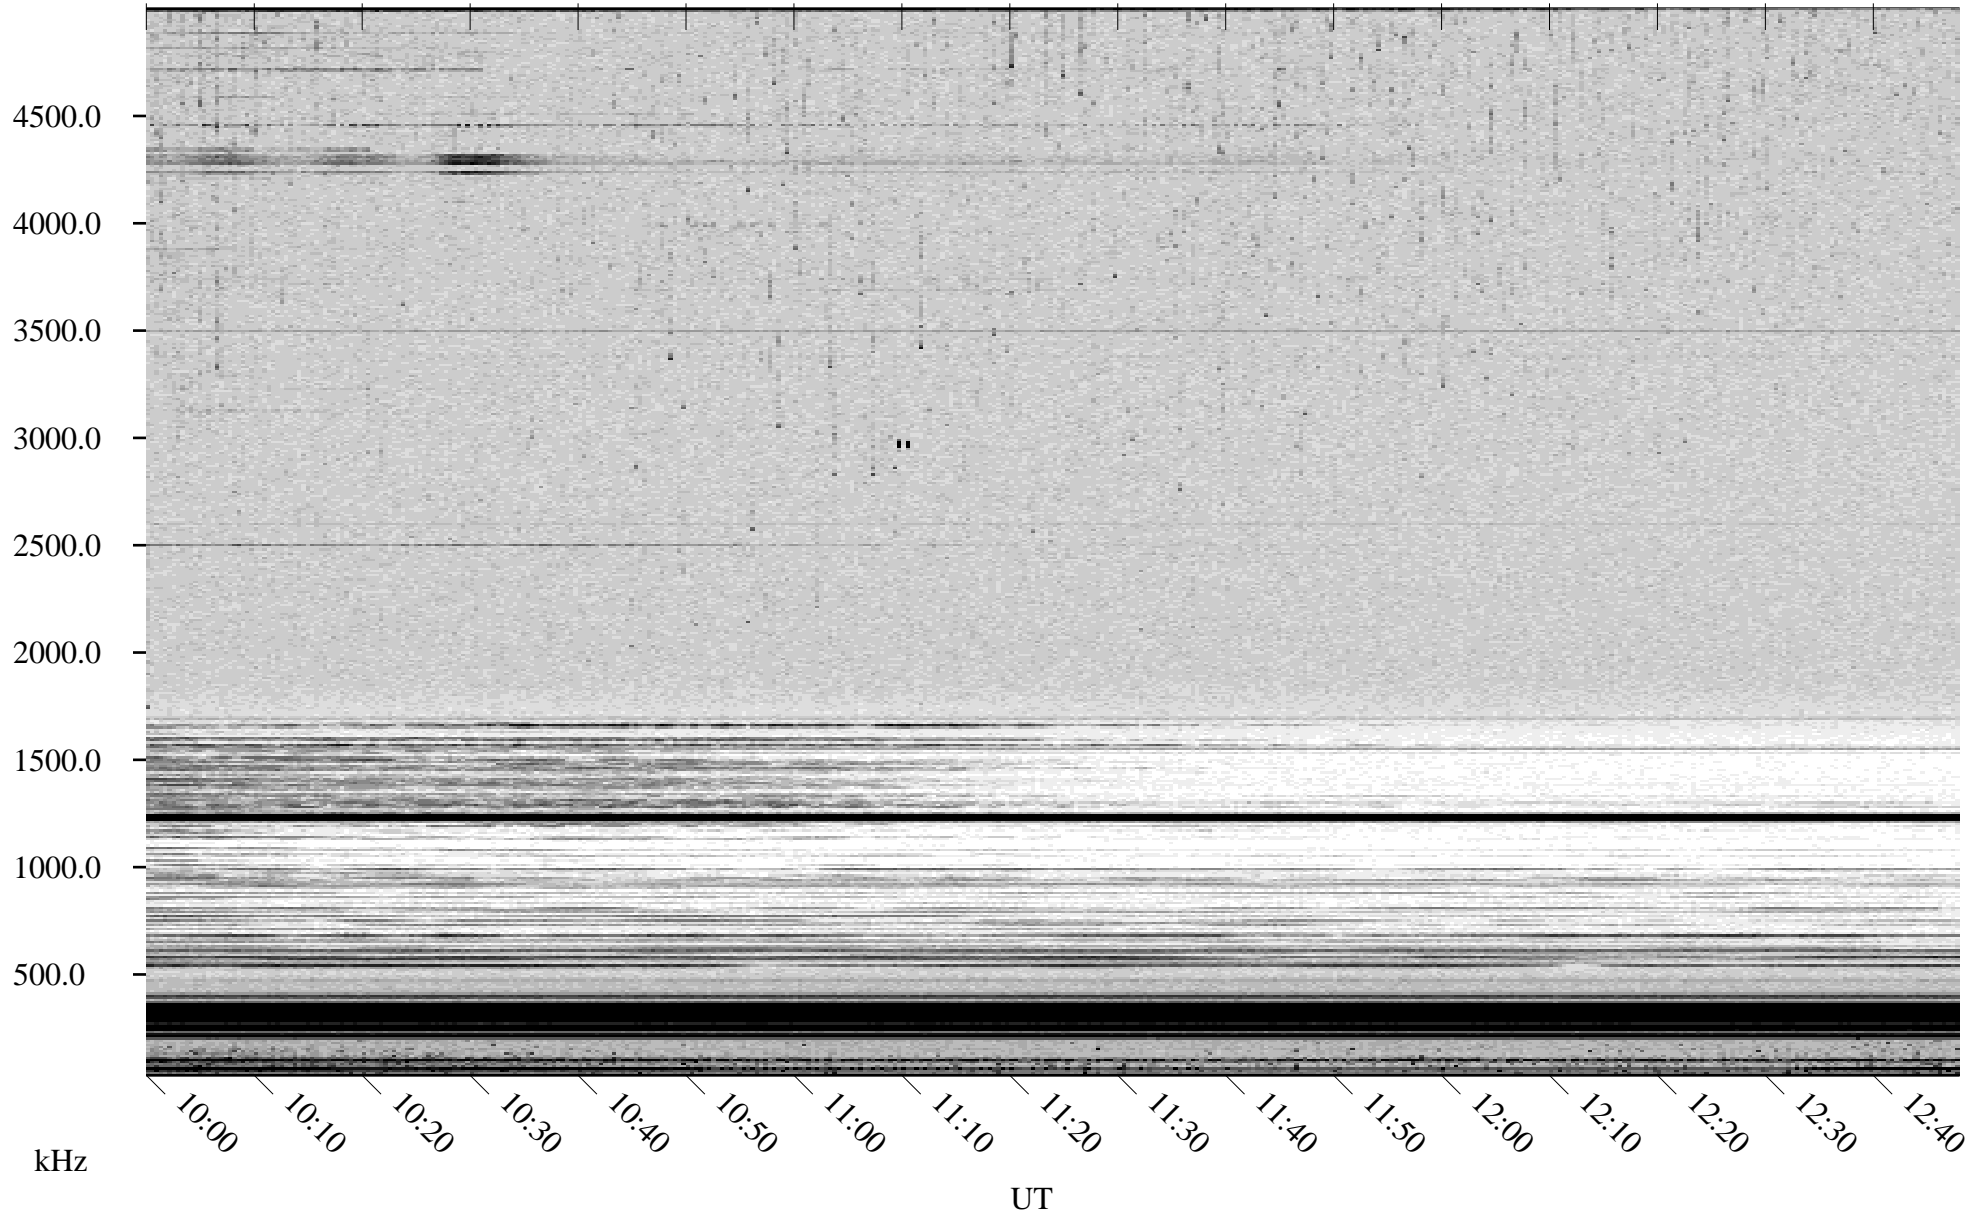

06/05/2001 Churchill, Manitoba

Linear Scale Black = 161 White = 15

ch01156l.r00m max_12

Page 1

06/05/2001 Churchill, Manitoba

Linear Scale Black = 161 White = 15

ch01156l.r00m max_12

06/06/2001 Churchill, Manitoba

Linear Scale Black = 161 White = 15

ch01156l.r00m max_12

Page 3

06/06/2001 Churchill, Manitoba

Linear Scale Black = 161 White = 15

ch01156l.r00m max_12

Page 4

06/06/2001 Churchill, Manitoba

Linear Scale Black = 161 White = 15

ch01156l.r00m max_12

Page 5

06/06/2001 Churchill, Manitoba

Linear Scale Black = 161 White = 15

ch01156l.r00m max_12

Page 6

06/06/2001 Churchill, Manitoba

Linear Scale Black = 161 White = 15

ch01156l.r00m max_12

Page 7

06/06/2001 Churchill, Manitoba

Linear Scale Black = 161 White = 15

ch01156l.r00m max_12

Page 8