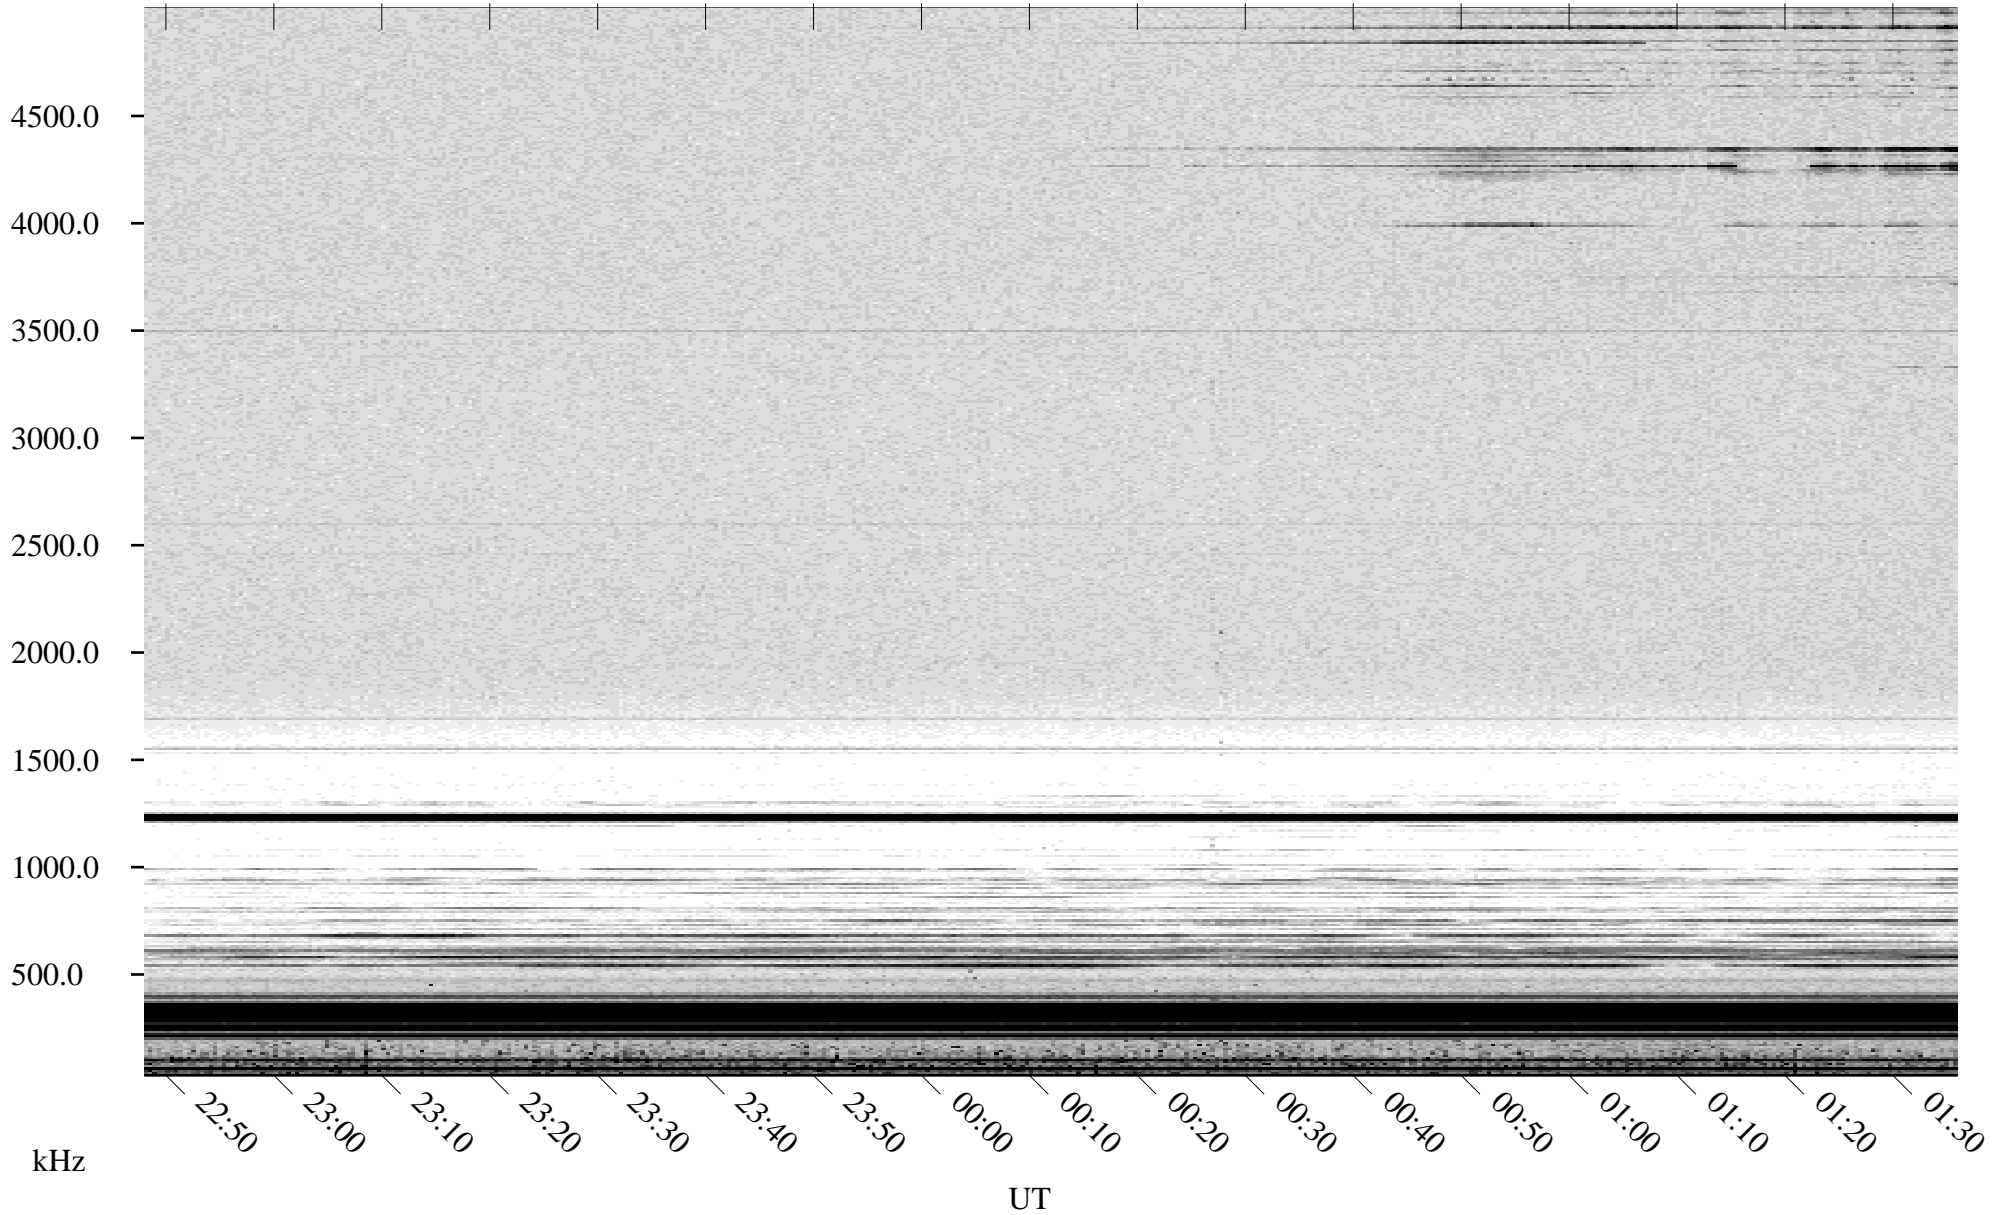

06/06/2001 Churchill, Manitoba

Linear Scale Black = 161 White = 15

ch01157l.r00m max_12

Page 1

06/06/2001 Churchill, Manitoba

Linear Scale Black = 161 White = 15

ch01157l.r00m max_12

Page 2

06/07/2001 Churchill, Manitoba

Linear Scale Black = 161 White = 15

ch01157l.r00m max_12

Page 3

06/07/2001 Churchill, Manitoba

Linear Scale Black = 161 White = 15

ch01157l.r00m max_12

Page 4

06/07/2001 Churchill, Manitoba

Linear Scale Black = 161 White = 15

ch01157l.r00m max_12

Page 5

06/07/2001 Churchill, Manitoba

Linear Scale Black = 161 White = 15

ch01157l.r00m max_12

Page 6

06/07/2001 Churchill, Manitoba

Linear Scale Black = 161 White = 15

ch01157l.r00m max_12

Page 7

06/07/2001 Churchill, Manitoba

Linear Scale Black = 161 White = 15

ch01157l.r00m max_12

Page 8