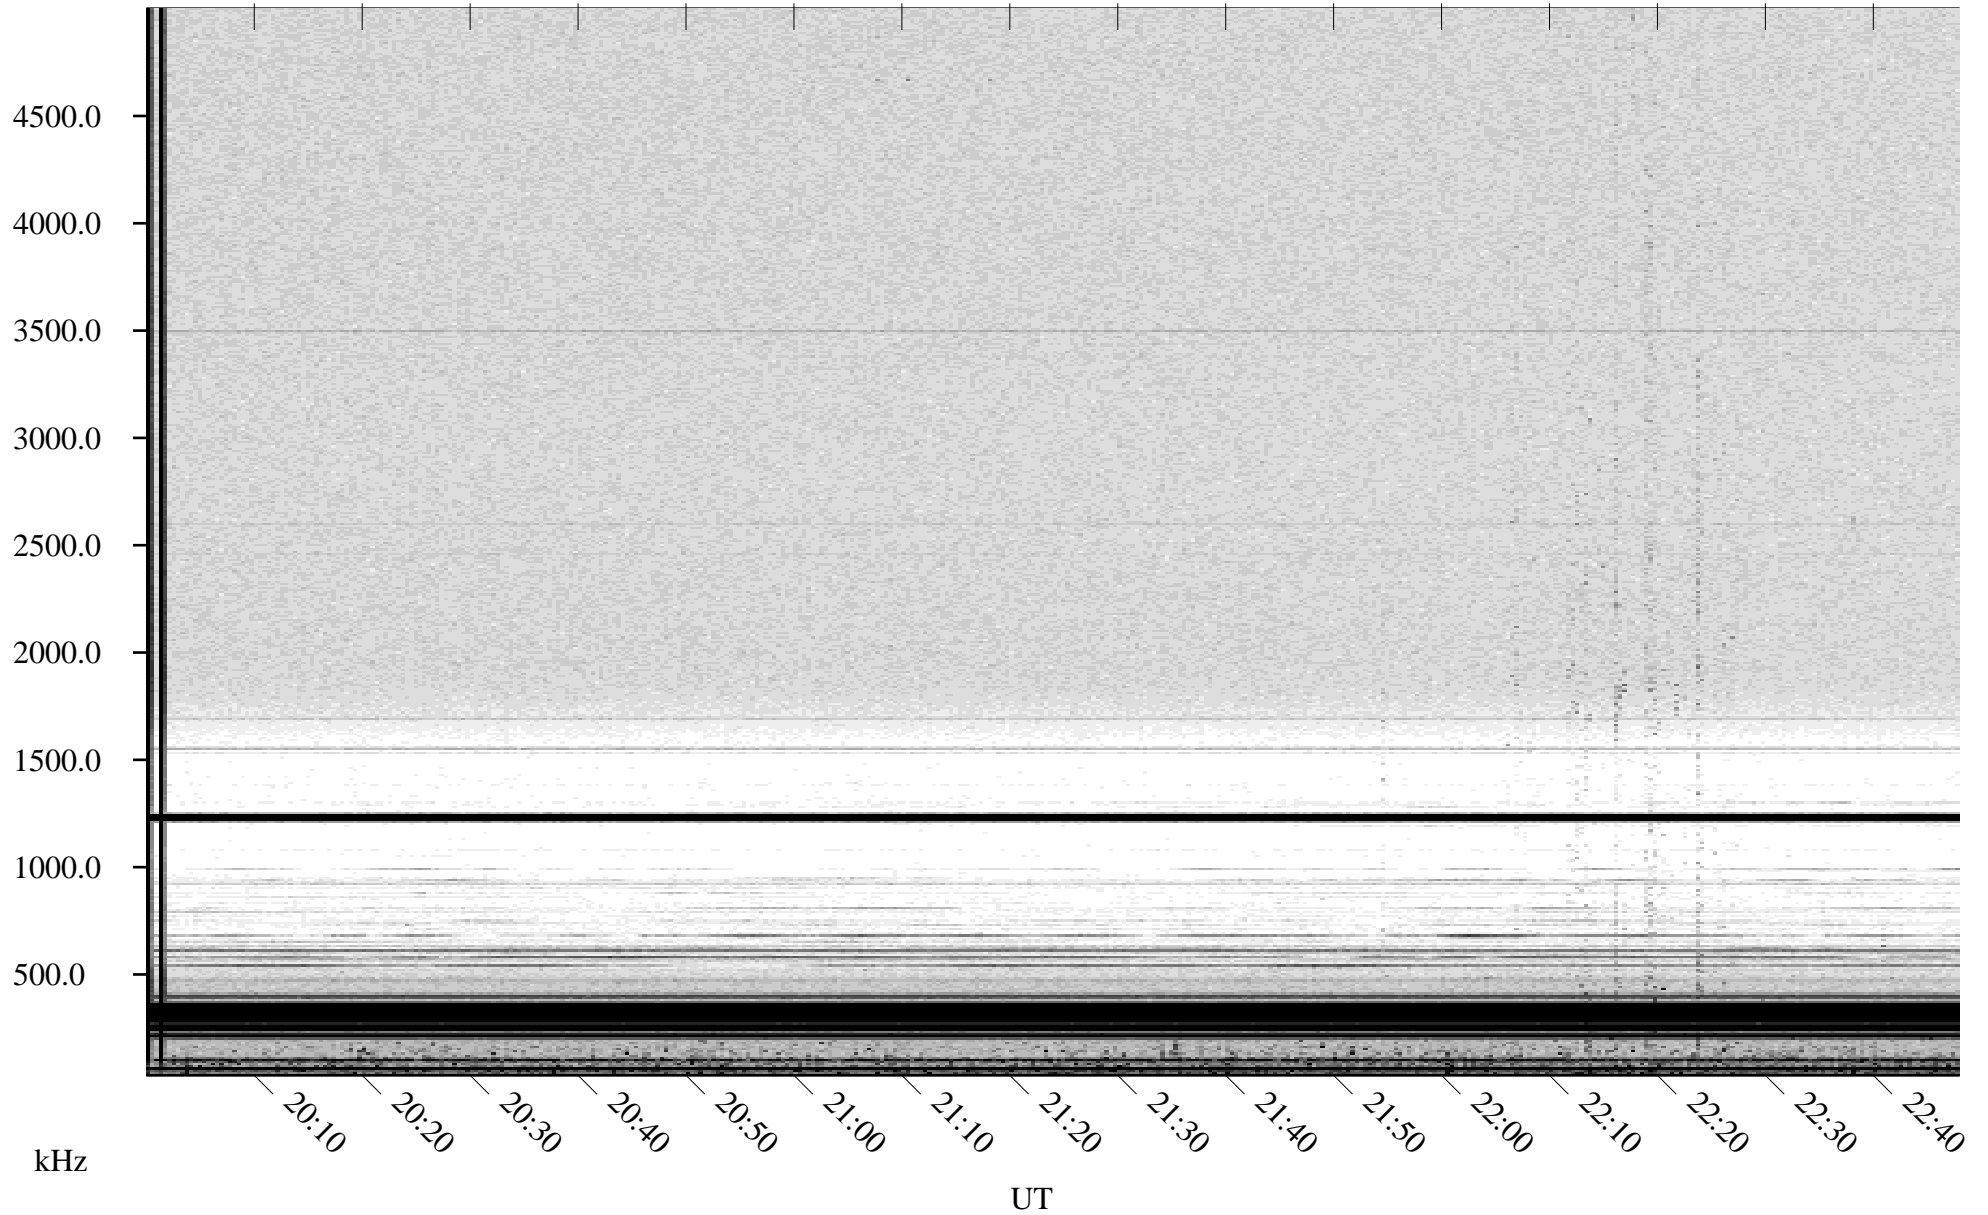

06/06/2001 Churchill, Manitoba

Linear Scale Black = 161 White = 15

ch01157l.r00m max_12

Page 1

06/06/2001 Churchill, Manitoba

Linear Scale Black = 161 White = 15

ch01157l.r00m max_12

Page 2

06/07/2001 Churchill, Manitoba

Linear Scale Black = 161 White = 15

ch01157l.r00m max_12

Page 3

06/07/2001 Churchill, Manitoba

Linear Scale Black = 161 White = 15

ch01157l.r00m max_12

Page 4

06/07/2001 Churchill, Manitoba

Linear Scale Black = 161 White = 15

ch01157l.r00m max_12

Page 5

06/07/2001 Churchill, Manitoba

Linear Scale Black = 161 White = 15

ch01157l.r00m max_12

Page 6

06/07/2001 Churchill, Manitoba

Linear Scale Black = 161 White = 15

ch01157l.r00m max_12

Page 7

06/07/2001 Churchill, Manitoba

Linear Scale Black = 161 White = 15

ch01157l.r00m max_12

Page 8