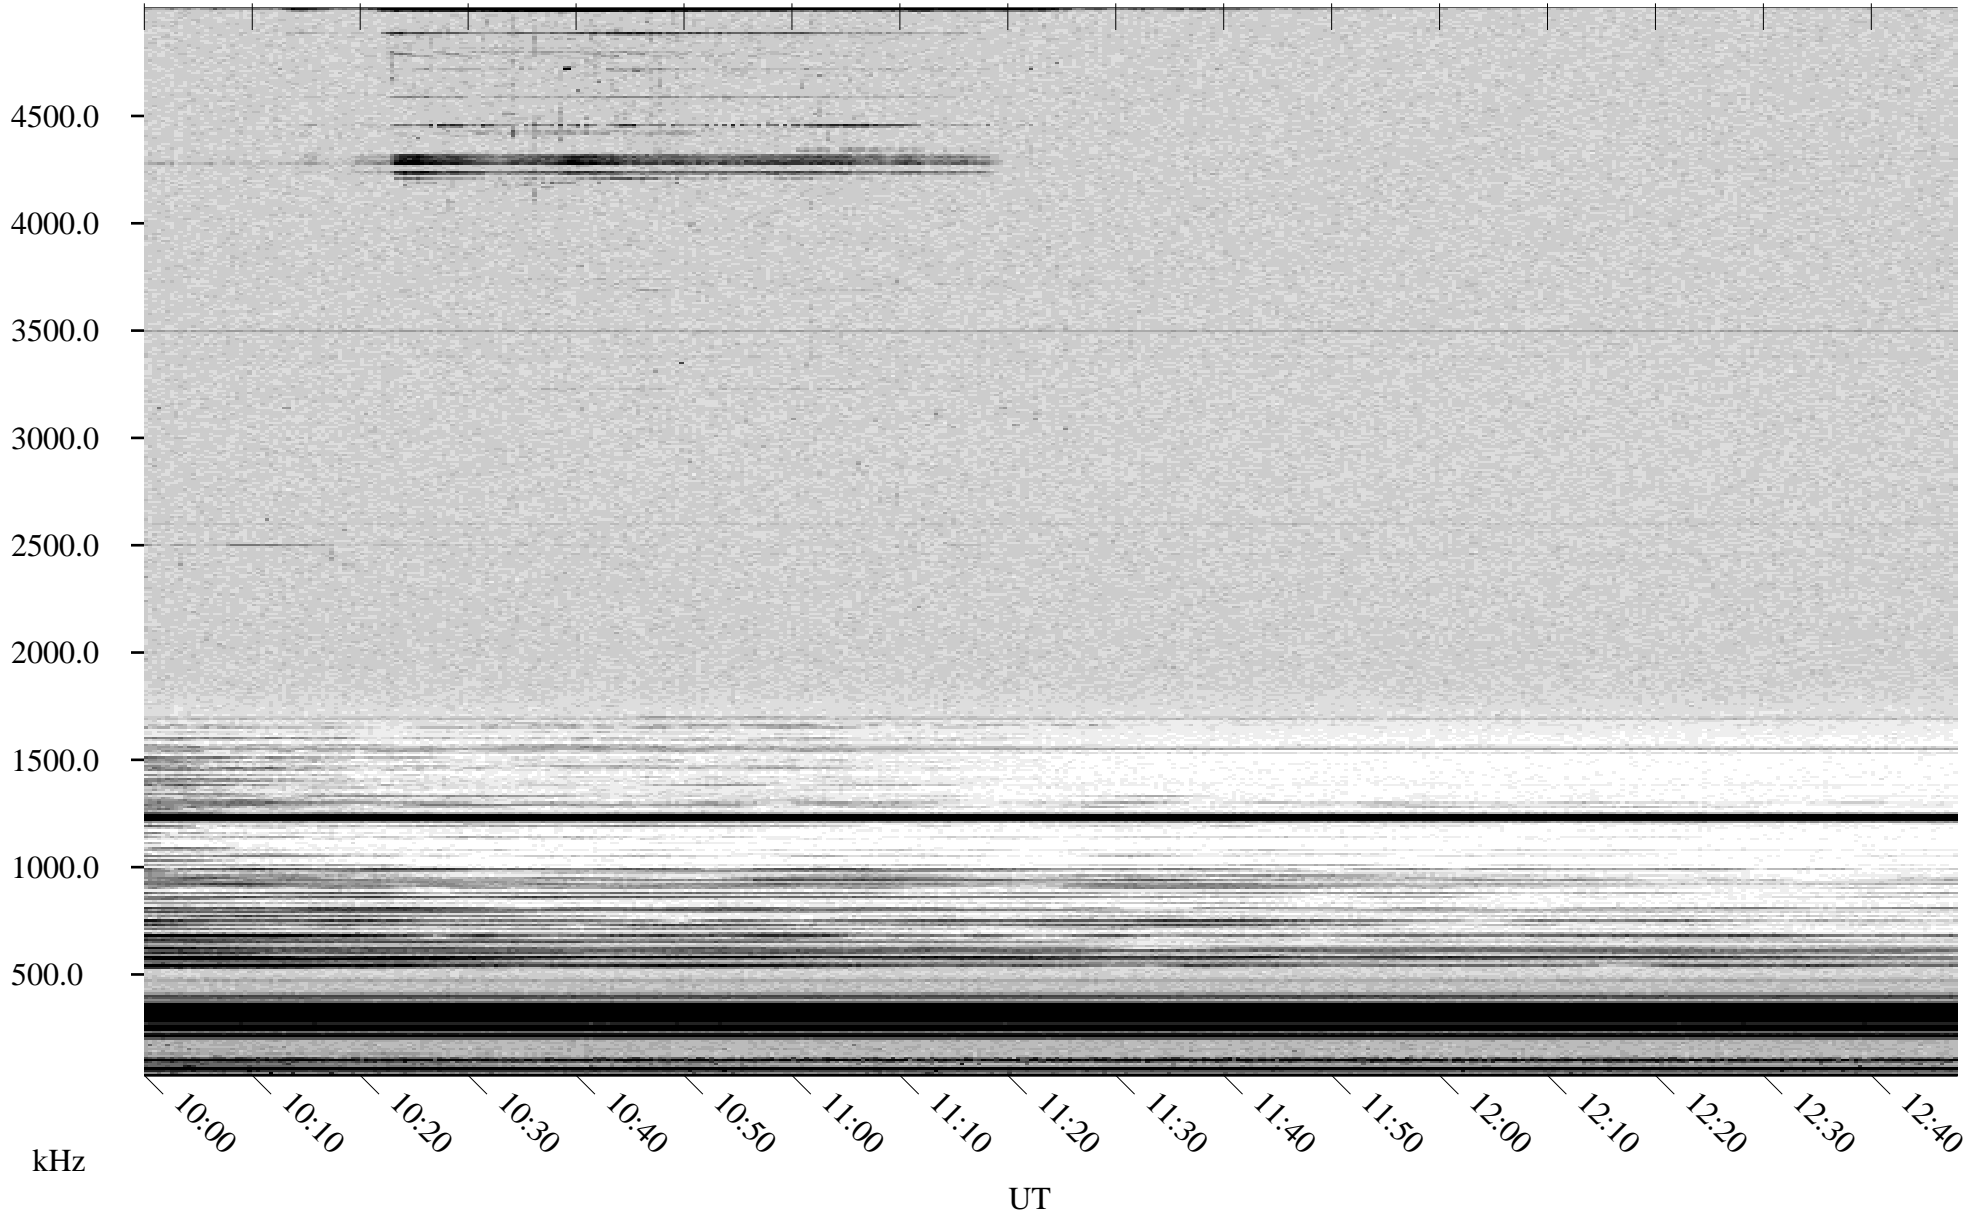

06/06/2001 Churchill, Manitoba

Linear Scale Black = 161 White = 15

ch01157l.r00m max_12

Page 1

06/06/2001 Churchill, Manitoba

Linear Scale Black = 161 White = 15

ch01157l.r00m max_12

Page 2

06/07/2001 Churchill, Manitoba

Linear Scale Black = 161 White = 15

ch01157l.r00m max_12

Page 3

06/07/2001 Churchill, Manitoba

Linear Scale Black = 161 White = 15

ch01157l.r00m max_12

Page 4

06/07/2001 Churchill, Manitoba

Linear Scale Black = 161 White = 15

ch01157l.r00m max_12

Page 5

06/07/2001 Churchill, Manitoba

Linear Scale Black = 161 White = 15

ch01157l.r00m max_12

Page 6

06/07/2001 Churchill, Manitoba

Linear Scale Black = 161 White = 15

ch01157l.r00m max_12

Page 7

06/07/2001 Churchill, Manitoba

Linear Scale Black = 161 White = 15

ch01157l.r00m max_12

Page 8