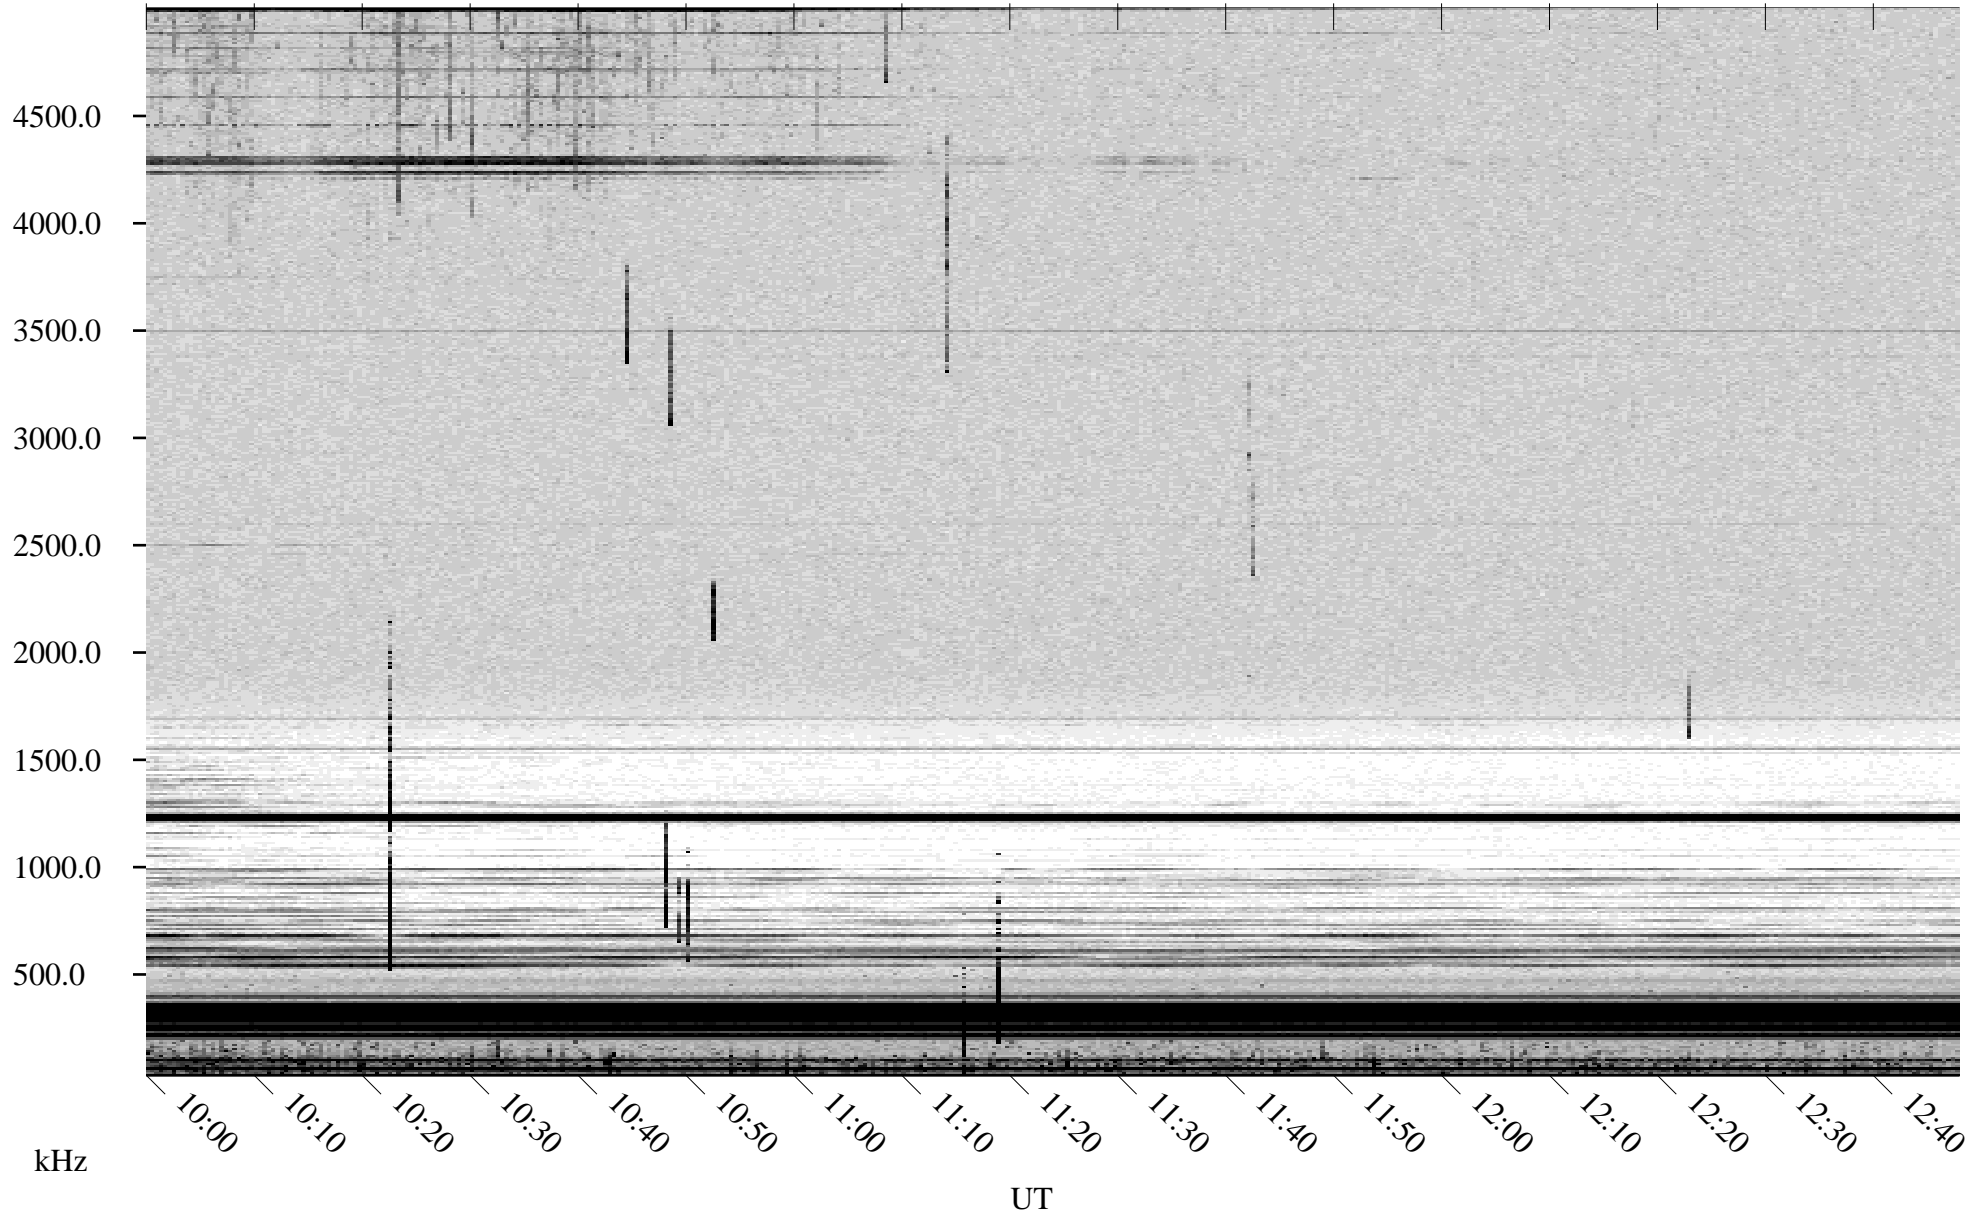

06/08/2001 Churchill, Manitoba

Linear Scale Black = 161 White = 15

ch01159l.r00m max_12

Page 1

06/08/2001 Churchill, Manitoba

Linear Scale Black = 161 White = 15

ch01159l.r00m max_12

Page 2

06/09/2001 Churchill, Manitoba

Linear Scale Black = 161 White = 15

ch01159l.r00m max_12

Page 3

06/09/2001 Churchill, Manitoba

Linear Scale Black = 161 White = 15

ch01159l.r00m max_12

Page 4

06/09/2001 Churchill, Manitoba

Linear Scale Black = 161 White = 15

ch01159l.r00m max_12

Page 5

06/09/2001 Churchill, Manitoba

Linear Scale Black = 161 White = 15

ch01159l.r00m max_12

Page 6

06/09/2001 Churchill, Manitoba

Linear Scale Black = 161 White = 15

ch01159l.r00m max_12

Page 7

06/09/2001 Churchill, Manitoba

Linear Scale Black = 161 White = 15

ch01159l.r00m max_12

Page 8