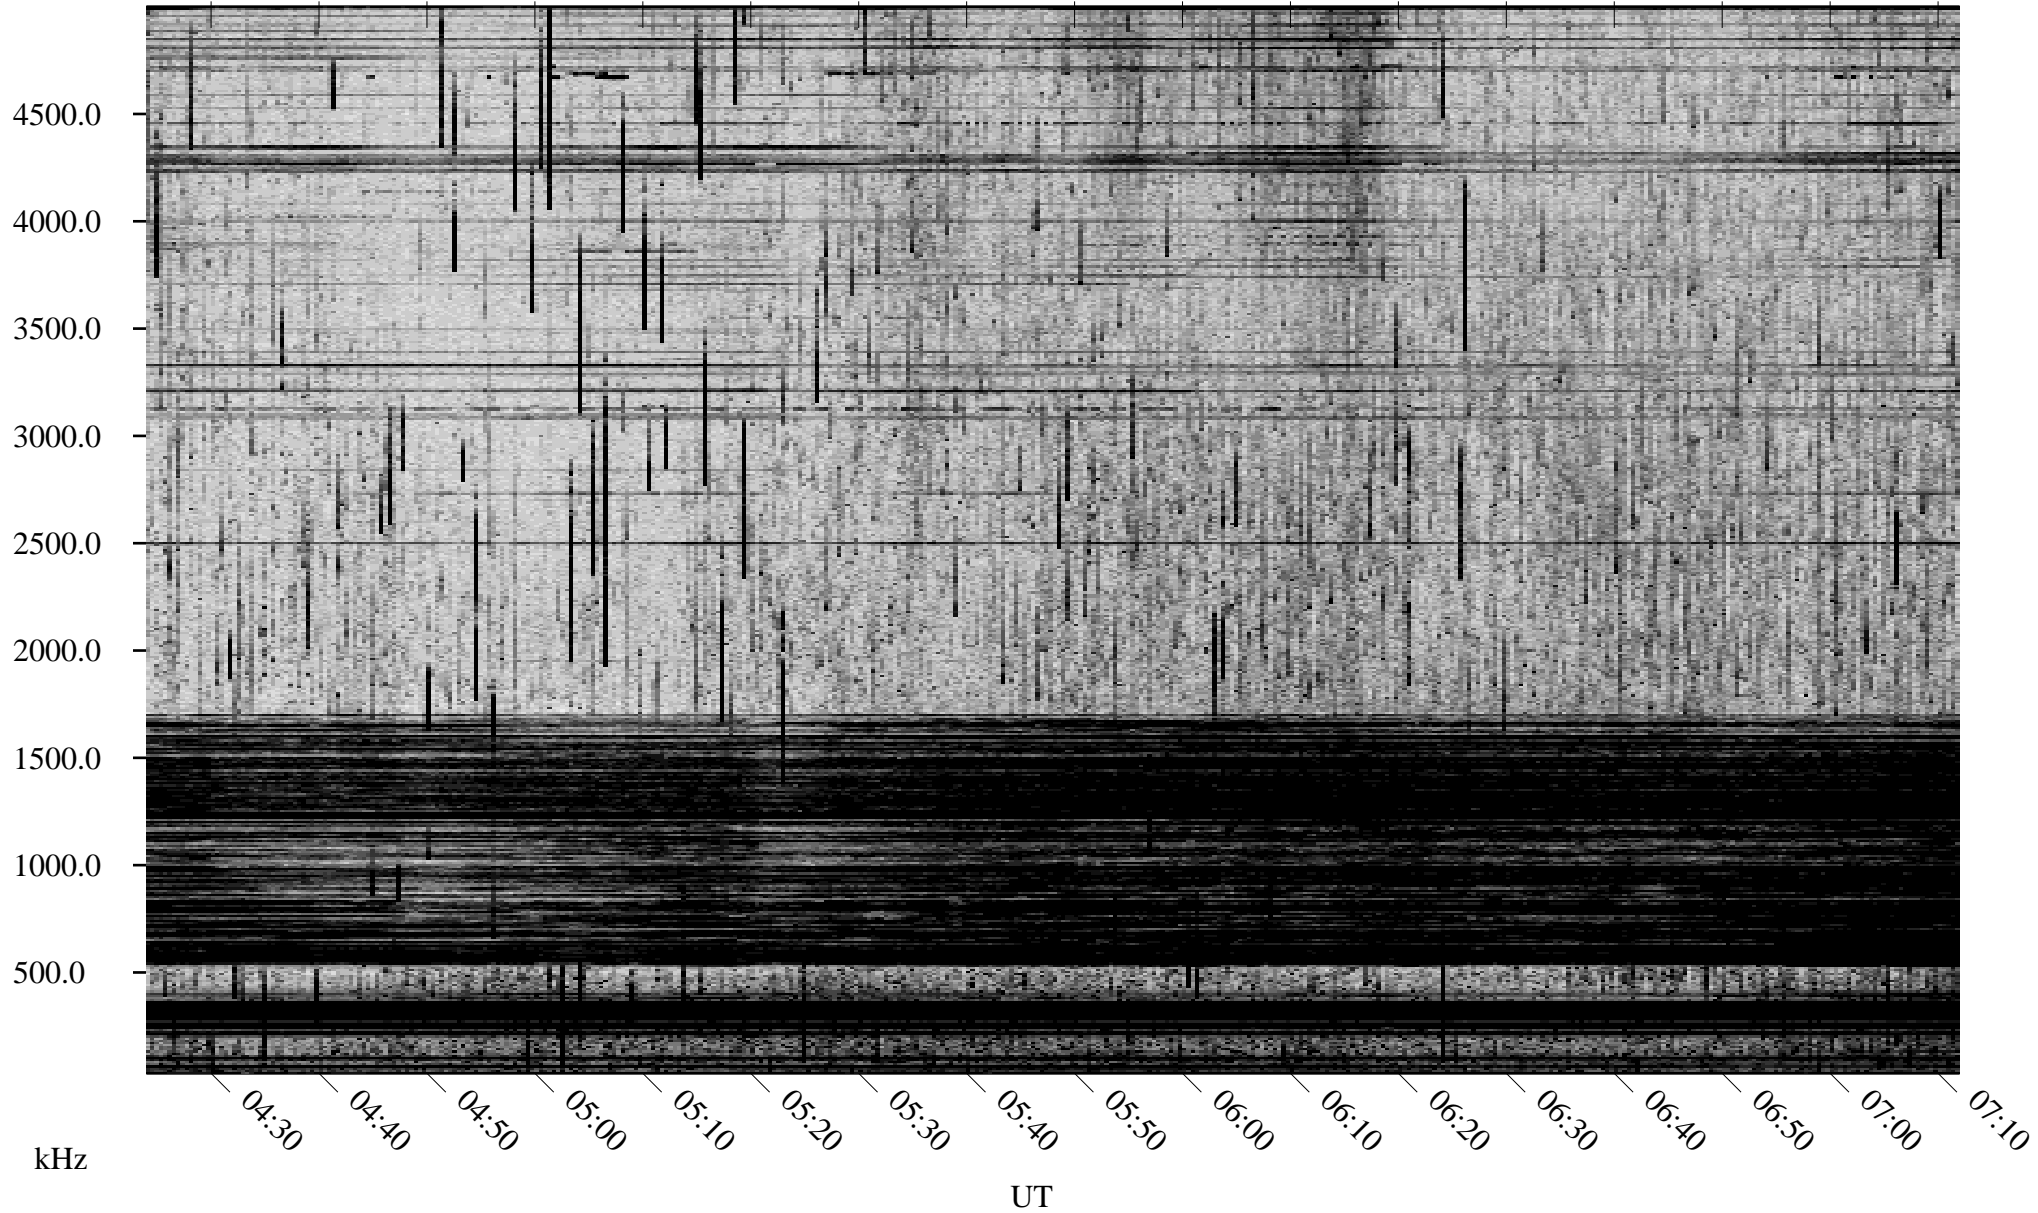

06/08/2001 Churchill, Manitoba

Linear Scale Black = 161 White = 15

ch01159l.r00m max_12

Page 1

06/08/2001 Churchill, Manitoba

Linear Scale Black = 161 White = 15

ch01159l.r00m max_12

Page 2

06/09/2001 Churchill, Manitoba

Linear Scale Black = 161 White = 15

ch01159l.r00m max_12

Page 3

06/09/2001 Churchill, Manitoba

Linear Scale Black = 161 White = 15

ch01159l.r00m max_12

Page 4

06/09/2001 Churchill, Manitoba

Linear Scale Black = 161 White = 15

ch01159l.r00m max_12

Page 5

06/09/2001 Churchill, Manitoba

Linear Scale Black = 161 White = 15

ch01159l.r00m max_12

Page 6

06/09/2001 Churchill, Manitoba

Linear Scale Black = 161 White = 15

ch01159l.r00m max_12

Page 7

06/09/2001 Churchill, Manitoba

Linear Scale Black = 161 White = 15

ch01159l.r00m max_12

Page 8