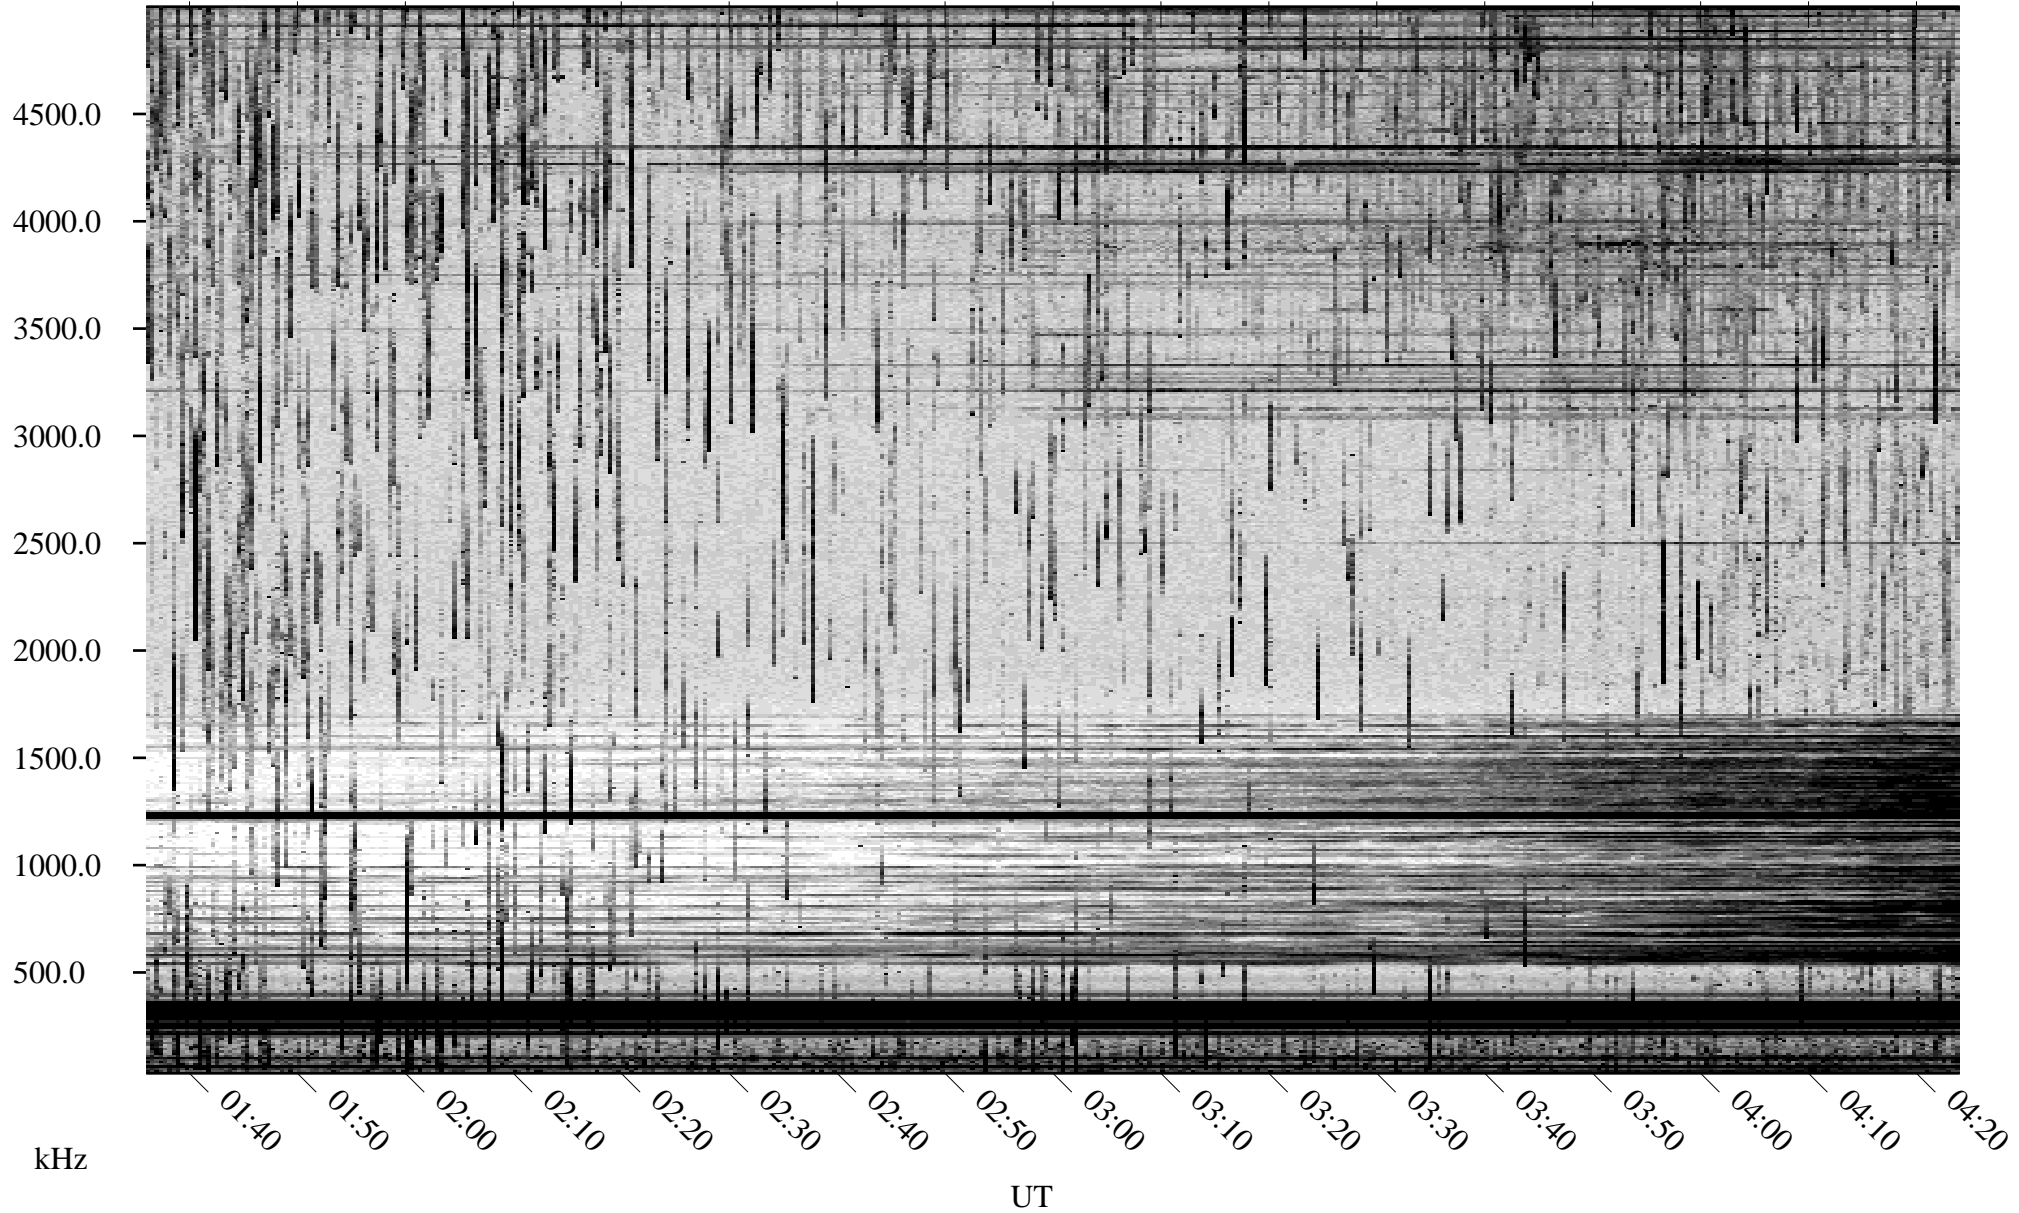

06/08/2001 Churchill, Manitoba

Linear Scale Black = 161 White = 15

ch01159l.r00m max_12

Page 1

06/08/2001 Churchill, Manitoba

Linear Scale Black = 161 White = 15

ch01159l.r00m max_12

Page 2

06/09/2001 Churchill, Manitoba

Linear Scale Black = 161 White = 15

ch01159l.r00m max_12

Page 3

06/09/2001 Churchill, Manitoba

Linear Scale Black = 161 White = 15

ch01159l.r00m max_12

Page 4

06/09/2001 Churchill, Manitoba

Linear Scale Black = 161 White = 15

ch01159l.r00m max_12

Page 5

06/09/2001 Churchill, Manitoba

Linear Scale Black = 161 White = 15

ch01159l.r00m max_12

Page 6

06/09/2001 Churchill, Manitoba

Linear Scale Black = 161 White = 15

ch01159l.r00m max_12

Page 7

06/09/2001 Churchill, Manitoba

Linear Scale Black = 161 White = 15

ch01159l.r00m max_12

Page 8