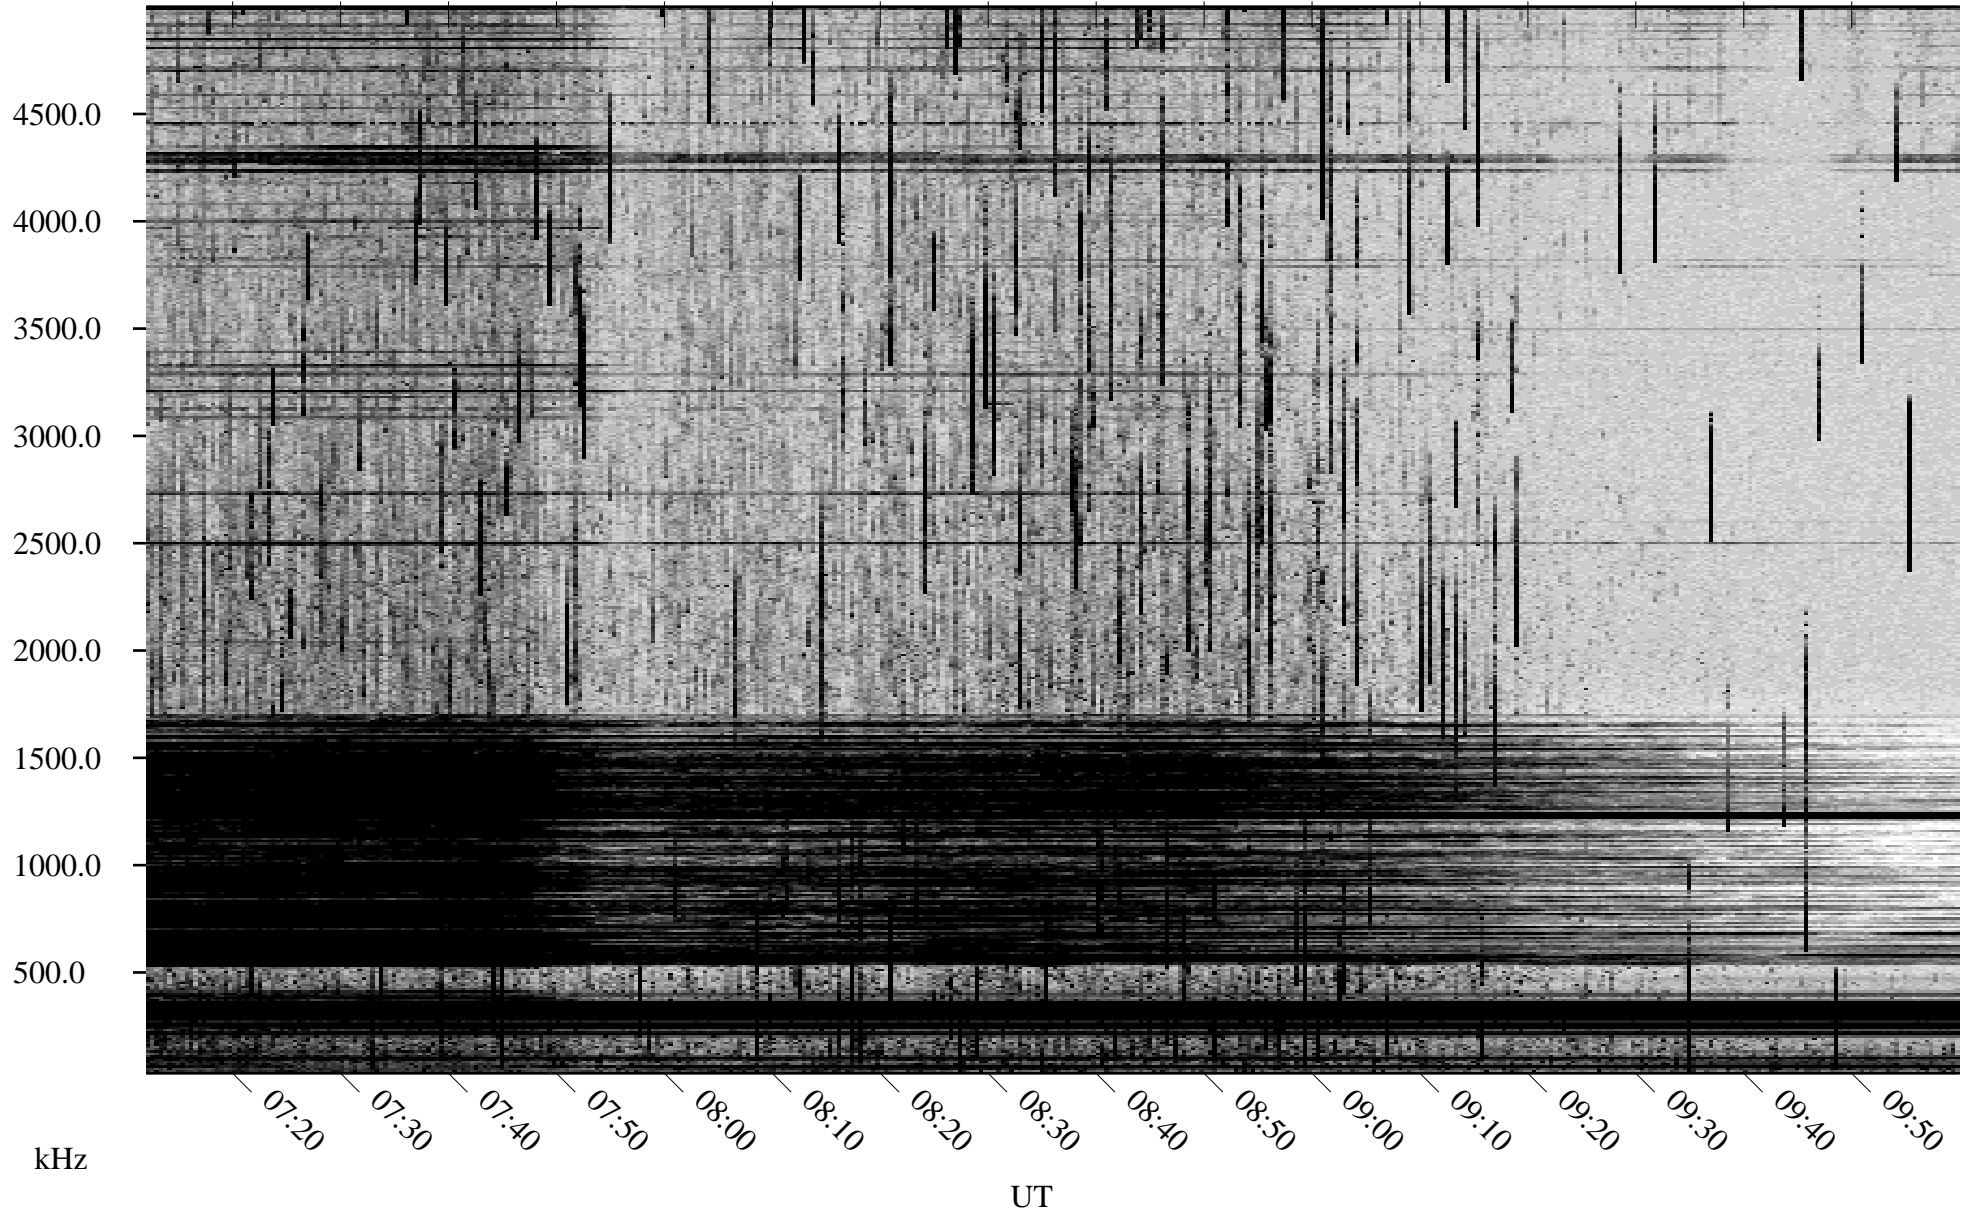

06/08/2001 Churchill, Manitoba

Linear Scale Black = 161 White = 15

ch01159l.r00m max_12

Page 1

06/08/2001 Churchill, Manitoba

Linear Scale Black = 161 White = 15

ch01159l.r00m max_12

Page 2

06/09/2001 Churchill, Manitoba

Linear Scale Black = 161 White = 15

ch01159l.r00m max_12

Page 3

06/09/2001 Churchill, Manitoba

Linear Scale Black = 161 White = 15

ch01159l.r00m max_12

Page 4

06/09/2001 Churchill, Manitoba

Linear Scale Black = 161 White = 15

ch01159l.r00m max_12

Page 5

06/09/2001 Churchill, Manitoba

Linear Scale Black = 161 White = 15

ch01159l.r00m max_12

Page 6

06/09/2001 Churchill, Manitoba

Linear Scale Black = 161 White = 15

ch01159l.r00m max_12

Page 7

06/09/2001 Churchill, Manitoba

Linear Scale Black = 161 White = 15

ch01159l.r00m max_12

Page 8