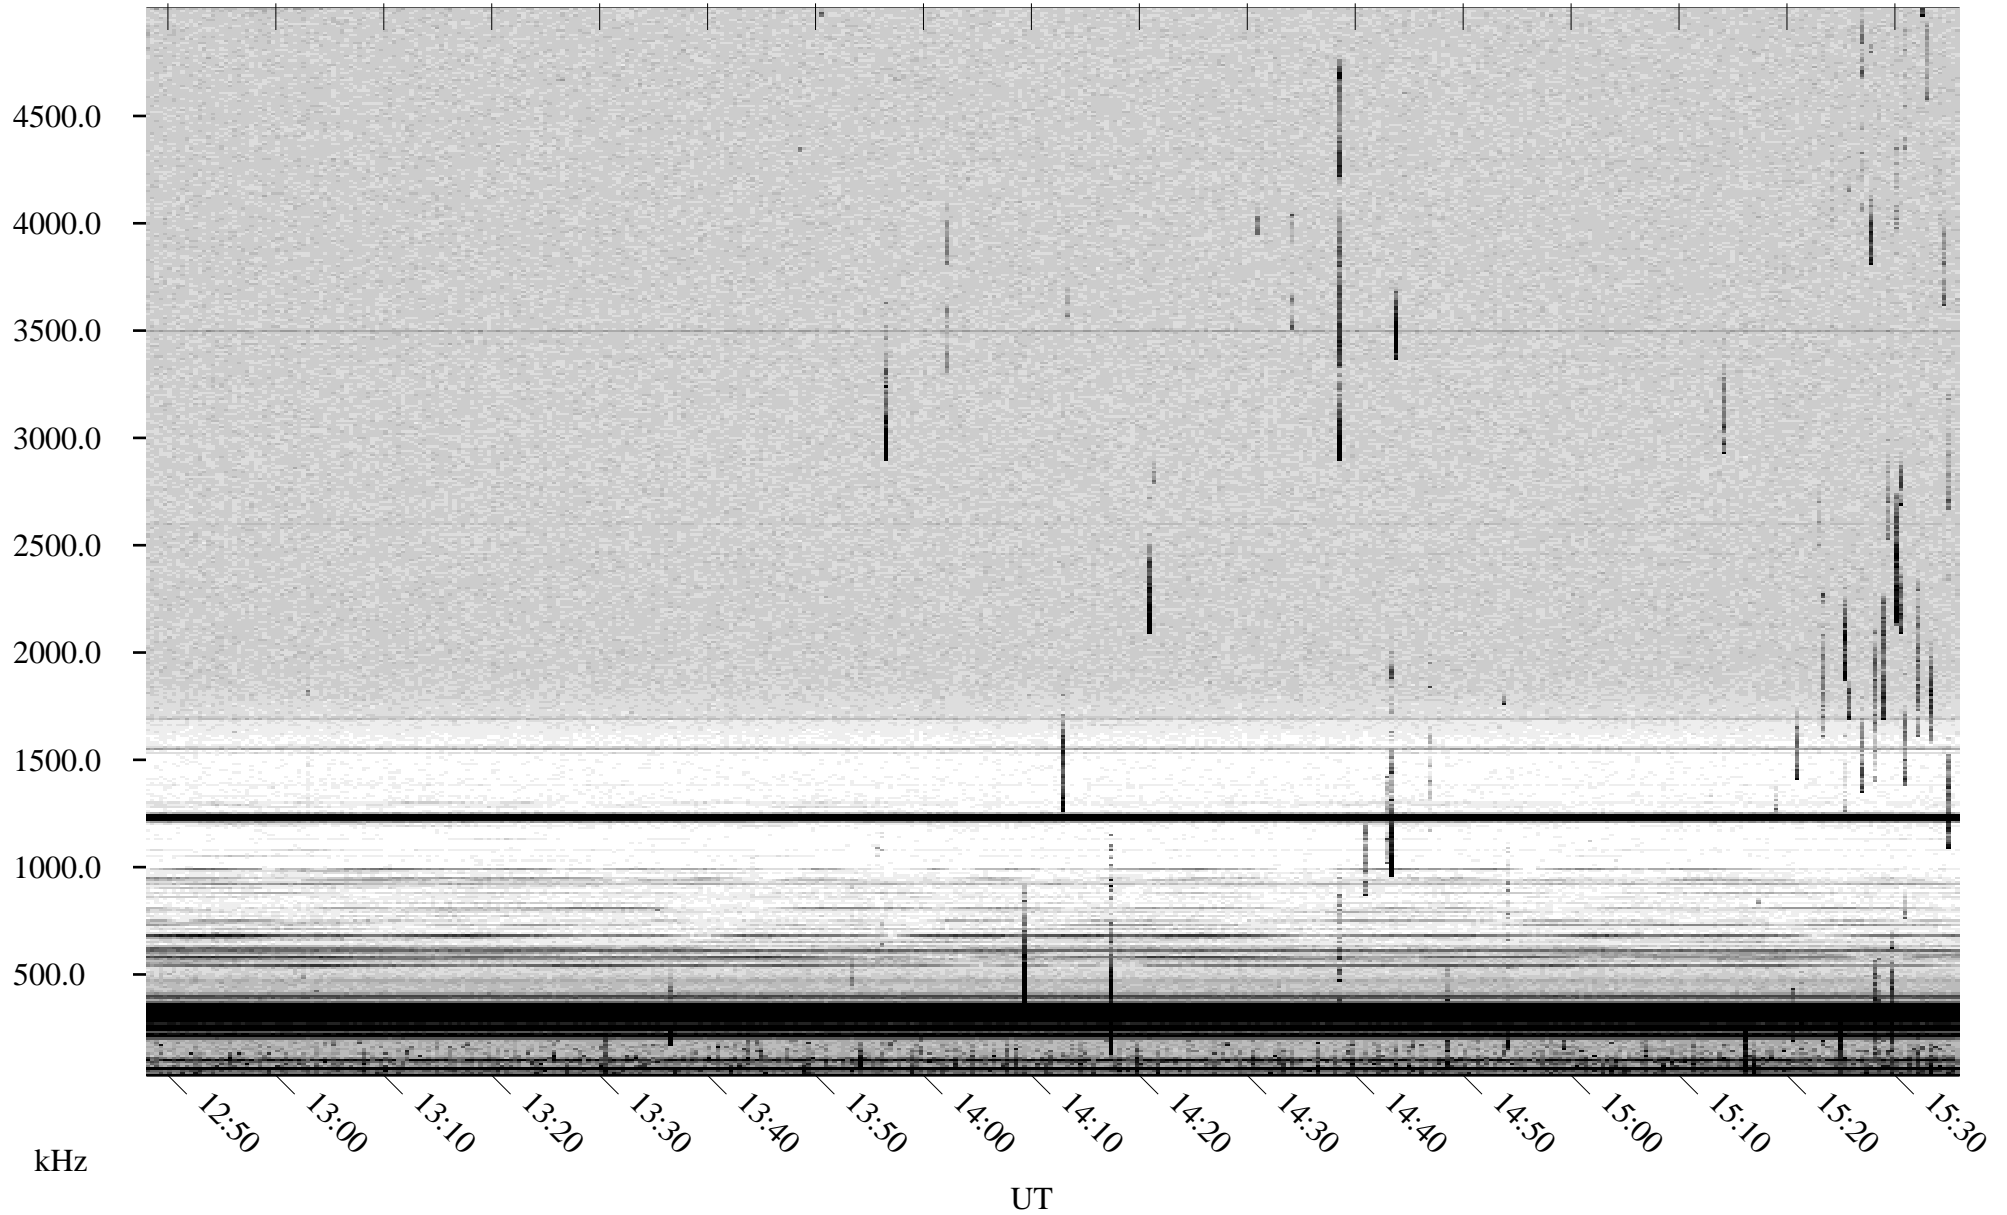

06/08/2001 Churchill, Manitoba

Linear Scale Black = 161 White = 15

ch01159l.r00m max_12

Page 1

06/08/2001 Churchill, Manitoba

Linear Scale Black = 161 White = 15

ch01159l.r00m max_12

Page 2

06/09/2001 Churchill, Manitoba

Linear Scale Black = 161 White = 15

ch01159l.r00m max_12

Page 3

06/09/2001 Churchill, Manitoba

Linear Scale Black = 161 White = 15

ch01159l.r00m max_12

Page 4

06/09/2001 Churchill, Manitoba

Linear Scale Black = 161 White = 15

ch01159l.r00m max_12

Page 5

06/09/2001 Churchill, Manitoba

Linear Scale Black = 161 White = 15

ch01159l.r00m max_12

Page 6

06/09/2001 Churchill, Manitoba

Linear Scale Black = 161 White = 15

ch01159l.r00m max_12

Page 7

06/09/2001 Churchill, Manitoba

Linear Scale Black = 161 White = 15

ch01159l.r00m max_12

Page 8