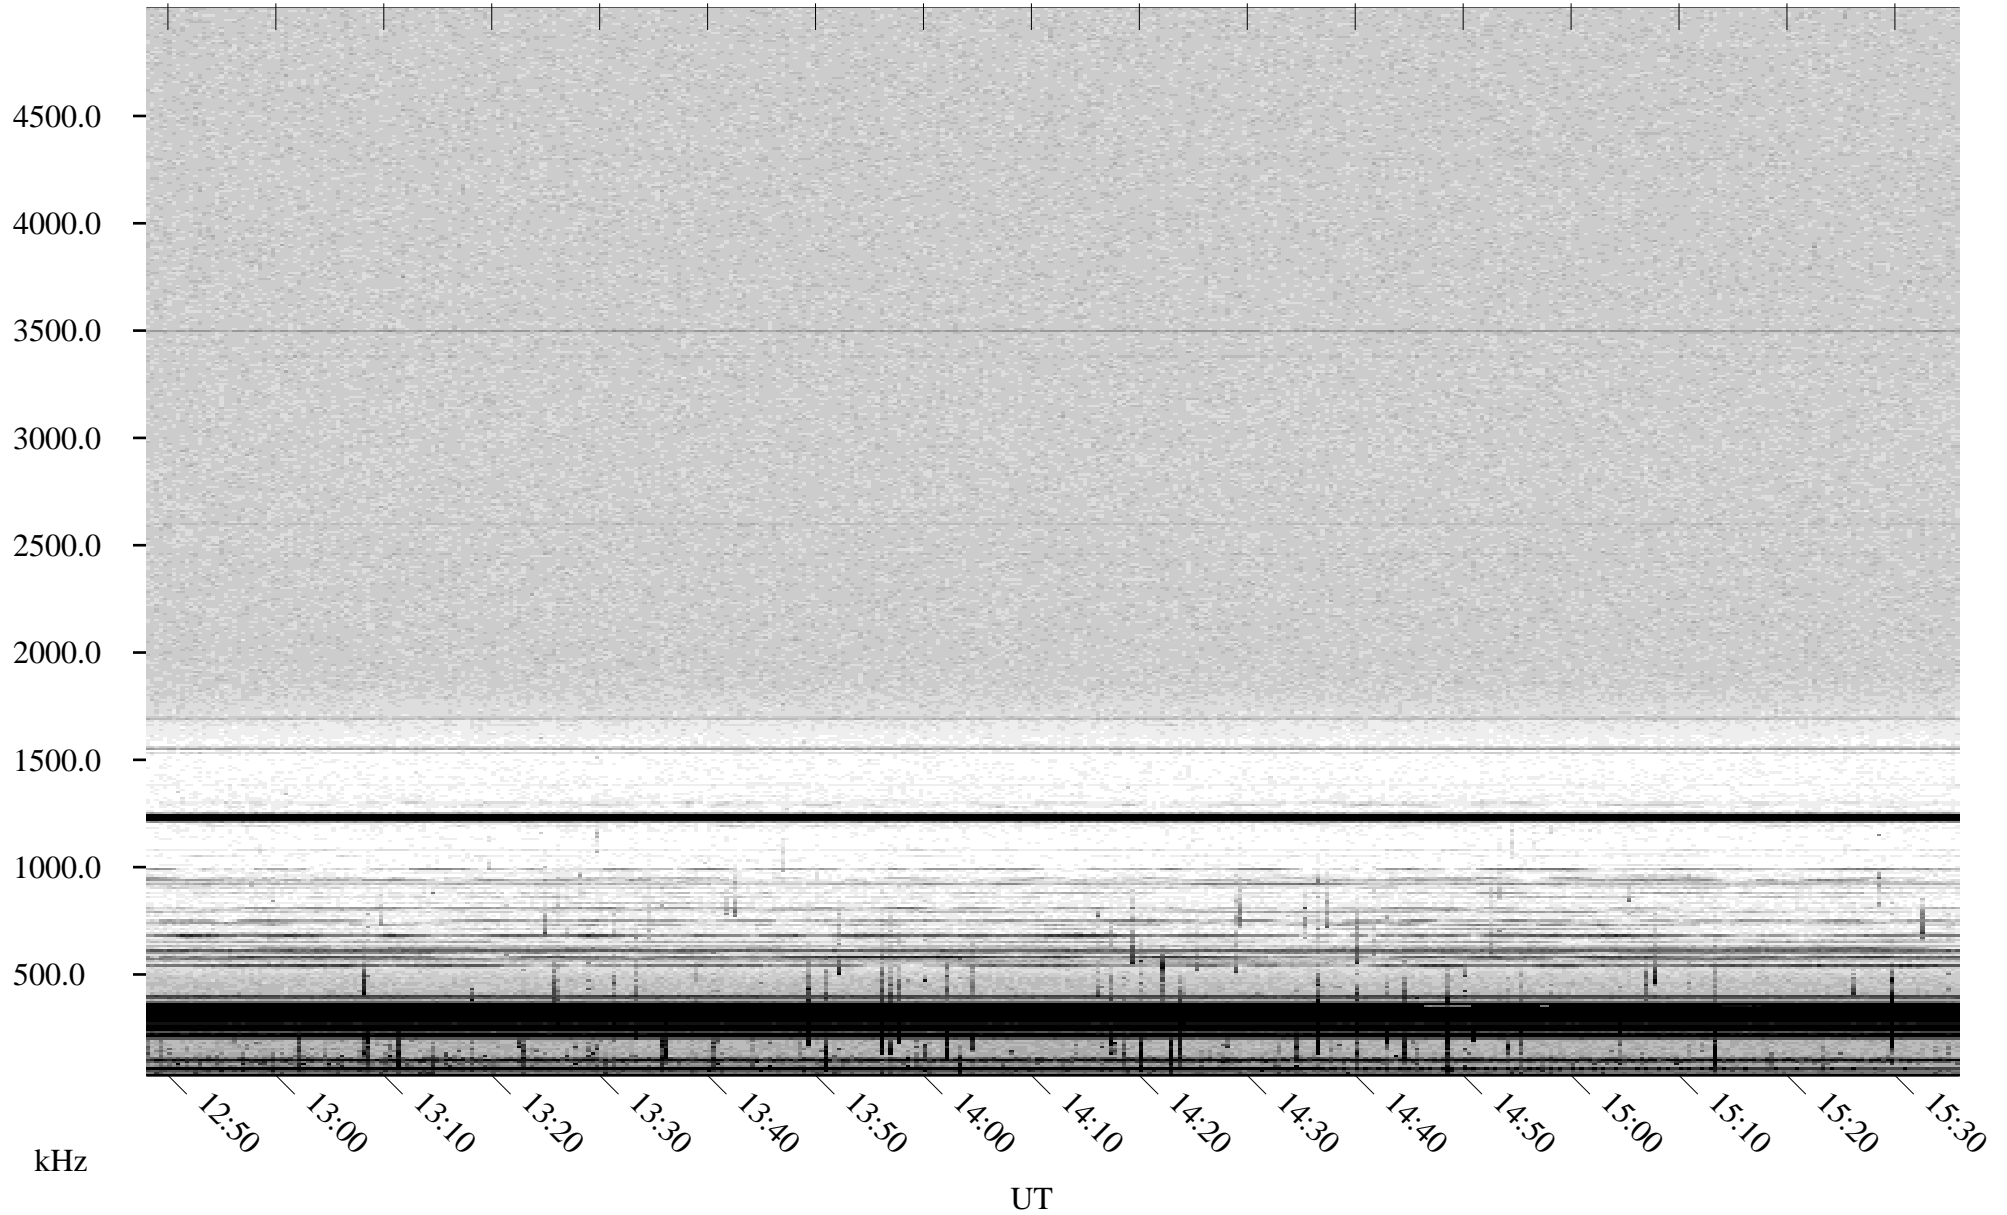

# 06/10/2001 Churchill, Manitoba

Linear Scale    Black = 161    White = 15

ch01160l.r00m max\_12

Page 5

# 06/10/2001 Churchill, Manitoba

Linear Scale    Black = 161    White = 15

ch01160l.r00m max\_12

Page 6

# 06/10/2001 Churchill, Manitoba

Linear Scale    Black = 161    White = 15

ch01160l.r00m max\_12

Page 7

# 06/10/2001 Churchill, Manitoba

Linear Scale    Black = 161    White = 15

ch01160l.r00m max\_12

Page 8