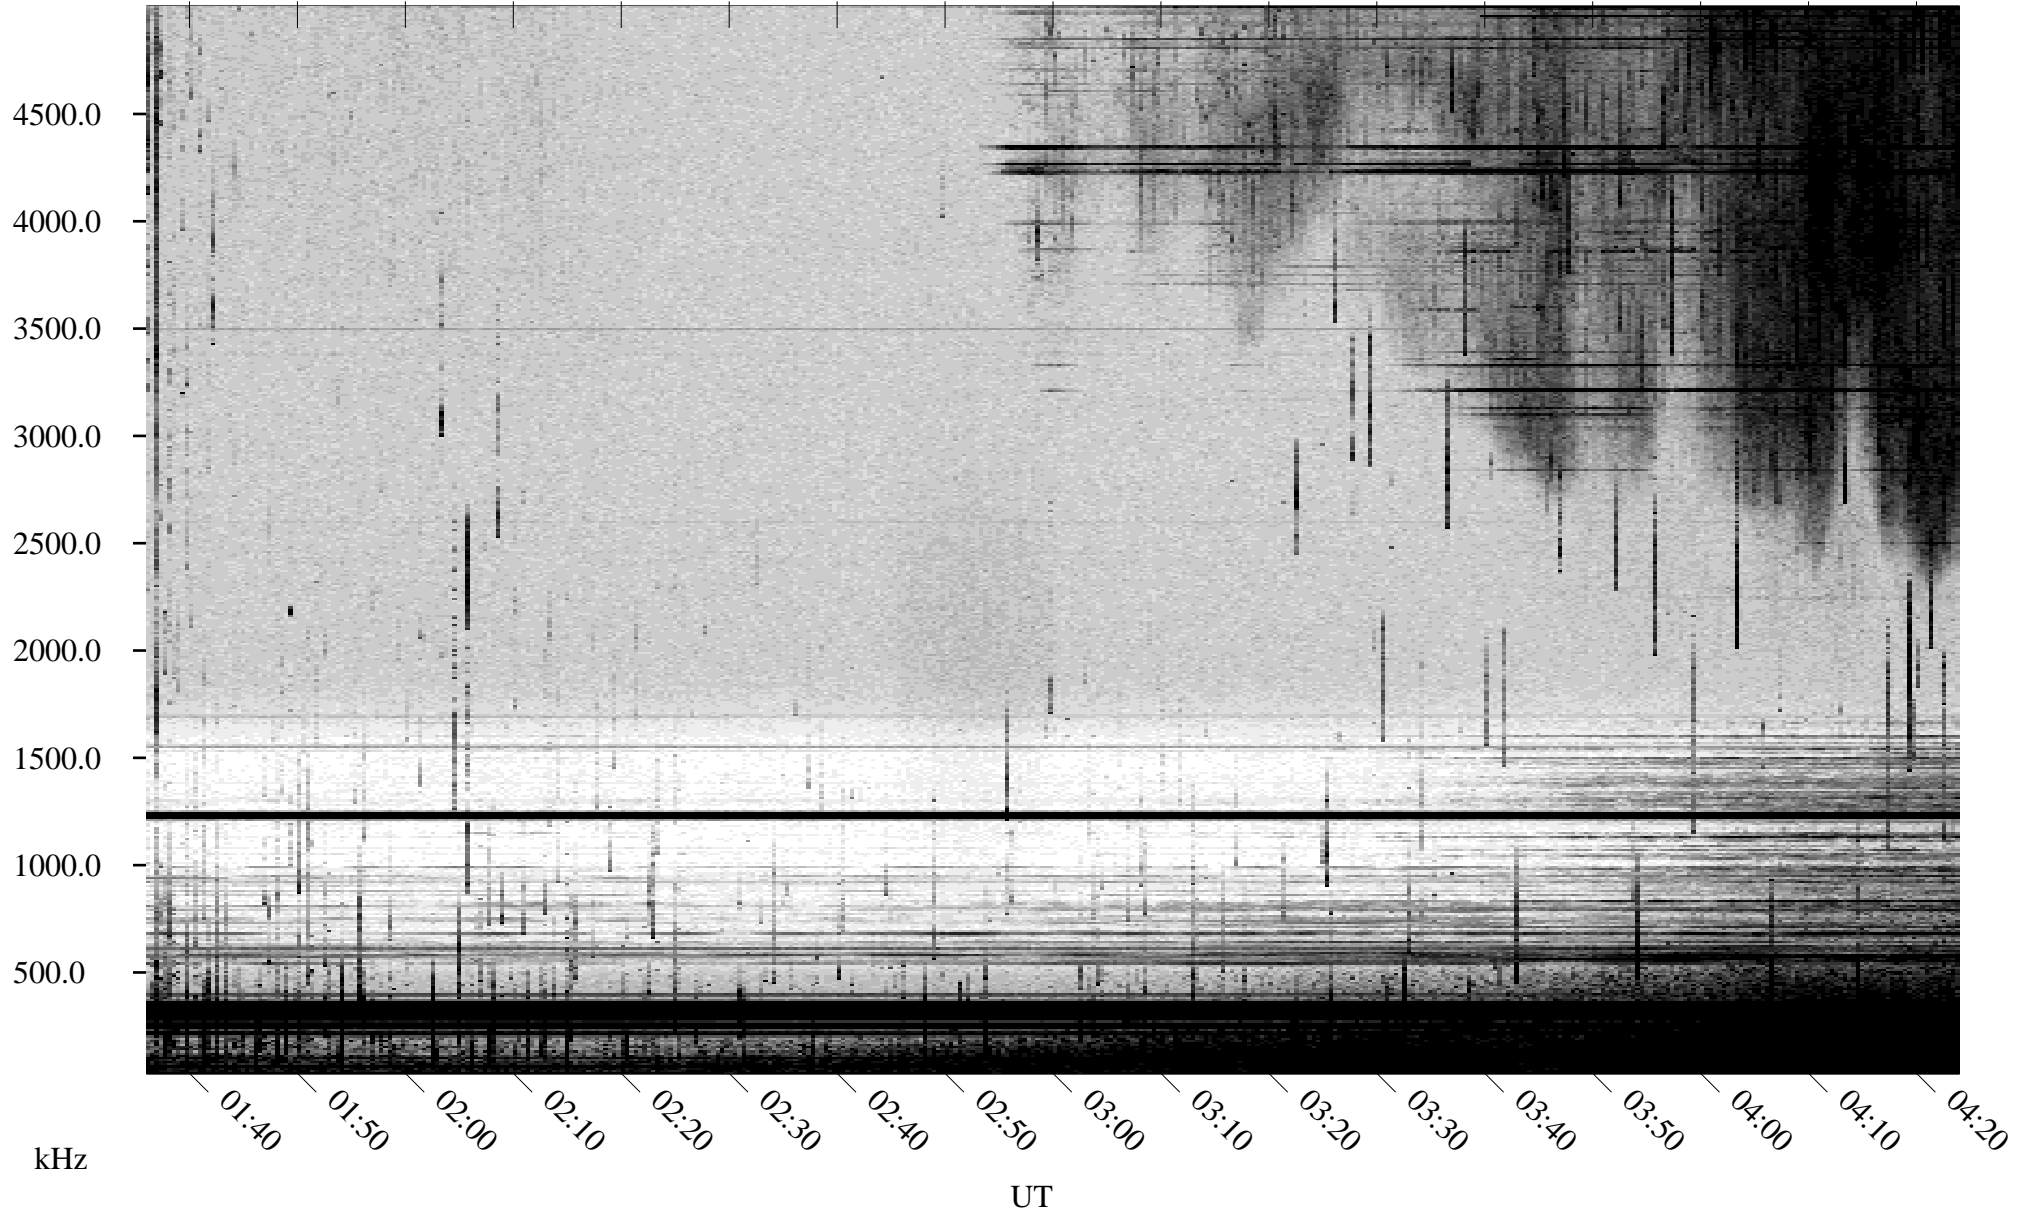

# 06/09/2001 Churchill, Manitoba

Linear Scale    Black = 161    White = 15

ch01160l.r00m max\_12

Page 1

# 06/09/2001 Churchill, Manitoba

Linear Scale    Black = 161    White = 15

ch01160l.r00m max\_12

Page 2

# 06/10/2001 Churchill, Manitoba

Linear Scale Black = 161 White = 15

ch01160l.r00m max\_12

Page 3

# 06/10/2001 Churchill, Manitoba

Linear Scale    Black = 161    White = 15

ch01160l.r00m max\_12

Page 4