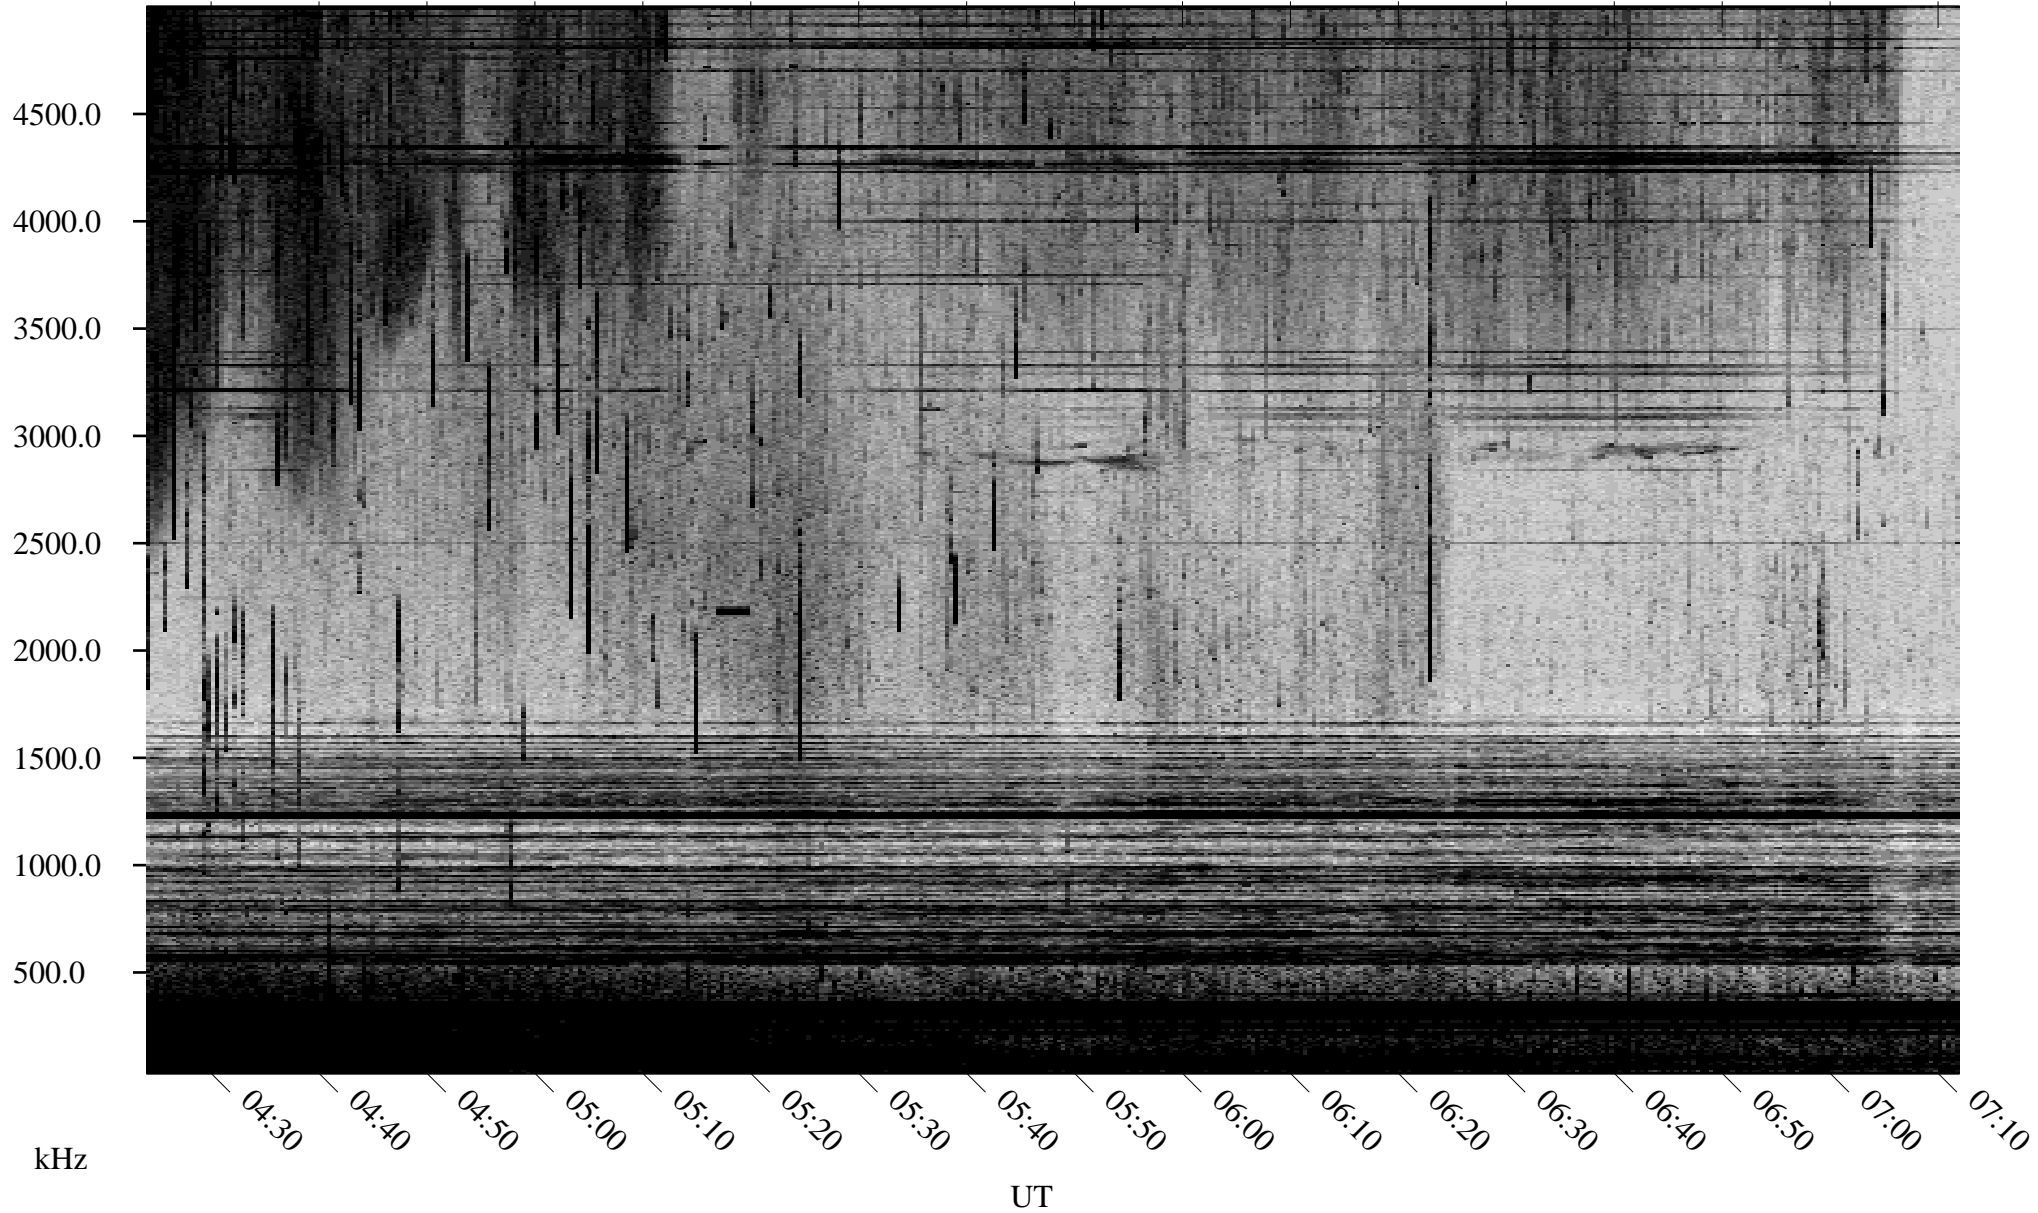

# 06/09/2001 Churchill, Manitoba

Linear Scale    Black = 161    White = 15

ch01160l.r00m max\_12

Page 1

# 06/09/2001 Churchill, Manitoba

Linear Scale    Black = 161    White = 15

ch01160l.r00m max\_12

Page 2

# 06/10/2001 Churchill, Manitoba

Linear Scale Black = 161 White = 15

ch01160l.r00m max\_12

Page 3

# 06/10/2001 Churchill, Manitoba

Linear Scale    Black = 161    White = 15

ch01160l.r00m max\_12

Page 4