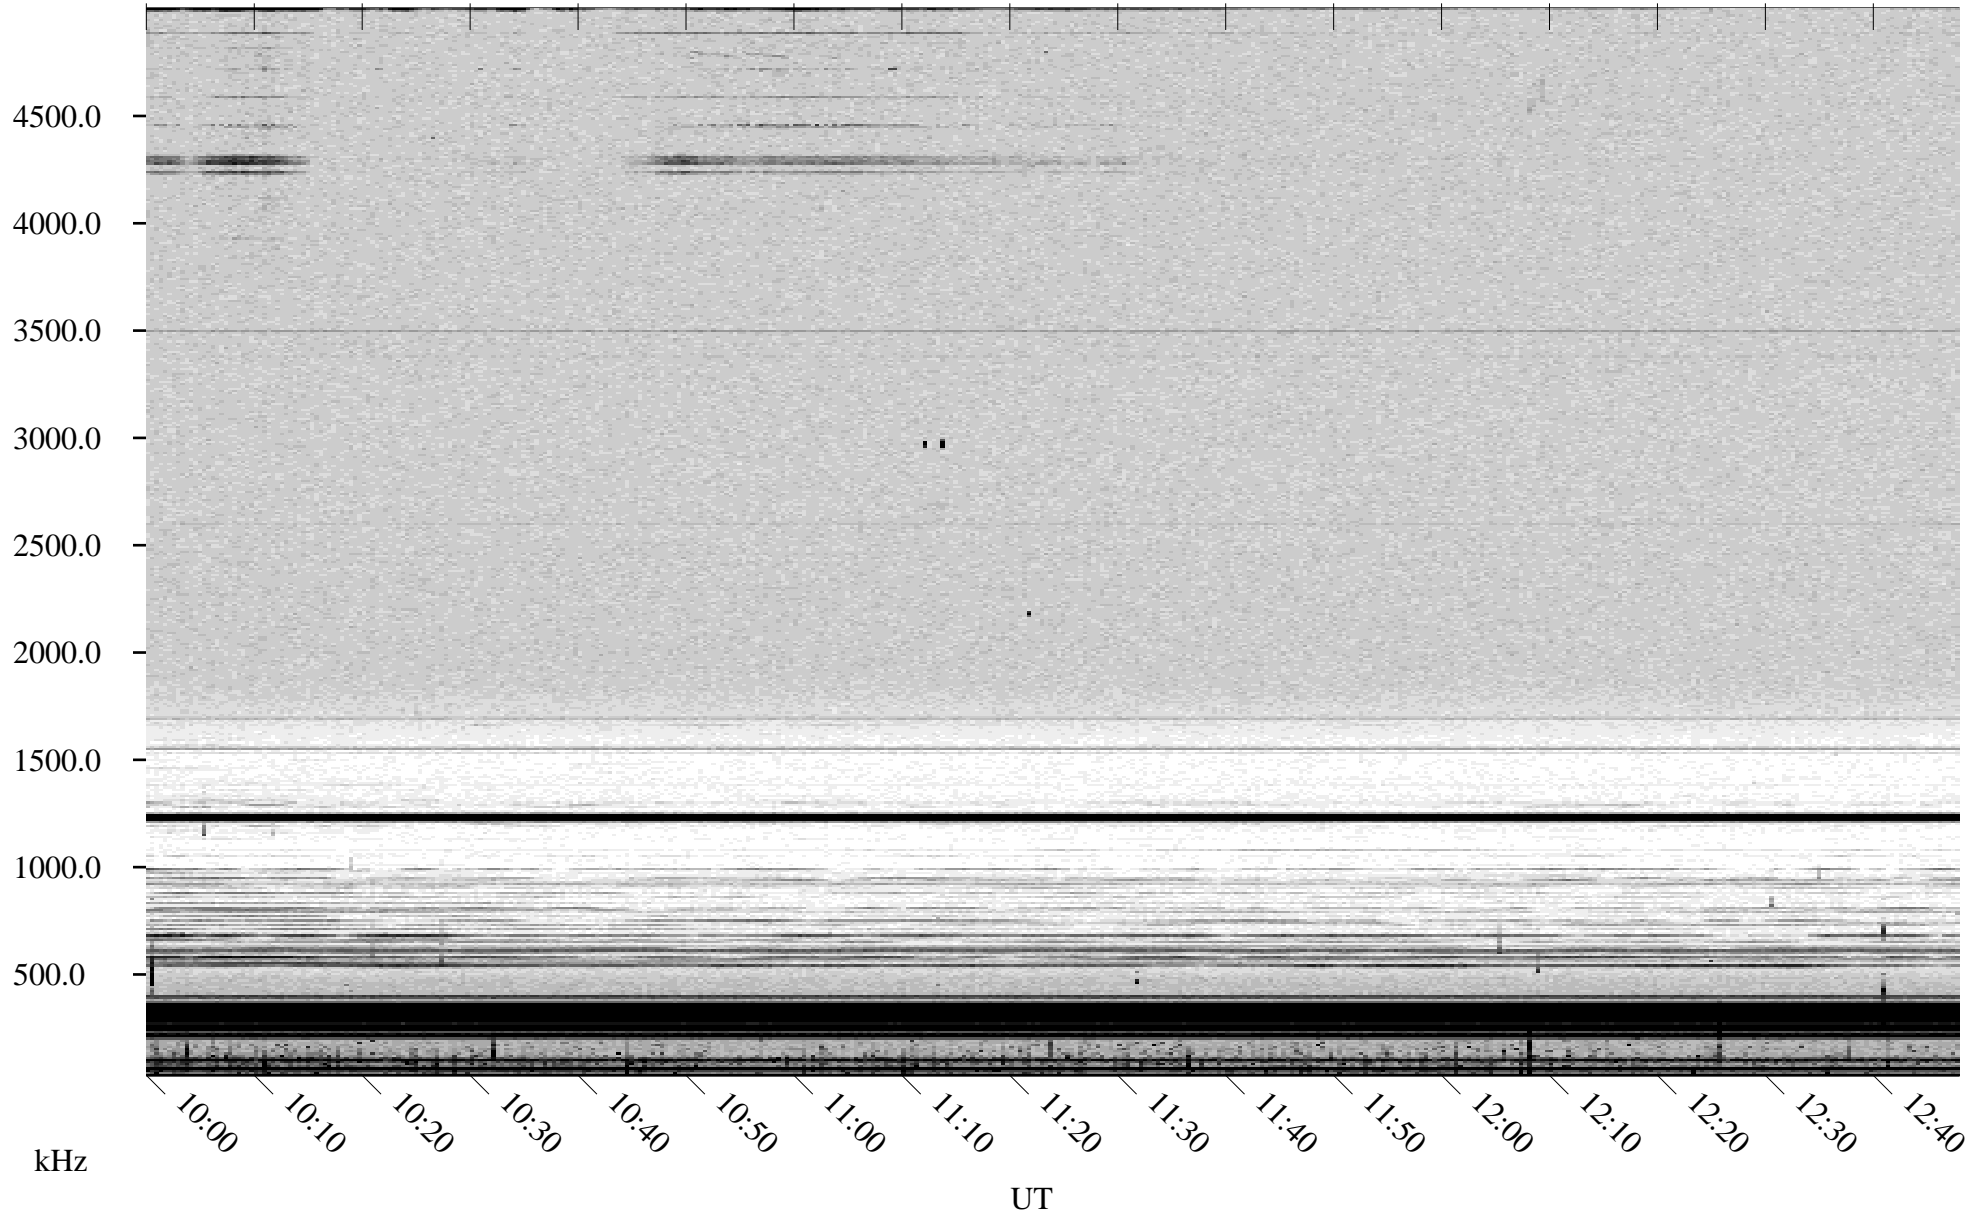

# 06/10/2001 Churchill, Manitoba

Linear Scale    Black = 161    White = 15

ch01160l.r00m max\_12

Page 5

# 06/10/2001 Churchill, Manitoba

Linear Scale    Black = 161    White = 15

ch01160l.r00m max\_12

Page 6

# 06/10/2001 Churchill, Manitoba

Linear Scale    Black = 161    White = 15

ch01160l.r00m max\_12

Page 7