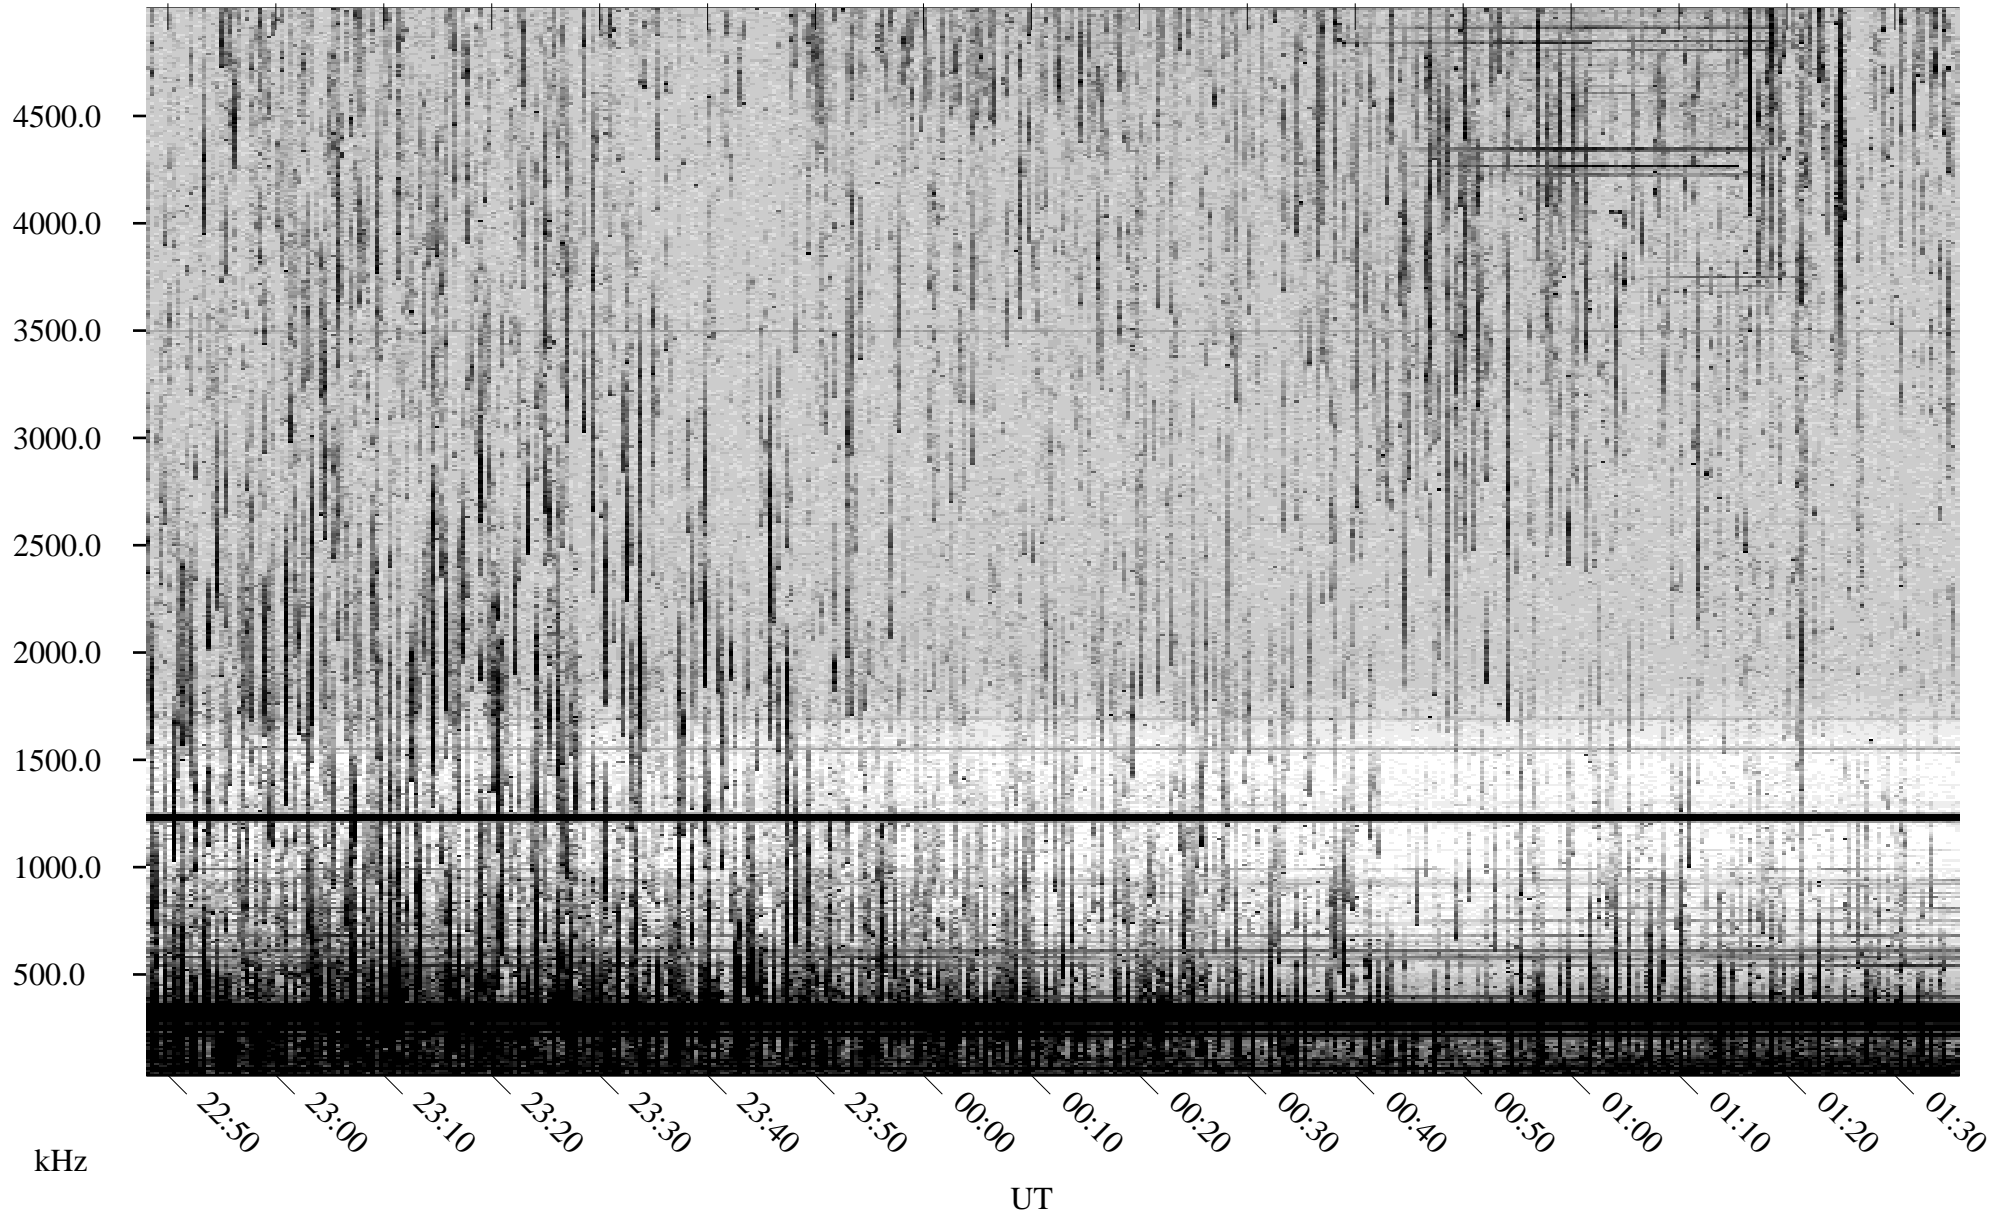

# 06/09/2001 Churchill, Manitoba

Linear Scale    Black = 161    White = 15

ch01160l.r00m max\_12

Page 1

# 06/09/2001 Churchill, Manitoba

Linear Scale    Black = 161    White = 15

ch01160l.r00m max\_12

Page 2

# 06/10/2001 Churchill, Manitoba

Linear Scale Black = 161 White = 15

ch01160l.r00m max\_12

Page 3

# 06/10/2001 Churchill, Manitoba

Linear Scale    Black = 161    White = 15

ch01160l.r00m max\_12

Page 4