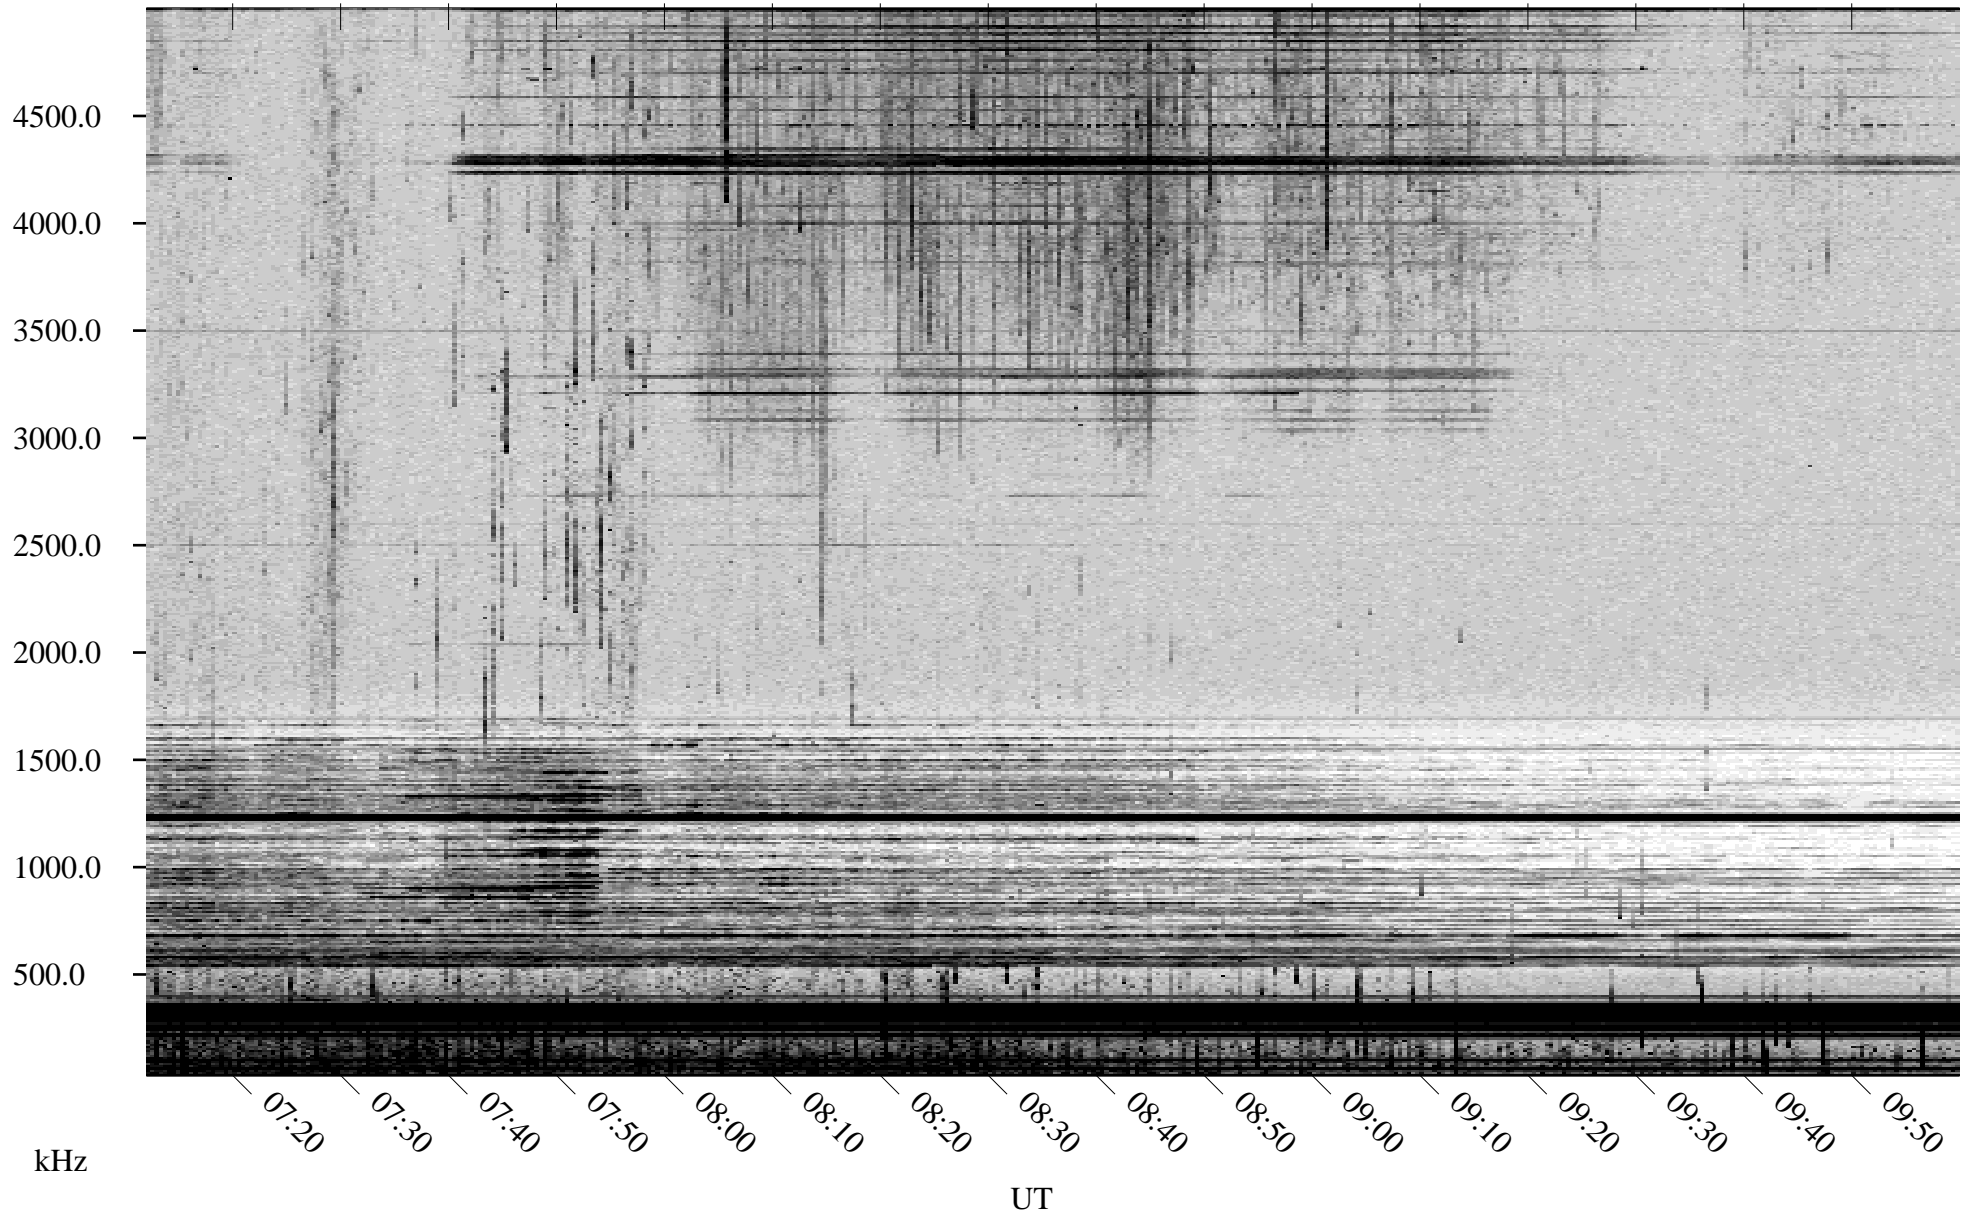

# 06/10/2001 Churchill, Manitoba

Linear Scale Black = 161 White = 15

ch01160l.r00m max\_12

Page 3

# 06/10/2001 Churchill, Manitoba

Linear Scale    Black = 161    White = 15

ch01160l.r00m max\_12

Page 4

# 06/10/2001 Churchill, Manitoba

Linear Scale    Black = 161    White = 15

ch01160l.r00m max\_12

Page 5

# 06/10/2001 Churchill, Manitoba

Linear Scale    Black = 161    White = 15

ch01160l.r00m max\_12

Page 6