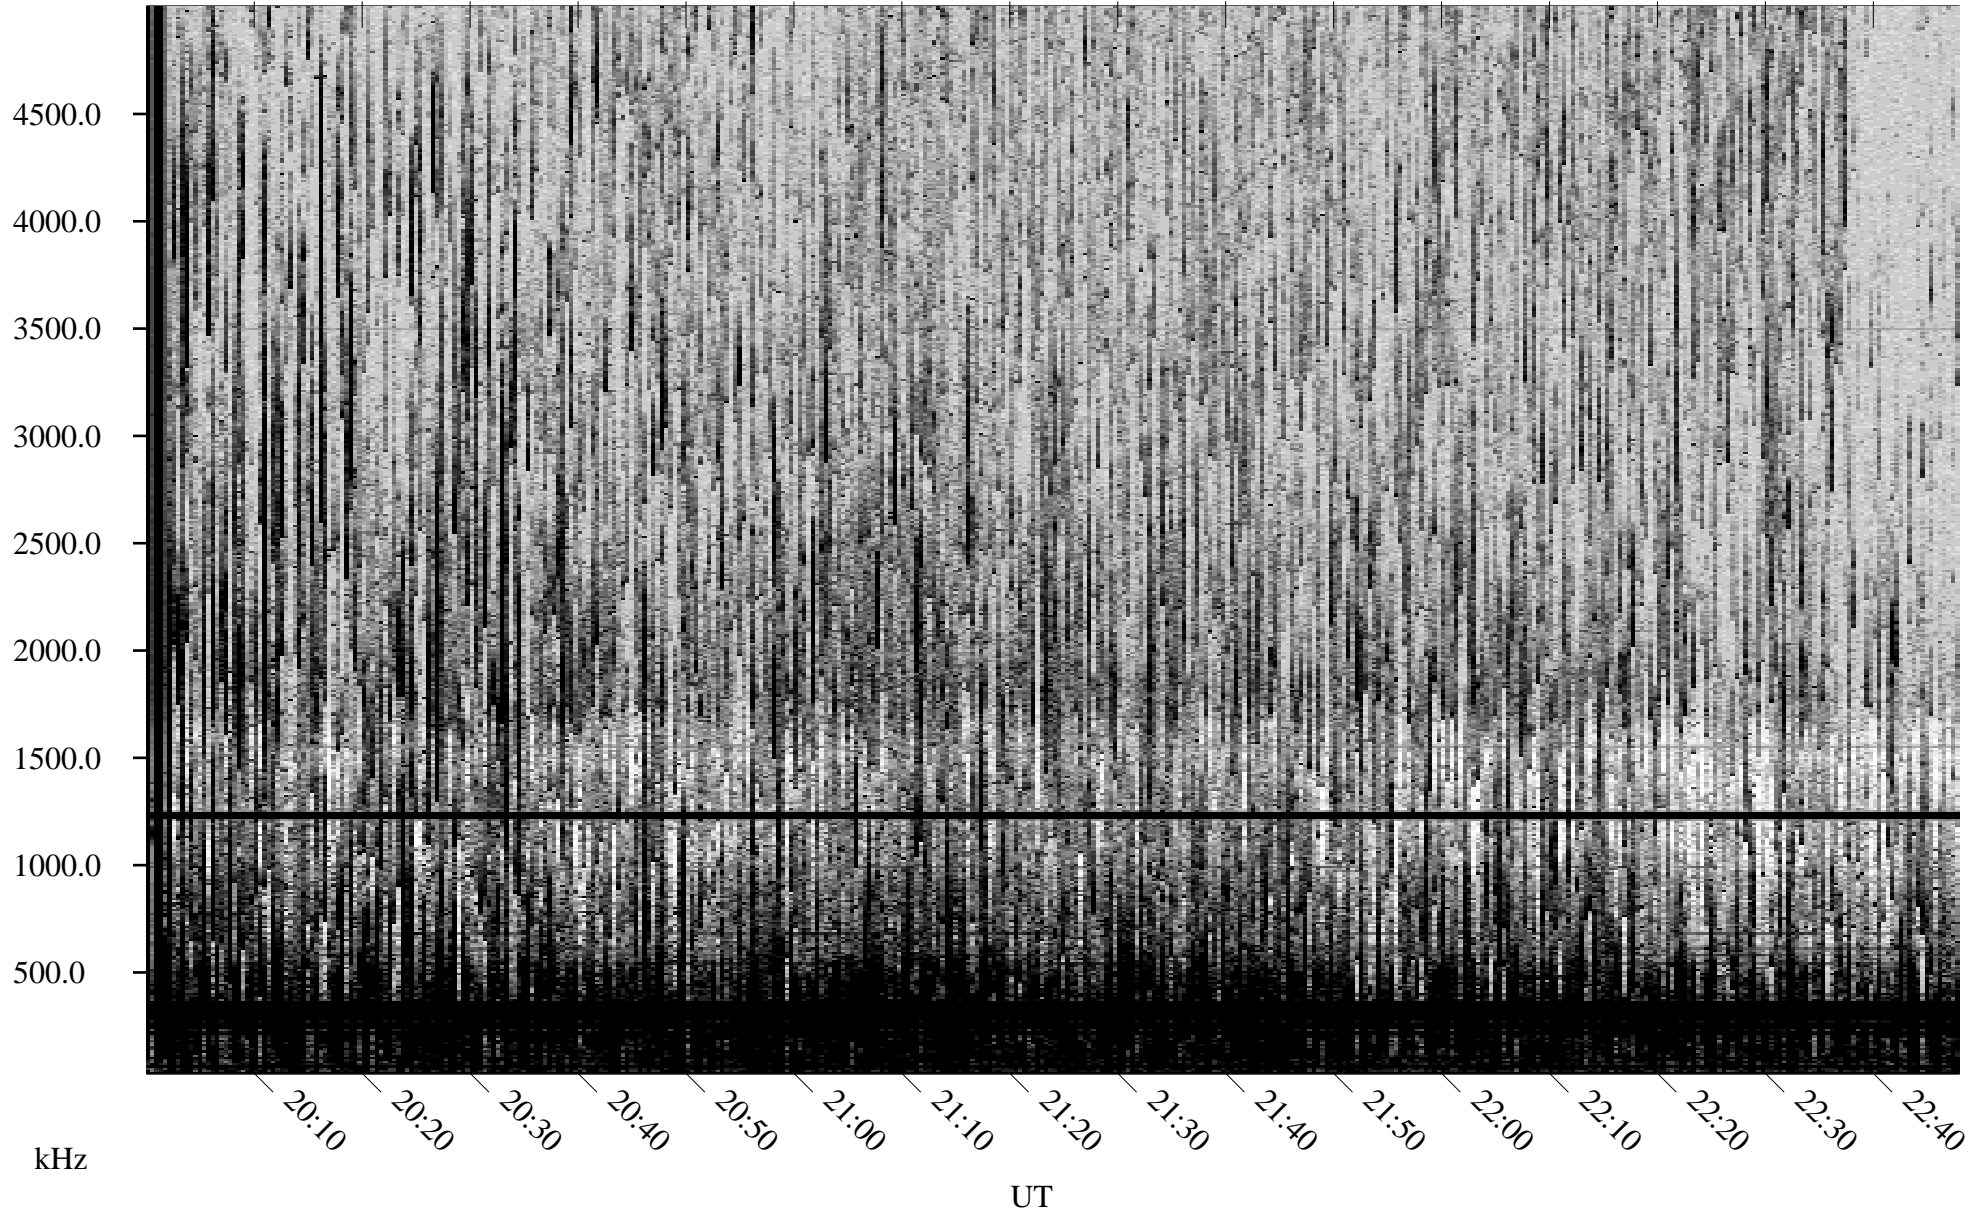

# 06/09/2001 Churchill, Manitoba

Linear Scale    Black = 161    White = 15

ch01160l.r00m max\_12

Page 1

# 06/09/2001 Churchill, Manitoba

Linear Scale    Black = 161    White = 15

ch01160l.r00m max\_12

Page 2

# 06/10/2001 Churchill, Manitoba

Linear Scale Black = 161 White = 15

ch01160l.r00m max\_12

Page 3

# 06/10/2001 Churchill, Manitoba

Linear Scale    Black = 161    White = 15

ch01160l.r00m max\_12

Page 4