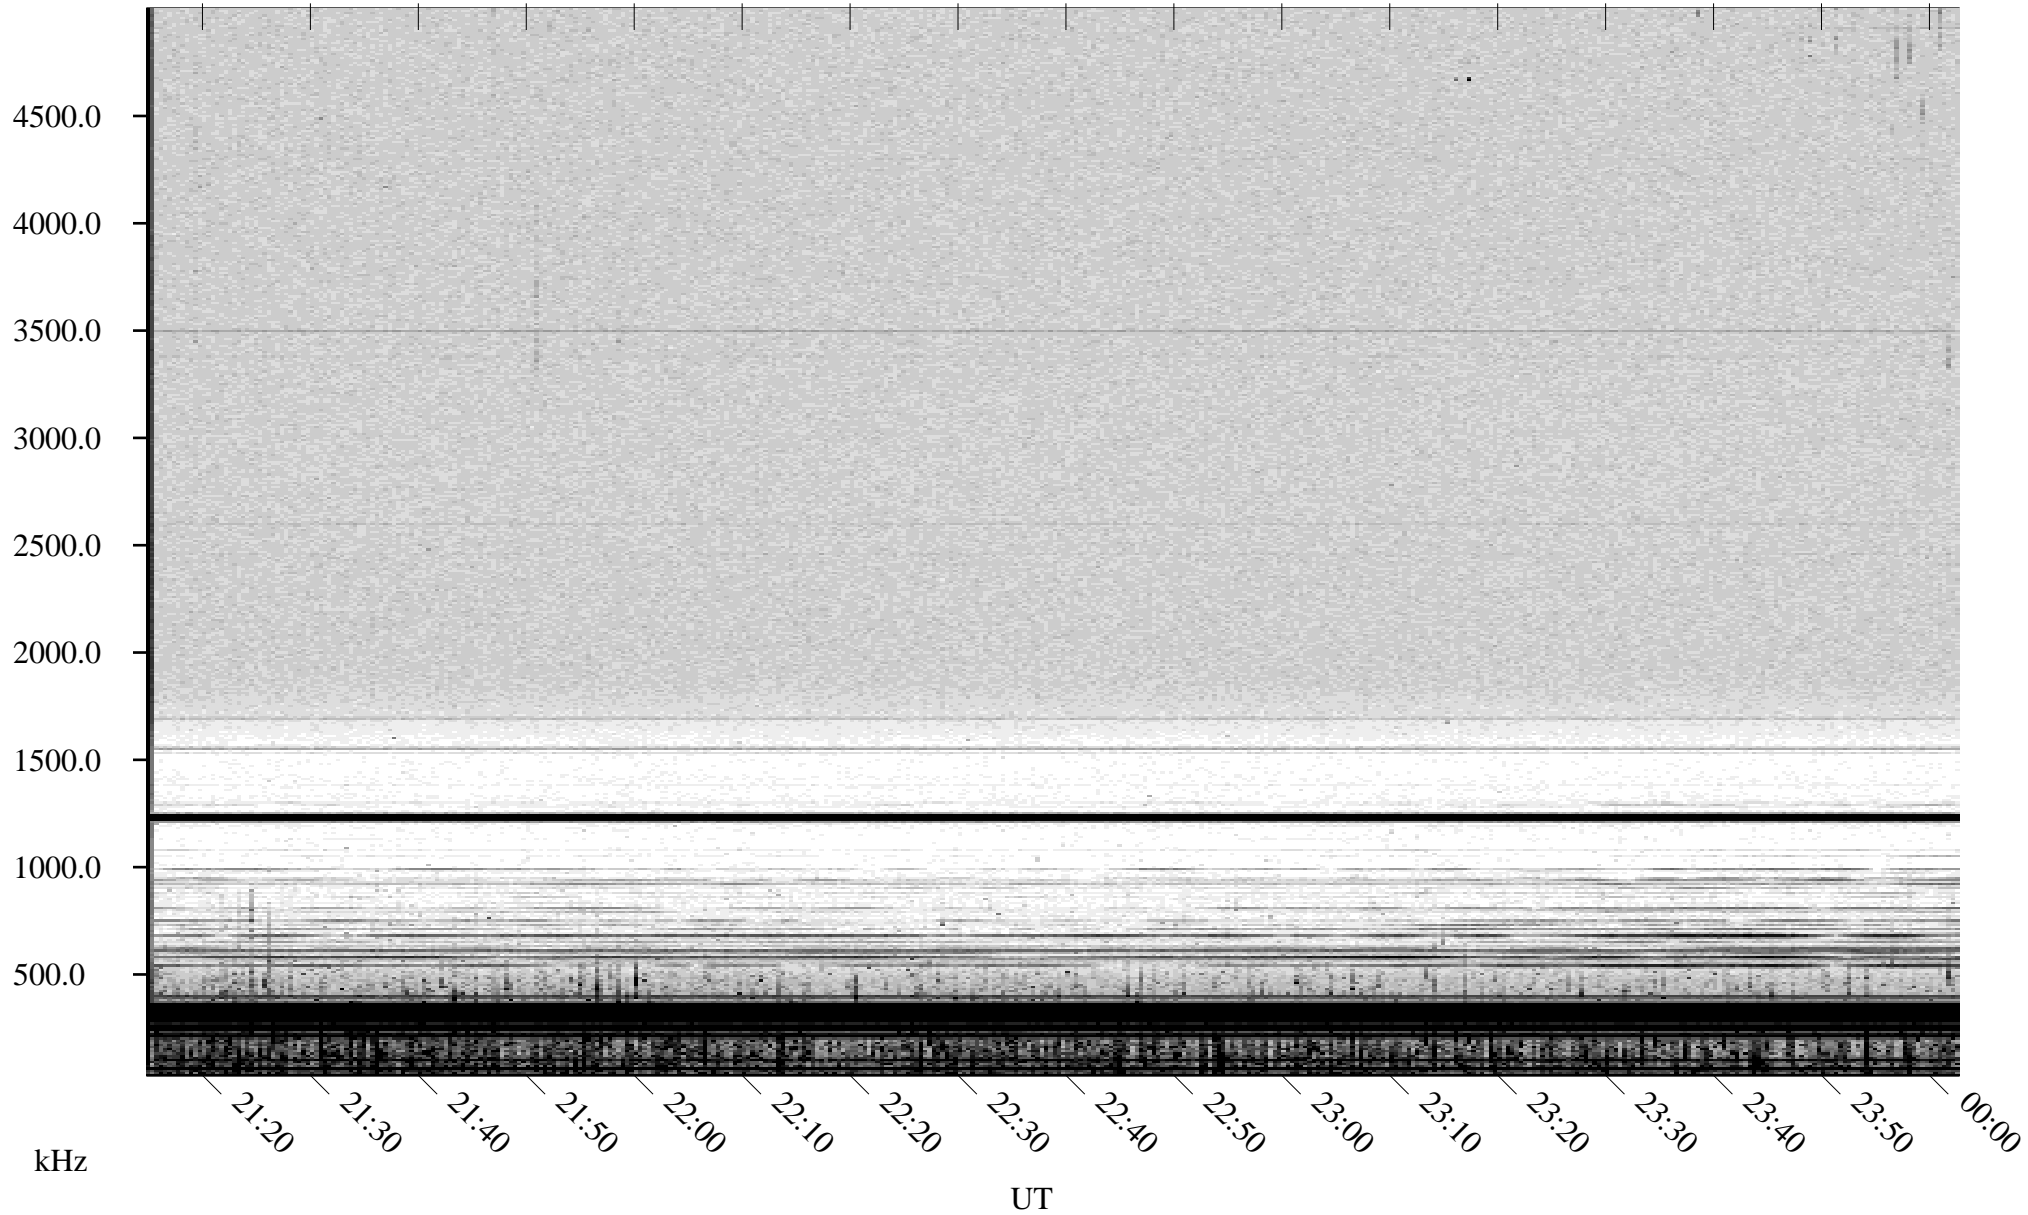

# 06/10/2001 Churchill, Manitoba

Linear Scale    Black = 161    White = 15

ch01161l.r00m max\_12

Page 1

# 06/11/2001 Churchill, Manitoba

Linear Scale    Black = 161    White = 15

ch01161l.r00m max\_12

Page 2

# 06/11/2001 Churchill, Manitoba

Linear Scale    Black = 161    White = 15

ch01161l.r00m max\_12

Page 3

# 06/11/2001 Churchill, Manitoba

Linear Scale    Black = 161    White = 15

ch01161l.r00m max\_12

Page 4