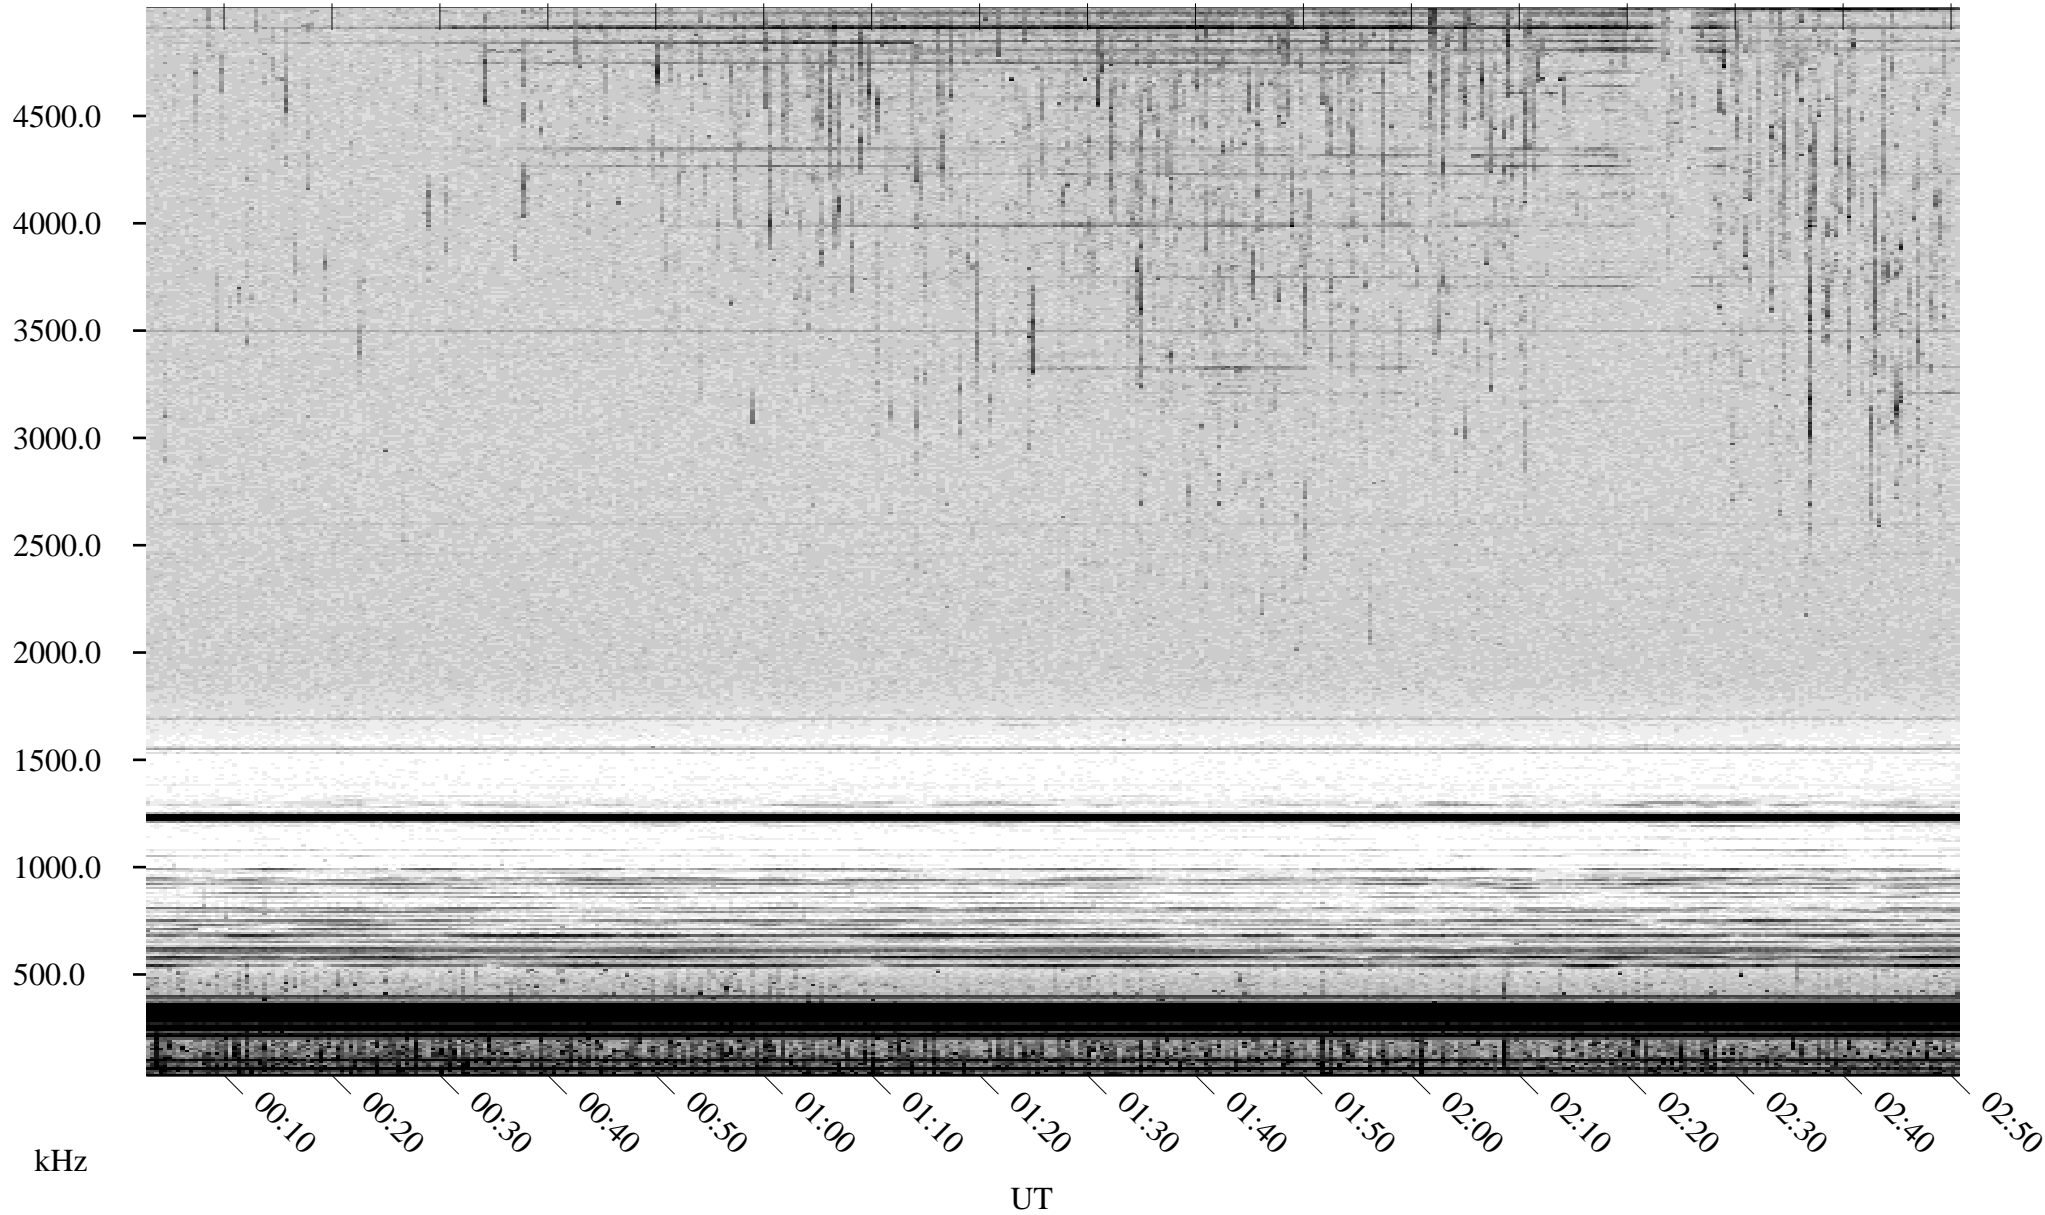

# 06/10/2001 Churchill, Manitoba

Linear Scale    Black = 161    White = 15

ch01161l.r00m max\_12

Page 1

# 06/11/2001 Churchill, Manitoba

Linear Scale    Black = 161    White = 15

ch01161l.r00m max\_12

Page 2

# 06/11/2001 Churchill, Manitoba

Linear Scale    Black = 161    White = 15

ch01161l.r00m max\_12

Page 3

# 06/11/2001 Churchill, Manitoba

Linear Scale    Black = 161    White = 15

ch01161l.r00m max\_12

Page 4