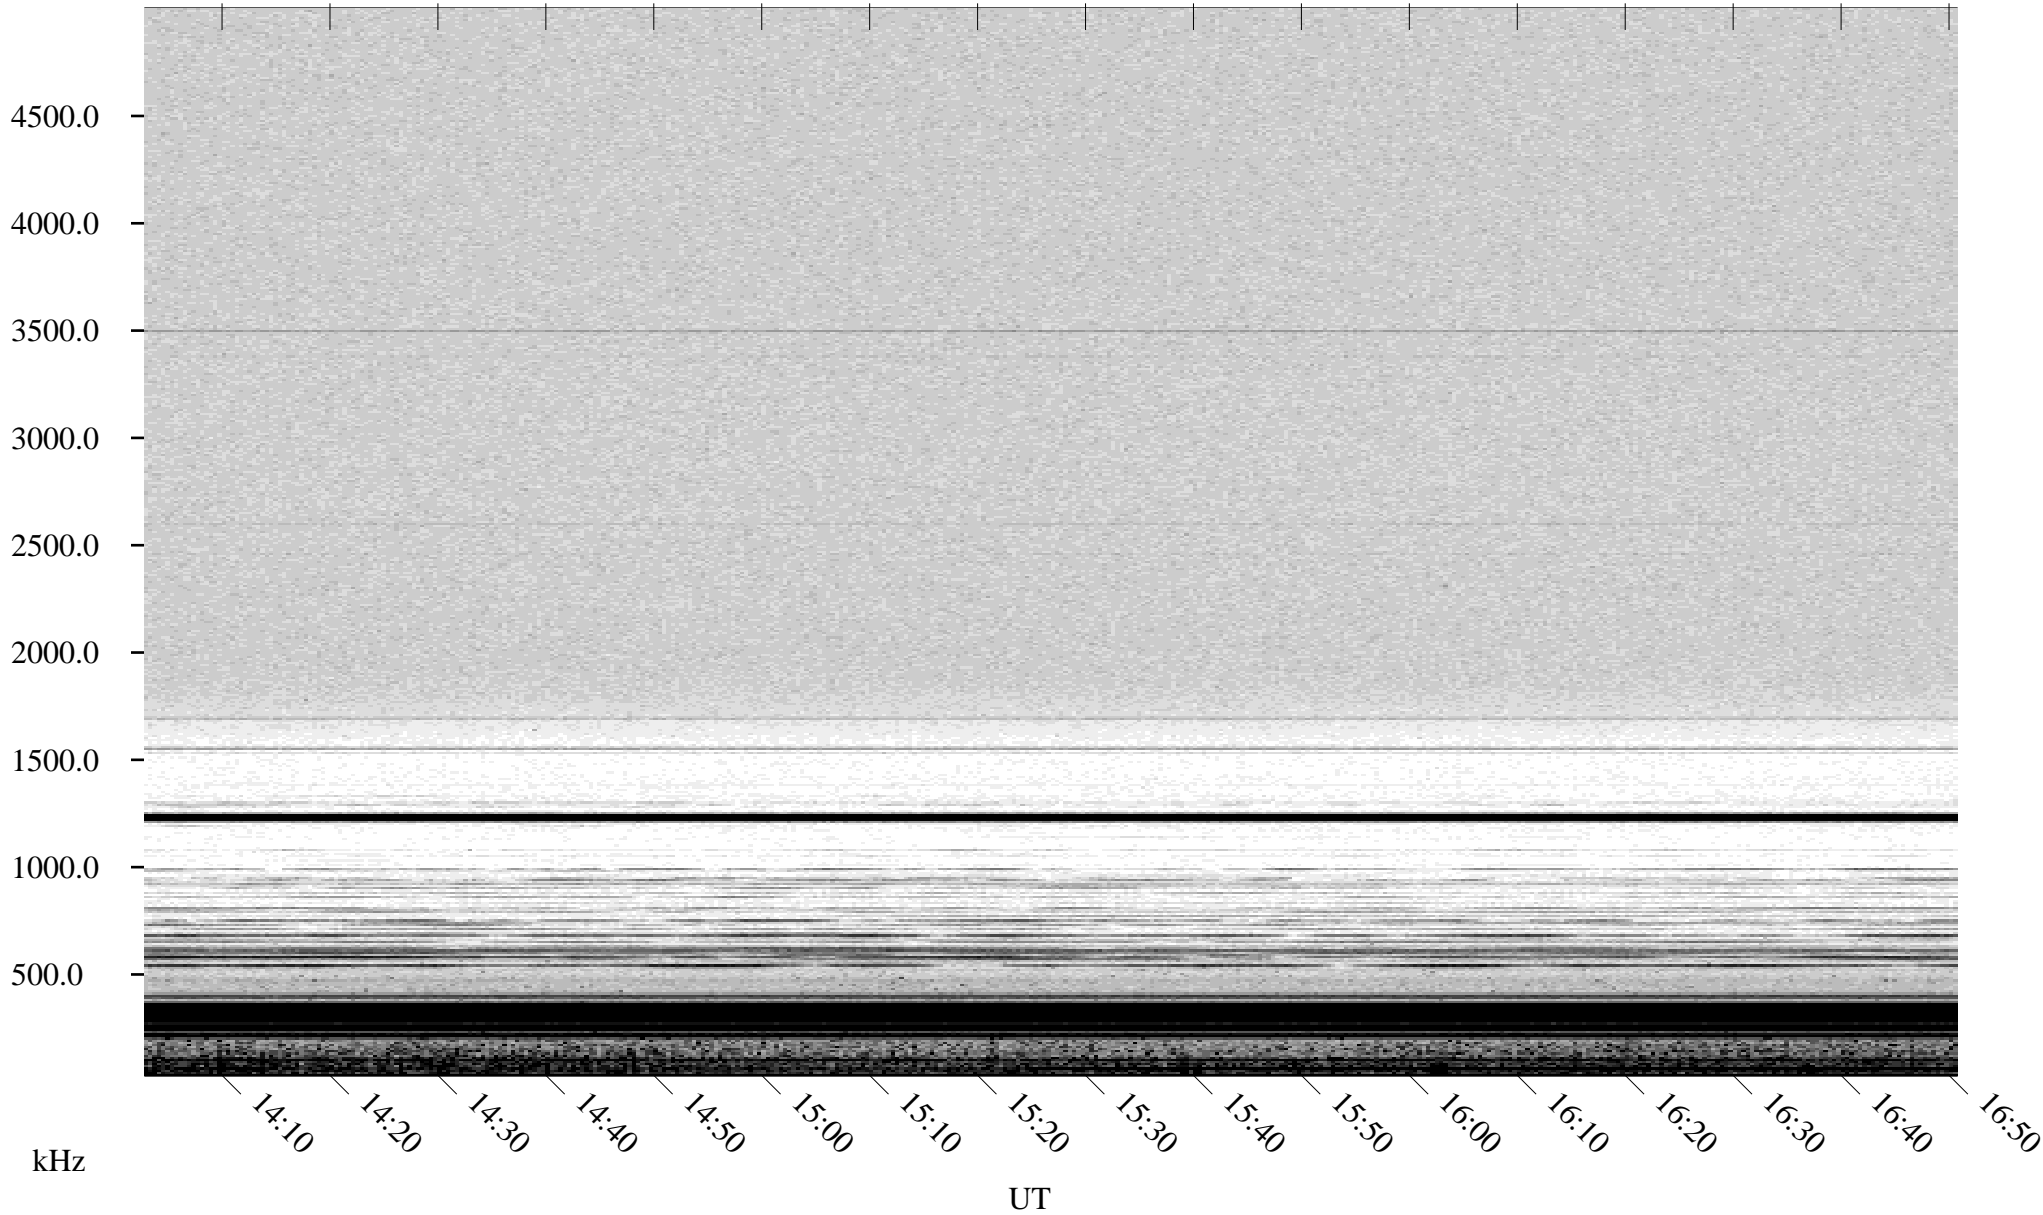

# 06/11/2001 Churchill, Manitoba

Linear Scale    Black = 161    White = 15

ch01161l.r00m max\_12

Page 6

# 06/11/2001 Churchill, Manitoba

Linear Scale    Black = 161    White = 15

ch01161l.r00m max\_12

Page 7