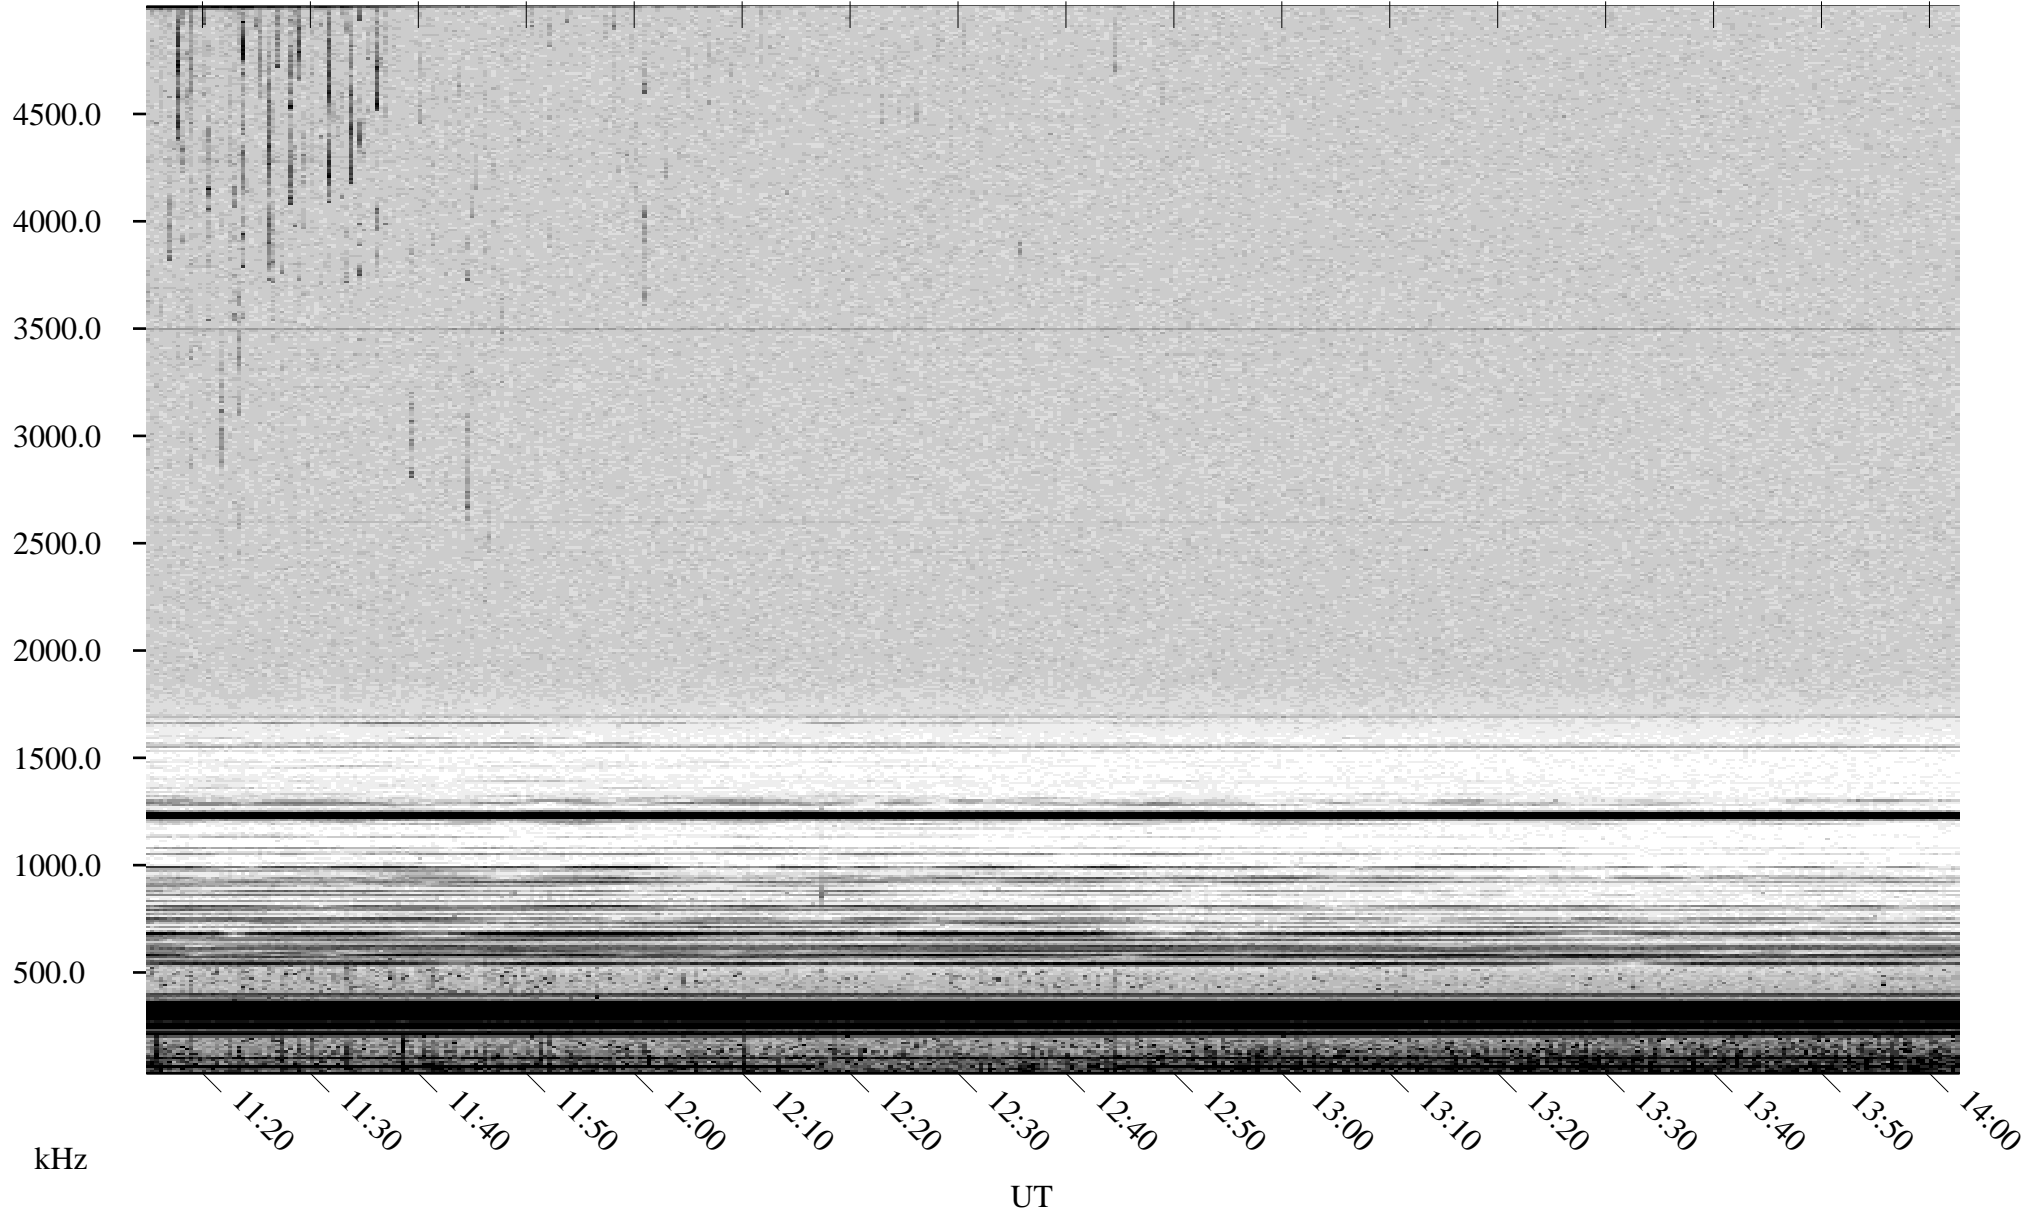

# 06/11/2001 Churchill, Manitoba

Linear Scale    Black = 161    White = 15

ch011611.r00m max\_12

Page 5

# 06/11/2001 Churchill, Manitoba

Linear Scale    Black = 161    White = 15

ch01161l.r00m max\_12

Page 6

# 06/11/2001 Churchill, Manitoba

Linear Scale    Black = 161    White = 15

ch01161l.r00m max\_12

Page 7