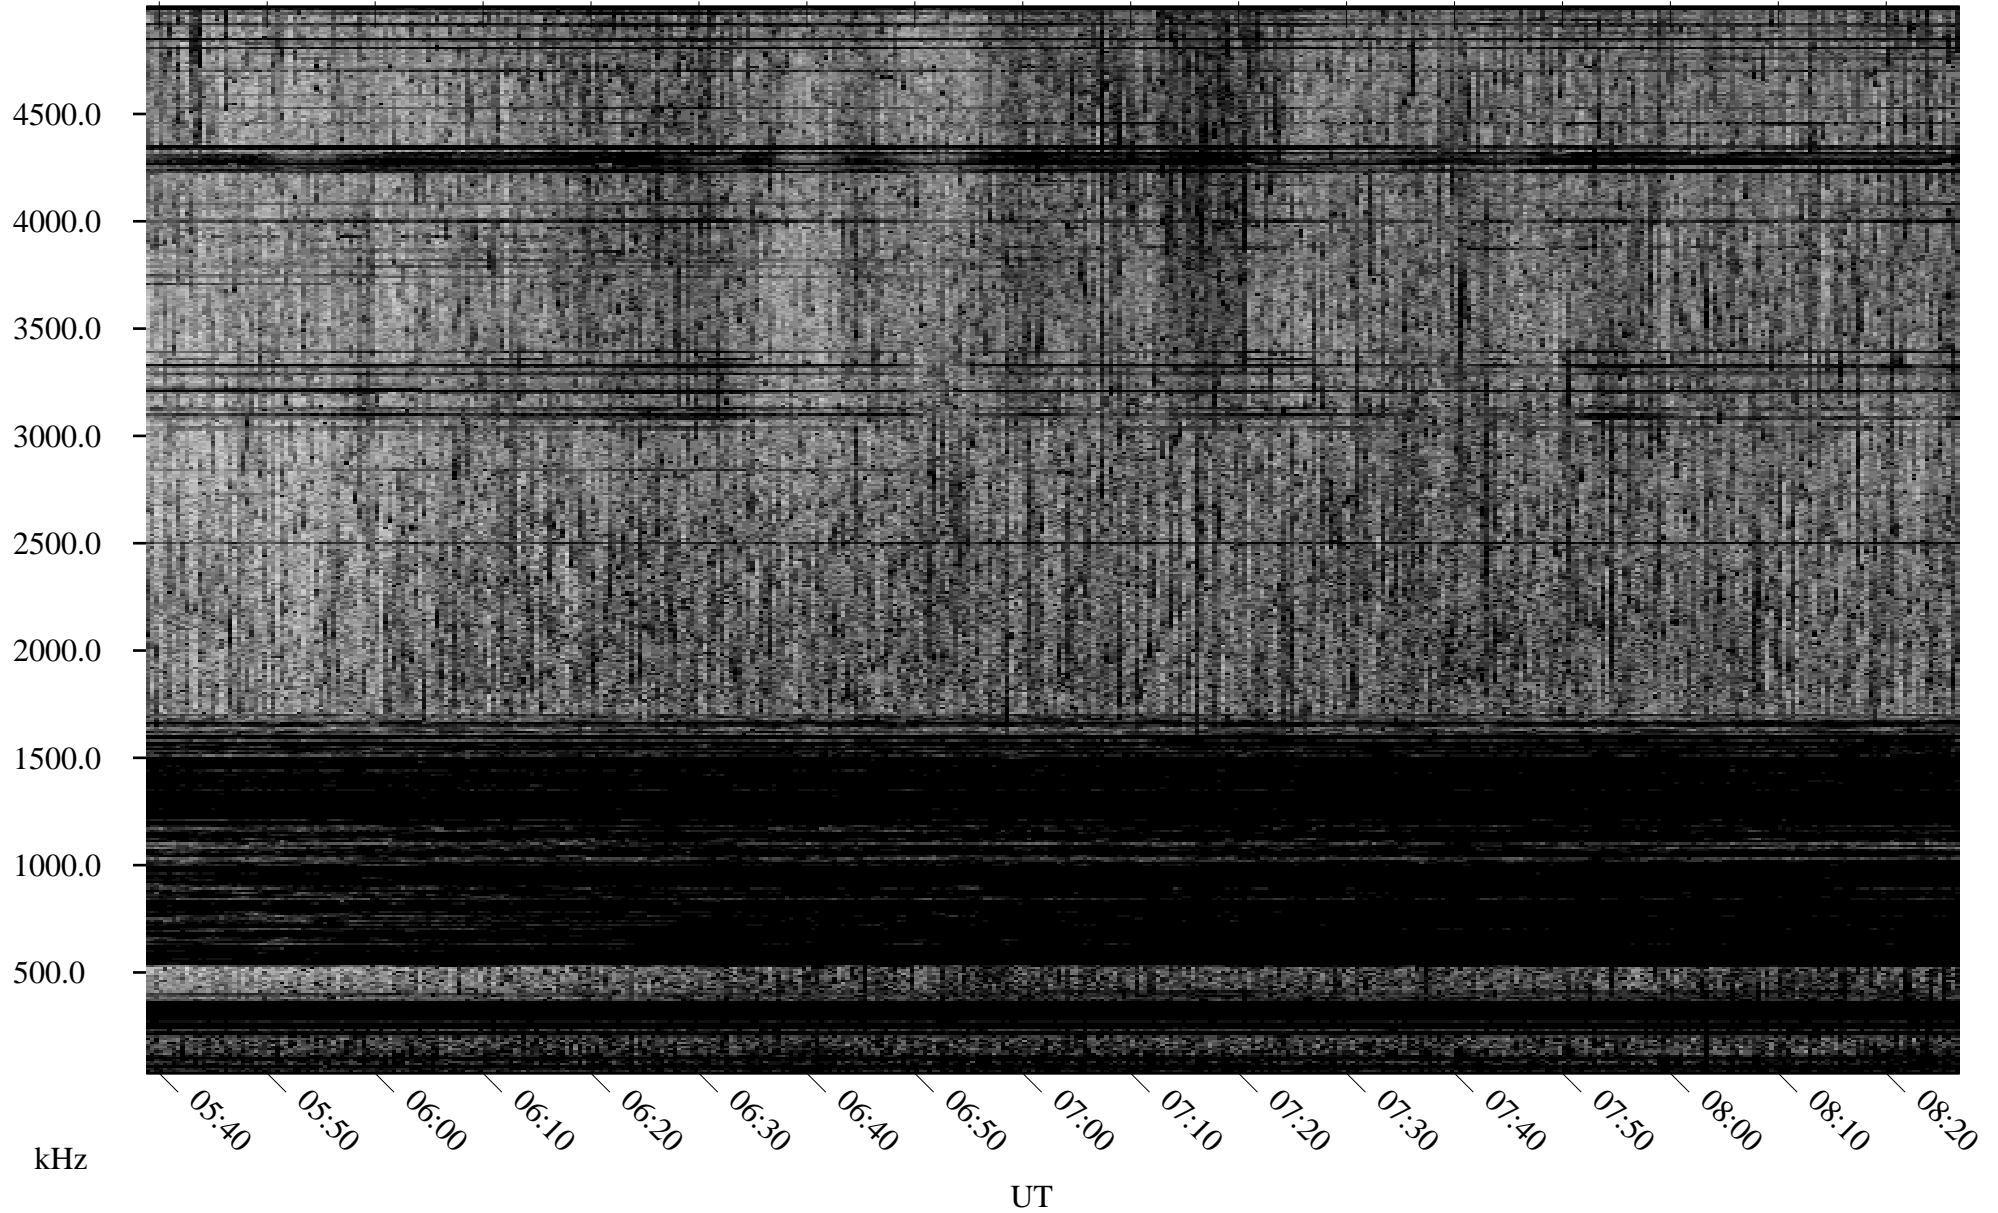

# 06/11/2001 Churchill, Manitoba

Linear Scale    Black = 161    White = 15

ch01161l.r00m max\_12

Page 2

# 06/11/2001 Churchill, Manitoba

Linear Scale    Black = 161    White = 15

ch01161l.r00m max\_12

Page 3

# 06/11/2001 Churchill, Manitoba

Linear Scale    Black = 161    White = 15

ch01161l.r00m max\_12

Page 4

# 06/11/2001 Churchill, Manitoba

Linear Scale    Black = 161    White = 15

ch011611.r00m max\_12

Page 5