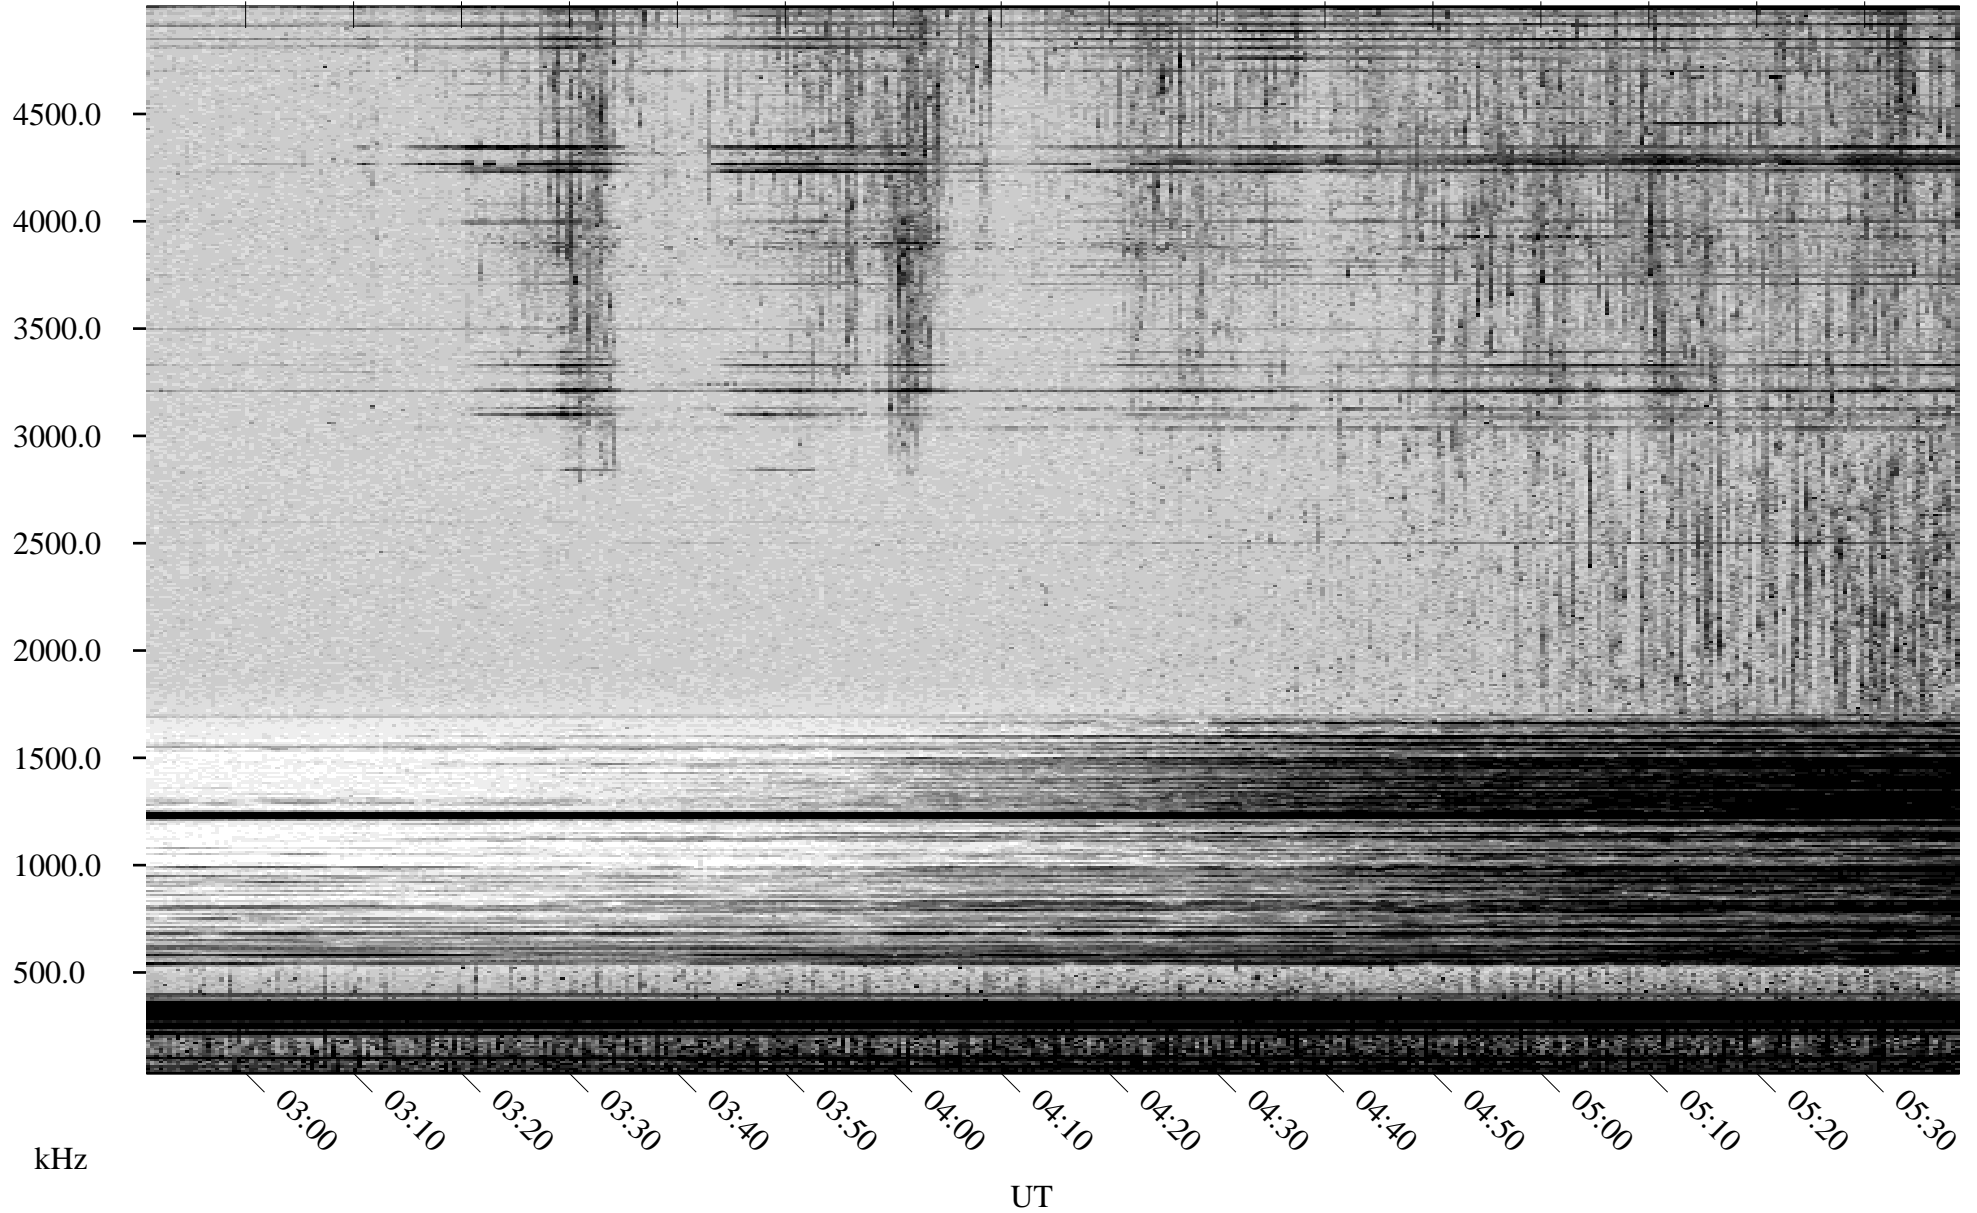

# 06/10/2001 Churchill, Manitoba

Linear Scale    Black = 161    White = 15

ch01161l.r00m max\_12

Page 1

# 06/11/2001 Churchill, Manitoba

Linear Scale    Black = 161    White = 15

ch01161l.r00m max\_12

Page 2

# 06/11/2001 Churchill, Manitoba

Linear Scale    Black = 161    White = 15

ch01161l.r00m max\_12

Page 3

# 06/11/2001 Churchill, Manitoba

Linear Scale    Black = 161    White = 15

ch01161l.r00m max\_12

Page 4