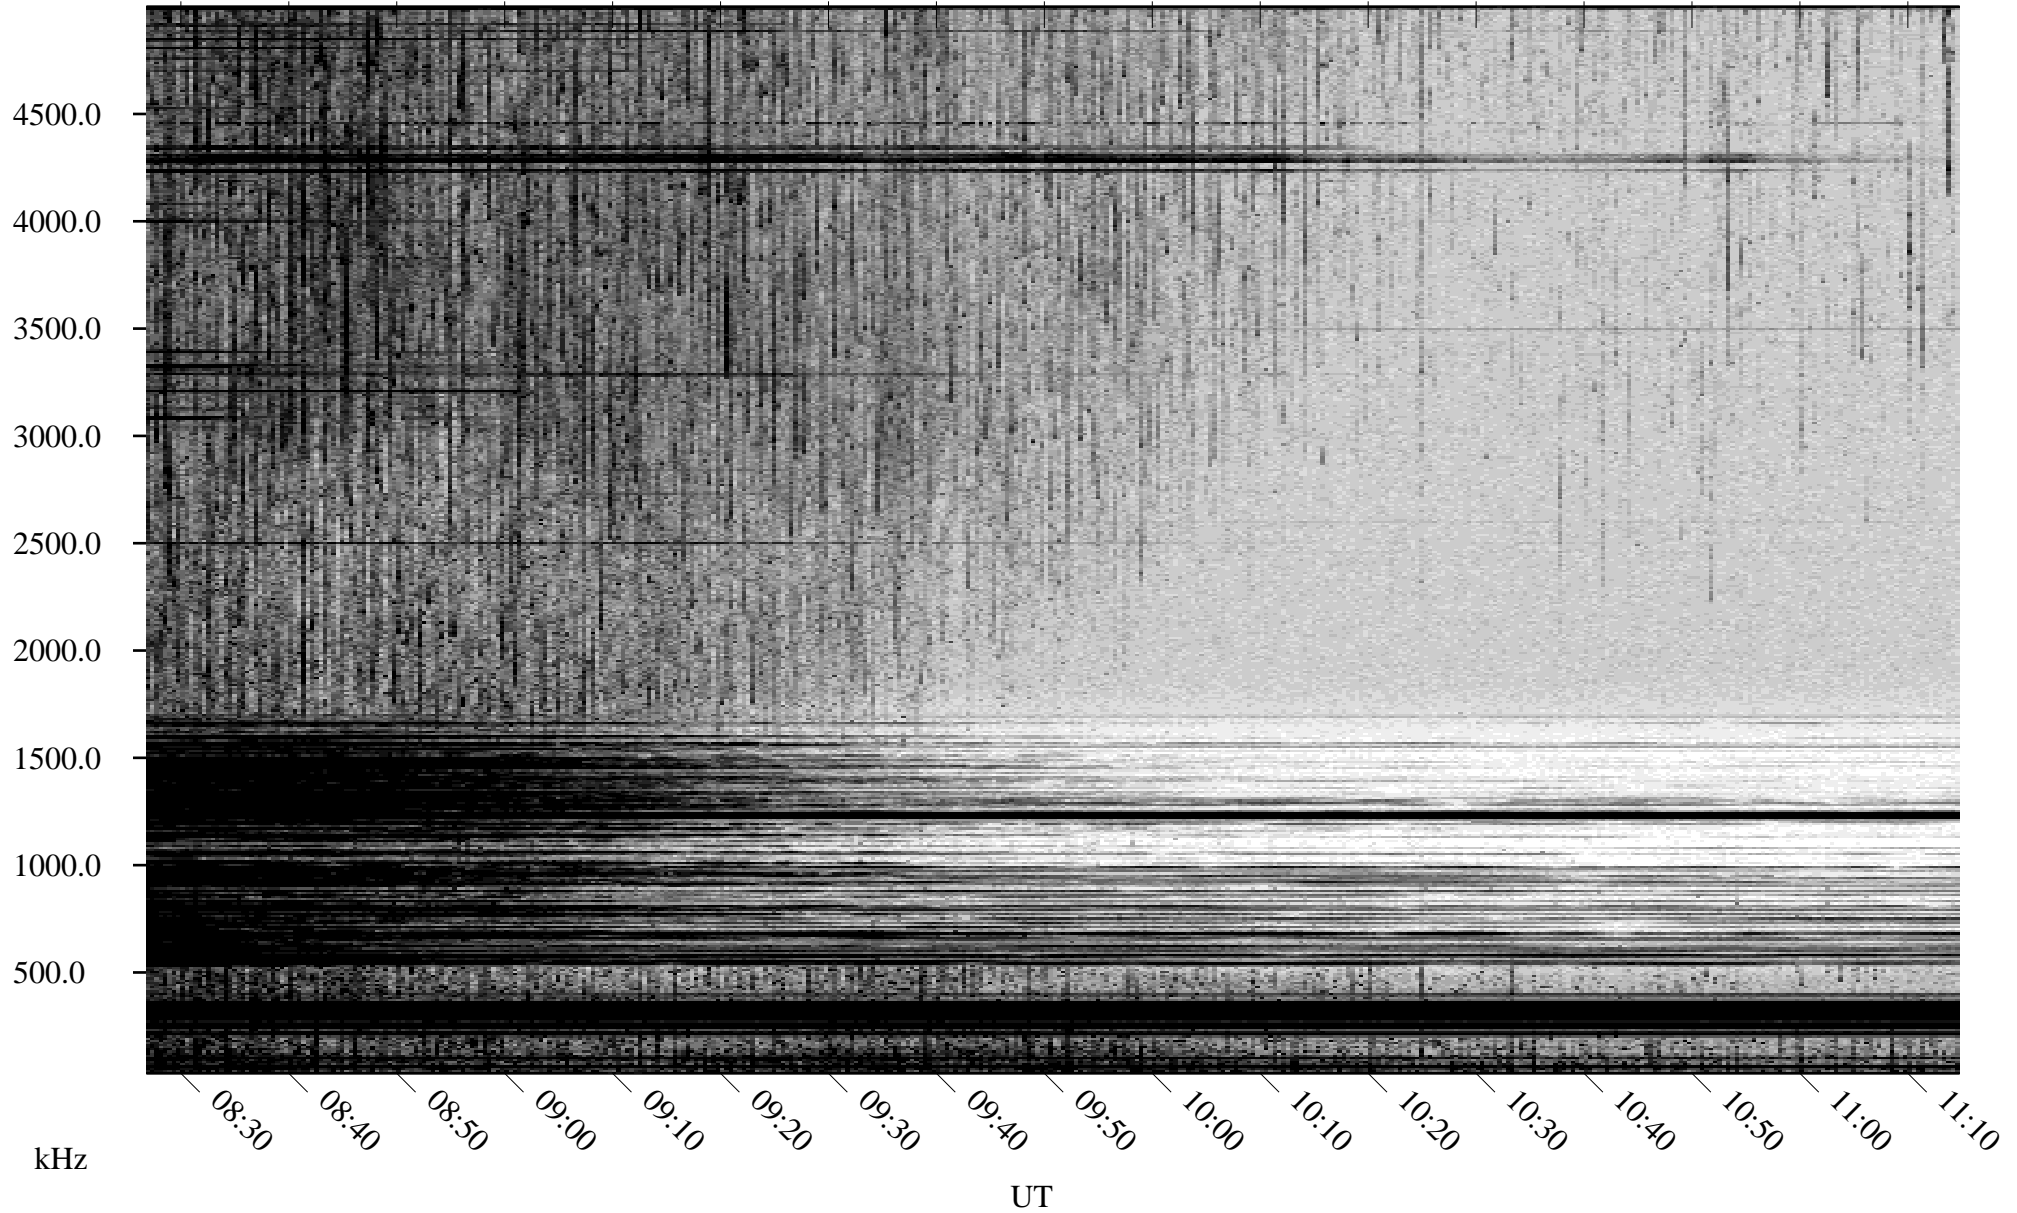

# 06/11/2001 Churchill, Manitoba

Linear Scale    Black = 161    White = 15

ch01161l.r00m max\_12

Page 4

# 06/11/2001 Churchill, Manitoba

Linear Scale    Black = 161    White = 15

ch011611.r00m max\_12

Page 5

# 06/11/2001 Churchill, Manitoba

Linear Scale    Black = 161    White = 15

ch01161l.r00m max\_12

Page 6