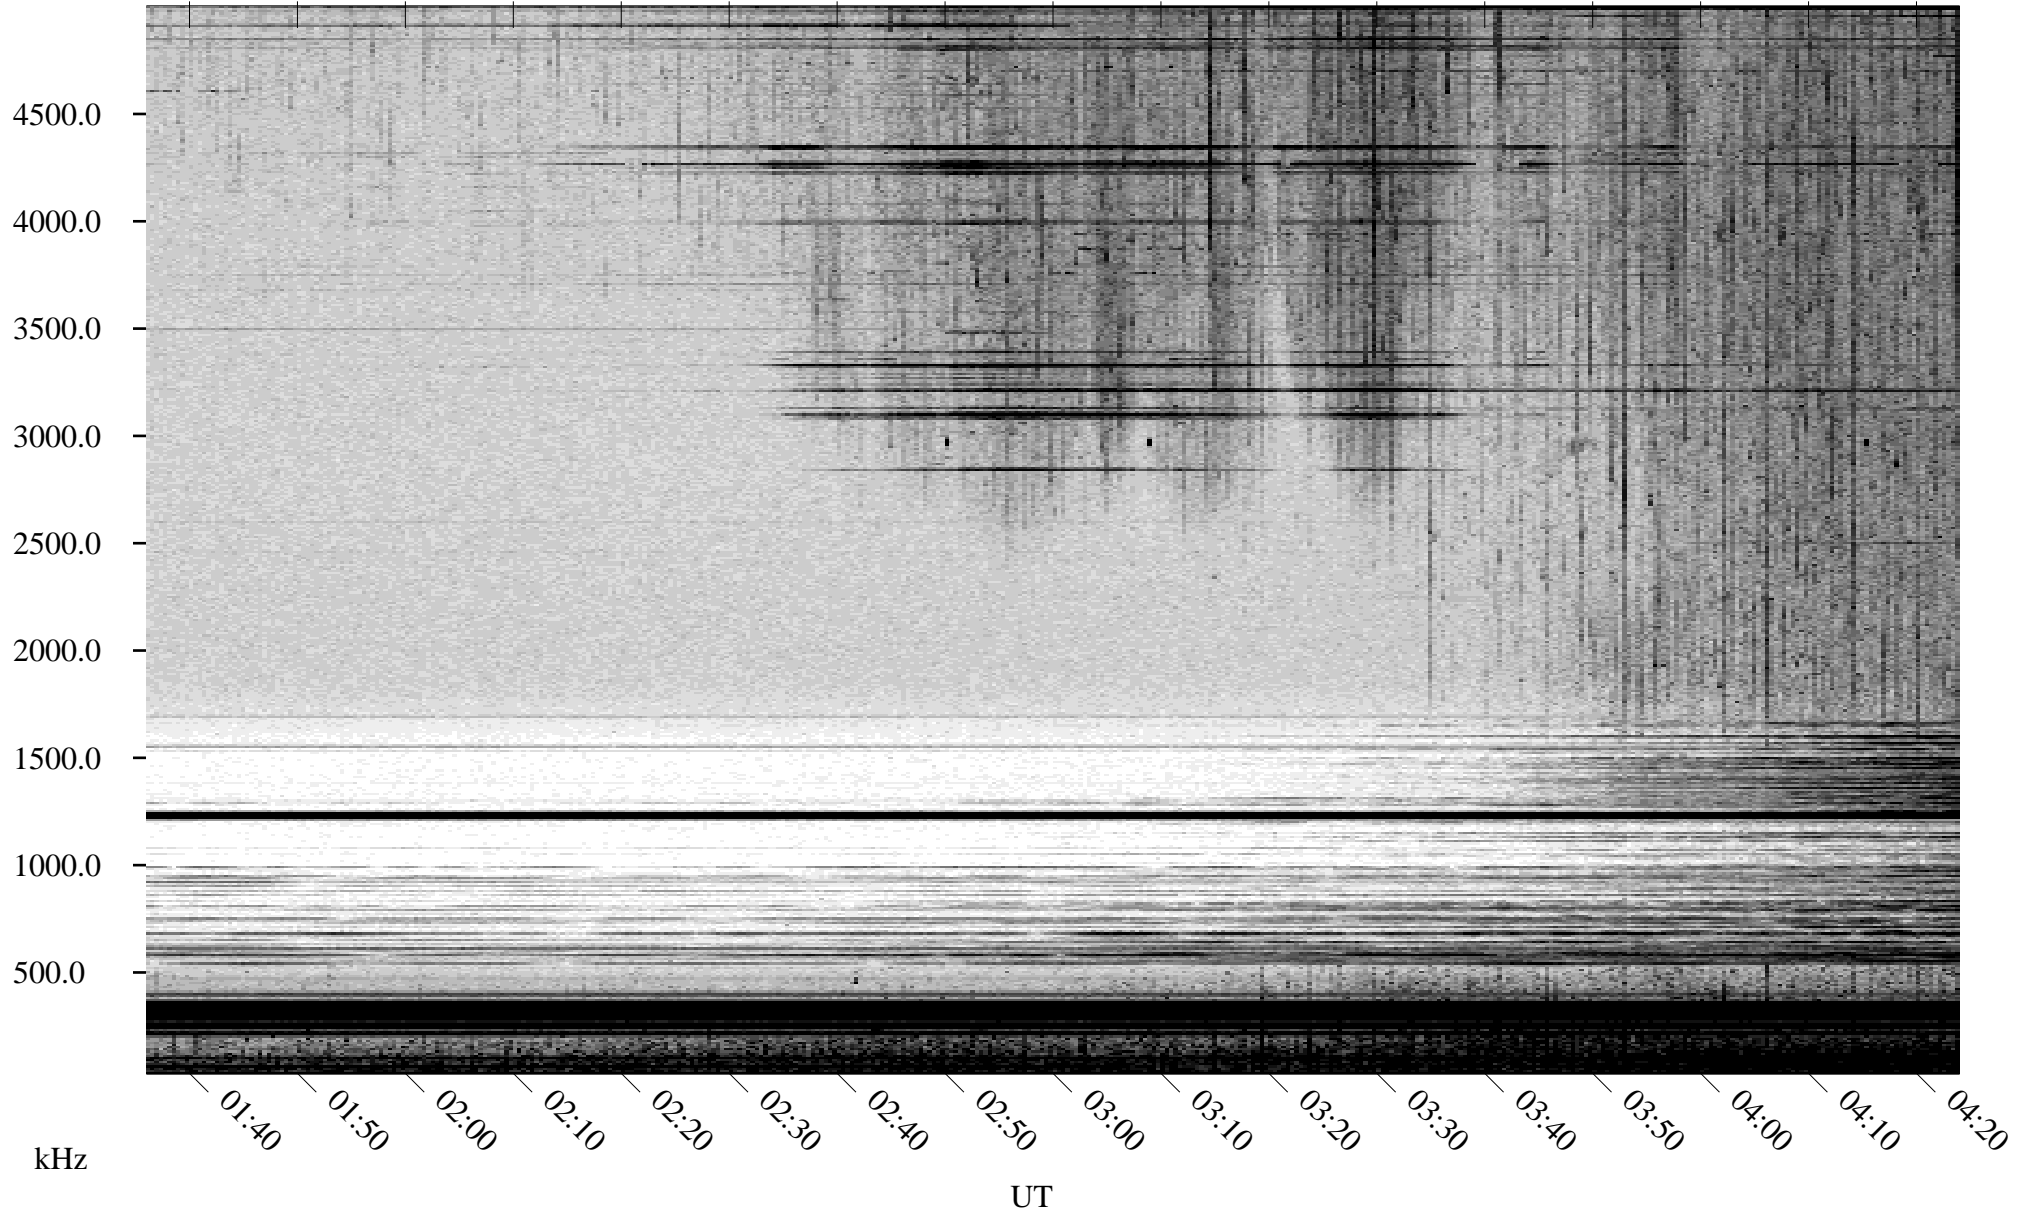

06/11/2001 Churchill, Manitoba

Linear Scale Black = 161 White = 15

ch01162l.r00m max_12

Page 1

06/11/2001 Churchill, Manitoba

Linear Scale Black = 161 White = 15

ch01162l.r00m max_12

Page 2

06/12/2001 Churchill, Manitoba

Linear Scale Black = 161 White = 15

ch01162l.r00m max_12

Page 3

06/12/2001 Churchill, Manitoba

Linear Scale Black = 161 White = 15

ch01162l.r00m max_12

Page 4

06/12/2001 Churchill, Manitoba

Linear Scale Black = 161 White = 15

ch01162l.r00m max_12

06/12/2001 Churchill, Manitoba

Linear Scale Black = 161 White = 15

ch01162l.r00m max_12

Page 6

06/12/2001 Churchill, Manitoba

Linear Scale Black = 161 White = 15

ch01162l.r00m max_12

Page 7

06/12/2001 Churchill, Manitoba

Linear Scale Black = 161 White = 15

ch01162l.r00m max_12