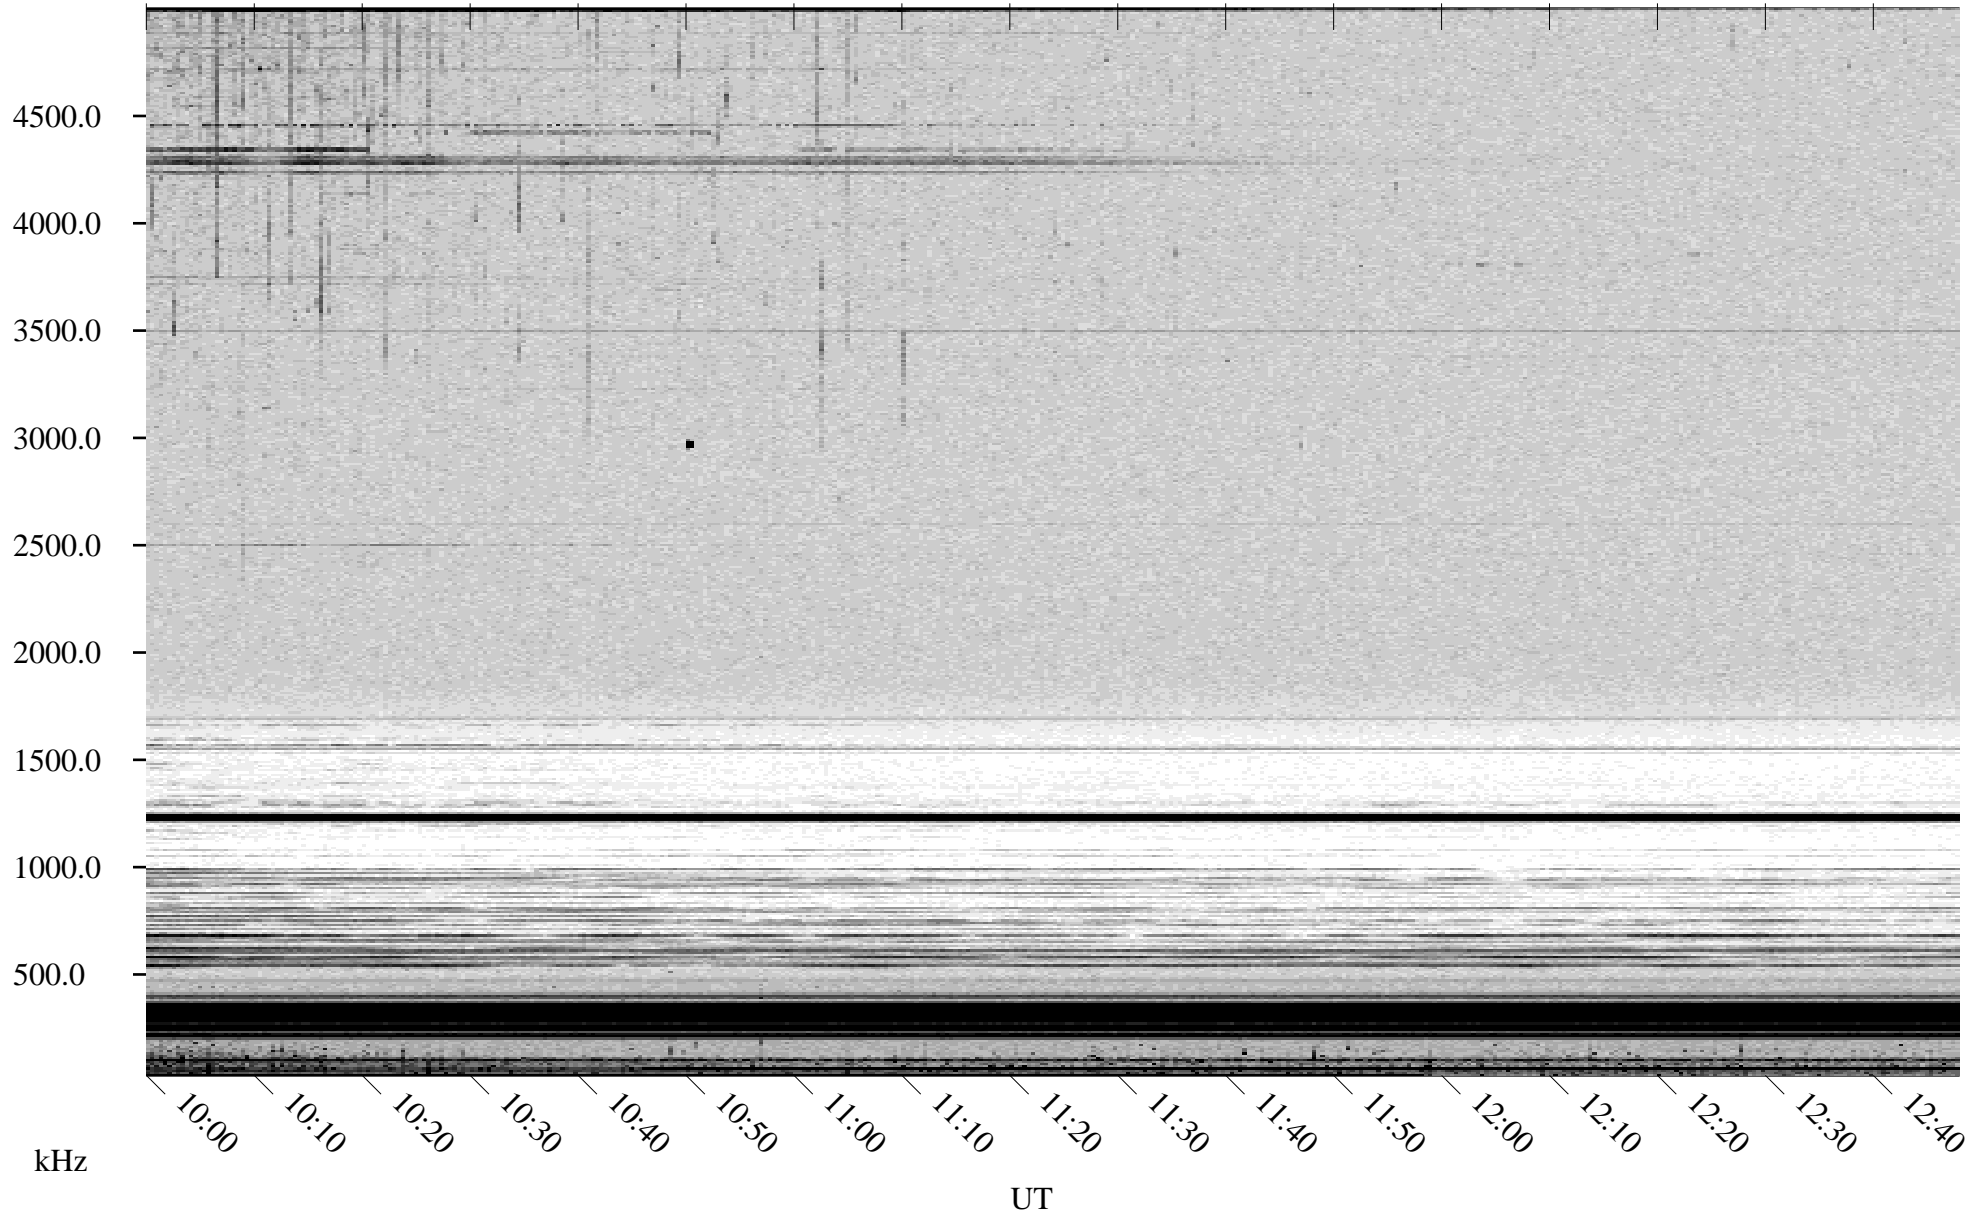

06/11/2001 Churchill, Manitoba

Linear Scale Black = 161 White = 15

ch01162l.r00m max_12

Page 1

06/11/2001 Churchill, Manitoba

Linear Scale Black = 161 White = 15

ch01162l.r00m max_12

Page 2

06/12/2001 Churchill, Manitoba

Linear Scale Black = 161 White = 15

ch01162l.r00m max_12

Page 3

06/12/2001 Churchill, Manitoba

Linear Scale Black = 161 White = 15

ch01162l.r00m max_12

Page 4

06/12/2001 Churchill, Manitoba

Linear Scale Black = 161 White = 15

ch01162l.r00m max_12

06/12/2001 Churchill, Manitoba

Linear Scale Black = 161 White = 15

ch01162l.r00m max_12

Page 6

06/12/2001 Churchill, Manitoba

Linear Scale Black = 161 White = 15

ch01162l.r00m max_12

Page 7

06/12/2001 Churchill, Manitoba

Linear Scale Black = 161 White = 15

ch01162l.r00m max_12