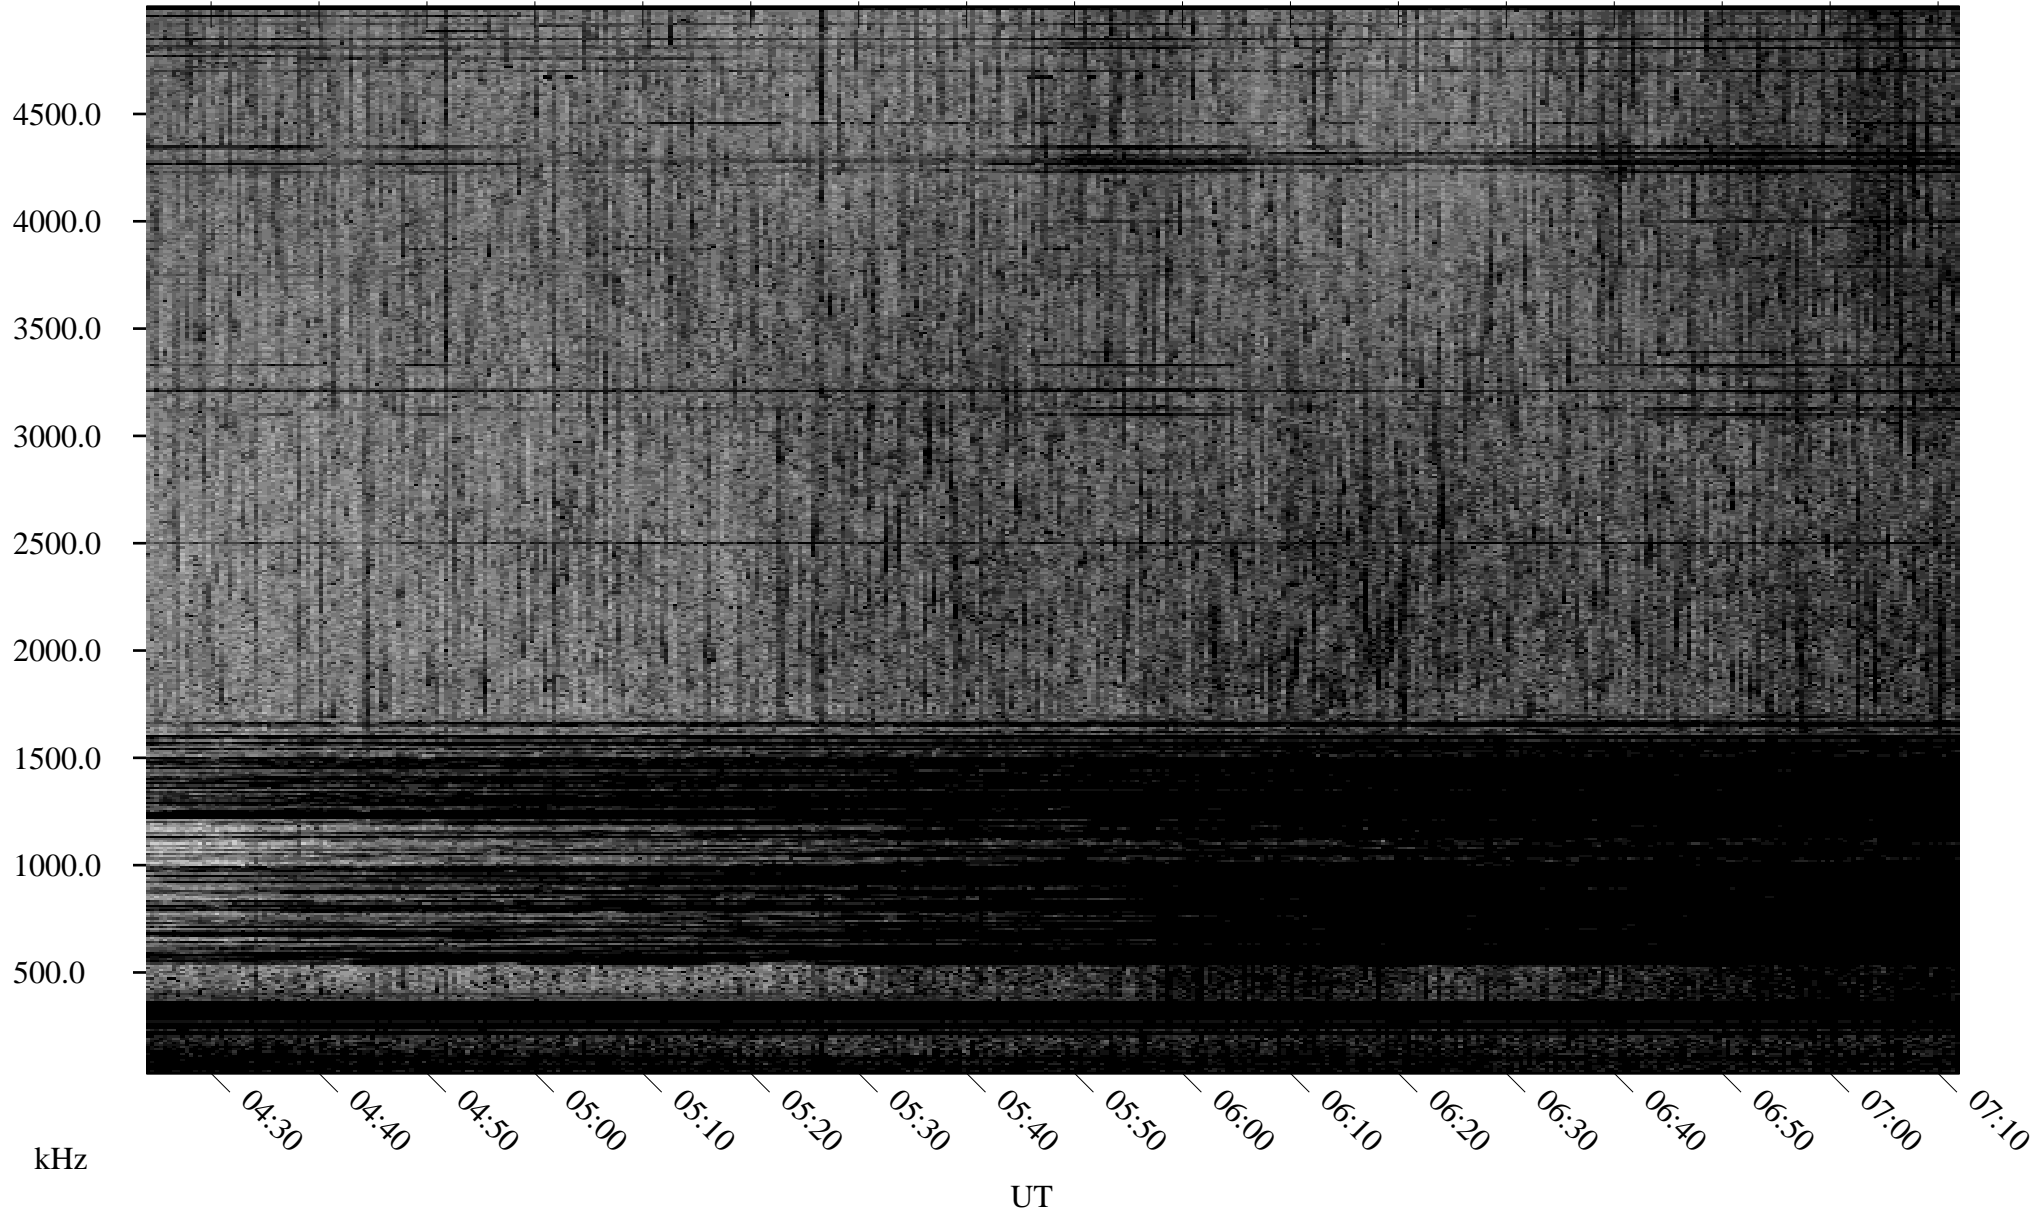

06/11/2001 Churchill, Manitoba

Linear Scale Black = 161 White = 15

ch01162l.r00m max_12

Page 1

06/11/2001 Churchill, Manitoba

Linear Scale Black = 161 White = 15

ch01162l.r00m max_12

Page 2

06/12/2001 Churchill, Manitoba

Linear Scale Black = 161 White = 15

ch01162l.r00m max_12

Page 3

06/12/2001 Churchill, Manitoba

Linear Scale Black = 161 White = 15

ch01162l.r00m max_12

Page 4

06/12/2001 Churchill, Manitoba

Linear Scale Black = 161 White = 15

ch01162l.r00m max_12

06/12/2001 Churchill, Manitoba

Linear Scale Black = 161 White = 15

ch01162l.r00m max_12

Page 6

06/12/2001 Churchill, Manitoba

Linear Scale Black = 161 White = 15

ch01162l.r00m max_12

Page 7

06/12/2001 Churchill, Manitoba

Linear Scale Black = 161 White = 15

ch01162l.r00m max_12