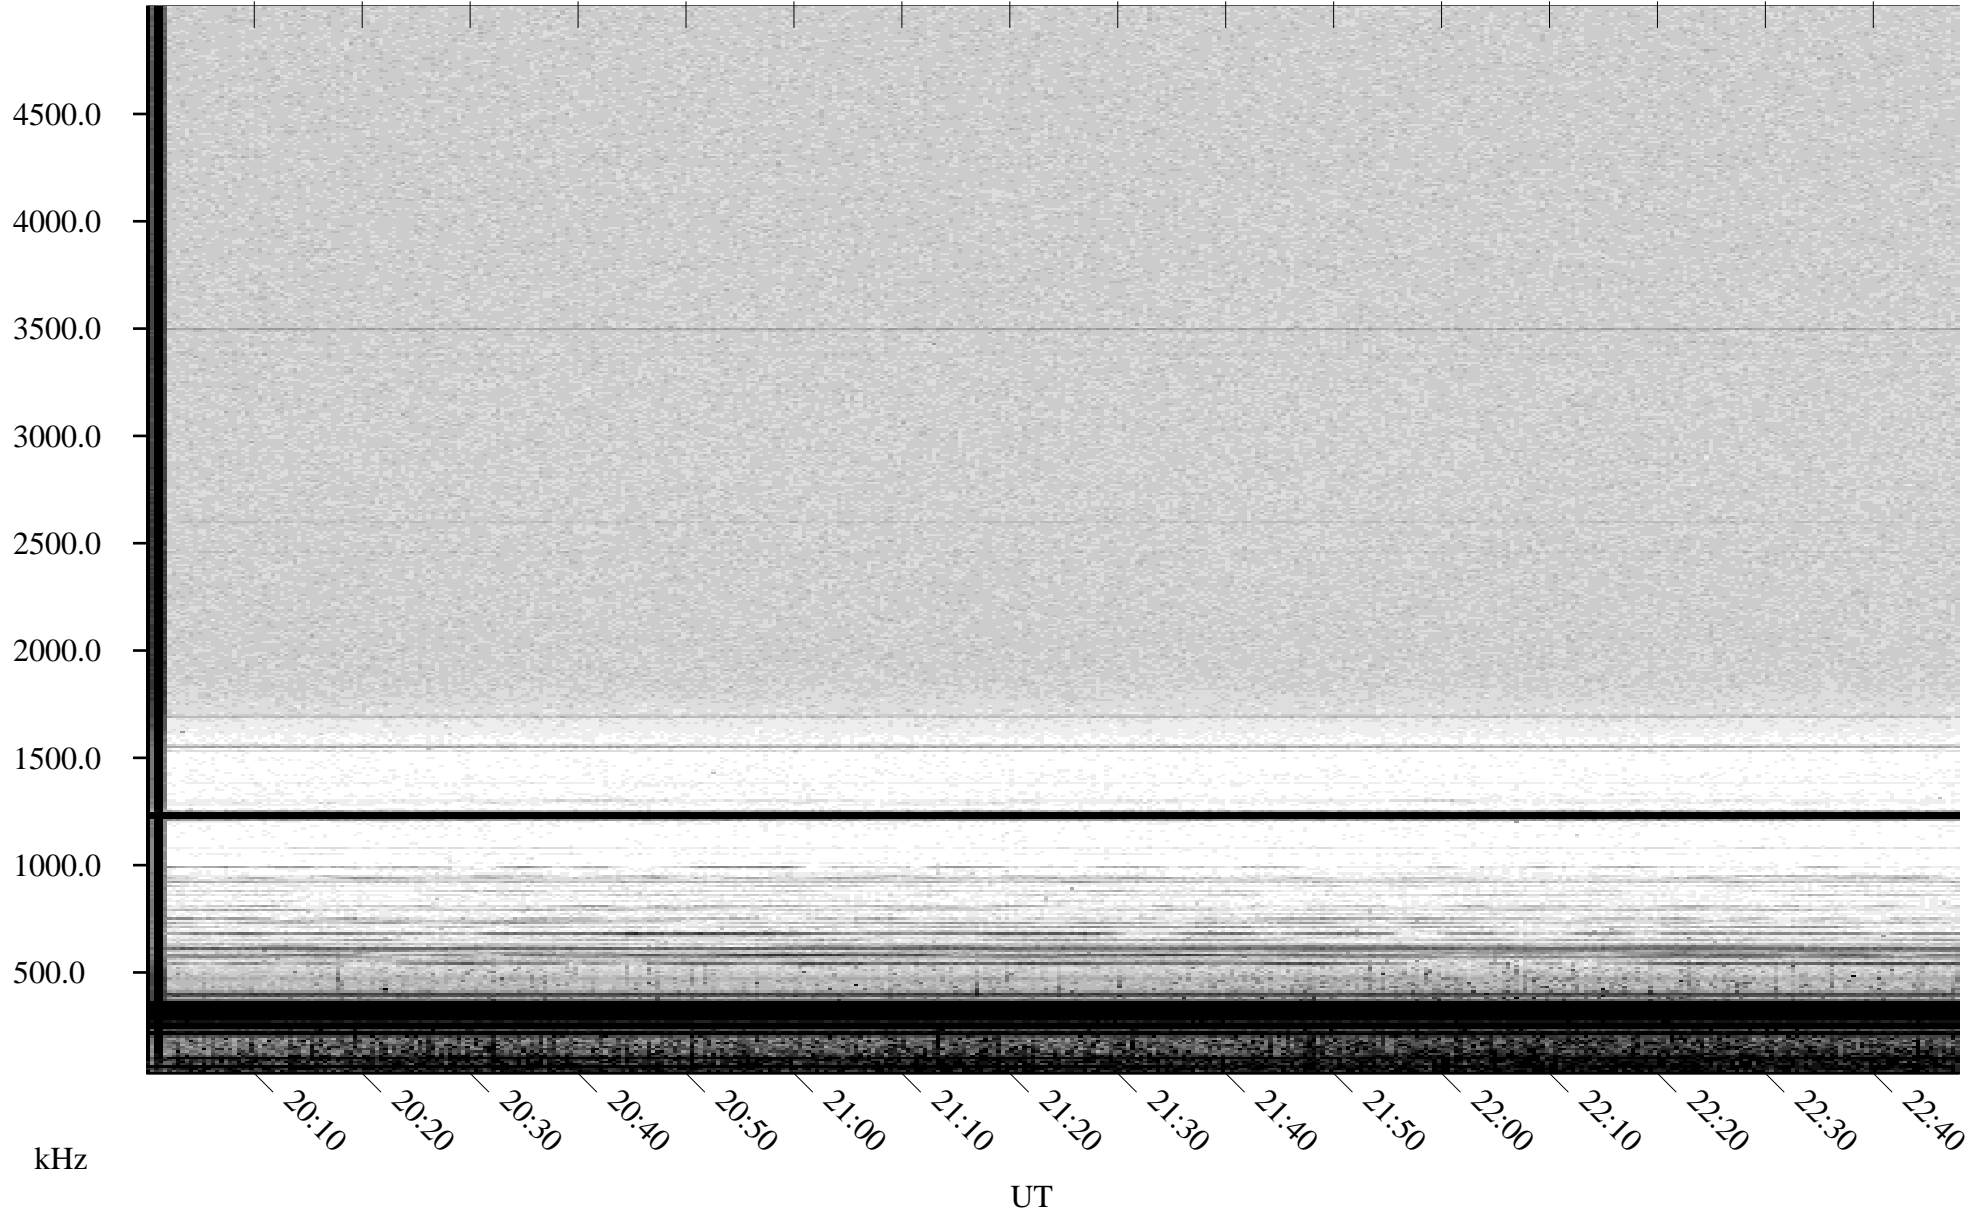

06/11/2001 Churchill, Manitoba

Linear Scale Black = 161 White = 15

ch01162l.r00m max_12

Page 1

06/11/2001 Churchill, Manitoba

Linear Scale Black = 161 White = 15

ch01162l.r00m max_12

Page 2

06/12/2001 Churchill, Manitoba

Linear Scale Black = 161 White = 15

ch01162l.r00m max_12

Page 3

06/12/2001 Churchill, Manitoba

Linear Scale Black = 161 White = 15

ch01162l.r00m max_12

Page 4

06/12/2001 Churchill, Manitoba

Linear Scale Black = 161 White = 15

ch01162l.r00m max_12

06/12/2001 Churchill, Manitoba

Linear Scale Black = 161 White = 15

ch01162l.r00m max_12

Page 6

06/12/2001 Churchill, Manitoba

Linear Scale Black = 161 White = 15

ch01162l.r00m max_12

Page 7

06/12/2001 Churchill, Manitoba

Linear Scale Black = 161 White = 15

ch01162l.r00m max_12