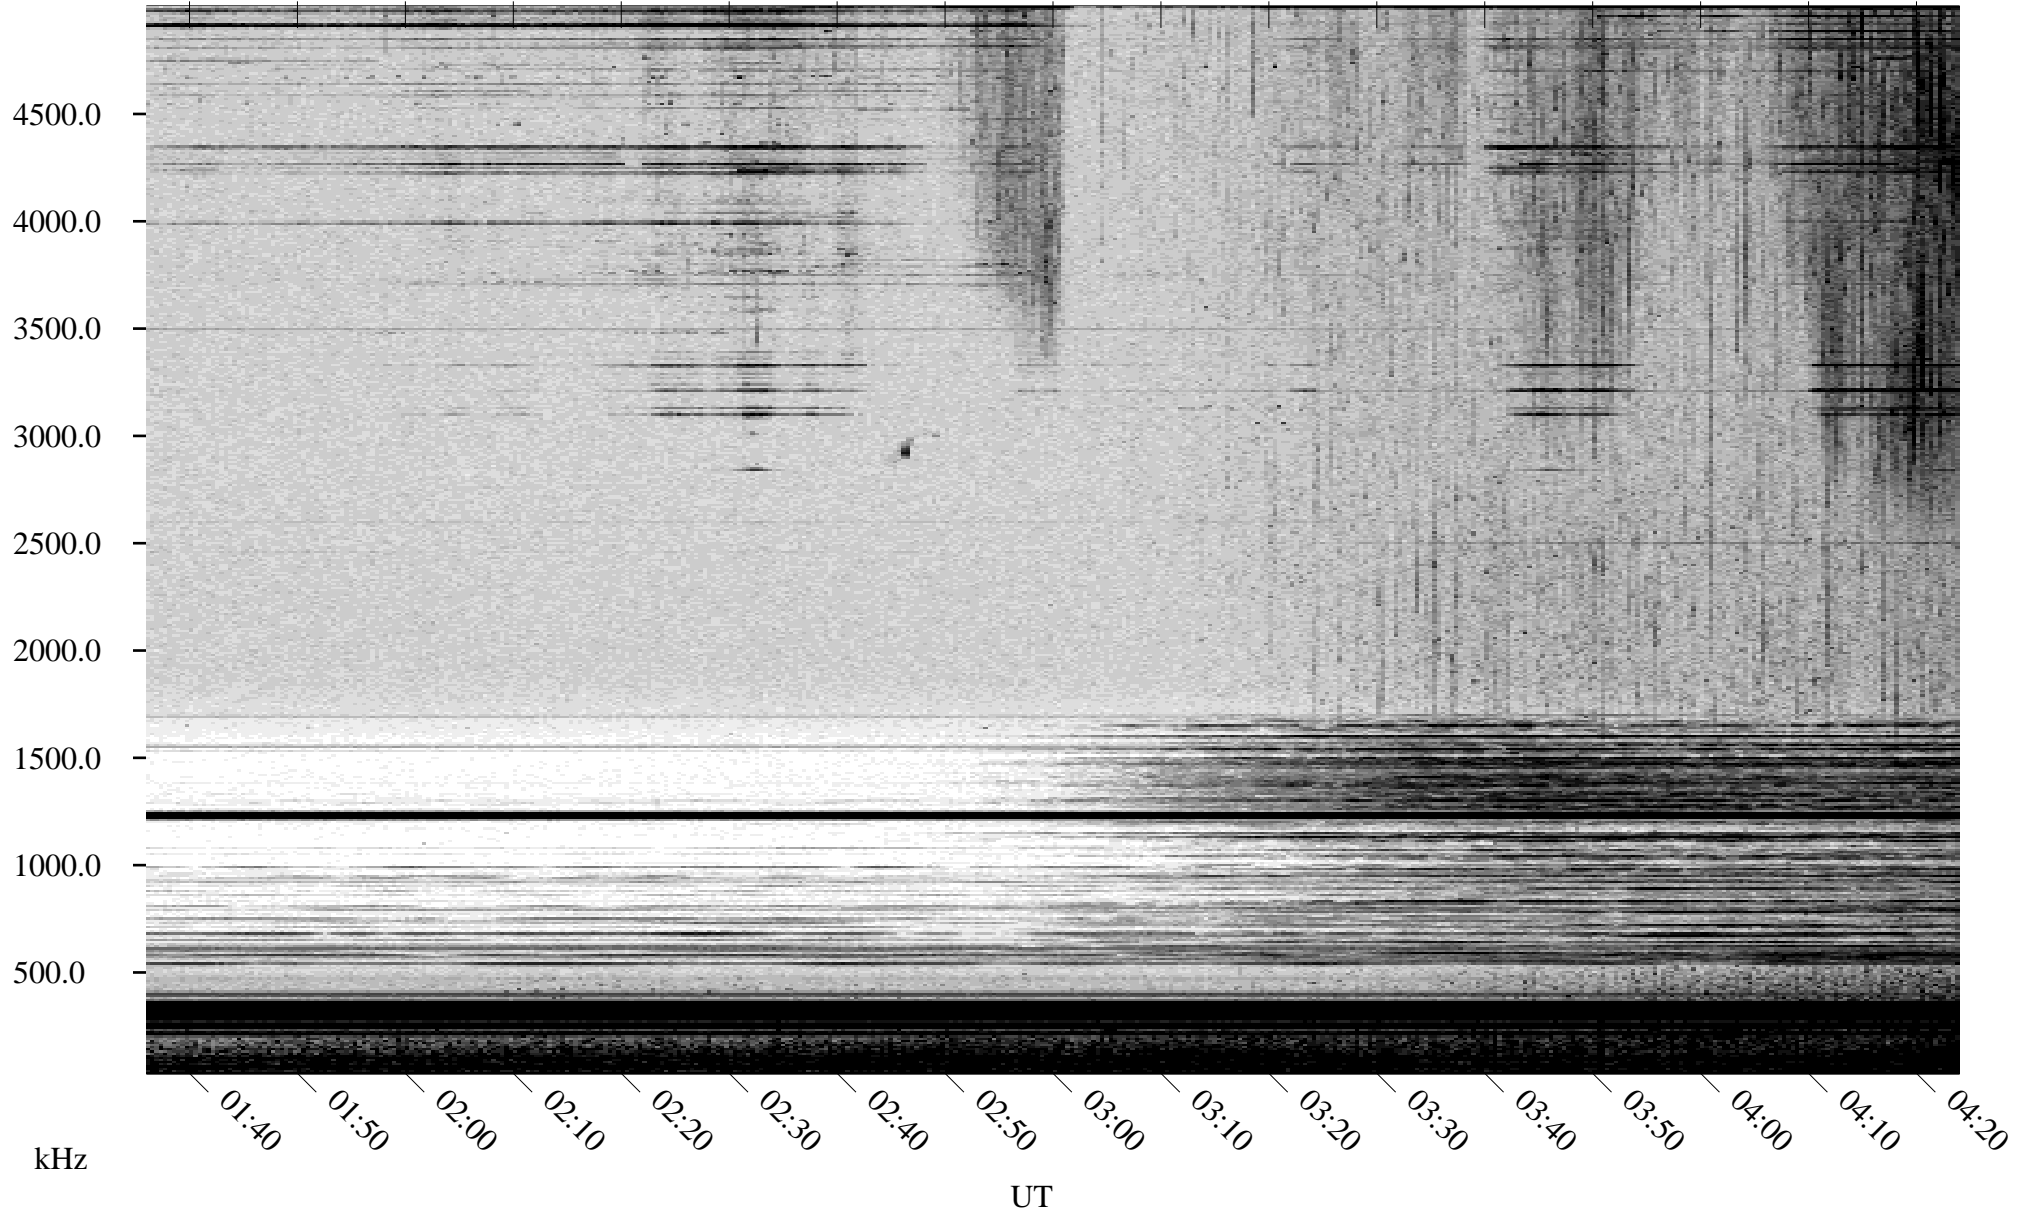

# 06/12/2001 Churchill, Manitoba

Linear Scale    Black = 161    White = 15

ch01163l.r00m max\_12

Page 1

# 06/12/2001 Churchill, Manitoba

Linear Scale    Black = 161    White = 15

ch01163l.r00m max\_12

Page 2

# 06/13/2001 Churchill, Manitoba

Linear Scale    Black = 161    White = 15

ch01163l.r00m max\_12

Page 3

# 06/13/2001 Churchill, Manitoba

Linear Scale    Black = 161    White = 15

ch01163l.r00m max\_12

Page 4