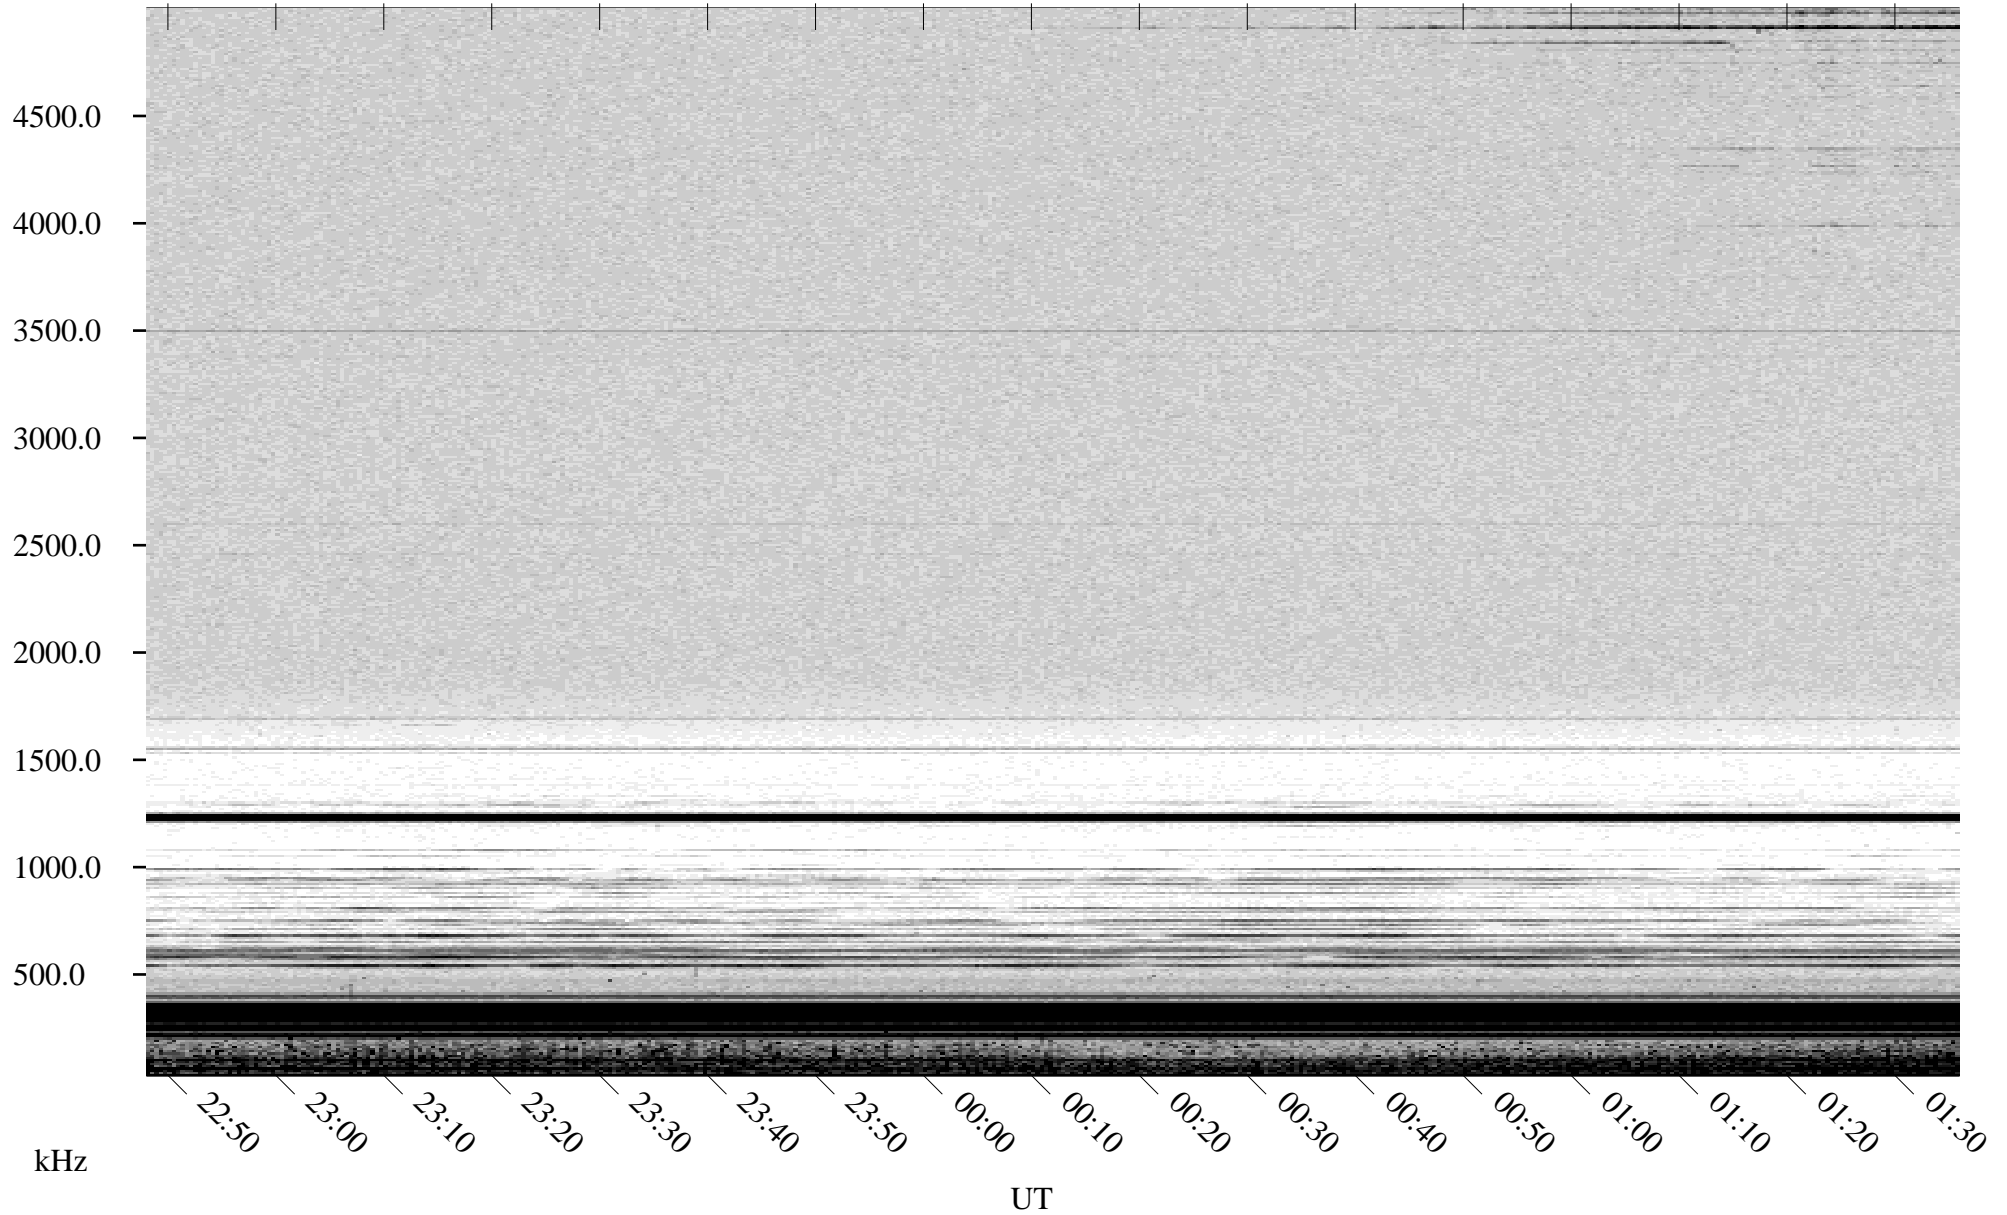

# 06/12/2001 Churchill, Manitoba

Linear Scale    Black = 161    White = 15

ch01163l.r00m max\_12

Page 1

# 06/12/2001 Churchill, Manitoba

Linear Scale    Black = 161    White = 15

ch01163l.r00m max\_12

Page 2

# 06/13/2001 Churchill, Manitoba

Linear Scale    Black = 161    White = 15

ch01163l.r00m max\_12

Page 3

# 06/13/2001 Churchill, Manitoba

Linear Scale    Black = 161    White = 15

ch01163l.r00m max\_12

Page 4