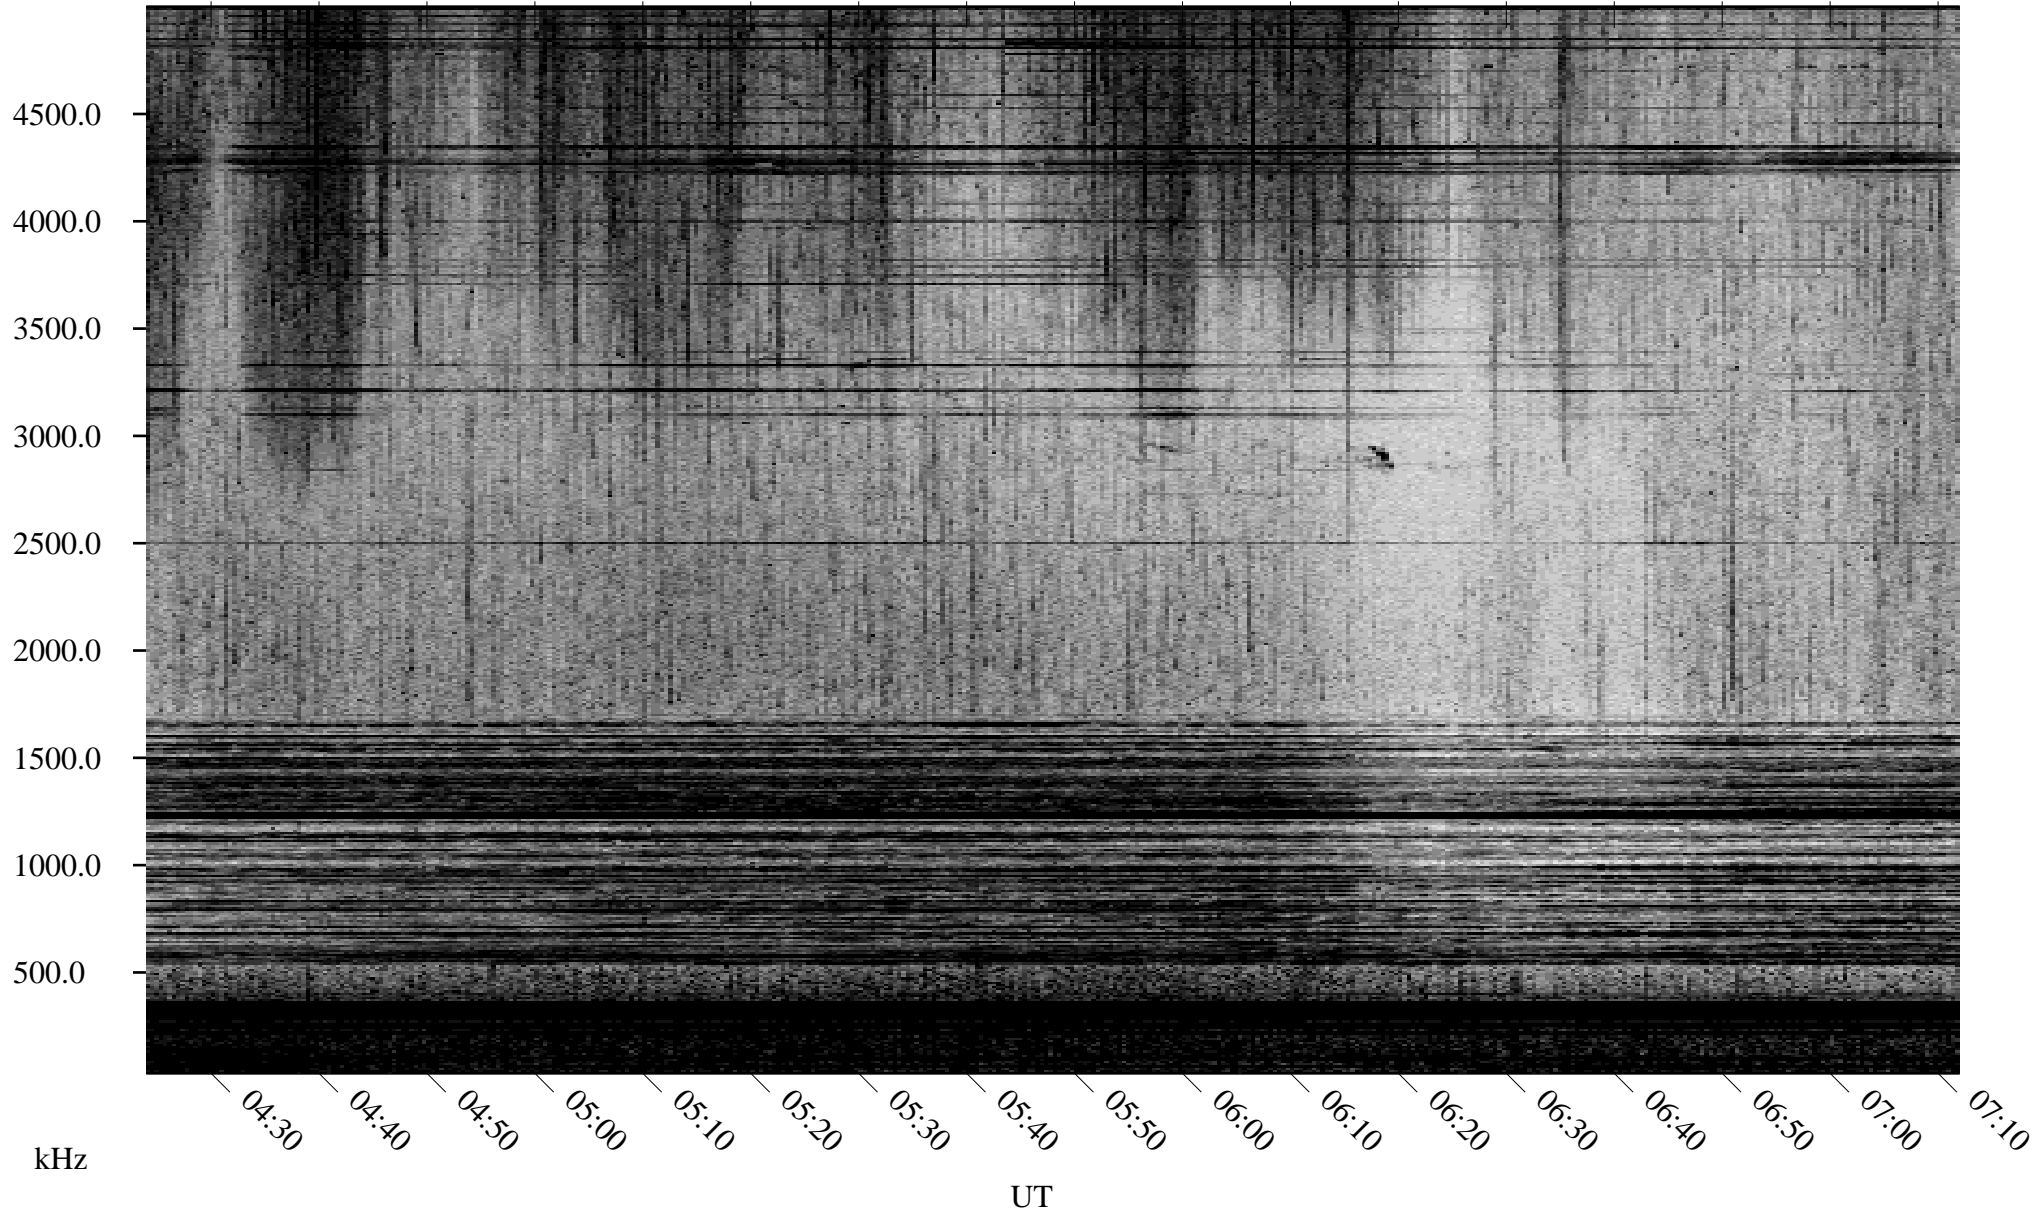

# 06/12/2001 Churchill, Manitoba

Linear Scale    Black = 161    White = 15

ch01163l.r00m max\_12

Page 1

# 06/12/2001 Churchill, Manitoba

Linear Scale    Black = 161    White = 15

ch01163l.r00m max\_12

Page 2

# 06/13/2001 Churchill, Manitoba

Linear Scale    Black = 161    White = 15

ch01163l.r00m max\_12

Page 3

# 06/13/2001 Churchill, Manitoba

Linear Scale    Black = 161    White = 15

ch01163l.r00m max\_12

Page 4