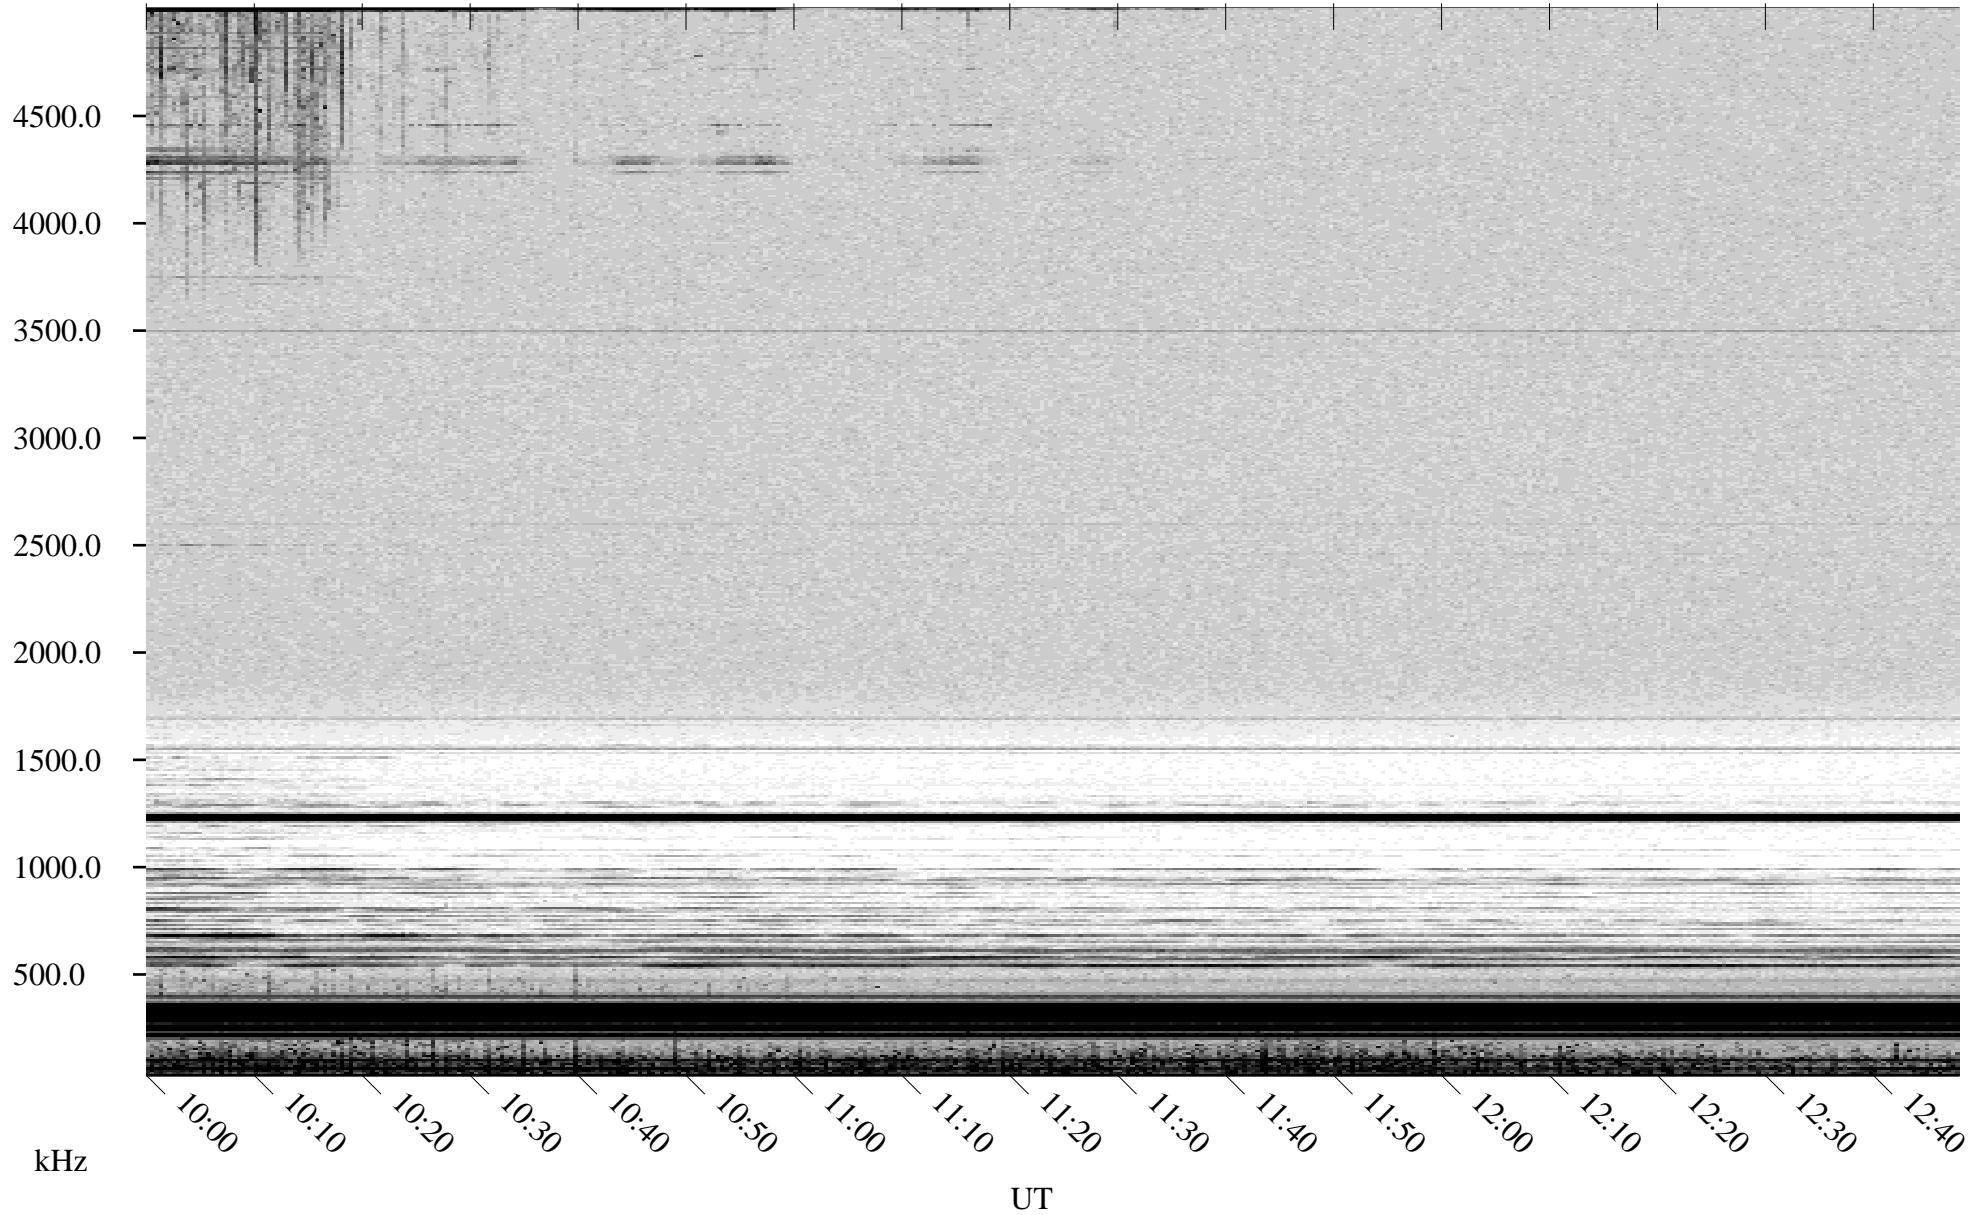

# 06/13/2001 Churchill, Manitoba

Linear Scale    Black = 161    White = 15

ch01163l.r00m max\_12

Page 4

# 06/13/2001 Churchill, Manitoba

Linear Scale    Black = 161    White = 15

ch01163l.r00m max\_12

Page 5

# 06/13/2001 Churchill, Manitoba

Linear Scale    Black = 161    White = 15

ch01163l.r00m max\_12

Page 6

# 06/13/2001 Churchill, Manitoba

Linear Scale    Black = 161    White = 15

ch01163l.r00m max\_12

Page 7