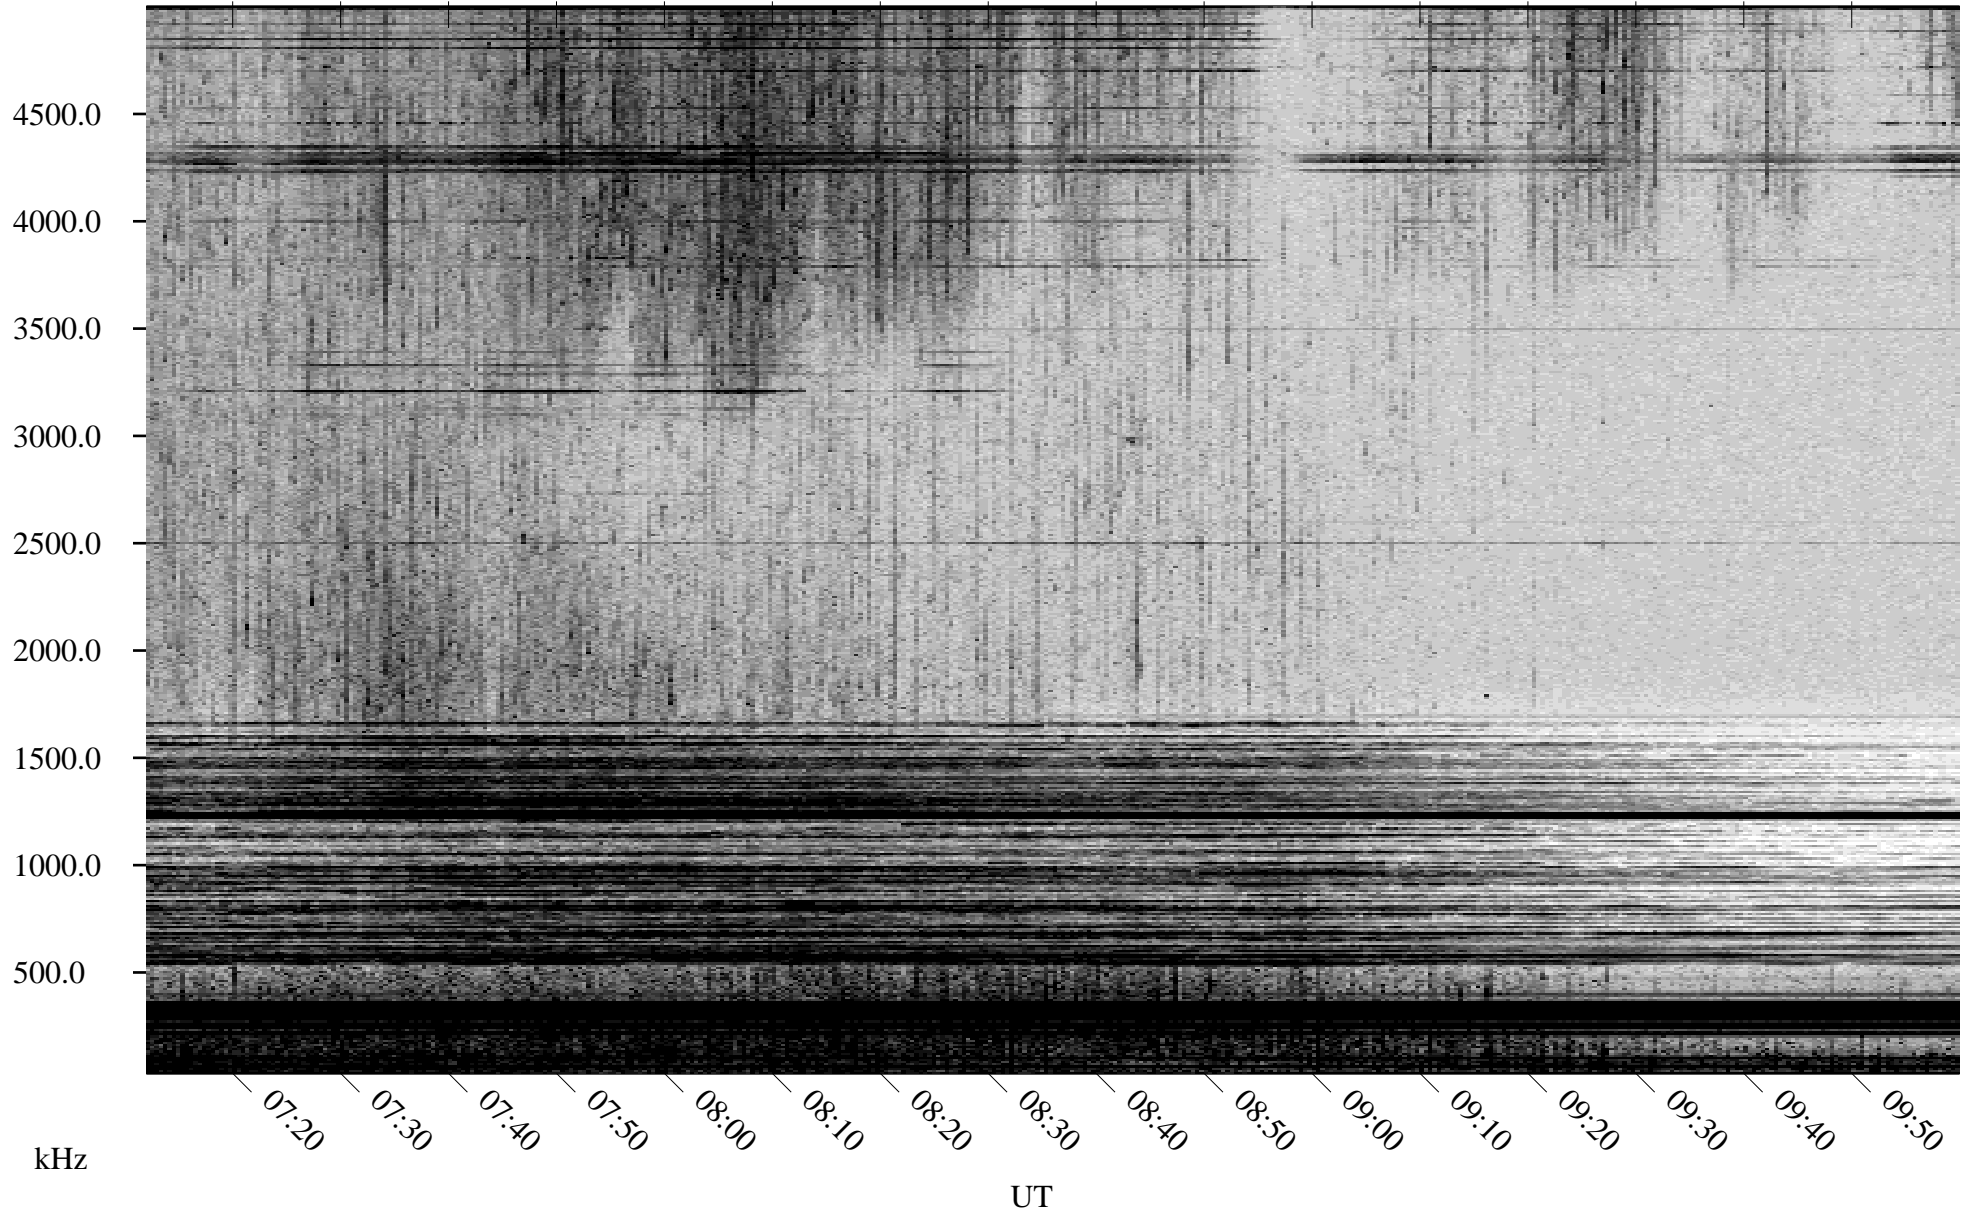

# 06/13/2001 Churchill, Manitoba

Linear Scale    Black = 161    White = 15

ch01163l.r00m max\_12

Page 3

# 06/13/2001 Churchill, Manitoba

Linear Scale    Black = 161    White = 15

ch01163l.r00m max\_12

Page 4

# 06/13/2001 Churchill, Manitoba

Linear Scale    Black = 161    White = 15

ch01163l.r00m max\_12

Page 5

# 06/13/2001 Churchill, Manitoba

Linear Scale    Black = 161    White = 15

ch01163l.r00m max\_12

Page 6