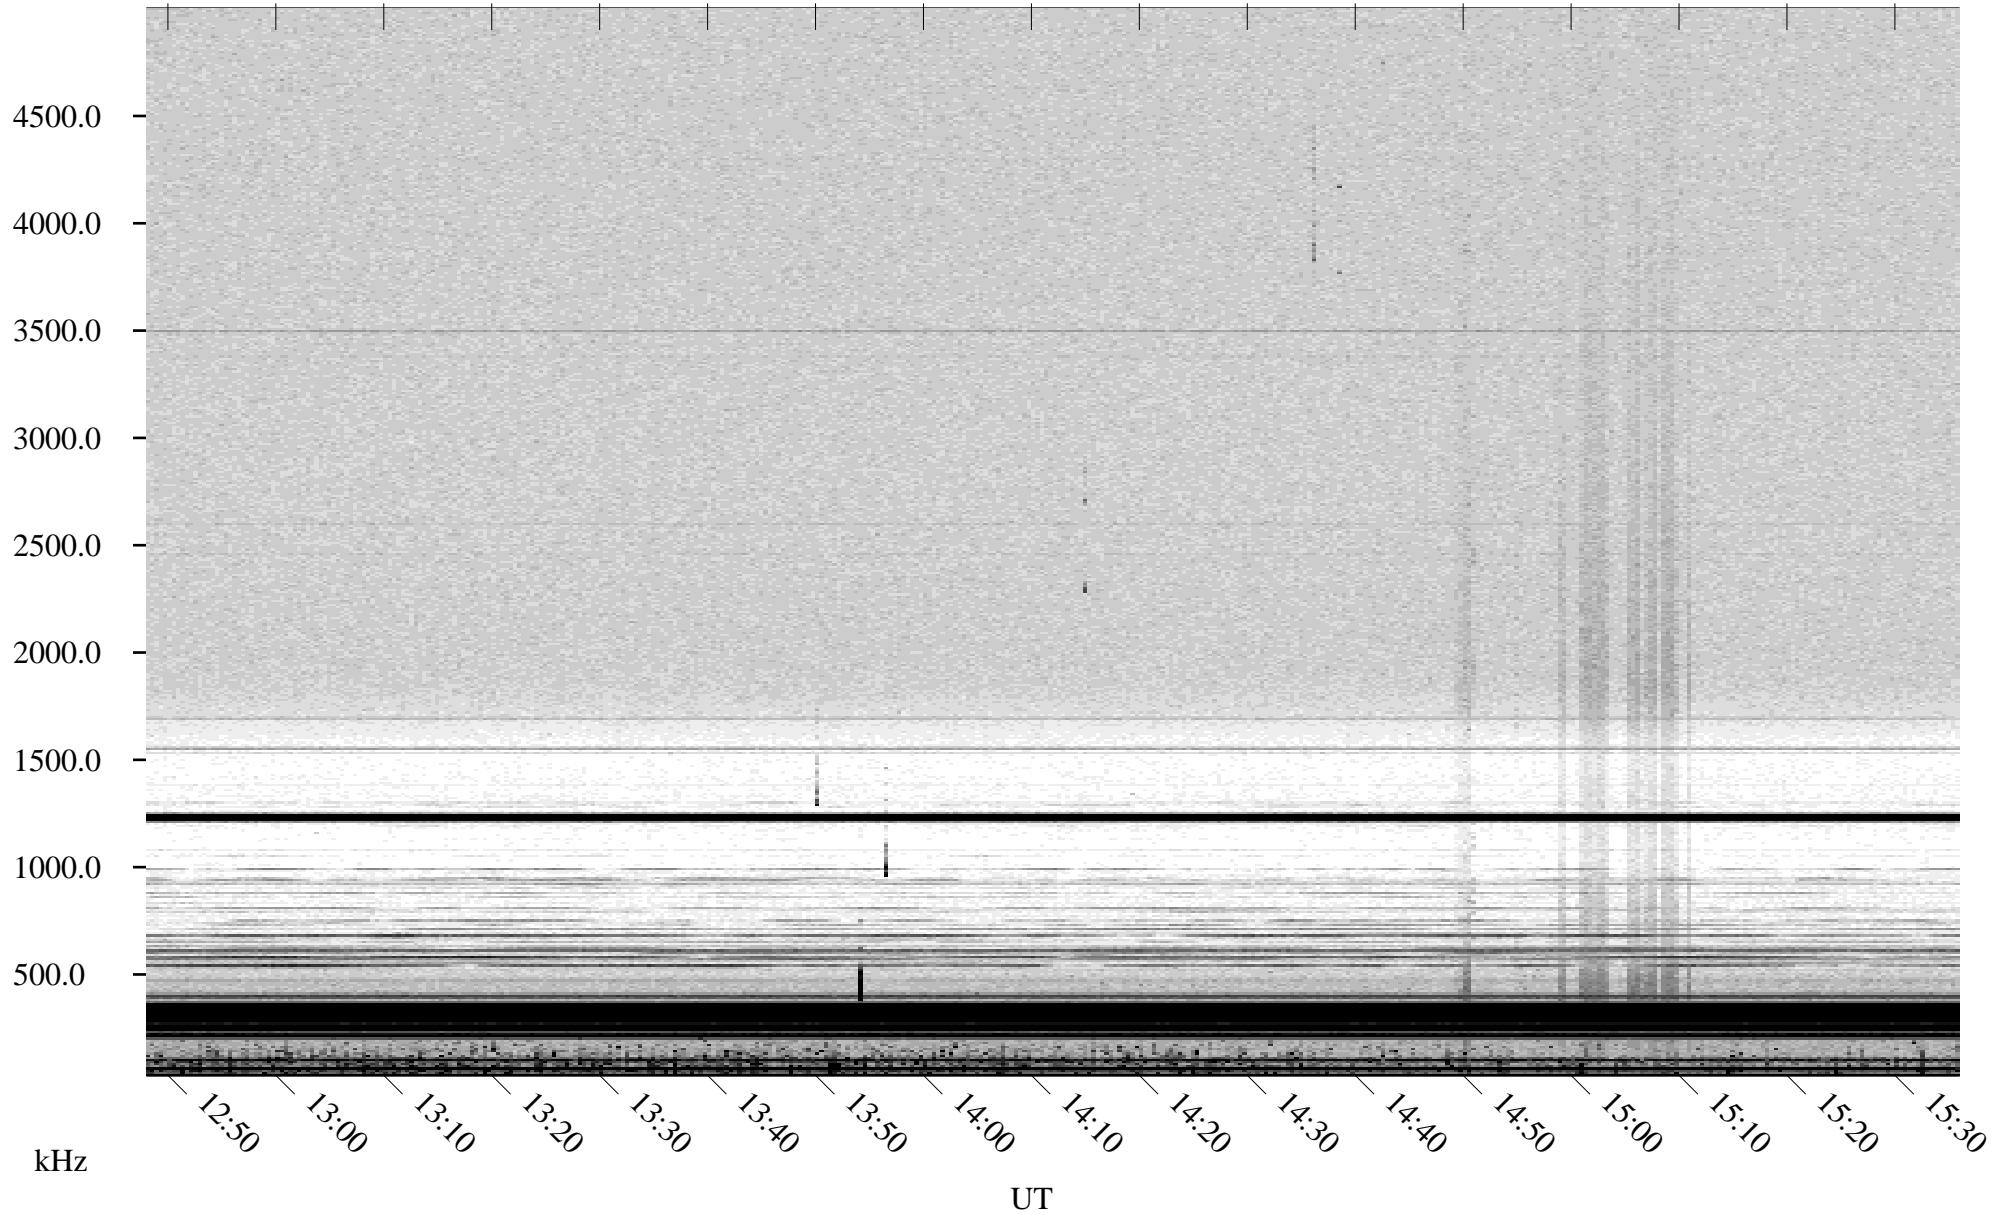

# 06/13/2001 Churchill, Manitoba

Linear Scale    Black = 161    White = 15

ch01163l.r00m max\_12

Page 5

# 06/13/2001 Churchill, Manitoba

Linear Scale    Black = 161    White = 15

ch01163l.r00m max\_12

Page 6

# 06/13/2001 Churchill, Manitoba

Linear Scale    Black = 161    White = 15

ch01163l.r00m max\_12

Page 7

# 06/13/2001 Churchill, Manitoba

Linear Scale    Black = 161    White = 15

ch01163l.r00m max\_12

Page 8