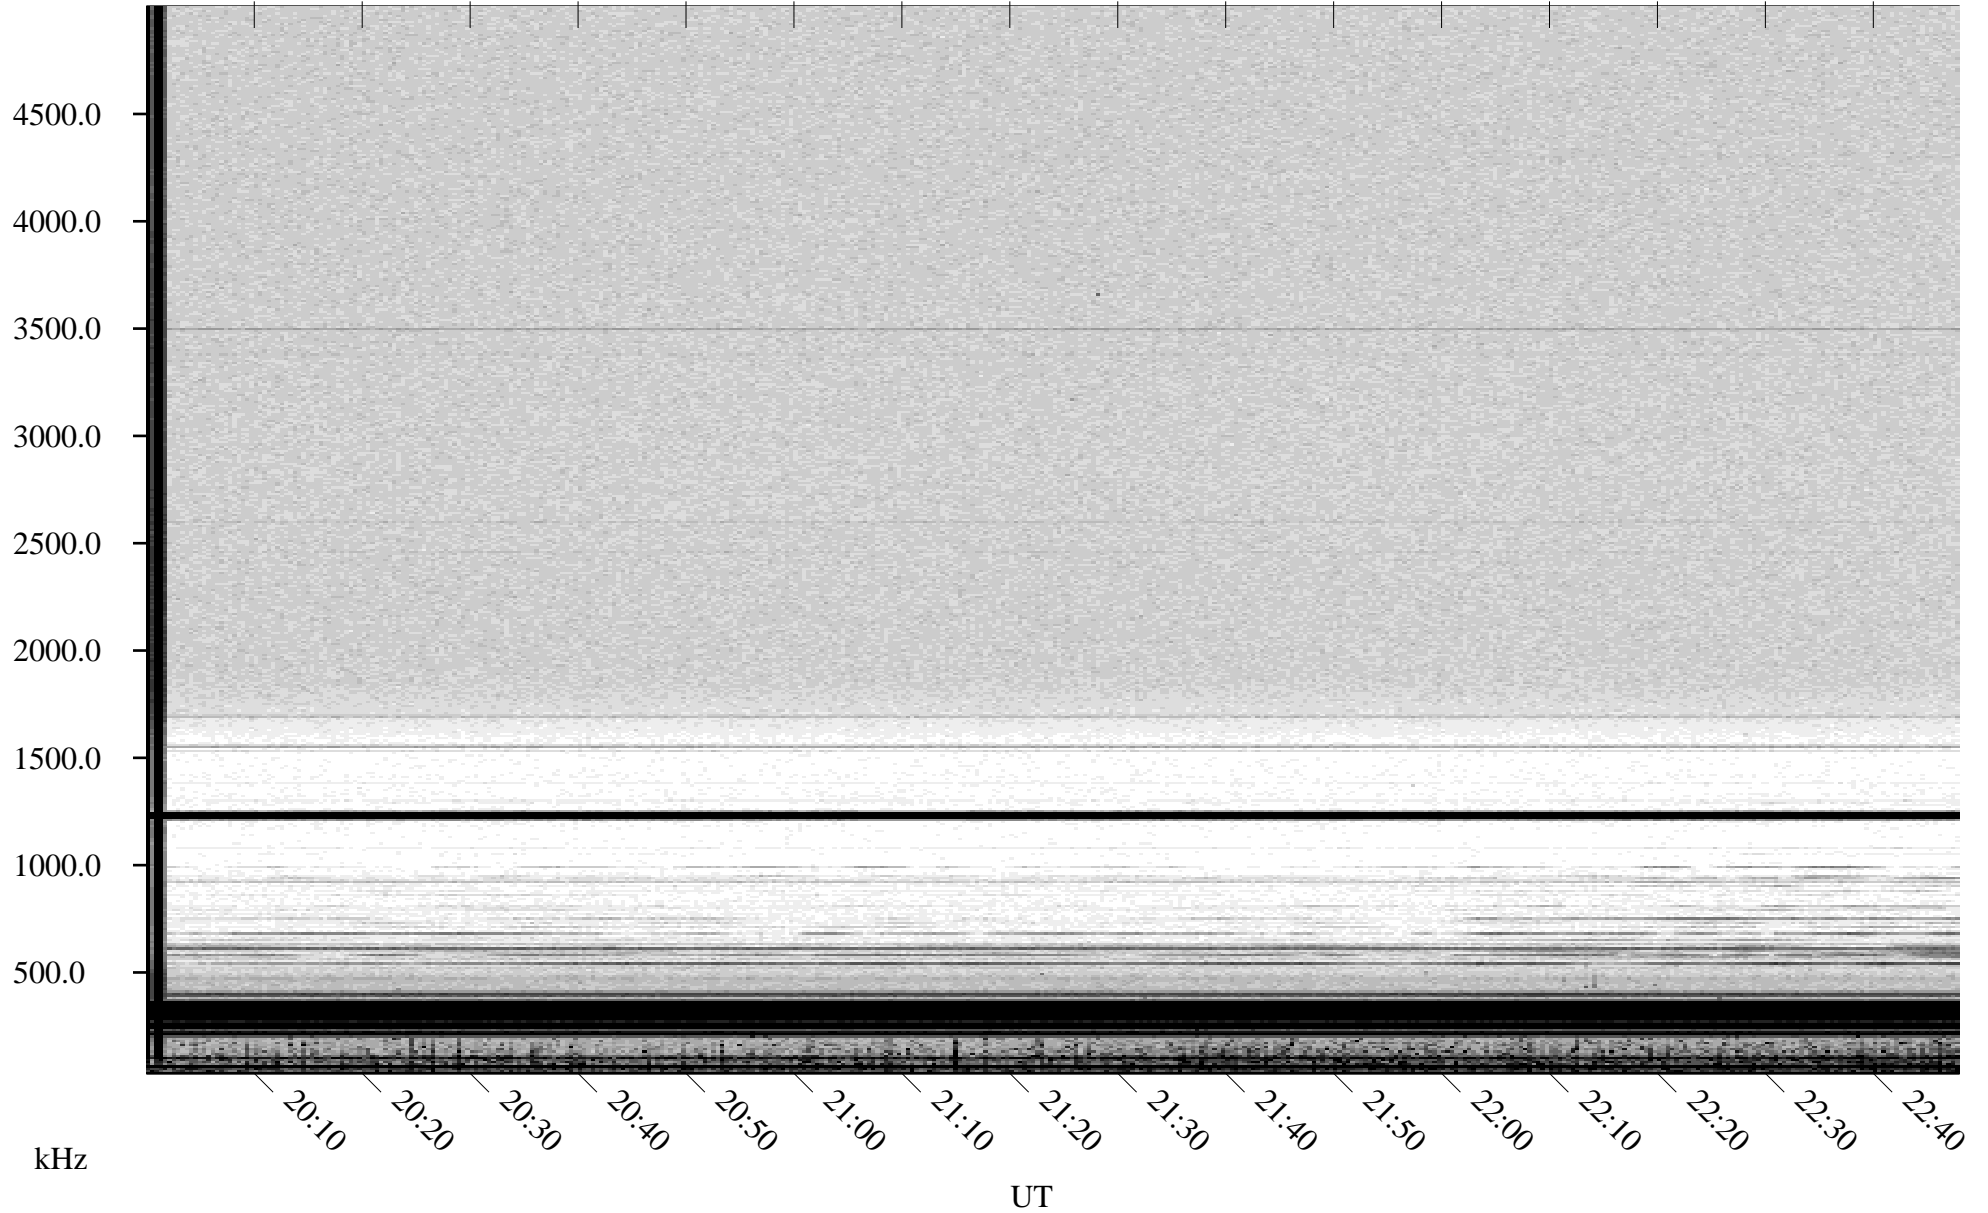

# 06/12/2001 Churchill, Manitoba

Linear Scale    Black = 161    White = 15

ch01163l.r00m max\_12

Page 1

# 06/12/2001 Churchill, Manitoba

Linear Scale    Black = 161    White = 15

ch01163l.r00m max\_12

Page 2

# 06/13/2001 Churchill, Manitoba

Linear Scale    Black = 161    White = 15

ch01163l.r00m max\_12

Page 3

# 06/13/2001 Churchill, Manitoba

Linear Scale    Black = 161    White = 15

ch01163l.r00m max\_12

Page 4