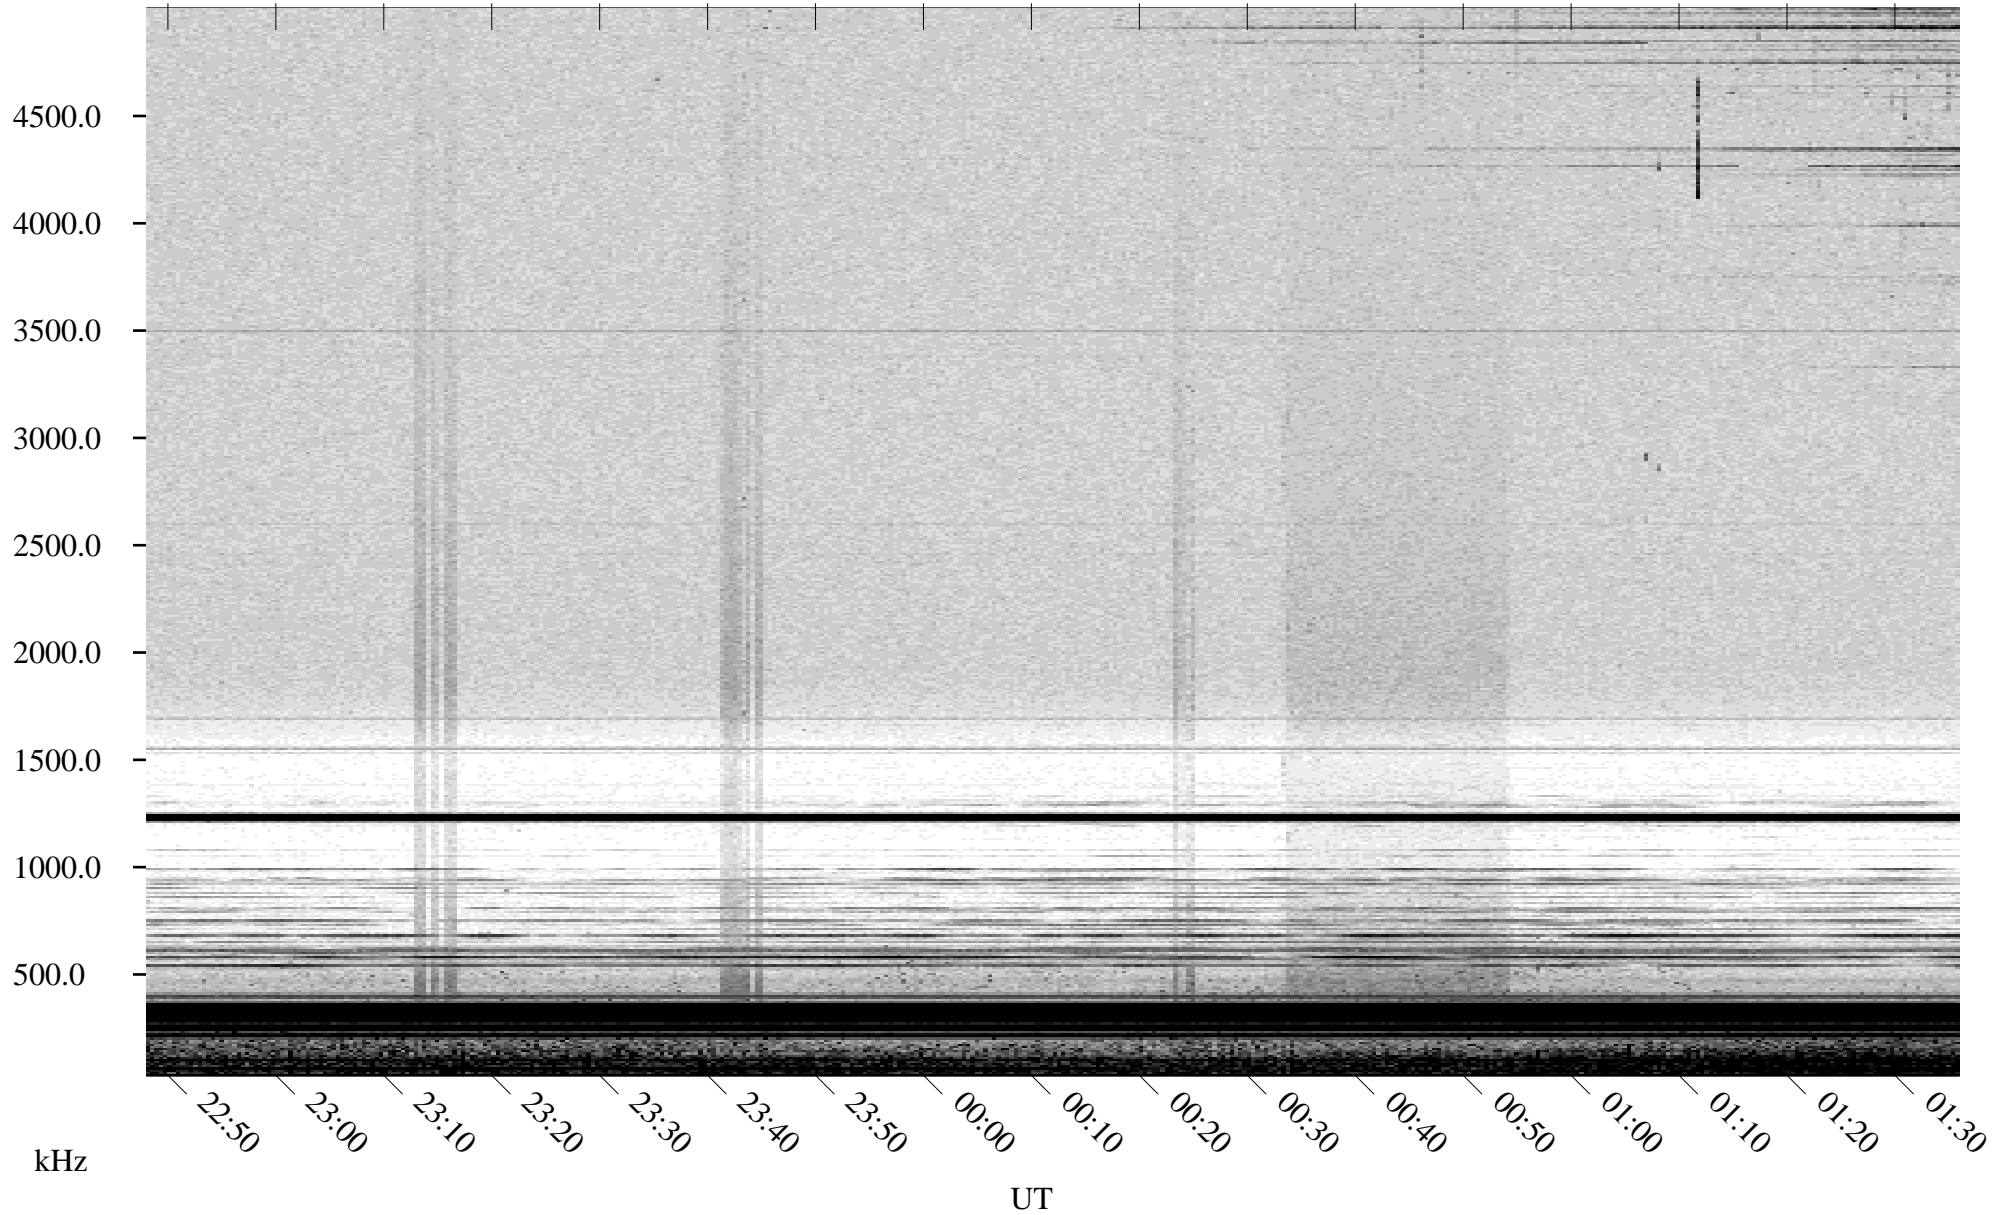

06/13/2001 Churchill, Manitoba

Linear Scale Black = 161 White = 15

ch01164l.r00m max_12

Page 1

06/13/2001 Churchill, Manitoba

Linear Scale Black = 161 White = 15

ch01164l.r00m max_12

Page 2

06/14/2001 Churchill, Manitoba

Linear Scale Black = 161 White = 15

ch01164l.r00m max_12

Page 3

06/14/2001 Churchill, Manitoba

Linear Scale Black = 161 White = 15

ch01164l.r00m max_12

Page 4

06/14/2001 Churchill, Manitoba

Linear Scale Black = 161 White = 15

ch01164l.r00m max_12

Page 5

06/14/2001 Churchill, Manitoba

Linear Scale Black = 161 White = 15

ch01164l.r00m max_12

Page 6

06/14/2001 Churchill, Manitoba

Linear Scale Black = 161 White = 15

ch01164l.r00m max_12

Page 7

06/14/2001 Churchill, Manitoba

Linear Scale Black = 161 White = 15

ch01164l.r00m max_12

Page 8