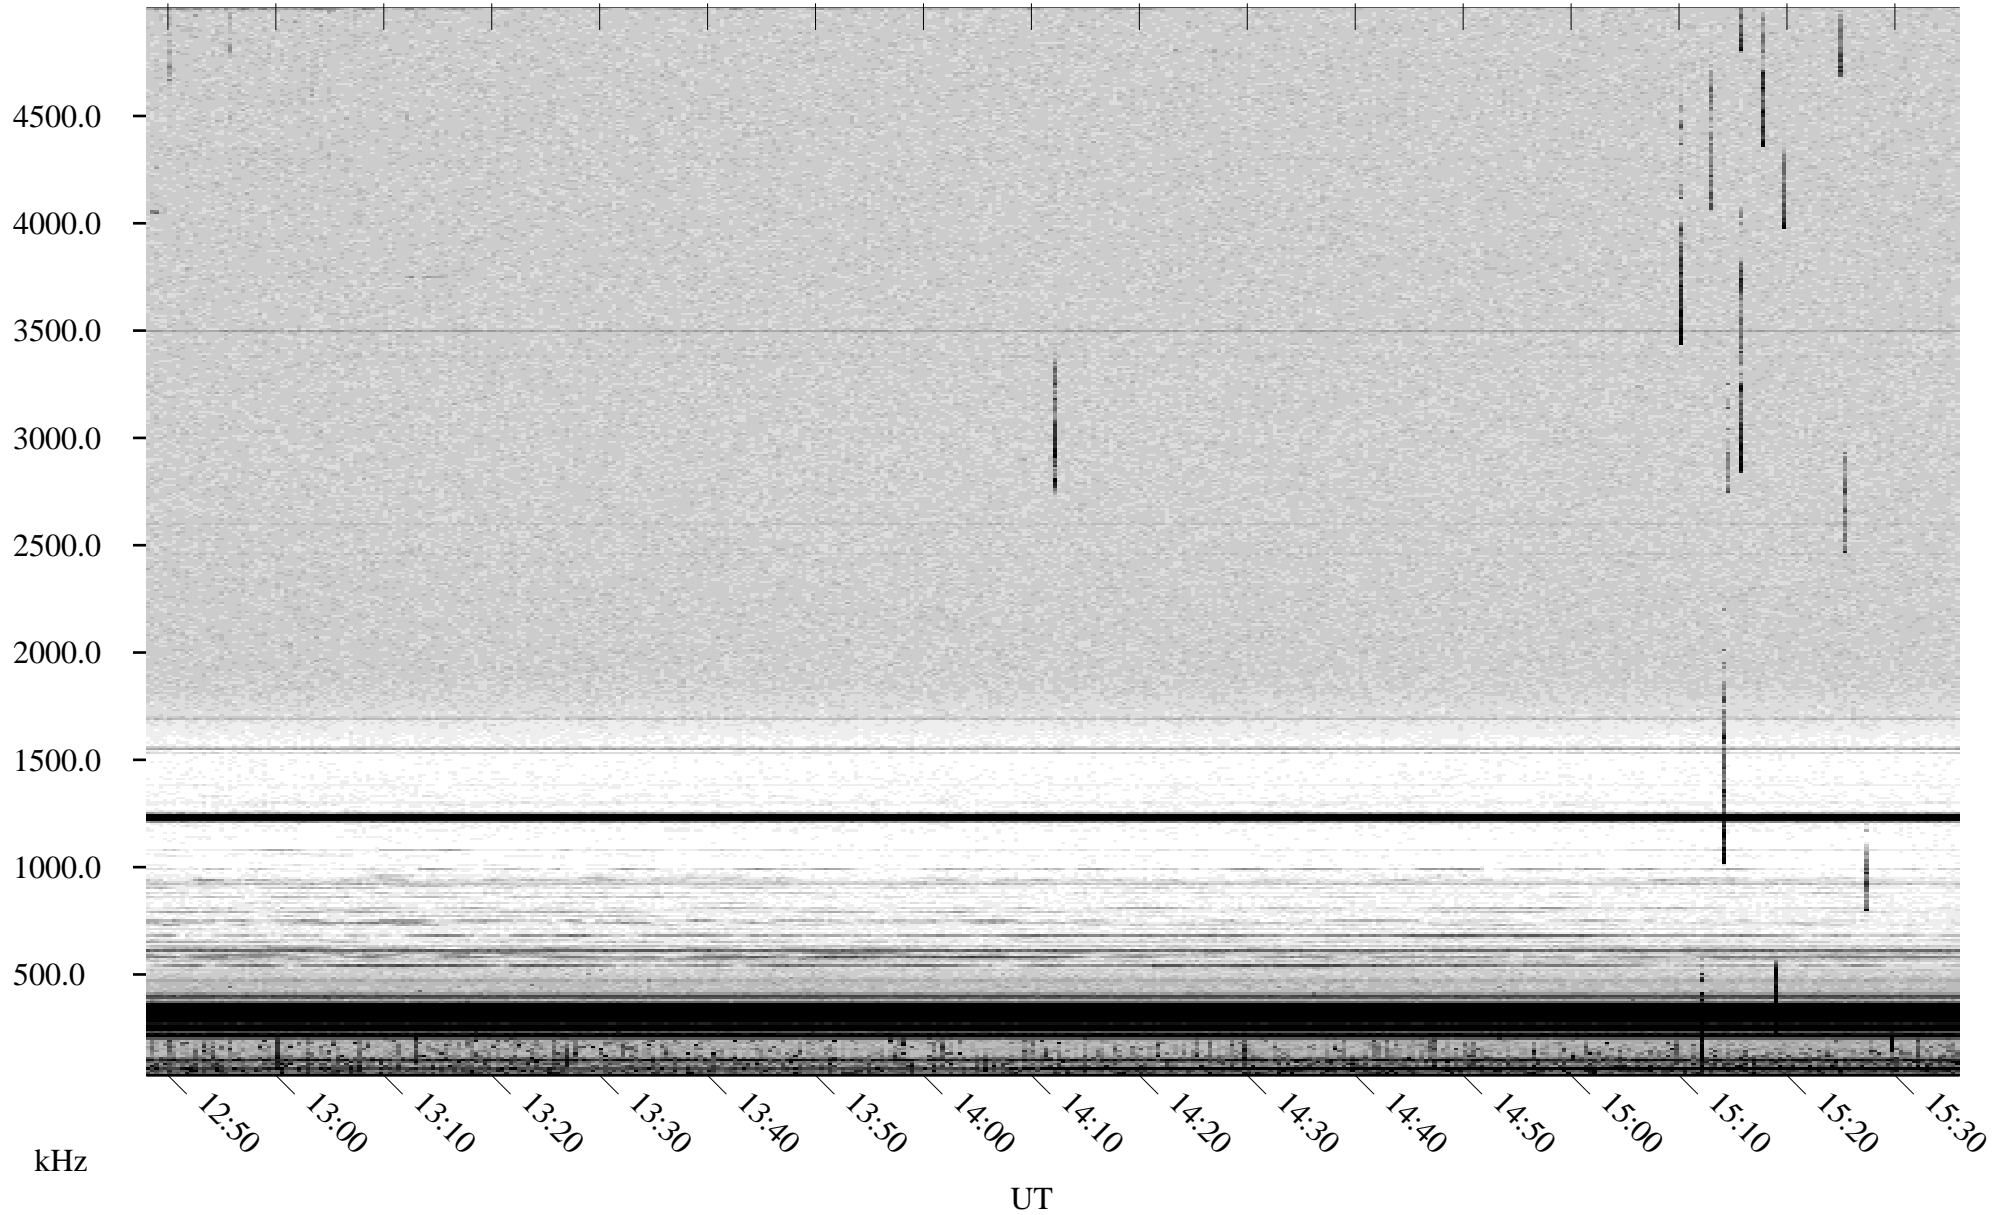

06/13/2001 Churchill, Manitoba

Linear Scale Black = 161 White = 15

ch01164l.r00m max_12

Page 1

06/13/2001 Churchill, Manitoba

Linear Scale Black = 161 White = 15

ch01164l.r00m max_12

Page 2

06/14/2001 Churchill, Manitoba

Linear Scale Black = 161 White = 15

ch01164l.r00m max_12

Page 3

06/14/2001 Churchill, Manitoba

Linear Scale Black = 161 White = 15

ch01164l.r00m max_12

Page 4

06/14/2001 Churchill, Manitoba

Linear Scale Black = 161 White = 15

ch01164l.r00m max_12

Page 5

06/14/2001 Churchill, Manitoba

Linear Scale Black = 161 White = 15

ch01164l.r00m max_12

Page 6

06/14/2001 Churchill, Manitoba

Linear Scale Black = 161 White = 15

ch01164l.r00m max_12

Page 7

06/14/2001 Churchill, Manitoba

Linear Scale Black = 161 White = 15

ch01164l.r00m max_12

Page 8