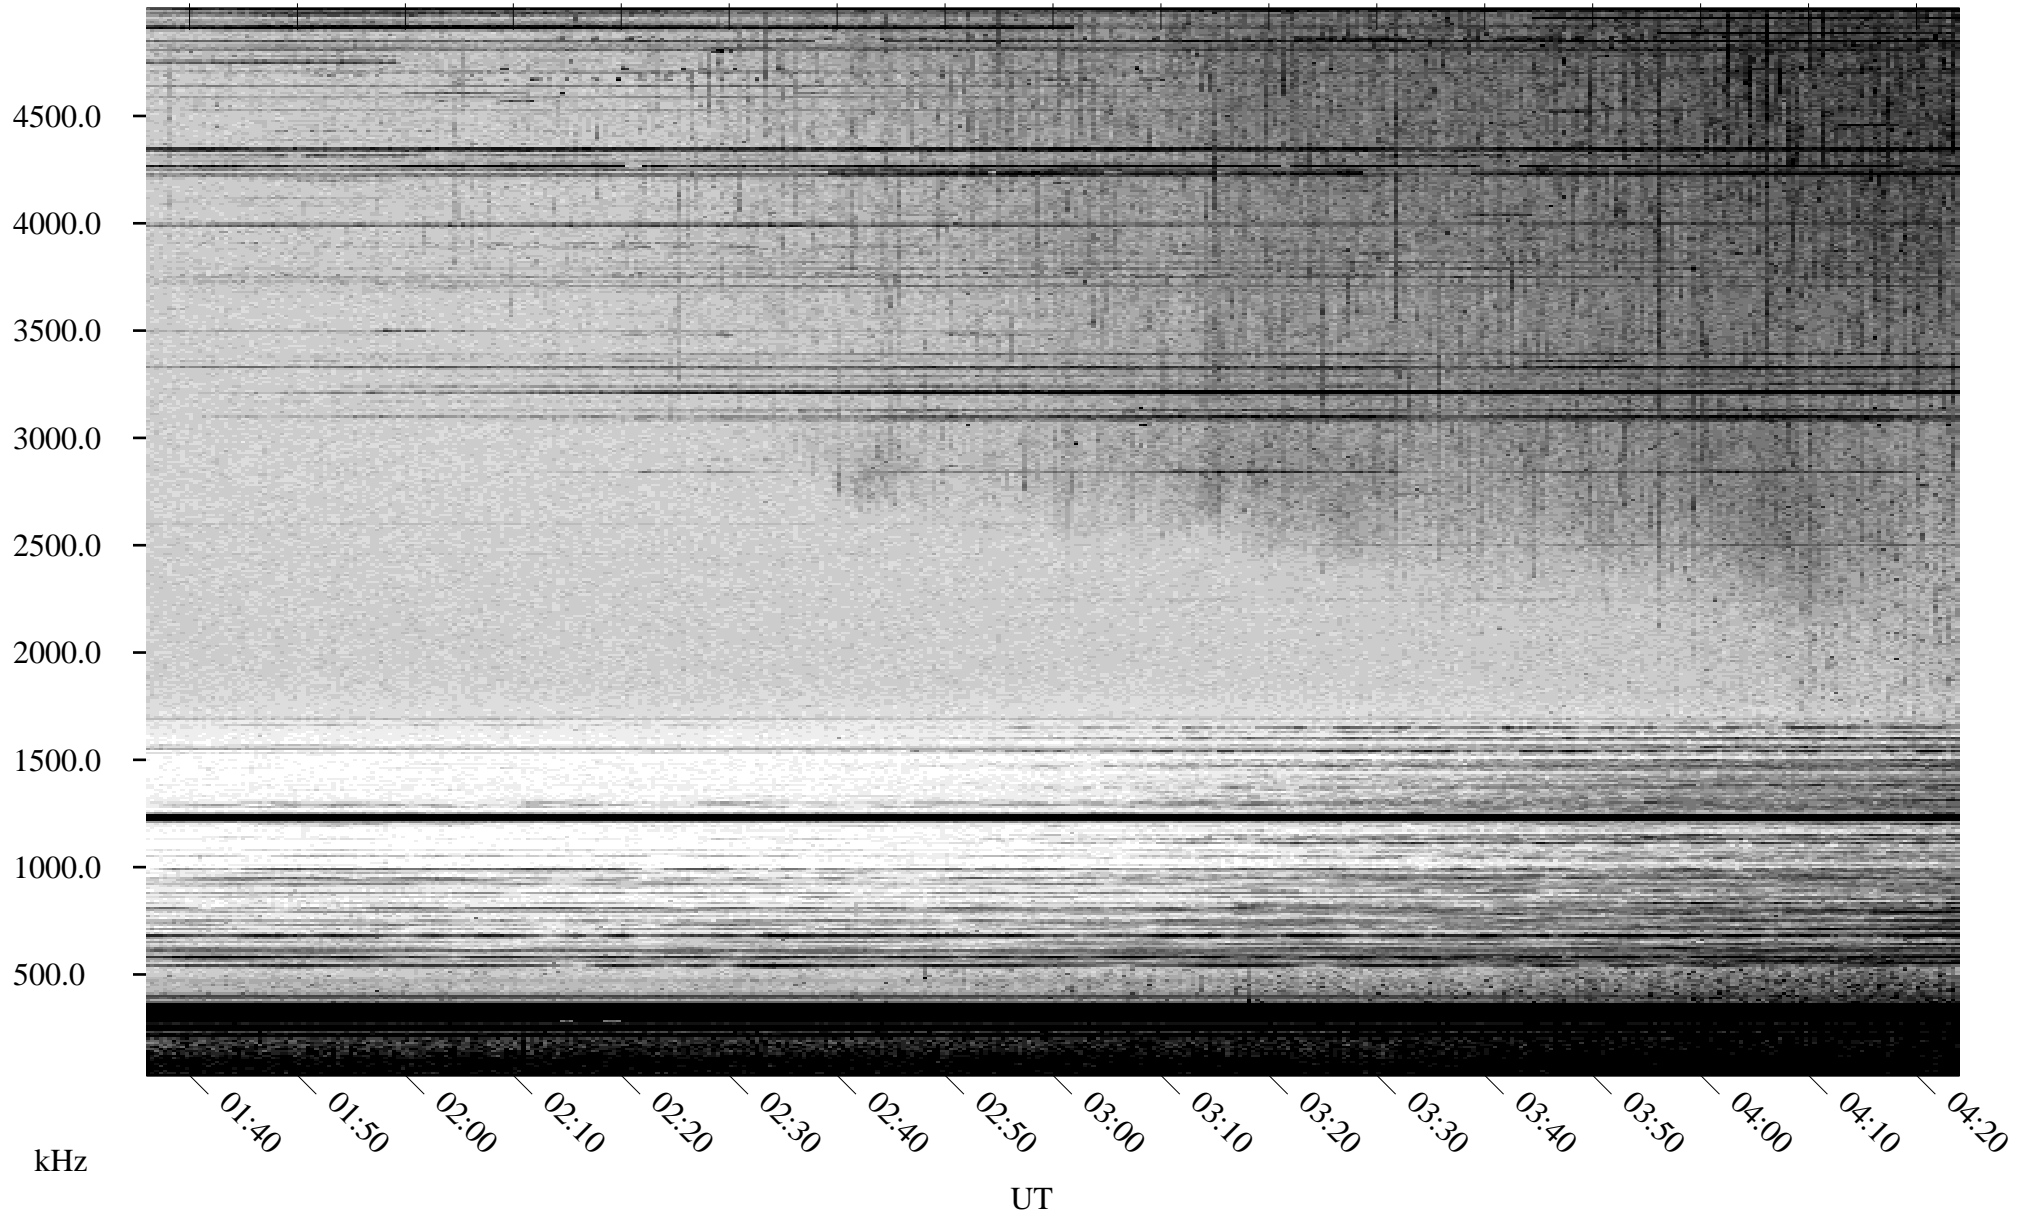

06/13/2001 Churchill, Manitoba

Linear Scale Black = 161 White = 15

ch01164l.r00m max_12

Page 1

06/13/2001 Churchill, Manitoba

Linear Scale Black = 161 White = 15

ch01164l.r00m max_12

Page 2

06/14/2001 Churchill, Manitoba

Linear Scale Black = 161 White = 15

ch01164l.r00m max_12

Page 3

06/14/2001 Churchill, Manitoba

Linear Scale Black = 161 White = 15

ch01164l.r00m max_12

Page 4

06/14/2001 Churchill, Manitoba

Linear Scale Black = 161 White = 15

ch01164l.r00m max_12

Page 5

06/14/2001 Churchill, Manitoba

Linear Scale Black = 161 White = 15

ch01164l.r00m max_12

Page 6

06/14/2001 Churchill, Manitoba

Linear Scale Black = 161 White = 15

ch01164l.r00m max_12

Page 7

06/14/2001 Churchill, Manitoba

Linear Scale Black = 161 White = 15

ch01164l.r00m max_12

Page 8