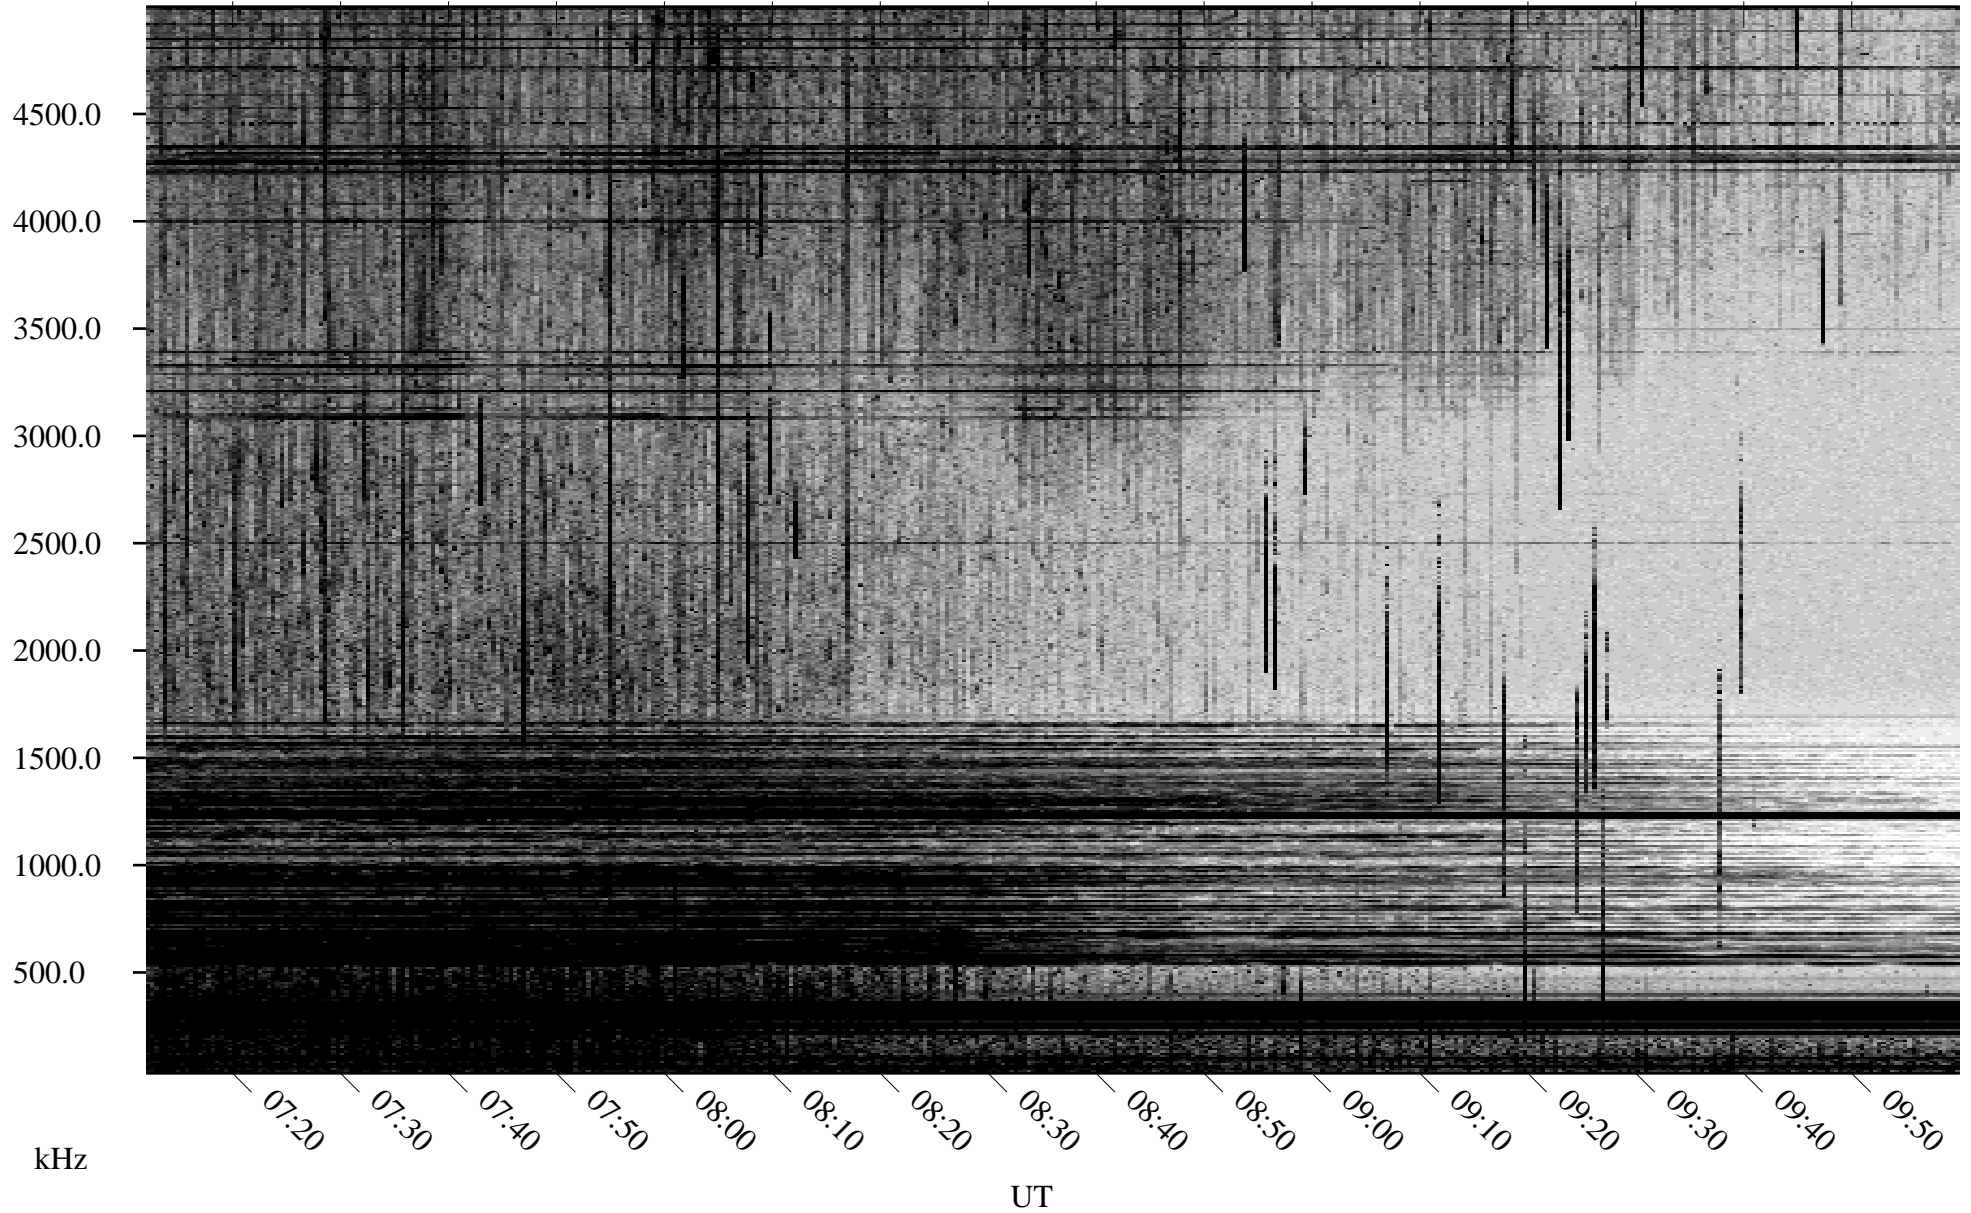

06/13/2001 Churchill, Manitoba

Linear Scale Black = 161 White = 15

ch01164l.r00m max_12

Page 1

06/13/2001 Churchill, Manitoba

Linear Scale Black = 161 White = 15

ch01164l.r00m max_12

Page 2

06/14/2001 Churchill, Manitoba

Linear Scale Black = 161 White = 15

ch01164l.r00m max_12

Page 3

06/14/2001 Churchill, Manitoba

Linear Scale Black = 161 White = 15

ch01164l.r00m max_12

Page 4

06/14/2001 Churchill, Manitoba

Linear Scale Black = 161 White = 15

ch01164l.r00m max_12

Page 5

06/14/2001 Churchill, Manitoba

Linear Scale Black = 161 White = 15

ch01164l.r00m max_12

Page 6

06/14/2001 Churchill, Manitoba

Linear Scale Black = 161 White = 15

ch01164l.r00m max_12

Page 7

06/14/2001 Churchill, Manitoba

Linear Scale Black = 161 White = 15

ch01164l.r00m max_12

Page 8