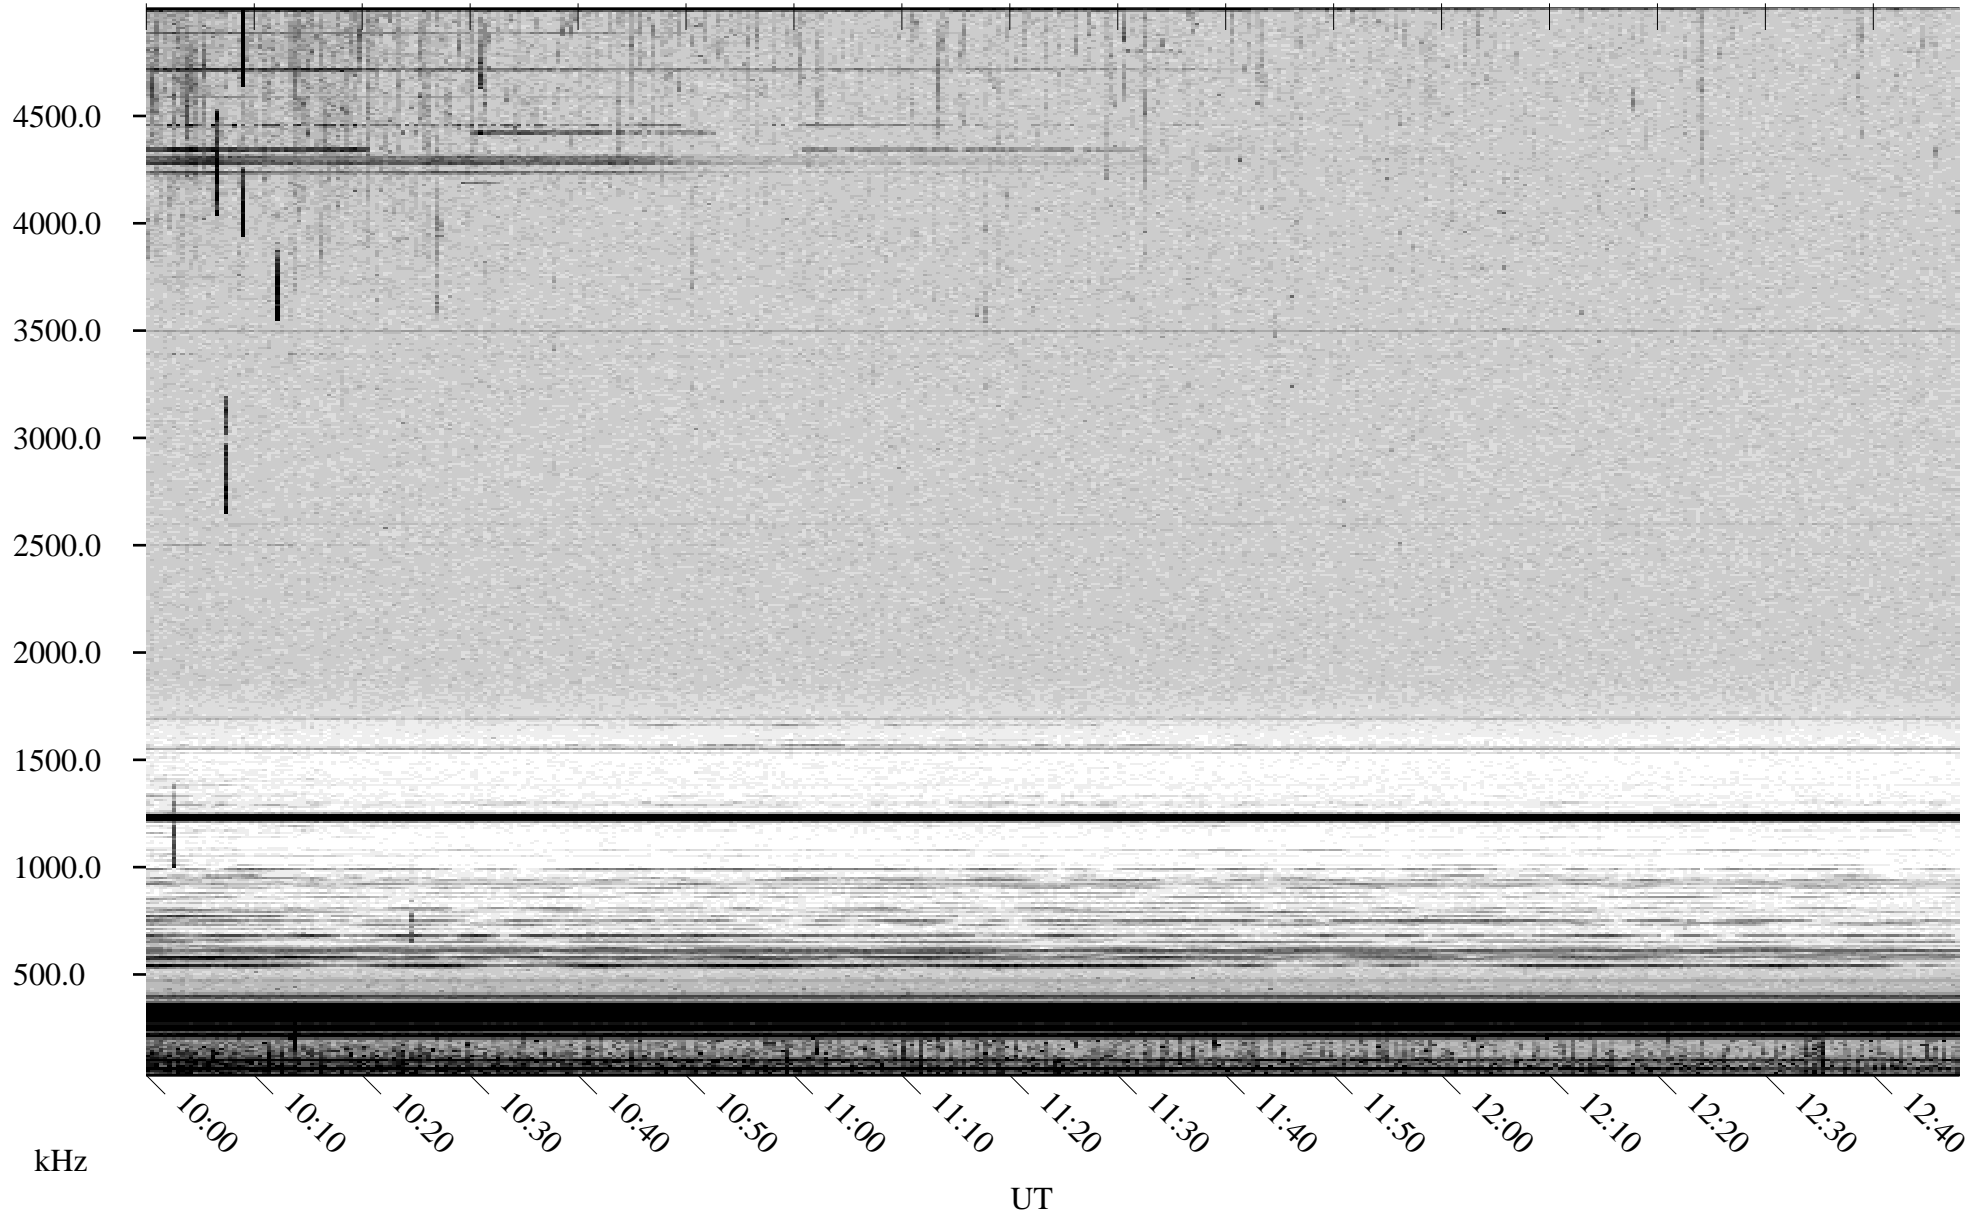

06/13/2001 Churchill, Manitoba

Linear Scale Black = 161 White = 15

ch01164l.r00m max_12

Page 1

06/13/2001 Churchill, Manitoba

Linear Scale Black = 161 White = 15

ch01164l.r00m max_12

Page 2

06/14/2001 Churchill, Manitoba

Linear Scale Black = 161 White = 15

ch01164l.r00m max_12

Page 3

06/14/2001 Churchill, Manitoba

Linear Scale Black = 161 White = 15

ch01164l.r00m max_12

Page 4

06/14/2001 Churchill, Manitoba

Linear Scale Black = 161 White = 15

ch01164l.r00m max_12

Page 5

06/14/2001 Churchill, Manitoba

Linear Scale Black = 161 White = 15

ch01164l.r00m max_12

Page 6

06/14/2001 Churchill, Manitoba

Linear Scale Black = 161 White = 15

ch01164l.r00m max_12

Page 7

06/14/2001 Churchill, Manitoba

Linear Scale Black = 161 White = 15

ch01164l.r00m max_12

Page 8