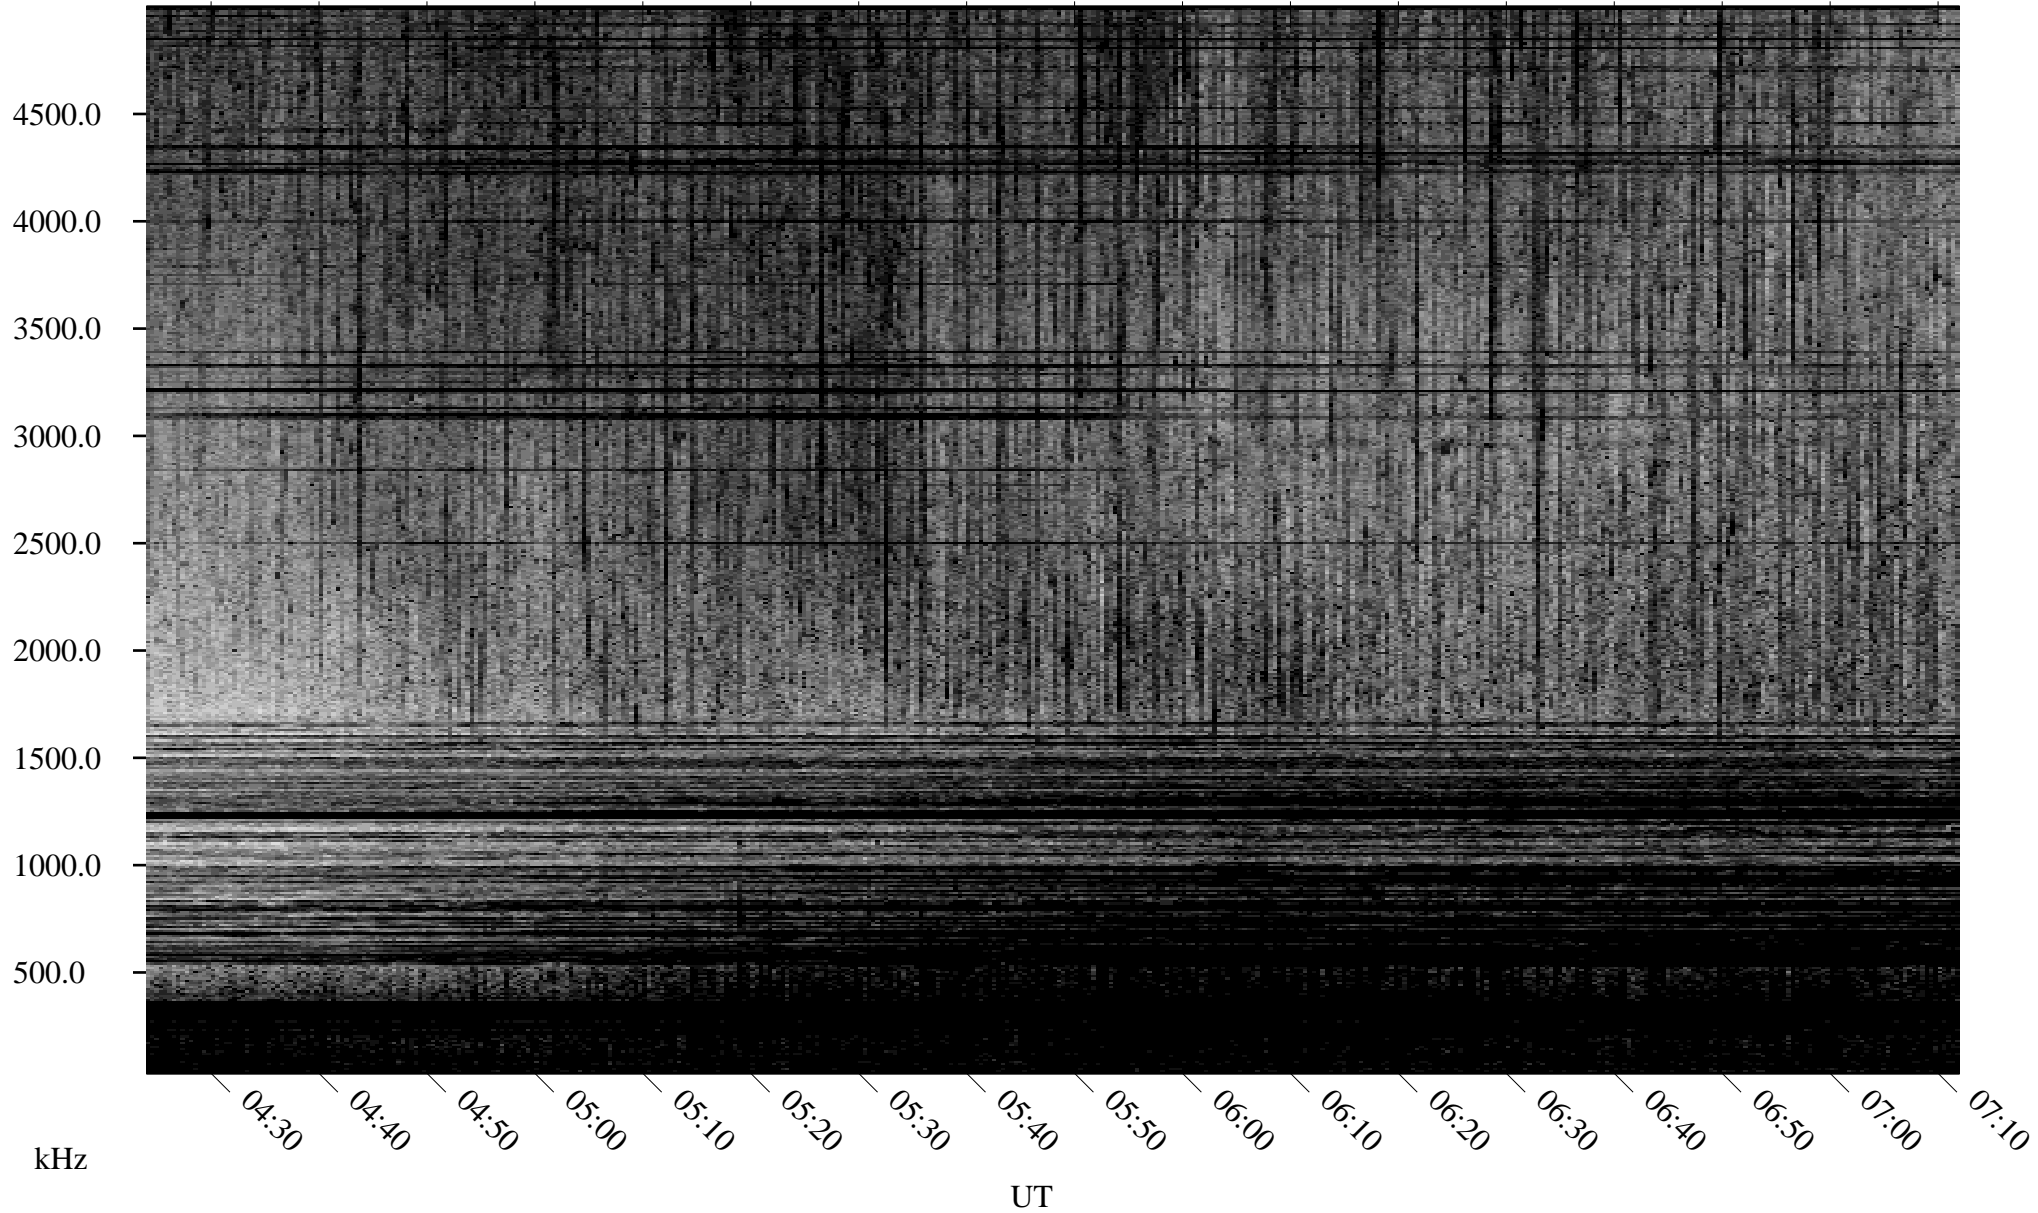

06/13/2001 Churchill, Manitoba

Linear Scale Black = 161 White = 15

ch01164l.r00m max_12

Page 1

06/13/2001 Churchill, Manitoba

Linear Scale Black = 161 White = 15

ch01164l.r00m max_12

Page 2

06/14/2001 Churchill, Manitoba

Linear Scale Black = 161 White = 15

ch01164l.r00m max_12

Page 3

06/14/2001 Churchill, Manitoba

Linear Scale Black = 161 White = 15

ch01164l.r00m max_12

Page 4

06/14/2001 Churchill, Manitoba

Linear Scale Black = 161 White = 15

ch01164l.r00m max_12

Page 5

06/14/2001 Churchill, Manitoba

Linear Scale Black = 161 White = 15

ch01164l.r00m max_12

Page 6

06/14/2001 Churchill, Manitoba

Linear Scale Black = 161 White = 15

ch01164l.r00m max_12

Page 7

06/14/2001 Churchill, Manitoba

Linear Scale Black = 161 White = 15

ch01164l.r00m max_12

Page 8