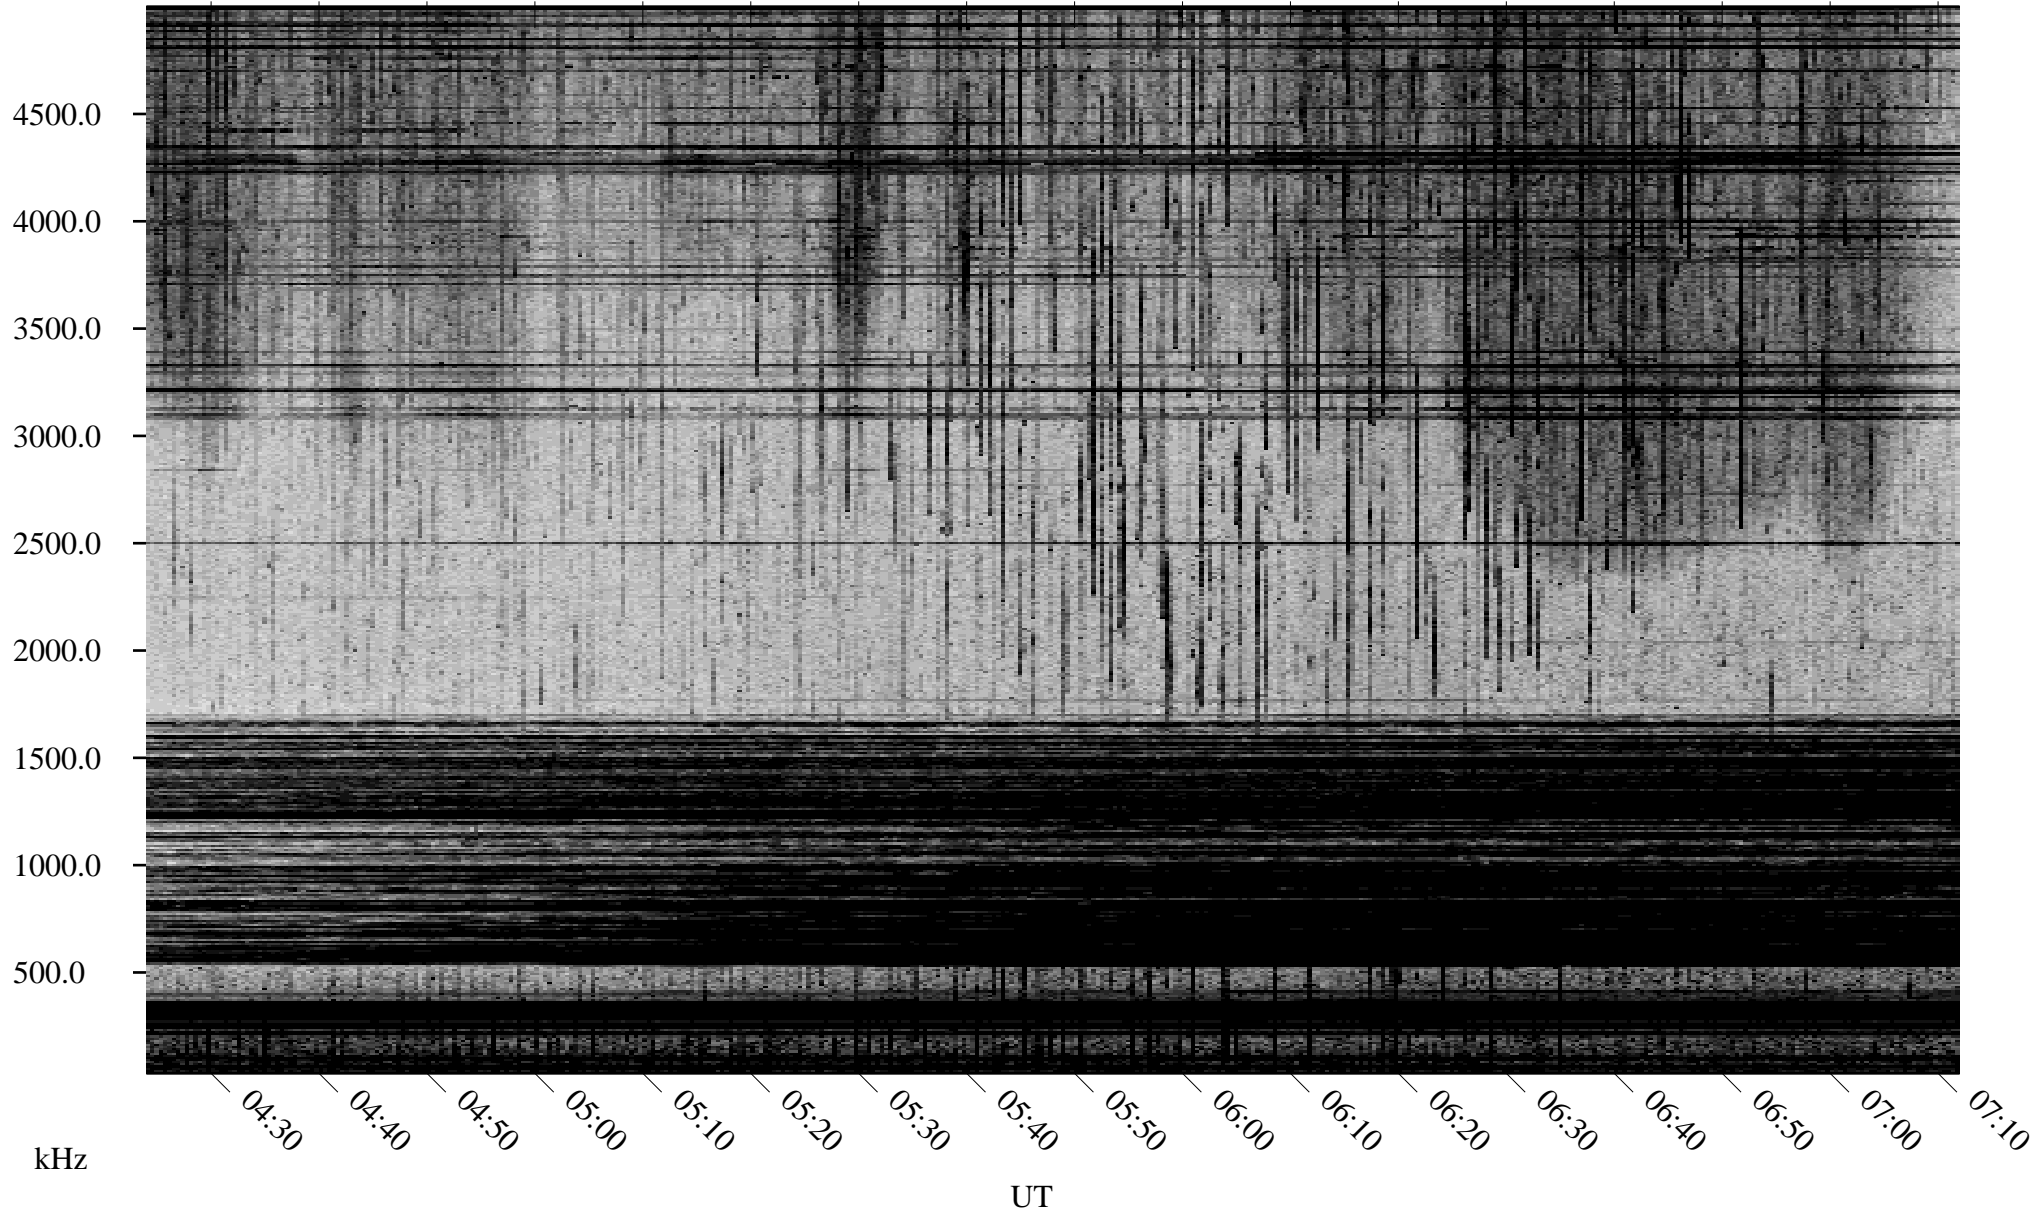

# 06/14/2001 Churchill, Manitoba

Linear Scale    Black = 161    White = 15

ch01165l.r00m max\_12

Page 1

# 06/14/2001 Churchill, Manitoba

Linear Scale    Black = 161    White = 15

ch01165l.r00m max\_12

Page 2

# 06/15/2001 Churchill, Manitoba

Linear Scale    Black = 161    White = 15

ch01165l.r00m max\_12

Page 3

# 06/15/2001 Churchill, Manitoba

Linear Scale    Black = 161    White = 15

ch01165l.r00m max\_12

Page 4