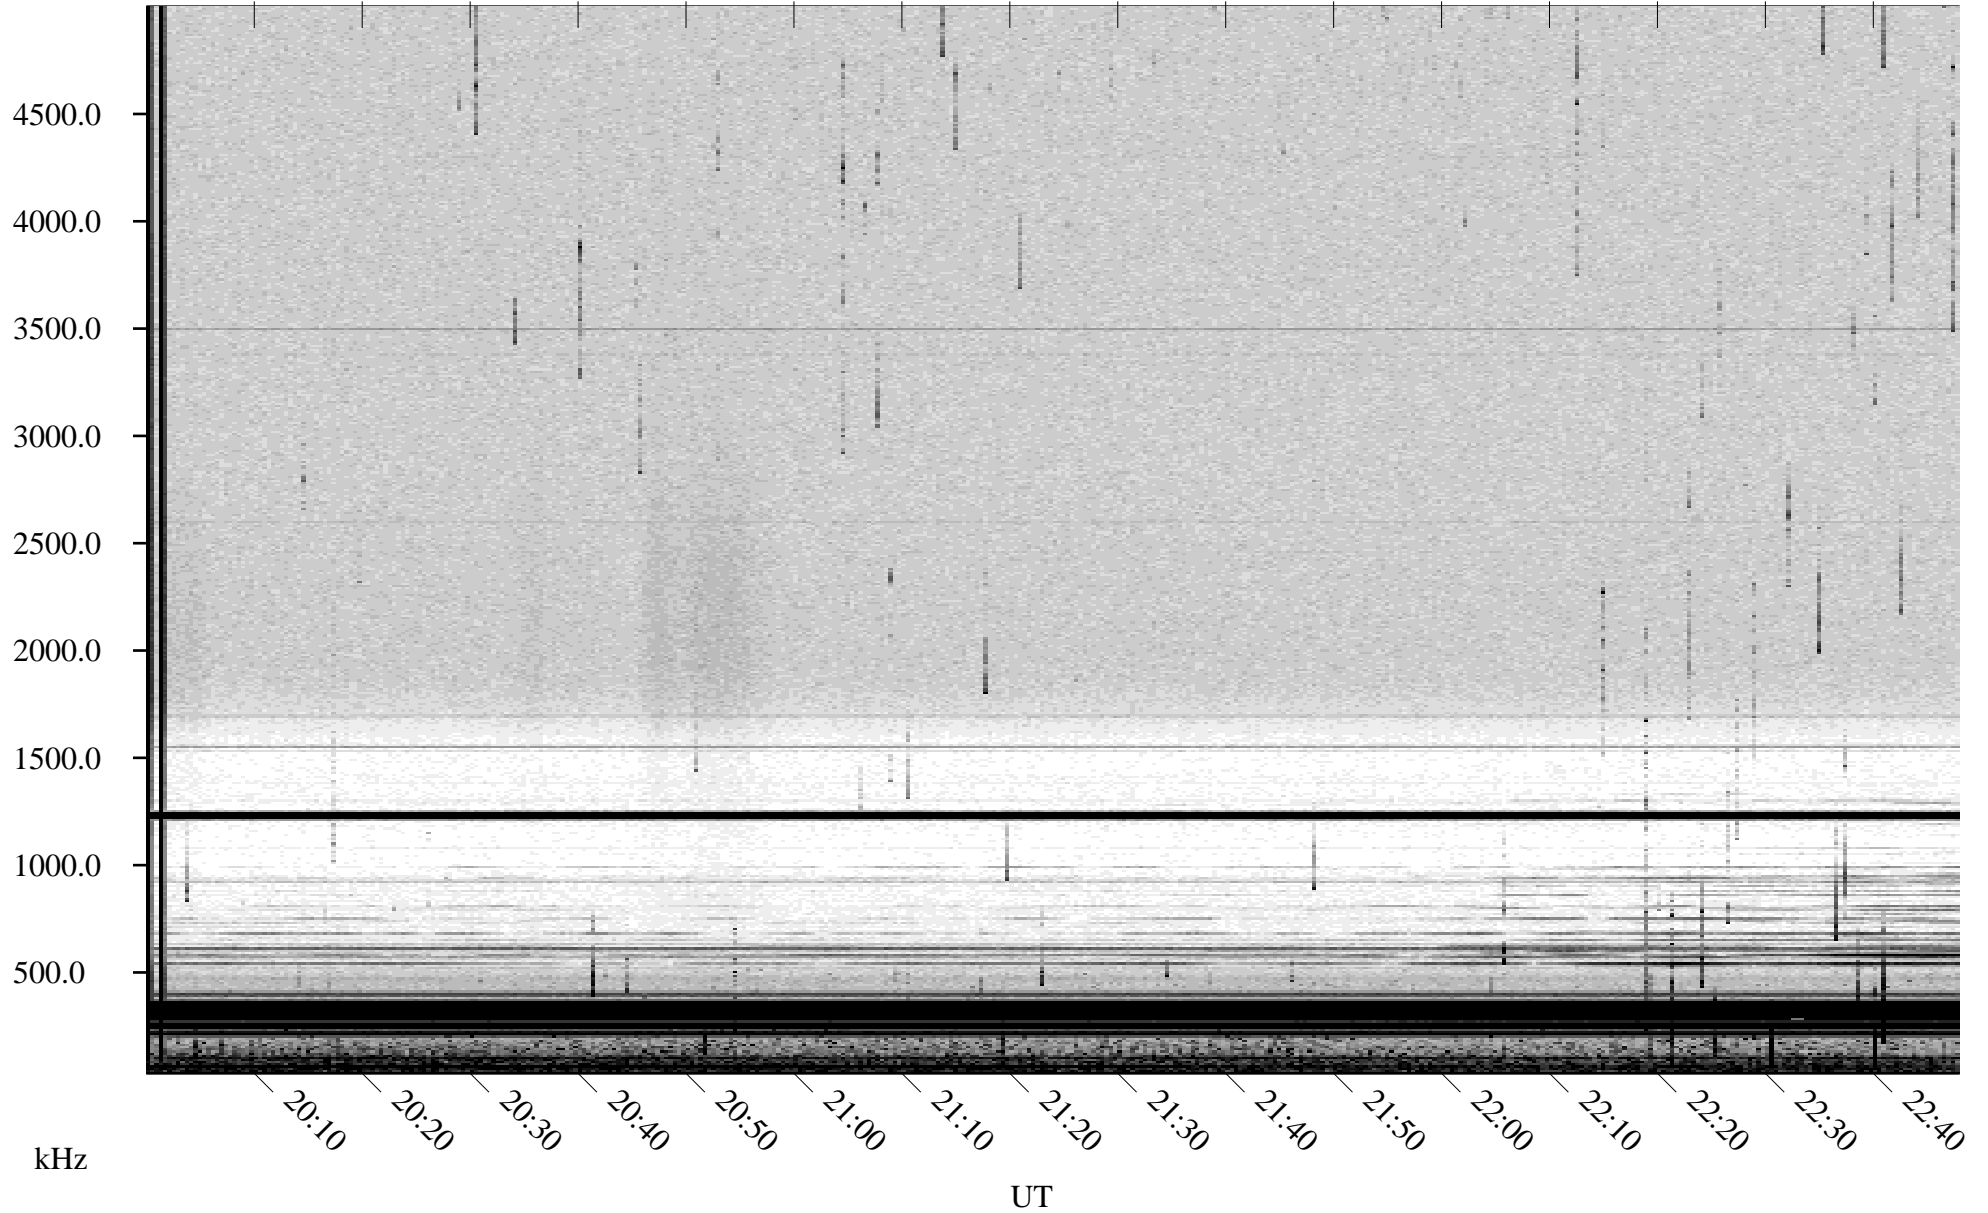

# 06/14/2001 Churchill, Manitoba

Linear Scale    Black = 161    White = 15

ch01165l.r00m max\_12

Page 1

# 06/14/2001 Churchill, Manitoba

Linear Scale    Black = 161    White = 15

ch01165l.r00m max\_12

Page 2

# 06/15/2001 Churchill, Manitoba

Linear Scale    Black = 161    White = 15

ch01165l.r00m max\_12

Page 3

# 06/15/2001 Churchill, Manitoba

Linear Scale    Black = 161    White = 15

ch01165l.r00m max\_12

Page 4