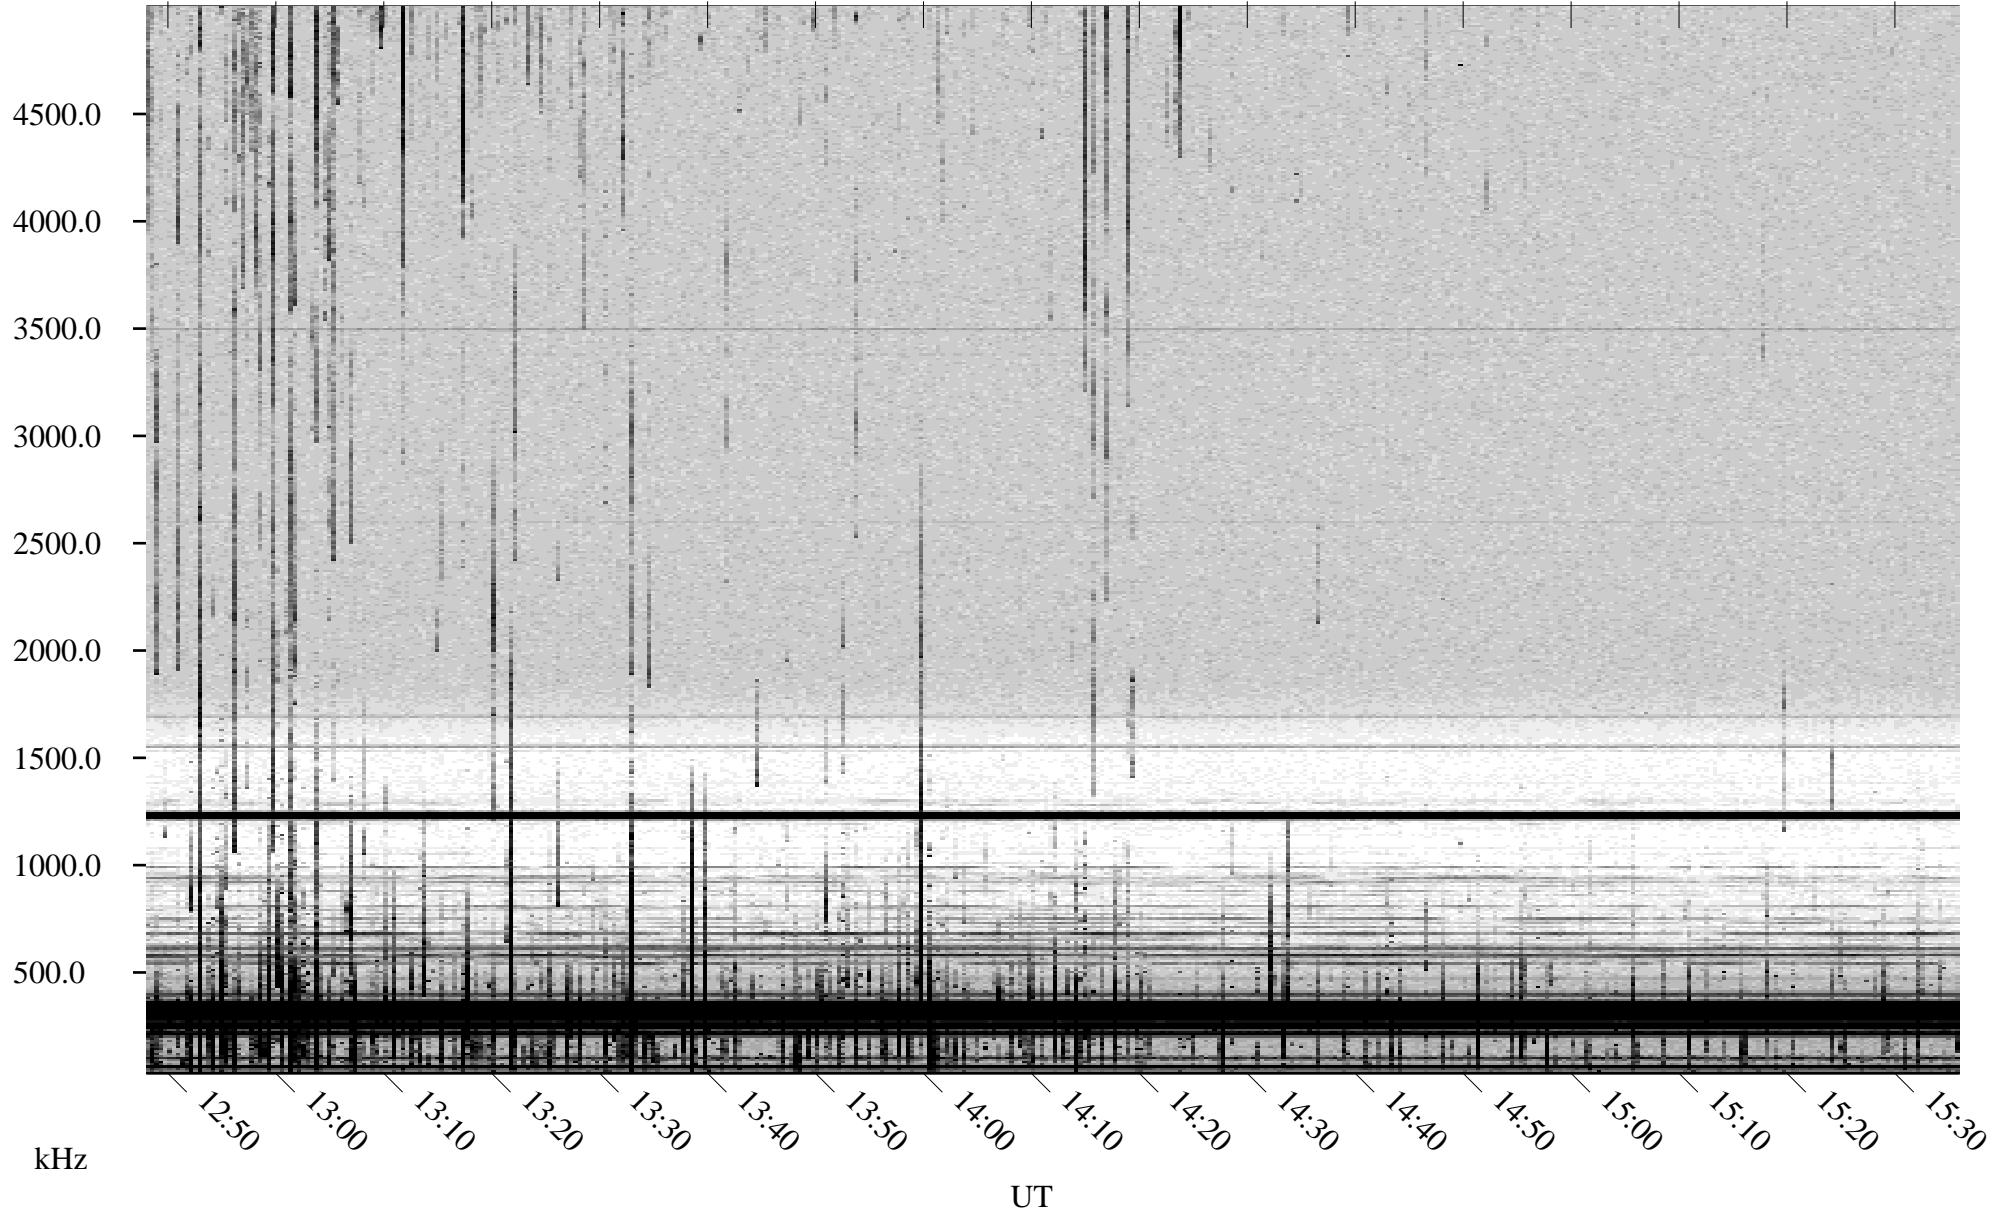

# 06/15/2001 Churchill, Manitoba

Linear Scale    Black = 161    White = 15

ch01165l.r00m max\_12

Page 5

# 06/15/2001 Churchill, Manitoba

Linear Scale    Black = 161    White = 15

ch01165l.r00m max\_12

Page 6

# 06/15/2001 Churchill, Manitoba

Linear Scale    Black = 161    White = 15

ch01165l.r00m max\_12

Page 7

# 06/15/2001 Churchill, Manitoba

Linear Scale    Black = 161    White = 15

ch01165l.r00m max\_12