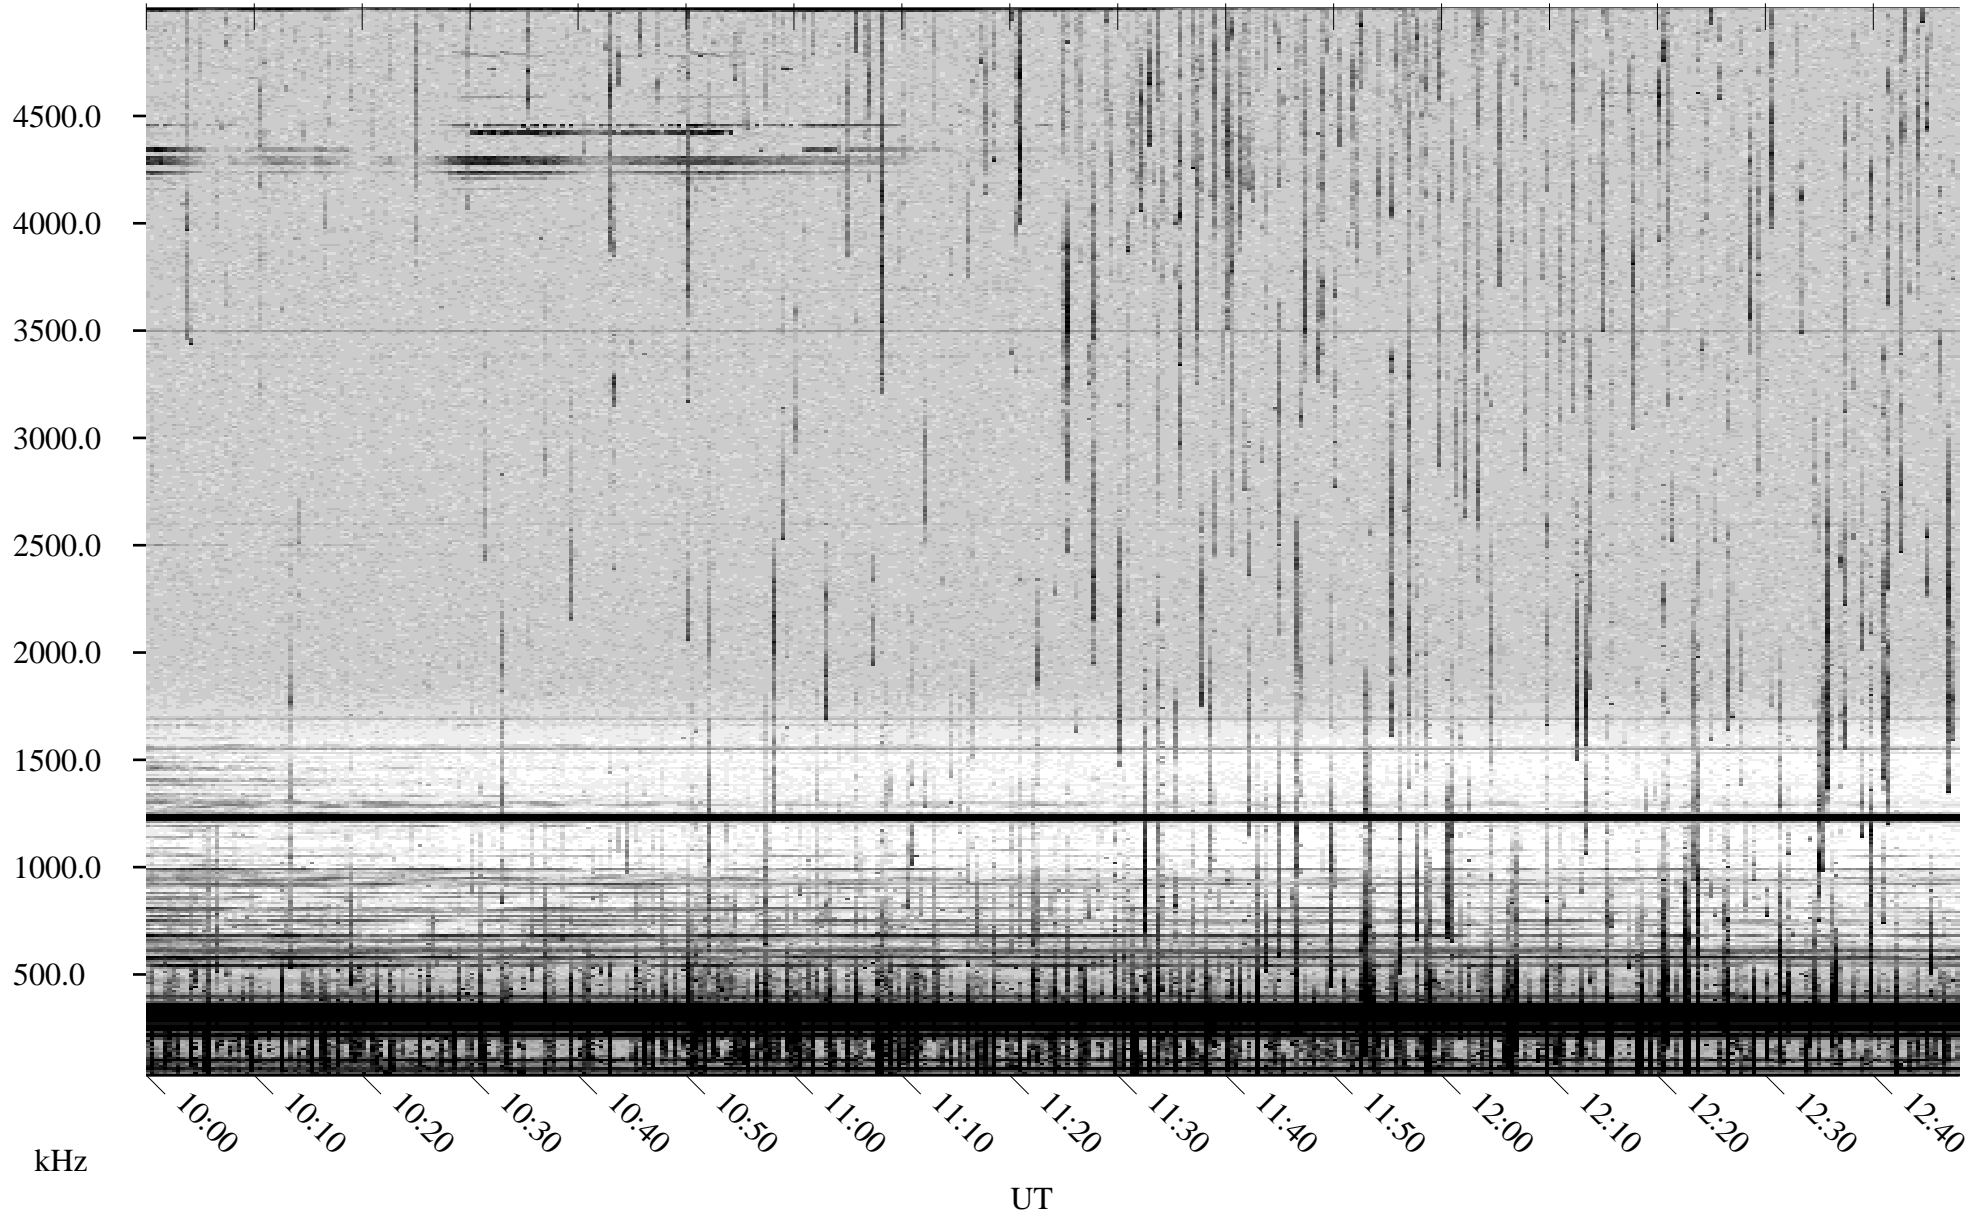

# 06/15/2001 Churchill, Manitoba

Linear Scale    Black = 161    White = 15

ch01165l.r00m max\_12

Page 5

# 06/15/2001 Churchill, Manitoba

Linear Scale    Black = 161    White = 15

ch01165l.r00m max\_12

Page 6

# 06/15/2001 Churchill, Manitoba

Linear Scale    Black = 161    White = 15

ch01165l.r00m max\_12

Page 7

# 06/15/2001 Churchill, Manitoba

Linear Scale    Black = 161    White = 15

ch01165l.r00m max\_12