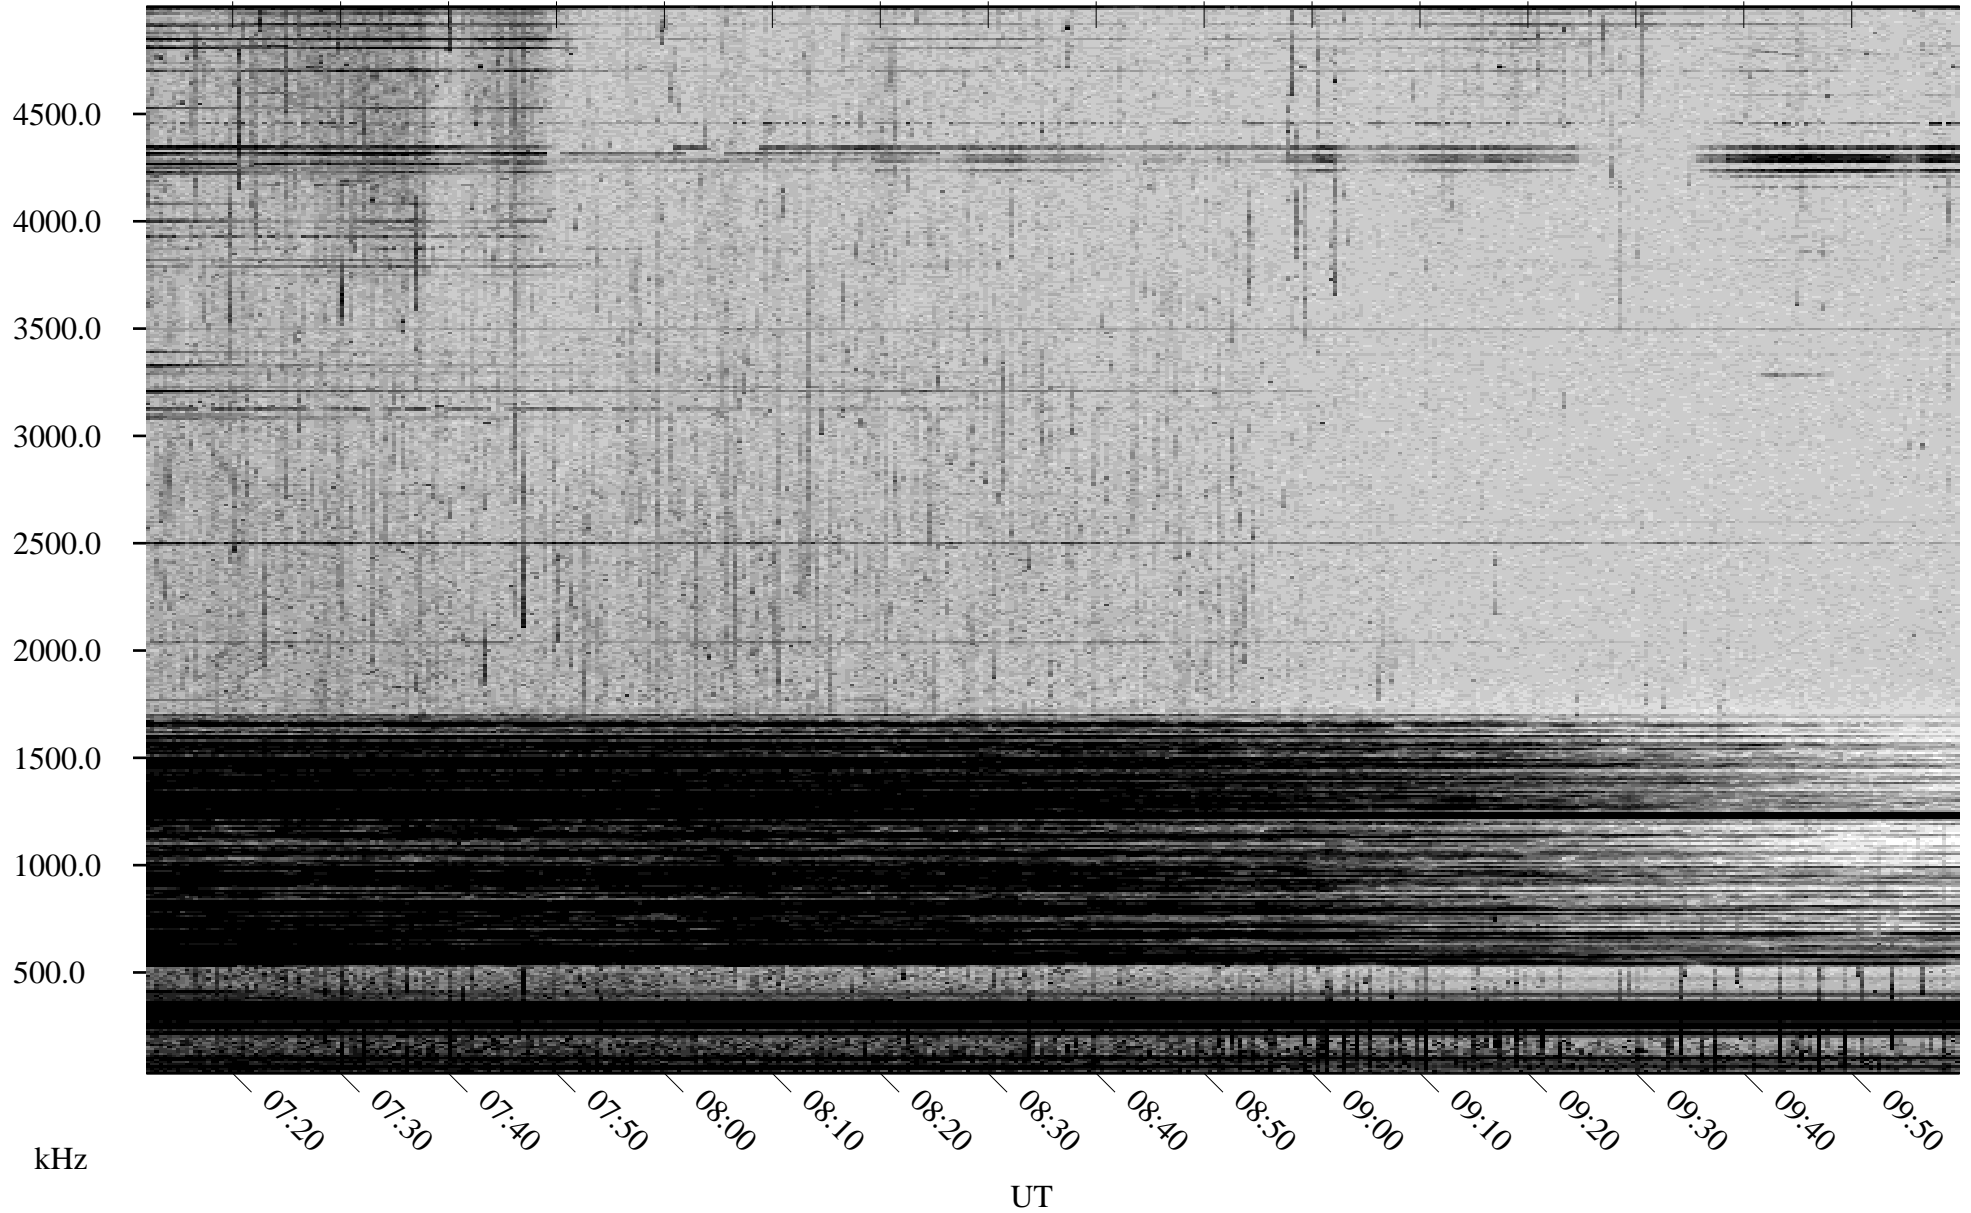

# 06/15/2001 Churchill, Manitoba

Linear Scale    Black = 161    White = 15

ch01165l.r00m max\_12

Page 4

# 06/15/2001 Churchill, Manitoba

Linear Scale    Black = 161    White = 15

ch01165l.r00m max\_12

Page 5

# 06/15/2001 Churchill, Manitoba

Linear Scale    Black = 161    White = 15

ch01165l.r00m max\_12

Page 6