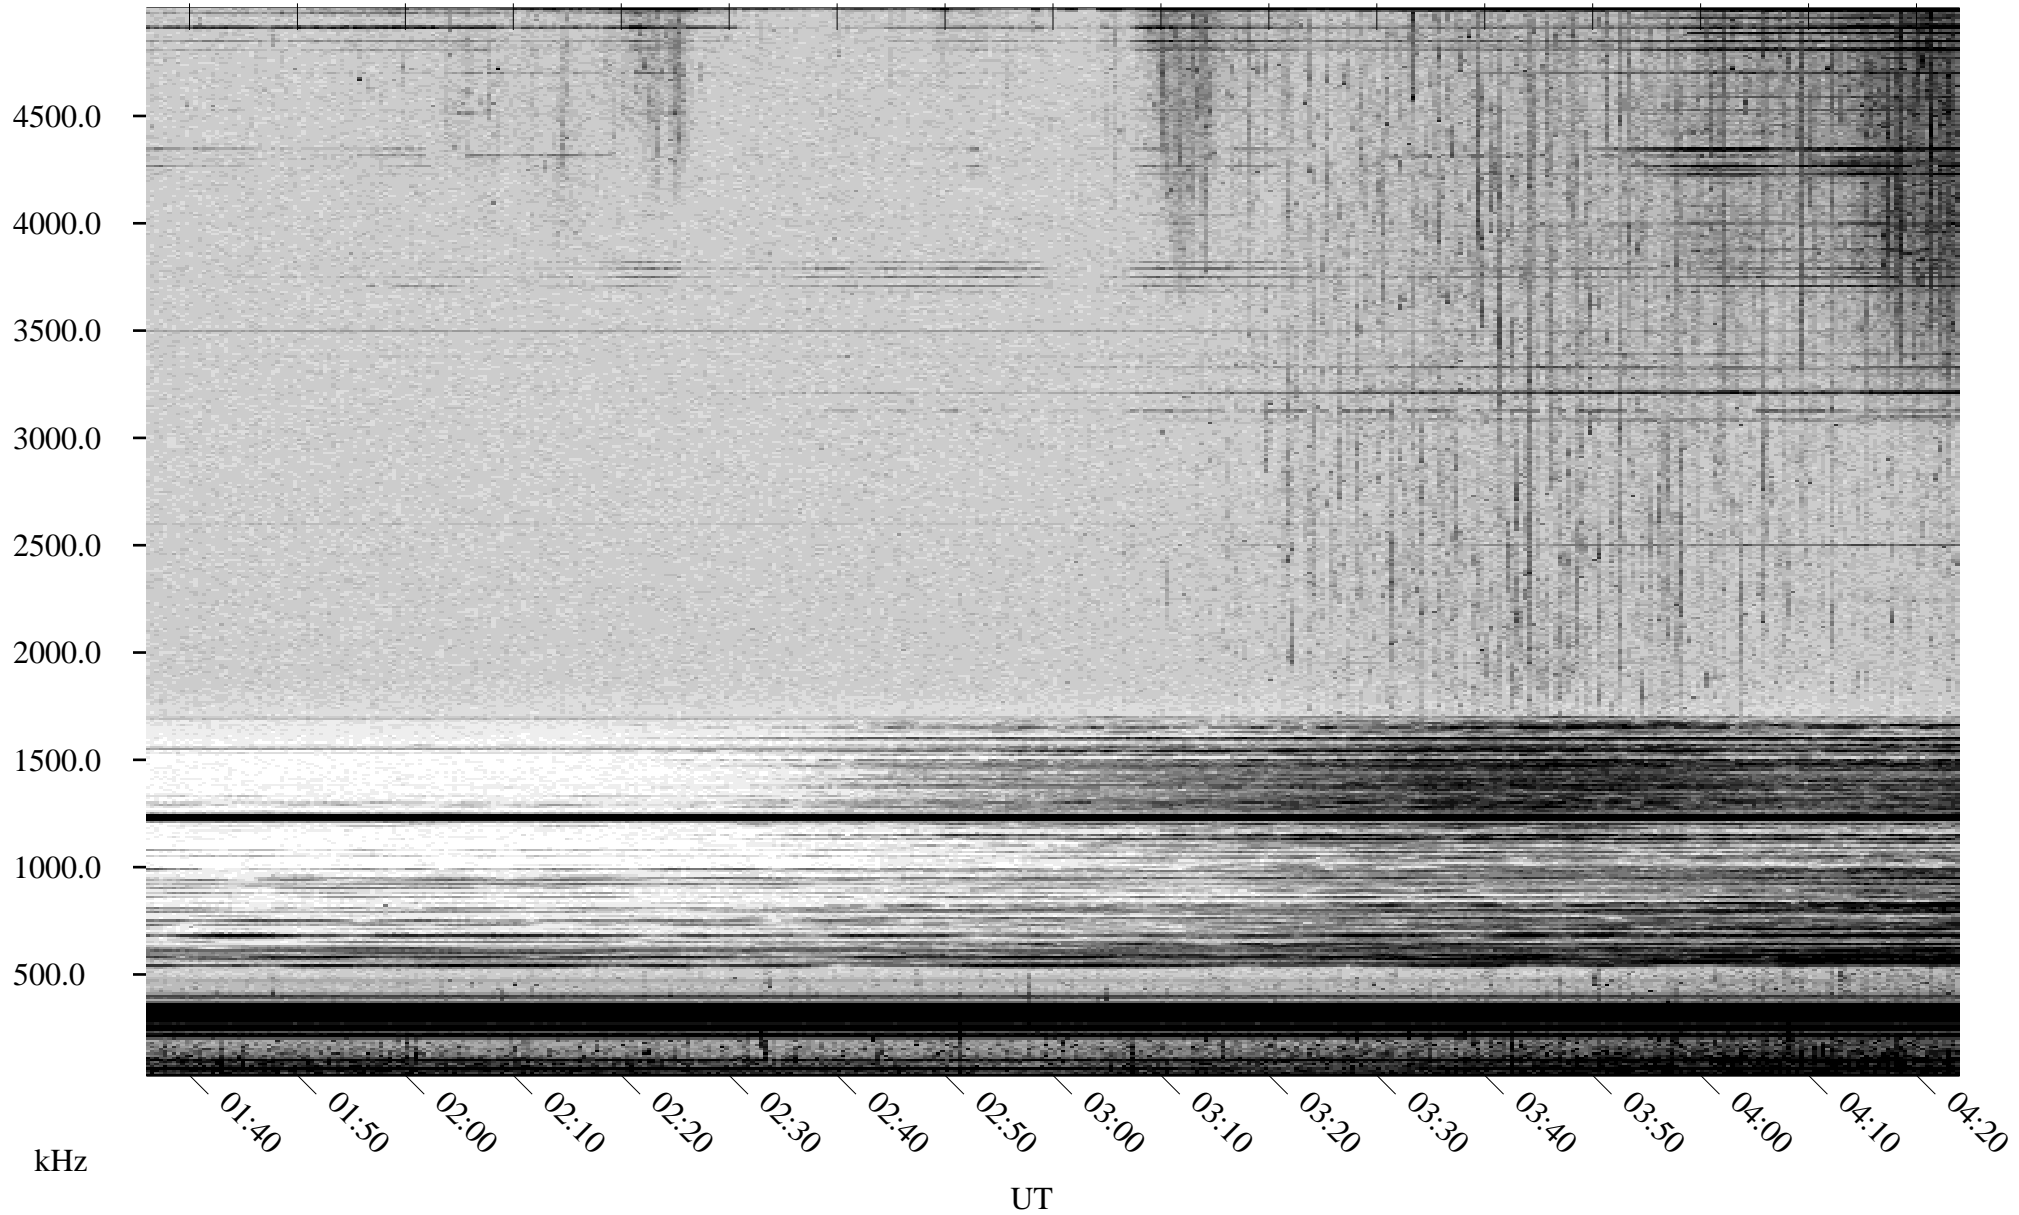

# 06/14/2001 Churchill, Manitoba

Linear Scale    Black = 161    White = 15

ch01165l.r00m max\_12

Page 1

# 06/14/2001 Churchill, Manitoba

Linear Scale    Black = 161    White = 15

ch01165l.r00m max\_12

Page 2

# 06/15/2001 Churchill, Manitoba

Linear Scale    Black = 161    White = 15

ch01165l.r00m max\_12

Page 3

# 06/15/2001 Churchill, Manitoba

Linear Scale    Black = 161    White = 15

ch01165l.r00m max\_12

Page 4