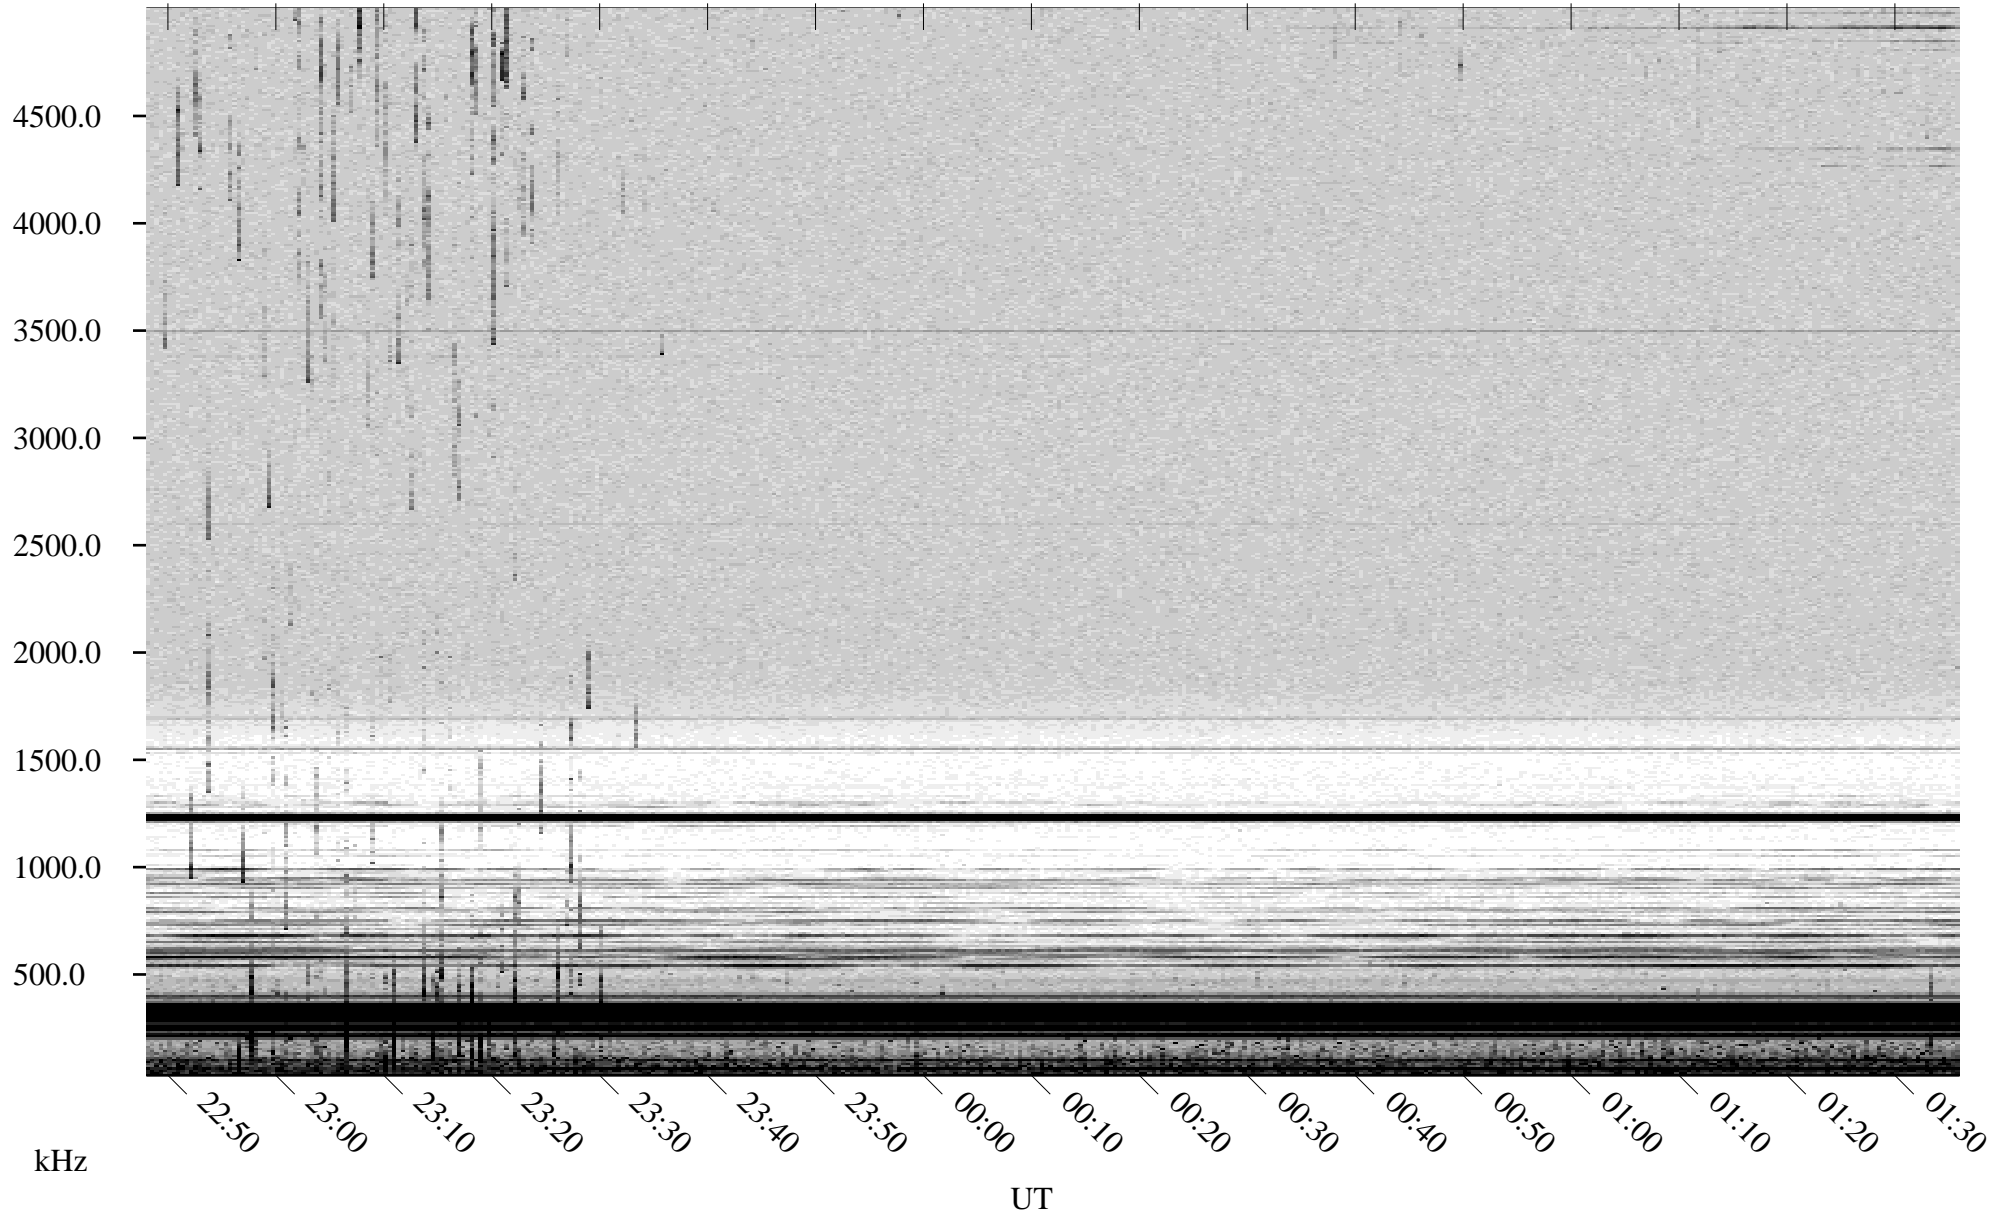

# 06/14/2001 Churchill, Manitoba

Linear Scale    Black = 161    White = 15

ch01165l.r00m max\_12

Page 1

# 06/14/2001 Churchill, Manitoba

Linear Scale    Black = 161    White = 15

ch01165l.r00m max\_12

Page 2

# 06/15/2001 Churchill, Manitoba

Linear Scale    Black = 161    White = 15

ch01165l.r00m max\_12

Page 3

# 06/15/2001 Churchill, Manitoba

Linear Scale    Black = 161    White = 15

ch01165l.r00m max\_12

Page 4