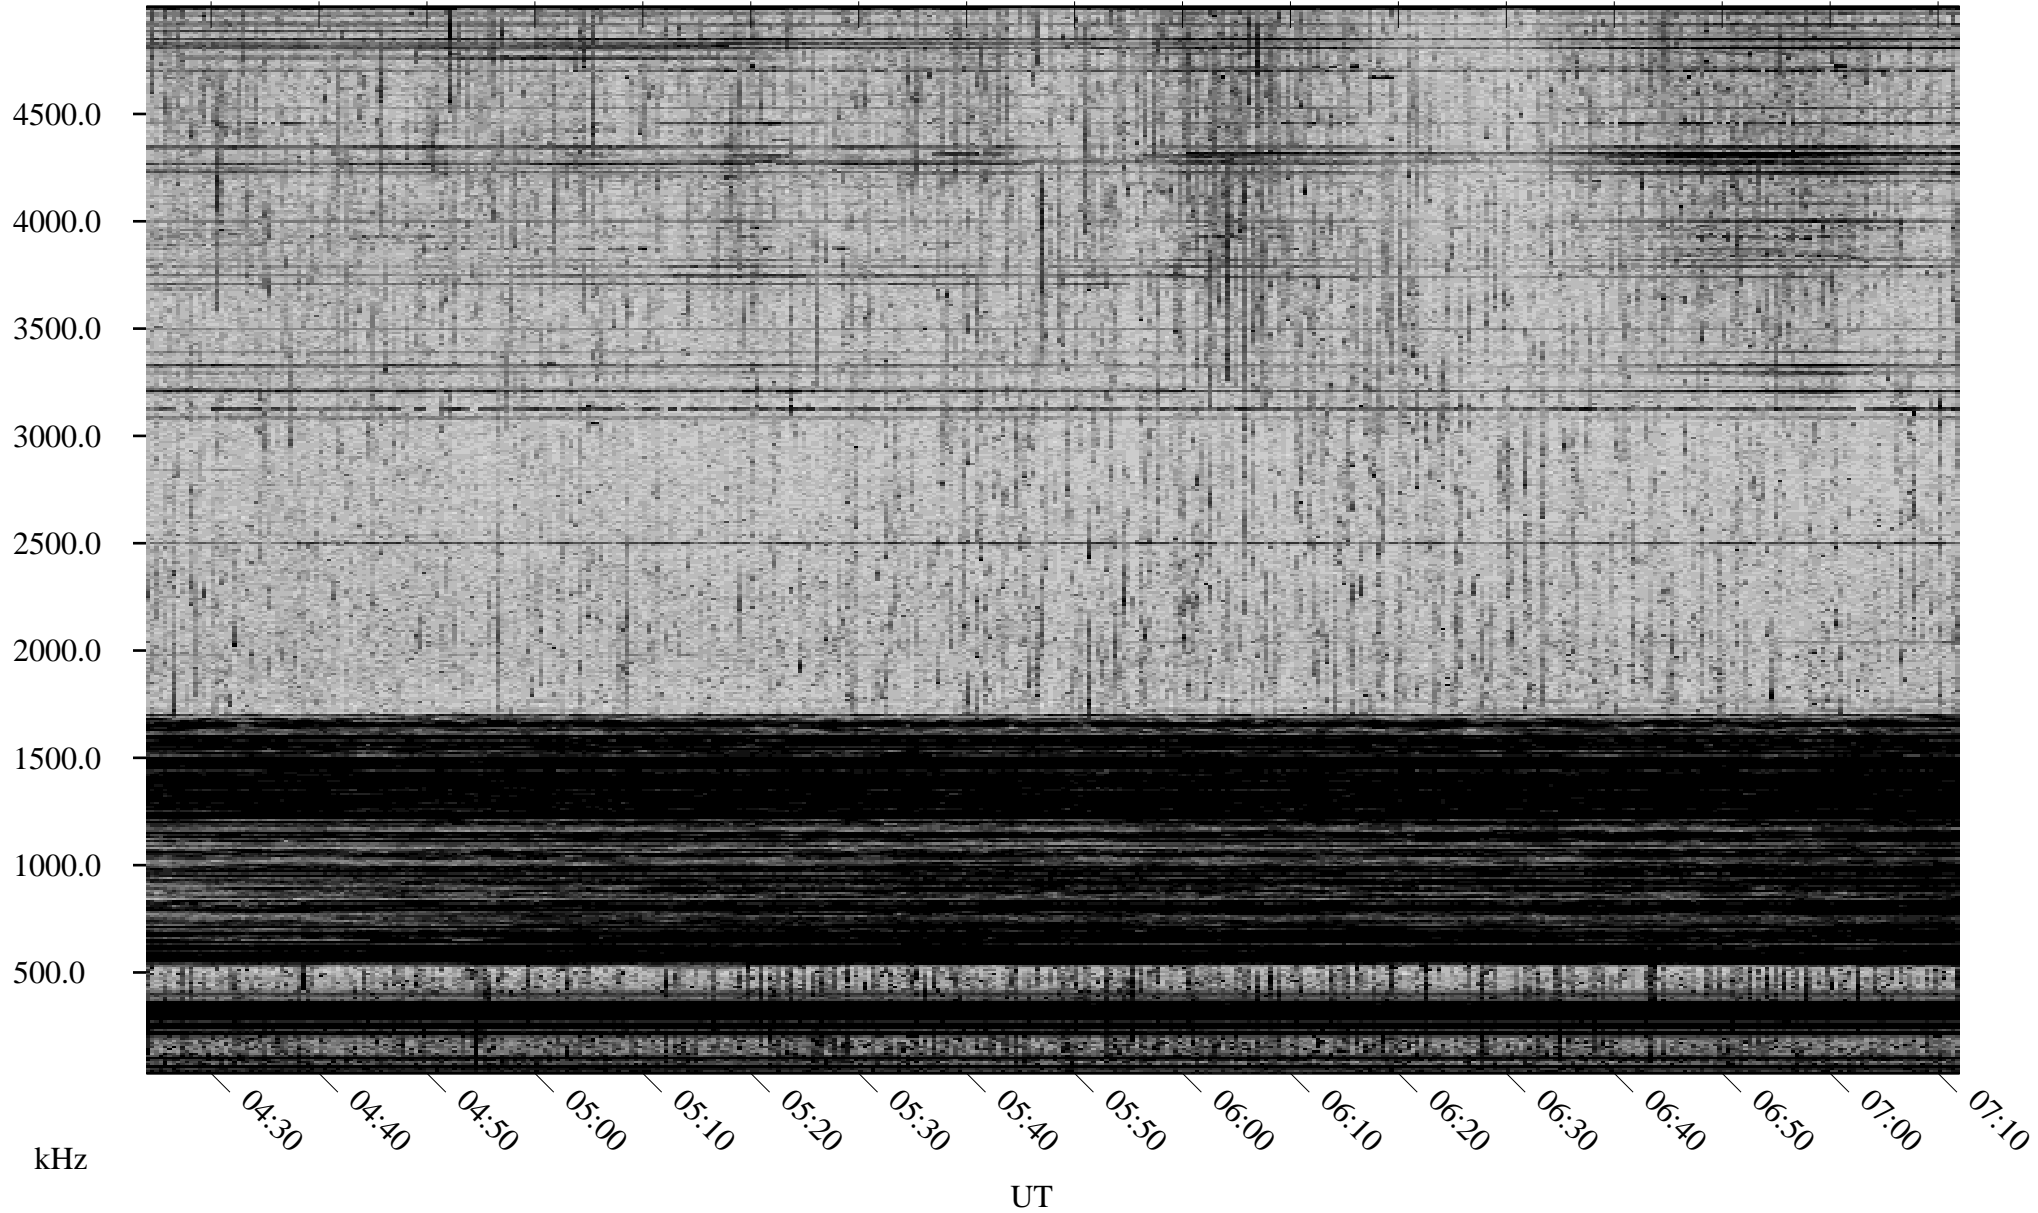

06/15/2001 Churchill, Manitoba

Linear Scale Black = 161 White = 15

ch01166l.r00m max_12

Page 1

06/15/2001 Churchill, Manitoba

Linear Scale Black = 161 White = 15

ch01166l.r00m max_12

Page 2

06/16/2001 Churchill, Manitoba

Linear Scale Black = 161 White = 15

ch01166l.r00m max_12

Page 3

06/16/2001 Churchill, Manitoba

Linear Scale Black = 161 White = 15

ch01166l.r00m max_12

Page 4

06/16/2001 Churchill, Manitoba

Linear Scale Black = 161 White = 15

ch01166l.r00m max_12

Page 5

06/16/2001 Churchill, Manitoba

Linear Scale Black = 161 White = 15

ch01166l.r00m max_12

Page 6

06/16/2001 Churchill, Manitoba

Linear Scale Black = 161 White = 15

ch01166l.r00m max_12

Page 7

06/16/2001 Churchill, Manitoba

Linear Scale Black = 161 White = 15

ch01166l.r00m max_12