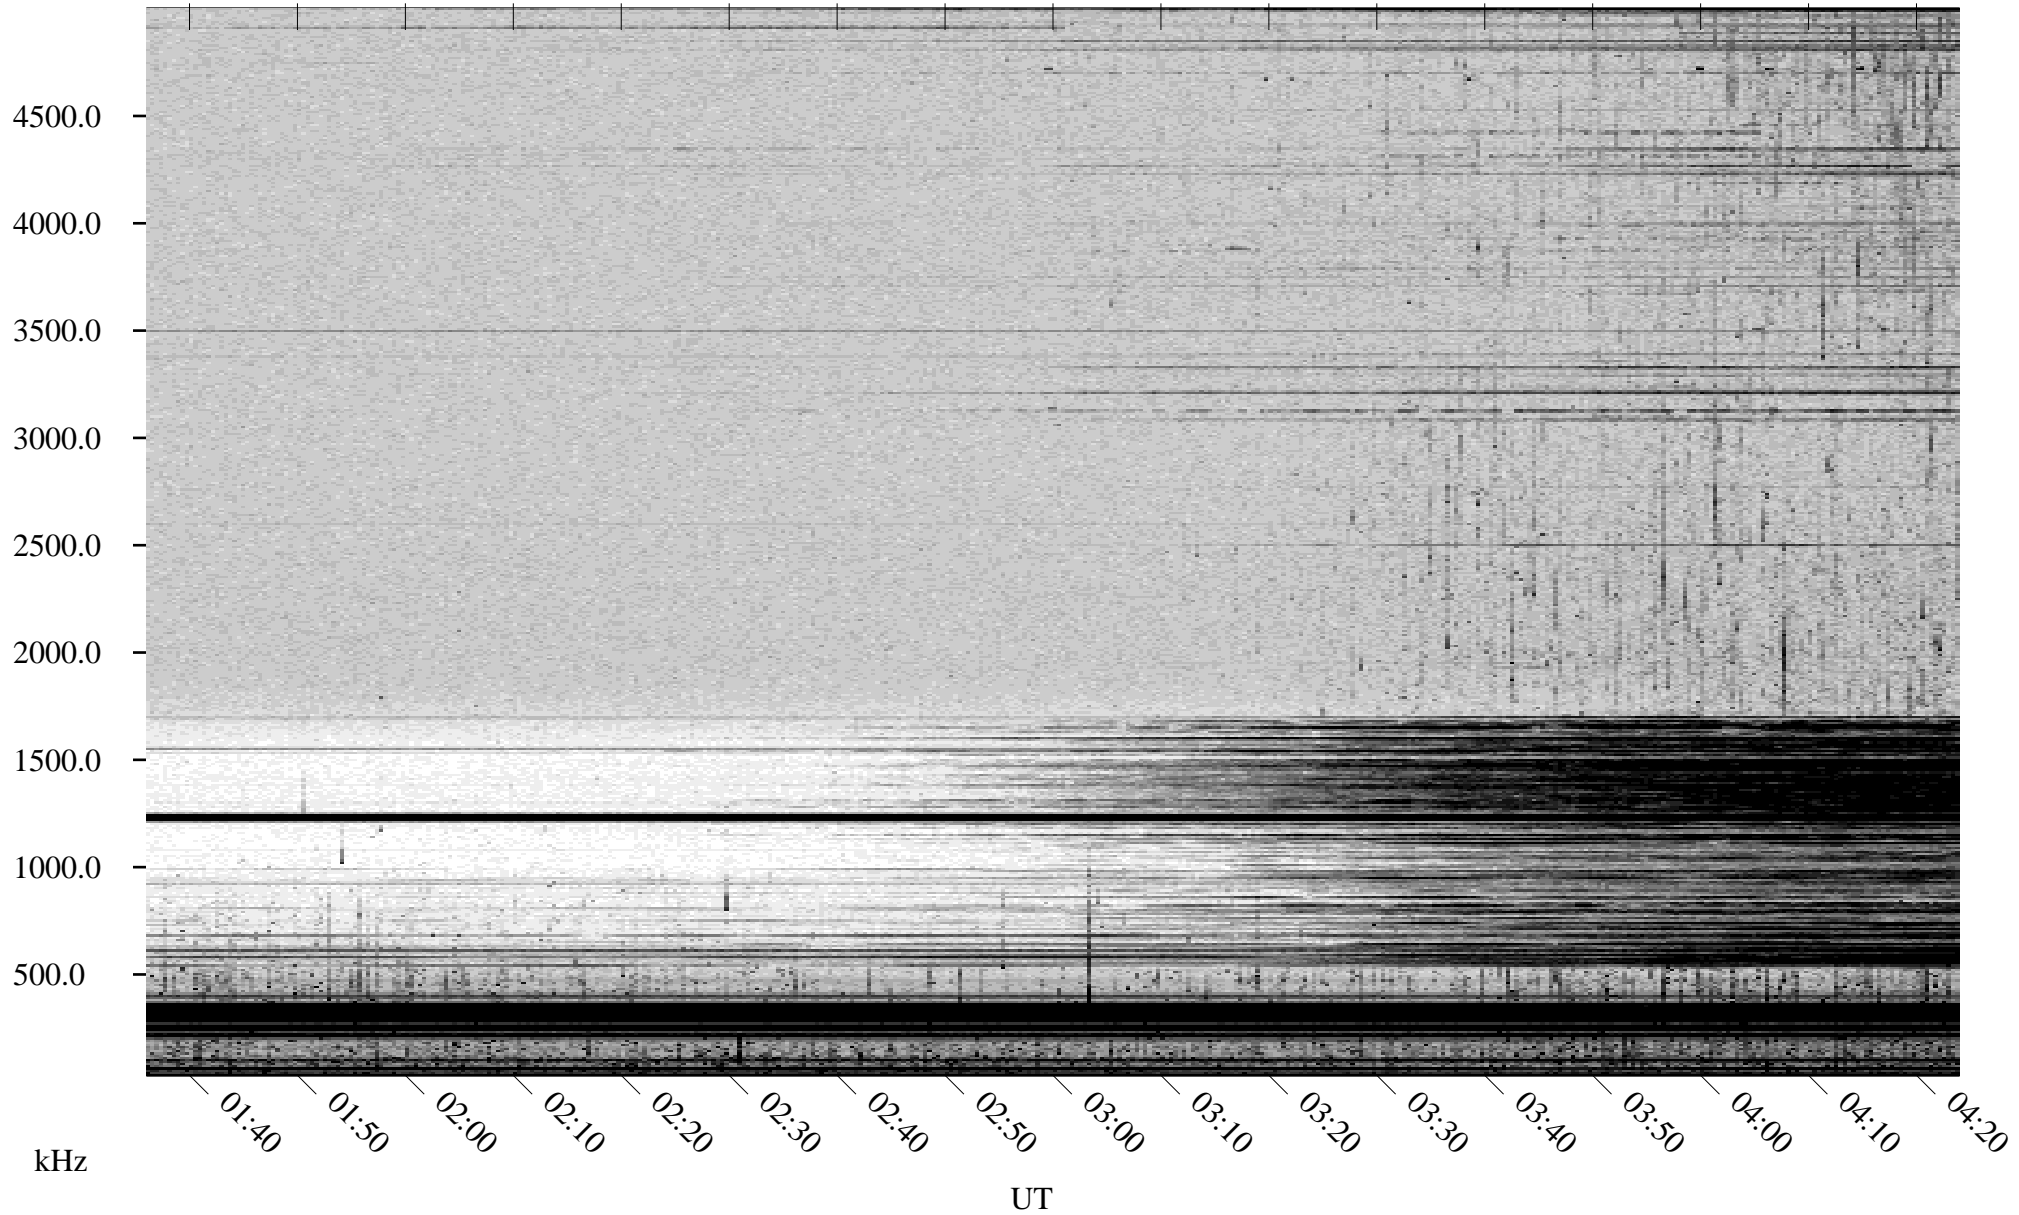

06/15/2001 Churchill, Manitoba

Linear Scale Black = 161 White = 15

ch01166l.r00m max_12

Page 1

06/15/2001 Churchill, Manitoba

Linear Scale Black = 161 White = 15

ch01166l.r00m max_12

Page 2

06/16/2001 Churchill, Manitoba

Linear Scale Black = 161 White = 15

ch01166l.r00m max_12

Page 3

06/16/2001 Churchill, Manitoba

Linear Scale Black = 161 White = 15

ch01166l.r00m max_12

Page 4

06/16/2001 Churchill, Manitoba

Linear Scale Black = 161 White = 15

ch01166l.r00m max_12

Page 5

06/16/2001 Churchill, Manitoba

Linear Scale Black = 161 White = 15

ch01166l.r00m max_12

Page 6

06/16/2001 Churchill, Manitoba

Linear Scale Black = 161 White = 15

ch01166l.r00m max_12

Page 7

06/16/2001 Churchill, Manitoba

Linear Scale Black = 161 White = 15

ch01166l.r00m max_12