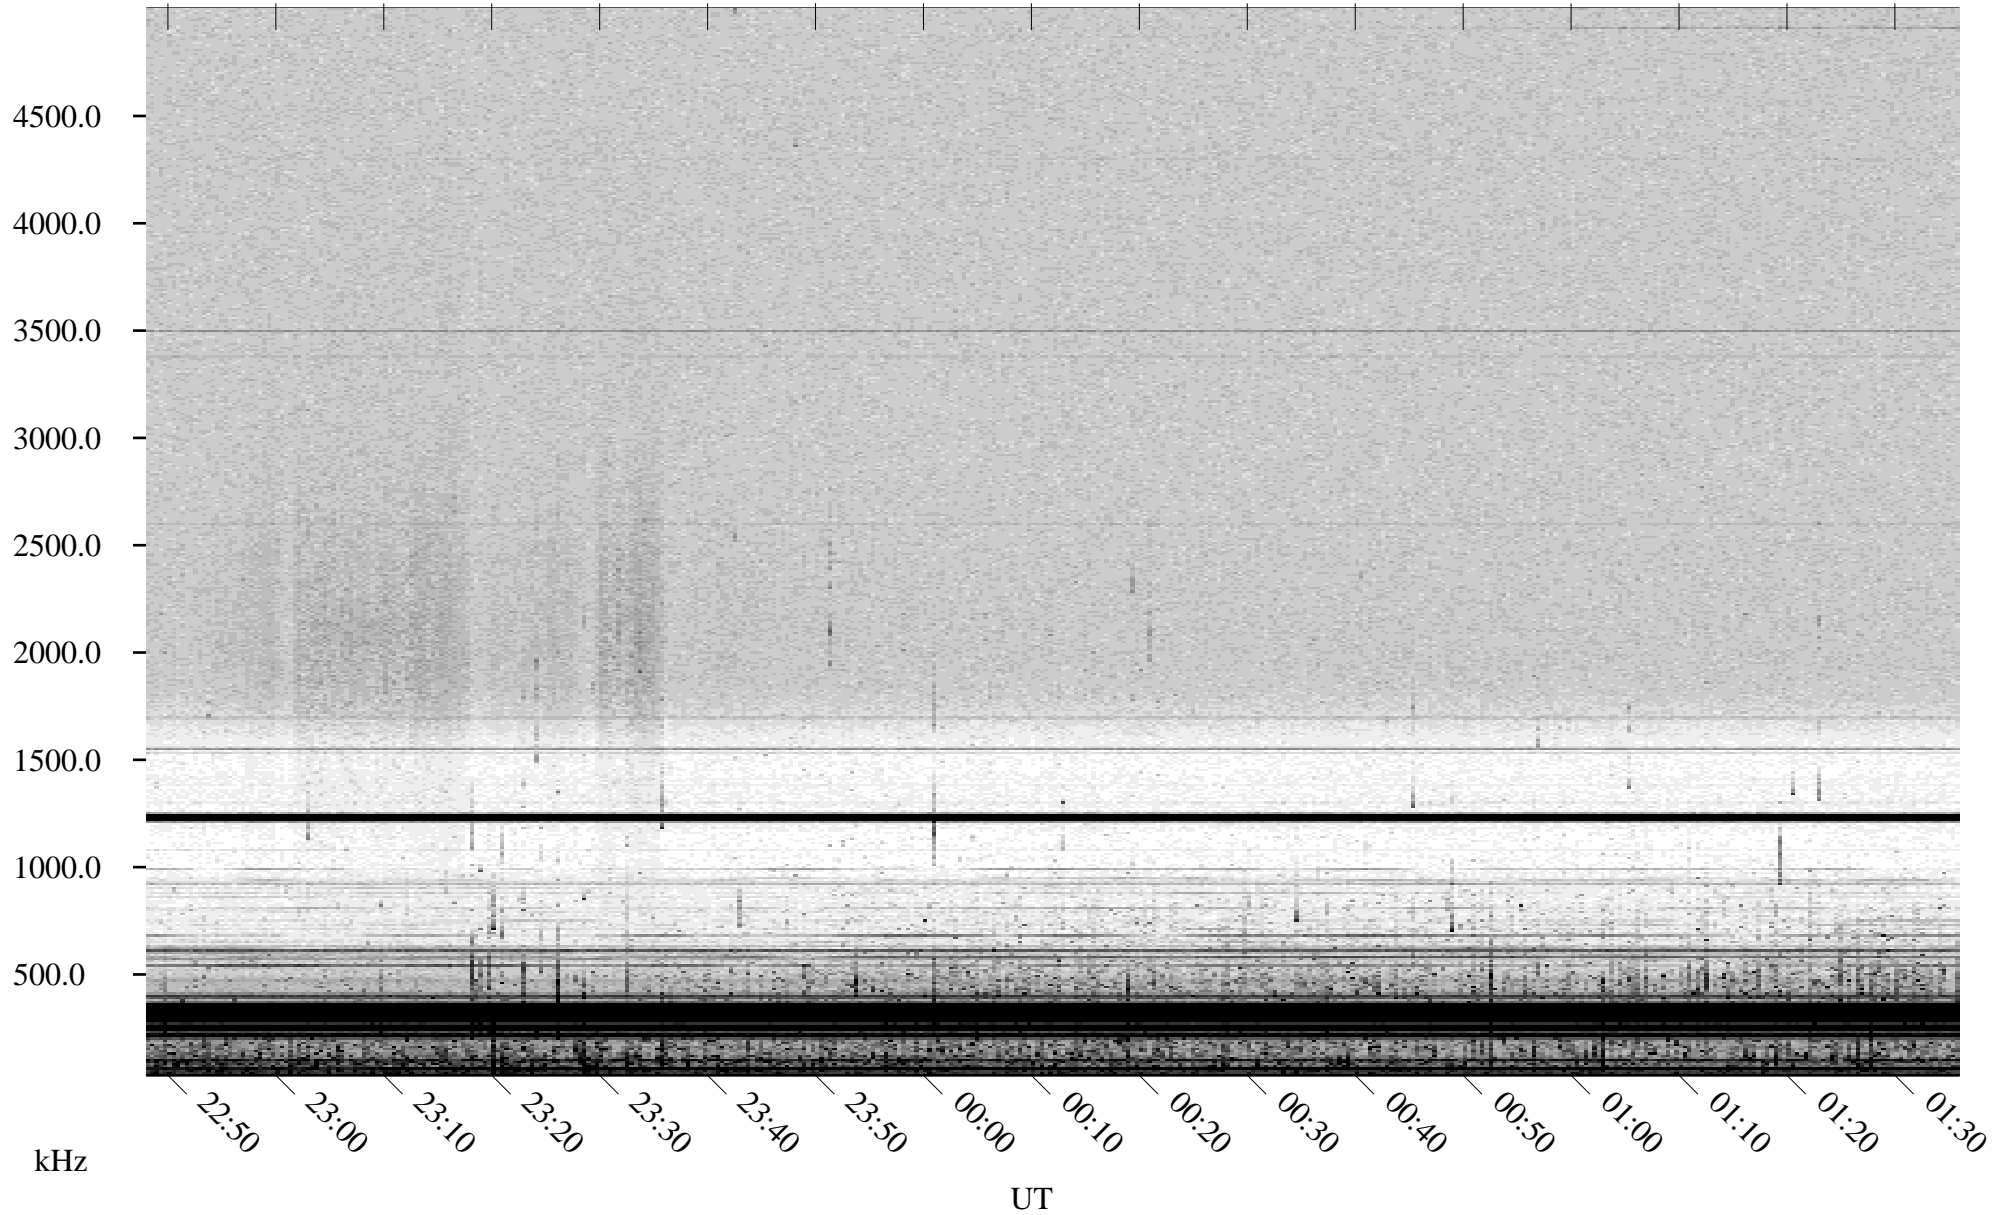

06/15/2001 Churchill, Manitoba

Linear Scale Black = 161 White = 15

ch01166l.r00m max_12

Page 1

06/15/2001 Churchill, Manitoba

Linear Scale Black = 161 White = 15

ch01166l.r00m max_12

Page 2

06/16/2001 Churchill, Manitoba

Linear Scale Black = 161 White = 15

ch01166l.r00m max_12

Page 3

06/16/2001 Churchill, Manitoba

Linear Scale Black = 161 White = 15

ch01166l.r00m max_12

Page 4

06/16/2001 Churchill, Manitoba

Linear Scale Black = 161 White = 15

ch01166l.r00m max_12

Page 5

06/16/2001 Churchill, Manitoba

Linear Scale Black = 161 White = 15

ch01166l.r00m max_12

Page 6

06/16/2001 Churchill, Manitoba

Linear Scale Black = 161 White = 15

ch01166l.r00m max_12

Page 7

06/16/2001 Churchill, Manitoba

Linear Scale Black = 161 White = 15

ch01166l.r00m max_12