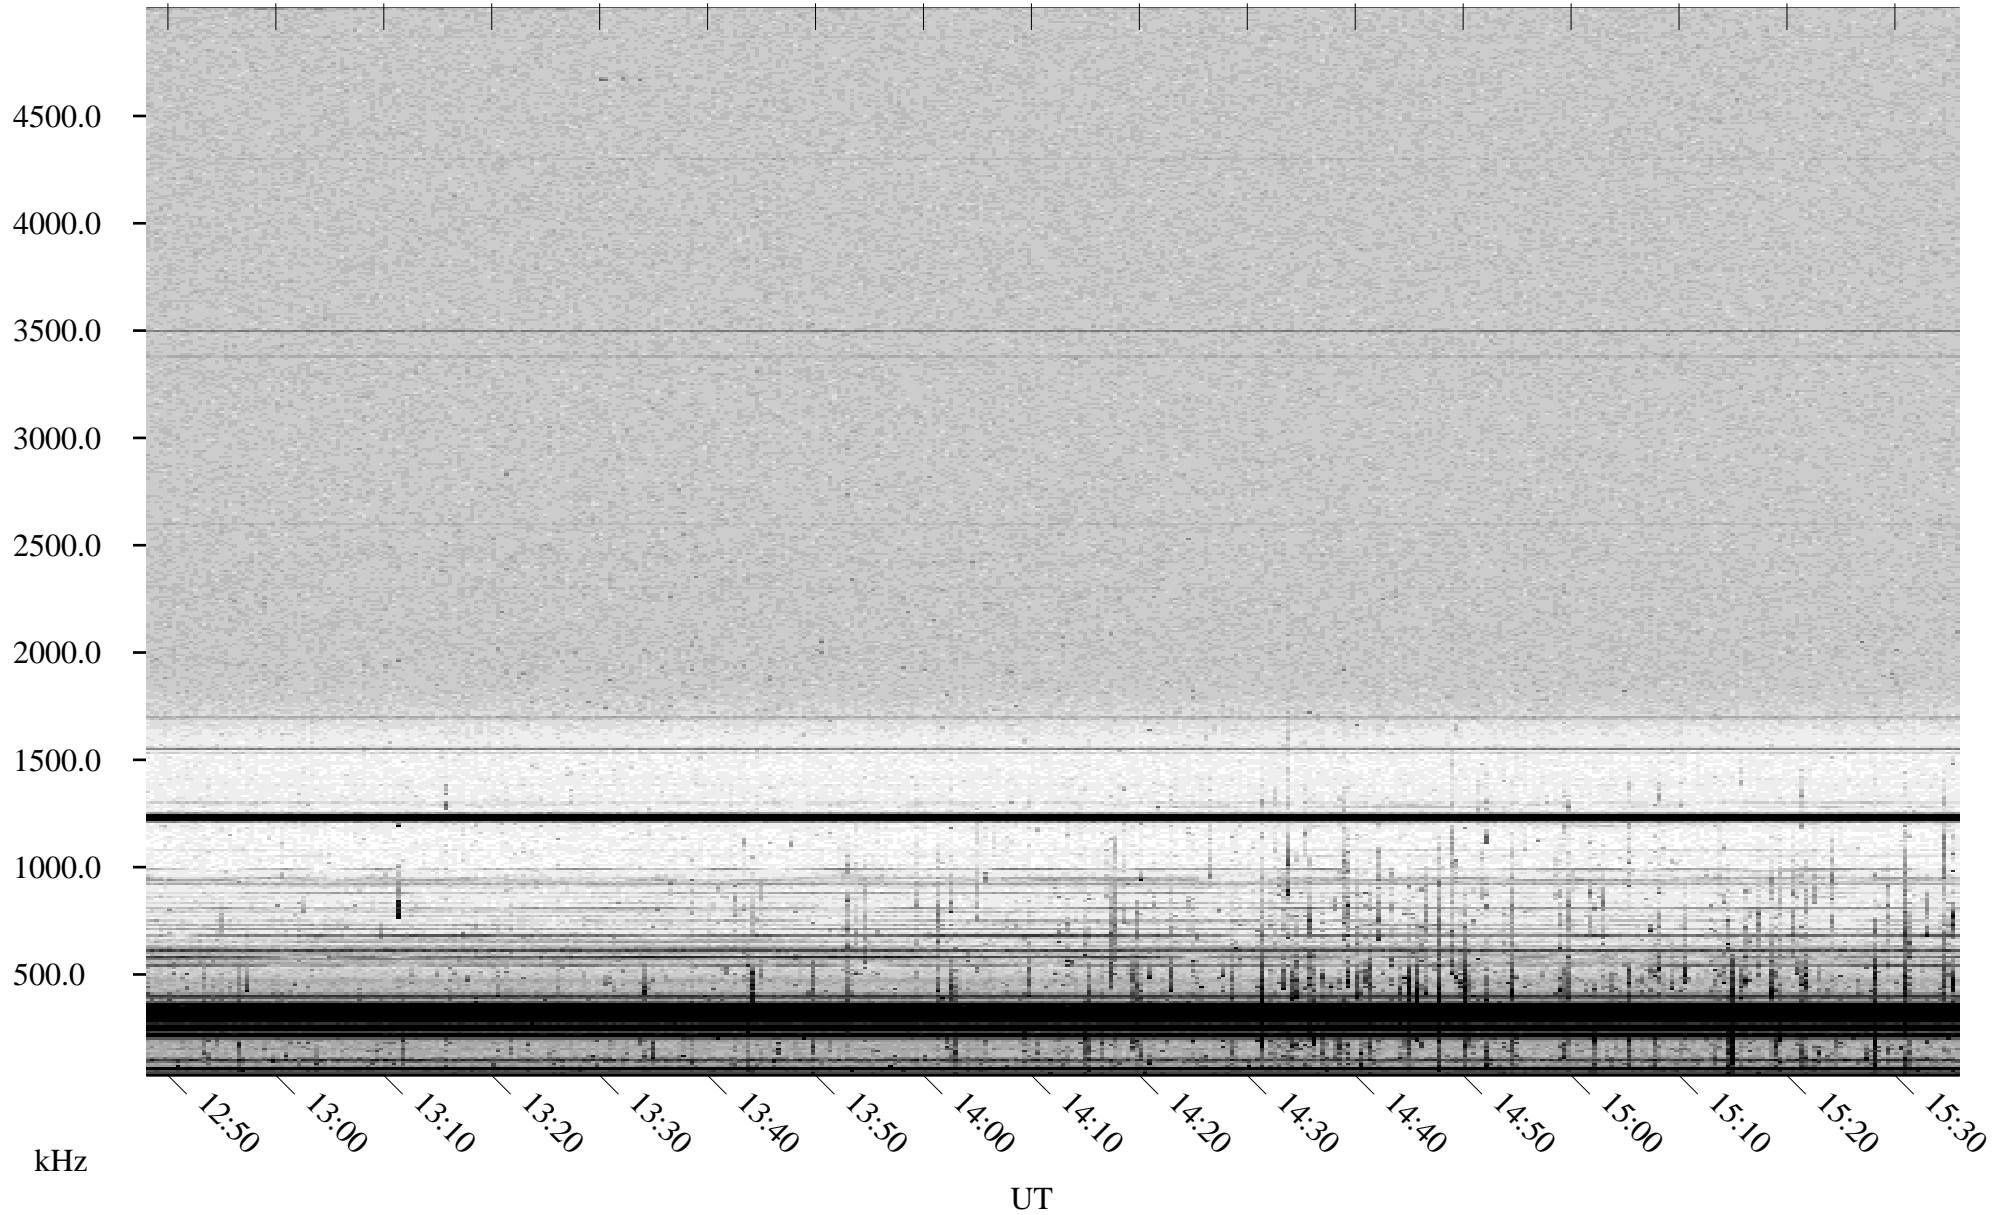

06/15/2001 Churchill, Manitoba

Linear Scale Black = 161 White = 15

ch01166l.r00m max_12

Page 1

06/15/2001 Churchill, Manitoba

Linear Scale Black = 161 White = 15

ch01166l.r00m max_12

Page 2

06/16/2001 Churchill, Manitoba

Linear Scale Black = 161 White = 15

ch01166l.r00m max_12

Page 3

06/16/2001 Churchill, Manitoba

Linear Scale Black = 161 White = 15

ch01166l.r00m max_12

Page 4

06/16/2001 Churchill, Manitoba

Linear Scale Black = 161 White = 15

ch01166l.r00m max_12

Page 5

06/16/2001 Churchill, Manitoba

Linear Scale Black = 161 White = 15

ch01166l.r00m max_12

Page 6

06/16/2001 Churchill, Manitoba

Linear Scale Black = 161 White = 15

ch01166l.r00m max_12

Page 7

06/16/2001 Churchill, Manitoba

Linear Scale Black = 161 White = 15

ch01166l.r00m max_12