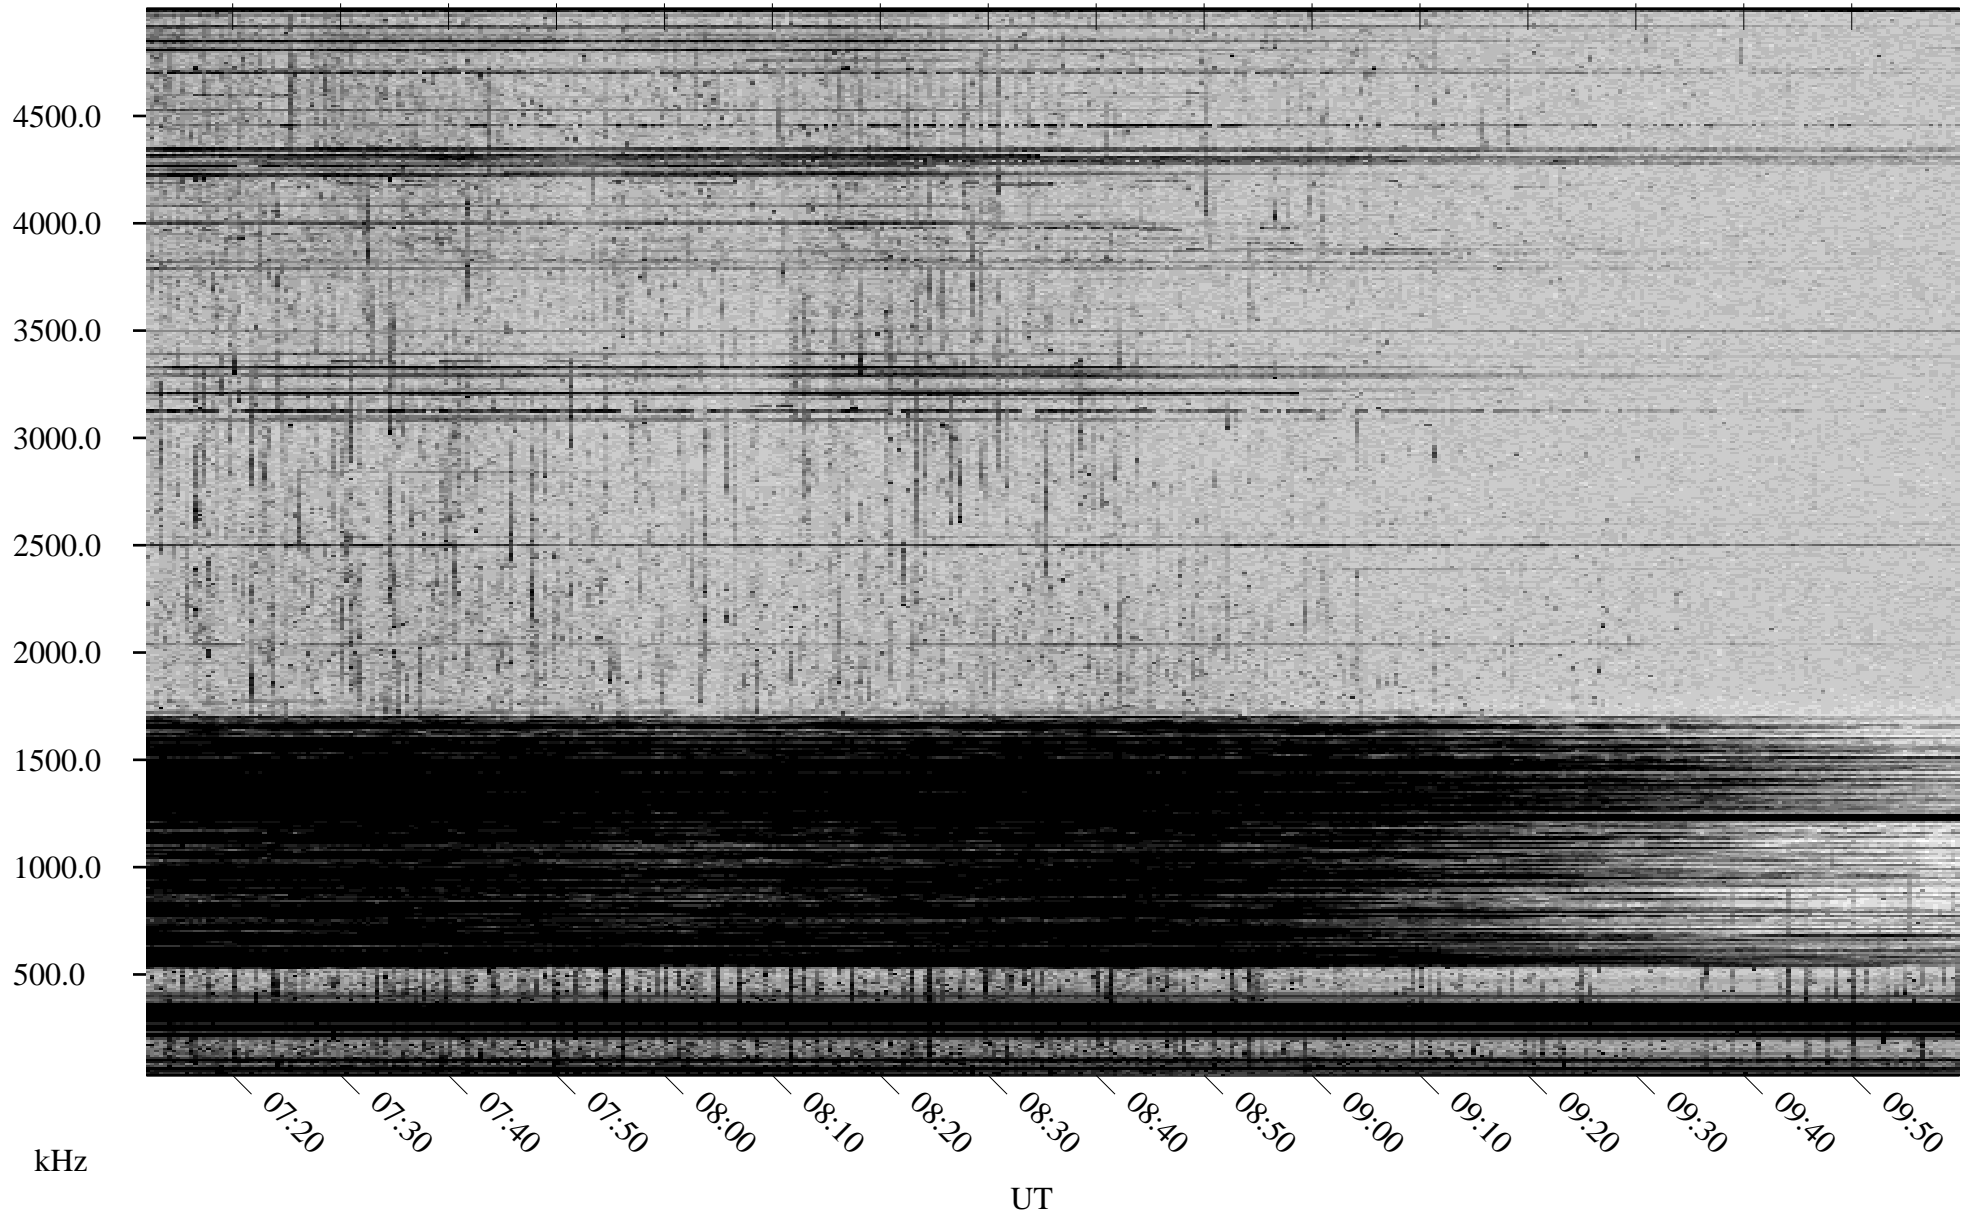

06/15/2001 Churchill, Manitoba

Linear Scale Black = 161 White = 15

ch01166l.r00m max_12

Page 1

06/15/2001 Churchill, Manitoba

Linear Scale Black = 161 White = 15

ch01166l.r00m max_12

Page 2

06/16/2001 Churchill, Manitoba

Linear Scale Black = 161 White = 15

ch01166l.r00m max_12

Page 3

06/16/2001 Churchill, Manitoba

Linear Scale Black = 161 White = 15

ch01166l.r00m max_12

Page 4

06/16/2001 Churchill, Manitoba

Linear Scale Black = 161 White = 15

ch01166l.r00m max_12

Page 5

06/16/2001 Churchill, Manitoba

Linear Scale Black = 161 White = 15

ch01166l.r00m max_12

Page 6

06/16/2001 Churchill, Manitoba

Linear Scale Black = 161 White = 15

ch01166l.r00m max_12

Page 7

06/16/2001 Churchill, Manitoba

Linear Scale Black = 161 White = 15

ch01166l.r00m max_12