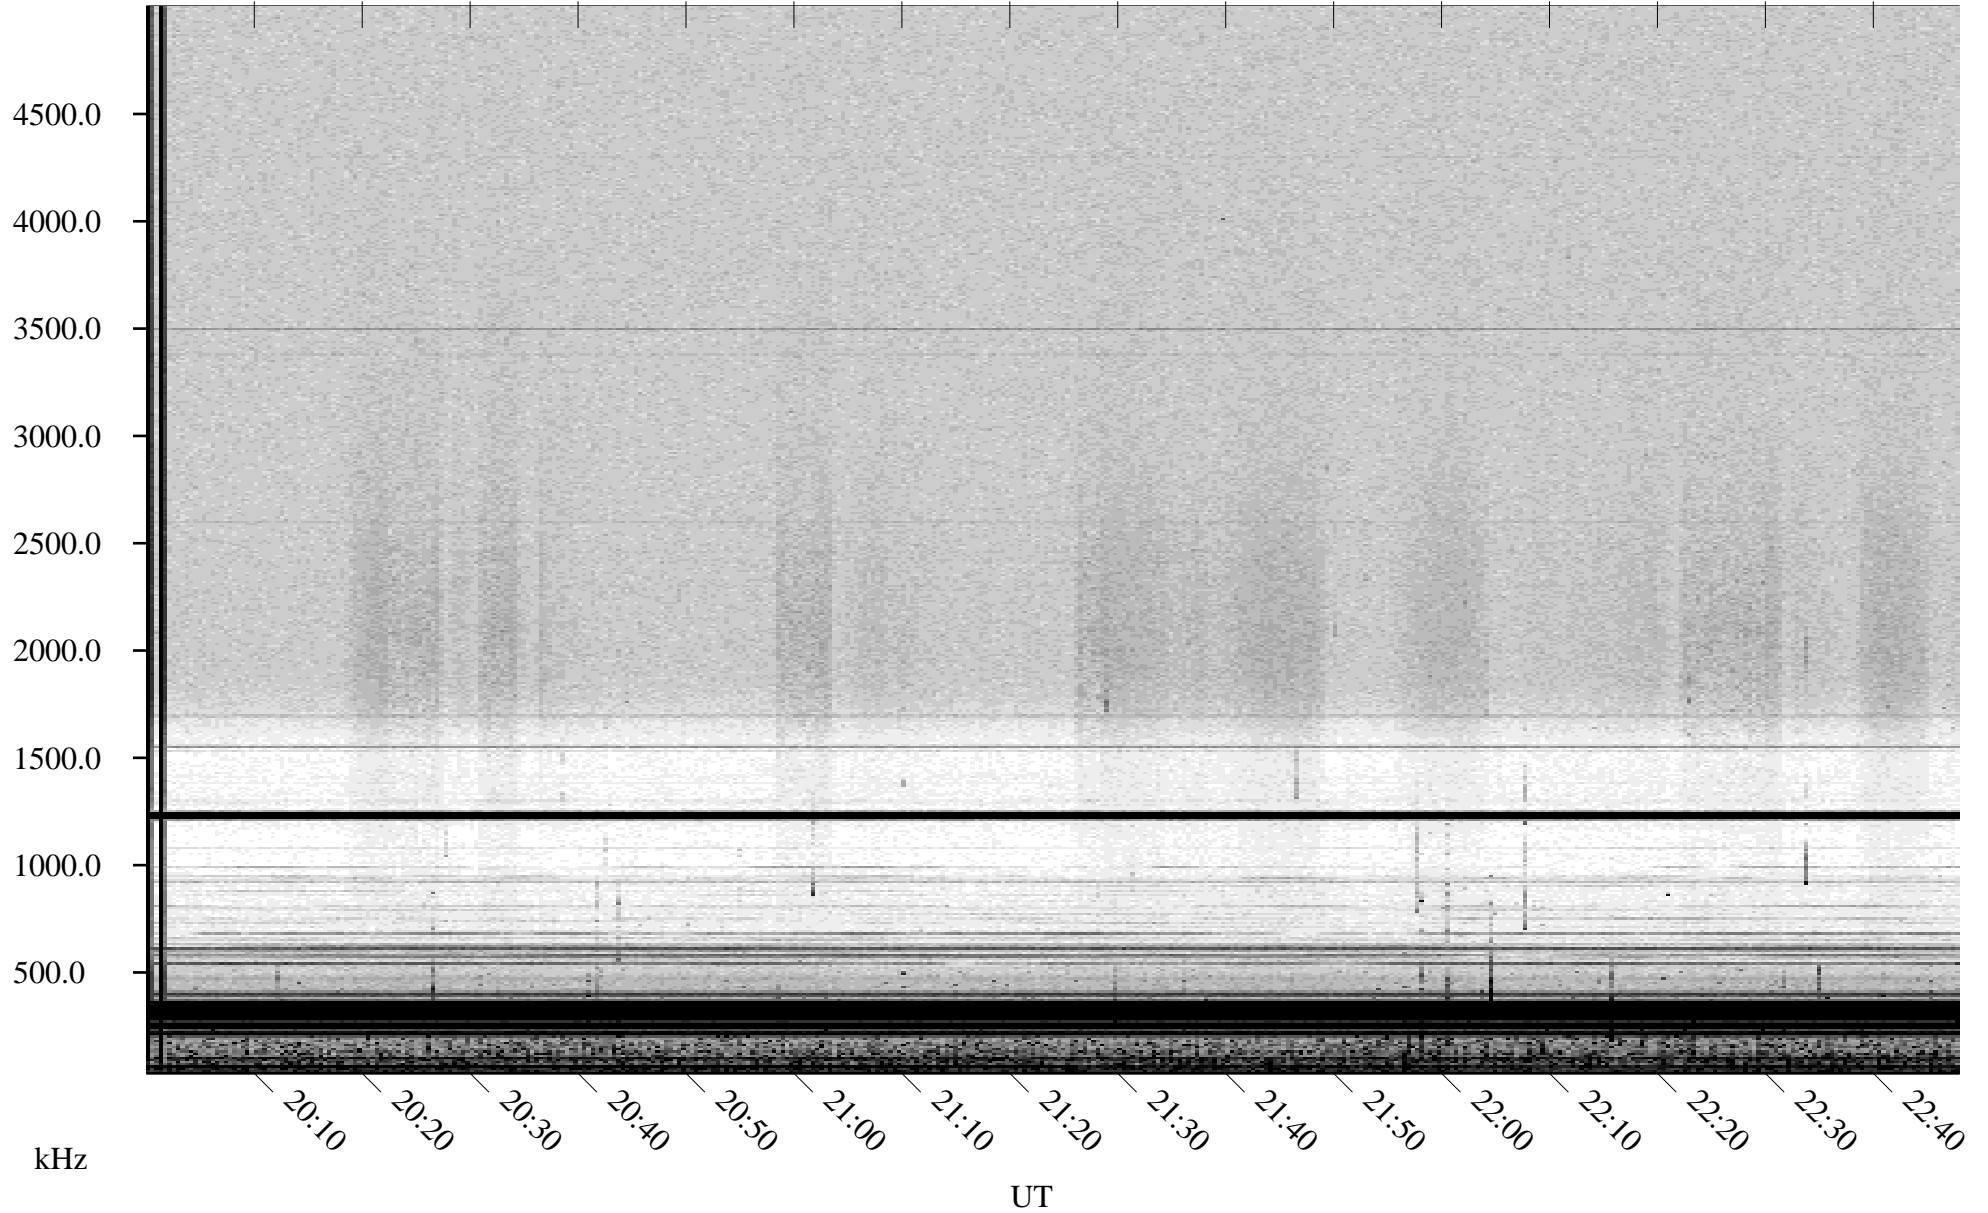

06/15/2001 Churchill, Manitoba

Linear Scale Black = 161 White = 15

ch01166l.r00m max_12

Page 1

06/15/2001 Churchill, Manitoba

Linear Scale Black = 161 White = 15

ch01166l.r00m max_12

Page 2

06/16/2001 Churchill, Manitoba

Linear Scale Black = 161 White = 15

ch01166l.r00m max_12

Page 3

06/16/2001 Churchill, Manitoba

Linear Scale Black = 161 White = 15

ch01166l.r00m max_12

Page 4

06/16/2001 Churchill, Manitoba

Linear Scale Black = 161 White = 15

ch01166l.r00m max_12

Page 5

06/16/2001 Churchill, Manitoba

Linear Scale Black = 161 White = 15

ch01166l.r00m max_12

Page 6

06/16/2001 Churchill, Manitoba

Linear Scale Black = 161 White = 15

ch01166l.r00m max_12

Page 7

06/16/2001 Churchill, Manitoba

Linear Scale Black = 161 White = 15

ch01166l.r00m max_12