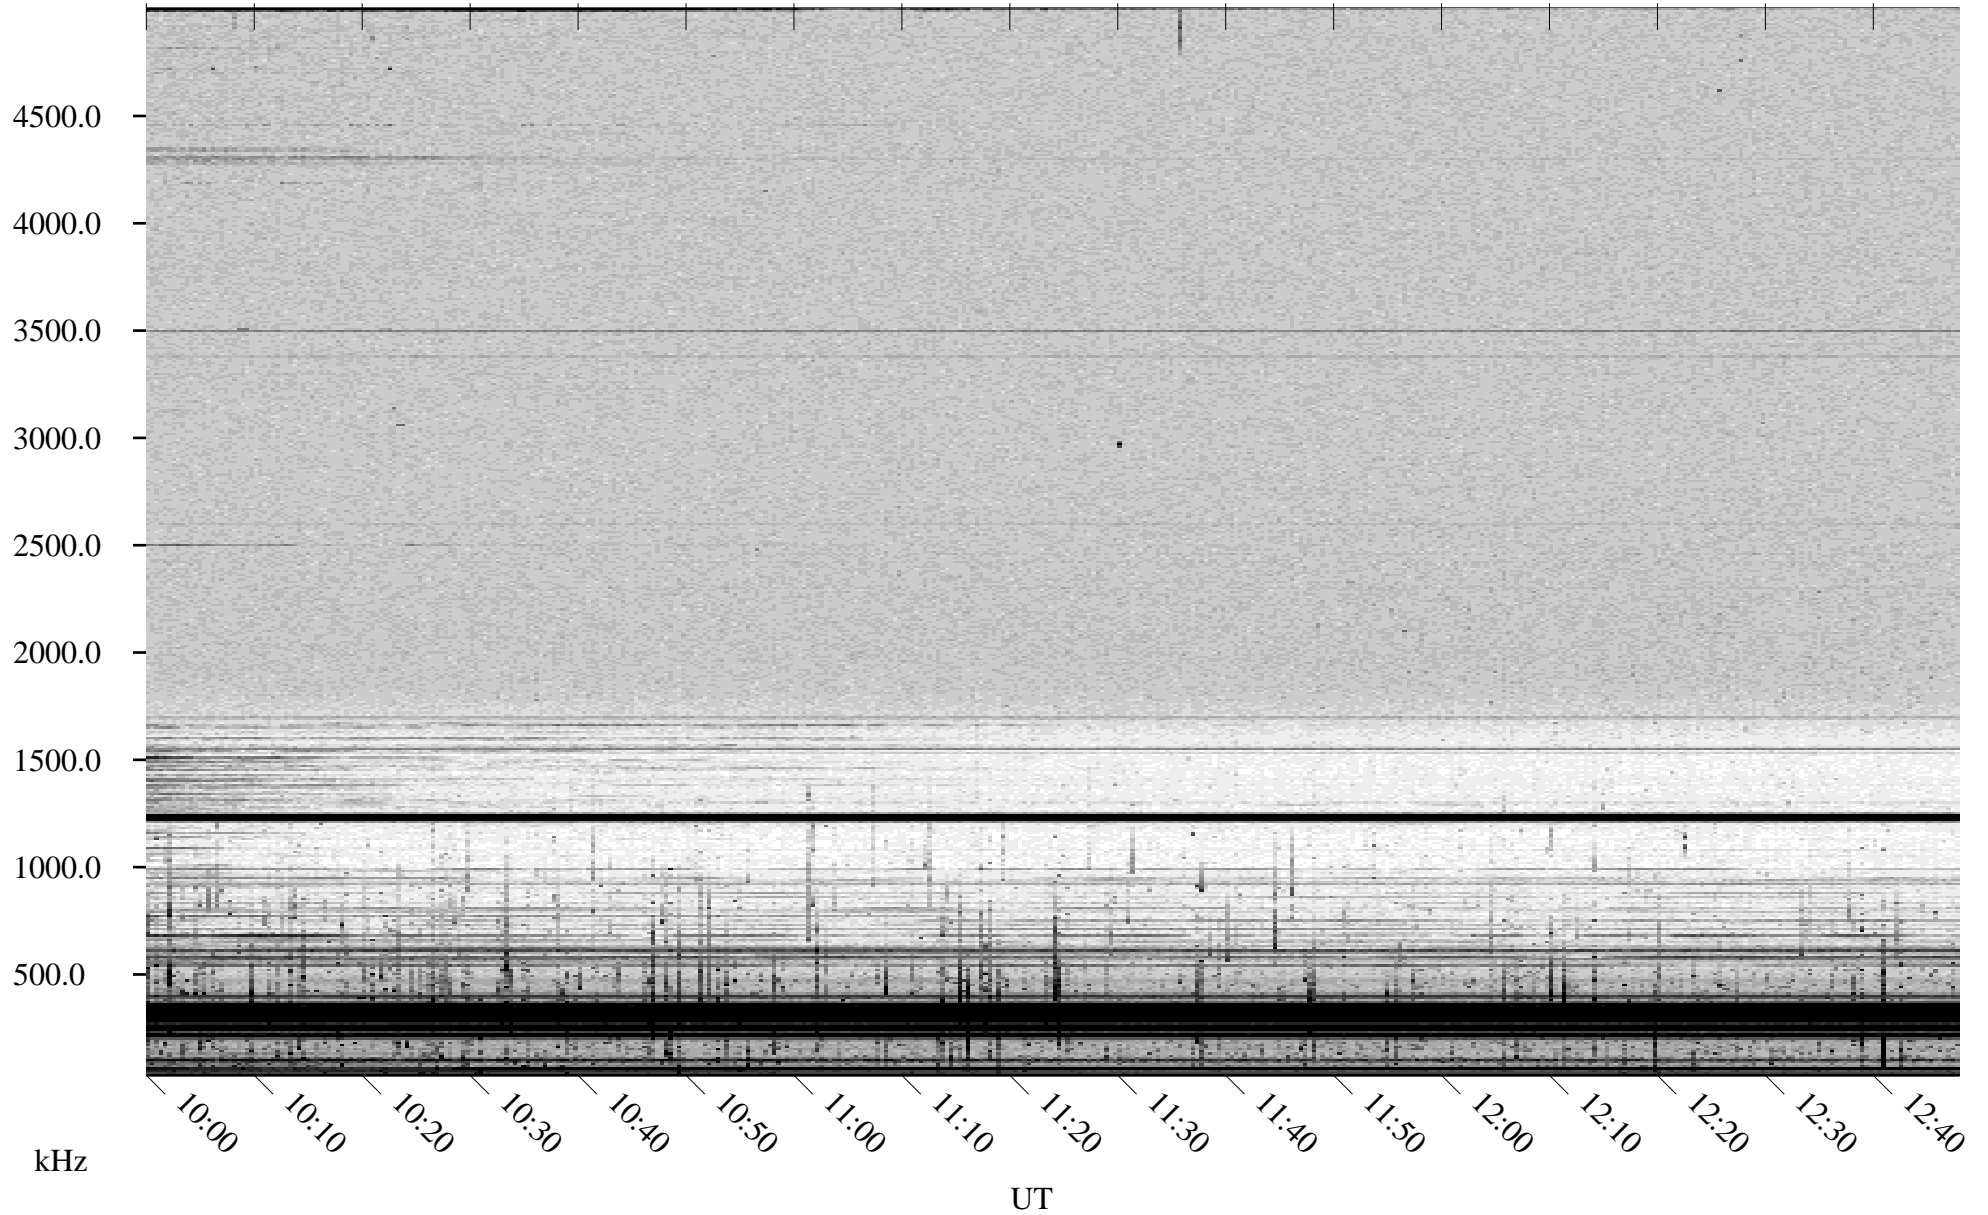

06/15/2001 Churchill, Manitoba

Linear Scale Black = 161 White = 15

ch01166l.r00m max_12

Page 1

06/15/2001 Churchill, Manitoba

Linear Scale Black = 161 White = 15

ch01166l.r00m max_12

Page 2

06/16/2001 Churchill, Manitoba

Linear Scale Black = 161 White = 15

ch01166l.r00m max_12

Page 3

06/16/2001 Churchill, Manitoba

Linear Scale Black = 161 White = 15

ch01166l.r00m max_12

Page 4

06/16/2001 Churchill, Manitoba

Linear Scale Black = 161 White = 15

ch01166l.r00m max_12

Page 5

06/16/2001 Churchill, Manitoba

Linear Scale Black = 161 White = 15

ch01166l.r00m max_12

Page 6

06/16/2001 Churchill, Manitoba

Linear Scale Black = 161 White = 15

ch01166l.r00m max_12

Page 7

06/16/2001 Churchill, Manitoba

Linear Scale Black = 161 White = 15

ch01166l.r00m max_12