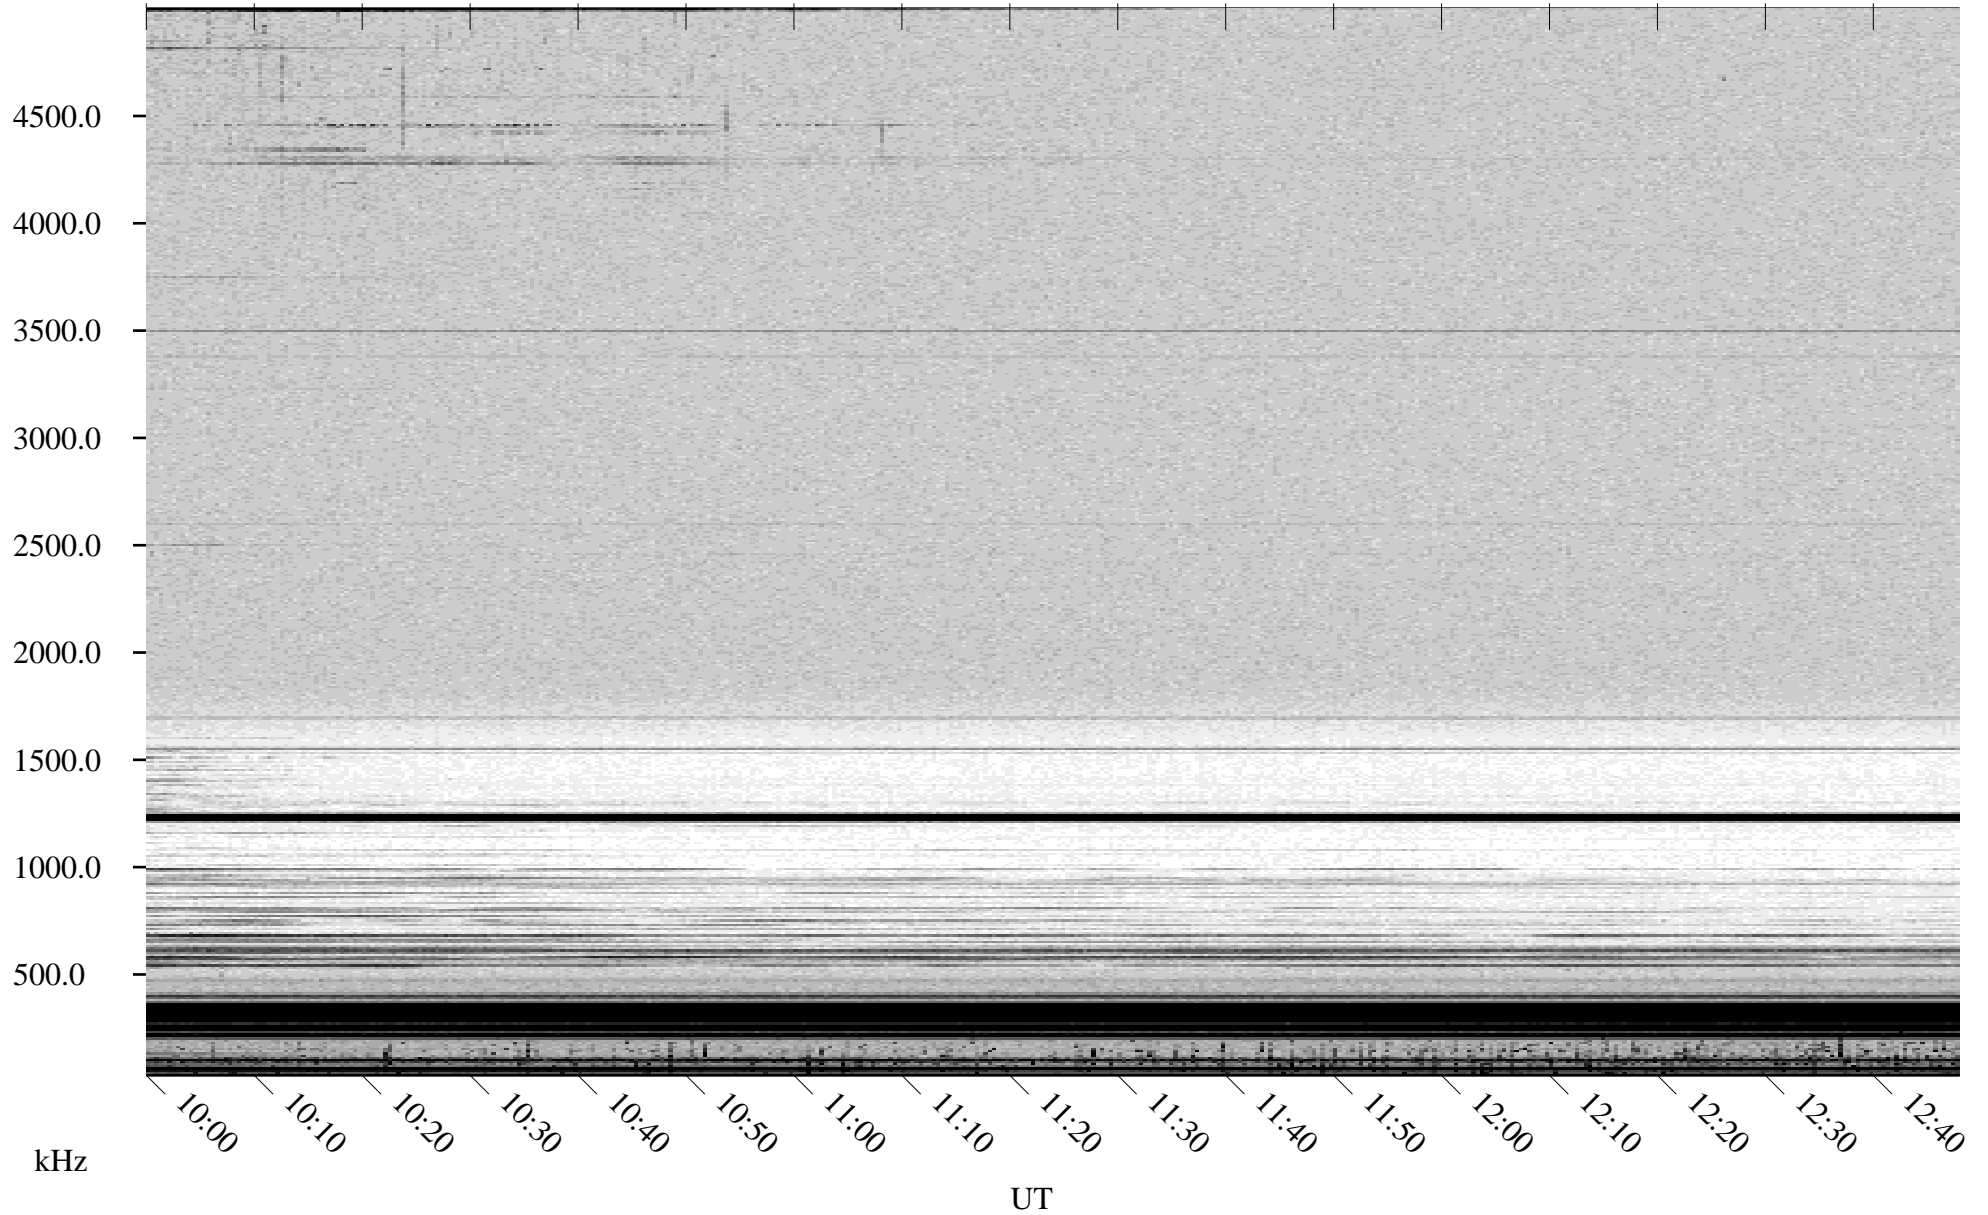

06/16/2001 Churchill, Manitoba

Linear Scale Black = 161 White = 15

ch01167l.r00m max_12

Page 1

06/16/2001 Churchill, Manitoba

Linear Scale Black = 161 White = 15

ch01167l.r00m max_12

Page 2

06/17/2001 Churchill, Manitoba

Linear Scale Black = 161 White = 15

ch01167l.r00m max_12

Page 3

06/17/2001 Churchill, Manitoba

Linear Scale Black = 161 White = 15

ch01167l.r00m max_12

Page 4

06/17/2001 Churchill, Manitoba

Linear Scale Black = 161 White = 15

ch01167l.r00m max_12

Page 5

06/17/2001 Churchill, Manitoba

Linear Scale Black = 161 White = 15

ch01167l.r00m max_12

Page 6

06/17/2001 Churchill, Manitoba

Linear Scale Black = 161 White = 15

ch01167l.r00m max_12

Page 7

06/17/2001 Churchill, Manitoba

Linear Scale Black = 161 White = 15

ch01167l.r00m max_12

Page 8