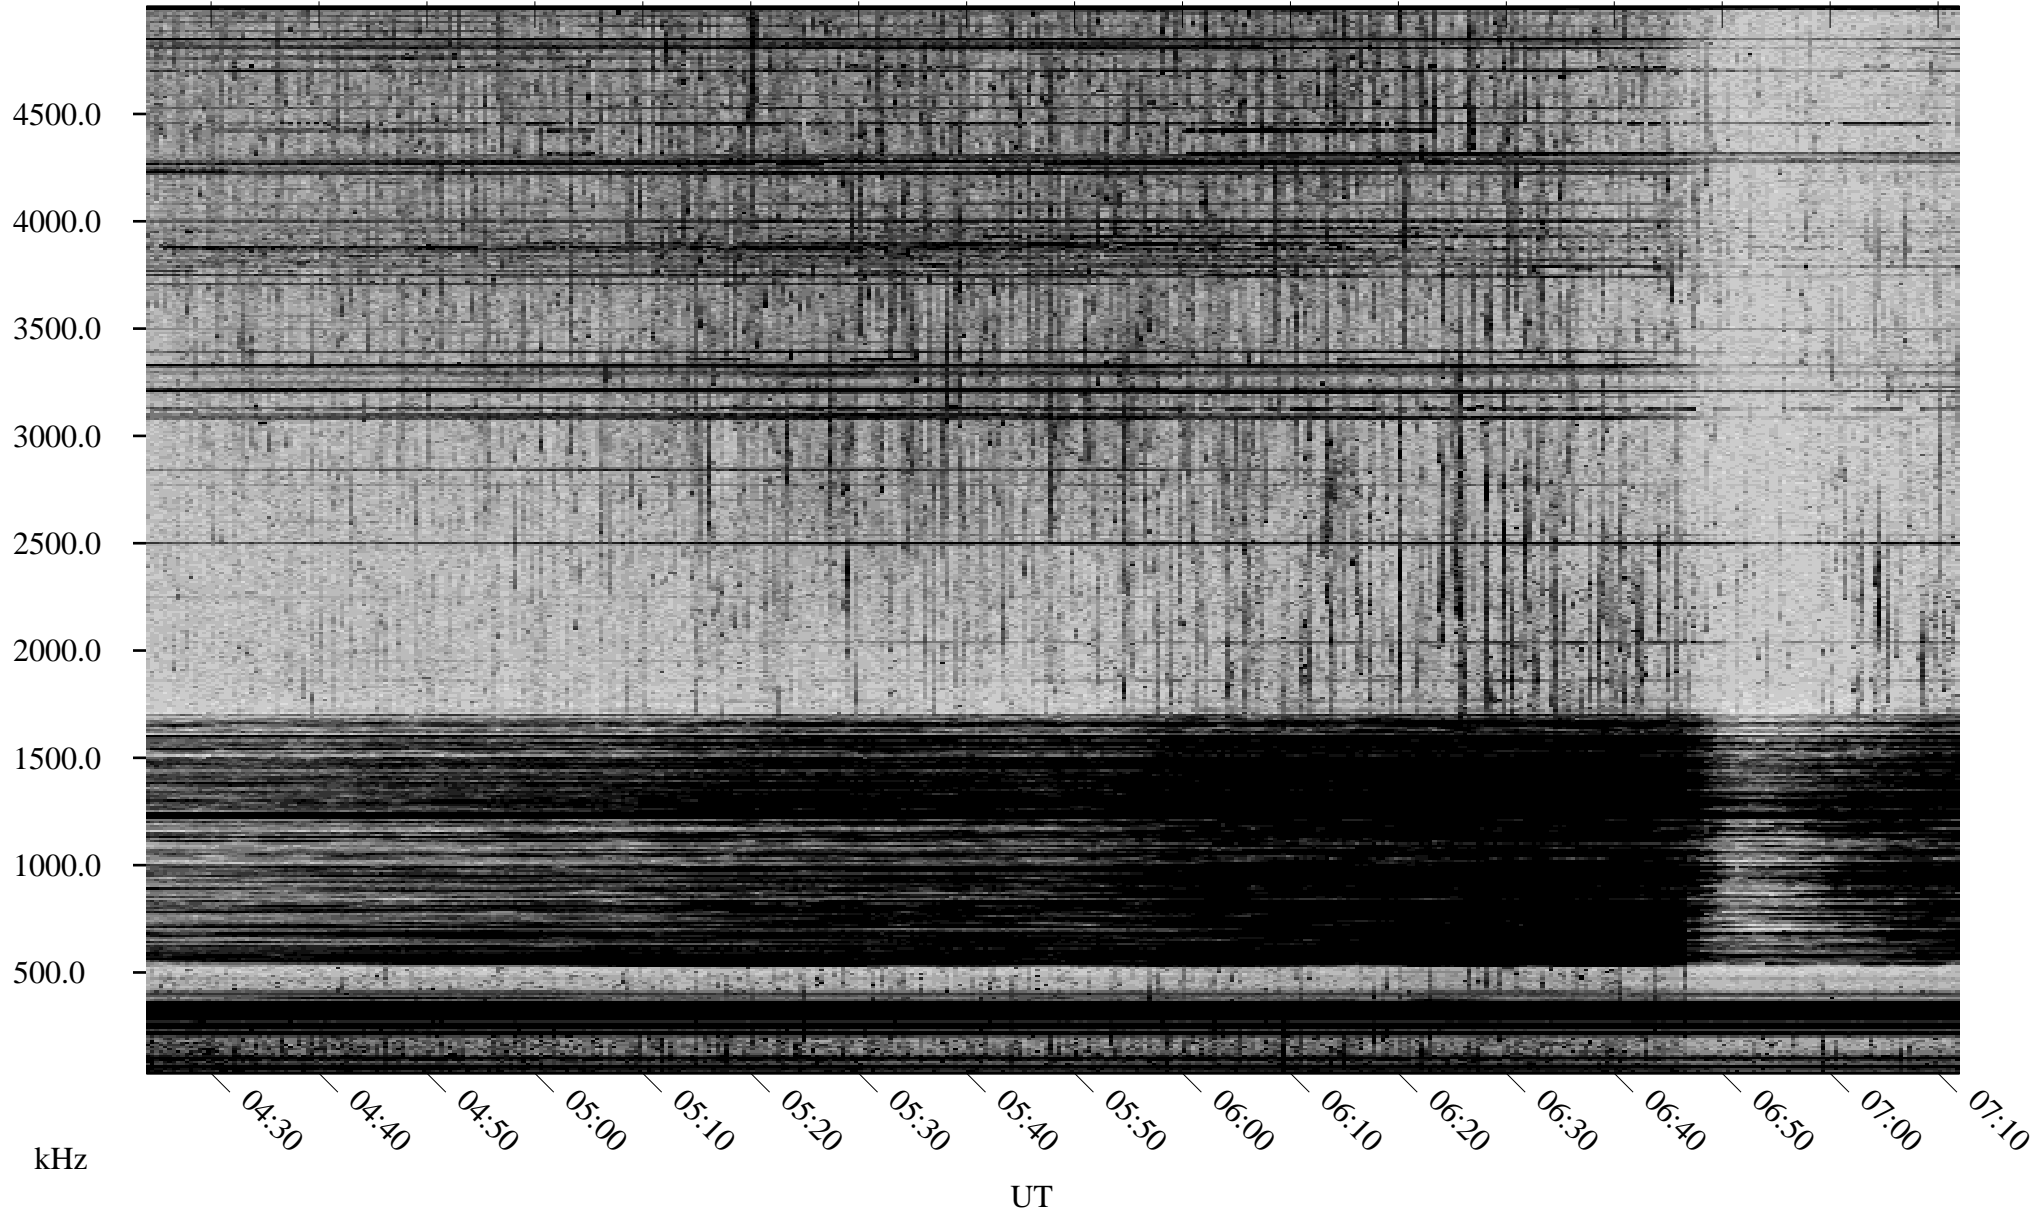

06/16/2001 Churchill, Manitoba

Linear Scale Black = 161 White = 15

ch01167l.r00m max_12

Page 1

06/16/2001 Churchill, Manitoba

Linear Scale Black = 161 White = 15

ch01167l.r00m max_12

Page 2

06/17/2001 Churchill, Manitoba

Linear Scale Black = 161 White = 15

ch01167l.r00m max_12

Page 3

06/17/2001 Churchill, Manitoba

Linear Scale Black = 161 White = 15

ch01167l.r00m max_12

Page 4

06/17/2001 Churchill, Manitoba

Linear Scale Black = 161 White = 15

ch01167l.r00m max_12

Page 5

06/17/2001 Churchill, Manitoba

Linear Scale Black = 161 White = 15

ch01167l.r00m max_12

Page 6

06/17/2001 Churchill, Manitoba

Linear Scale Black = 161 White = 15

ch01167l.r00m max_12

Page 7

06/17/2001 Churchill, Manitoba

Linear Scale Black = 161 White = 15

ch01167l.r00m max_12

Page 8