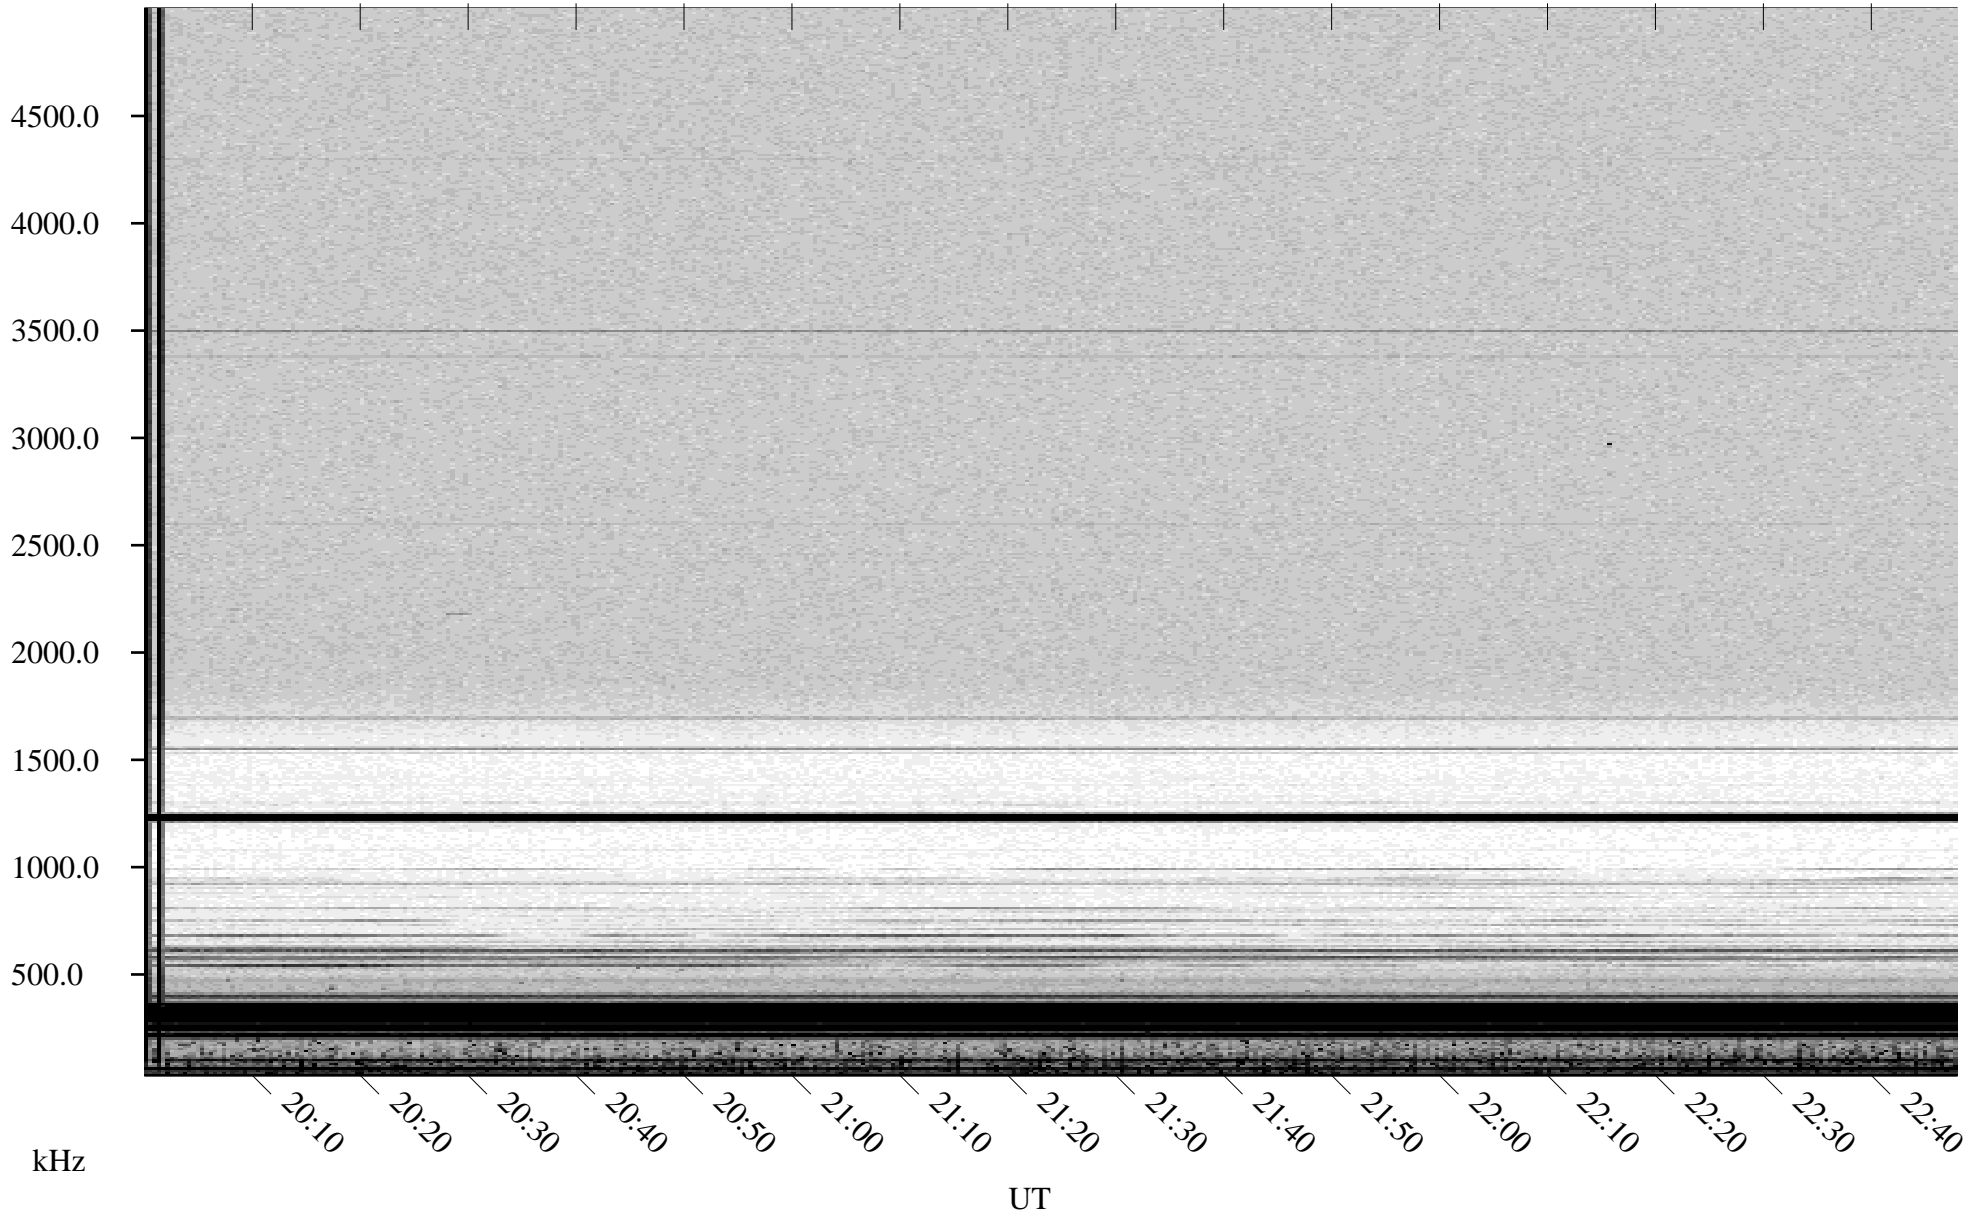

06/16/2001 Churchill, Manitoba

Linear Scale Black = 161 White = 15

ch01167l.r00m max_12

Page 1

06/16/2001 Churchill, Manitoba

Linear Scale Black = 161 White = 15

ch01167l.r00m max_12

Page 2

06/17/2001 Churchill, Manitoba

Linear Scale Black = 161 White = 15

ch01167l.r00m max_12

Page 3

06/17/2001 Churchill, Manitoba

Linear Scale Black = 161 White = 15

ch01167l.r00m max_12

Page 4

06/17/2001 Churchill, Manitoba

Linear Scale Black = 161 White = 15

ch01167l.r00m max_12

Page 5

06/17/2001 Churchill, Manitoba

Linear Scale Black = 161 White = 15

ch01167l.r00m max_12

Page 6

06/17/2001 Churchill, Manitoba

Linear Scale Black = 161 White = 15

ch01167l.r00m max_12

Page 7

06/17/2001 Churchill, Manitoba

Linear Scale Black = 161 White = 15

ch01167l.r00m max_12

Page 8