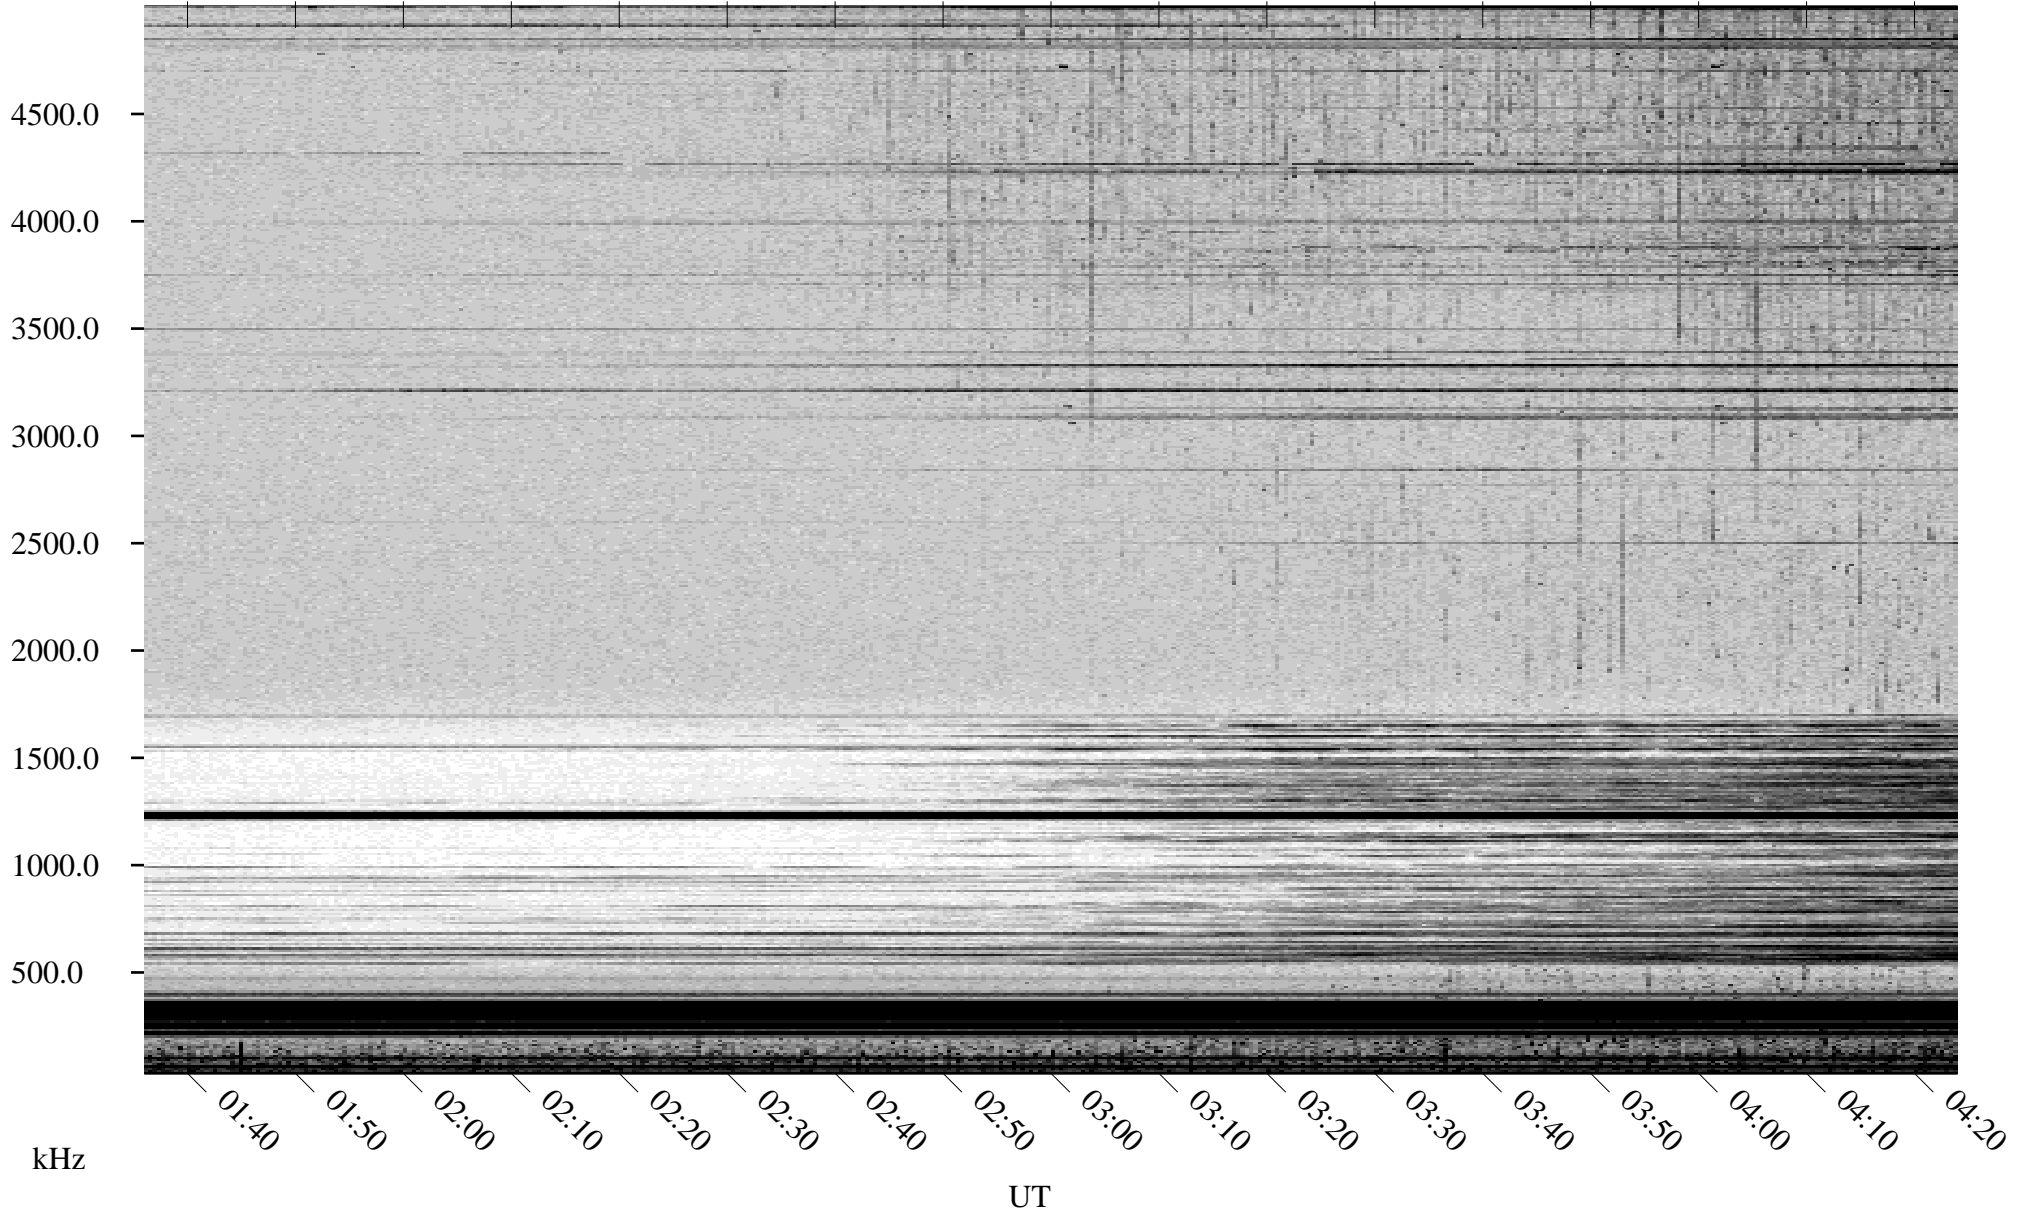

06/16/2001 Churchill, Manitoba

Linear Scale Black = 161 White = 15

ch01167l.r00m max_12

Page 1

06/16/2001 Churchill, Manitoba

Linear Scale Black = 161 White = 15

ch01167l.r00m max_12

Page 2

06/17/2001 Churchill, Manitoba

Linear Scale Black = 161 White = 15

ch01167l.r00m max_12

Page 3

06/17/2001 Churchill, Manitoba

Linear Scale Black = 161 White = 15

ch01167l.r00m max_12

Page 4

06/17/2001 Churchill, Manitoba

Linear Scale Black = 161 White = 15

ch01167l.r00m max_12

Page 5

06/17/2001 Churchill, Manitoba

Linear Scale Black = 161 White = 15

ch01167l.r00m max_12

Page 6

06/17/2001 Churchill, Manitoba

Linear Scale Black = 161 White = 15

ch01167l.r00m max_12

Page 7

06/17/2001 Churchill, Manitoba

Linear Scale Black = 161 White = 15

ch01167l.r00m max_12

Page 8