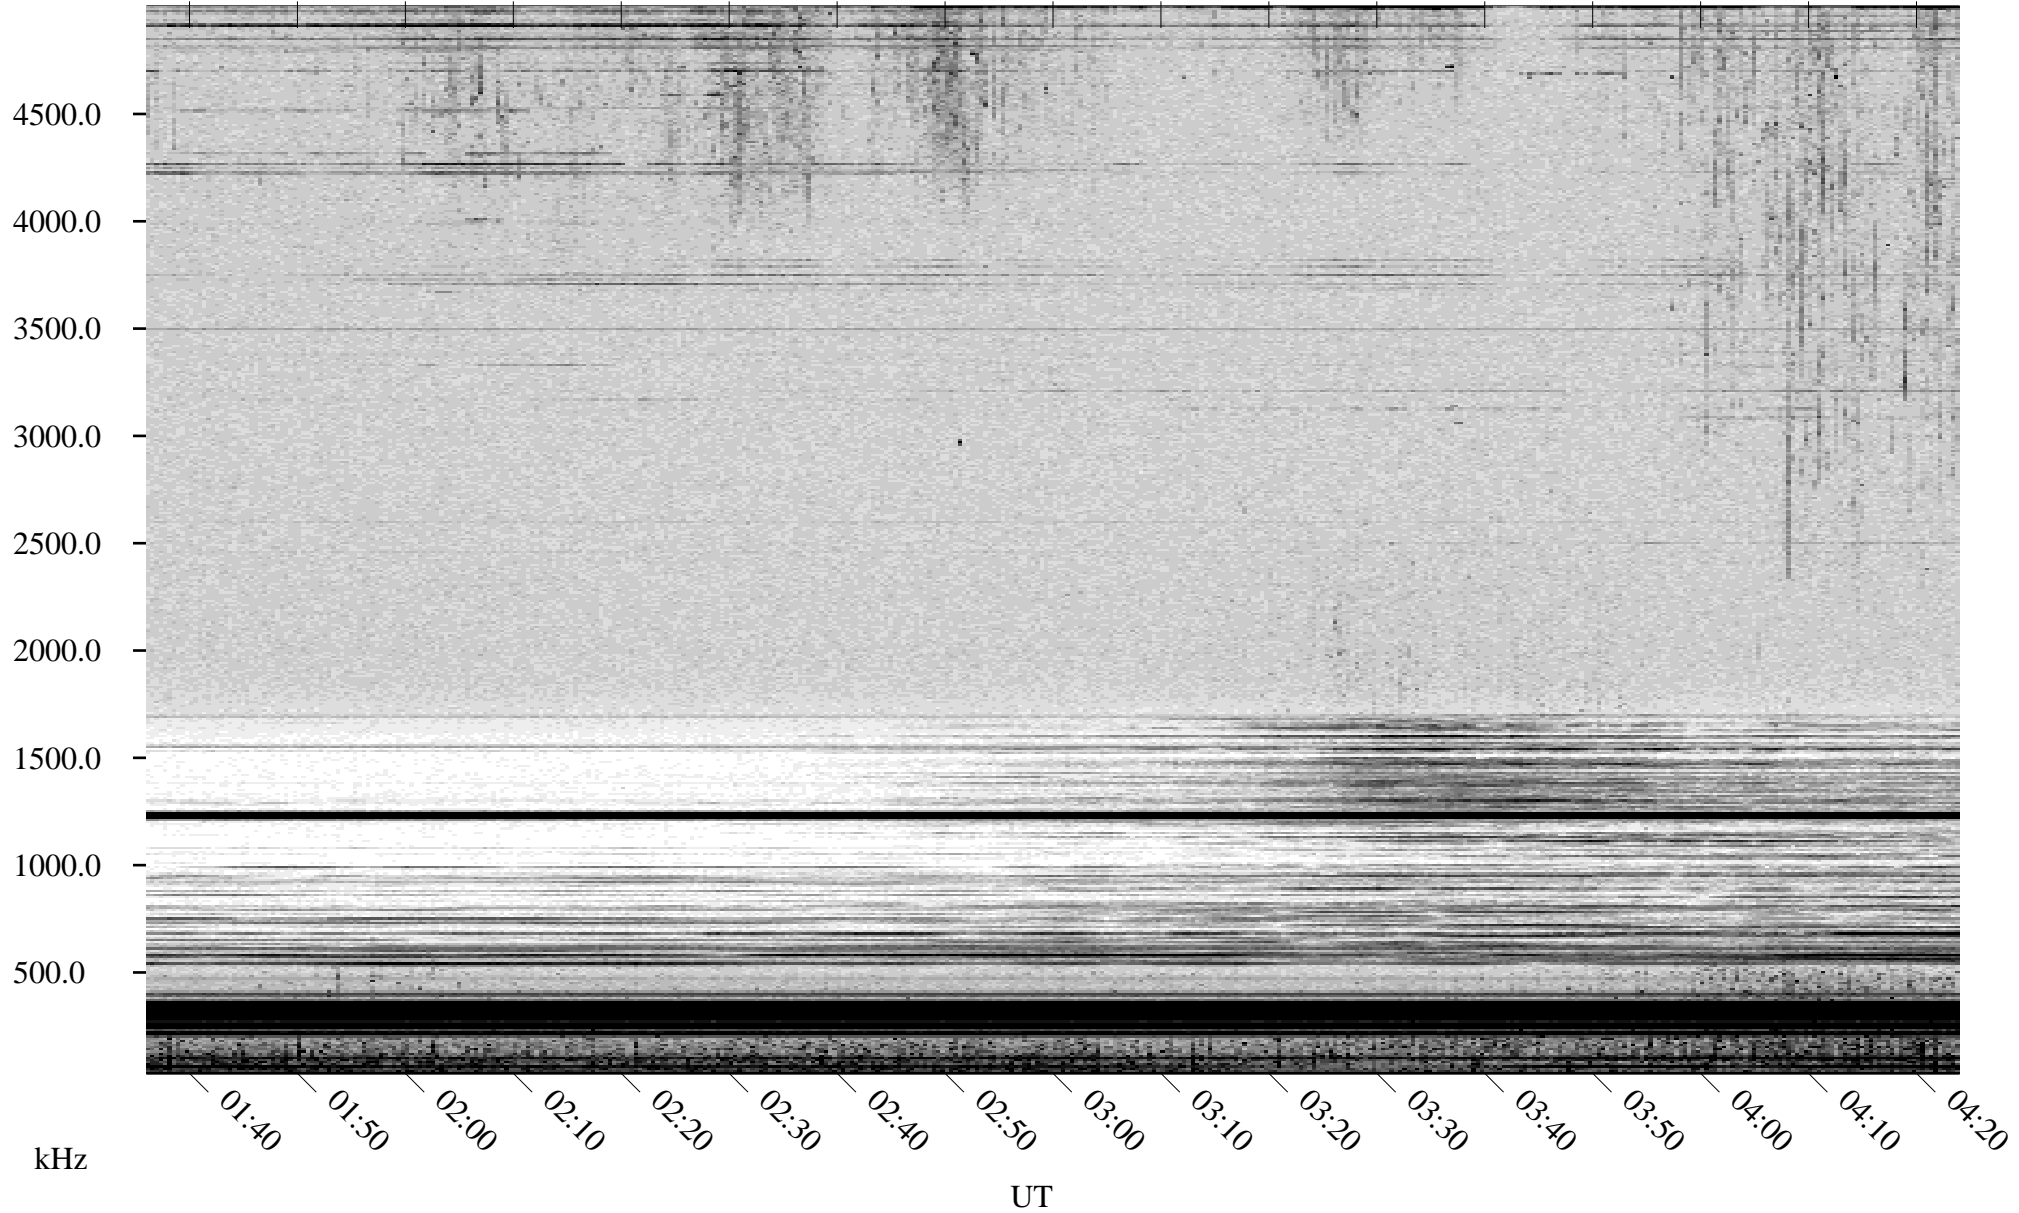

06/17/2001 Churchill, Manitoba

Linear Scale Black = 161 White = 15

ch01168l.r00m max_12

Page 1

06/17/2001 Churchill, Manitoba

Linear Scale Black = 161 White = 15

ch01168l.r00m max_12

Page 2

06/18/2001 Churchill, Manitoba

Linear Scale Black = 161 White = 15

ch01168l.r00m max_12

Page 3

06/18/2001 Churchill, Manitoba

Linear Scale Black = 161 White = 15

ch01168l.r00m max_12

Page 4

06/18/2001 Churchill, Manitoba

Linear Scale Black = 161 White = 15

ch01168l.r00m max_12

Page 5

06/18/2001 Churchill, Manitoba

Linear Scale Black = 161 White = 15

ch01168l.r00m max_12

Page 6

06/18/2001 Churchill, Manitoba

Linear Scale Black = 161 White = 15

ch01168l.r00m max_12

Page 7

06/18/2001 Churchill, Manitoba

Linear Scale Black = 161 White = 15

ch01168l.r00m max_12

Page 8