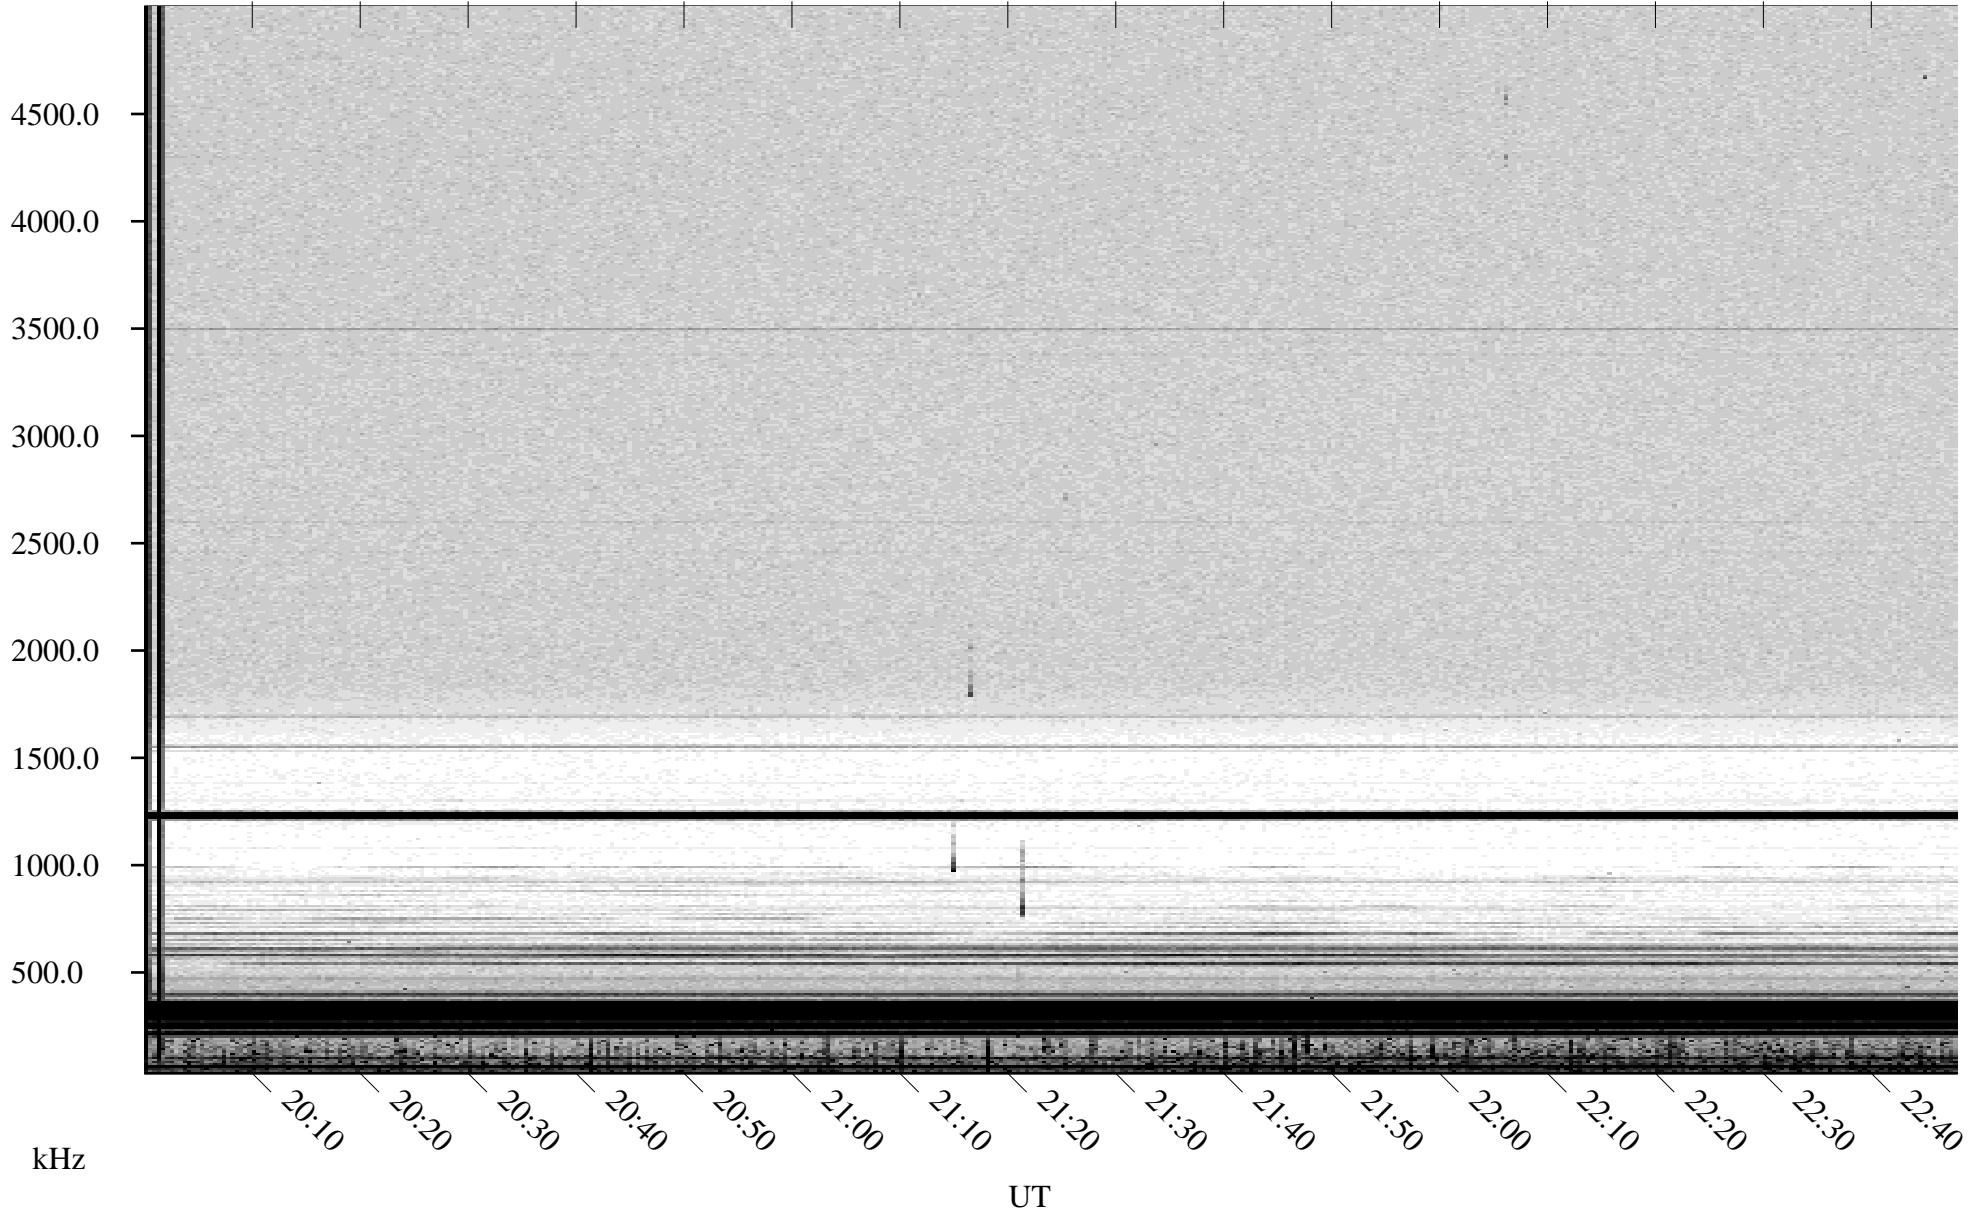

06/17/2001 Churchill, Manitoba

Linear Scale Black = 161 White = 15

ch01168l.r00m max_12

Page 1

06/17/2001 Churchill, Manitoba

Linear Scale Black = 161 White = 15

ch01168l.r00m max_12

Page 2

06/18/2001 Churchill, Manitoba

Linear Scale Black = 161 White = 15

ch01168l.r00m max_12

Page 3

06/18/2001 Churchill, Manitoba

Linear Scale Black = 161 White = 15

ch01168l.r00m max_12

Page 4

06/18/2001 Churchill, Manitoba

Linear Scale Black = 161 White = 15

ch01168l.r00m max_12

Page 5

06/18/2001 Churchill, Manitoba

Linear Scale Black = 161 White = 15

ch01168l.r00m max_12

Page 6

06/18/2001 Churchill, Manitoba

Linear Scale Black = 161 White = 15

ch01168l.r00m max_12

Page 7

06/18/2001 Churchill, Manitoba

Linear Scale Black = 161 White = 15

ch01168l.r00m max_12

Page 8