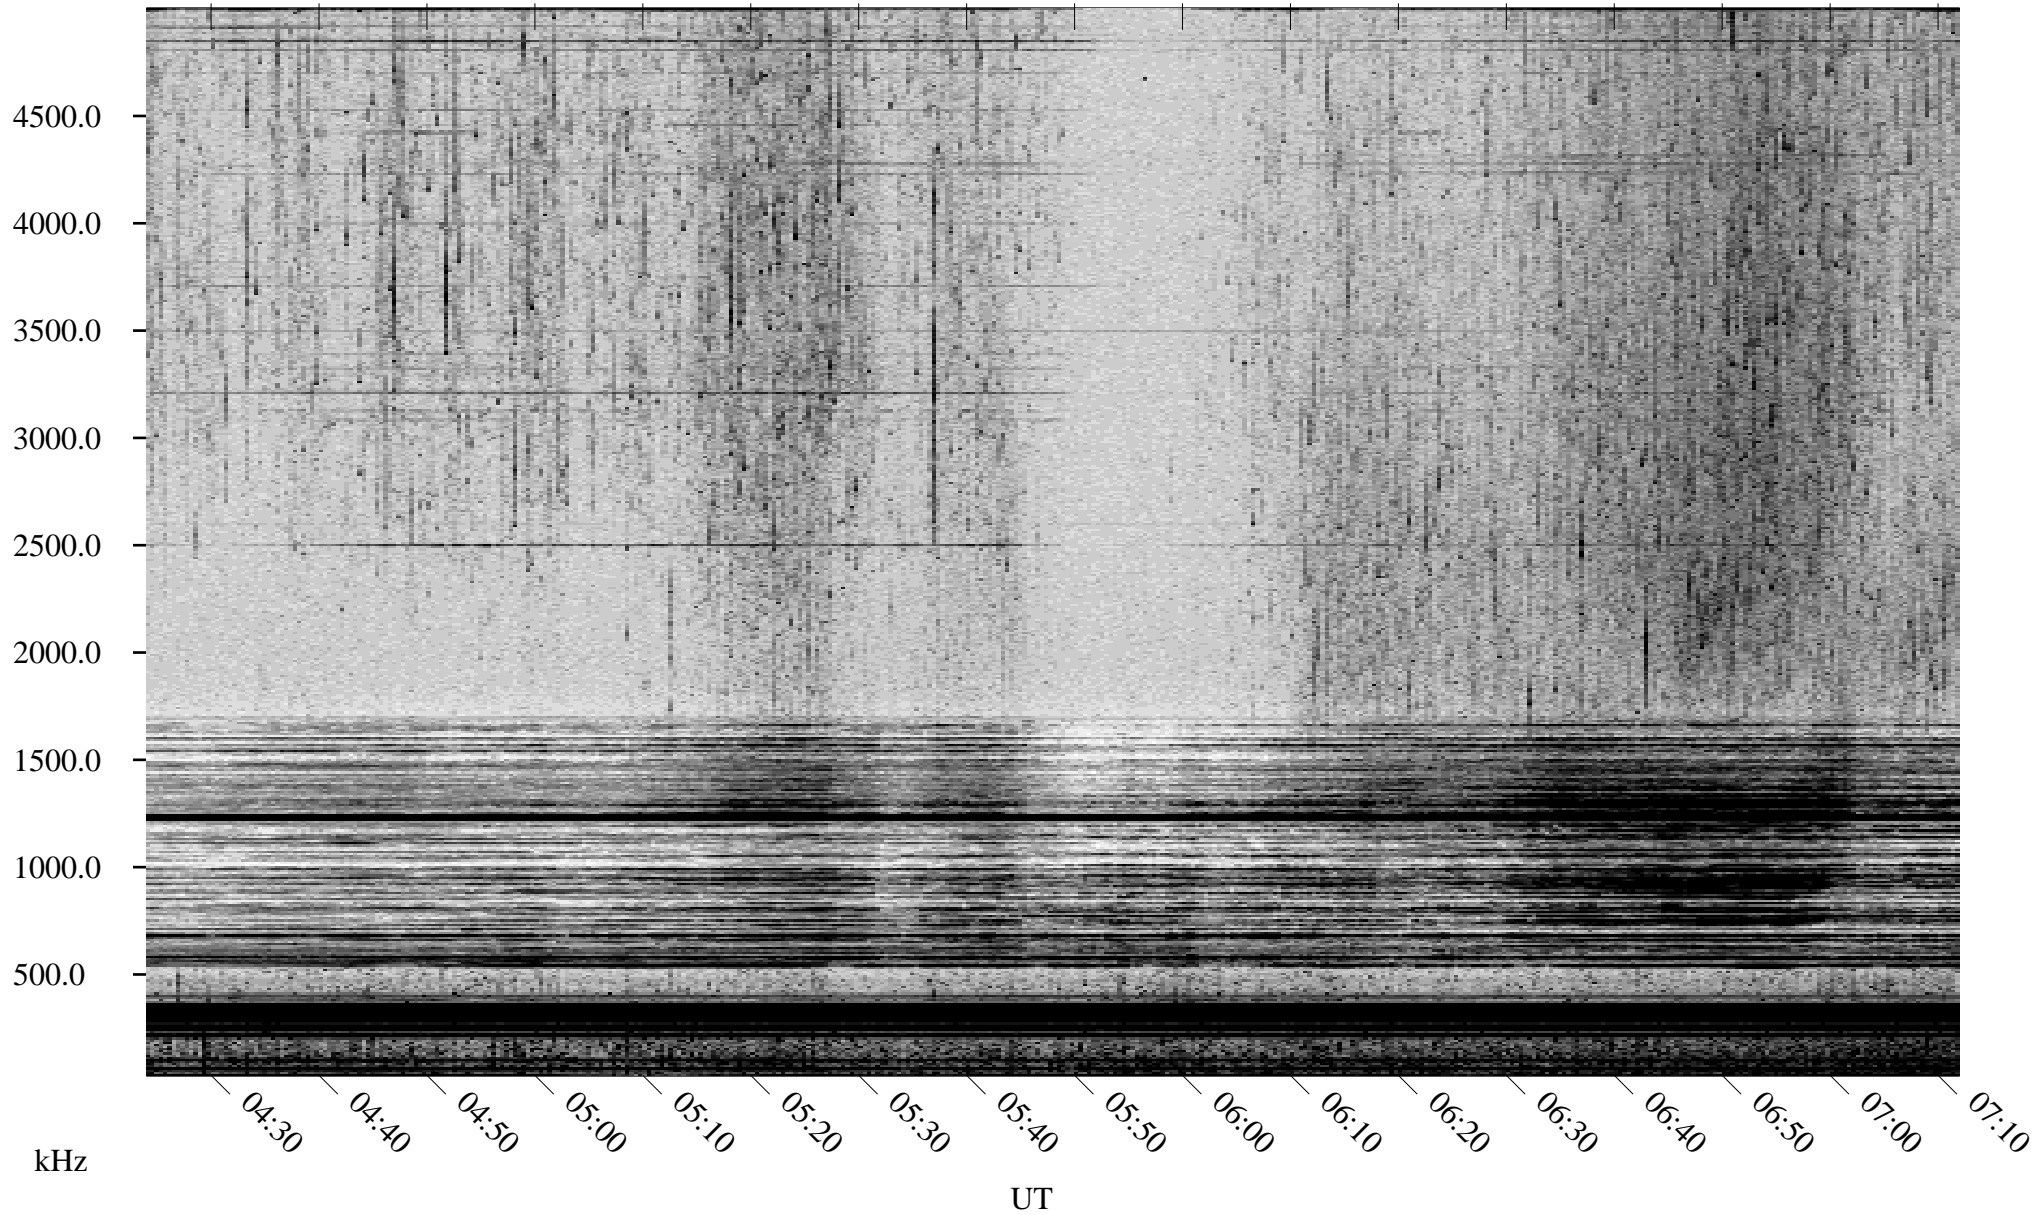

06/17/2001 Churchill, Manitoba

Linear Scale Black = 161 White = 15

ch01168l.r00m max_12

Page 1

06/17/2001 Churchill, Manitoba

Linear Scale Black = 161 White = 15

ch01168l.r00m max_12

Page 2

06/18/2001 Churchill, Manitoba

Linear Scale Black = 161 White = 15

ch01168l.r00m max_12

Page 3

06/18/2001 Churchill, Manitoba

Linear Scale Black = 161 White = 15

ch01168l.r00m max_12

Page 4

06/18/2001 Churchill, Manitoba

Linear Scale Black = 161 White = 15

ch01168l.r00m max_12

Page 5

06/18/2001 Churchill, Manitoba

Linear Scale Black = 161 White = 15

ch01168l.r00m max_12

Page 6

06/18/2001 Churchill, Manitoba

Linear Scale Black = 161 White = 15

ch01168l.r00m max_12

Page 7

06/18/2001 Churchill, Manitoba

Linear Scale Black = 161 White = 15

ch01168l.r00m max_12

Page 8