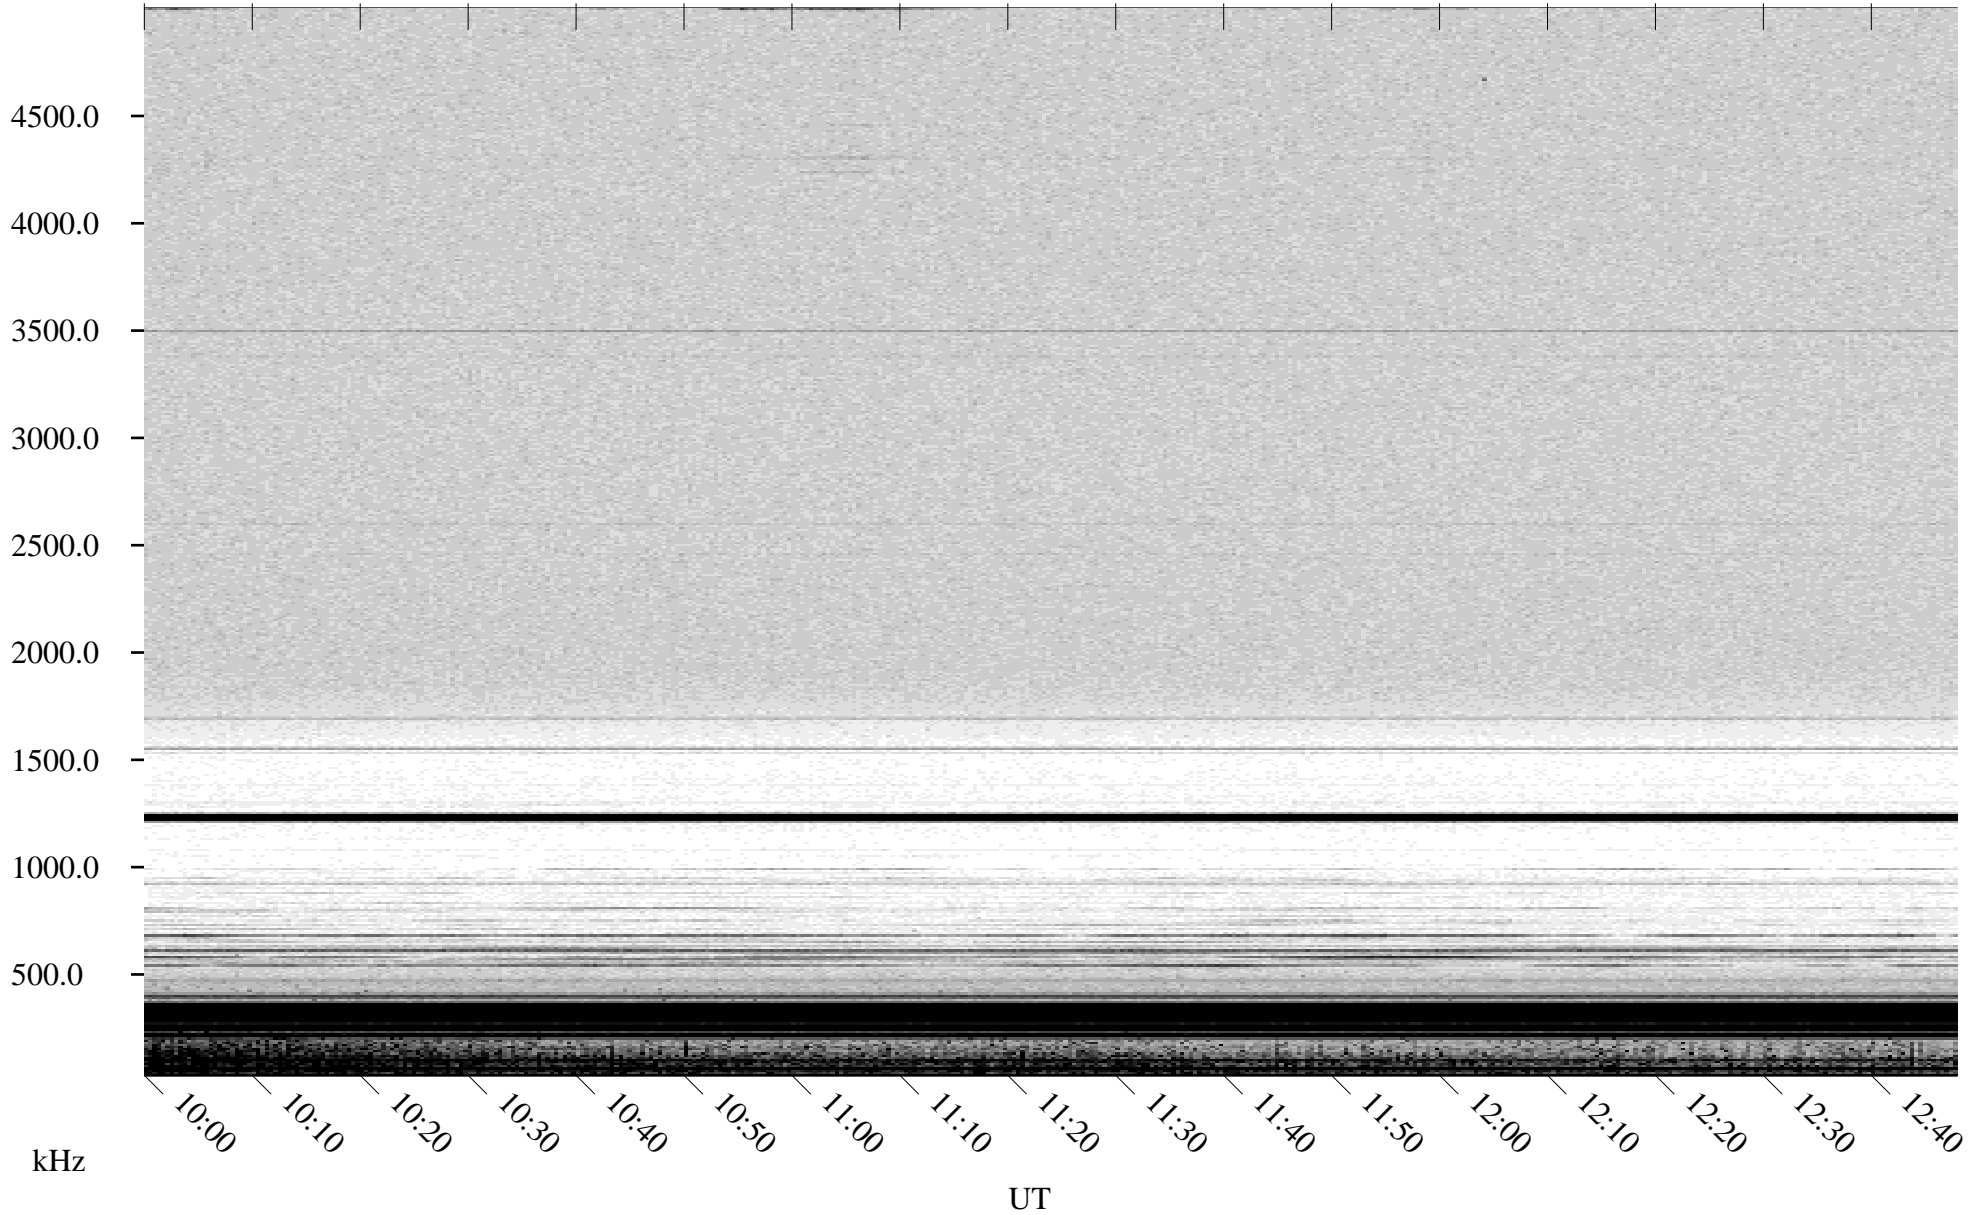

06/17/2001 Churchill, Manitoba

Linear Scale Black = 161 White = 15

ch01168l.r00m max_12

Page 1

06/17/2001 Churchill, Manitoba

Linear Scale Black = 161 White = 15

ch01168l.r00m max_12

Page 2

06/18/2001 Churchill, Manitoba

Linear Scale Black = 161 White = 15

ch01168l.r00m max_12

Page 3

06/18/2001 Churchill, Manitoba

Linear Scale Black = 161 White = 15

ch01168l.r00m max_12

Page 4

06/18/2001 Churchill, Manitoba

Linear Scale Black = 161 White = 15

ch01168l.r00m max_12

Page 5

06/18/2001 Churchill, Manitoba

Linear Scale Black = 161 White = 15

ch01168l.r00m max_12

Page 6

06/18/2001 Churchill, Manitoba

Linear Scale Black = 161 White = 15

ch01168l.r00m max_12

Page 7

06/18/2001 Churchill, Manitoba

Linear Scale Black = 161 White = 15

ch01168l.r00m max_12

Page 8