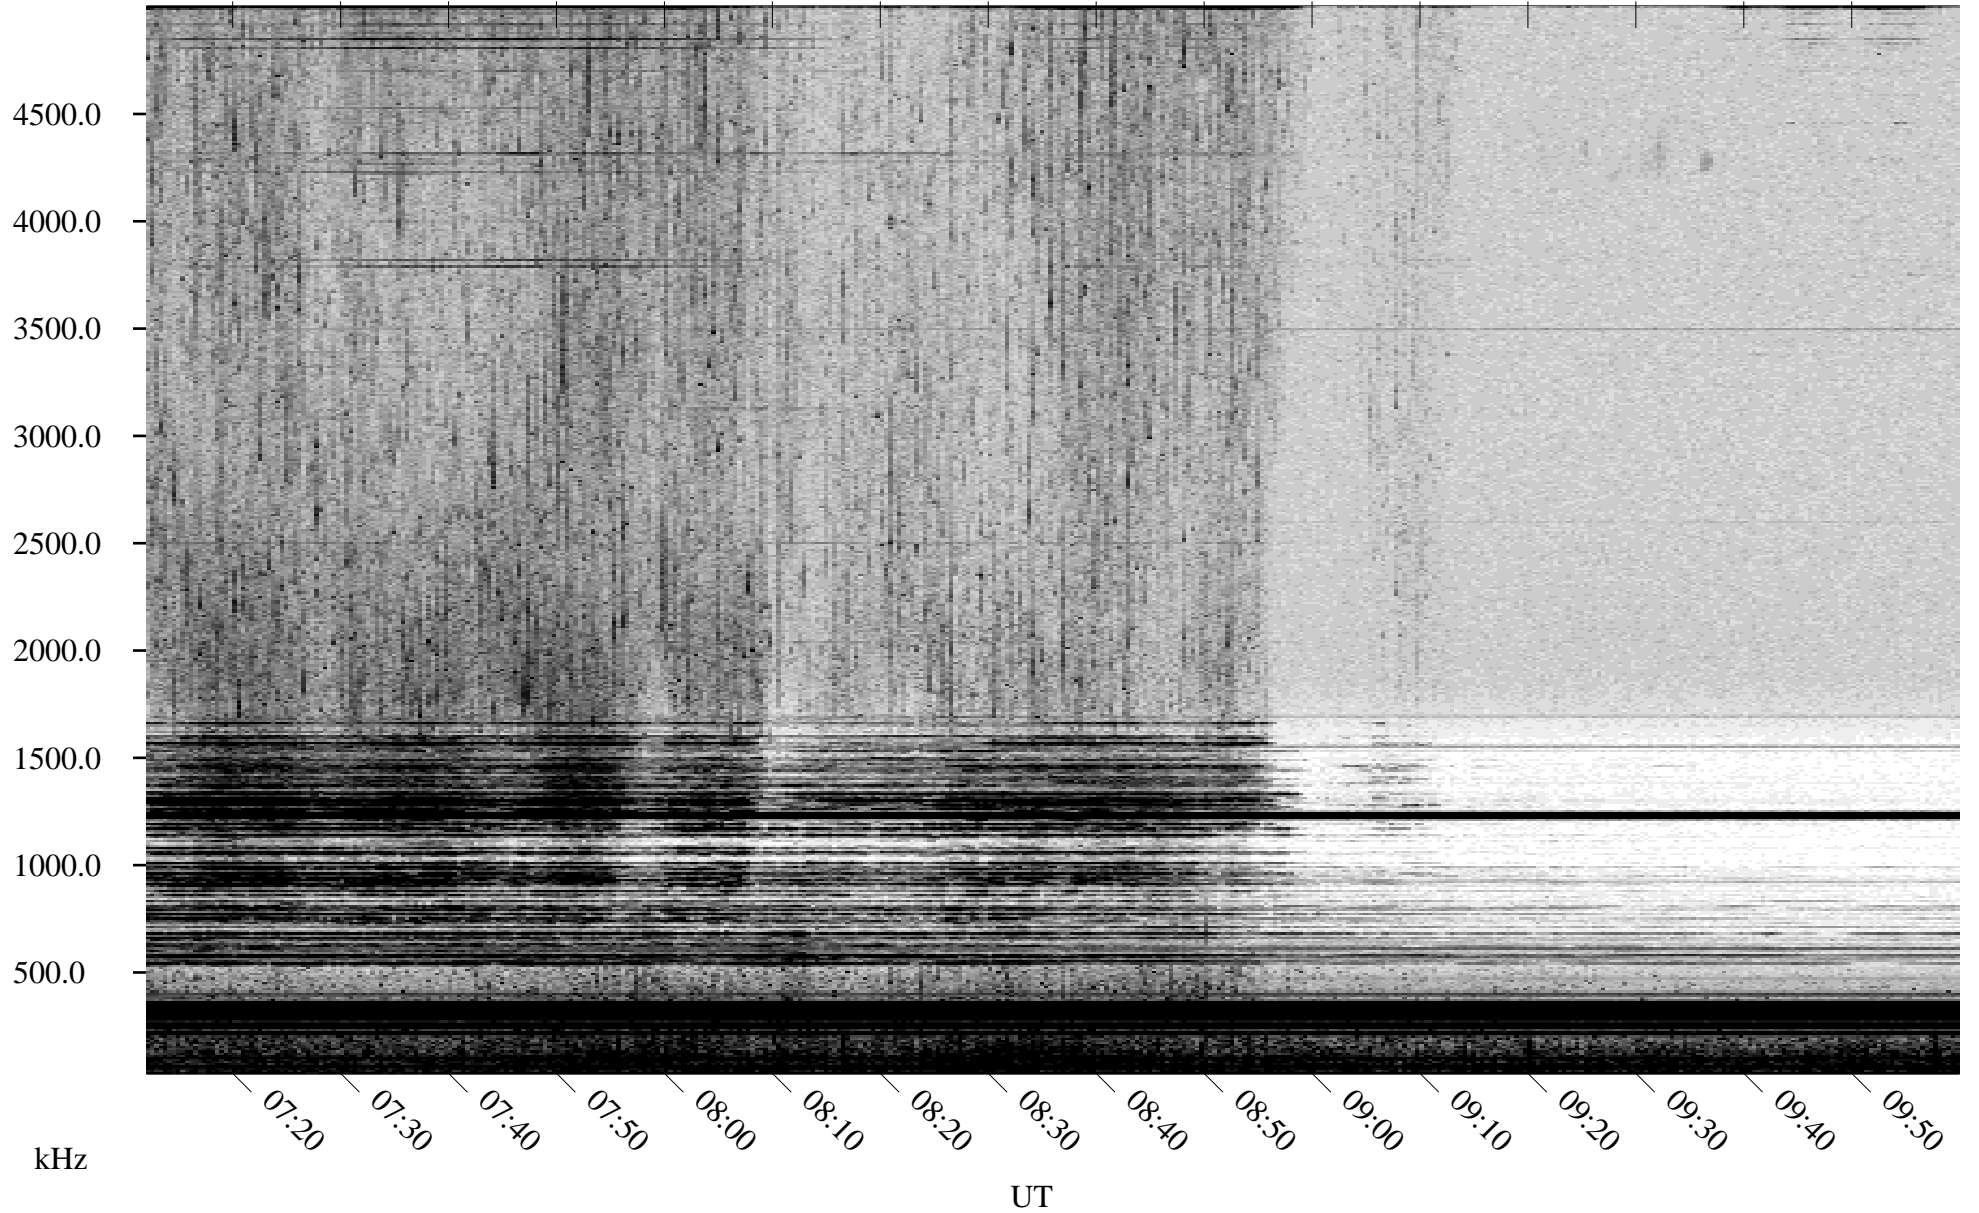

06/17/2001 Churchill, Manitoba

Linear Scale Black = 161 White = 15

ch01168l.r00m max_12

Page 1

06/17/2001 Churchill, Manitoba

Linear Scale Black = 161 White = 15

ch01168l.r00m max_12

Page 2

06/18/2001 Churchill, Manitoba

Linear Scale Black = 161 White = 15

ch01168l.r00m max_12

Page 3

06/18/2001 Churchill, Manitoba

Linear Scale Black = 161 White = 15

ch01168l.r00m max_12

Page 4

06/18/2001 Churchill, Manitoba

Linear Scale Black = 161 White = 15

ch01168l.r00m max_12

Page 5

06/18/2001 Churchill, Manitoba

Linear Scale Black = 161 White = 15

ch01168l.r00m max_12

Page 6

06/18/2001 Churchill, Manitoba

Linear Scale Black = 161 White = 15

ch01168l.r00m max_12

Page 7

06/18/2001 Churchill, Manitoba

Linear Scale Black = 161 White = 15

ch01168l.r00m max_12

Page 8