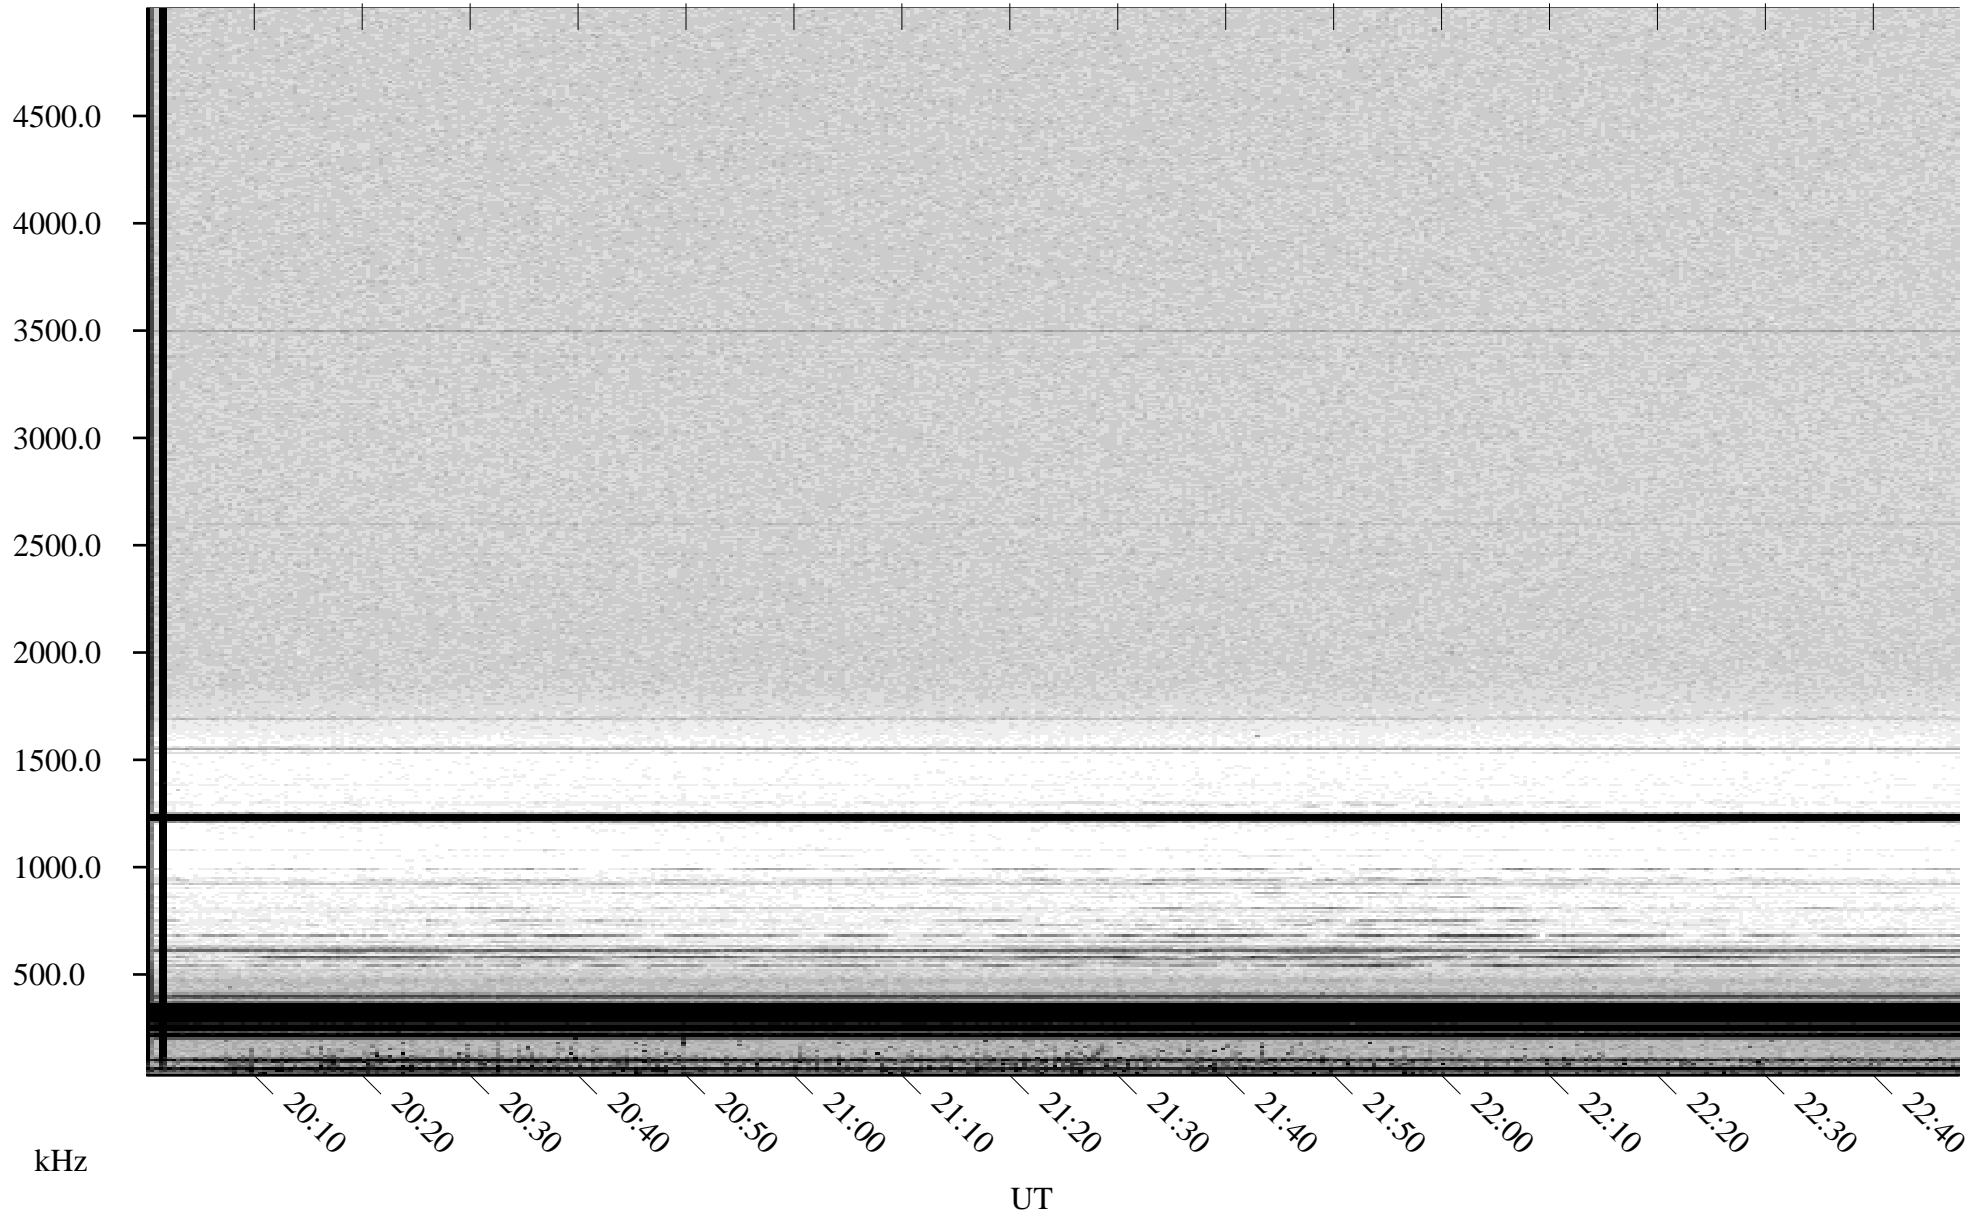

06/18/2001 Churchill, Manitoba

Linear Scale Black = 161 White = 15

ch01169l.r00m max_12

Page 1

06/18/2001 Churchill, Manitoba

Linear Scale Black = 161 White = 15

ch01169l.r00m max_12

Page 2

06/19/2001 Churchill, Manitoba

Linear Scale Black = 161 White = 15

ch01169l.r00m max_12

Page 3

06/19/2001 Churchill, Manitoba

Linear Scale Black = 161 White = 15

ch01169l.r00m max_12

Page 4

06/19/2001 Churchill, Manitoba

Linear Scale Black = 161 White = 15

ch01169l.r00m max_12

Page 5

06/19/2001 Churchill, Manitoba

Linear Scale Black = 161 White = 15

ch01169l.r00m max_12

Page 6

06/19/2001 Churchill, Manitoba

Linear Scale Black = 161 White = 15

ch01169l.r00m max_12

Page 7

06/19/2001 Churchill, Manitoba

Linear Scale Black = 161 White = 15

ch01169l.r00m max_12

Page 8