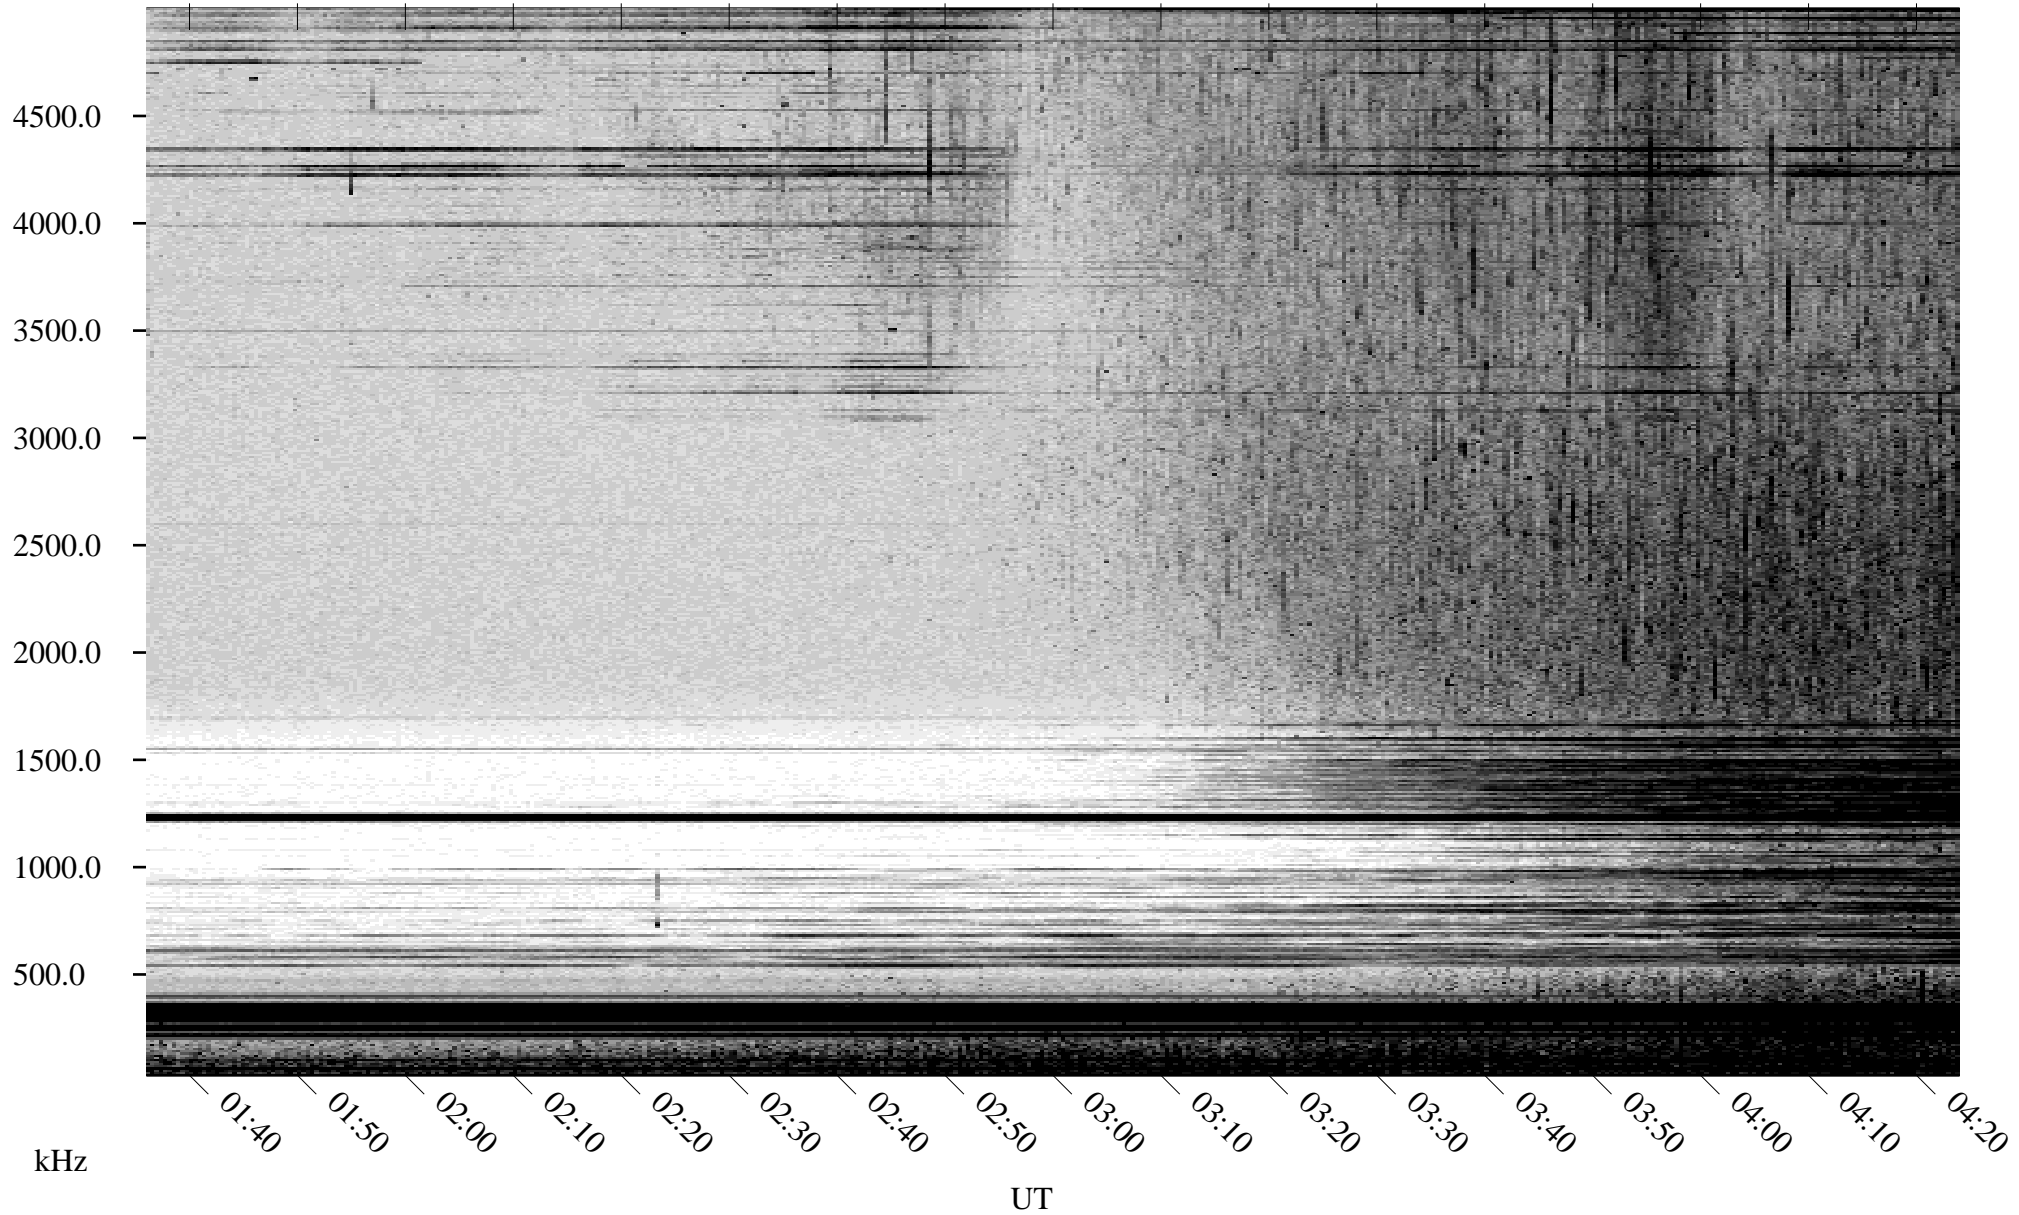

06/18/2001 Churchill, Manitoba

Linear Scale Black = 161 White = 15

ch01169l.r00m max_12

Page 1

06/18/2001 Churchill, Manitoba

Linear Scale Black = 161 White = 15

ch01169l.r00m max_12

Page 2

06/19/2001 Churchill, Manitoba

Linear Scale Black = 161 White = 15

ch01169l.r00m max_12

Page 3

06/19/2001 Churchill, Manitoba

Linear Scale Black = 161 White = 15

ch01169l.r00m max_12

Page 4

06/19/2001 Churchill, Manitoba

Linear Scale Black = 161 White = 15

ch01169l.r00m max_12

Page 5

06/19/2001 Churchill, Manitoba

Linear Scale Black = 161 White = 15

ch01169l.r00m max_12

Page 6

06/19/2001 Churchill, Manitoba

Linear Scale Black = 161 White = 15

ch01169l.r00m max_12

Page 7

06/19/2001 Churchill, Manitoba

Linear Scale Black = 161 White = 15

ch01169l.r00m max_12

Page 8