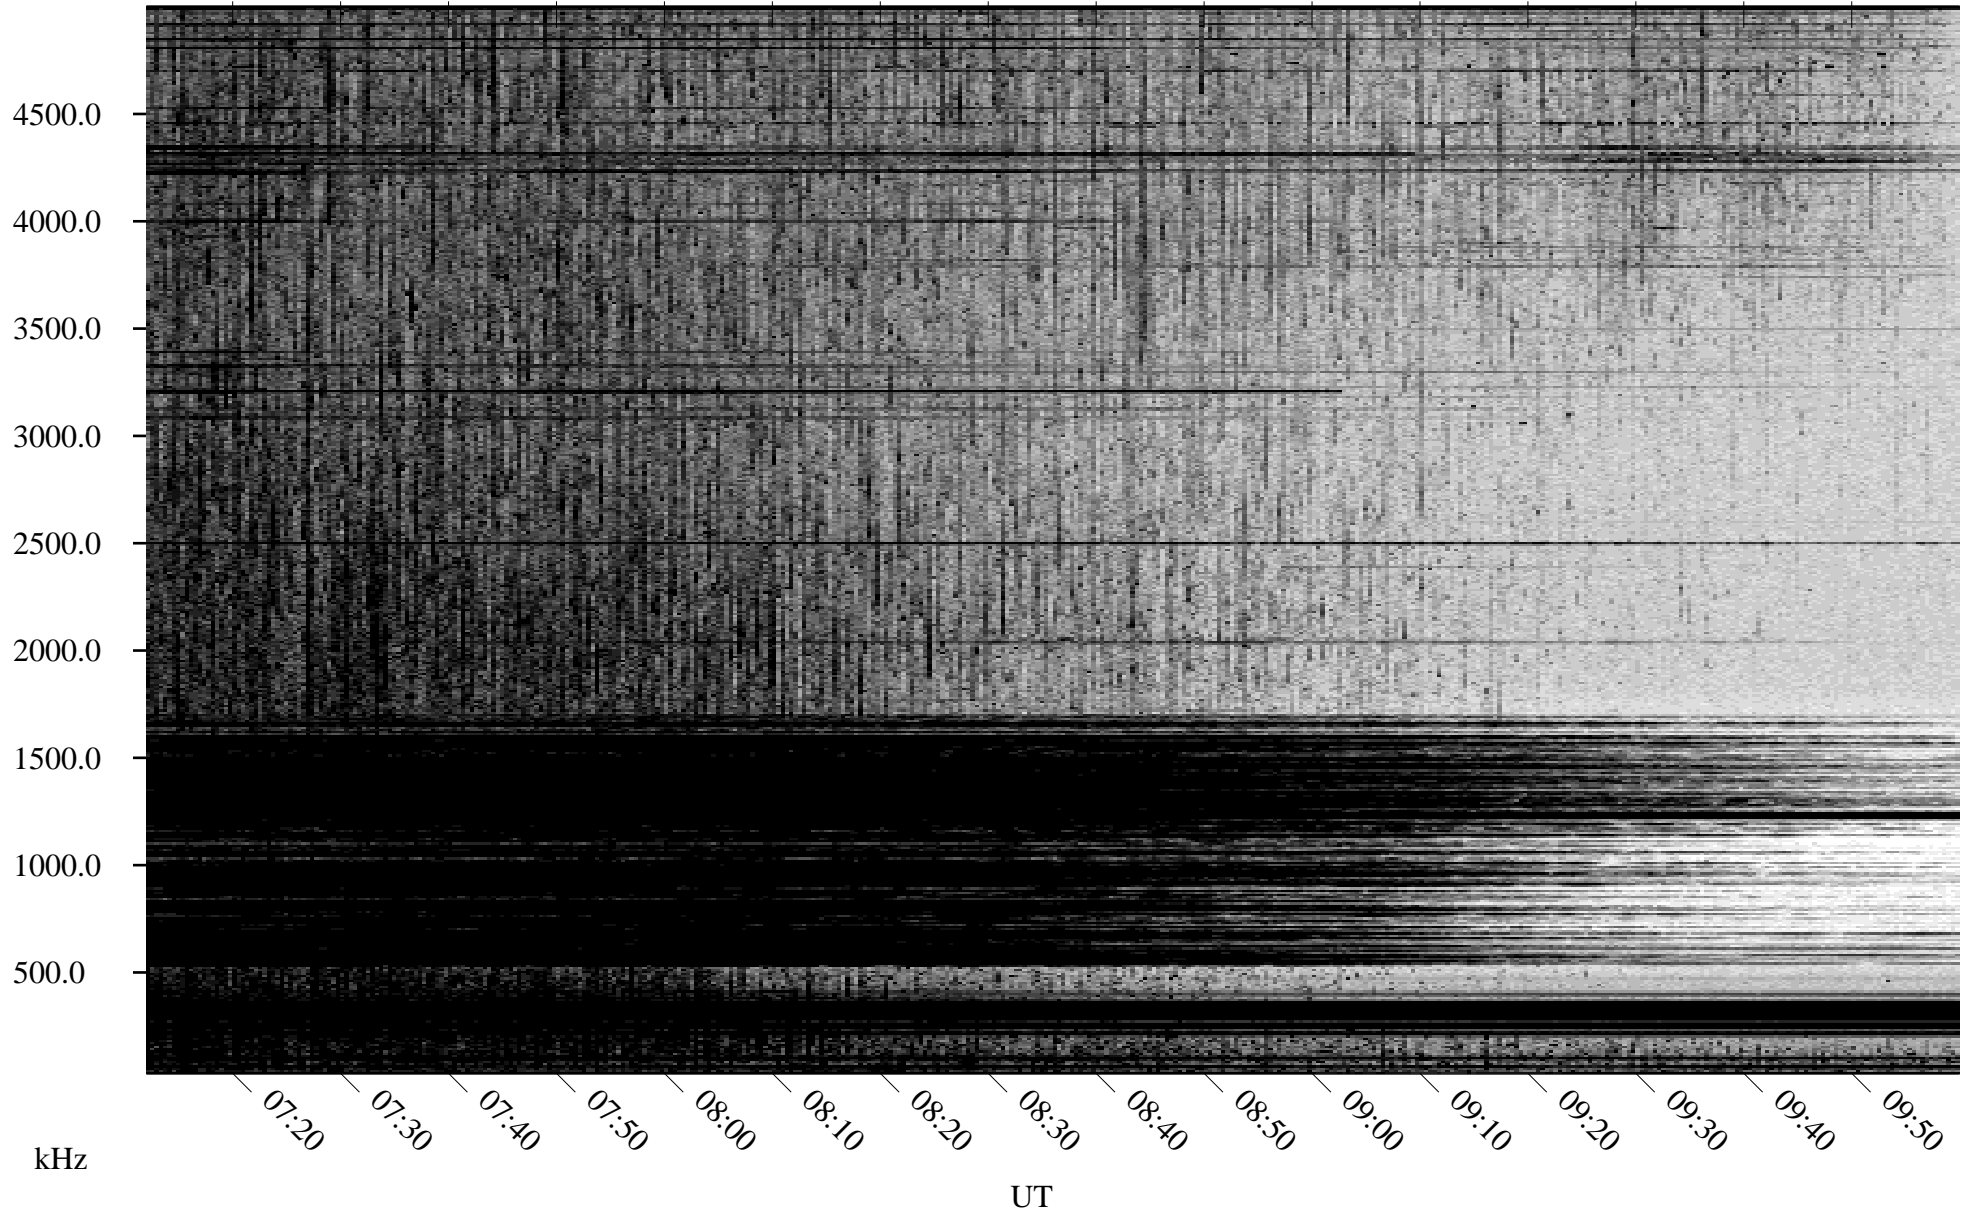

06/18/2001 Churchill, Manitoba

Linear Scale Black = 161 White = 15

ch01169l.r00m max_12

Page 1

06/18/2001 Churchill, Manitoba

Linear Scale Black = 161 White = 15

ch01169l.r00m max_12

Page 2

06/19/2001 Churchill, Manitoba

Linear Scale Black = 161 White = 15

ch01169l.r00m max_12

Page 3

06/19/2001 Churchill, Manitoba

Linear Scale Black = 161 White = 15

ch01169l.r00m max_12

Page 4

06/19/2001 Churchill, Manitoba

Linear Scale Black = 161 White = 15

ch01169l.r00m max_12

Page 5

06/19/2001 Churchill, Manitoba

Linear Scale Black = 161 White = 15

ch01169l.r00m max_12

Page 6

06/19/2001 Churchill, Manitoba

Linear Scale Black = 161 White = 15

ch01169l.r00m max_12

Page 7

06/19/2001 Churchill, Manitoba

Linear Scale Black = 161 White = 15

ch01169l.r00m max_12

Page 8