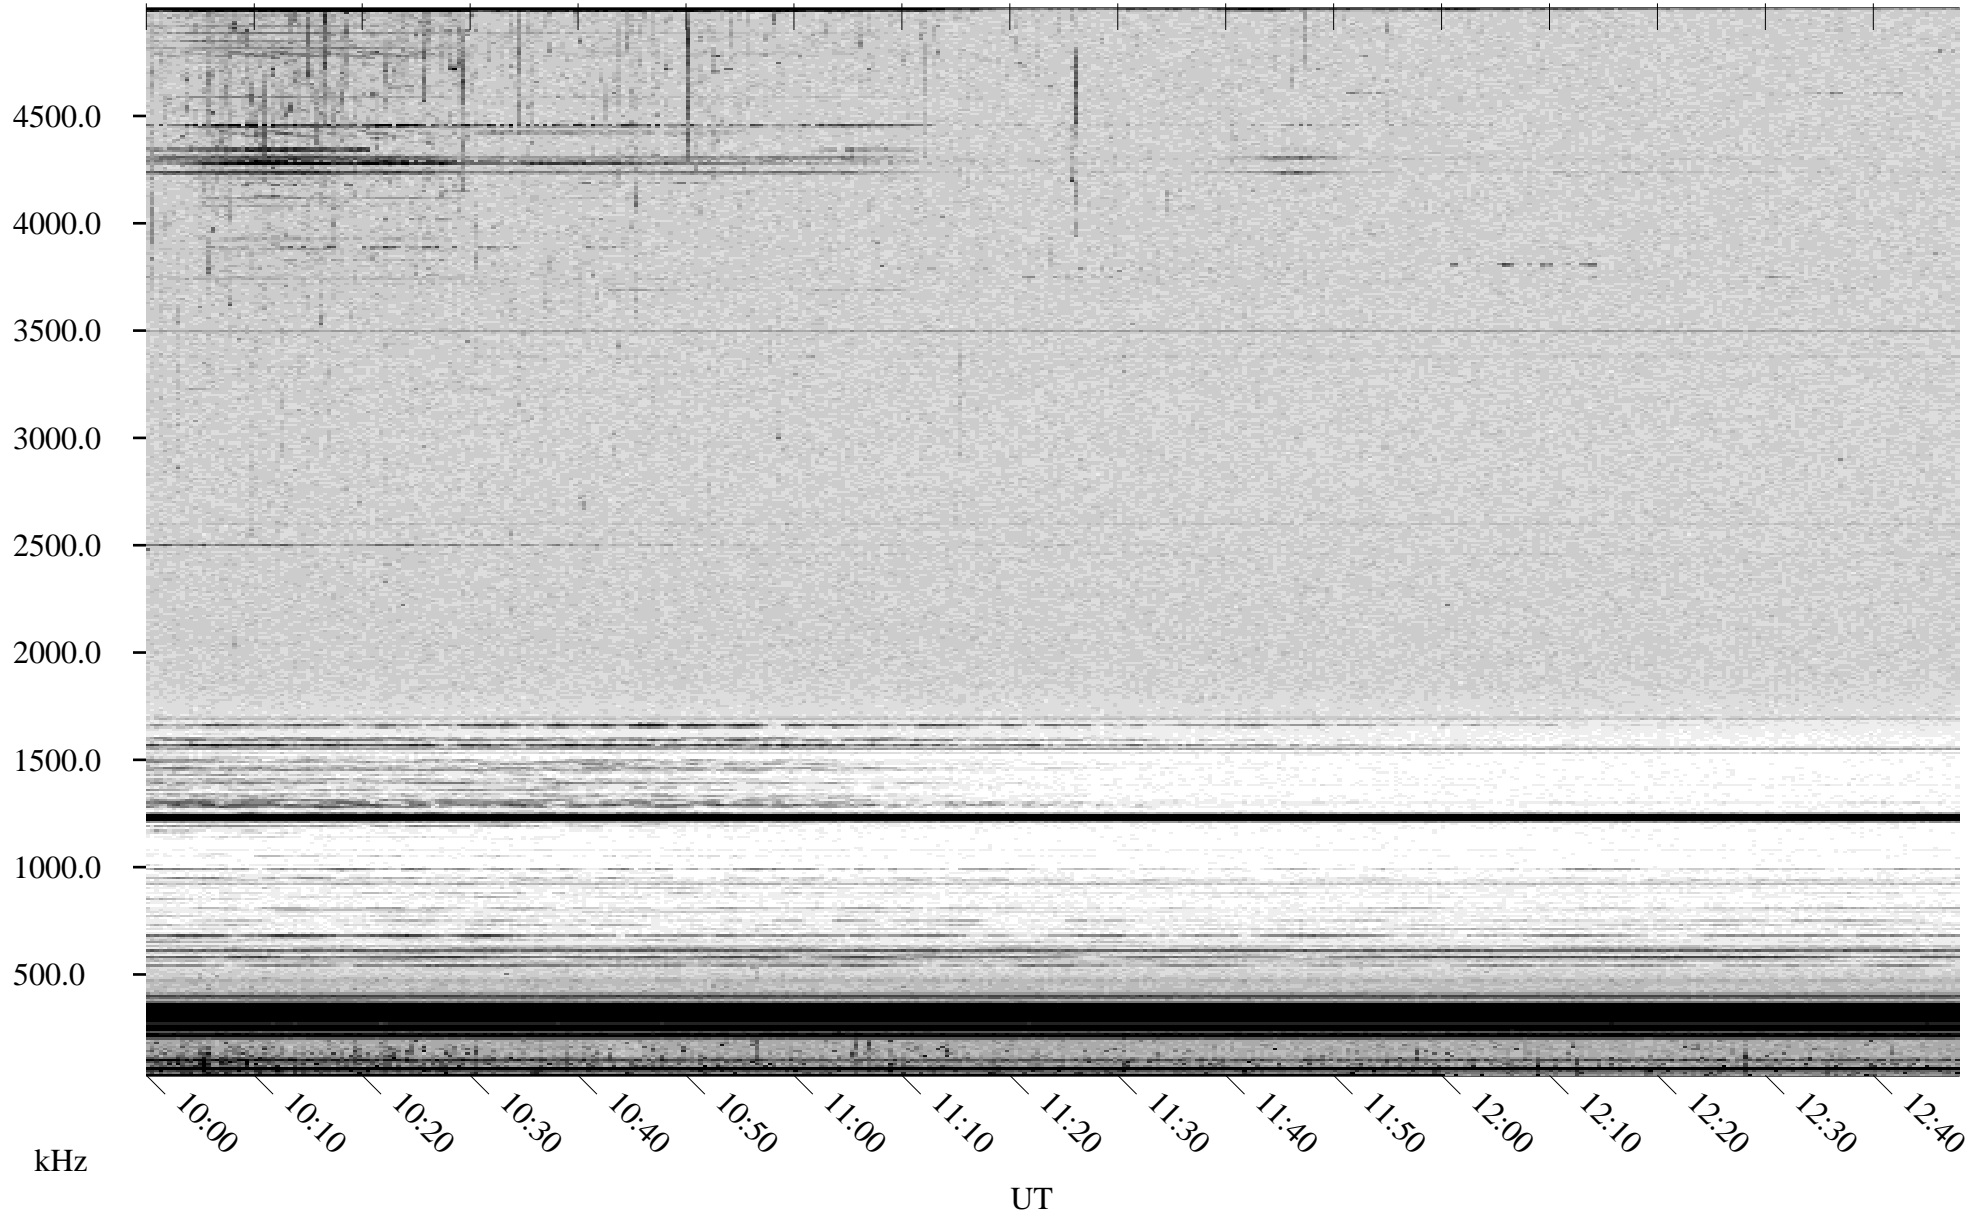

06/18/2001 Churchill, Manitoba

Linear Scale Black = 161 White = 15

ch01169l.r00m max_12

Page 1

06/18/2001 Churchill, Manitoba

Linear Scale Black = 161 White = 15

ch01169l.r00m max_12

Page 2

06/19/2001 Churchill, Manitoba

Linear Scale Black = 161 White = 15

ch01169l.r00m max_12

Page 3

06/19/2001 Churchill, Manitoba

Linear Scale Black = 161 White = 15

ch01169l.r00m max_12

Page 4

06/19/2001 Churchill, Manitoba

Linear Scale Black = 161 White = 15

ch01169l.r00m max_12

Page 5

06/19/2001 Churchill, Manitoba

Linear Scale Black = 161 White = 15

ch01169l.r00m max_12

Page 6

06/19/2001 Churchill, Manitoba

Linear Scale Black = 161 White = 15

ch01169l.r00m max_12

Page 7

06/19/2001 Churchill, Manitoba

Linear Scale Black = 161 White = 15

ch01169l.r00m max_12

Page 8