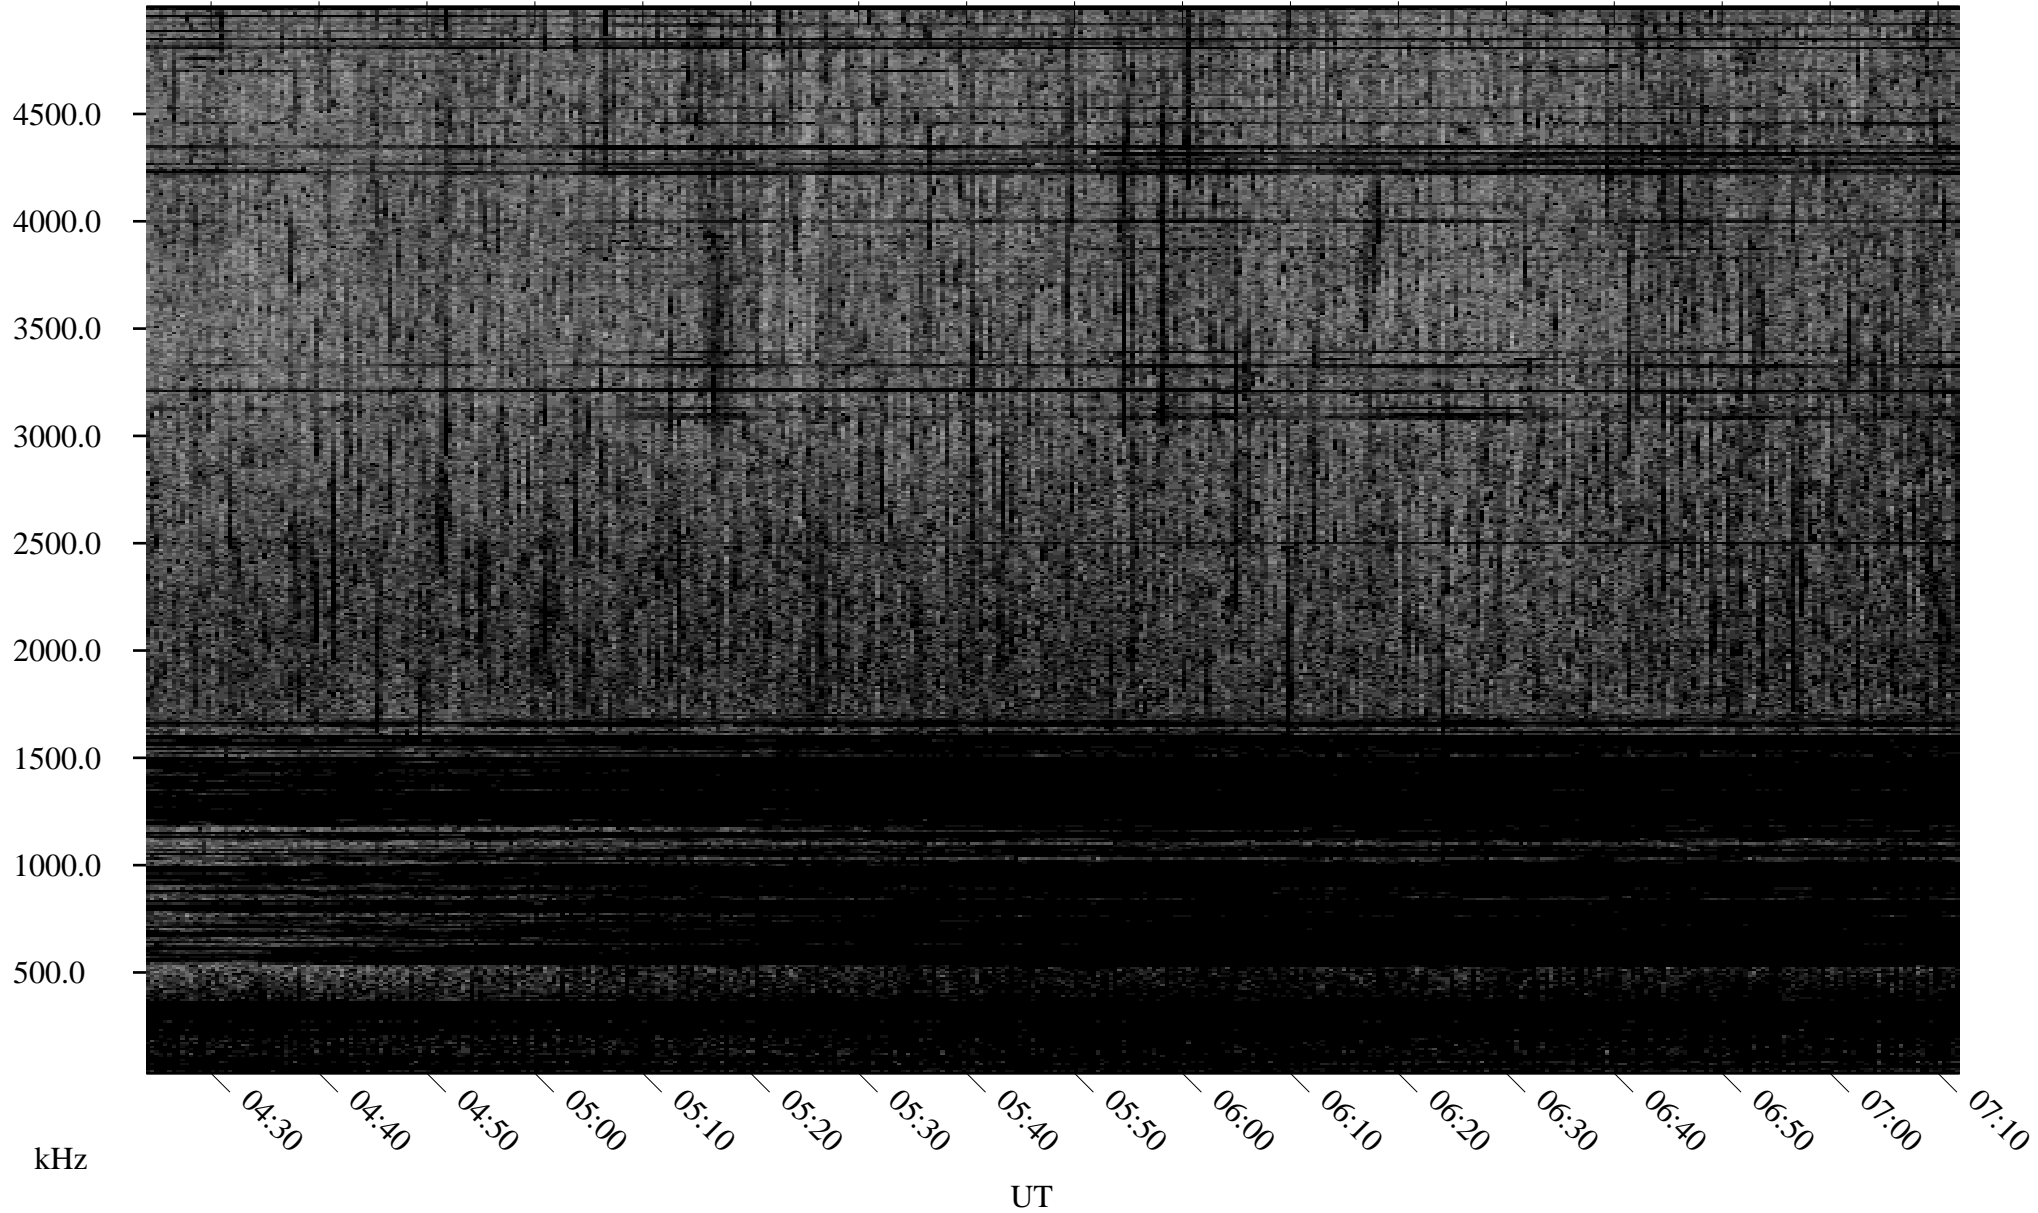

06/18/2001 Churchill, Manitoba

Linear Scale Black = 161 White = 15

ch01169l.r00m max_12

Page 1

06/18/2001 Churchill, Manitoba

Linear Scale Black = 161 White = 15

ch01169l.r00m max_12

Page 2

06/19/2001 Churchill, Manitoba

Linear Scale Black = 161 White = 15

ch01169l.r00m max_12

Page 3

06/19/2001 Churchill, Manitoba

Linear Scale Black = 161 White = 15

ch01169l.r00m max_12

Page 4

06/19/2001 Churchill, Manitoba

Linear Scale Black = 161 White = 15

ch01169l.r00m max_12

Page 5

06/19/2001 Churchill, Manitoba

Linear Scale Black = 161 White = 15

ch01169l.r00m max_12

Page 6

06/19/2001 Churchill, Manitoba

Linear Scale Black = 161 White = 15

ch01169l.r00m max_12

Page 7

06/19/2001 Churchill, Manitoba

Linear Scale Black = 161 White = 15

ch01169l.r00m max_12

Page 8