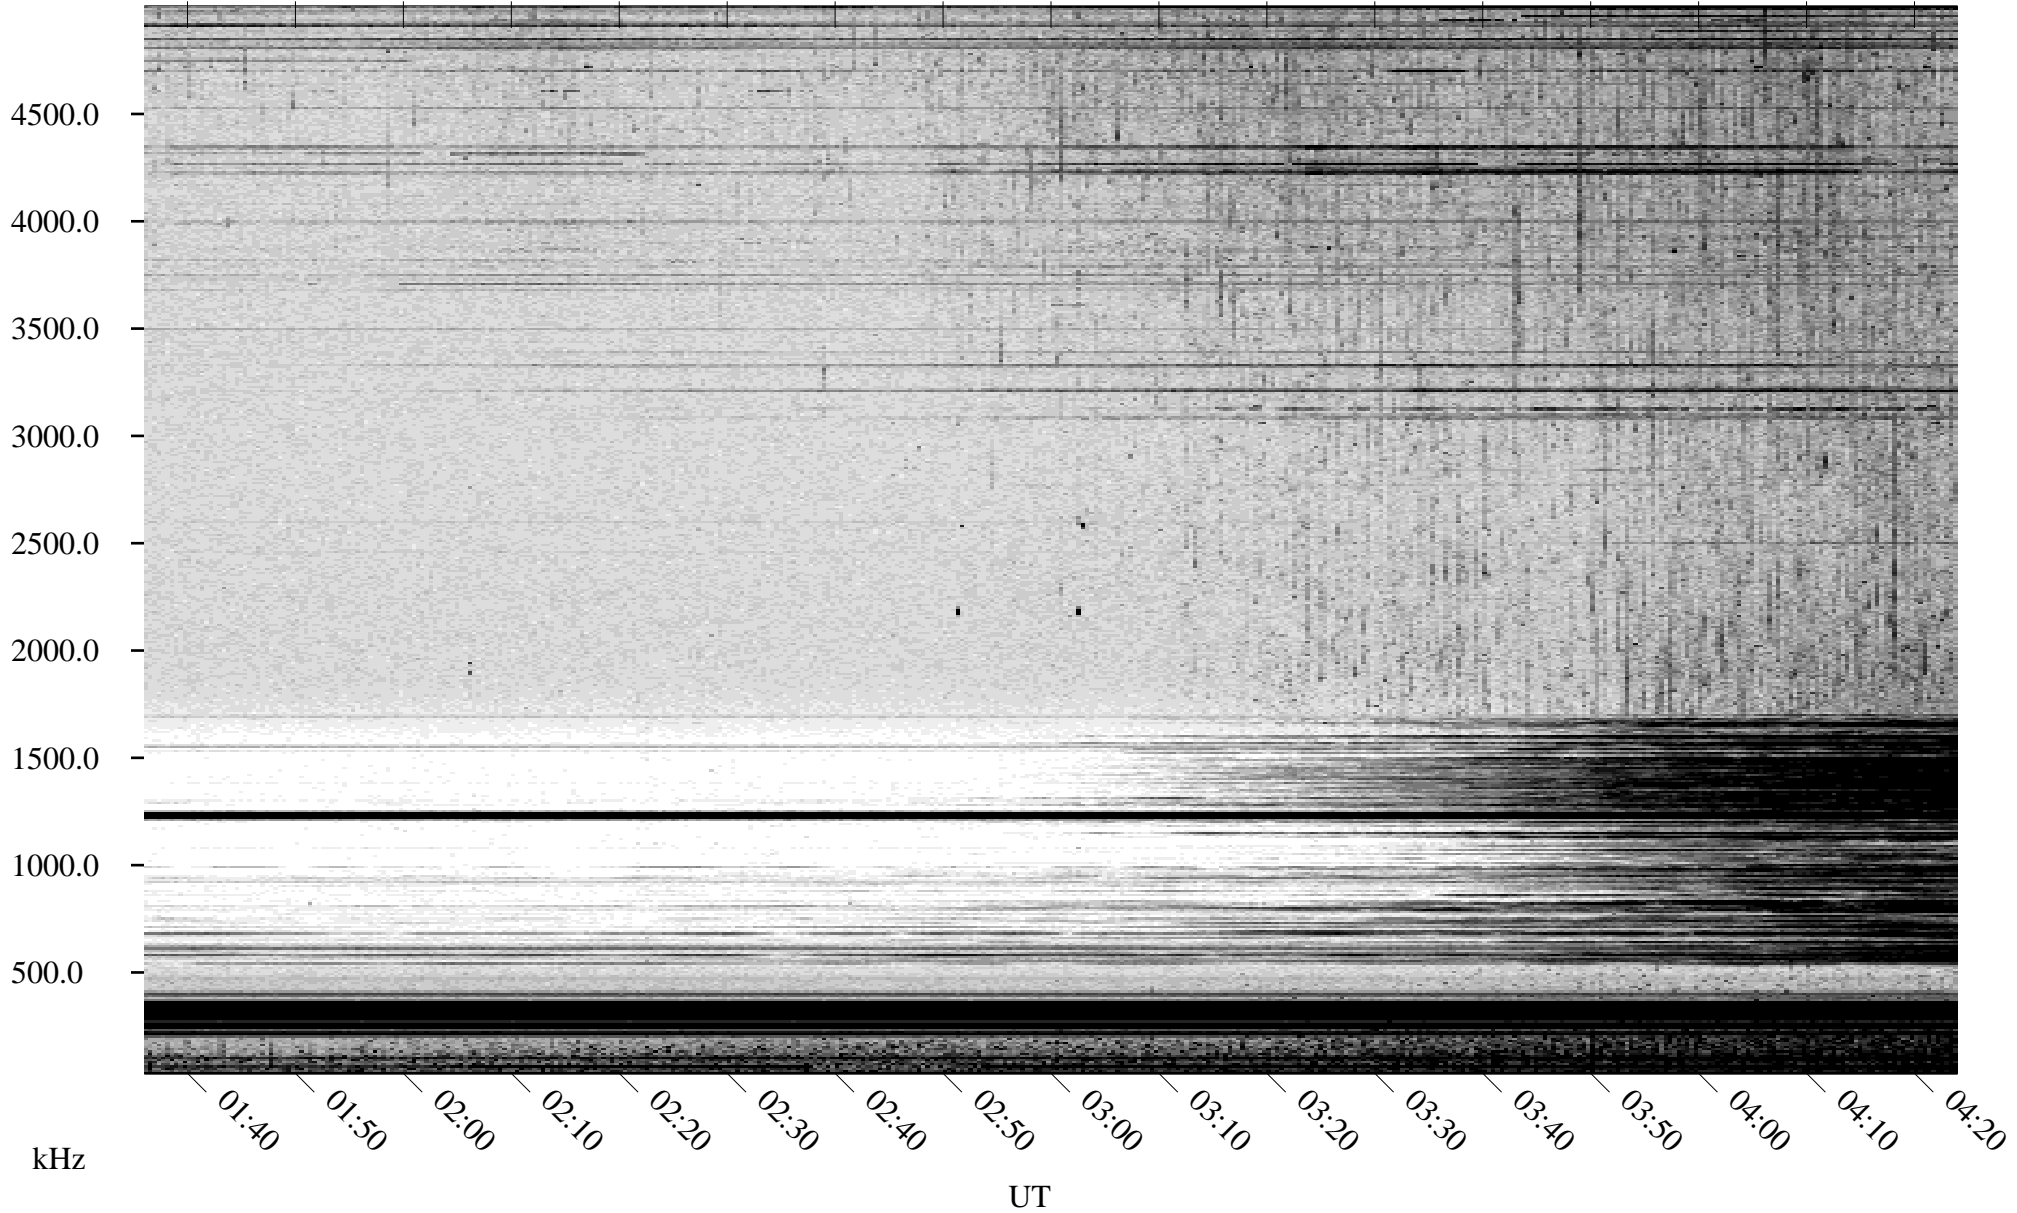

# 06/19/2001 Churchill, Manitoba

Linear Scale    Black = 161    White = 15

ch01170l.r00m max\_12

Page 1

# 06/19/2001 Churchill, Manitoba

Linear Scale    Black = 161    White = 15

ch01170l.r00m max\_12

Page 2

# 06/20/2001 Churchill, Manitoba

Linear Scale    Black = 161    White = 15

ch01170l.r00m max\_12

Page 3

# 06/20/2001 Churchill, Manitoba

Linear Scale    Black = 161    White = 15

ch01170l.r00m max\_12

Page 4