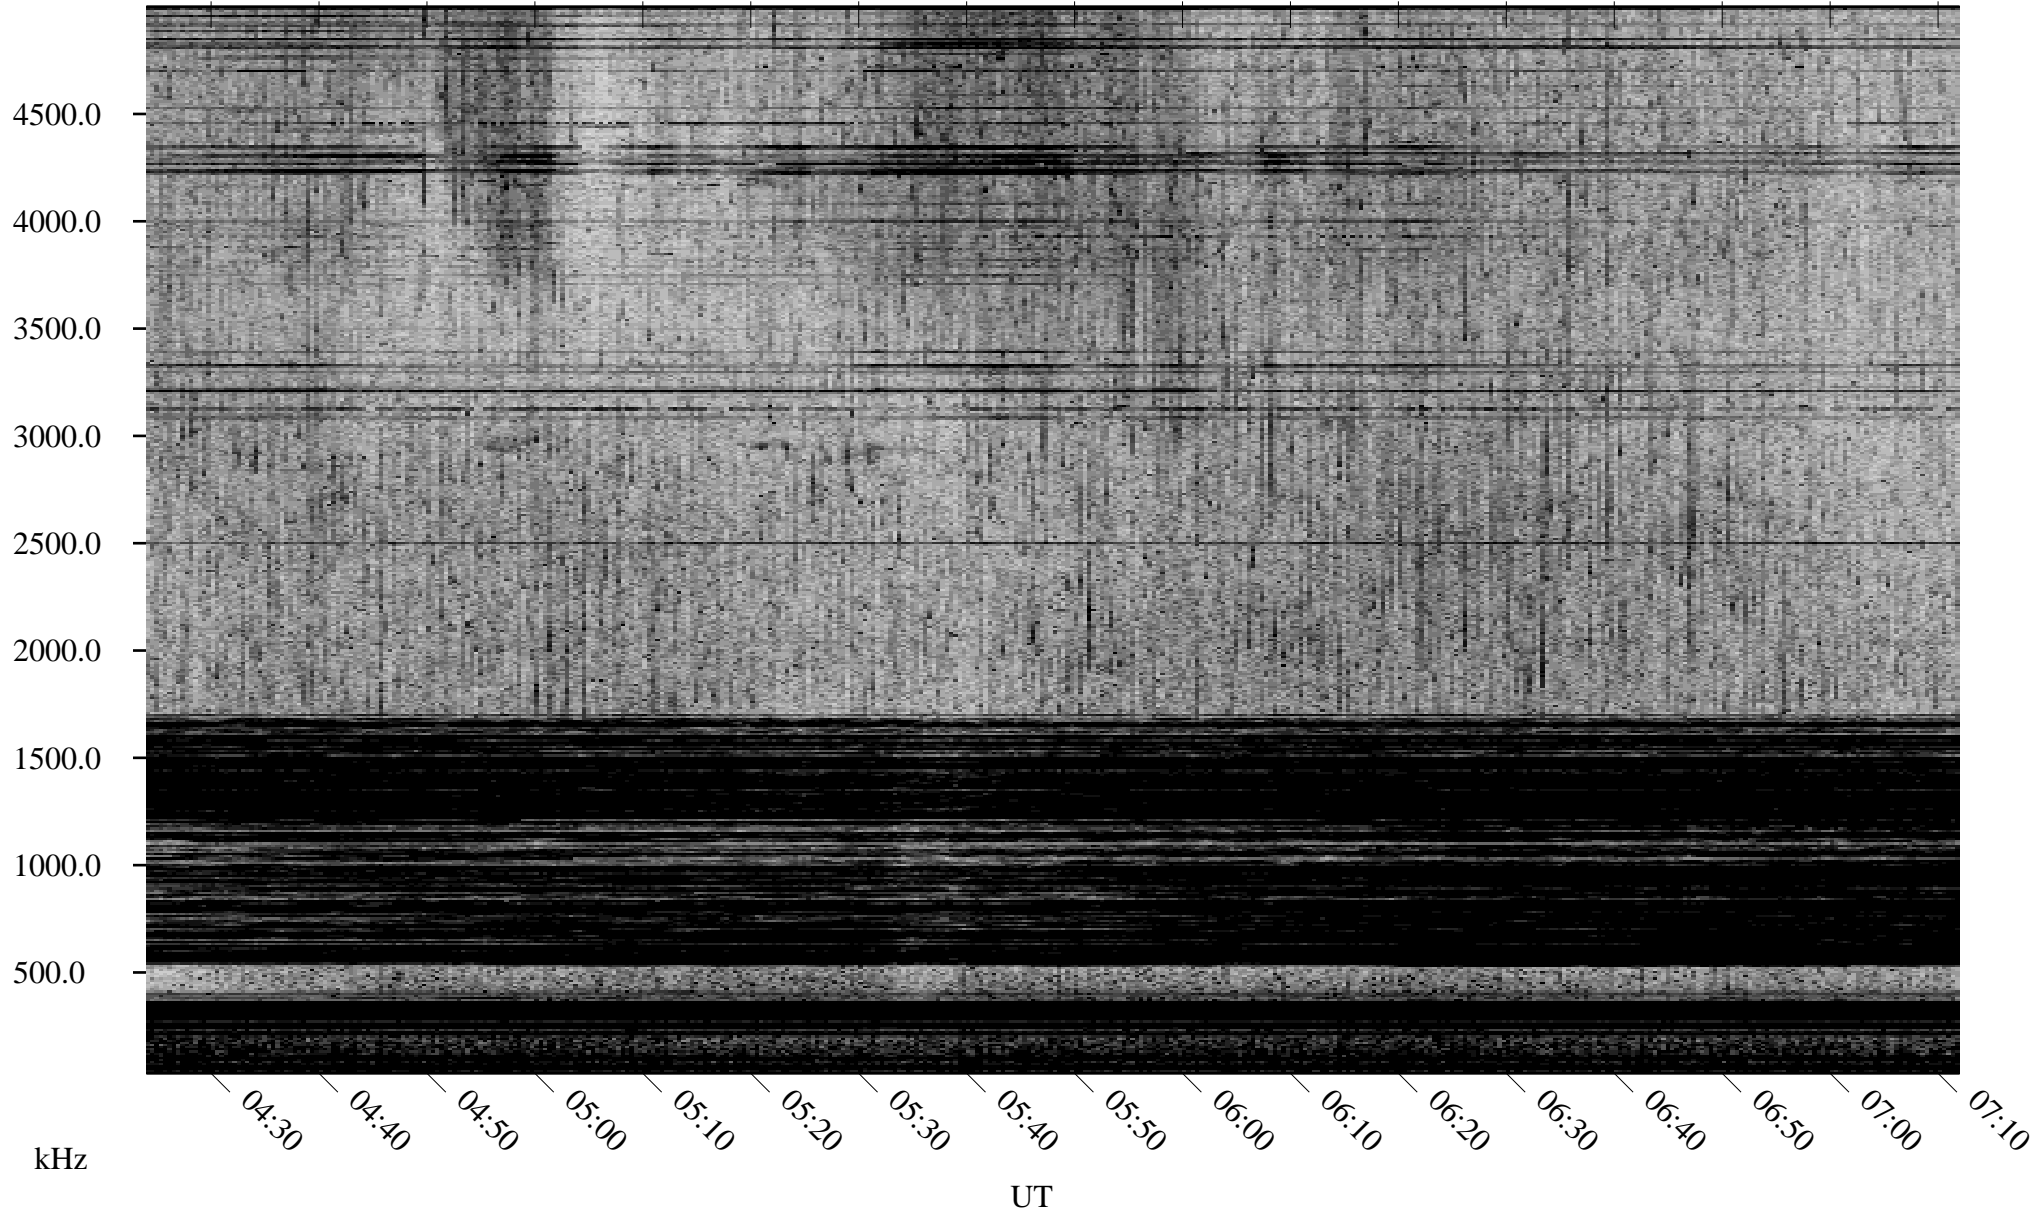

# 06/19/2001 Churchill, Manitoba

Linear Scale    Black = 161    White = 15

ch01170l.r00m max\_12

Page 2

# 06/20/2001 Churchill, Manitoba

Linear Scale    Black = 161    White = 15

ch01170l.r00m max\_12

Page 3

# 06/20/2001 Churchill, Manitoba

Linear Scale    Black = 161    White = 15

ch01170l.r00m max\_12

Page 4