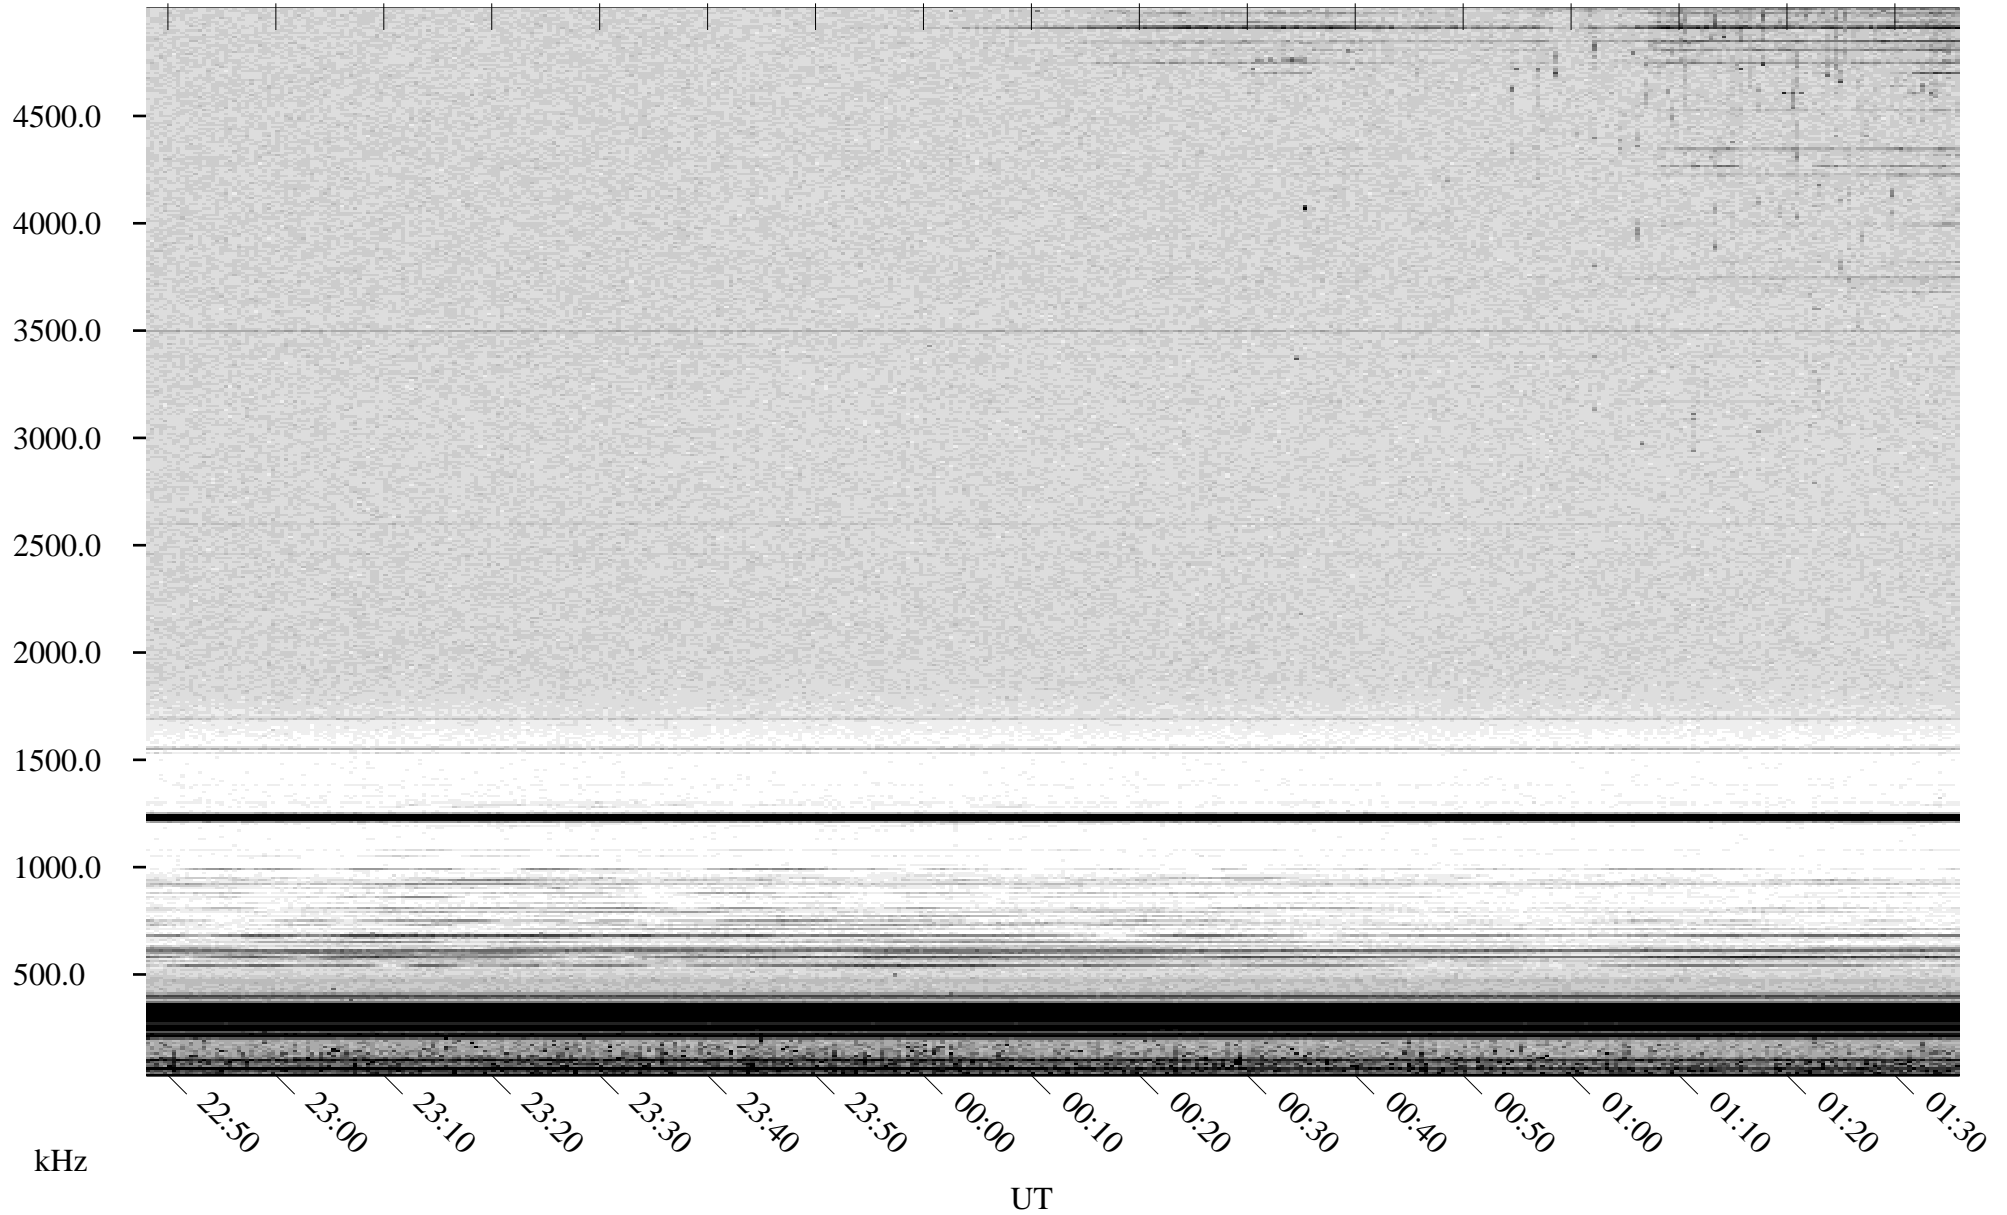

# 06/19/2001 Churchill, Manitoba

Linear Scale    Black = 161    White = 15

ch01170l.r00m max\_12

Page 1

# 06/19/2001 Churchill, Manitoba

Linear Scale    Black = 161    White = 15

ch01170l.r00m max\_12

Page 2

# 06/20/2001 Churchill, Manitoba

Linear Scale    Black = 161    White = 15

ch01170l.r00m max\_12

Page 3

# 06/20/2001 Churchill, Manitoba

Linear Scale    Black = 161    White = 15

ch01170l.r00m max\_12

Page 4