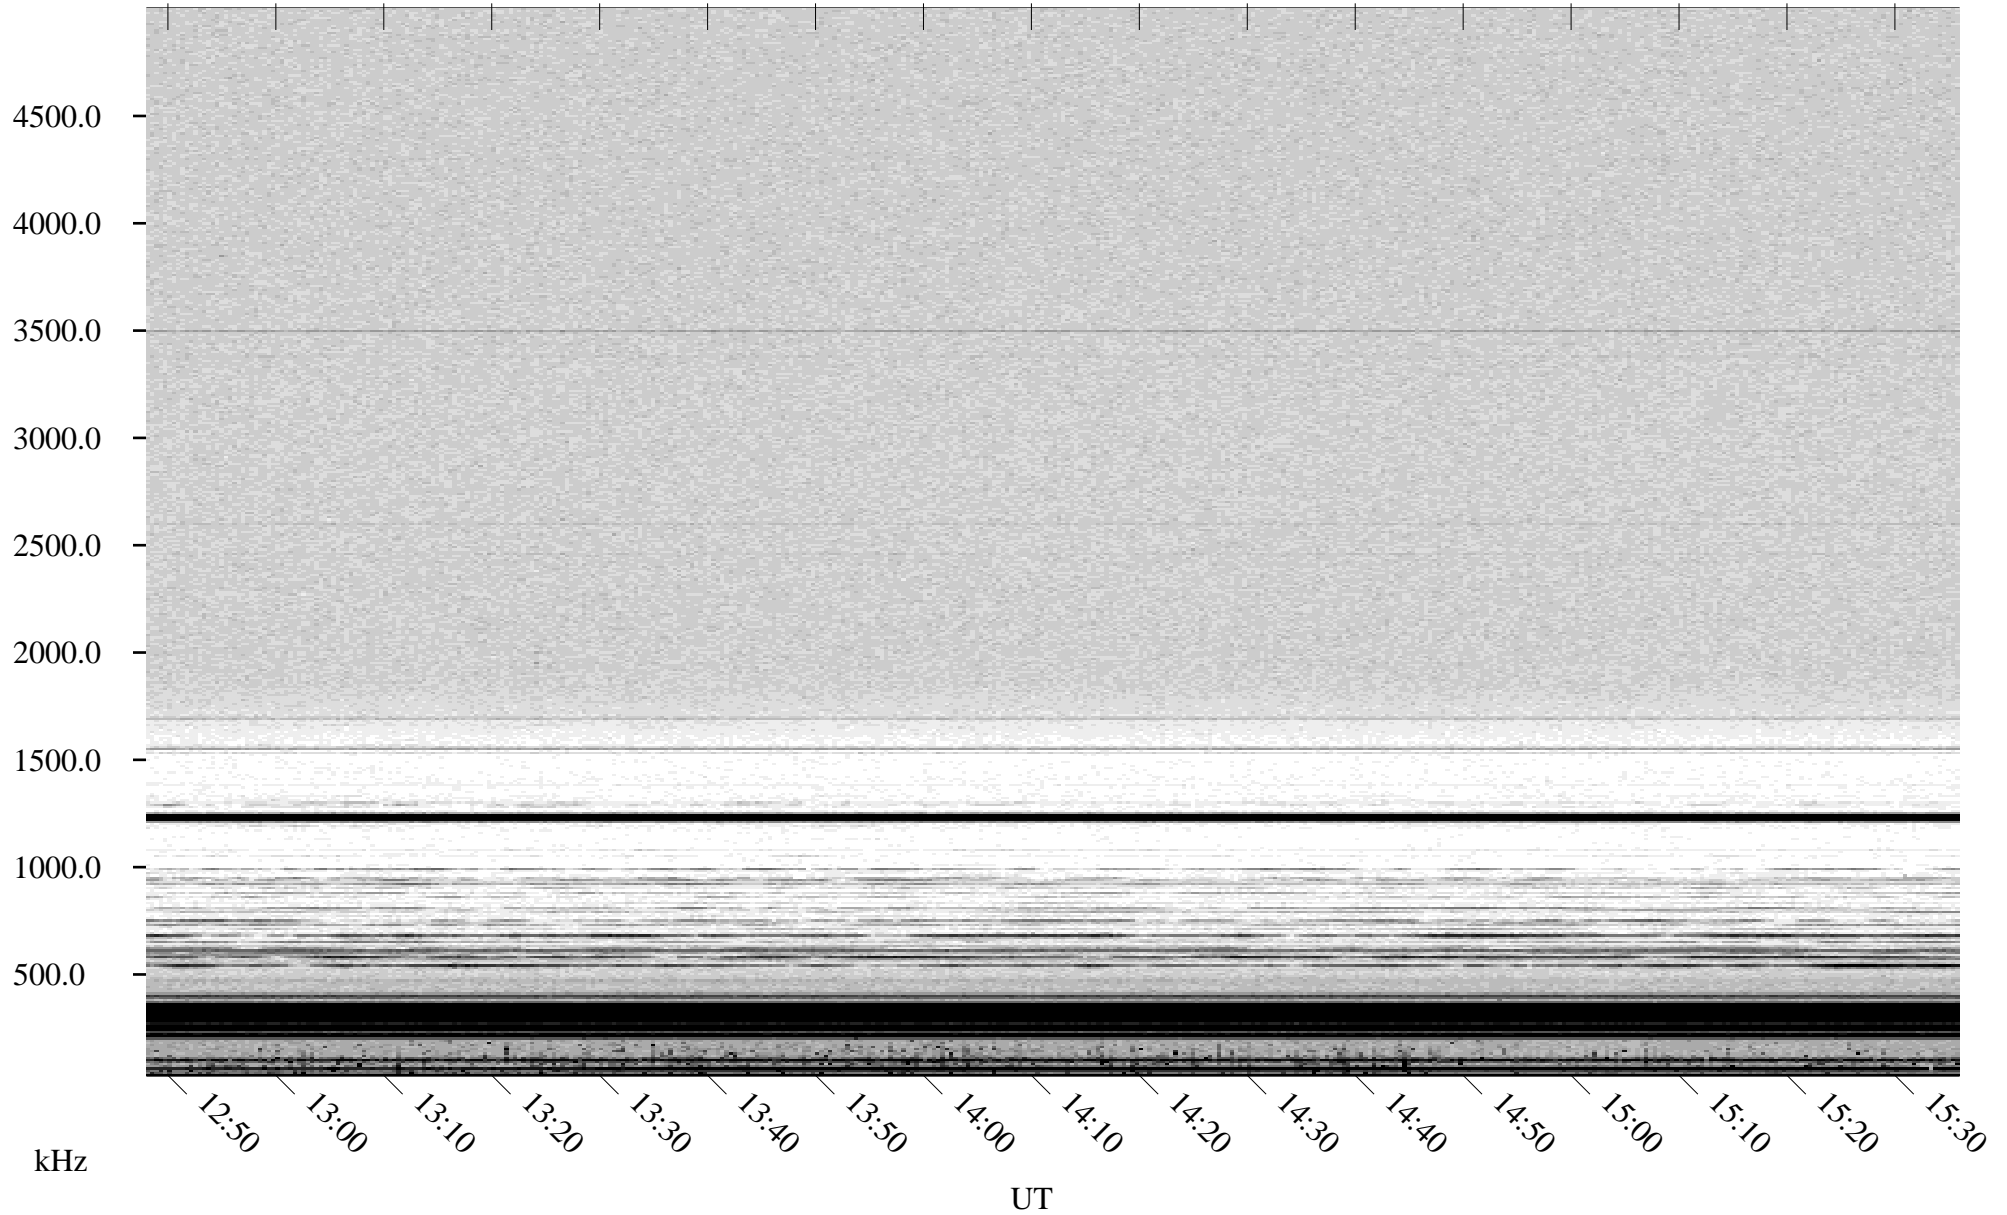

# 06/20/2001 Churchill, Manitoba

Linear Scale    Black = 161    White = 15

ch01170l.r00m max\_12

Page 6

# 06/20/2001 Churchill, Manitoba

Linear Scale    Black = 161    White = 15

ch01170l.r00m max\_12

Page 7

# 06/20/2001 Churchill, Manitoba

Linear Scale    Black = 161    White = 15

ch01170l.r00m max\_12