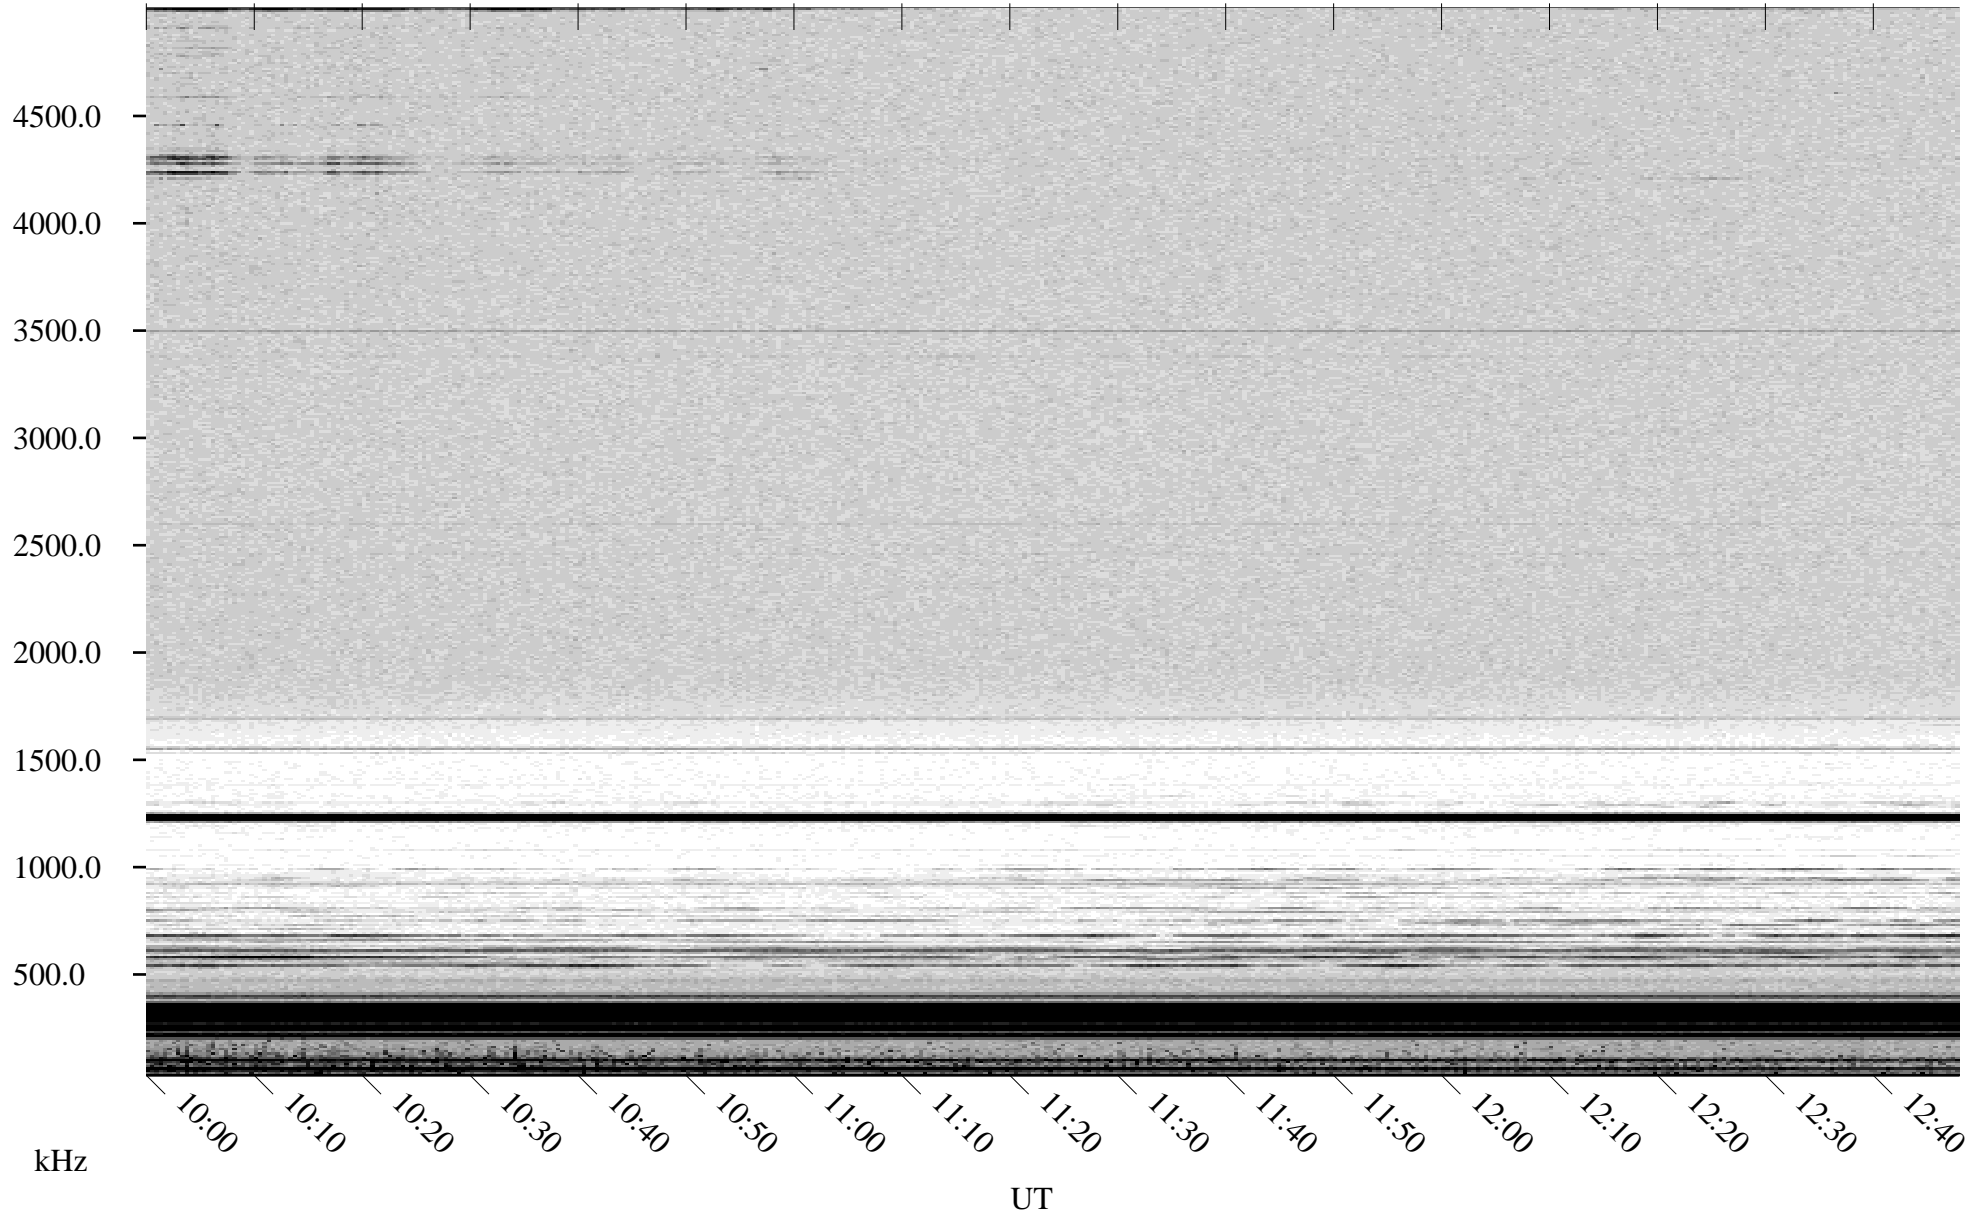

# 06/20/2001 Churchill, Manitoba

Linear Scale    Black = 161    White = 15

ch01170l.r00m max\_12

Page 5

# 06/20/2001 Churchill, Manitoba

Linear Scale    Black = 161    White = 15

ch01170l.r00m max\_12

Page 6

# 06/20/2001 Churchill, Manitoba

Linear Scale    Black = 161    White = 15

ch01170l.r00m max\_12

Page 7

# 06/20/2001 Churchill, Manitoba

Linear Scale    Black = 161    White = 15

ch01170l.r00m max\_12