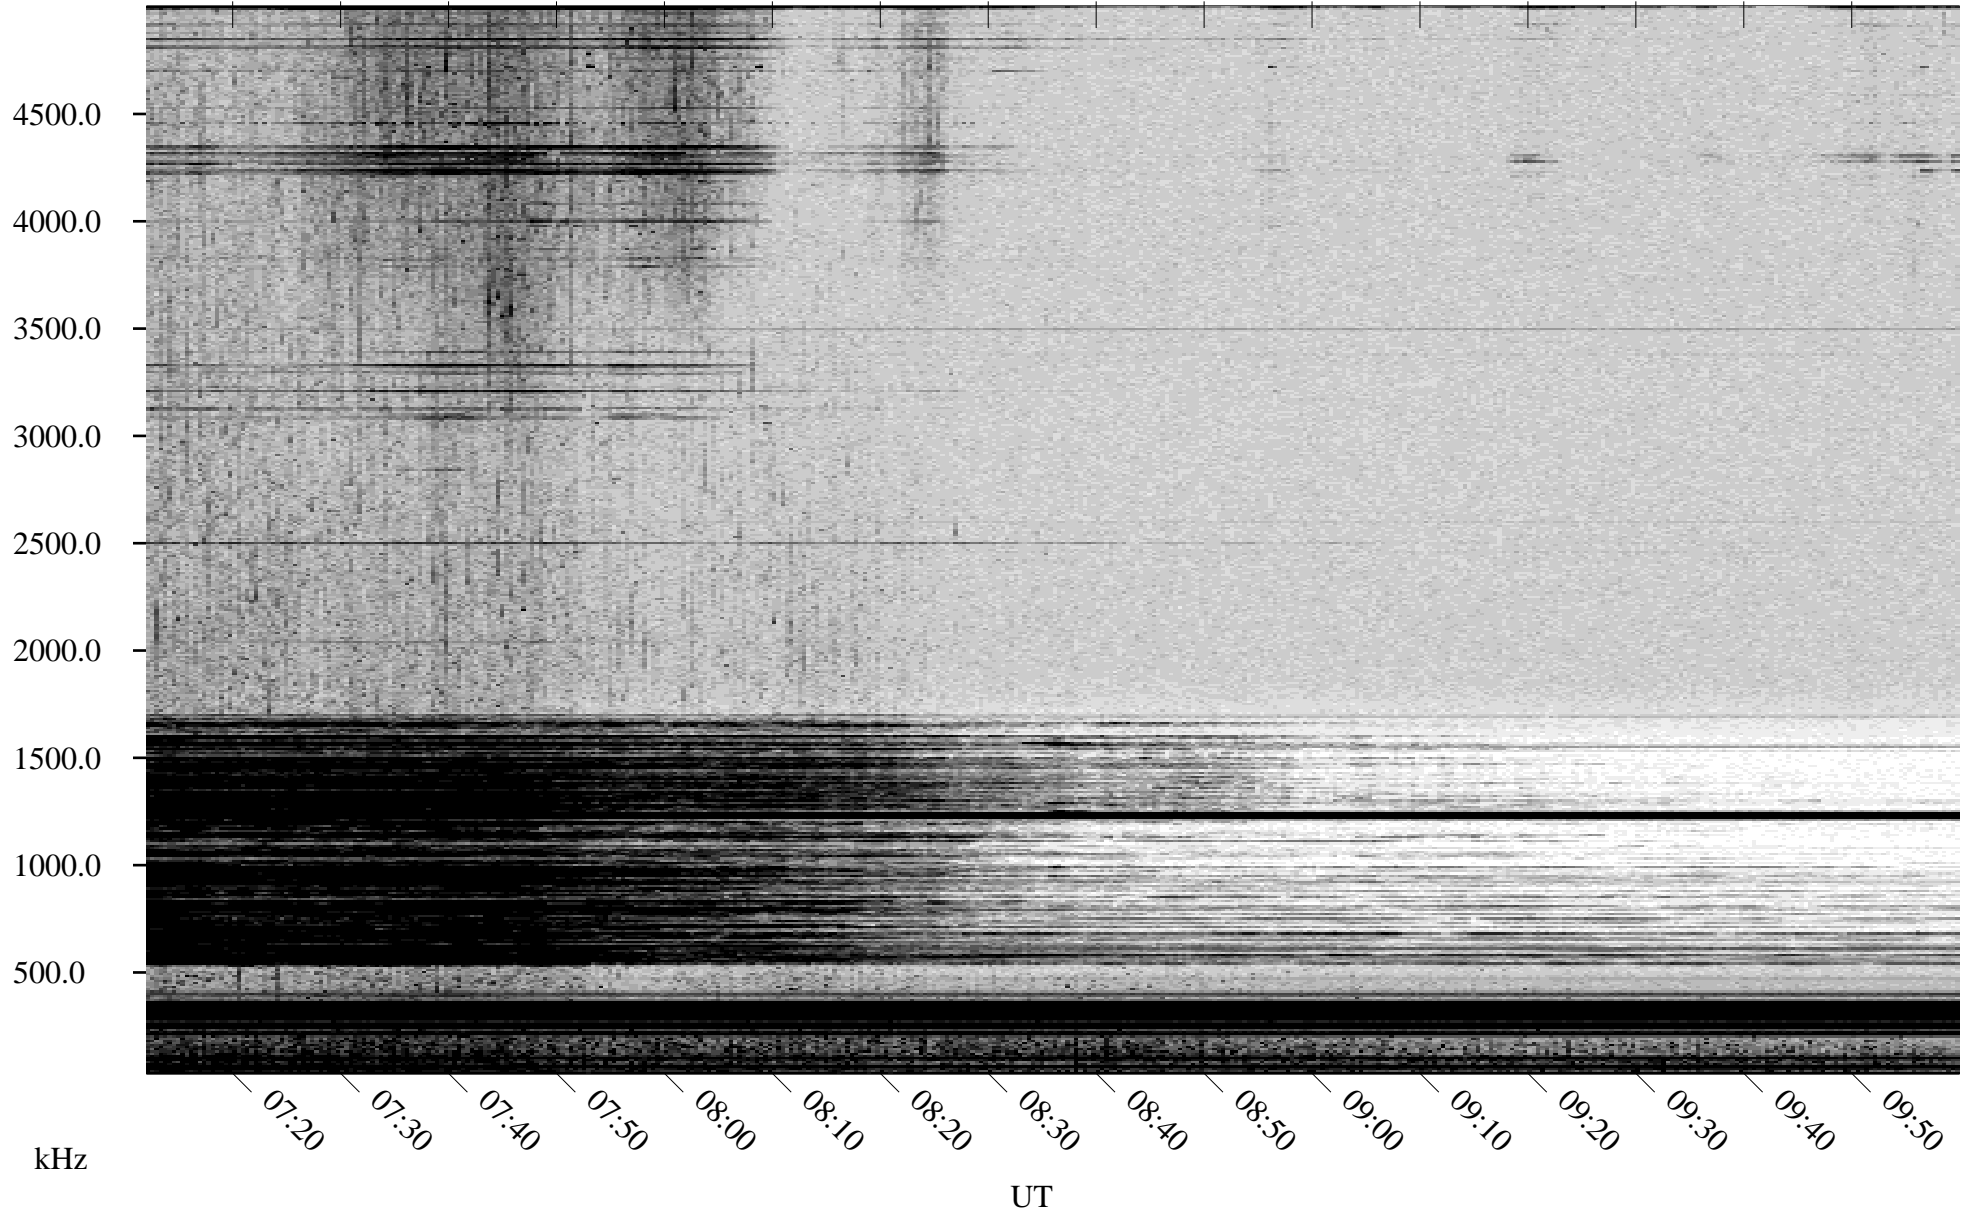

# 06/20/2001 Churchill, Manitoba

Linear Scale    Black = 161    White = 15

ch01170l.r00m max\_12

Page 3

# 06/20/2001 Churchill, Manitoba

Linear Scale    Black = 161    White = 15

ch01170l.r00m max\_12

Page 4

# 06/20/2001 Churchill, Manitoba

Linear Scale    Black = 161    White = 15

ch01170l.r00m max\_12

Page 5

# 06/20/2001 Churchill, Manitoba

Linear Scale    Black = 161    White = 15

ch01170l.r00m max\_12

Page 6