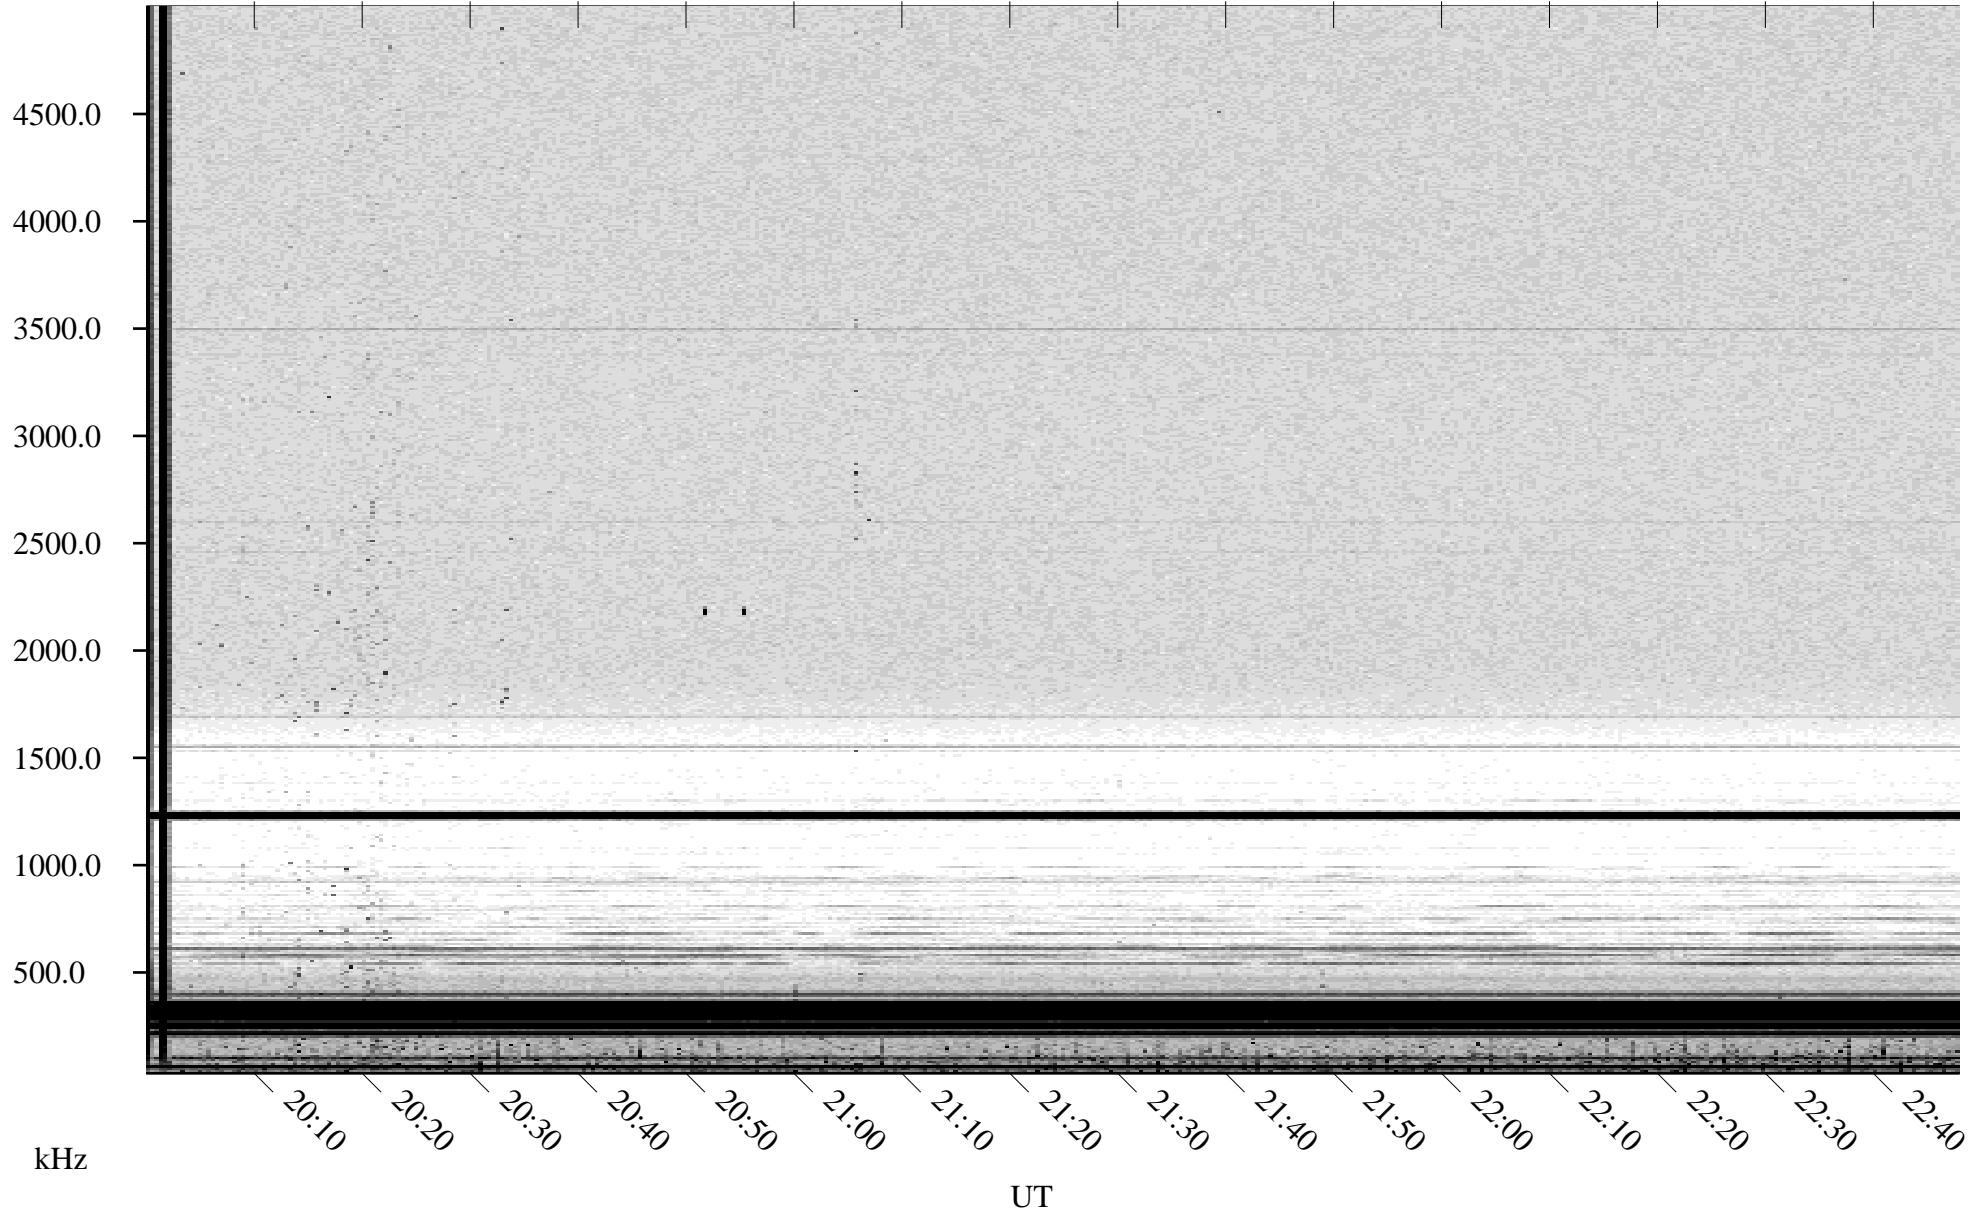

# 06/19/2001 Churchill, Manitoba

Linear Scale    Black = 161    White = 15

ch01170l.r00m max\_12

Page 1

# 06/19/2001 Churchill, Manitoba

Linear Scale    Black = 161    White = 15

ch01170l.r00m max\_12

Page 2

# 06/20/2001 Churchill, Manitoba

Linear Scale    Black = 161    White = 15

ch01170l.r00m max\_12

Page 3

# 06/20/2001 Churchill, Manitoba

Linear Scale    Black = 161    White = 15

ch01170l.r00m max\_12

Page 4