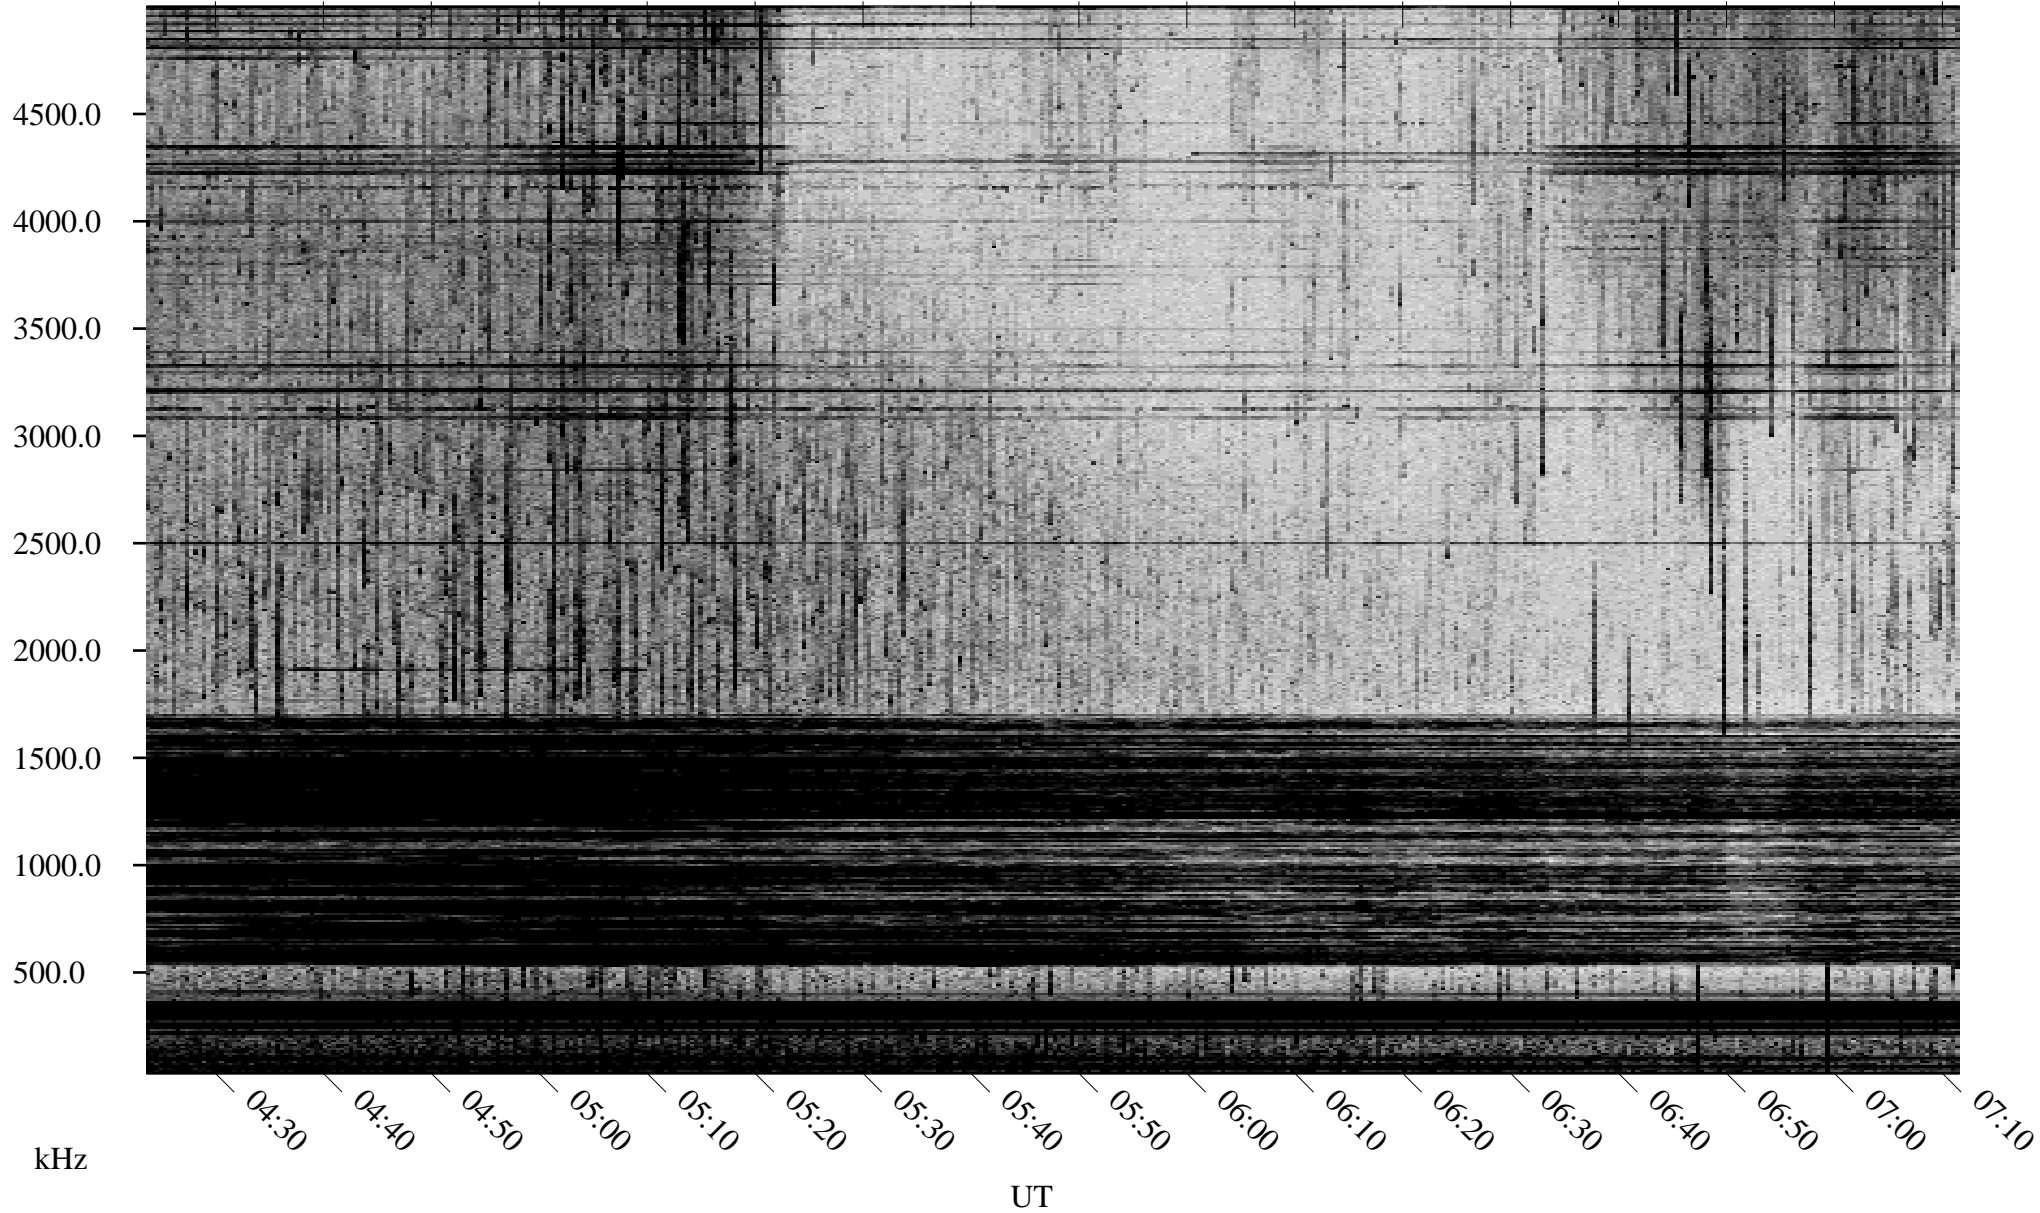

06/20/2001 Churchill, Manitoba

Linear Scale Black = 161 White = 15

ch011711.r00m max_12

Page 1

06/20/2001 Churchill, Manitoba

Linear Scale Black = 161 White = 15

ch011711.r00m max_12

Page 2

06/21/2001 Churchill, Manitoba

Linear Scale Black = 161 White = 15

ch011711.r00m max_12

Page 3

06/21/2001 Churchill, Manitoba

Linear Scale Black = 161 White = 15

ch011711.r00m max_12

Page 4

06/21/2001 Churchill, Manitoba

Linear Scale Black = 161 White = 15

ch011711.r00m max_12

Page 5

06/21/2001 Churchill, Manitoba

Linear Scale Black = 161 White = 15

ch01171l.r00m max_12

Page 6

06/21/2001 Churchill, Manitoba

Linear Scale Black = 161 White = 15

ch011711.r00m max_12

Page 7

06/21/2001 Churchill, Manitoba

Linear Scale Black = 161 White = 15

ch011711.r00m max_12

Page 8