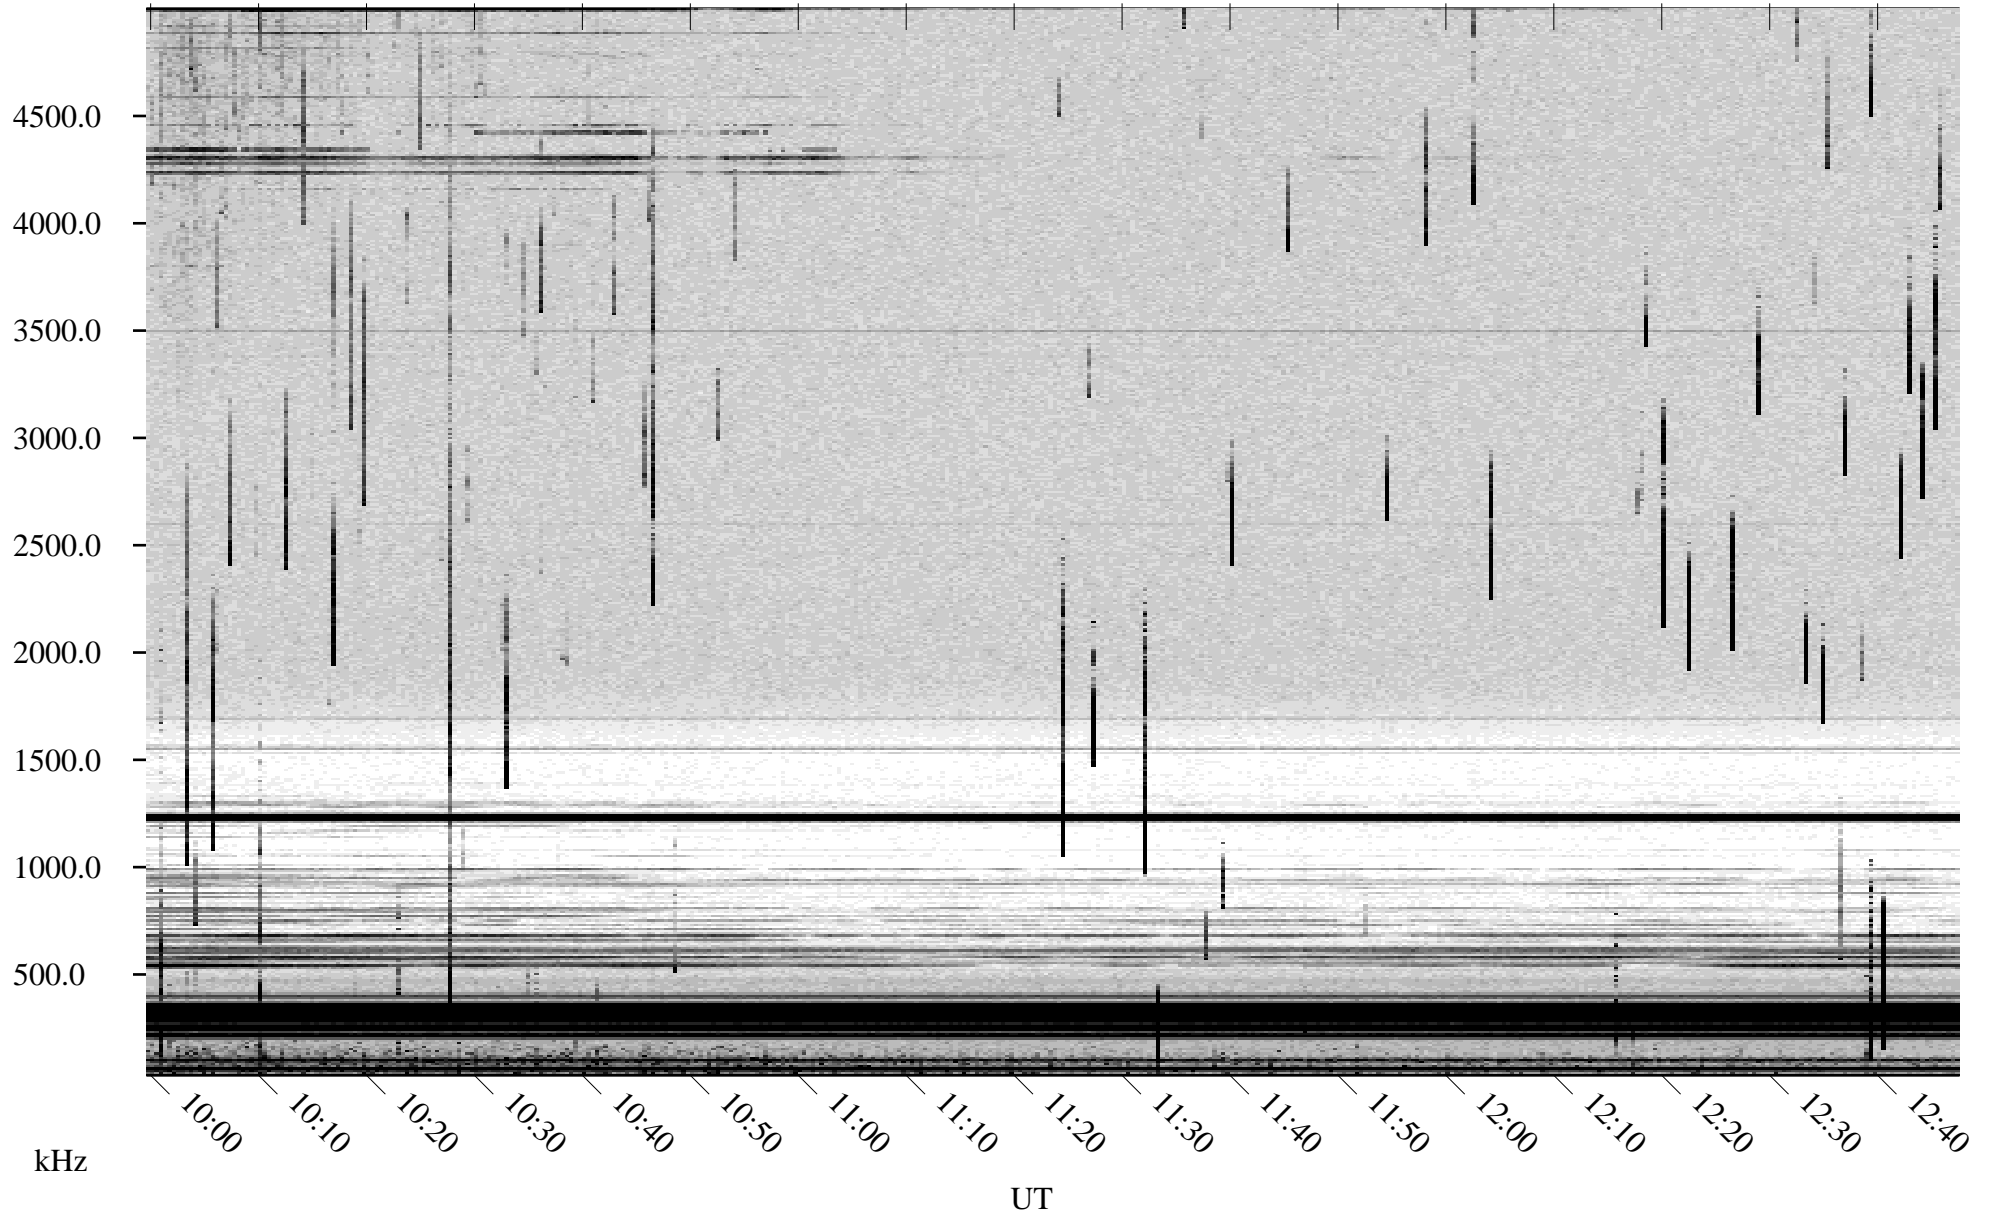

06/20/2001 Churchill, Manitoba

Linear Scale Black = 161 White = 15

ch011711.r00m max_12

Page 1

06/20/2001 Churchill, Manitoba

Linear Scale Black = 161 White = 15

ch011711.r00m max_12

Page 2

06/21/2001 Churchill, Manitoba

Linear Scale Black = 161 White = 15

ch011711.r00m max_12

Page 3

06/21/2001 Churchill, Manitoba

Linear Scale Black = 161 White = 15

ch011711.r00m max_12

Page 4

06/21/2001 Churchill, Manitoba

Linear Scale Black = 161 White = 15

ch011711.r00m max_12

Page 5

06/21/2001 Churchill, Manitoba

Linear Scale Black = 161 White = 15

ch01171l.r00m max_12

Page 6

06/21/2001 Churchill, Manitoba

Linear Scale Black = 161 White = 15

ch011711.r00m max_12

Page 7

06/21/2001 Churchill, Manitoba

Linear Scale Black = 161 White = 15

ch011711.r00m max_12

Page 8