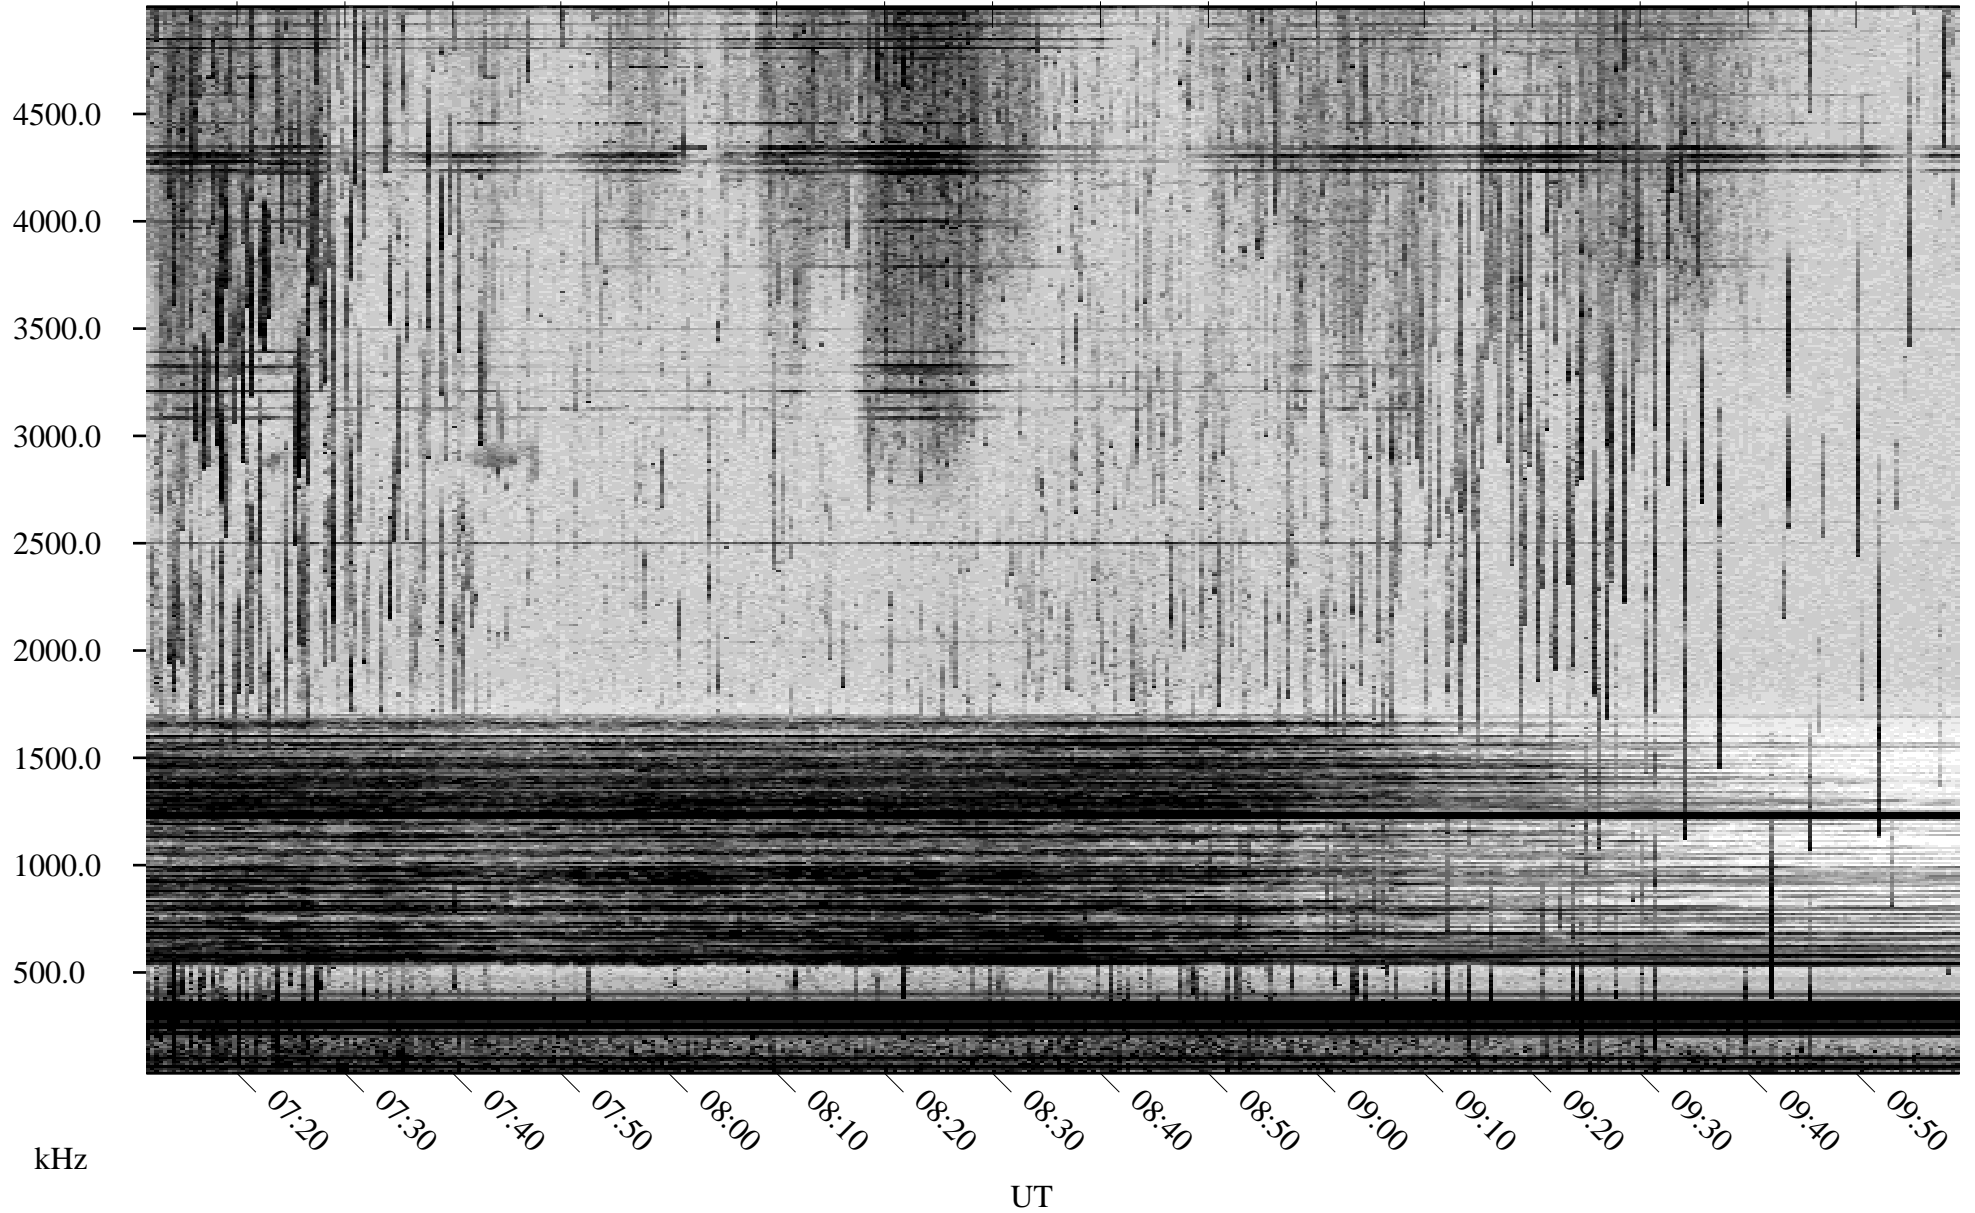

06/20/2001 Churchill, Manitoba

Linear Scale Black = 161 White = 15

ch011711.r00m max_12

Page 1

06/20/2001 Churchill, Manitoba

Linear Scale Black = 161 White = 15

ch011711.r00m max_12

Page 2

06/21/2001 Churchill, Manitoba

Linear Scale Black = 161 White = 15

ch011711.r00m max_12

Page 3

06/21/2001 Churchill, Manitoba

Linear Scale Black = 161 White = 15

ch011711.r00m max_12

Page 4

06/21/2001 Churchill, Manitoba

Linear Scale Black = 161 White = 15

ch011711.r00m max_12

Page 5

06/21/2001 Churchill, Manitoba

Linear Scale Black = 161 White = 15

ch01171l.r00m max_12

Page 6

06/21/2001 Churchill, Manitoba

Linear Scale Black = 161 White = 15

ch011711.r00m max_12

Page 7

06/21/2001 Churchill, Manitoba

Linear Scale Black = 161 White = 15

ch011711.r00m max_12

Page 8