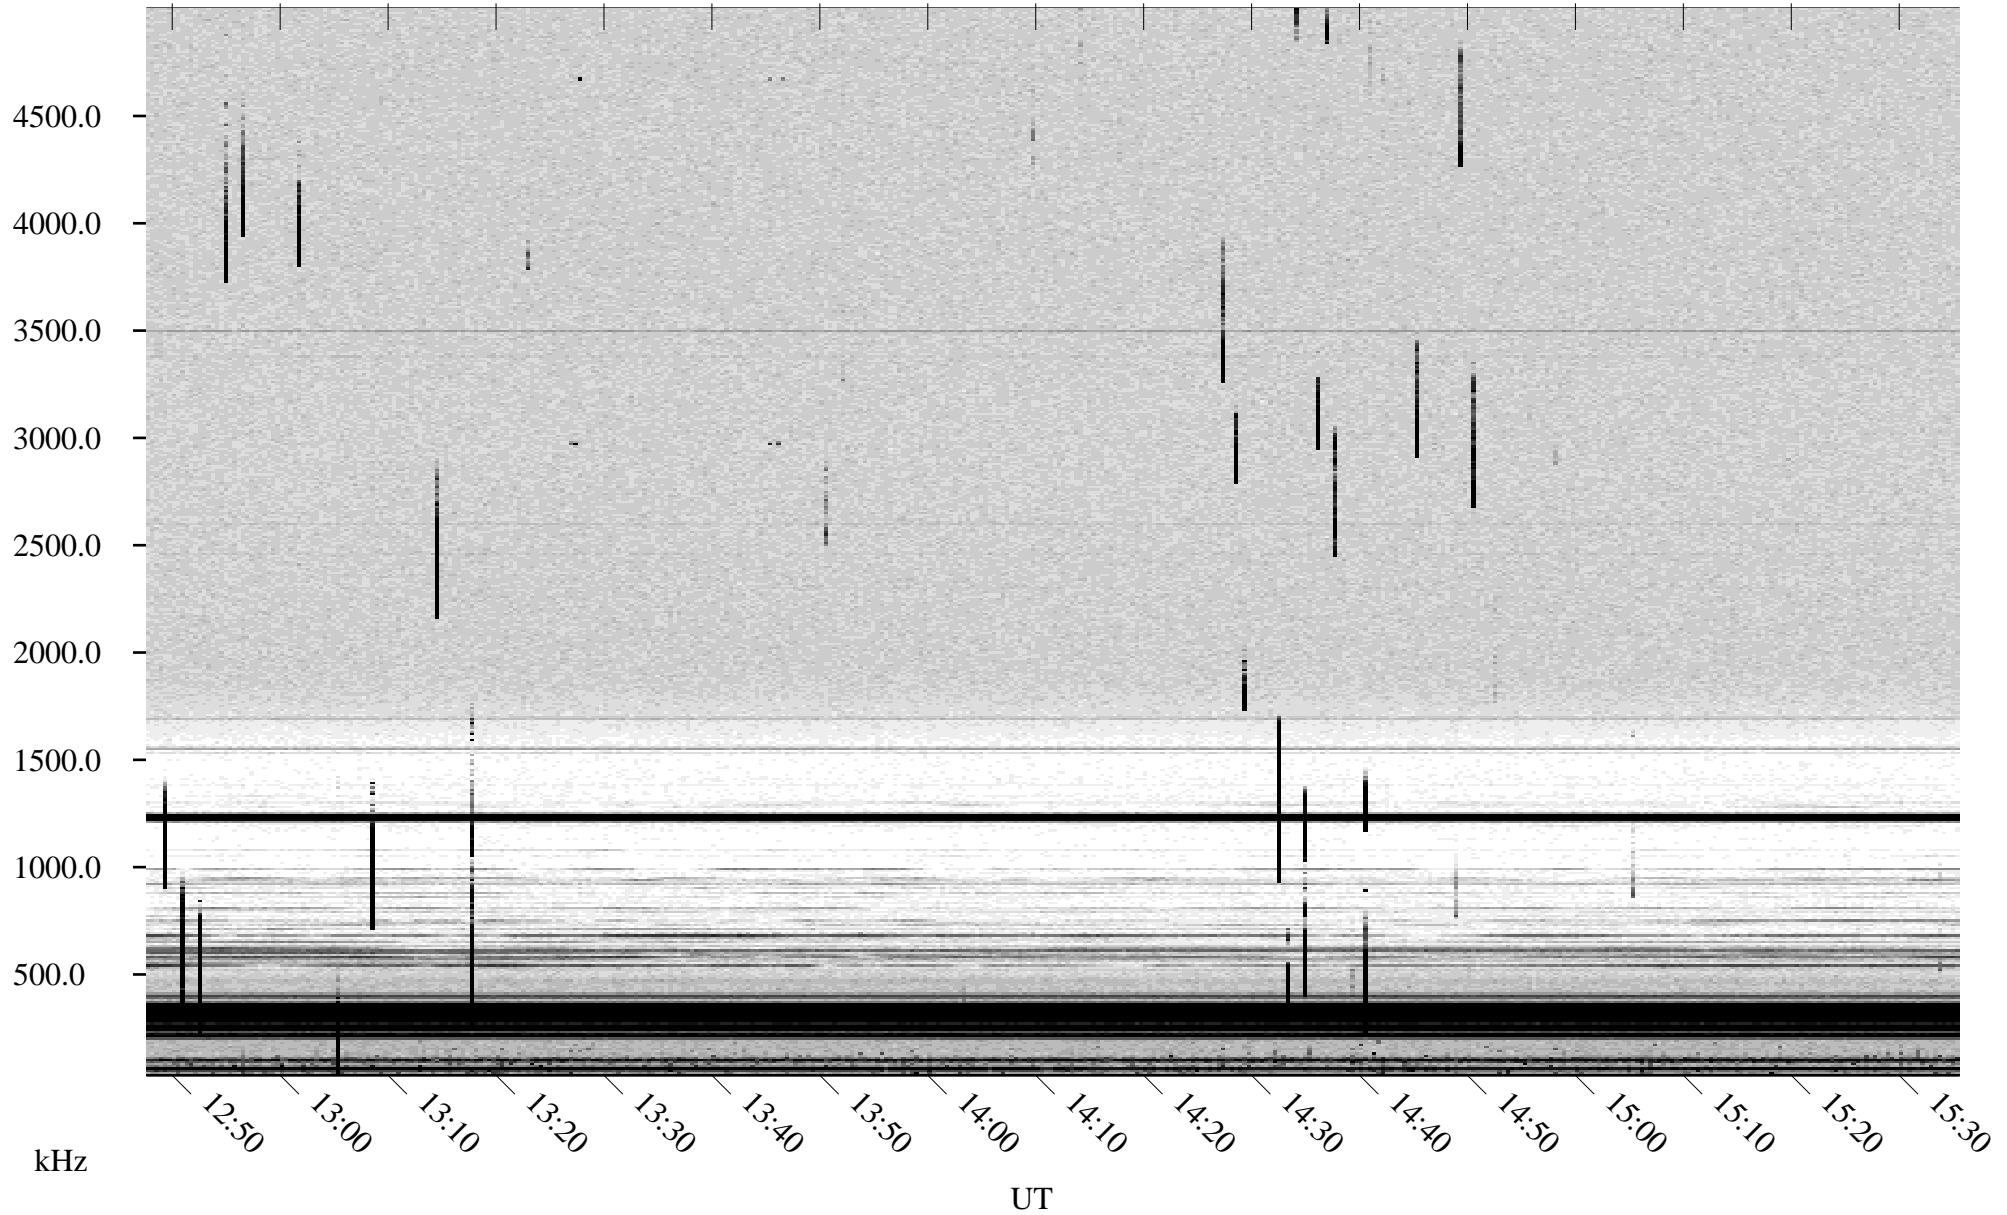

06/20/2001 Churchill, Manitoba

Linear Scale Black = 161 White = 15

ch011711.r00m max_12

Page 1

06/20/2001 Churchill, Manitoba

Linear Scale Black = 161 White = 15

ch011711.r00m max_12

Page 2

06/21/2001 Churchill, Manitoba

Linear Scale Black = 161 White = 15

ch011711.r00m max_12

Page 3

06/21/2001 Churchill, Manitoba

Linear Scale Black = 161 White = 15

ch011711.r00m max_12

Page 4

06/21/2001 Churchill, Manitoba

Linear Scale Black = 161 White = 15

ch011711.r00m max_12

Page 5

06/21/2001 Churchill, Manitoba

Linear Scale Black = 161 White = 15

ch01171l.r00m max_12

Page 6

06/21/2001 Churchill, Manitoba

Linear Scale Black = 161 White = 15

ch011711.r00m max_12

Page 7

06/21/2001 Churchill, Manitoba

Linear Scale Black = 161 White = 15

ch011711.r00m max_12

Page 8