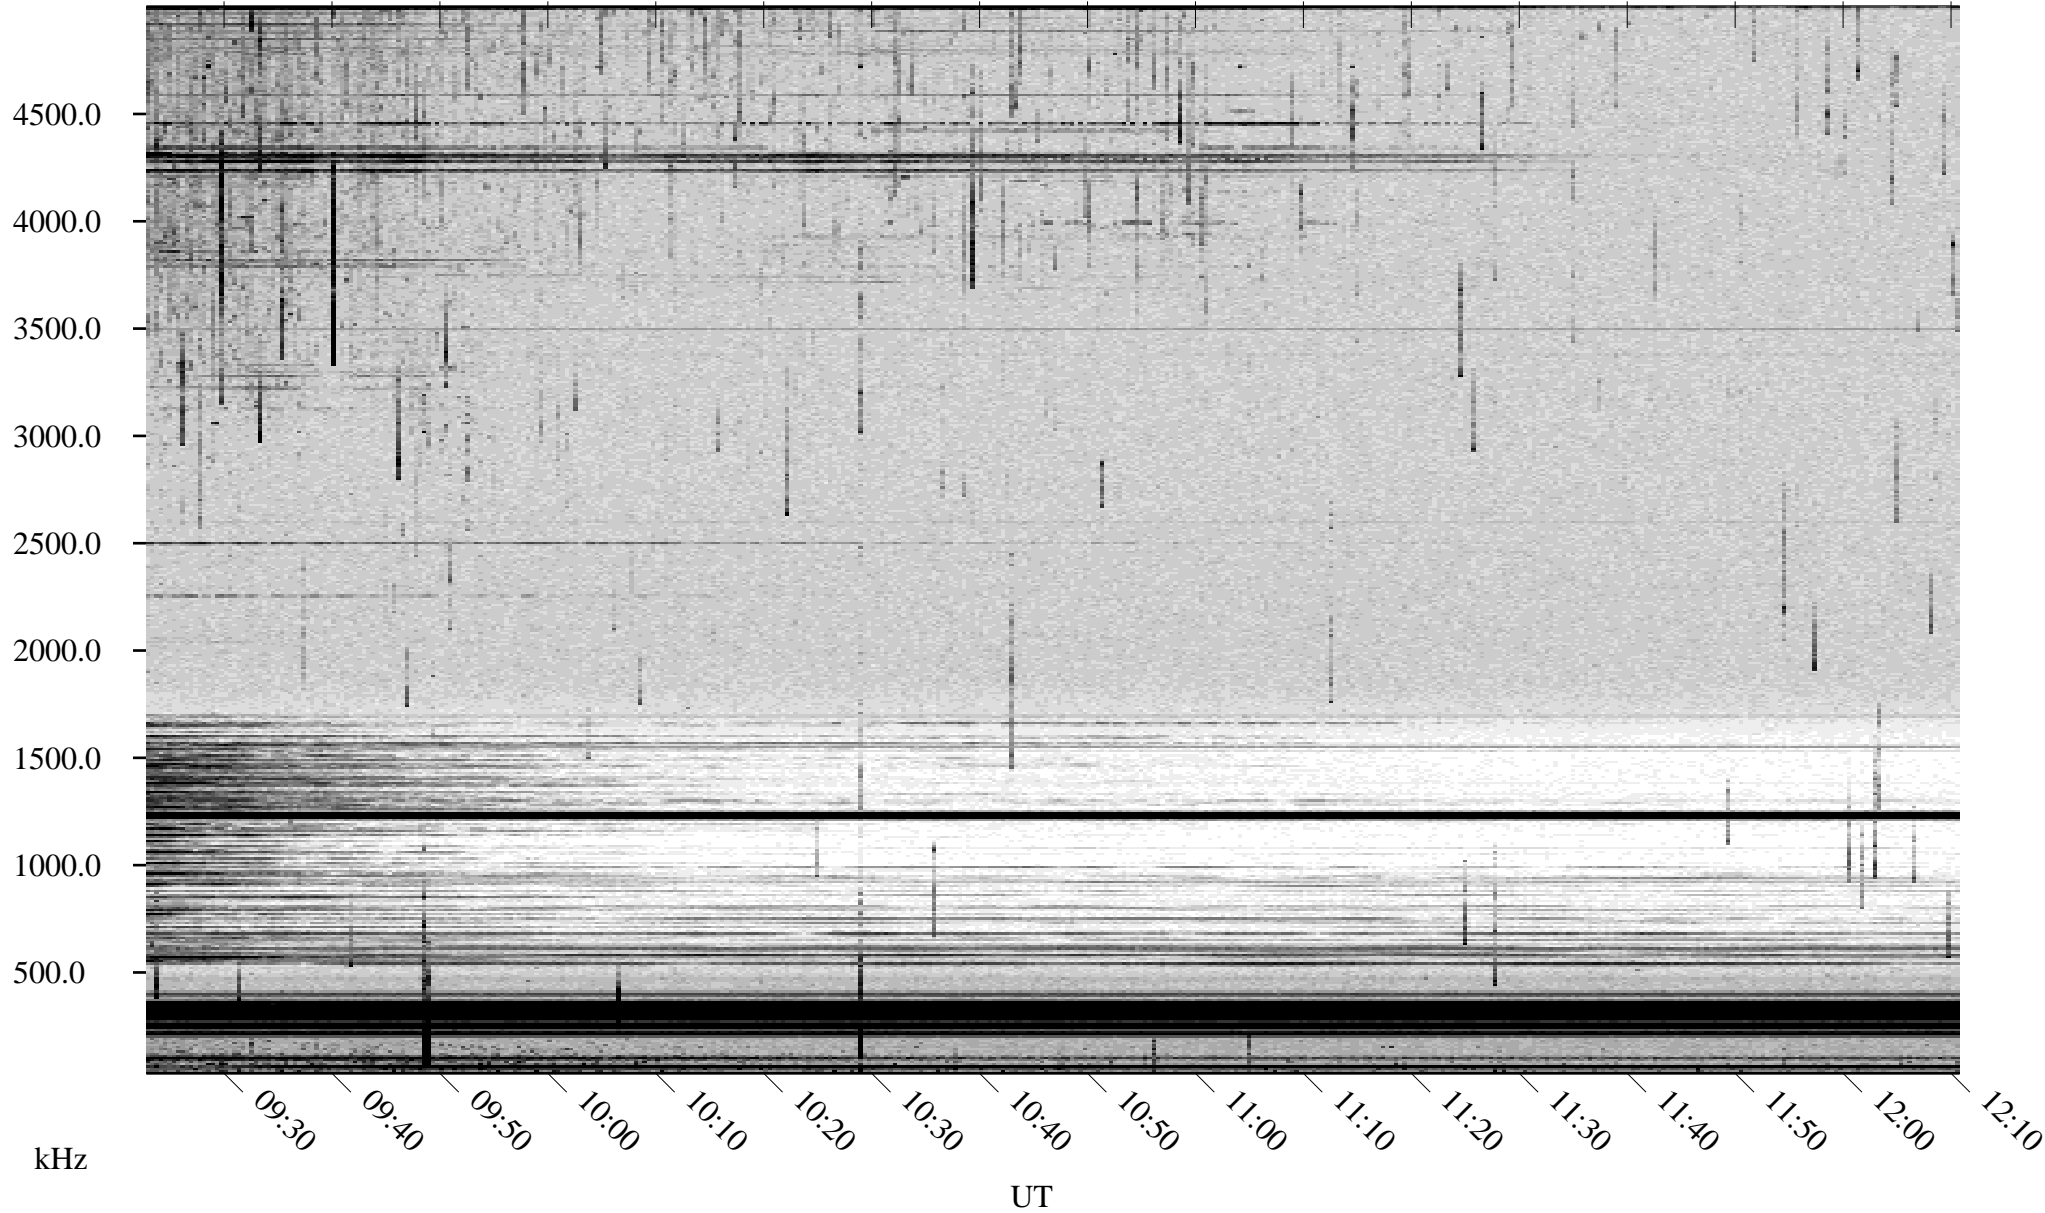

# 06/22/2001 Churchill, Manitoba

Linear Scale    Black = 161    White = 15

ch01173l.r00m max\_12

Page 2

# 06/22/2001 Churchill, Manitoba

Linear Scale    Black = 161    White = 15

ch01173l.r00m max\_12

Page 3

# 06/22/2001 Churchill, Manitoba

Linear Scale    Black = 161    White = 15

ch01173l.r00m max\_12

Page 4

# 06/22/2001 Churchill, Manitoba

Linear Scale    Black = 161    White = 15

ch01173l.r00m max\_12

Page 5