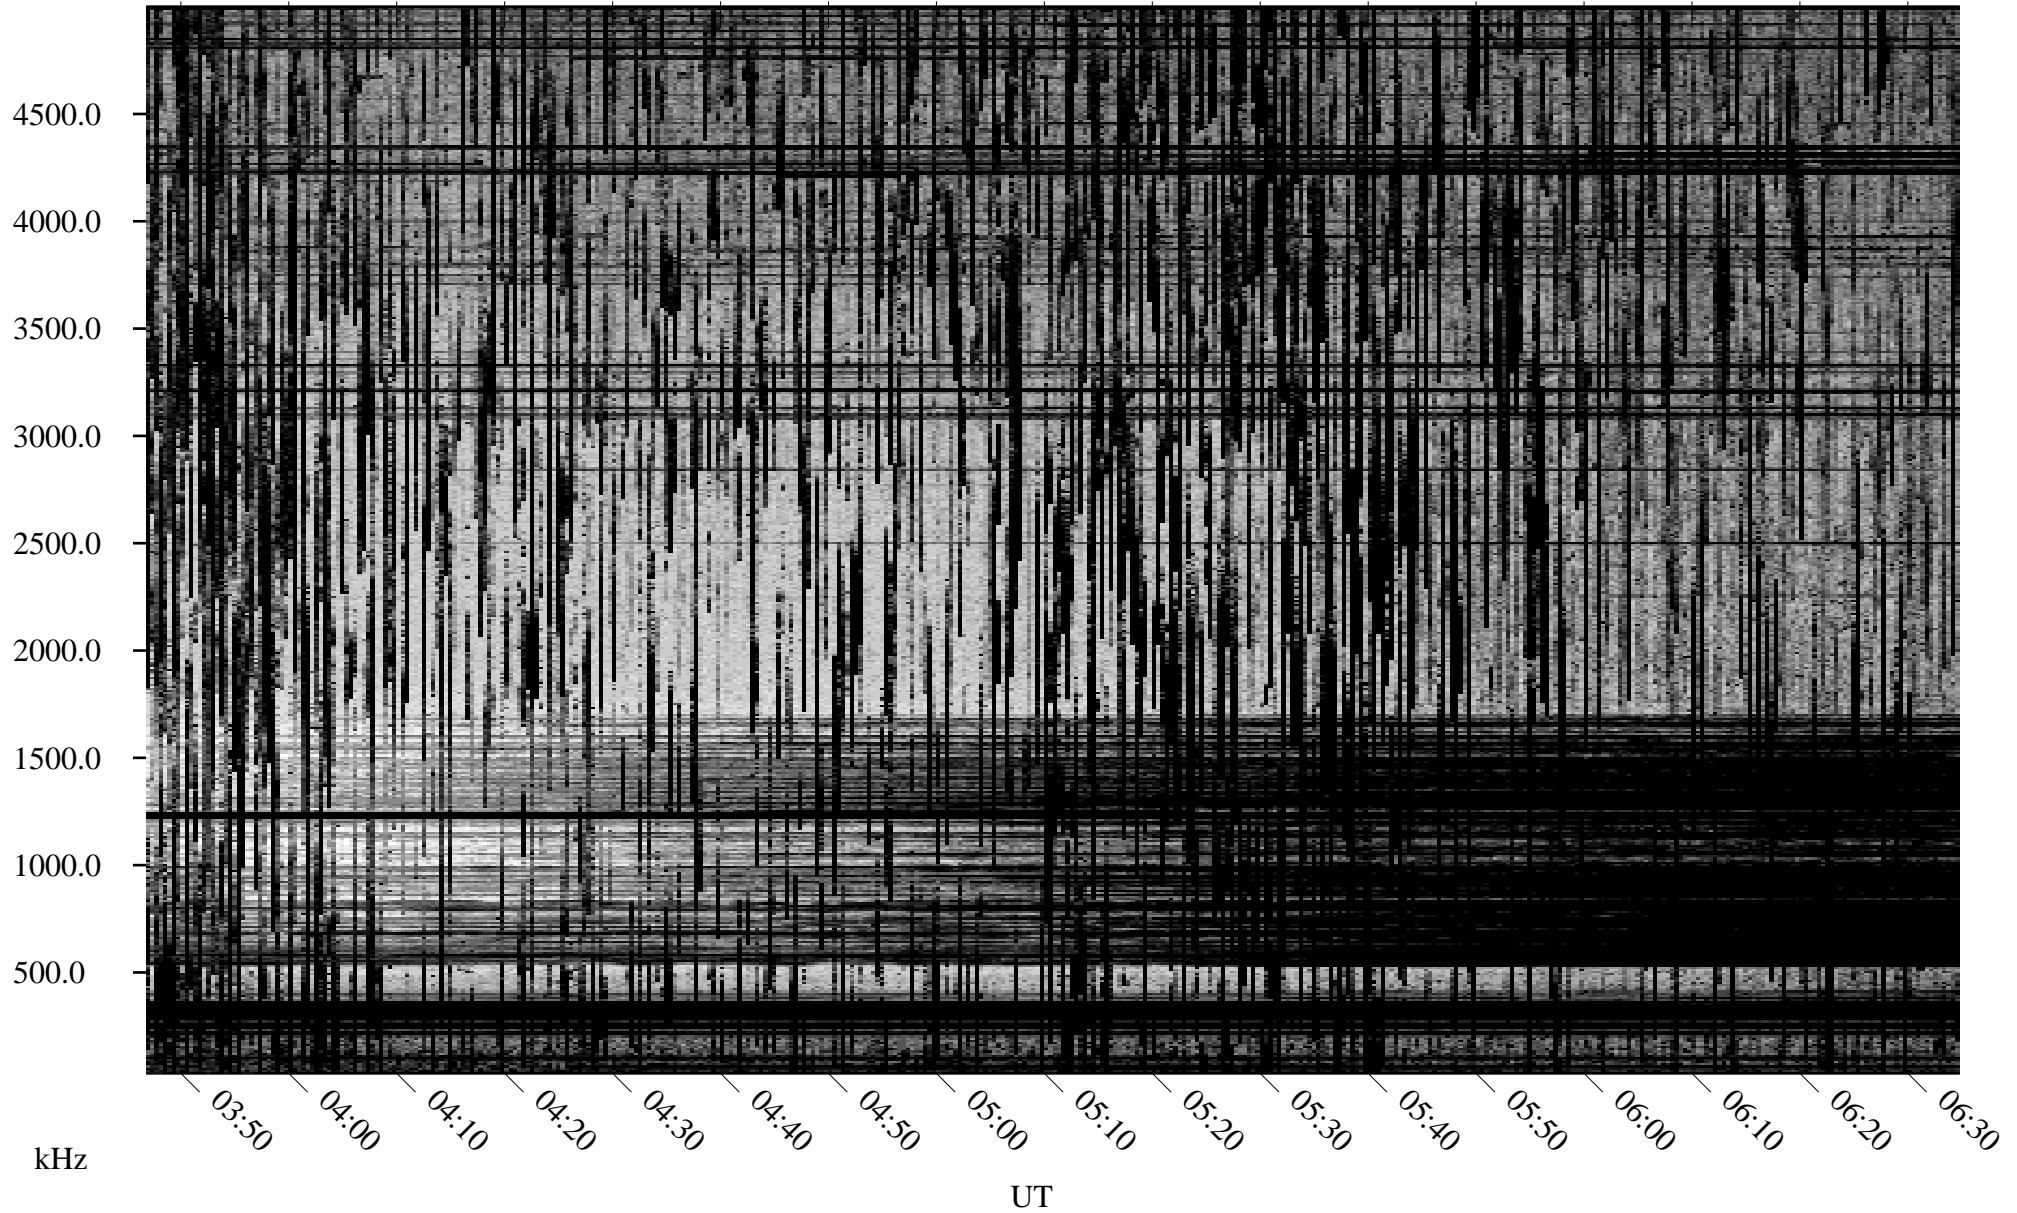

# 06/22/2001 Churchill, Manitoba

Linear Scale    Black = 161    White = 15

ch01173l.r00m max\_12

Page 1

# 06/22/2001 Churchill, Manitoba

Linear Scale    Black = 161    White = 15

ch01173l.r00m max\_12

Page 2

# 06/22/2001 Churchill, Manitoba

Linear Scale    Black = 161    White = 15

ch01173l.r00m max\_12

Page 3

# 06/22/2001 Churchill, Manitoba

Linear Scale    Black = 161    White = 15

ch01173l.r00m max\_12

Page 4