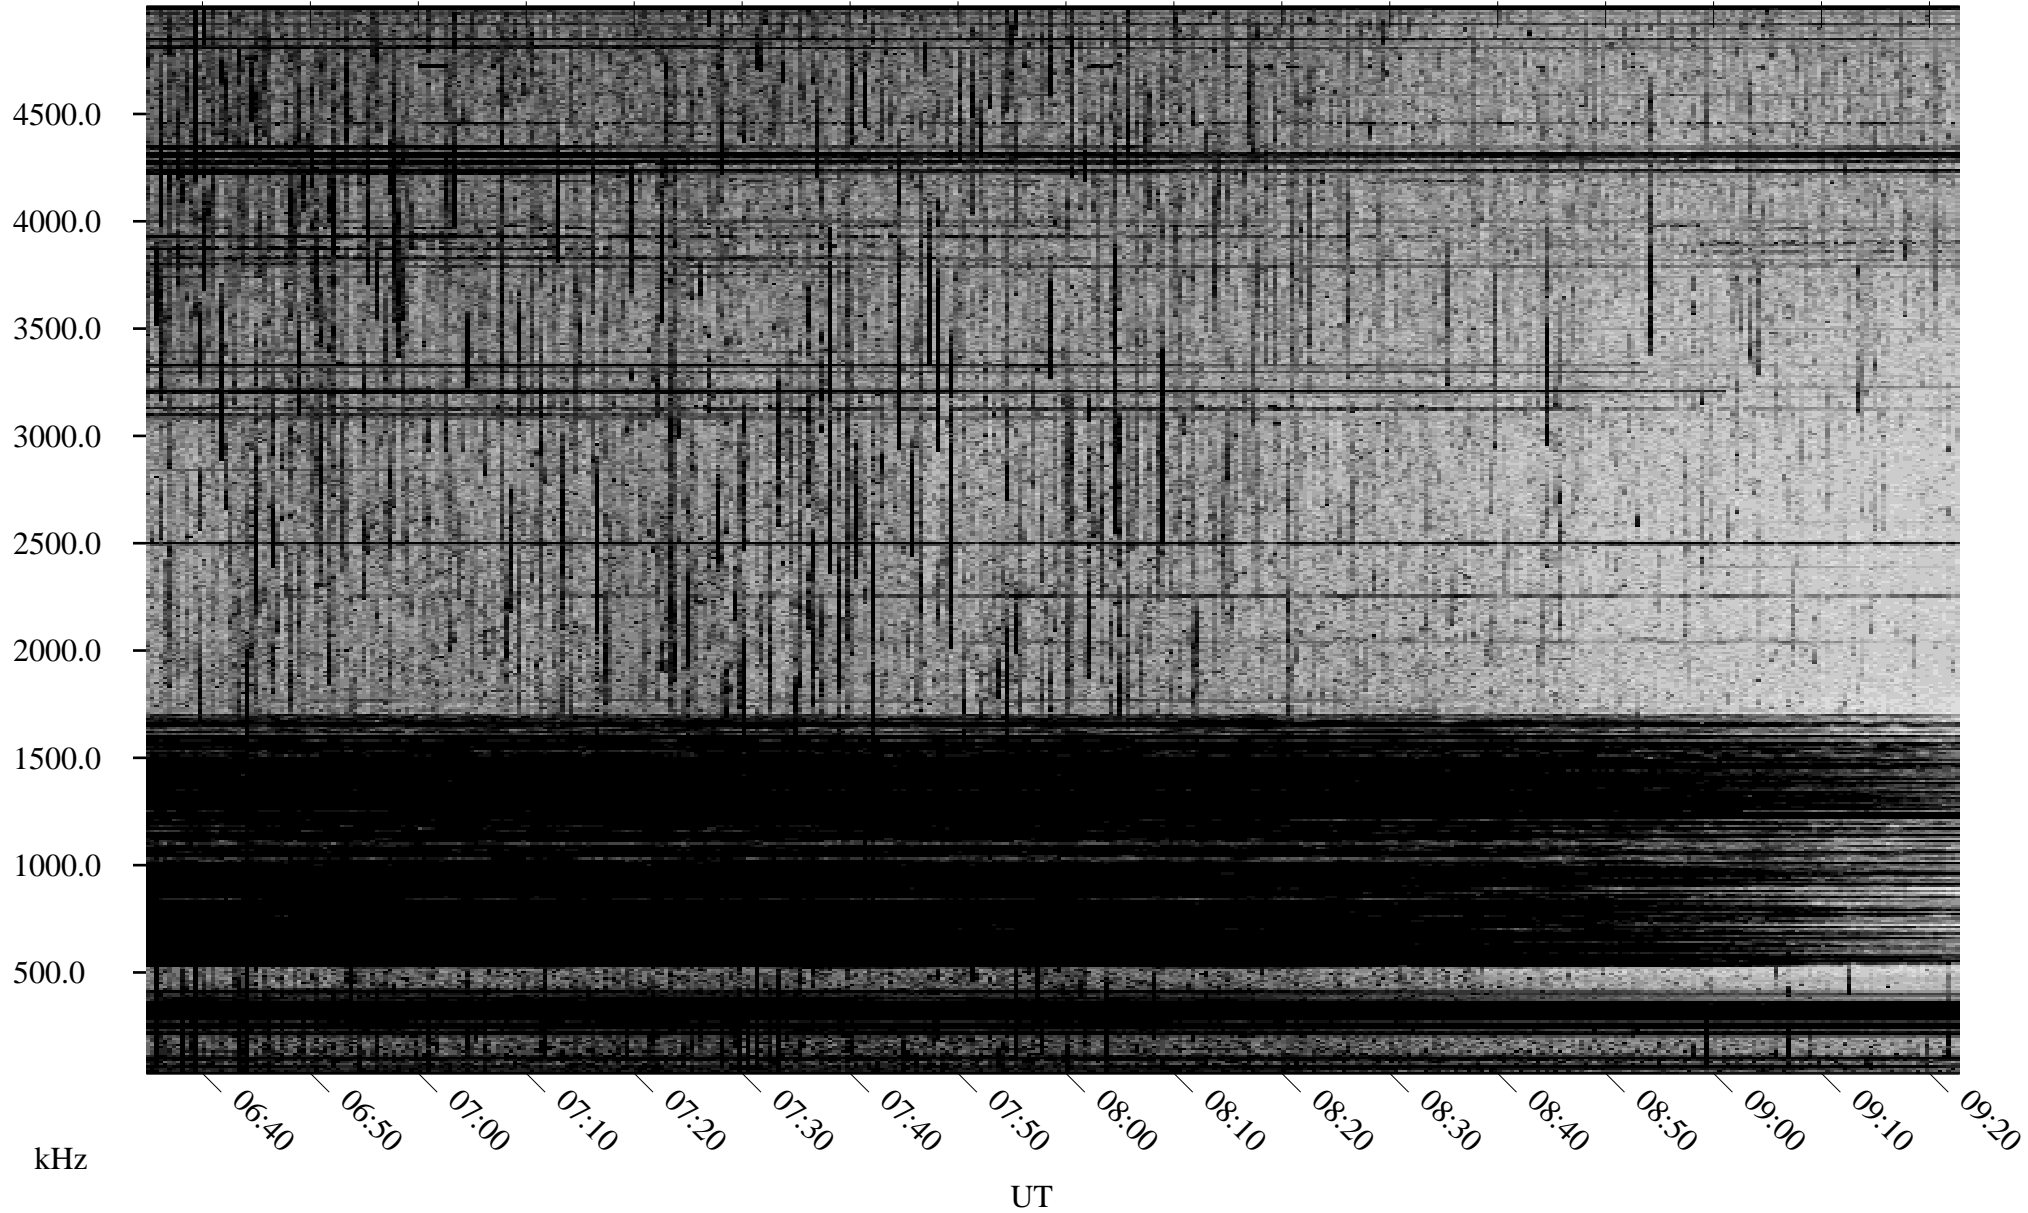

# 06/22/2001 Churchill, Manitoba

Linear Scale    Black = 161    White = 15

ch01173l.r00m max\_12

Page 1

# 06/22/2001 Churchill, Manitoba

Linear Scale    Black = 161    White = 15

ch01173l.r00m max\_12

Page 2

# 06/22/2001 Churchill, Manitoba

Linear Scale    Black = 161    White = 15

ch01173l.r00m max\_12

Page 3

# 06/22/2001 Churchill, Manitoba

Linear Scale    Black = 161    White = 15

ch01173l.r00m max\_12

Page 4