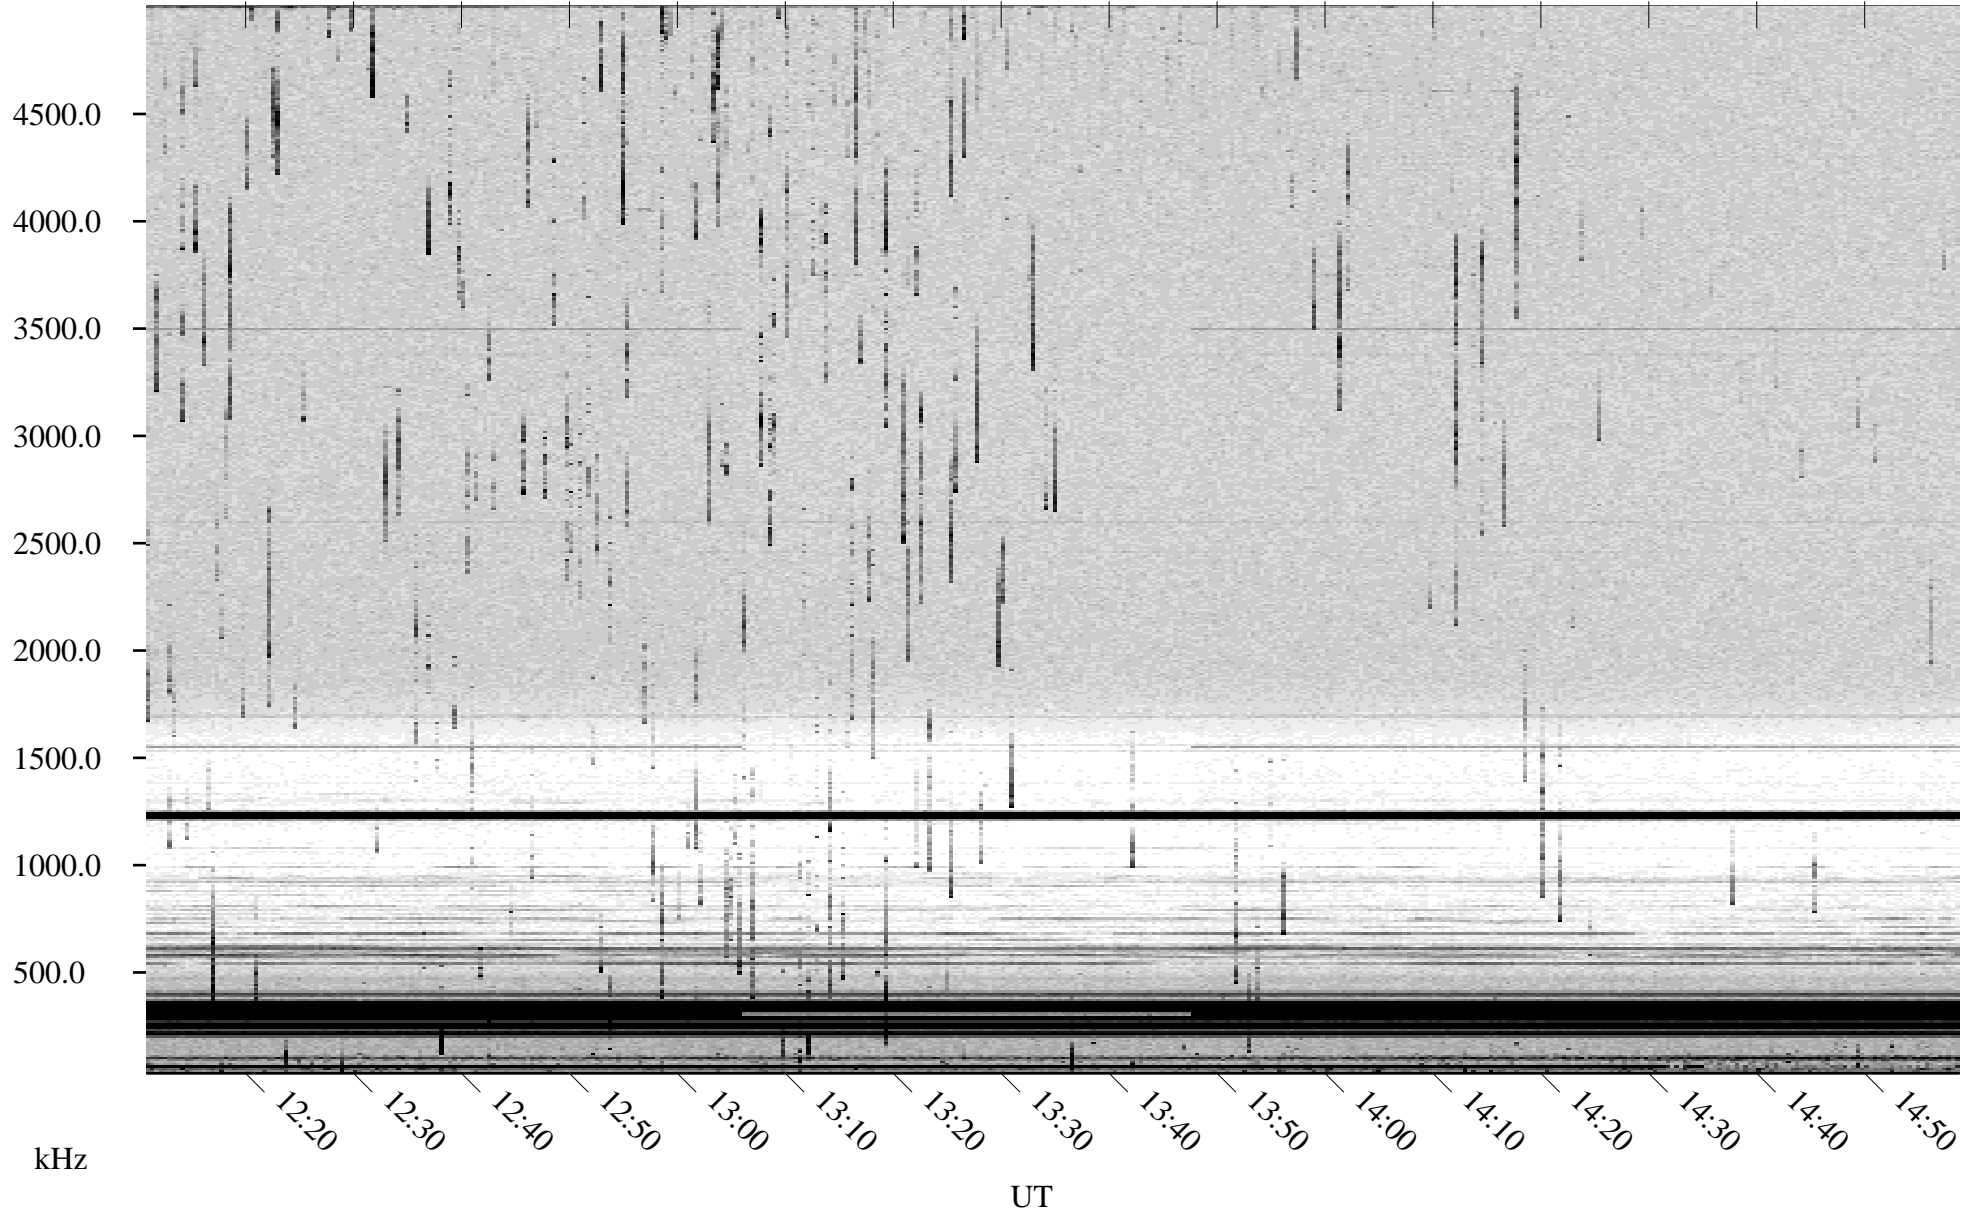

# 06/22/2001 Churchill, Manitoba

Linear Scale    Black = 161    White = 15

ch01173l.r00m max\_12

Page 4

# 06/22/2001 Churchill, Manitoba

Linear Scale    Black = 161    White = 15

ch01173l.r00m max\_12

Page 5

# 06/22/2001 Churchill, Manitoba

Linear Scale    Black = 161    White = 15

ch01173l.r00m max\_12

Page 6

# 06/22/2001 Churchill, Manitoba

Linear Scale    Black = 161    White = 15

ch01173l.r00m max\_12

Page 7