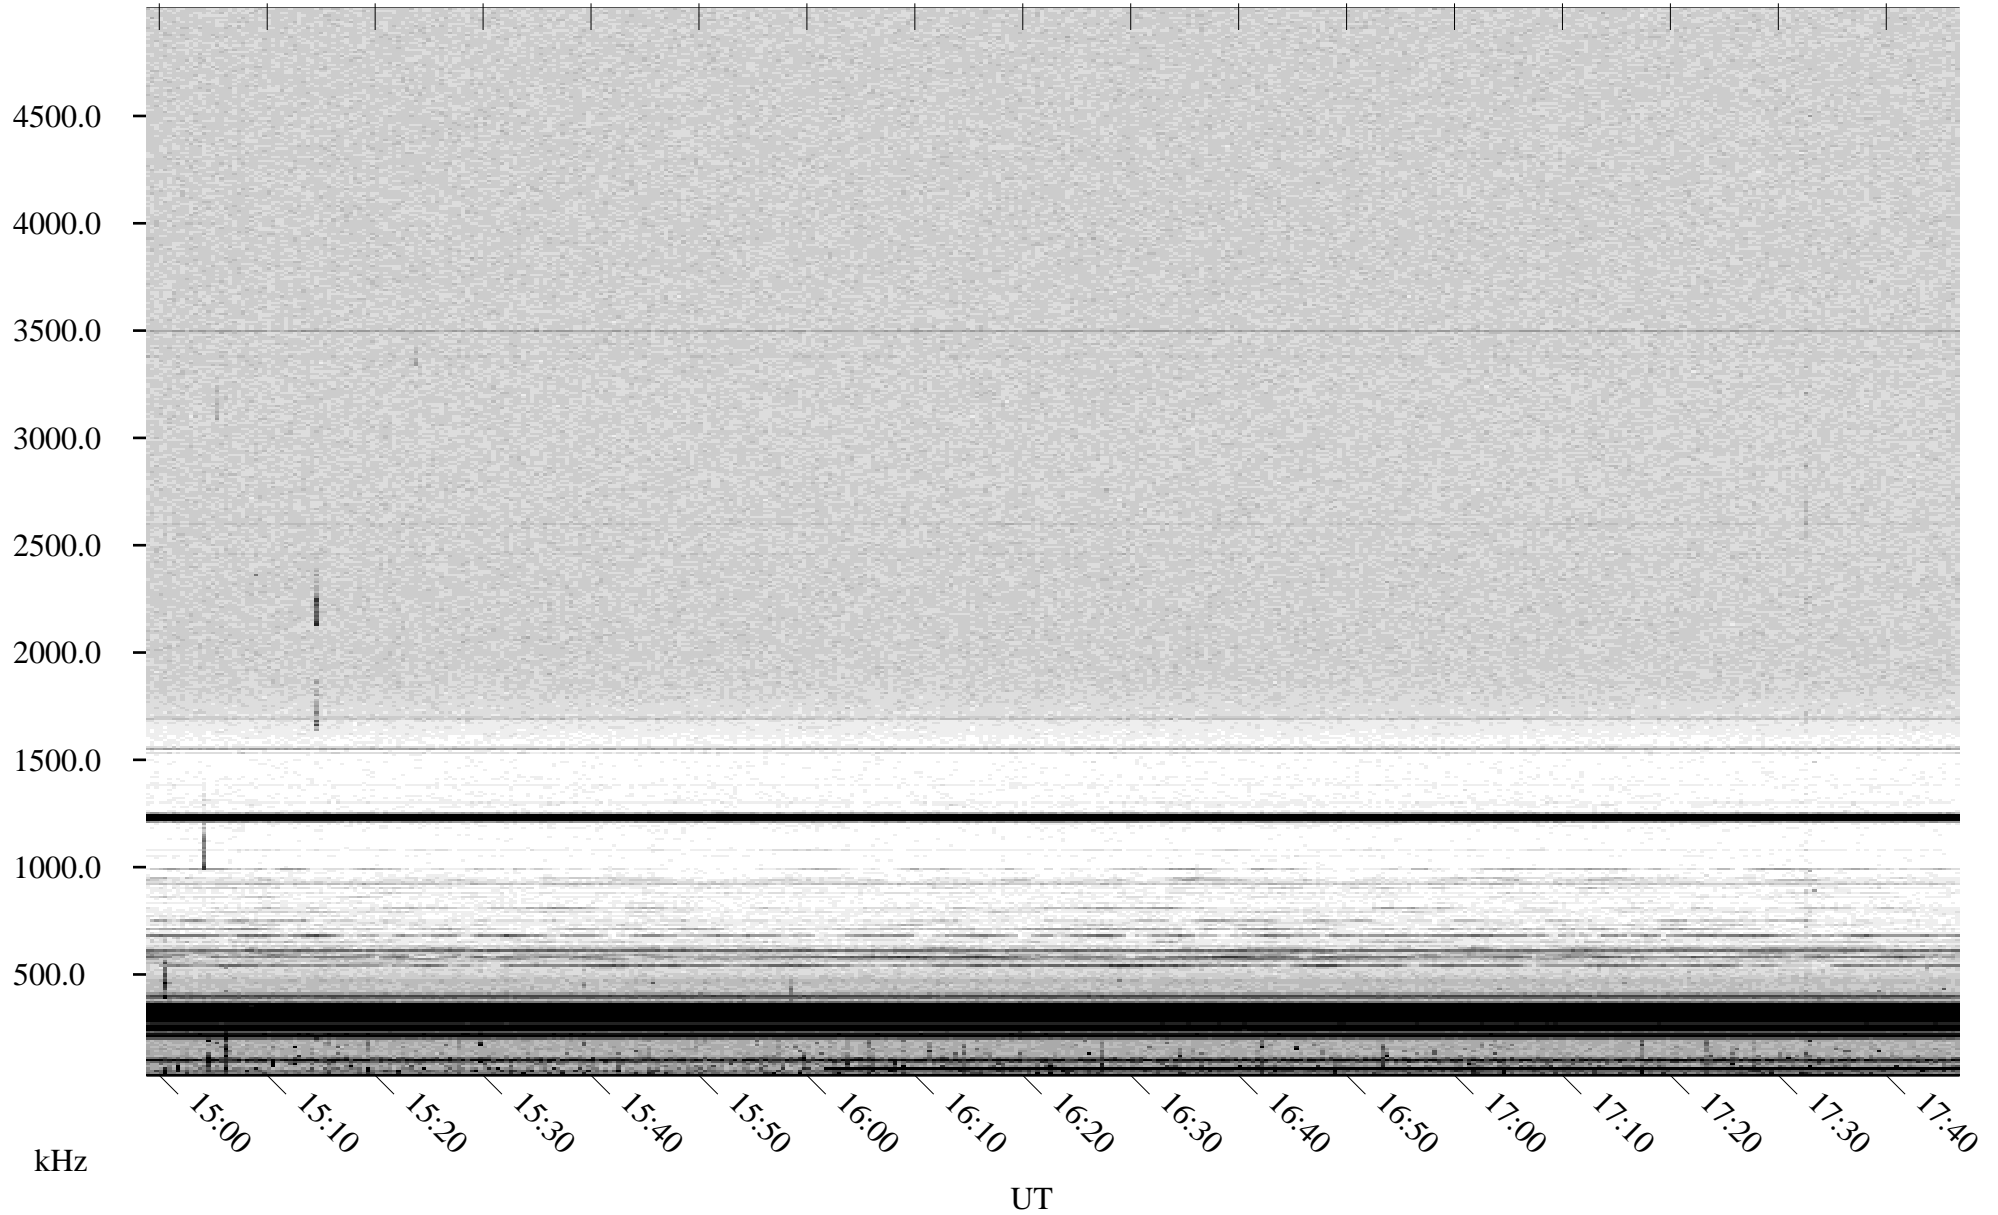

# 06/22/2001 Churchill, Manitoba

Linear Scale    Black = 161    White = 15

ch01173l.r00m max\_12

Page 4

# 06/22/2001 Churchill, Manitoba

Linear Scale    Black = 161    White = 15

ch01173l.r00m max\_12

Page 5

# 06/22/2001 Churchill, Manitoba

Linear Scale    Black = 161    White = 15

ch01173l.r00m max\_12

Page 6

# 06/22/2001 Churchill, Manitoba

Linear Scale    Black = 161    White = 15

ch01173l.r00m max\_12

Page 7