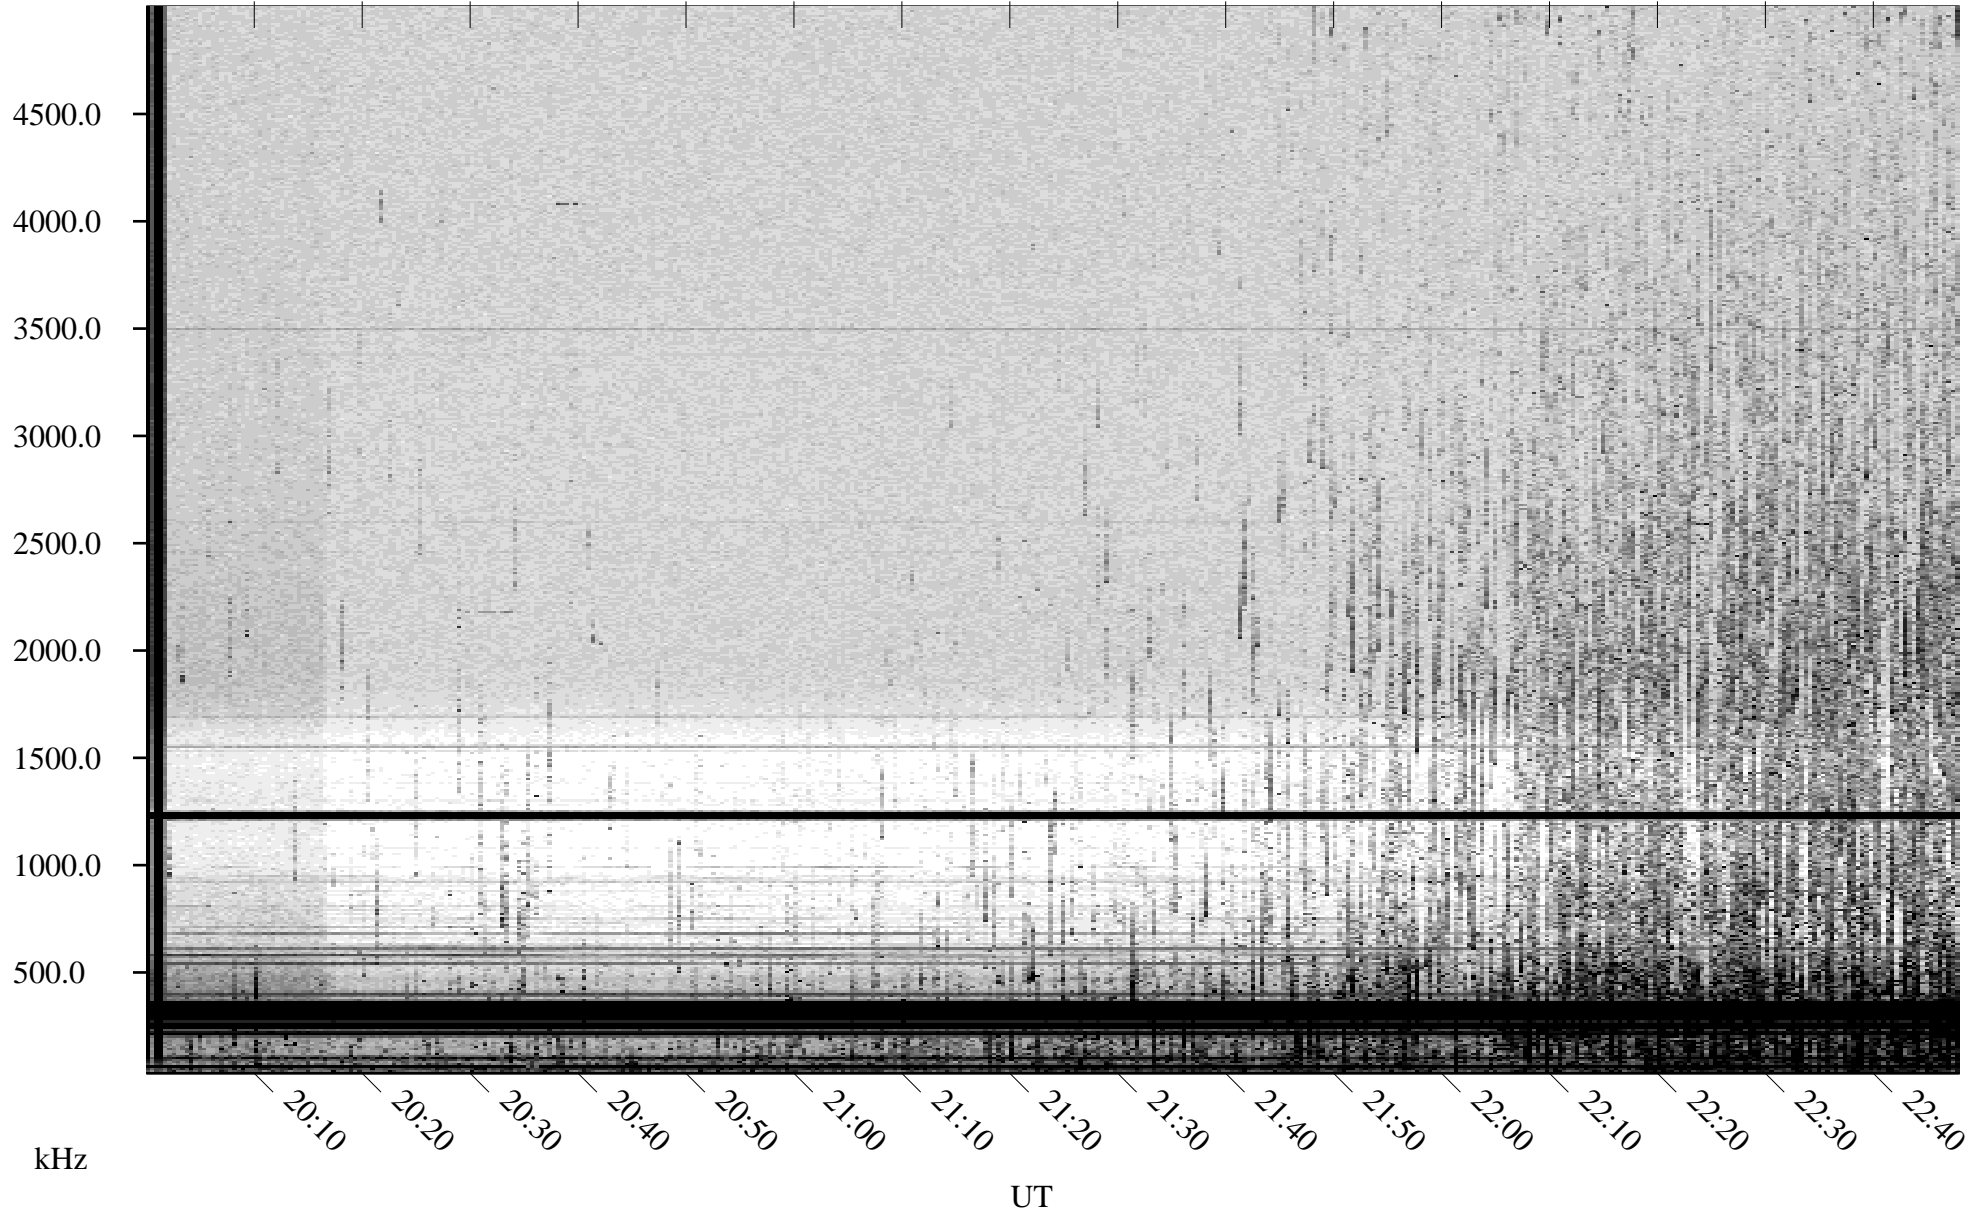

06/22/2001 Churchill, Manitoba

Linear Scale Black = 161 White = 15

ch01173l.r01m max_12

Page 1

06/22/2001 Churchill, Manitoba

Linear Scale Black = 161 White = 15

ch01173l.r01m max_12

Page 2

06/23/2001 Churchill, Manitoba

Linear Scale Black = 161 White = 15

ch01173l.r01m max_12