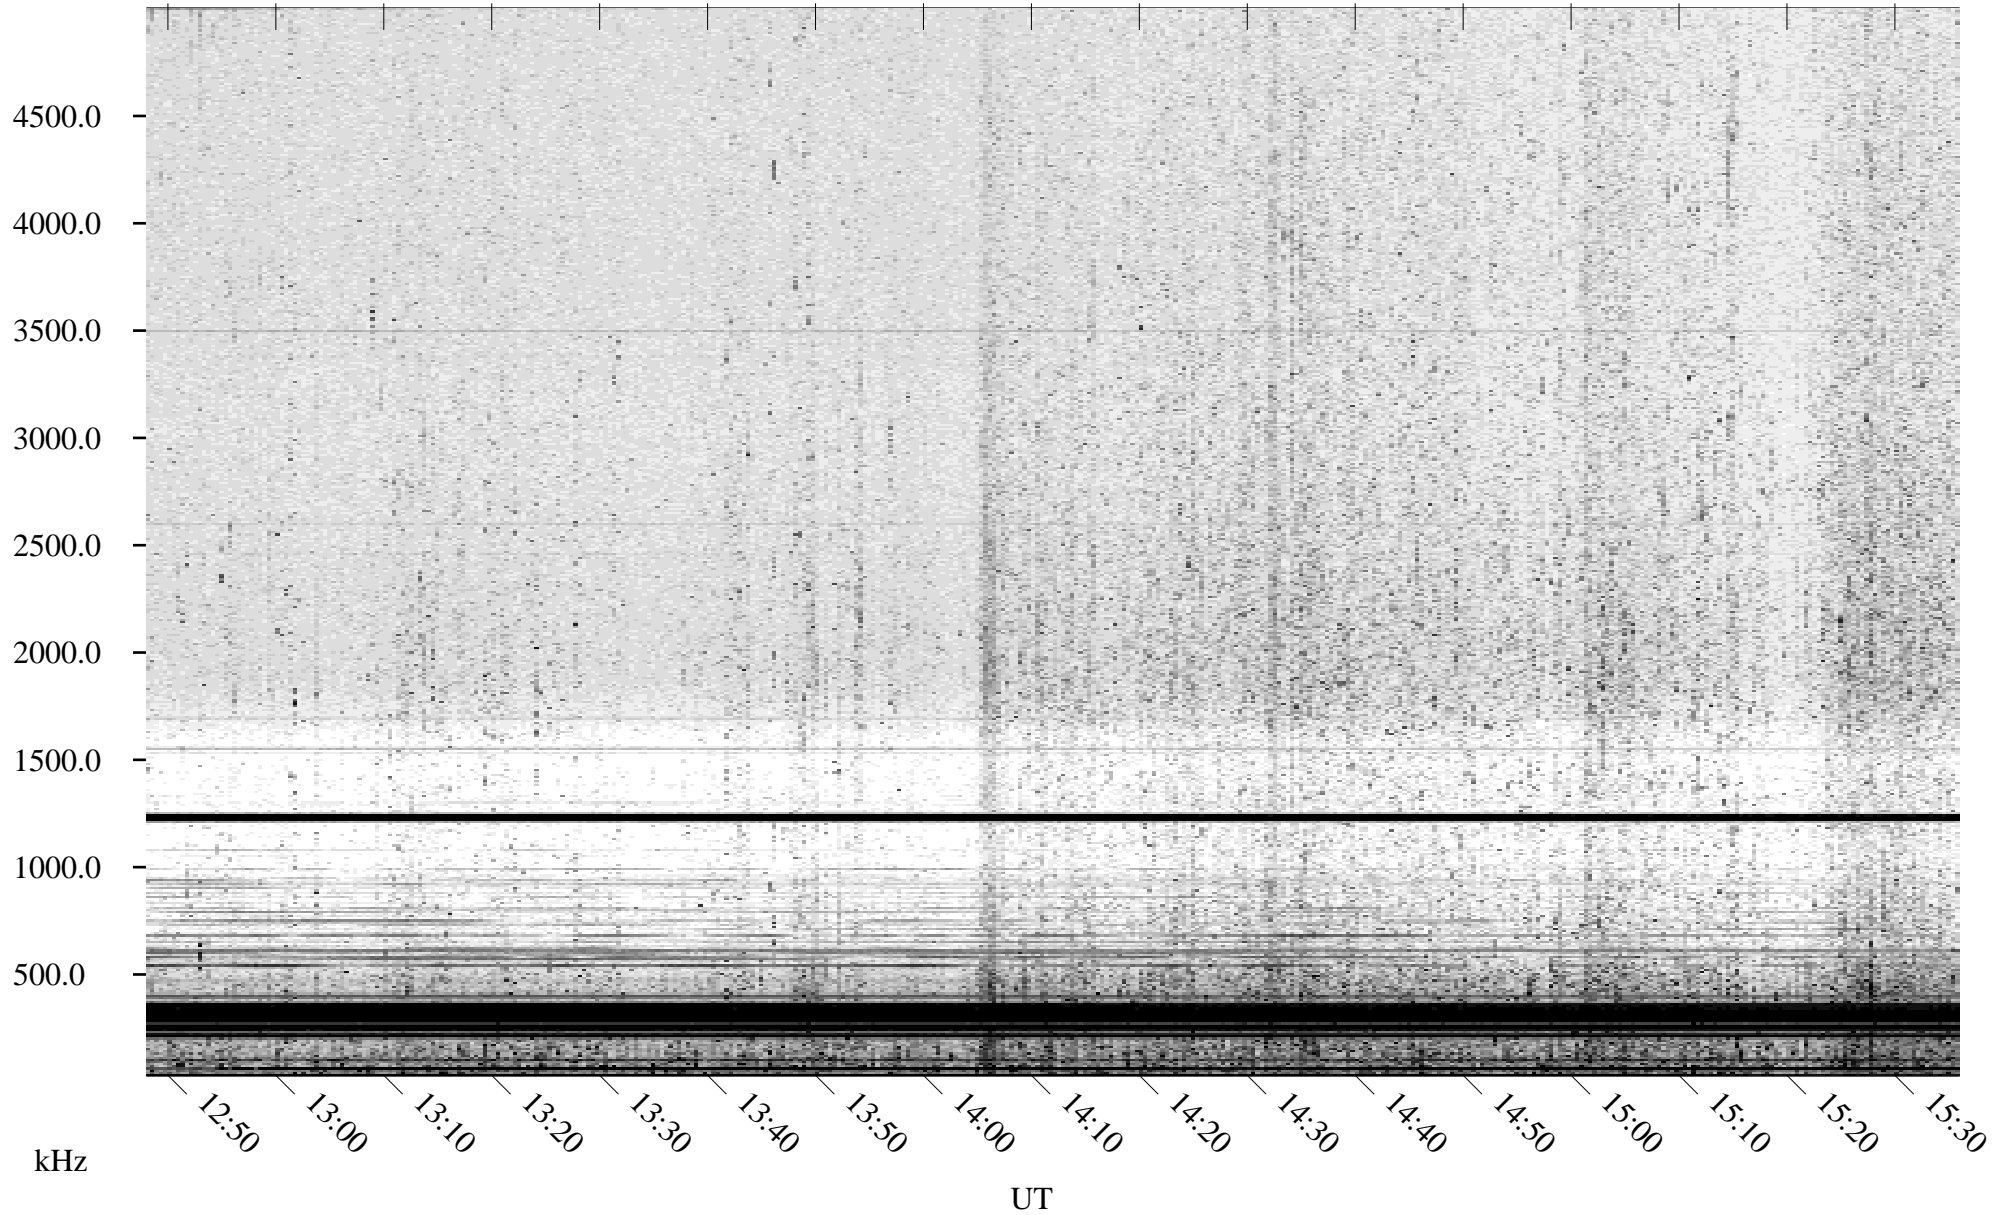

06/23/2001 Churchill, Manitoba

Linear Scale Black = 161 White = 15

ch01174l.r01m max_12

Page 1

06/23/2001 Churchill, Manitoba

Linear Scale Black = 161 White = 15

ch01174l.r01m max_12

Page 2

06/24/2001 Churchill, Manitoba

Linear Scale Black = 161 White = 15

ch01174l.r01m max_12

Page 3

06/24/2001 Churchill, Manitoba

Linear Scale Black = 161 White = 15

ch01174l.r01m max_12

Page 4

06/24/2001 Churchill, Manitoba

Linear Scale Black = 161 White = 15

ch01174l.r01m max_12

Page 5

06/24/2001 Churchill, Manitoba

Linear Scale Black = 161 White = 15

ch01174l.r01m max_12

Page 6

06/24/2001 Churchill, Manitoba

Linear Scale Black = 161 White = 15

ch01174l.r01m max_12

Page 7

06/24/2001 Churchill, Manitoba

Linear Scale Black = 161 White = 15

ch01174l.r01m max_12

Page 8