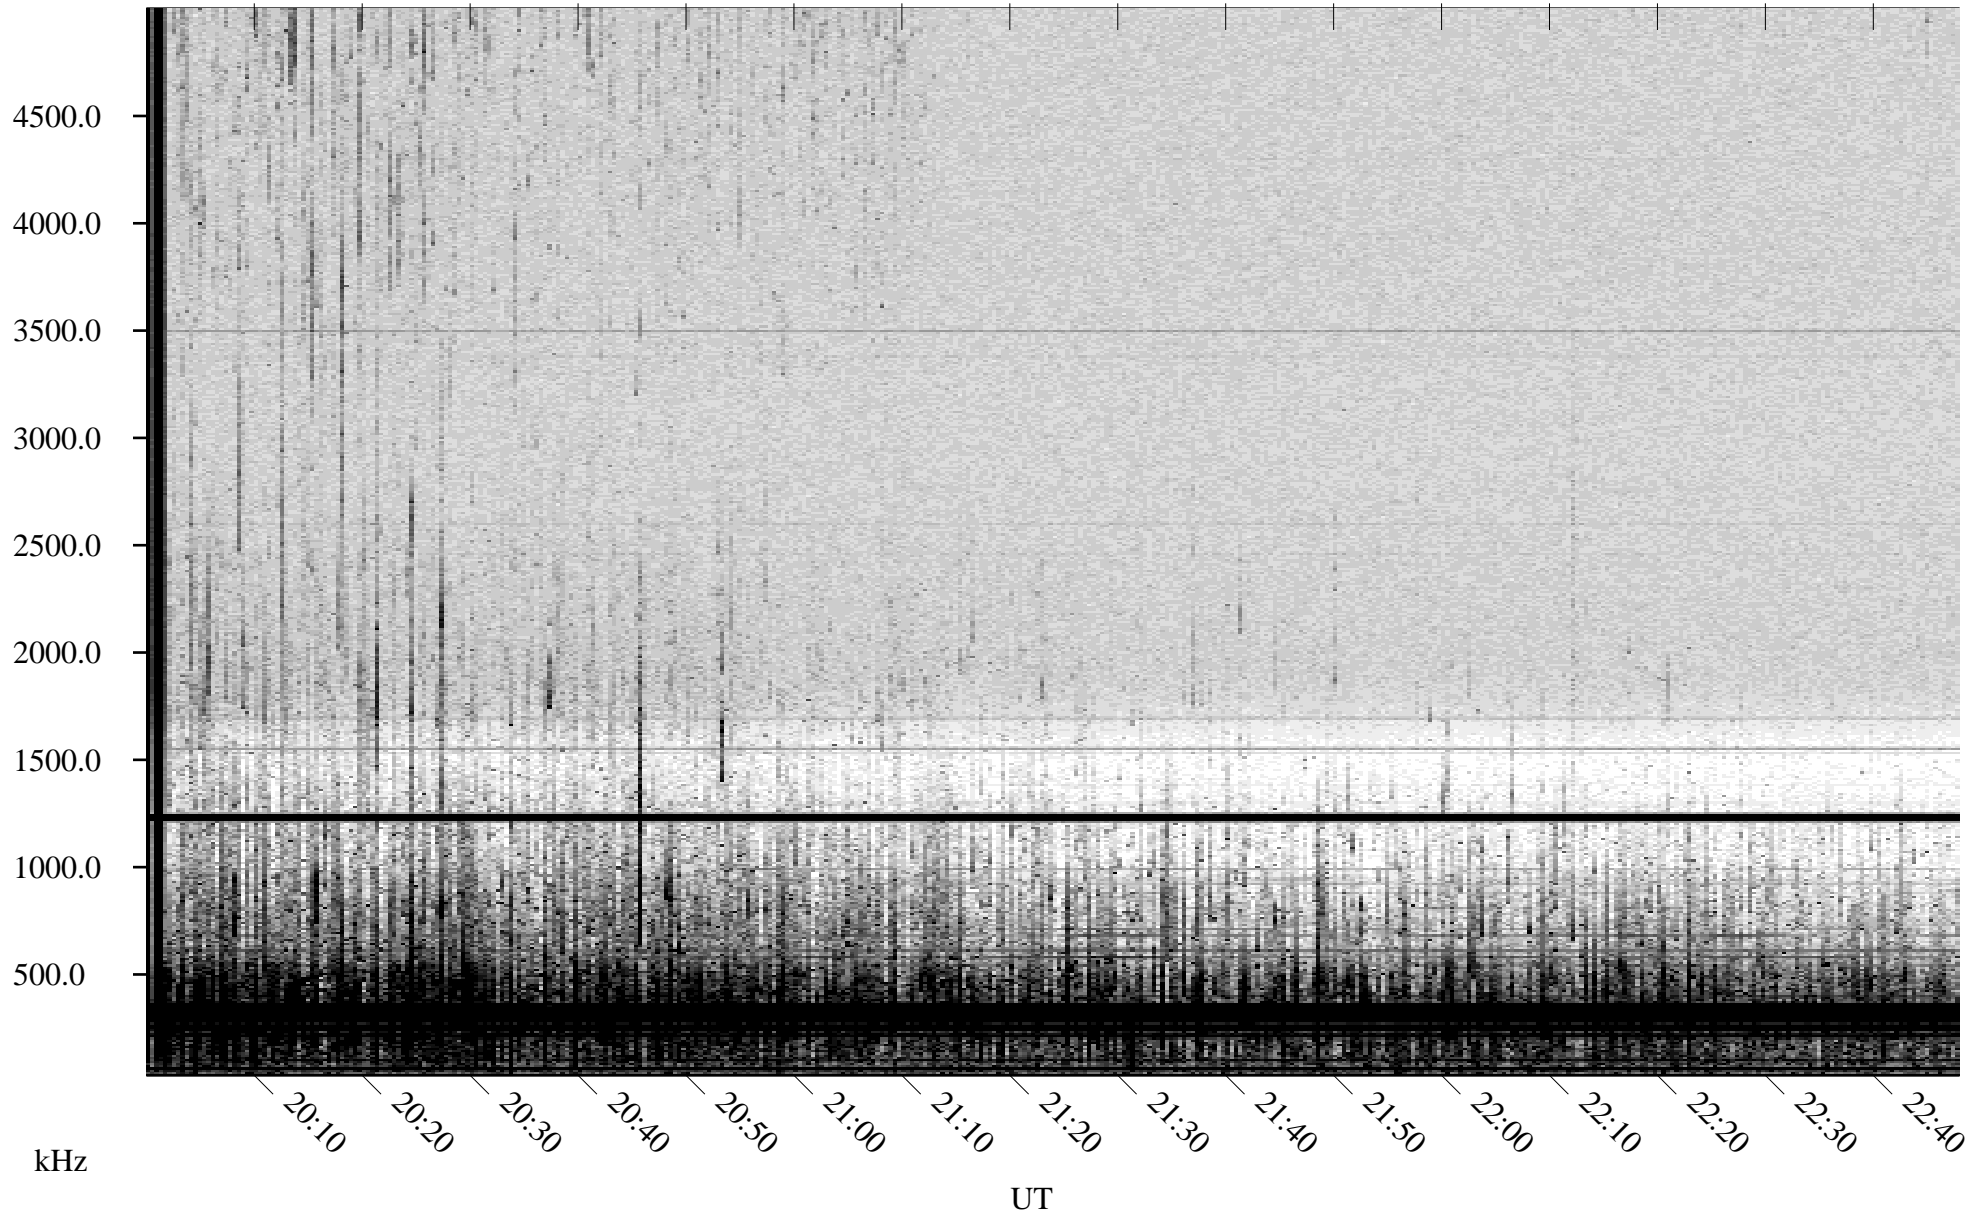

06/23/2001 Churchill, Manitoba

Linear Scale Black = 161 White = 15

ch01174l.r01m max_12

Page 1

06/23/2001 Churchill, Manitoba

Linear Scale Black = 161 White = 15

ch01174l.r01m max_12

Page 2

06/24/2001 Churchill, Manitoba

Linear Scale Black = 161 White = 15

ch01174l.r01m max_12

Page 3

06/24/2001 Churchill, Manitoba

Linear Scale Black = 161 White = 15

ch01174l.r01m max_12

Page 4

06/24/2001 Churchill, Manitoba

Linear Scale Black = 161 White = 15

ch01174l.r01m max_12

Page 5

06/24/2001 Churchill, Manitoba

Linear Scale Black = 161 White = 15

ch01174l.r01m max_12

Page 6

06/24/2001 Churchill, Manitoba

Linear Scale Black = 161 White = 15

ch01174l.r01m max_12

Page 7

06/24/2001 Churchill, Manitoba

Linear Scale Black = 161 White = 15

ch01174l.r01m max_12

Page 8