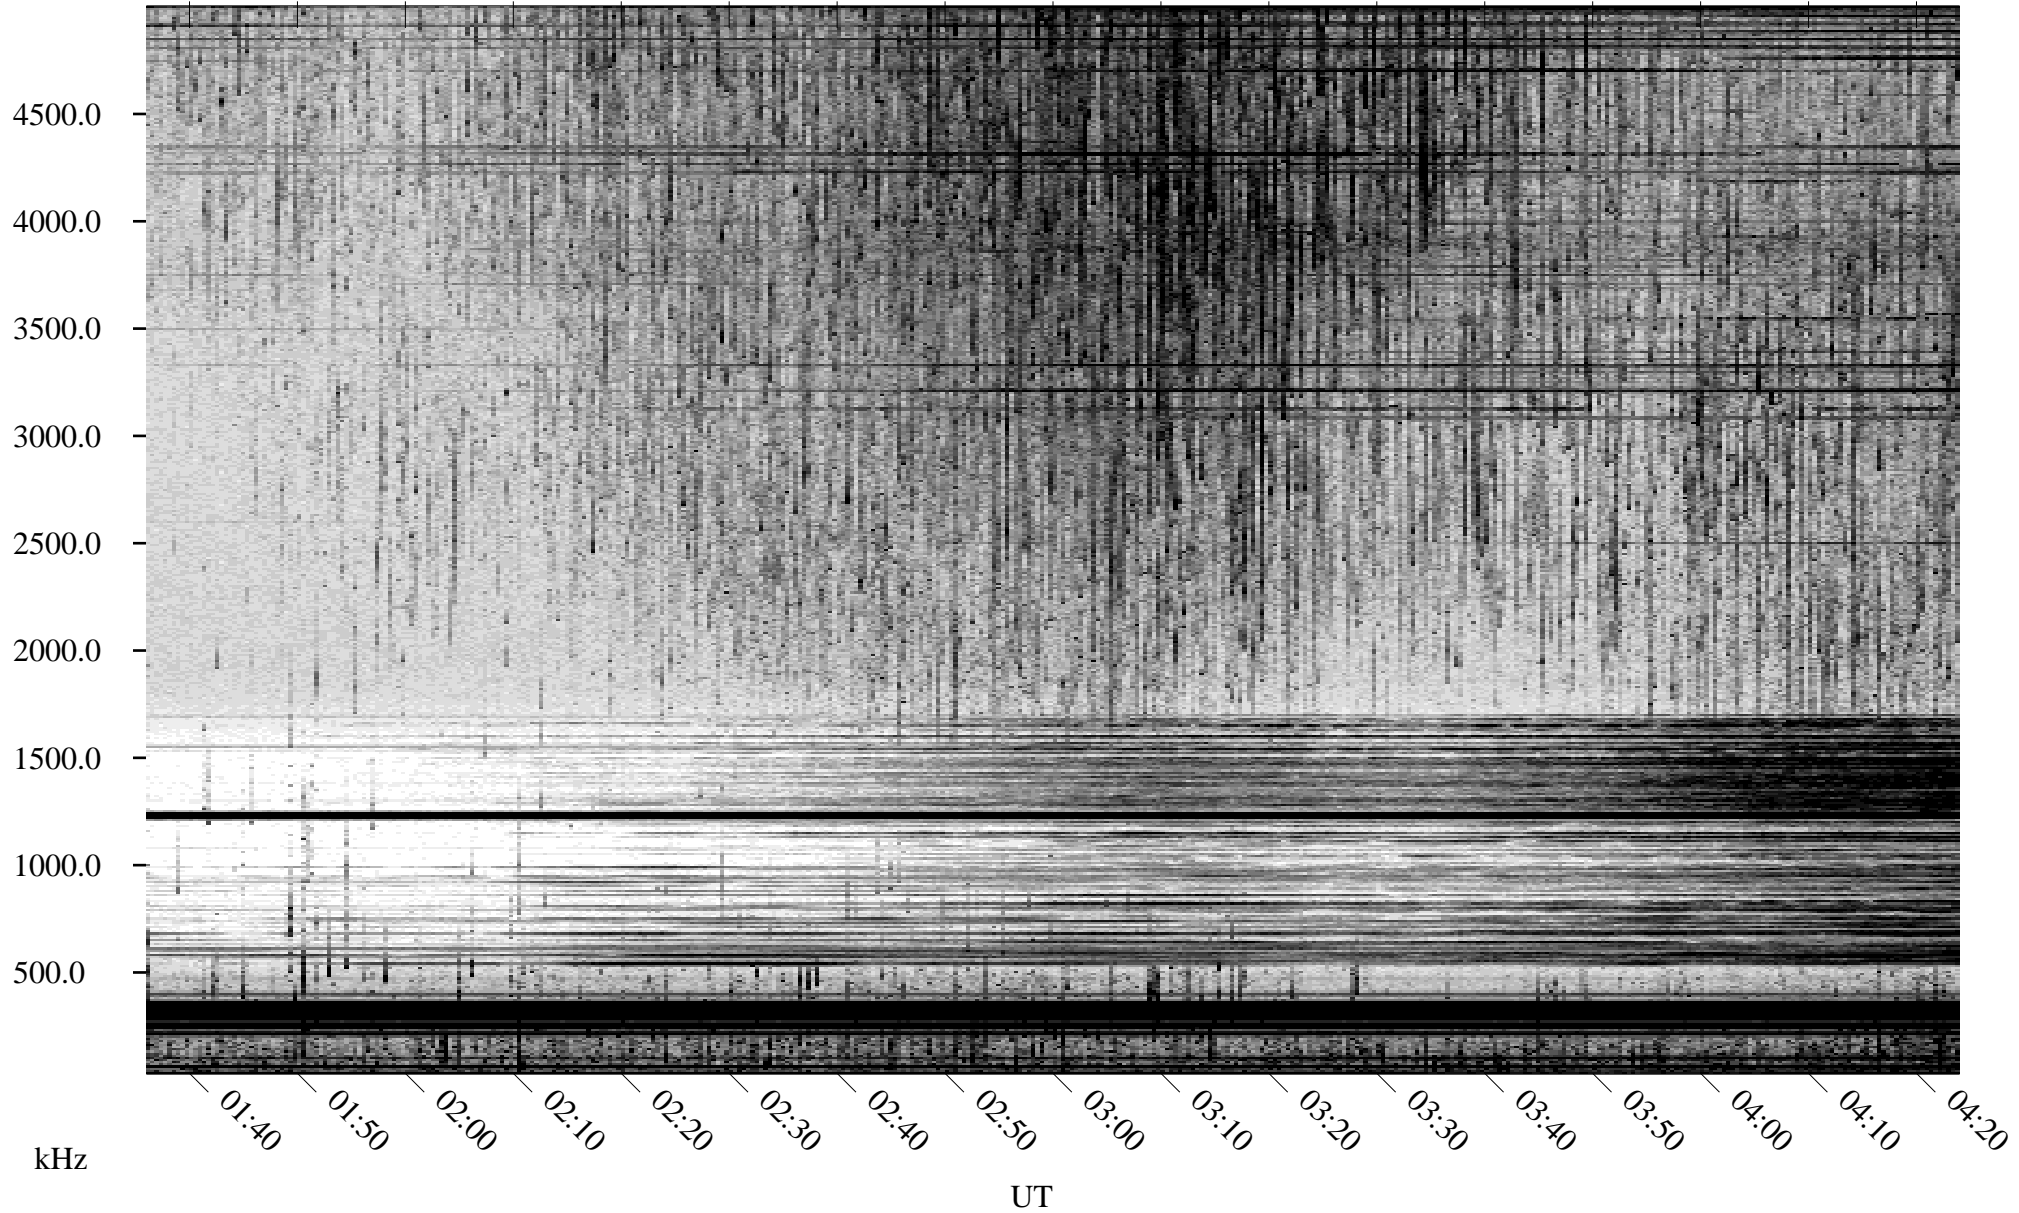

06/23/2001 Churchill, Manitoba

Linear Scale Black = 161 White = 15

ch01174l.r01m max_12

Page 1

06/23/2001 Churchill, Manitoba

Linear Scale Black = 161 White = 15

ch01174l.r01m max_12

Page 2

06/24/2001 Churchill, Manitoba

Linear Scale Black = 161 White = 15

ch01174l.r01m max_12

Page 3

06/24/2001 Churchill, Manitoba

Linear Scale Black = 161 White = 15

ch01174l.r01m max_12

Page 4

06/24/2001 Churchill, Manitoba

Linear Scale Black = 161 White = 15

ch01174l.r01m max_12

Page 5

06/24/2001 Churchill, Manitoba

Linear Scale Black = 161 White = 15

ch01174l.r01m max_12

Page 6

06/24/2001 Churchill, Manitoba

Linear Scale Black = 161 White = 15

ch01174l.r01m max_12

Page 7

06/24/2001 Churchill, Manitoba

Linear Scale Black = 161 White = 15

ch01174l.r01m max_12

Page 8