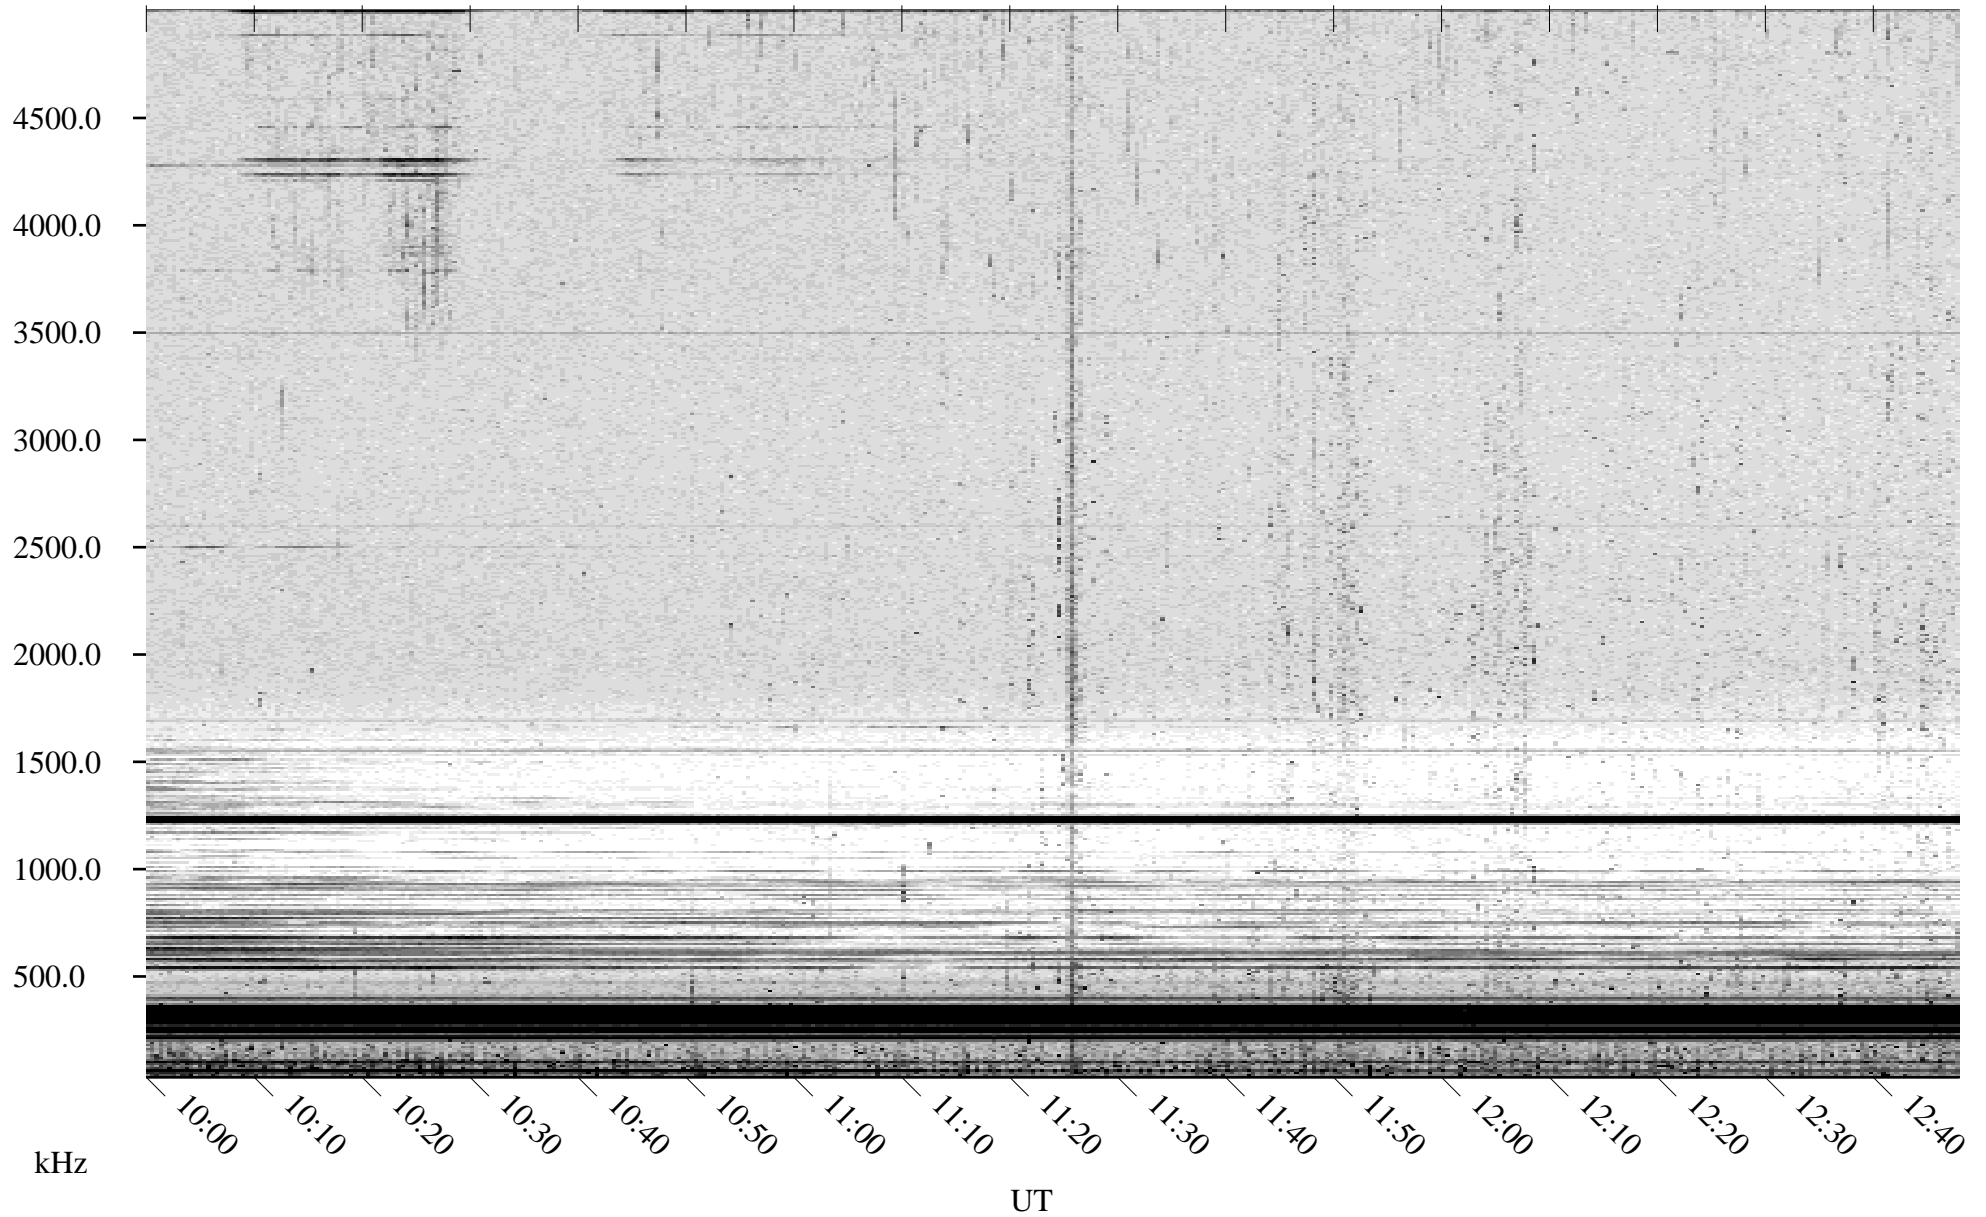

06/23/2001 Churchill, Manitoba

Linear Scale Black = 161 White = 15

ch01174l.r01m max_12

Page 1

06/23/2001 Churchill, Manitoba

Linear Scale Black = 161 White = 15

ch01174l.r01m max_12

Page 2

06/24/2001 Churchill, Manitoba

Linear Scale Black = 161 White = 15

ch01174l.r01m max_12

Page 3

06/24/2001 Churchill, Manitoba

Linear Scale Black = 161 White = 15

ch01174l.r01m max_12

Page 4

06/24/2001 Churchill, Manitoba

Linear Scale Black = 161 White = 15

ch01174l.r01m max_12

Page 5

06/24/2001 Churchill, Manitoba

Linear Scale Black = 161 White = 15

ch01174l.r01m max_12

Page 6

06/24/2001 Churchill, Manitoba

Linear Scale Black = 161 White = 15

ch01174l.r01m max_12

Page 7

06/24/2001 Churchill, Manitoba

Linear Scale Black = 161 White = 15

ch01174l.r01m max_12

Page 8