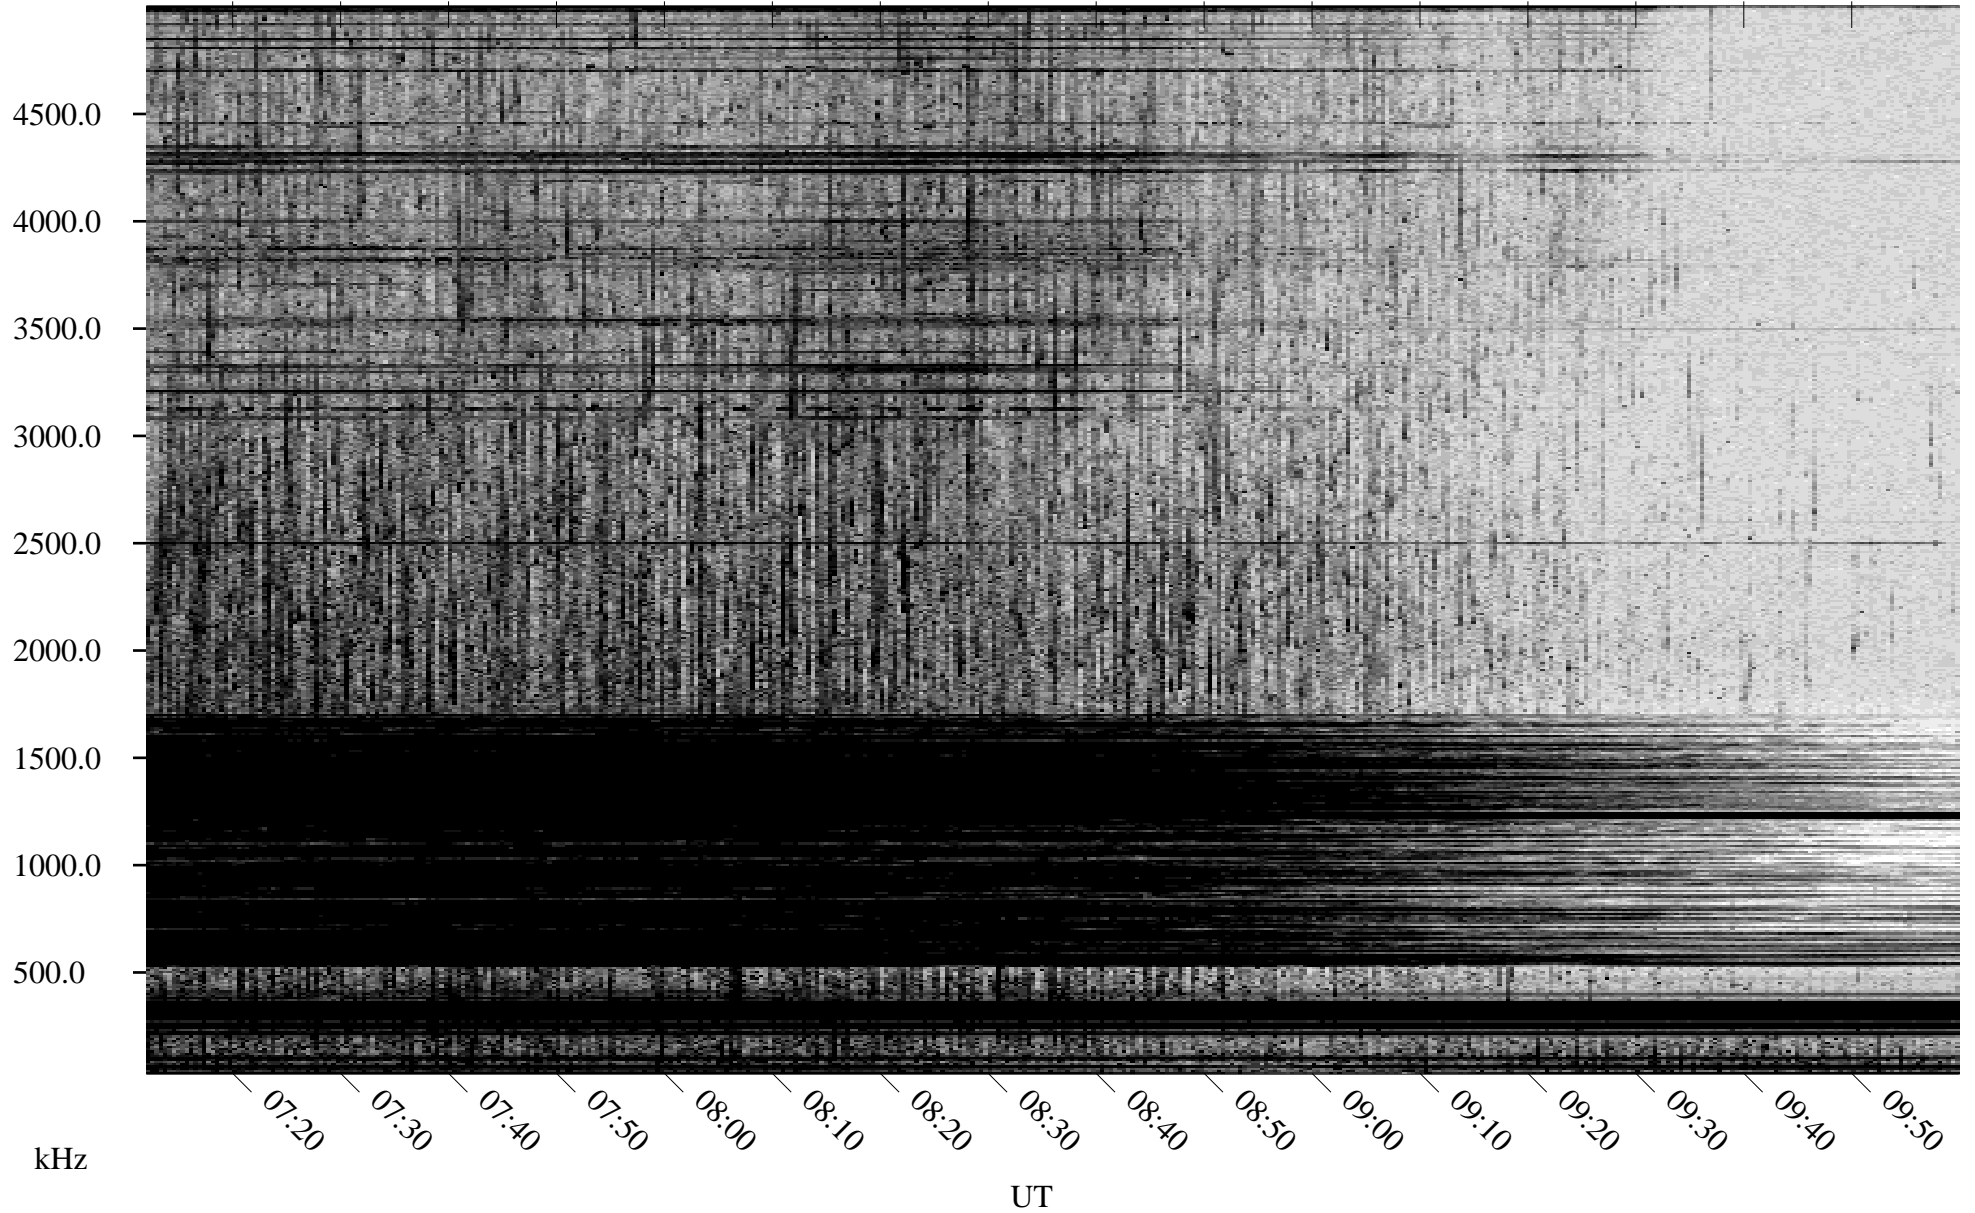

06/23/2001 Churchill, Manitoba

Linear Scale Black = 161 White = 15

ch01174l.r01m max_12

Page 1

06/23/2001 Churchill, Manitoba

Linear Scale Black = 161 White = 15

ch01174l.r01m max_12

Page 2

06/24/2001 Churchill, Manitoba

Linear Scale Black = 161 White = 15

ch01174l.r01m max_12

Page 3

06/24/2001 Churchill, Manitoba

Linear Scale Black = 161 White = 15

ch01174l.r01m max_12

Page 4

06/24/2001 Churchill, Manitoba

Linear Scale Black = 161 White = 15

ch01174l.r01m max_12

Page 5

06/24/2001 Churchill, Manitoba

Linear Scale Black = 161 White = 15

ch01174l.r01m max_12

Page 6

06/24/2001 Churchill, Manitoba

Linear Scale Black = 161 White = 15

ch01174l.r01m max_12

Page 7

06/24/2001 Churchill, Manitoba

Linear Scale Black = 161 White = 15

ch01174l.r01m max_12

Page 8