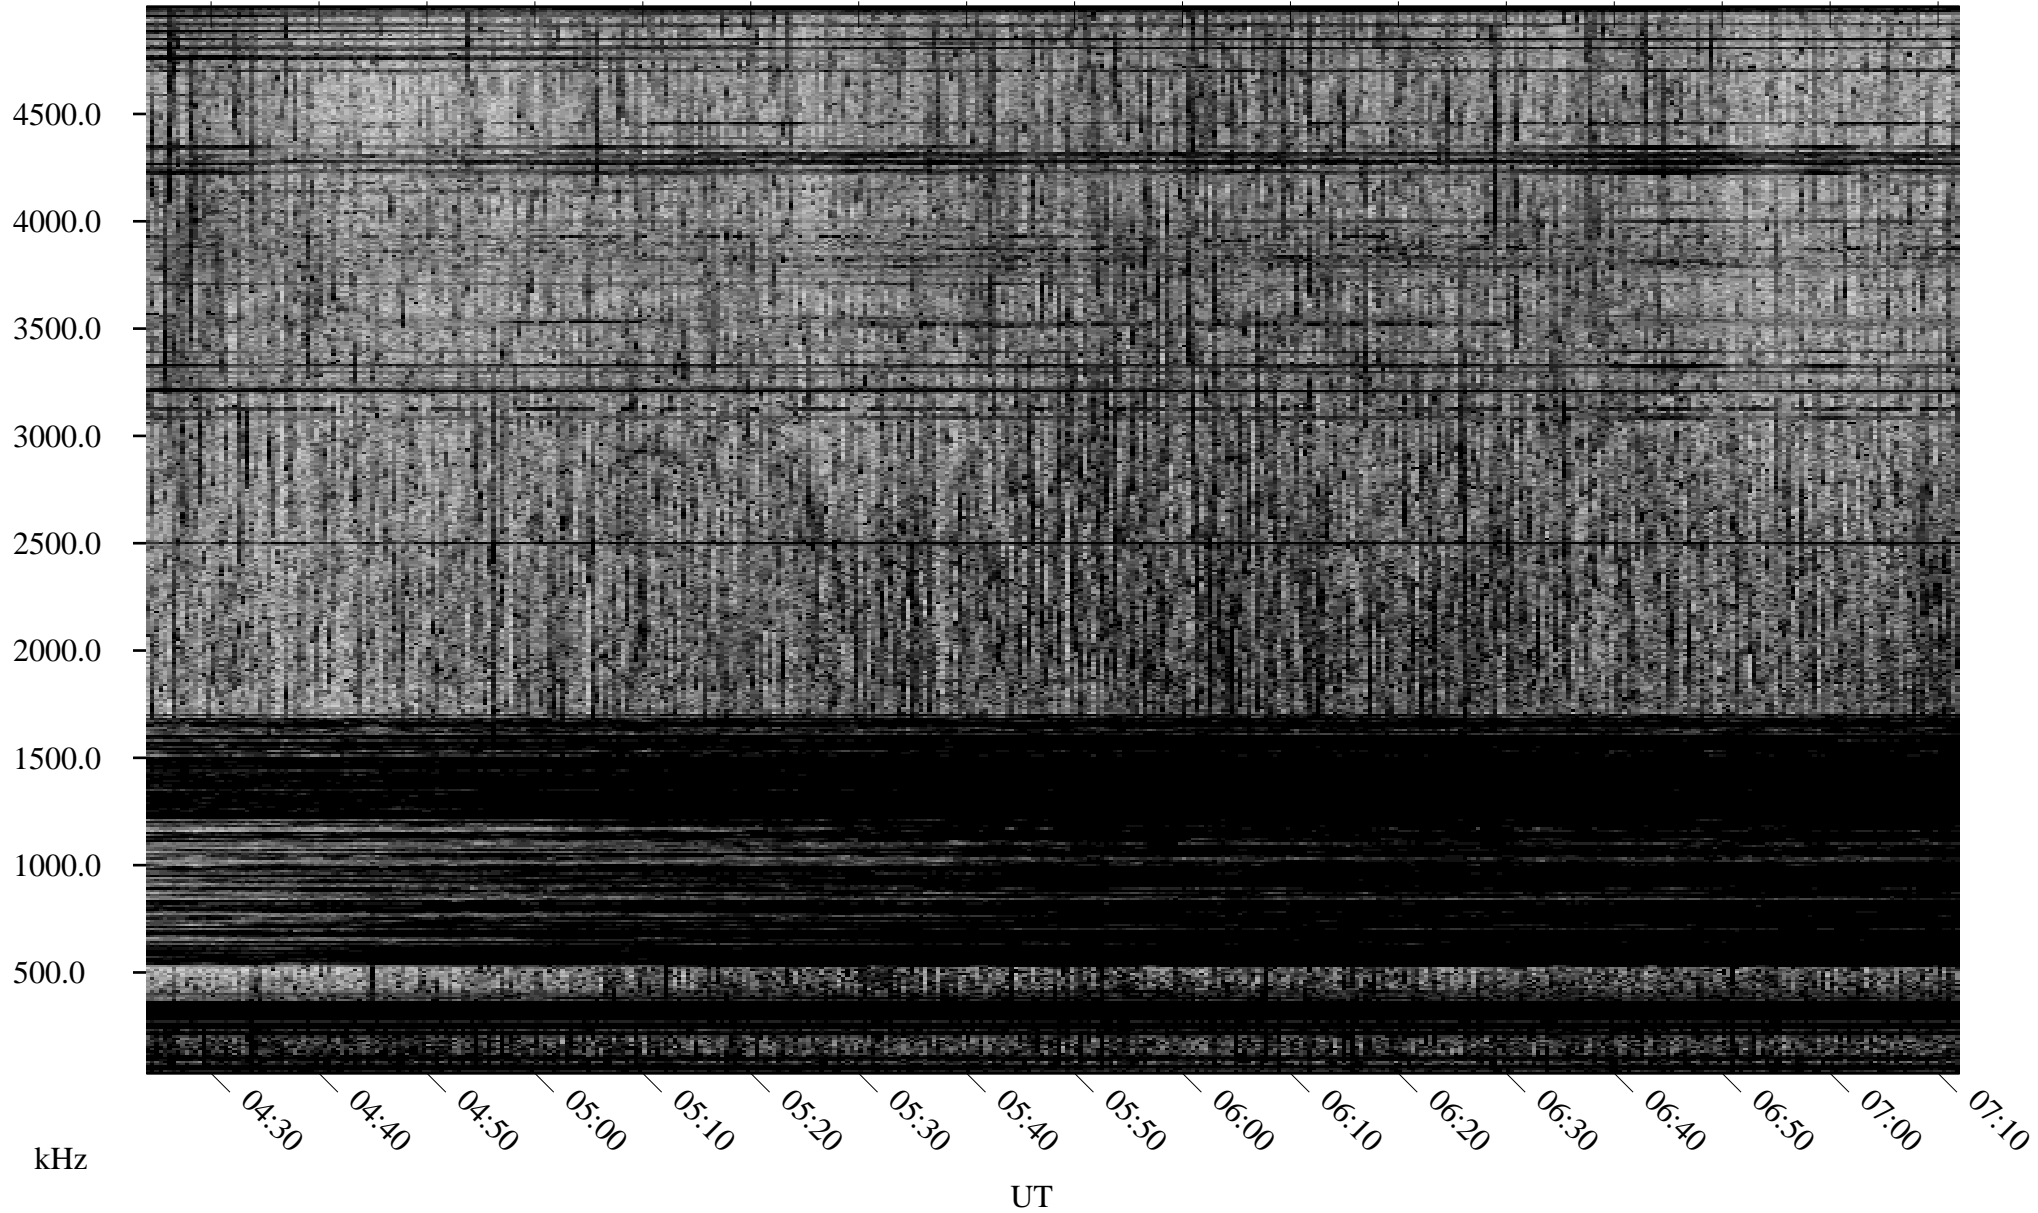

06/23/2001 Churchill, Manitoba

Linear Scale Black = 161 White = 15

ch01174l.r01m max_12

Page 1

06/23/2001 Churchill, Manitoba

Linear Scale Black = 161 White = 15

ch01174l.r01m max_12

Page 2

06/24/2001 Churchill, Manitoba

Linear Scale Black = 161 White = 15

ch01174l.r01m max_12

Page 3

06/24/2001 Churchill, Manitoba

Linear Scale Black = 161 White = 15

ch01174l.r01m max_12

Page 4

06/24/2001 Churchill, Manitoba

Linear Scale Black = 161 White = 15

ch01174l.r01m max_12

Page 5

06/24/2001 Churchill, Manitoba

Linear Scale Black = 161 White = 15

ch01174l.r01m max_12

Page 6

06/24/2001 Churchill, Manitoba

Linear Scale Black = 161 White = 15

ch01174l.r01m max_12

Page 7

06/24/2001 Churchill, Manitoba

Linear Scale Black = 161 White = 15

ch01174l.r01m max_12

Page 8