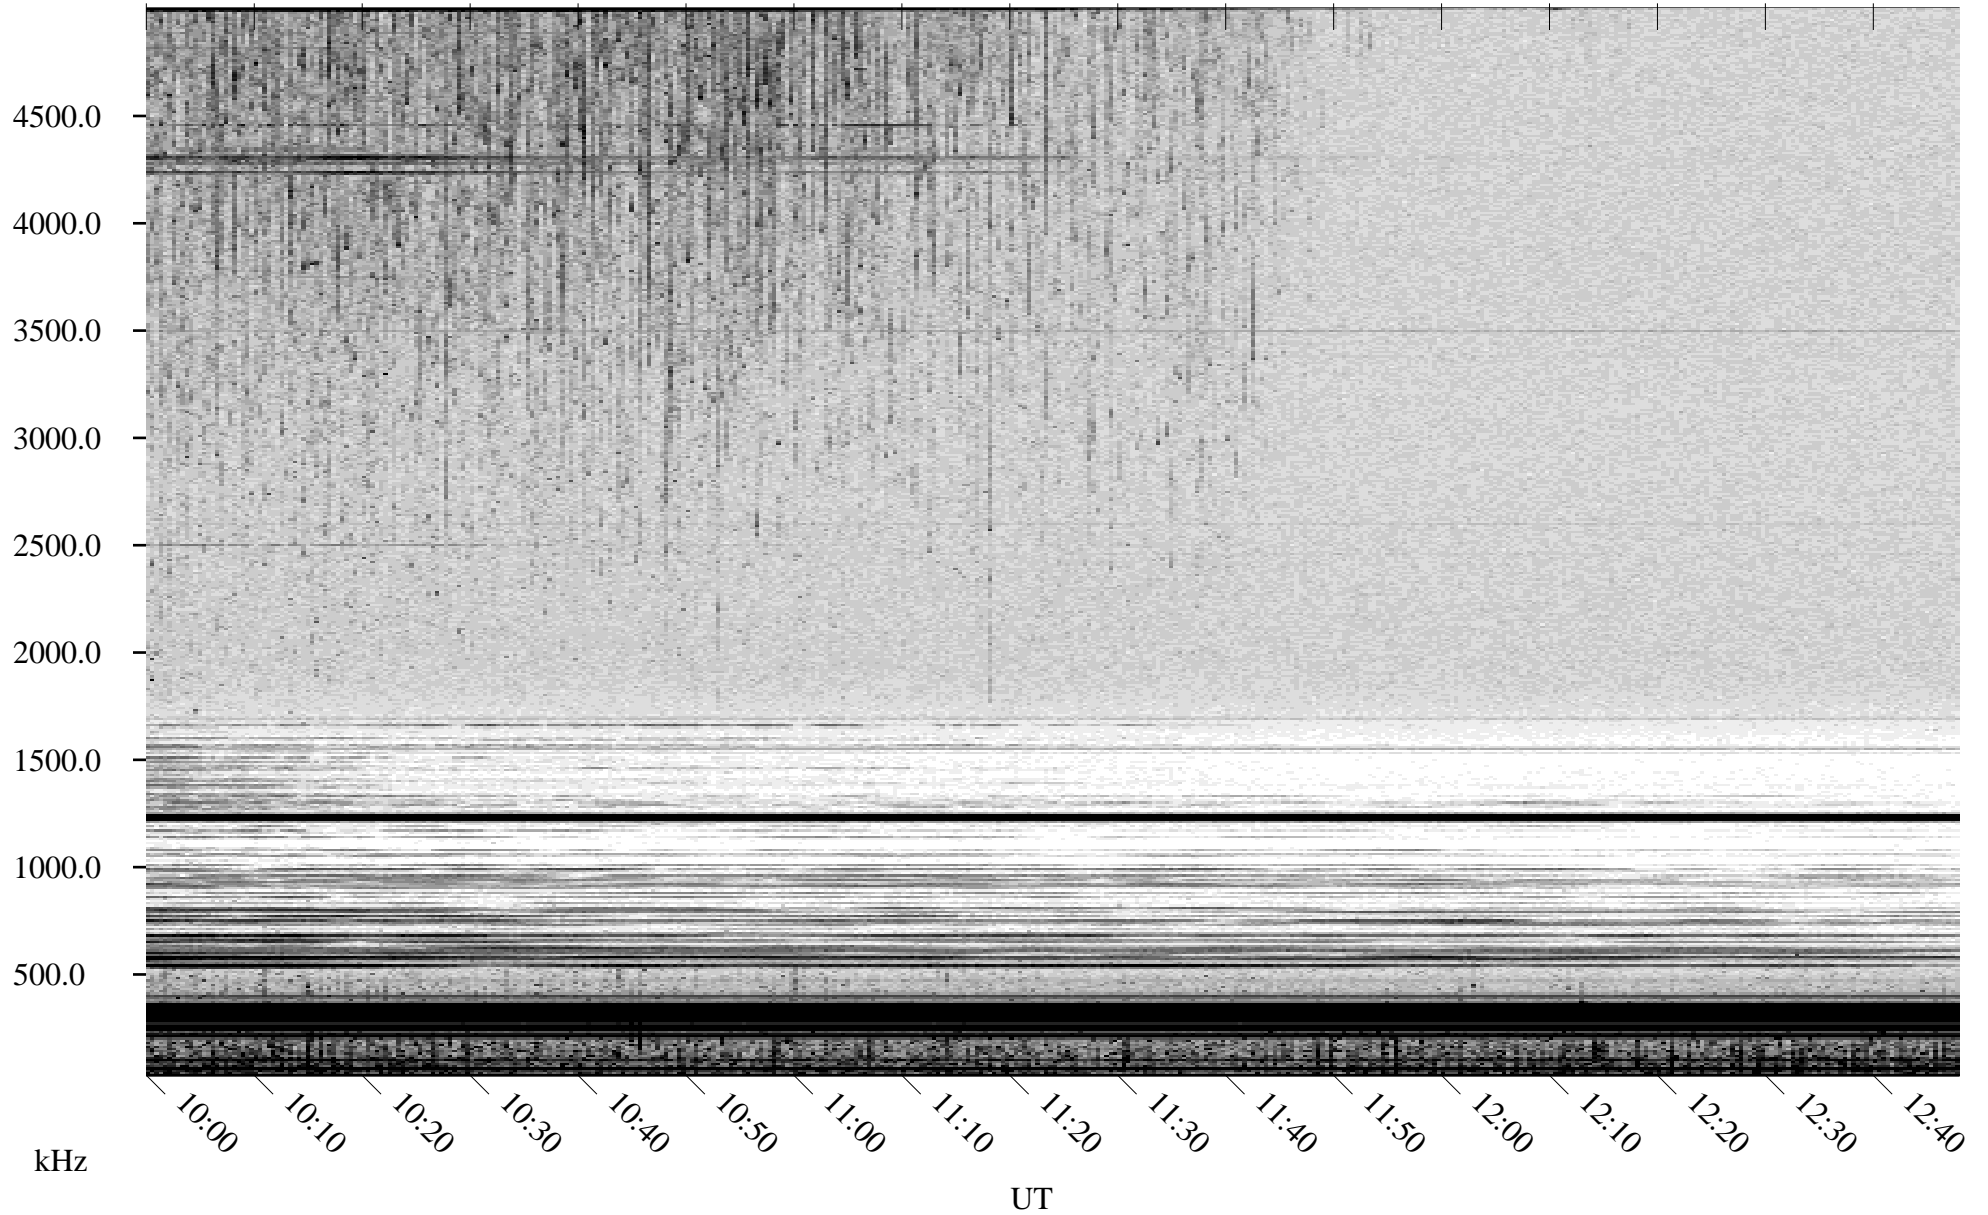

06/24/2001 Churchill, Manitoba

Linear Scale Black = 161 White = 15

ch011751.r00m max_12

Page 1

06/24/2001 Churchill, Manitoba

Linear Scale Black = 161 White = 15

ch011751.r00m max_12

Page 2

06/25/2001 Churchill, Manitoba

Linear Scale Black = 161 White = 15

ch01175l.r00m max_12

Page 3

06/25/2001 Churchill, Manitoba

Linear Scale Black = 161 White = 15

ch01175l.r00m max_12

Page 4

06/25/2001 Churchill, Manitoba

Linear Scale Black = 161 White = 15

ch01175l.r00m max_12

Page 5

06/25/2001 Churchill, Manitoba

Linear Scale Black = 161 White = 15

ch01175l.r00m max_12

Page 6

06/25/2001 Churchill, Manitoba

Linear Scale Black = 161 White = 15

ch01175l.r00m max_12

Page 7

06/25/2001 Churchill, Manitoba

Linear Scale Black = 161 White = 15

ch011751.r00m max_12

Page 8