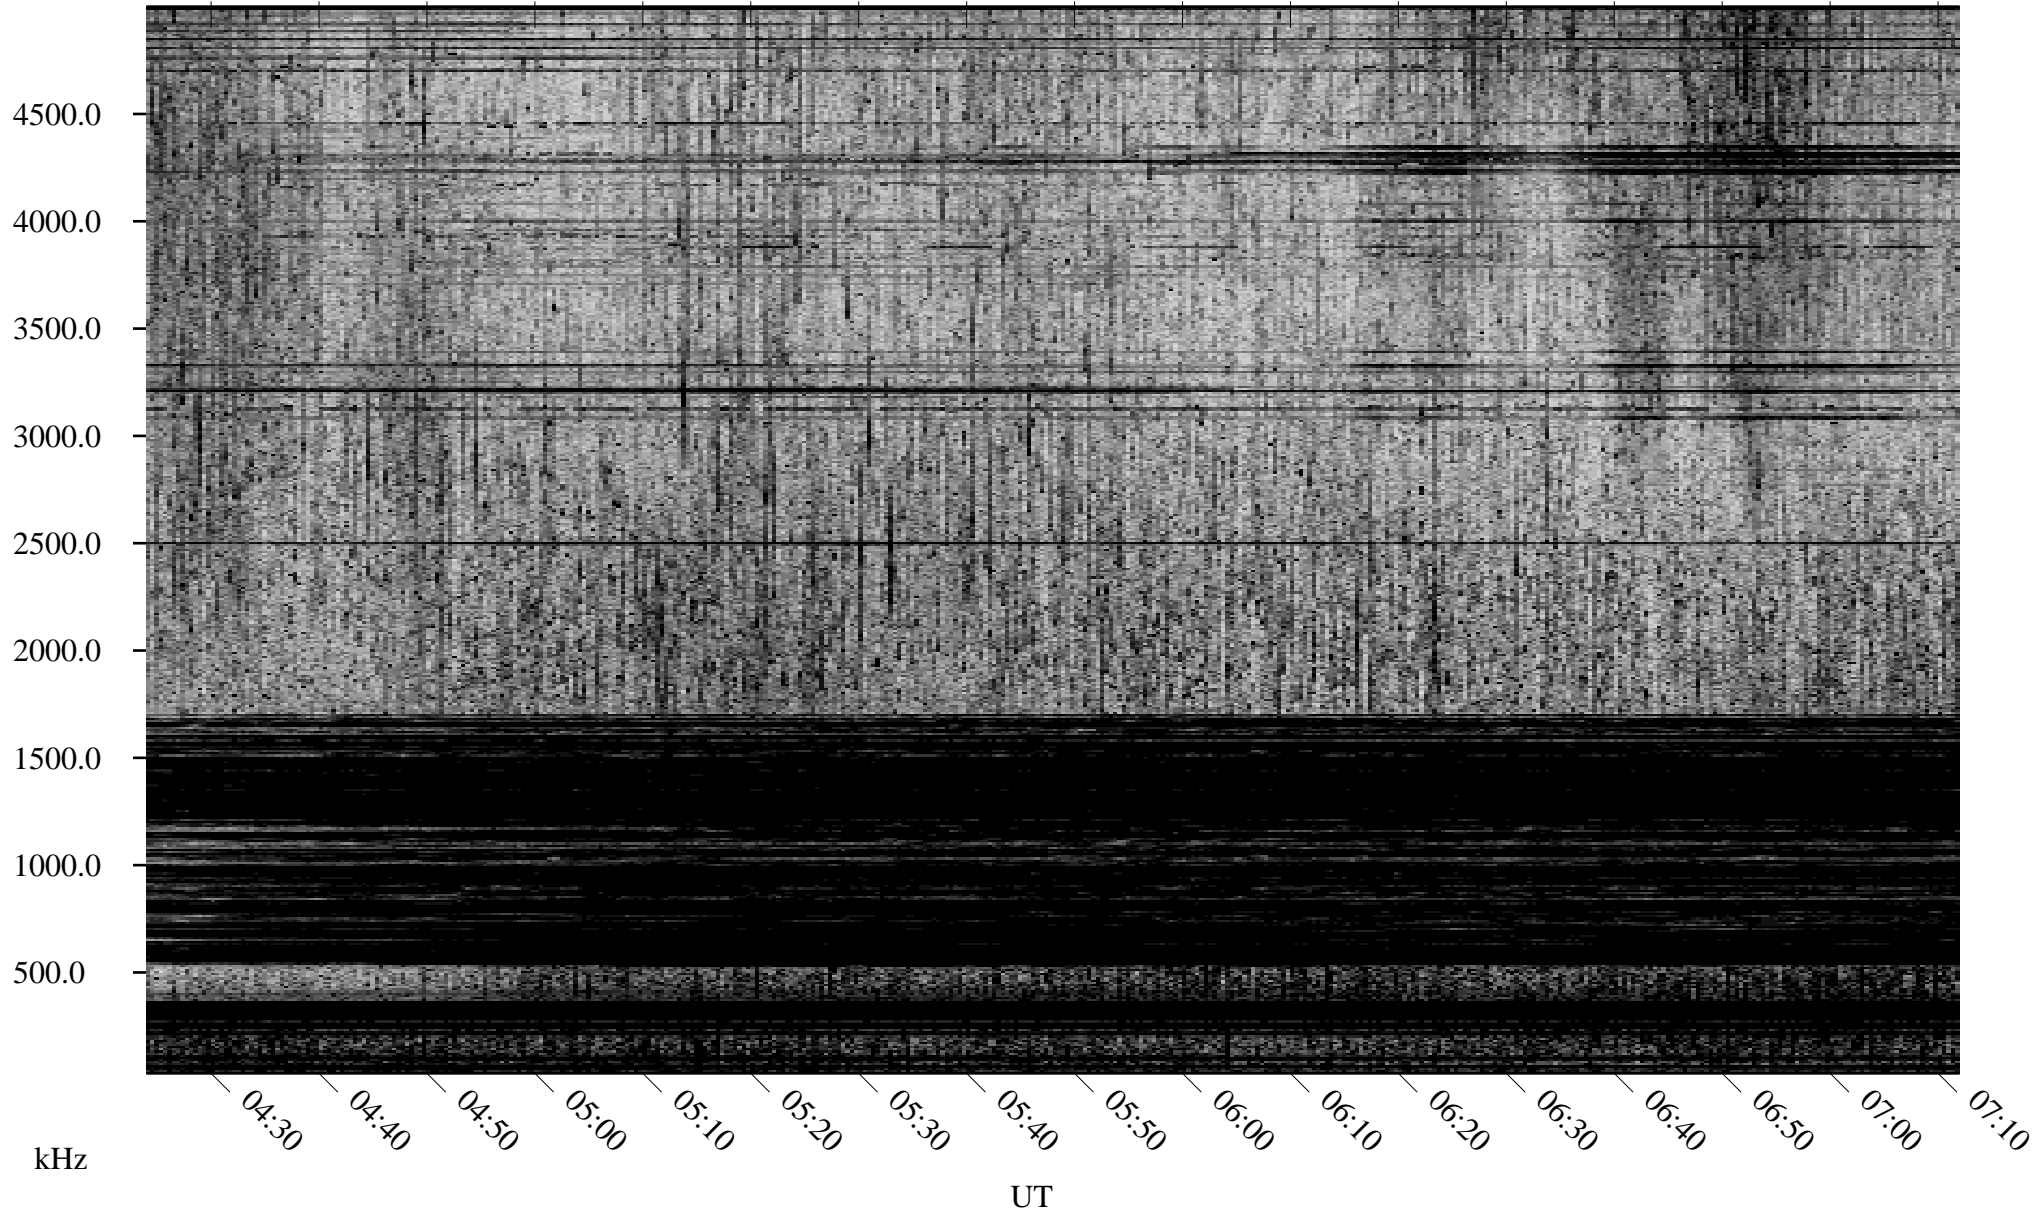

06/24/2001 Churchill, Manitoba

Linear Scale Black = 161 White = 15

ch011751.r00m max_12

Page 1

06/24/2001 Churchill, Manitoba

Linear Scale Black = 161 White = 15

ch011751.r00m max_12

Page 2

06/25/2001 Churchill, Manitoba

Linear Scale Black = 161 White = 15

ch01175l.r00m max_12

Page 3

06/25/2001 Churchill, Manitoba

Linear Scale Black = 161 White = 15

ch01175l.r00m max_12

Page 4

06/25/2001 Churchill, Manitoba

Linear Scale Black = 161 White = 15

ch01175l.r00m max_12

Page 5

06/25/2001 Churchill, Manitoba

Linear Scale Black = 161 White = 15

ch01175l.r00m max_12

Page 6

06/25/2001 Churchill, Manitoba

Linear Scale Black = 161 White = 15

ch01175l.r00m max_12

Page 7

06/25/2001 Churchill, Manitoba

Linear Scale Black = 161 White = 15

ch011751.r00m max_12

Page 8