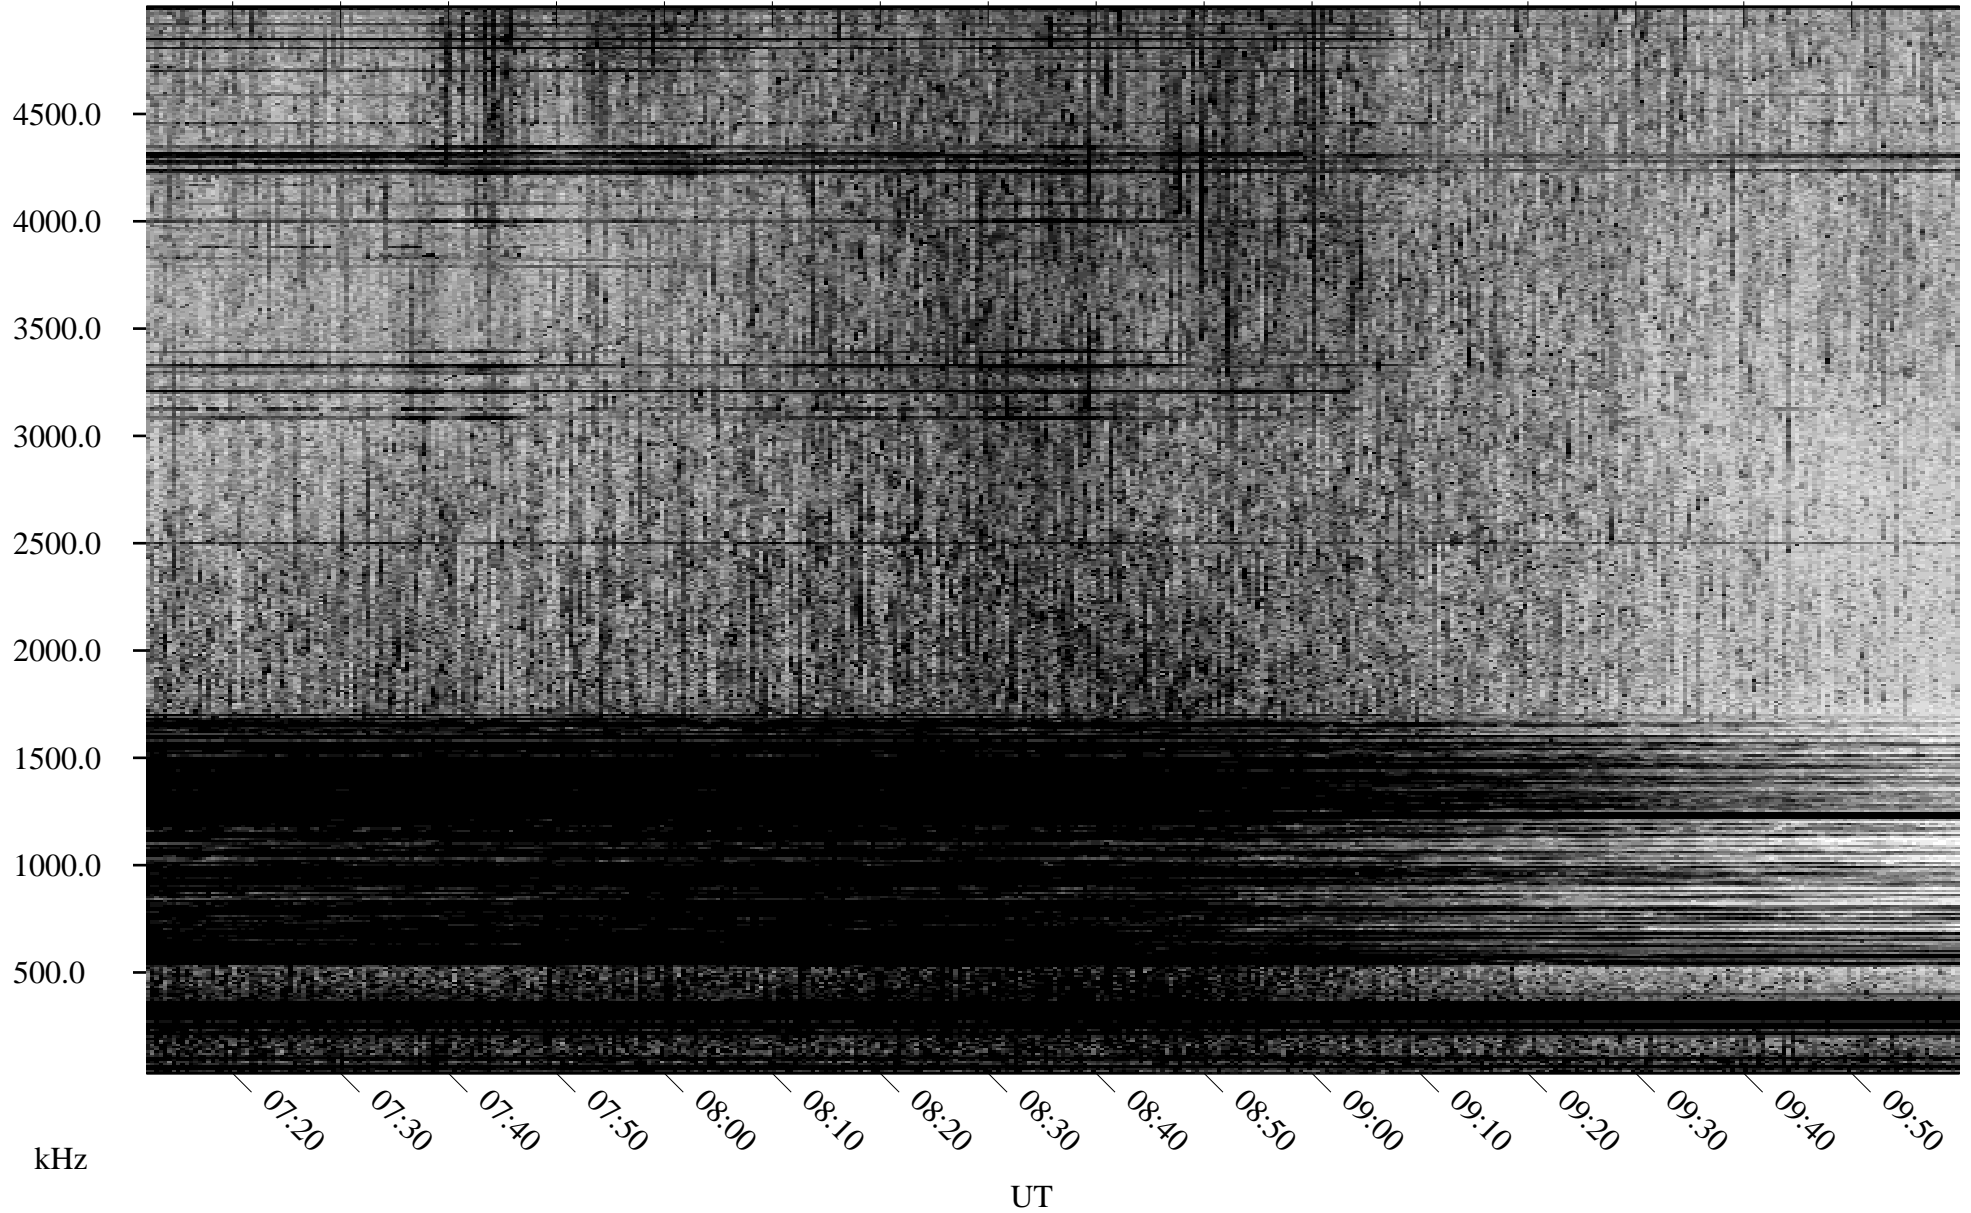

06/24/2001 Churchill, Manitoba

Linear Scale Black = 161 White = 15

ch011751.r00m max_12

Page 1

06/24/2001 Churchill, Manitoba

Linear Scale Black = 161 White = 15

ch011751.r00m max_12

Page 2

06/25/2001 Churchill, Manitoba

Linear Scale Black = 161 White = 15

ch01175l.r00m max_12

Page 3

06/25/2001 Churchill, Manitoba

Linear Scale Black = 161 White = 15

ch01175l.r00m max_12

Page 4

06/25/2001 Churchill, Manitoba

Linear Scale Black = 161 White = 15

ch01175l.r00m max_12

Page 5

06/25/2001 Churchill, Manitoba

Linear Scale Black = 161 White = 15

ch01175l.r00m max_12

Page 6

06/25/2001 Churchill, Manitoba

Linear Scale Black = 161 White = 15

ch01175l.r00m max_12

Page 7

06/25/2001 Churchill, Manitoba

Linear Scale Black = 161 White = 15

ch011751.r00m max_12

Page 8