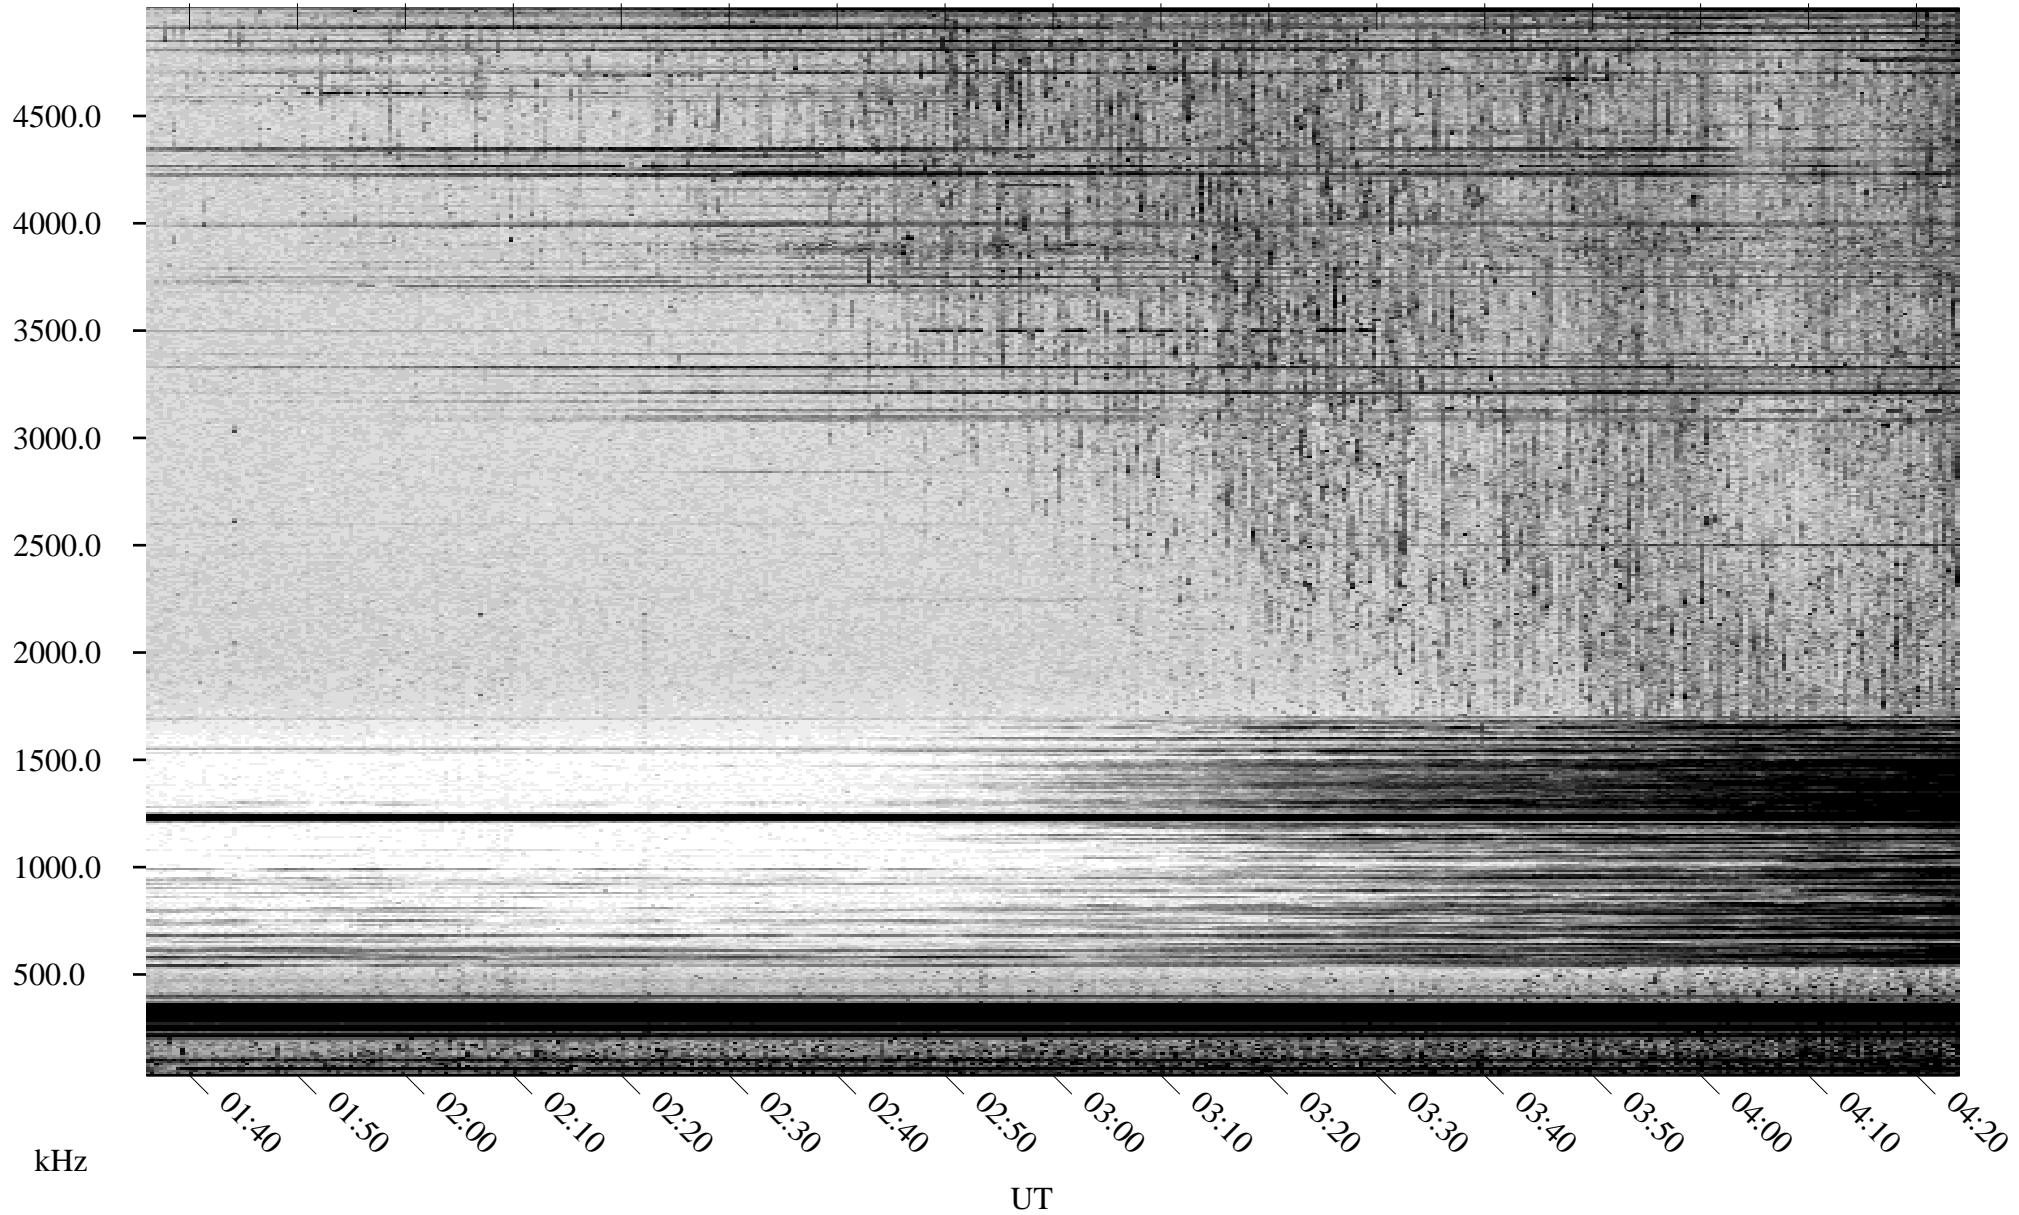

06/24/2001 Churchill, Manitoba

Linear Scale Black = 161 White = 15

ch011751.r00m max_12

Page 1

06/24/2001 Churchill, Manitoba

Linear Scale Black = 161 White = 15

ch011751.r00m max_12

Page 2

06/25/2001 Churchill, Manitoba

Linear Scale Black = 161 White = 15

ch01175l.r00m max_12

Page 3

06/25/2001 Churchill, Manitoba

Linear Scale Black = 161 White = 15

ch01175l.r00m max_12

Page 4

06/25/2001 Churchill, Manitoba

Linear Scale Black = 161 White = 15

ch01175l.r00m max_12

Page 5

06/25/2001 Churchill, Manitoba

Linear Scale Black = 161 White = 15

ch01175l.r00m max_12

Page 6

06/25/2001 Churchill, Manitoba

Linear Scale Black = 161 White = 15

ch01175l.r00m max_12

Page 7

06/25/2001 Churchill, Manitoba

Linear Scale Black = 161 White = 15

ch011751.r00m max_12

Page 8