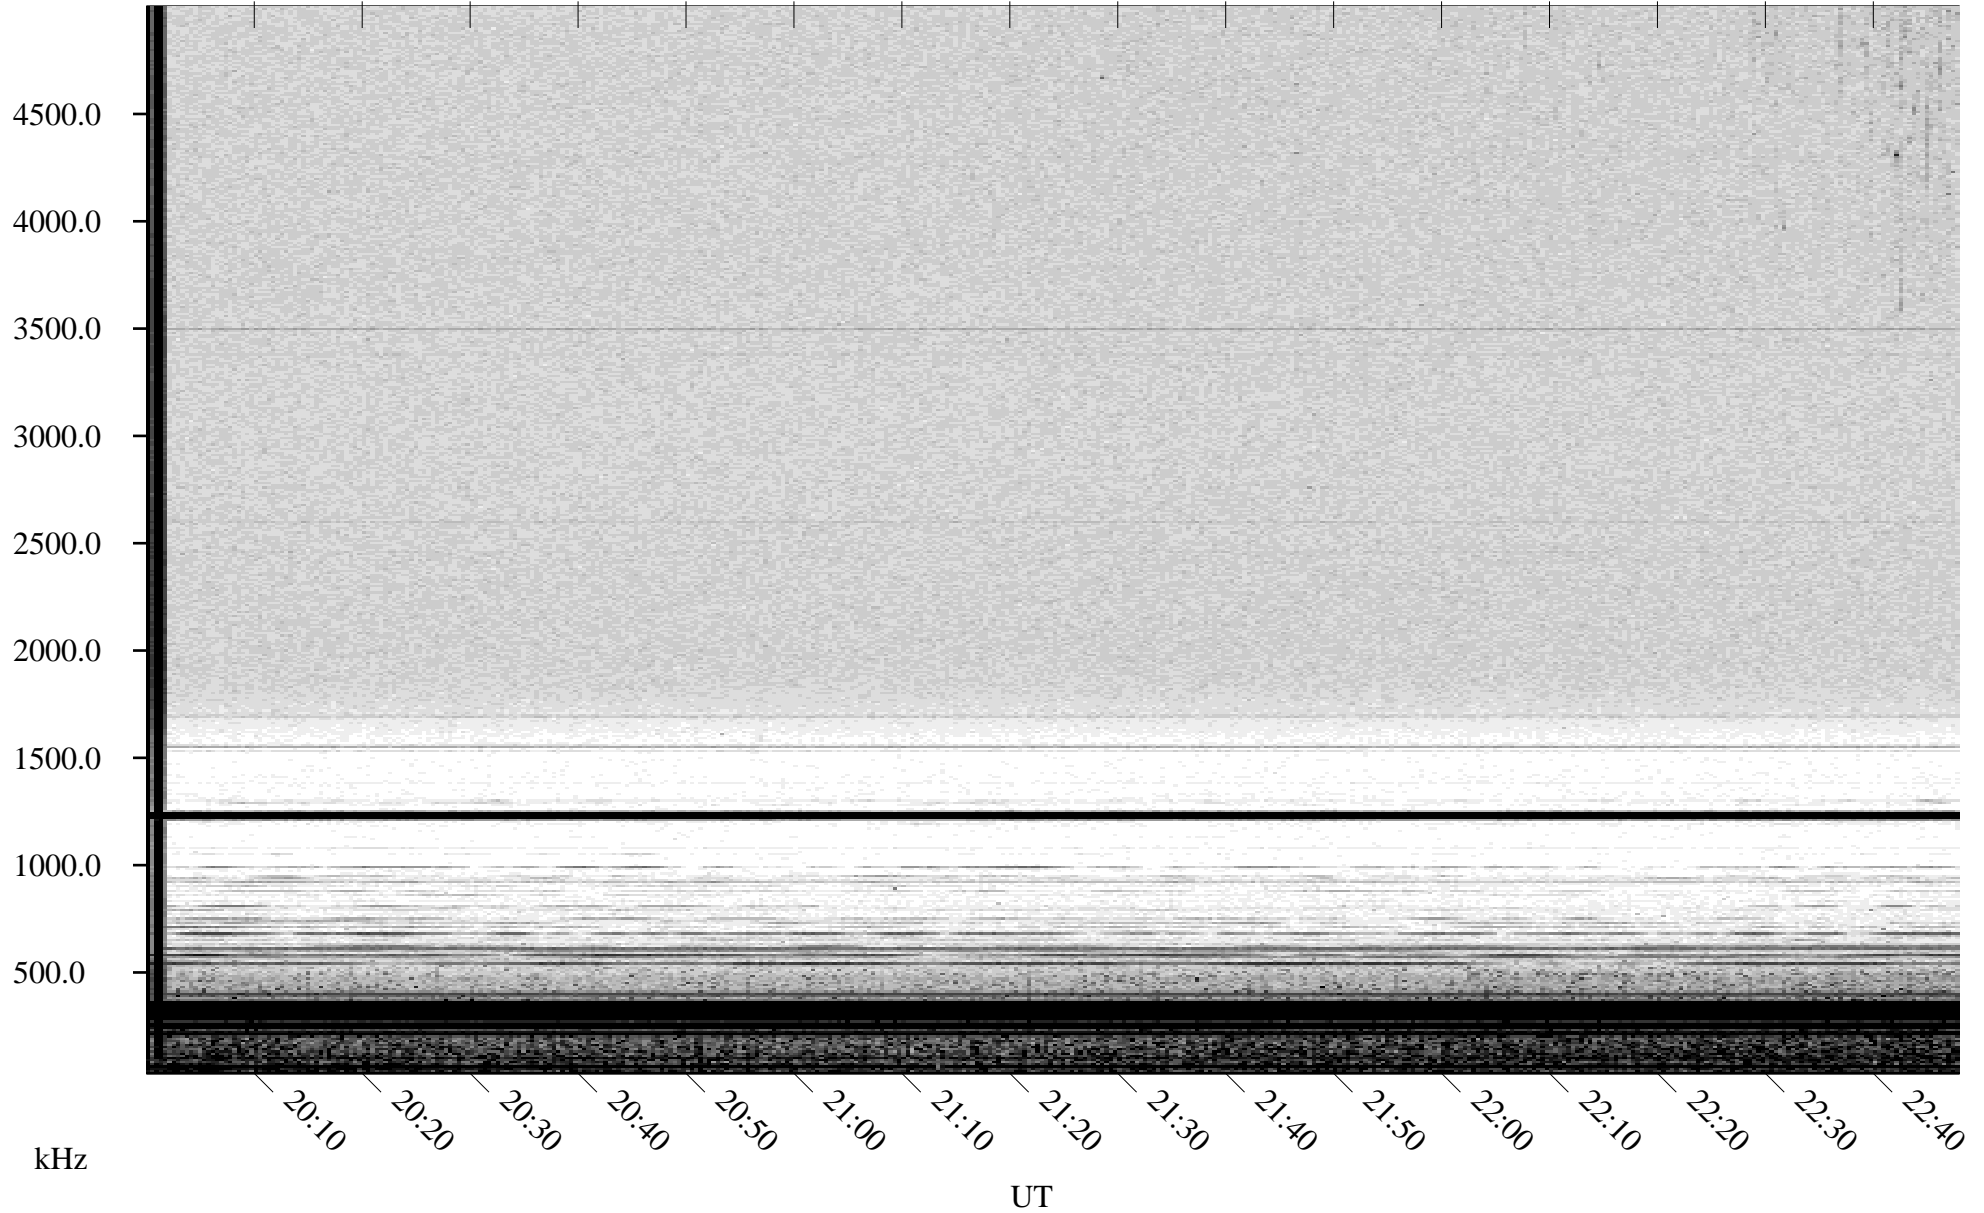

# 06/25/2001 Churchill, Manitoba

Linear Scale    Black = 161    White = 15

ch01176l.r00m max\_12

Page 1

# 06/25/2001 Churchill, Manitoba

Linear Scale    Black = 161    White = 15

ch01176l.r00m max\_12

Page 2

# 06/26/2001 Churchill, Manitoba

Linear Scale    Black = 161    White = 15

ch01176l.r00m max\_12

Page 3

# 06/26/2001 Churchill, Manitoba

Linear Scale    Black = 161    White = 15

ch01176l.r00m max\_12

Page 4