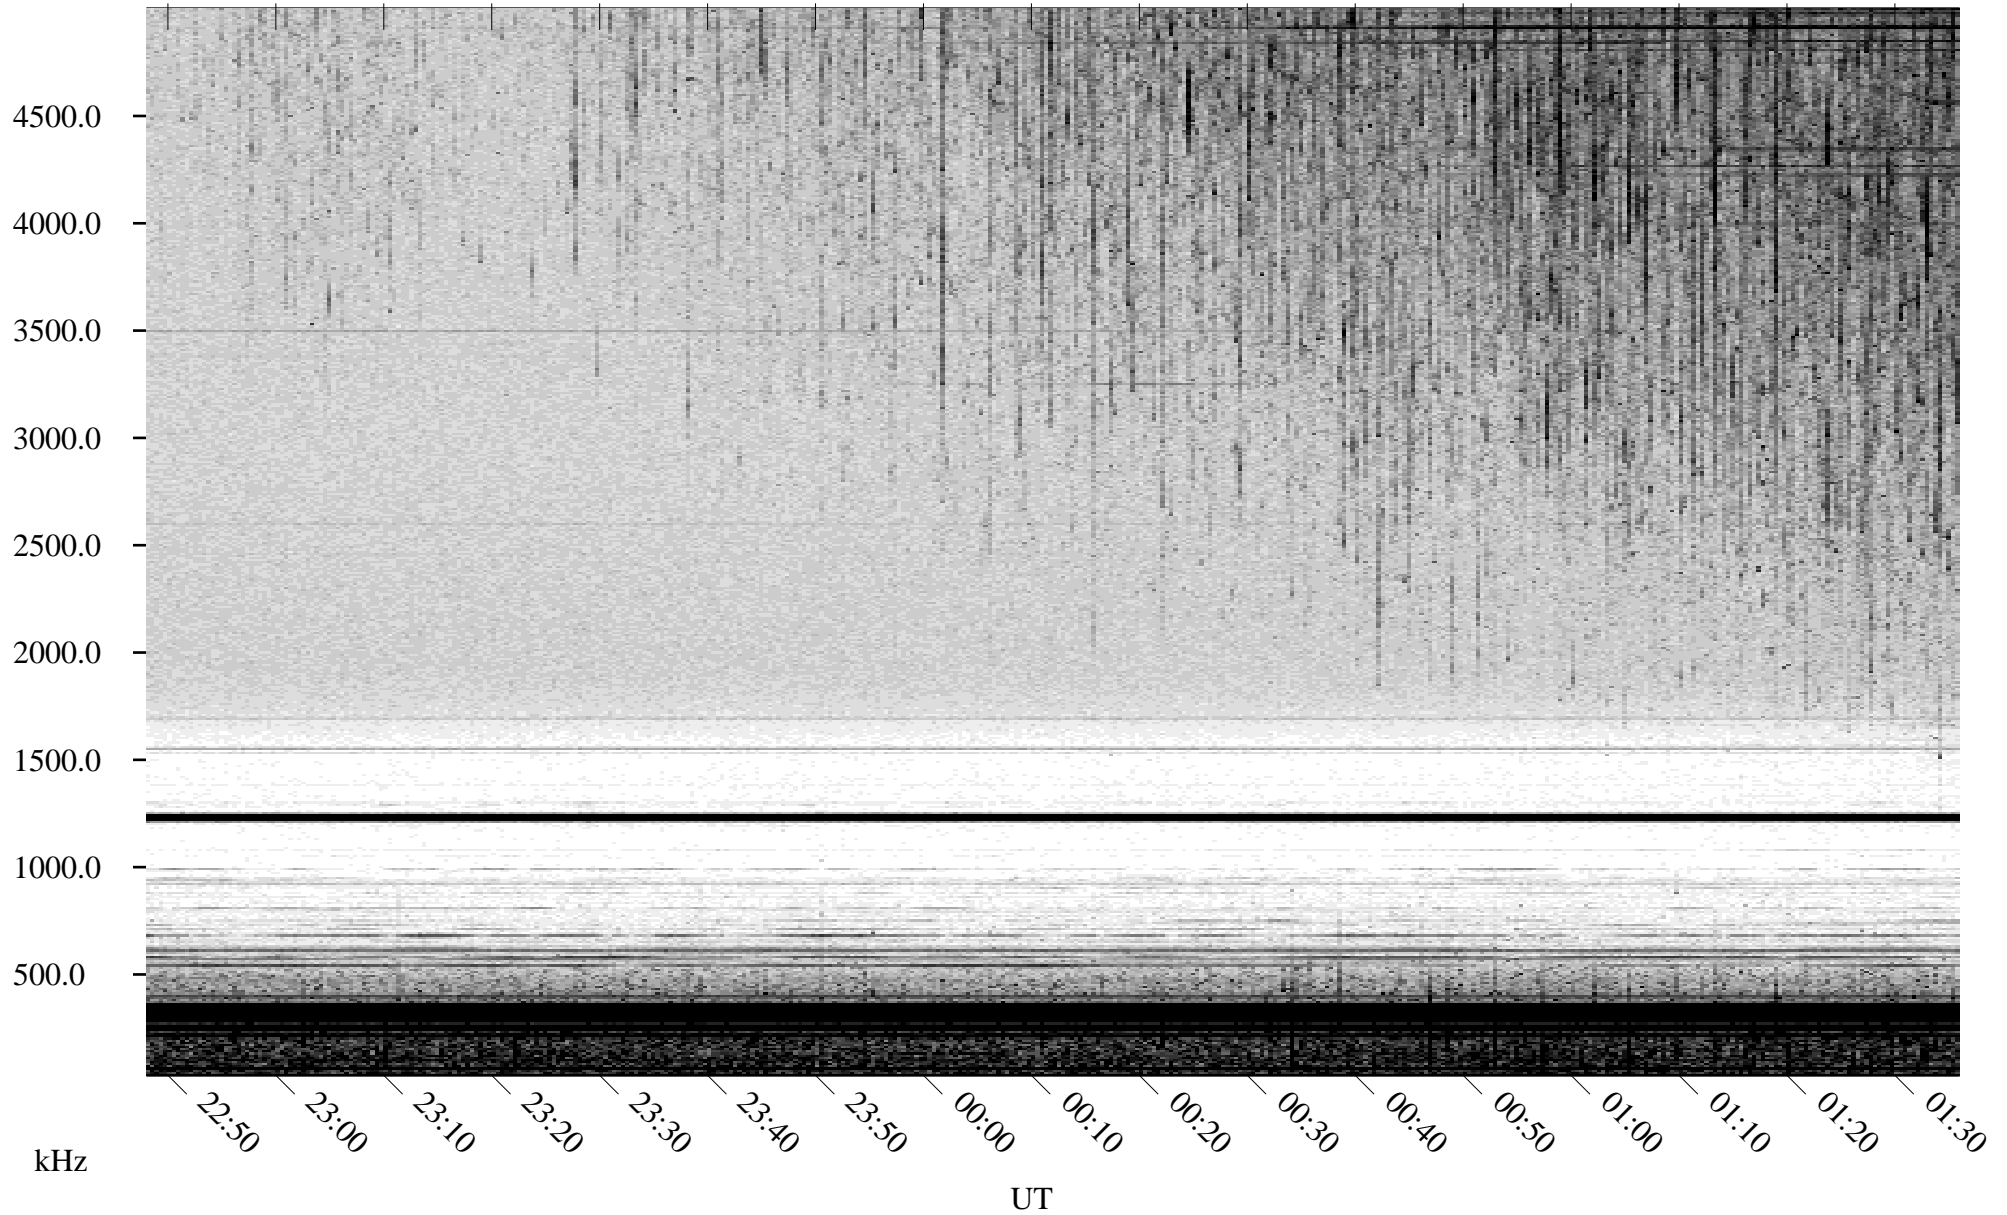

# 06/25/2001 Churchill, Manitoba

Linear Scale    Black = 161    White = 15

ch01176l.r00m max\_12

Page 1

# 06/25/2001 Churchill, Manitoba

Linear Scale    Black = 161    White = 15

ch01176l.r00m max\_12

Page 2

# 06/26/2001 Churchill, Manitoba

Linear Scale    Black = 161    White = 15

ch01176l.r00m max\_12

Page 3

# 06/26/2001 Churchill, Manitoba

Linear Scale    Black = 161    White = 15

ch01176l.r00m max\_12

Page 4