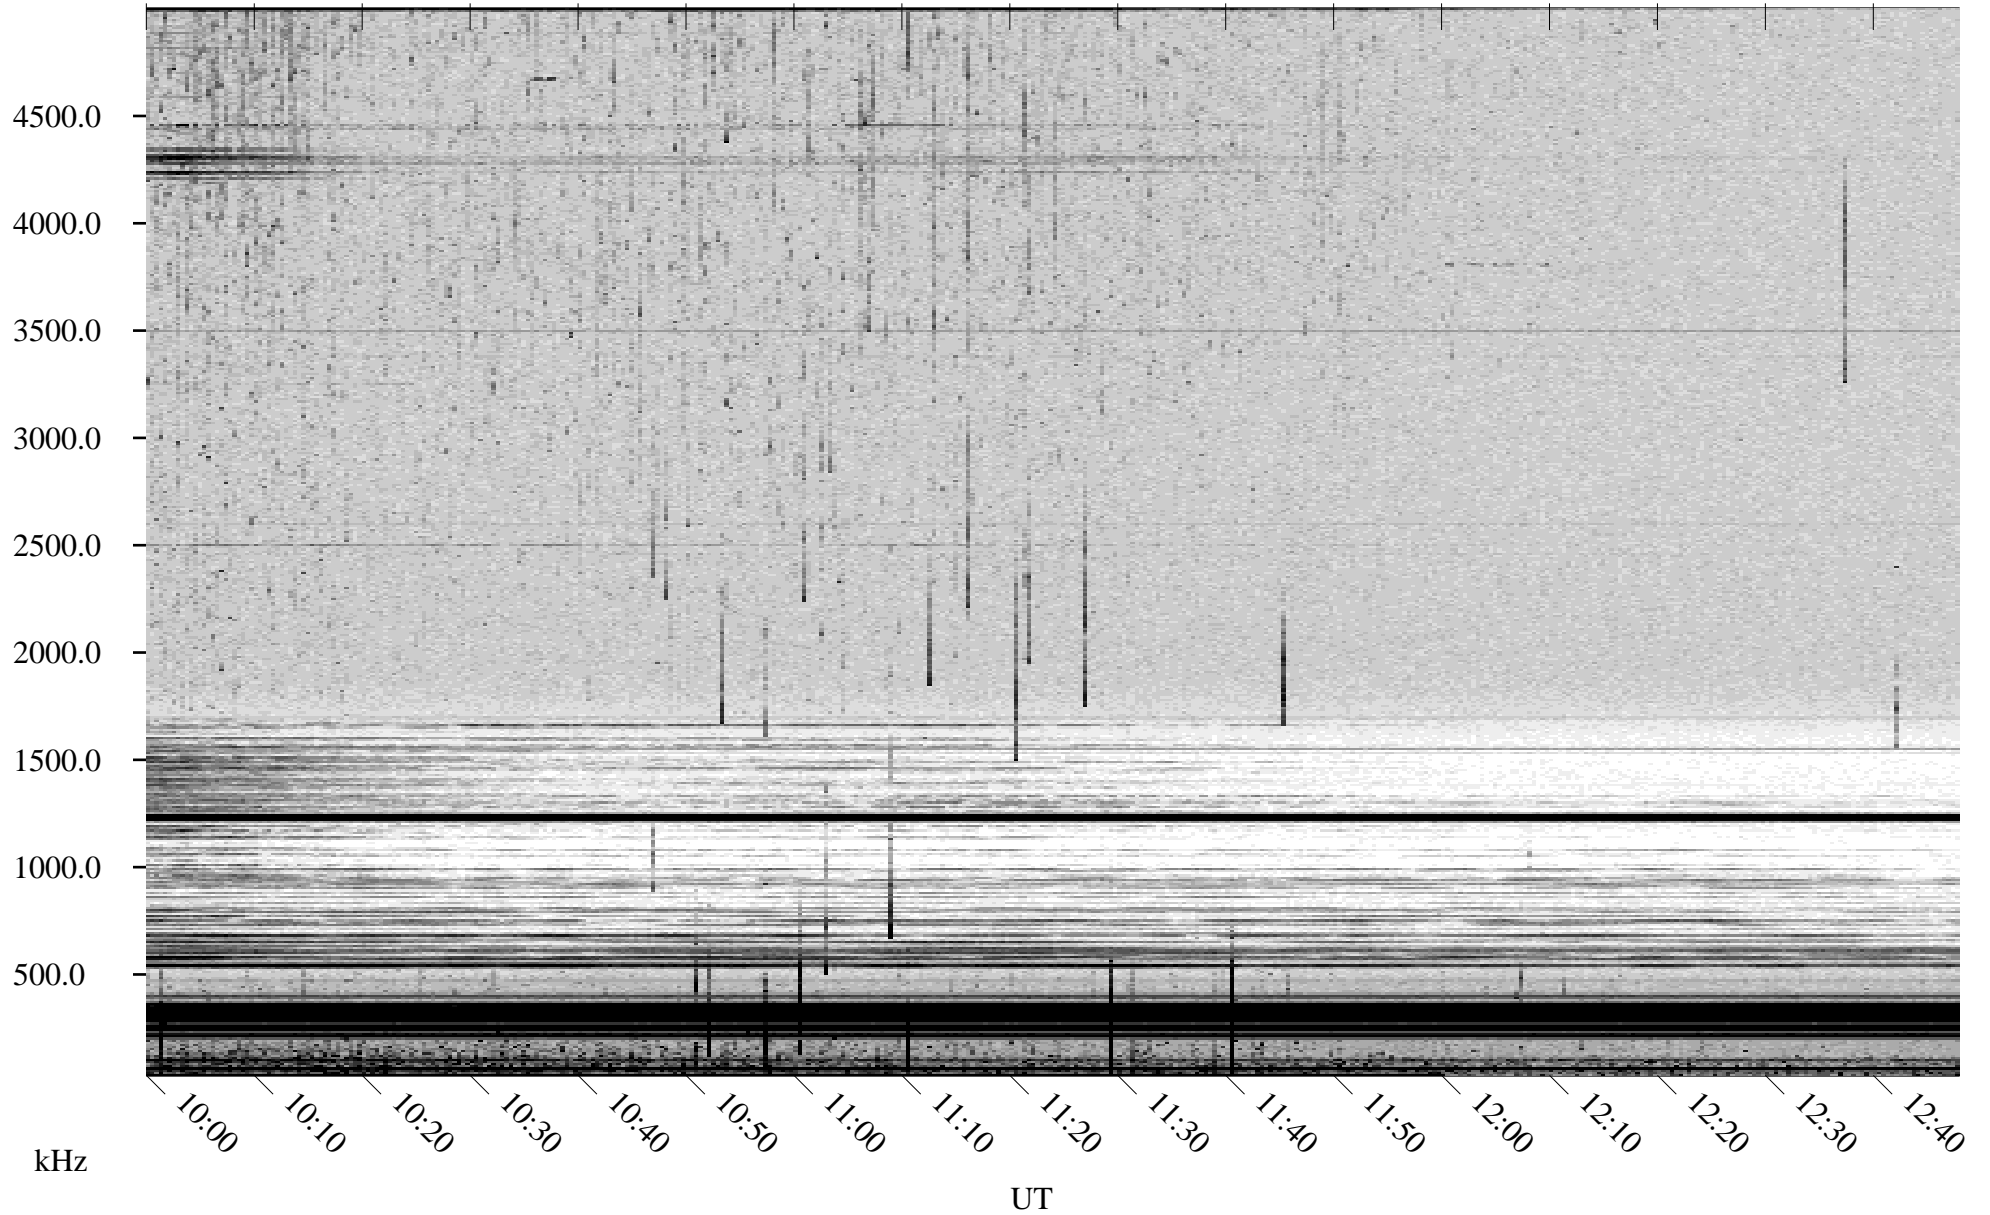

# 06/26/2001 Churchill, Manitoba

Linear Scale    Black = 161    White = 15

ch01176l.r00m max\_12

Page 4

# 06/26/2001 Churchill, Manitoba

Linear Scale    Black = 161    White = 15

ch01176l.r00m max\_12

Page 5

# 06/26/2001 Churchill, Manitoba

Linear Scale    Black = 161    White = 15

ch01176l.r00m max\_12

Page 6

# 06/26/2001 Churchill, Manitoba

Linear Scale    Black = 161    White = 15

ch01176l.r00m max\_12

Page 7