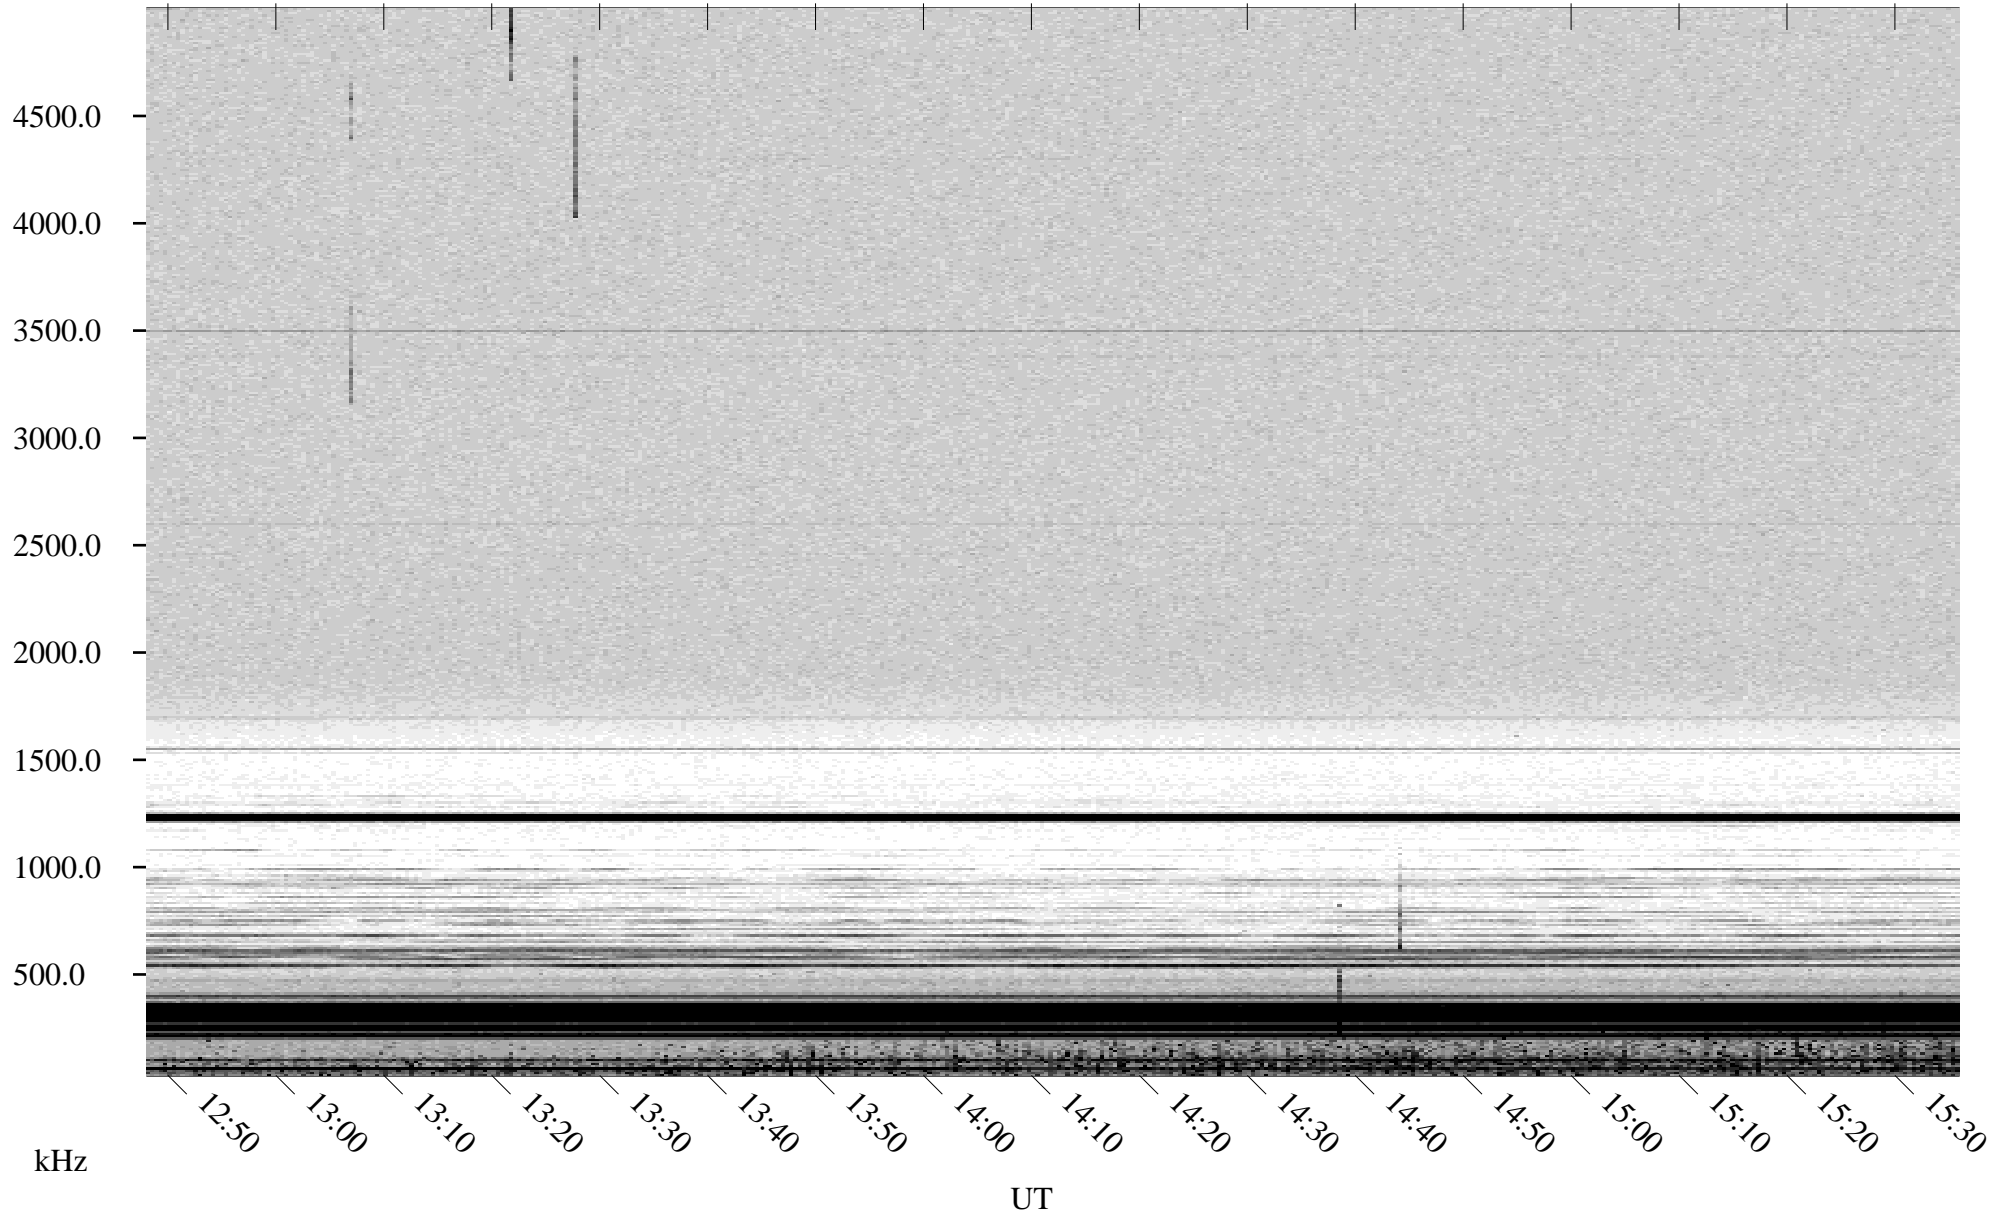

# 06/26/2001 Churchill, Manitoba

Linear Scale    Black = 161    White = 15

ch01176l.r00m max\_12

Page 6

# 06/26/2001 Churchill, Manitoba

Linear Scale    Black = 161    White = 15

ch01176l.r00m max\_12

Page 7

# 06/26/2001 Churchill, Manitoba

Linear Scale    Black = 161    White = 15

ch01176l.r00m max\_12

Page 8