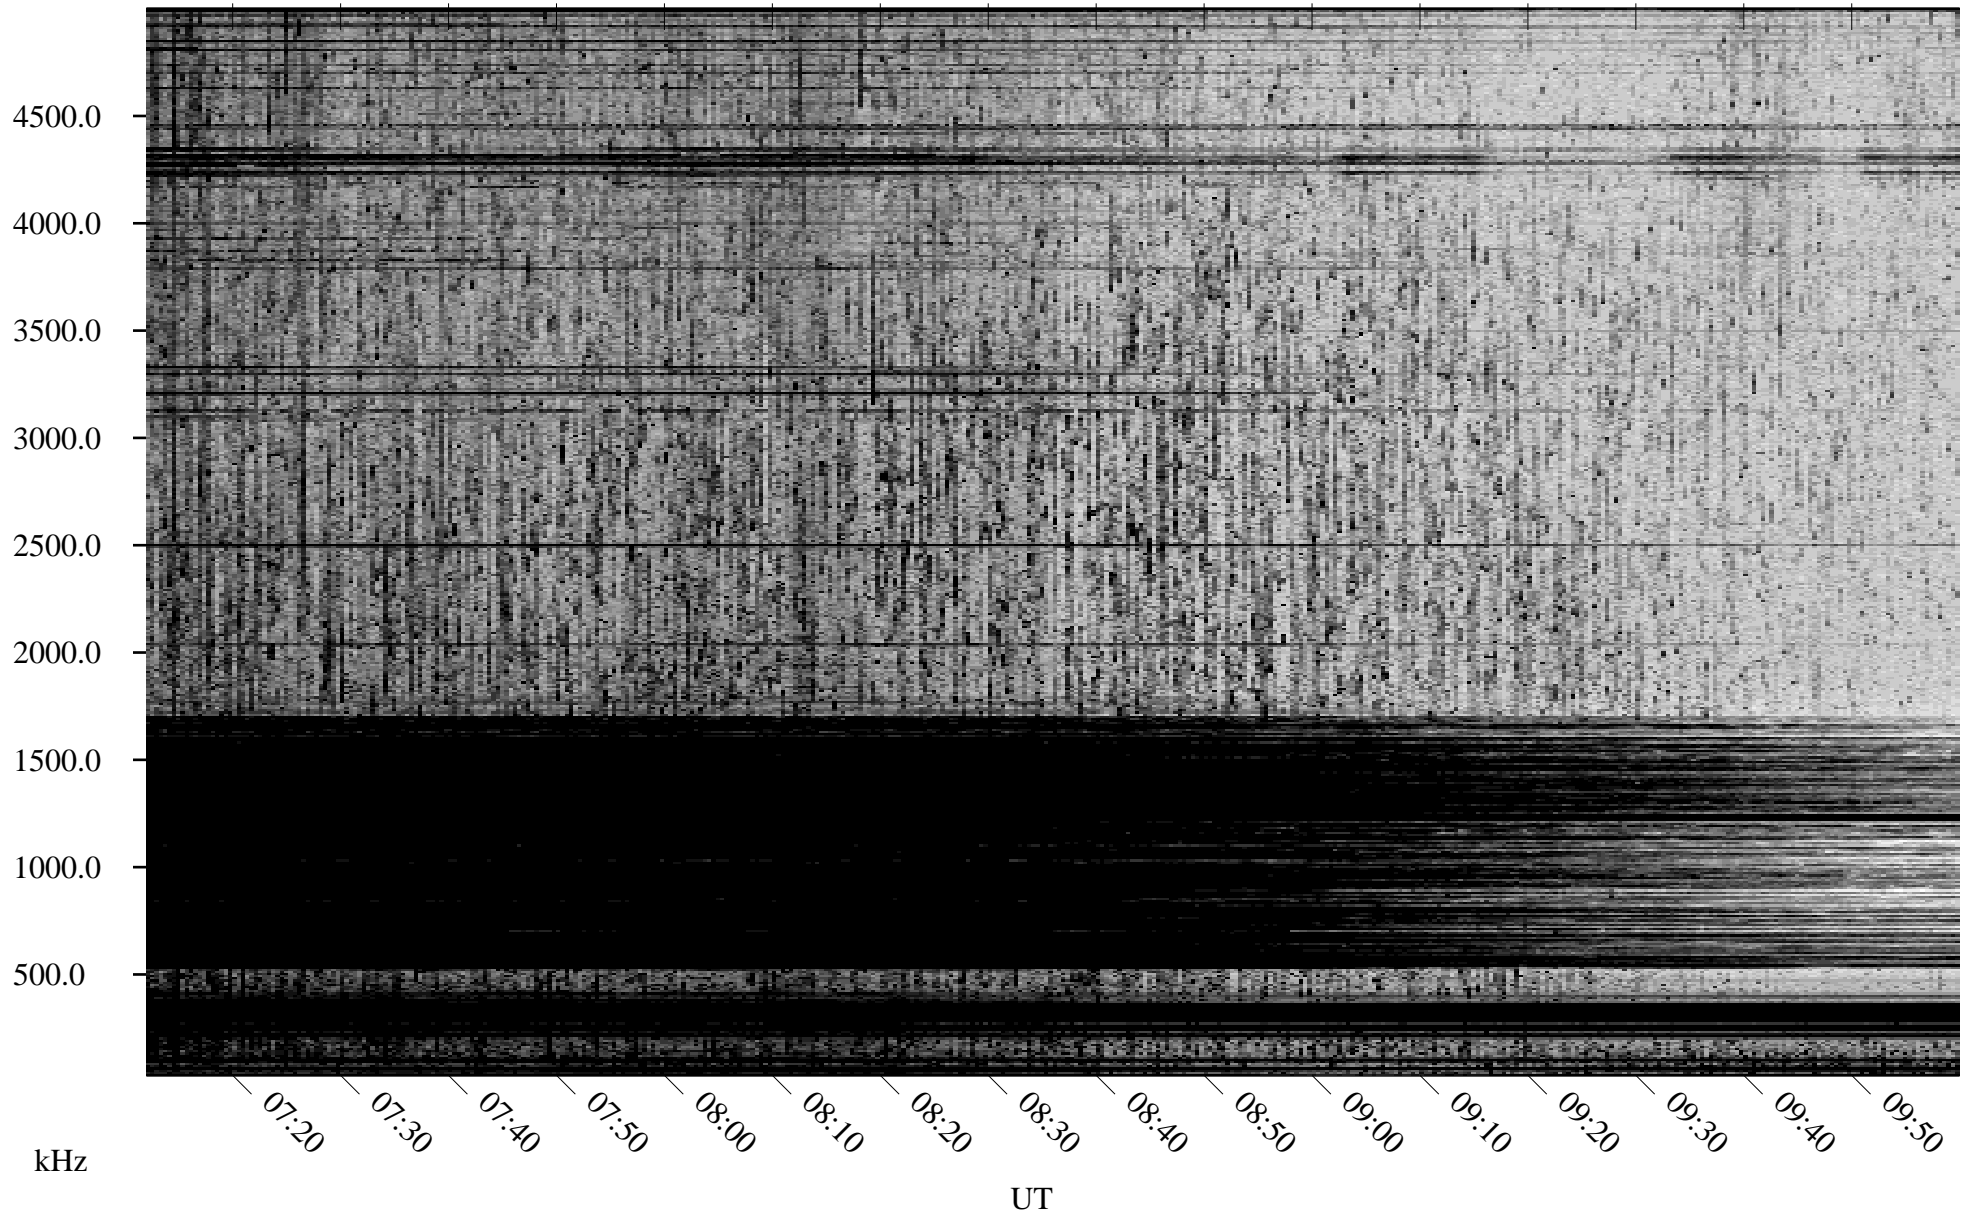

# 06/26/2001 Churchill, Manitoba

Linear Scale    Black = 161    White = 15

ch01176l.r00m max\_12

Page 4

# 06/26/2001 Churchill, Manitoba

Linear Scale    Black = 161    White = 15

ch01176l.r00m max\_12

Page 5