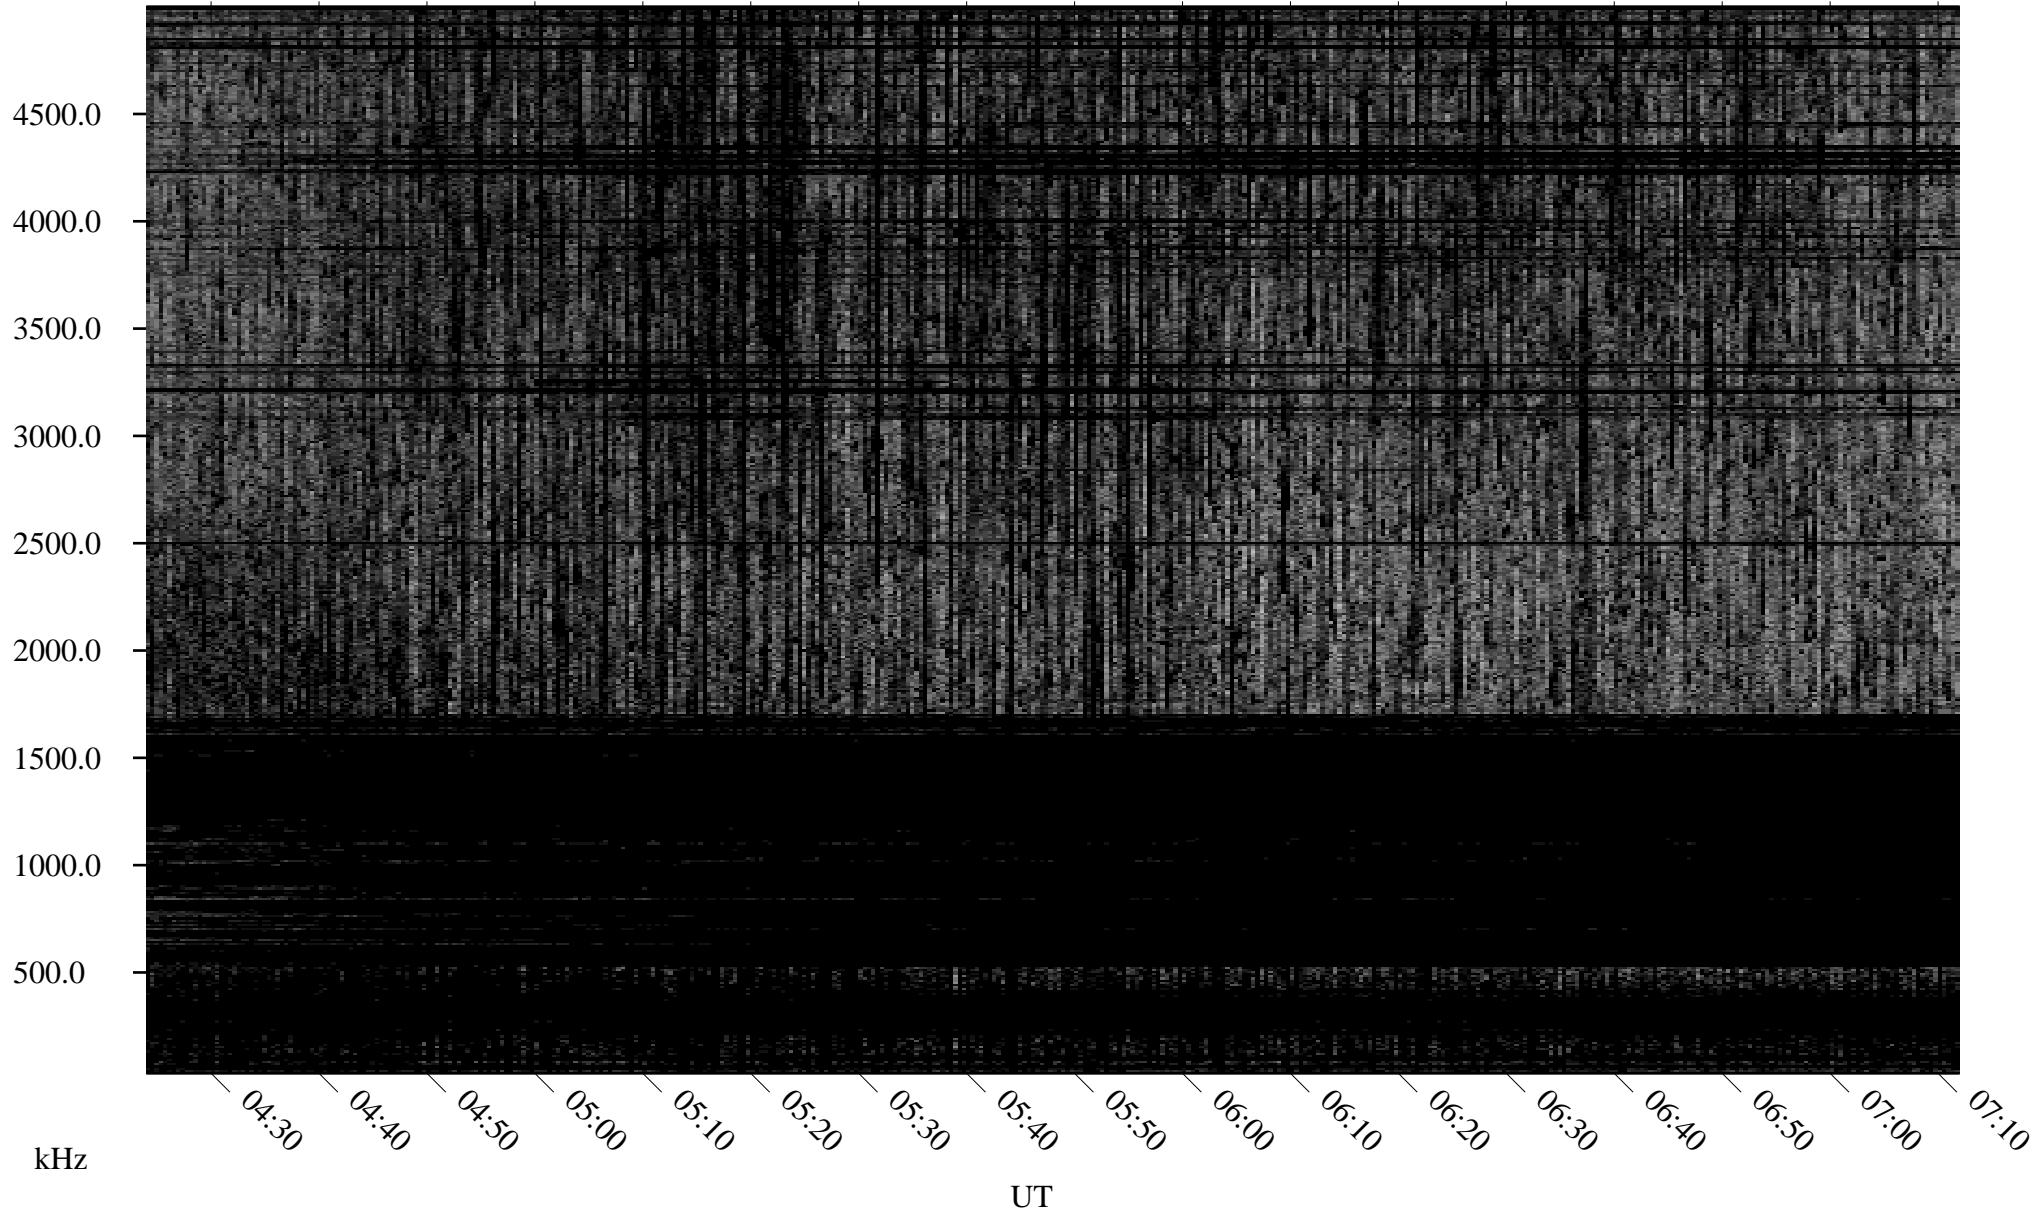

# 06/25/2001 Churchill, Manitoba

Linear Scale    Black = 161    White = 15

ch01176l.r00m max\_12

Page 1

# 06/25/2001 Churchill, Manitoba

Linear Scale    Black = 161    White = 15

ch01176l.r00m max\_12

Page 2

# 06/26/2001 Churchill, Manitoba

Linear Scale    Black = 161    White = 15

ch01176l.r00m max\_12

Page 3

# 06/26/2001 Churchill, Manitoba

Linear Scale    Black = 161    White = 15

ch01176l.r00m max\_12

Page 4