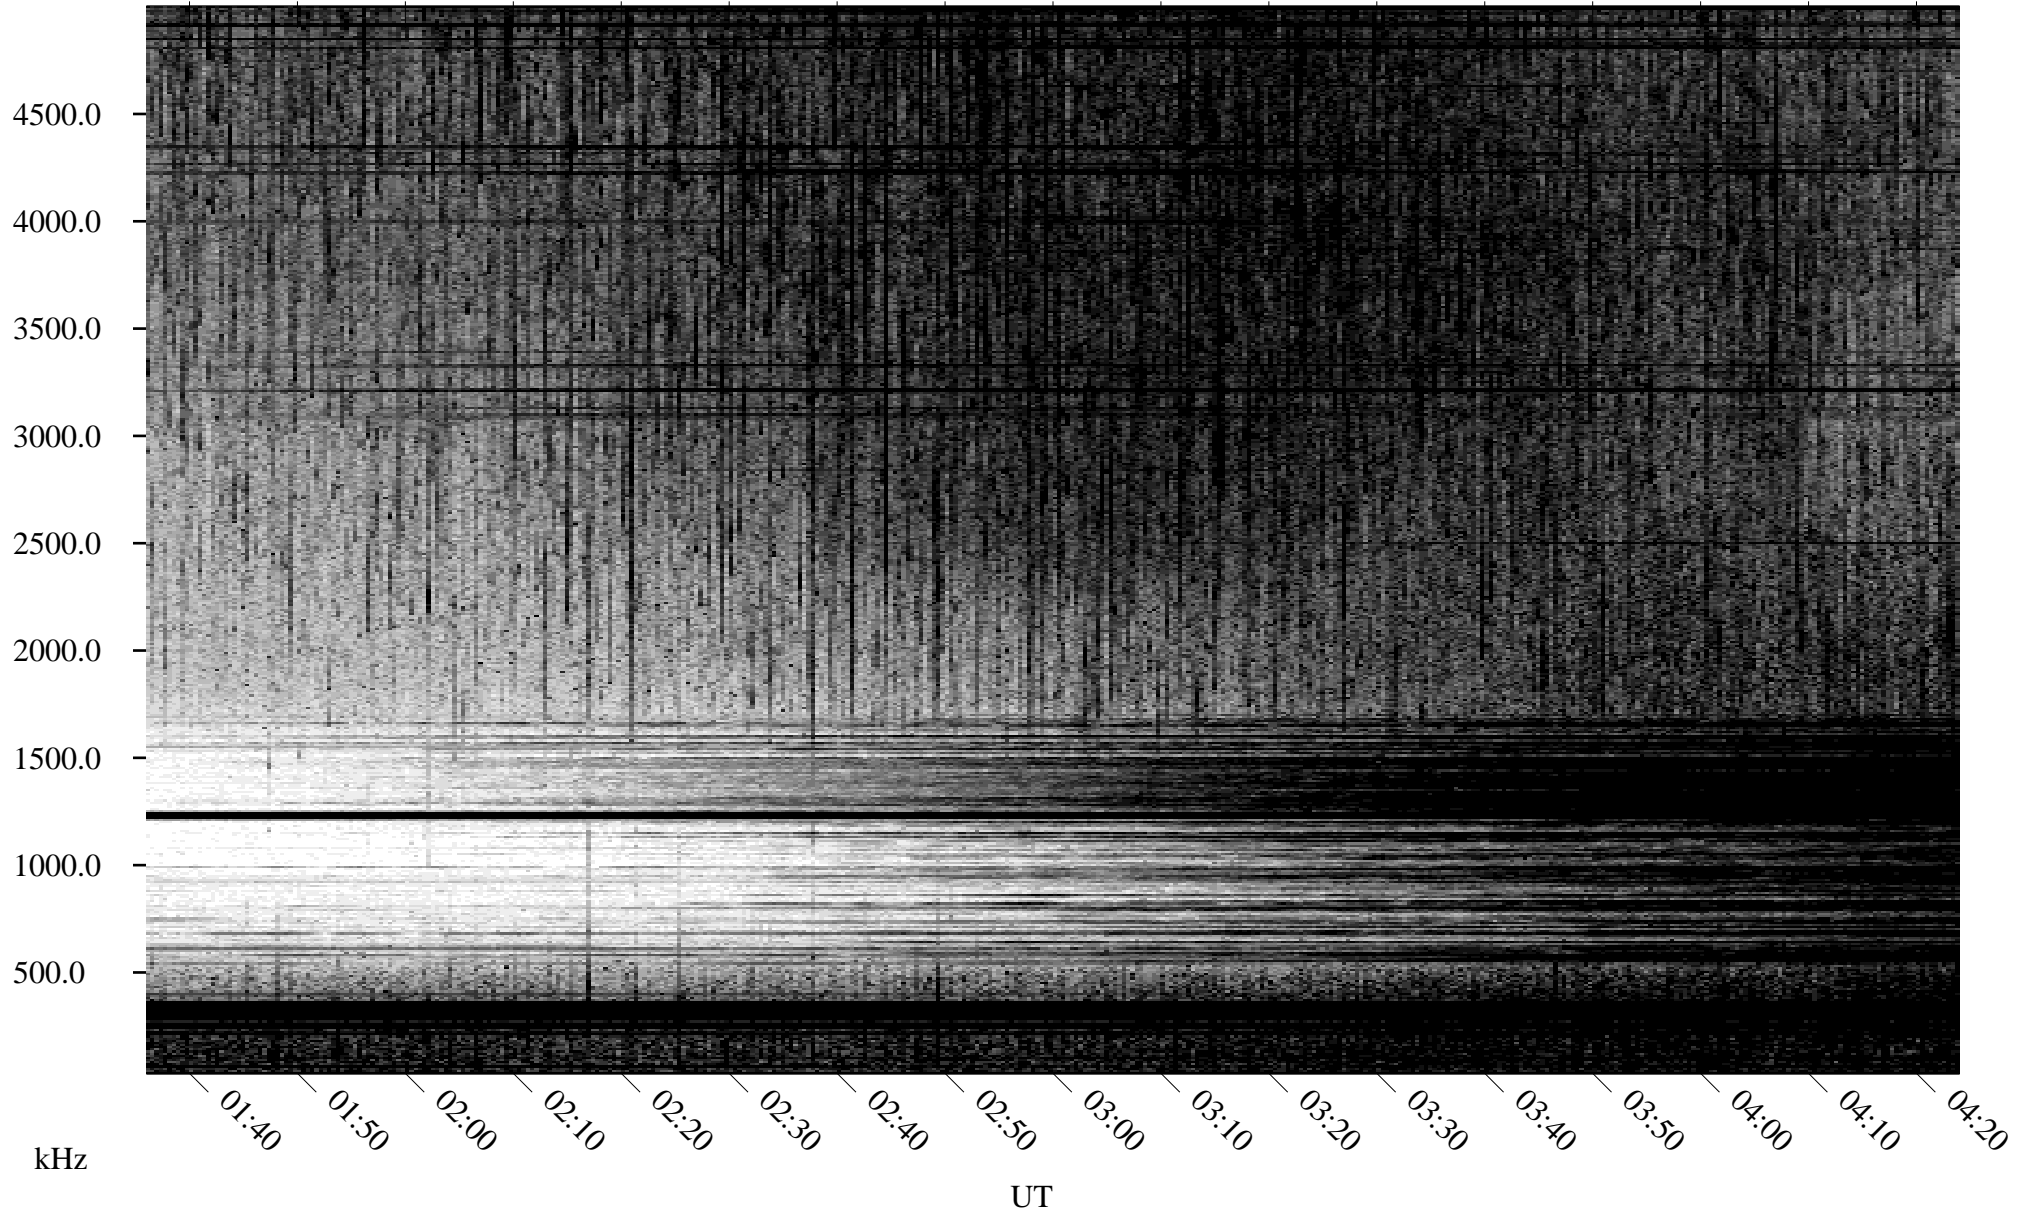

# 06/25/2001 Churchill, Manitoba

Linear Scale    Black = 161    White = 15

ch01176l.r00m max\_12

Page 1

# 06/25/2001 Churchill, Manitoba

Linear Scale    Black = 161    White = 15

ch01176l.r00m max\_12

Page 2

# 06/26/2001 Churchill, Manitoba

Linear Scale    Black = 161    White = 15

ch01176l.r00m max\_12

Page 3

# 06/26/2001 Churchill, Manitoba

Linear Scale    Black = 161    White = 15

ch01176l.r00m max\_12

Page 4