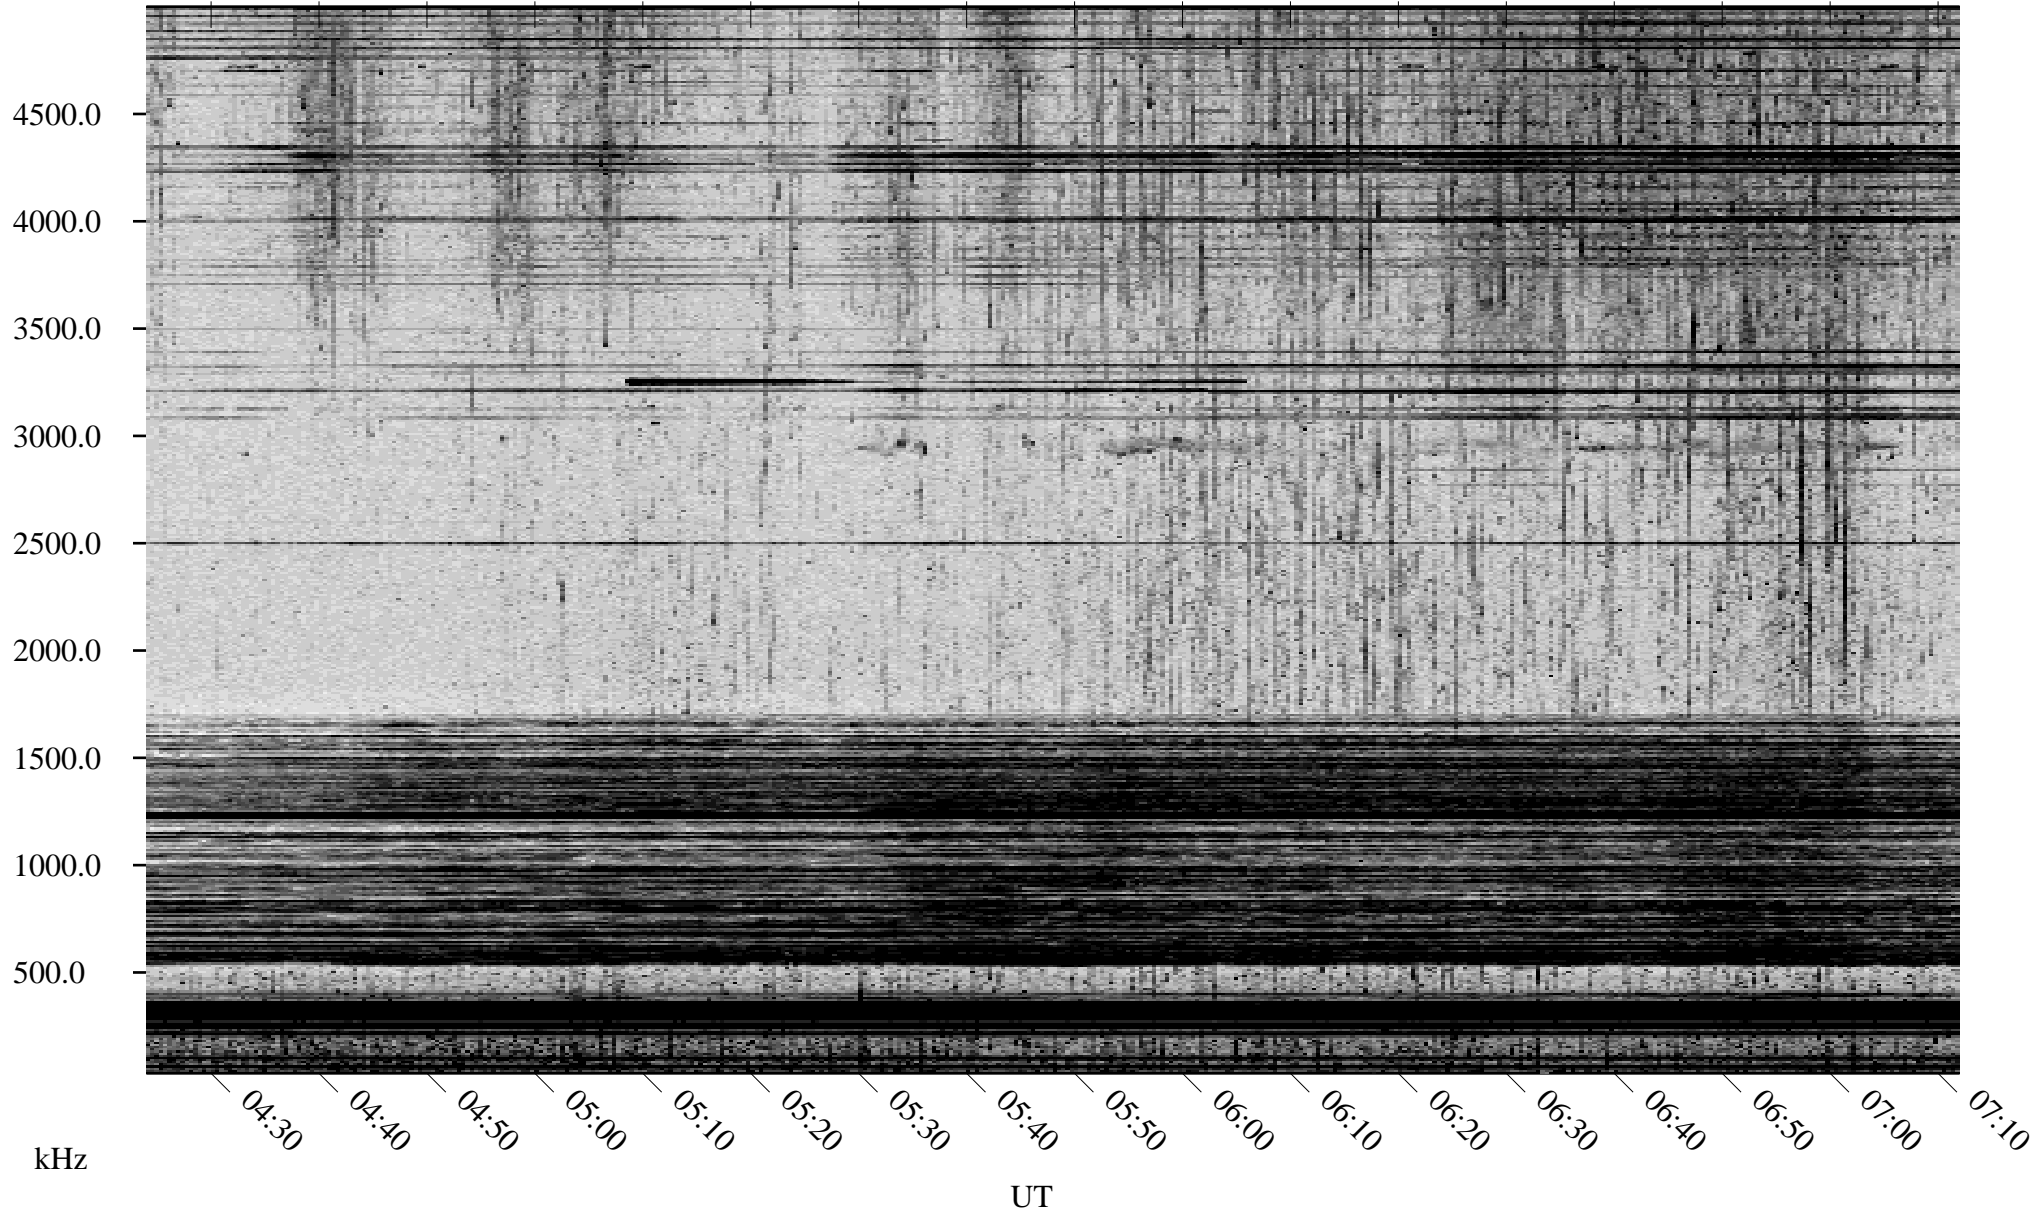

06/26/2001 Churchill, Manitoba

Linear Scale Black = 161 White = 15

ch011771l.r00m max_12

Page 1

06/26/2001 Churchill, Manitoba

Linear Scale Black = 161 White = 15

ch011771.r00m max_12

Page 2

06/27/2001 Churchill, Manitoba

Linear Scale Black = 161 White = 15

ch011771.r00m max_12

Page 3

06/27/2001 Churchill, Manitoba

Linear Scale Black = 161 White = 15

ch011771.r00m max_12

Page 4

06/27/2001 Churchill, Manitoba

Linear Scale Black = 161 White = 15

ch01177l.r00m max_12

Page 5

06/27/2001 Churchill, Manitoba

Linear Scale Black = 161 White = 15

ch011771.r00m max_12

Page 6

06/27/2001 Churchill, Manitoba

Linear Scale Black = 161 White = 15

ch011771.r00m max_12

Page 7

06/27/2001 Churchill, Manitoba

Linear Scale Black = 161 White = 15

ch011771.r00m max_12

Page 8