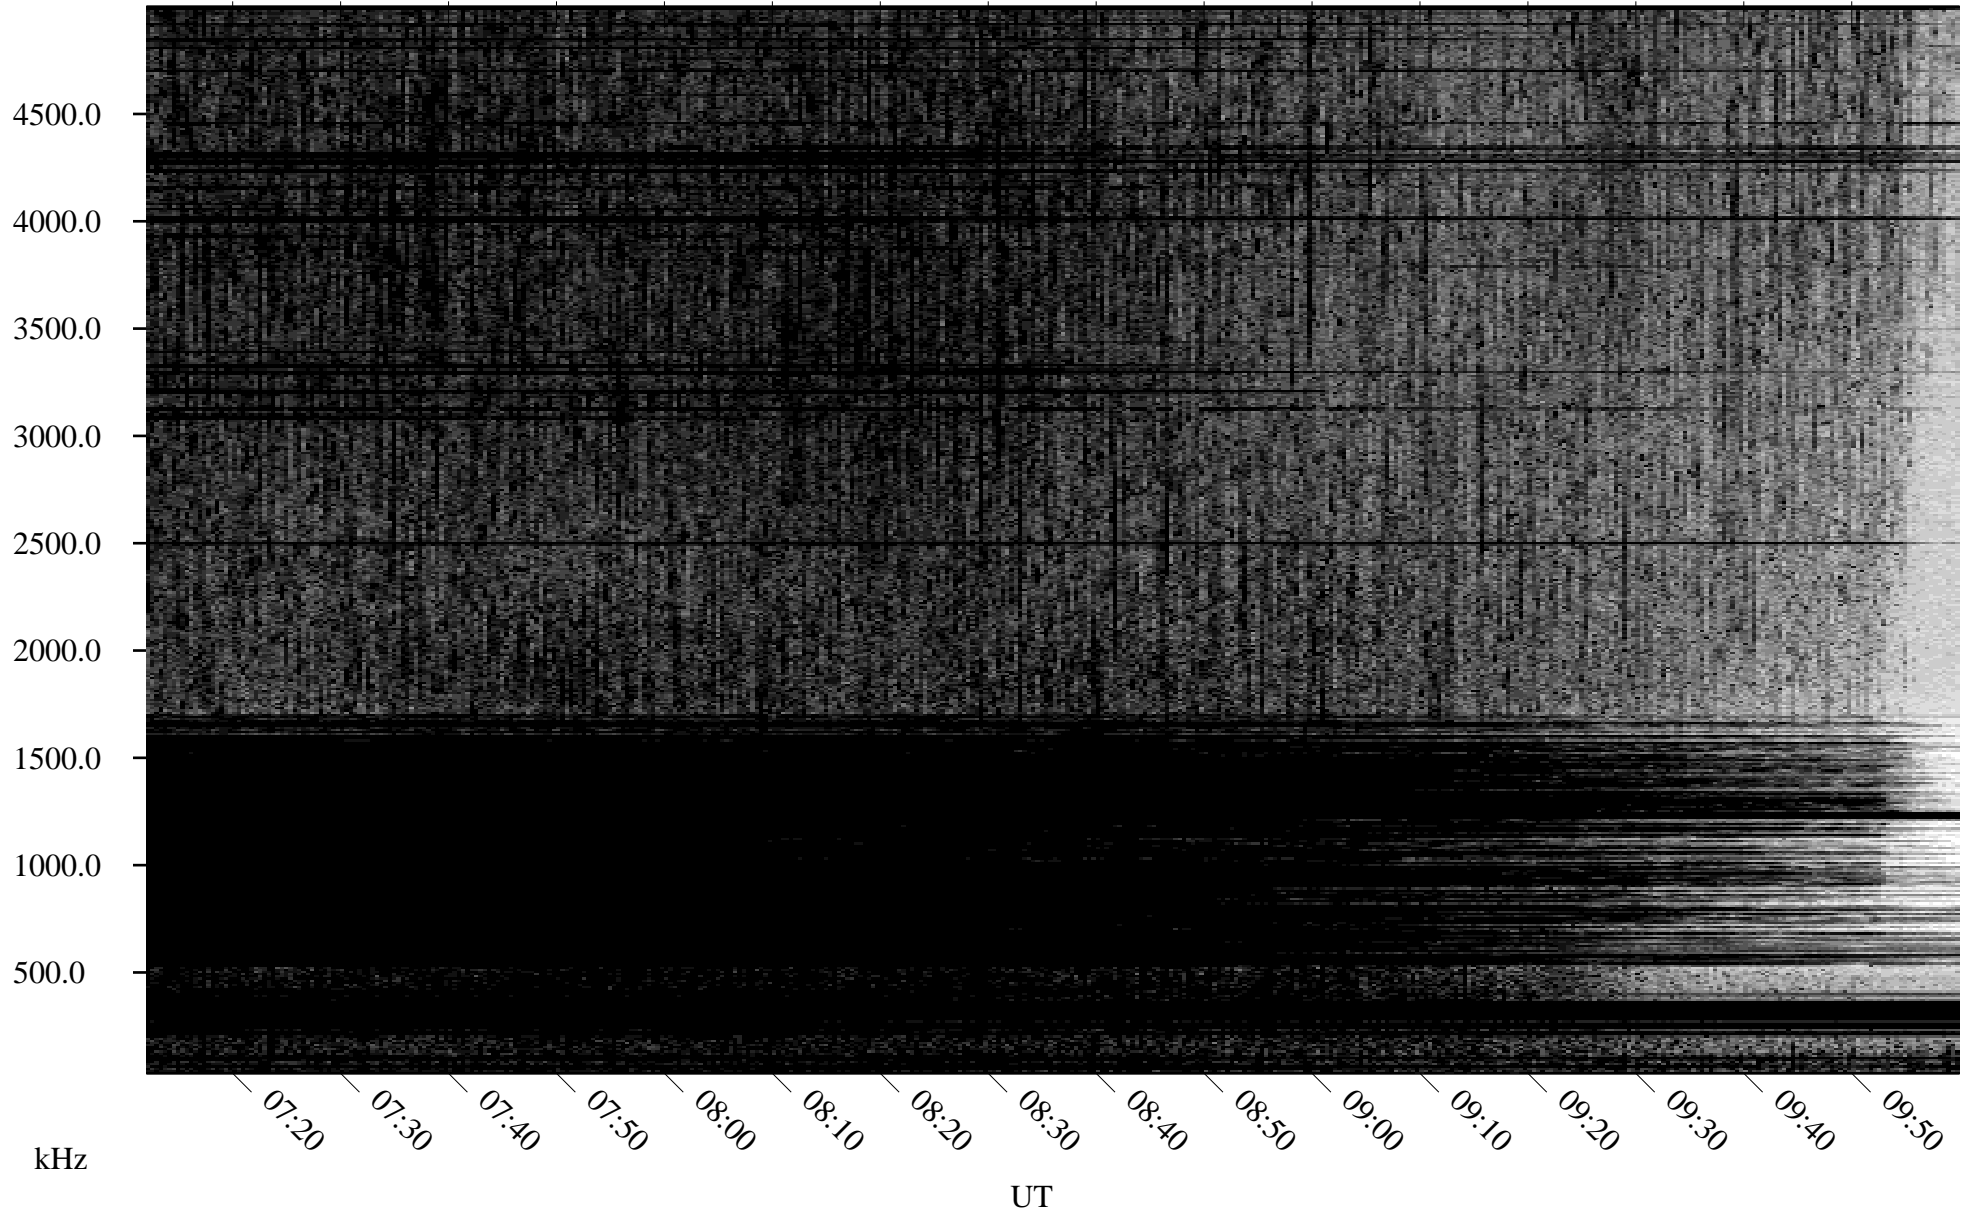

06/28/2001 Churchill, Manitoba

Linear Scale Black = 161 White = 15

ch01179l.r00m max_12

Page 1

06/28/2001 Churchill, Manitoba

Linear Scale Black = 161 White = 15

ch01179l.r00m max_12

Page 2

06/29/2001 Churchill, Manitoba

Linear Scale Black = 161 White = 15

ch01179l.r00m max_12

Page 3

06/29/2001 Churchill, Manitoba

Linear Scale Black = 161 White = 15

ch01179l.r00m max_12

Page 4

06/29/2001 Churchill, Manitoba

Linear Scale Black = 161 White = 15

ch01179l.r00m max_12

06/29/2001 Churchill, Manitoba

Linear Scale Black = 161 White = 15

ch01179l.r00m max_12

Page 6

06/29/2001 Churchill, Manitoba

Linear Scale Black = 161 White = 15

ch01179l.r00m max_12

Page 7