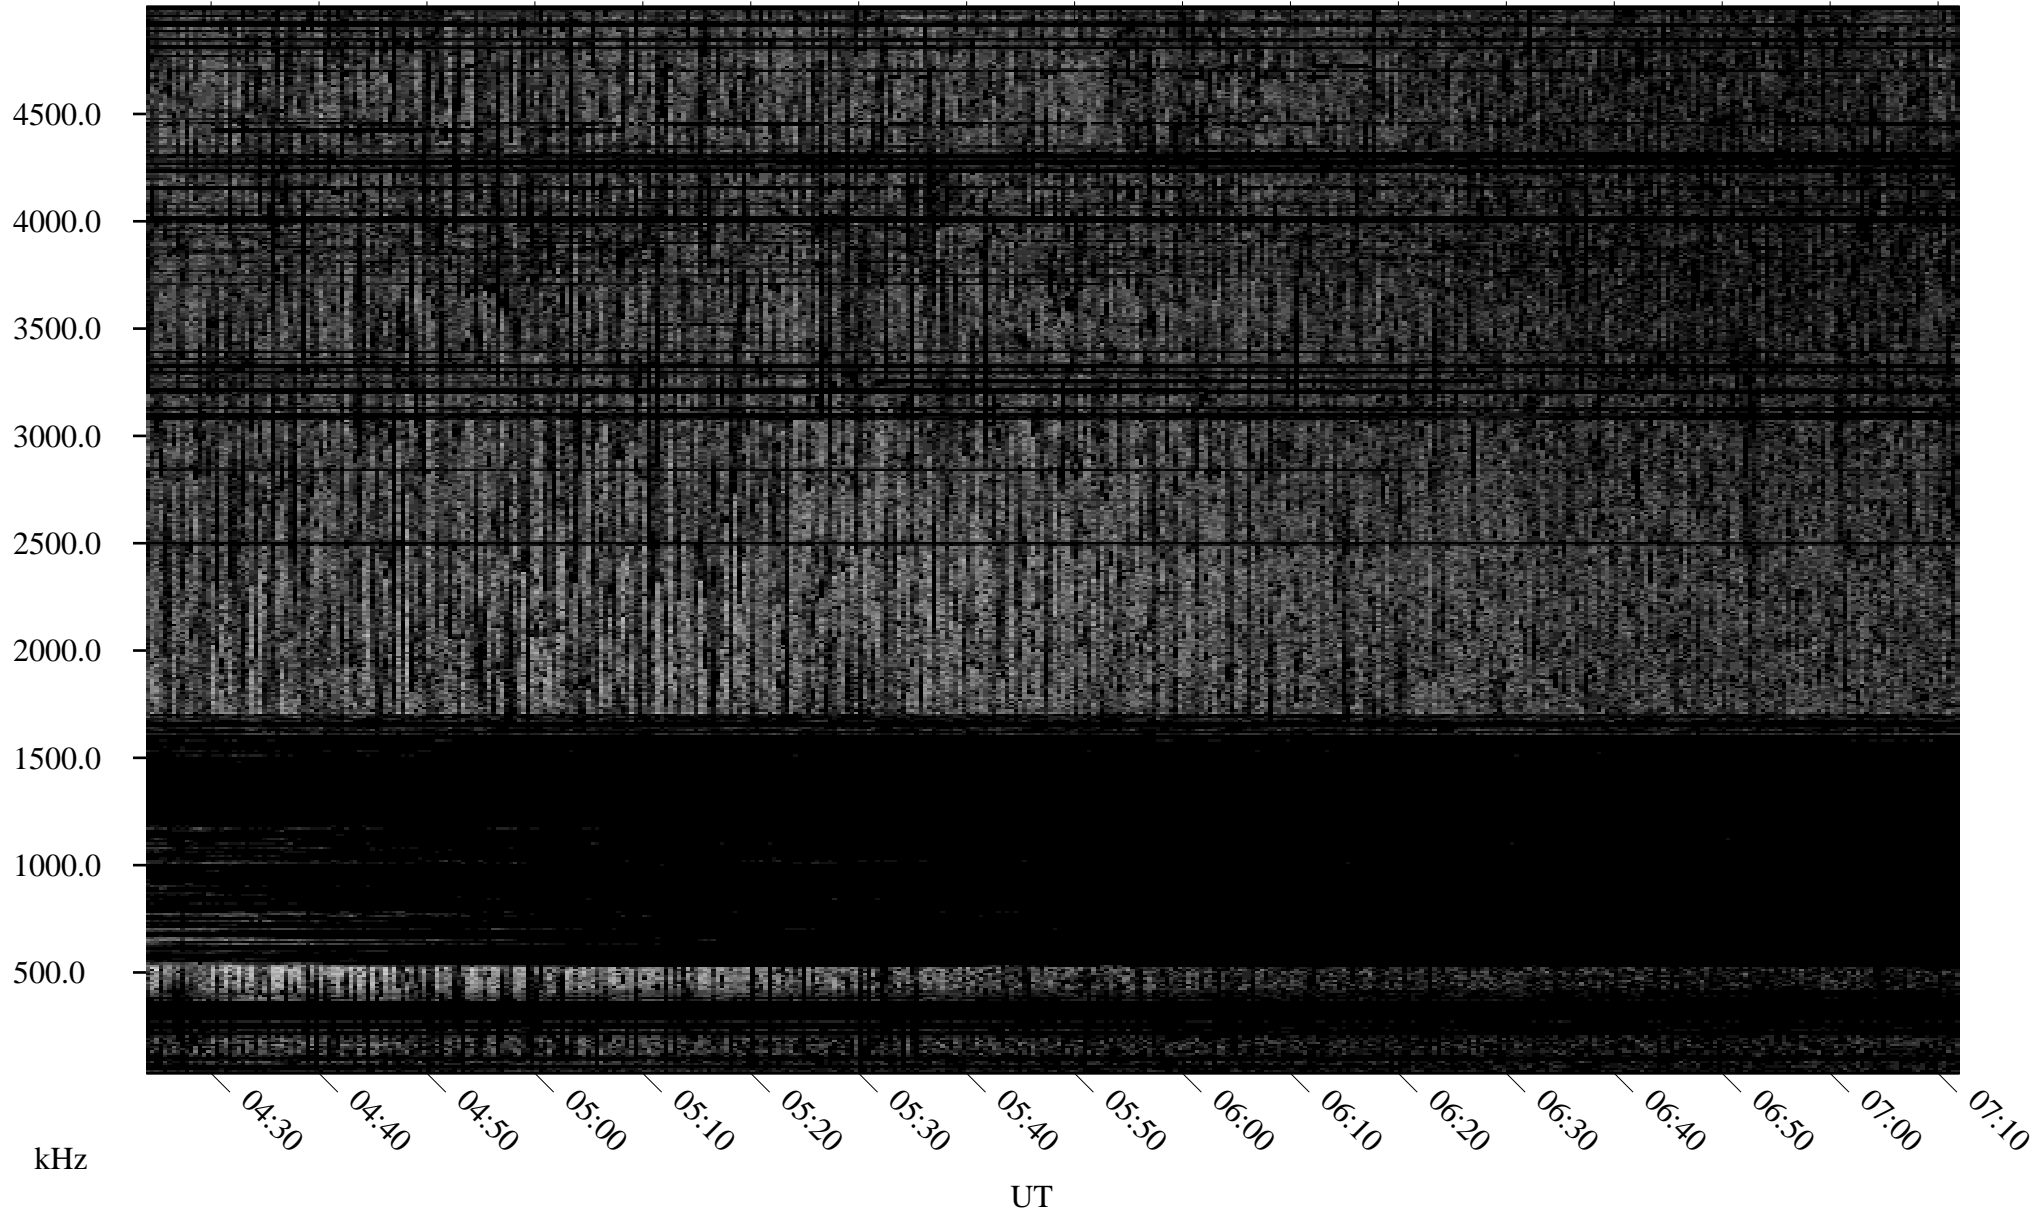

06/28/2001 Churchill, Manitoba

Linear Scale Black = 161 White = 15

ch01179l.r00m max_12

Page 1

06/28/2001 Churchill, Manitoba

Linear Scale Black = 161 White = 15

ch01179l.r00m max_12

Page 2

06/29/2001 Churchill, Manitoba

Linear Scale Black = 161 White = 15

ch01179l.r00m max_12

Page 3

06/29/2001 Churchill, Manitoba

Linear Scale Black = 161 White = 15

ch01179l.r00m max_12

Page 4

06/29/2001 Churchill, Manitoba

Linear Scale Black = 161 White = 15

ch01179l.r00m max_12

06/29/2001 Churchill, Manitoba

Linear Scale Black = 161 White = 15

ch01179l.r00m max_12

Page 6

06/29/2001 Churchill, Manitoba

Linear Scale Black = 161 White = 15

ch01179l.r00m max_12

Page 7