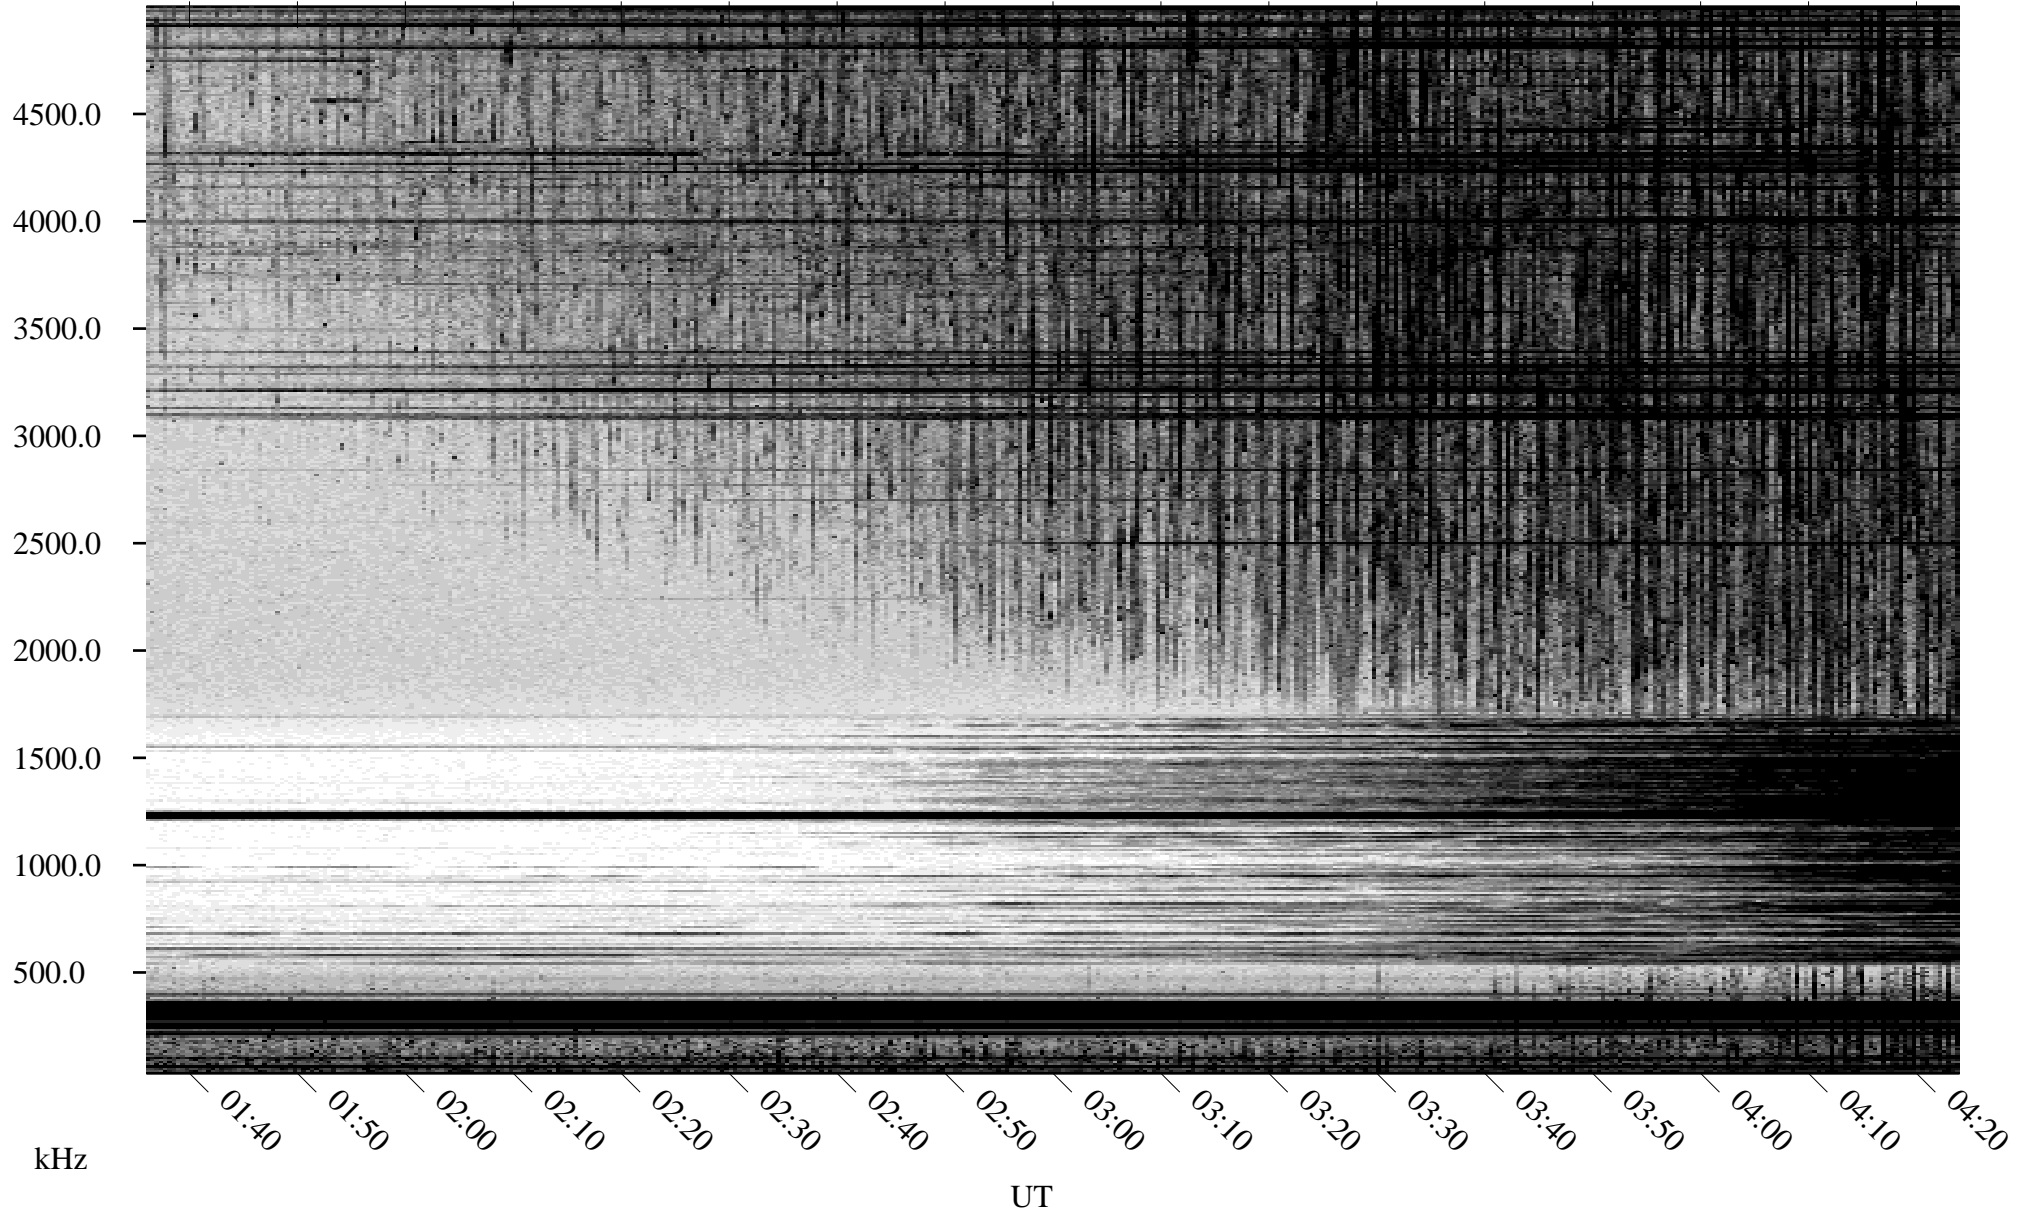

06/28/2001 Churchill, Manitoba

Linear Scale Black = 161 White = 15

ch01179l.r00m max_12

Page 1

06/28/2001 Churchill, Manitoba

Linear Scale Black = 161 White = 15

ch01179l.r00m max_12

Page 2

06/29/2001 Churchill, Manitoba

Linear Scale Black = 161 White = 15

ch01179l.r00m max_12

Page 3

06/29/2001 Churchill, Manitoba

Linear Scale Black = 161 White = 15

ch01179l.r00m max_12

Page 4

06/29/2001 Churchill, Manitoba

Linear Scale Black = 161 White = 15

ch01179l.r00m max_12

06/29/2001 Churchill, Manitoba

Linear Scale Black = 161 White = 15

ch01179l.r00m max_12

Page 6

06/29/2001 Churchill, Manitoba

Linear Scale Black = 161 White = 15

ch01179l.r00m max_12

Page 7