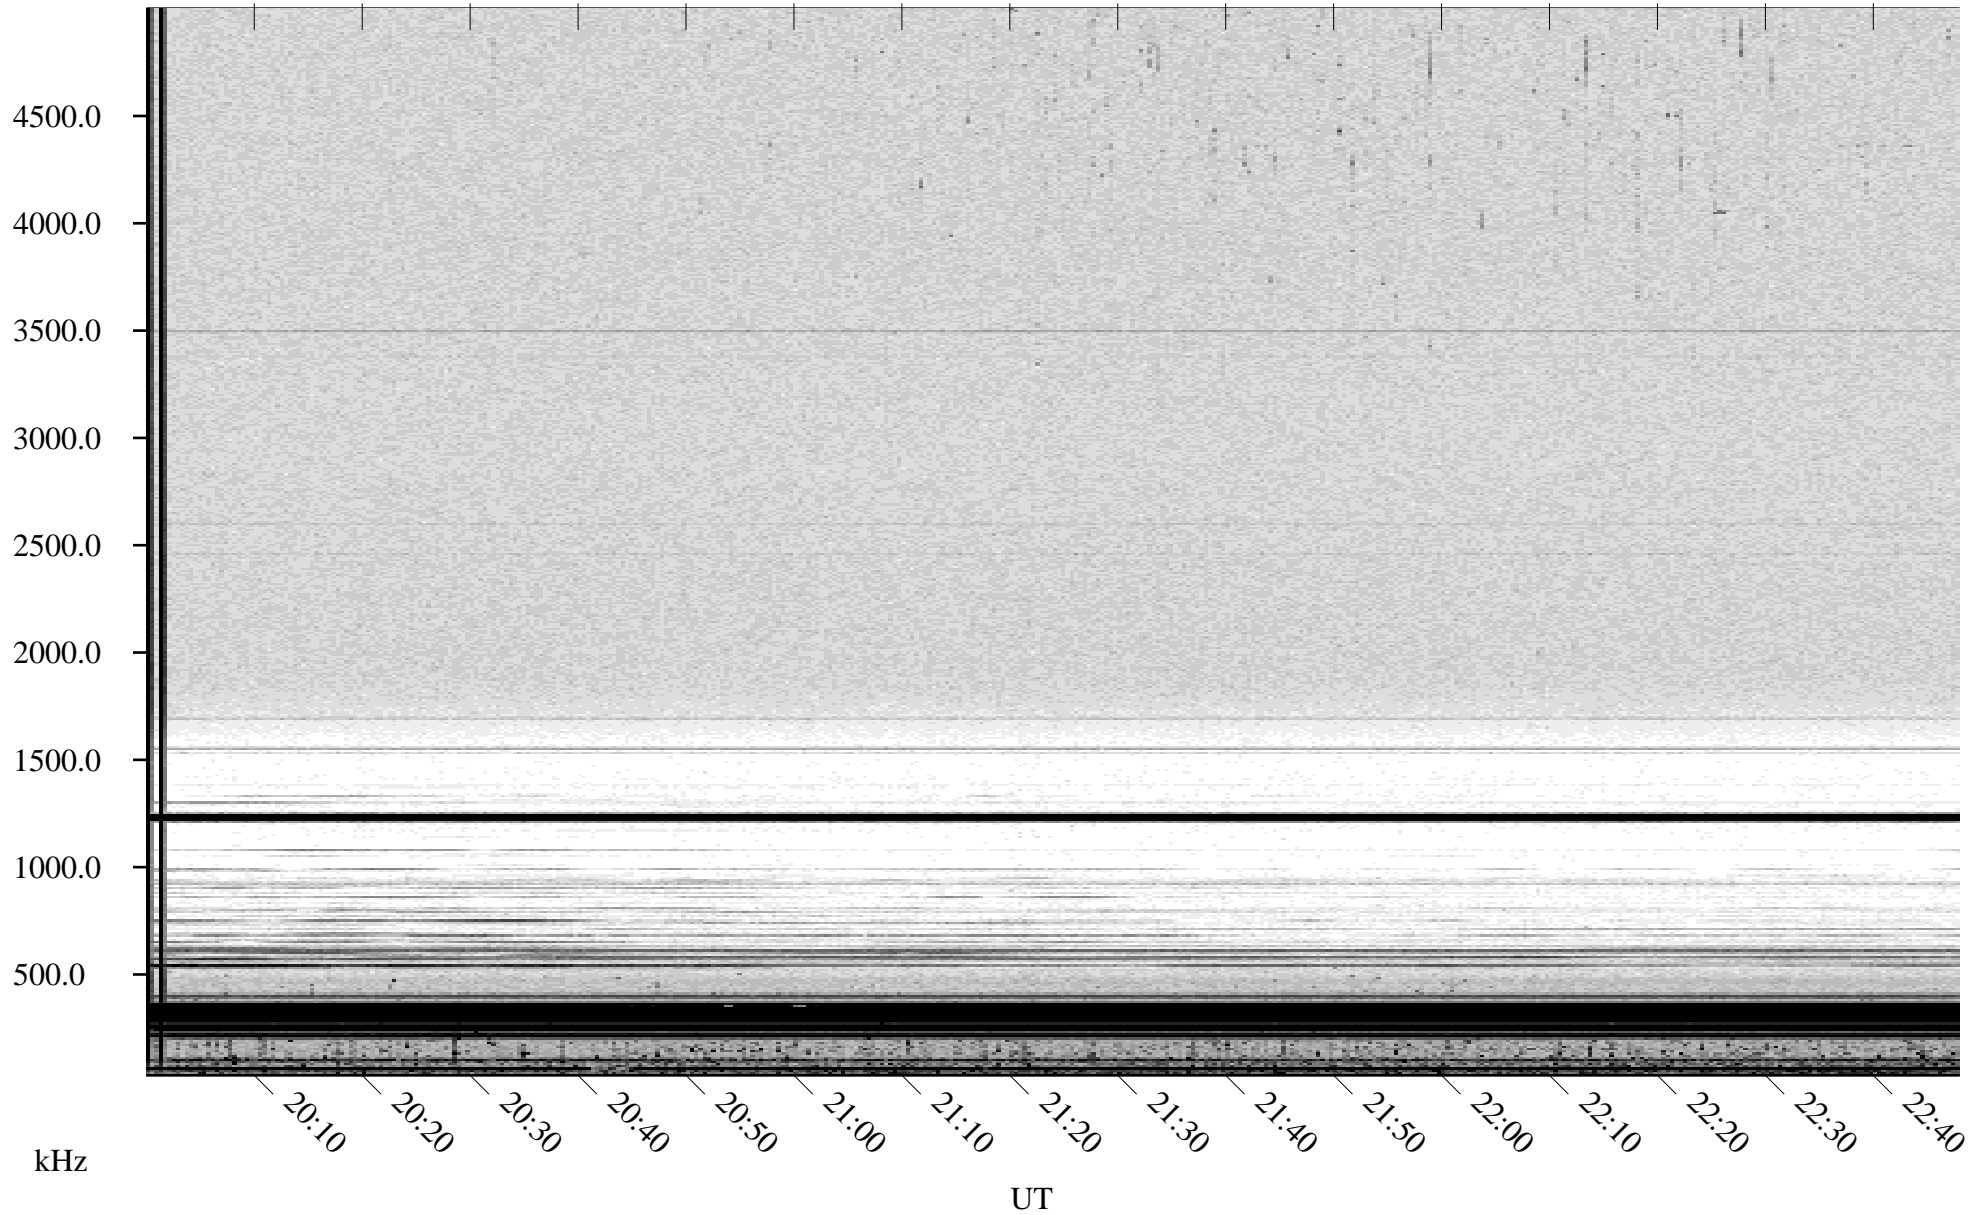

06/29/2001 Churchill, Manitoba

Linear Scale Black = 161 White = 15

ch01180l.r01m max_12

Page 1

06/29/2001 Churchill, Manitoba

Linear Scale Black = 161 White = 15

ch01180l.r01m max_12

Page 2

06/30/2001 Churchill, Manitoba

Linear Scale Black = 161 White = 15

ch01180l.r01m max_12

Page 3

06/30/2001 Churchill, Manitoba

Linear Scale Black = 161 White = 15

ch01180l.r01m max_12

Page 4

06/30/2001 Churchill, Manitoba

Linear Scale Black = 161 White = 15

ch01180l.r01m max_12

Page 5

06/30/2001 Churchill, Manitoba

Linear Scale Black = 161 White = 15

ch01180l.r01m max_12

Page 6

06/30/2001 Churchill, Manitoba

Linear Scale Black = 161 White = 15

ch01180l.r01m max_12

Page 7

06/30/2001 Churchill, Manitoba

Linear Scale Black = 161 White = 15

ch01180l.r01m max_12

Page 8