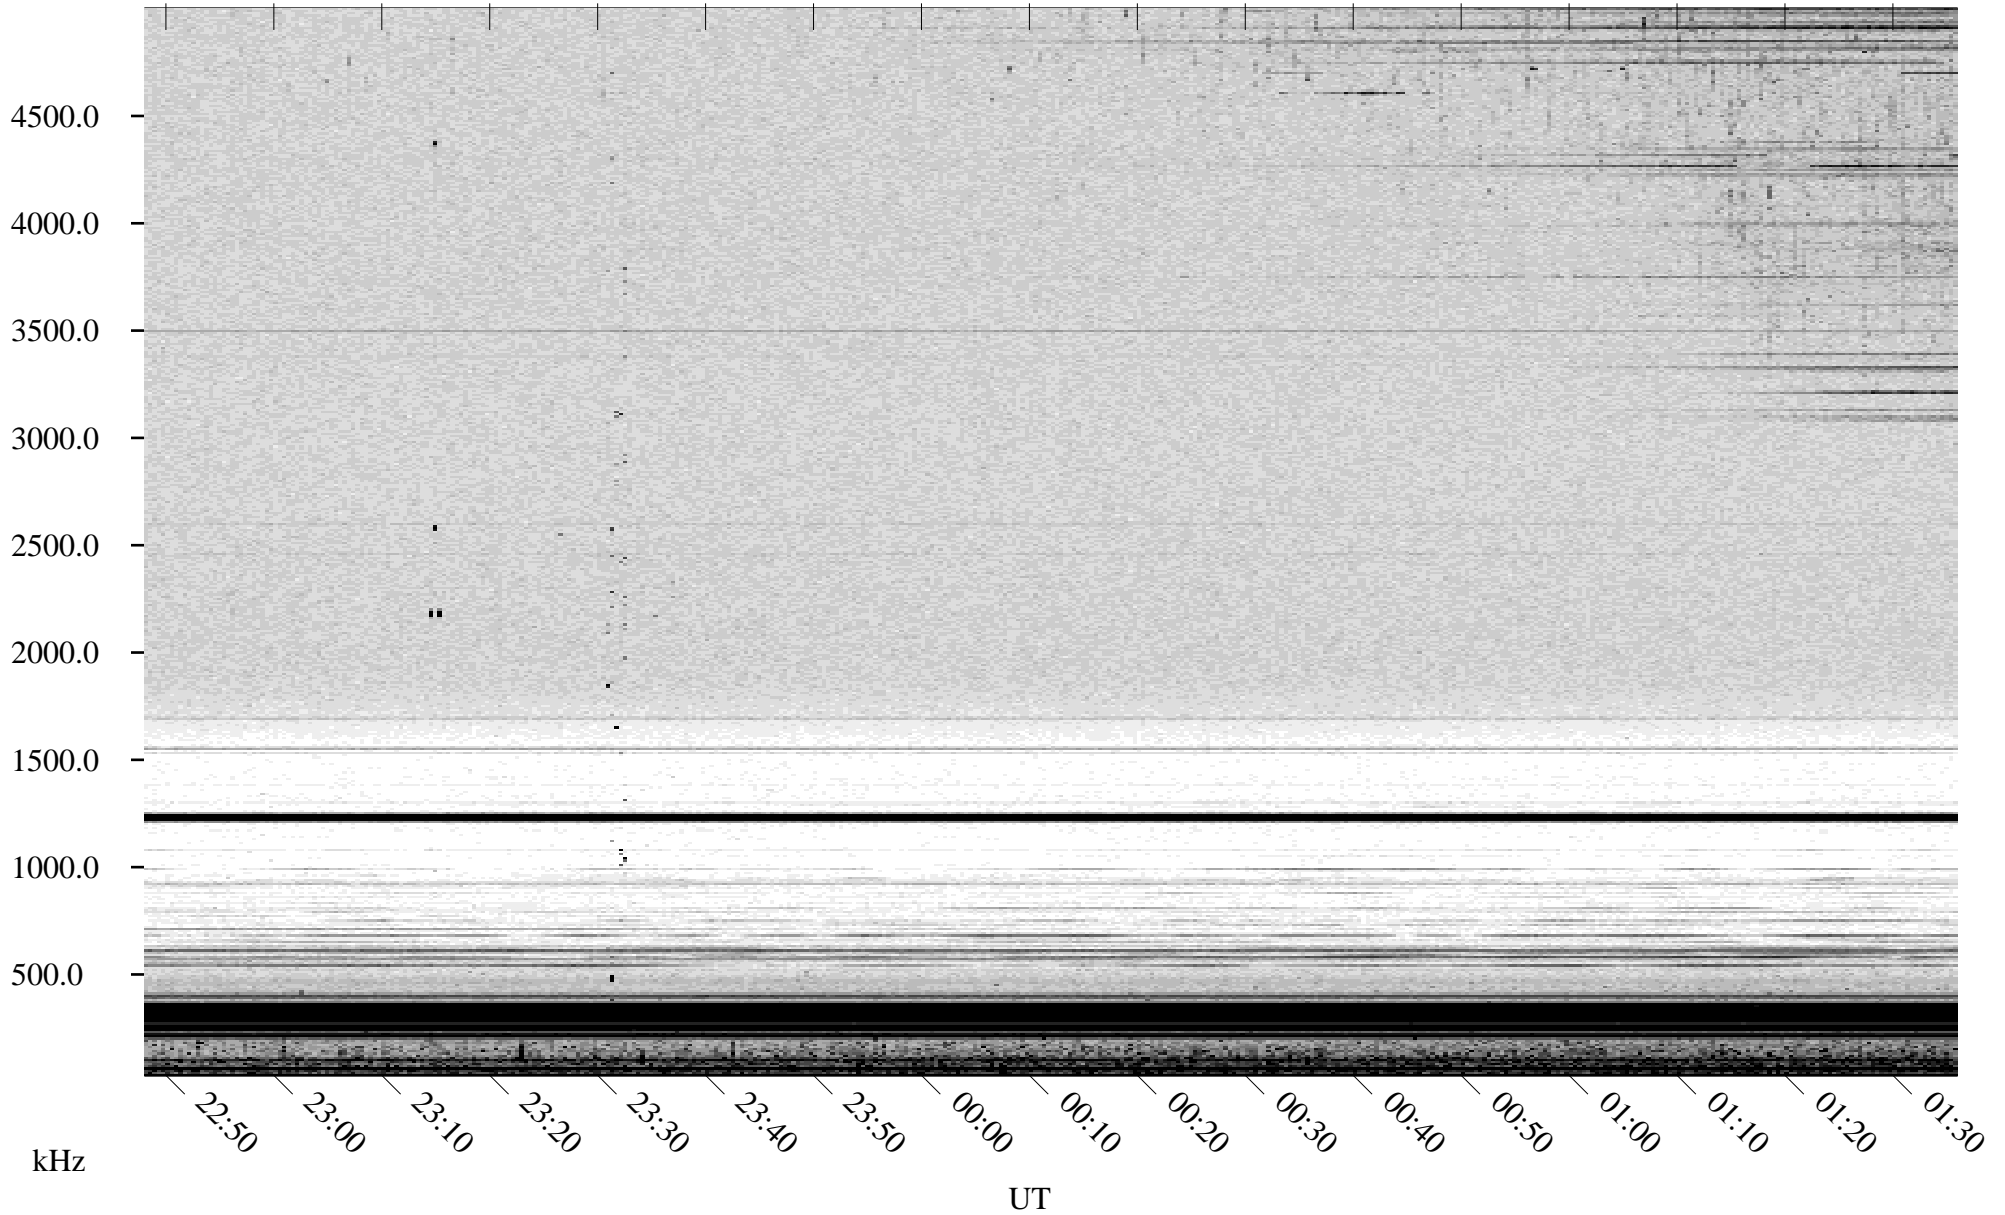

06/29/2001 Churchill, Manitoba

Linear Scale Black = 161 White = 15

ch01180l.r01m max_12

Page 1

06/29/2001 Churchill, Manitoba

Linear Scale Black = 161 White = 15

ch01180l.r01m max_12

Page 2

06/30/2001 Churchill, Manitoba

Linear Scale Black = 161 White = 15

ch01180l.r01m max_12

Page 3

06/30/2001 Churchill, Manitoba

Linear Scale Black = 161 White = 15

ch01180l.r01m max_12

Page 4

06/30/2001 Churchill, Manitoba

Linear Scale Black = 161 White = 15

ch01180l.r01m max_12

Page 5

06/30/2001 Churchill, Manitoba

Linear Scale Black = 161 White = 15

ch01180l.r01m max_12

Page 6

06/30/2001 Churchill, Manitoba

Linear Scale Black = 161 White = 15

ch01180l.r01m max_12

Page 7

06/30/2001 Churchill, Manitoba

Linear Scale Black = 161 White = 15

ch01180l.r01m max_12

Page 8