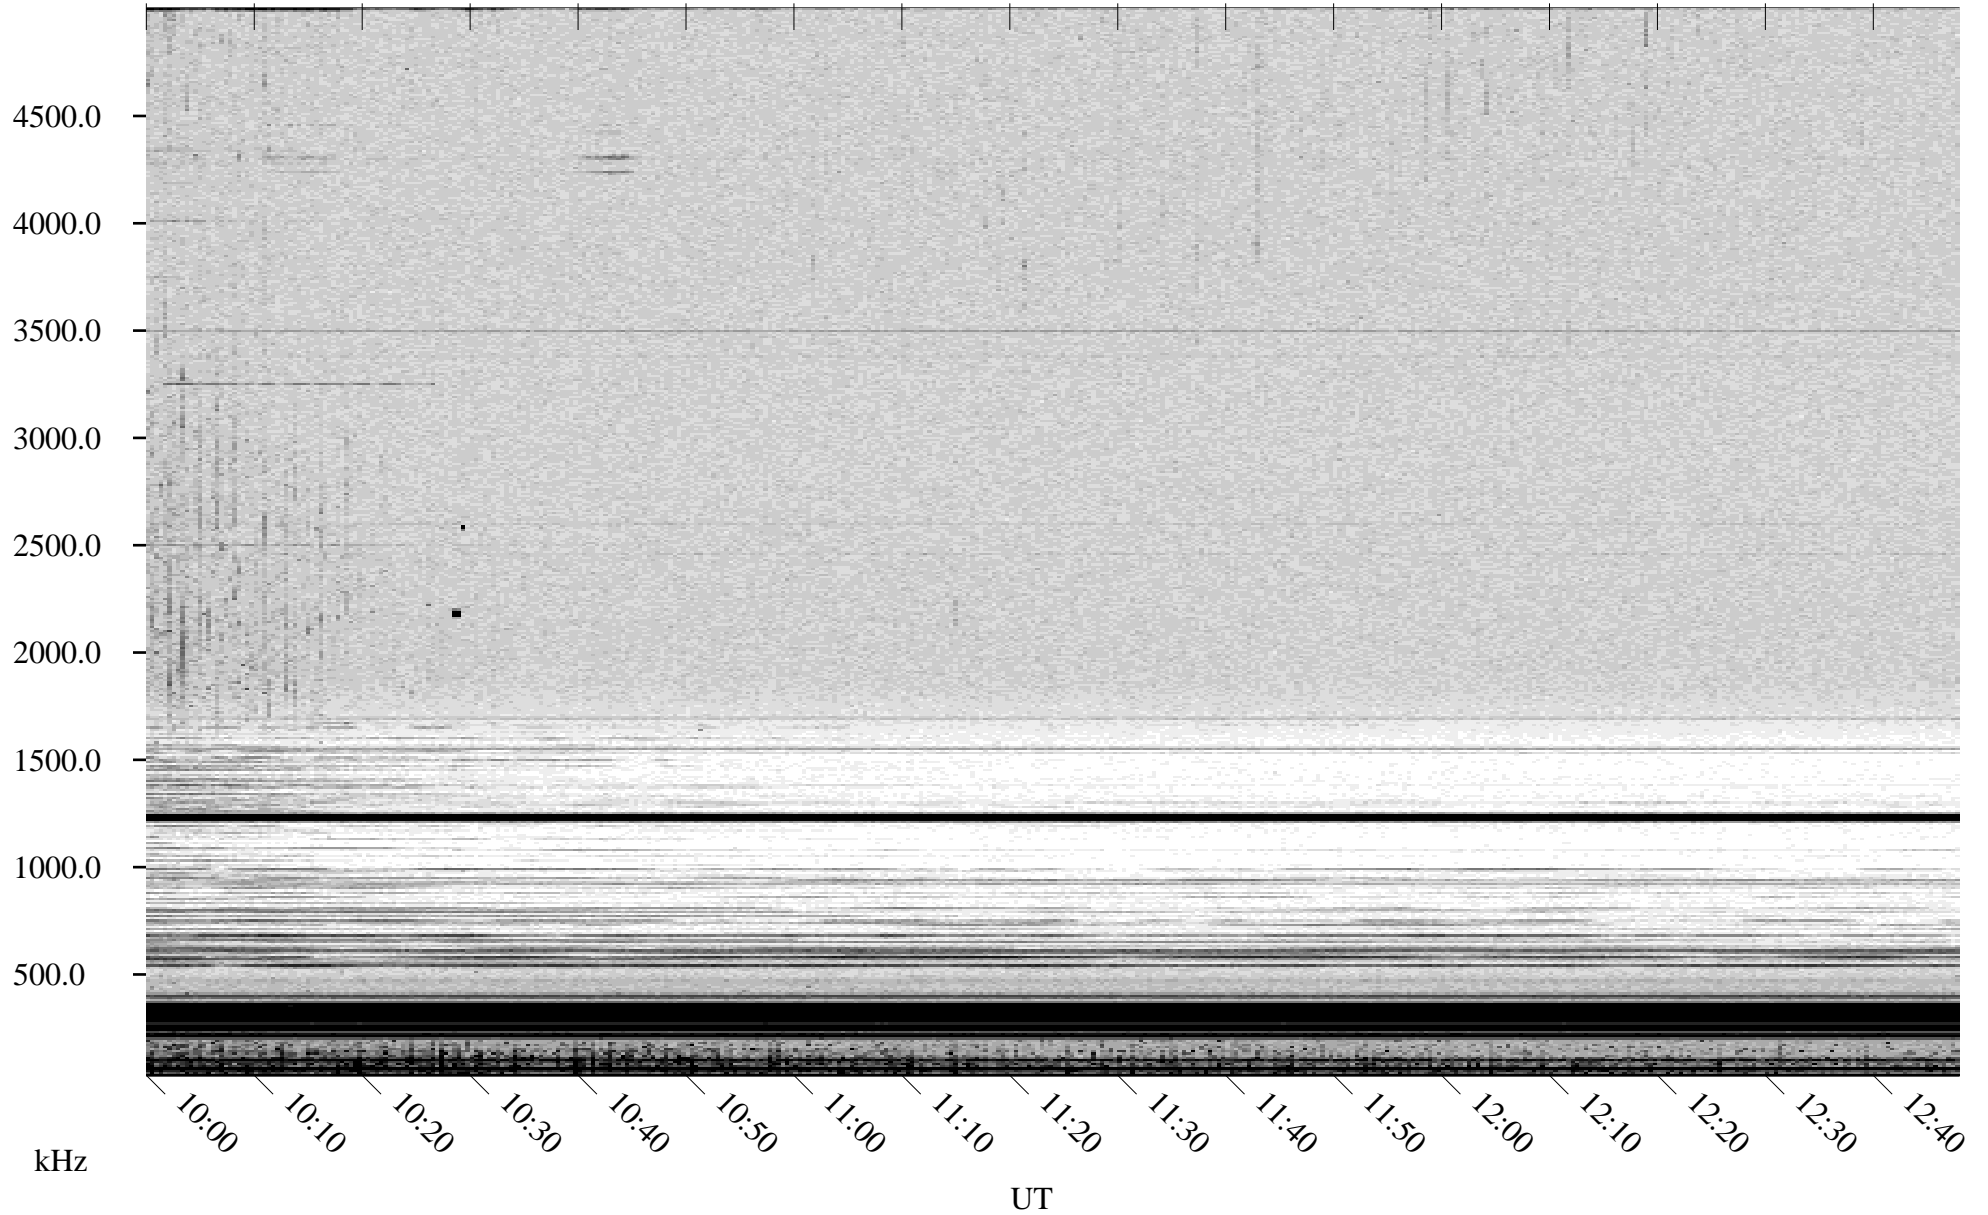

06/29/2001 Churchill, Manitoba

Linear Scale Black = 161 White = 15

ch01180l.r01m max_12

Page 1

06/29/2001 Churchill, Manitoba

Linear Scale Black = 161 White = 15

ch01180l.r01m max_12

Page 2

06/30/2001 Churchill, Manitoba

Linear Scale Black = 161 White = 15

ch01180l.r01m max_12

Page 3

06/30/2001 Churchill, Manitoba

Linear Scale Black = 161 White = 15

ch01180l.r01m max_12

Page 4

06/30/2001 Churchill, Manitoba

Linear Scale Black = 161 White = 15

ch01180l.r01m max_12

Page 5

06/30/2001 Churchill, Manitoba

Linear Scale Black = 161 White = 15

ch01180l.r01m max_12

Page 6

06/30/2001 Churchill, Manitoba

Linear Scale Black = 161 White = 15

ch01180l.r01m max_12

Page 7

06/30/2001 Churchill, Manitoba

Linear Scale Black = 161 White = 15

ch01180l.r01m max_12

Page 8