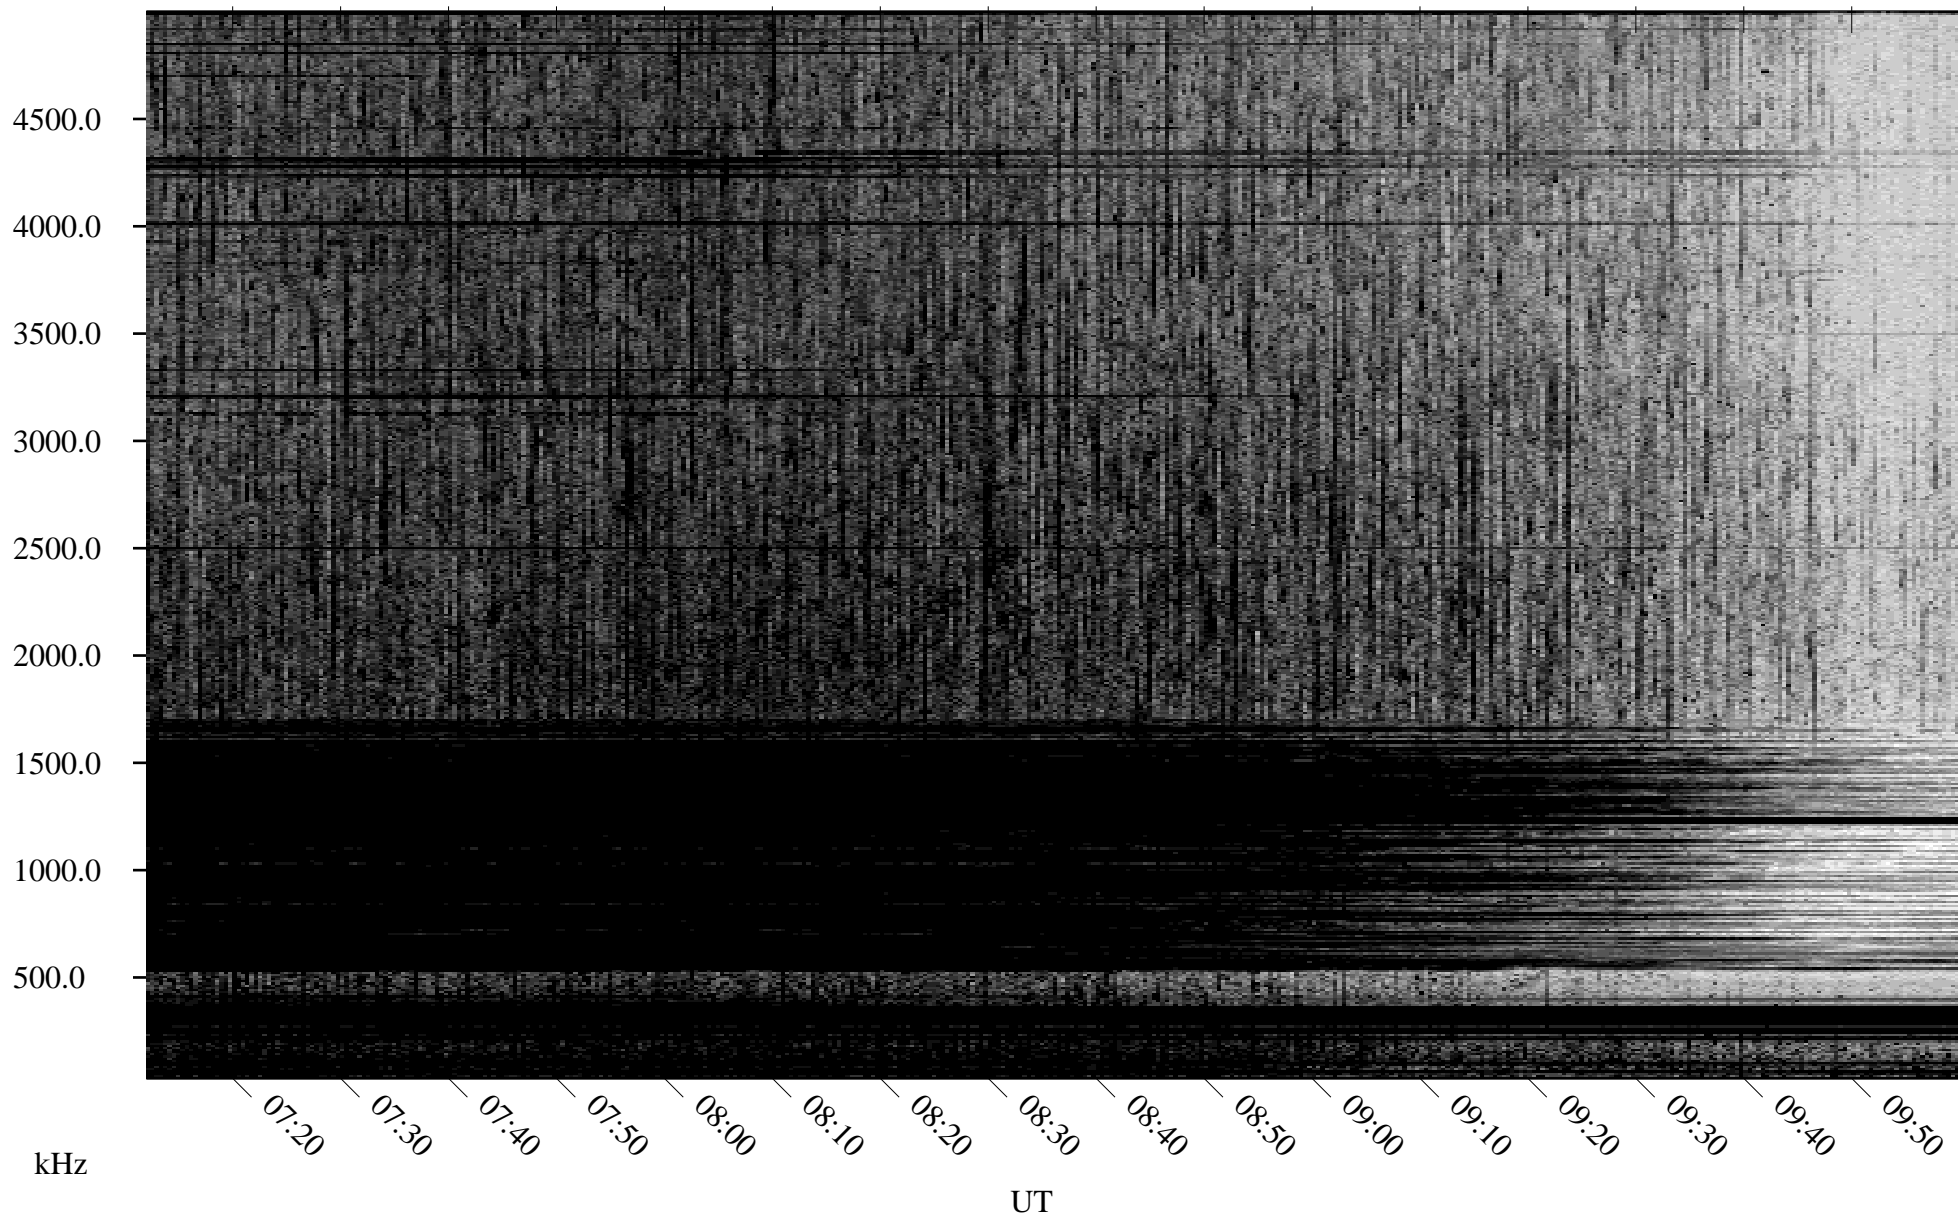

06/29/2001 Churchill, Manitoba

Linear Scale Black = 161 White = 15

ch01180l.r01m max_12

Page 1

06/29/2001 Churchill, Manitoba

Linear Scale Black = 161 White = 15

ch01180l.r01m max_12

Page 2

06/30/2001 Churchill, Manitoba

Linear Scale Black = 161 White = 15

ch01180l.r01m max_12

Page 3

06/30/2001 Churchill, Manitoba

Linear Scale Black = 161 White = 15

ch01180l.r01m max_12

Page 4

06/30/2001 Churchill, Manitoba

Linear Scale Black = 161 White = 15

ch01180l.r01m max_12

Page 5

06/30/2001 Churchill, Manitoba

Linear Scale Black = 161 White = 15

ch01180l.r01m max_12

Page 6

06/30/2001 Churchill, Manitoba

Linear Scale Black = 161 White = 15

ch01180l.r01m max_12

Page 7

06/30/2001 Churchill, Manitoba

Linear Scale Black = 161 White = 15

ch01180l.r01m max_12

Page 8