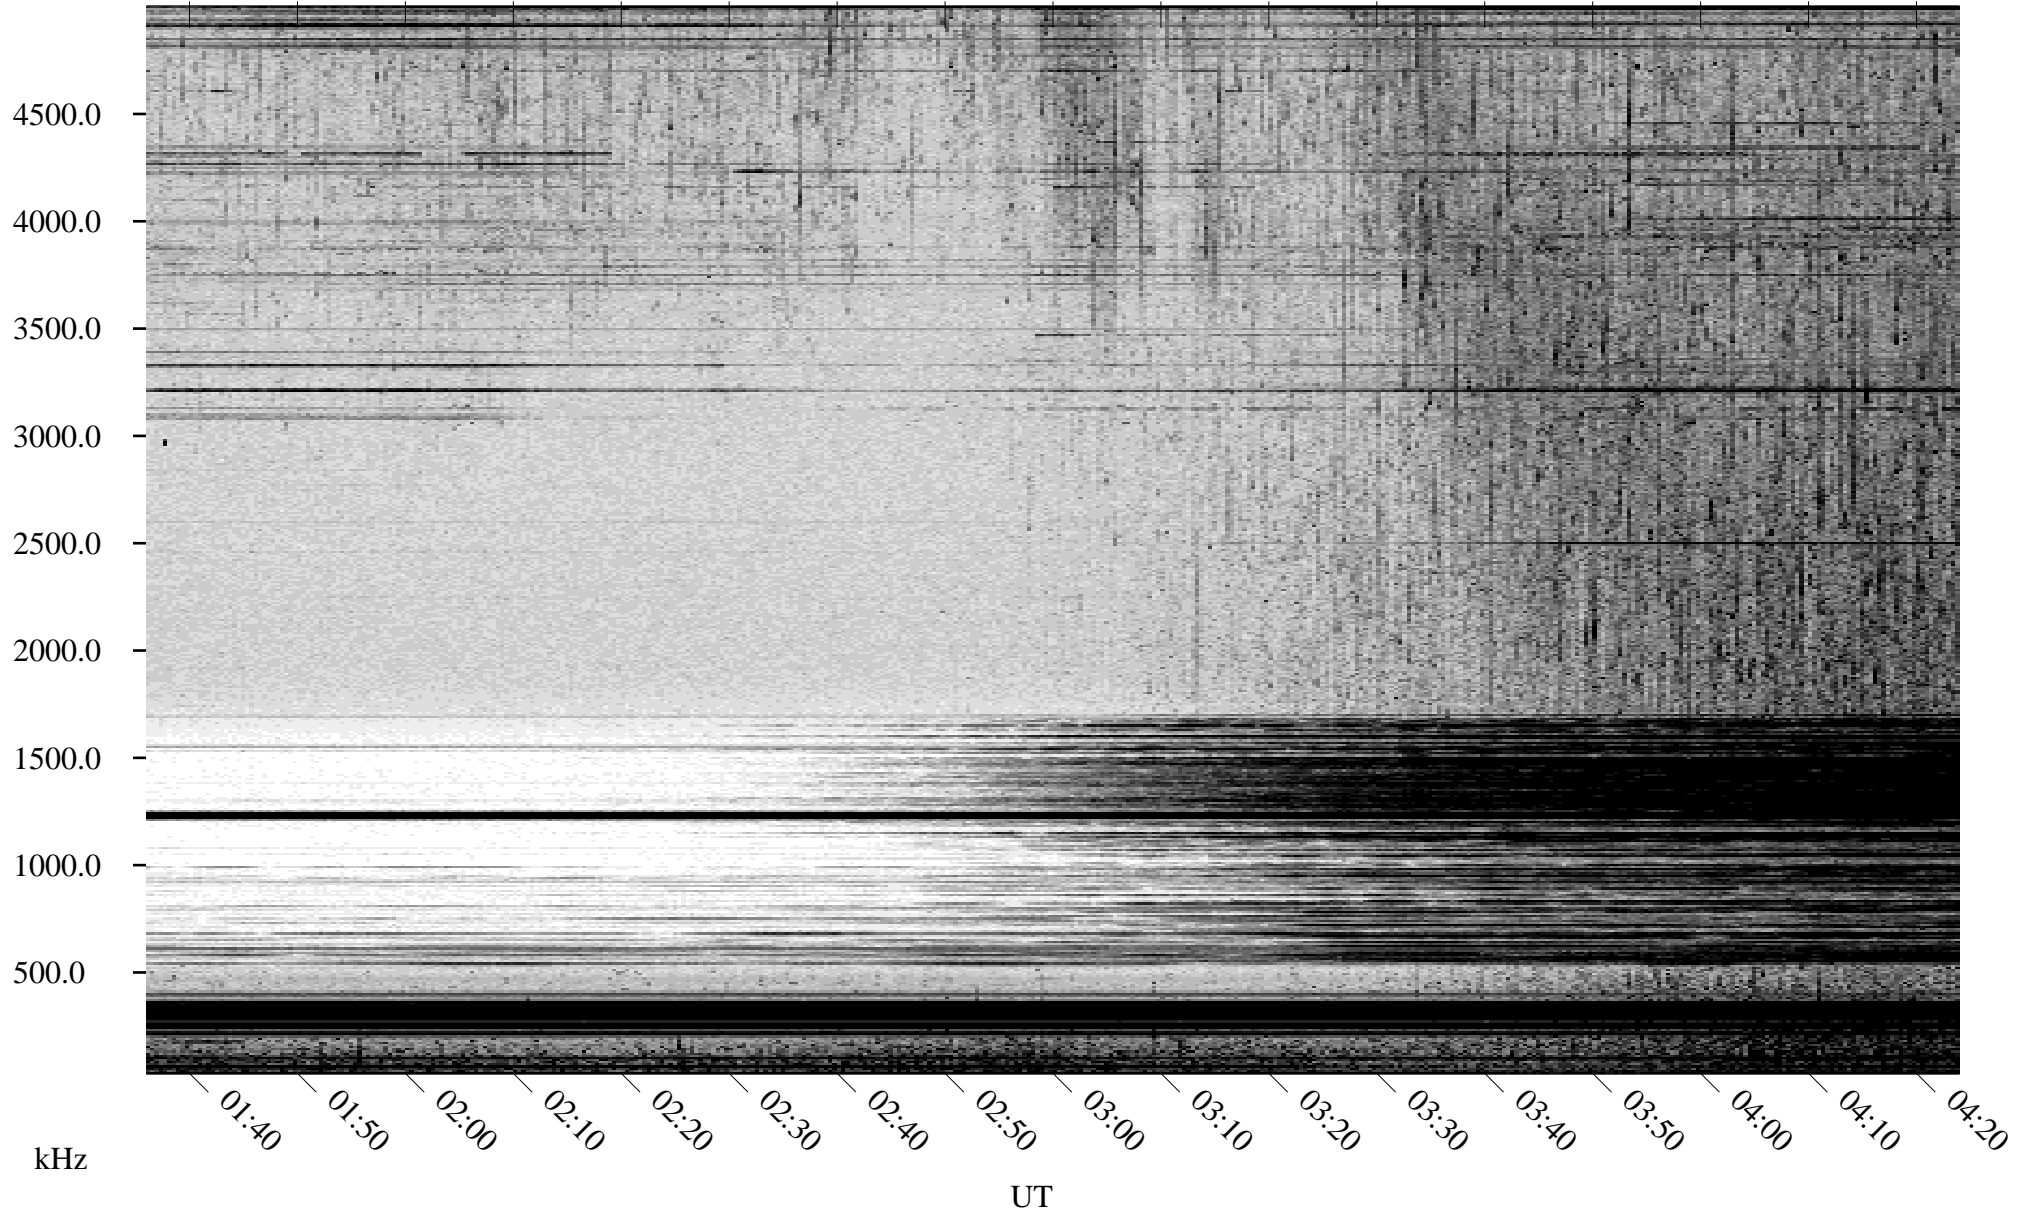

06/29/2001 Churchill, Manitoba

Linear Scale Black = 161 White = 15

ch01180l.r01m max_12

Page 1

06/29/2001 Churchill, Manitoba

Linear Scale Black = 161 White = 15

ch01180l.r01m max_12

Page 2

06/30/2001 Churchill, Manitoba

Linear Scale Black = 161 White = 15

ch01180l.r01m max_12

Page 3

06/30/2001 Churchill, Manitoba

Linear Scale Black = 161 White = 15

ch01180l.r01m max_12

Page 4

06/30/2001 Churchill, Manitoba

Linear Scale Black = 161 White = 15

ch01180l.r01m max_12

Page 5

06/30/2001 Churchill, Manitoba

Linear Scale Black = 161 White = 15

ch01180l.r01m max_12

Page 6

06/30/2001 Churchill, Manitoba

Linear Scale Black = 161 White = 15

ch01180l.r01m max_12

Page 7

06/30/2001 Churchill, Manitoba

Linear Scale Black = 161 White = 15

ch01180l.r01m max_12

Page 8