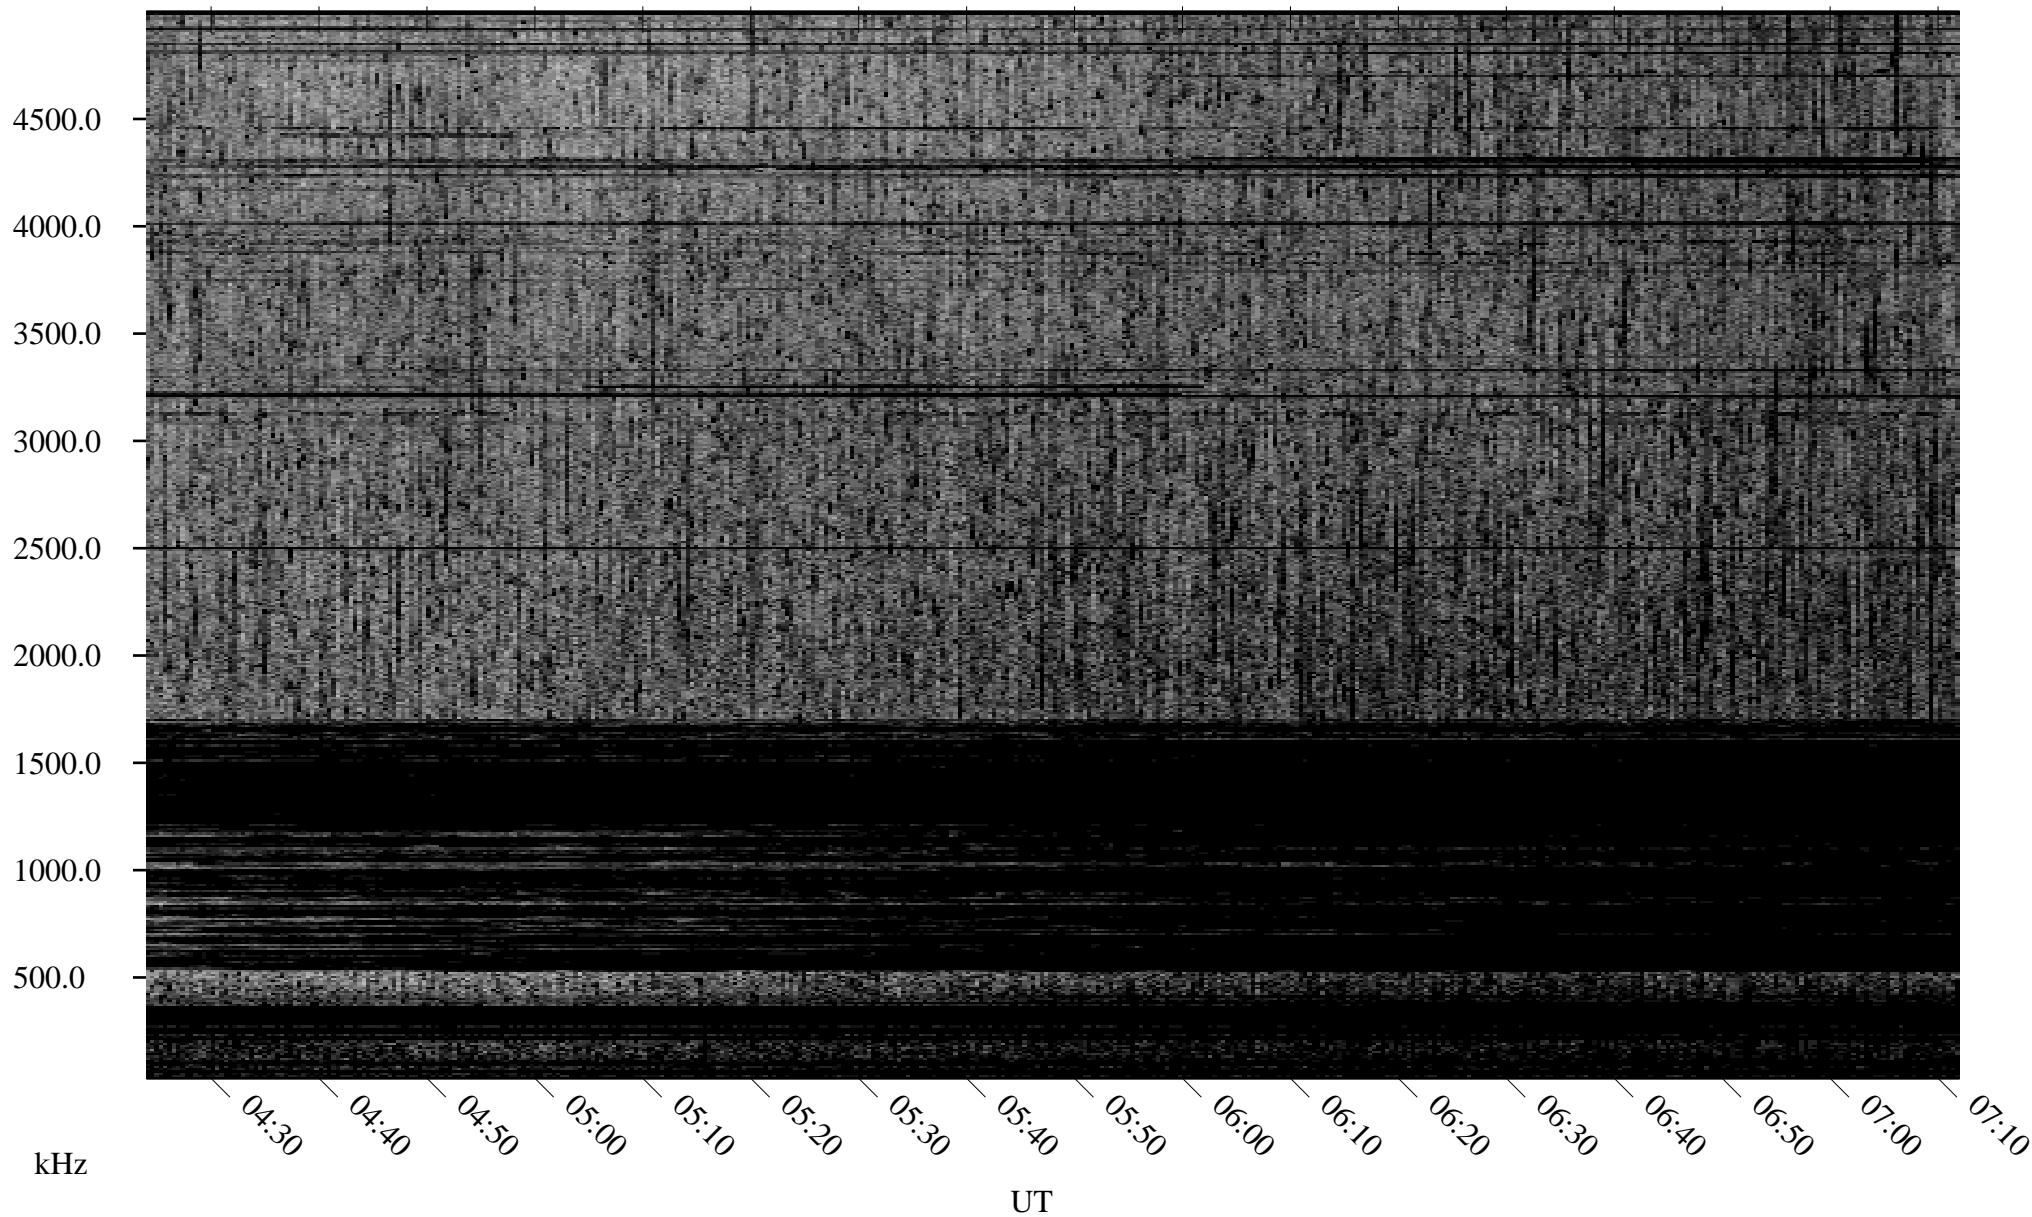

06/29/2001 Churchill, Manitoba

Linear Scale Black = 161 White = 15

ch01180l.r01m max_12

Page 1

06/29/2001 Churchill, Manitoba

Linear Scale Black = 161 White = 15

ch01180l.r01m max_12

Page 2

06/30/2001 Churchill, Manitoba

Linear Scale Black = 161 White = 15

ch01180l.r01m max_12

Page 3

06/30/2001 Churchill, Manitoba

Linear Scale Black = 161 White = 15

ch01180l.r01m max_12

Page 4

06/30/2001 Churchill, Manitoba

Linear Scale Black = 161 White = 15

ch01180l.r01m max_12

Page 5

06/30/2001 Churchill, Manitoba

Linear Scale Black = 161 White = 15

ch01180l.r01m max_12

Page 6

06/30/2001 Churchill, Manitoba

Linear Scale Black = 161 White = 15

ch01180l.r01m max_12

Page 7

06/30/2001 Churchill, Manitoba

Linear Scale Black = 161 White = 15

ch01180l.r01m max_12

Page 8