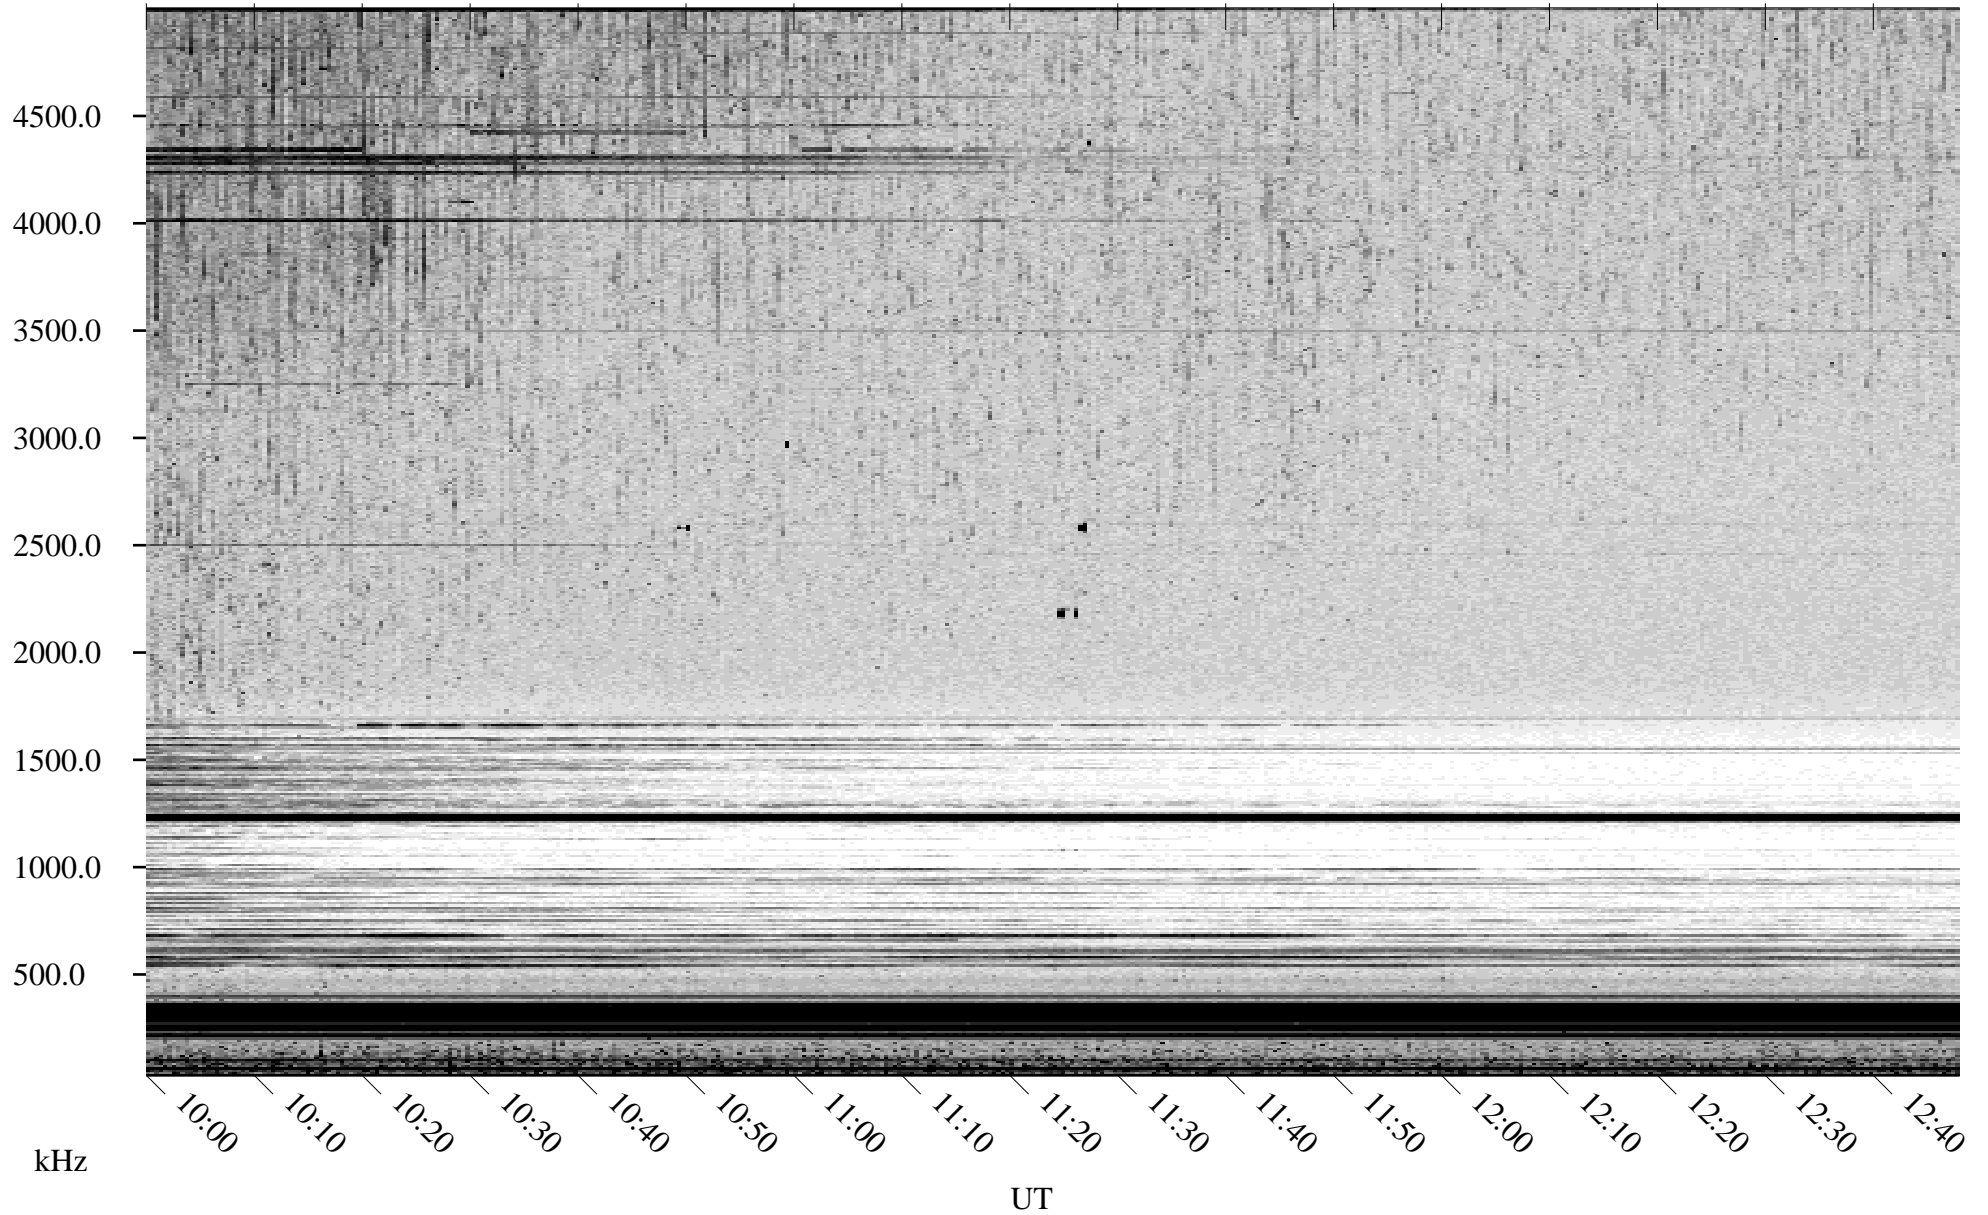

# 07/01/2001 Churchill, Manitoba

Linear Scale    Black = 161    White = 15

ch011811.r00m max\_12

Page 5

# 07/01/2001 Churchill, Manitoba

Linear Scale    Black = 161    White = 15

ch011811.r00m max\_12

Page 6

# 07/01/2001 Churchill, Manitoba

Linear Scale    Black = 161    White = 15

ch011811.r00m max\_12

Page 7