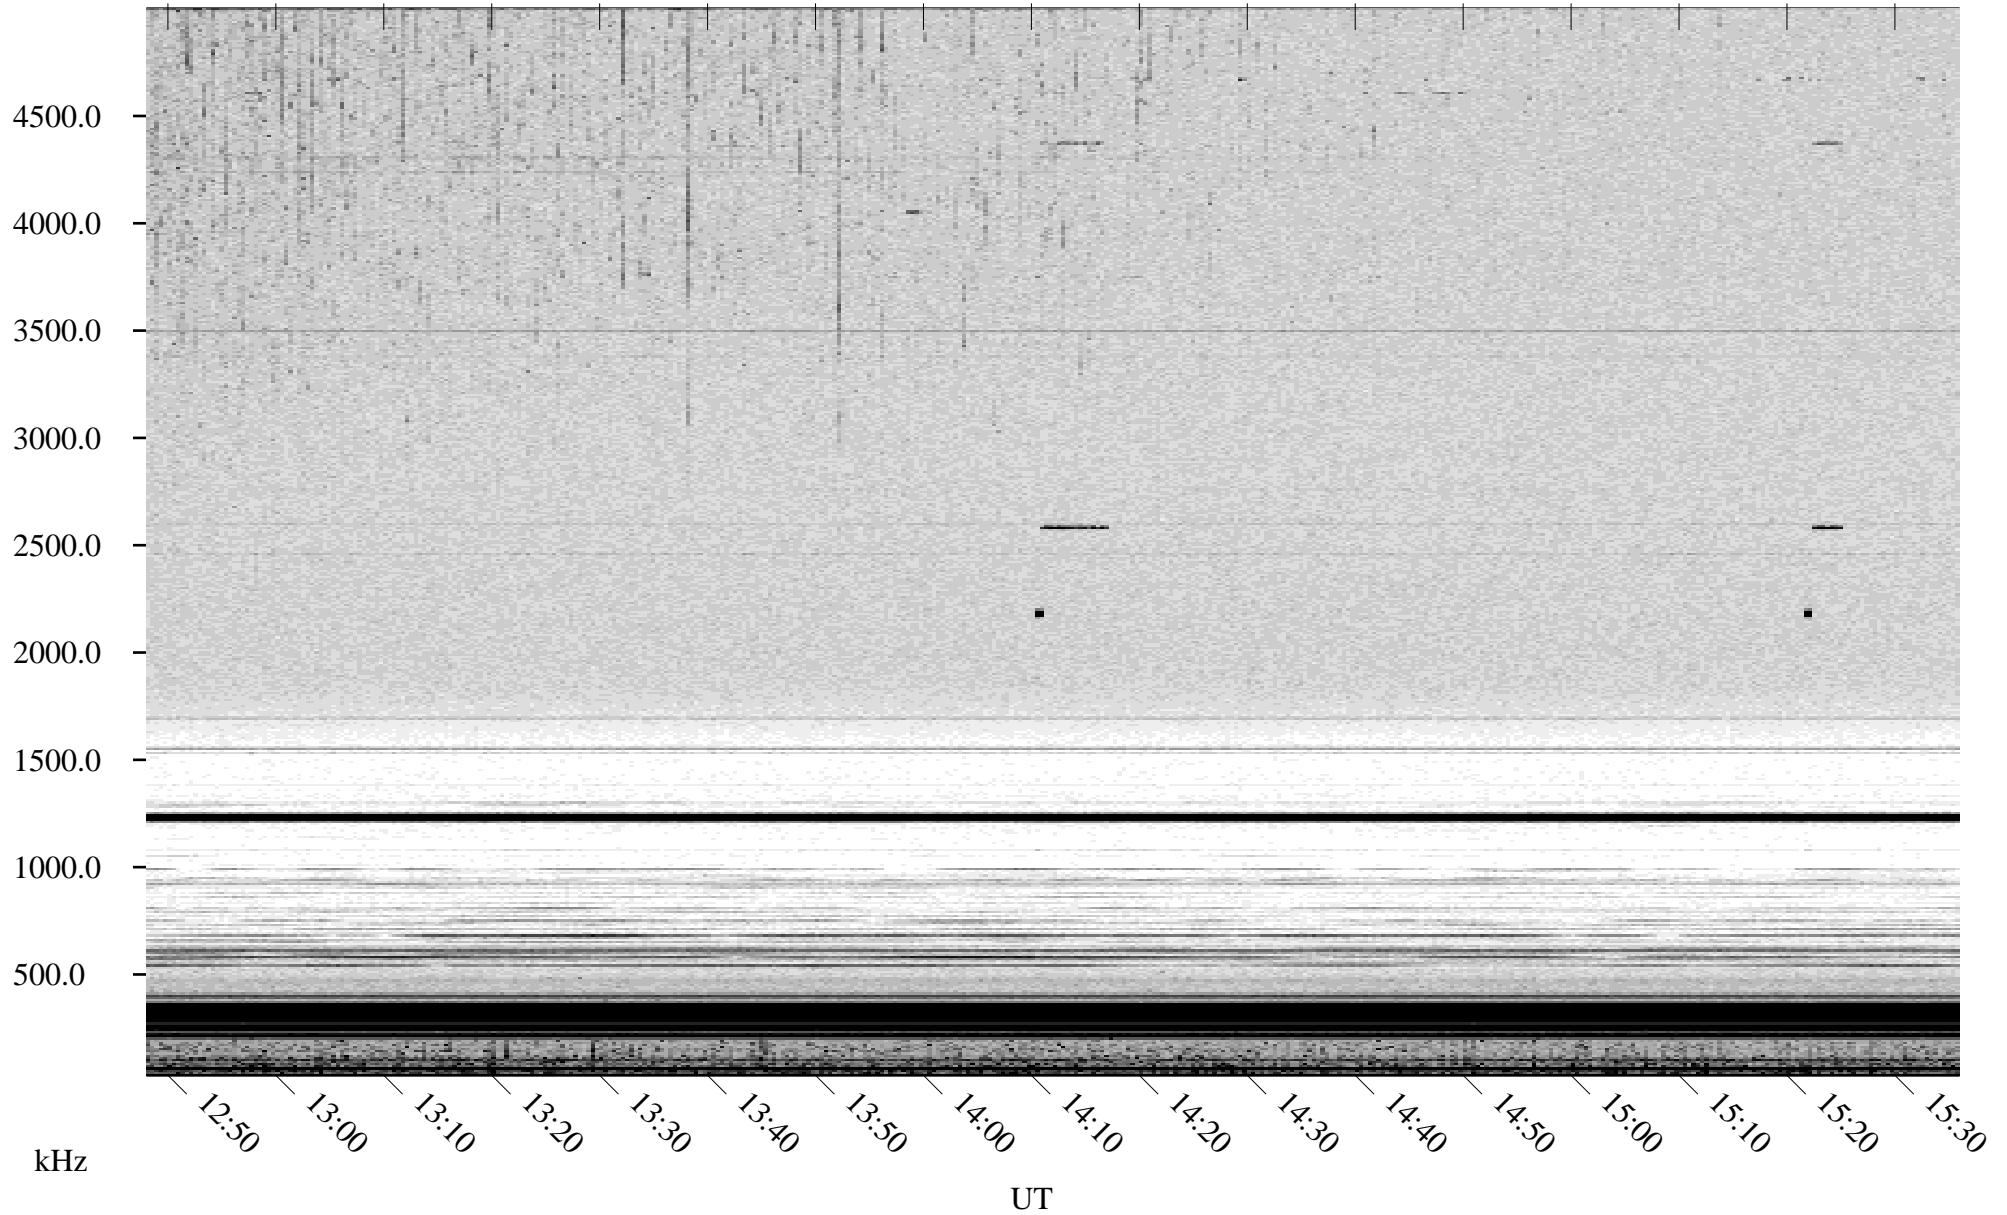

# 07/01/2001 Churchill, Manitoba

Linear Scale    Black = 161    White = 15

ch011811.r00m max\_12

Page 5

# 07/01/2001 Churchill, Manitoba

Linear Scale    Black = 161    White = 15

ch011811.r00m max\_12

Page 6

# 07/01/2001 Churchill, Manitoba

Linear Scale    Black = 161    White = 15

ch011811.r00m max\_12

Page 7

# 07/01/2001 Churchill, Manitoba

Linear Scale    Black = 161    White = 15

ch011811.r00m max\_12

Page 8