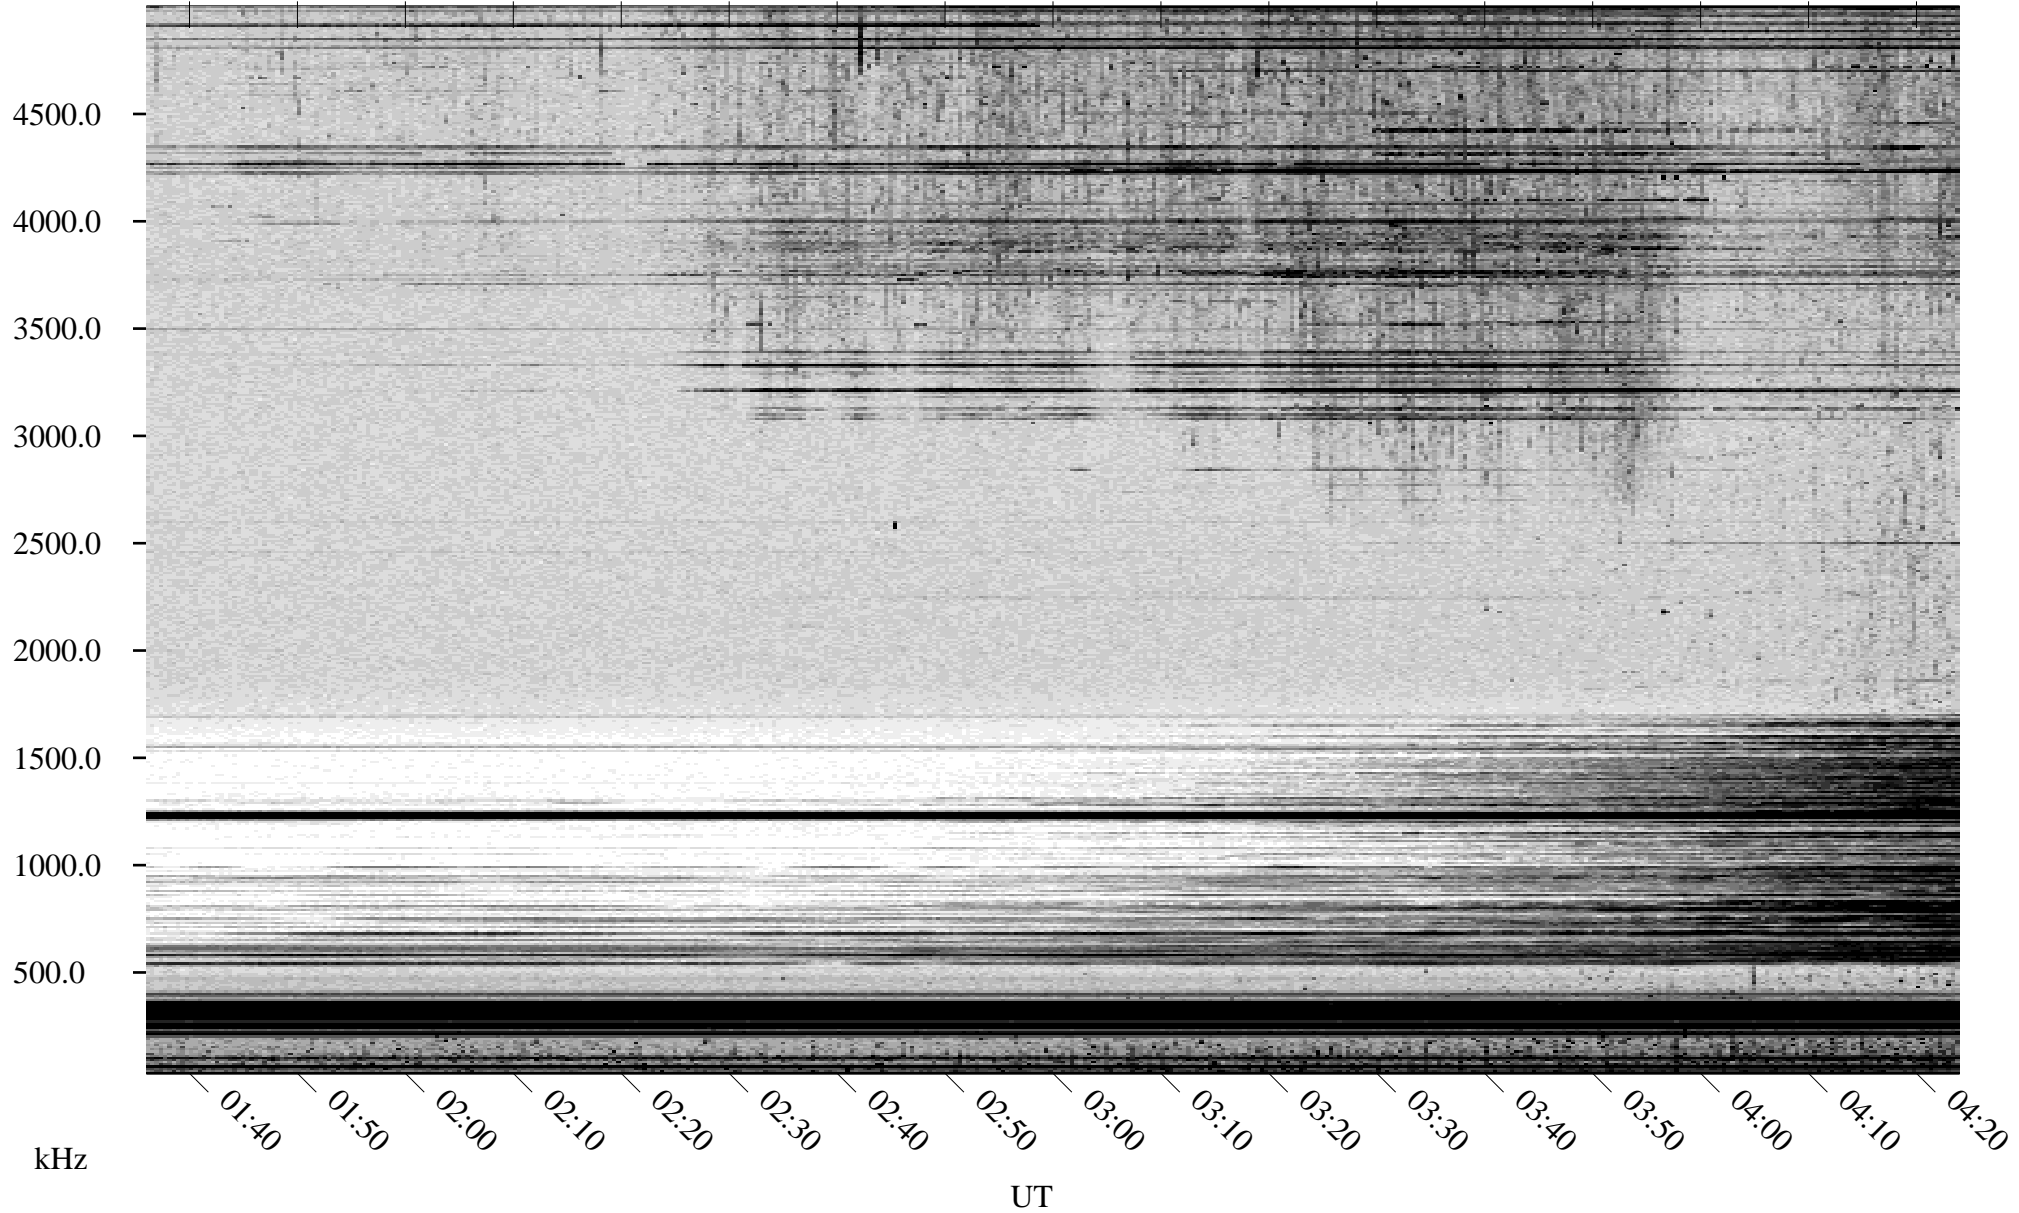

# 06/30/2001 Churchill, Manitoba

Linear Scale    Black = 161    White = 15

ch011811.r00m max\_12

Page 1

# 06/30/2001 Churchill, Manitoba

Linear Scale    Black = 161    White = 15

ch011811.r00m max\_12

Page 2

# 07/01/2001 Churchill, Manitoba

Linear Scale    Black = 161    White = 15

ch011811.r00m max\_12

Page 3

# 07/01/2001 Churchill, Manitoba

Linear Scale    Black = 161    White = 15

ch011811.r00m max\_12

Page 4