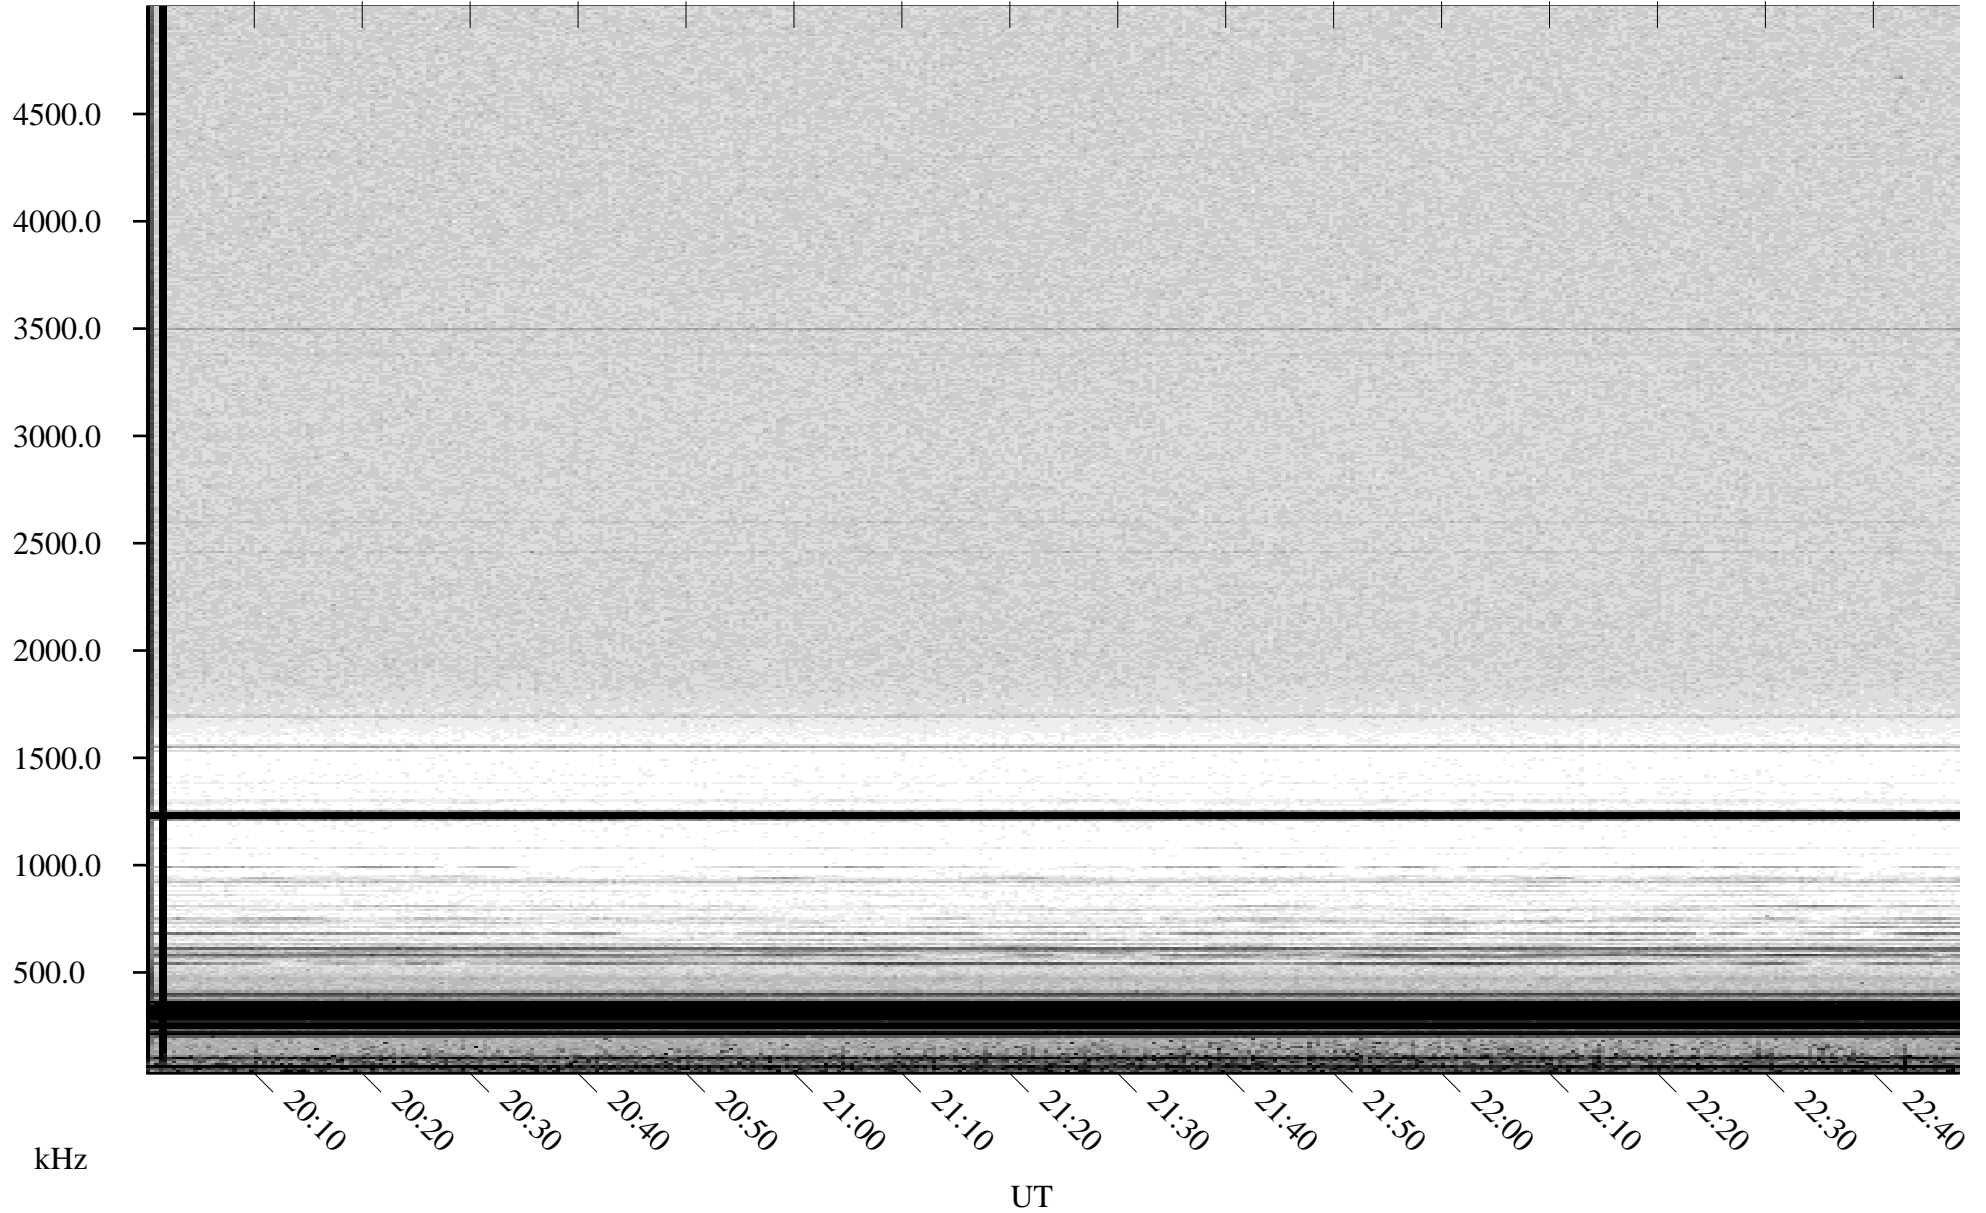

# 06/30/2001 Churchill, Manitoba

Linear Scale    Black = 161    White = 15

ch011811.r00m max\_12

Page 1

# 06/30/2001 Churchill, Manitoba

Linear Scale    Black = 161    White = 15

ch011811.r00m max\_12

Page 2

# 07/01/2001 Churchill, Manitoba

Linear Scale    Black = 161    White = 15

ch011811.r00m max\_12

Page 3

# 07/01/2001 Churchill, Manitoba

Linear Scale    Black = 161    White = 15

ch011811.r00m max\_12

Page 4