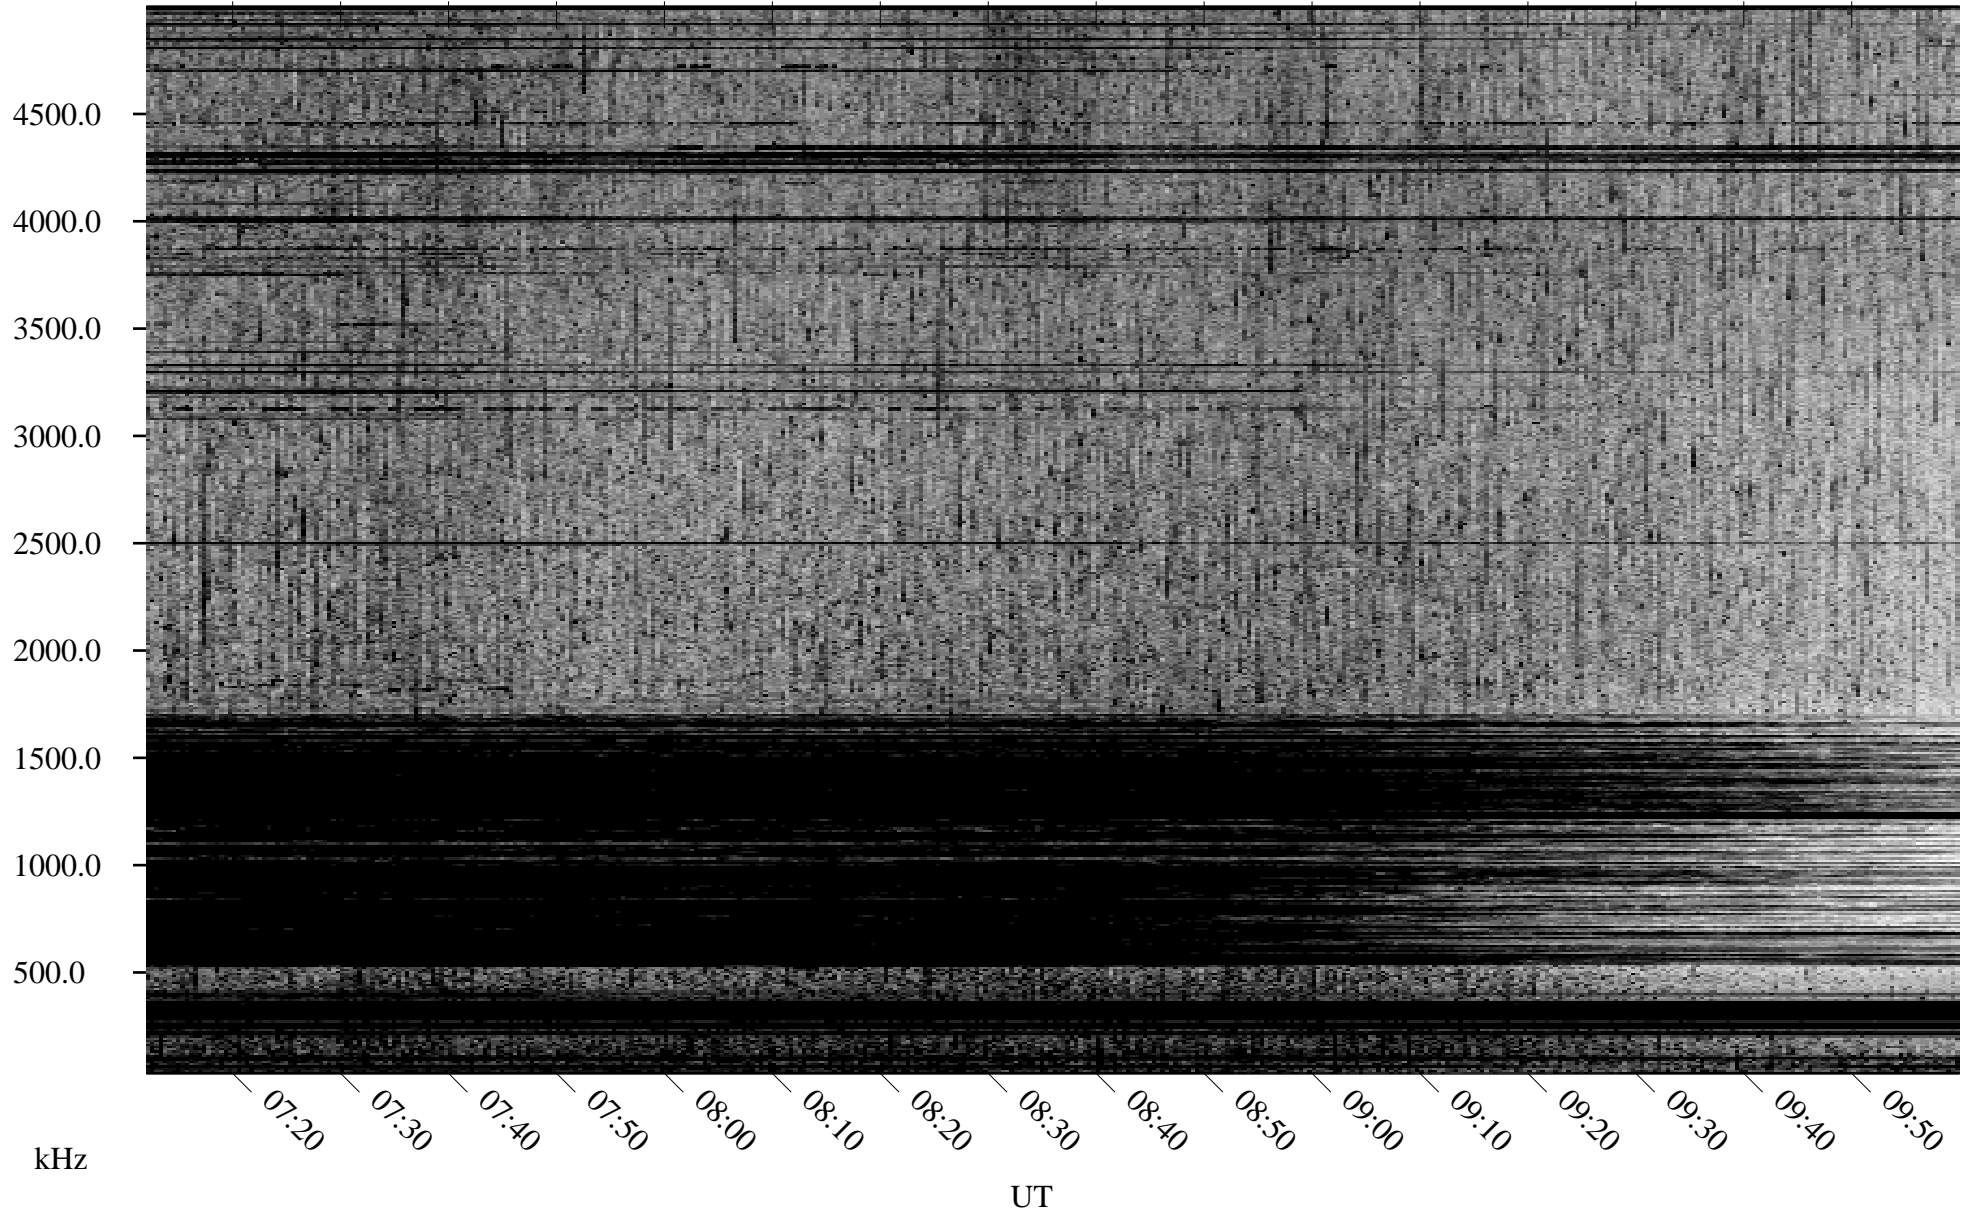

# 07/01/2001 Churchill, Manitoba

Linear Scale    Black = 161    White = 15

ch011811.r00m max\_12

Page 4

# 07/01/2001 Churchill, Manitoba

Linear Scale    Black = 161    White = 15

ch011811.r00m max\_12

Page 5

# 07/01/2001 Churchill, Manitoba

Linear Scale    Black = 161    White = 15

ch011811.r00m max\_12

Page 6