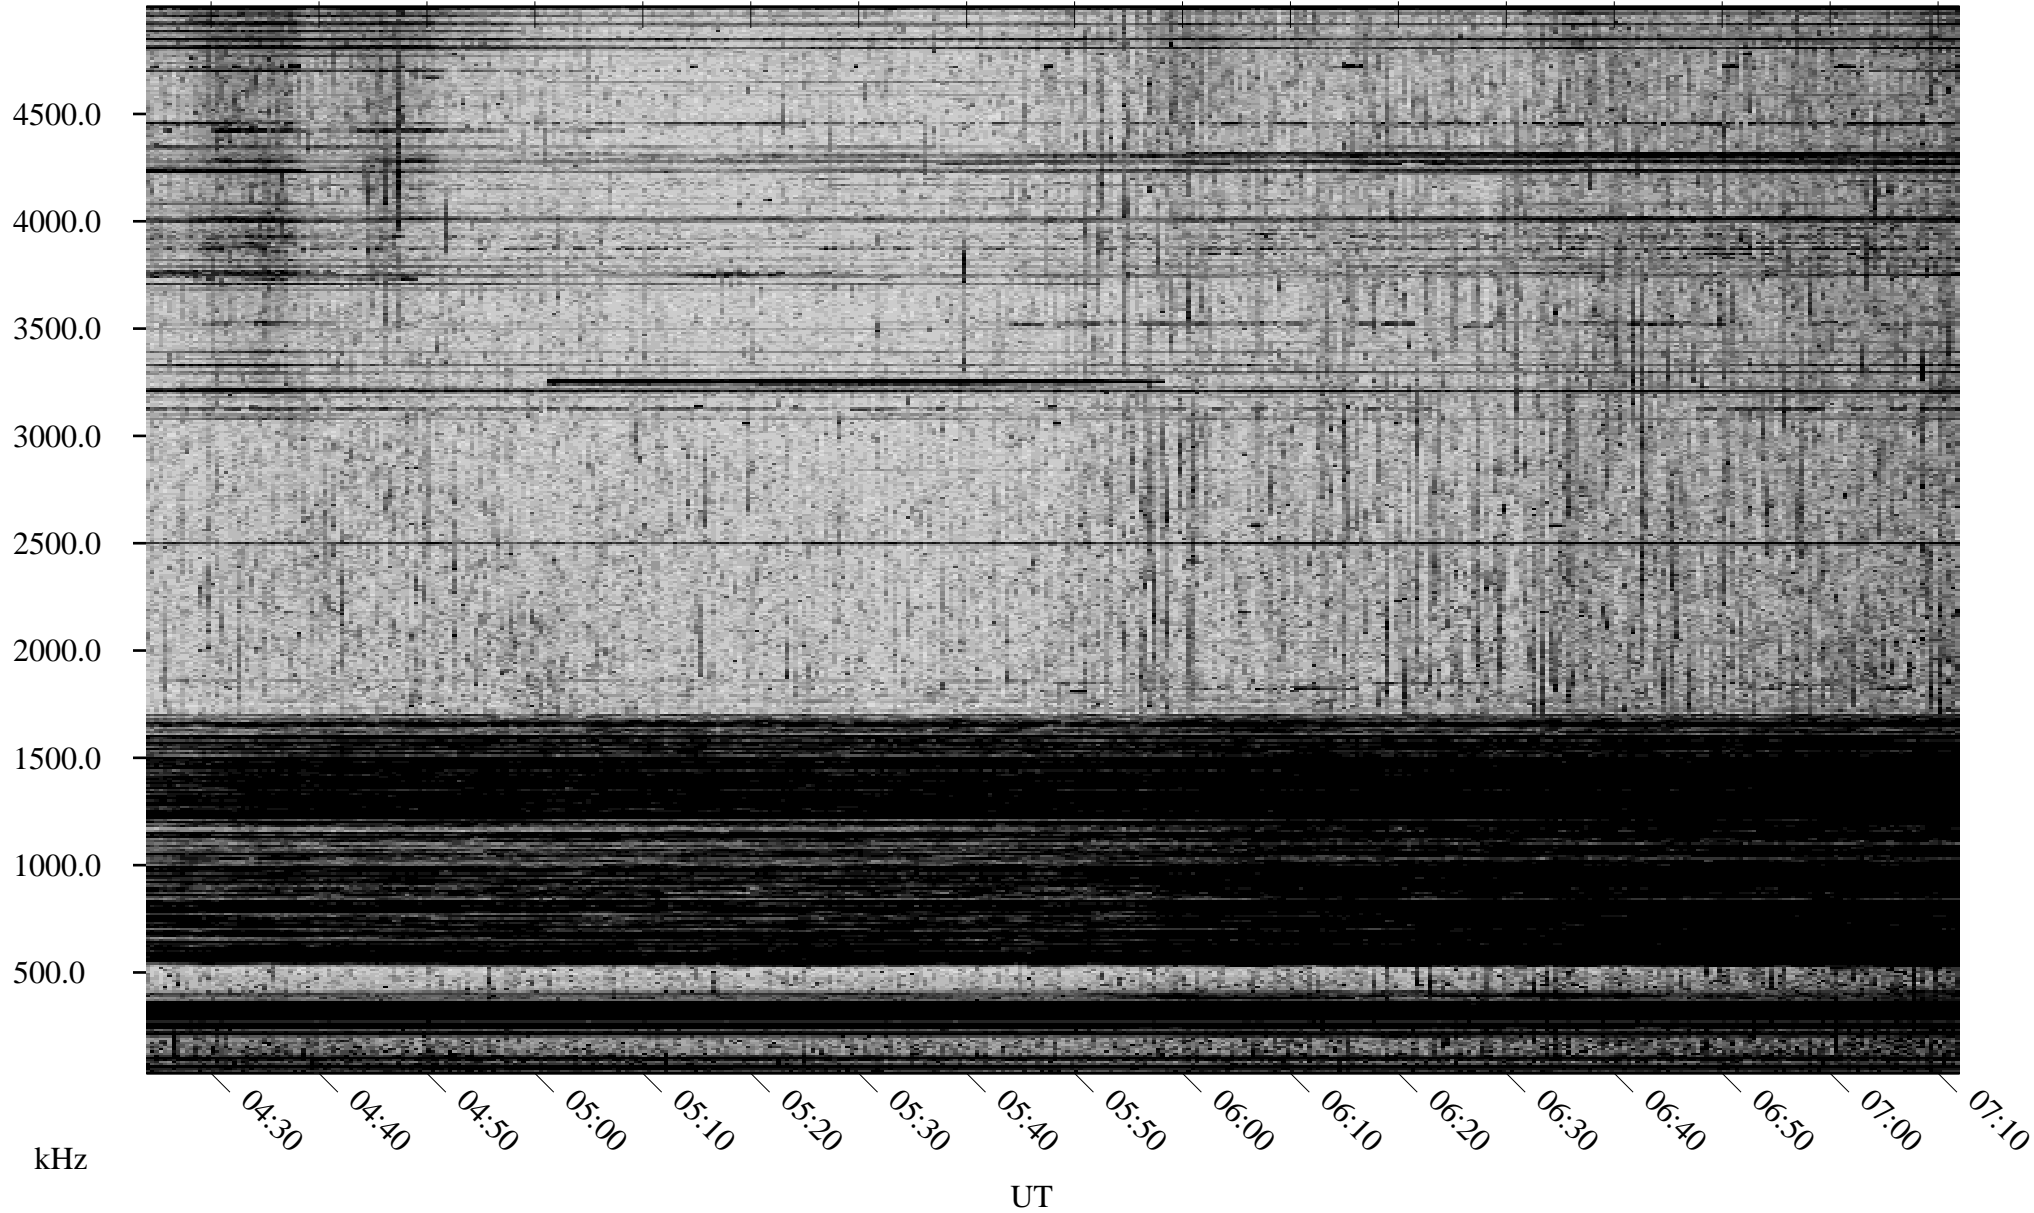

# 06/30/2001 Churchill, Manitoba

Linear Scale    Black = 161    White = 15

ch011811.r00m max\_12

Page 2

# 07/01/2001 Churchill, Manitoba

Linear Scale    Black = 161    White = 15

ch011811.r00m max\_12

Page 3

# 07/01/2001 Churchill, Manitoba

Linear Scale    Black = 161    White = 15

ch011811.r00m max\_12

Page 4

# 07/01/2001 Churchill, Manitoba

Linear Scale    Black = 161    White = 15

ch011811.r00m max\_12

Page 5