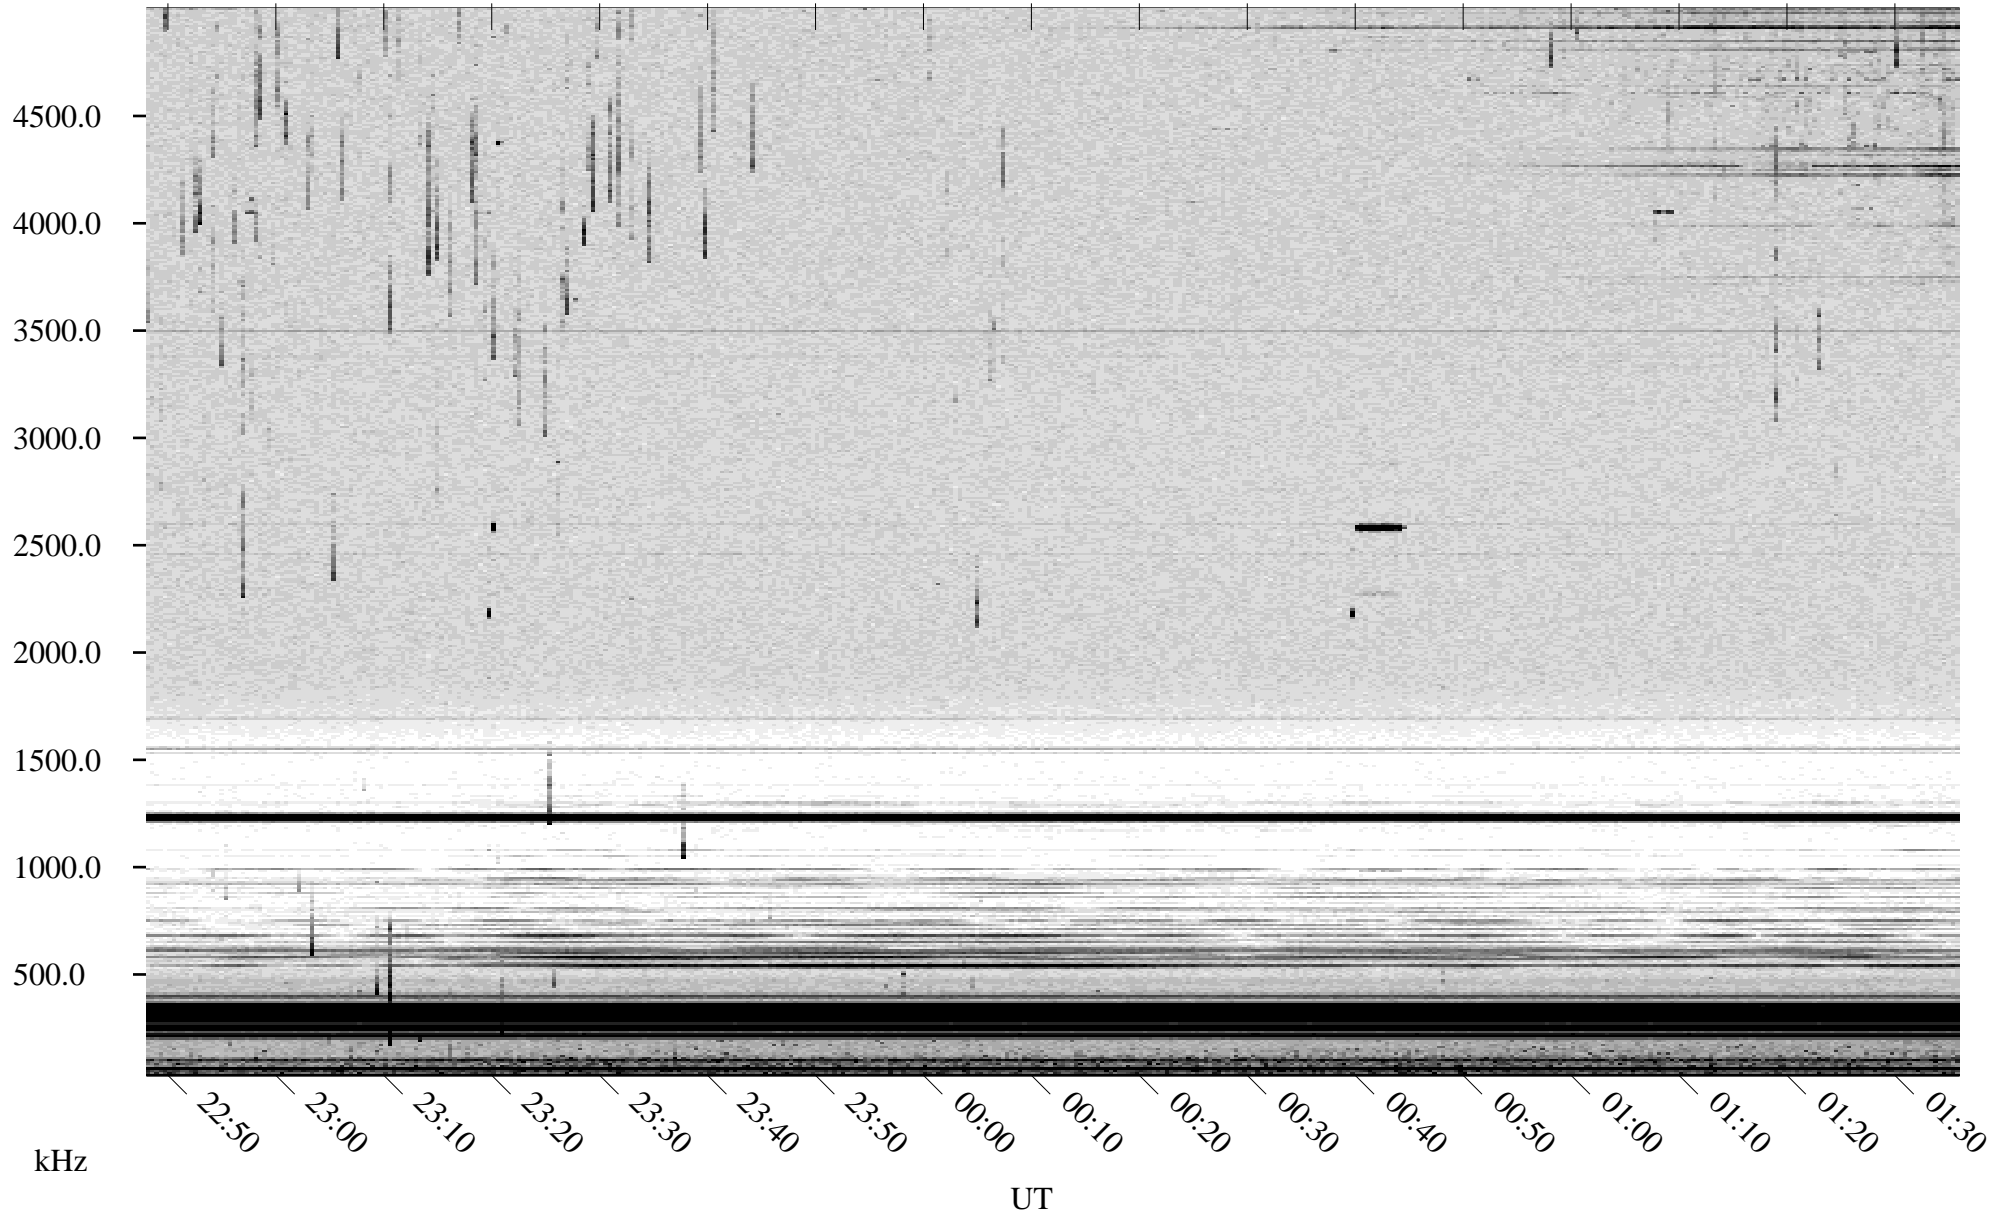

07/01/2001 Churchill, Manitoba

Linear Scale Black = 161 White = 15

ch01182l.r00m max_12

Page 1

07/01/2001 Churchill, Manitoba

Linear Scale Black = 161 White = 15

ch01182l.r00m max_12

Page 2

07/02/2001 Churchill, Manitoba

Linear Scale Black = 161 White = 15

ch01182l.r00m max_12

Page 3

07/02/2001 Churchill, Manitoba

Linear Scale Black = 161 White = 15

ch01182l.r00m max_12

Page 4

07/02/2001 Churchill, Manitoba

Linear Scale Black = 161 White = 15

ch01182l.r00m max_12

Page 5

07/02/2001 Churchill, Manitoba

Linear Scale Black = 161 White = 15

ch01182l.r00m max_12

07/02/2001 Churchill, Manitoba

Linear Scale Black = 161 White = 15

ch01182l.r00m max_12

Page 7

07/02/2001 Churchill, Manitoba

Linear Scale Black = 161 White = 15

ch01182l.r00m max_12