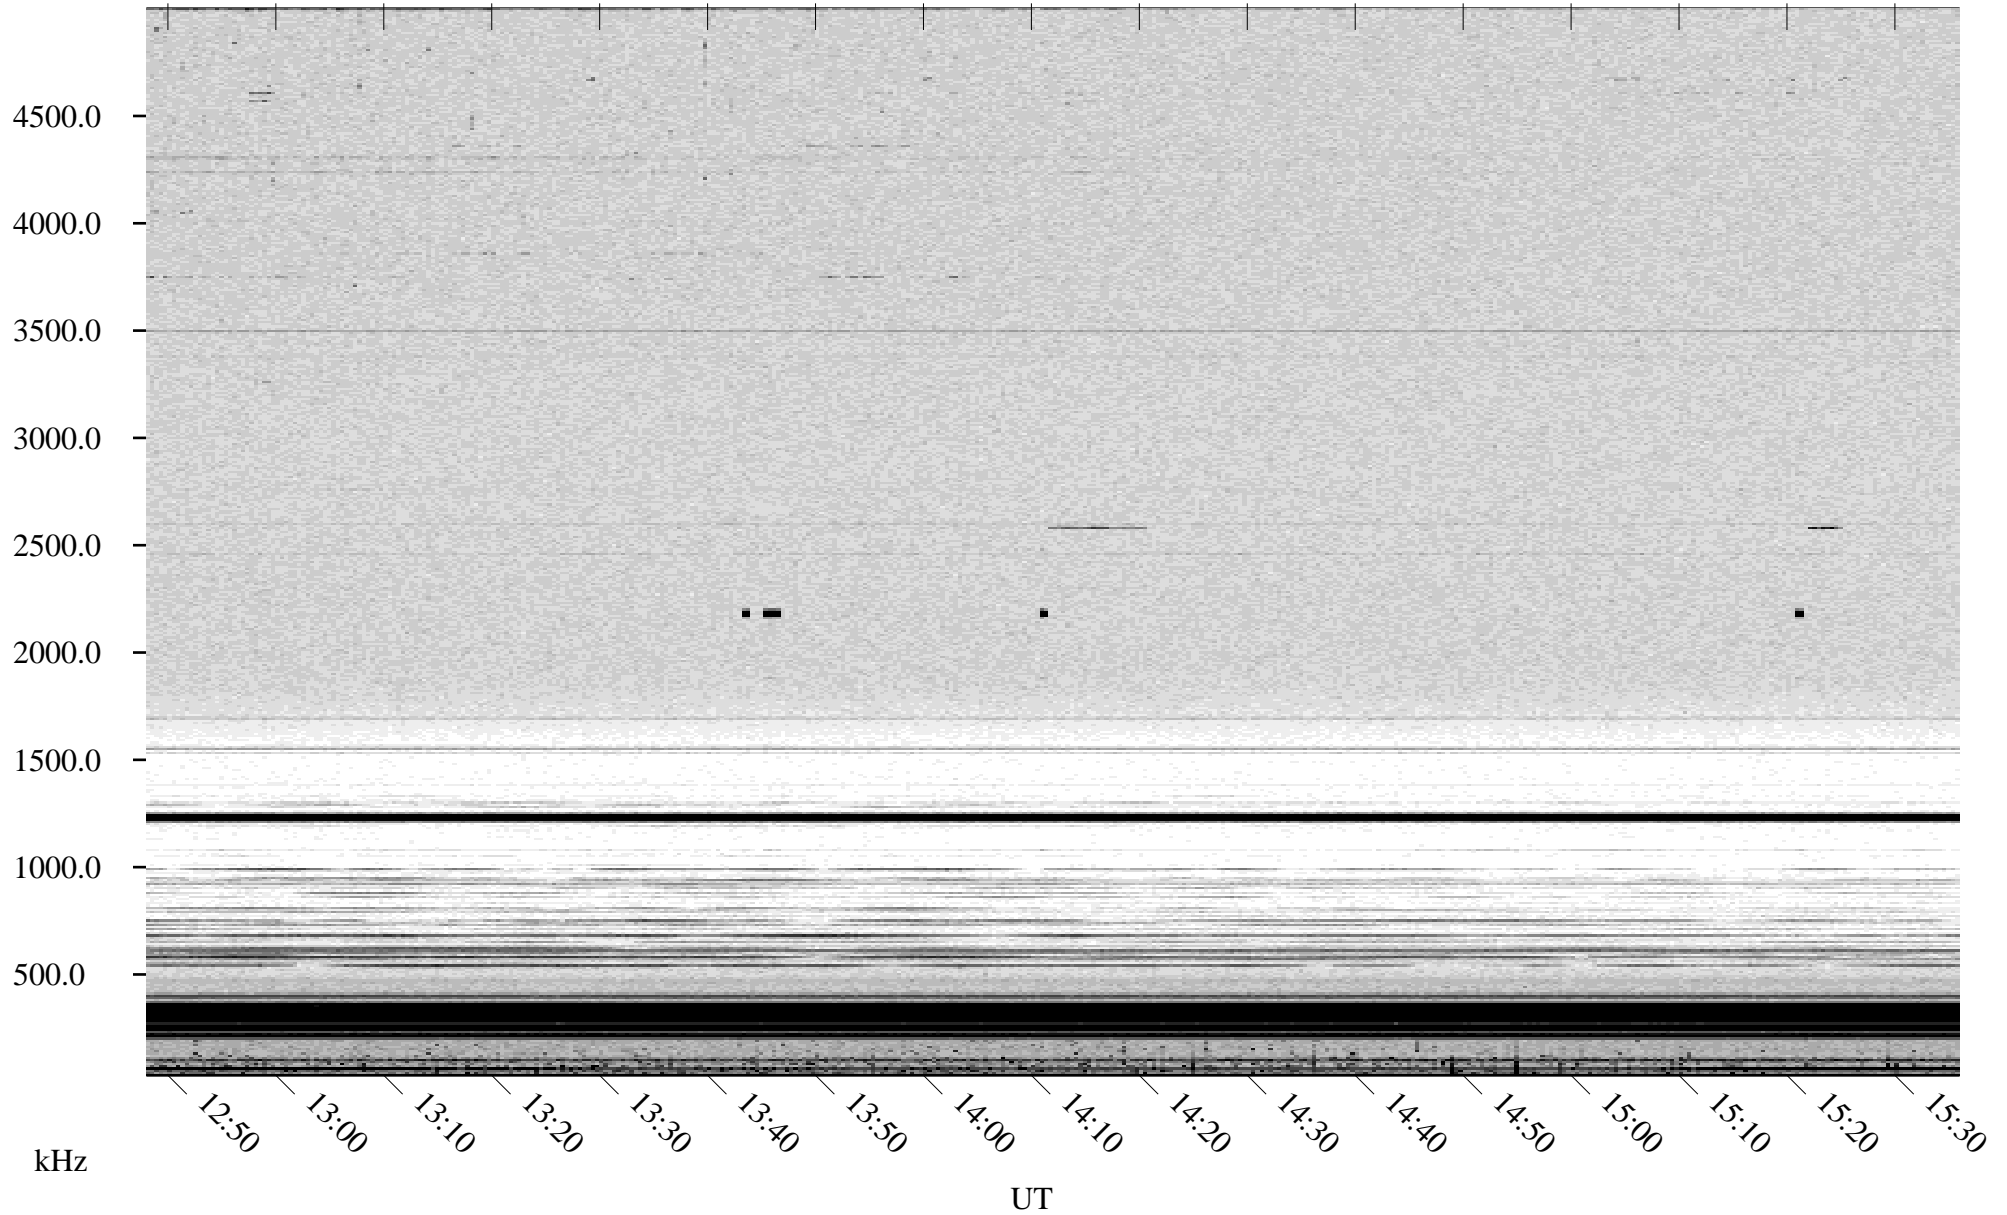

07/01/2001 Churchill, Manitoba

Linear Scale Black = 161 White = 15

ch01182l.r00m max_12

Page 1

07/01/2001 Churchill, Manitoba

Linear Scale Black = 161 White = 15

ch01182l.r00m max_12

Page 2

07/02/2001 Churchill, Manitoba

Linear Scale Black = 161 White = 15

ch01182l.r00m max_12

Page 3

07/02/2001 Churchill, Manitoba

Linear Scale Black = 161 White = 15

ch01182l.r00m max_12

Page 4

07/02/2001 Churchill, Manitoba

Linear Scale Black = 161 White = 15

ch01182l.r00m max_12

Page 5

07/02/2001 Churchill, Manitoba

Linear Scale Black = 161 White = 15

ch01182l.r00m max_12

07/02/2001 Churchill, Manitoba

Linear Scale Black = 161 White = 15

ch01182l.r00m max_12

Page 7

07/02/2001 Churchill, Manitoba

Linear Scale Black = 161 White = 15

ch01182l.r00m max_12