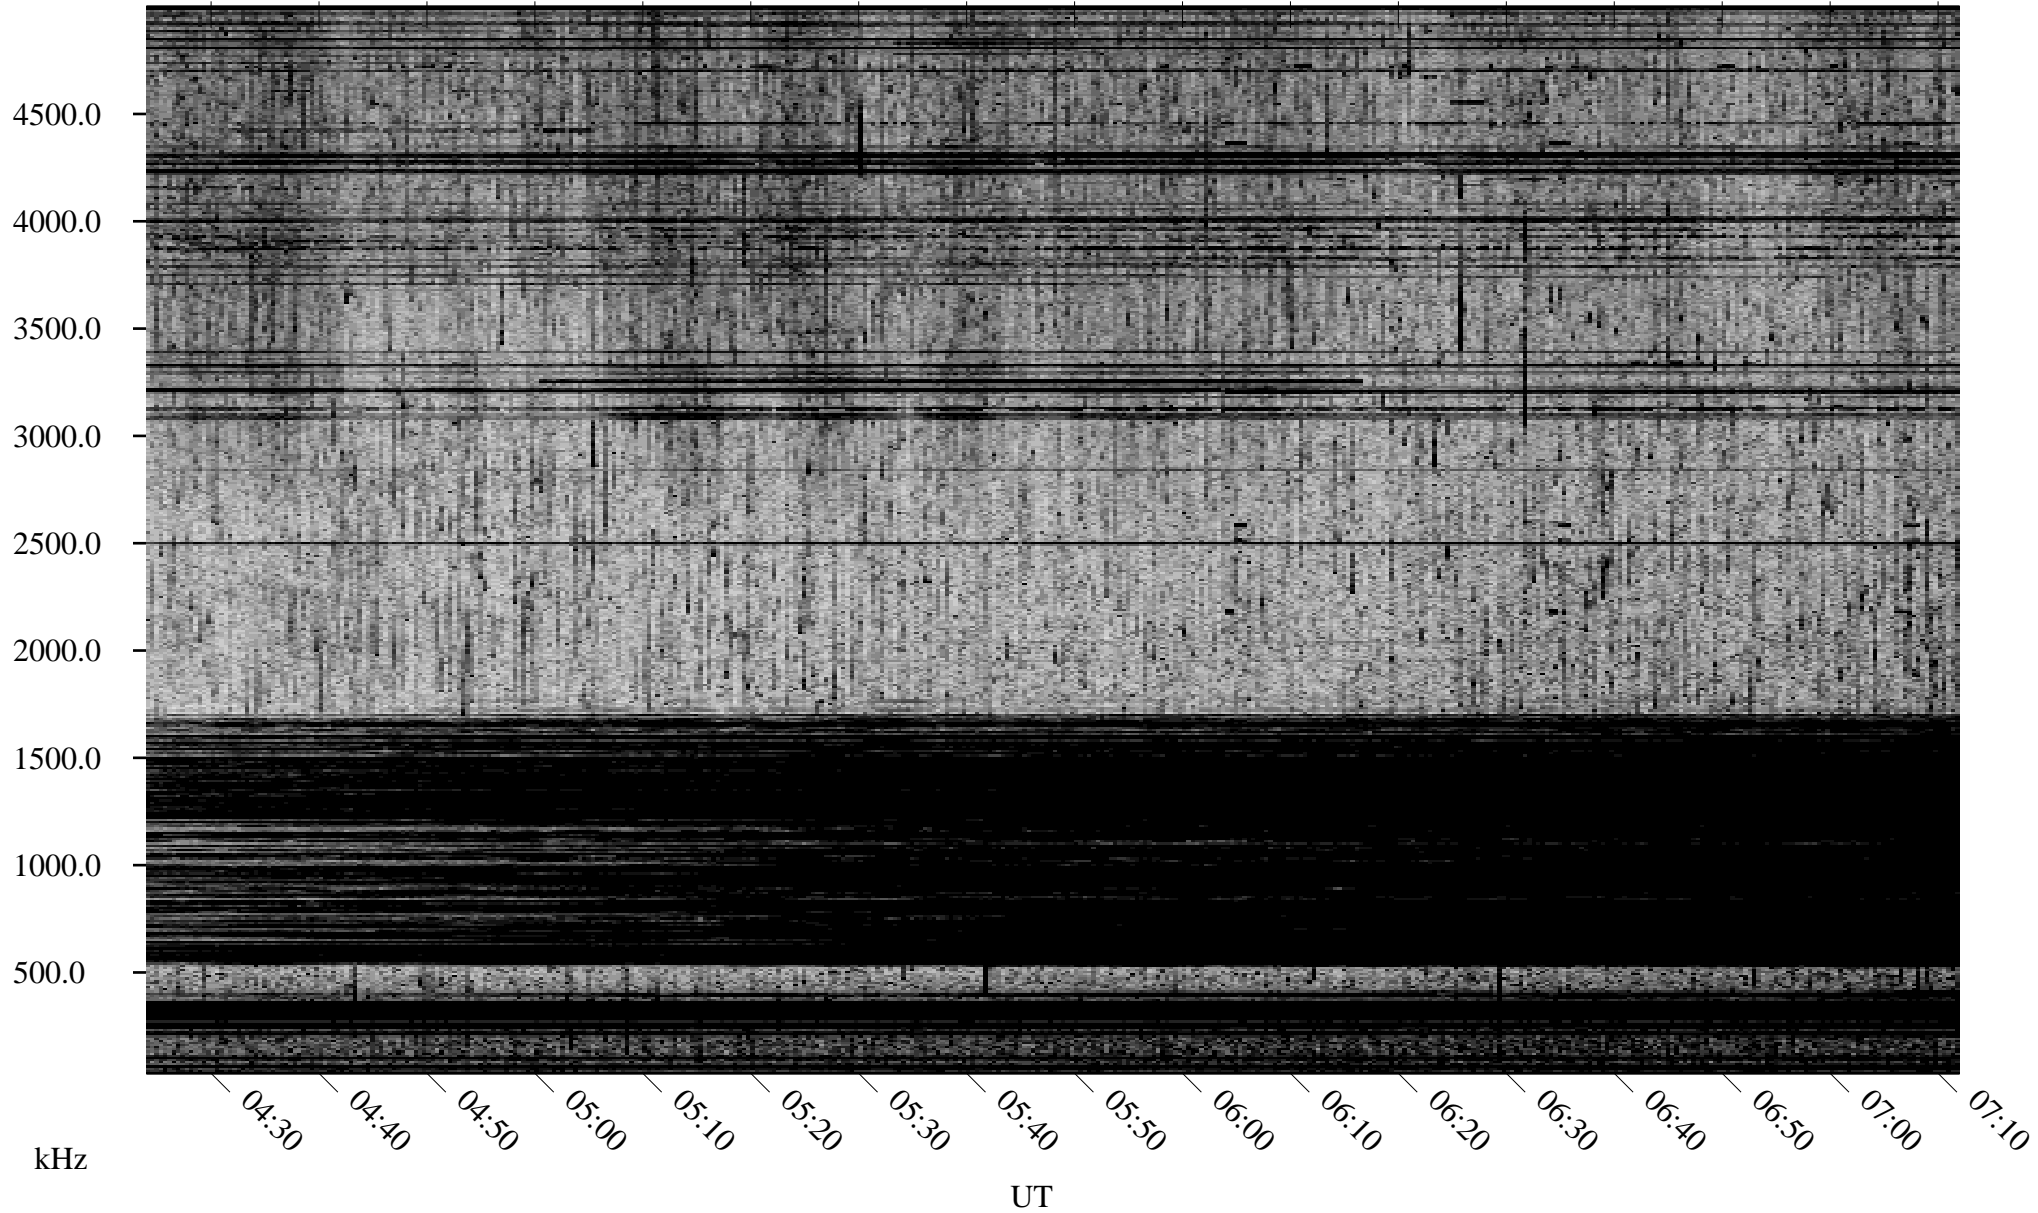

07/01/2001 Churchill, Manitoba

Linear Scale Black = 161 White = 15

ch01182l.r00m max_12

Page 1

07/01/2001 Churchill, Manitoba

Linear Scale Black = 161 White = 15

ch01182l.r00m max_12

Page 2

07/02/2001 Churchill, Manitoba

Linear Scale Black = 161 White = 15

ch01182l.r00m max_12

Page 3

07/02/2001 Churchill, Manitoba

Linear Scale Black = 161 White = 15

ch01182l.r00m max_12

Page 4

07/02/2001 Churchill, Manitoba

Linear Scale Black = 161 White = 15

ch01182l.r00m max_12

Page 5

07/02/2001 Churchill, Manitoba

Linear Scale Black = 161 White = 15

ch01182l.r00m max_12

07/02/2001 Churchill, Manitoba

Linear Scale Black = 161 White = 15

ch01182l.r00m max_12

Page 7

07/02/2001 Churchill, Manitoba

Linear Scale Black = 161 White = 15

ch01182l.r00m max_12