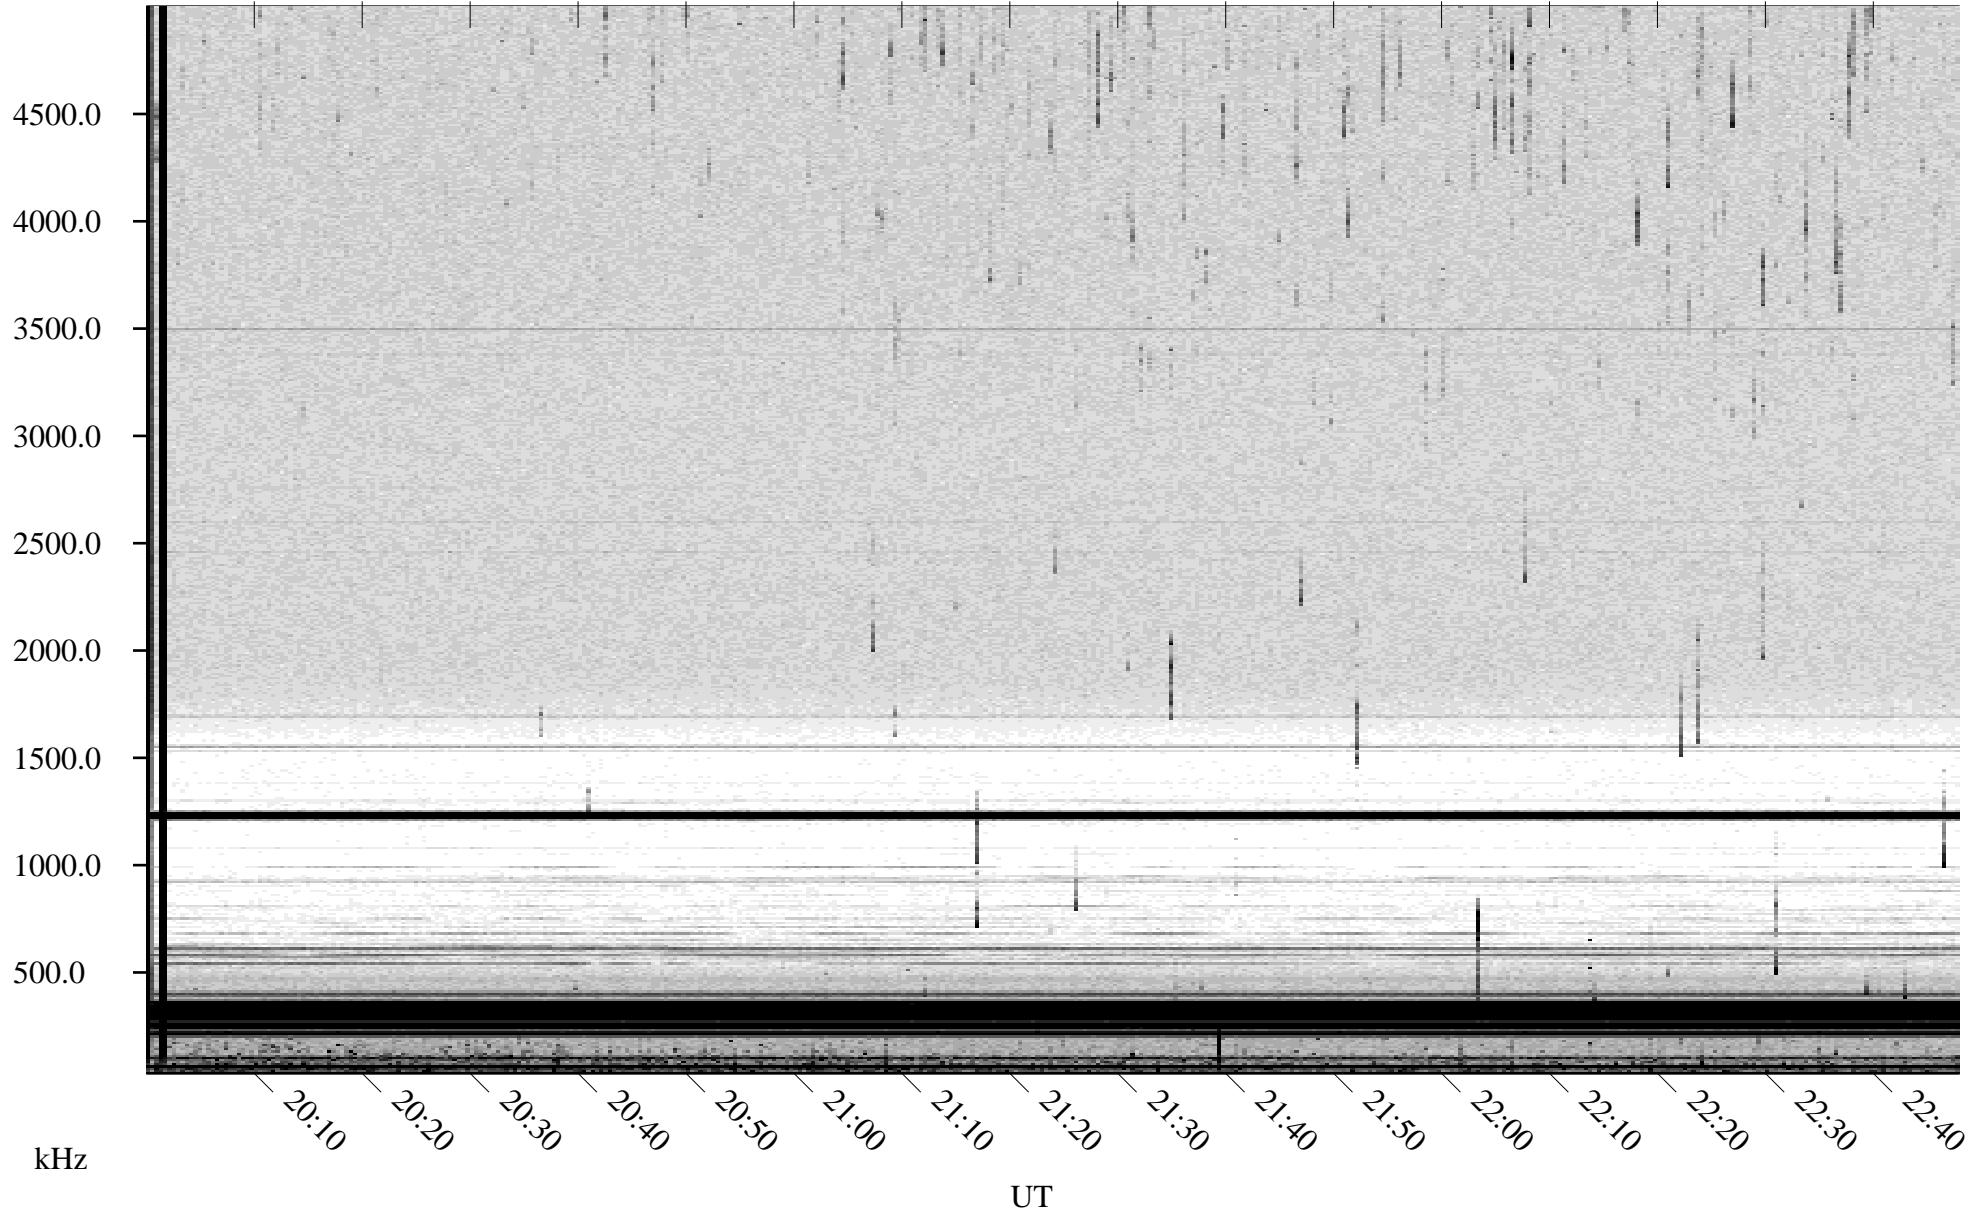

07/01/2001 Churchill, Manitoba

Linear Scale Black = 161 White = 15

ch01182l.r00m max_12

Page 1

07/01/2001 Churchill, Manitoba

Linear Scale Black = 161 White = 15

ch01182l.r00m max_12

Page 2

07/02/2001 Churchill, Manitoba

Linear Scale Black = 161 White = 15

ch01182l.r00m max_12

Page 3

07/02/2001 Churchill, Manitoba

Linear Scale Black = 161 White = 15

ch01182l.r00m max_12

Page 4

07/02/2001 Churchill, Manitoba

Linear Scale Black = 161 White = 15

ch01182l.r00m max_12

Page 5

07/02/2001 Churchill, Manitoba

Linear Scale Black = 161 White = 15

ch01182l.r00m max_12

07/02/2001 Churchill, Manitoba

Linear Scale Black = 161 White = 15

ch01182l.r00m max_12

Page 7

07/02/2001 Churchill, Manitoba

Linear Scale Black = 161 White = 15

ch01182l.r00m max_12