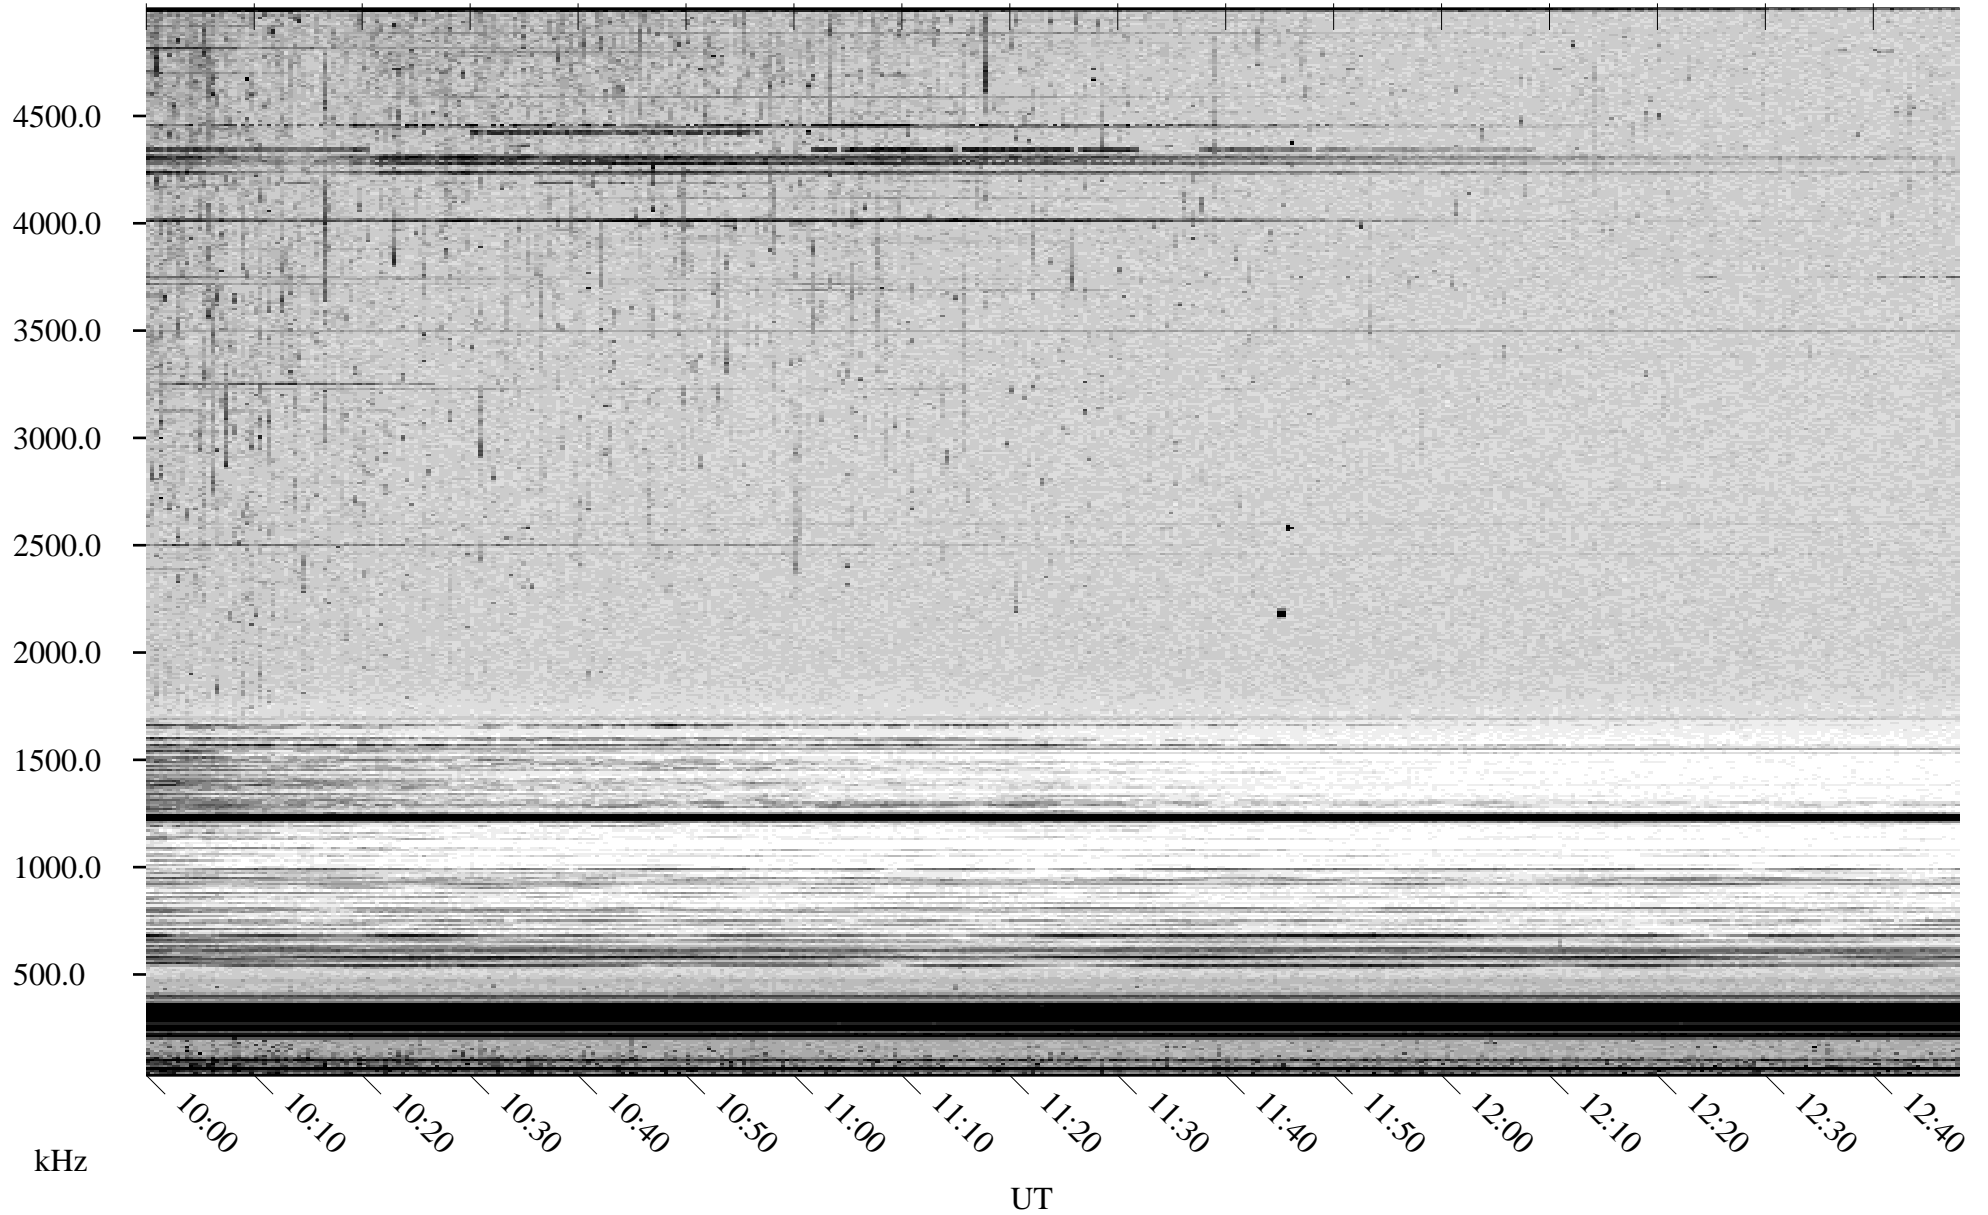

07/01/2001 Churchill, Manitoba

Linear Scale Black = 161 White = 15

ch01182l.r00m max_12

Page 1

07/01/2001 Churchill, Manitoba

Linear Scale Black = 161 White = 15

ch01182l.r00m max_12

Page 2

07/02/2001 Churchill, Manitoba

Linear Scale Black = 161 White = 15

ch01182l.r00m max_12

Page 3

07/02/2001 Churchill, Manitoba

Linear Scale Black = 161 White = 15

ch01182l.r00m max_12

Page 4

07/02/2001 Churchill, Manitoba

Linear Scale Black = 161 White = 15

ch01182l.r00m max_12

Page 5

07/02/2001 Churchill, Manitoba

Linear Scale Black = 161 White = 15

ch01182l.r00m max_12

07/02/2001 Churchill, Manitoba

Linear Scale Black = 161 White = 15

ch01182l.r00m max_12

Page 7

07/02/2001 Churchill, Manitoba

Linear Scale Black = 161 White = 15

ch01182l.r00m max_12