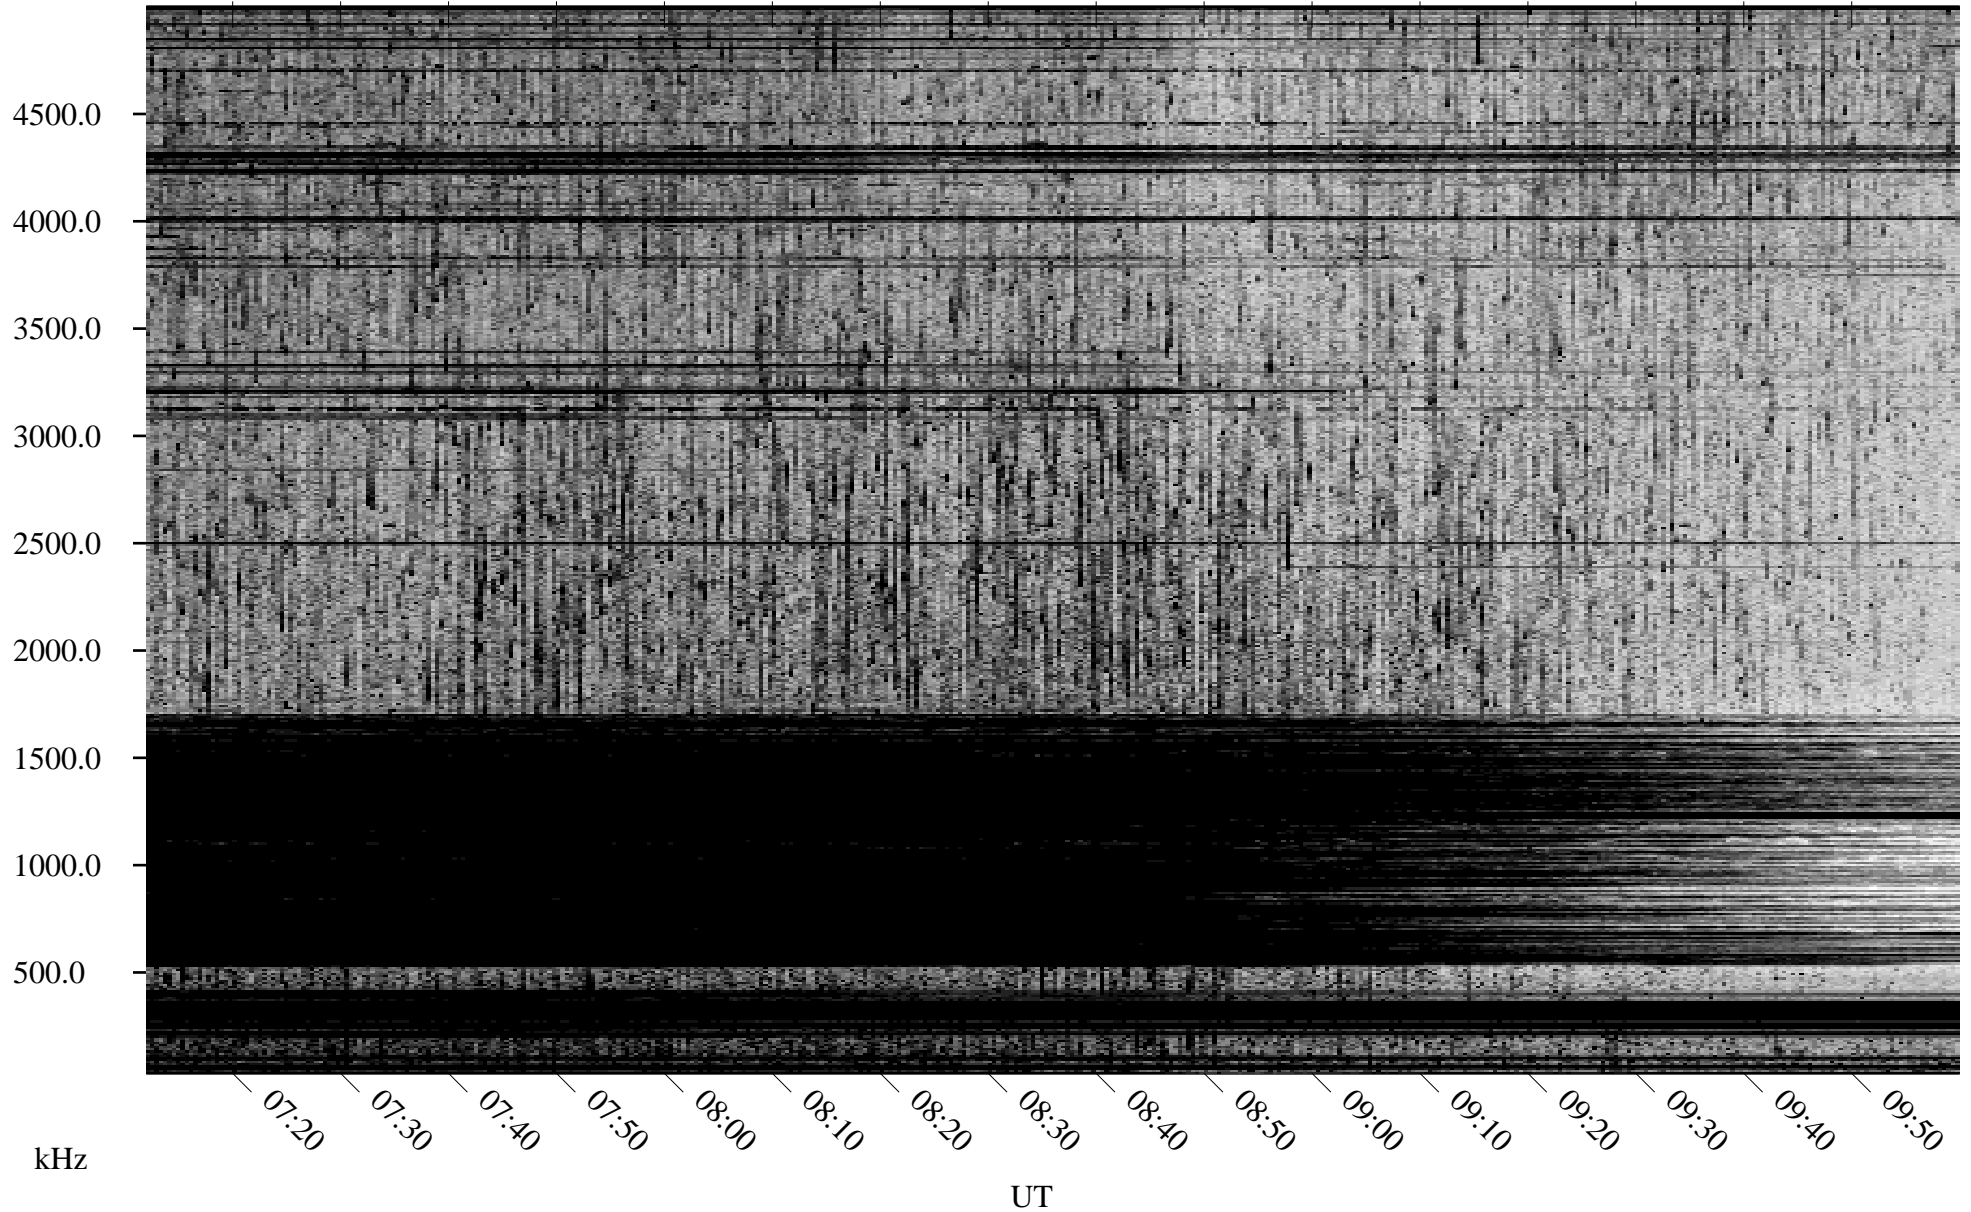

07/01/2001 Churchill, Manitoba

Linear Scale Black = 161 White = 15

ch01182l.r00m max_12

Page 1

07/01/2001 Churchill, Manitoba

Linear Scale Black = 161 White = 15

ch01182l.r00m max_12

Page 2

07/02/2001 Churchill, Manitoba

Linear Scale Black = 161 White = 15

ch01182l.r00m max_12

Page 3

07/02/2001 Churchill, Manitoba

Linear Scale Black = 161 White = 15

ch01182l.r00m max_12

Page 4

07/02/2001 Churchill, Manitoba

Linear Scale Black = 161 White = 15

ch01182l.r00m max_12

Page 5

07/02/2001 Churchill, Manitoba

Linear Scale Black = 161 White = 15

ch01182l.r00m max_12

07/02/2001 Churchill, Manitoba

Linear Scale Black = 161 White = 15

ch01182l.r00m max_12

Page 7

07/02/2001 Churchill, Manitoba

Linear Scale Black = 161 White = 15

ch01182l.r00m max_12