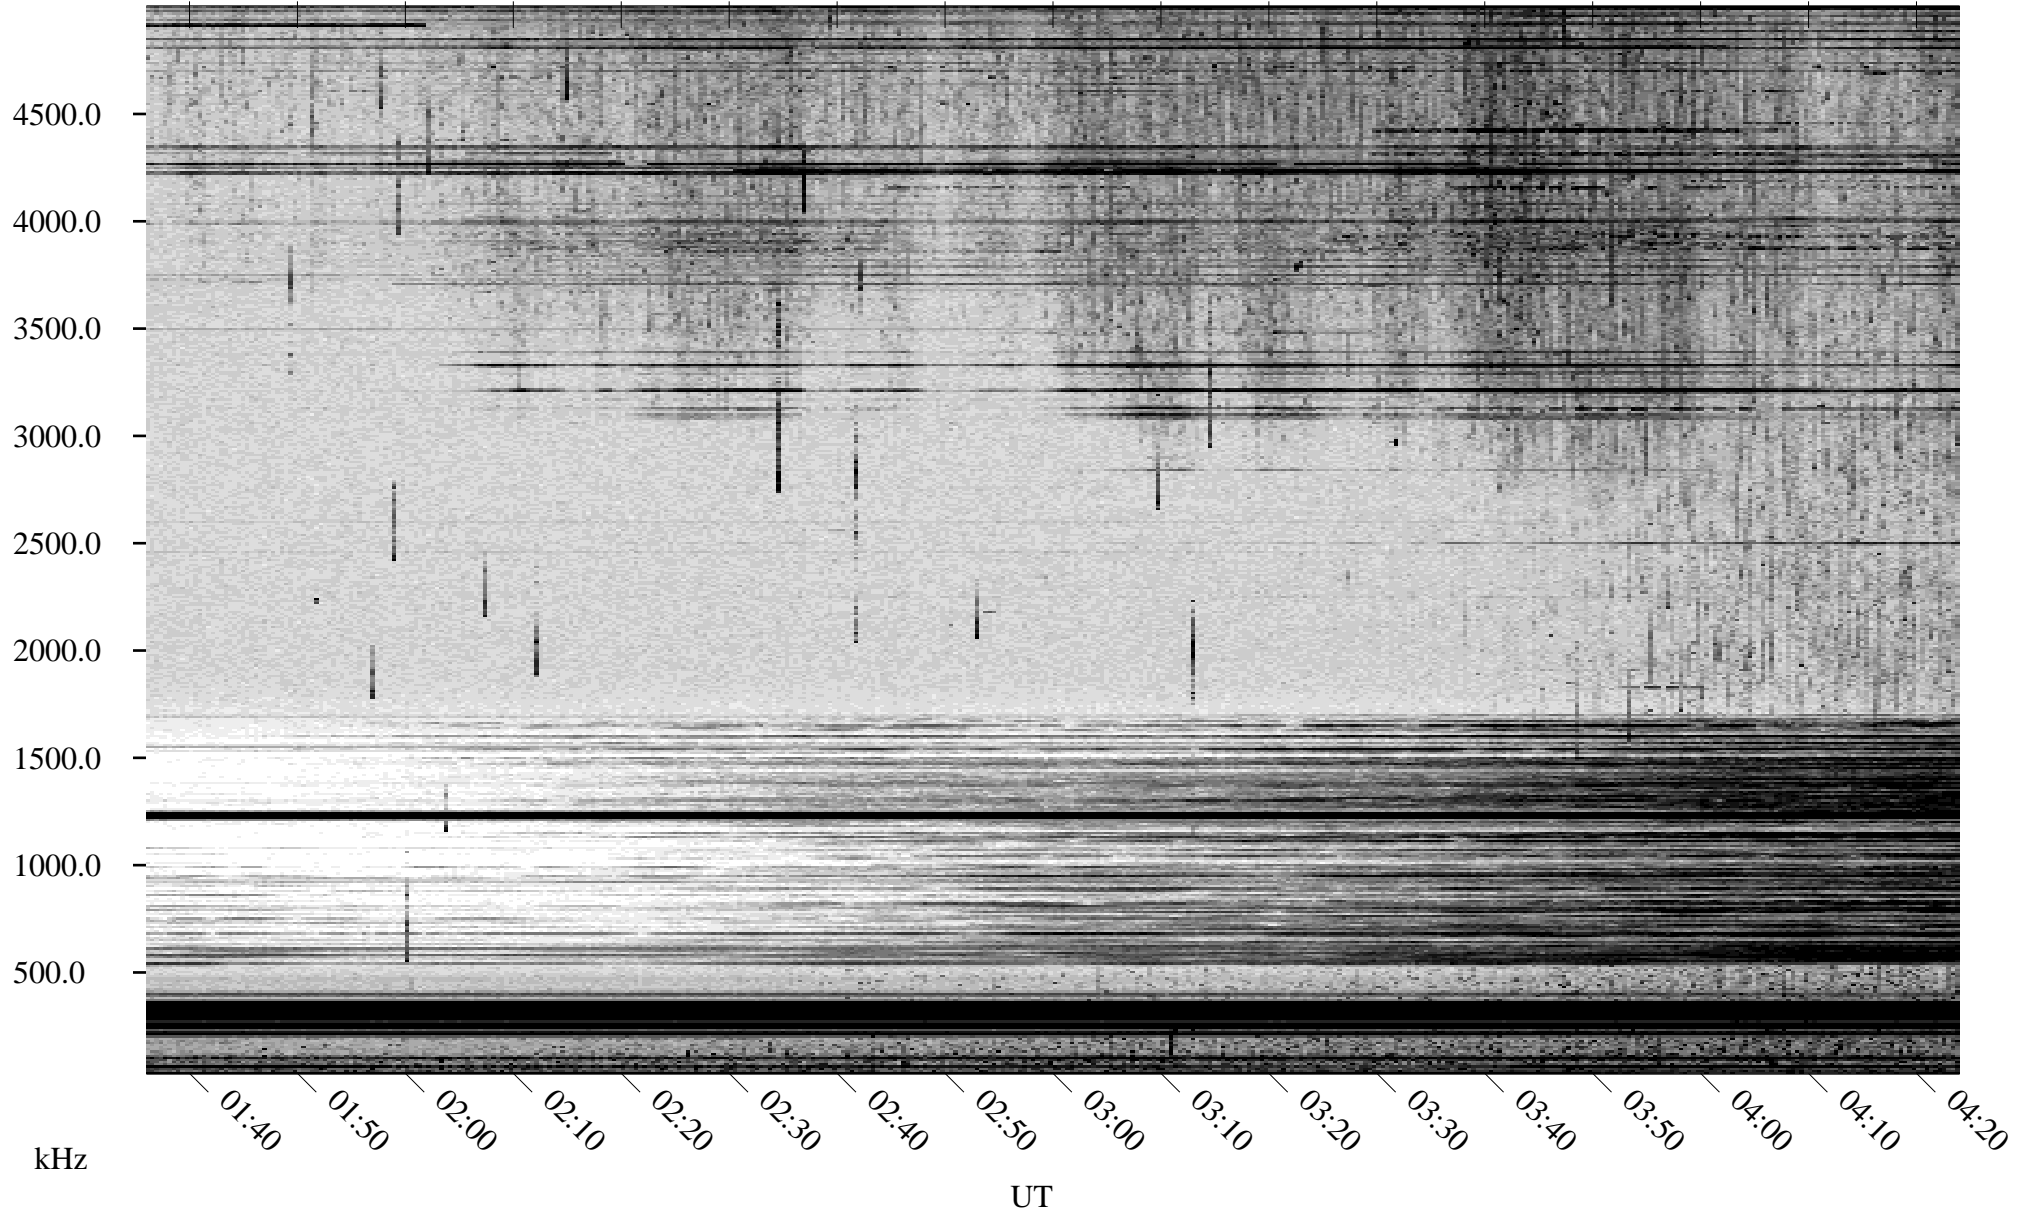

07/01/2001 Churchill, Manitoba

Linear Scale Black = 161 White = 15

ch01182l.r00m max_12

Page 1

07/01/2001 Churchill, Manitoba

Linear Scale Black = 161 White = 15

ch01182l.r00m max_12

Page 2

07/02/2001 Churchill, Manitoba

Linear Scale Black = 161 White = 15

ch01182l.r00m max_12

Page 3

07/02/2001 Churchill, Manitoba

Linear Scale Black = 161 White = 15

ch01182l.r00m max_12

Page 4

07/02/2001 Churchill, Manitoba

Linear Scale Black = 161 White = 15

ch01182l.r00m max_12

Page 5

07/02/2001 Churchill, Manitoba

Linear Scale Black = 161 White = 15

ch01182l.r00m max_12

07/02/2001 Churchill, Manitoba

Linear Scale Black = 161 White = 15

ch01182l.r00m max_12

Page 7

07/02/2001 Churchill, Manitoba

Linear Scale Black = 161 White = 15

ch01182l.r00m max_12