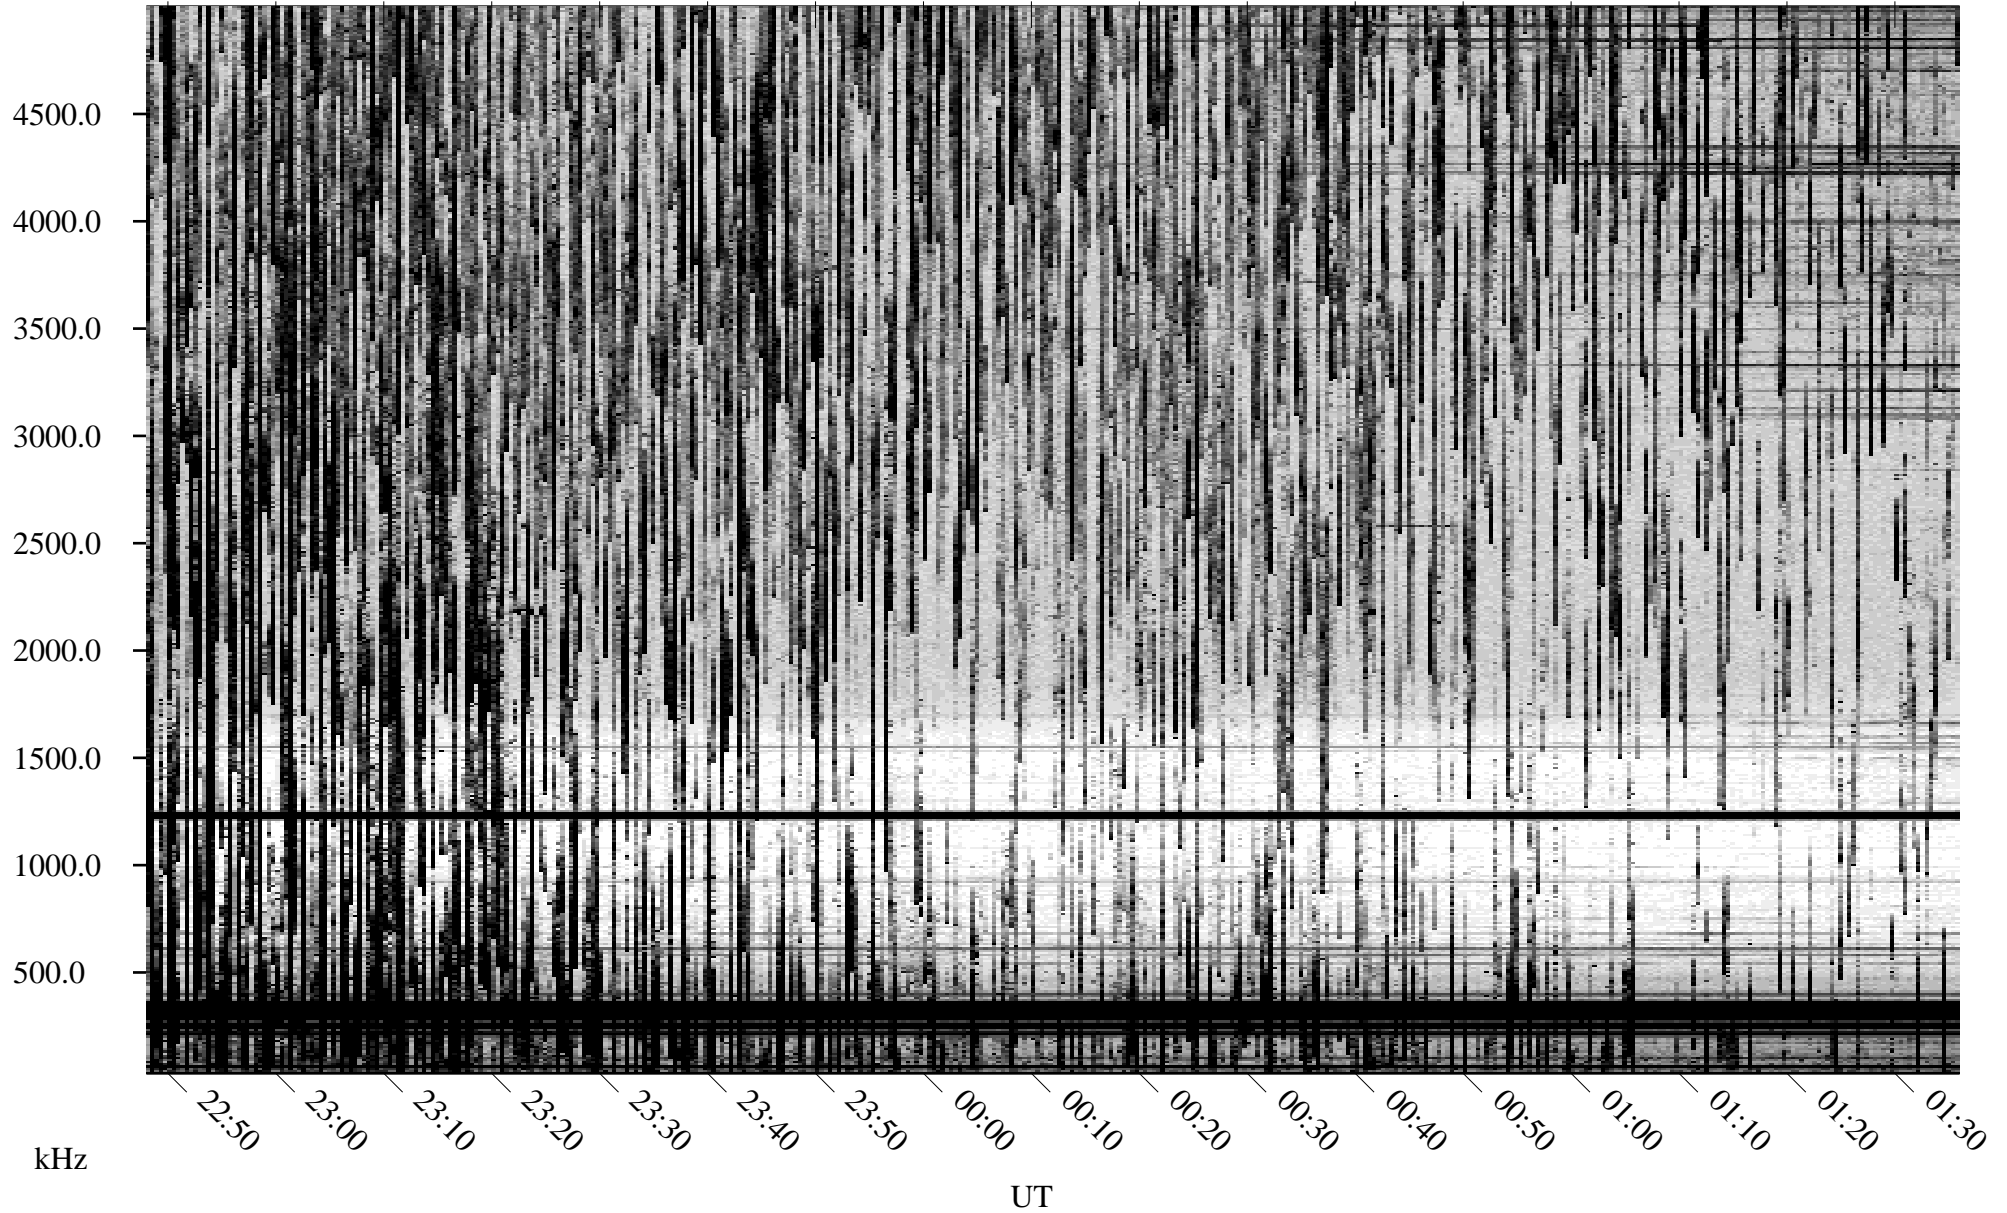

07/02/2001 Churchill, Manitoba

Linear Scale Black = 161 White = 15

ch01183l.r00m max_12

Page 1

07/02/2001 Churchill, Manitoba

Linear Scale Black = 161 White = 15

ch01183l.r00m max_12

Page 2

07/03/2001 Churchill, Manitoba

Linear Scale Black = 161 White = 15

ch01183l.r00m max_12

Page 3

07/03/2001 Churchill, Manitoba

Linear Scale Black = 161 White = 15

ch01183l.r00m max_12

Page 4

07/03/2001 Churchill, Manitoba

Linear Scale Black = 161 White = 15

ch01183l.r00m max_12

07/03/2001 Churchill, Manitoba

Linear Scale Black = 161 White = 15

ch01183l.r00m max_12

Page 6

07/03/2001 Churchill, Manitoba

Linear Scale Black = 161 White = 15

ch01183l.r00m max_12

Page 7

07/03/2001 Churchill, Manitoba

Linear Scale Black = 161 White = 15

ch01183l.r00m max_12