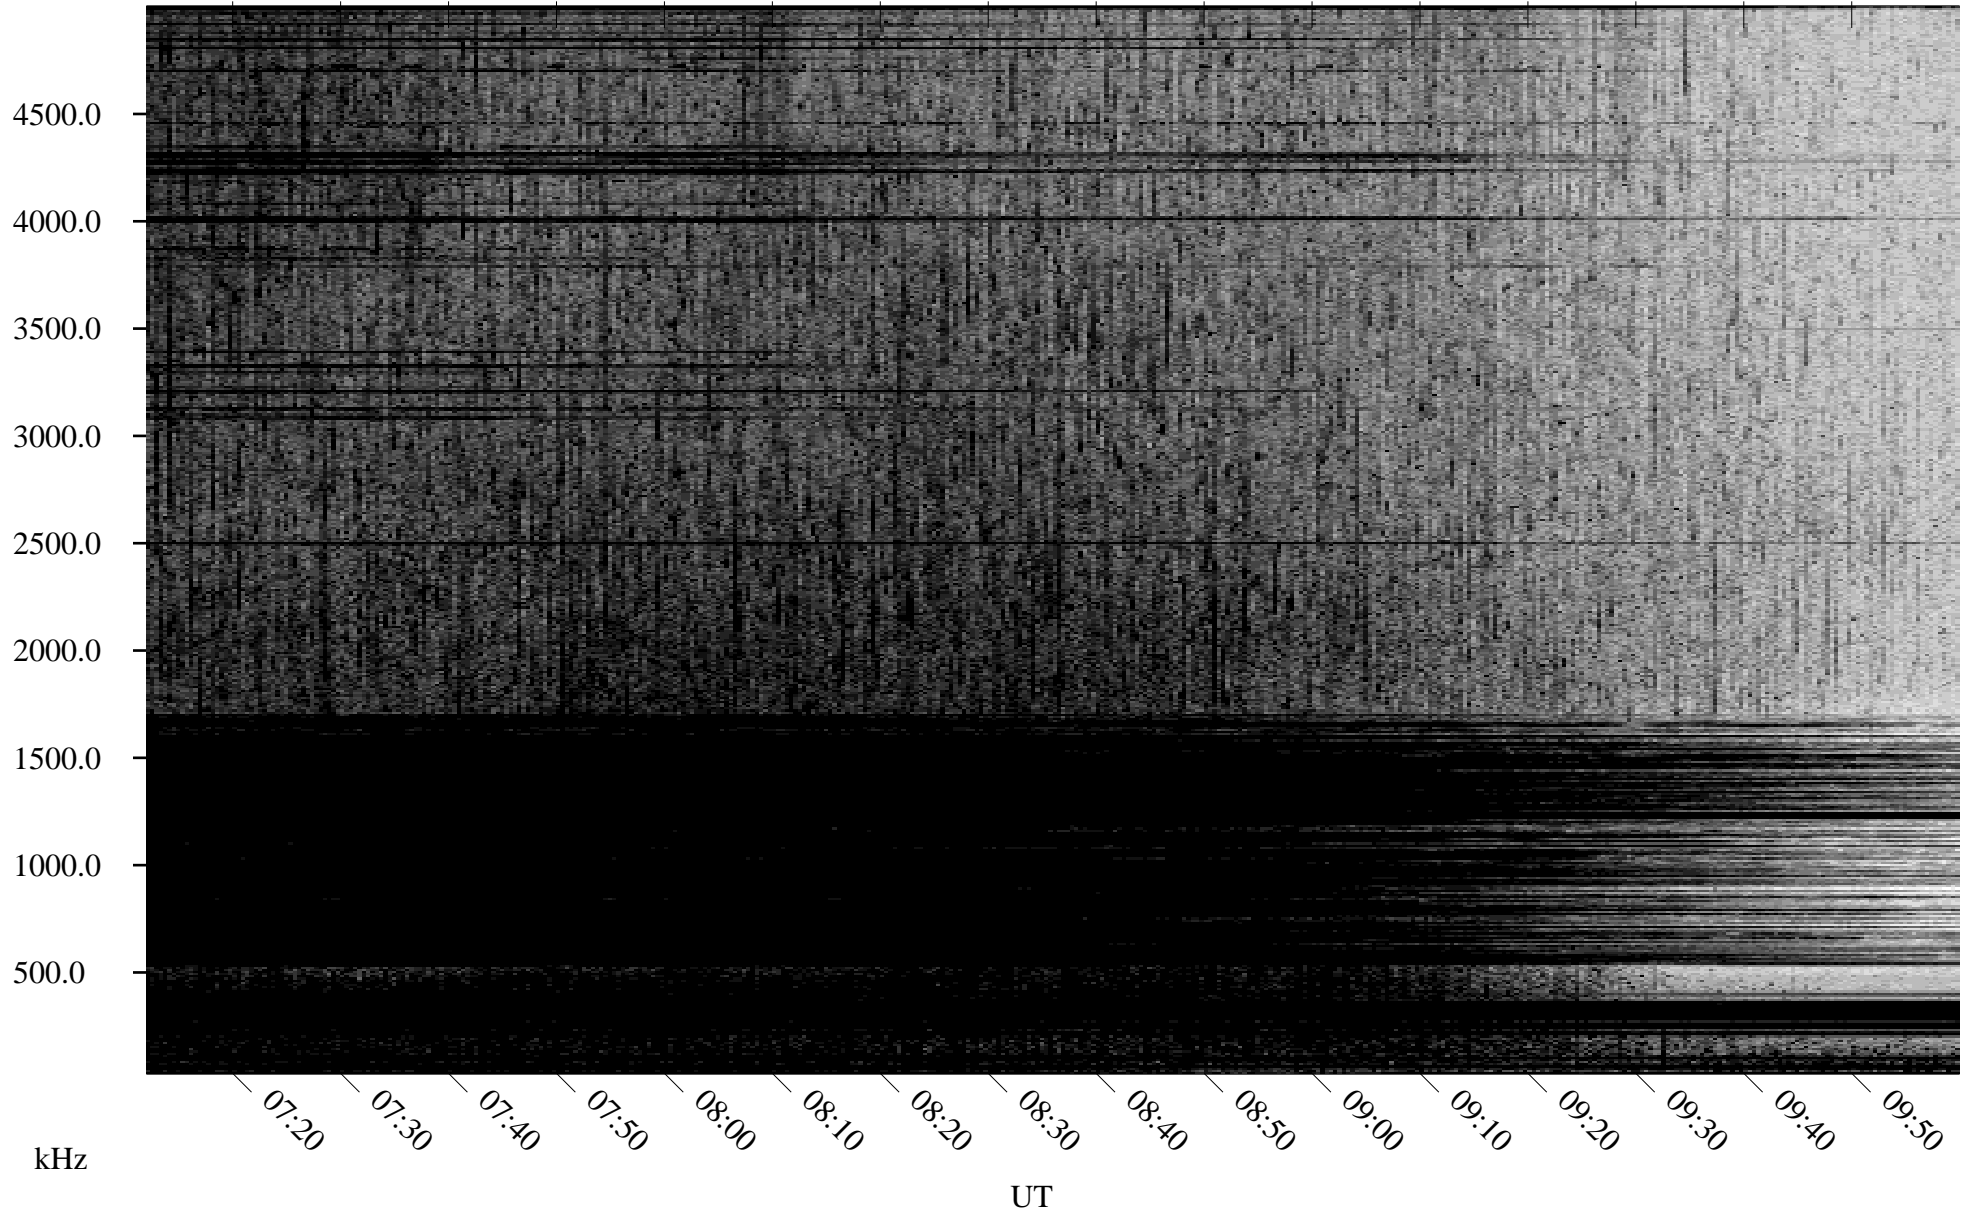

07/02/2001 Churchill, Manitoba

Linear Scale Black = 161 White = 15

ch01183l.r00m max_12

Page 1

07/02/2001 Churchill, Manitoba

Linear Scale Black = 161 White = 15

ch01183l.r00m max_12

Page 2

07/03/2001 Churchill, Manitoba

Linear Scale Black = 161 White = 15

ch01183l.r00m max_12

Page 3

07/03/2001 Churchill, Manitoba

Linear Scale Black = 161 White = 15

ch01183l.r00m max_12

Page 4

07/03/2001 Churchill, Manitoba

Linear Scale Black = 161 White = 15

ch01183l.r00m max_12

07/03/2001 Churchill, Manitoba

Linear Scale Black = 161 White = 15

ch01183l.r00m max_12

Page 6

07/03/2001 Churchill, Manitoba

Linear Scale Black = 161 White = 15

ch01183l.r00m max_12

Page 7

07/03/2001 Churchill, Manitoba

Linear Scale Black = 161 White = 15

ch01183l.r00m max_12