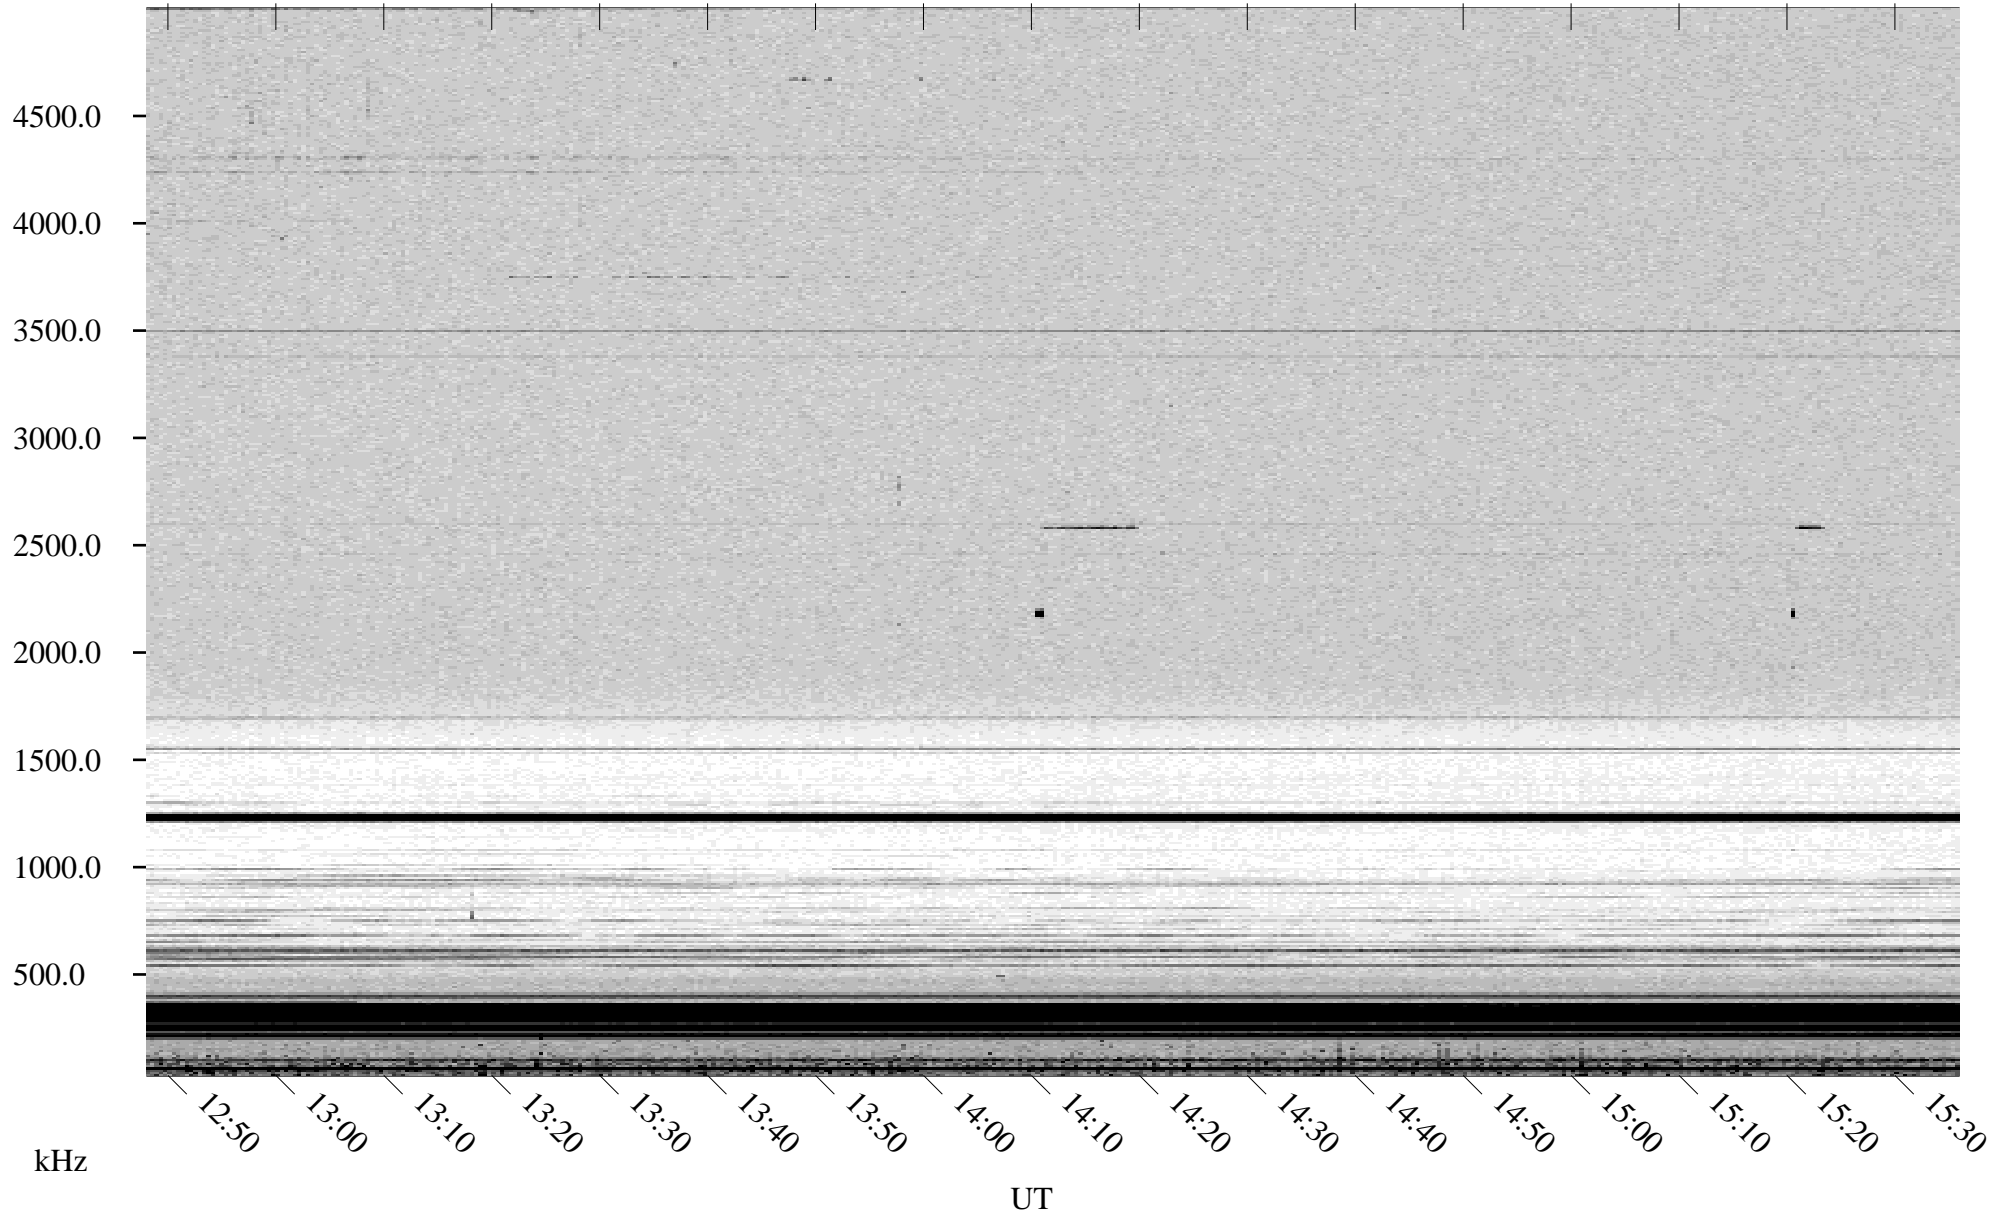

07/03/2001 Churchill, Manitoba

Linear Scale Black = 161 White = 15

ch01183l.r00m max_12

07/03/2001 Churchill, Manitoba

Linear Scale Black = 161 White = 15

ch01183l.r00m max_12

Page 6

07/03/2001 Churchill, Manitoba

Linear Scale Black = 161 White = 15

ch01183l.r00m max_12

Page 7

07/03/2001 Churchill, Manitoba

Linear Scale Black = 161 White = 15

ch01183l.r00m max_12