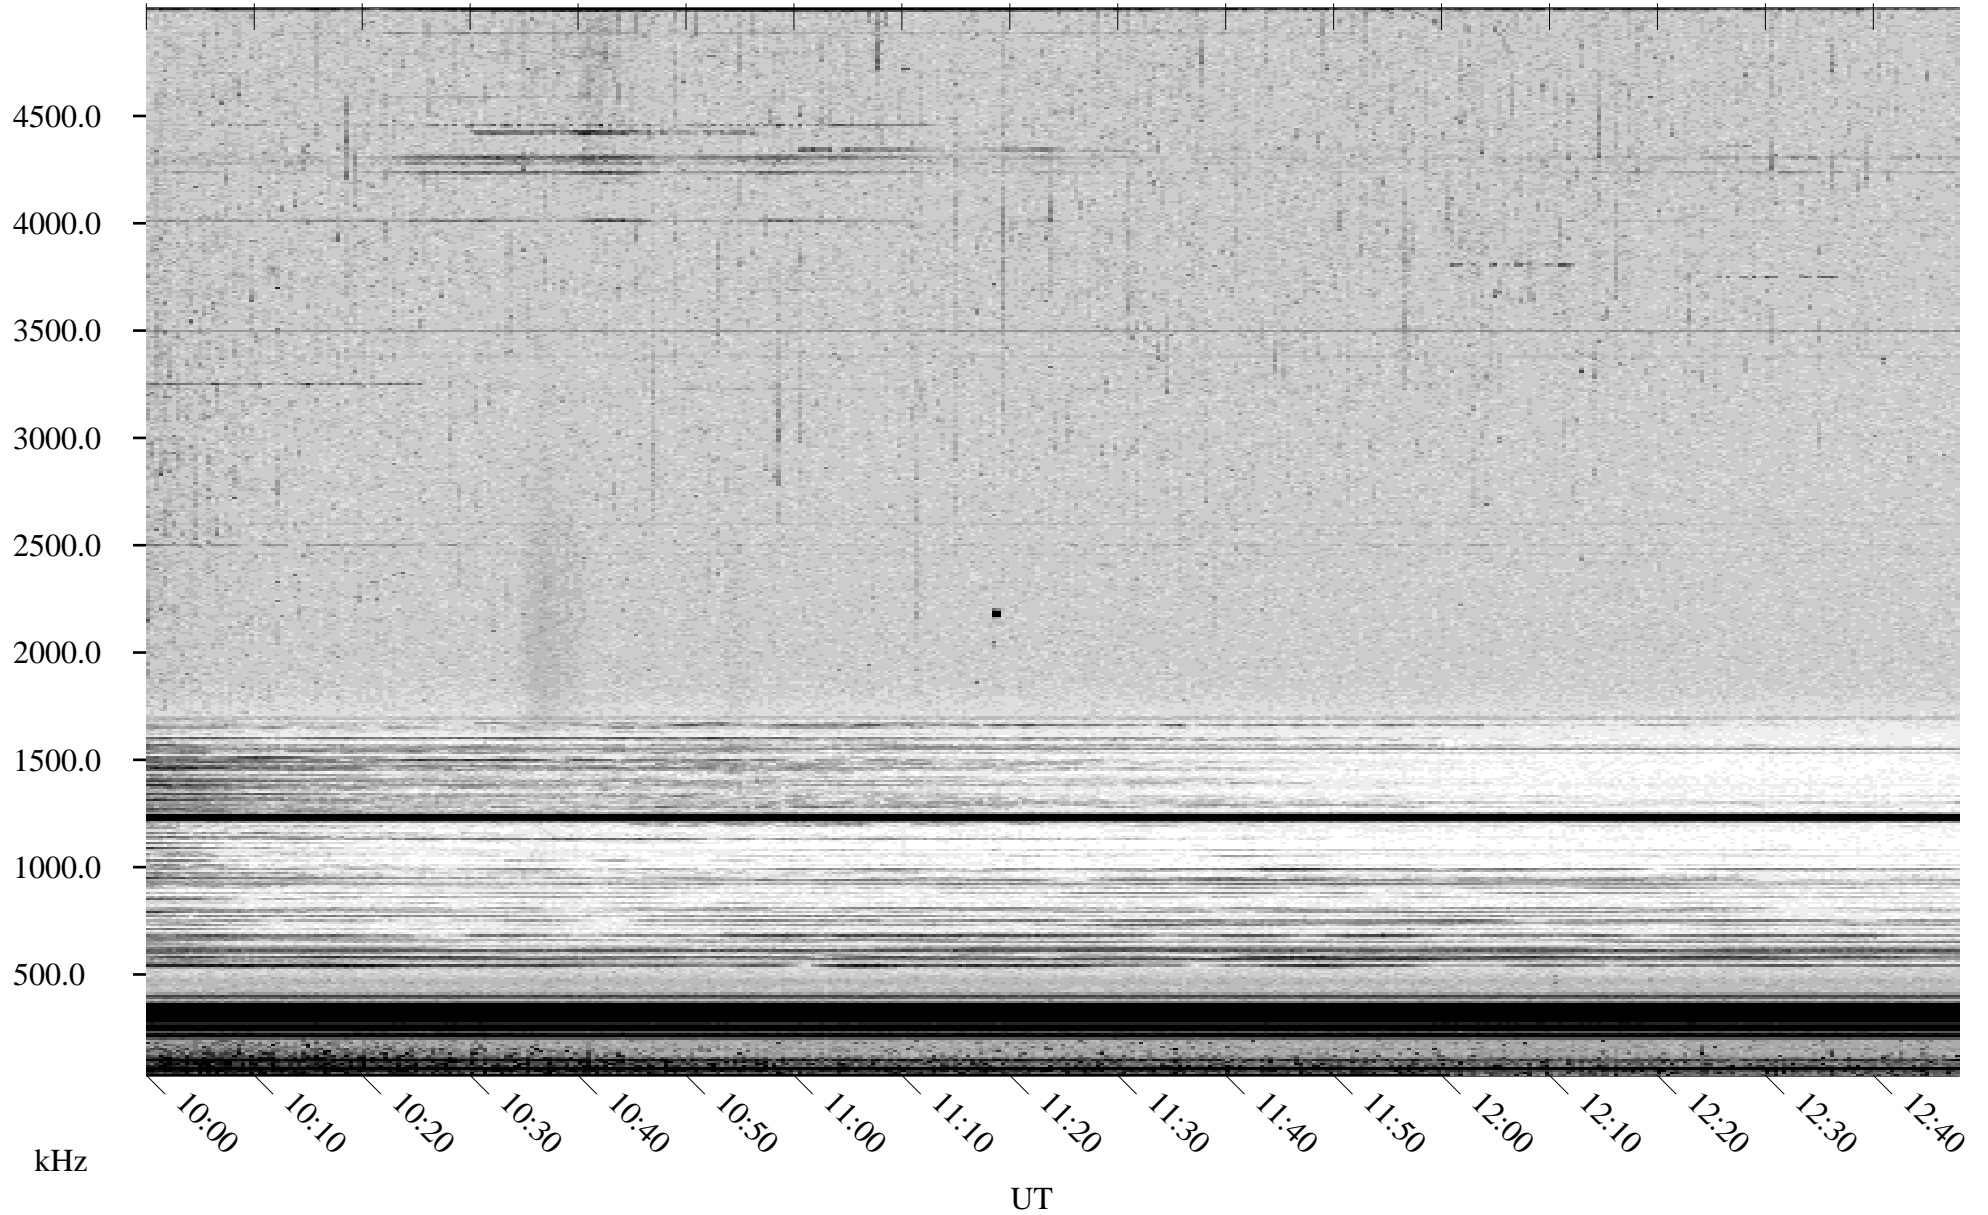

07/02/2001 Churchill, Manitoba

Linear Scale Black = 161 White = 15

ch01183l.r00m max_12

Page 1

07/02/2001 Churchill, Manitoba

Linear Scale Black = 161 White = 15

ch01183l.r00m max_12

Page 2

07/03/2001 Churchill, Manitoba

Linear Scale Black = 161 White = 15

ch01183l.r00m max_12

Page 3

07/03/2001 Churchill, Manitoba

Linear Scale Black = 161 White = 15

ch01183l.r00m max_12

Page 4

07/03/2001 Churchill, Manitoba

Linear Scale Black = 161 White = 15

ch01183l.r00m max_12

07/03/2001 Churchill, Manitoba

Linear Scale Black = 161 White = 15

ch01183l.r00m max_12

Page 6

07/03/2001 Churchill, Manitoba

Linear Scale Black = 161 White = 15

ch01183l.r00m max_12

Page 7

07/03/2001 Churchill, Manitoba

Linear Scale Black = 161 White = 15

ch01183l.r00m max_12