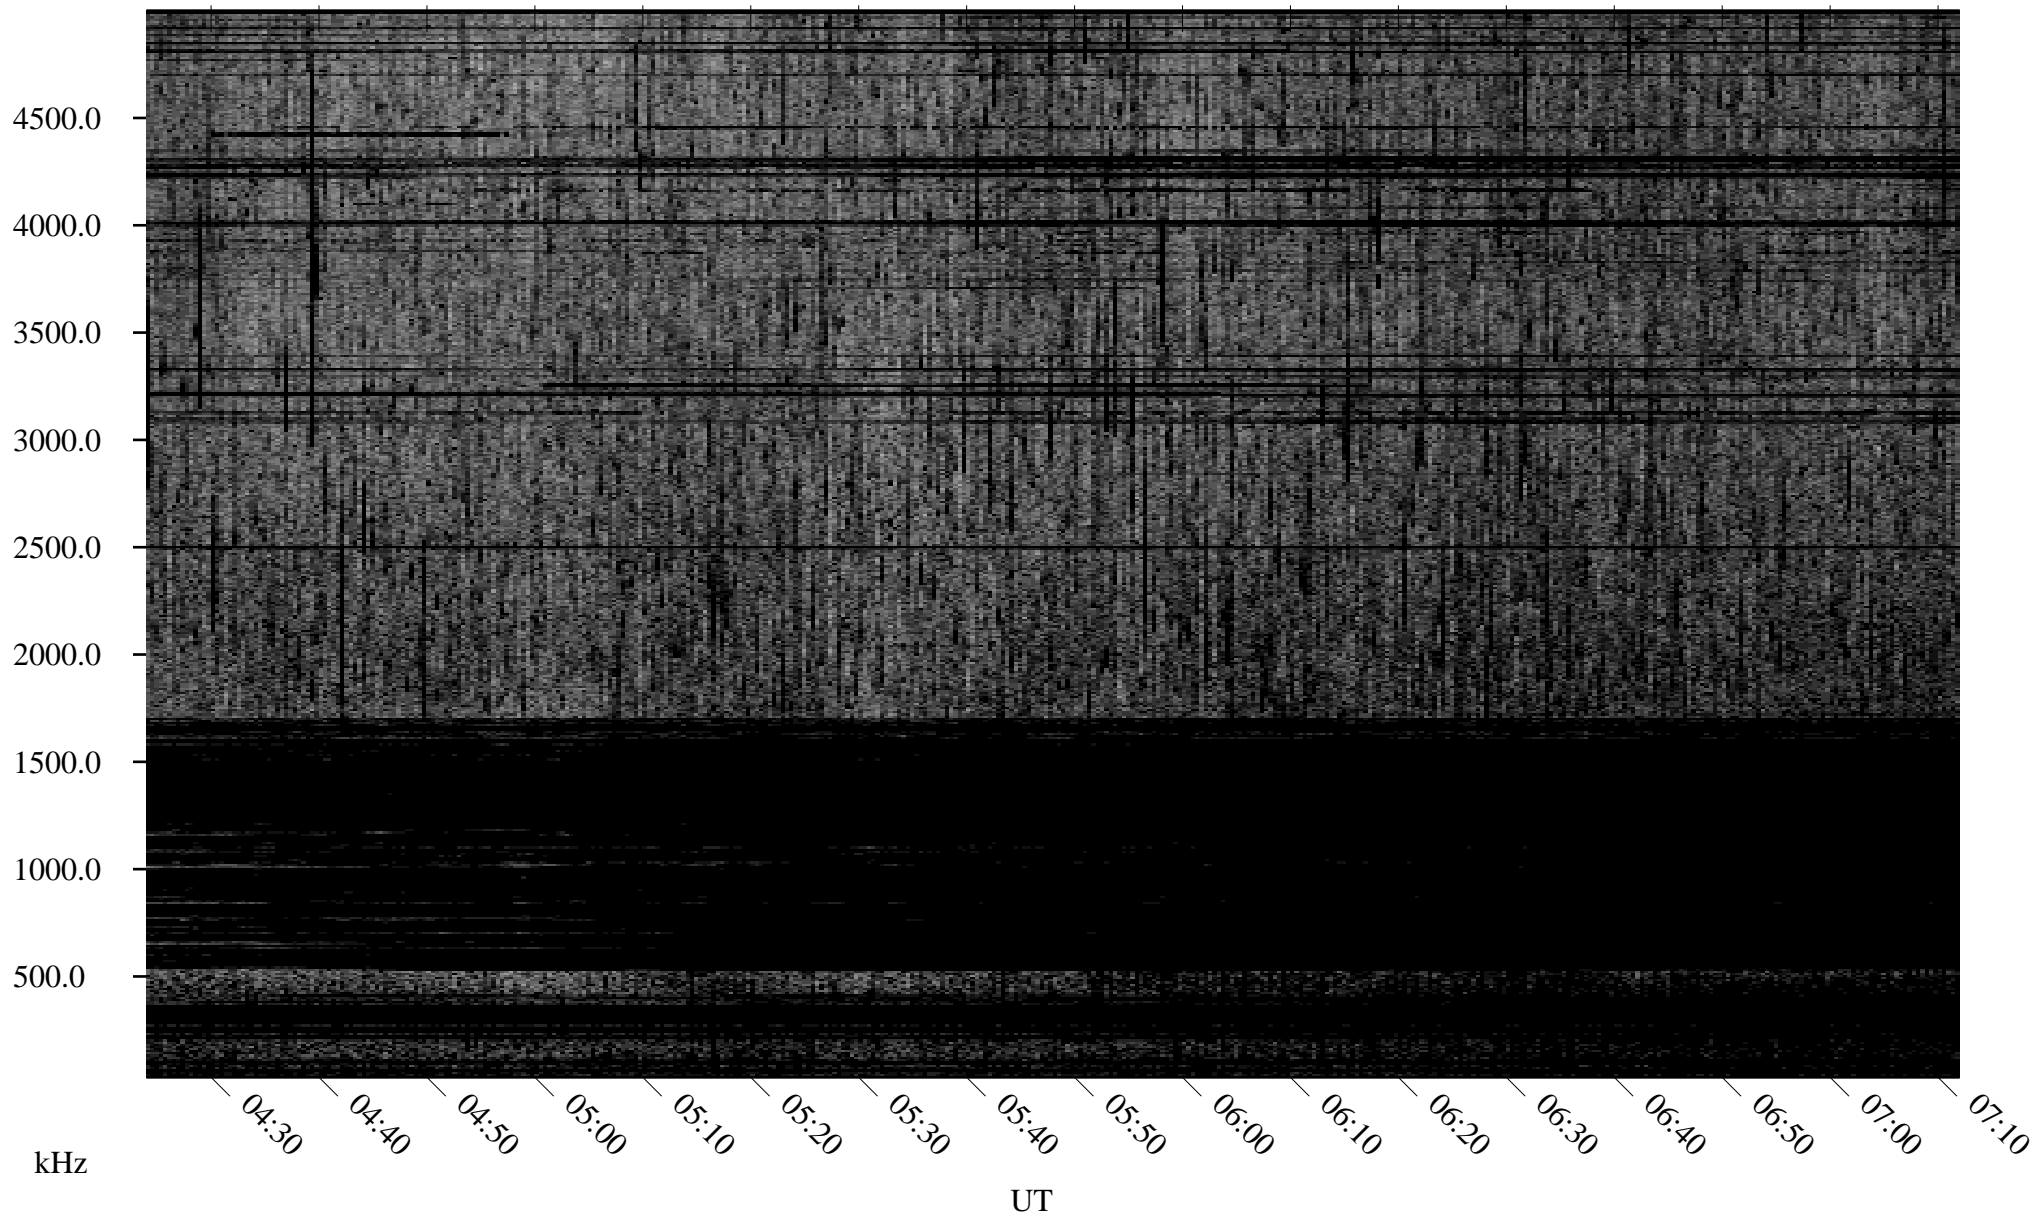

07/02/2001 Churchill, Manitoba

Linear Scale Black = 161 White = 15

ch01183l.r00m max_12

Page 1

07/02/2001 Churchill, Manitoba

Linear Scale Black = 161 White = 15

ch01183l.r00m max_12

Page 2

07/03/2001 Churchill, Manitoba

Linear Scale Black = 161 White = 15

ch01183l.r00m max_12

Page 3

07/03/2001 Churchill, Manitoba

Linear Scale Black = 161 White = 15

ch01183l.r00m max_12

Page 4

07/03/2001 Churchill, Manitoba

Linear Scale Black = 161 White = 15

ch01183l.r00m max_12

07/03/2001 Churchill, Manitoba

Linear Scale Black = 161 White = 15

ch01183l.r00m max_12

Page 6

07/03/2001 Churchill, Manitoba

Linear Scale Black = 161 White = 15

ch01183l.r00m max_12

Page 7

07/03/2001 Churchill, Manitoba

Linear Scale Black = 161 White = 15

ch01183l.r00m max_12