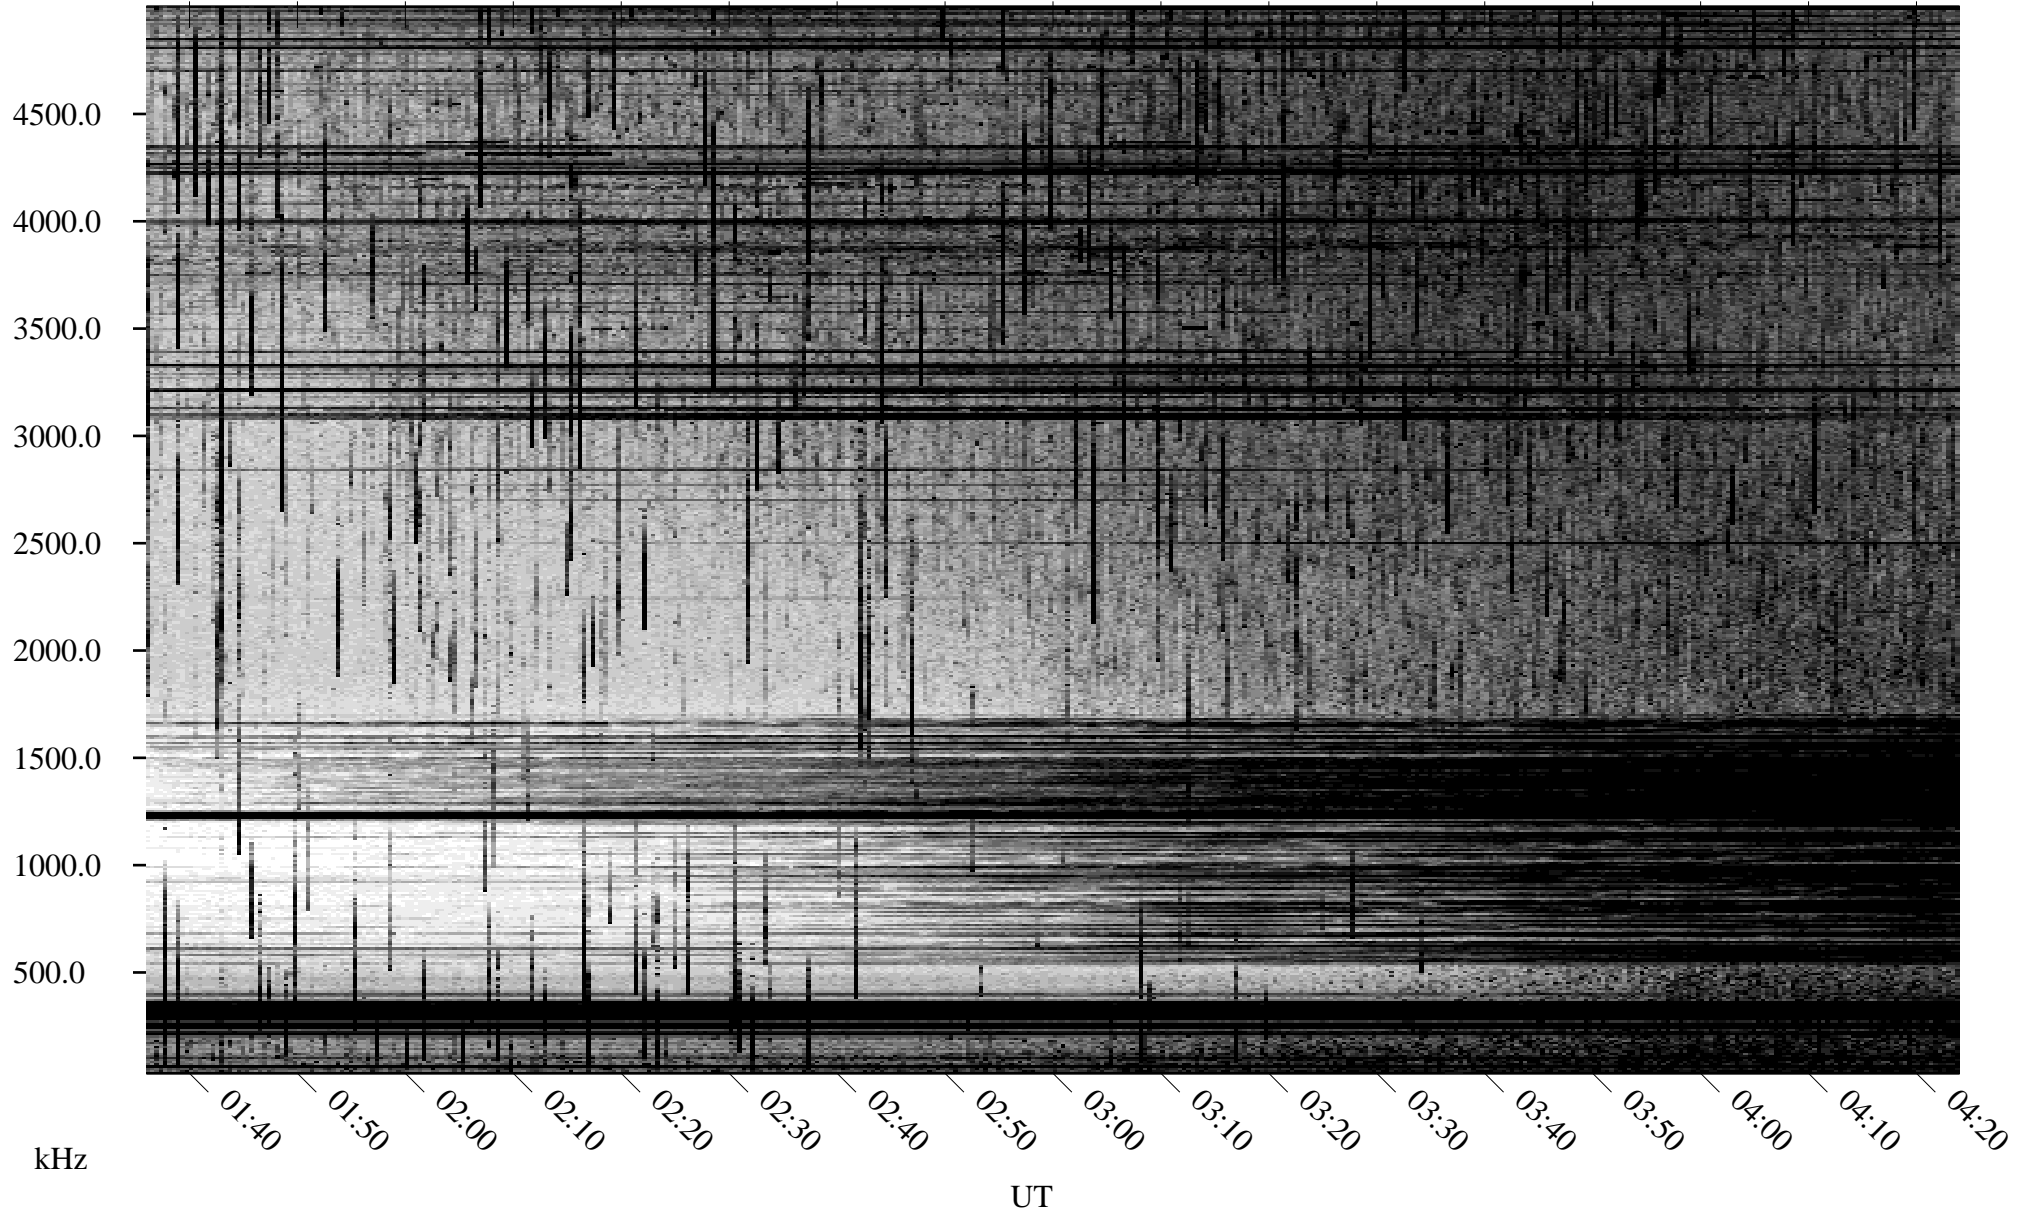

07/02/2001 Churchill, Manitoba

Linear Scale Black = 161 White = 15

ch01183l.r00m max_12

Page 1

07/02/2001 Churchill, Manitoba

Linear Scale Black = 161 White = 15

ch01183l.r00m max_12

Page 2

07/03/2001 Churchill, Manitoba

Linear Scale Black = 161 White = 15

ch01183l.r00m max_12

Page 3

07/03/2001 Churchill, Manitoba

Linear Scale Black = 161 White = 15

ch01183l.r00m max_12

Page 4

07/03/2001 Churchill, Manitoba

Linear Scale Black = 161 White = 15

ch01183l.r00m max_12

07/03/2001 Churchill, Manitoba

Linear Scale Black = 161 White = 15

ch01183l.r00m max_12

Page 6

07/03/2001 Churchill, Manitoba

Linear Scale Black = 161 White = 15

ch01183l.r00m max_12

Page 7

07/03/2001 Churchill, Manitoba

Linear Scale Black = 161 White = 15

ch01183l.r00m max_12