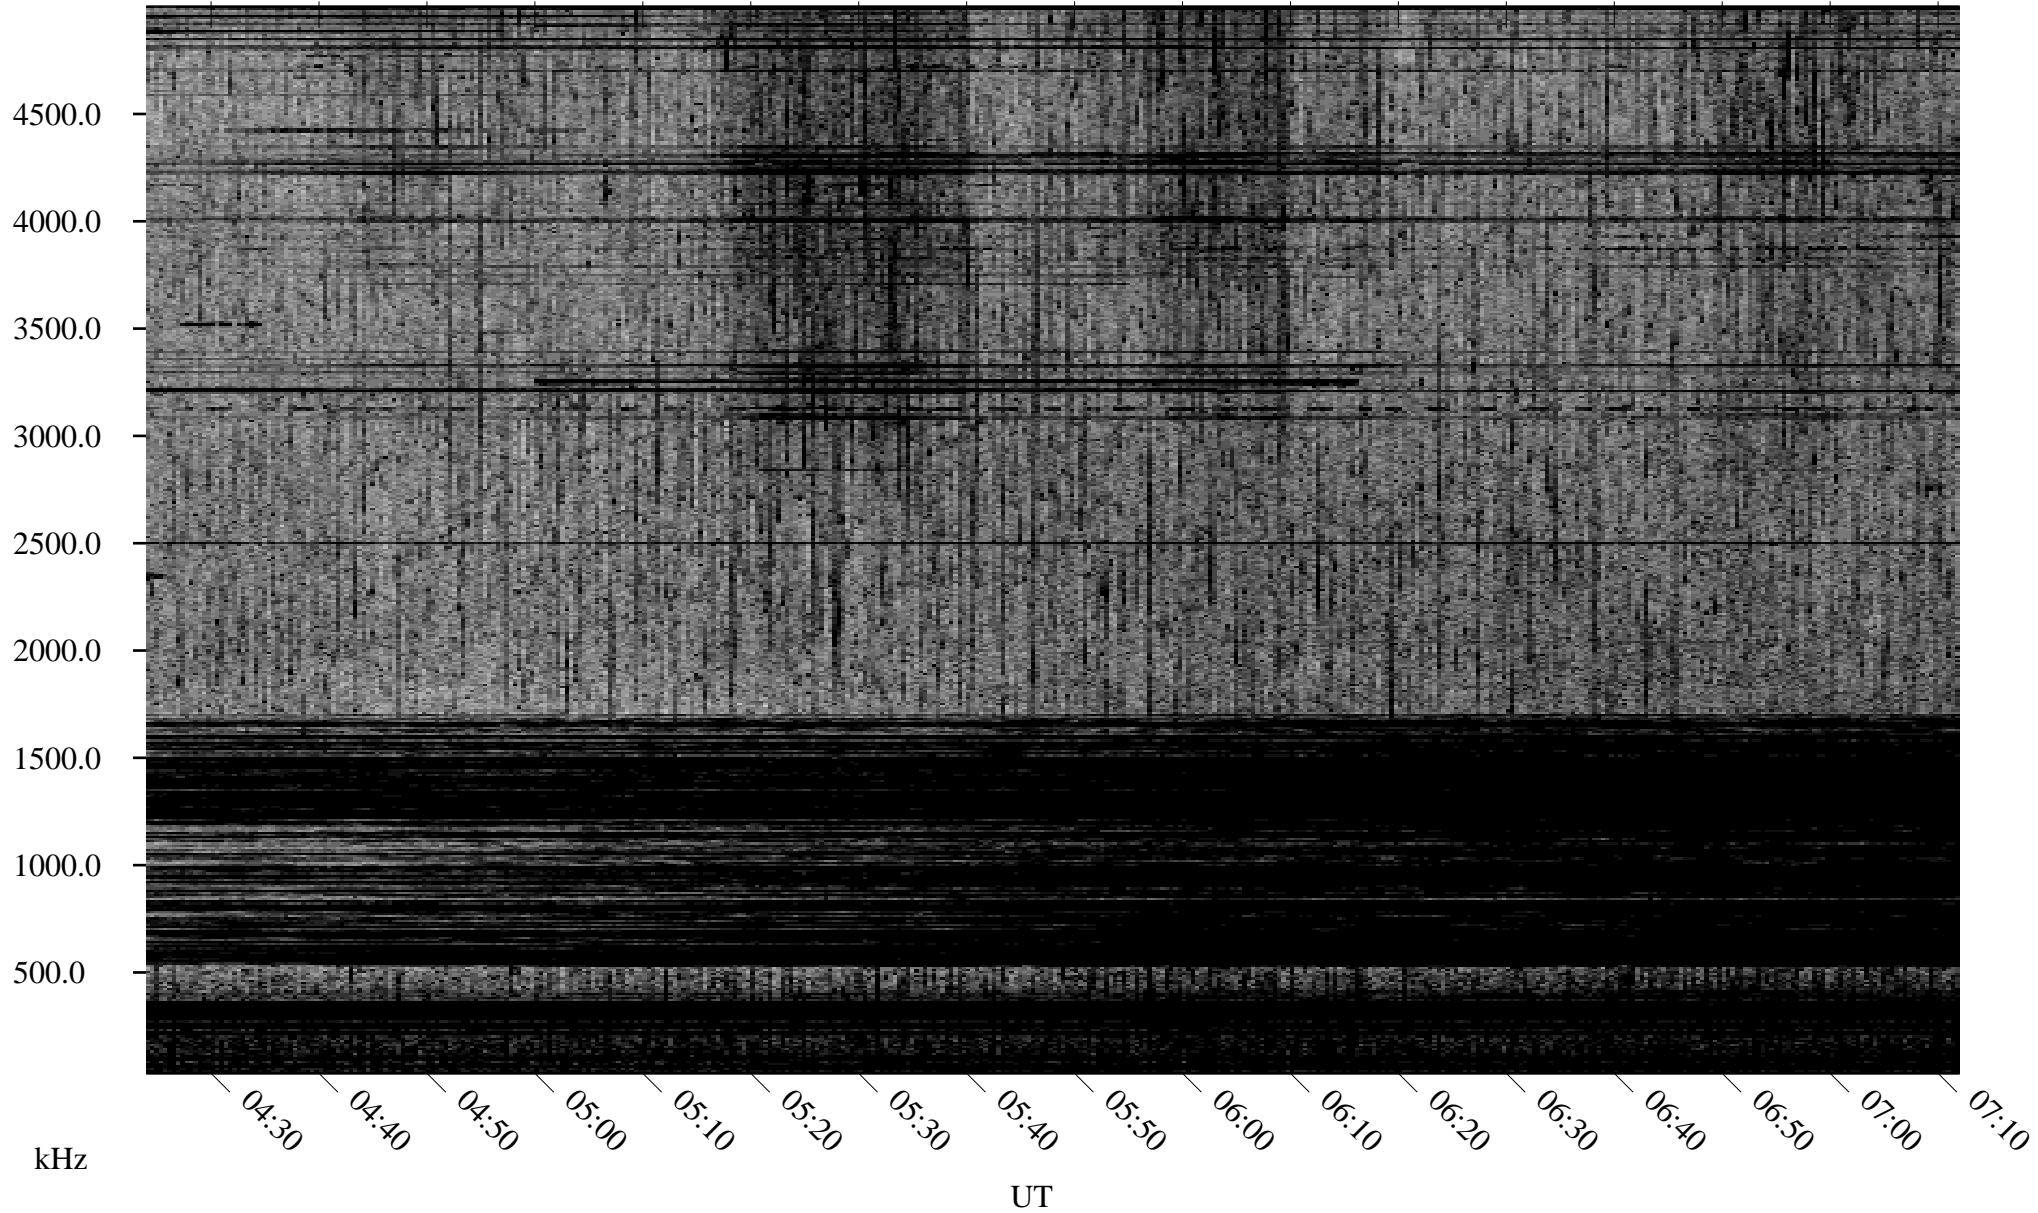

07/03/2001 Churchill, Manitoba

Linear Scale Black = 161 White = 15

ch01184l.r01m max_12

Page 1

07/03/2001 Churchill, Manitoba

Linear Scale Black = 161 White = 15

ch01184l.r01m max_12

Page 2

07/04/2001 Churchill, Manitoba

Linear Scale Black = 161 White = 15

ch01184l.r01m max_12

Page 3

07/04/2001 Churchill, Manitoba

Linear Scale Black = 161 White = 15

ch01184l.r01m max_12

Page 4

07/04/2001 Churchill, Manitoba

Linear Scale Black = 161 White = 15

ch01184l.r01m max_12

Page 5

07/04/2001 Churchill, Manitoba

Linear Scale Black = 161 White = 15

ch01184l.r01m max_12

Page 6

07/04/2001 Churchill, Manitoba

Linear Scale Black = 161 White = 15

ch01184l.r01m max_12

Page 7

07/04/2001 Churchill, Manitoba

Linear Scale Black = 161 White = 15

ch01184l.r01m max_12