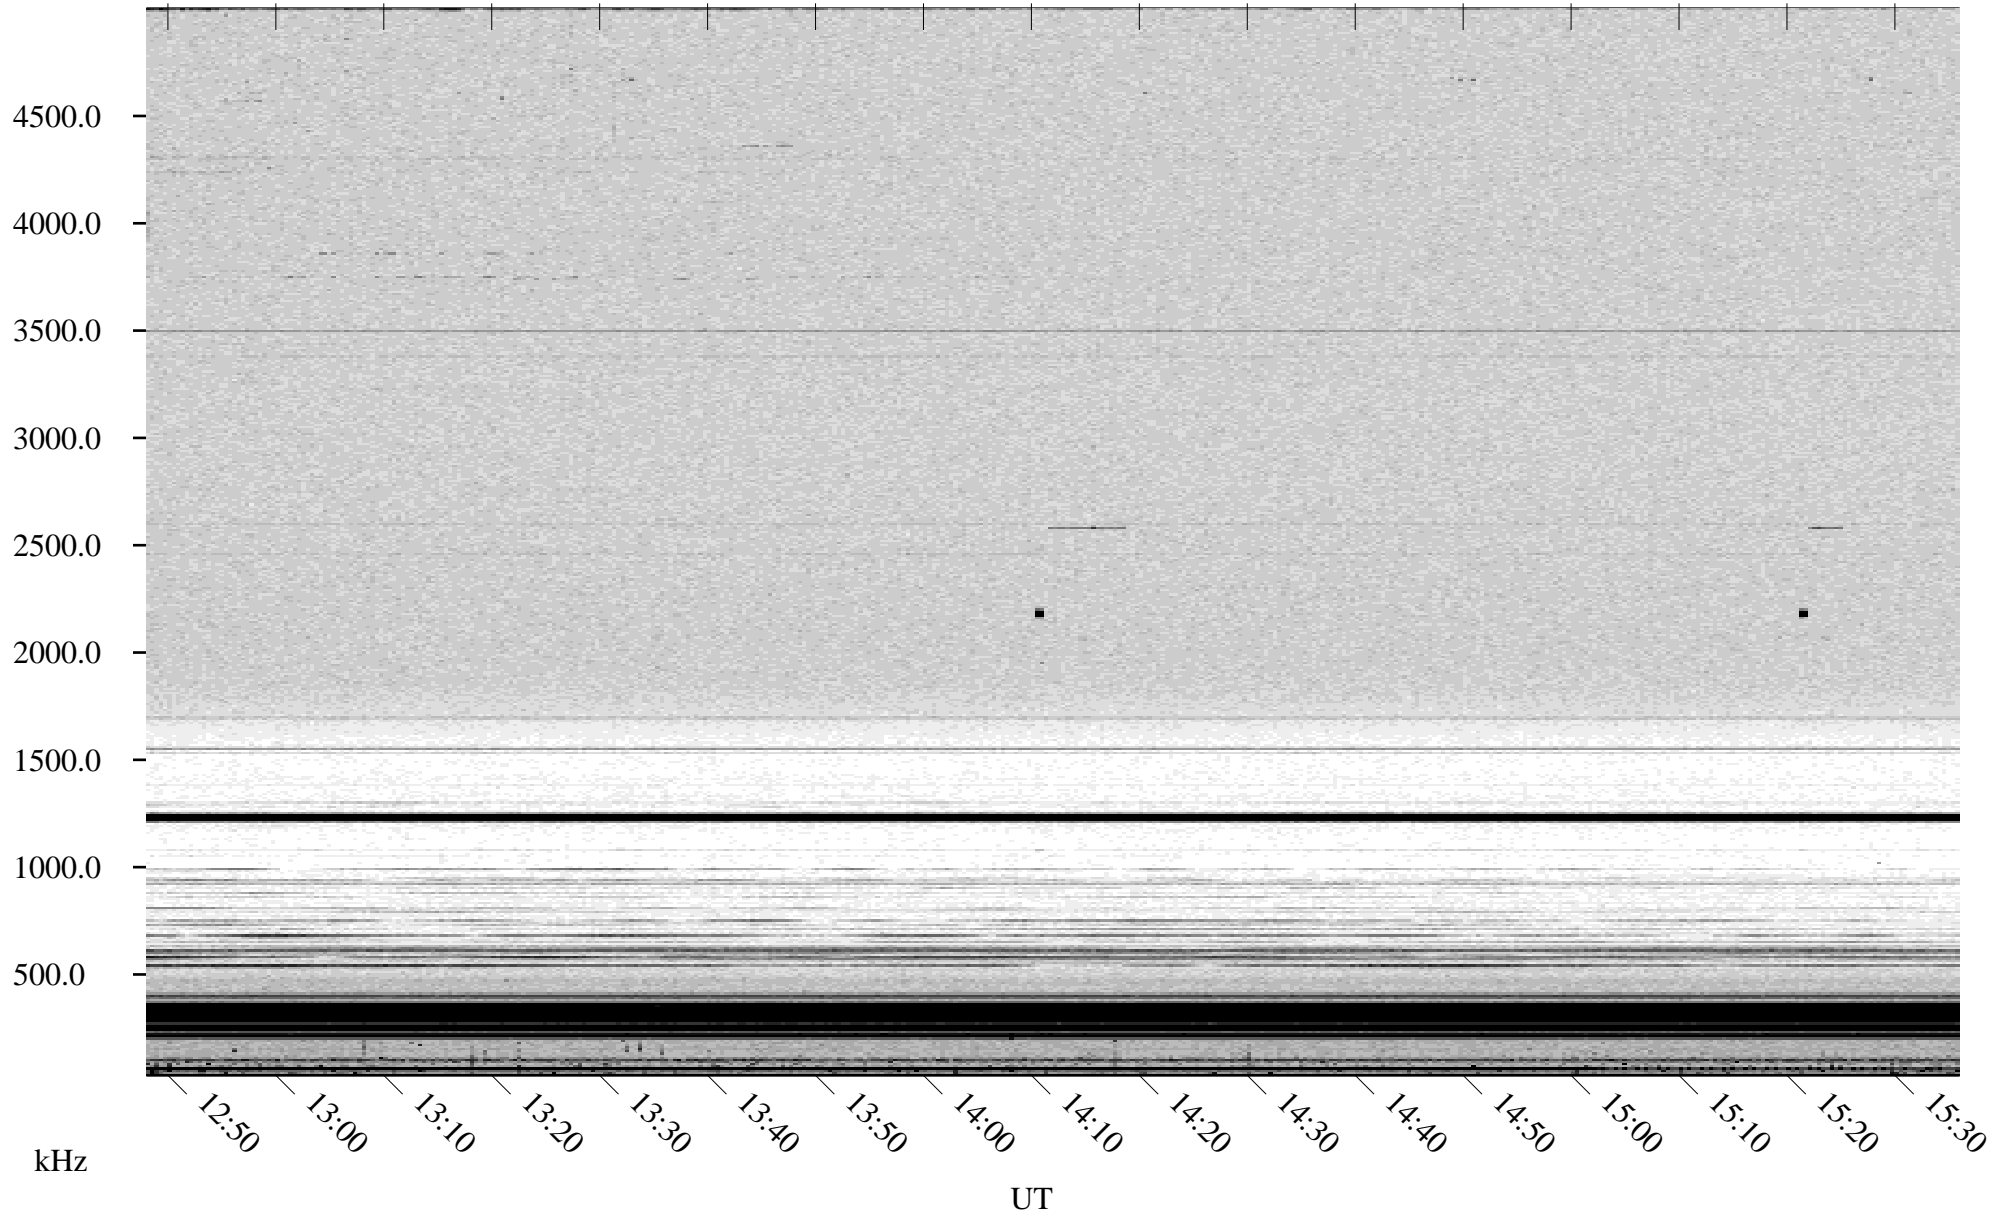

07/04/2001 Churchill, Manitoba

Linear Scale Black = 161 White = 15

ch01184l.r01m max_12

Page 3

07/04/2001 Churchill, Manitoba

Linear Scale Black = 161 White = 15

ch01184l.r01m max_12

Page 4

07/04/2001 Churchill, Manitoba

Linear Scale Black = 161 White = 15

ch01184l.r01m max_12

Page 5

07/04/2001 Churchill, Manitoba

Linear Scale Black = 161 White = 15

ch01184l.r01m max_12

Page 6

07/04/2001 Churchill, Manitoba

Linear Scale Black = 161 White = 15

ch01184l.r01m max_12

Page 7

07/04/2001 Churchill, Manitoba

Linear Scale Black = 161 White = 15

ch01184l.r01m max_12