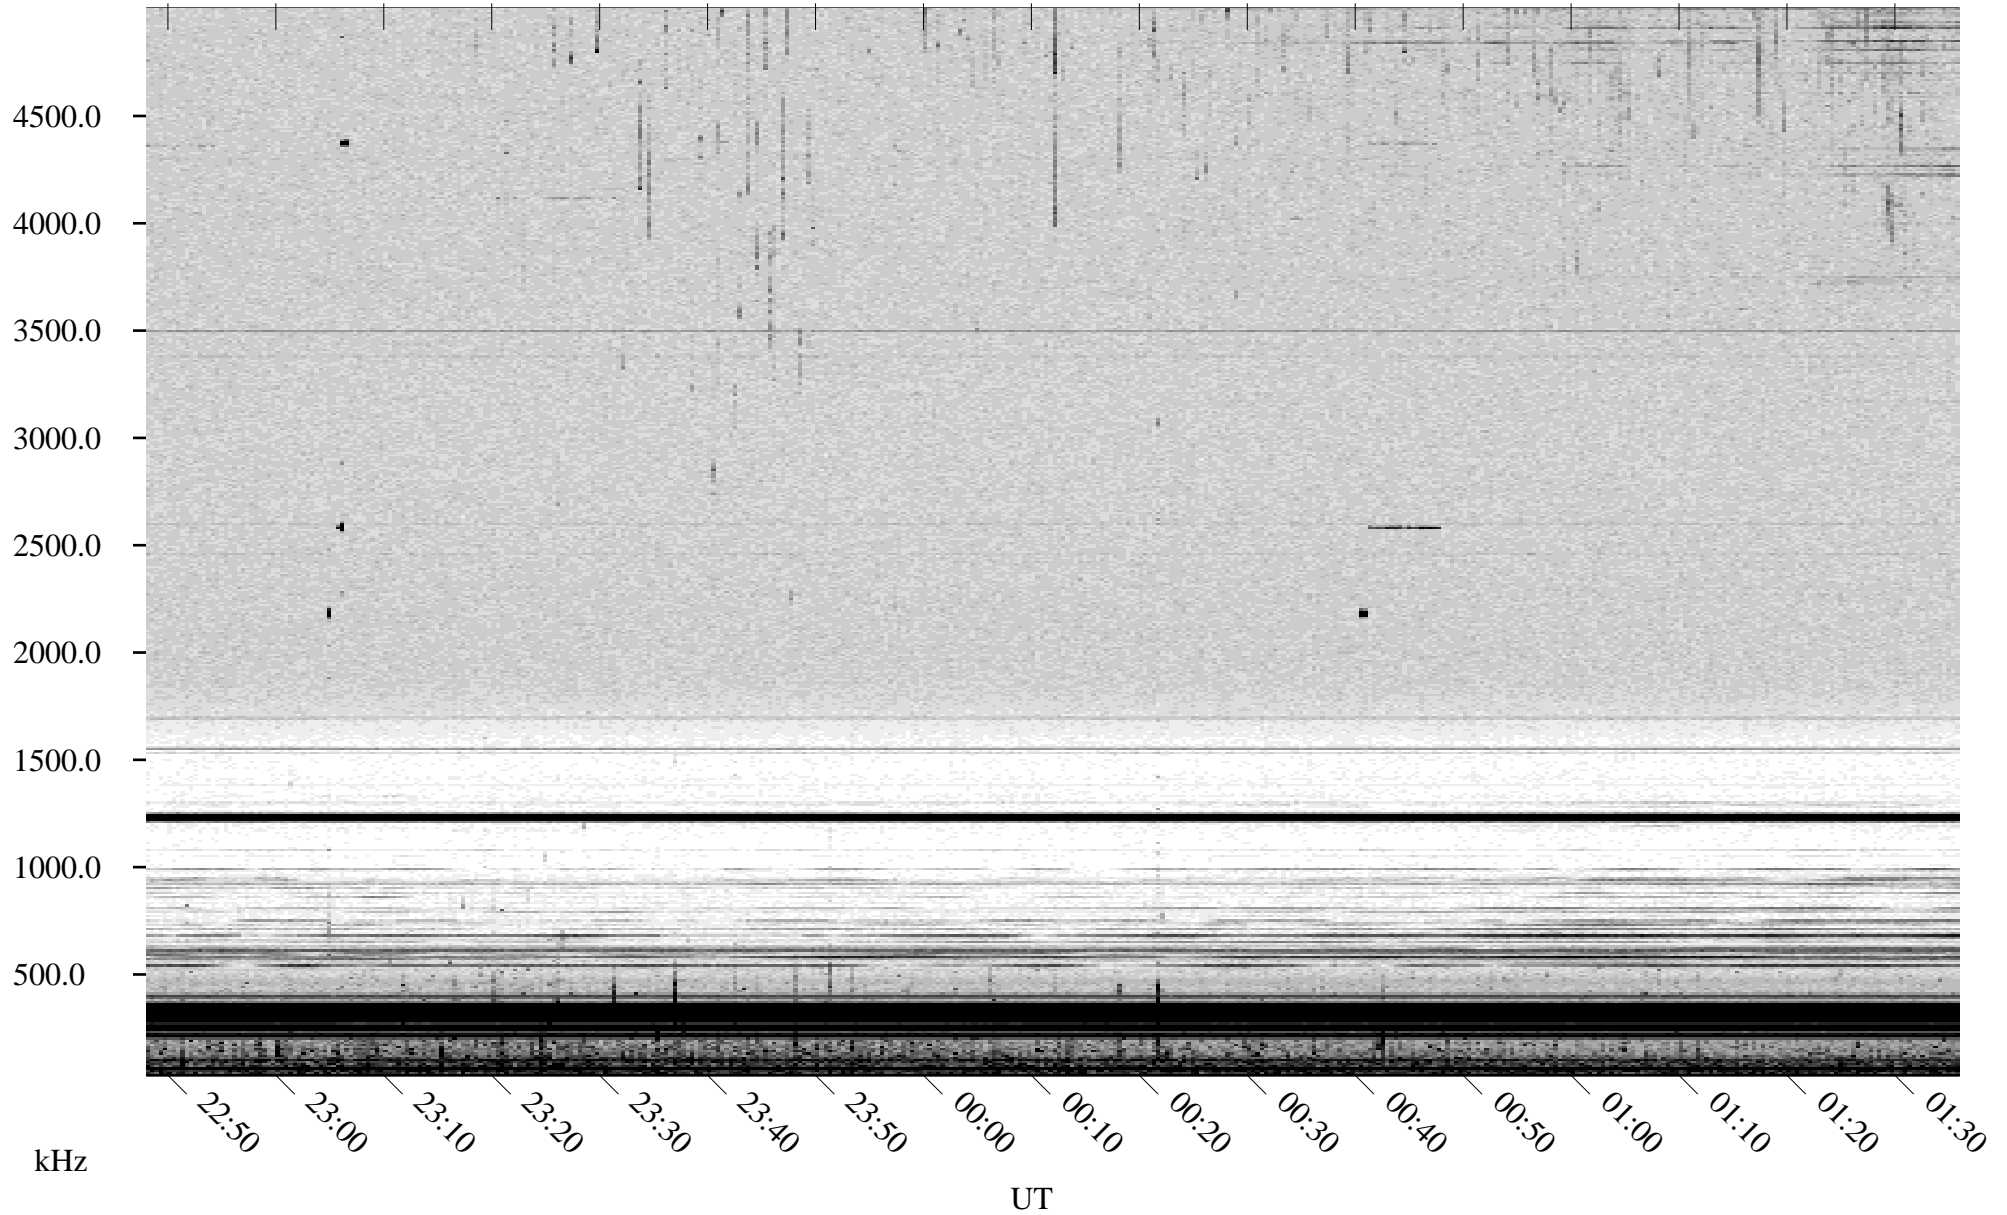

07/03/2001 Churchill, Manitoba

Linear Scale Black = 161 White = 15

ch01184l.r01m max_12

Page 1

07/03/2001 Churchill, Manitoba

Linear Scale Black = 161 White = 15

ch01184l.r01m max_12

Page 2

07/04/2001 Churchill, Manitoba

Linear Scale Black = 161 White = 15

ch01184l.r01m max_12

Page 3

07/04/2001 Churchill, Manitoba

Linear Scale Black = 161 White = 15

ch01184l.r01m max_12

Page 4

07/04/2001 Churchill, Manitoba

Linear Scale Black = 161 White = 15

ch01184l.r01m max_12

Page 5

07/04/2001 Churchill, Manitoba

Linear Scale Black = 161 White = 15

ch01184l.r01m max_12

Page 6

07/04/2001 Churchill, Manitoba

Linear Scale Black = 161 White = 15

ch01184l.r01m max_12

Page 7

07/04/2001 Churchill, Manitoba

Linear Scale Black = 161 White = 15

ch01184l.r01m max_12