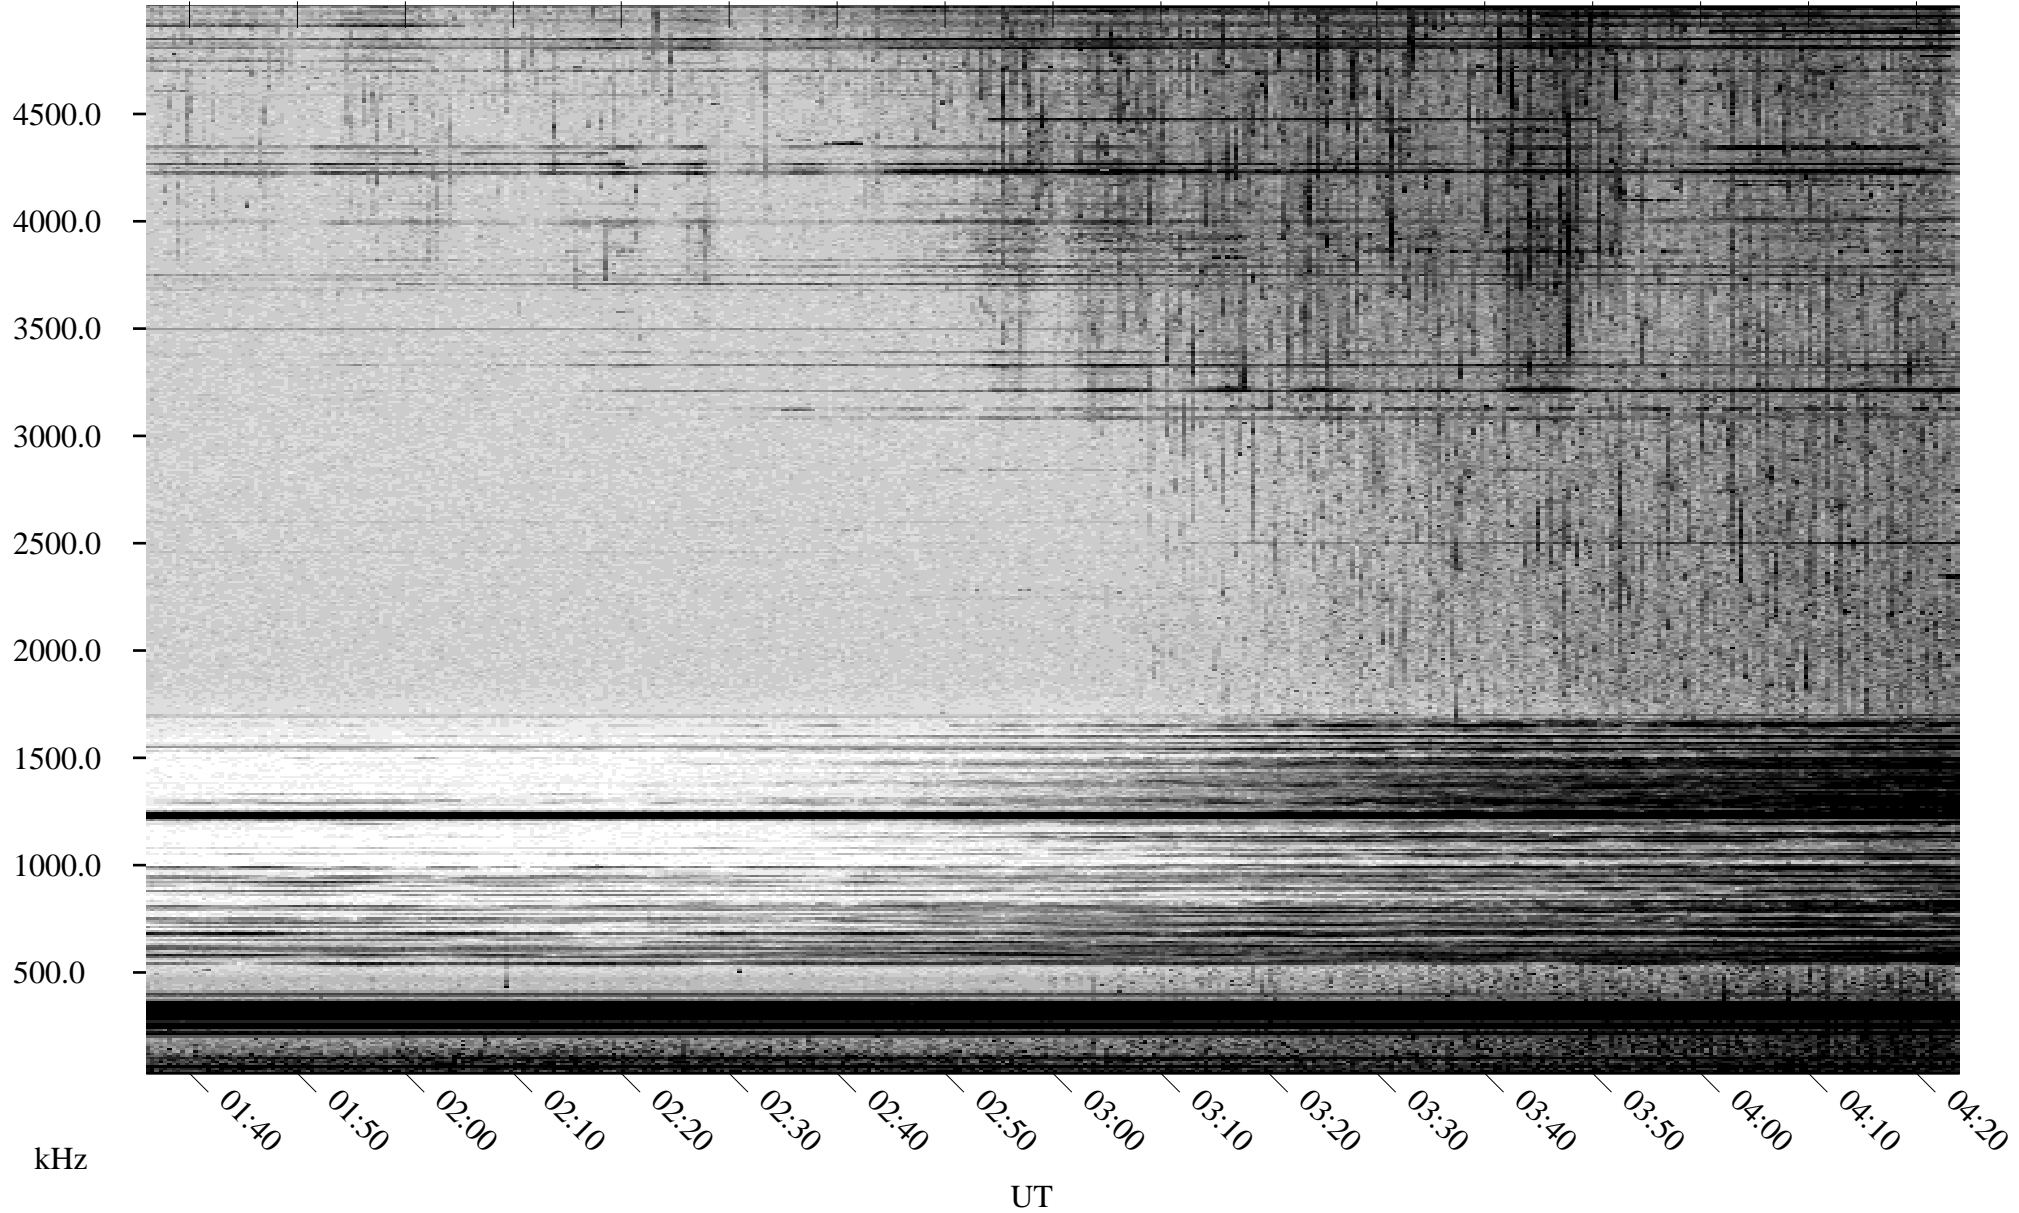

07/03/2001 Churchill, Manitoba

Linear Scale Black = 161 White = 15

ch01184l.r01m max_12

Page 1

07/03/2001 Churchill, Manitoba

Linear Scale Black = 161 White = 15

ch01184l.r01m max_12

Page 2

07/04/2001 Churchill, Manitoba

Linear Scale Black = 161 White = 15

ch01184l.r01m max_12

Page 3

07/04/2001 Churchill, Manitoba

Linear Scale Black = 161 White = 15

ch01184l.r01m max_12

Page 4

07/04/2001 Churchill, Manitoba

Linear Scale Black = 161 White = 15

ch01184l.r01m max_12

Page 5

07/04/2001 Churchill, Manitoba

Linear Scale Black = 161 White = 15

ch01184l.r01m max_12

Page 6

07/04/2001 Churchill, Manitoba

Linear Scale Black = 161 White = 15

ch01184l.r01m max_12

Page 7

07/04/2001 Churchill, Manitoba

Linear Scale Black = 161 White = 15

ch01184l.r01m max_12