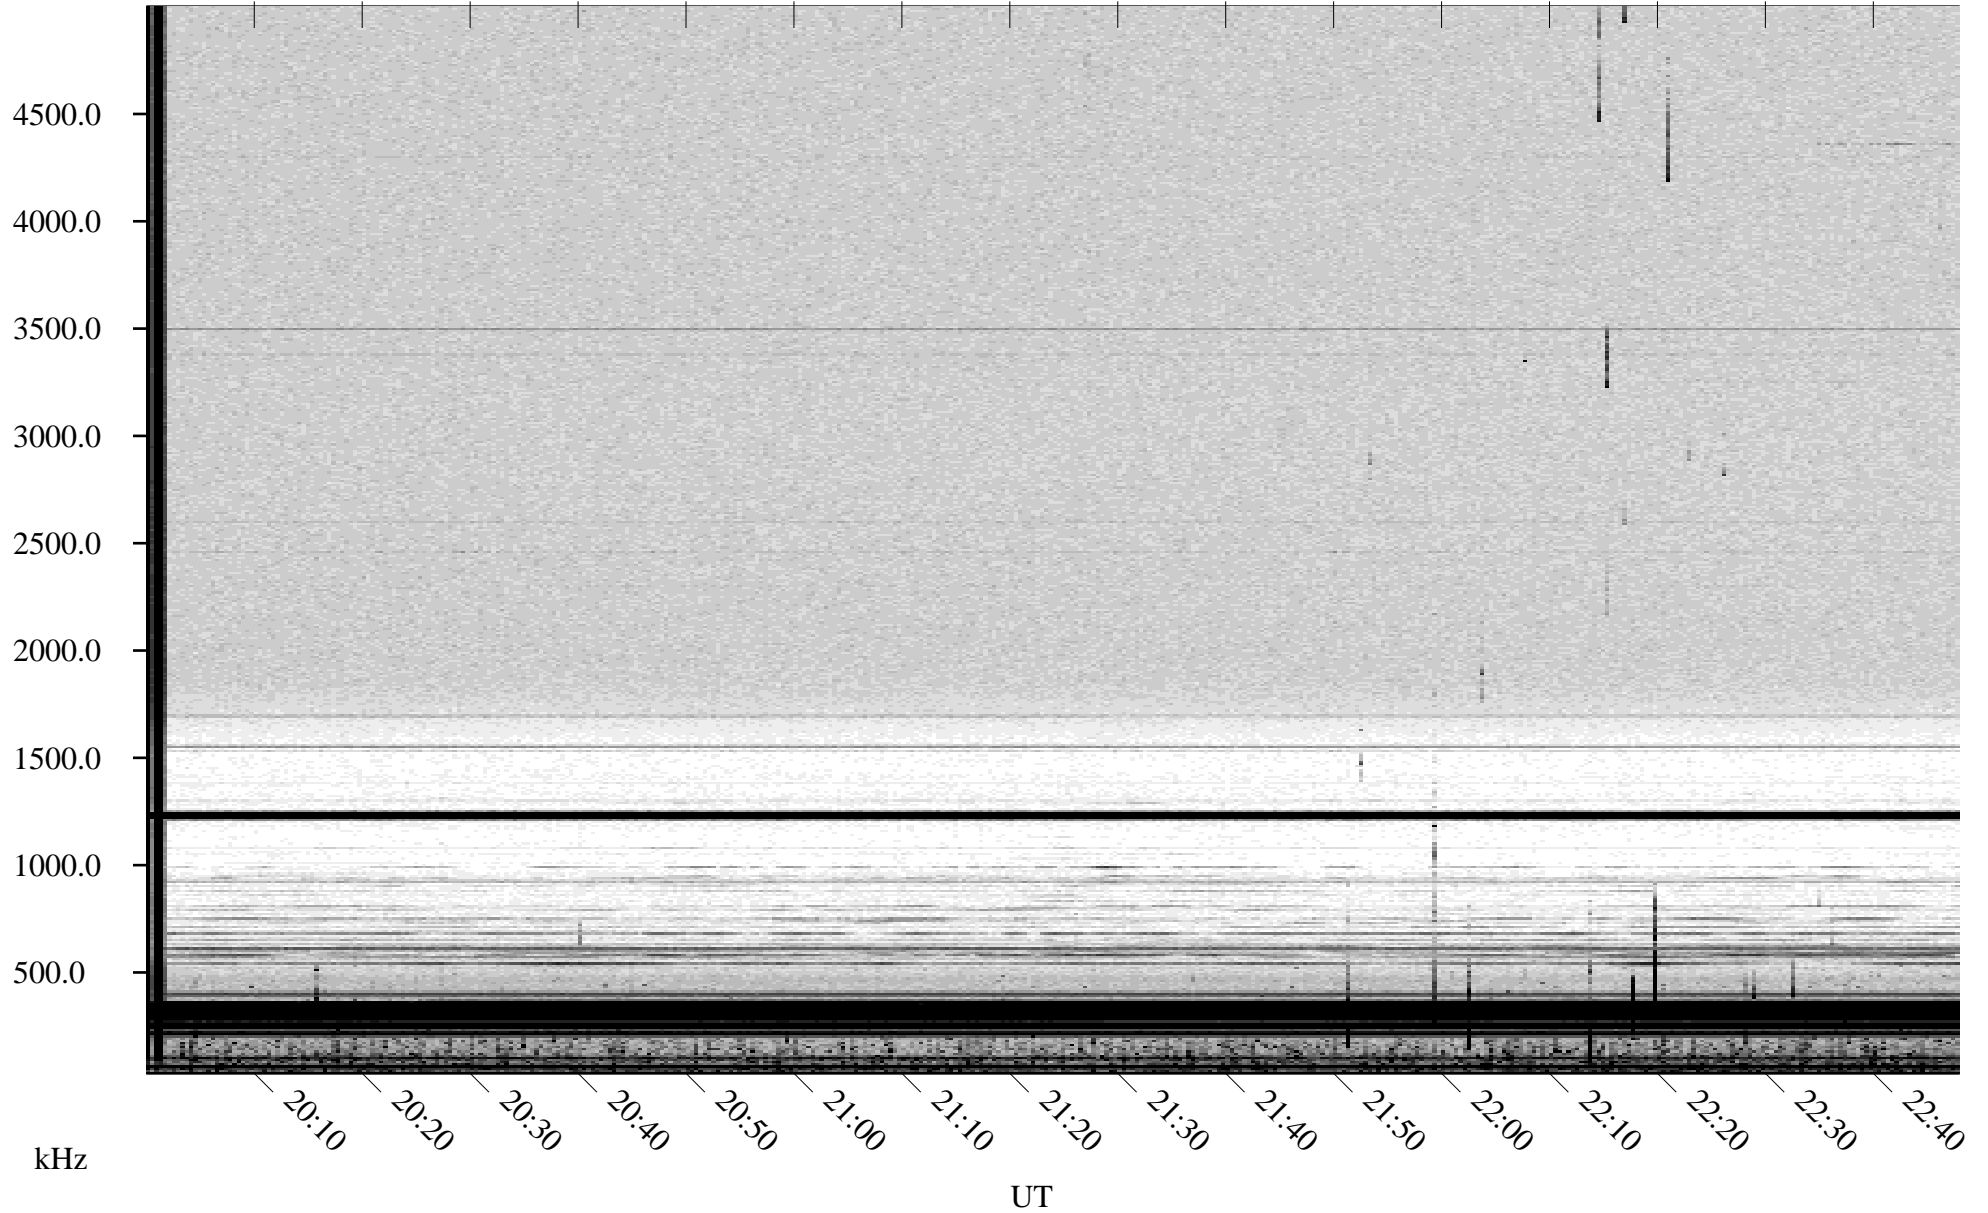

07/03/2001 Churchill, Manitoba

Linear Scale Black = 161 White = 15

ch01184l.r01m max_12

Page 1

07/03/2001 Churchill, Manitoba

Linear Scale Black = 161 White = 15

ch01184l.r01m max_12

Page 2

07/04/2001 Churchill, Manitoba

Linear Scale Black = 161 White = 15

ch01184l.r01m max_12

Page 3

07/04/2001 Churchill, Manitoba

Linear Scale Black = 161 White = 15

ch01184l.r01m max_12

Page 4

07/04/2001 Churchill, Manitoba

Linear Scale Black = 161 White = 15

ch01184l.r01m max_12

Page 5

07/04/2001 Churchill, Manitoba

Linear Scale Black = 161 White = 15

ch01184l.r01m max_12

Page 6

07/04/2001 Churchill, Manitoba

Linear Scale Black = 161 White = 15

ch01184l.r01m max_12

Page 7

07/04/2001 Churchill, Manitoba

Linear Scale Black = 161 White = 15

ch01184l.r01m max_12