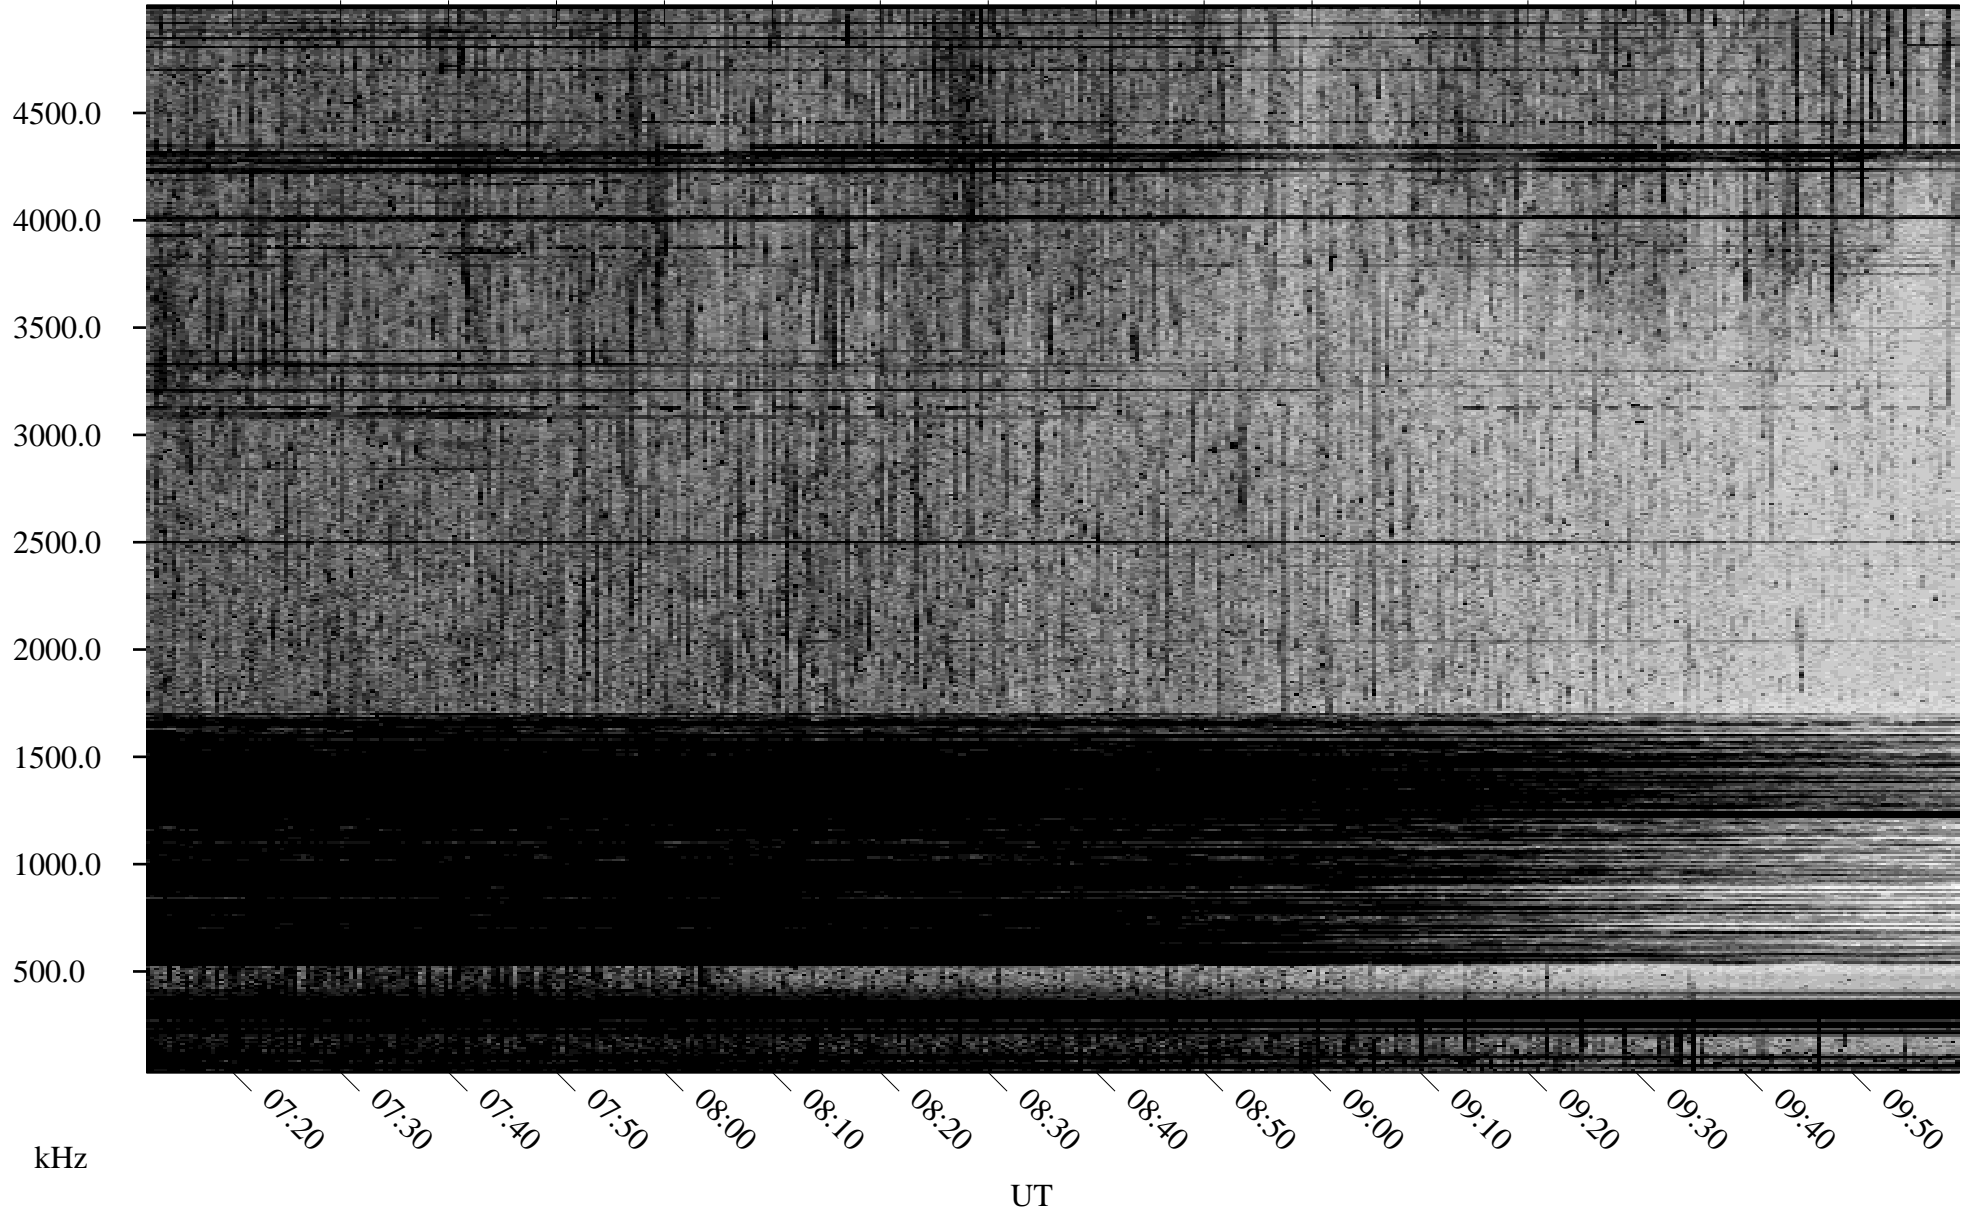

07/03/2001 Churchill, Manitoba

Linear Scale Black = 161 White = 15

ch01184l.r01m max_12

Page 1

07/03/2001 Churchill, Manitoba

Linear Scale Black = 161 White = 15

ch01184l.r01m max_12

Page 2

07/04/2001 Churchill, Manitoba

Linear Scale Black = 161 White = 15

ch01184l.r01m max_12

Page 3

07/04/2001 Churchill, Manitoba

Linear Scale Black = 161 White = 15

ch01184l.r01m max_12

Page 4

07/04/2001 Churchill, Manitoba

Linear Scale Black = 161 White = 15

ch01184l.r01m max_12

Page 5

07/04/2001 Churchill, Manitoba

Linear Scale Black = 161 White = 15

ch01184l.r01m max_12

Page 6

07/04/2001 Churchill, Manitoba

Linear Scale Black = 161 White = 15

ch01184l.r01m max_12

Page 7

07/04/2001 Churchill, Manitoba

Linear Scale Black = 161 White = 15

ch01184l.r01m max_12