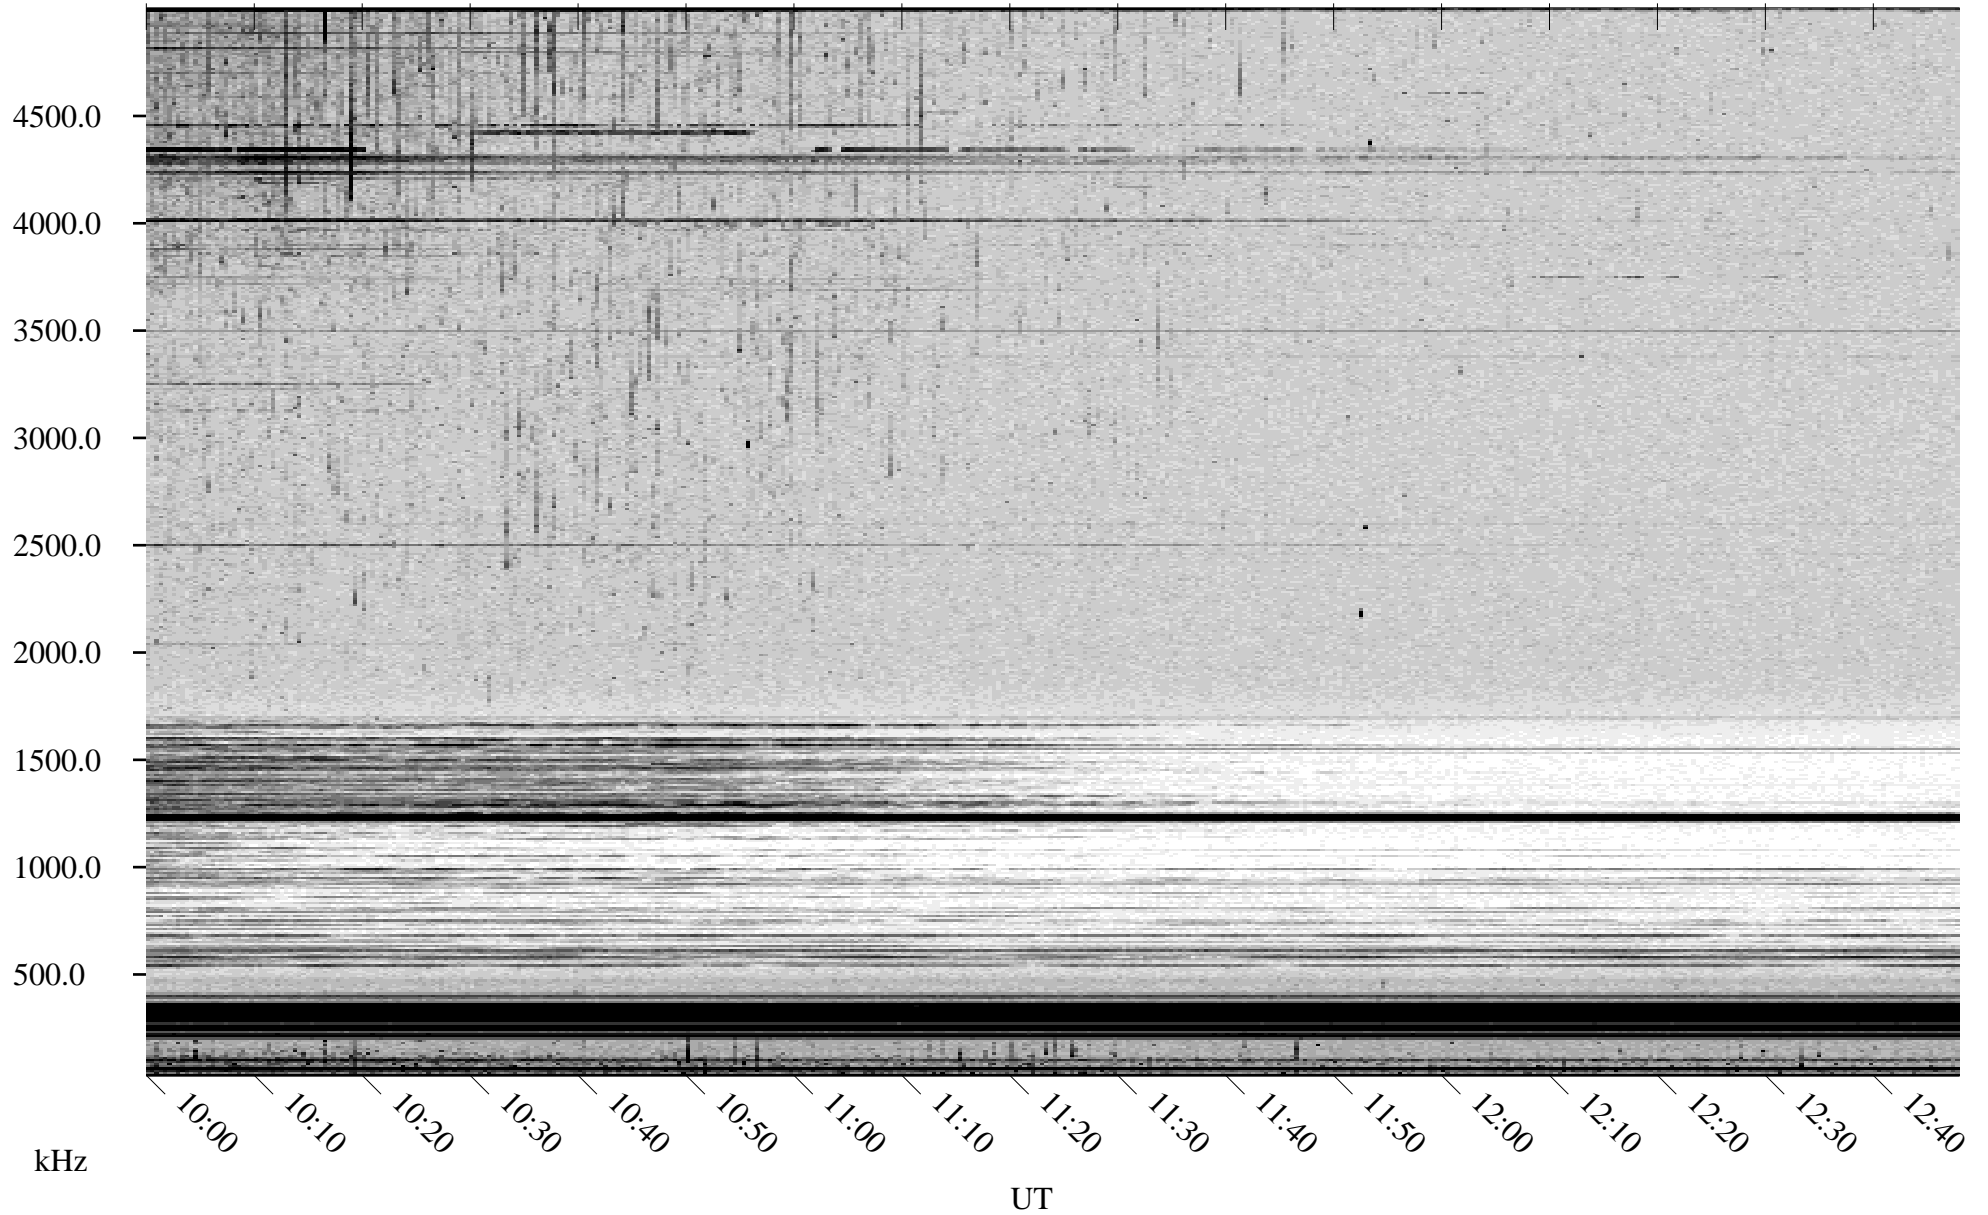

07/03/2001 Churchill, Manitoba

Linear Scale Black = 161 White = 15

ch01184l.r01m max_12

Page 1

07/03/2001 Churchill, Manitoba

Linear Scale Black = 161 White = 15

ch01184l.r01m max_12

Page 2

07/04/2001 Churchill, Manitoba

Linear Scale Black = 161 White = 15

ch01184l.r01m max_12

Page 3

07/04/2001 Churchill, Manitoba

Linear Scale Black = 161 White = 15

ch01184l.r01m max_12

Page 4

07/04/2001 Churchill, Manitoba

Linear Scale Black = 161 White = 15

ch01184l.r01m max_12

Page 5

07/04/2001 Churchill, Manitoba

Linear Scale Black = 161 White = 15

ch01184l.r01m max_12

Page 6

07/04/2001 Churchill, Manitoba

Linear Scale Black = 161 White = 15

ch01184l.r01m max_12

Page 7

07/04/2001 Churchill, Manitoba

Linear Scale Black = 161 White = 15

ch01184l.r01m max_12