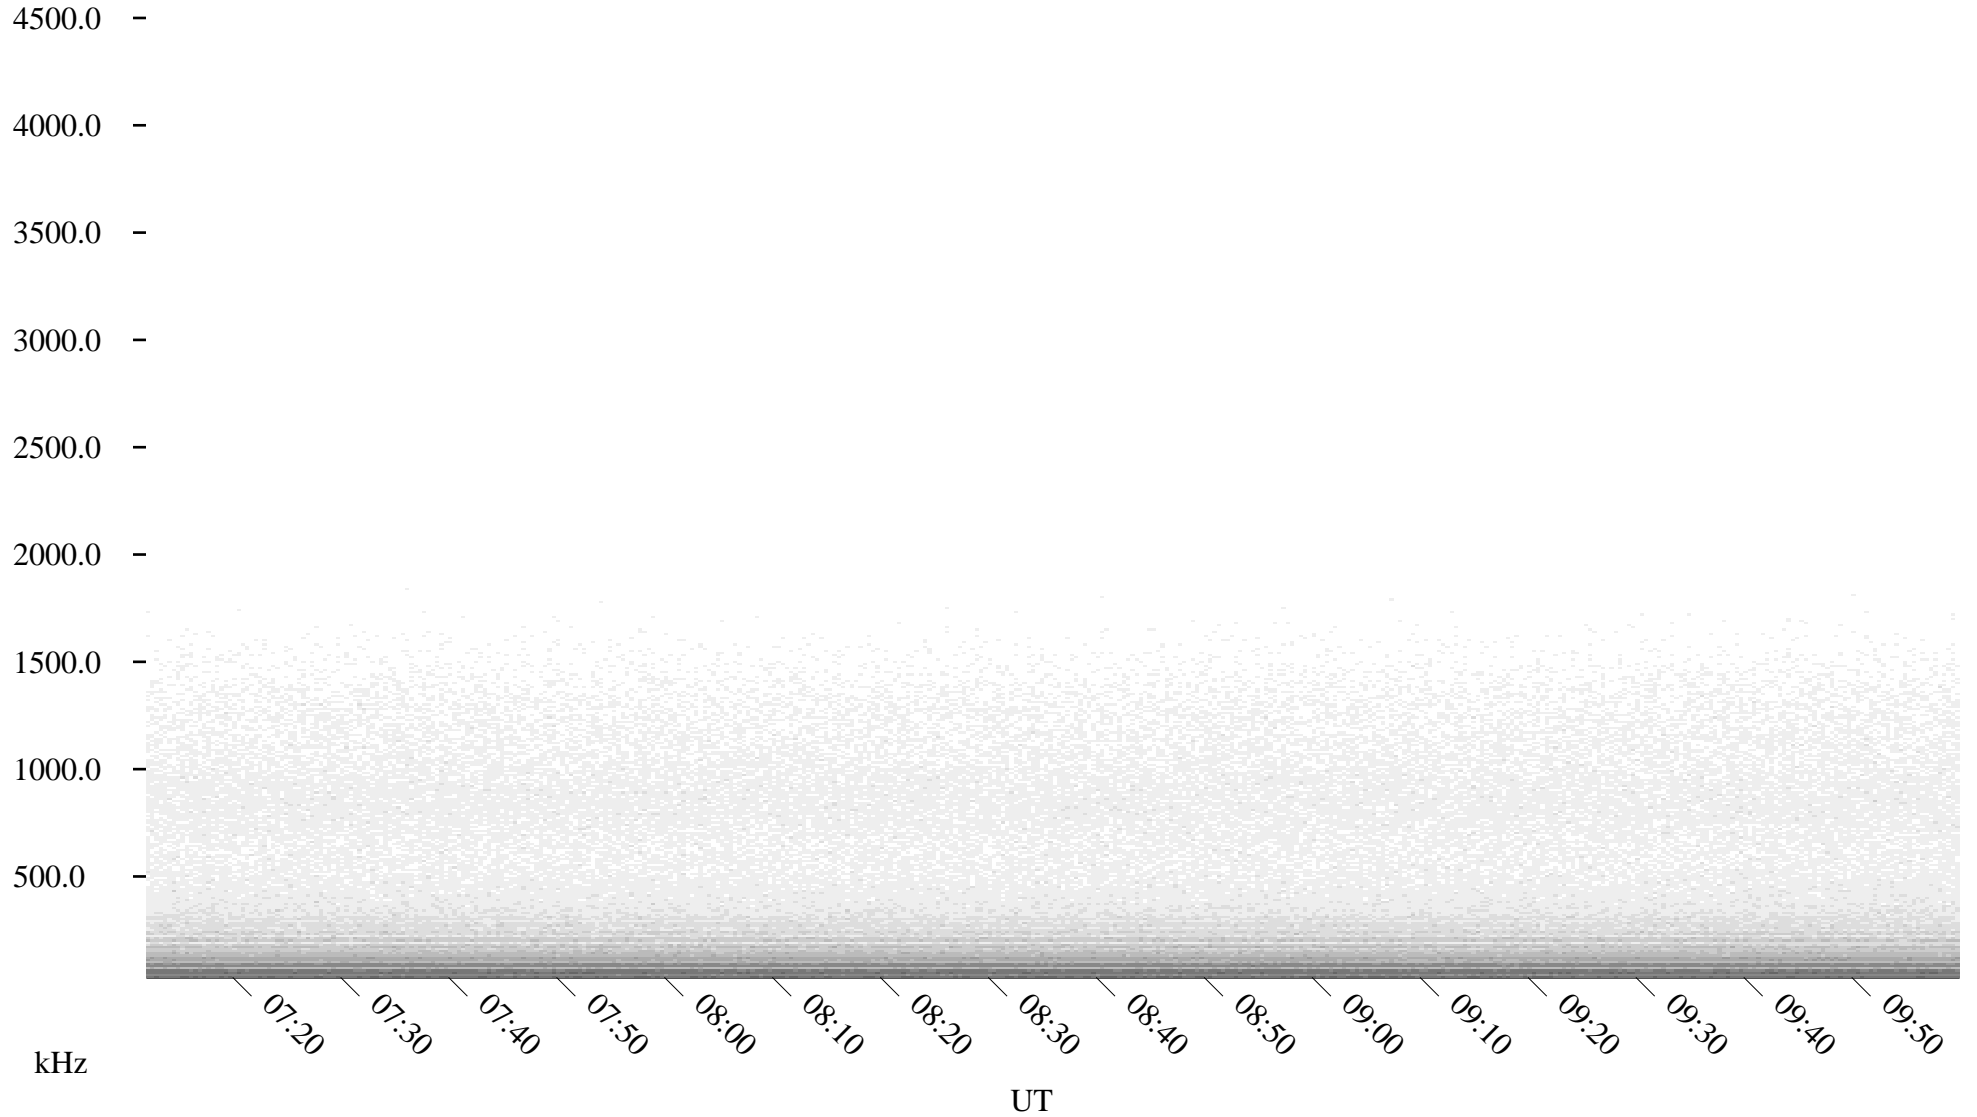

ch01186l.r00m max_12

Page 3

07/06/2001 Churchill, Manitoba

Linear Scale

Black = 161

White = 15

ch01186l.r00m max_12

Page 4

07/06/2001 Churchill, Manitoba

Linear Scale

Black = 161

White = 15

ch01186l.r00m max_12

Page 5

07/06/2001 Churchill, Manitoba

Linear Scale

Black = 161

White = 15

ch01186l.r00m max_12

Page 6

07/06/2001 Churchill, Manitoba

Linear Scale Black = 161 White = 15

ch01186l.r00m max_12

Page 7