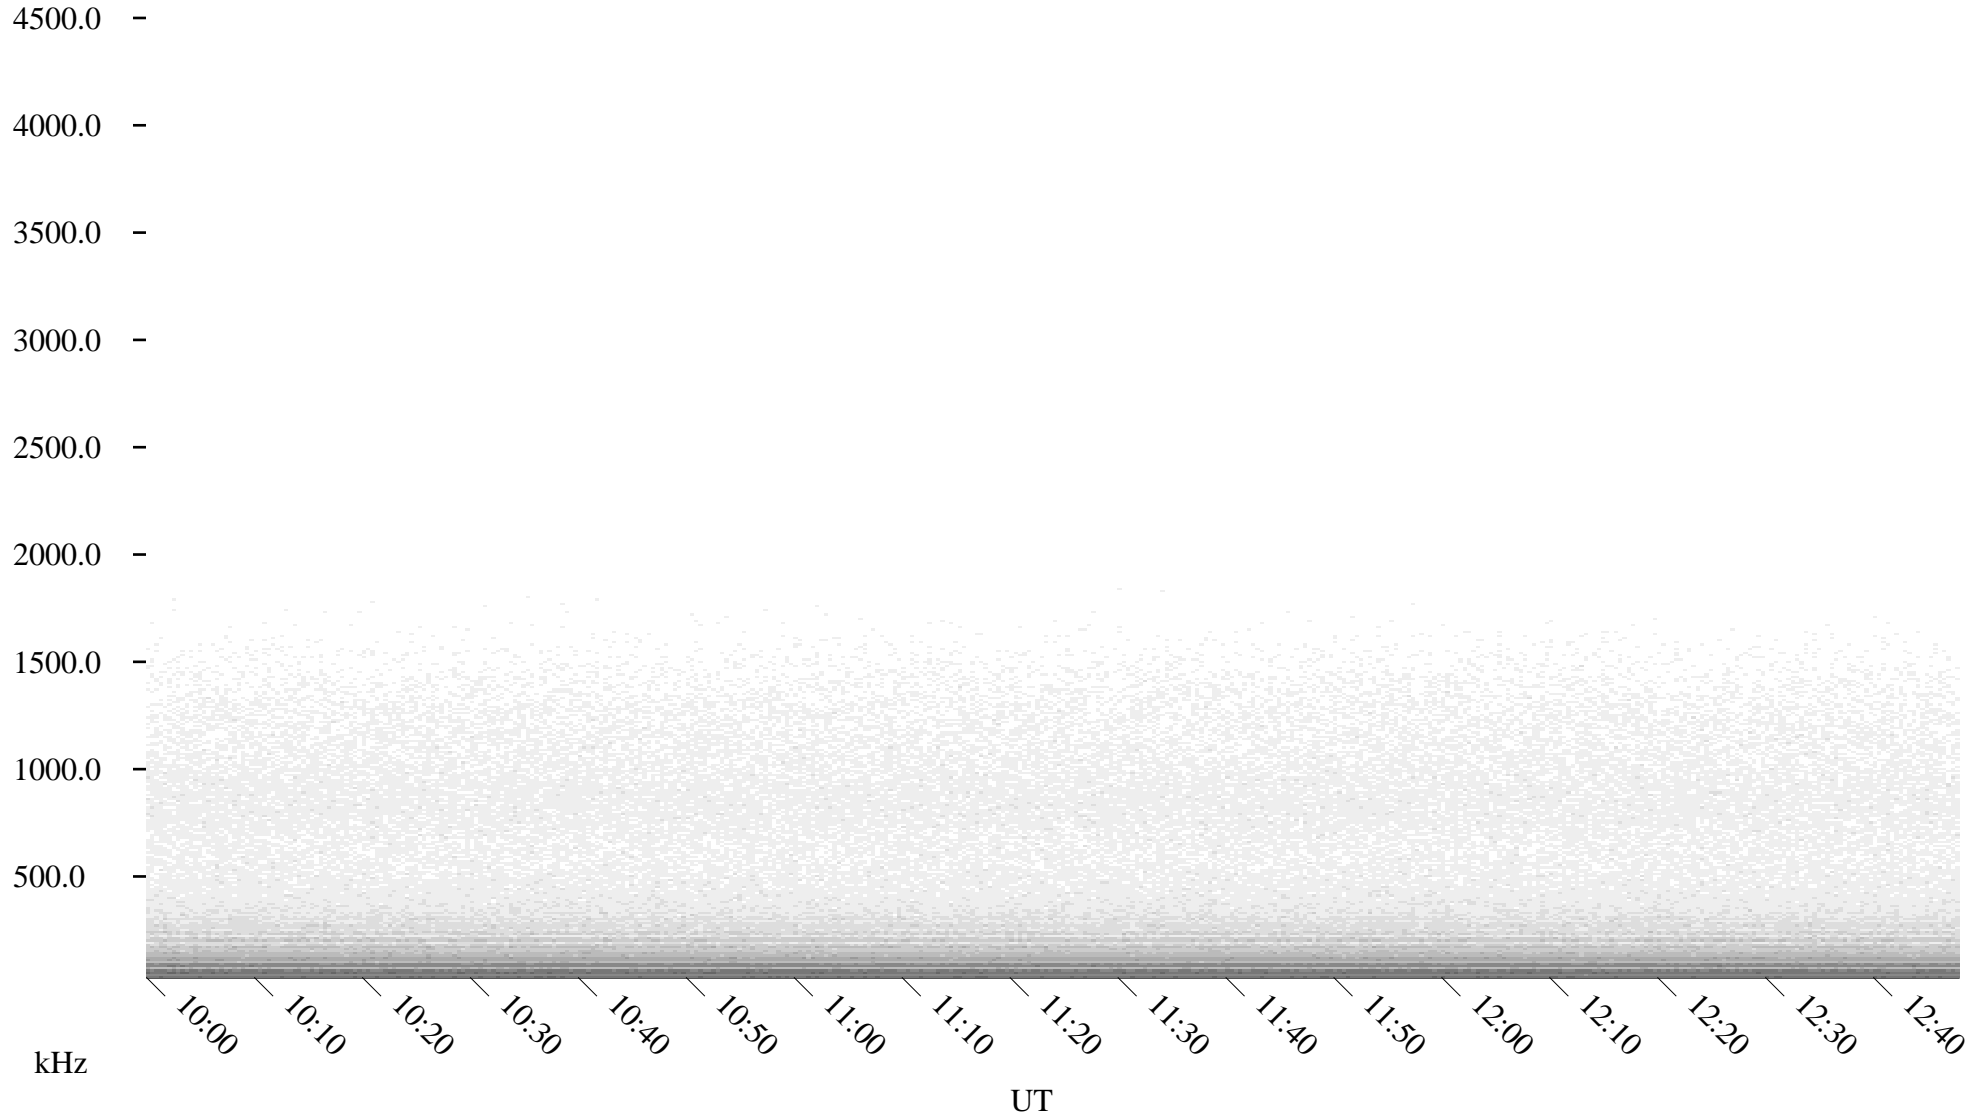

07/06/2001 Churchill, Manitoba

Linear Scale

Black = 161

White = 15

ch01186l.r00m max_12

Page 6