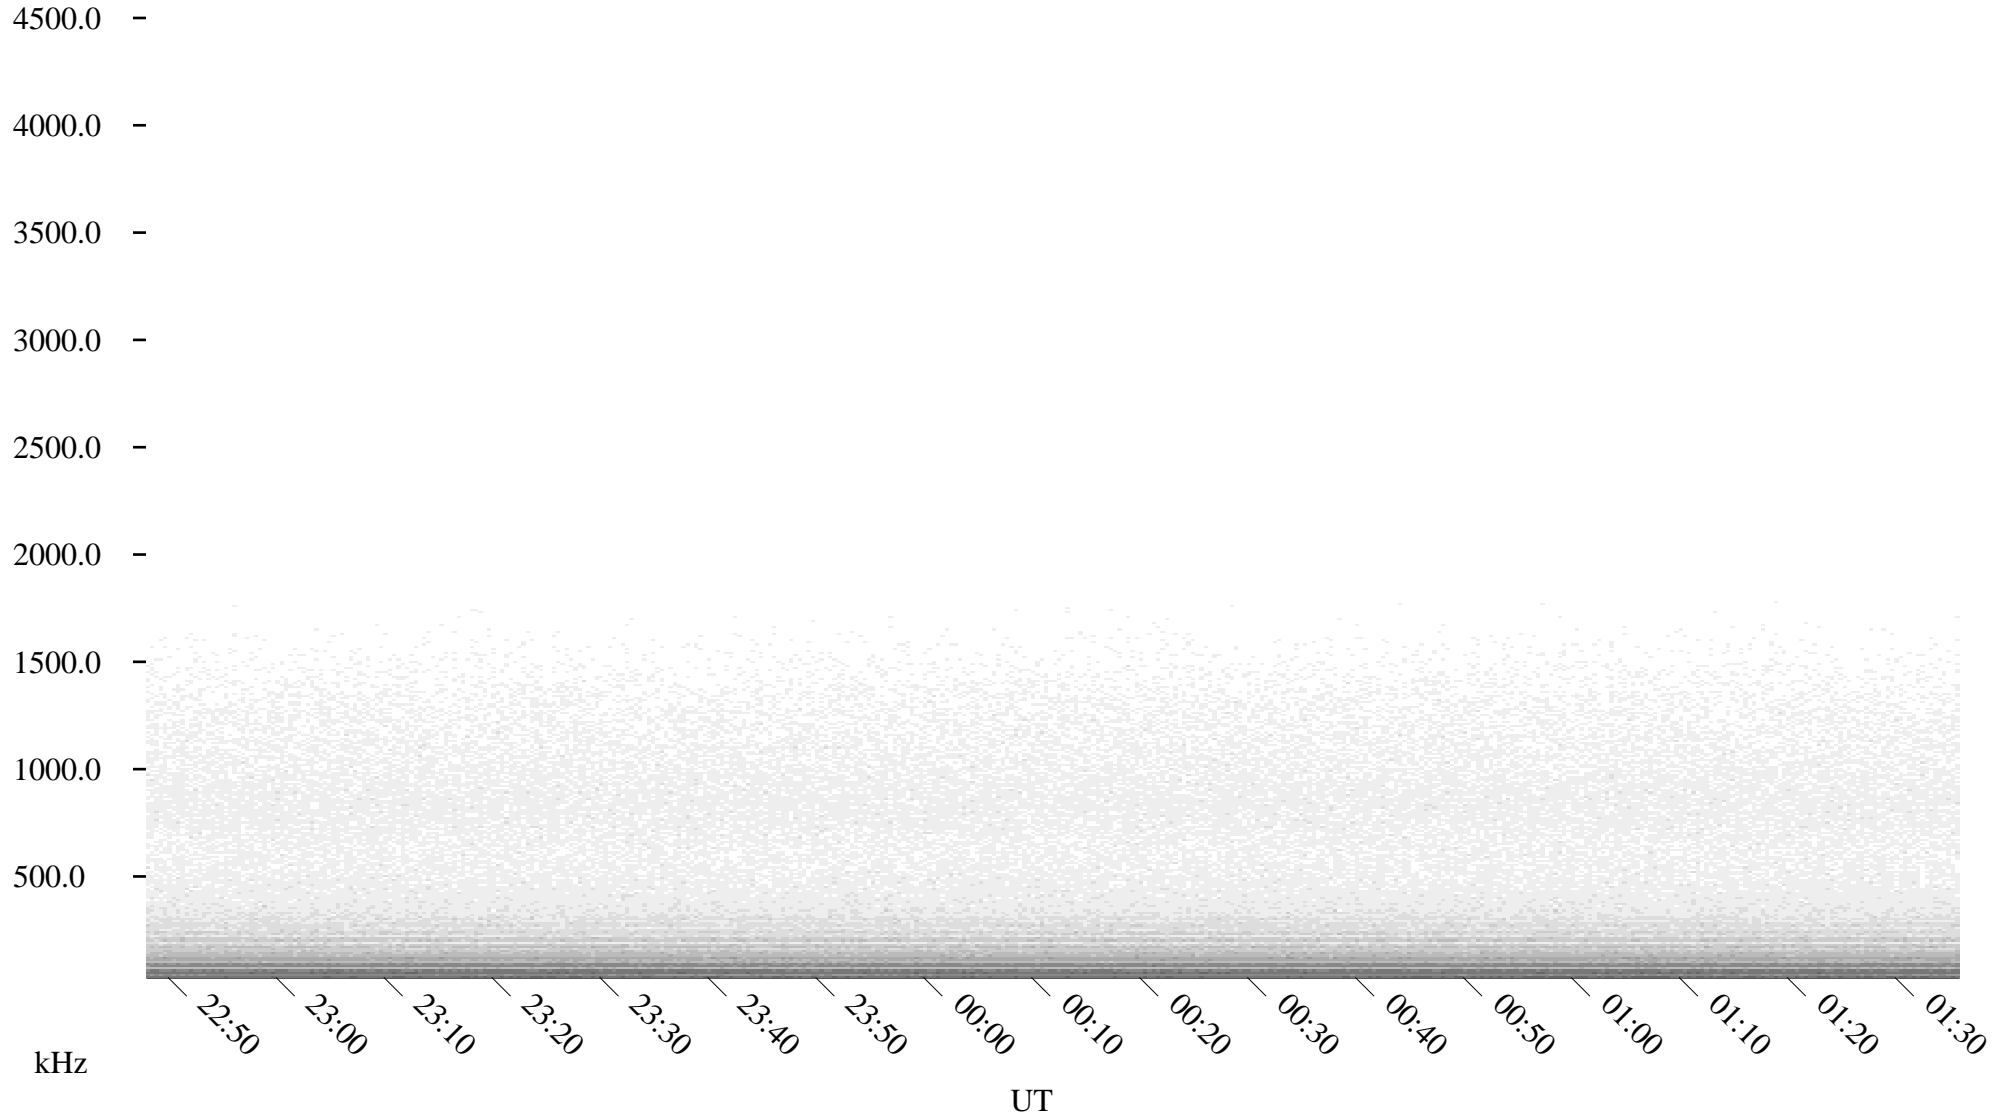

07/05/2001 Churchill, Manitoba

Linear Scale

Black = 161

White = 15

ch01186l.r00m max_12

Page 1

07/05/2001 Churchill, Manitoba

Linear Scale

Black = 161

White = 15

ch01186l.r00m max_12

Page 2

07/06/2001 Churchill, Manitoba

Linear Scale

Black = 161

White = 15

ch01186l.r00m max_12

Page 3

07/06/2001 Churchill, Manitoba

Linear Scale

Black = 161

White = 15

ch01186l.r00m max_12

Page 4

07/06/2001 Churchill, Manitoba

Linear Scale

Black = 161

White = 15

ch01186l.r00m max_12

Page 5

07/06/2001 Churchill, Manitoba

Linear Scale