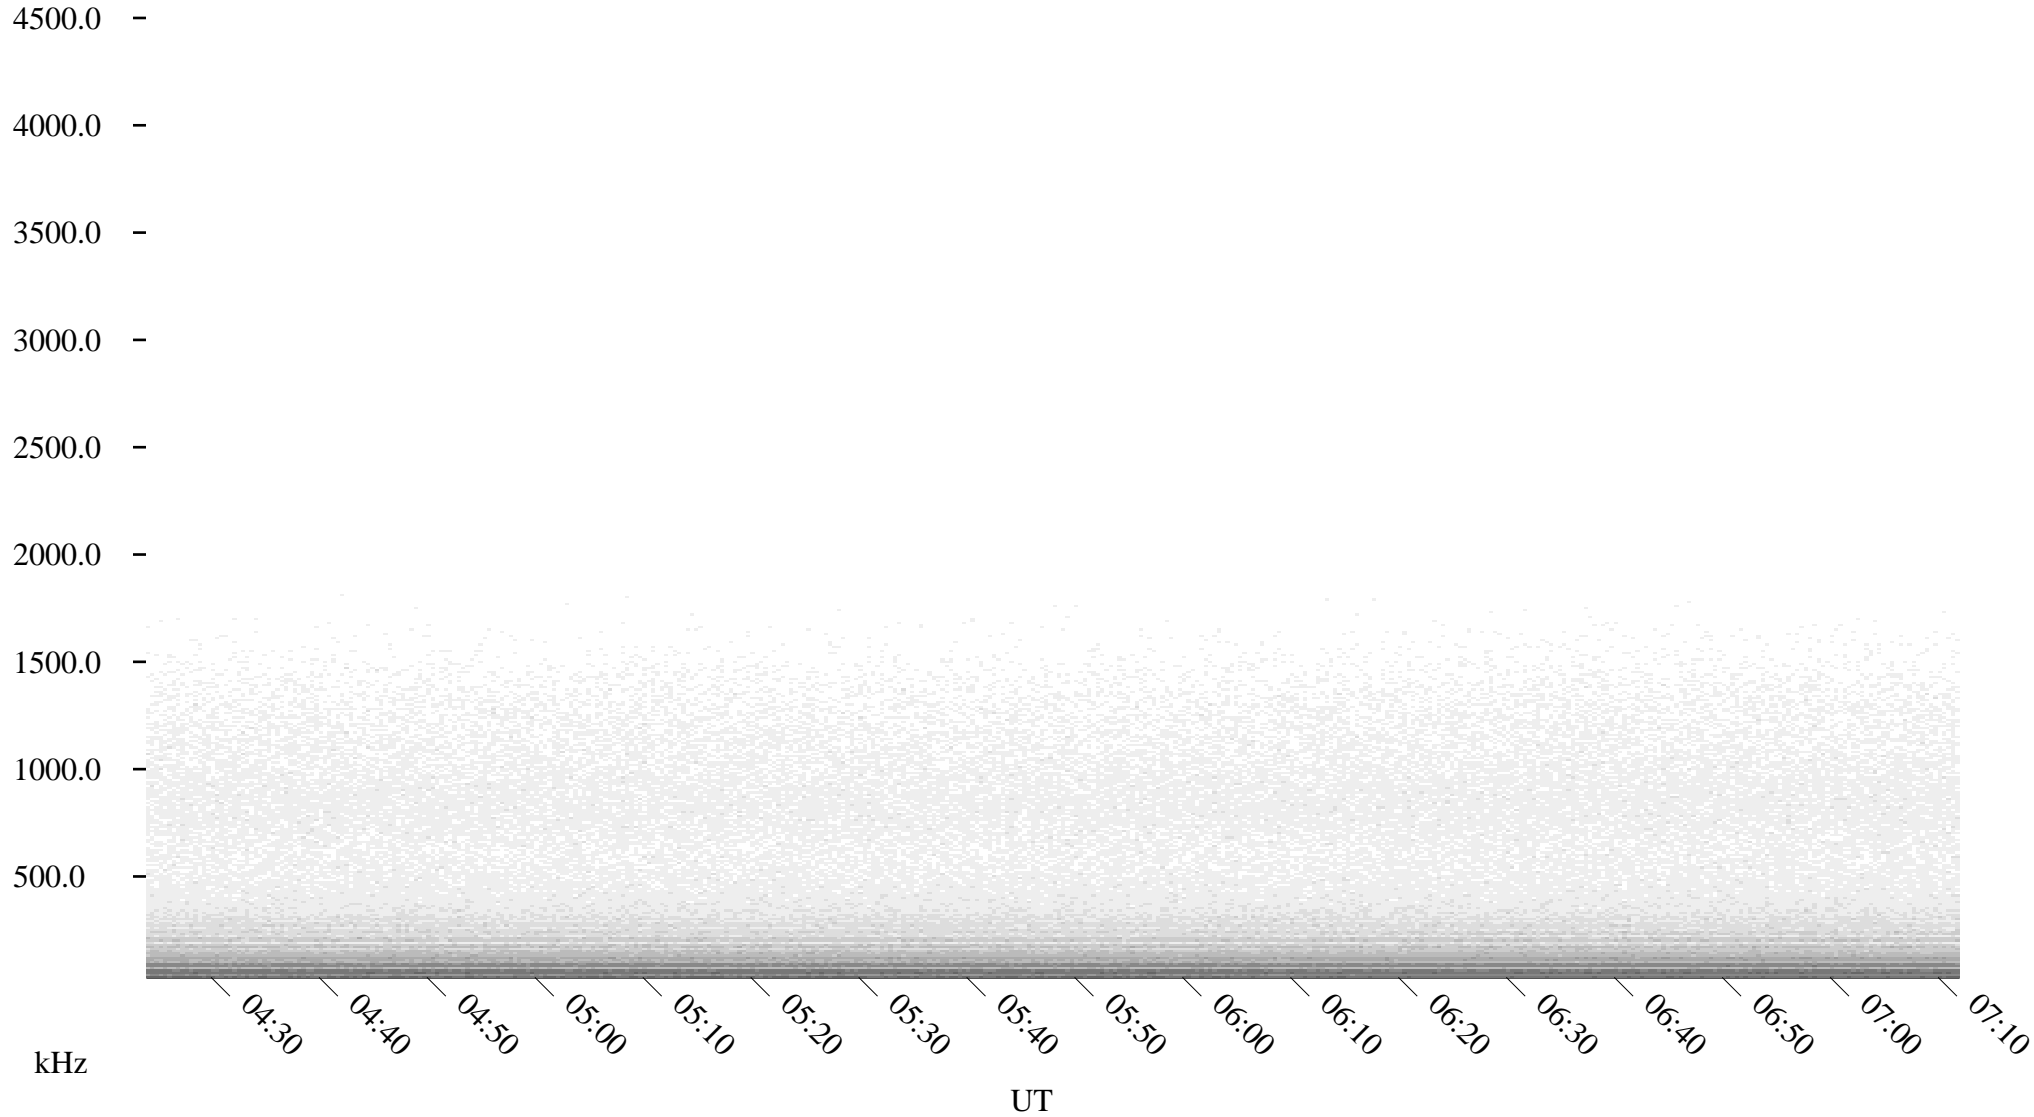

ch01186l.r00m max_12

Page 3

07/06/2001 Churchill, Manitoba

Linear Scale

Black = 161

White = 15

ch01186l.r00m max_12

Page 4

07/06/2001 Churchill, Manitoba

Linear Scale

Black = 161

White = 15

ch01186l.r00m max_12

Page 5

07/06/2001 Churchill, Manitoba

Linear Scale