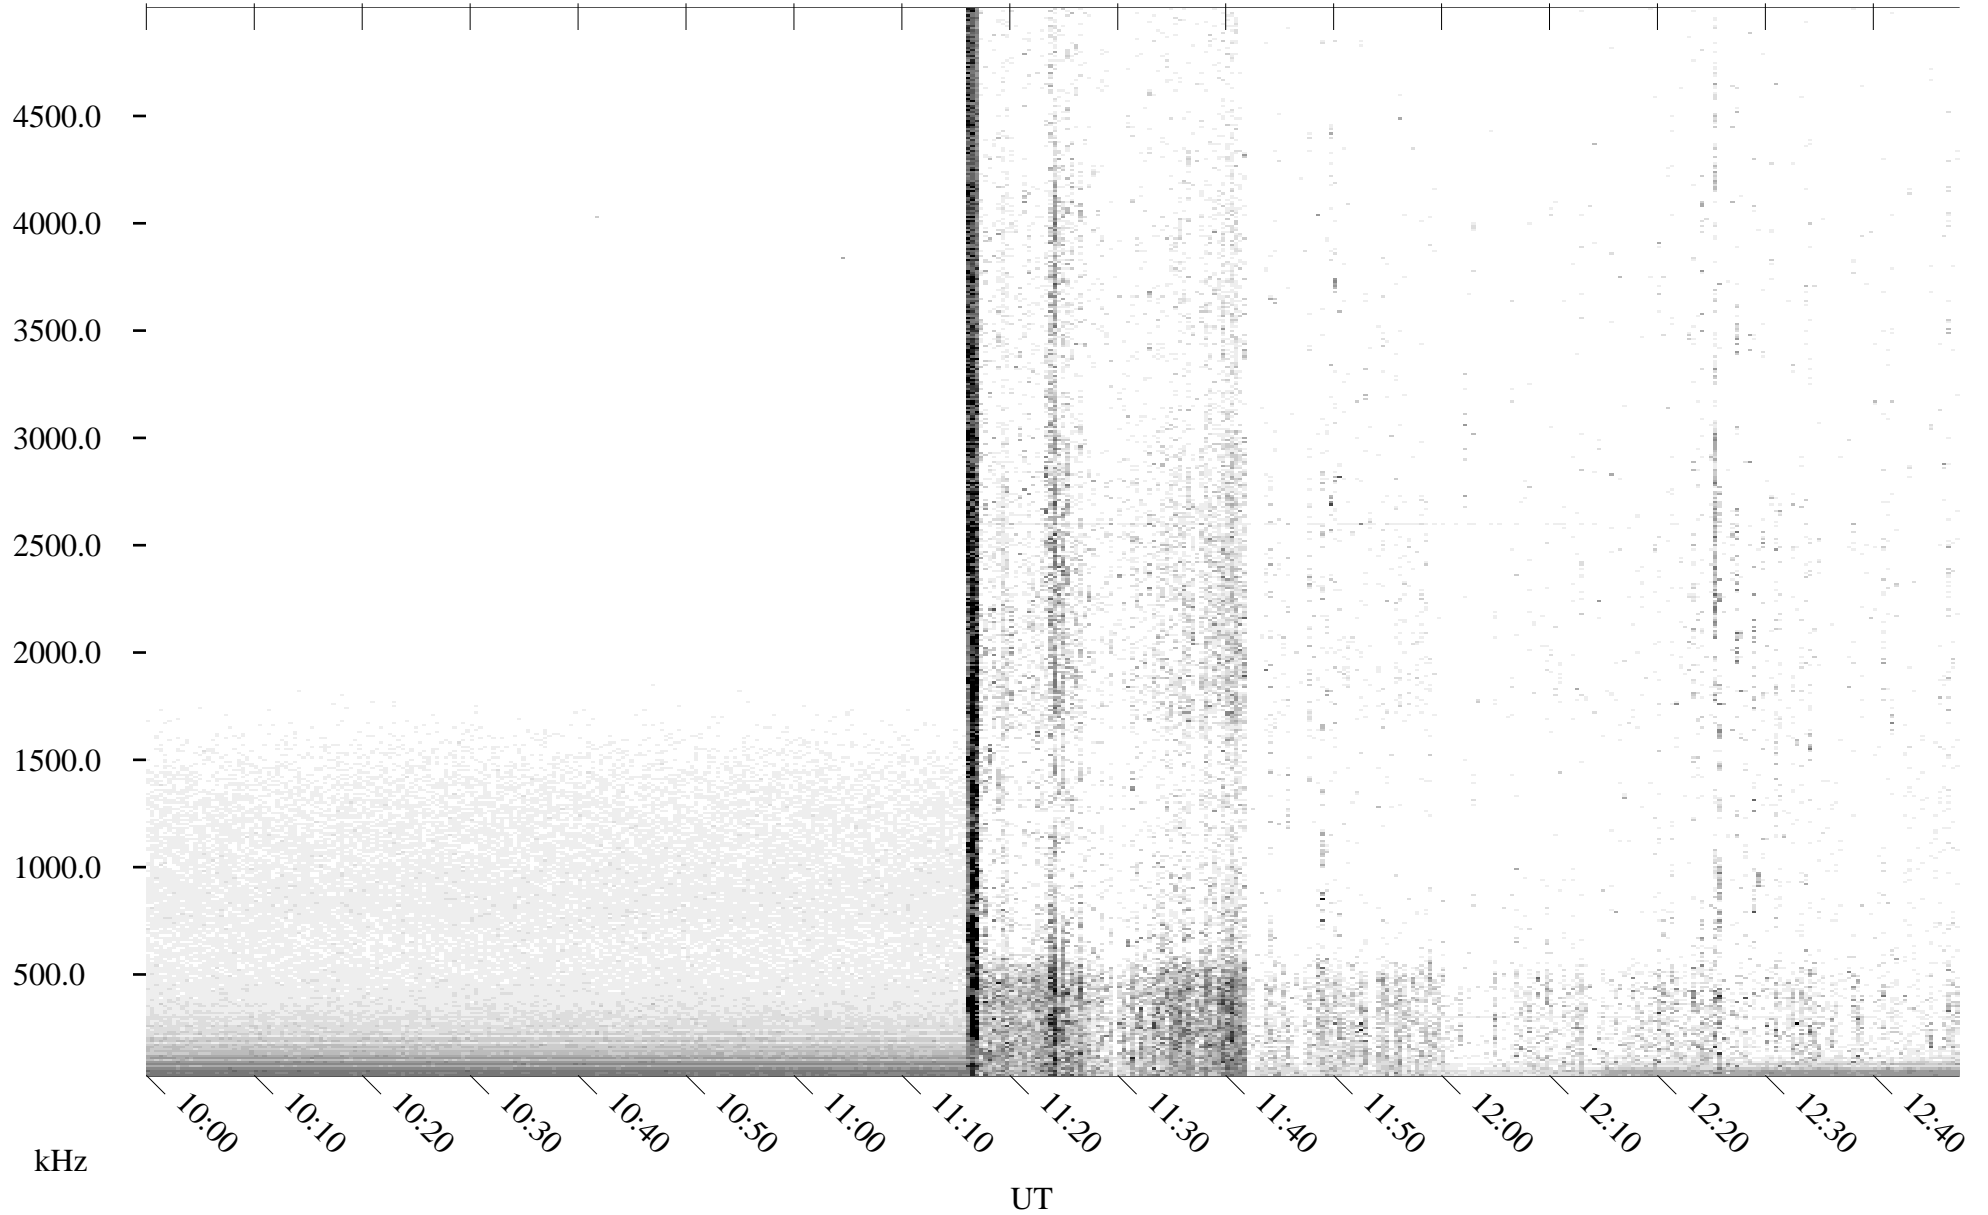

07/06/2001 Churchill, Manitoba

Linear Scale Black = 161 White = 15

ch01187l.r01m max_12

Page 1

07/06/2001 Churchill, Manitoba

Linear Scale

Black = 161

White = 15

ch01187l.r01m max_12

Page 2

07/07/2001 Churchill, Manitoba

Linear Scale Black = 161 White = 15

ch01187l.r01m max_12

Page 3

07/07/2001 Churchill, Manitoba

Linear Scale Black = 161 White = 15

ch01187l.r01m max_12

07/07/2001 Churchill, Manitoba

Linear Scale Black = 161 White = 15

ch01187l.r01m max_12

07/07/2001 Churchill, Manitoba

Linear Scale Black = 161 White = 15

ch01187l.r01m max_12

Page 6

07/07/2001 Churchill, Manitoba

Linear Scale Black = 161 White = 15

ch01187l.r01m max_12

Page 7

07/07/2001 Churchill, Manitoba

Linear Scale Black = 161 White = 15

ch01187l.r01m max_12