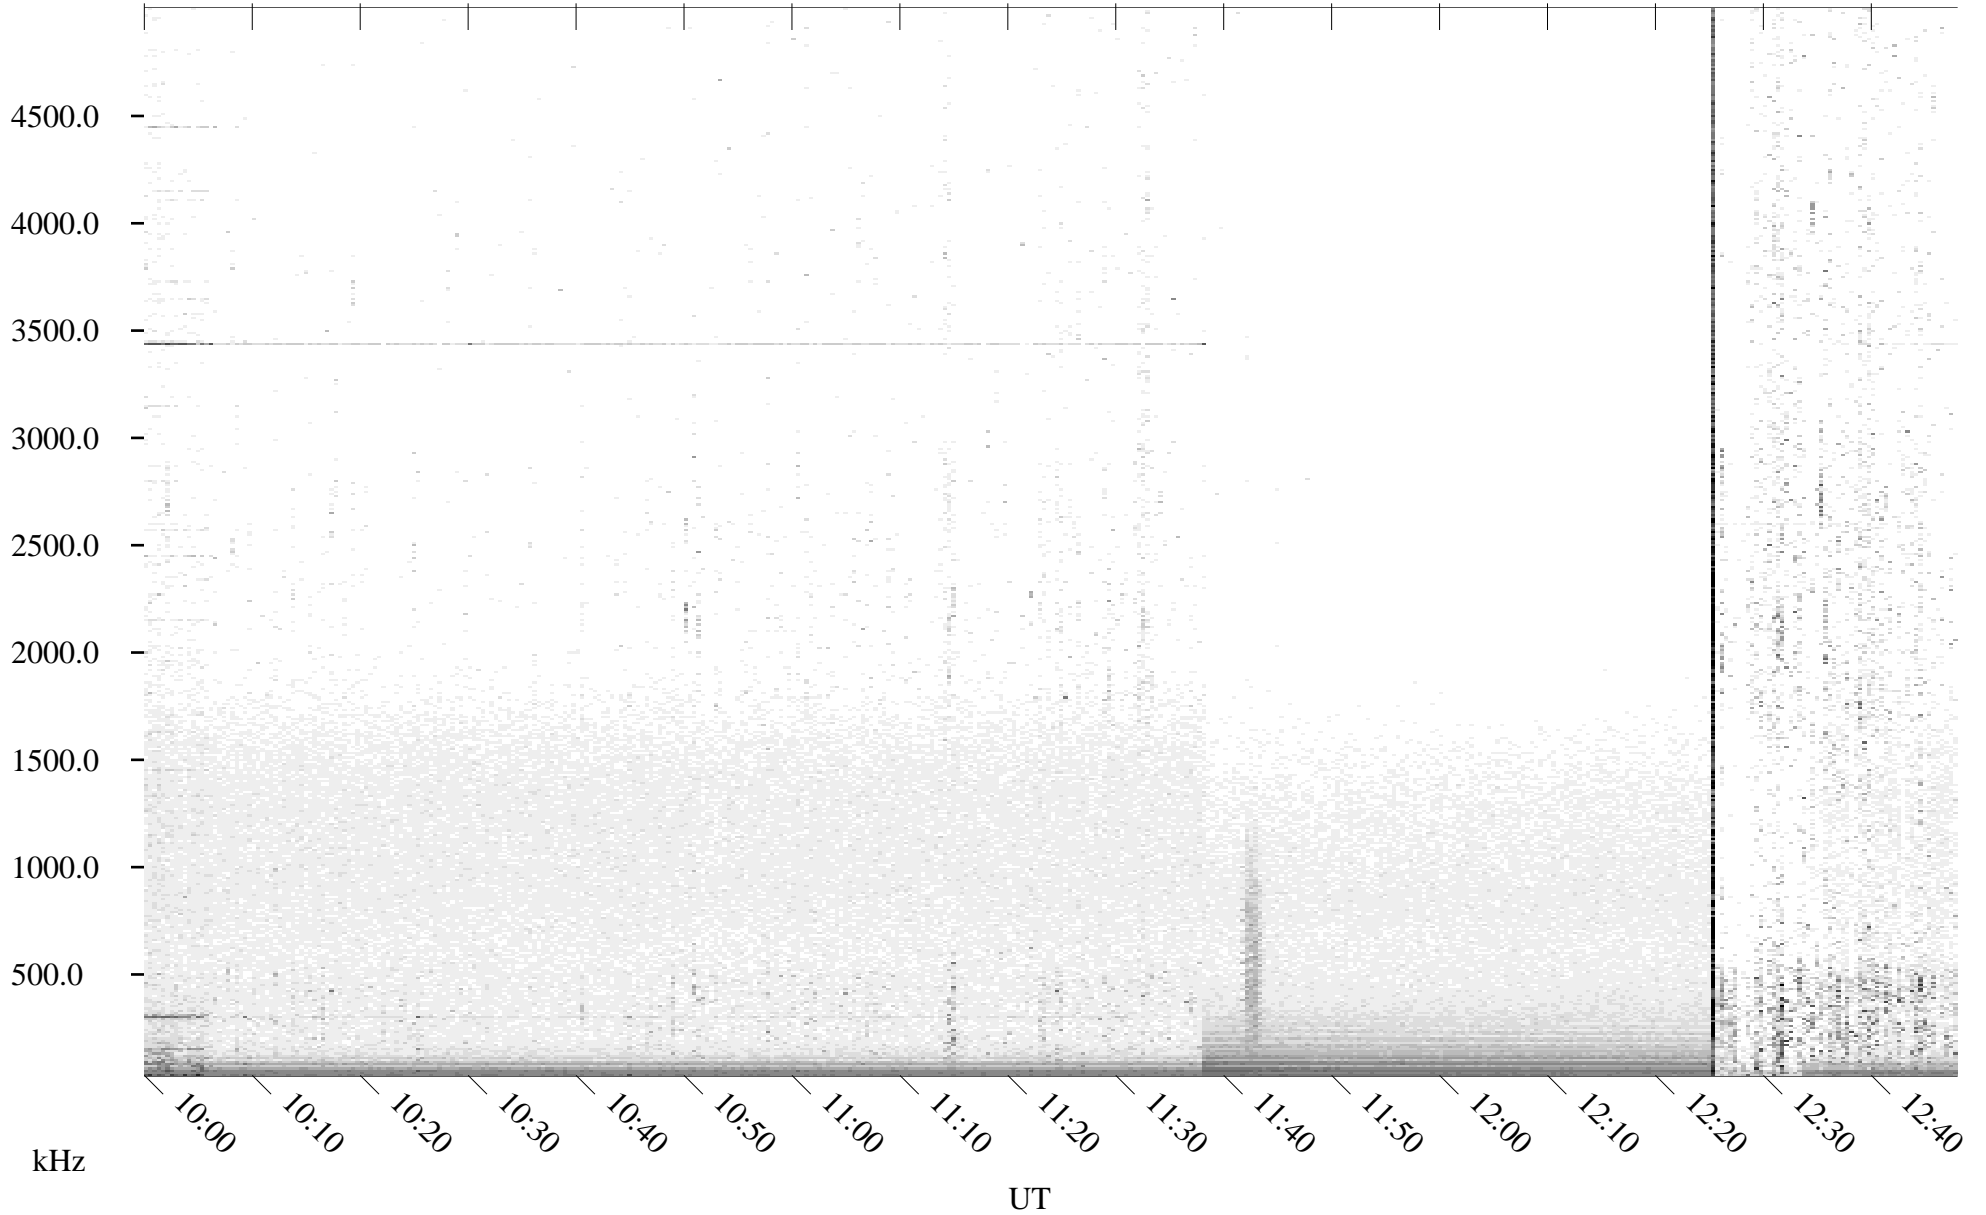

# 07/08/2001 Churchill, Manitoba

Linear Scale

Black = 161

White = 15

ch01188l.r00m max\_12

Page 4

# 07/08/2001 Churchill, Manitoba

Linear Scale    Black = 161    White = 15

ch01188l.r00m max\_12

# 07/08/2001 Churchill, Manitoba

Linear Scale    Black = 161    White = 15

ch01188l.r00m max\_12

Page 7