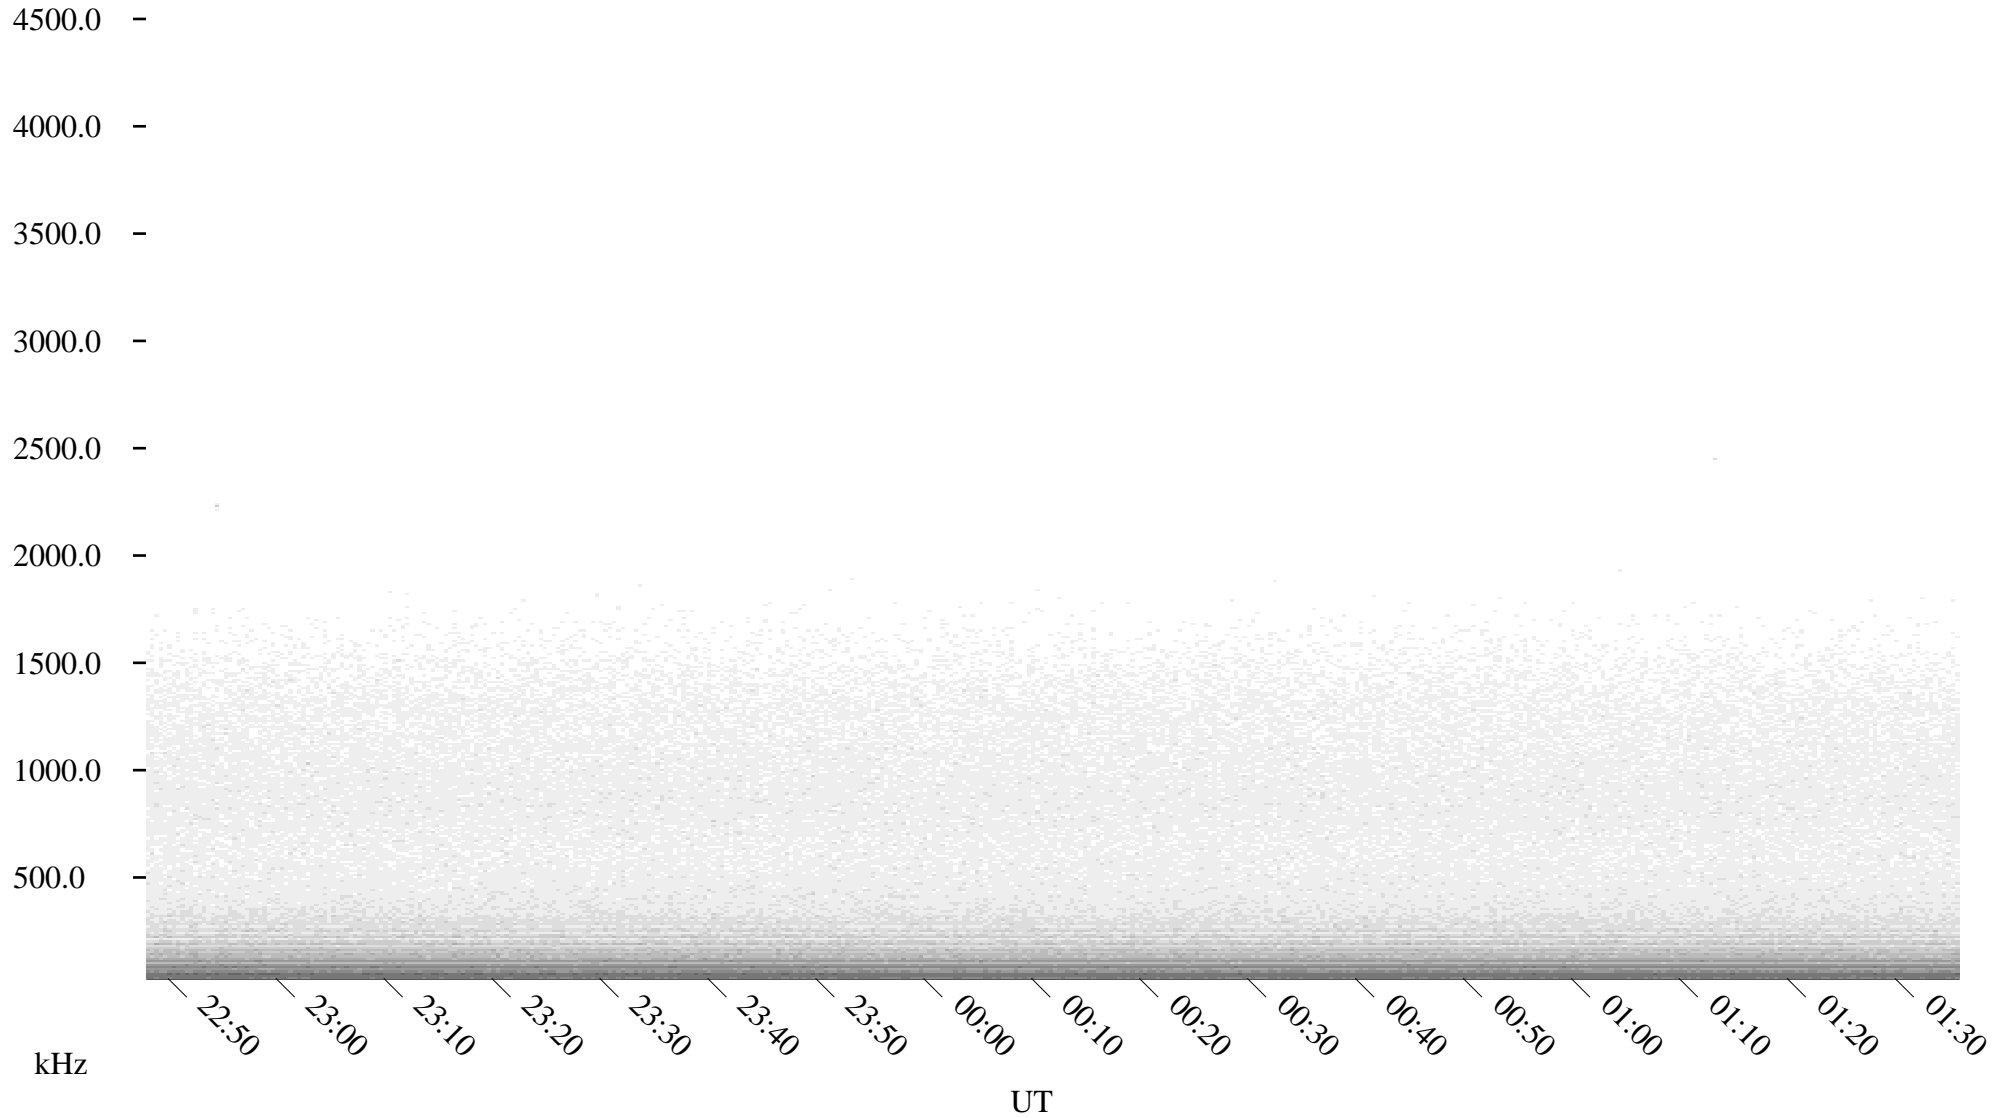

07/07/2001 Churchill, Manitoba

Linear Scale

Black = 161

White = 15

ch01188l.r00m max_12

Page 2