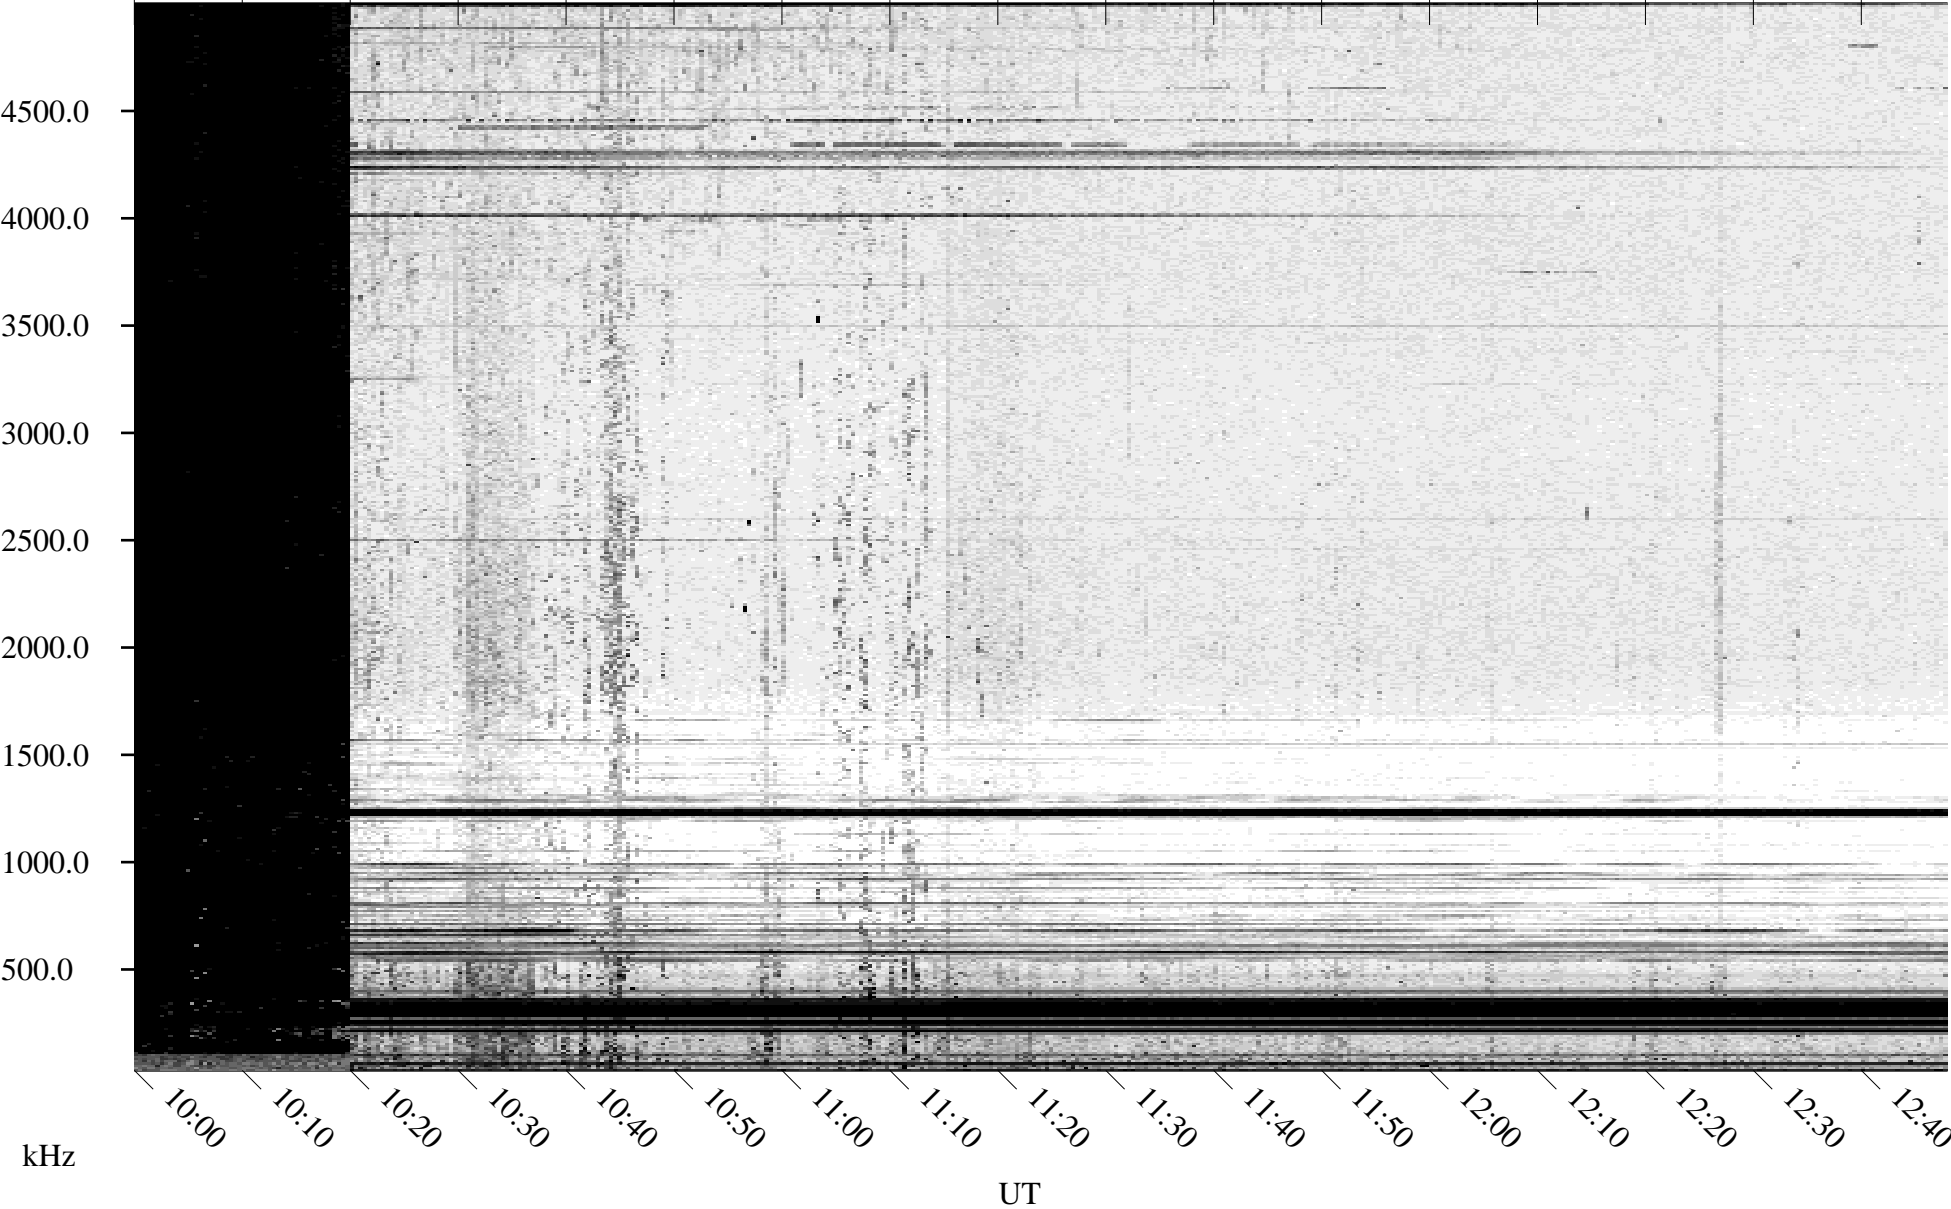

07/08/2001 Churchill, Manitoba

Linear Scale Black = 161 White = 15

ch01189l.r00m max_12

Page 1

07/08/2001 Churchill, Manitoba

Linear Scale Black = 161 White = 15

ch01189l.r00m max_12

Page 2

07/09/2001 Churchill, Manitoba

Linear Scale Black = 161 White = 15

ch01189l.r00m max_12

Page 3

07/09/2001 Churchill, Manitoba

Linear Scale

Black = 161

White = 15

ch01189l.r00m max_12

Page 4

07/09/2001 Churchill, Manitoba

Linear Scale Black = 161 White = 15

ch01189l.r00m max_12

Page 5

07/09/2001 Churchill, Manitoba

Linear Scale Black = 161 White = 15

ch01189l.r00m max_12

07/09/2001 Churchill, Manitoba

Linear Scale Black = 161 White = 15

ch01189l.r00m max_12

Page 7

07/09/2001 Churchill, Manitoba

Linear Scale Black = 161 White = 15

ch01189l.r00m max_12