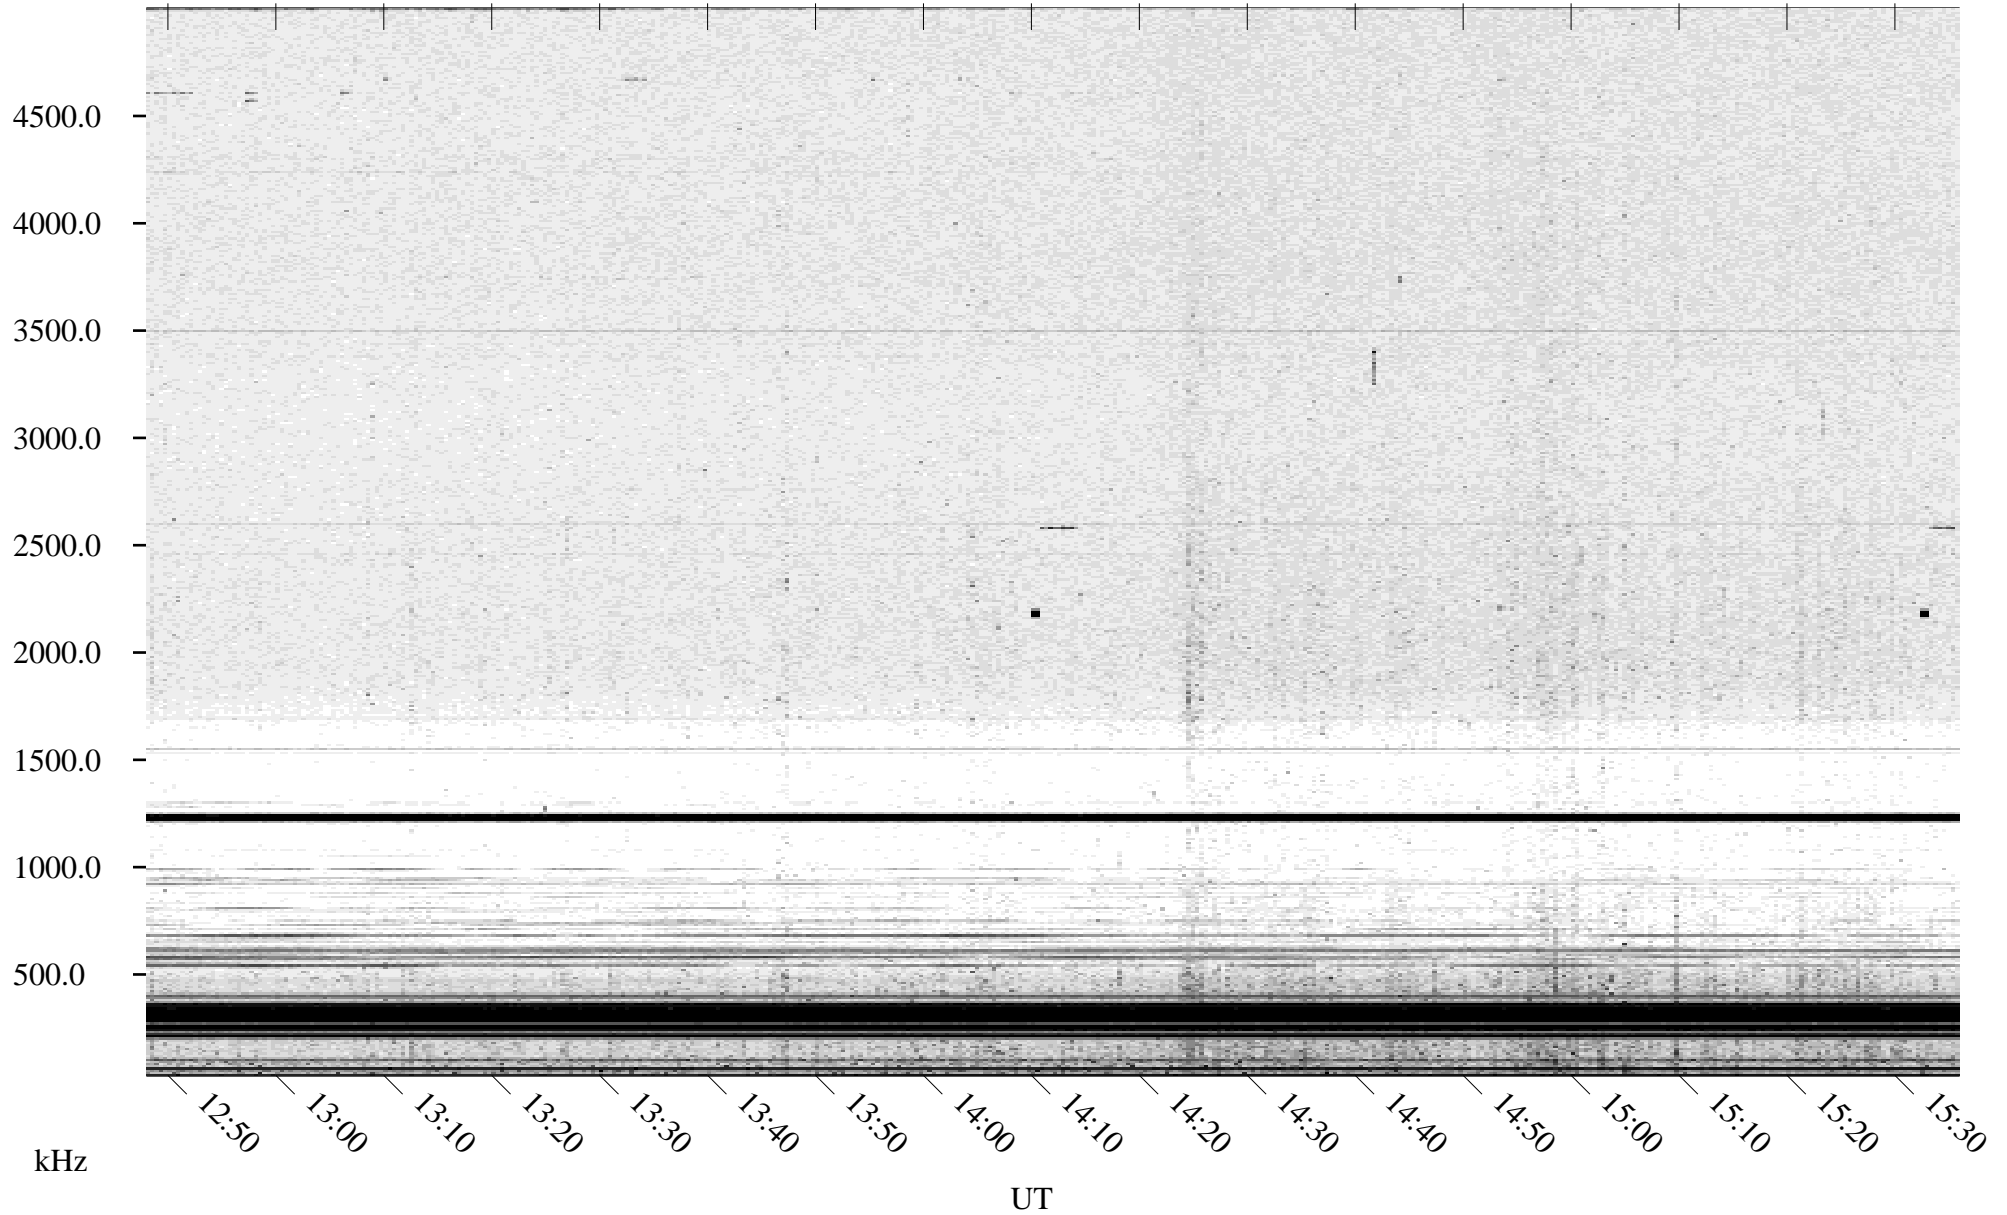

07/08/2001 Churchill, Manitoba

Linear Scale Black = 161 White = 15

ch01189l.r00m max_12

Page 1

07/08/2001 Churchill, Manitoba

Linear Scale Black = 161 White = 15

ch01189l.r00m max_12

Page 2

07/09/2001 Churchill, Manitoba

Linear Scale Black = 161 White = 15

ch01189l.r00m max_12

Page 3

07/09/2001 Churchill, Manitoba

Linear Scale

Black = 161

White = 15

ch01189l.r00m max_12

Page 4

07/09/2001 Churchill, Manitoba

Linear Scale Black = 161 White = 15

ch01189l.r00m max_12

Page 5

07/09/2001 Churchill, Manitoba

Linear Scale Black = 161 White = 15

ch01189l.r00m max_12

07/09/2001 Churchill, Manitoba

Linear Scale Black = 161 White = 15

ch01189l.r00m max_12

Page 7

07/09/2001 Churchill, Manitoba

Linear Scale Black = 161 White = 15

ch01189l.r00m max_12