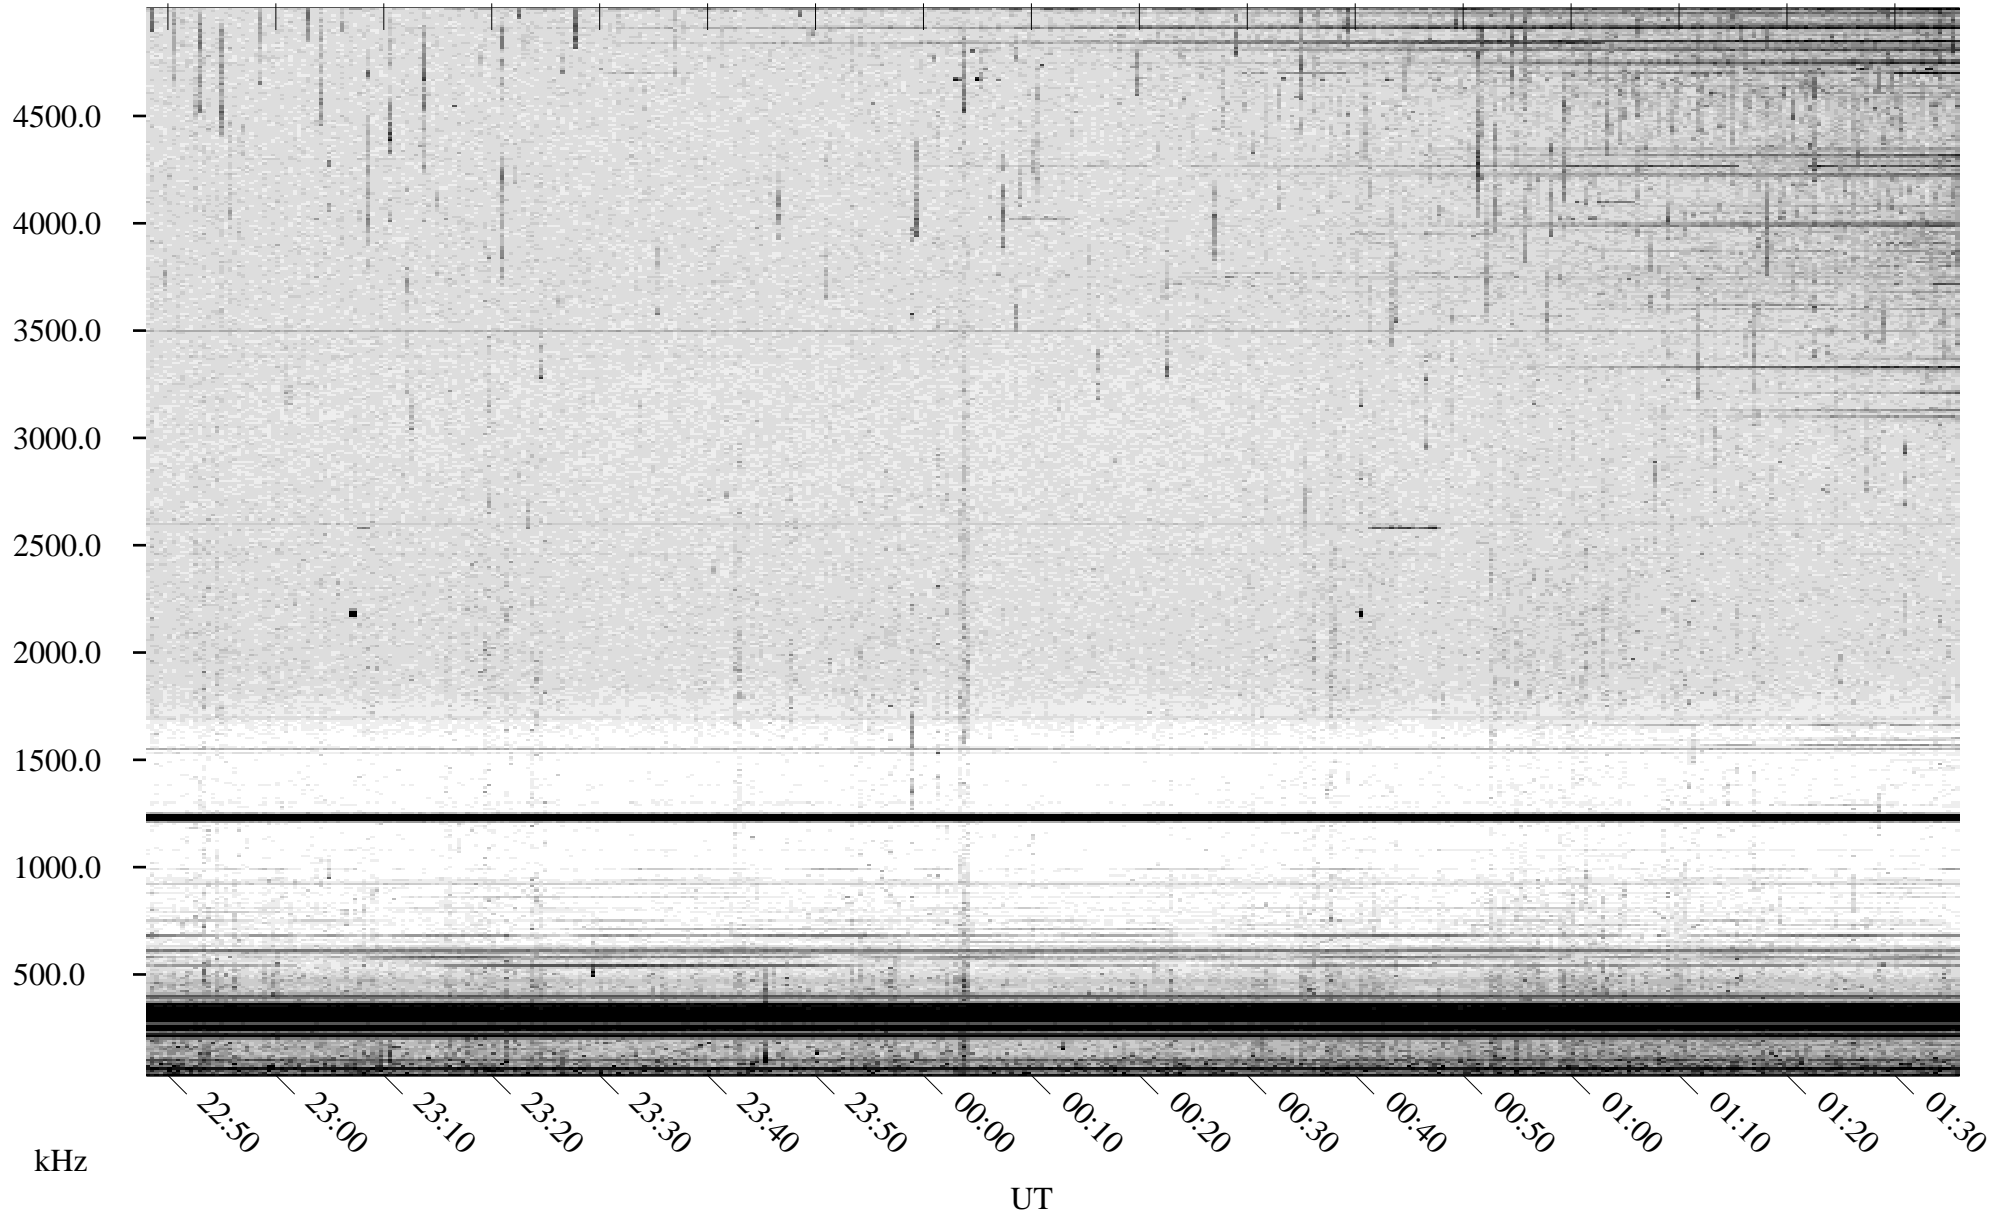

07/09/2001 Churchill, Manitoba

Linear Scale Black = 161 White = 15

ch01190l.r00m max_12

Page 1

07/09/2001 Churchill, Manitoba

Linear Scale Black = 161 White = 15

ch01190l.r00m max_12

Page 2

07/10/2001 Churchill, Manitoba

Linear Scale Black = 161 White = 15

ch01190l.r00m max_12

Page 3

07/10/2001 Churchill, Manitoba

Linear Scale Black = 161 White = 15

ch01190l.r00m max_12

Page 4

07/10/2001 Churchill, Manitoba

Linear Scale Black = 161 White = 15

ch01190l.r00m max_12

Page 5

07/10/2001 Churchill, Manitoba

Linear Scale Black = 161 White = 15

ch01190l.r00m max_12

Page 6

07/10/2001 Churchill, Manitoba

Linear Scale Black = 161 White = 15

ch01190l.r00m max_12

Page 7

07/10/2001 Churchill, Manitoba

Linear Scale Black = 161 White = 15

ch01190l.r00m max_12

Page 8