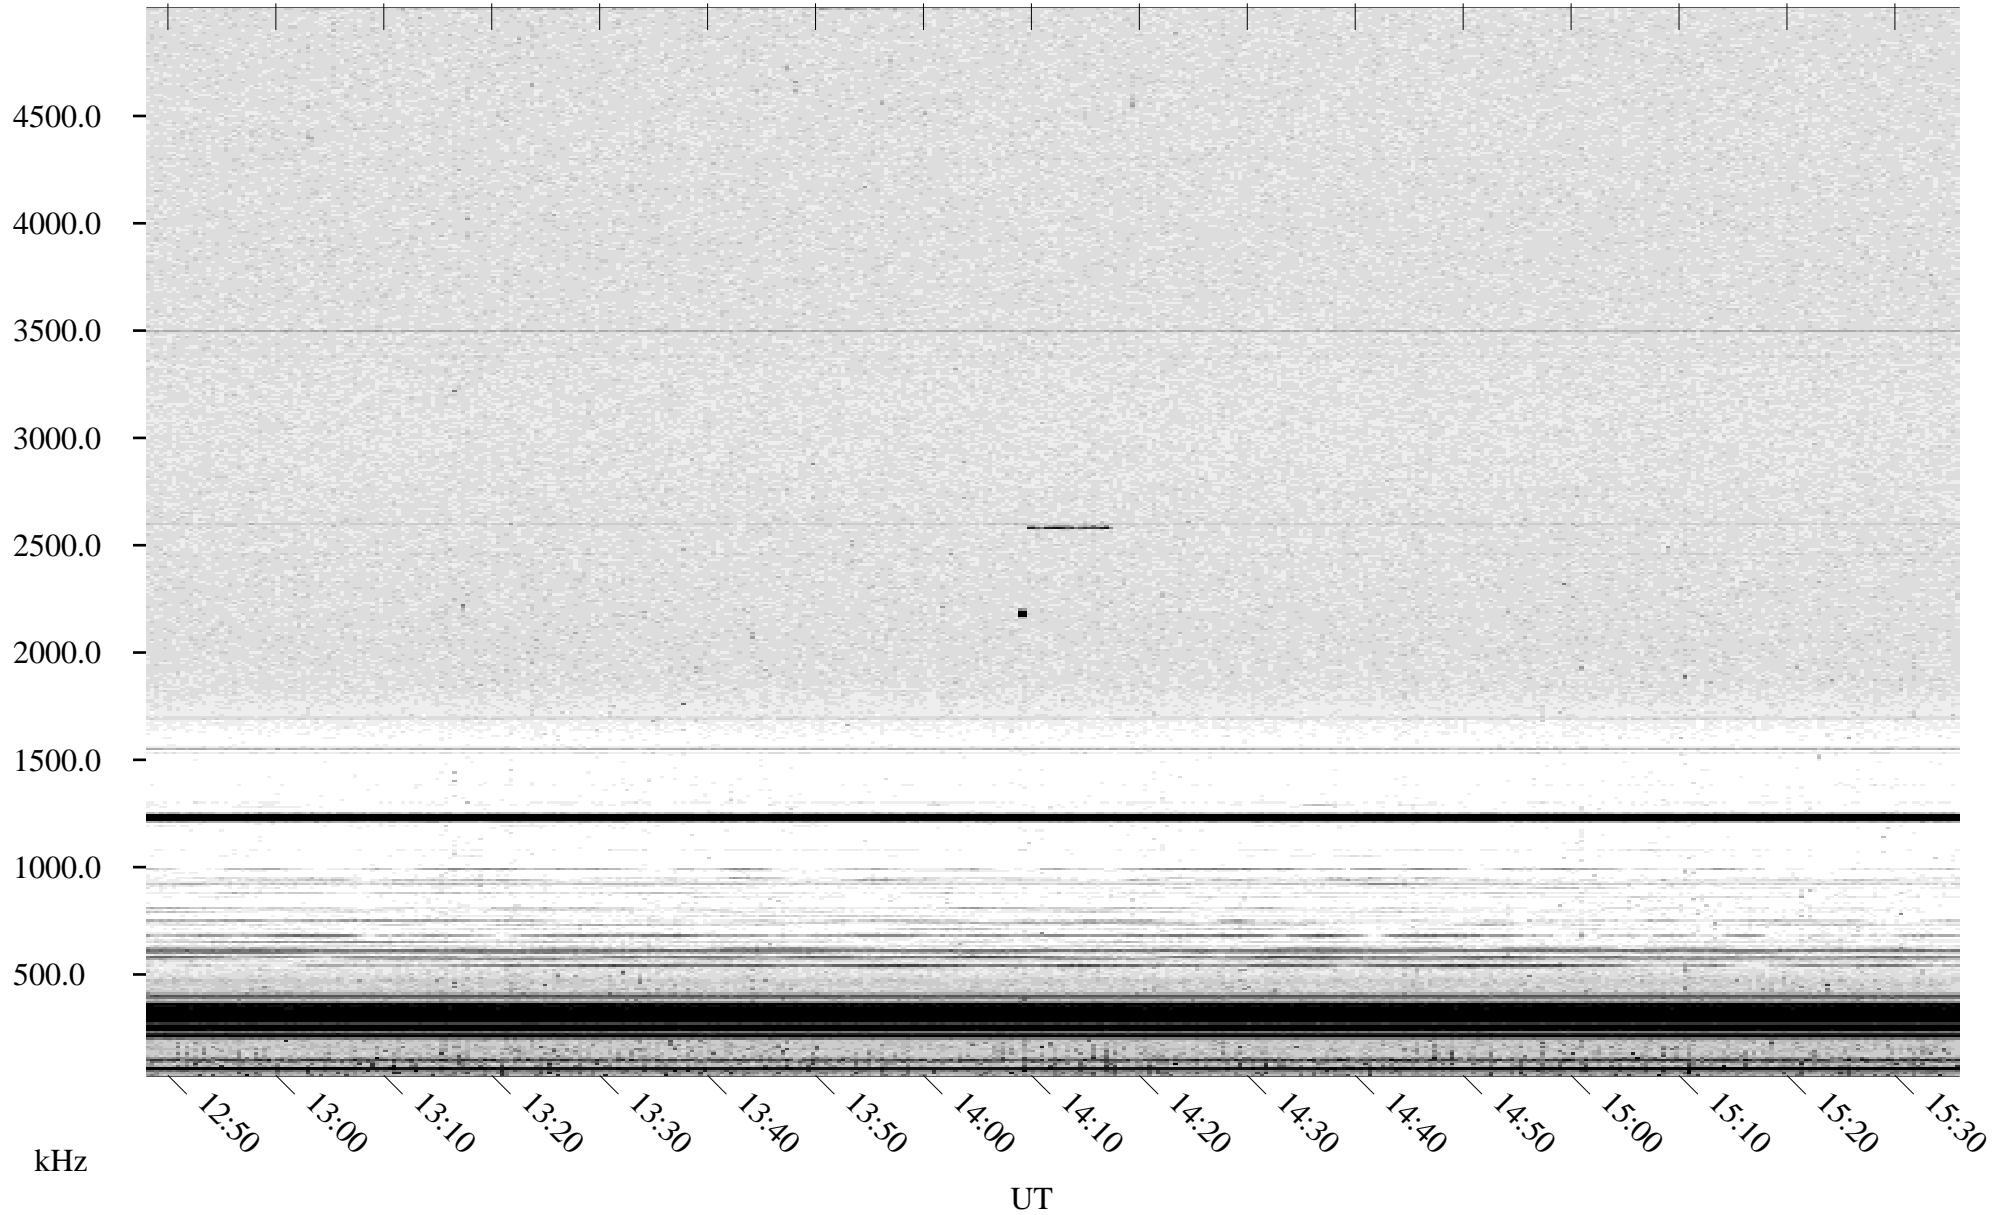

07/10/2001 Churchill, Manitoba

Linear Scale Black = 161 White = 15

ch01190l.r00m max_12

Page 3

07/10/2001 Churchill, Manitoba

Linear Scale Black = 161 White = 15

ch01190l.r00m max_12

Page 4

07/10/2001 Churchill, Manitoba

Linear Scale Black = 161 White = 15

ch01190l.r00m max_12

Page 5

07/10/2001 Churchill, Manitoba

Linear Scale Black = 161 White = 15

ch01190l.r00m max_12

Page 6

07/10/2001 Churchill, Manitoba

Linear Scale Black = 161 White = 15

ch01190l.r00m max_12

Page 7

07/10/2001 Churchill, Manitoba

Linear Scale Black = 161 White = 15

ch01190l.r00m max_12

Page 8