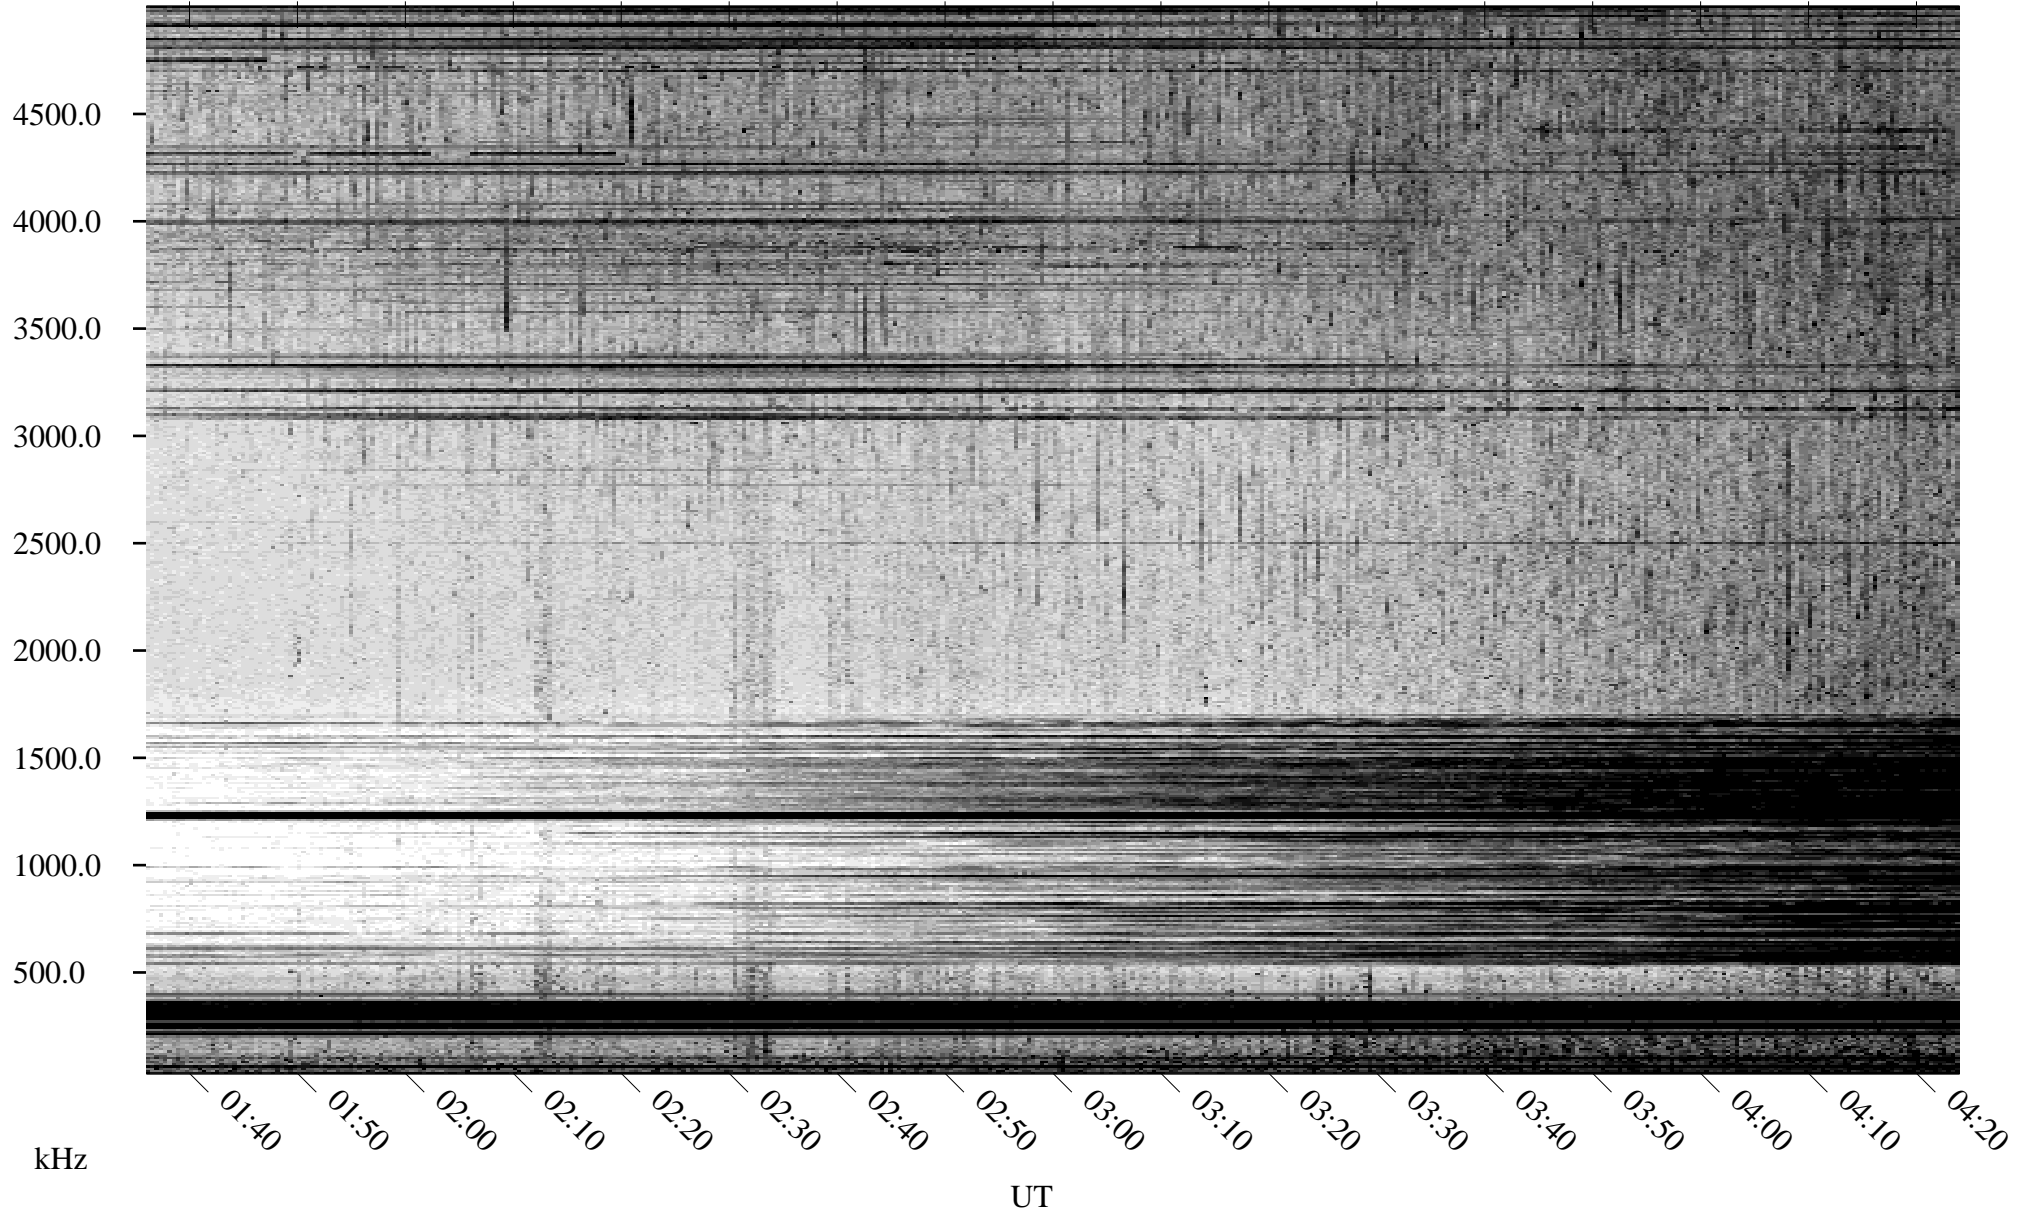

07/09/2001 Churchill, Manitoba

Linear Scale Black = 161 White = 15

ch01190l.r00m max_12

Page 1

07/09/2001 Churchill, Manitoba

Linear Scale Black = 161 White = 15

ch01190l.r00m max_12

Page 2

07/10/2001 Churchill, Manitoba

Linear Scale Black = 161 White = 15

ch01190l.r00m max_12

Page 3

07/10/2001 Churchill, Manitoba

Linear Scale Black = 161 White = 15

ch01190l.r00m max_12

Page 4

07/10/2001 Churchill, Manitoba

Linear Scale Black = 161 White = 15

ch01190l.r00m max_12

Page 5

07/10/2001 Churchill, Manitoba

Linear Scale Black = 161 White = 15

ch01190l.r00m max_12

Page 6

07/10/2001 Churchill, Manitoba

Linear Scale Black = 161 White = 15

ch01190l.r00m max_12

Page 7

07/10/2001 Churchill, Manitoba

Linear Scale Black = 161 White = 15

ch01190l.r00m max_12

Page 8