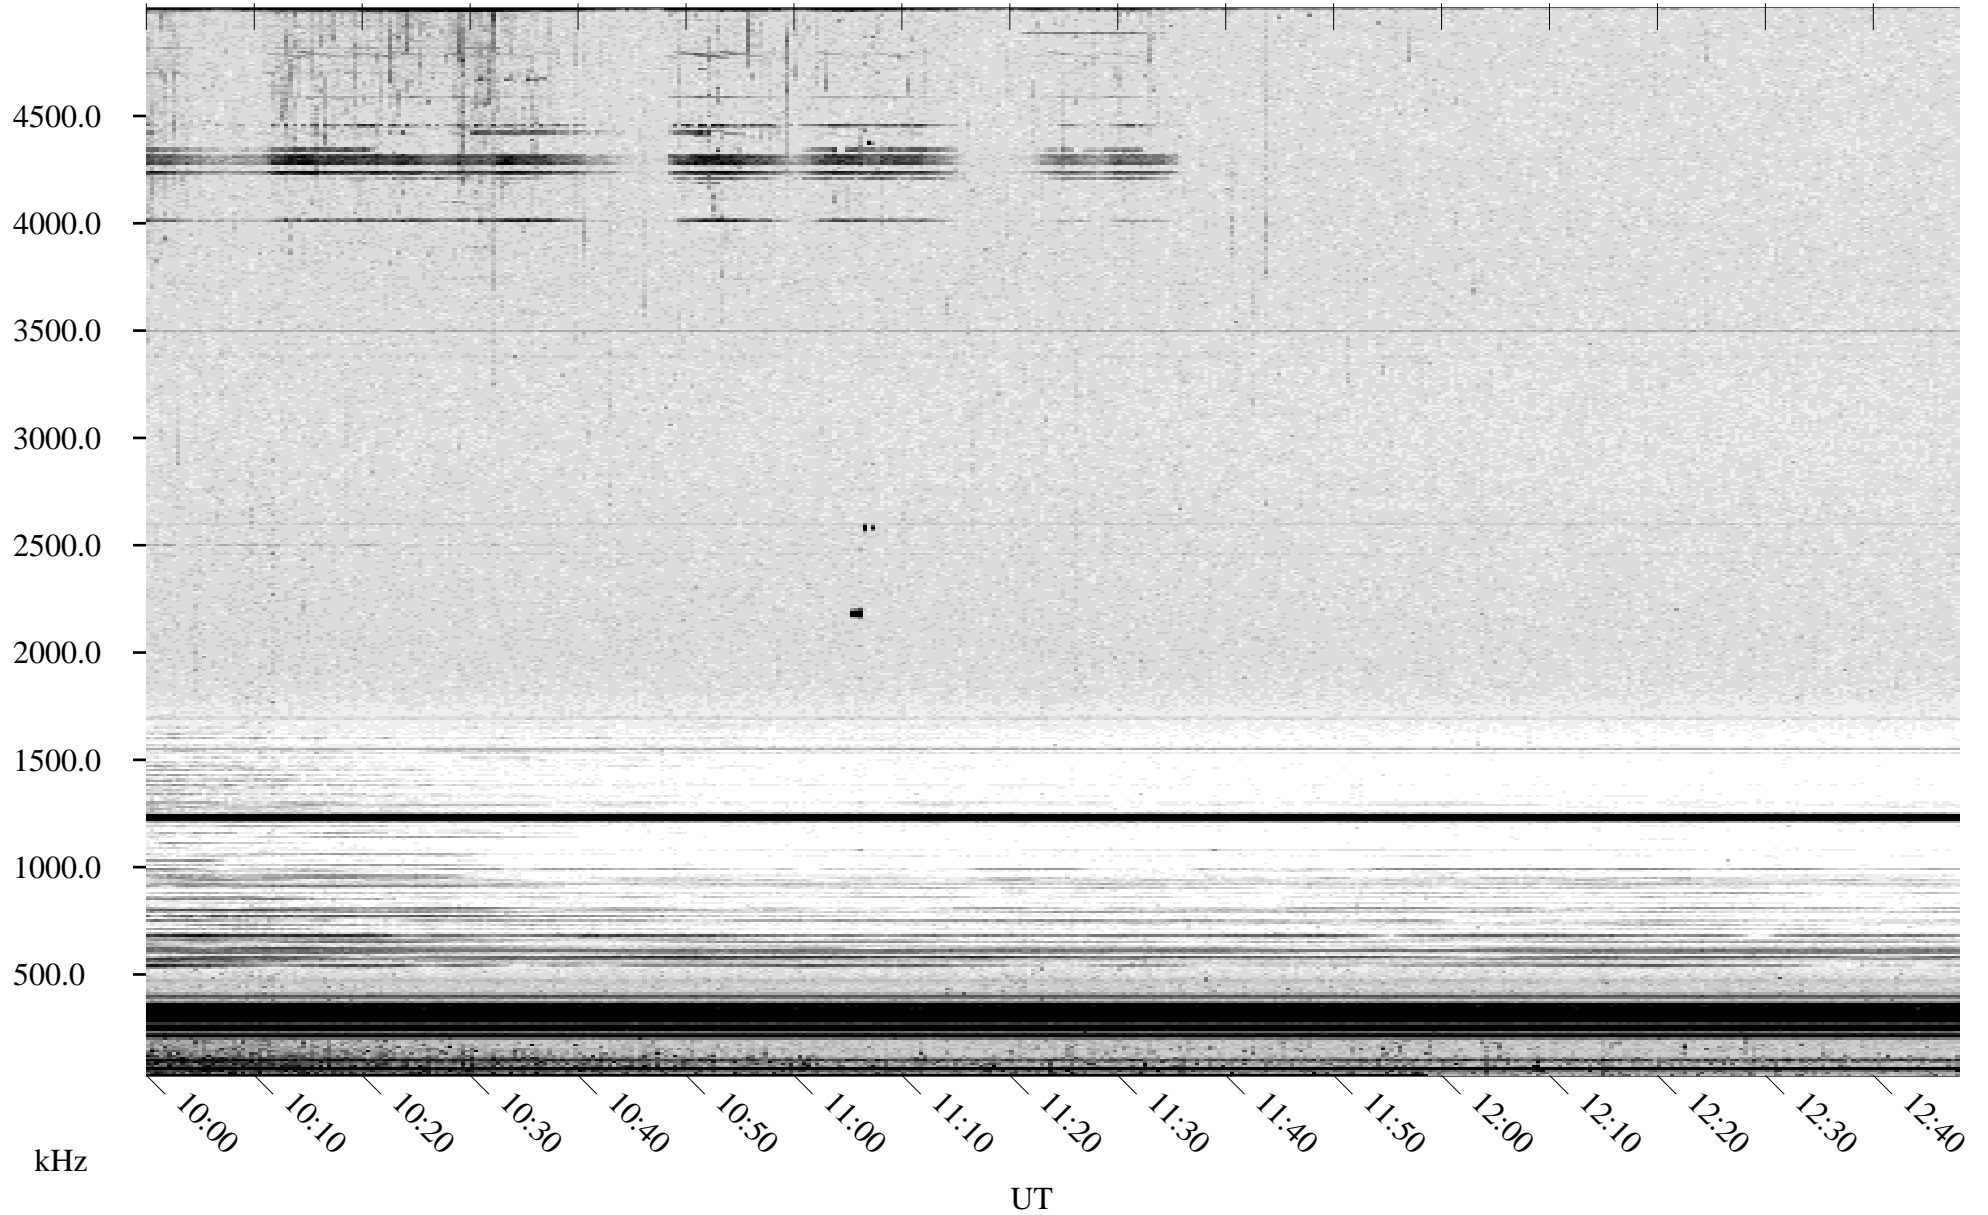

07/09/2001 Churchill, Manitoba

Linear Scale Black = 161 White = 15

ch01190l.r00m max_12

Page 1

07/09/2001 Churchill, Manitoba

Linear Scale Black = 161 White = 15

ch01190l.r00m max_12

Page 2

07/10/2001 Churchill, Manitoba

Linear Scale Black = 161 White = 15

ch01190l.r00m max_12

Page 3

07/10/2001 Churchill, Manitoba

Linear Scale Black = 161 White = 15

ch01190l.r00m max_12

Page 4

07/10/2001 Churchill, Manitoba

Linear Scale Black = 161 White = 15

ch01190l.r00m max_12

Page 5

07/10/2001 Churchill, Manitoba

Linear Scale Black = 161 White = 15

ch01190l.r00m max_12

Page 6

07/10/2001 Churchill, Manitoba

Linear Scale Black = 161 White = 15

ch01190l.r00m max_12

Page 7

07/10/2001 Churchill, Manitoba

Linear Scale Black = 161 White = 15

ch01190l.r00m max_12

Page 8