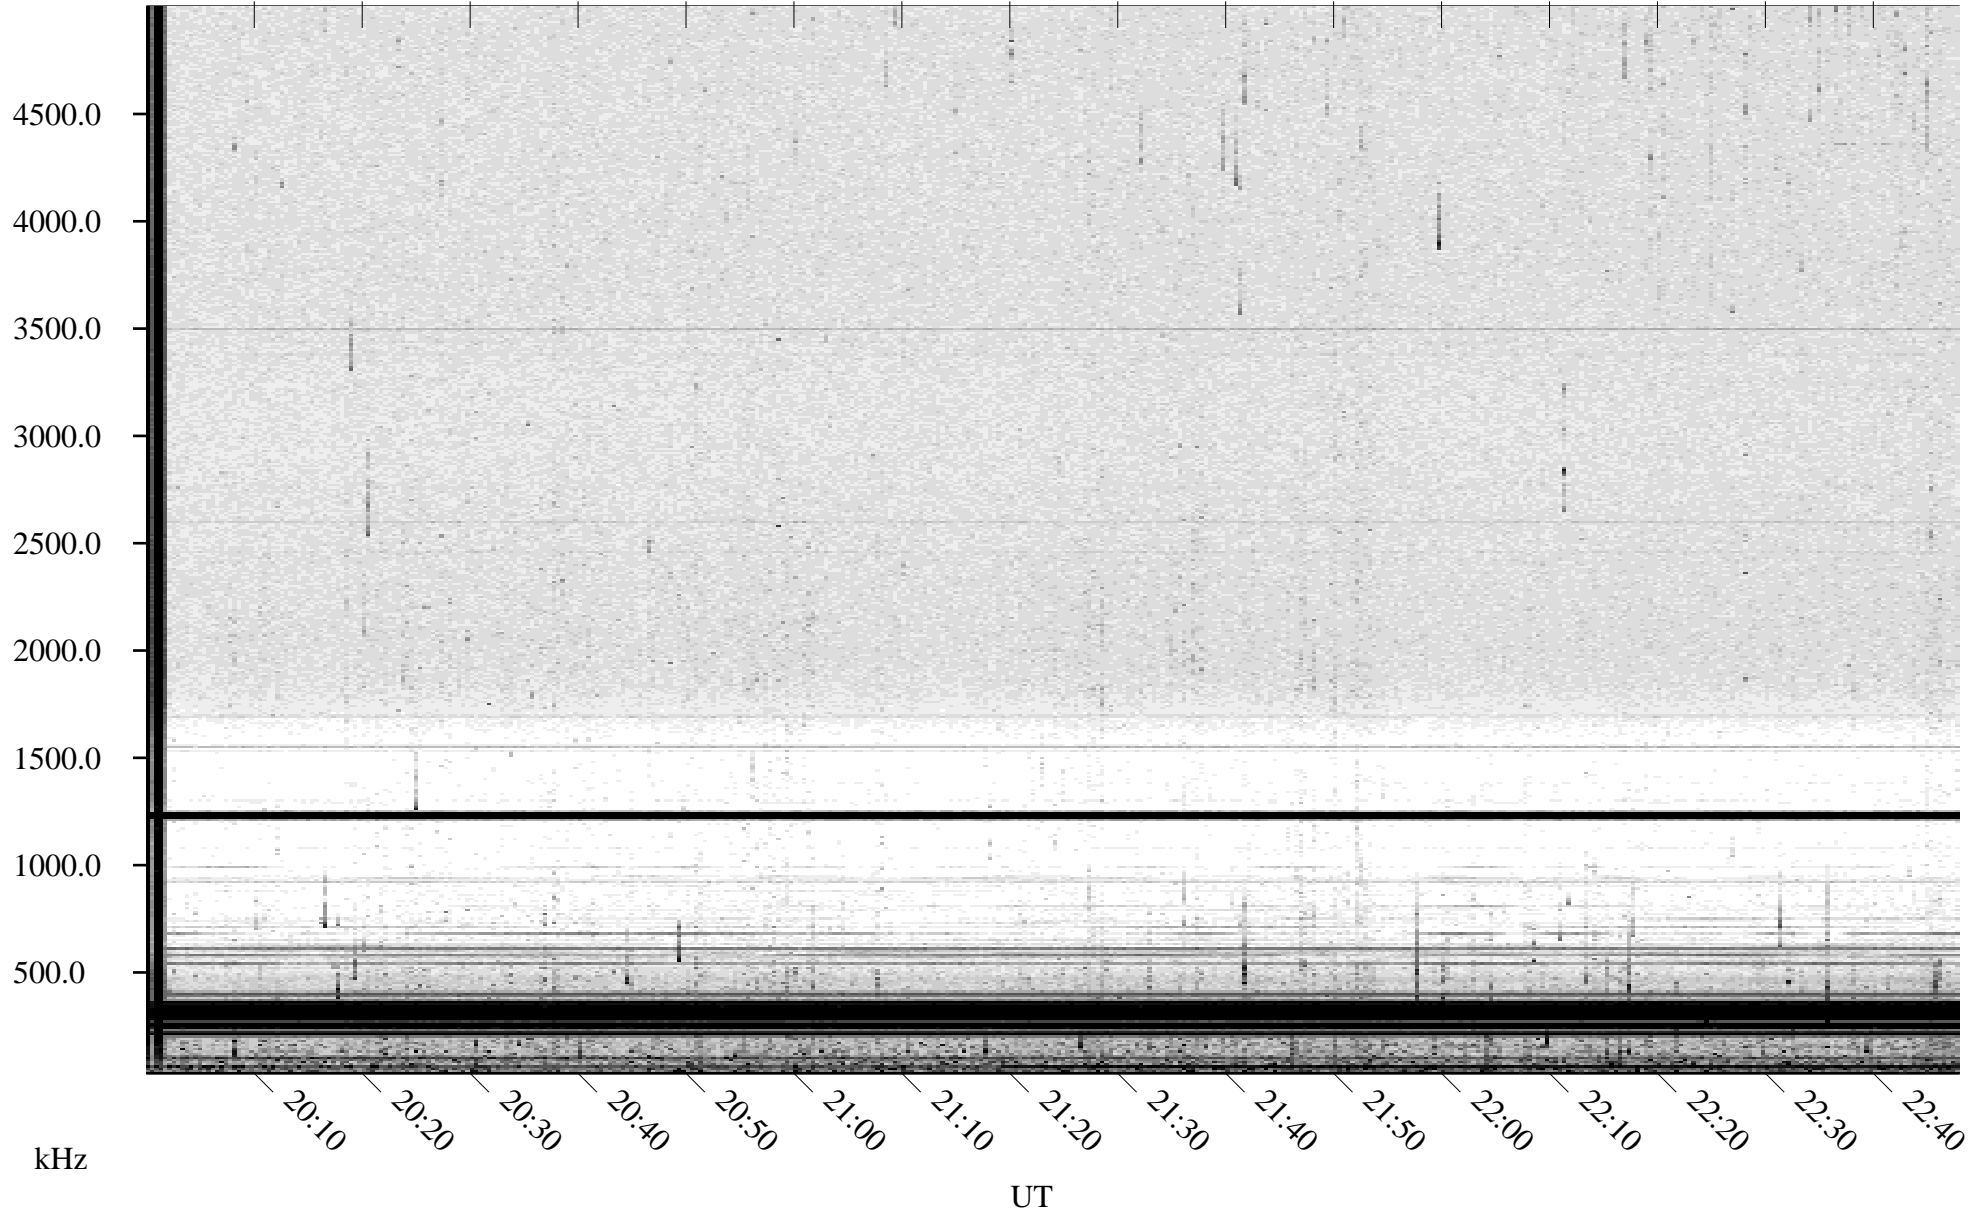

07/09/2001 Churchill, Manitoba

Linear Scale Black = 161 White = 15

ch01190l.r00m max_12

Page 1

07/09/2001 Churchill, Manitoba

Linear Scale Black = 161 White = 15

ch01190l.r00m max_12

Page 2

07/10/2001 Churchill, Manitoba

Linear Scale Black = 161 White = 15

ch01190l.r00m max_12

Page 3

07/10/2001 Churchill, Manitoba

Linear Scale Black = 161 White = 15

ch01190l.r00m max_12

Page 4

07/10/2001 Churchill, Manitoba

Linear Scale Black = 161 White = 15

ch01190l.r00m max_12

Page 5

07/10/2001 Churchill, Manitoba

Linear Scale Black = 161 White = 15

ch01190l.r00m max_12

Page 6

07/10/2001 Churchill, Manitoba

Linear Scale Black = 161 White = 15

ch01190l.r00m max_12

Page 7

07/10/2001 Churchill, Manitoba

Linear Scale Black = 161 White = 15

ch01190l.r00m max_12

Page 8