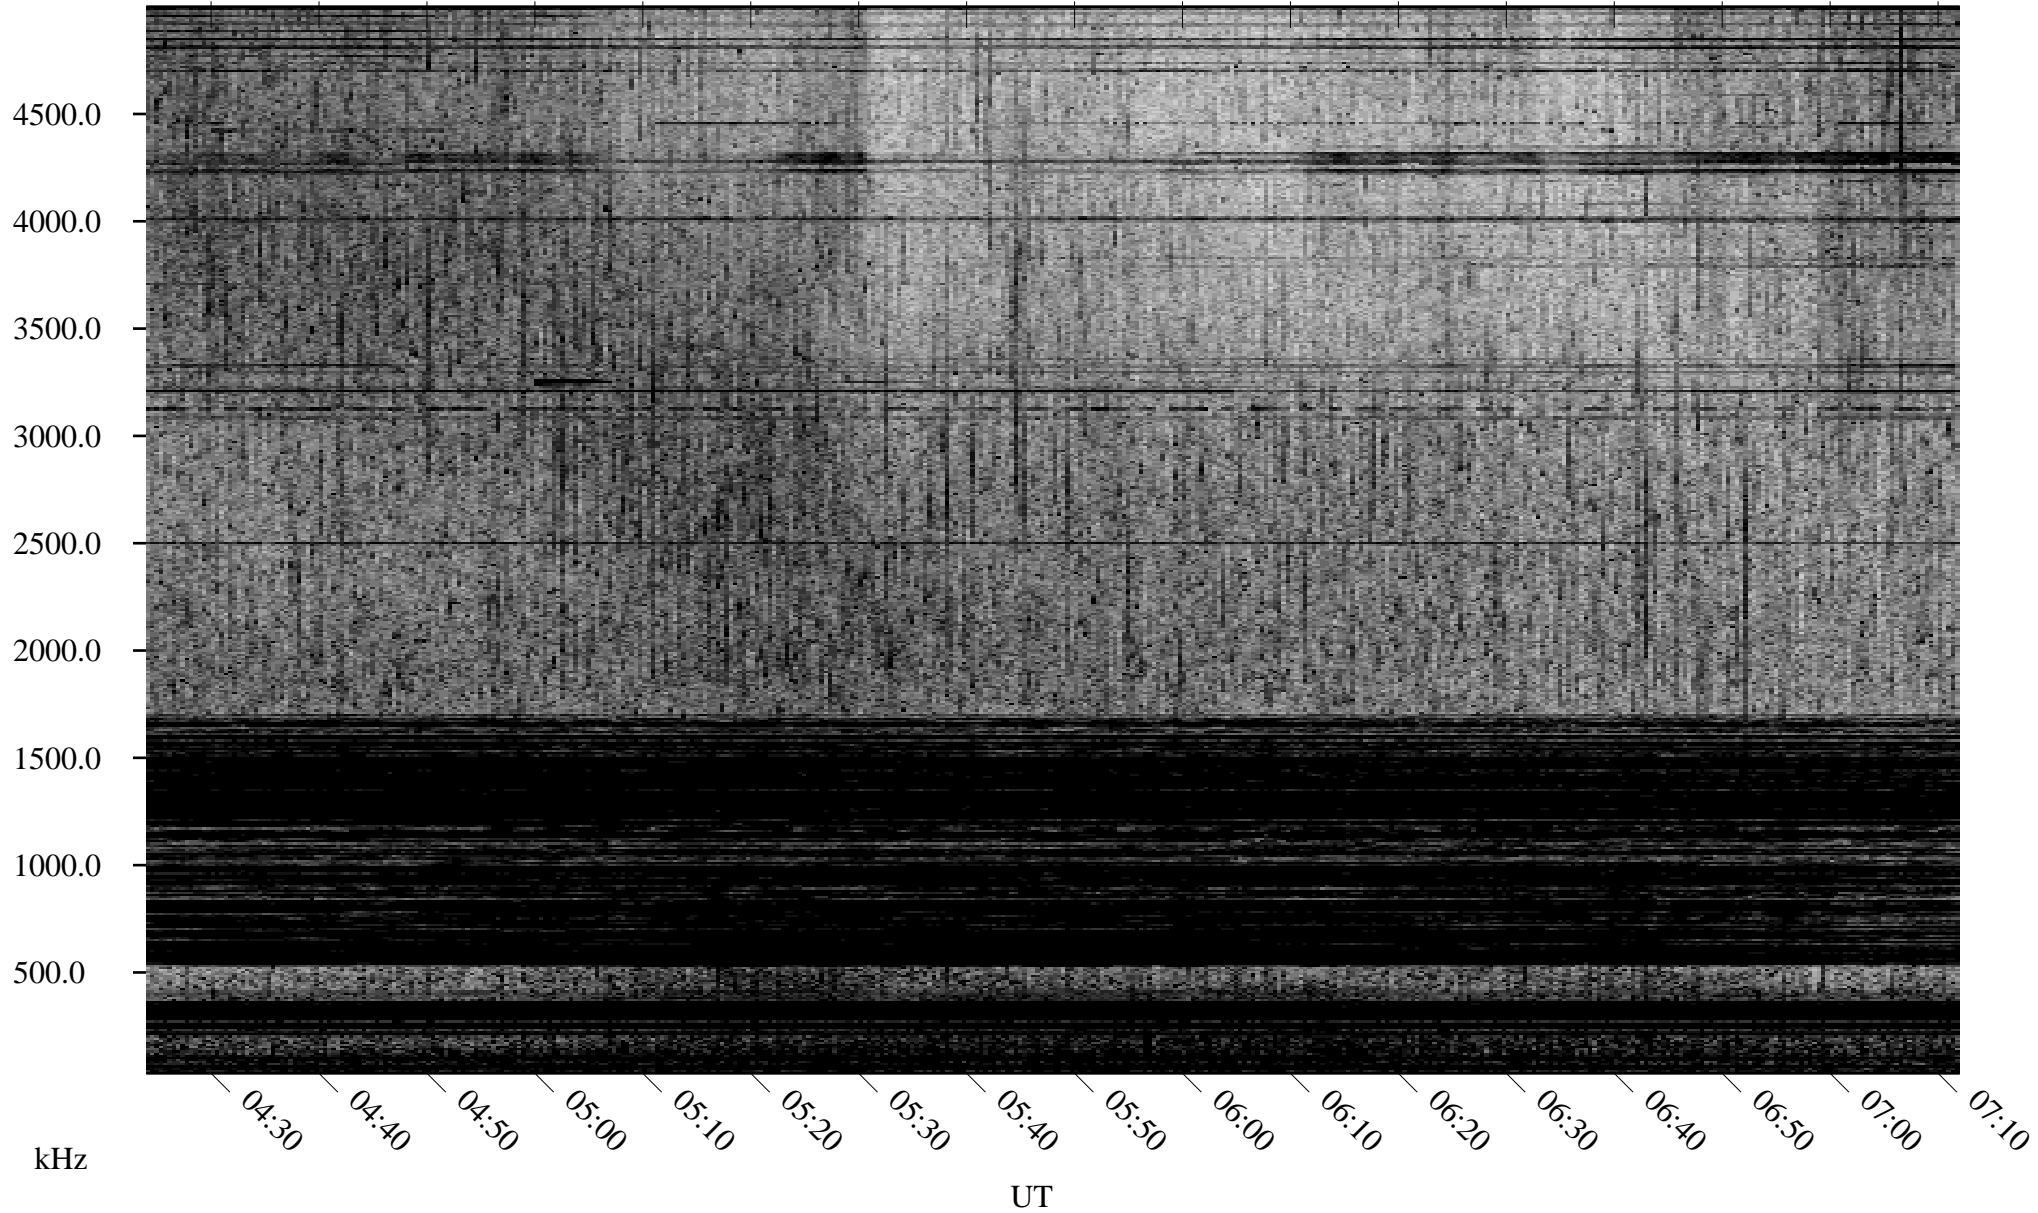

07/09/2001 Churchill, Manitoba

Linear Scale Black = 161 White = 15

ch01190l.r00m max_12

Page 1

07/09/2001 Churchill, Manitoba

Linear Scale Black = 161 White = 15

ch01190l.r00m max_12

Page 2

07/10/2001 Churchill, Manitoba

Linear Scale Black = 161 White = 15

ch01190l.r00m max_12

Page 3

07/10/2001 Churchill, Manitoba

Linear Scale Black = 161 White = 15

ch01190l.r00m max_12

Page 4

07/10/2001 Churchill, Manitoba

Linear Scale Black = 161 White = 15

ch01190l.r00m max_12

Page 5

07/10/2001 Churchill, Manitoba

Linear Scale Black = 161 White = 15

ch01190l.r00m max_12

Page 6

07/10/2001 Churchill, Manitoba

Linear Scale Black = 161 White = 15

ch01190l.r00m max_12

Page 7

07/10/2001 Churchill, Manitoba

Linear Scale Black = 161 White = 15

ch01190l.r00m max_12

Page 8