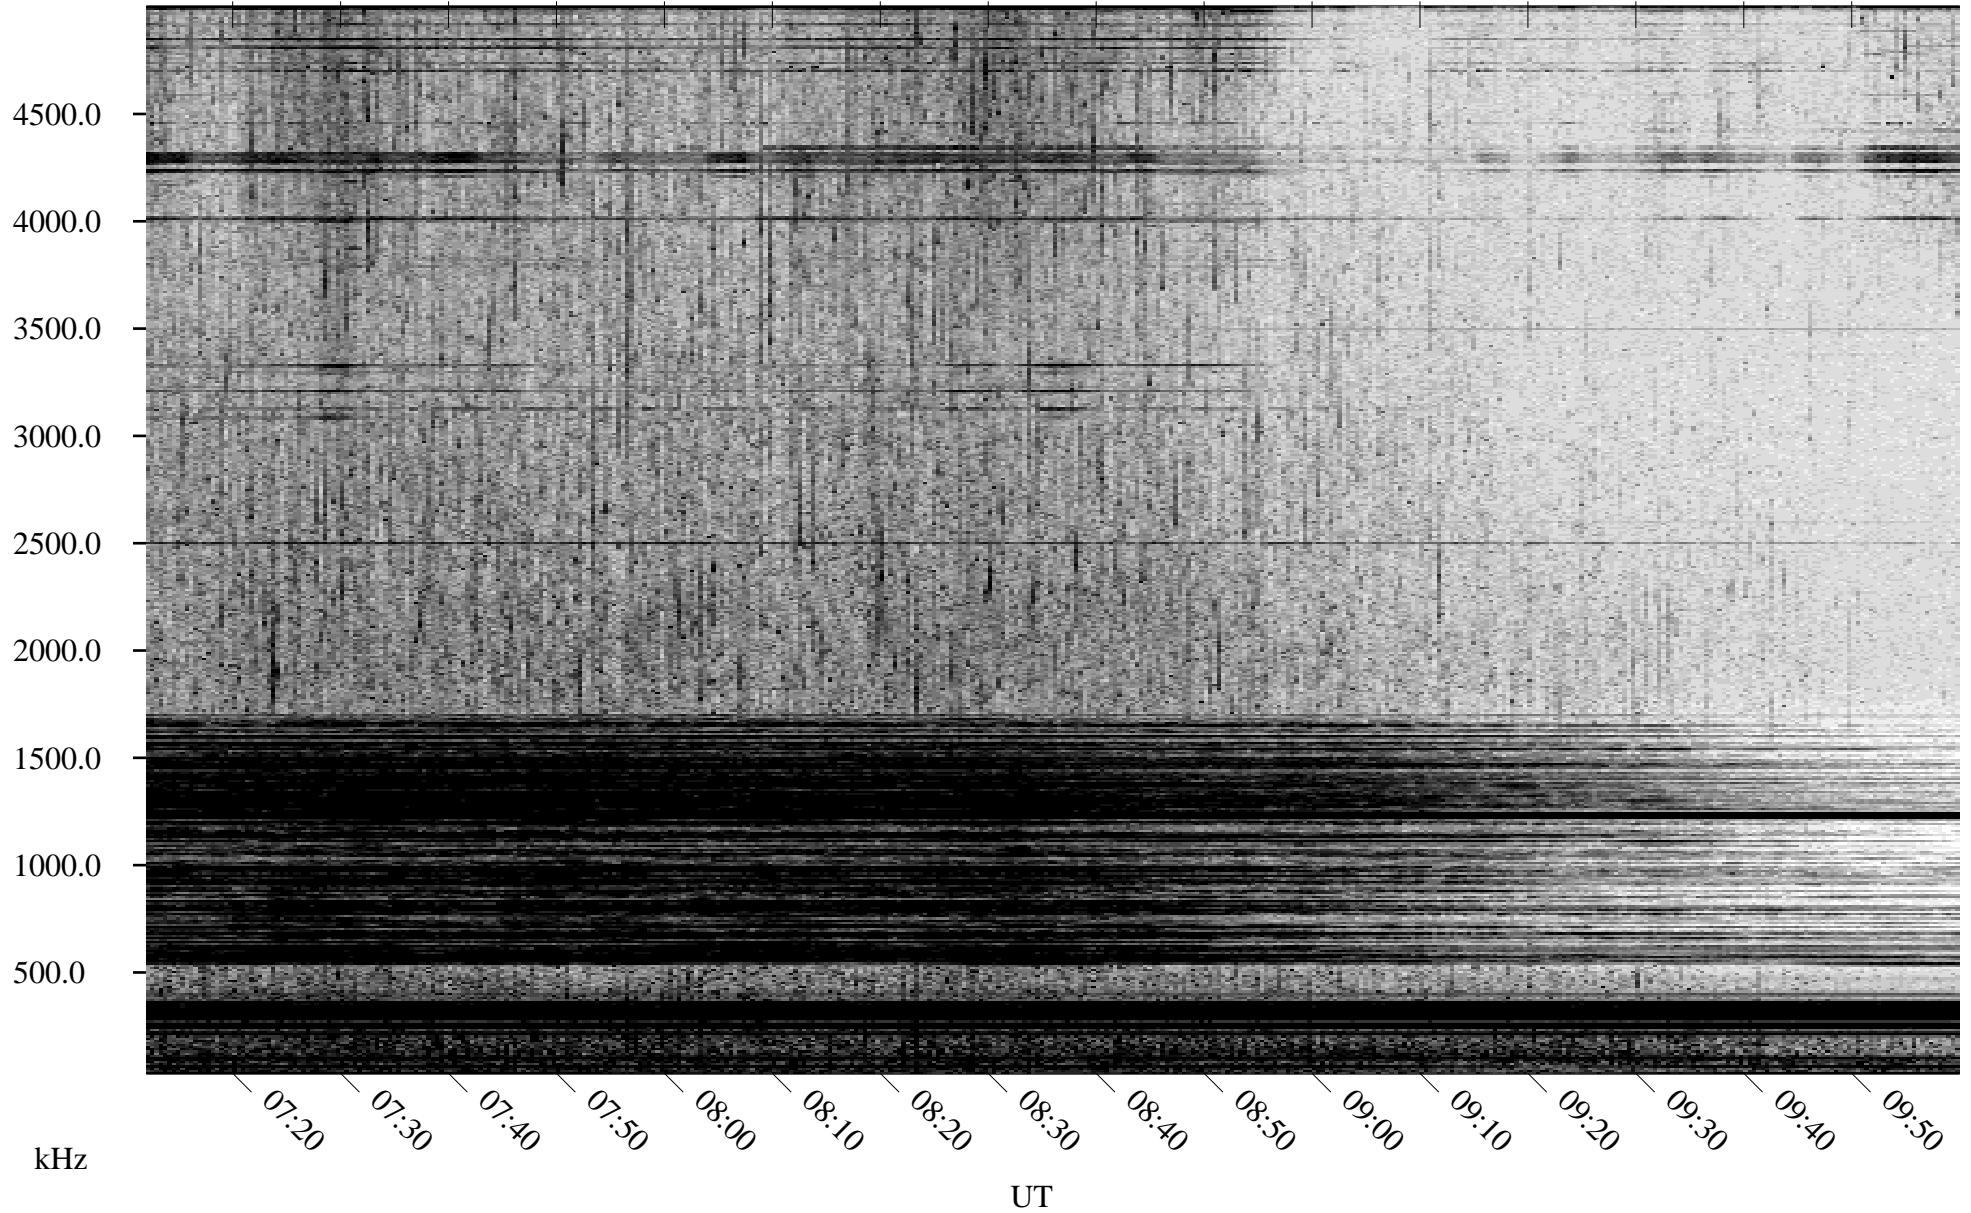

07/09/2001 Churchill, Manitoba

Linear Scale Black = 161 White = 15

ch01190l.r00m max_12

Page 1

07/09/2001 Churchill, Manitoba

Linear Scale Black = 161 White = 15

ch01190l.r00m max_12

Page 2

07/10/2001 Churchill, Manitoba

Linear Scale Black = 161 White = 15

ch01190l.r00m max_12

Page 3

07/10/2001 Churchill, Manitoba

Linear Scale Black = 161 White = 15

ch01190l.r00m max_12

Page 4

07/10/2001 Churchill, Manitoba

Linear Scale Black = 161 White = 15

ch01190l.r00m max_12

Page 5

07/10/2001 Churchill, Manitoba

Linear Scale Black = 161 White = 15

ch01190l.r00m max_12

Page 6

07/10/2001 Churchill, Manitoba

Linear Scale Black = 161 White = 15

ch01190l.r00m max_12

Page 7

07/10/2001 Churchill, Manitoba

Linear Scale Black = 161 White = 15

ch01190l.r00m max_12

Page 8