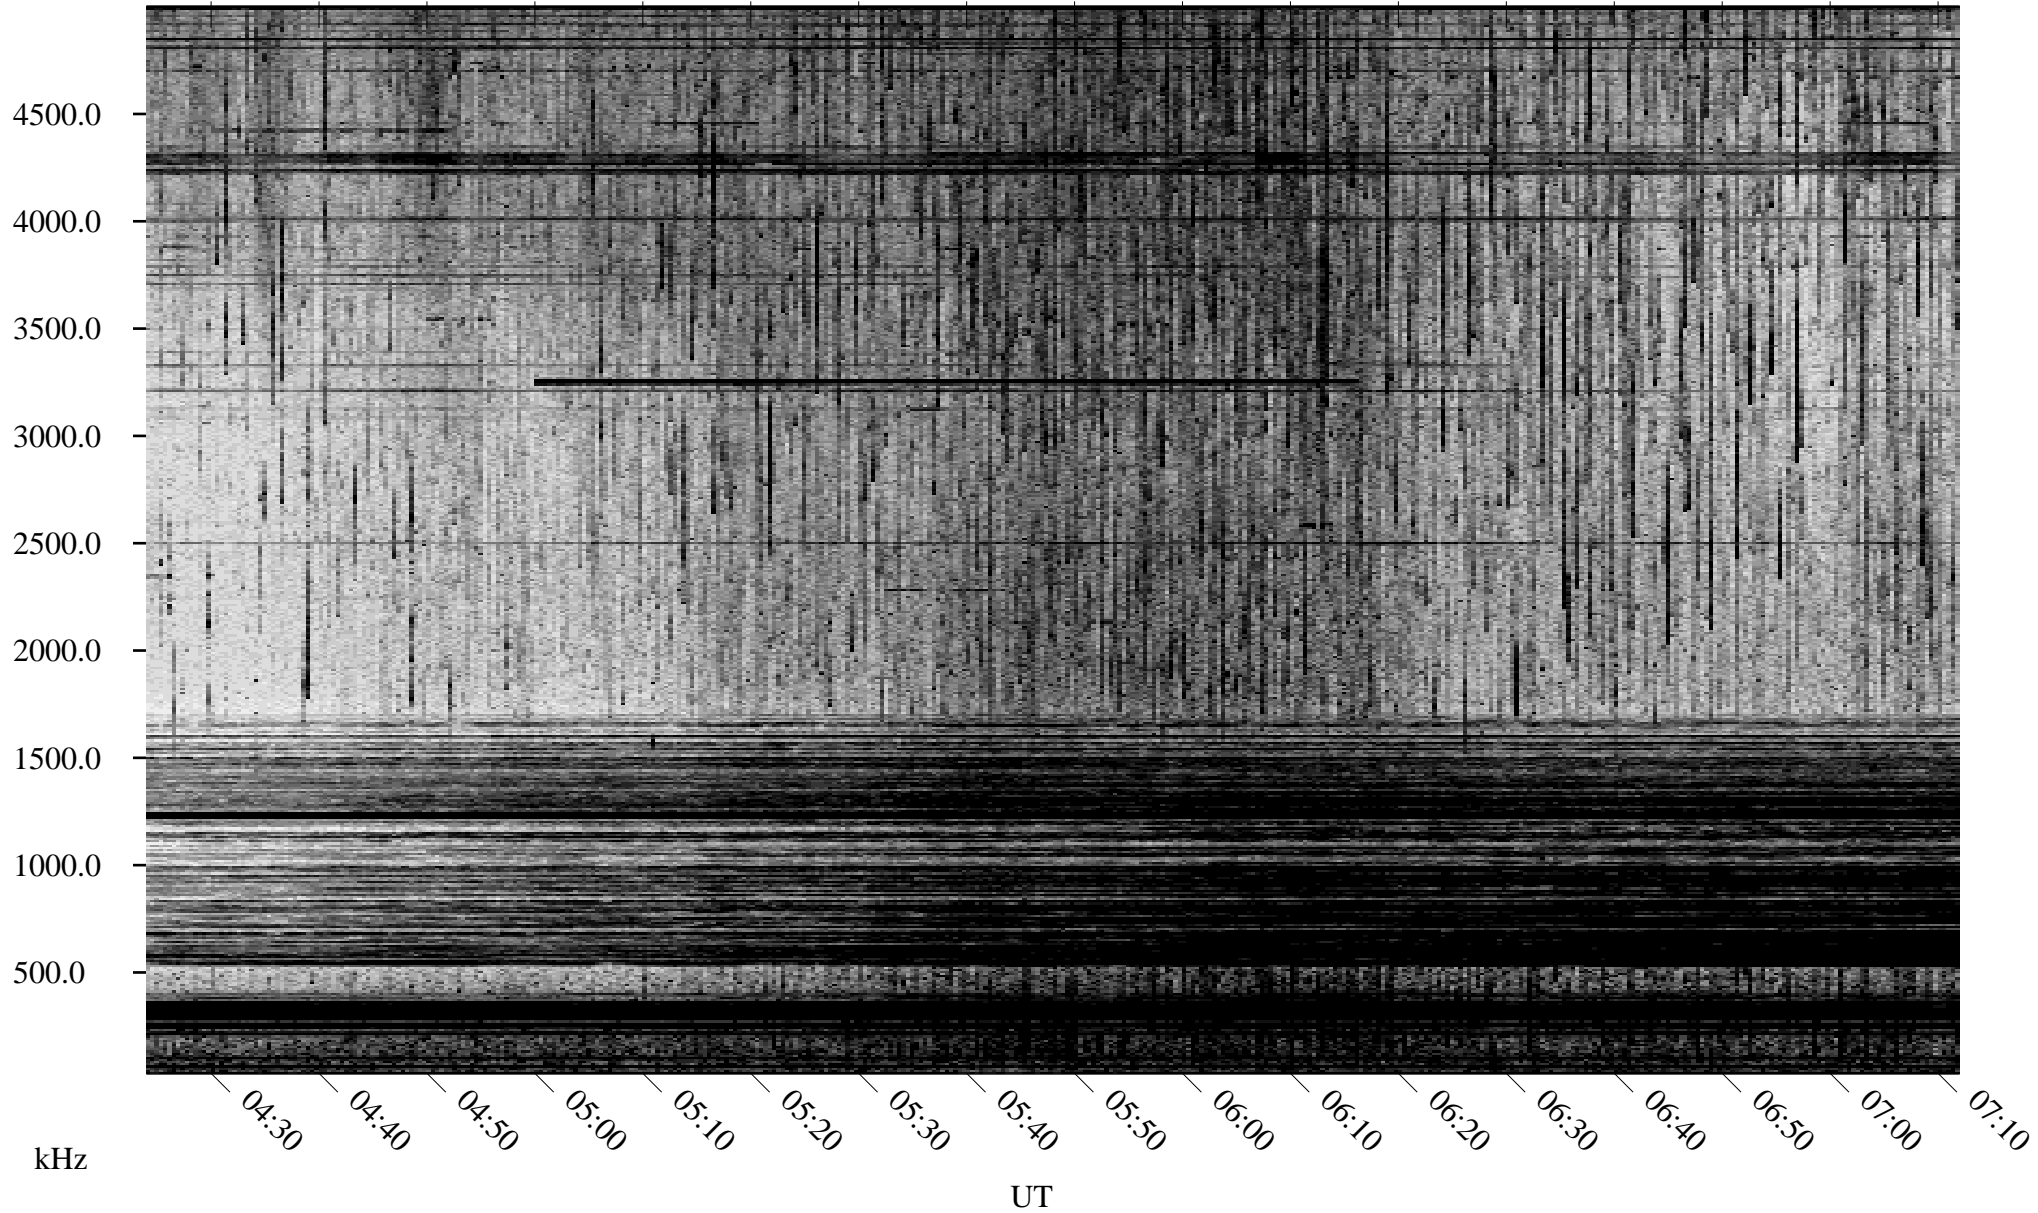

07/10/2001 Churchill, Manitoba

Linear Scale Black = 161 White = 15

ch011911.r00m max_12

Page 1

07/10/2001 Churchill, Manitoba

Linear Scale Black = 161 White = 15

ch011911.r00m max_12

Page 2

07/11/2001 Churchill, Manitoba

Linear Scale Black = 161 White = 15

ch011911.r00m max_12

Page 3

07/11/2001 Churchill, Manitoba

Linear Scale Black = 161 White = 15

ch011911.r00m max_12

Page 4

07/11/2001 Churchill, Manitoba

Linear Scale Black = 161 White = 15

ch011911.r00m max_12

Page 5

07/11/2001 Churchill, Manitoba

Linear Scale Black = 161 White = 15

ch011911.r00m max_12

Page 6

07/11/2001 Churchill, Manitoba

Linear Scale Black = 161 White = 15

ch011911.r00m max_12

Page 7