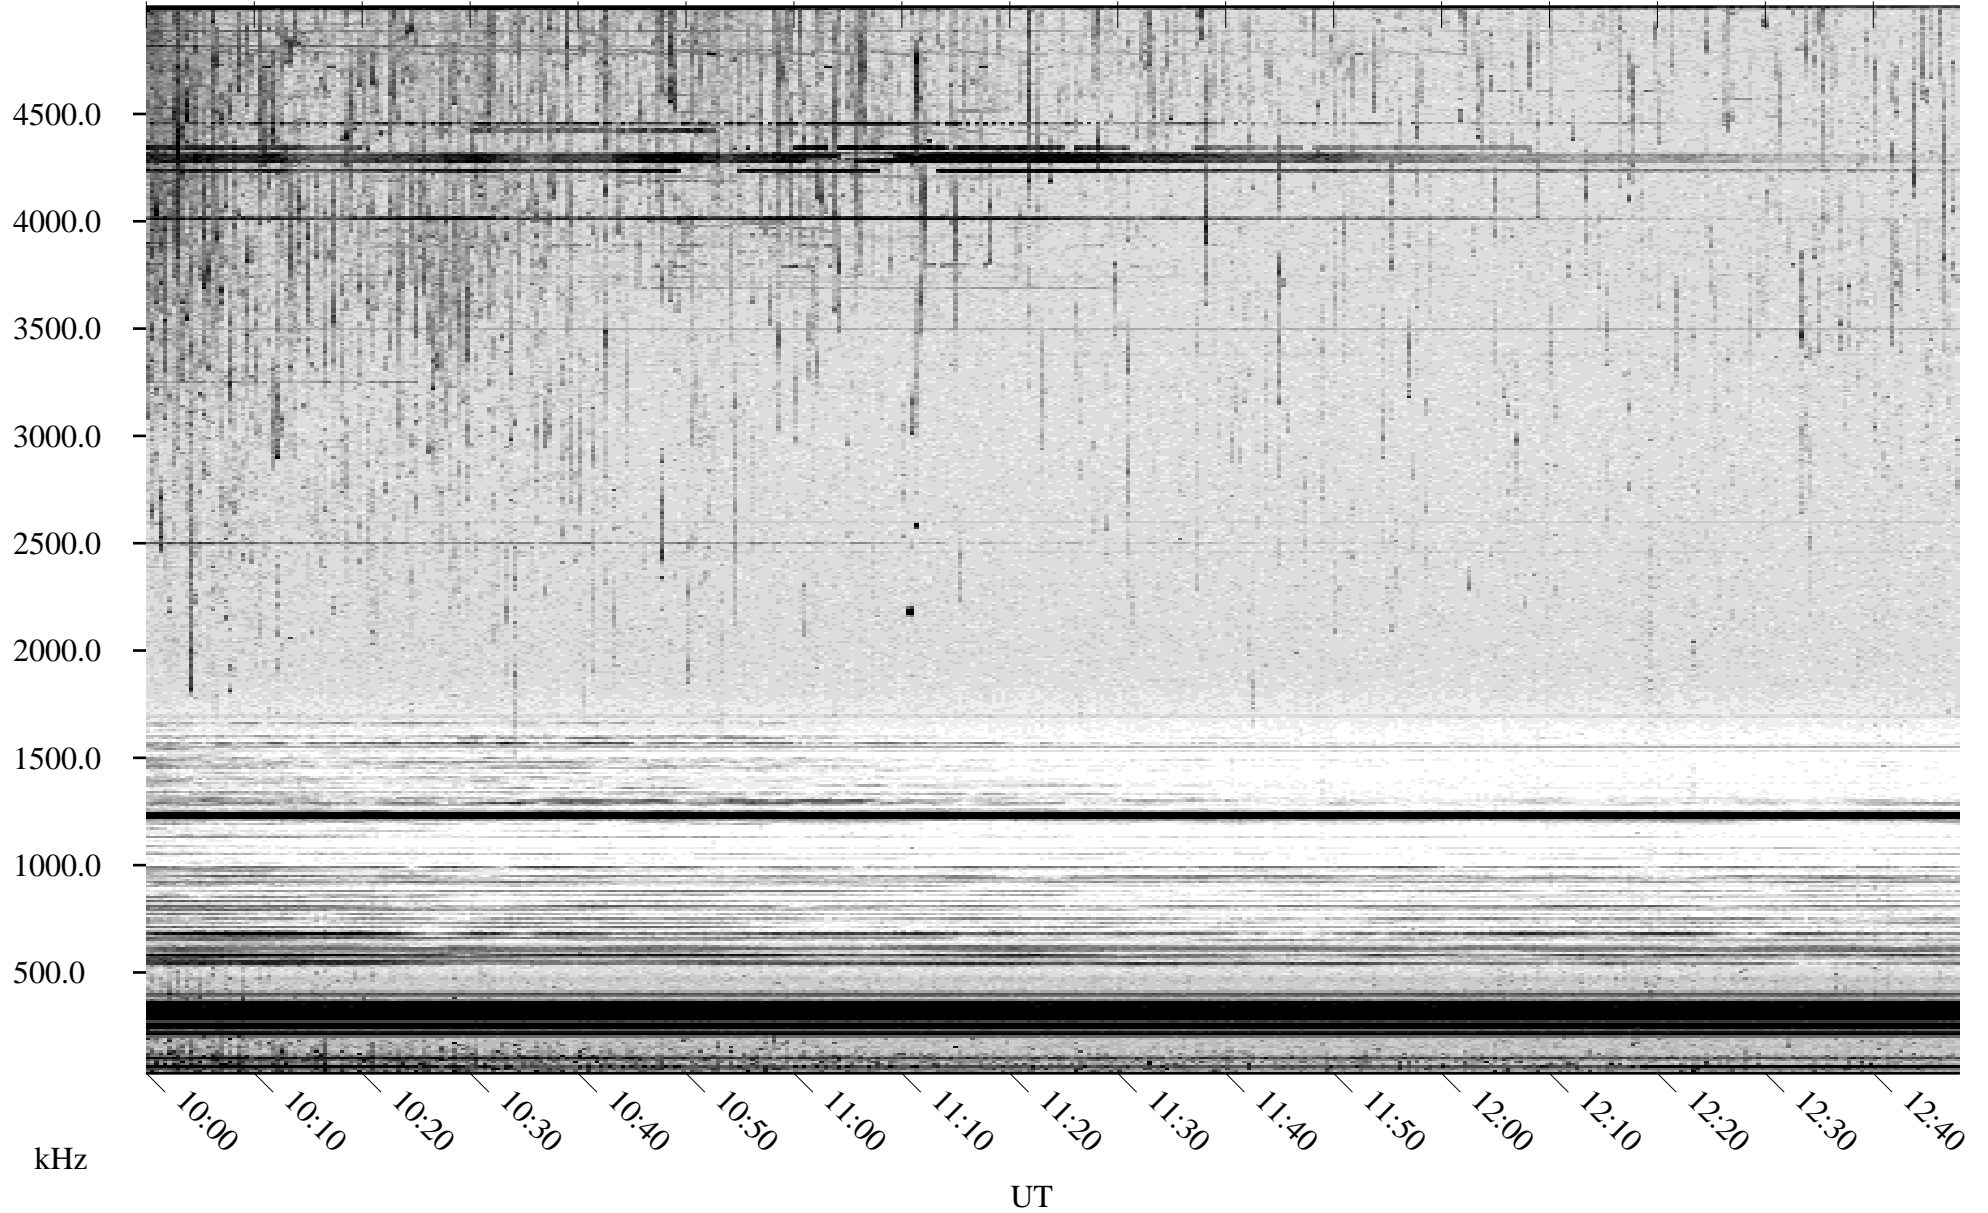

07/10/2001 Churchill, Manitoba

Linear Scale Black = 161 White = 15

ch011911.r00m max_12

Page 1

07/10/2001 Churchill, Manitoba

Linear Scale Black = 161 White = 15

ch011911.r00m max_12

Page 2

07/11/2001 Churchill, Manitoba

Linear Scale Black = 161 White = 15

ch011911.r00m max_12

Page 3

07/11/2001 Churchill, Manitoba

Linear Scale Black = 161 White = 15

ch011911.r00m max_12

Page 4

07/11/2001 Churchill, Manitoba

Linear Scale Black = 161 White = 15

ch011911.r00m max_12

Page 5

07/11/2001 Churchill, Manitoba

Linear Scale Black = 161 White = 15

ch011911.r00m max_12

Page 6

07/11/2001 Churchill, Manitoba

Linear Scale Black = 161 White = 15

ch011911.r00m max_12

Page 7