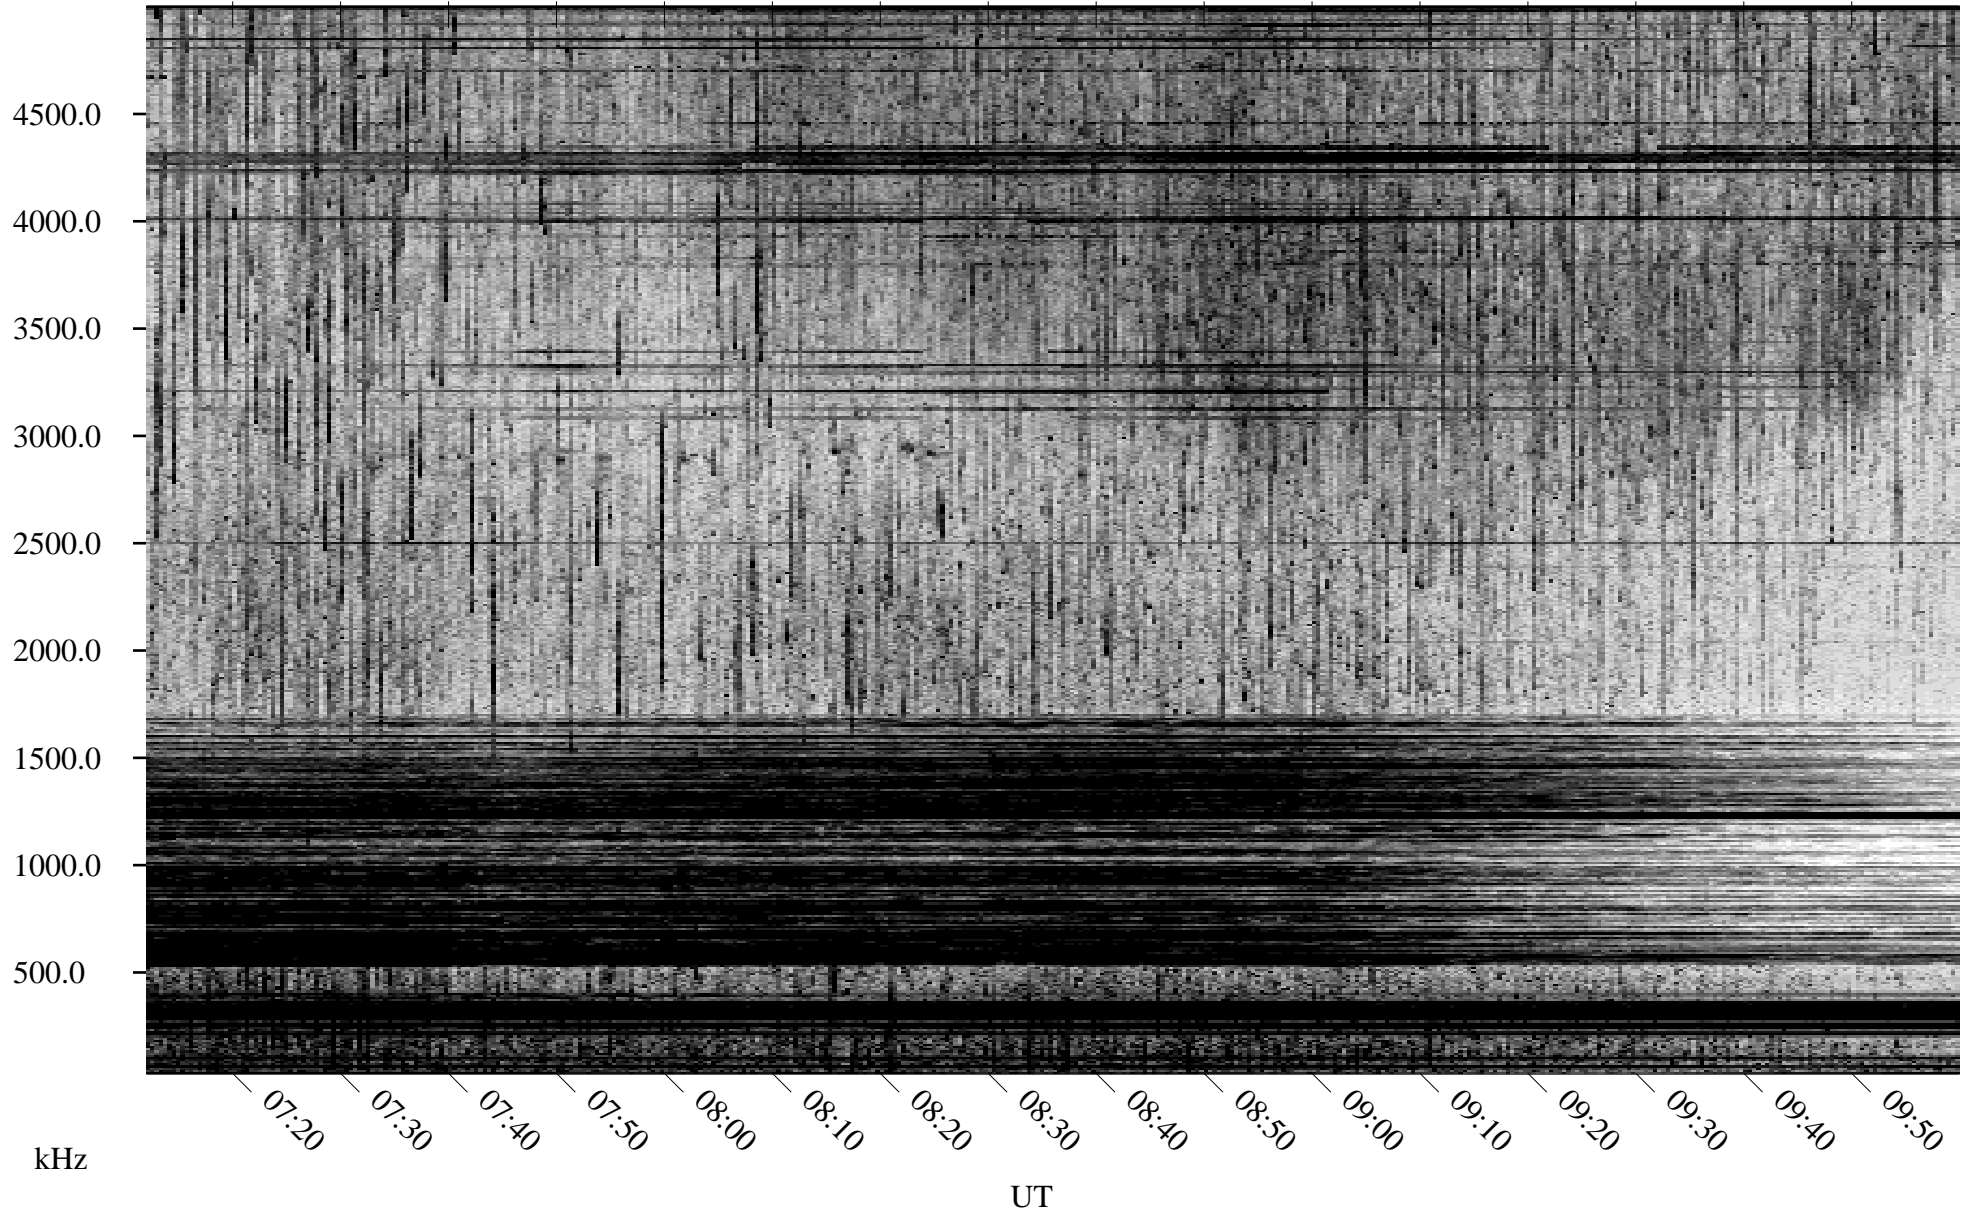

07/10/2001 Churchill, Manitoba

Linear Scale Black = 161 White = 15

ch011911.r00m max_12

Page 1

07/10/2001 Churchill, Manitoba

Linear Scale Black = 161 White = 15

ch011911.r00m max_12

Page 2

07/11/2001 Churchill, Manitoba

Linear Scale Black = 161 White = 15

ch011911.r00m max_12

Page 3

07/11/2001 Churchill, Manitoba

Linear Scale Black = 161 White = 15

ch011911.r00m max_12

Page 4

07/11/2001 Churchill, Manitoba

Linear Scale Black = 161 White = 15

ch011911.r00m max_12

Page 5

07/11/2001 Churchill, Manitoba

Linear Scale Black = 161 White = 15

ch011911.r00m max_12

Page 6

07/11/2001 Churchill, Manitoba

Linear Scale Black = 161 White = 15

ch011911.r00m max_12

Page 7