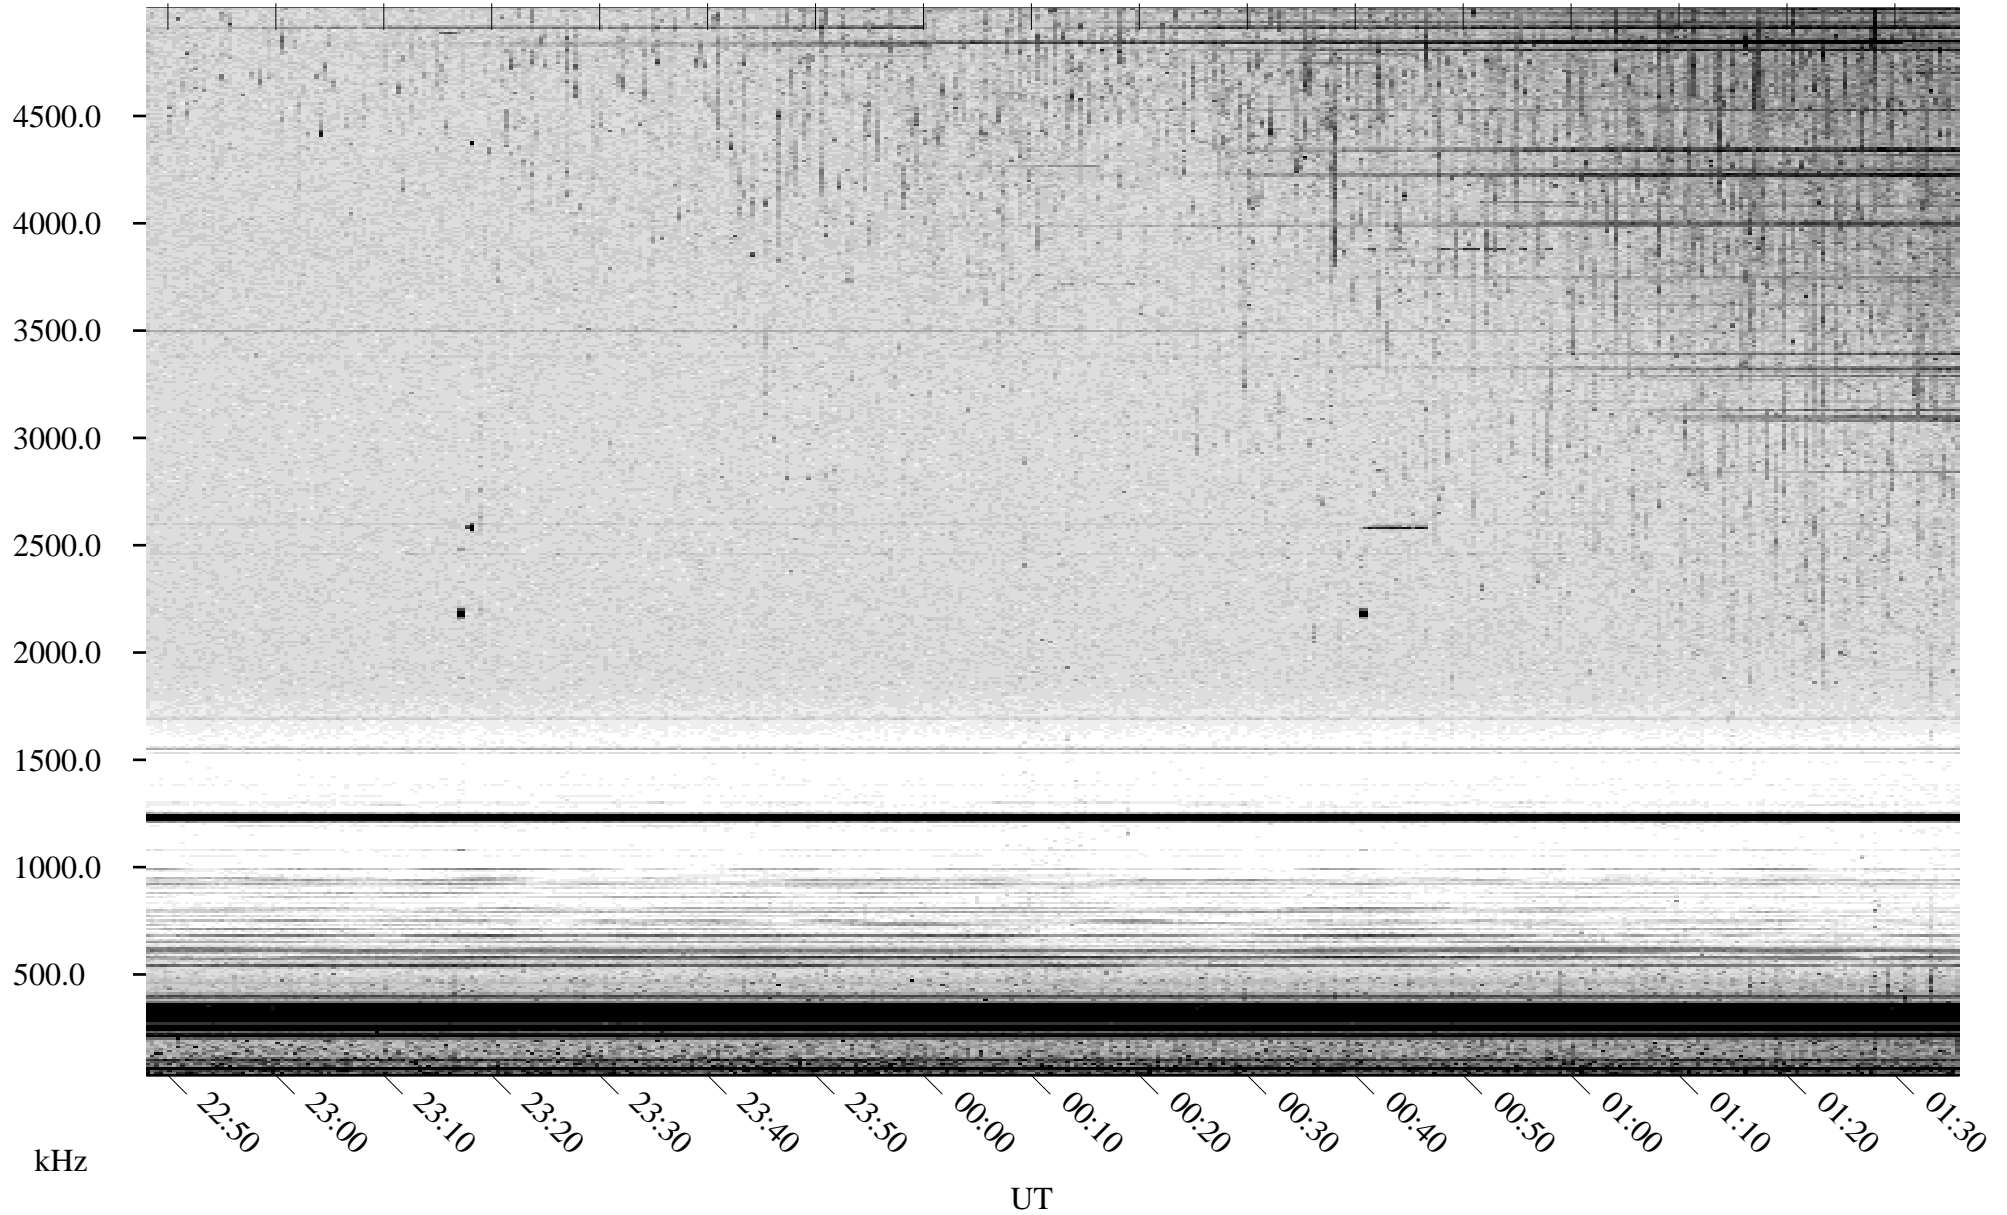

07/11/2001 Churchill, Manitoba

Linear Scale Black = 161 White = 15

ch01192l.r01m max_12

Page 1

07/11/2001 Churchill, Manitoba

Linear Scale Black = 161 White = 15

ch01192l.r01m max_12

Page 2

07/12/2001 Churchill, Manitoba

Linear Scale Black = 161 White = 15

ch01192l.r01m max_12

Page 3

07/12/2001 Churchill, Manitoba

Linear Scale Black = 161 White = 15

ch01192l.r01m max_12

Page 4

07/12/2001 Churchill, Manitoba

Linear Scale Black = 161 White = 15

ch01192l.r01m max_12

Page 5

07/12/2001 Churchill, Manitoba

Linear Scale Black = 161 White = 15

ch01192l.r01m max_12

Page 6

07/12/2001 Churchill, Manitoba

Linear Scale Black = 161 White = 15

ch01192l.r01m max_12

Page 7

07/12/2001 Churchill, Manitoba

Linear Scale Black = 161 White = 15

ch01192l.r01m max_12

Page 8