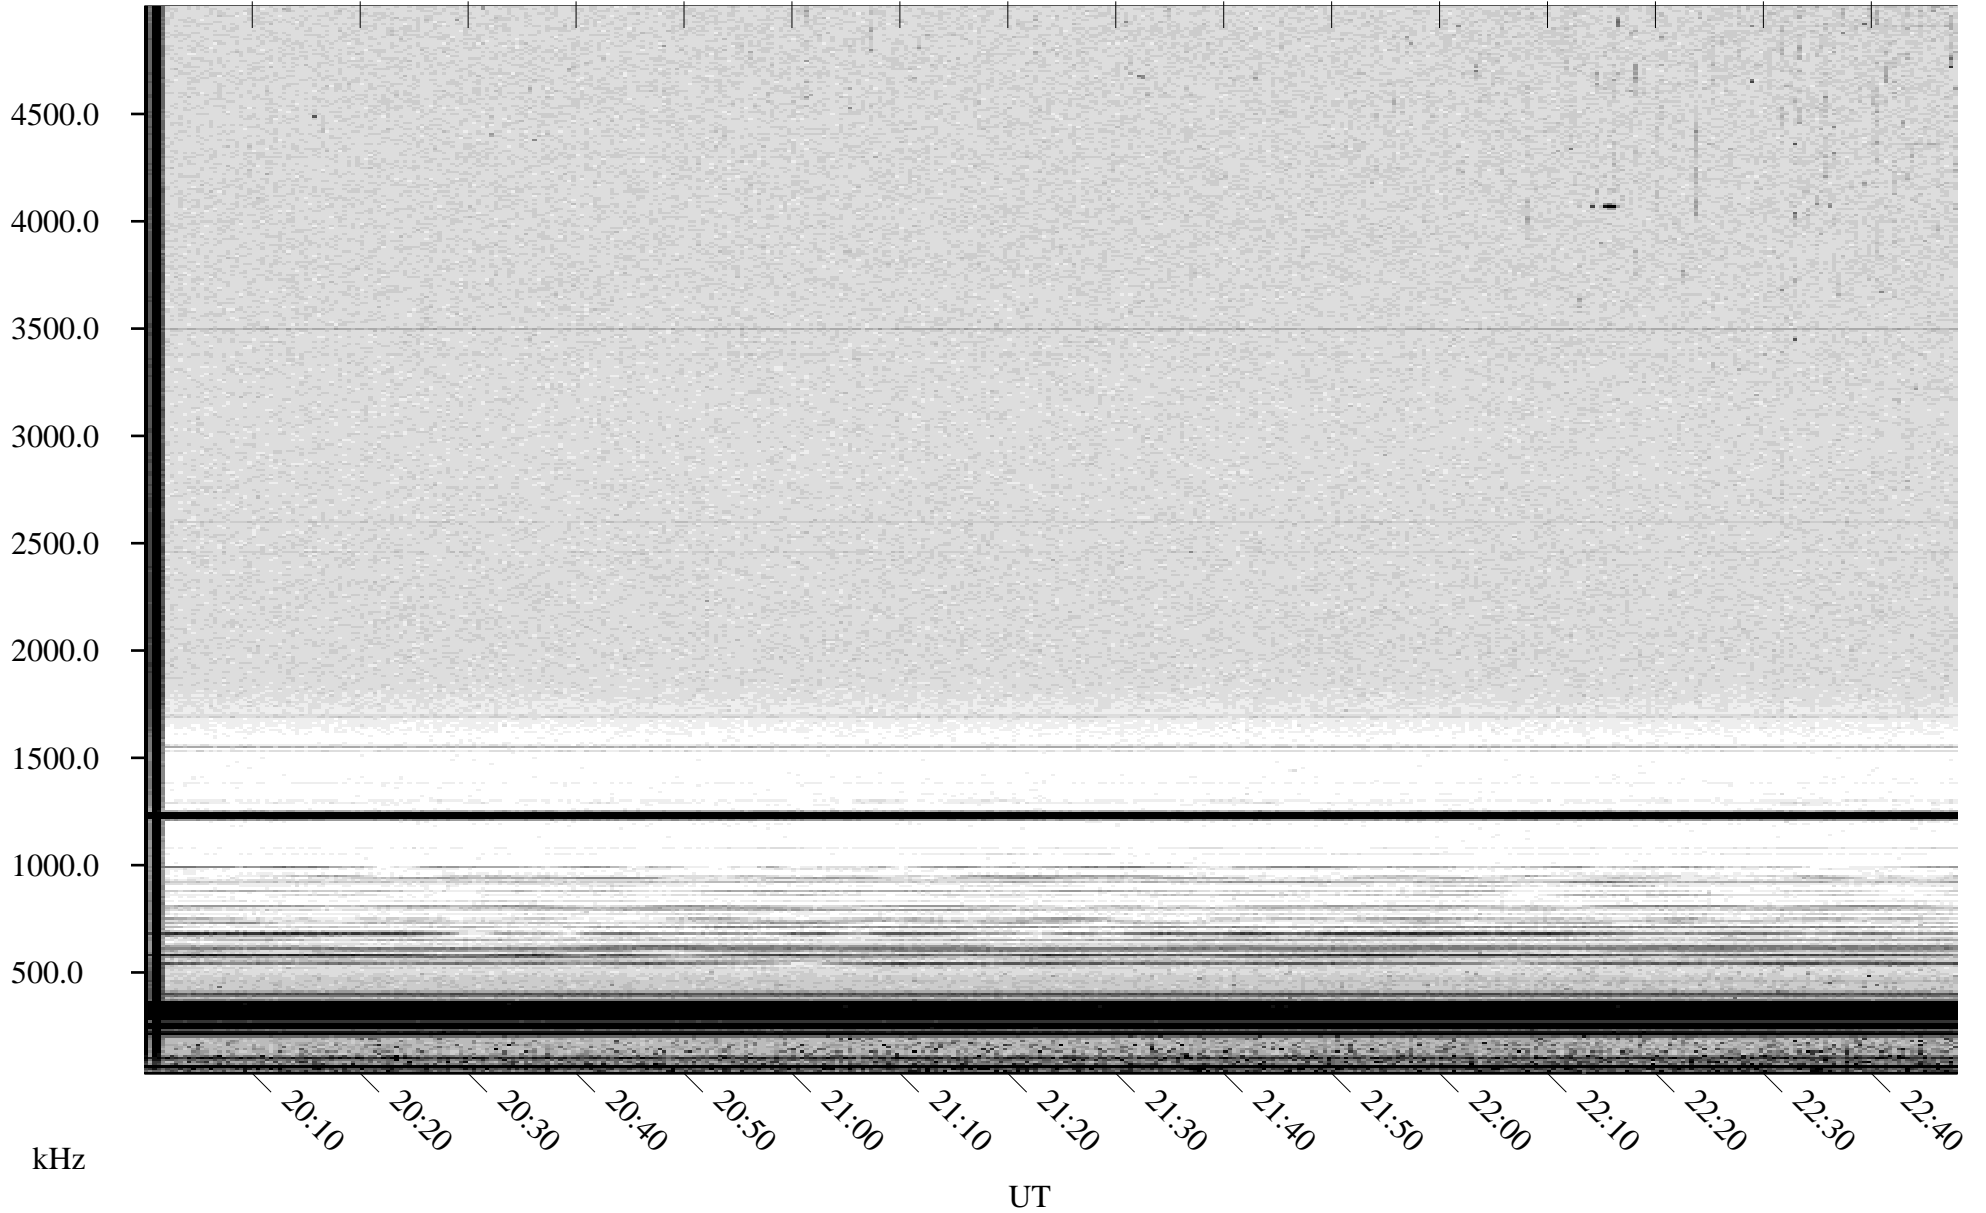

07/11/2001 Churchill, Manitoba

Linear Scale Black = 161 White = 15

ch01192l.r01m max_12

Page 1

07/11/2001 Churchill, Manitoba

Linear Scale Black = 161 White = 15

ch01192l.r01m max_12

Page 2

07/12/2001 Churchill, Manitoba

Linear Scale Black = 161 White = 15

ch01192l.r01m max_12

Page 3

07/12/2001 Churchill, Manitoba

Linear Scale Black = 161 White = 15

ch01192l.r01m max_12

Page 4

07/12/2001 Churchill, Manitoba

Linear Scale Black = 161 White = 15

ch01192l.r01m max_12

Page 5

07/12/2001 Churchill, Manitoba

Linear Scale Black = 161 White = 15

ch01192l.r01m max_12

Page 6

07/12/2001 Churchill, Manitoba

Linear Scale Black = 161 White = 15

ch01192l.r01m max_12

Page 7

07/12/2001 Churchill, Manitoba

Linear Scale Black = 161 White = 15

ch01192l.r01m max_12

Page 8