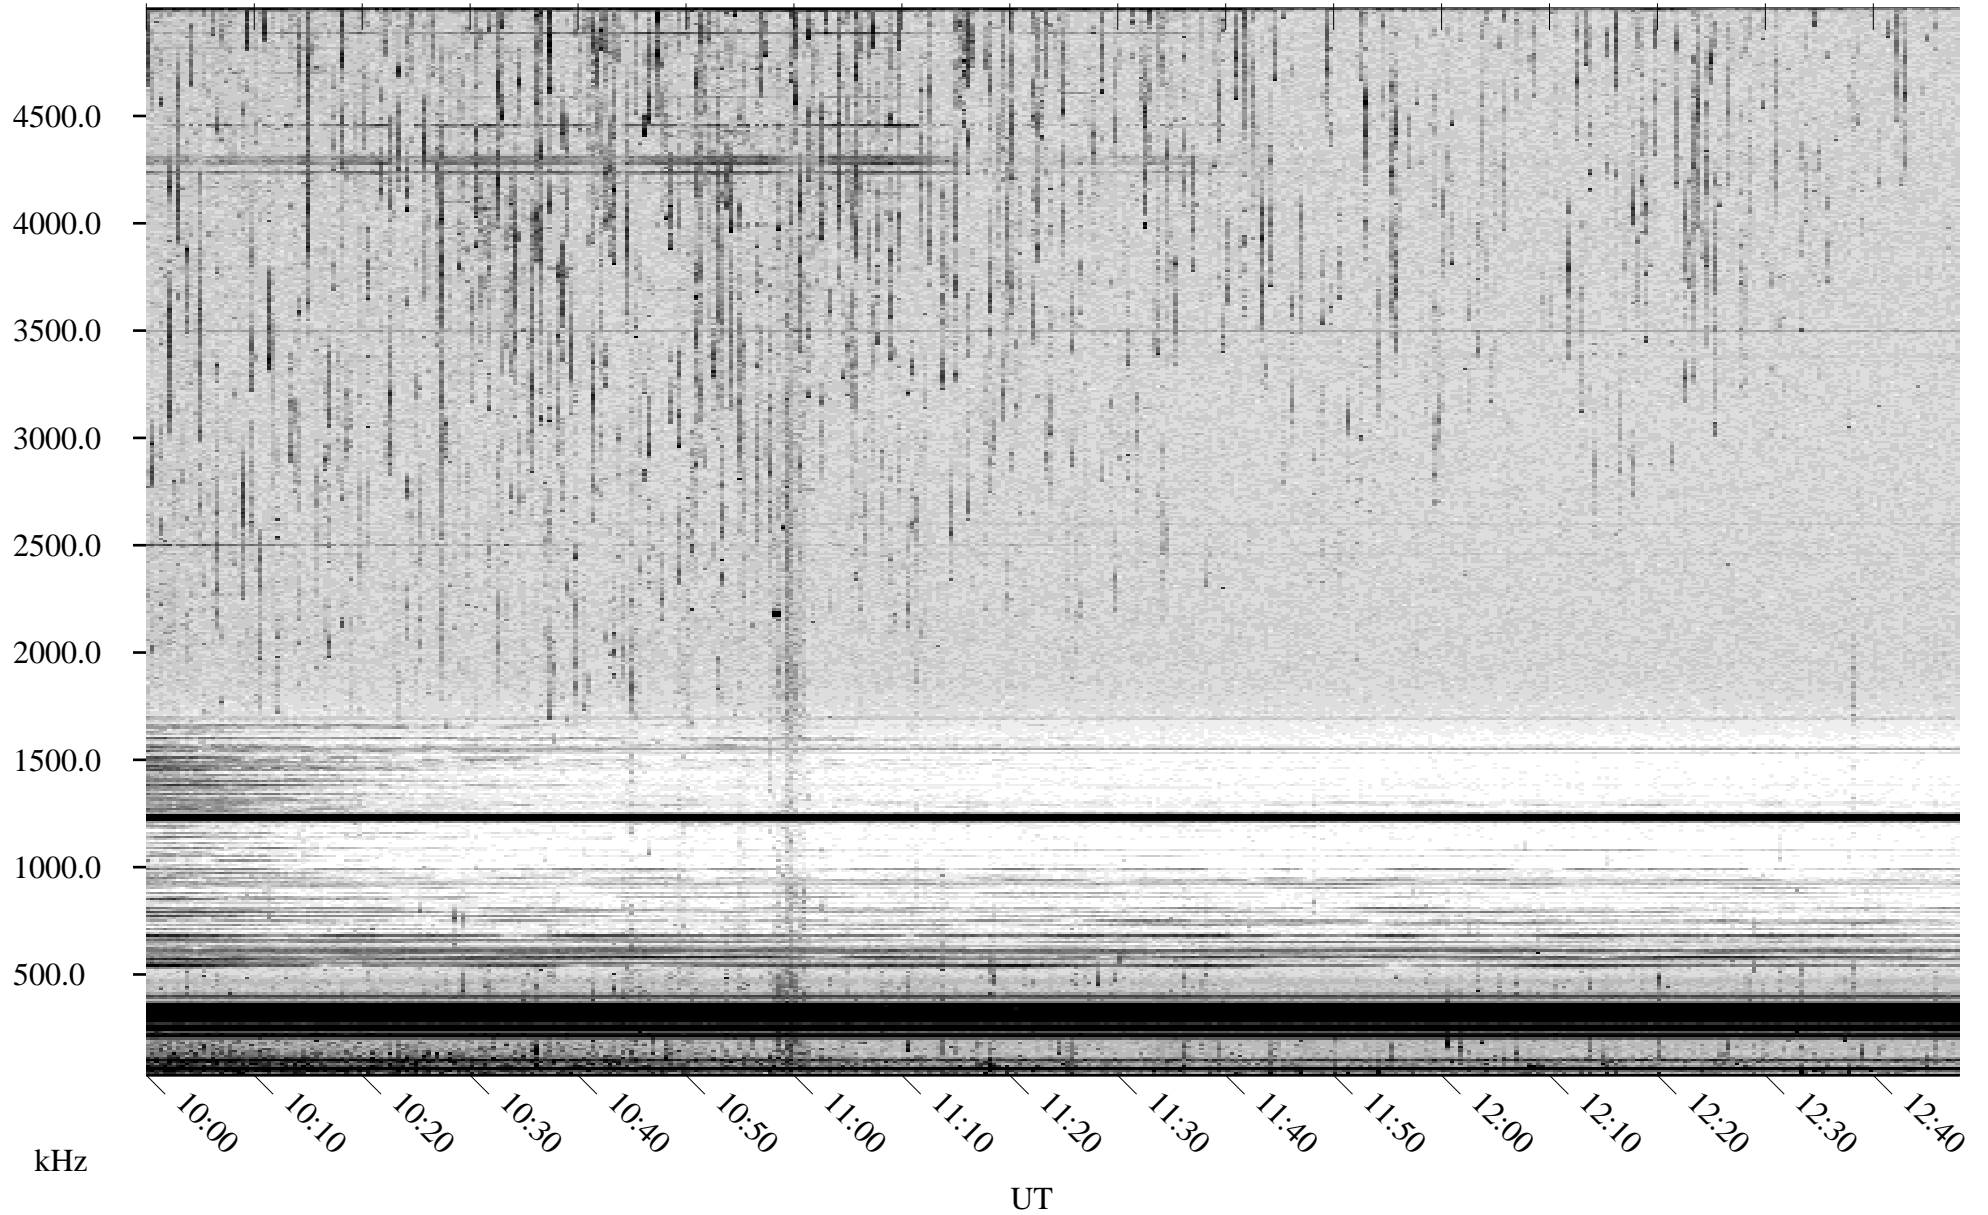

07/11/2001 Churchill, Manitoba

Linear Scale Black = 161 White = 15

ch01192l.r01m max_12

Page 1

07/11/2001 Churchill, Manitoba

Linear Scale Black = 161 White = 15

ch01192l.r01m max_12

Page 2

07/12/2001 Churchill, Manitoba

Linear Scale Black = 161 White = 15

ch01192l.r01m max_12

Page 3

07/12/2001 Churchill, Manitoba

Linear Scale Black = 161 White = 15

ch01192l.r01m max_12

Page 4

07/12/2001 Churchill, Manitoba

Linear Scale Black = 161 White = 15

ch01192l.r01m max_12

Page 5

07/12/2001 Churchill, Manitoba

Linear Scale Black = 161 White = 15

ch01192l.r01m max_12

Page 6

07/12/2001 Churchill, Manitoba

Linear Scale Black = 161 White = 15

ch01192l.r01m max_12

Page 7

07/12/2001 Churchill, Manitoba

Linear Scale Black = 161 White = 15

ch01192l.r01m max_12

Page 8