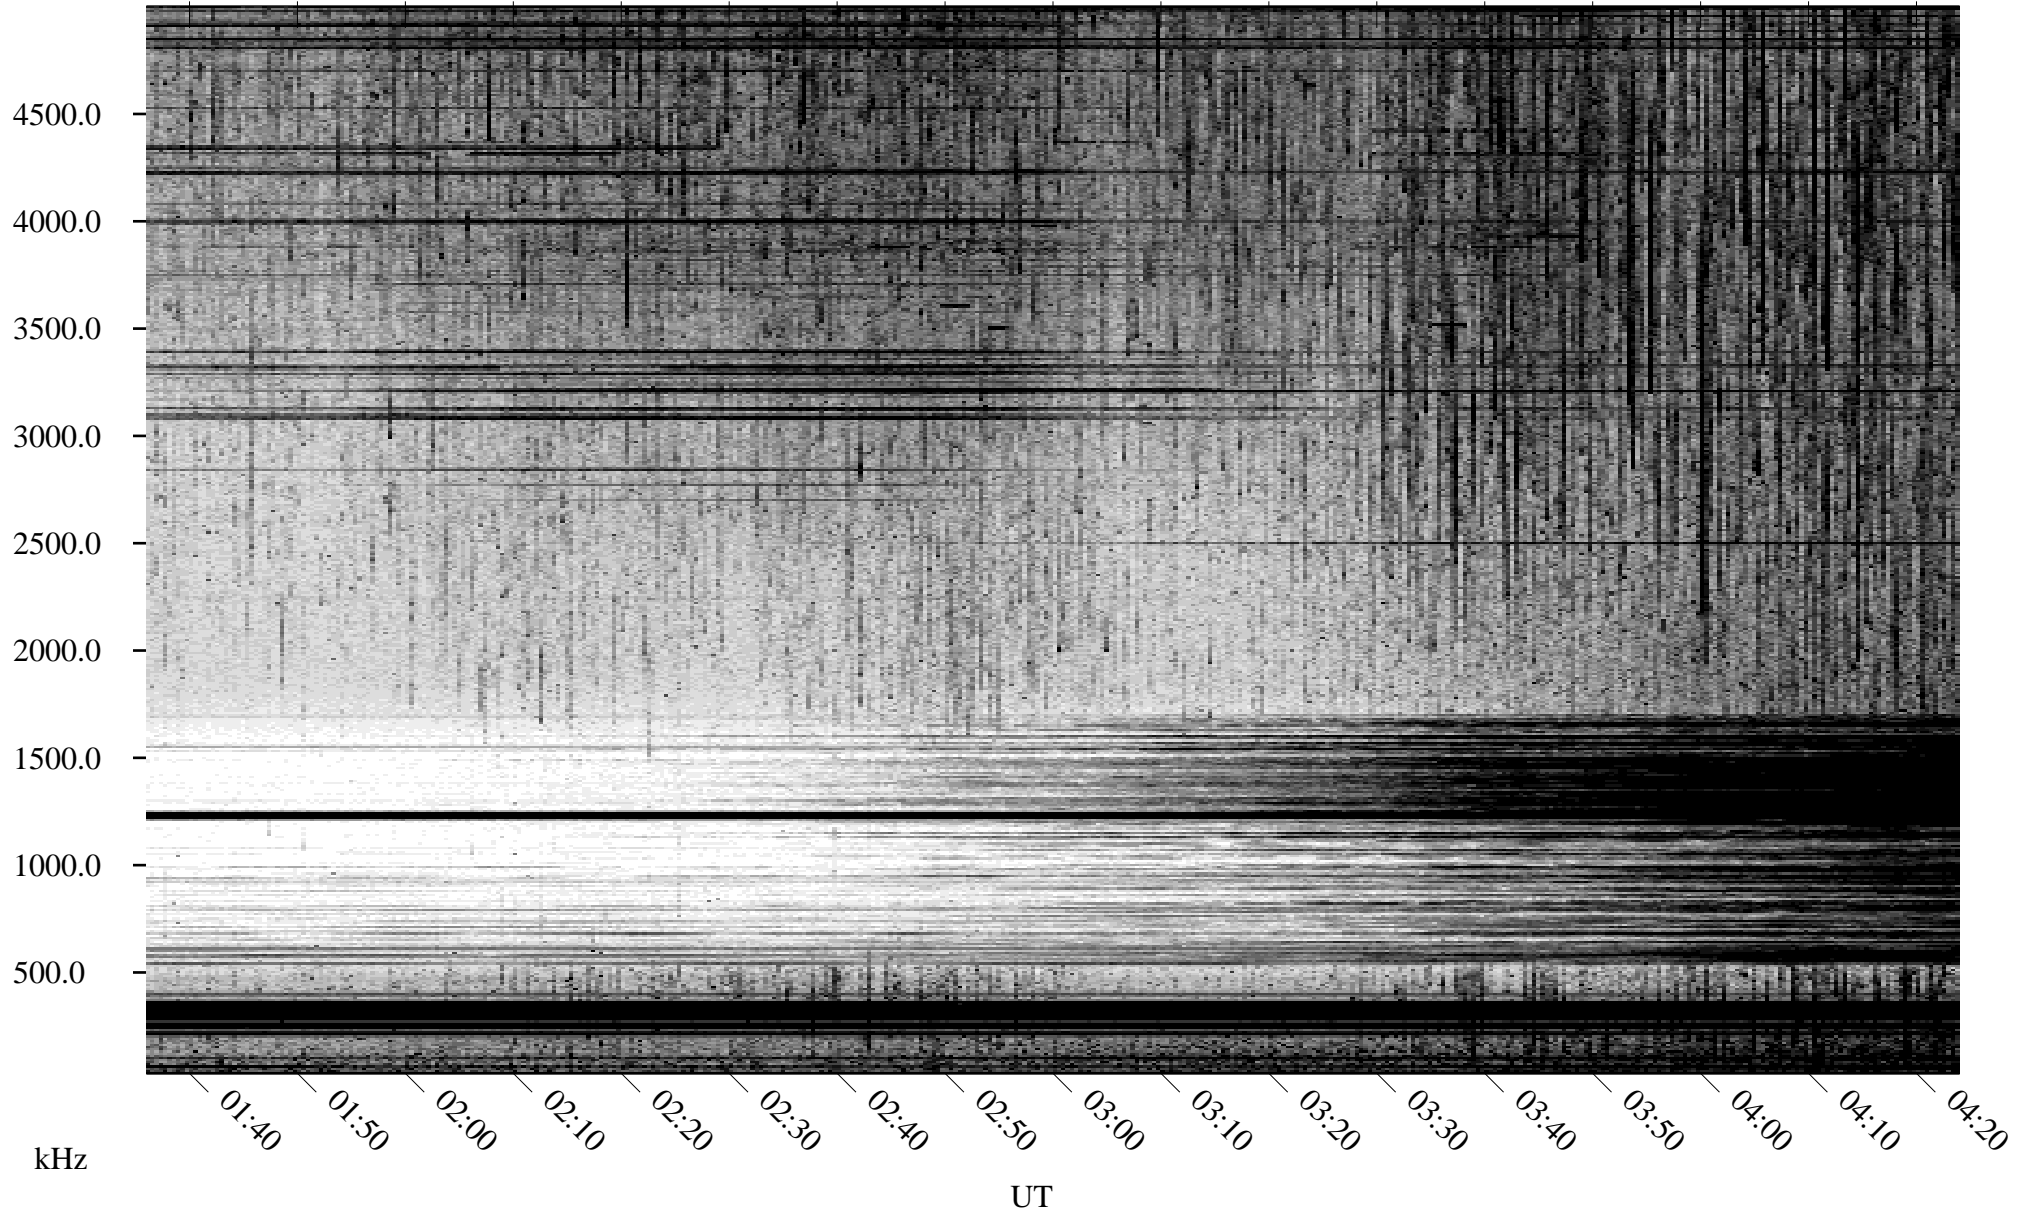

07/11/2001 Churchill, Manitoba

Linear Scale Black = 161 White = 15

ch01192l.r01m max_12

Page 1

07/11/2001 Churchill, Manitoba

Linear Scale Black = 161 White = 15

ch01192l.r01m max_12

Page 2

07/12/2001 Churchill, Manitoba

Linear Scale Black = 161 White = 15

ch01192l.r01m max_12

Page 3

07/12/2001 Churchill, Manitoba

Linear Scale Black = 161 White = 15

ch01192l.r01m max_12

Page 4

07/12/2001 Churchill, Manitoba

Linear Scale Black = 161 White = 15

ch01192l.r01m max_12

Page 5

07/12/2001 Churchill, Manitoba

Linear Scale Black = 161 White = 15

ch01192l.r01m max_12

Page 6

07/12/2001 Churchill, Manitoba

Linear Scale Black = 161 White = 15

ch01192l.r01m max_12

Page 7

07/12/2001 Churchill, Manitoba

Linear Scale Black = 161 White = 15

ch01192l.r01m max_12

Page 8