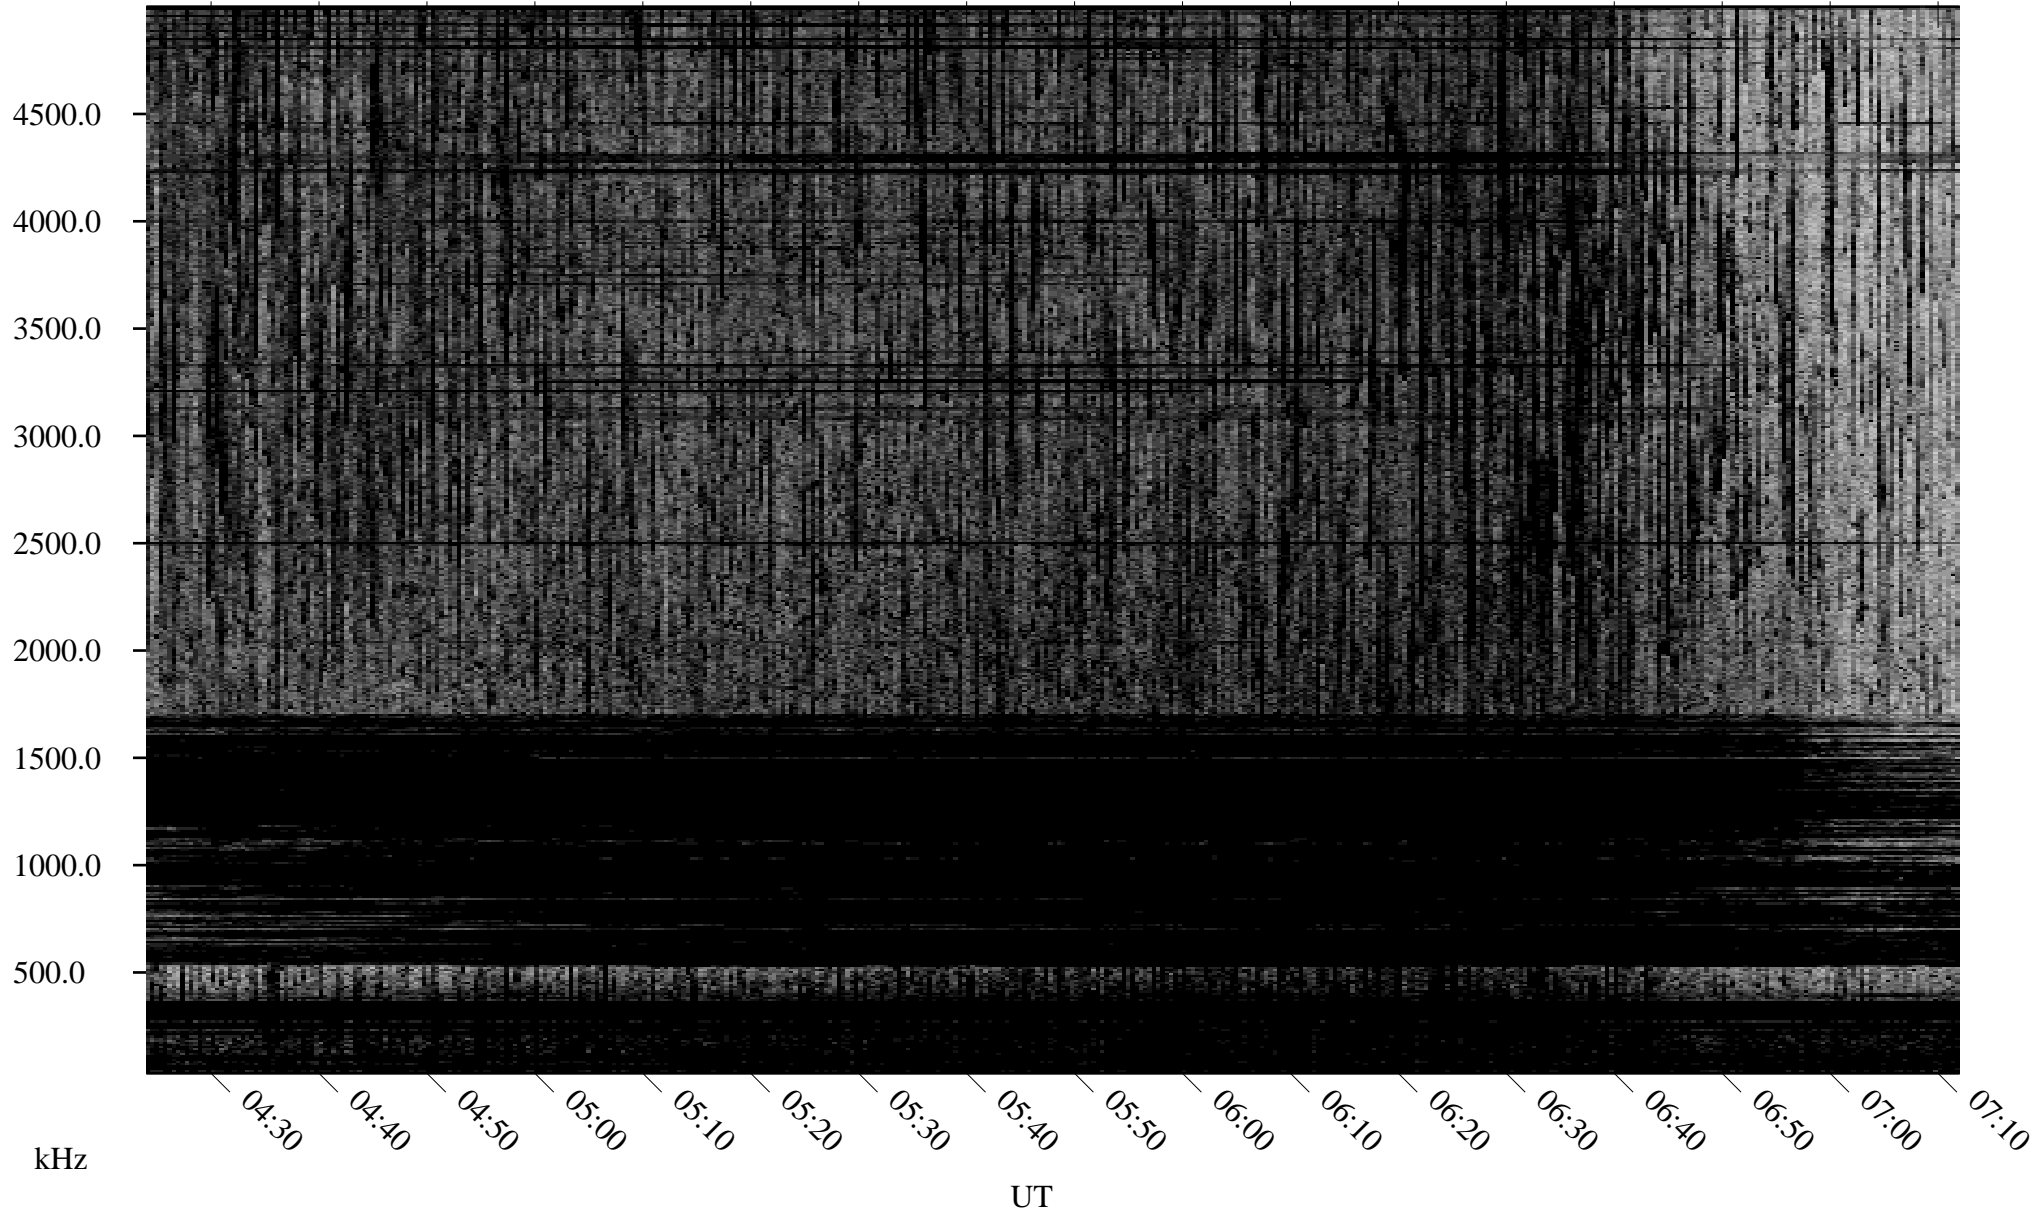

07/11/2001 Churchill, Manitoba

Linear Scale Black = 161 White = 15

ch01192l.r01m max_12

Page 1

07/11/2001 Churchill, Manitoba

Linear Scale Black = 161 White = 15

ch01192l.r01m max_12

Page 2

07/12/2001 Churchill, Manitoba

Linear Scale Black = 161 White = 15

ch01192l.r01m max_12

Page 3

07/12/2001 Churchill, Manitoba

Linear Scale Black = 161 White = 15

ch01192l.r01m max_12

Page 4

07/12/2001 Churchill, Manitoba

Linear Scale Black = 161 White = 15

ch01192l.r01m max_12

Page 5

07/12/2001 Churchill, Manitoba

Linear Scale Black = 161 White = 15

ch01192l.r01m max_12

Page 6

07/12/2001 Churchill, Manitoba

Linear Scale Black = 161 White = 15

ch01192l.r01m max_12

Page 7

07/12/2001 Churchill, Manitoba

Linear Scale Black = 161 White = 15

ch01192l.r01m max_12

Page 8