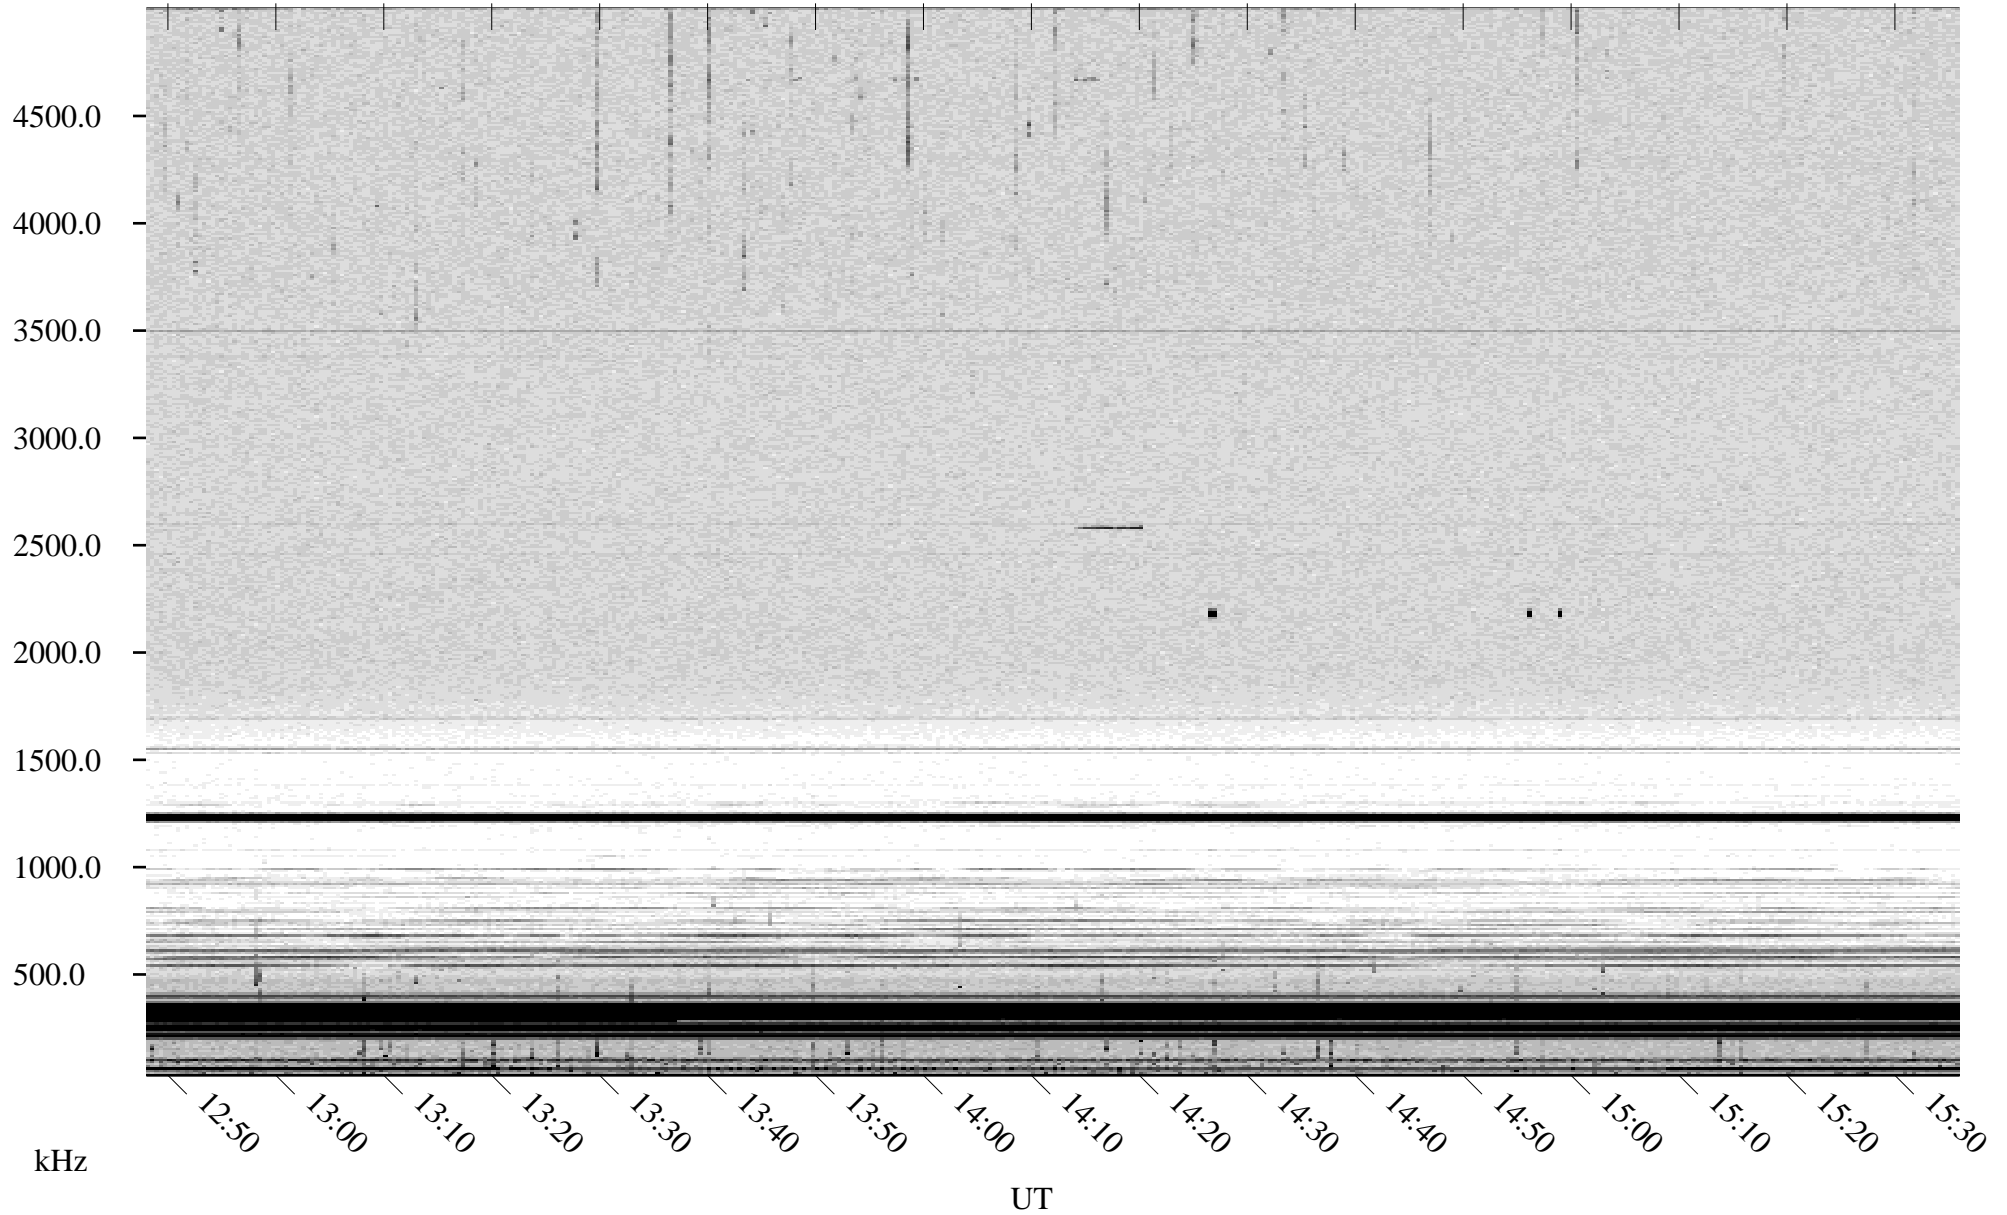

07/11/2001 Churchill, Manitoba

Linear Scale Black = 161 White = 15

ch01192l.r01m max_12

Page 1

07/11/2001 Churchill, Manitoba

Linear Scale Black = 161 White = 15

ch01192l.r01m max_12

Page 2

07/12/2001 Churchill, Manitoba

Linear Scale Black = 161 White = 15

ch01192l.r01m max_12

Page 3

07/12/2001 Churchill, Manitoba

Linear Scale Black = 161 White = 15

ch01192l.r01m max_12

Page 4

07/12/2001 Churchill, Manitoba

Linear Scale Black = 161 White = 15

ch01192l.r01m max_12

Page 5

07/12/2001 Churchill, Manitoba

Linear Scale Black = 161 White = 15

ch01192l.r01m max_12

Page 6

07/12/2001 Churchill, Manitoba

Linear Scale Black = 161 White = 15

ch01192l.r01m max_12

Page 7

07/12/2001 Churchill, Manitoba

Linear Scale Black = 161 White = 15

ch01192l.r01m max_12

Page 8