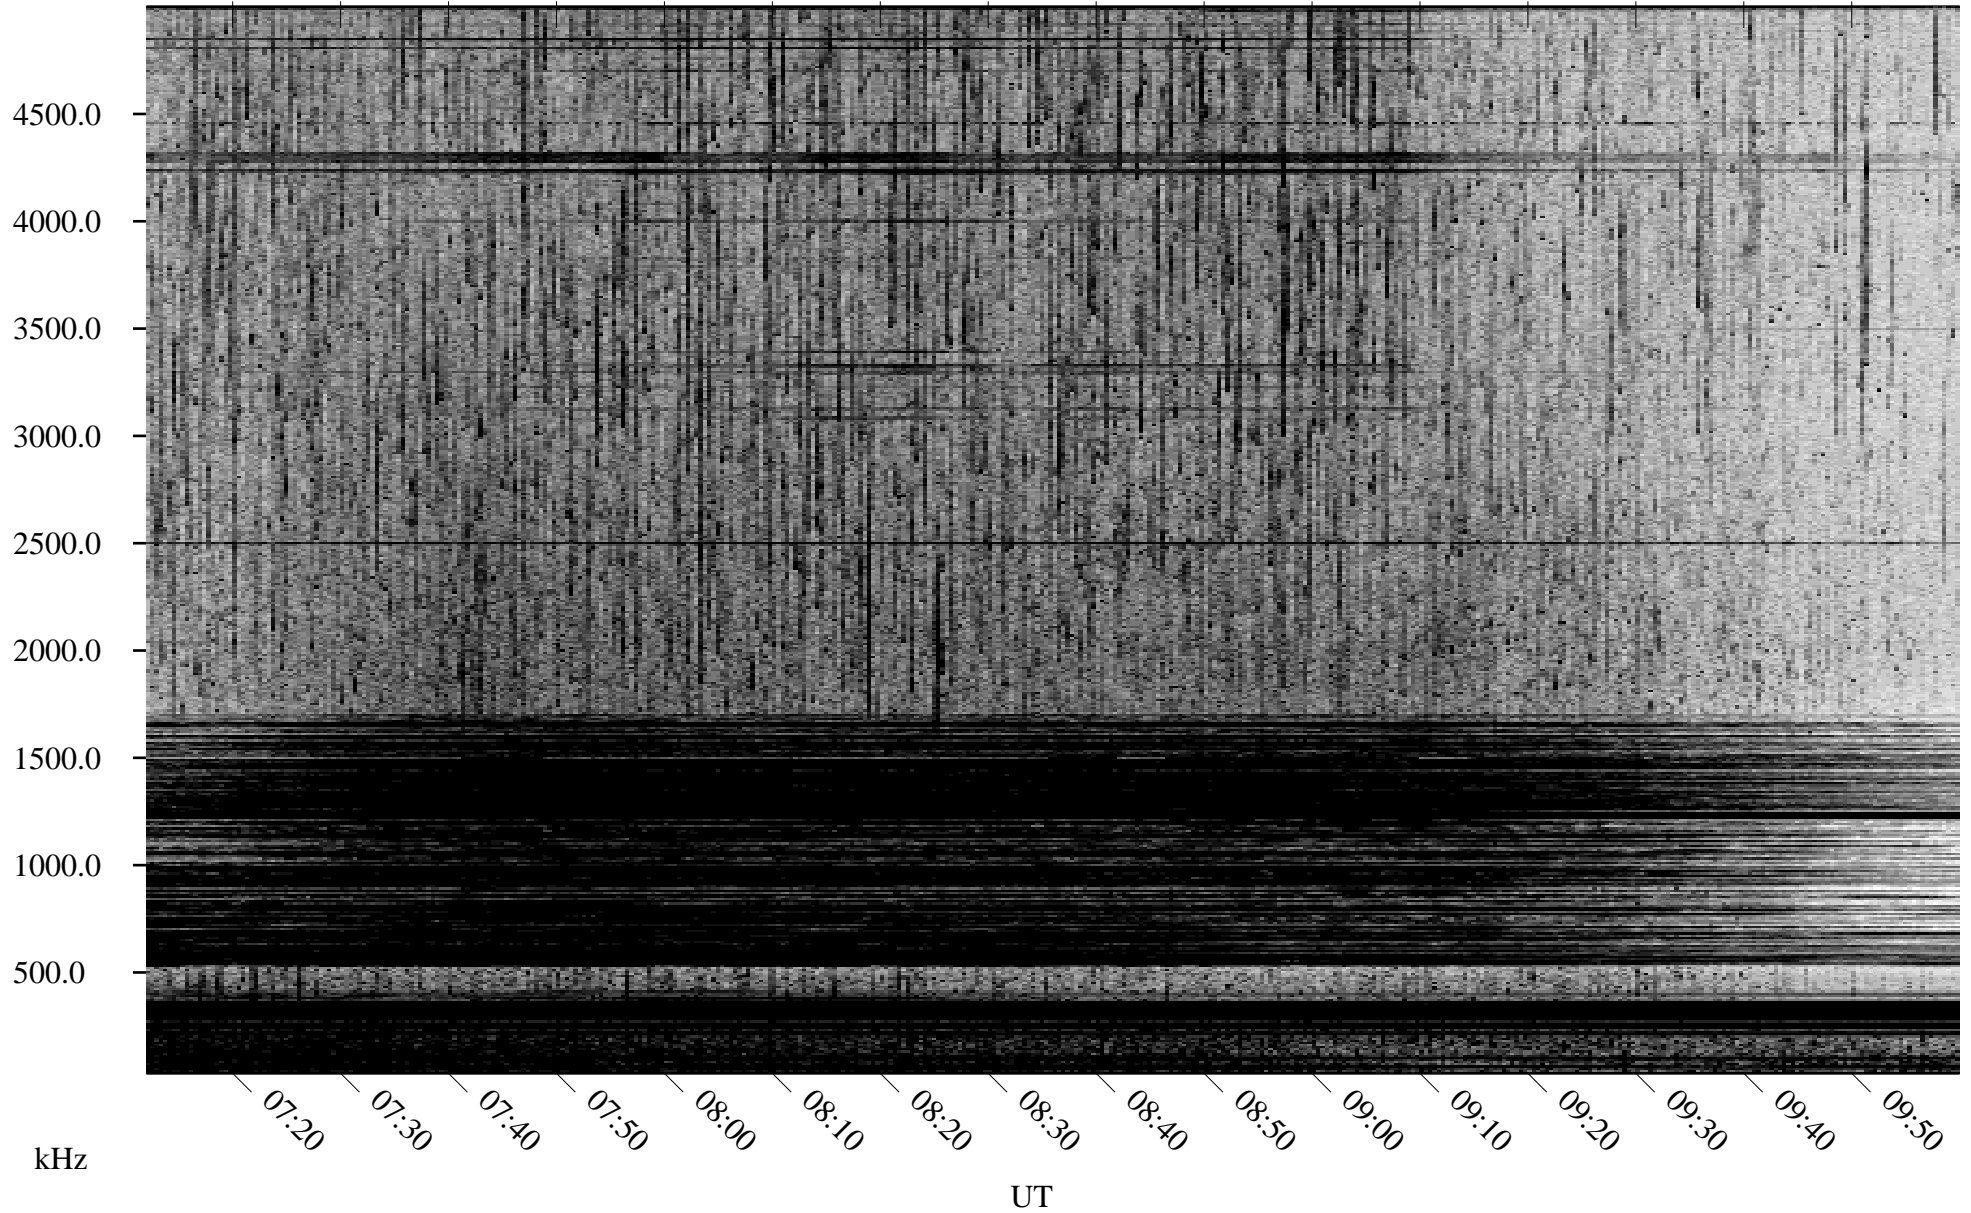

07/11/2001 Churchill, Manitoba

Linear Scale Black = 161 White = 15

ch01192l.r01m max_12

Page 1

07/11/2001 Churchill, Manitoba

Linear Scale Black = 161 White = 15

ch01192l.r01m max_12

Page 2

07/12/2001 Churchill, Manitoba

Linear Scale Black = 161 White = 15

ch01192l.r01m max_12

Page 3

07/12/2001 Churchill, Manitoba

Linear Scale Black = 161 White = 15

ch01192l.r01m max_12

Page 4

07/12/2001 Churchill, Manitoba

Linear Scale Black = 161 White = 15

ch01192l.r01m max_12

Page 5

07/12/2001 Churchill, Manitoba

Linear Scale Black = 161 White = 15

ch01192l.r01m max_12

Page 6

07/12/2001 Churchill, Manitoba

Linear Scale Black = 161 White = 15

ch01192l.r01m max_12

Page 7

07/12/2001 Churchill, Manitoba

Linear Scale Black = 161 White = 15

ch01192l.r01m max_12

Page 8