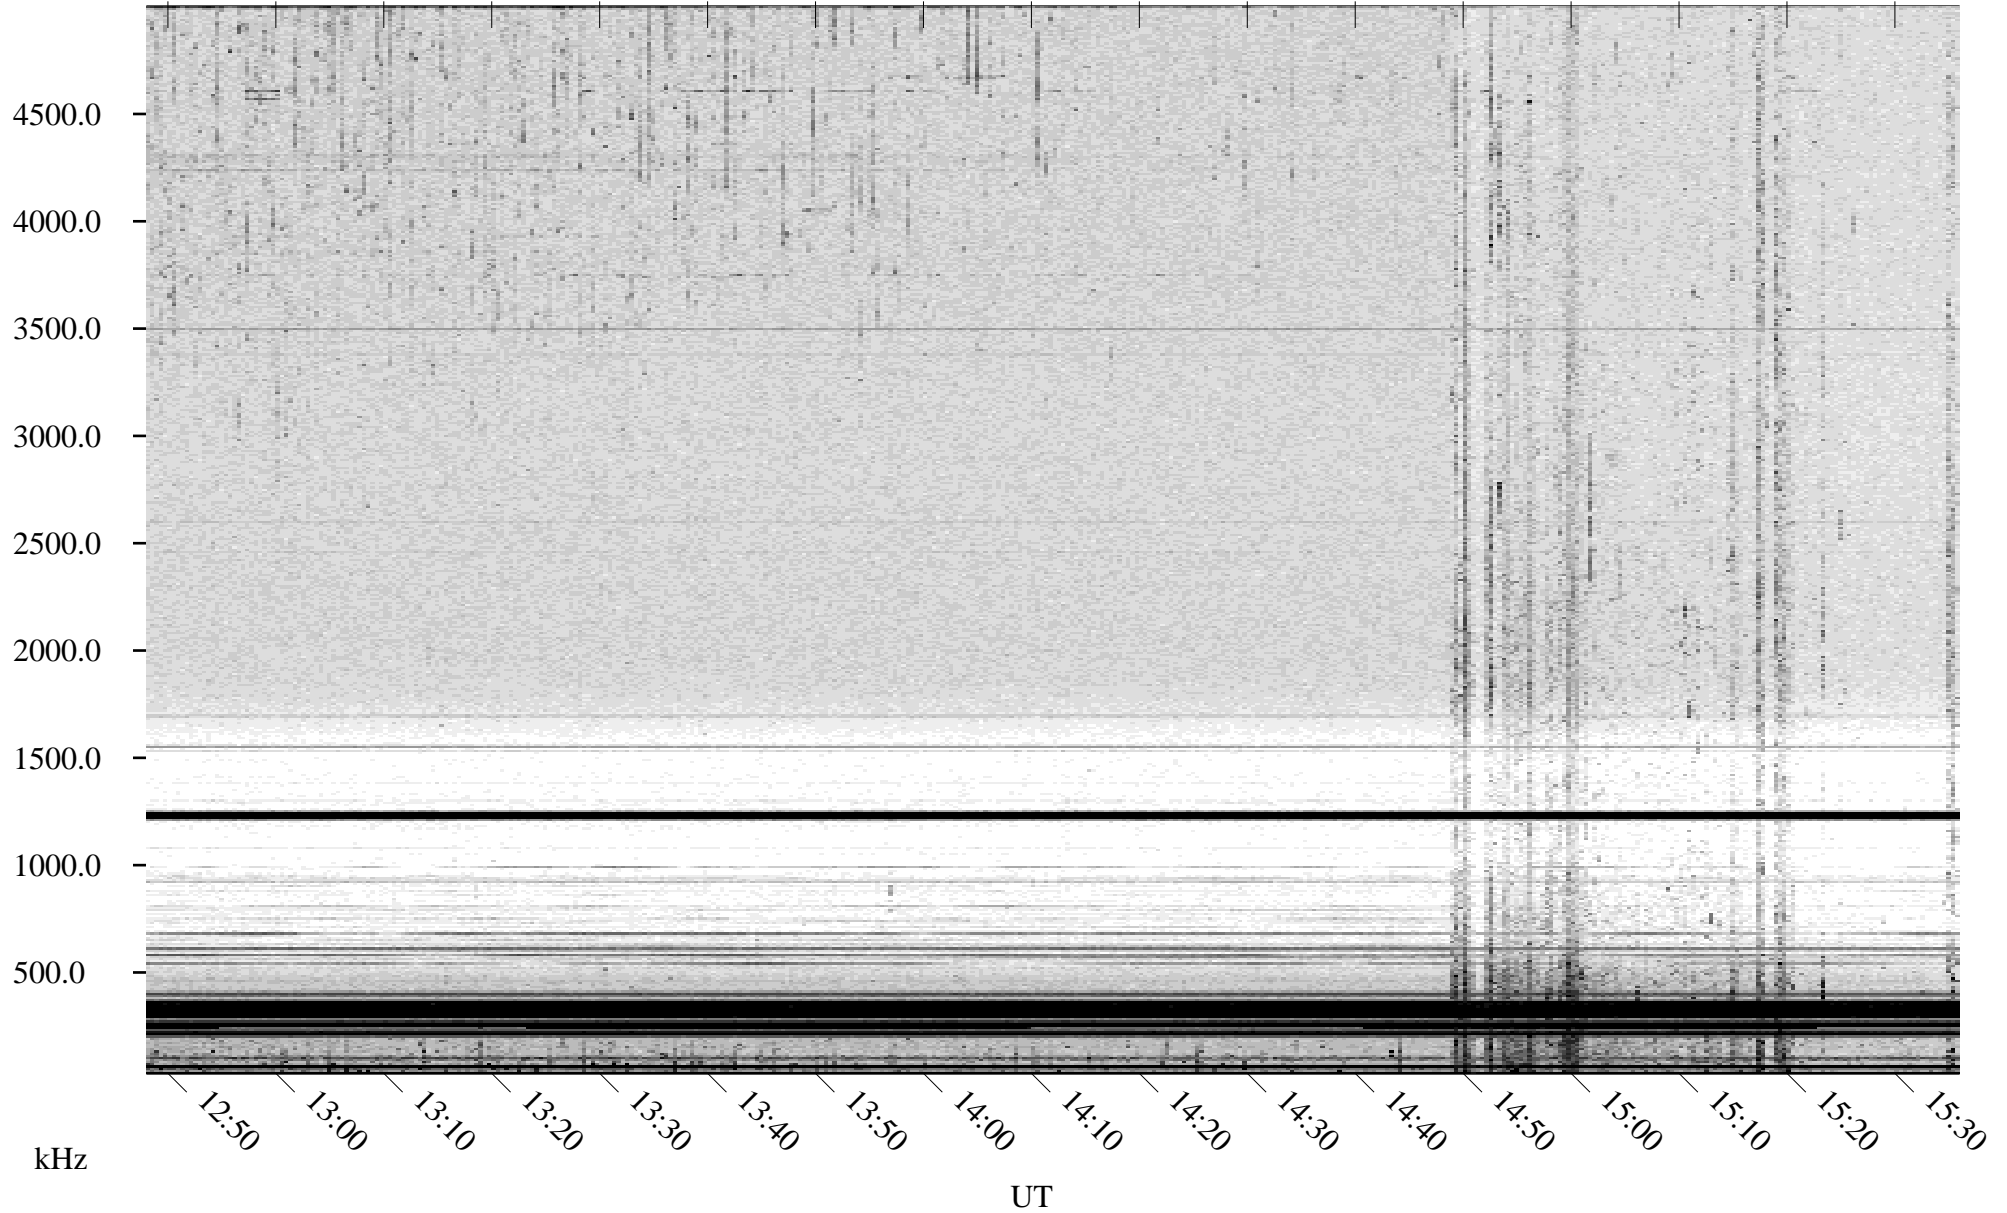

# 07/13/2001 Churchill, Manitoba

Linear Scale    Black = 161    White = 15

ch01193l.r00m max\_12

Page 5

# 07/13/2001 Churchill, Manitoba

Linear Scale    Black = 161    White = 15

ch01193l.r00m max\_12

Page 6

# 07/13/2001 Churchill, Manitoba

Linear Scale    Black = 161    White = 15

ch01193l.r00m max\_12

Page 7

# 07/13/2001 Churchill, Manitoba

Linear Scale    Black = 161    White = 15

ch01193l.r00m max\_12