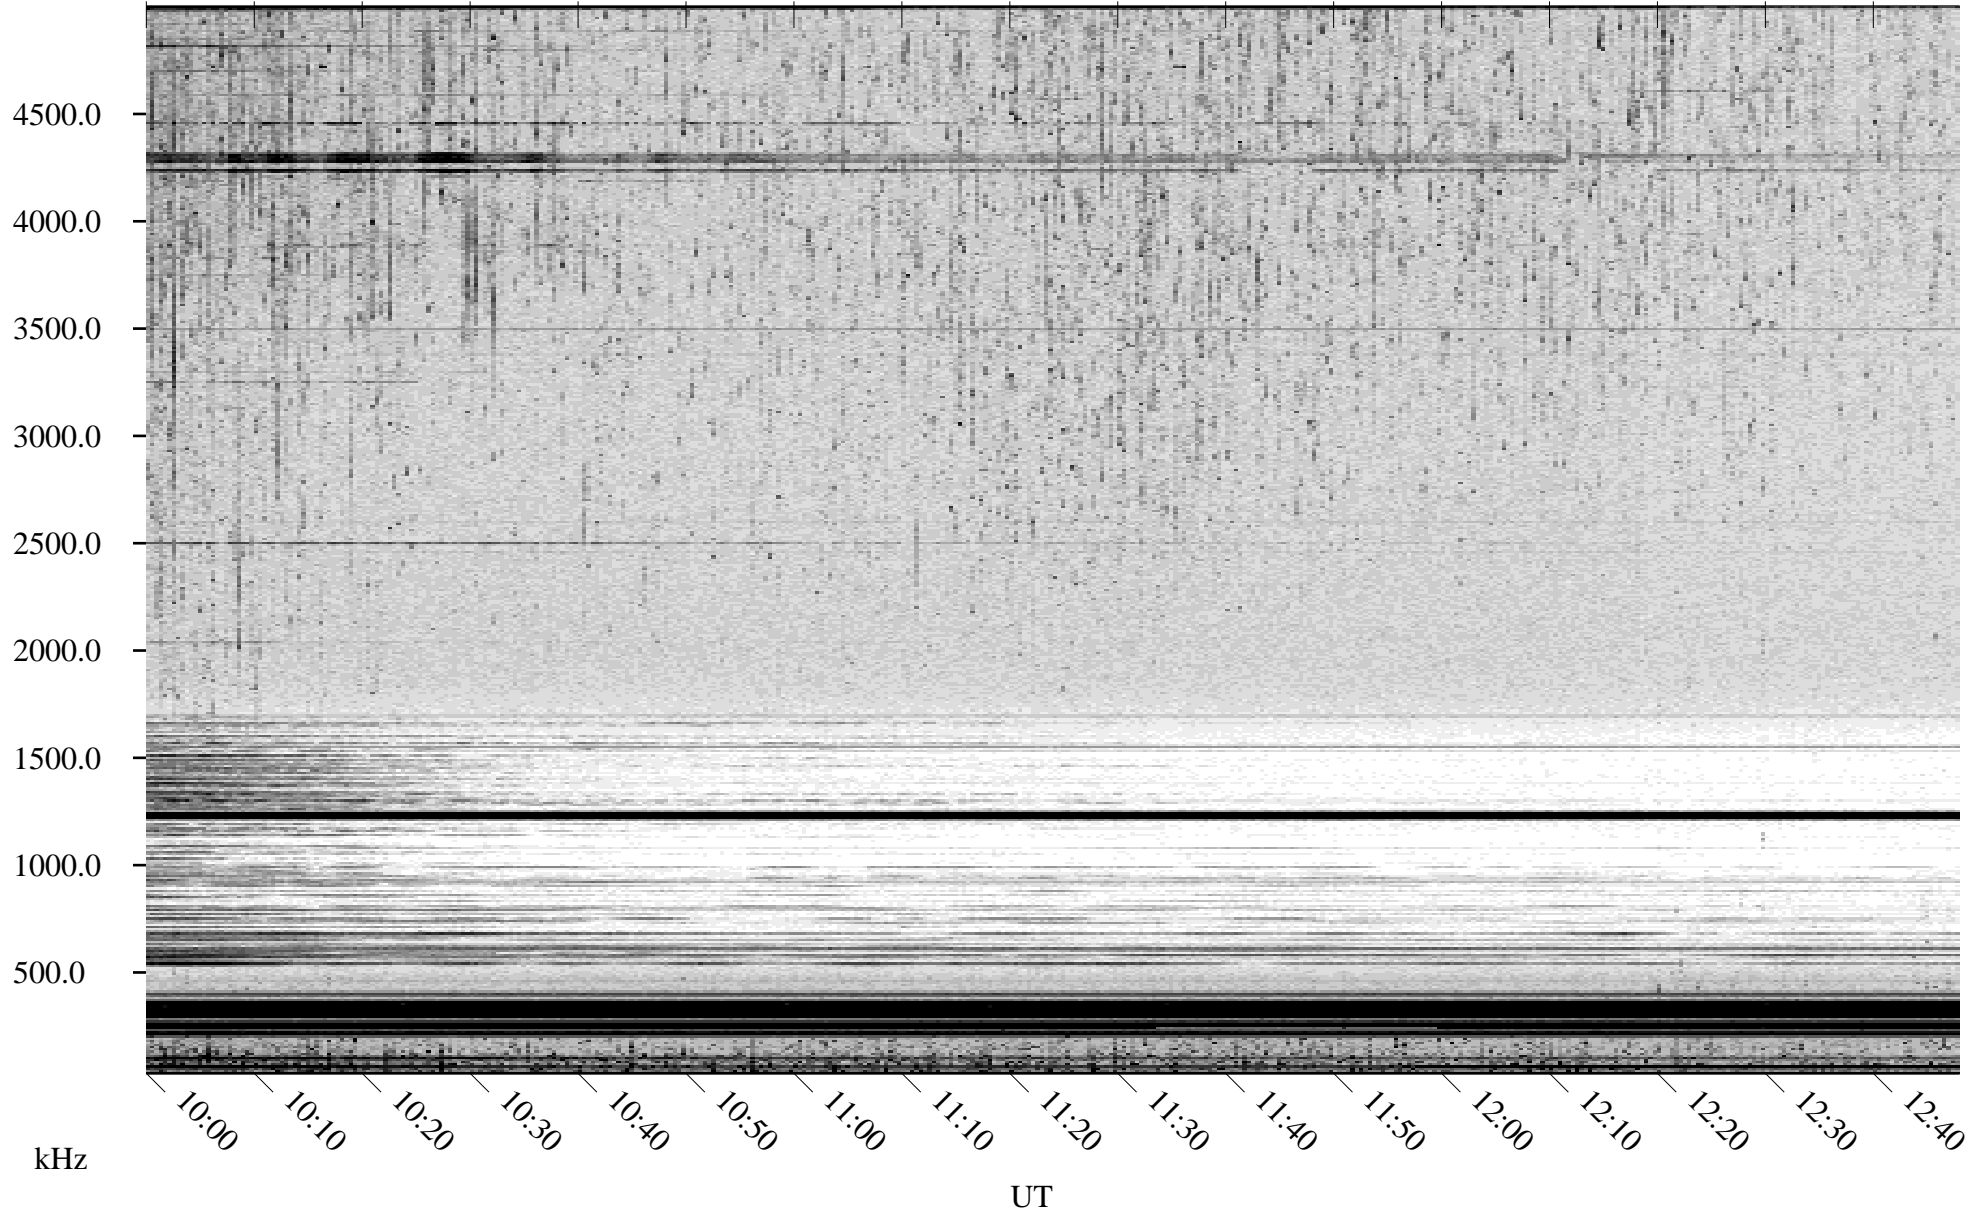

# 07/13/2001 Churchill, Manitoba

Linear Scale    Black = 161    White = 15

ch01193l.r00m max\_12

Page 5

# 07/13/2001 Churchill, Manitoba

Linear Scale    Black = 161    White = 15

ch01193l.r00m max\_12

Page 6

# 07/13/2001 Churchill, Manitoba

Linear Scale    Black = 161    White = 15

ch01193l.r00m max\_12

Page 7

# 07/13/2001 Churchill, Manitoba

Linear Scale    Black = 161    White = 15

ch01193l.r00m max\_12