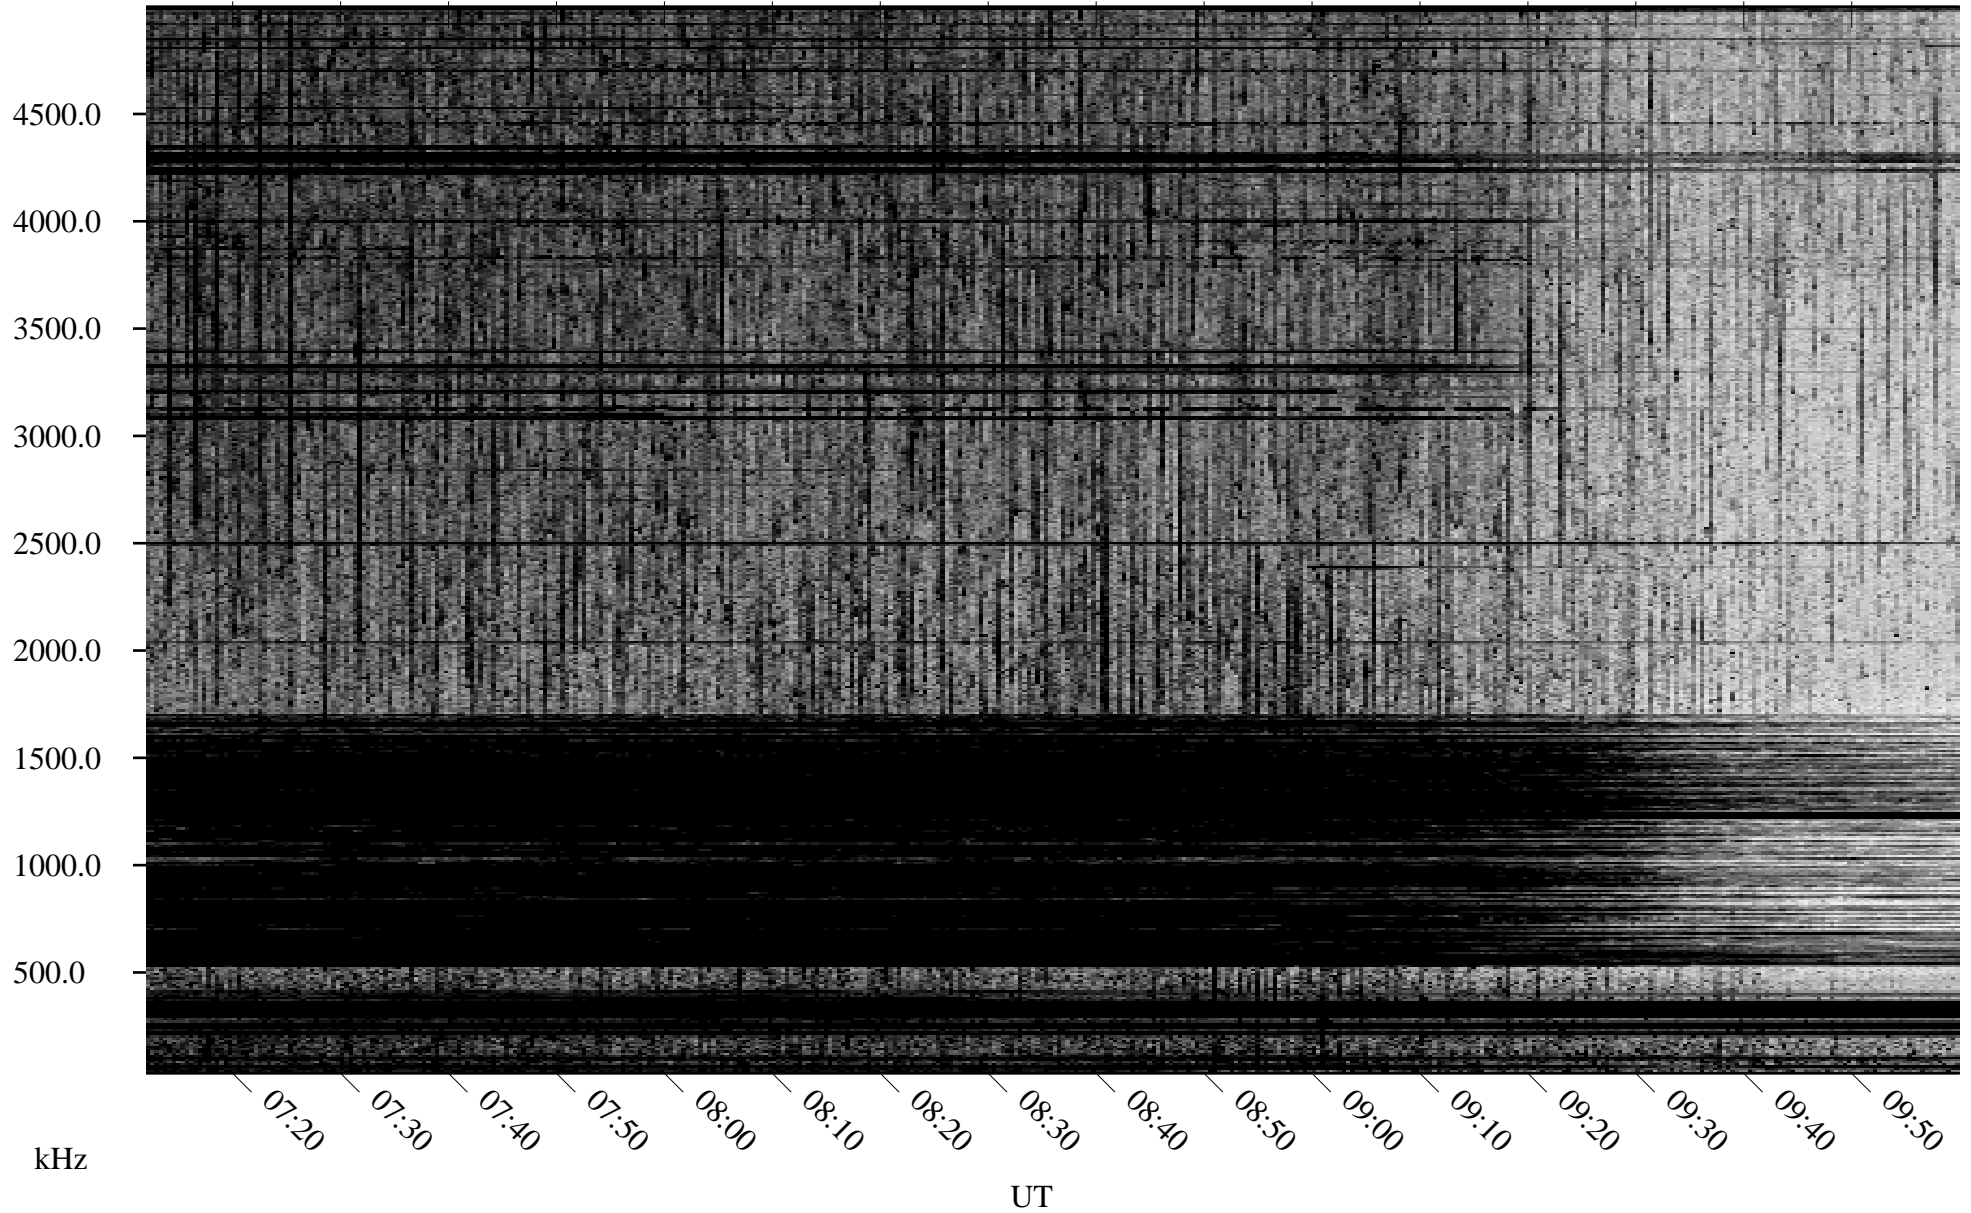

# 07/13/2001 Churchill, Manitoba

Linear Scale    Black = 161    White = 15

ch01193l.r00m max\_12

Page 3

# 07/13/2001 Churchill, Manitoba

Linear Scale    Black = 161    White = 15

ch01193l.r00m max\_12

Page 4

# 07/13/2001 Churchill, Manitoba

Linear Scale    Black = 161    White = 15

ch01193l.r00m max\_12

Page 5

# 07/13/2001 Churchill, Manitoba

Linear Scale    Black = 161    White = 15

ch01193l.r00m max\_12

Page 6