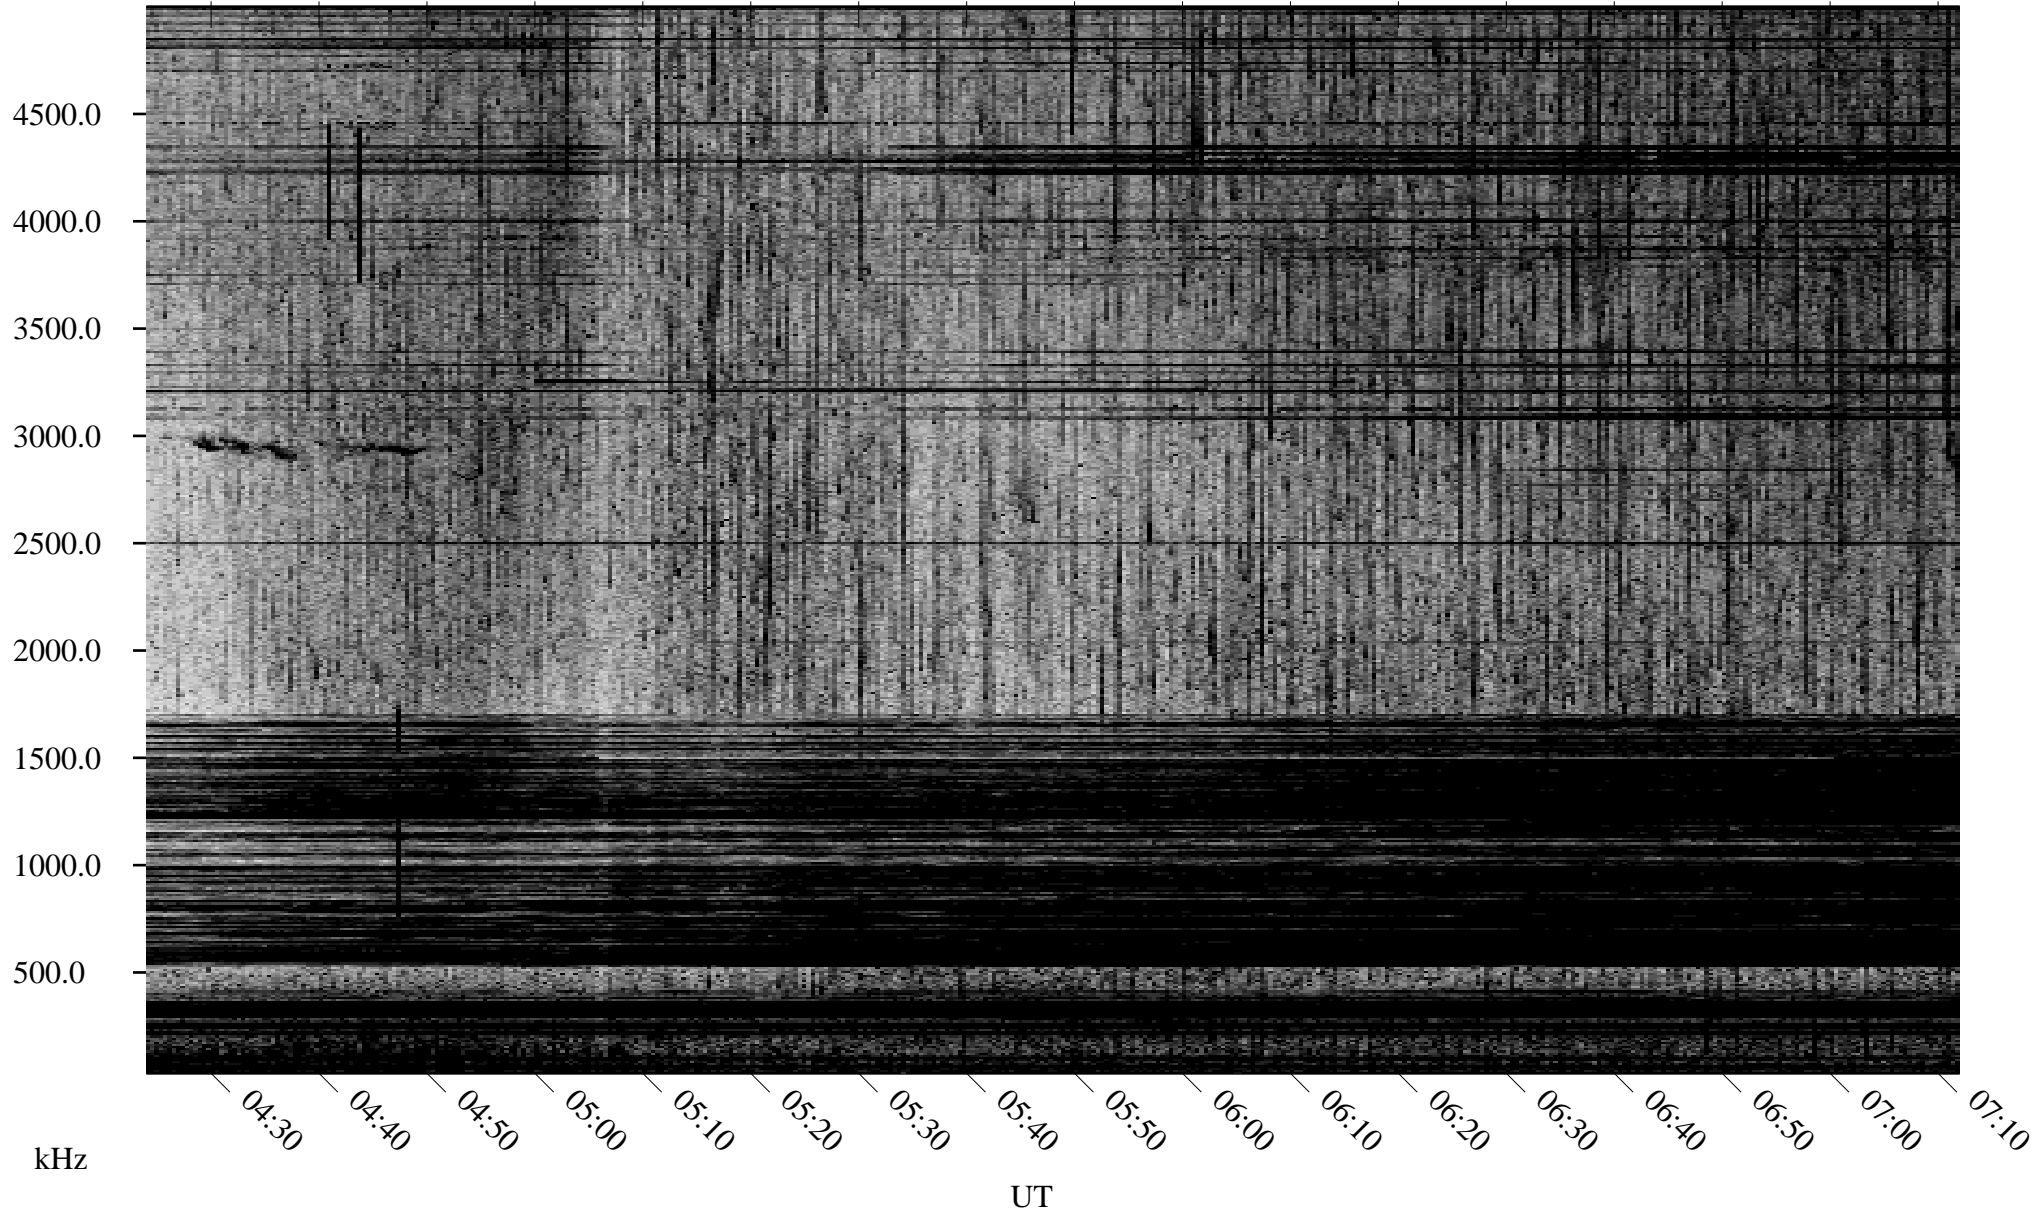

# 07/12/2001 Churchill, Manitoba

Linear Scale    Black = 161    White = 15

ch01193l.r00m max\_12

Page 2

# 07/13/2001 Churchill, Manitoba

Linear Scale    Black = 161    White = 15

ch01193l.r00m max\_12

Page 3

# 07/13/2001 Churchill, Manitoba

Linear Scale    Black = 161    White = 15

ch01193l.r00m max\_12

Page 4

# 07/13/2001 Churchill, Manitoba

Linear Scale    Black = 161    White = 15

ch01193l.r00m max\_12

Page 5