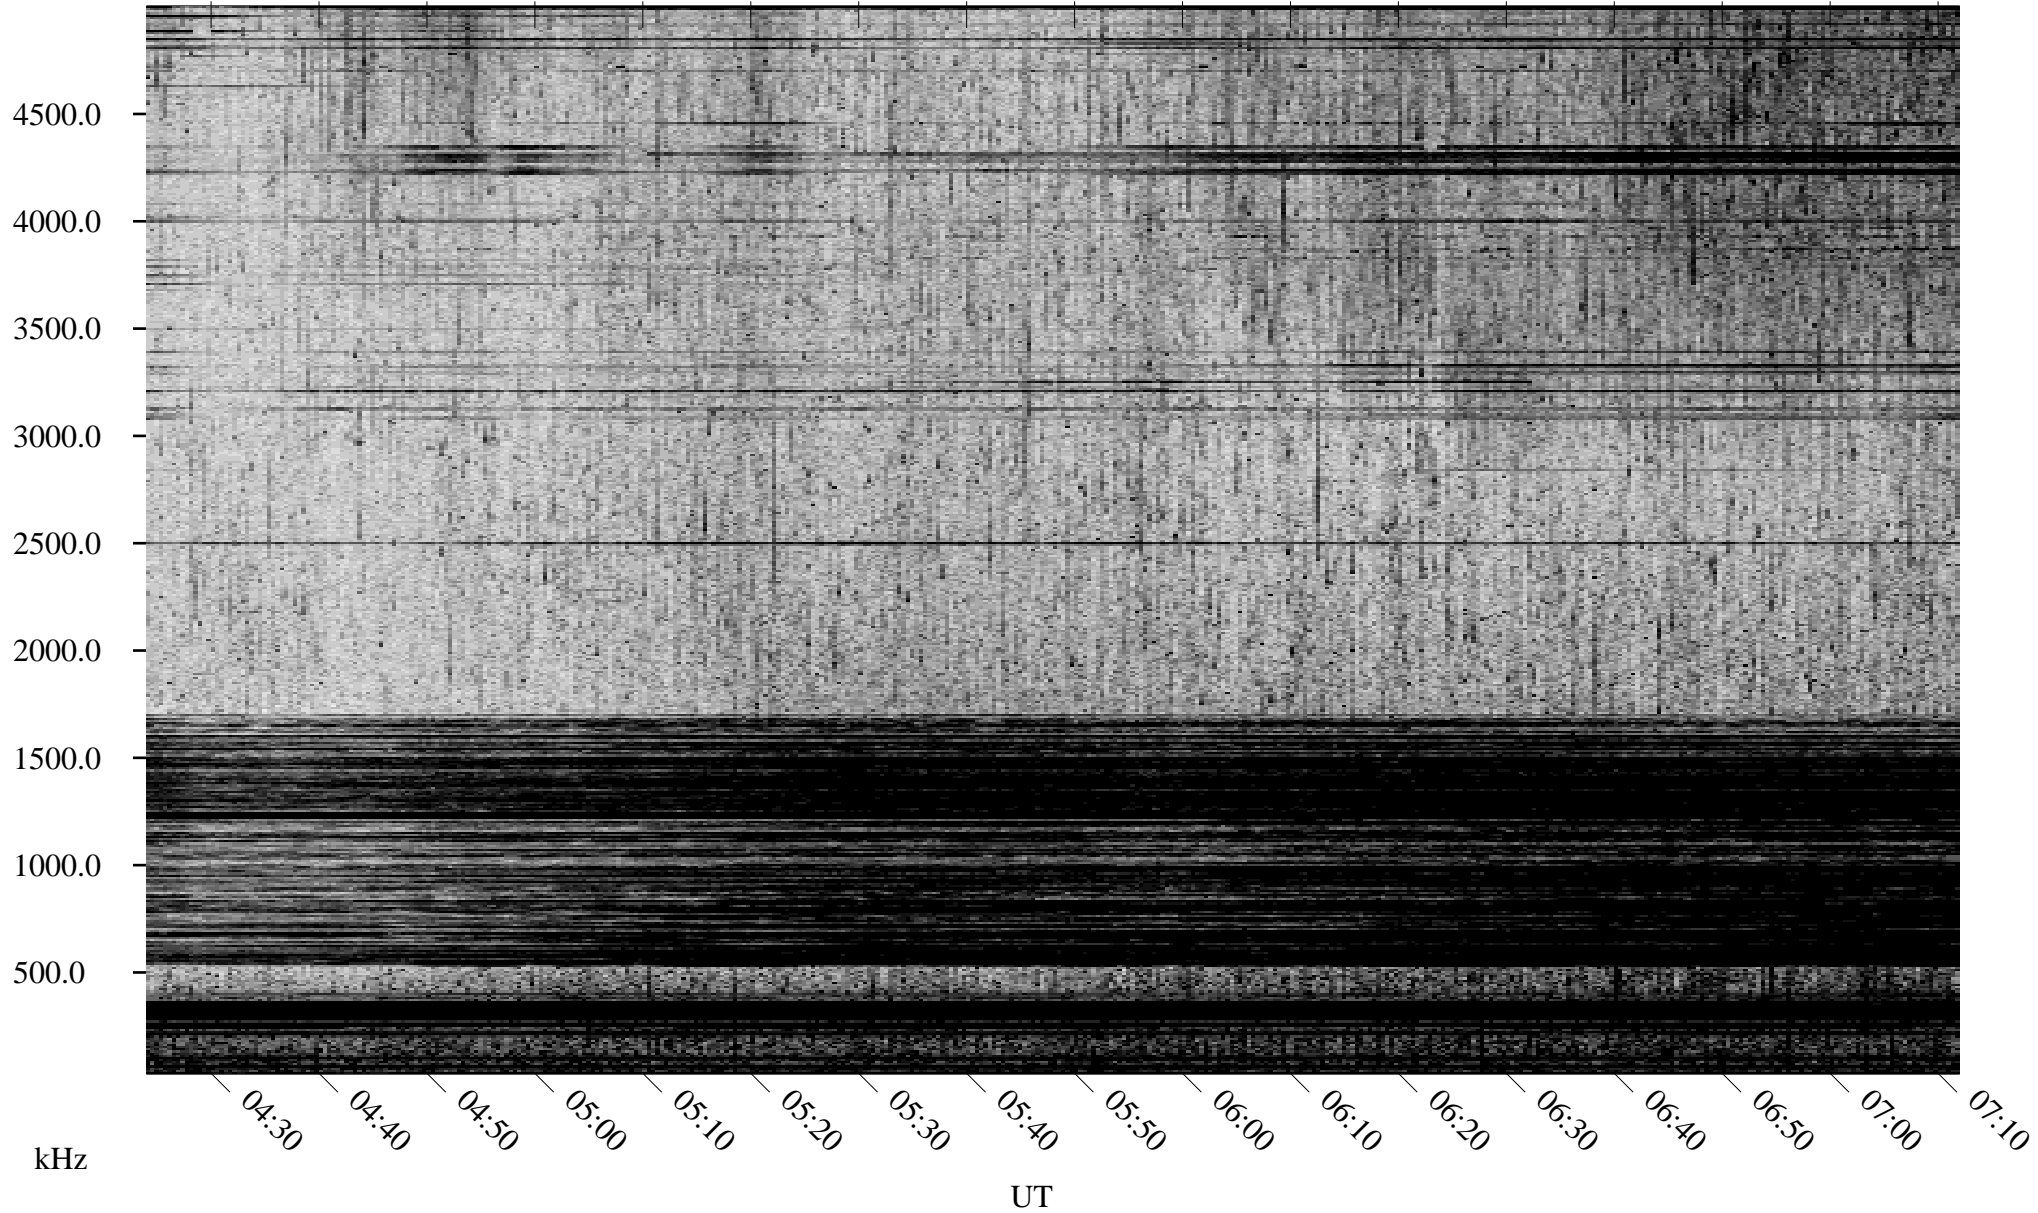

07/13/2001 Churchill, Manitoba

Linear Scale Black = 161 White = 15

ch01194l.r00m max_12

Page 1

07/13/2001 Churchill, Manitoba

Linear Scale Black = 161 White = 15

ch01194l.r00m max_12

Page 2

07/14/2001 Churchill, Manitoba

Linear Scale Black = 161 White = 15

ch01194l.r00m max_12

Page 3

07/14/2001 Churchill, Manitoba

Linear Scale Black = 161 White = 15

ch01194l.r00m max_12

Page 4

07/14/2001 Churchill, Manitoba

Linear Scale Black = 161 White = 15

ch01194l.r00m max_12

Page 5

07/14/2001 Churchill, Manitoba

Linear Scale Black = 161 White = 15

ch01194l.r00m max_12

Page 6

07/14/2001 Churchill, Manitoba

Linear Scale Black = 161 White = 15

ch01194l.r00m max_12

Page 7

07/14/2001 Churchill, Manitoba

Linear Scale Black = 161 White = 15

ch01194l.r00m max_12

Page 8