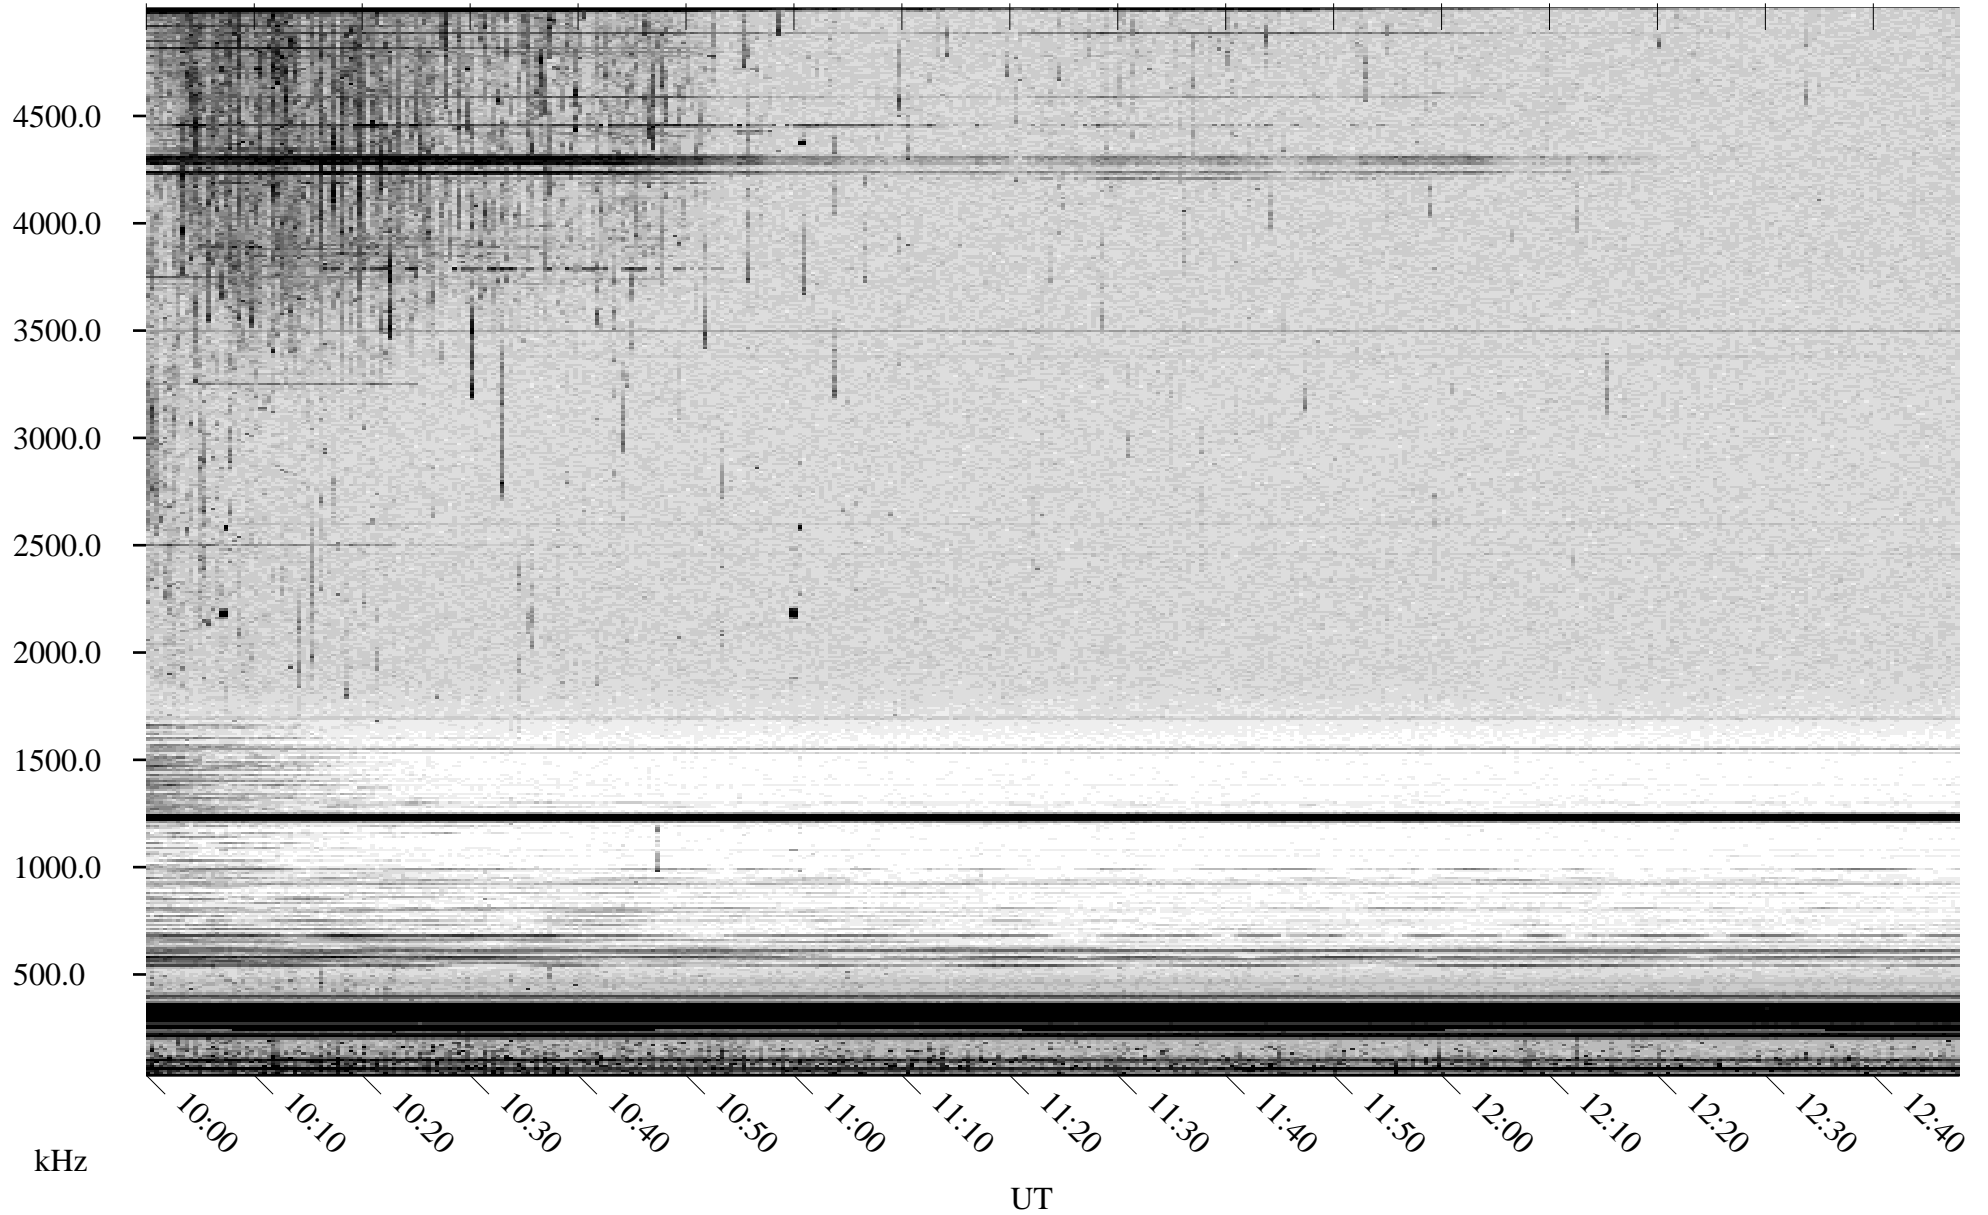

07/13/2001 Churchill, Manitoba

Linear Scale Black = 161 White = 15

ch01194l.r00m max_12

Page 1

07/13/2001 Churchill, Manitoba

Linear Scale Black = 161 White = 15

ch01194l.r00m max_12

Page 2

07/14/2001 Churchill, Manitoba

Linear Scale Black = 161 White = 15

ch01194l.r00m max_12

Page 3

07/14/2001 Churchill, Manitoba

Linear Scale Black = 161 White = 15

ch01194l.r00m max_12

Page 4

07/14/2001 Churchill, Manitoba

Linear Scale Black = 161 White = 15

ch01194l.r00m max_12

Page 5

07/14/2001 Churchill, Manitoba

Linear Scale Black = 161 White = 15

ch01194l.r00m max_12

Page 6

07/14/2001 Churchill, Manitoba

Linear Scale Black = 161 White = 15

ch01194l.r00m max_12

Page 7

07/14/2001 Churchill, Manitoba

Linear Scale Black = 161 White = 15

ch01194l.r00m max_12

Page 8