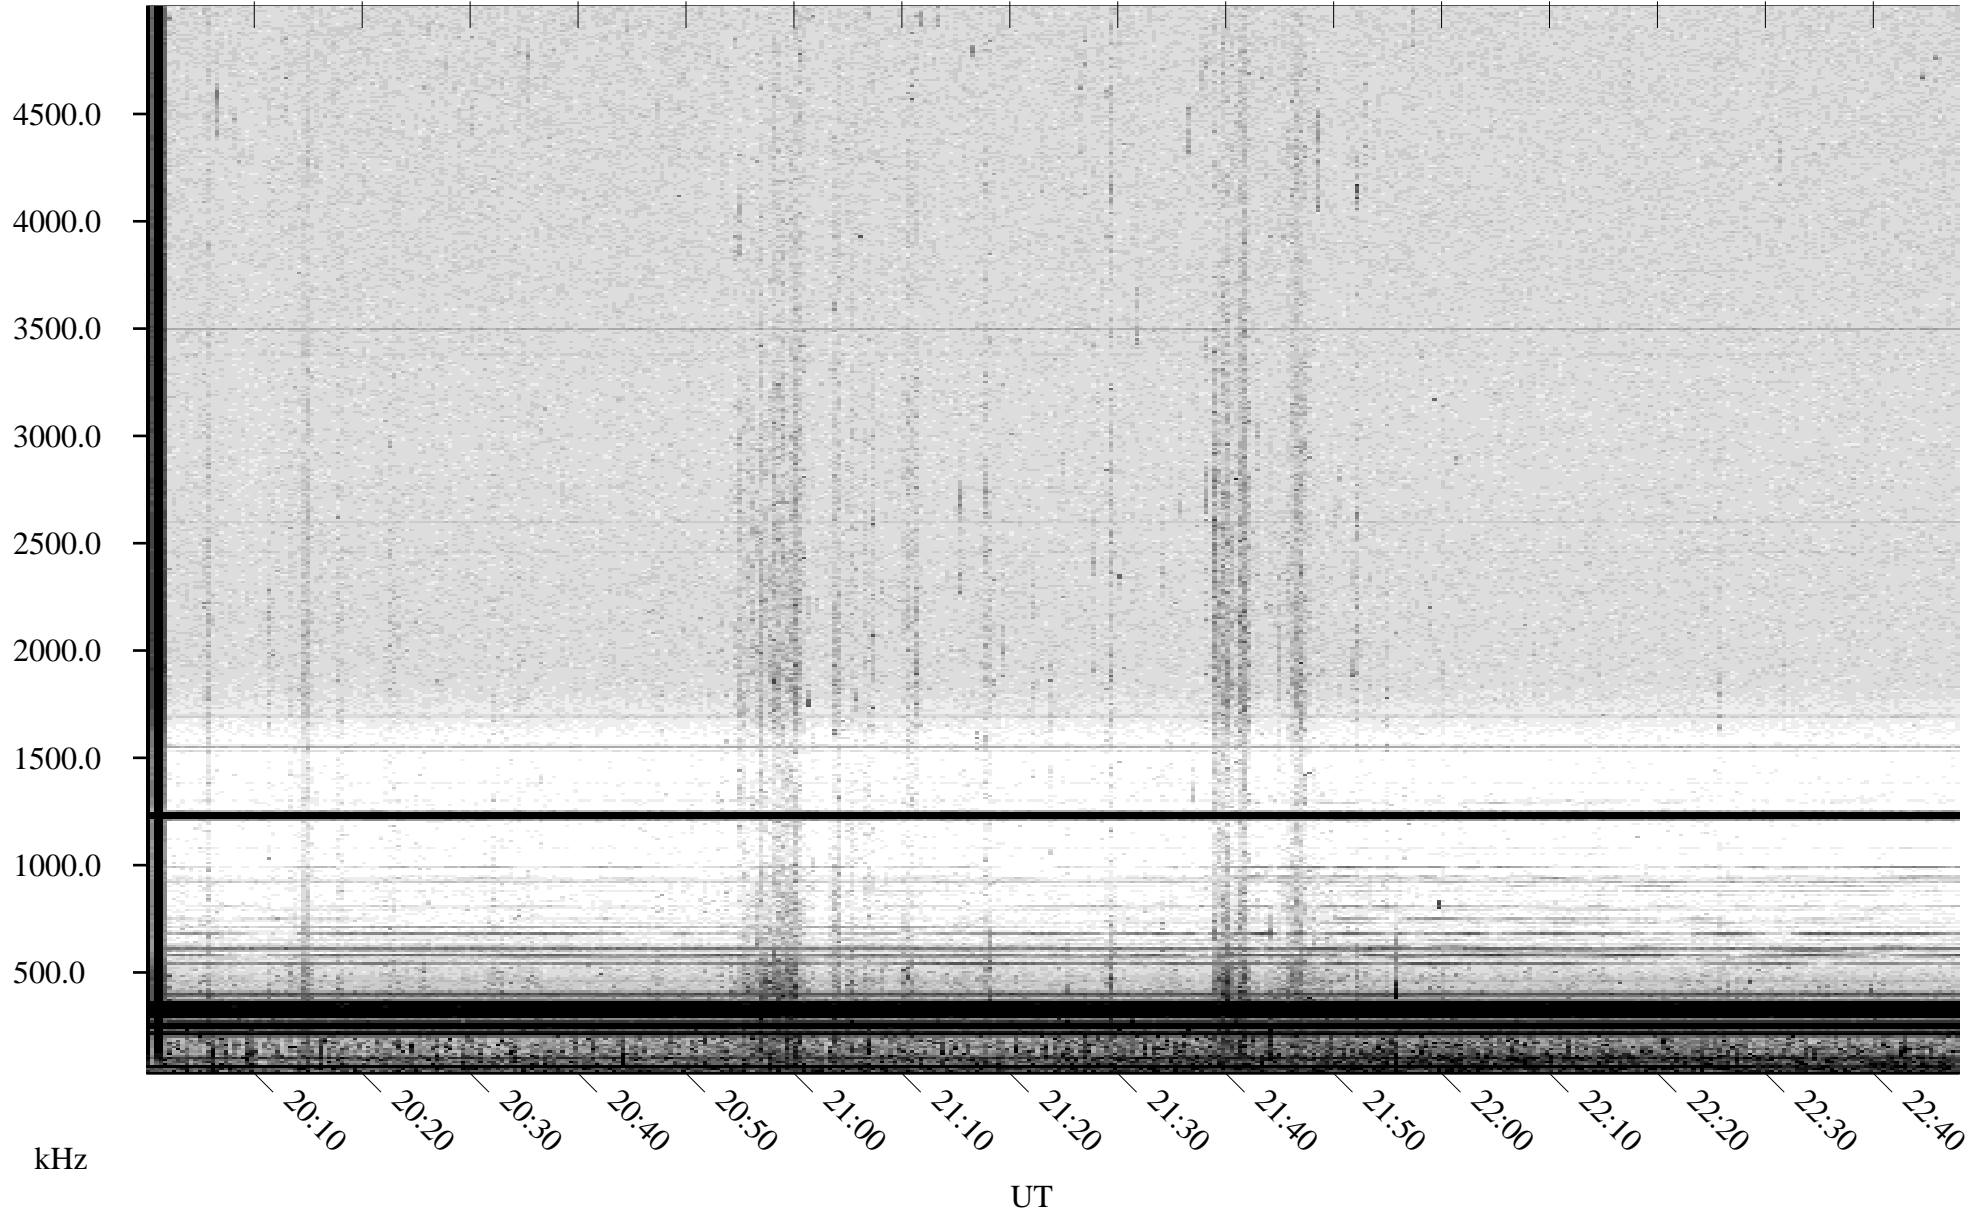

07/13/2001 Churchill, Manitoba

Linear Scale Black = 161 White = 15

ch01194l.r00m max_12

Page 1

07/13/2001 Churchill, Manitoba

Linear Scale Black = 161 White = 15

ch01194l.r00m max_12

Page 2

07/14/2001 Churchill, Manitoba

Linear Scale Black = 161 White = 15

ch01194l.r00m max_12

Page 3

07/14/2001 Churchill, Manitoba

Linear Scale Black = 161 White = 15

ch01194l.r00m max_12

Page 4

07/14/2001 Churchill, Manitoba

Linear Scale Black = 161 White = 15

ch01194l.r00m max_12

Page 5

07/14/2001 Churchill, Manitoba

Linear Scale Black = 161 White = 15

ch01194l.r00m max_12

Page 6

07/14/2001 Churchill, Manitoba

Linear Scale Black = 161 White = 15

ch01194l.r00m max_12

Page 7

07/14/2001 Churchill, Manitoba

Linear Scale Black = 161 White = 15

ch01194l.r00m max_12

Page 8