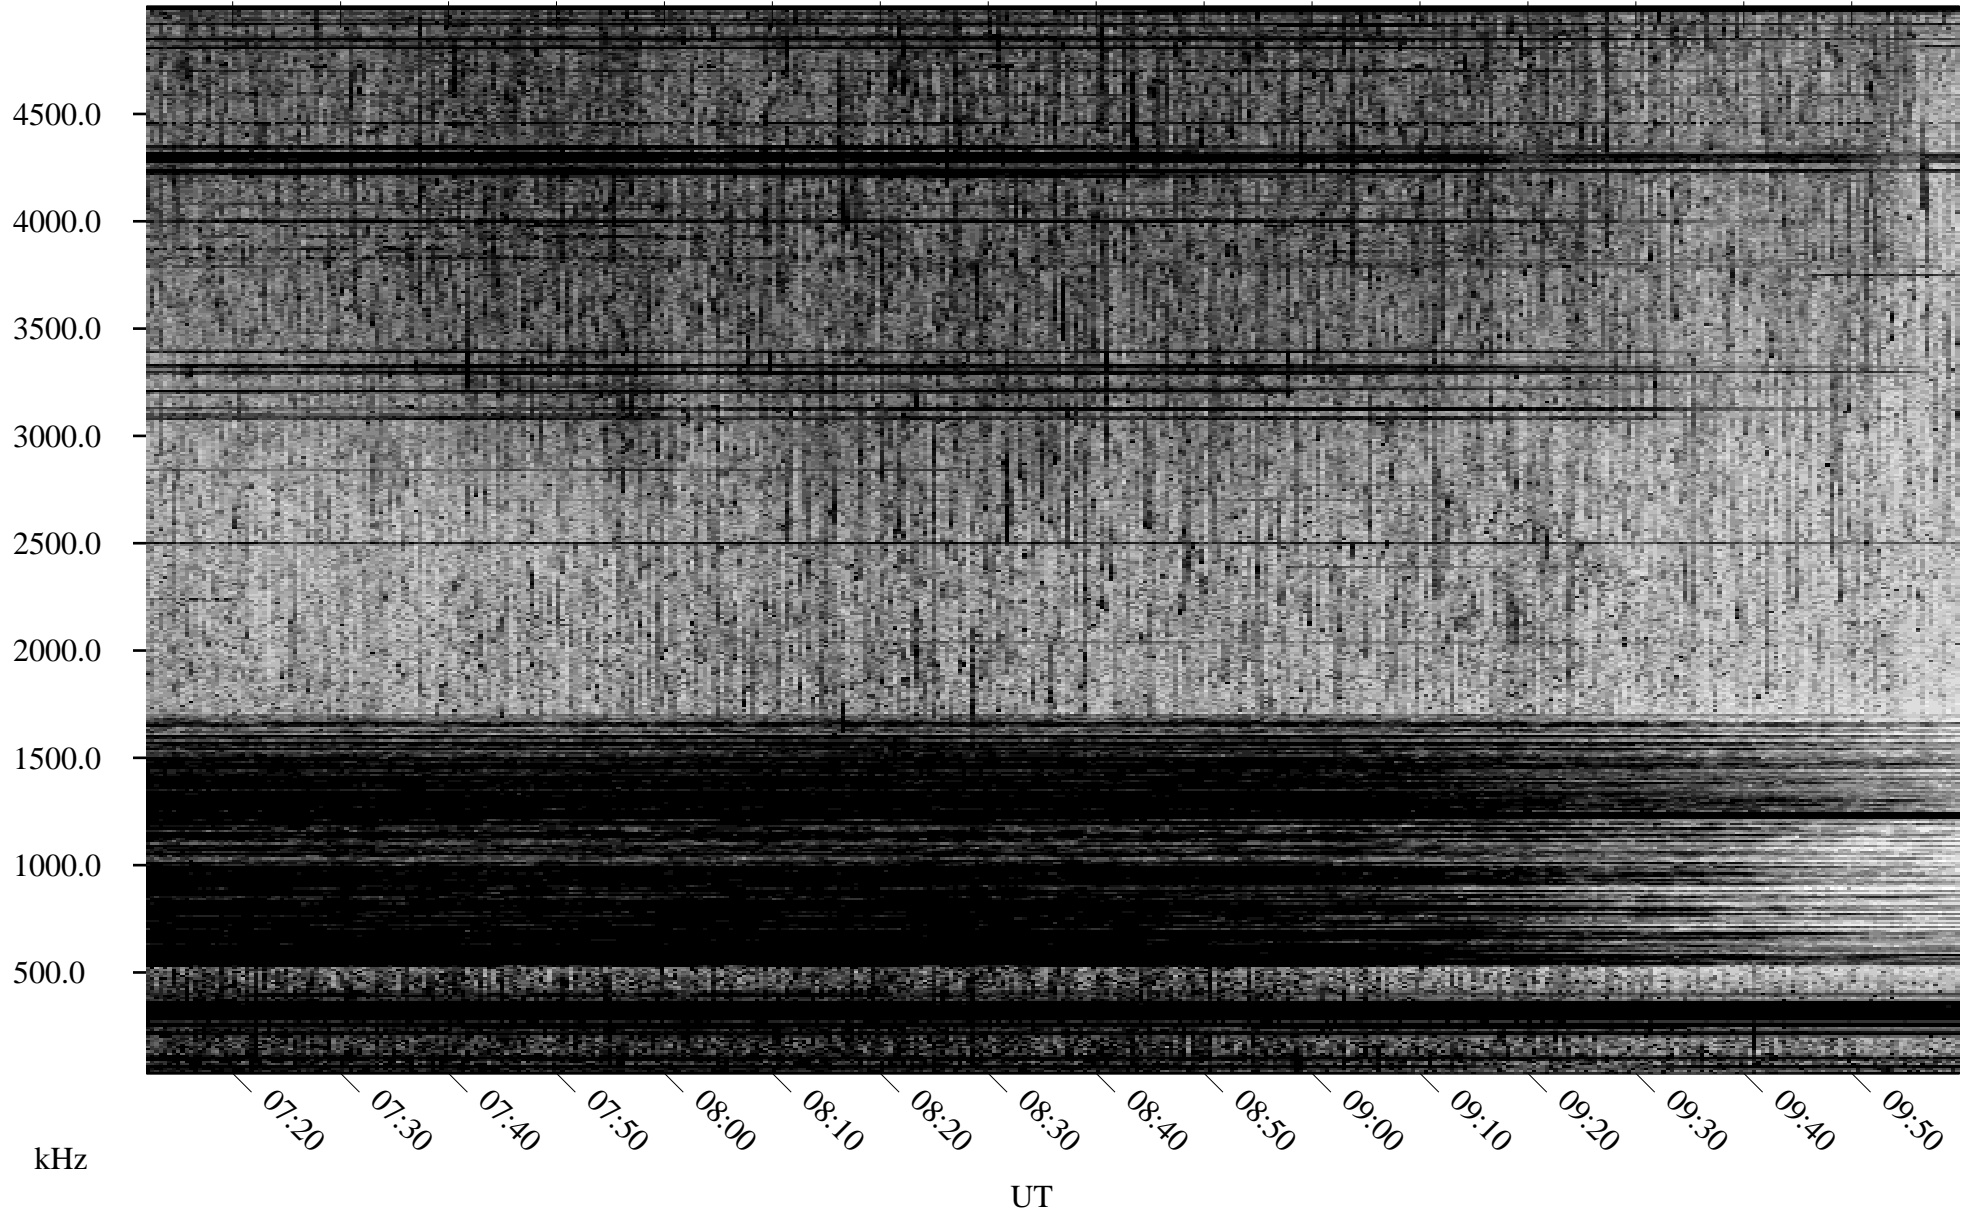

07/13/2001 Churchill, Manitoba

Linear Scale Black = 161 White = 15

ch01194l.r00m max_12

Page 1

07/13/2001 Churchill, Manitoba

Linear Scale Black = 161 White = 15

ch01194l.r00m max_12

Page 2

07/14/2001 Churchill, Manitoba

Linear Scale Black = 161 White = 15

ch01194l.r00m max_12

Page 3

07/14/2001 Churchill, Manitoba

Linear Scale Black = 161 White = 15

ch01194l.r00m max_12

Page 4

07/14/2001 Churchill, Manitoba

Linear Scale Black = 161 White = 15

ch01194l.r00m max_12

Page 5

07/14/2001 Churchill, Manitoba

Linear Scale Black = 161 White = 15

ch01194l.r00m max_12

Page 6

07/14/2001 Churchill, Manitoba

Linear Scale Black = 161 White = 15

ch01194l.r00m max_12

Page 7

07/14/2001 Churchill, Manitoba

Linear Scale Black = 161 White = 15

ch01194l.r00m max_12

Page 8