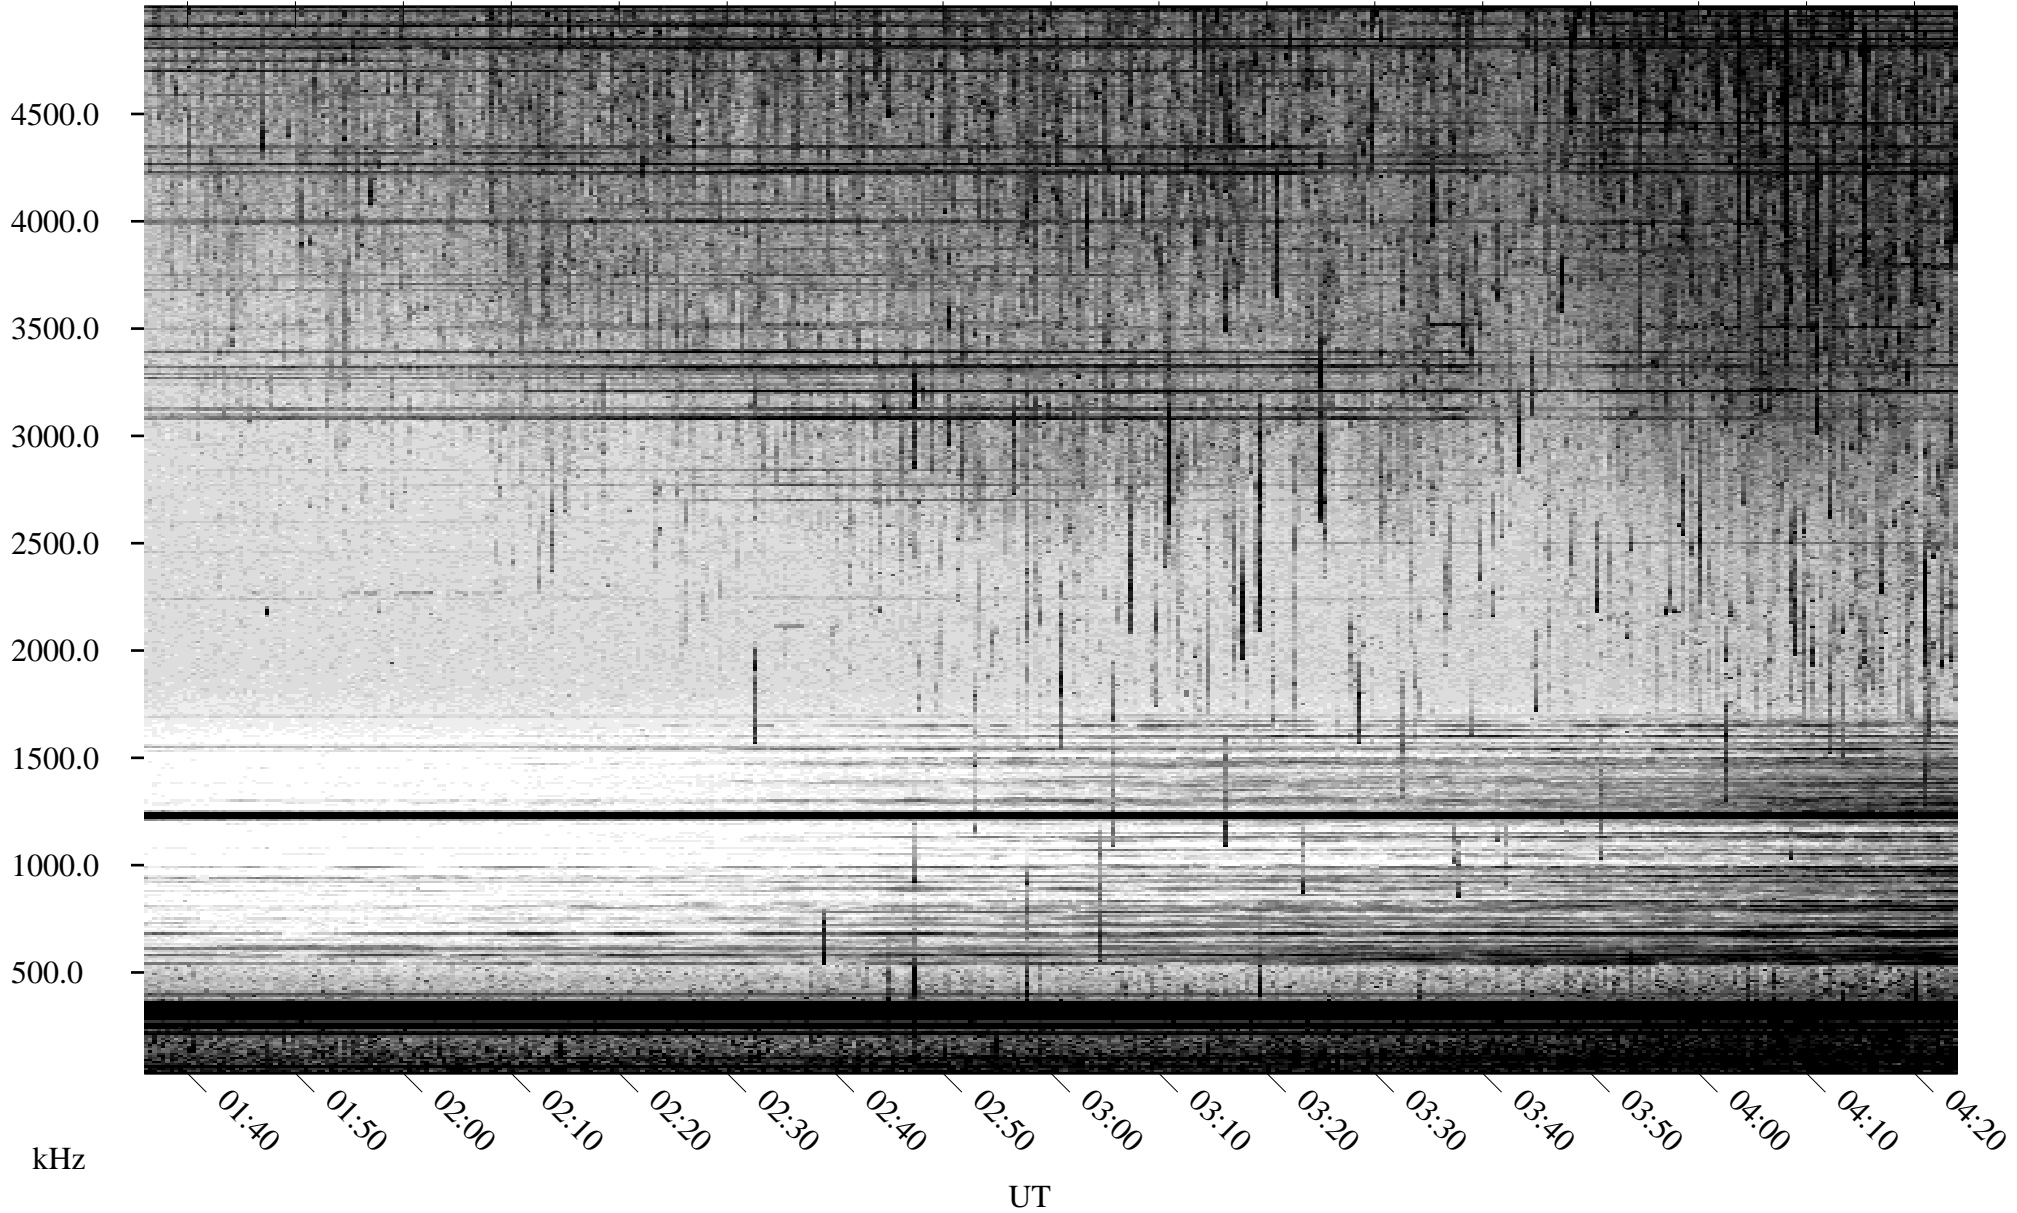

# 07/14/2001 Churchill, Manitoba

Linear Scale    Black = 161    White = 15

ch01195l.r00m max\_12

Page 1

# 07/14/2001 Churchill, Manitoba

Linear Scale    Black = 161    White = 15

ch01195l.r00m max\_12

Page 2

# 07/15/2001 Churchill, Manitoba

Linear Scale Black = 161 White = 15

ch01195l.r00m max\_12

Page 3

# 07/15/2001 Churchill, Manitoba

Linear Scale    Black = 161    White = 15

ch01195l.r00m max\_12

Page 4