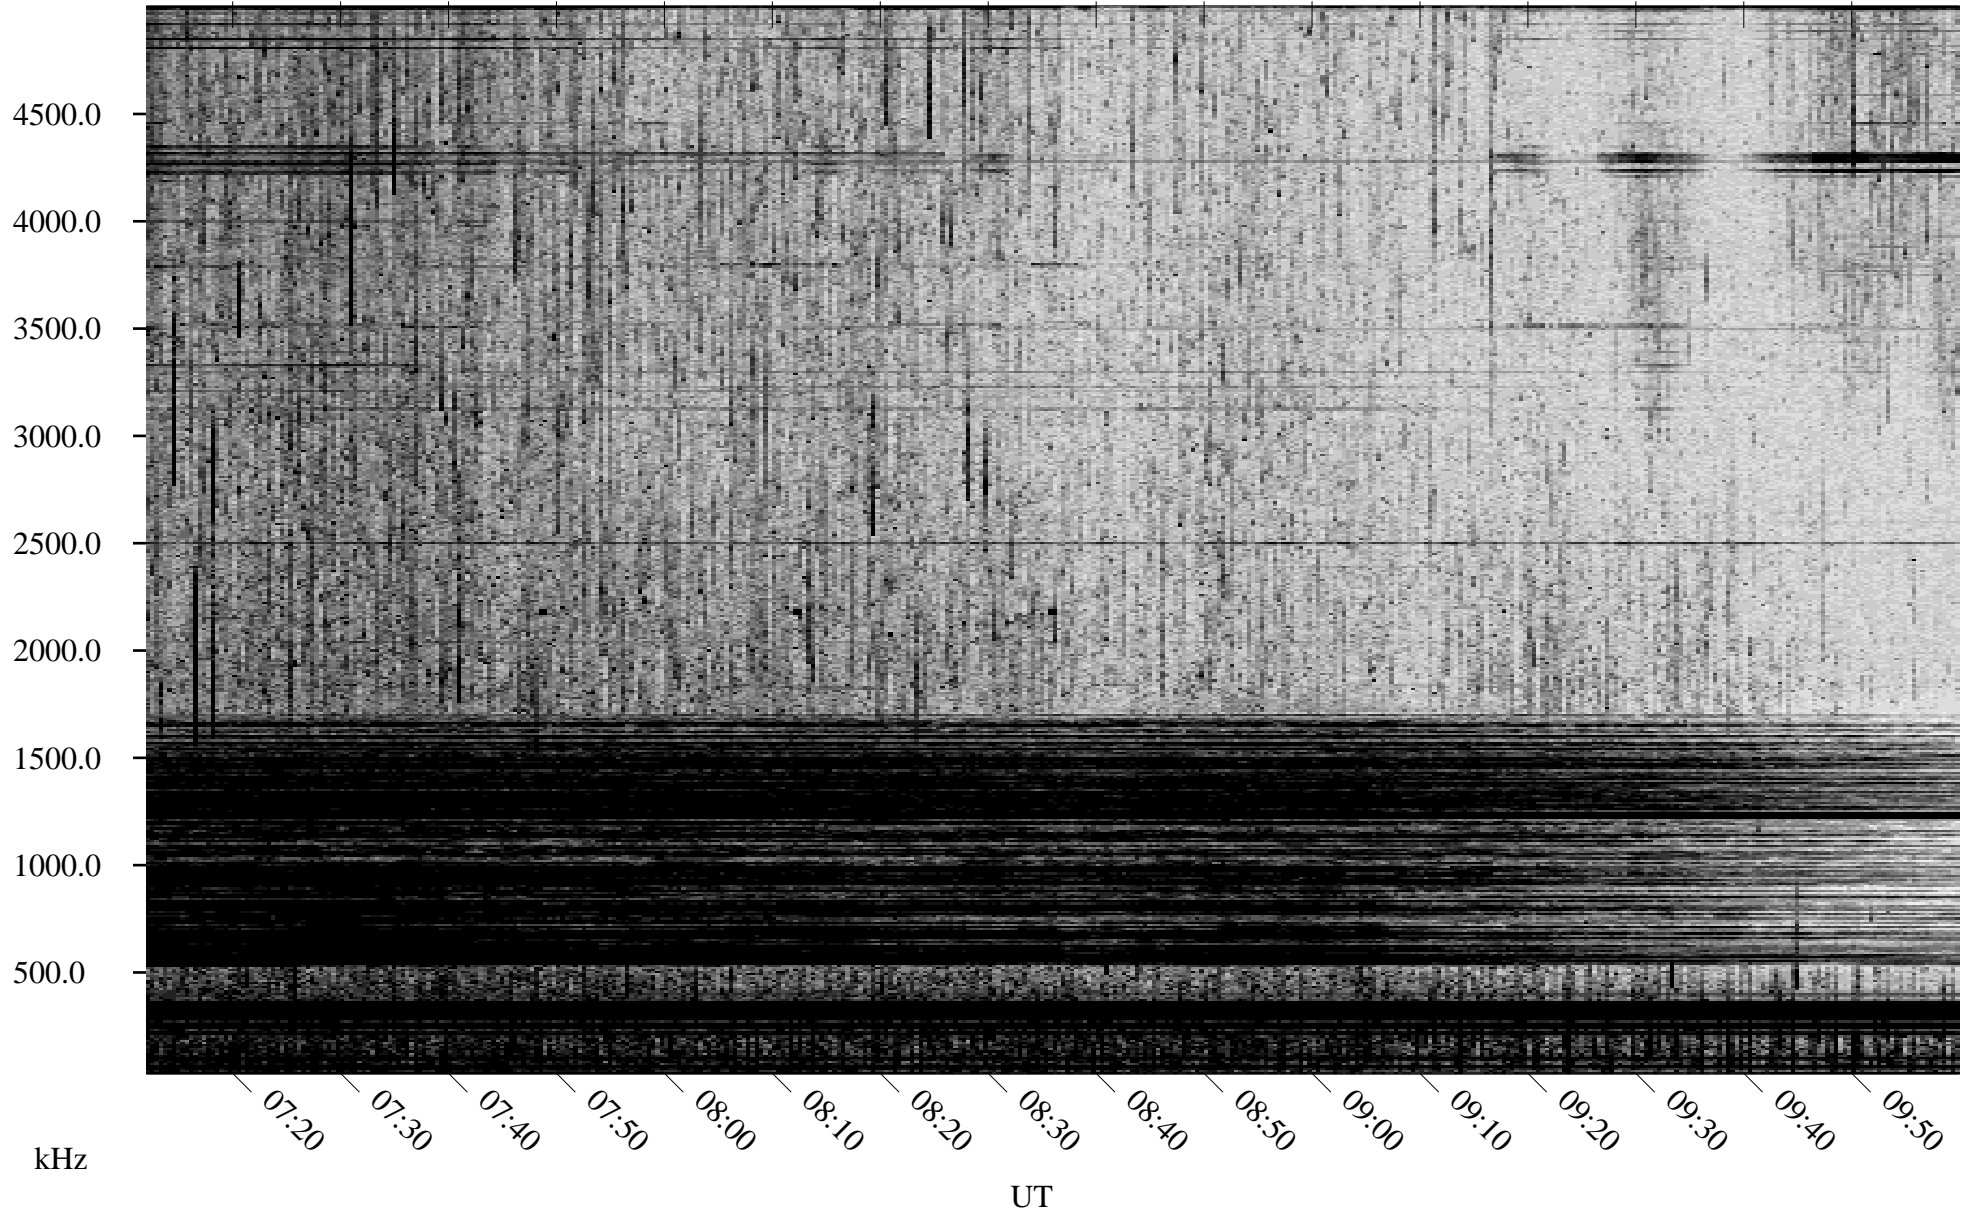

# 07/15/2001 Churchill, Manitoba

Linear Scale    Black = 161    White = 15

ch01195l.r00m max\_12

Page 4

# 07/15/2001 Churchill, Manitoba

Linear Scale    Black = 161    White = 15

ch01195l.r00m max\_12

Page 5