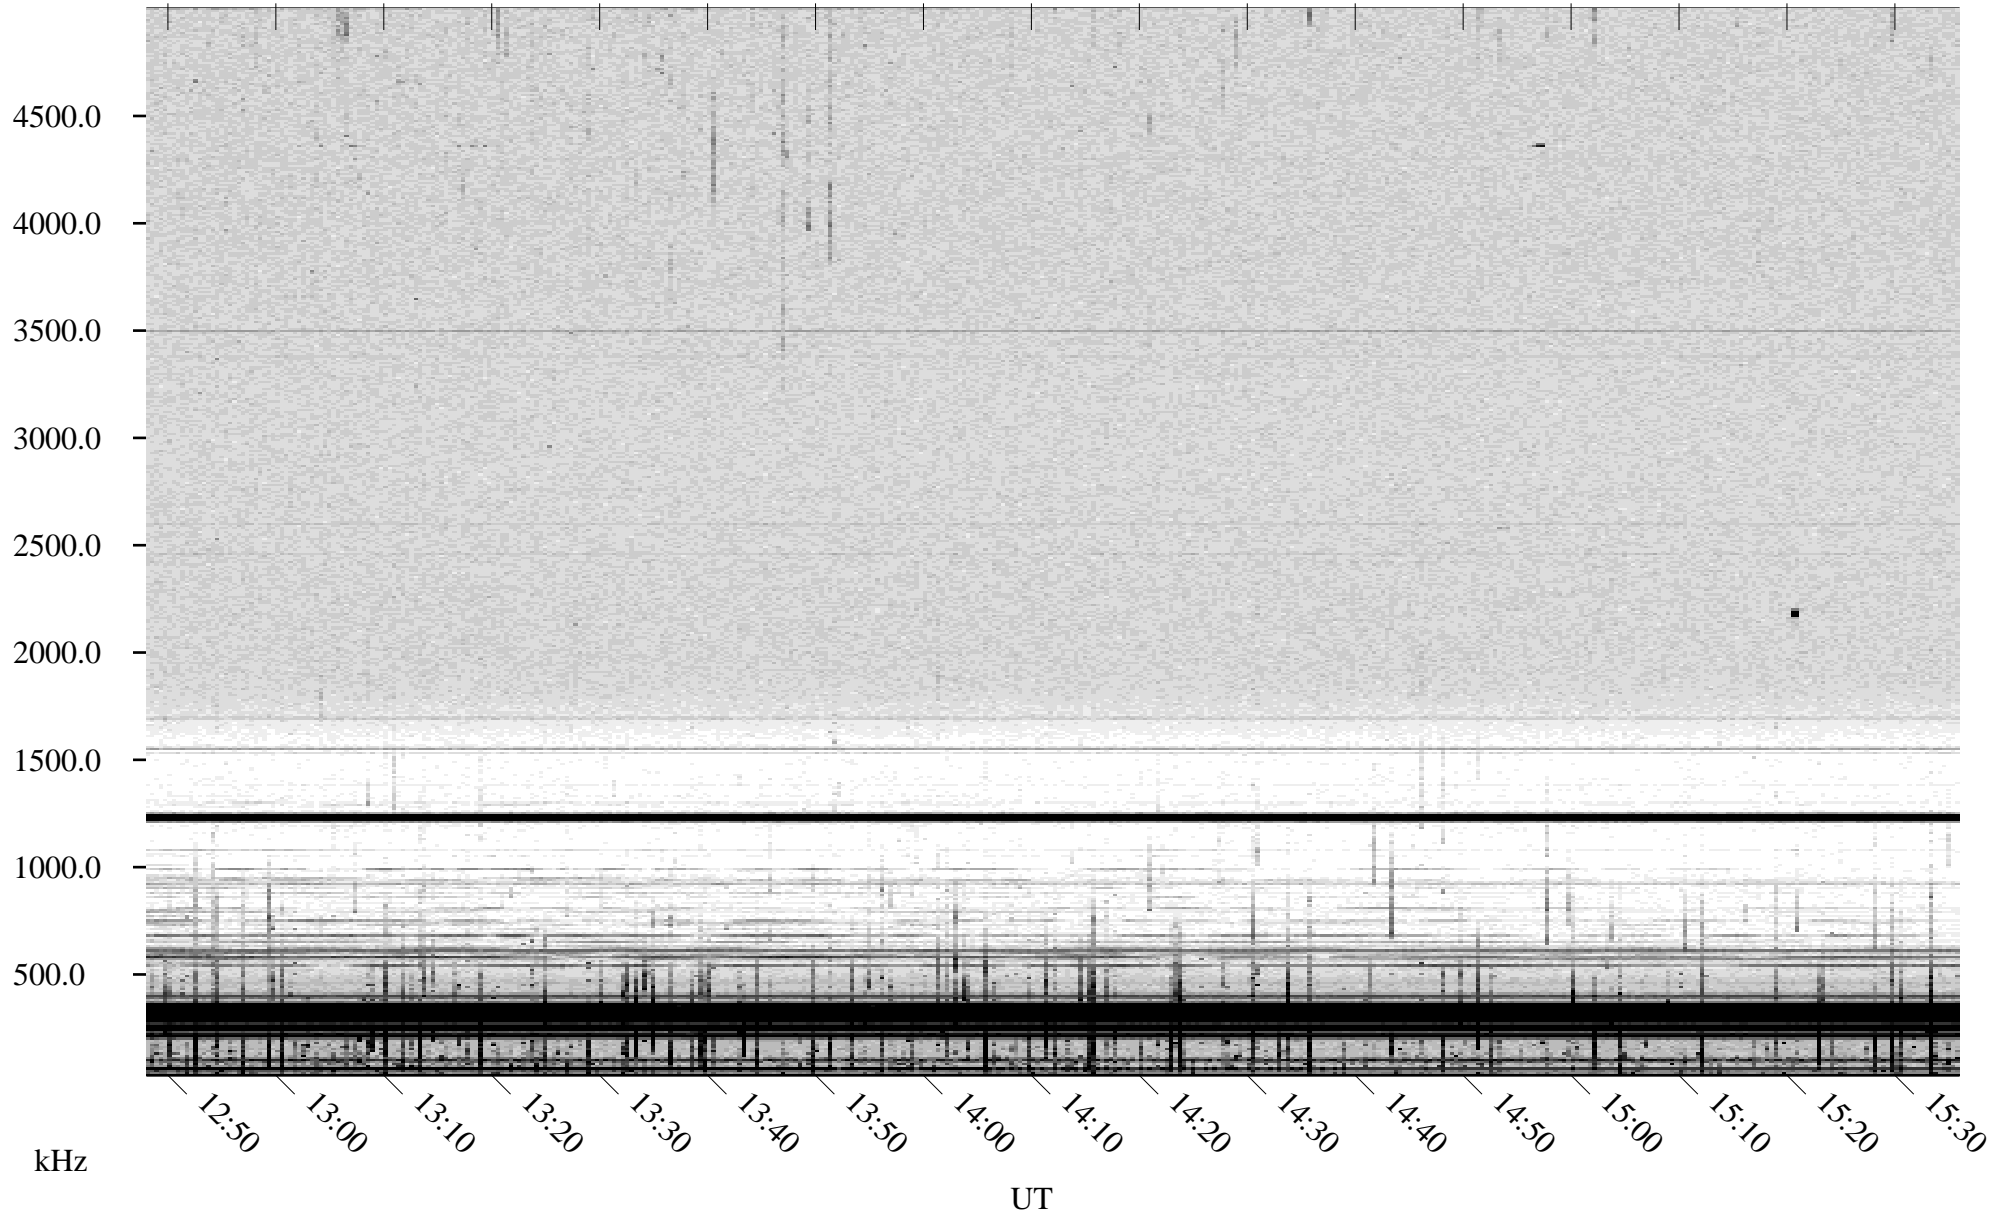

# 07/15/2001 Churchill, Manitoba

Linear Scale    Black = 161    White = 15

ch01195l.r00m max\_12

Page 5

# 07/15/2001 Churchill, Manitoba

Linear Scale    Black = 161    White = 15

ch01195l.r00m max\_12

Page 6

# 07/15/2001 Churchill, Manitoba

Linear Scale    Black = 161    White = 15

ch01195l.r00m max\_12

Page 7

# 07/15/2001 Churchill, Manitoba

Linear Scale    Black = 161    White = 15

ch01195l.r00m max\_12