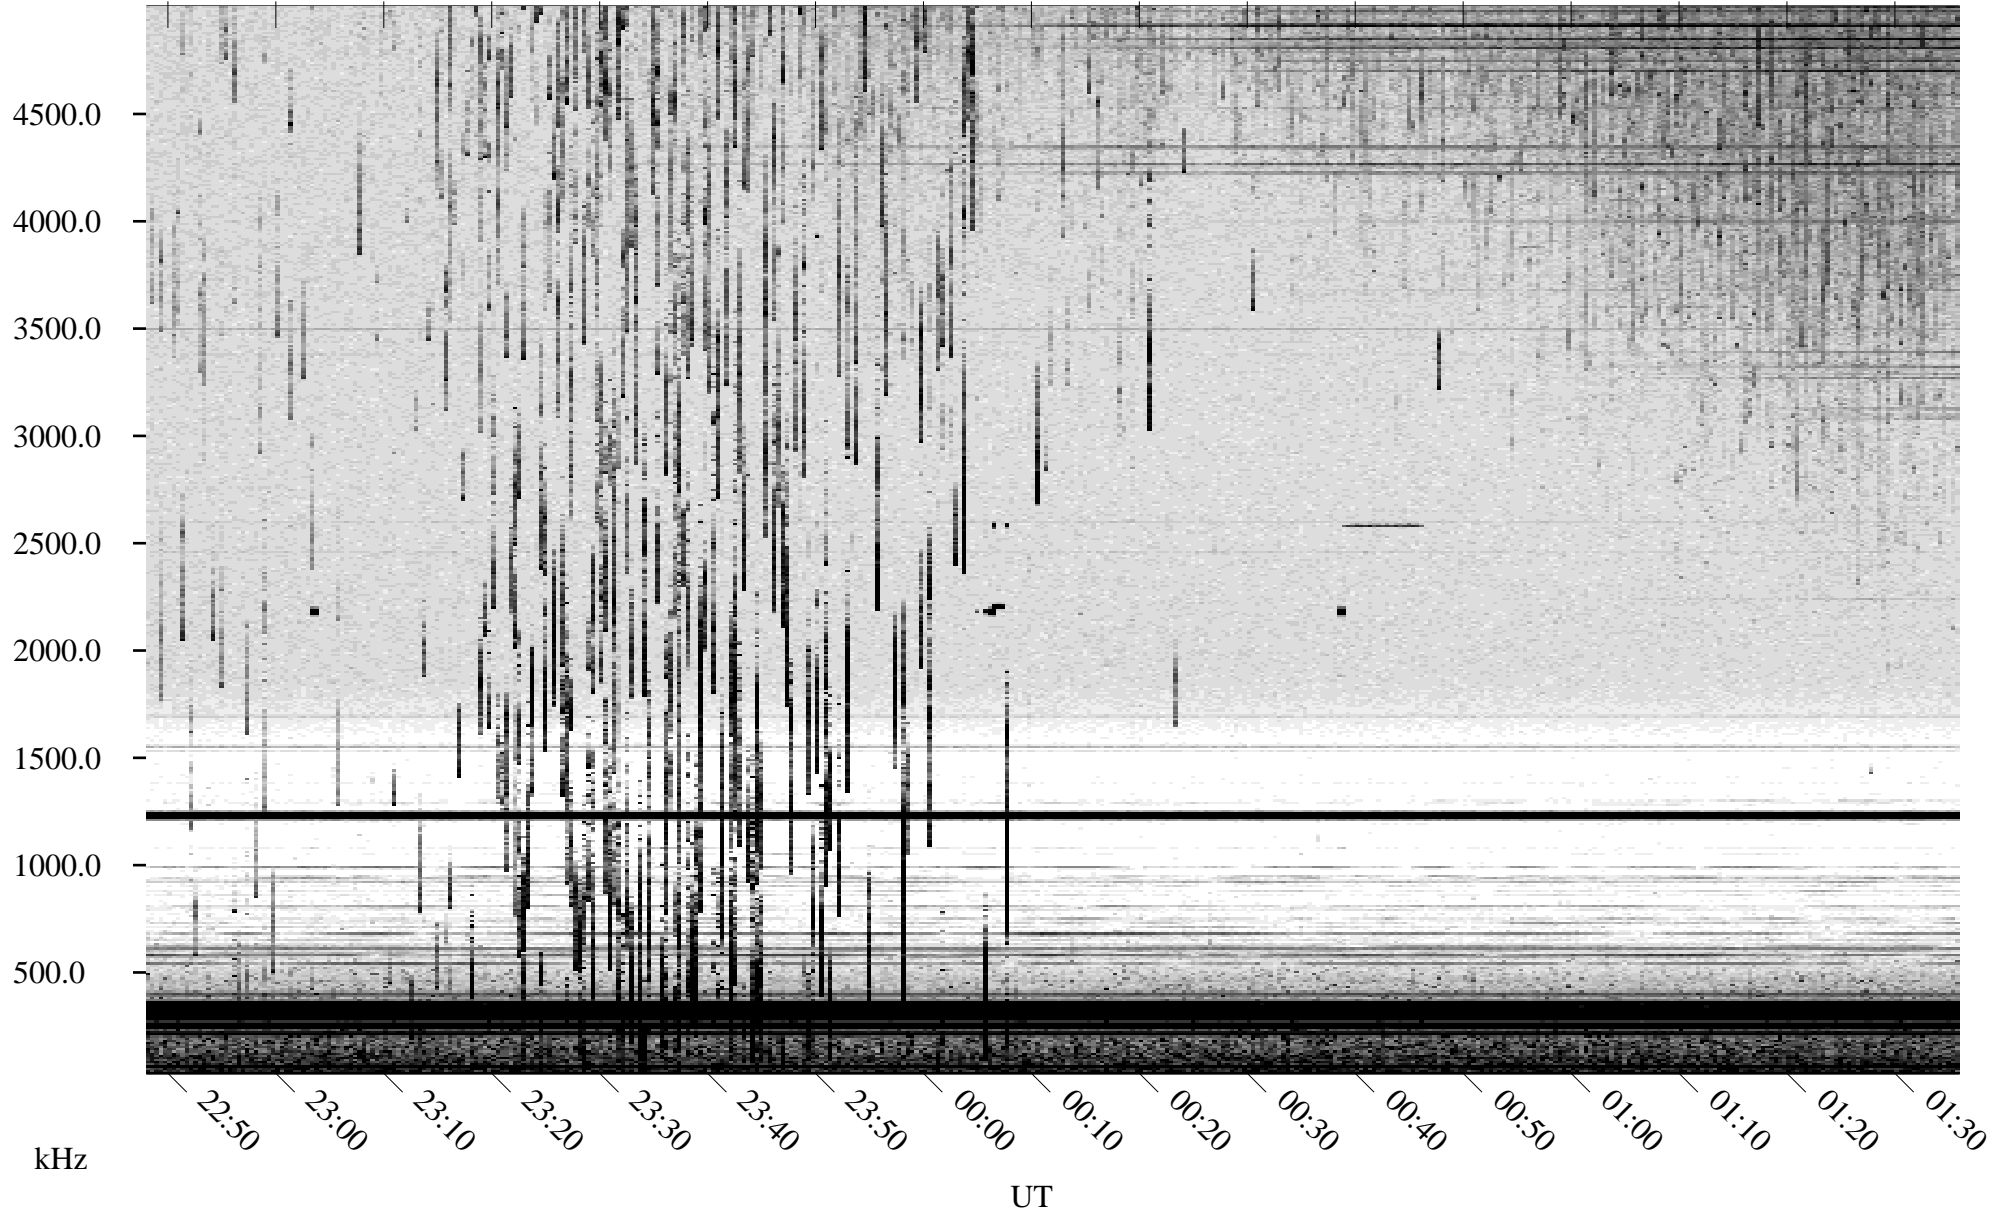

# 07/14/2001 Churchill, Manitoba

Linear Scale    Black = 161    White = 15

ch01195l.r00m max\_12

Page 1

# 07/14/2001 Churchill, Manitoba

Linear Scale    Black = 161    White = 15

ch01195l.r00m max\_12

Page 2

# 07/15/2001 Churchill, Manitoba

Linear Scale Black = 161 White = 15

ch01195l.r00m max\_12

Page 3

# 07/15/2001 Churchill, Manitoba

Linear Scale    Black = 161    White = 15

ch01195l.r00m max\_12

Page 4