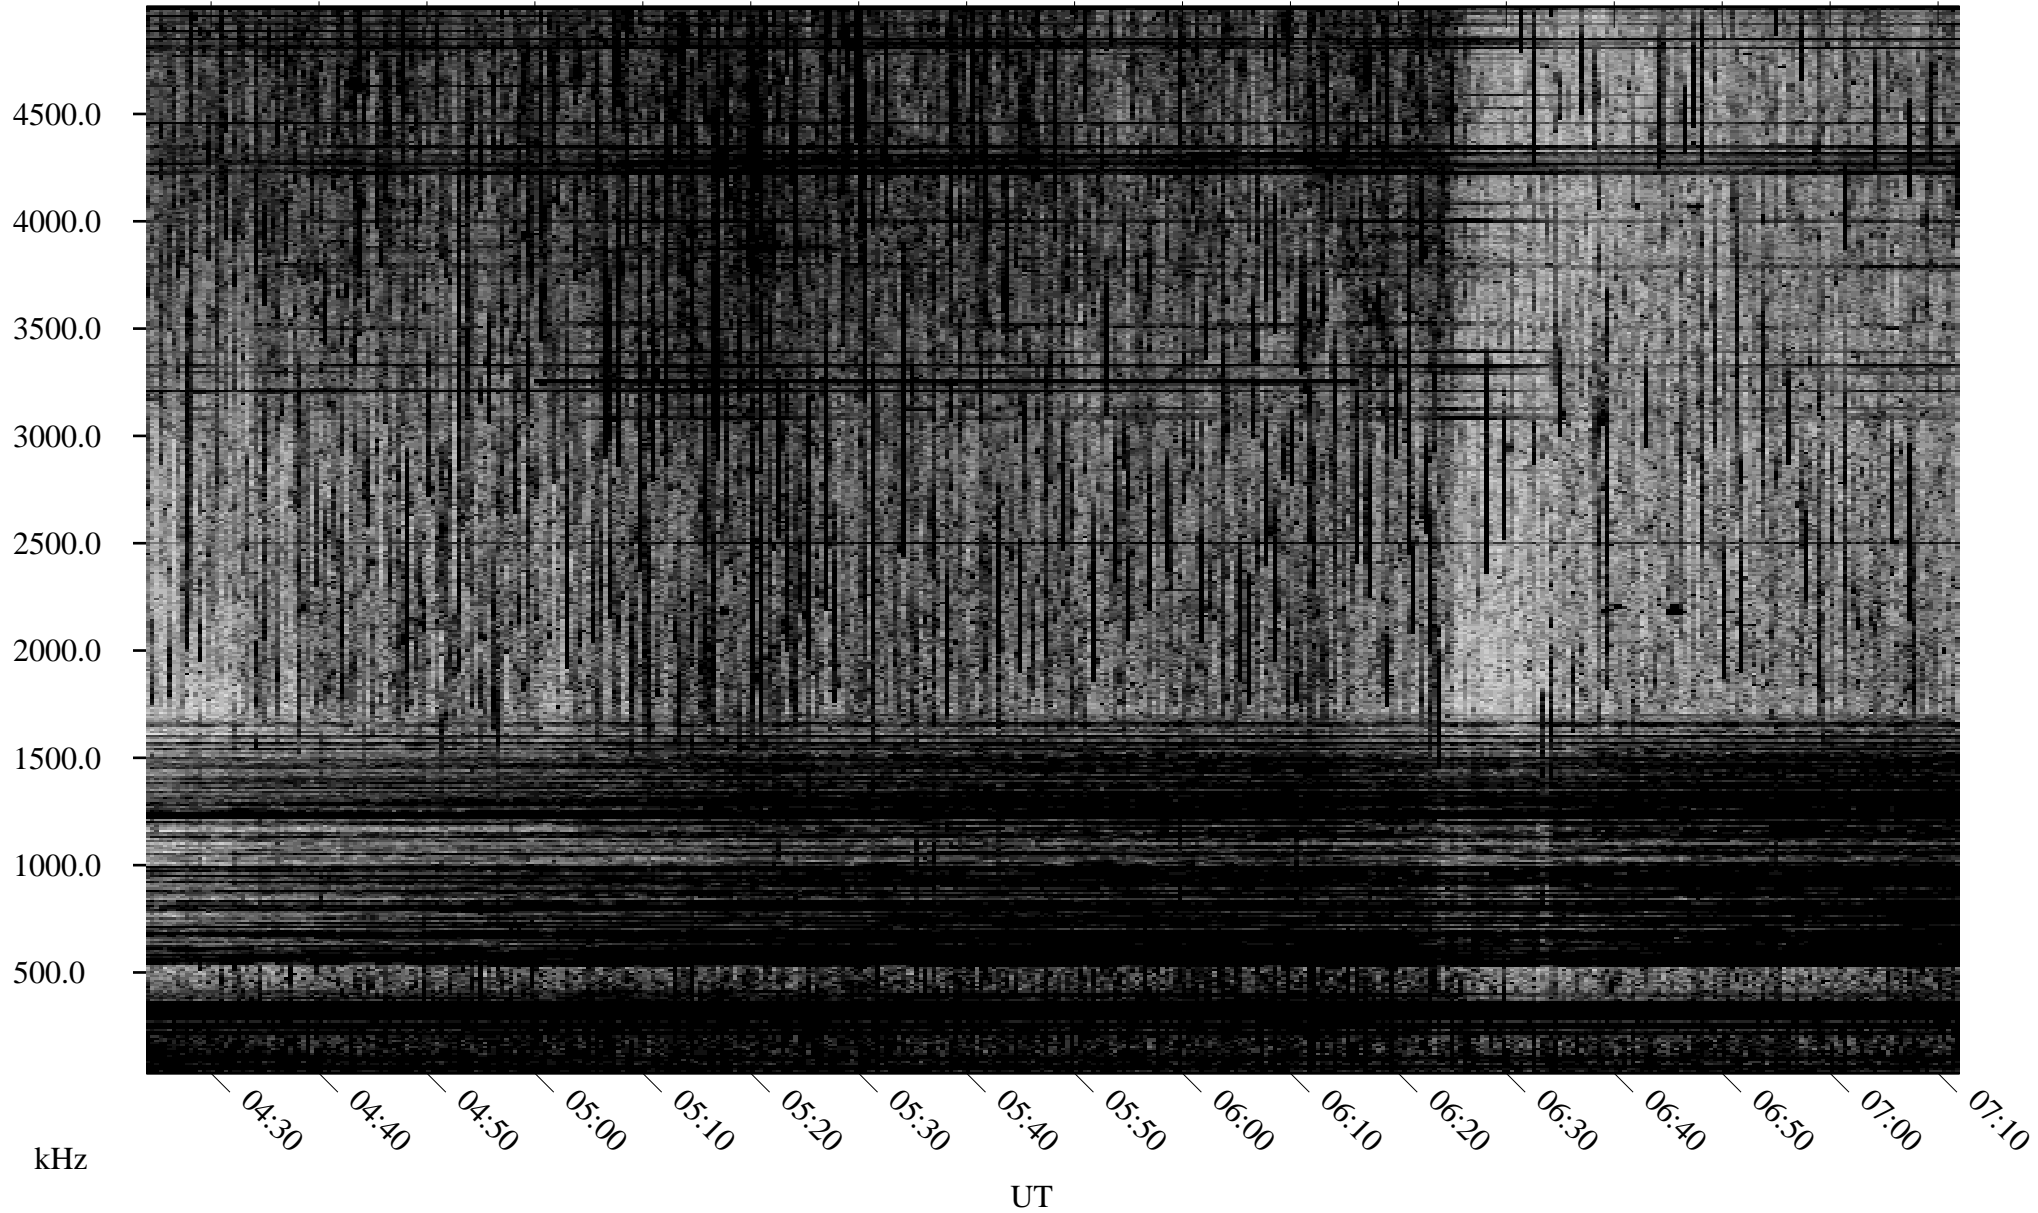

# 07/14/2001 Churchill, Manitoba

Linear Scale    Black = 161    White = 15

ch01195l.r00m max\_12

Page 1

# 07/14/2001 Churchill, Manitoba

Linear Scale    Black = 161    White = 15

ch01195l.r00m max\_12

Page 2

# 07/15/2001 Churchill, Manitoba

Linear Scale Black = 161 White = 15

ch01195l.r00m max\_12

Page 3

# 07/15/2001 Churchill, Manitoba

Linear Scale    Black = 161    White = 15

ch01195l.r00m max\_12

Page 4