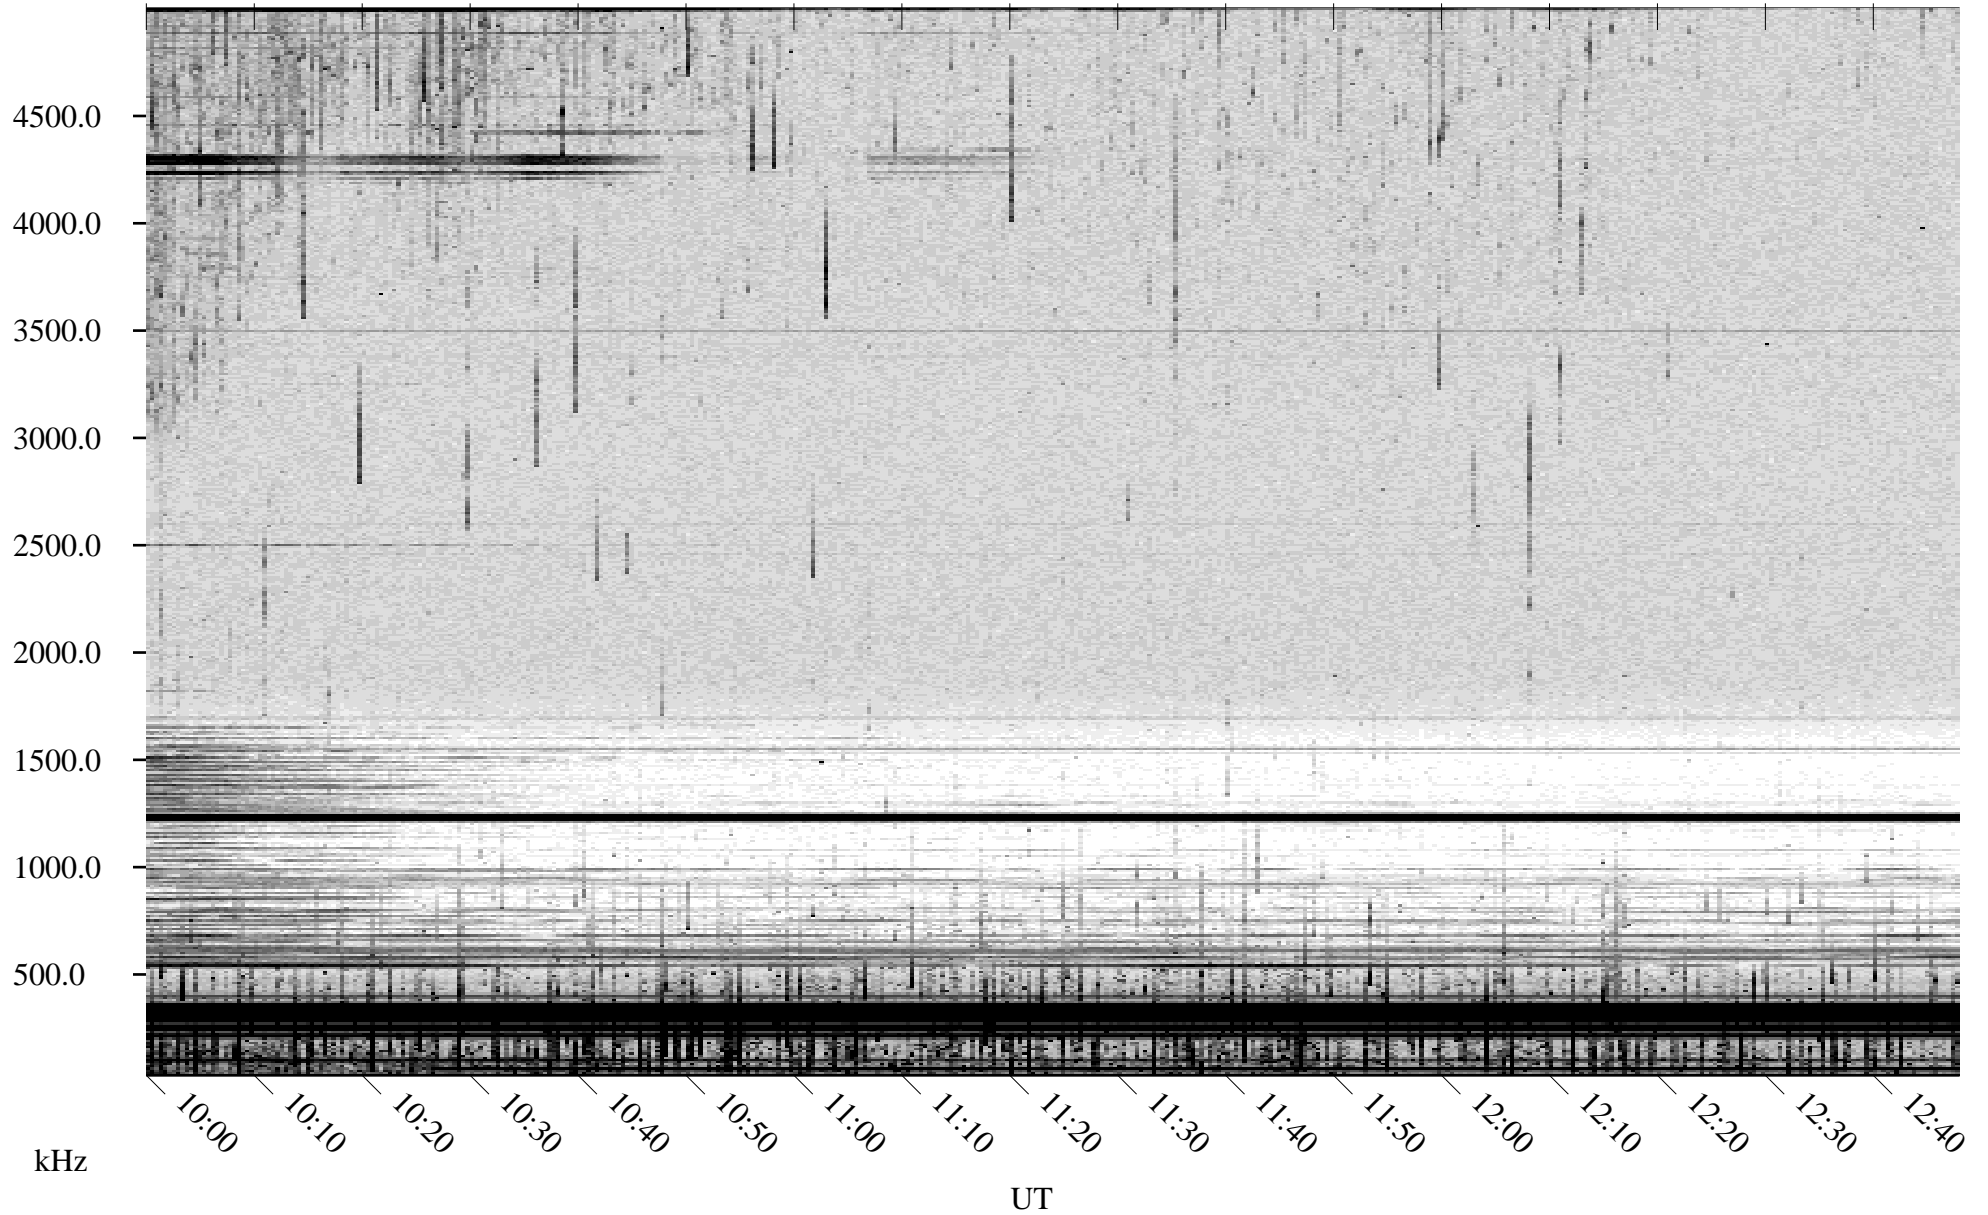

# 07/15/2001 Churchill, Manitoba

Linear Scale    Black = 161    White = 15

ch01195l.r00m max\_12

Page 5

# 07/15/2001 Churchill, Manitoba

Linear Scale    Black = 161    White = 15

ch01195l.r00m max\_12

Page 6

# 07/15/2001 Churchill, Manitoba

Linear Scale    Black = 161    White = 15

ch01195l.r00m max\_12

Page 7

# 07/15/2001 Churchill, Manitoba

Linear Scale    Black = 161    White = 15

ch01195l.r00m max\_12