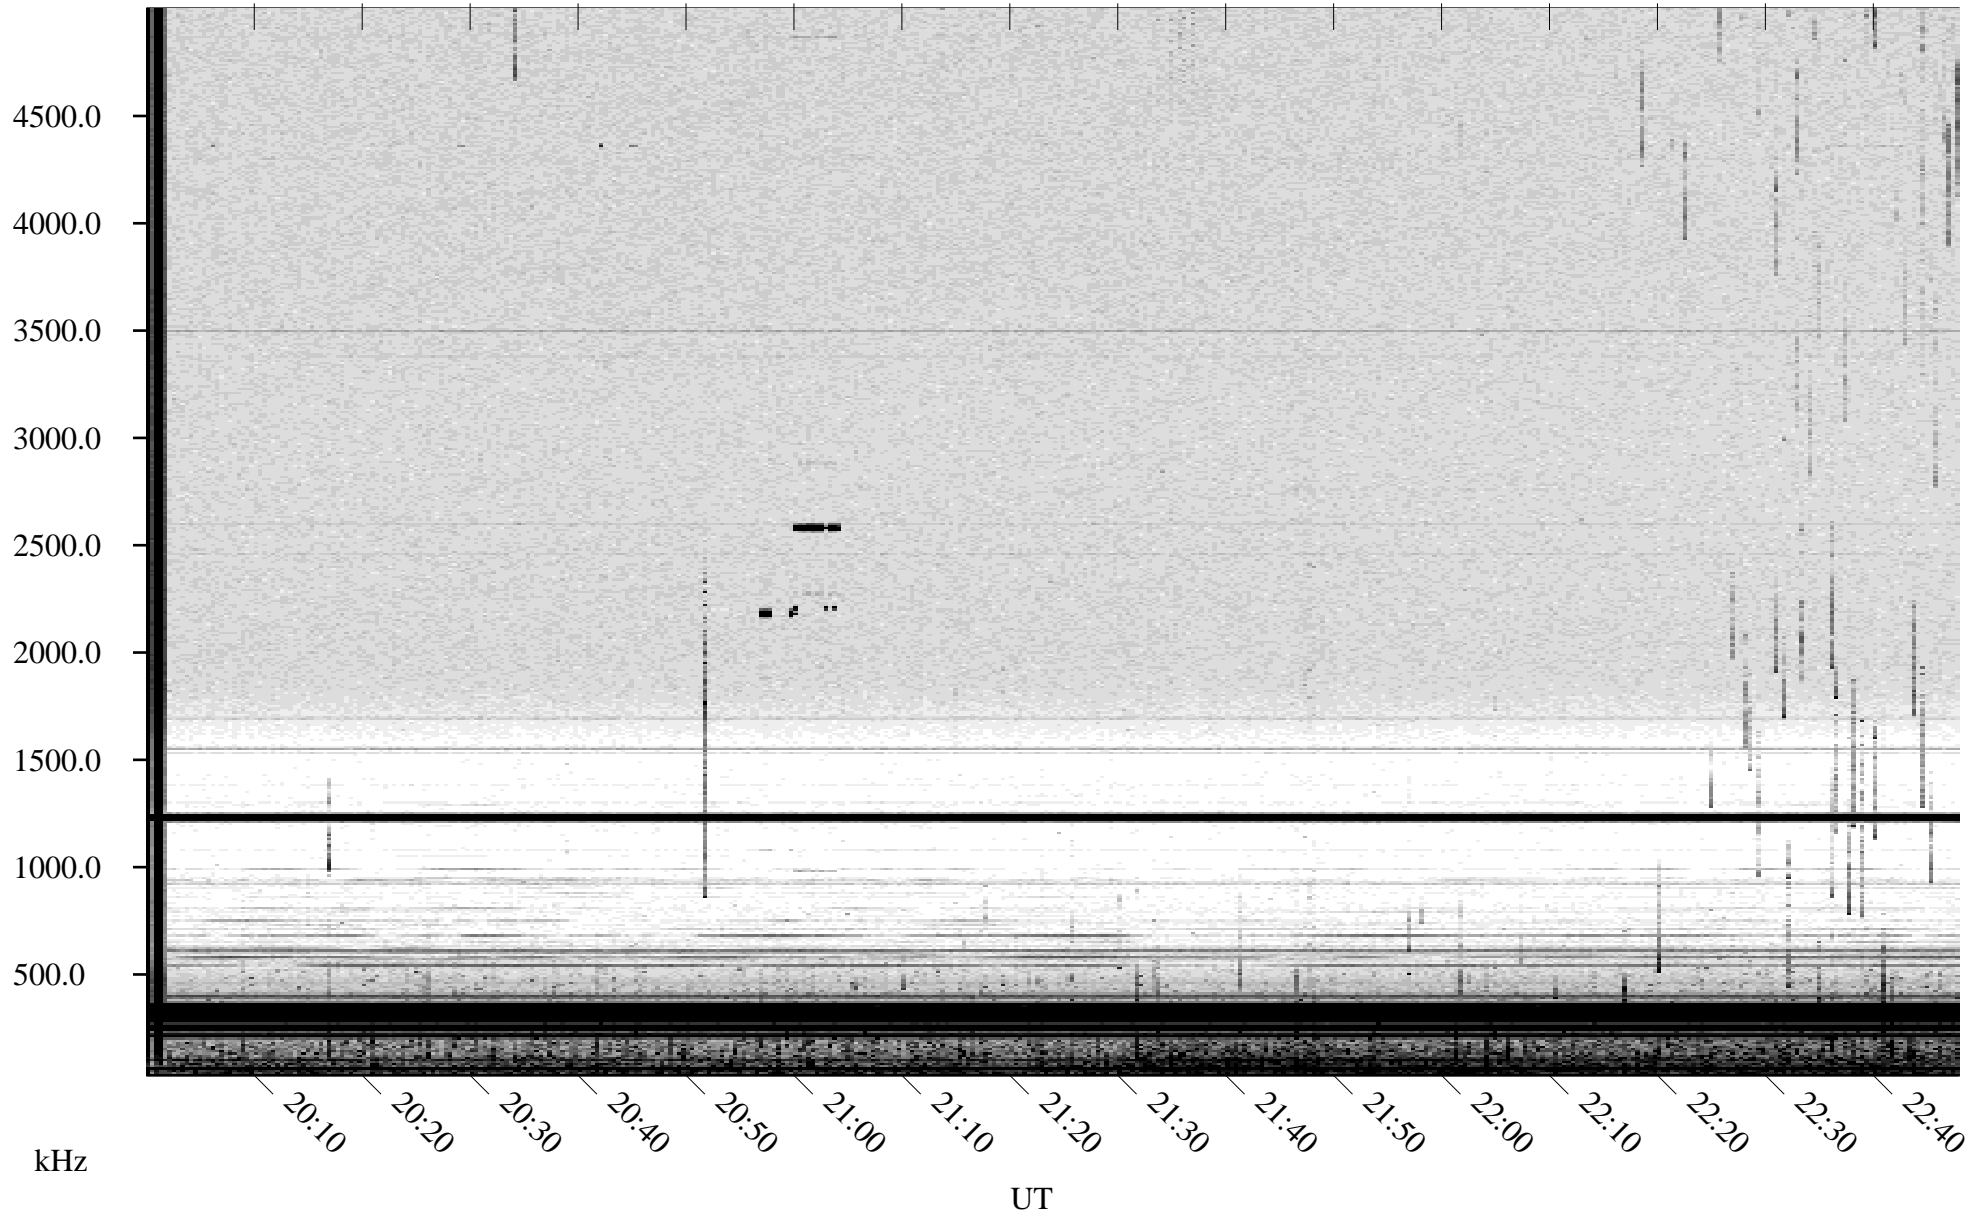

# 07/14/2001 Churchill, Manitoba

Linear Scale    Black = 161    White = 15

ch01195l.r00m max\_12

Page 1

# 07/14/2001 Churchill, Manitoba

Linear Scale    Black = 161    White = 15

ch01195l.r00m max\_12

Page 2

# 07/15/2001 Churchill, Manitoba

Linear Scale Black = 161 White = 15

ch01195l.r00m max\_12

Page 3

# 07/15/2001 Churchill, Manitoba

Linear Scale    Black = 161    White = 15

ch01195l.r00m max\_12

Page 4