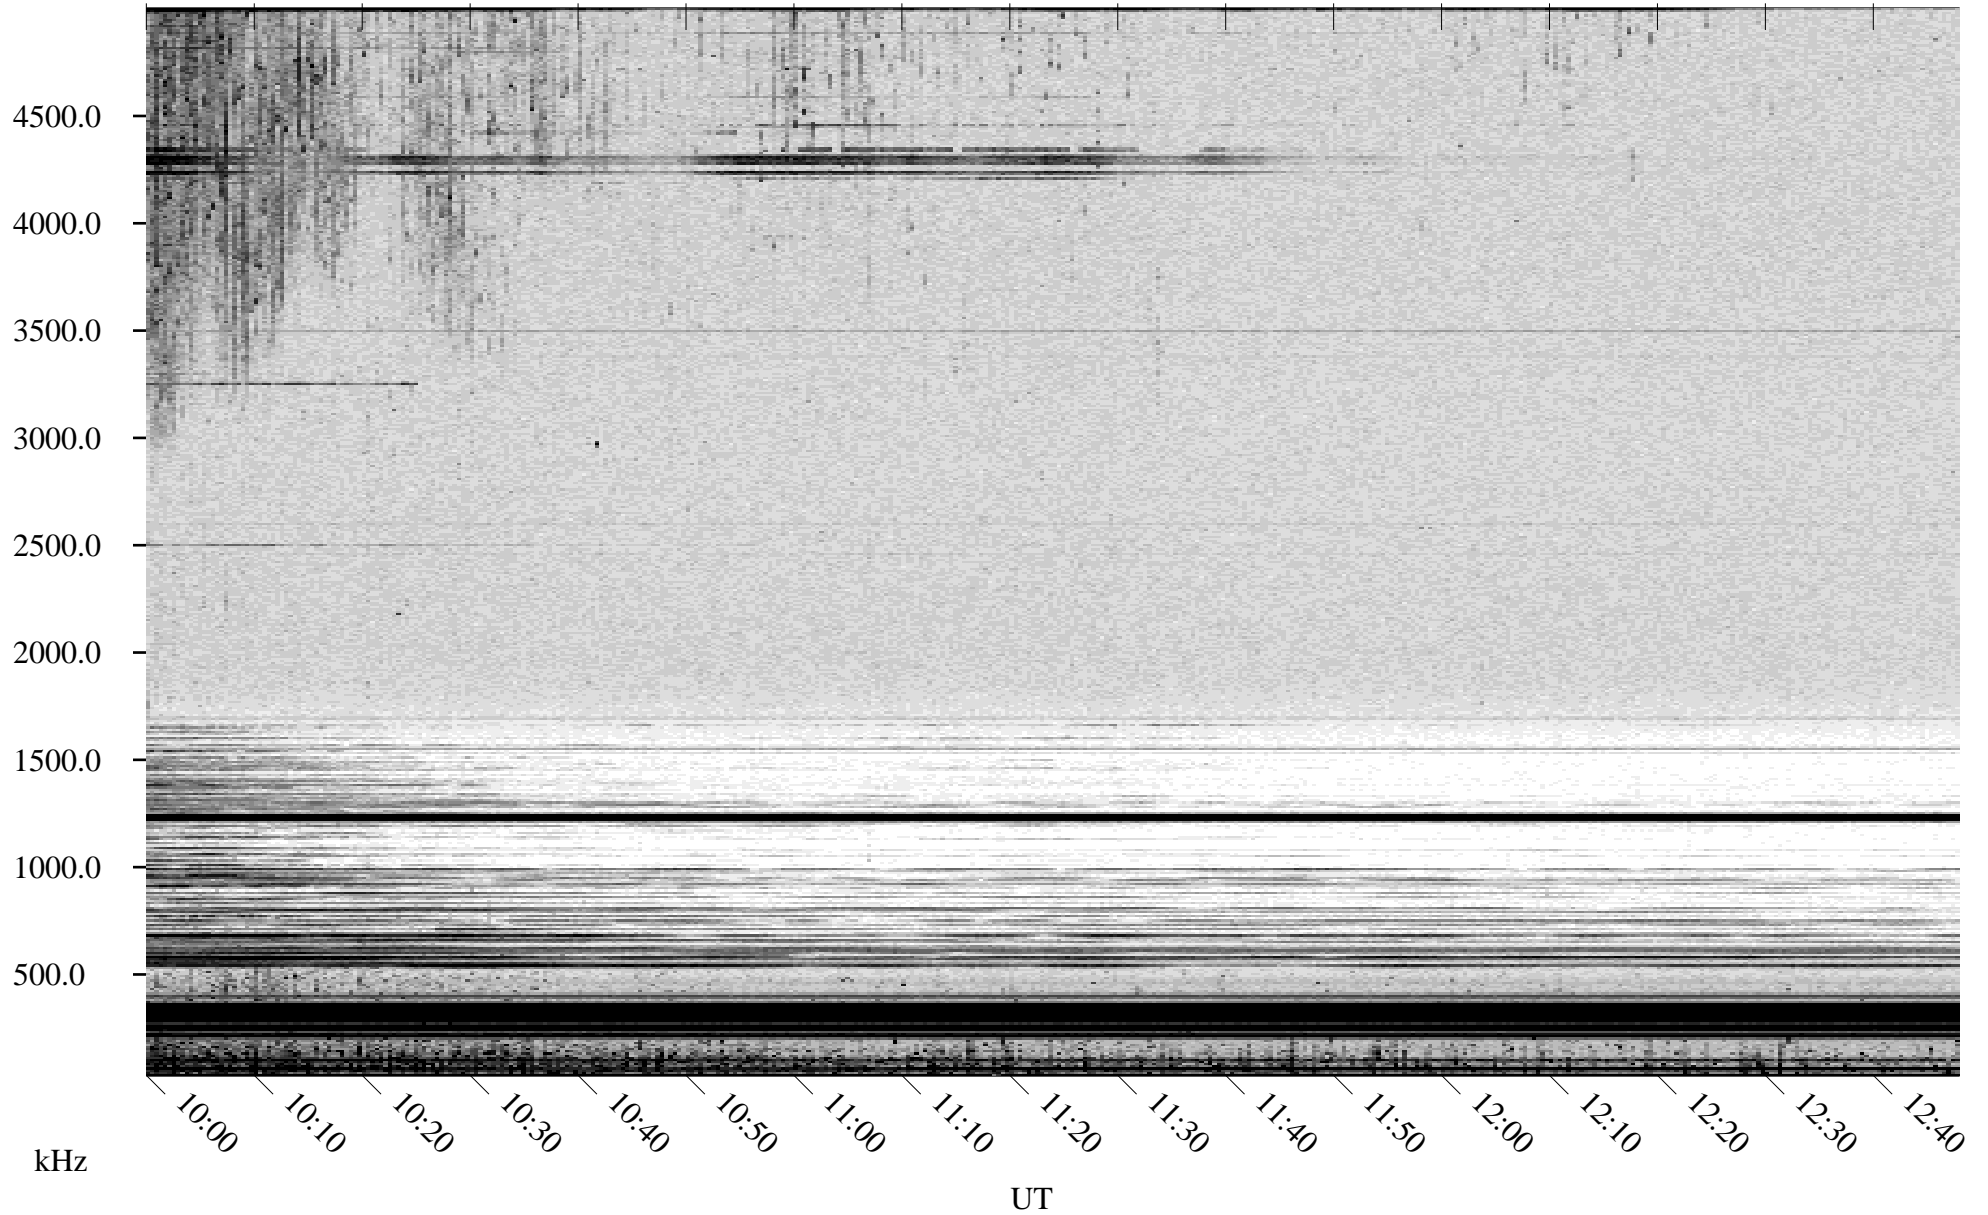

07/15/2001 Churchill, Manitoba

Linear Scale Black = 161 White = 15

ch01196l.r00m max_12

Page 1

07/15/2001 Churchill, Manitoba

Linear Scale Black = 161 White = 15

ch01196l.r00m max_12

Page 2

07/16/2001 Churchill, Manitoba

Linear Scale Black = 161 White = 15

ch01196l.r00m max_12

Page 3

07/16/2001 Churchill, Manitoba

Linear Scale Black = 161 White = 15

ch01196l.r00m max_12

Page 4

07/16/2001 Churchill, Manitoba

Linear Scale Black = 161 White = 15

ch01196l.r00m max_12

Page 5

07/16/2001 Churchill, Manitoba

Linear Scale Black = 161 White = 15

ch01196l.r00m max_12

Page 6

07/16/2001 Churchill, Manitoba

Linear Scale Black = 161 White = 15

ch01196l.r00m max_12

Page 7

07/16/2001 Churchill, Manitoba

Linear Scale Black = 161 White = 15

ch01196l.r00m max_12

Page 8