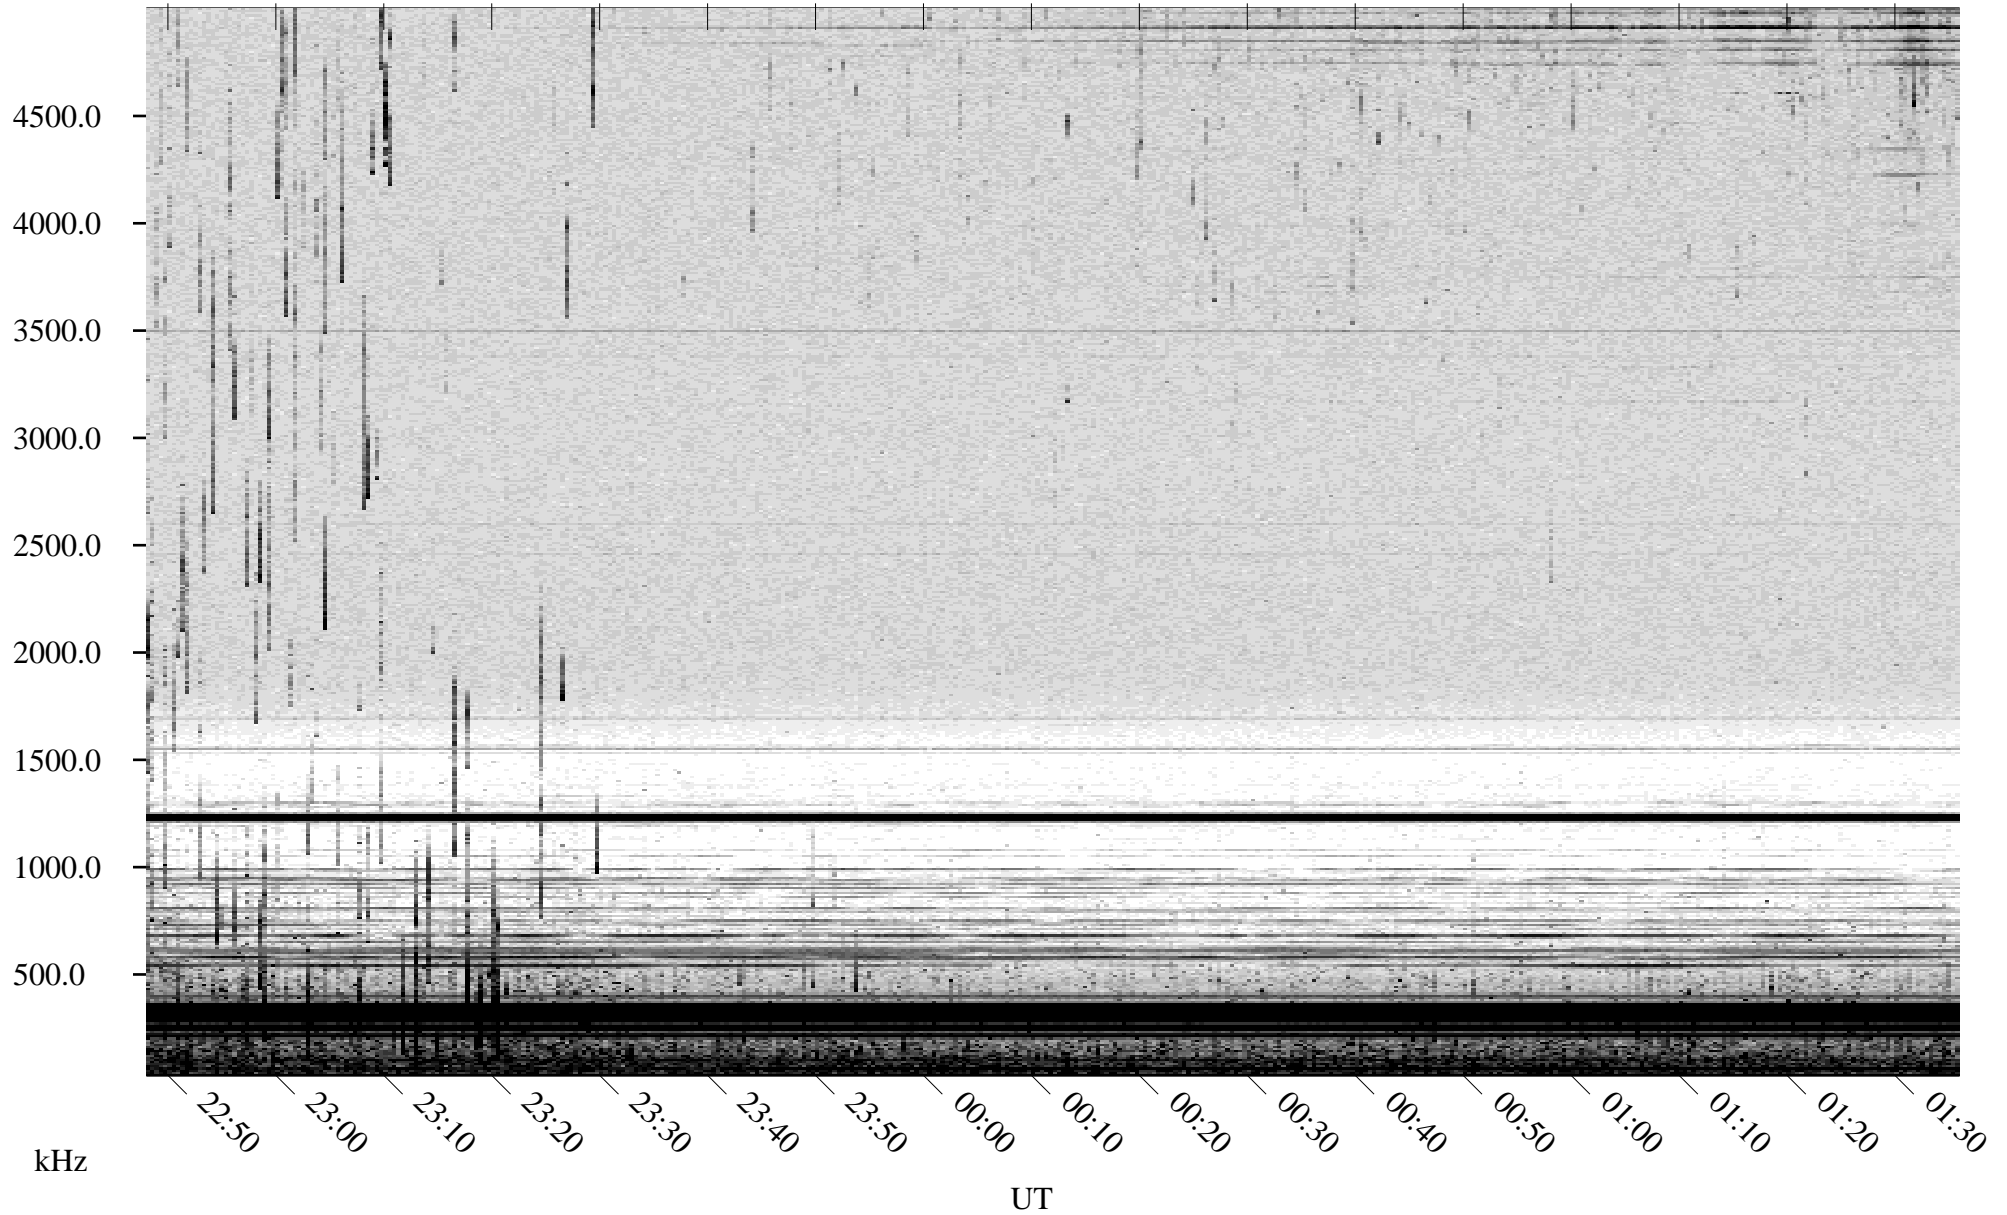

07/15/2001 Churchill, Manitoba

Linear Scale Black = 161 White = 15

ch01196l.r00m max_12

Page 1

07/15/2001 Churchill, Manitoba

Linear Scale Black = 161 White = 15

ch01196l.r00m max_12

Page 2

07/16/2001 Churchill, Manitoba

Linear Scale Black = 161 White = 15

ch01196l.r00m max_12

Page 3

07/16/2001 Churchill, Manitoba

Linear Scale Black = 161 White = 15

ch01196l.r00m max_12

Page 4

07/16/2001 Churchill, Manitoba

Linear Scale Black = 161 White = 15

ch01196l.r00m max_12

Page 5

07/16/2001 Churchill, Manitoba

Linear Scale Black = 161 White = 15

ch01196l.r00m max_12

Page 6

07/16/2001 Churchill, Manitoba

Linear Scale Black = 161 White = 15

ch01196l.r00m max_12

Page 7

07/16/2001 Churchill, Manitoba

Linear Scale Black = 161 White = 15

ch01196l.r00m max_12

Page 8