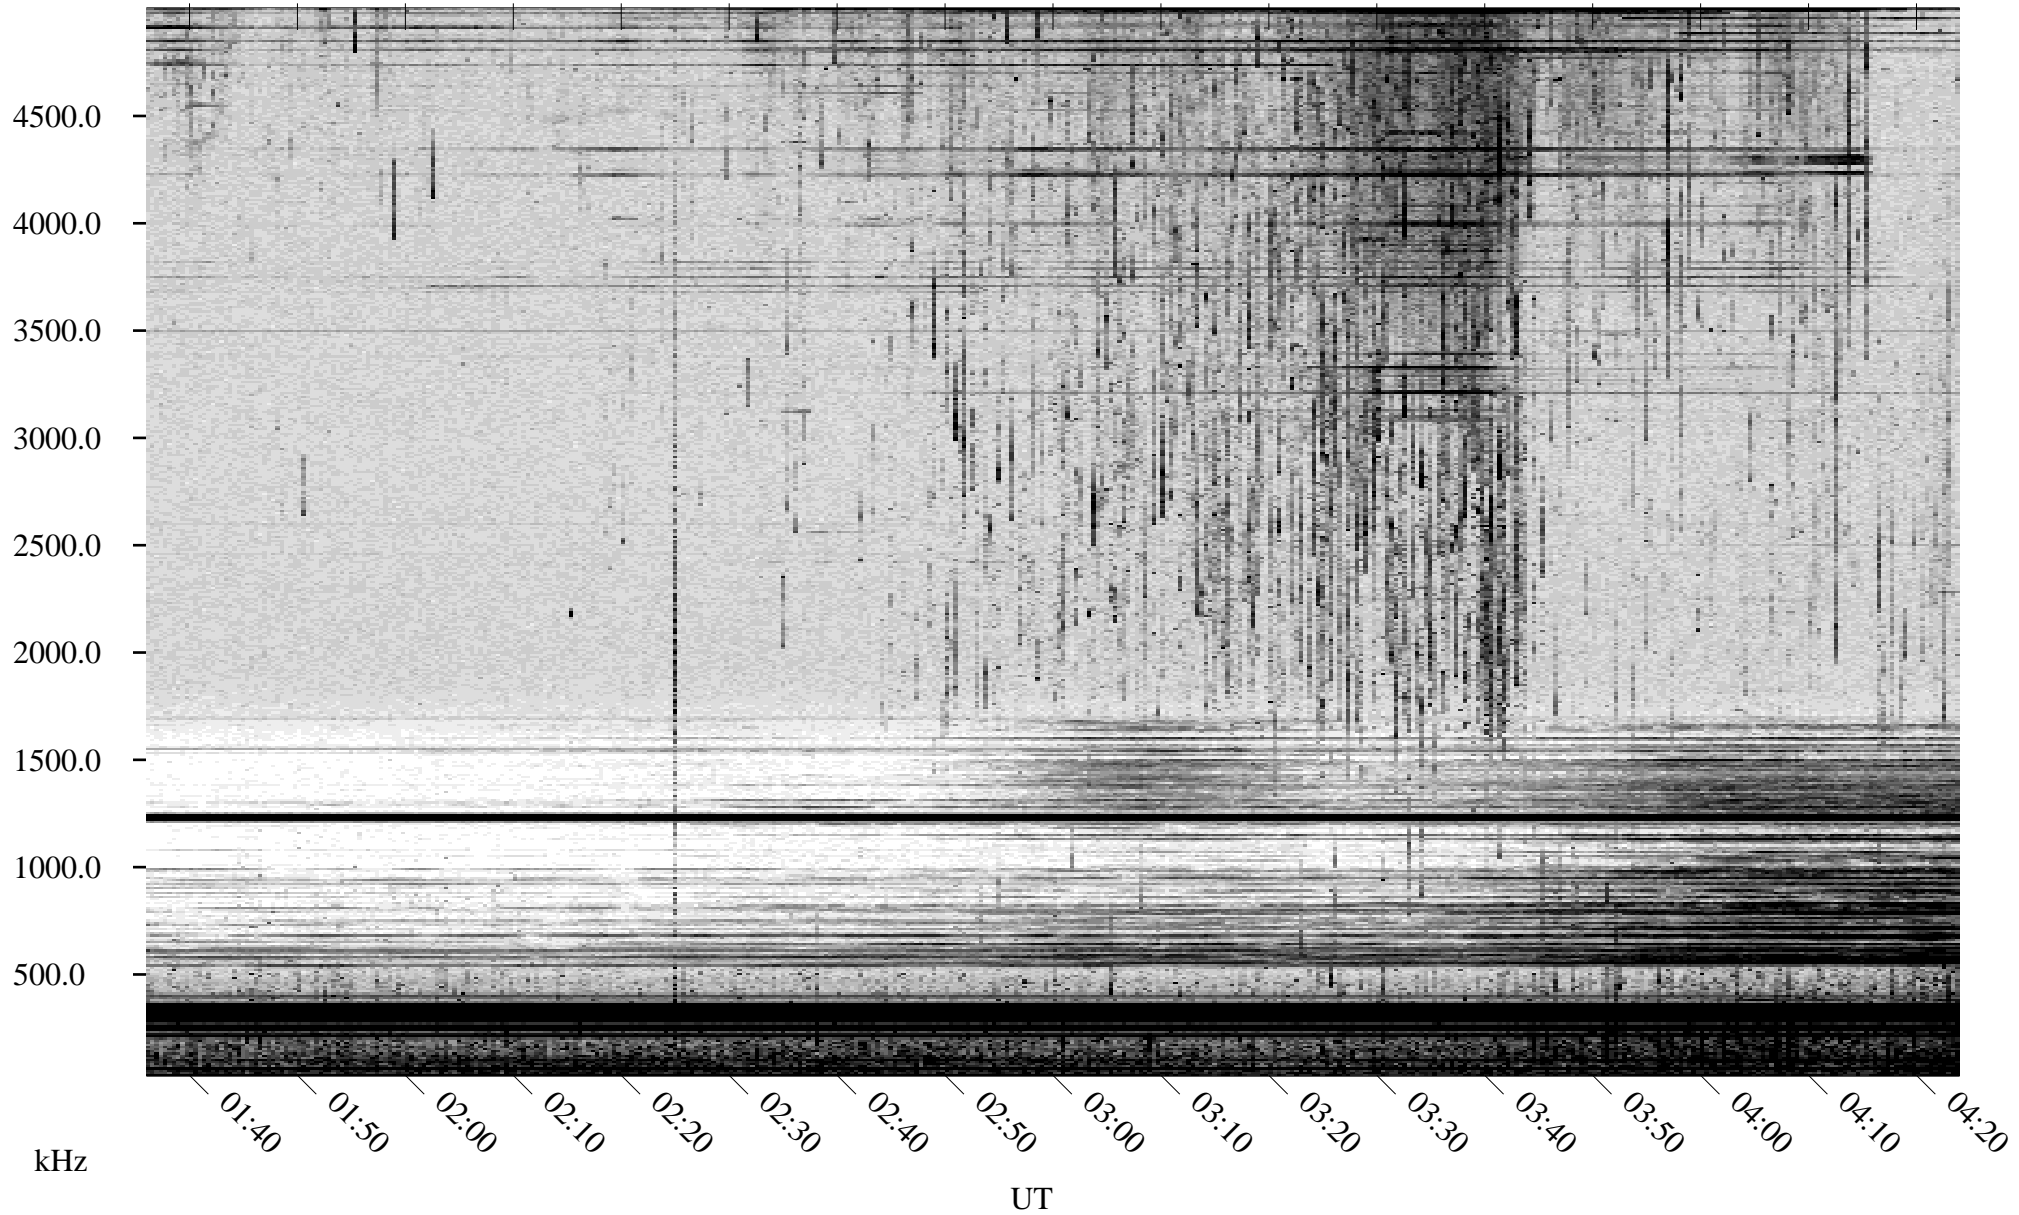

07/15/2001 Churchill, Manitoba

Linear Scale Black = 161 White = 15

ch01196l.r00m max_12

Page 1

07/15/2001 Churchill, Manitoba

Linear Scale Black = 161 White = 15

ch01196l.r00m max_12

Page 2

07/16/2001 Churchill, Manitoba

Linear Scale Black = 161 White = 15

ch01196l.r00m max_12

Page 3

07/16/2001 Churchill, Manitoba

Linear Scale Black = 161 White = 15

ch01196l.r00m max_12

Page 4

07/16/2001 Churchill, Manitoba

Linear Scale Black = 161 White = 15

ch01196l.r00m max_12

Page 5

07/16/2001 Churchill, Manitoba

Linear Scale Black = 161 White = 15

ch01196l.r00m max_12

Page 6

07/16/2001 Churchill, Manitoba

Linear Scale Black = 161 White = 15

ch01196l.r00m max_12

Page 7

07/16/2001 Churchill, Manitoba

Linear Scale Black = 161 White = 15

ch01196l.r00m max_12

Page 8