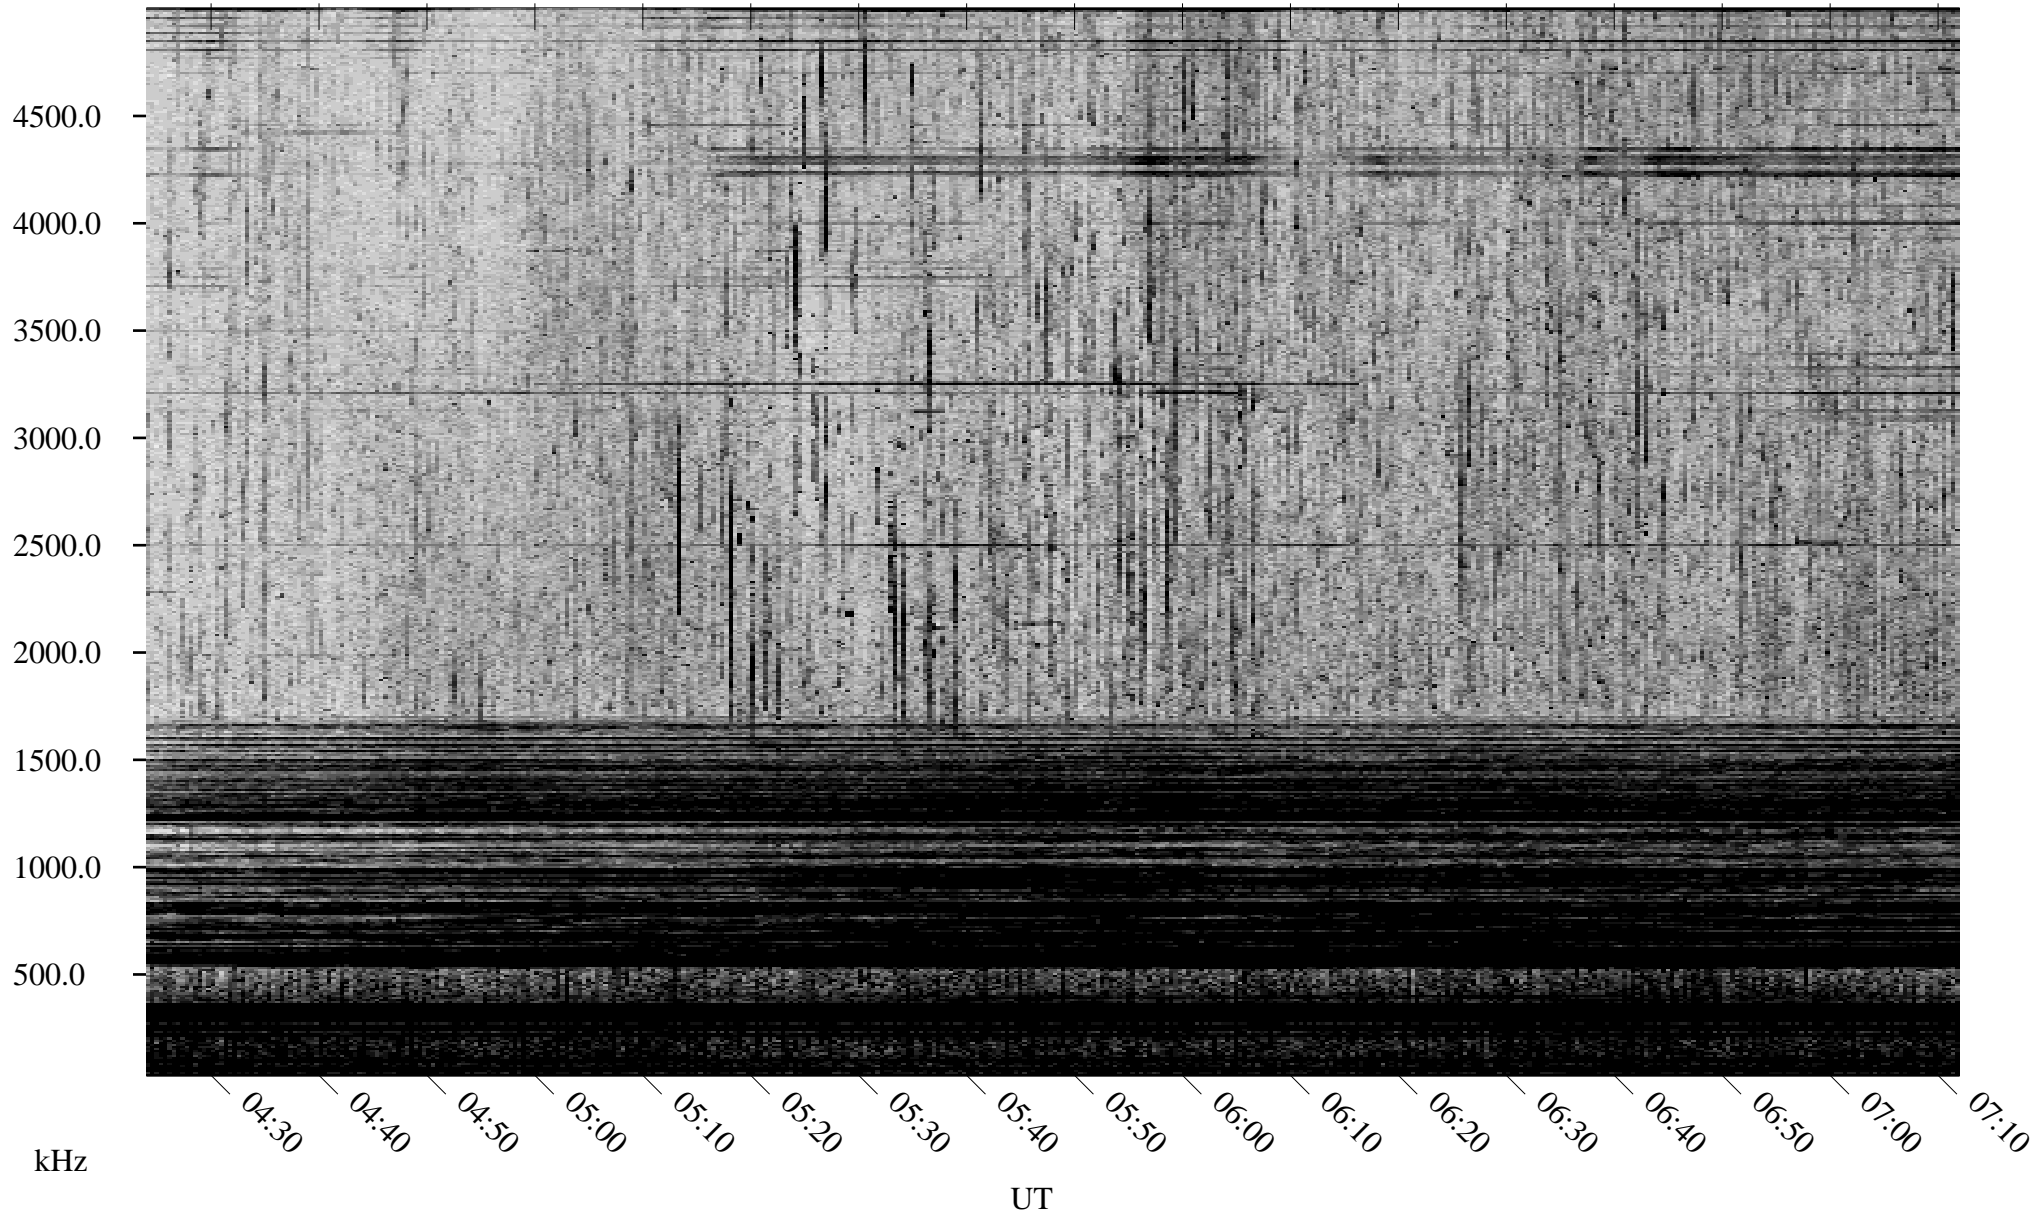

07/15/2001 Churchill, Manitoba

Linear Scale Black = 161 White = 15

ch01196l.r00m max_12

Page 1

07/15/2001 Churchill, Manitoba

Linear Scale Black = 161 White = 15

ch01196l.r00m max_12

Page 2

07/16/2001 Churchill, Manitoba

Linear Scale Black = 161 White = 15

ch01196l.r00m max_12

Page 3

07/16/2001 Churchill, Manitoba

Linear Scale Black = 161 White = 15

ch01196l.r00m max_12

Page 4

07/16/2001 Churchill, Manitoba

Linear Scale Black = 161 White = 15

ch01196l.r00m max_12

Page 5

07/16/2001 Churchill, Manitoba

Linear Scale Black = 161 White = 15

ch01196l.r00m max_12

Page 6

07/16/2001 Churchill, Manitoba

Linear Scale Black = 161 White = 15

ch01196l.r00m max_12

Page 7

07/16/2001 Churchill, Manitoba

Linear Scale Black = 161 White = 15

ch01196l.r00m max_12

Page 8