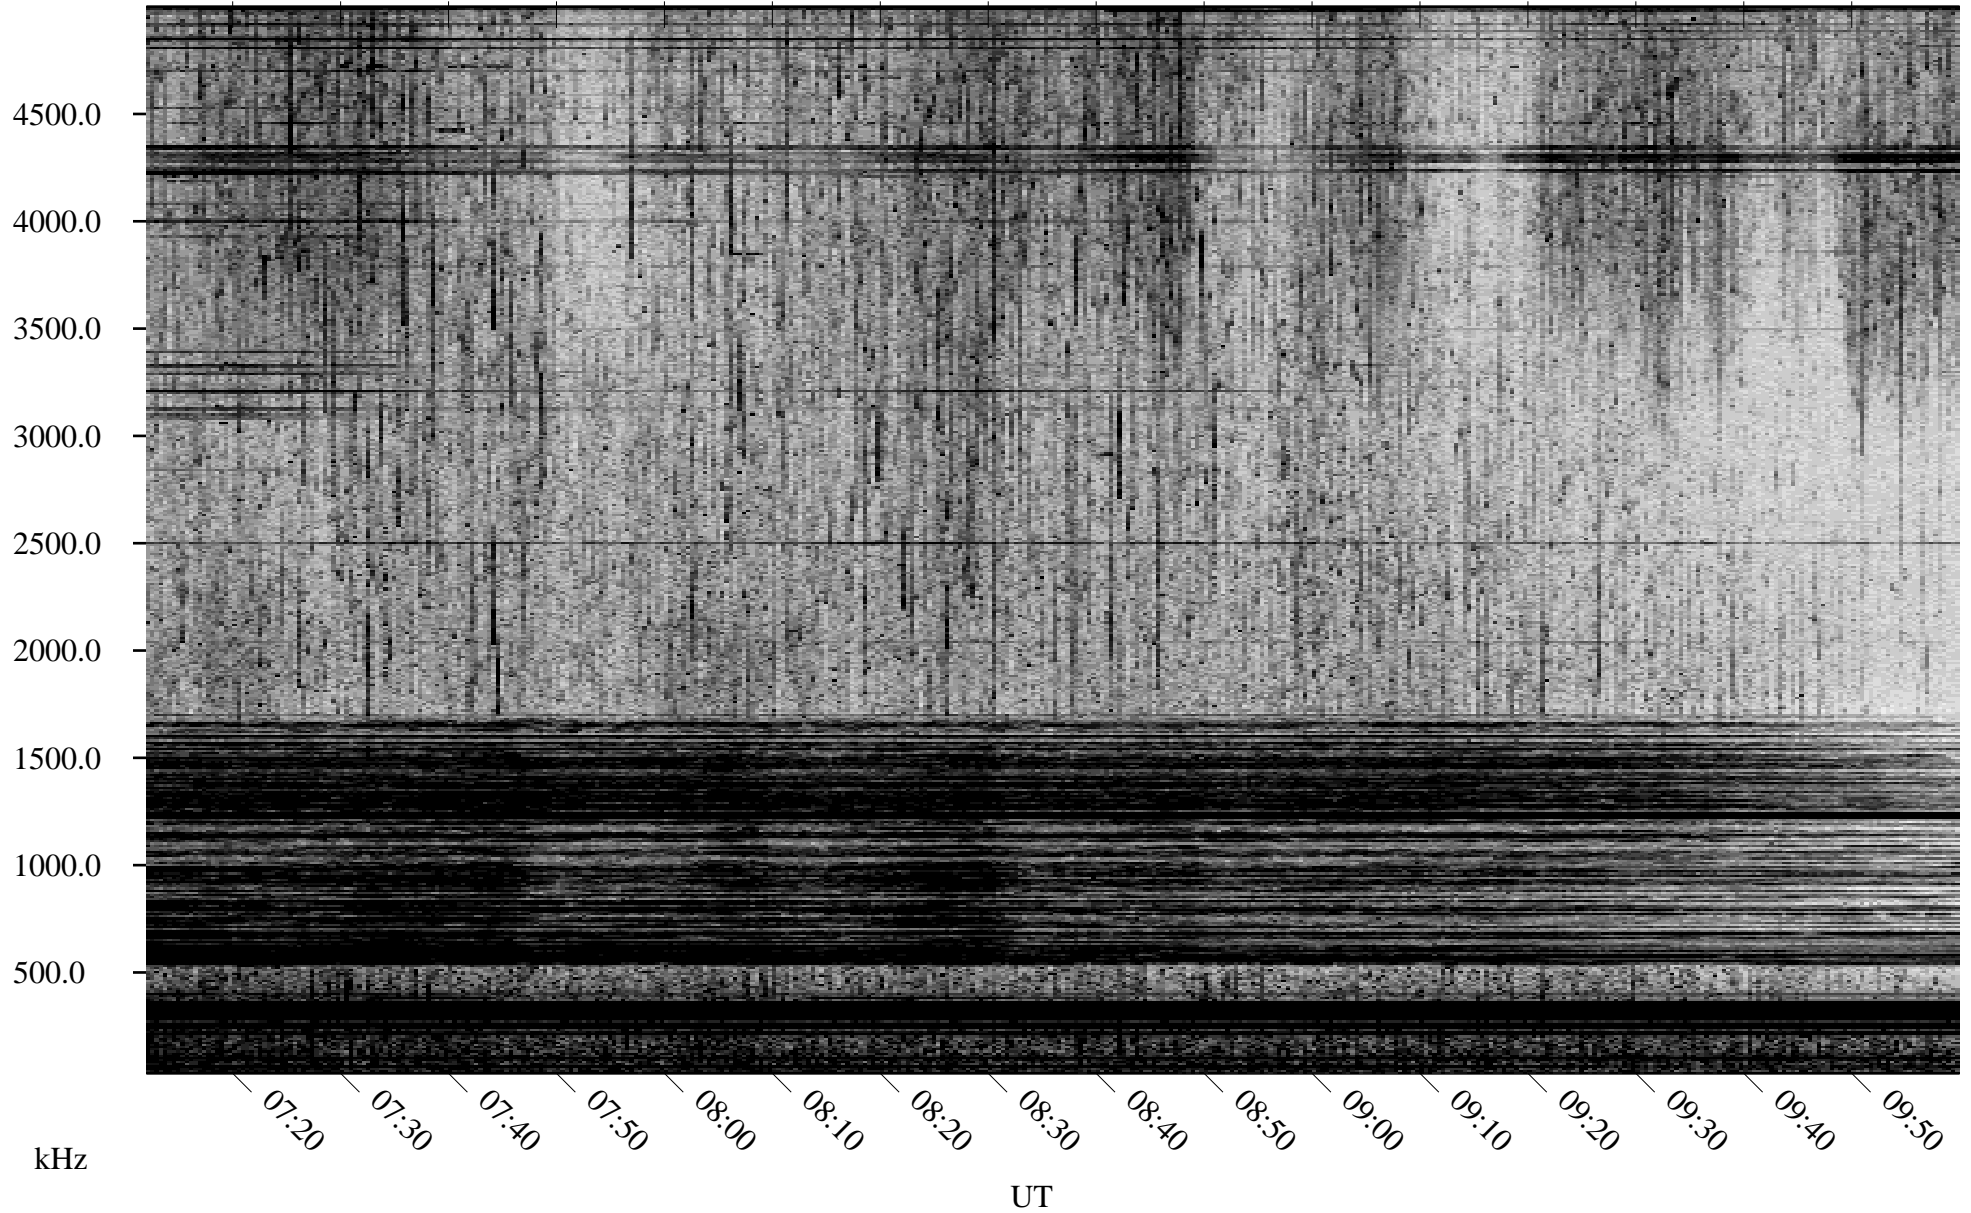

07/15/2001 Churchill, Manitoba

Linear Scale Black = 161 White = 15

ch01196l.r00m max_12

Page 1

07/15/2001 Churchill, Manitoba

Linear Scale Black = 161 White = 15

ch01196l.r00m max_12

Page 2

07/16/2001 Churchill, Manitoba

Linear Scale Black = 161 White = 15

ch01196l.r00m max_12

Page 3

07/16/2001 Churchill, Manitoba

Linear Scale Black = 161 White = 15

ch01196l.r00m max_12

Page 4

07/16/2001 Churchill, Manitoba

Linear Scale Black = 161 White = 15

ch01196l.r00m max_12

Page 5

07/16/2001 Churchill, Manitoba

Linear Scale Black = 161 White = 15

ch01196l.r00m max_12

Page 6

07/16/2001 Churchill, Manitoba

Linear Scale Black = 161 White = 15

ch01196l.r00m max_12

Page 7

07/16/2001 Churchill, Manitoba

Linear Scale Black = 161 White = 15

ch01196l.r00m max_12

Page 8