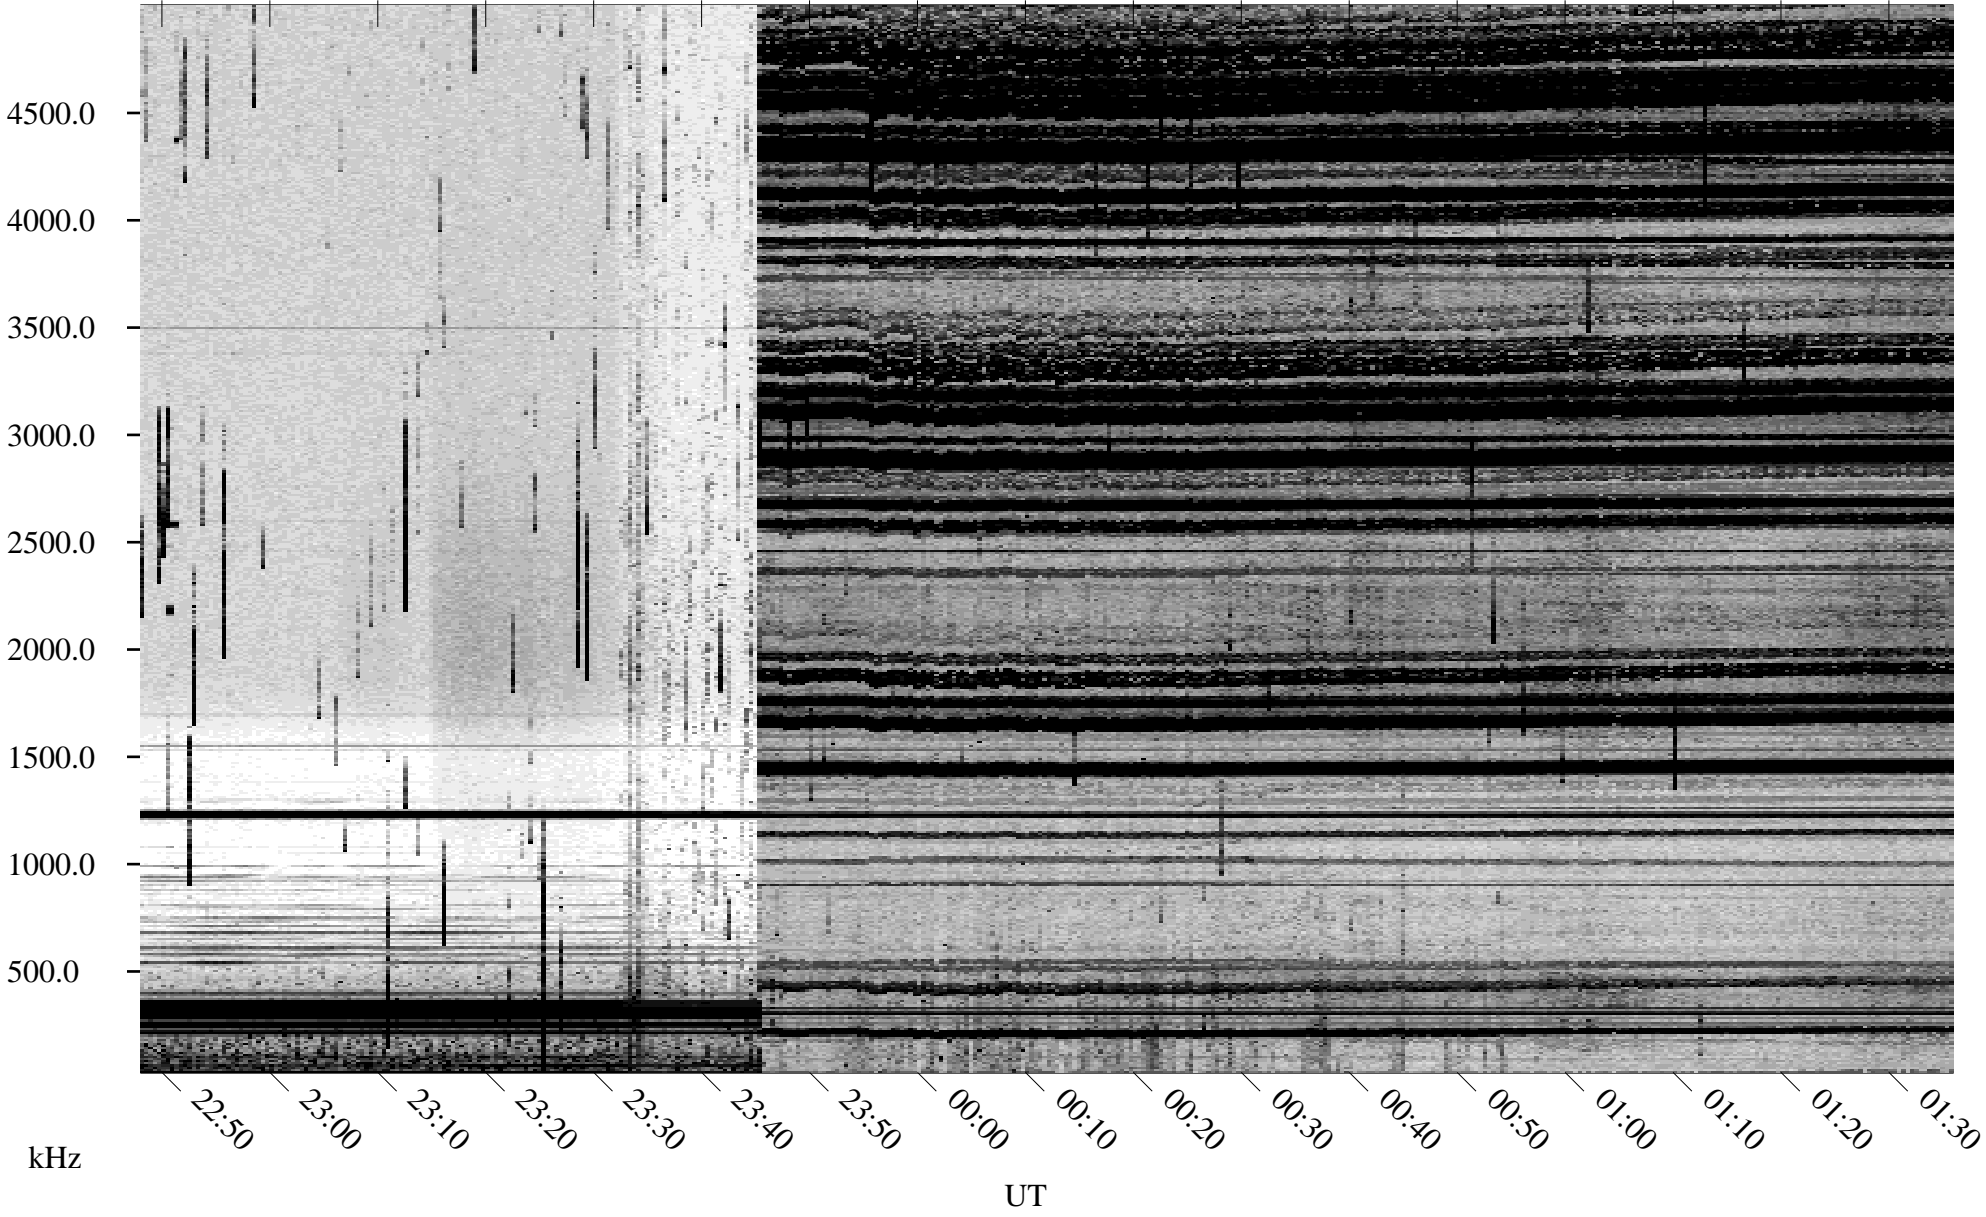

07/16/2001 Churchill, Manitoba

Linear Scale Black = 161 White = 15

ch01197l.r00m max_12

Page 1

07/16/2001 Churchill, Manitoba

Linear Scale Black = 161 White = 15

ch01197l.r00m max_12

07/17/2001 Churchill, Manitoba

Linear Scale Black = 161 White = 15

ch01197l.r00m max_12

Page 3

07/17/2001 Churchill, Manitoba

Linear Scale Black = 161 White = 15

ch01197l.r00m max_12

Page 4

07/17/2001 Churchill, Manitoba

Linear Scale Black = 161 White = 15

ch01197l.r00m max_12

Page 5

07/17/2001 Churchill, Manitoba

Linear Scale Black = 161 White = 15

ch01197l.r00m max_12

Page 6

07/17/2001 Churchill, Manitoba

Linear Scale Black = 161 White = 15

ch01197l.r00m max_12

Page 7

07/17/2001 Churchill, Manitoba

Linear Scale Black = 161 White = 15

ch01197l.r00m max_12

Page 8