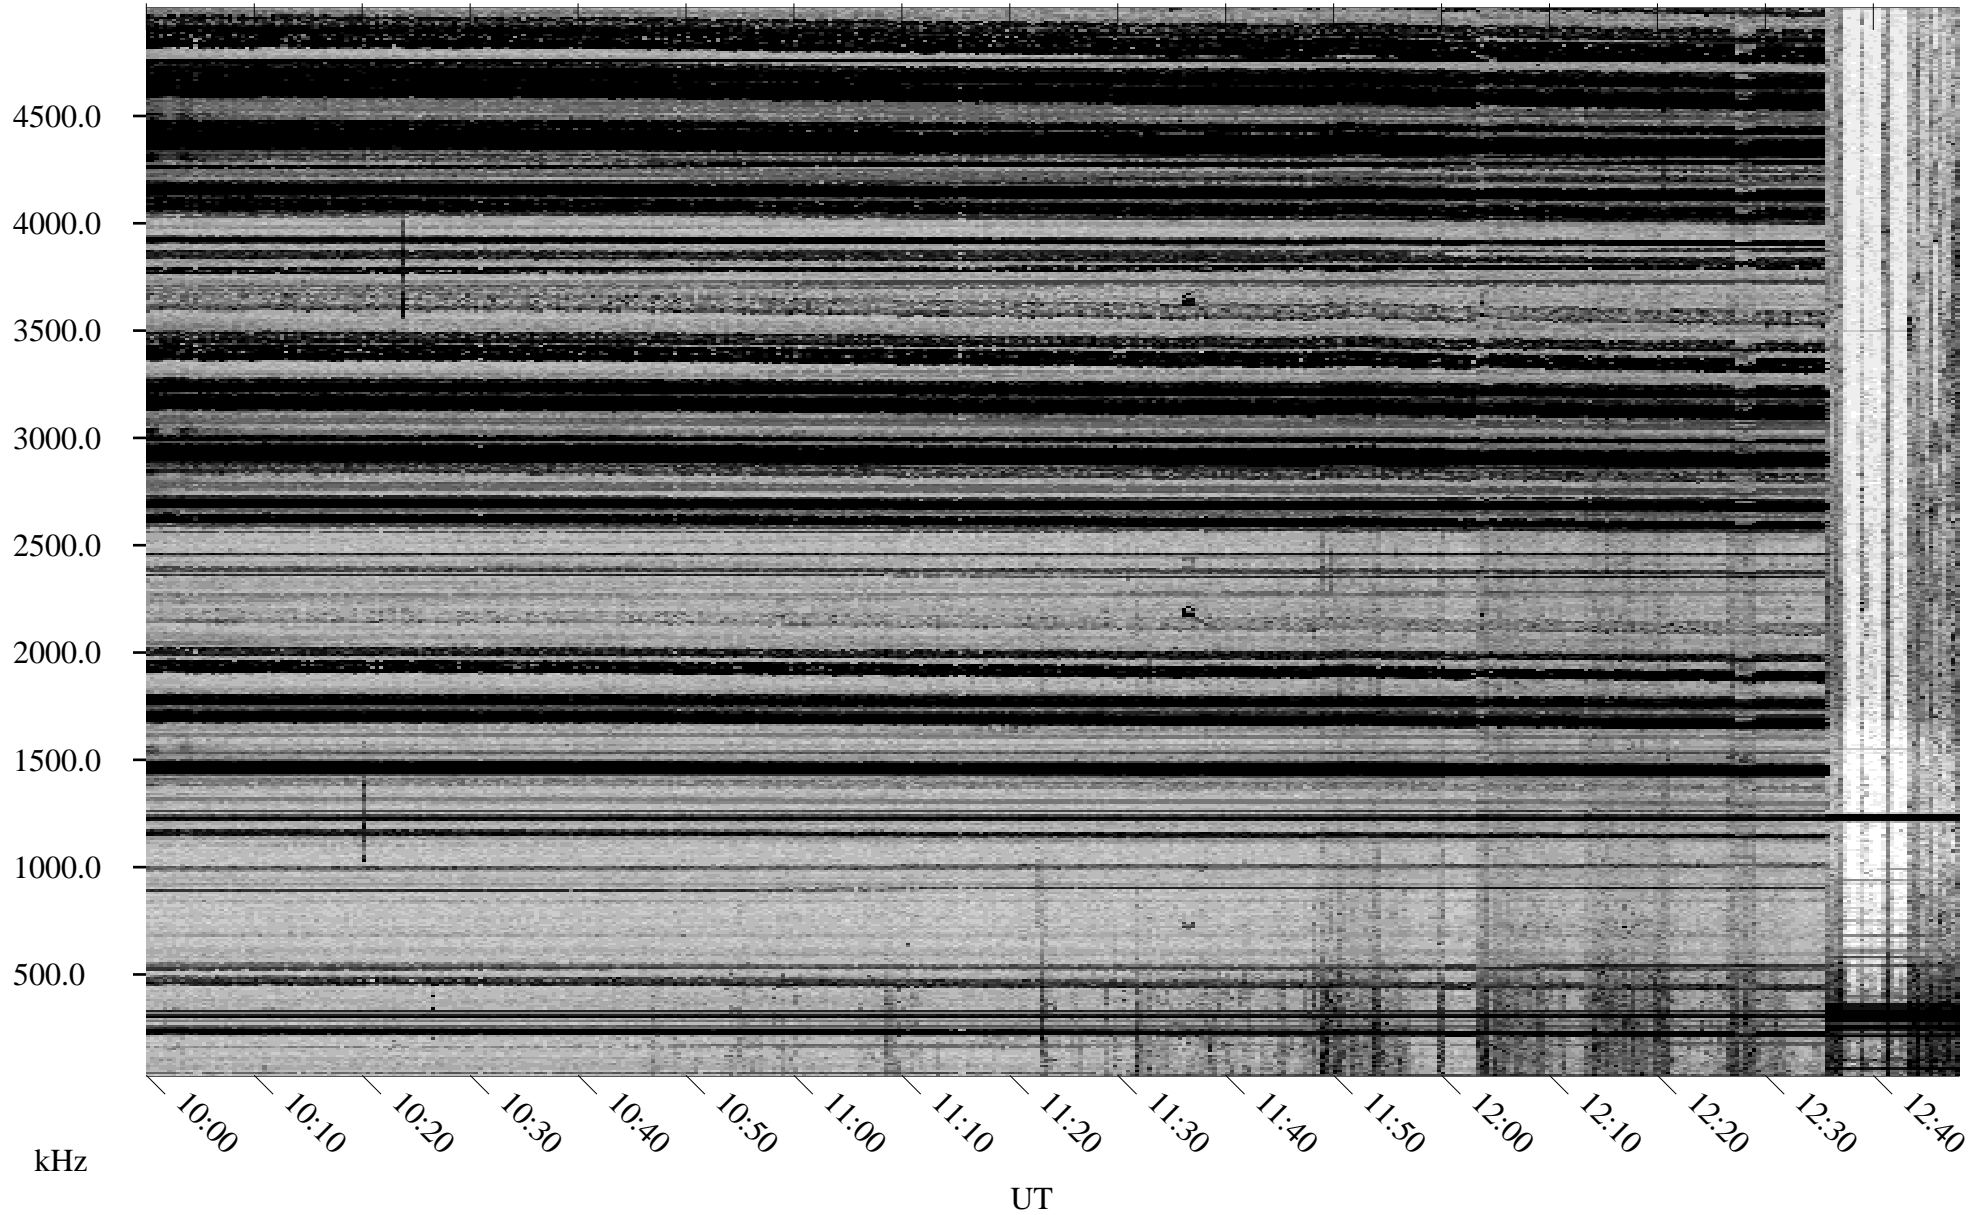

07/16/2001 Churchill, Manitoba

Linear Scale Black = 161 White = 15

ch01197l.r00m max_12

Page 1

07/16/2001 Churchill, Manitoba

Linear Scale Black = 161 White = 15

ch01197l.r00m max_12

07/17/2001 Churchill, Manitoba

Linear Scale Black = 161 White = 15

ch01197l.r00m max_12

Page 3

07/17/2001 Churchill, Manitoba

Linear Scale Black = 161 White = 15

ch01197l.r00m max_12

Page 4

07/17/2001 Churchill, Manitoba

Linear Scale Black = 161 White = 15

ch01197l.r00m max_12

Page 5

07/17/2001 Churchill, Manitoba

Linear Scale Black = 161 White = 15

ch01197l.r00m max_12

Page 6

07/17/2001 Churchill, Manitoba

Linear Scale Black = 161 White = 15

ch01197l.r00m max_12

Page 7

07/17/2001 Churchill, Manitoba

Linear Scale Black = 161 White = 15

ch01197l.r00m max_12

Page 8