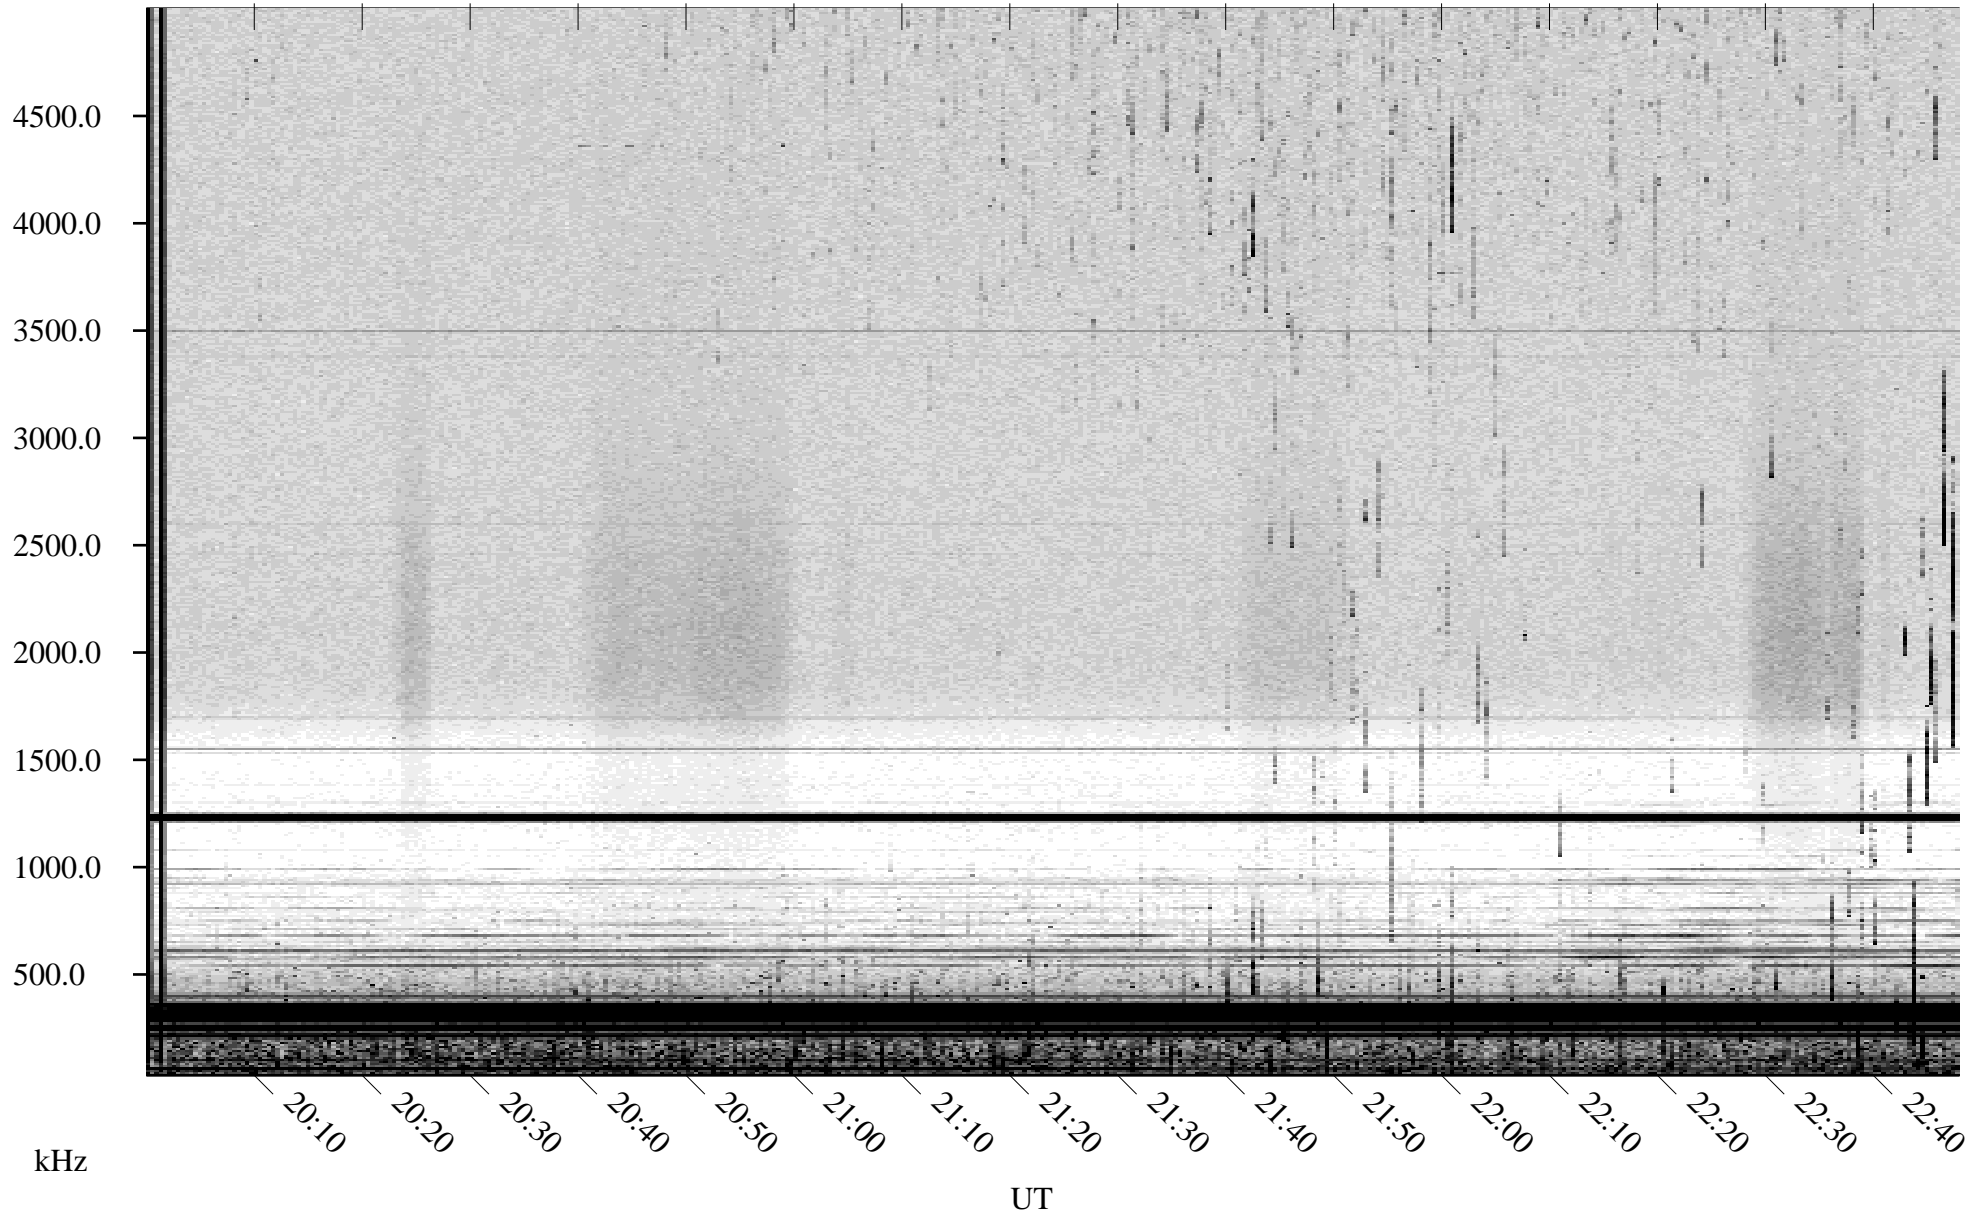

07/16/2001 Churchill, Manitoba

Linear Scale Black = 161 White = 15

ch01197l.r00m max_12

Page 1

07/16/2001 Churchill, Manitoba

Linear Scale Black = 161 White = 15

ch01197l.r00m max_12

07/17/2001 Churchill, Manitoba

Linear Scale Black = 161 White = 15

ch01197l.r00m max_12

Page 3

07/17/2001 Churchill, Manitoba

Linear Scale Black = 161 White = 15

ch01197l.r00m max_12

Page 4

07/17/2001 Churchill, Manitoba

Linear Scale Black = 161 White = 15

ch01197l.r00m max_12

Page 5

07/17/2001 Churchill, Manitoba

Linear Scale Black = 161 White = 15

ch01197l.r00m max_12

Page 6

07/17/2001 Churchill, Manitoba

Linear Scale Black = 161 White = 15

ch01197l.r00m max_12

Page 7

07/17/2001 Churchill, Manitoba

Linear Scale Black = 161 White = 15

ch01197l.r00m max_12

Page 8