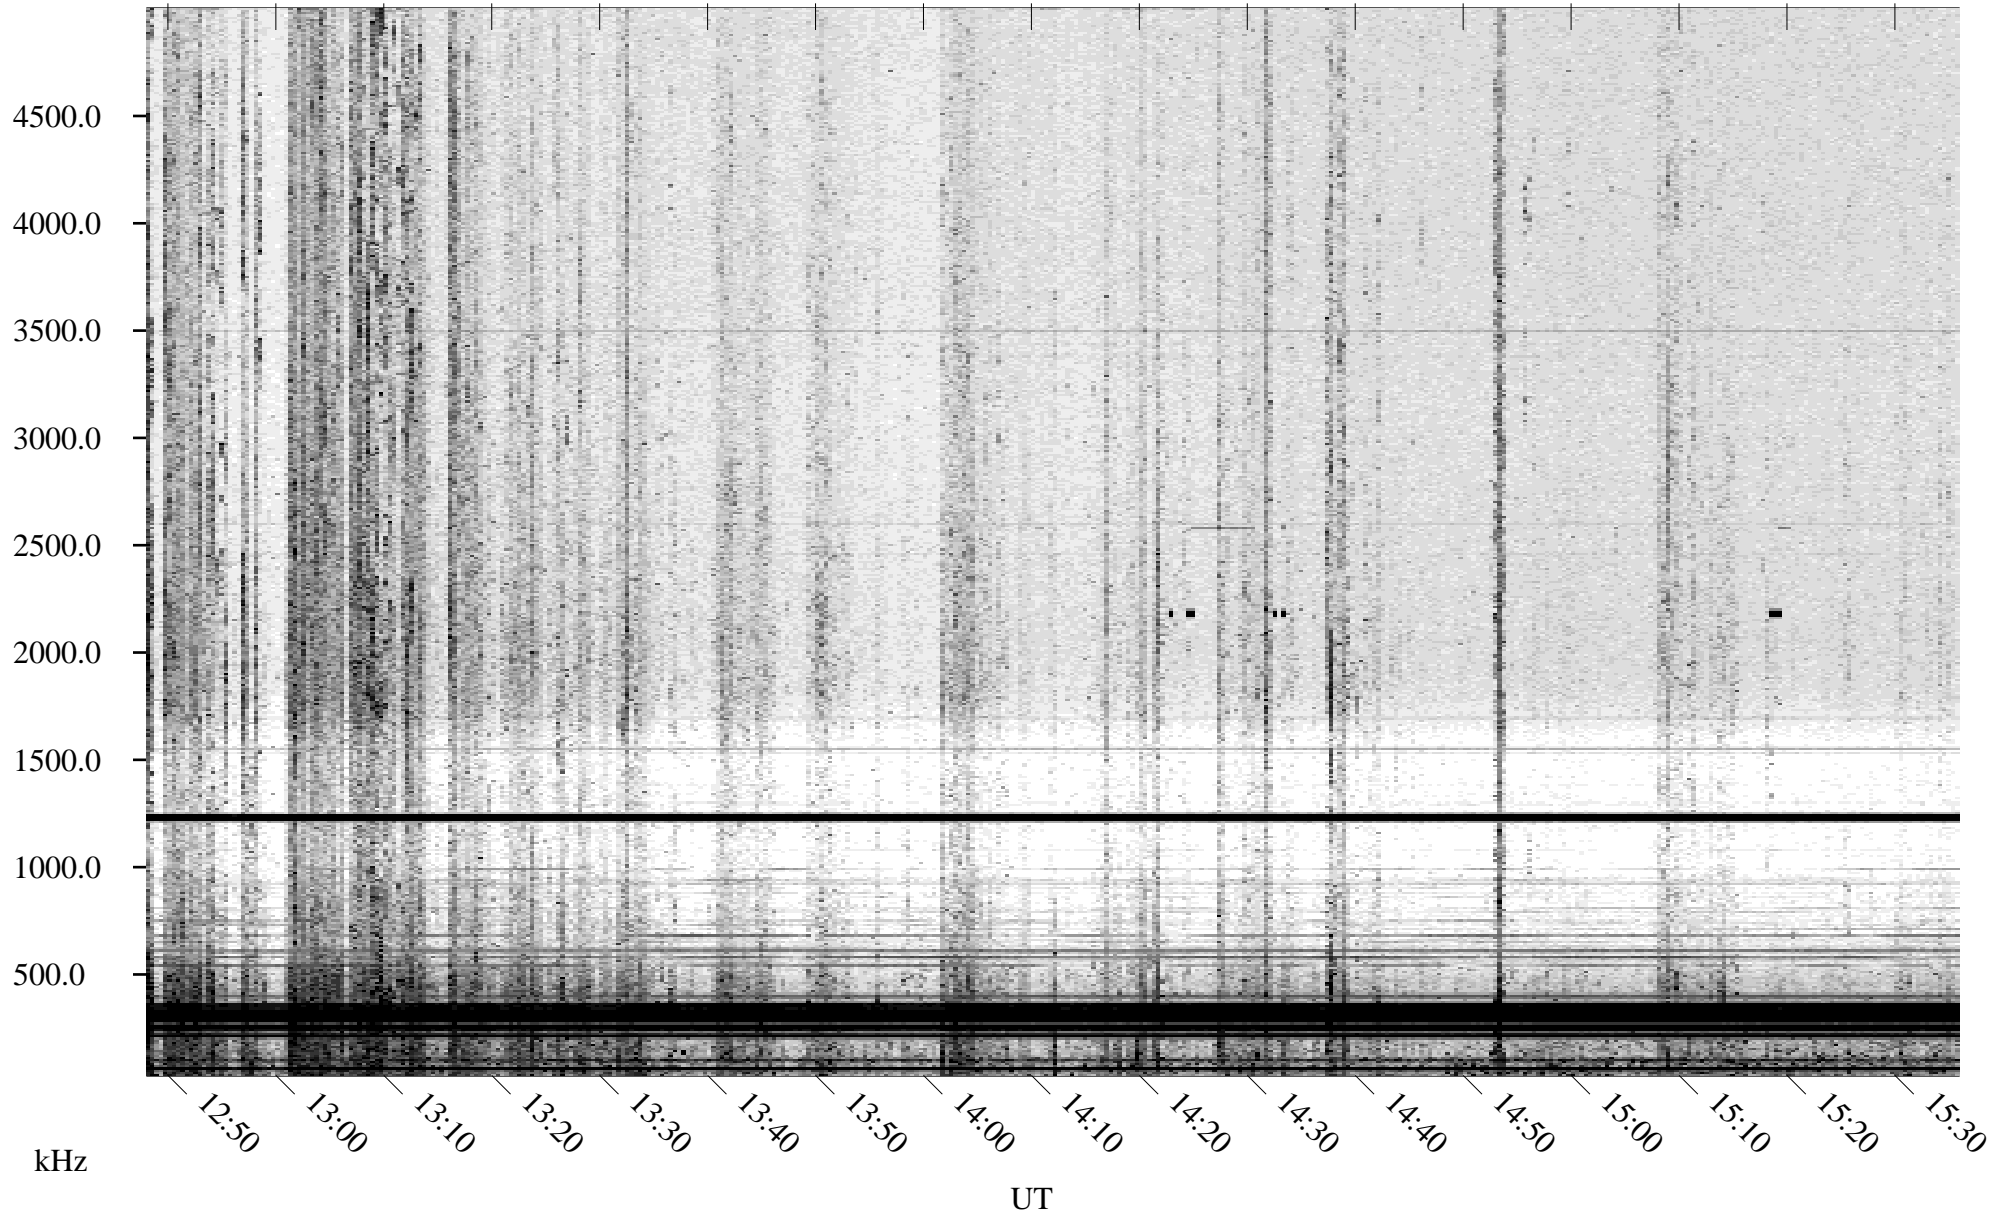

07/16/2001 Churchill, Manitoba

Linear Scale Black = 161 White = 15

ch01197l.r00m max_12

Page 1

07/16/2001 Churchill, Manitoba

Linear Scale Black = 161 White = 15

ch01197l.r00m max_12

07/17/2001 Churchill, Manitoba

Linear Scale Black = 161 White = 15

ch01197l.r00m max_12

Page 3

07/17/2001 Churchill, Manitoba

Linear Scale Black = 161 White = 15

ch01197l.r00m max_12

Page 4

07/17/2001 Churchill, Manitoba

Linear Scale Black = 161 White = 15

ch01197l.r00m max_12

Page 5

07/17/2001 Churchill, Manitoba

Linear Scale Black = 161 White = 15

ch01197l.r00m max_12

Page 6

07/17/2001 Churchill, Manitoba

Linear Scale Black = 161 White = 15

ch01197l.r00m max_12

Page 7

07/17/2001 Churchill, Manitoba

Linear Scale Black = 161 White = 15

ch01197l.r00m max_12

Page 8