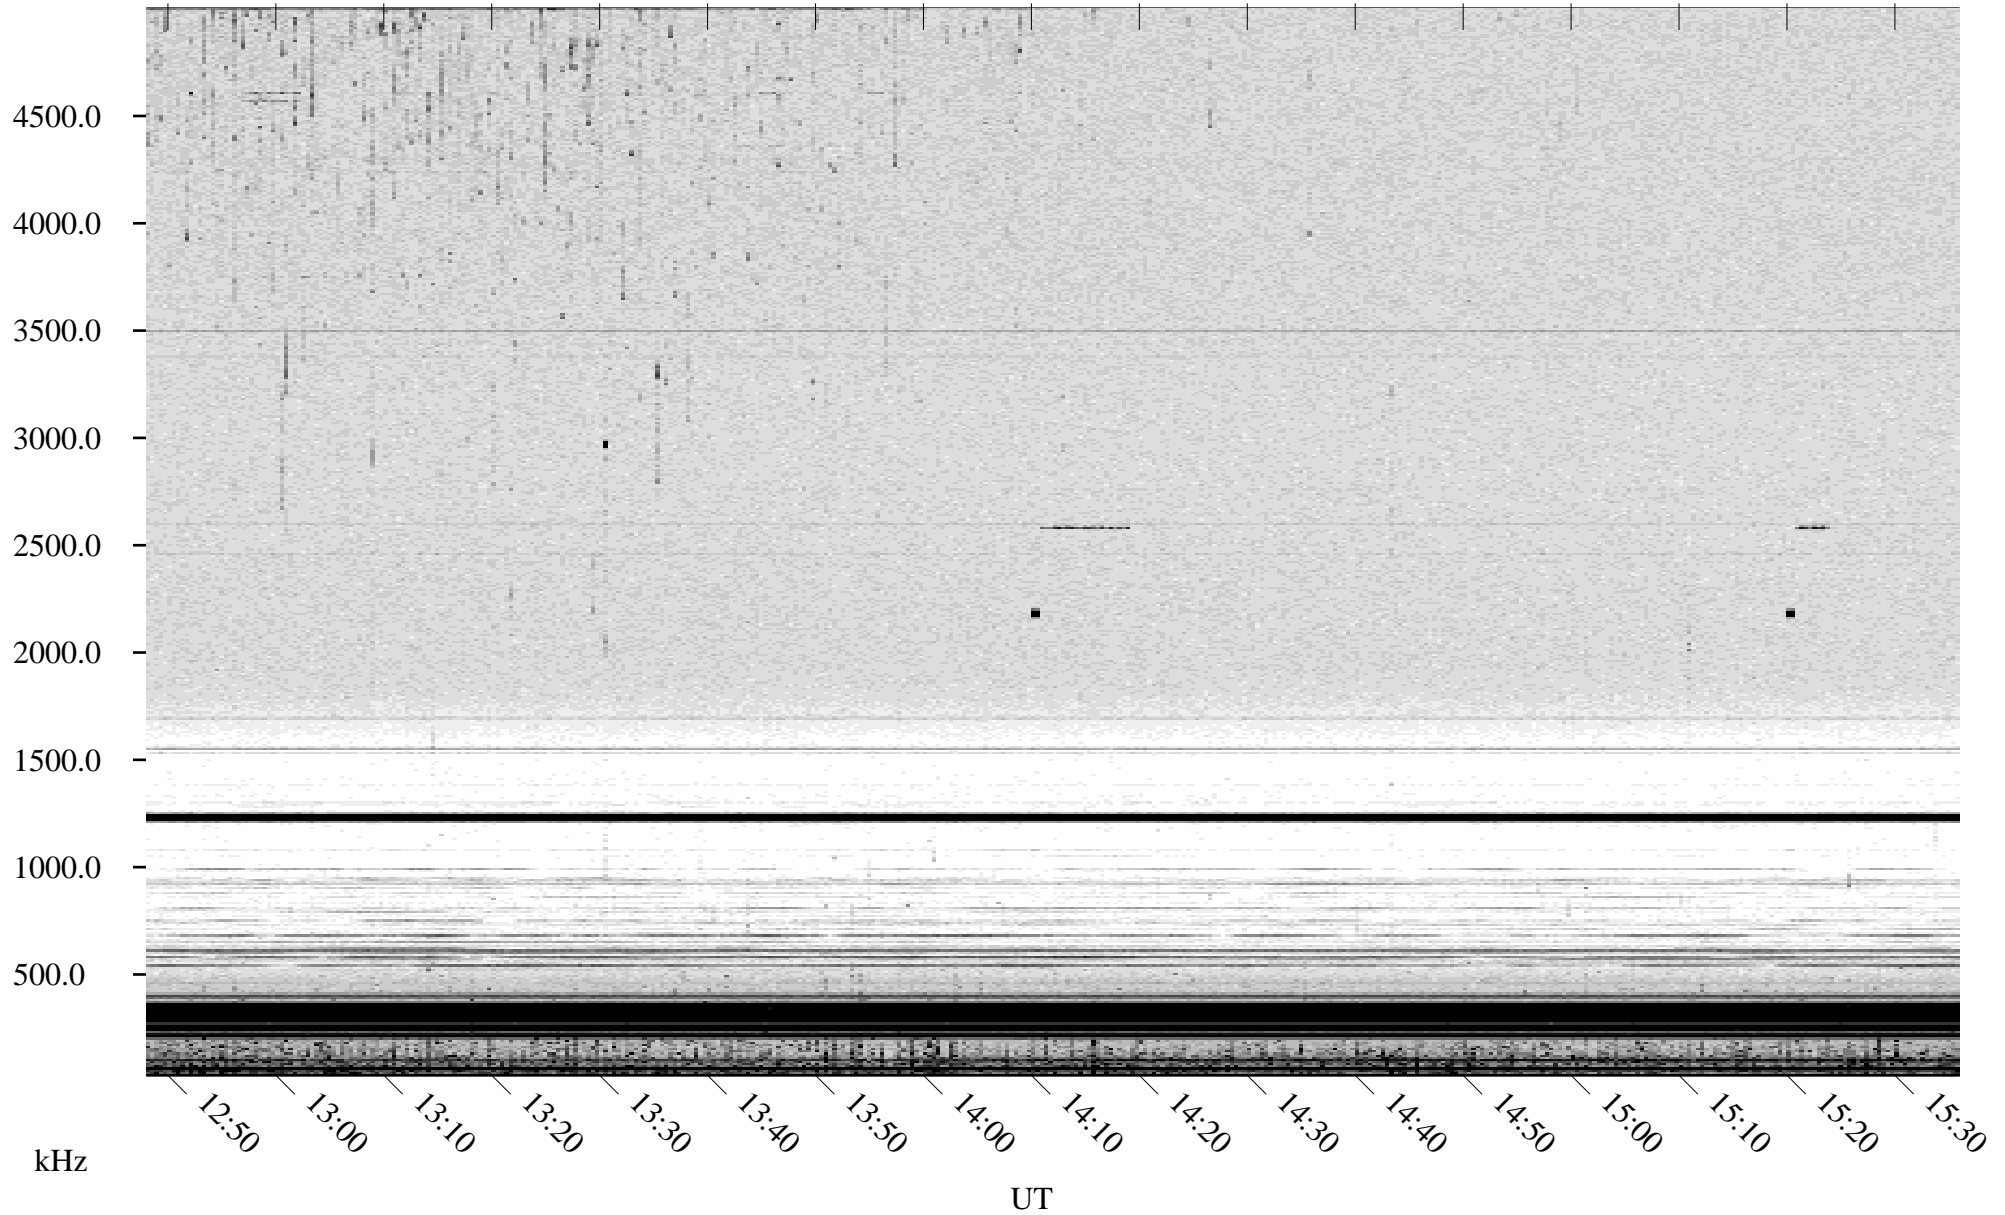

07/17/2001 Churchill, Manitoba

Linear Scale Black = 161 White = 15

ch01198l.r00m max_12

Page 1

07/17/2001 Churchill, Manitoba

Linear Scale Black = 161 White = 15

ch01198l.r00m max_12

Page 2

07/18/2001 Churchill, Manitoba

Linear Scale Black = 161 White = 15

ch01198l.r00m max_12

Page 3

07/18/2001 Churchill, Manitoba

Linear Scale Black = 161 White = 15

ch01198l.r00m max_12

Page 4

07/18/2001 Churchill, Manitoba

Linear Scale Black = 161 White = 15

ch01198l.r00m max_12

Page 5

07/18/2001 Churchill, Manitoba

Linear Scale Black = 161 White = 15

ch01198l.r00m max_12

Page 6

07/18/2001 Churchill, Manitoba

Linear Scale Black = 161 White = 15

ch01198l.r00m max_12

Page 7

07/18/2001 Churchill, Manitoba

Linear Scale Black = 161 White = 15

ch01198l.r00m max_12