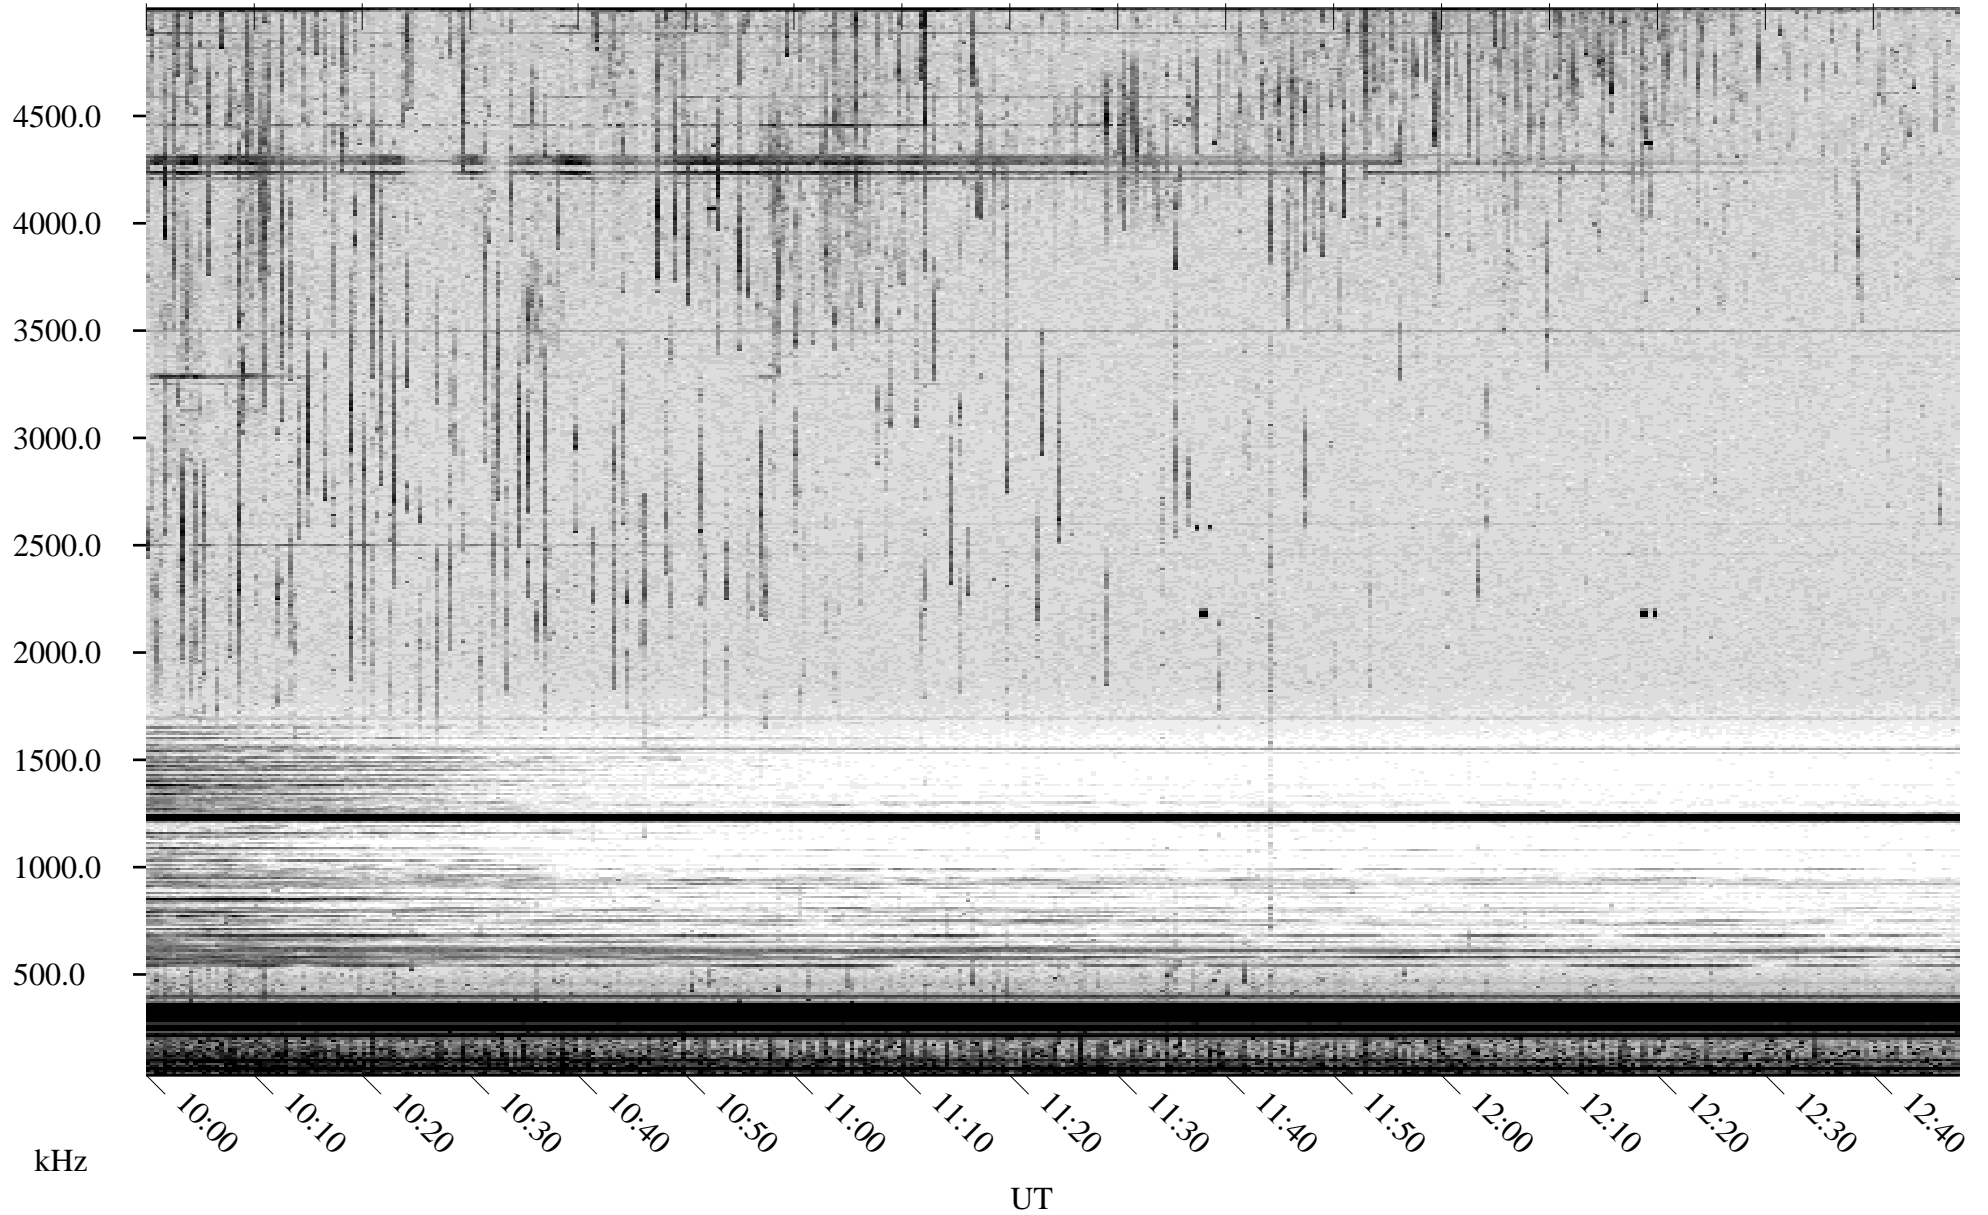

07/17/2001 Churchill, Manitoba

Linear Scale Black = 161 White = 15

ch01198l.r00m max_12

Page 1

07/17/2001 Churchill, Manitoba

Linear Scale Black = 161 White = 15

ch01198l.r00m max_12

Page 2

07/18/2001 Churchill, Manitoba

Linear Scale Black = 161 White = 15

ch01198l.r00m max_12

Page 3

07/18/2001 Churchill, Manitoba

Linear Scale Black = 161 White = 15

ch01198l.r00m max_12

Page 4

07/18/2001 Churchill, Manitoba

Linear Scale Black = 161 White = 15

ch01198l.r00m max_12

Page 5

07/18/2001 Churchill, Manitoba

Linear Scale Black = 161 White = 15

ch01198l.r00m max_12

Page 6

07/18/2001 Churchill, Manitoba

Linear Scale Black = 161 White = 15

ch01198l.r00m max_12

Page 7

07/18/2001 Churchill, Manitoba

Linear Scale Black = 161 White = 15

ch01198l.r00m max_12