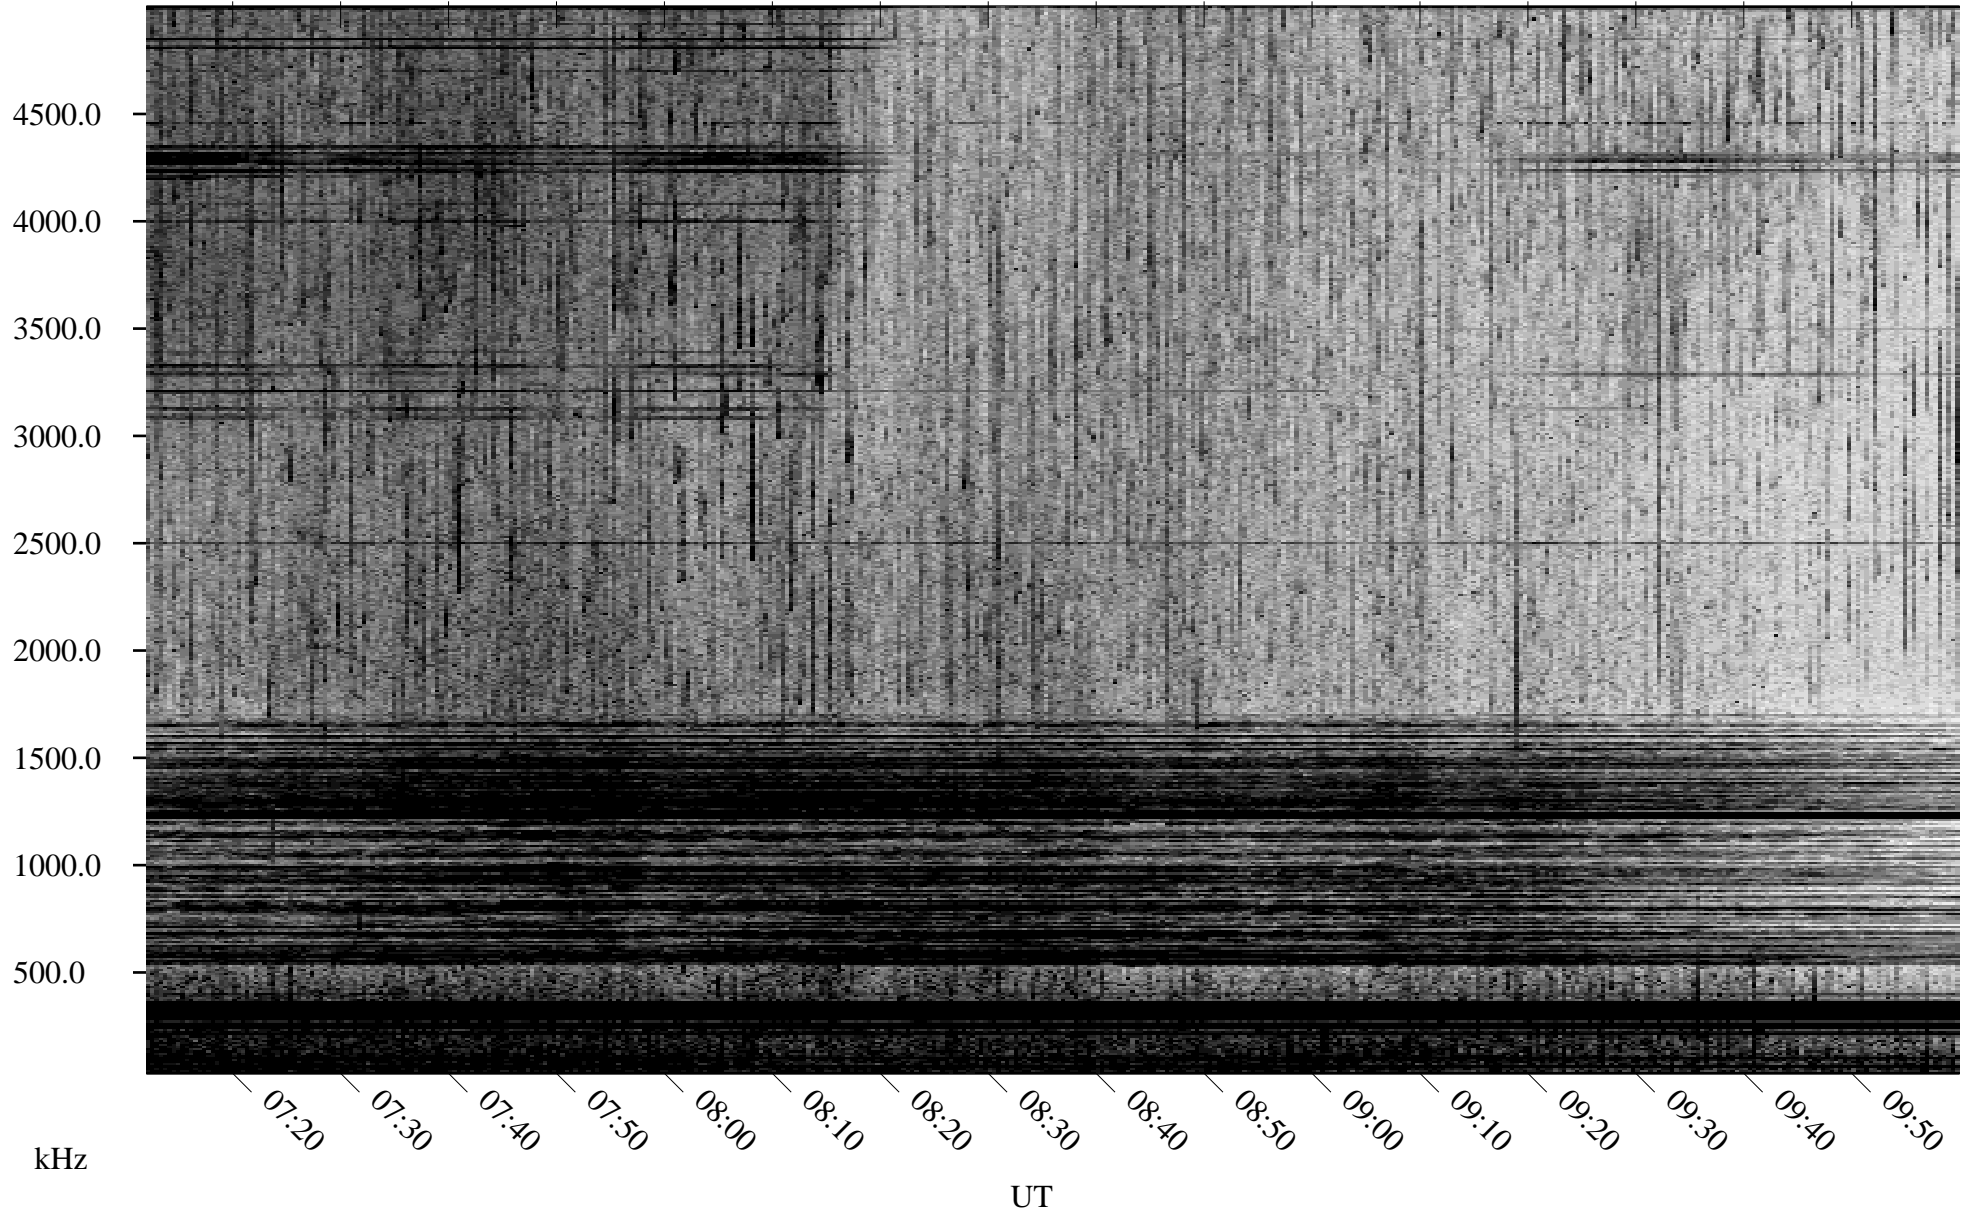

07/17/2001 Churchill, Manitoba

Linear Scale Black = 161 White = 15

ch01198l.r00m max_12

Page 1

07/17/2001 Churchill, Manitoba

Linear Scale Black = 161 White = 15

ch01198l.r00m max_12

Page 2

07/18/2001 Churchill, Manitoba

Linear Scale Black = 161 White = 15

ch01198l.r00m max_12

Page 3

07/18/2001 Churchill, Manitoba

Linear Scale Black = 161 White = 15

ch01198l.r00m max_12

Page 4

07/18/2001 Churchill, Manitoba

Linear Scale Black = 161 White = 15

ch01198l.r00m max_12

Page 5

07/18/2001 Churchill, Manitoba

Linear Scale Black = 161 White = 15

ch01198l.r00m max_12

Page 6

07/18/2001 Churchill, Manitoba

Linear Scale Black = 161 White = 15

ch01198l.r00m max_12

Page 7

07/18/2001 Churchill, Manitoba

Linear Scale Black = 161 White = 15

ch01198l.r00m max_12