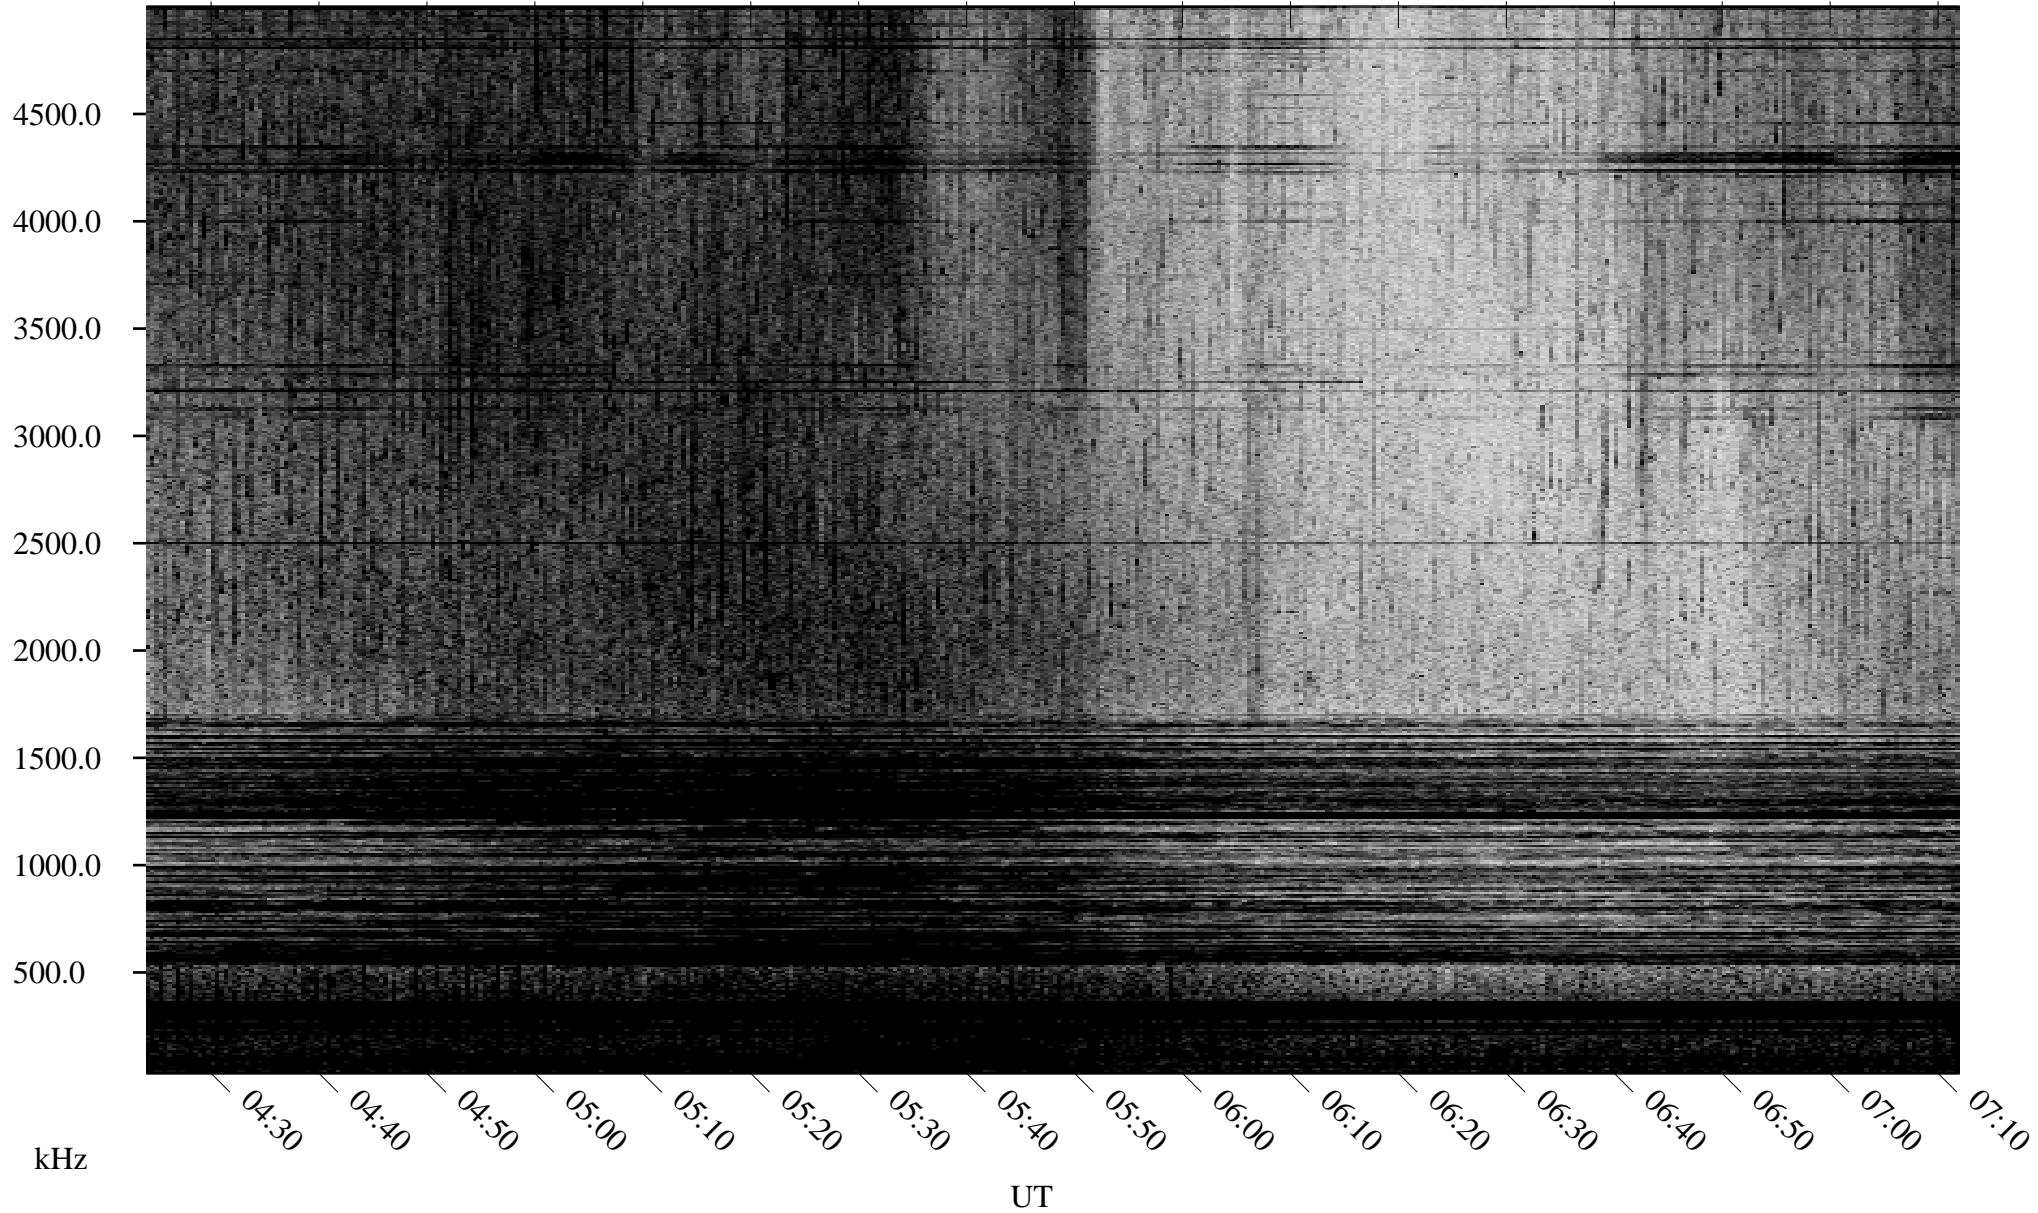

07/17/2001 Churchill, Manitoba

Linear Scale Black = 161 White = 15

ch01198l.r00m max_12

Page 1

07/17/2001 Churchill, Manitoba

Linear Scale Black = 161 White = 15

ch01198l.r00m max_12

Page 2

07/18/2001 Churchill, Manitoba

Linear Scale Black = 161 White = 15

ch01198l.r00m max_12

Page 3

07/18/2001 Churchill, Manitoba

Linear Scale Black = 161 White = 15

ch01198l.r00m max_12

Page 4

07/18/2001 Churchill, Manitoba

Linear Scale Black = 161 White = 15

ch01198l.r00m max_12

Page 5

07/18/2001 Churchill, Manitoba

Linear Scale Black = 161 White = 15

ch01198l.r00m max_12

Page 6

07/18/2001 Churchill, Manitoba

Linear Scale Black = 161 White = 15

ch01198l.r00m max_12

Page 7

07/18/2001 Churchill, Manitoba

Linear Scale Black = 161 White = 15

ch01198l.r00m max_12