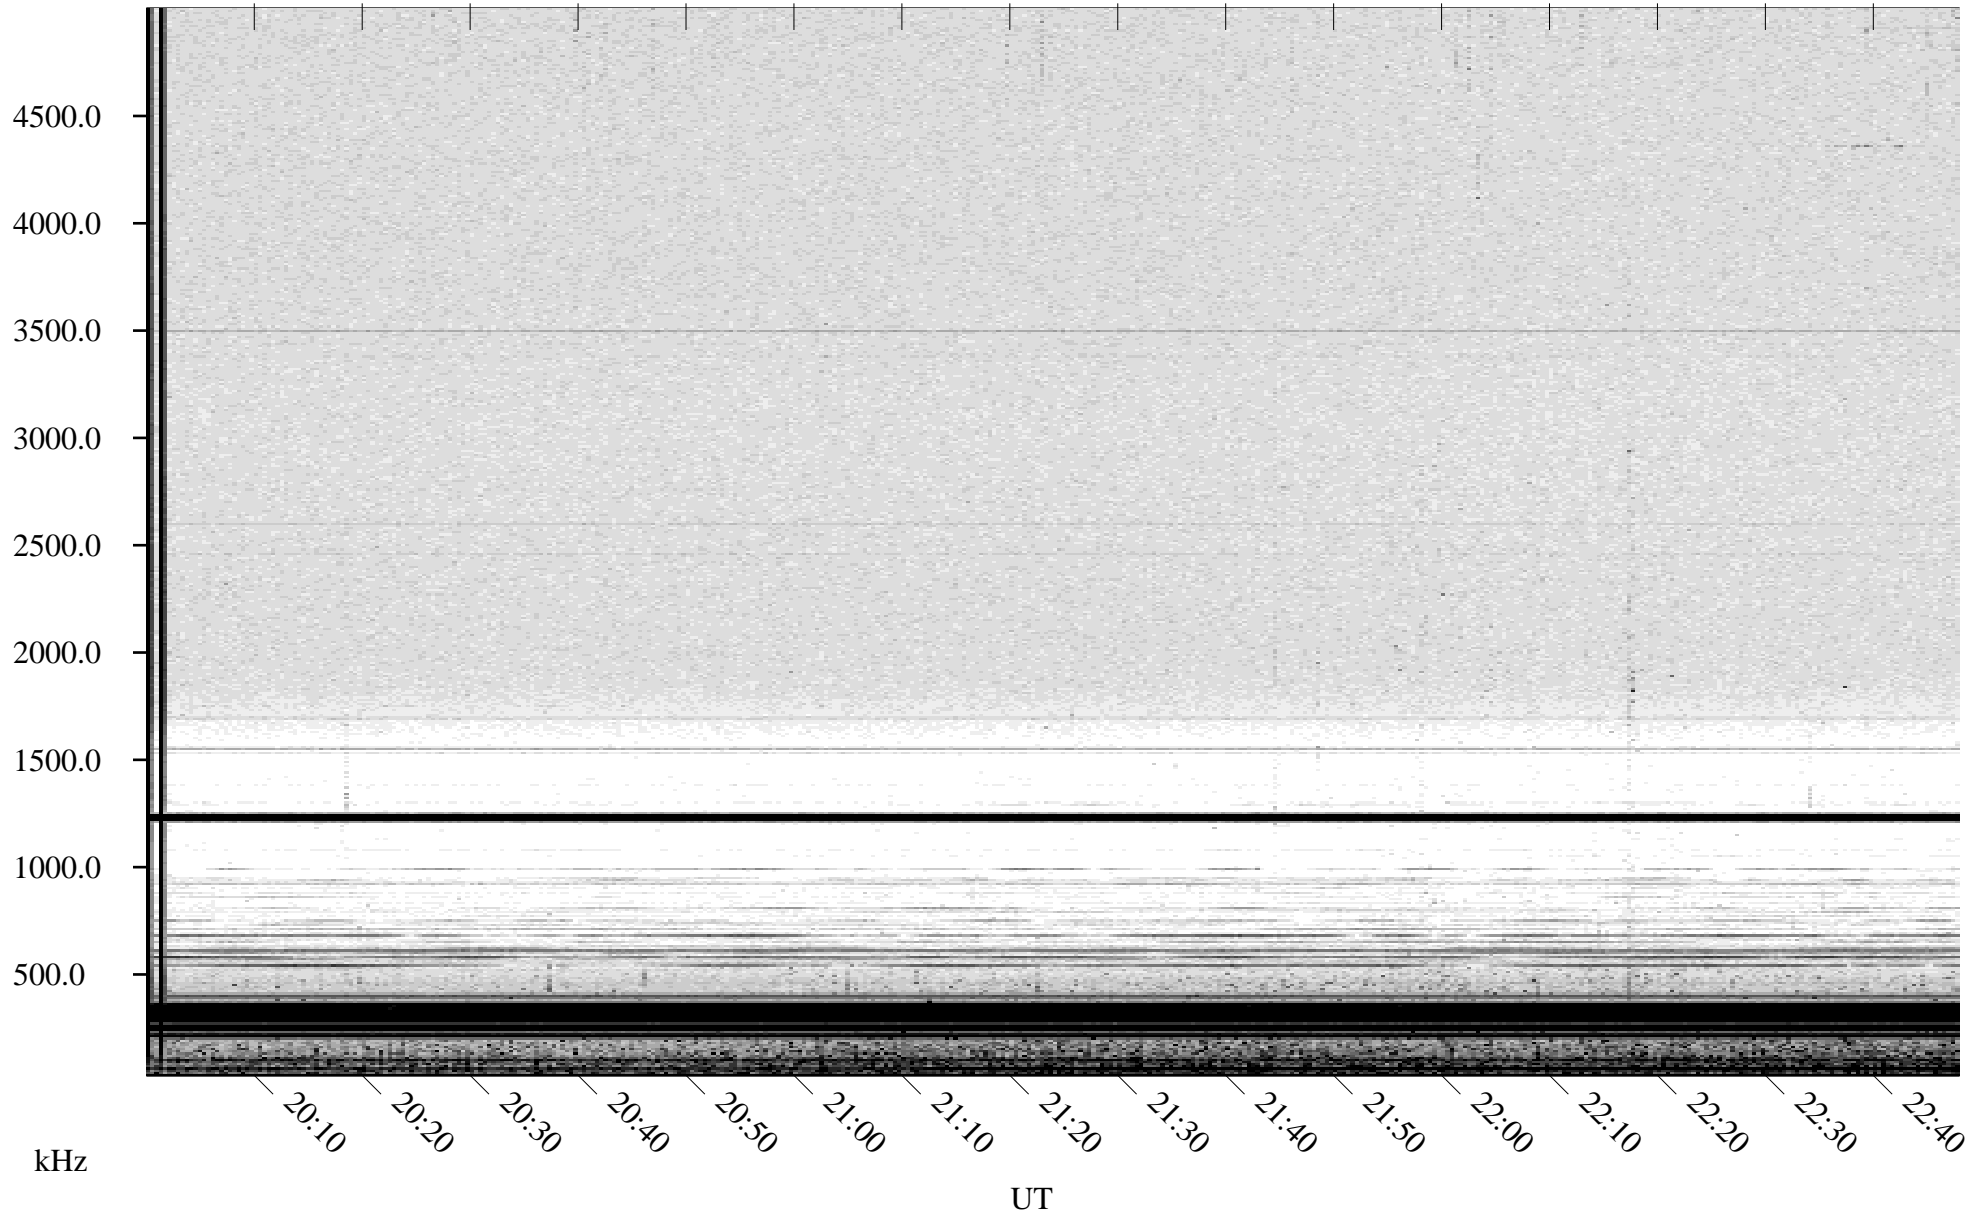

07/17/2001 Churchill, Manitoba

Linear Scale Black = 161 White = 15

ch01198l.r00m max_12

Page 1

07/17/2001 Churchill, Manitoba

Linear Scale Black = 161 White = 15

ch01198l.r00m max_12

Page 2

07/18/2001 Churchill, Manitoba

Linear Scale Black = 161 White = 15

ch01198l.r00m max_12

Page 3

07/18/2001 Churchill, Manitoba

Linear Scale Black = 161 White = 15

ch01198l.r00m max_12

Page 4

07/18/2001 Churchill, Manitoba

Linear Scale Black = 161 White = 15

ch01198l.r00m max_12

Page 5

07/18/2001 Churchill, Manitoba

Linear Scale Black = 161 White = 15

ch01198l.r00m max_12

Page 6

07/18/2001 Churchill, Manitoba

Linear Scale Black = 161 White = 15

ch01198l.r00m max_12

Page 7

07/18/2001 Churchill, Manitoba

Linear Scale Black = 161 White = 15

ch01198l.r00m max_12