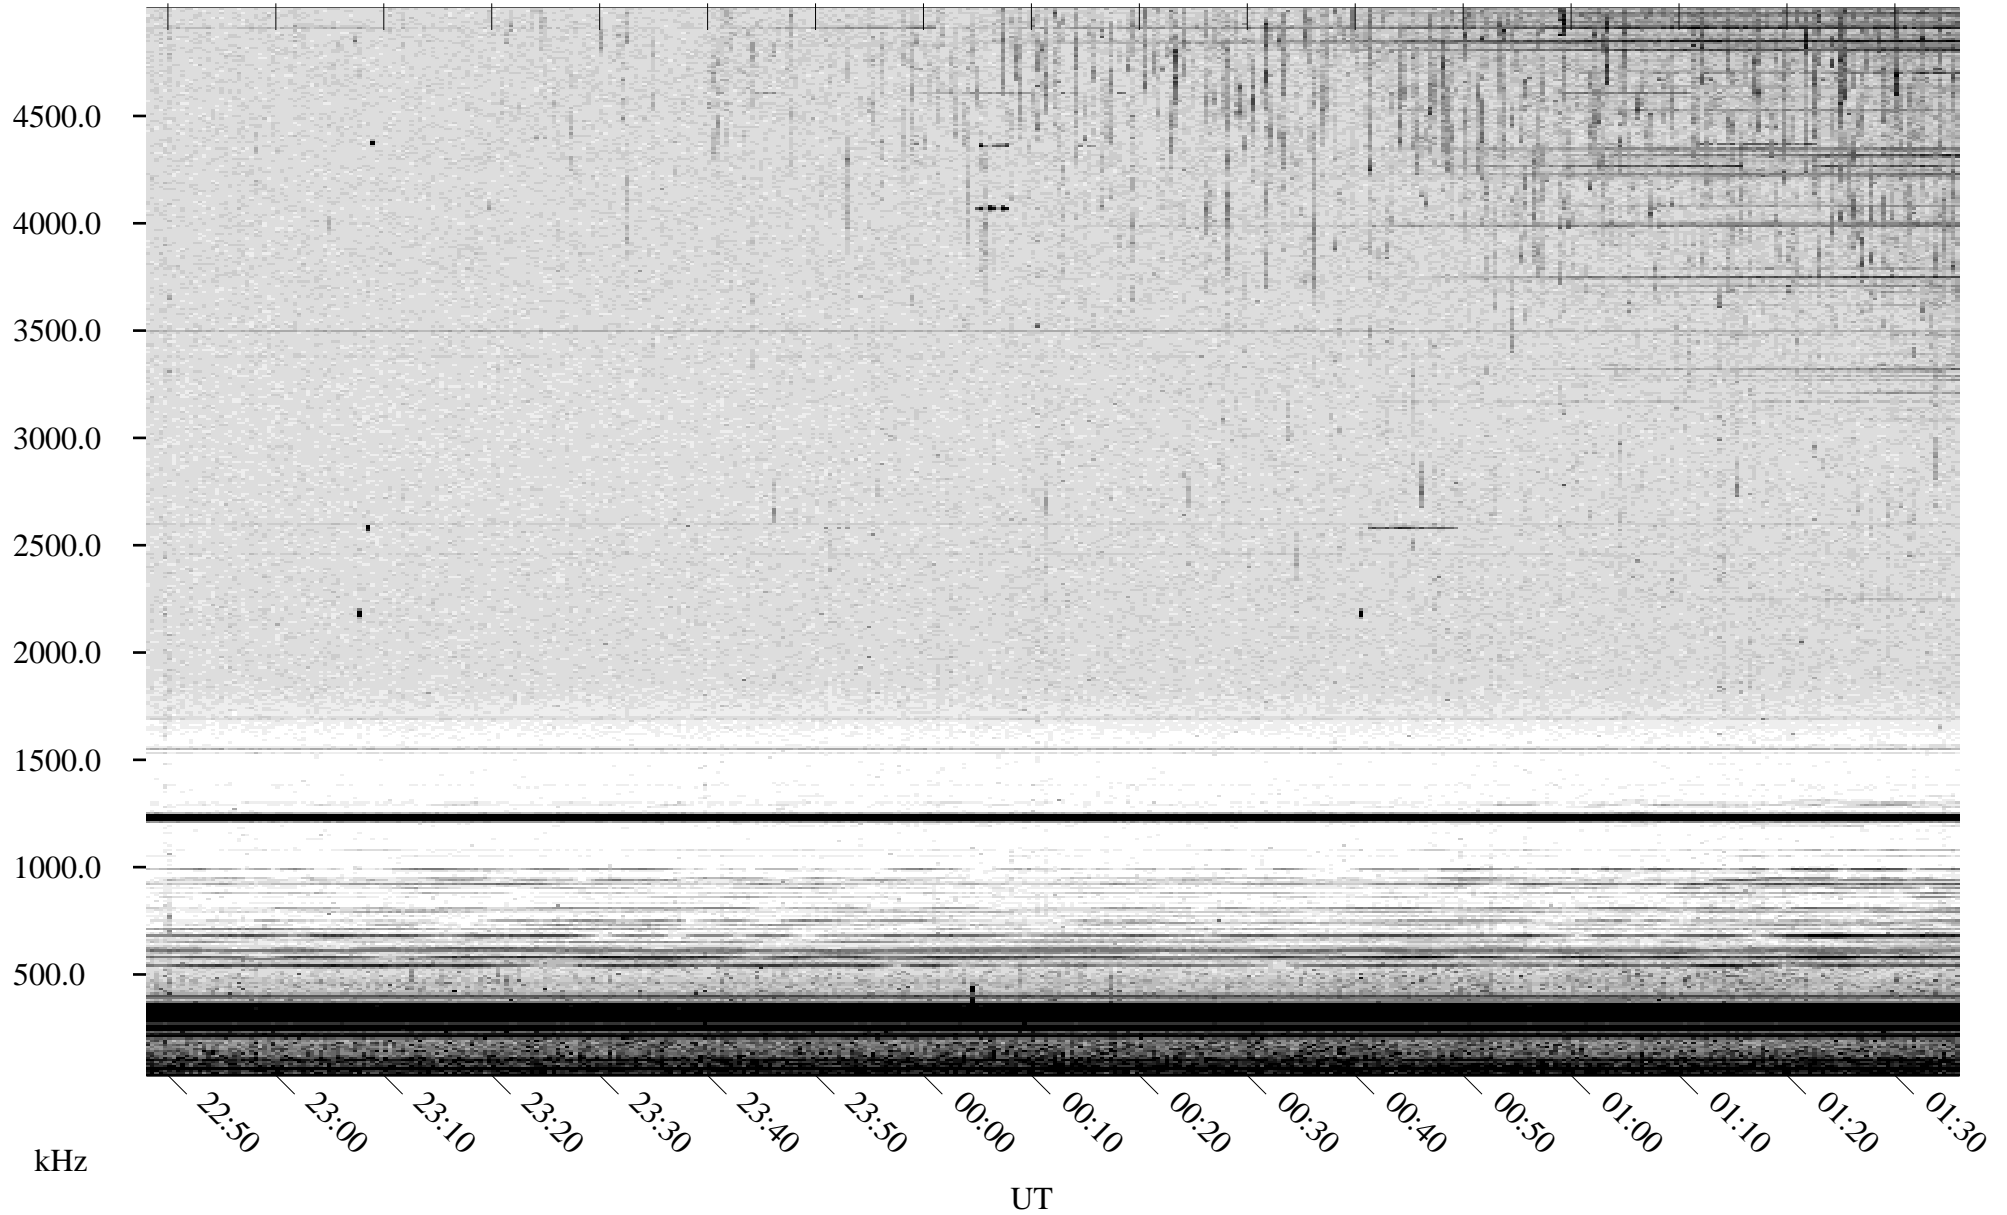

07/17/2001 Churchill, Manitoba

Linear Scale Black = 161 White = 15

ch01198l.r00m max_12

Page 1

07/17/2001 Churchill, Manitoba

Linear Scale Black = 161 White = 15

ch01198l.r00m max_12

Page 2

07/18/2001 Churchill, Manitoba

Linear Scale Black = 161 White = 15

ch01198l.r00m max_12

Page 3

07/18/2001 Churchill, Manitoba

Linear Scale Black = 161 White = 15

ch01198l.r00m max_12

Page 4

07/18/2001 Churchill, Manitoba

Linear Scale Black = 161 White = 15

ch01198l.r00m max_12

Page 5

07/18/2001 Churchill, Manitoba

Linear Scale Black = 161 White = 15

ch01198l.r00m max_12

Page 6

07/18/2001 Churchill, Manitoba

Linear Scale Black = 161 White = 15

ch01198l.r00m max_12

Page 7

07/18/2001 Churchill, Manitoba

Linear Scale Black = 161 White = 15

ch01198l.r00m max_12