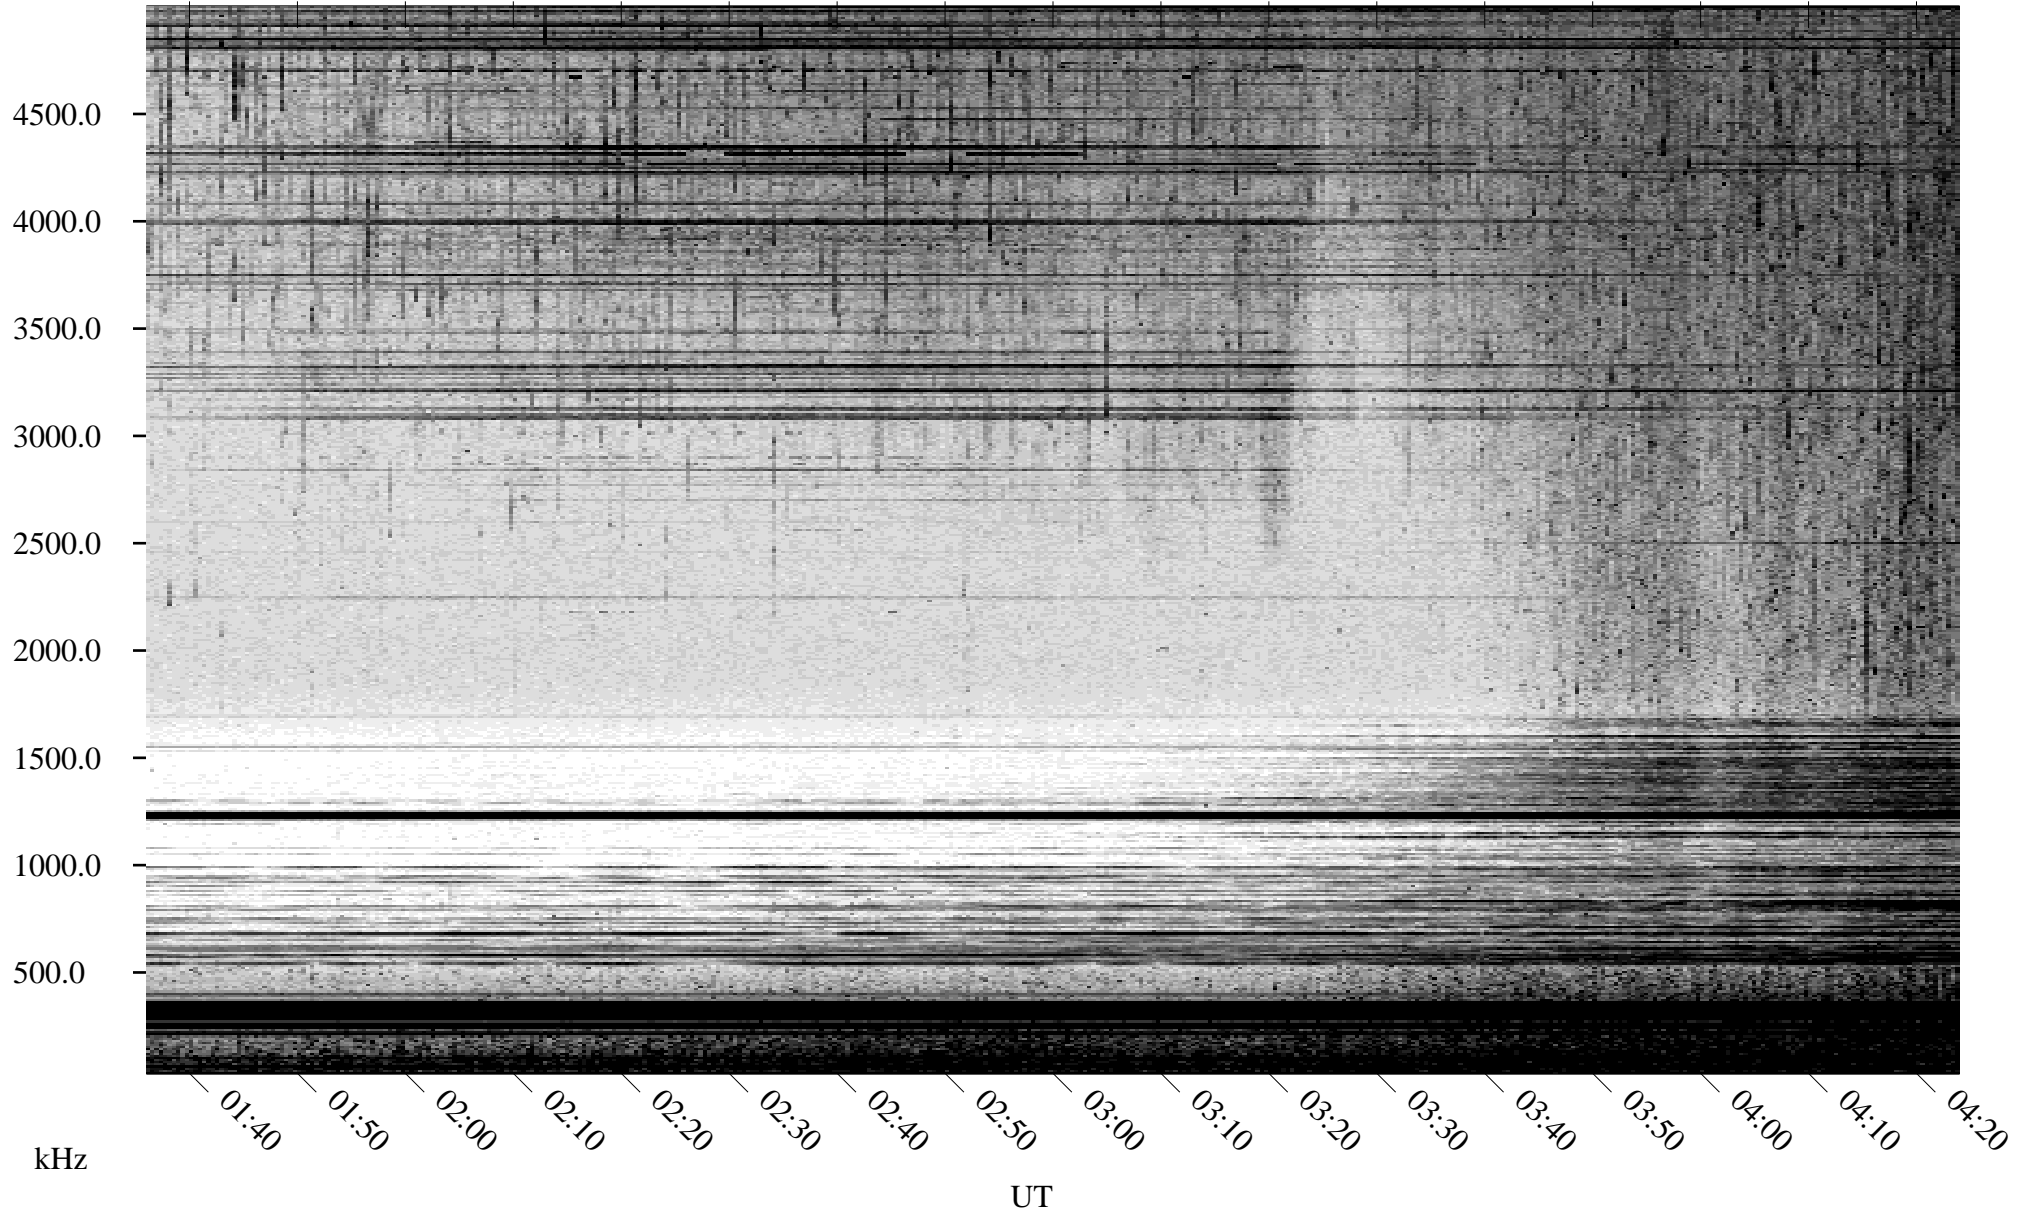

07/17/2001 Churchill, Manitoba

Linear Scale Black = 161 White = 15

ch01198l.r00m max_12

Page 1

07/17/2001 Churchill, Manitoba

Linear Scale Black = 161 White = 15

ch01198l.r00m max_12

Page 2

07/18/2001 Churchill, Manitoba

Linear Scale Black = 161 White = 15

ch01198l.r00m max_12

Page 3

07/18/2001 Churchill, Manitoba

Linear Scale Black = 161 White = 15

ch01198l.r00m max_12

Page 4

07/18/2001 Churchill, Manitoba

Linear Scale Black = 161 White = 15

ch01198l.r00m max_12

Page 5

07/18/2001 Churchill, Manitoba

Linear Scale Black = 161 White = 15

ch01198l.r00m max_12

Page 6

07/18/2001 Churchill, Manitoba

Linear Scale Black = 161 White = 15

ch01198l.r00m max_12

Page 7

07/18/2001 Churchill, Manitoba

Linear Scale Black = 161 White = 15

ch01198l.r00m max_12