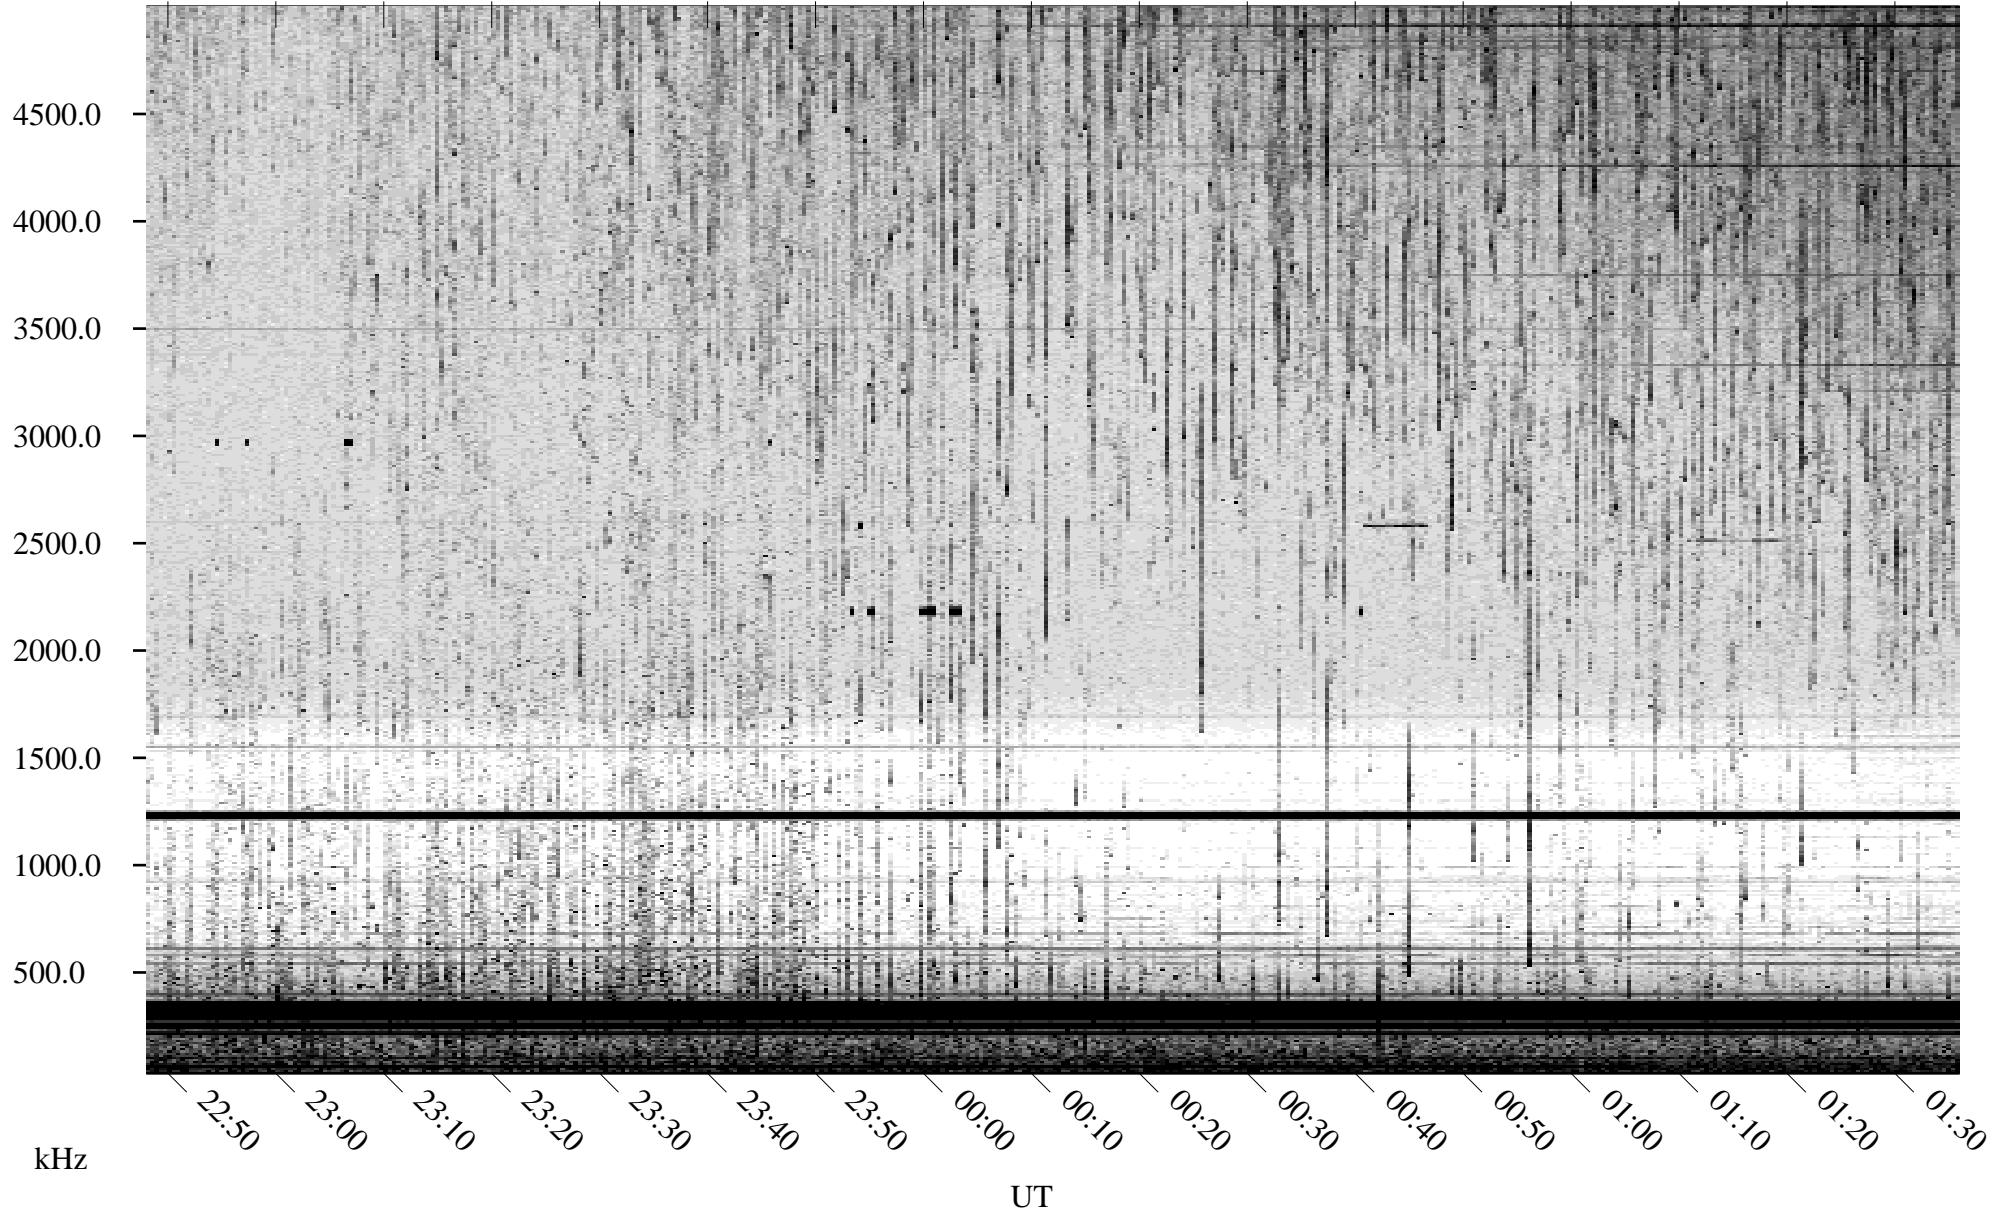

07/18/2001 Churchill, Manitoba

Linear Scale Black = 161 White = 15

ch01199l.r00m max_12

Page 1

07/18/2001 Churchill, Manitoba

Linear Scale Black = 161 White = 15

ch01199l.r00m max_12

Page 2

07/19/2001 Churchill, Manitoba

Linear Scale Black = 161 White = 15

ch01199l.r00m max_12

Page 3

07/19/2001 Churchill, Manitoba

Linear Scale Black = 161 White = 15

ch01199l.r00m max_12

Page 4

07/19/2001 Churchill, Manitoba

Linear Scale Black = 161 White = 15

ch01199l.r00m max_12

Page 5

07/19/2001 Churchill, Manitoba

Linear Scale Black = 161 White = 15

ch01199l.r00m max_12

Page 6

07/19/2001 Churchill, Manitoba

Linear Scale Black = 161 White = 15

ch01199l.r00m max_12

Page 7

07/19/2001 Churchill, Manitoba

Linear Scale Black = 161 White = 15

ch01199l.r00m max_12

Page 8