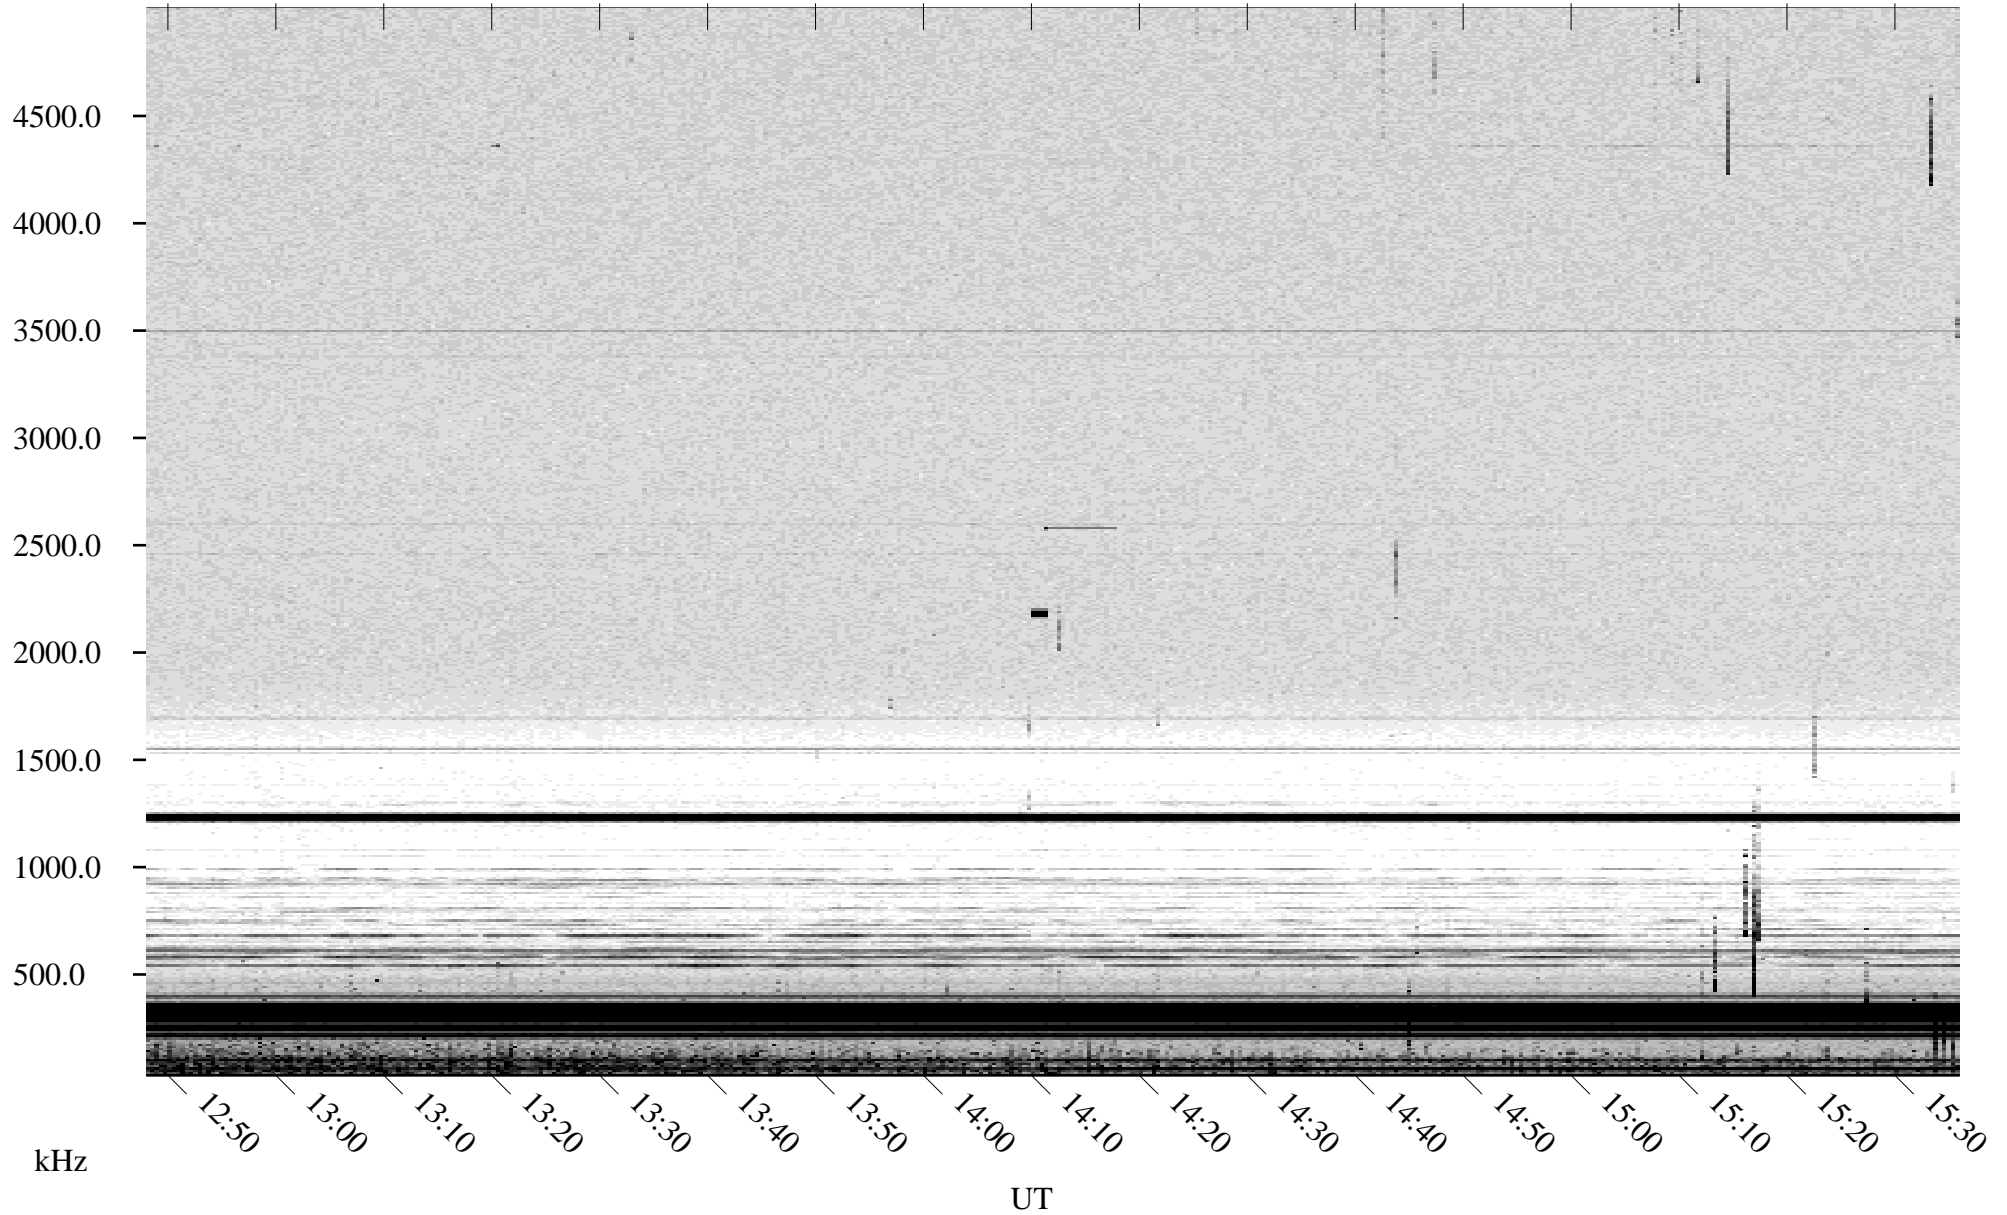

07/18/2001 Churchill, Manitoba

Linear Scale Black = 161 White = 15

ch01199l.r00m max_12

Page 1

07/18/2001 Churchill, Manitoba

Linear Scale Black = 161 White = 15

ch01199l.r00m max_12

Page 2

07/19/2001 Churchill, Manitoba

Linear Scale Black = 161 White = 15

ch01199l.r00m max_12

Page 3

07/19/2001 Churchill, Manitoba

Linear Scale Black = 161 White = 15

ch01199l.r00m max_12

Page 4

07/19/2001 Churchill, Manitoba

Linear Scale Black = 161 White = 15

ch01199l.r00m max_12

Page 5

07/19/2001 Churchill, Manitoba

Linear Scale Black = 161 White = 15

ch01199l.r00m max_12

Page 6

07/19/2001 Churchill, Manitoba

Linear Scale Black = 161 White = 15

ch01199l.r00m max_12

Page 7

07/19/2001 Churchill, Manitoba

Linear Scale Black = 161 White = 15

ch01199l.r00m max_12

Page 8