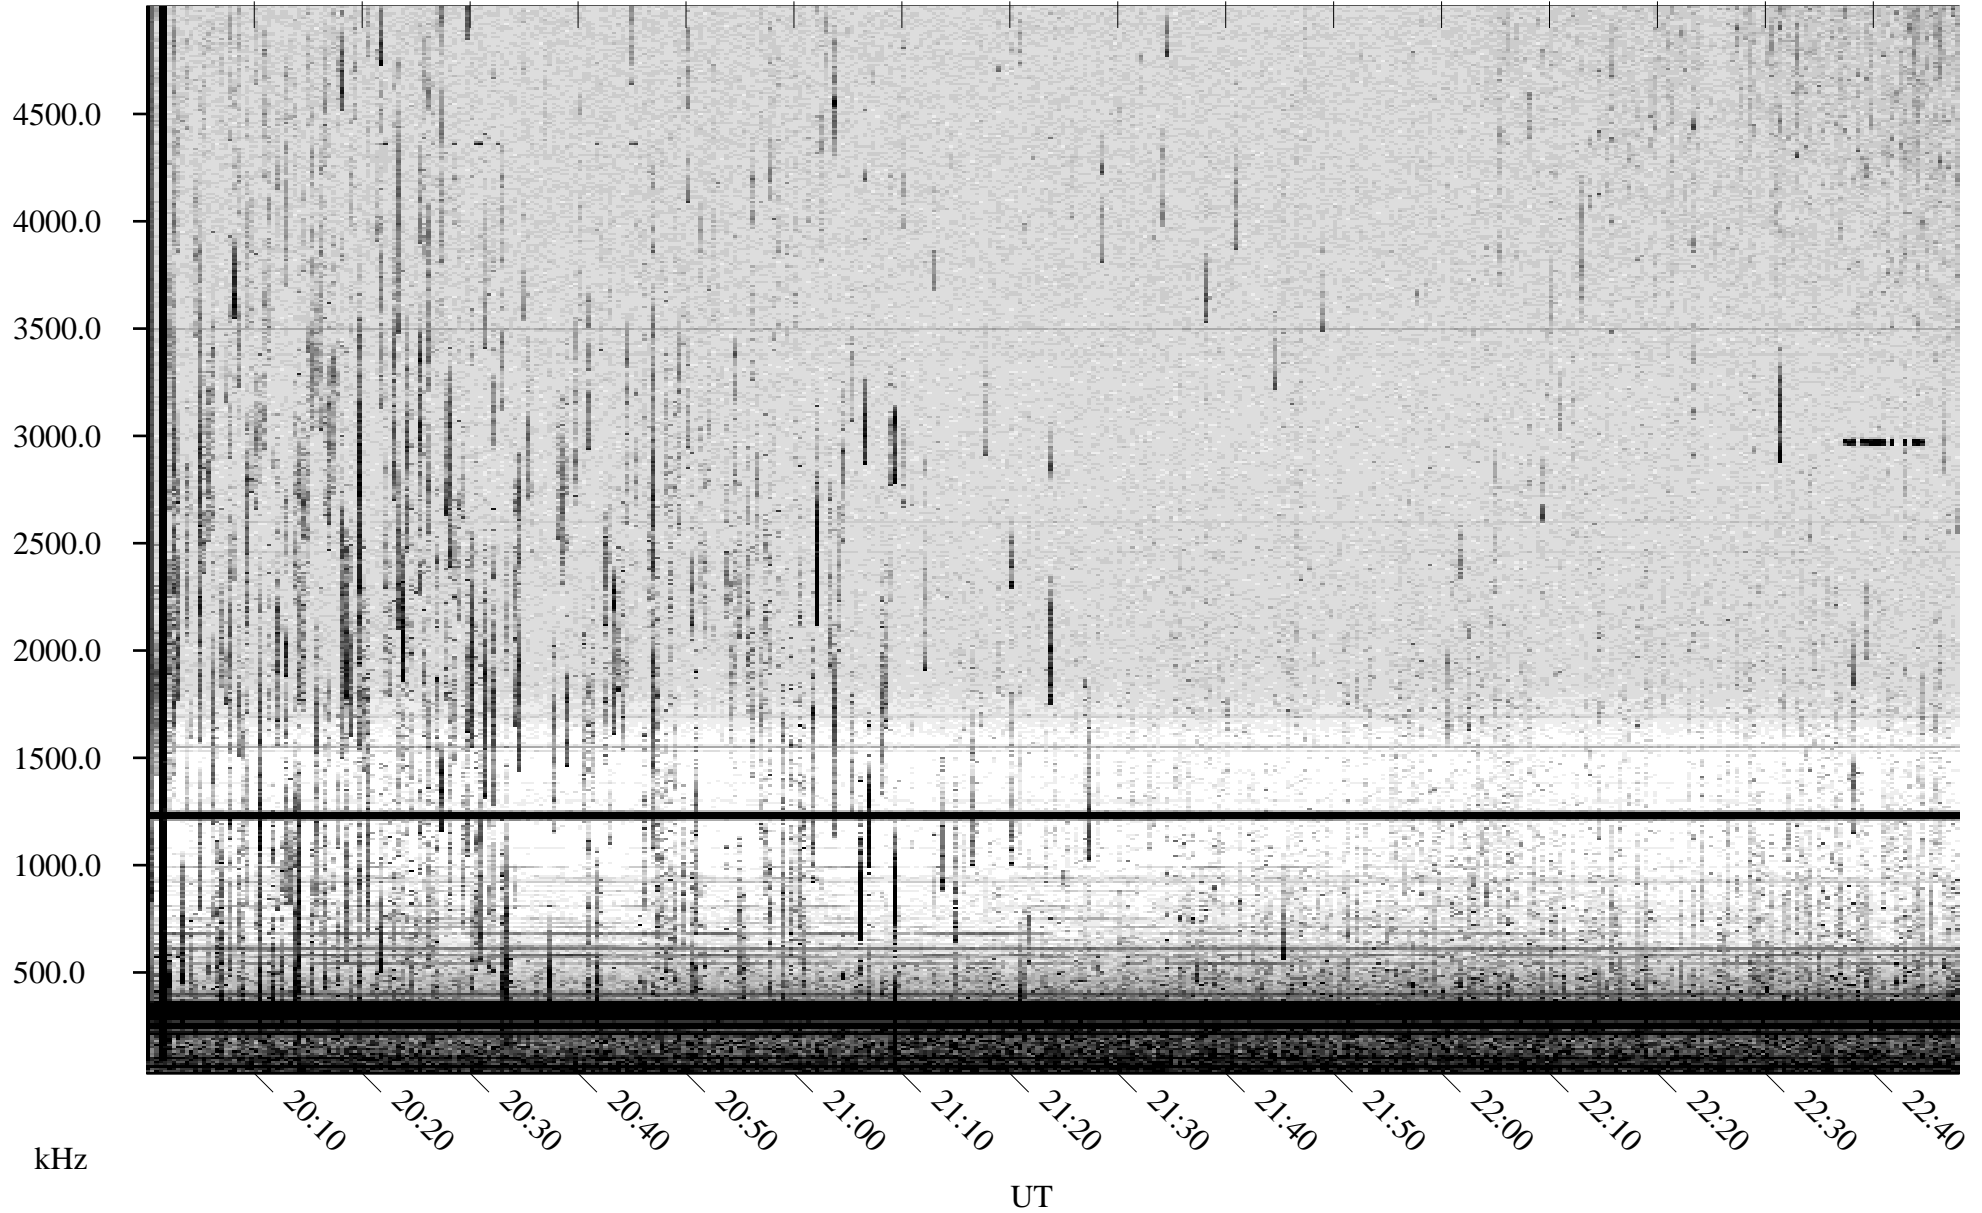

07/18/2001 Churchill, Manitoba

Linear Scale Black = 161 White = 15

ch01199l.r00m max_12

Page 1

07/18/2001 Churchill, Manitoba

Linear Scale Black = 161 White = 15

ch01199l.r00m max_12

Page 2

07/19/2001 Churchill, Manitoba

Linear Scale Black = 161 White = 15

ch01199l.r00m max_12

Page 3

07/19/2001 Churchill, Manitoba

Linear Scale Black = 161 White = 15

ch01199l.r00m max_12

Page 4

07/19/2001 Churchill, Manitoba

Linear Scale Black = 161 White = 15

ch01199l.r00m max_12

Page 5

07/19/2001 Churchill, Manitoba

Linear Scale Black = 161 White = 15

ch01199l.r00m max_12

Page 6

07/19/2001 Churchill, Manitoba

Linear Scale Black = 161 White = 15

ch01199l.r00m max_12

Page 7

07/19/2001 Churchill, Manitoba

Linear Scale Black = 161 White = 15

ch01199l.r00m max_12

Page 8