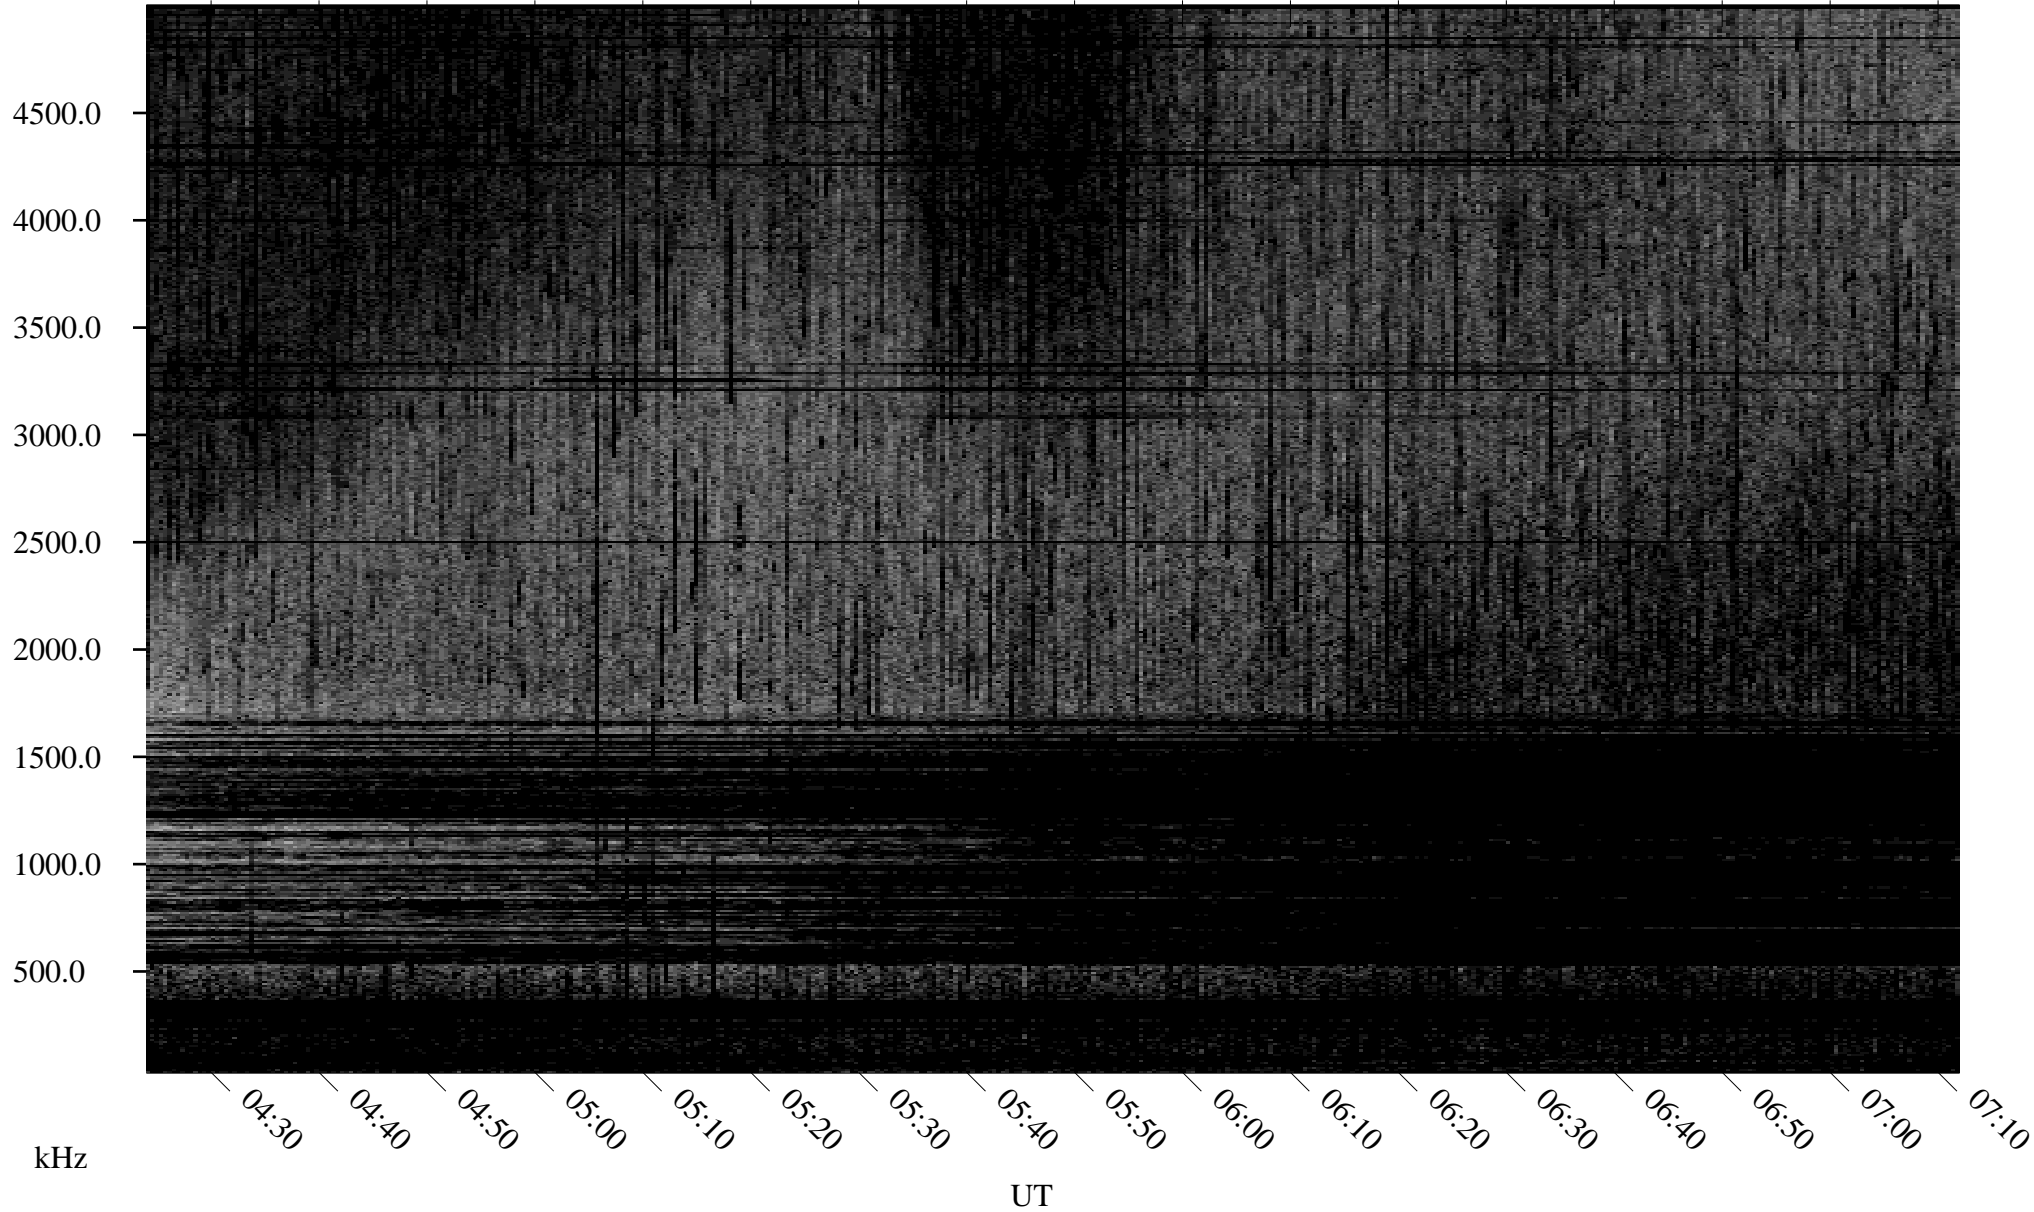

07/18/2001 Churchill, Manitoba

Linear Scale Black = 161 White = 15

ch01199l.r00m max_12

Page 1

07/18/2001 Churchill, Manitoba

Linear Scale Black = 161 White = 15

ch01199l.r00m max_12

Page 2

07/19/2001 Churchill, Manitoba

Linear Scale Black = 161 White = 15

ch01199l.r00m max_12

Page 3

07/19/2001 Churchill, Manitoba

Linear Scale Black = 161 White = 15

ch01199l.r00m max_12

Page 4

07/19/2001 Churchill, Manitoba

Linear Scale Black = 161 White = 15

ch01199l.r00m max_12

Page 5

07/19/2001 Churchill, Manitoba

Linear Scale Black = 161 White = 15

ch01199l.r00m max_12

Page 6

07/19/2001 Churchill, Manitoba

Linear Scale Black = 161 White = 15

ch01199l.r00m max_12

Page 7

07/19/2001 Churchill, Manitoba

Linear Scale Black = 161 White = 15

ch01199l.r00m max_12

Page 8