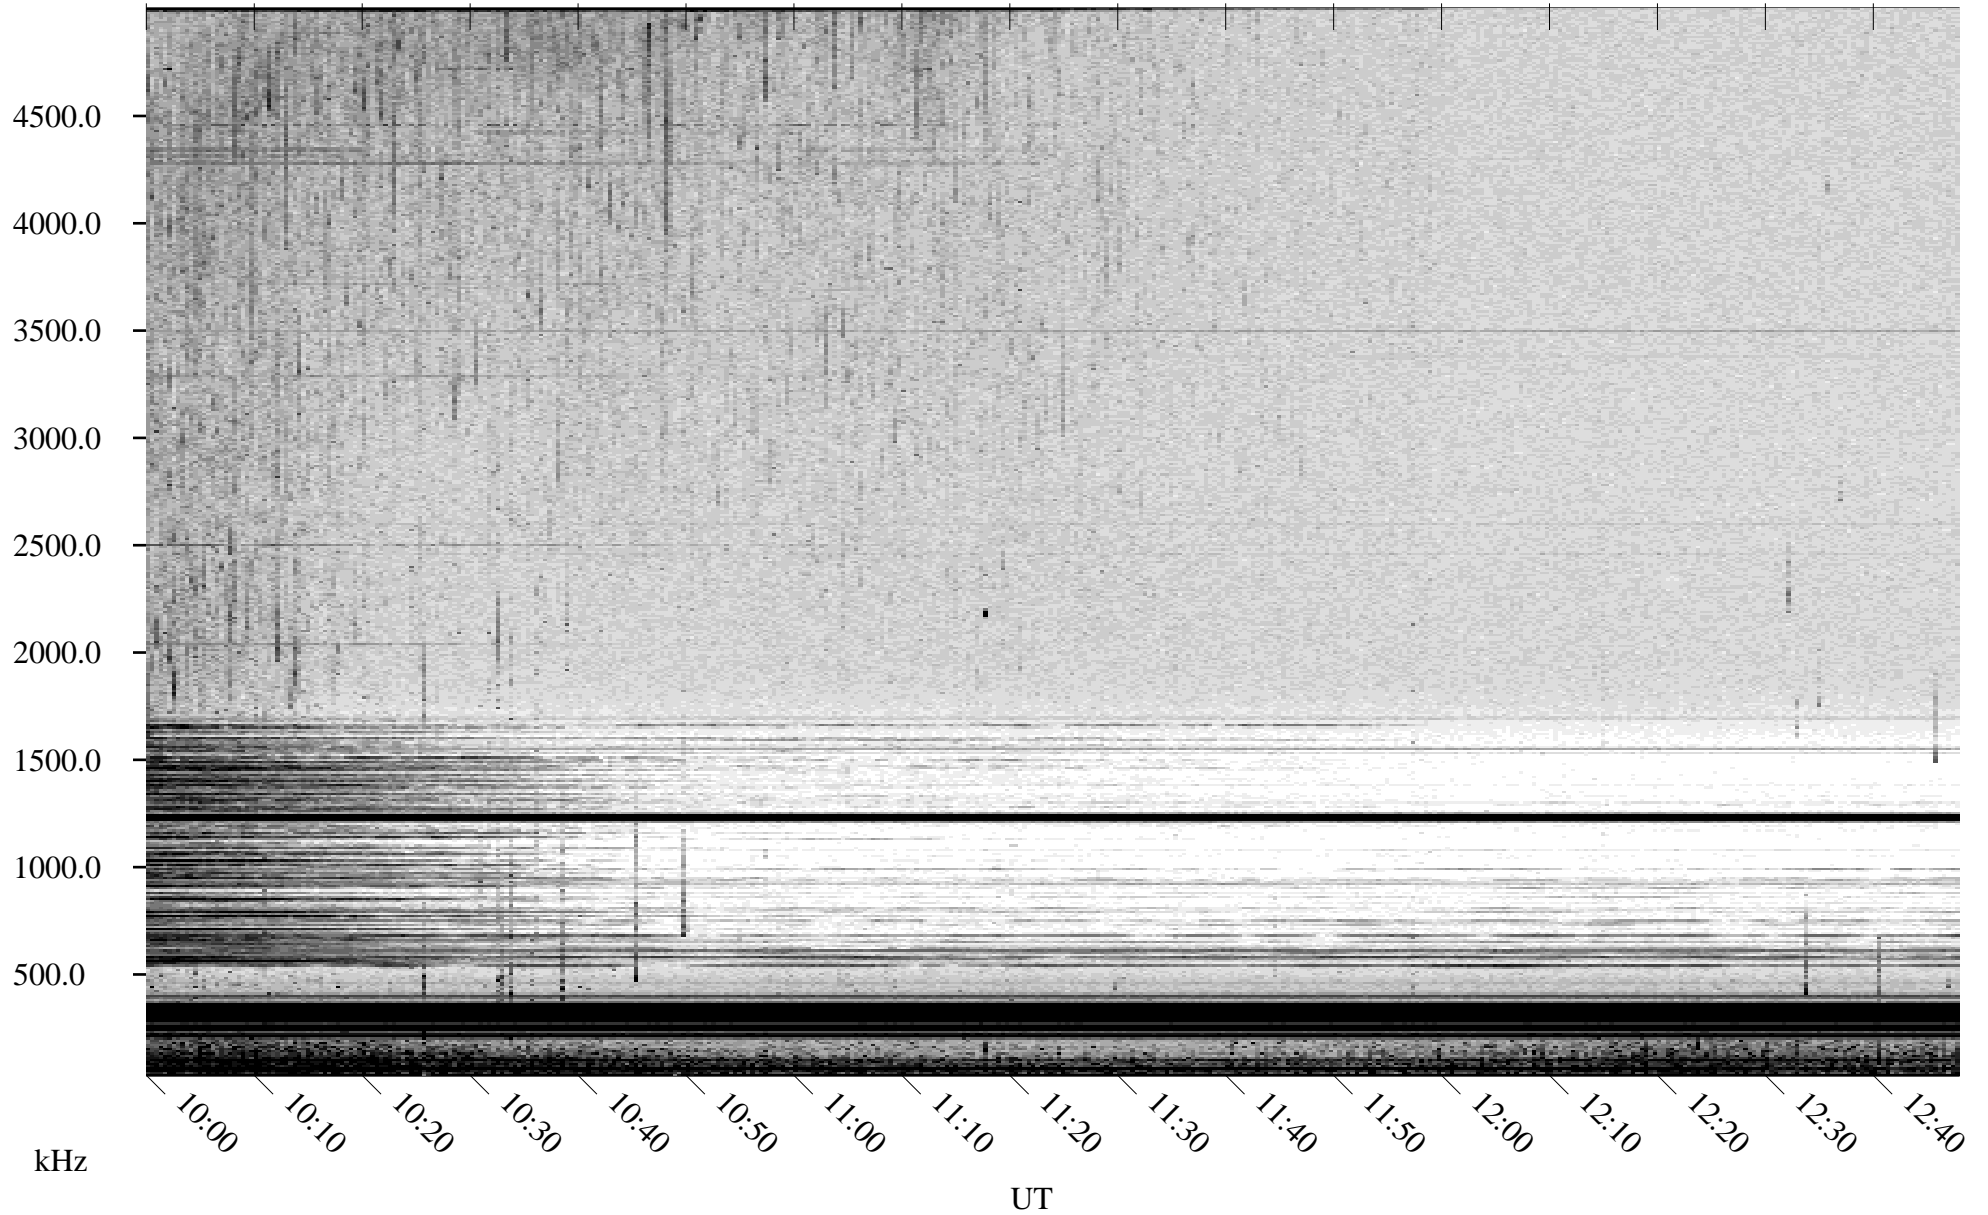

07/18/2001 Churchill, Manitoba

Linear Scale Black = 161 White = 15

ch01199l.r00m max_12

Page 1

07/18/2001 Churchill, Manitoba

Linear Scale Black = 161 White = 15

ch01199l.r00m max_12

Page 2

07/19/2001 Churchill, Manitoba

Linear Scale Black = 161 White = 15

ch01199l.r00m max_12

Page 3

07/19/2001 Churchill, Manitoba

Linear Scale Black = 161 White = 15

ch01199l.r00m max_12

Page 4

07/19/2001 Churchill, Manitoba

Linear Scale Black = 161 White = 15

ch01199l.r00m max_12

Page 5

07/19/2001 Churchill, Manitoba

Linear Scale Black = 161 White = 15

ch01199l.r00m max_12

Page 6

07/19/2001 Churchill, Manitoba

Linear Scale Black = 161 White = 15

ch01199l.r00m max_12

Page 7

07/19/2001 Churchill, Manitoba

Linear Scale Black = 161 White = 15

ch01199l.r00m max_12

Page 8