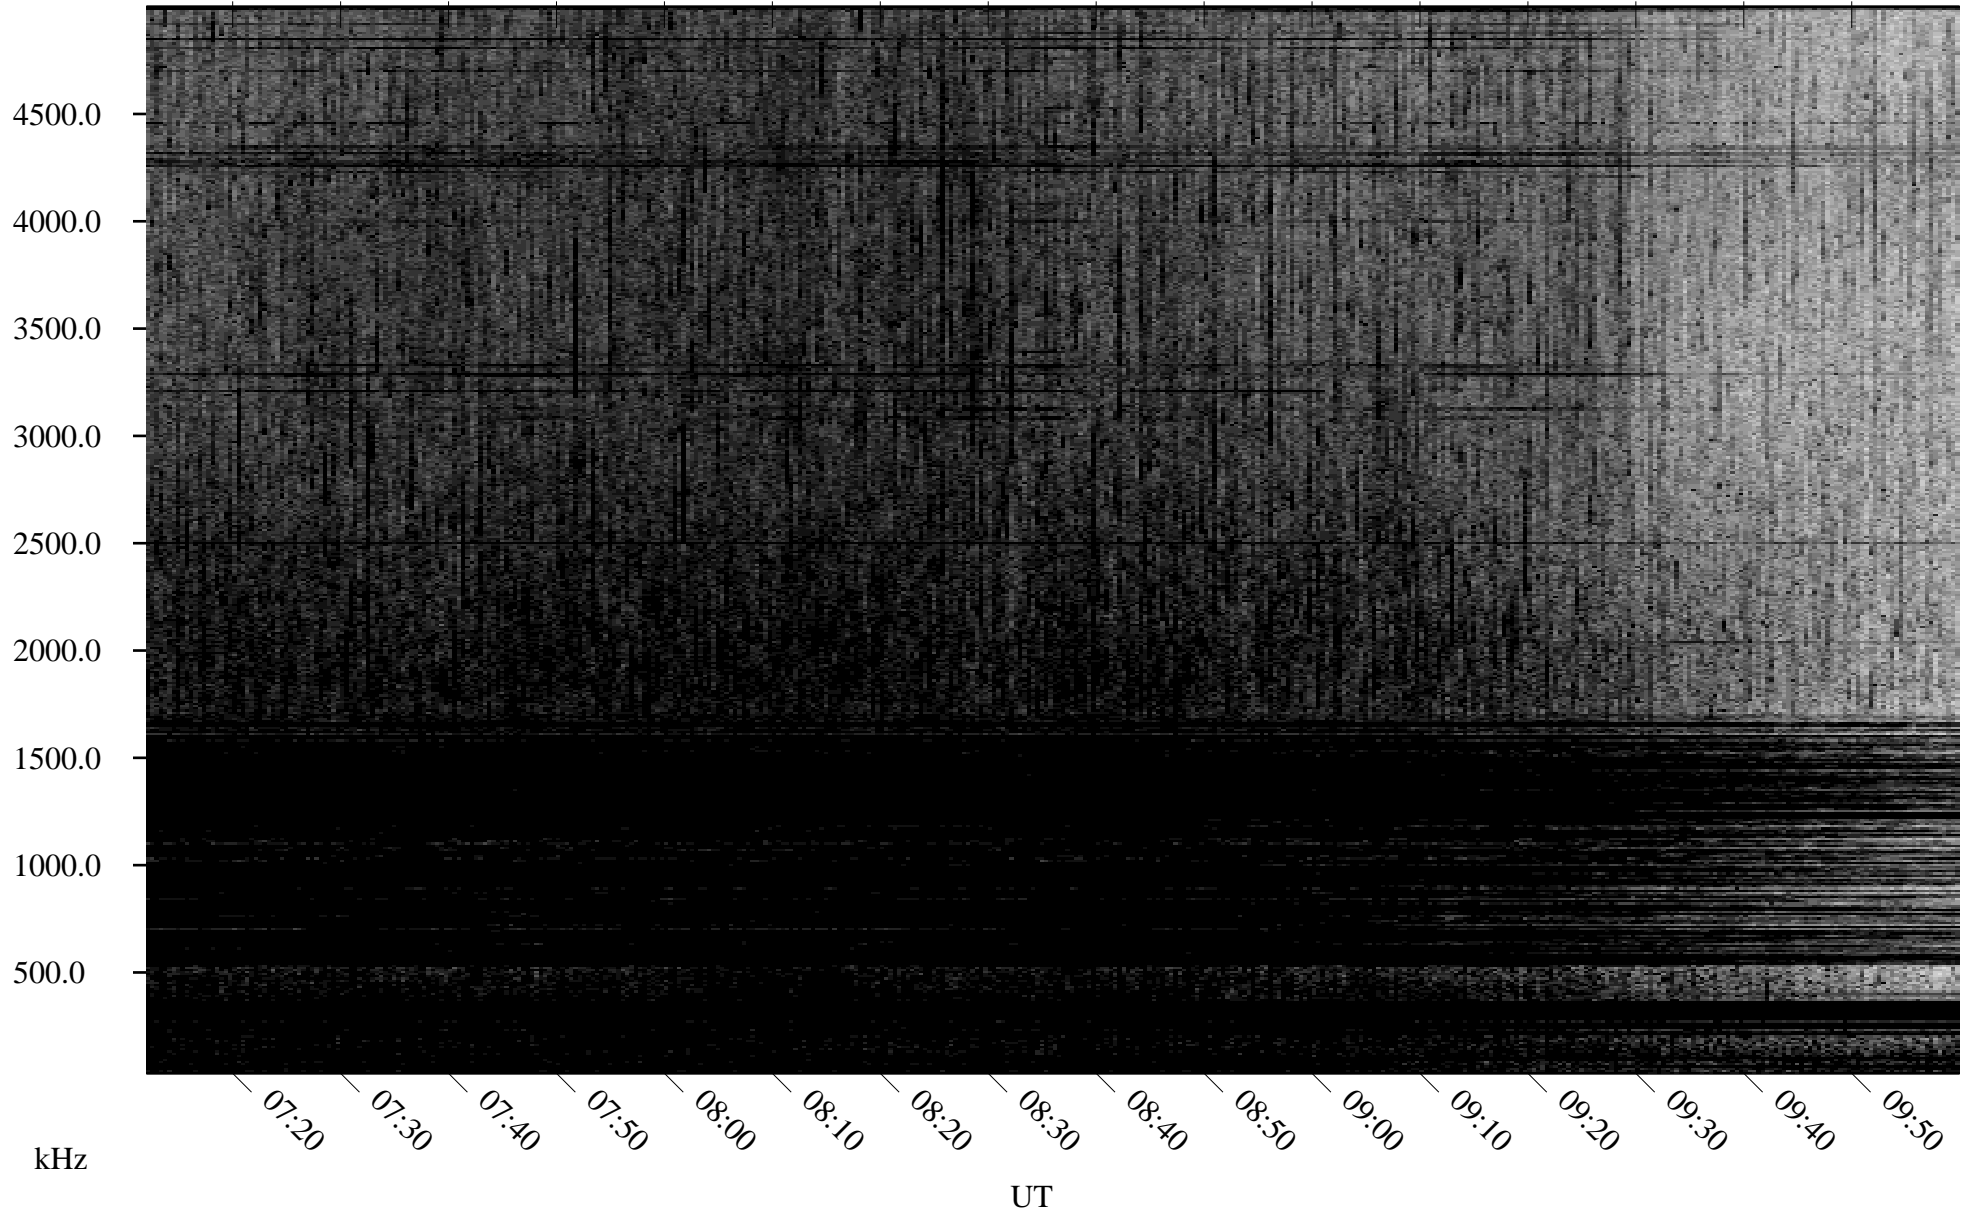

07/18/2001 Churchill, Manitoba

Linear Scale Black = 161 White = 15

ch01199l.r00m max_12

Page 1

07/18/2001 Churchill, Manitoba

Linear Scale Black = 161 White = 15

ch01199l.r00m max_12

Page 2

07/19/2001 Churchill, Manitoba

Linear Scale Black = 161 White = 15

ch01199l.r00m max_12

Page 3

07/19/2001 Churchill, Manitoba

Linear Scale Black = 161 White = 15

ch01199l.r00m max_12

Page 4

07/19/2001 Churchill, Manitoba

Linear Scale Black = 161 White = 15

ch01199l.r00m max_12

Page 5

07/19/2001 Churchill, Manitoba

Linear Scale Black = 161 White = 15

ch01199l.r00m max_12

Page 6

07/19/2001 Churchill, Manitoba

Linear Scale Black = 161 White = 15

ch01199l.r00m max_12

Page 7

07/19/2001 Churchill, Manitoba

Linear Scale Black = 161 White = 15

ch01199l.r00m max_12

Page 8