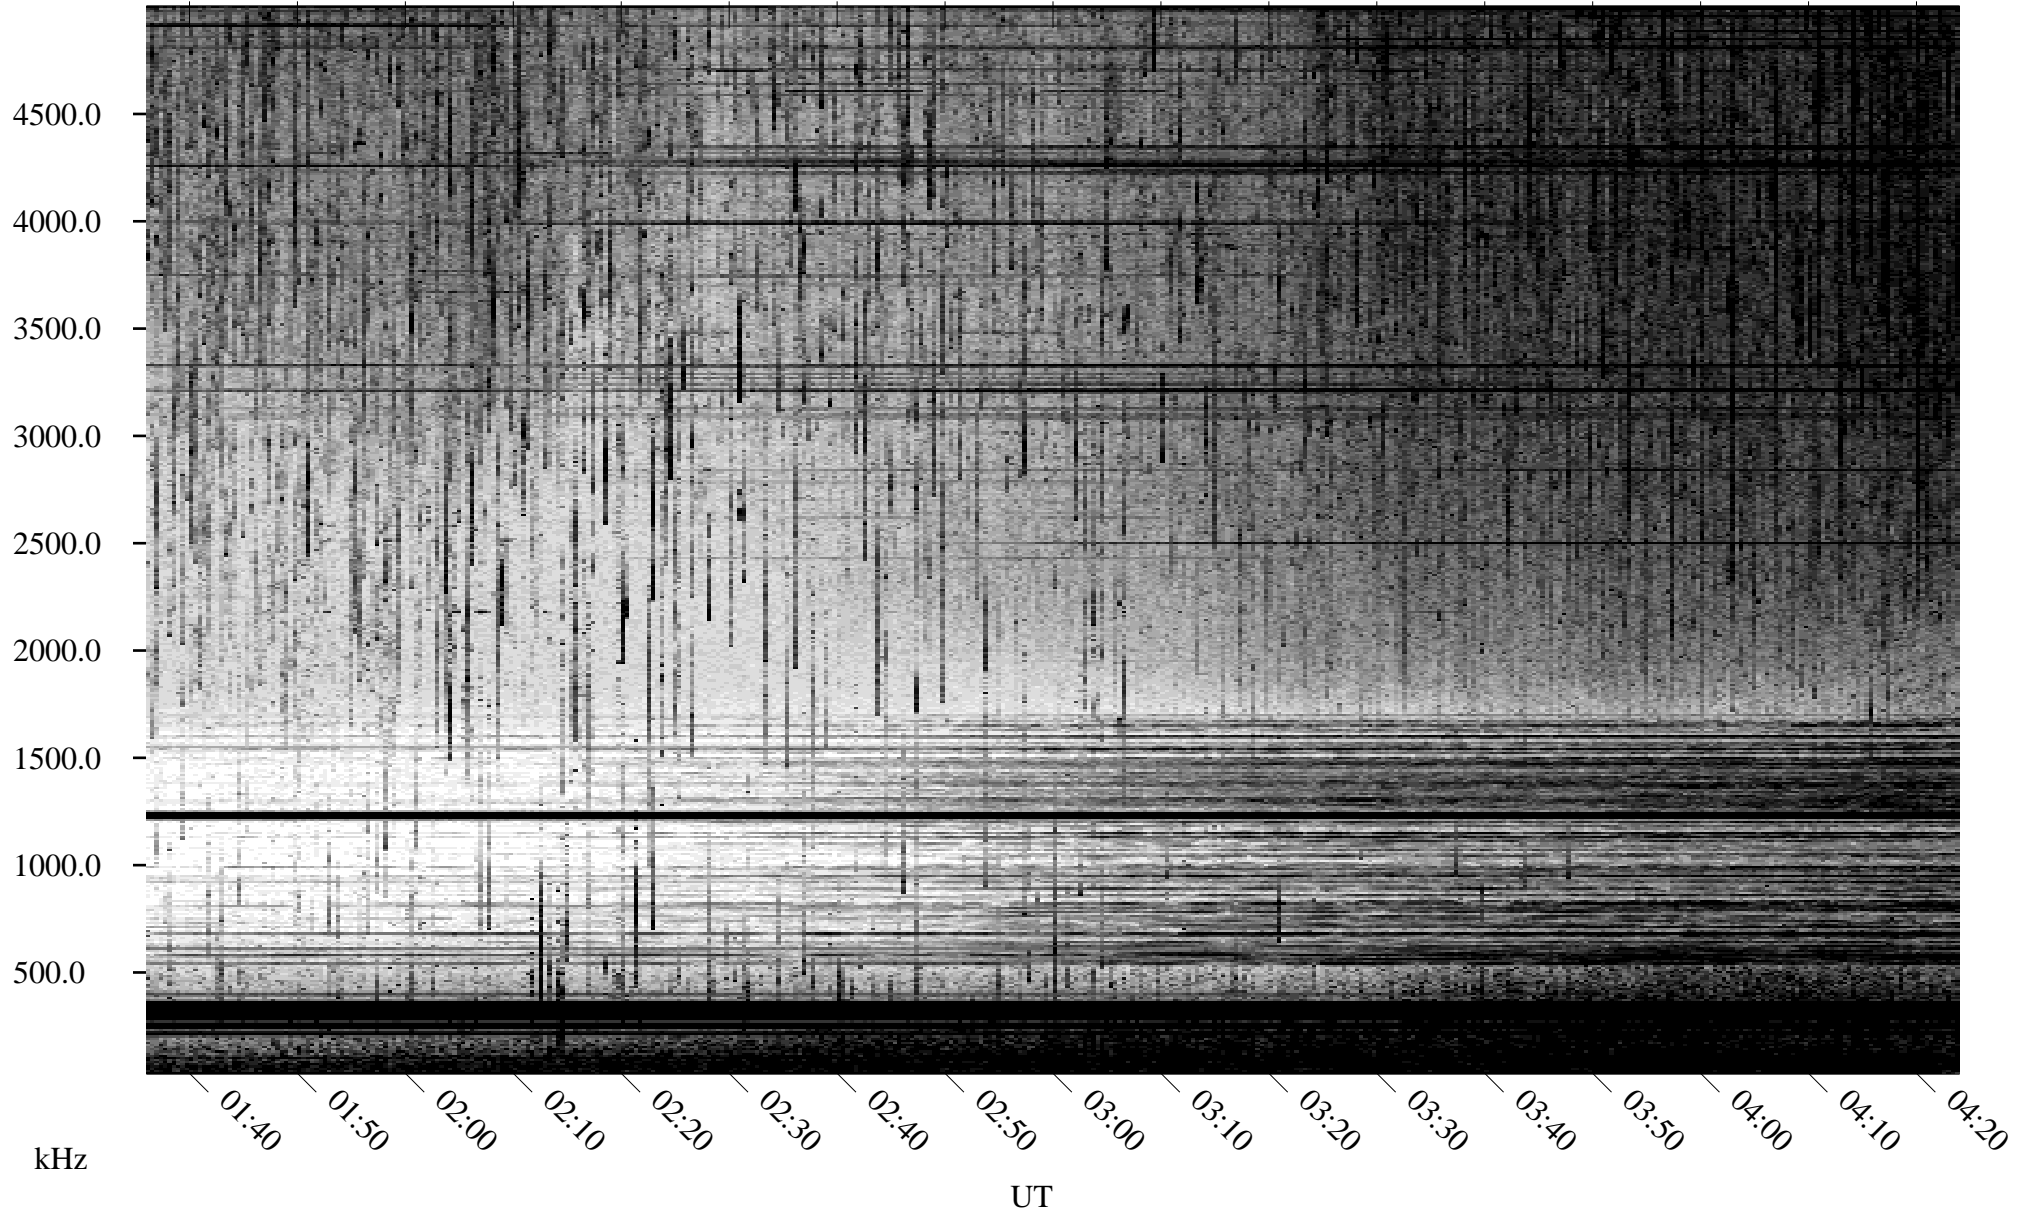

07/18/2001 Churchill, Manitoba

Linear Scale Black = 161 White = 15

ch01199l.r00m max_12

Page 1

07/18/2001 Churchill, Manitoba

Linear Scale Black = 161 White = 15

ch01199l.r00m max_12

Page 2

07/19/2001 Churchill, Manitoba

Linear Scale Black = 161 White = 15

ch01199l.r00m max_12

Page 3

07/19/2001 Churchill, Manitoba

Linear Scale Black = 161 White = 15

ch01199l.r00m max_12

Page 4

07/19/2001 Churchill, Manitoba

Linear Scale Black = 161 White = 15

ch01199l.r00m max_12

Page 5

07/19/2001 Churchill, Manitoba

Linear Scale Black = 161 White = 15

ch01199l.r00m max_12

Page 6

07/19/2001 Churchill, Manitoba

Linear Scale Black = 161 White = 15

ch01199l.r00m max_12

Page 7

07/19/2001 Churchill, Manitoba

Linear Scale Black = 161 White = 15

ch01199l.r00m max_12

Page 8