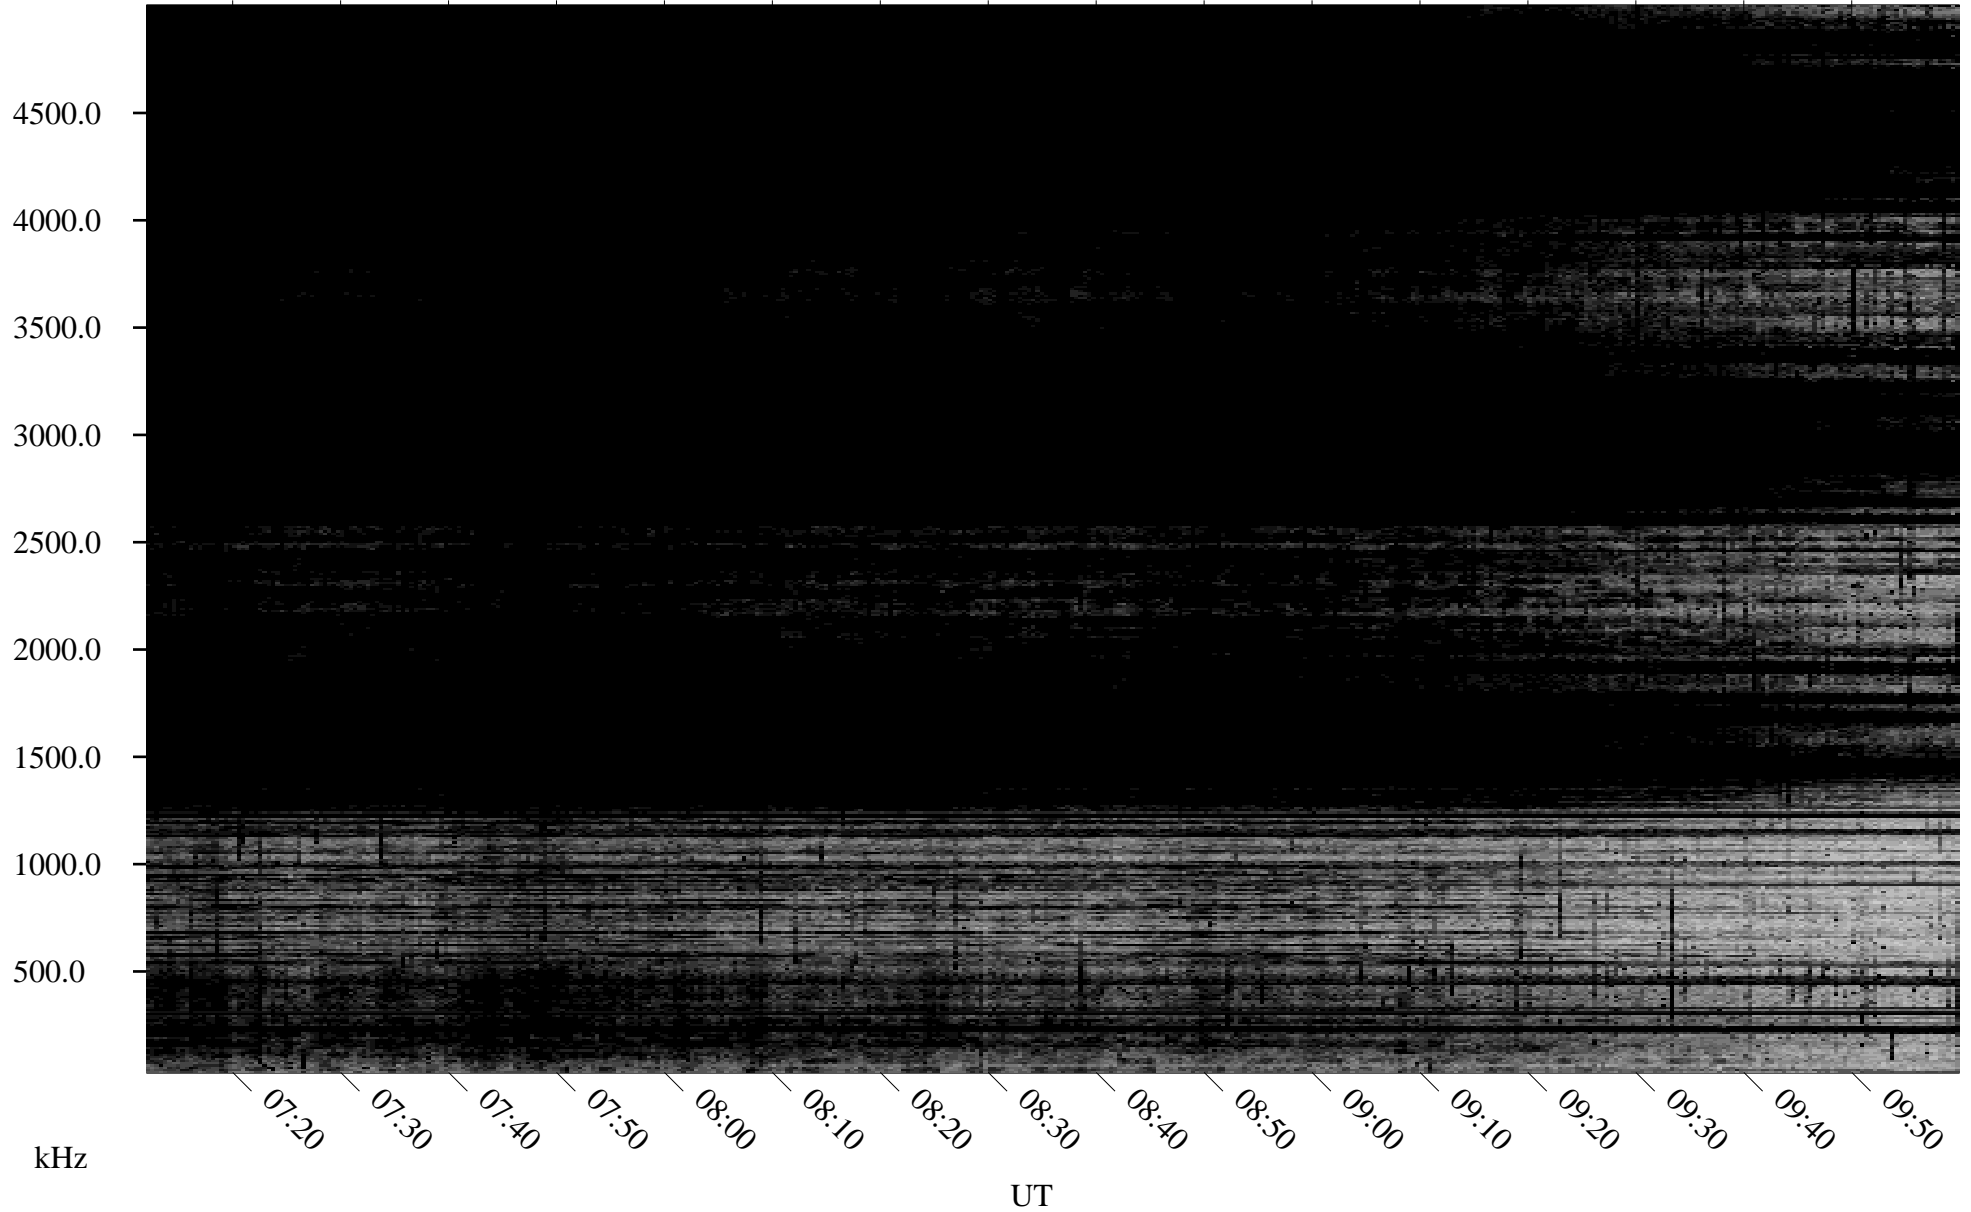

# 07/20/2001 Churchill, Manitoba

Linear Scale    Black = 161    White = 15

ch01200l.r00m max\_12

Page 3

# 07/20/2001 Churchill, Manitoba

Linear Scale    Black = 161    White = 15

ch01200l.r00m max\_12

Page 4

# 07/20/2001 Churchill, Manitoba

Linear Scale    Black = 161    White = 15

ch012001.r00m max\_12

Page 5

# 07/20/2001 Churchill, Manitoba

Linear Scale    Black = 161    White = 15

ch01200l.r00m max\_12

Page 6