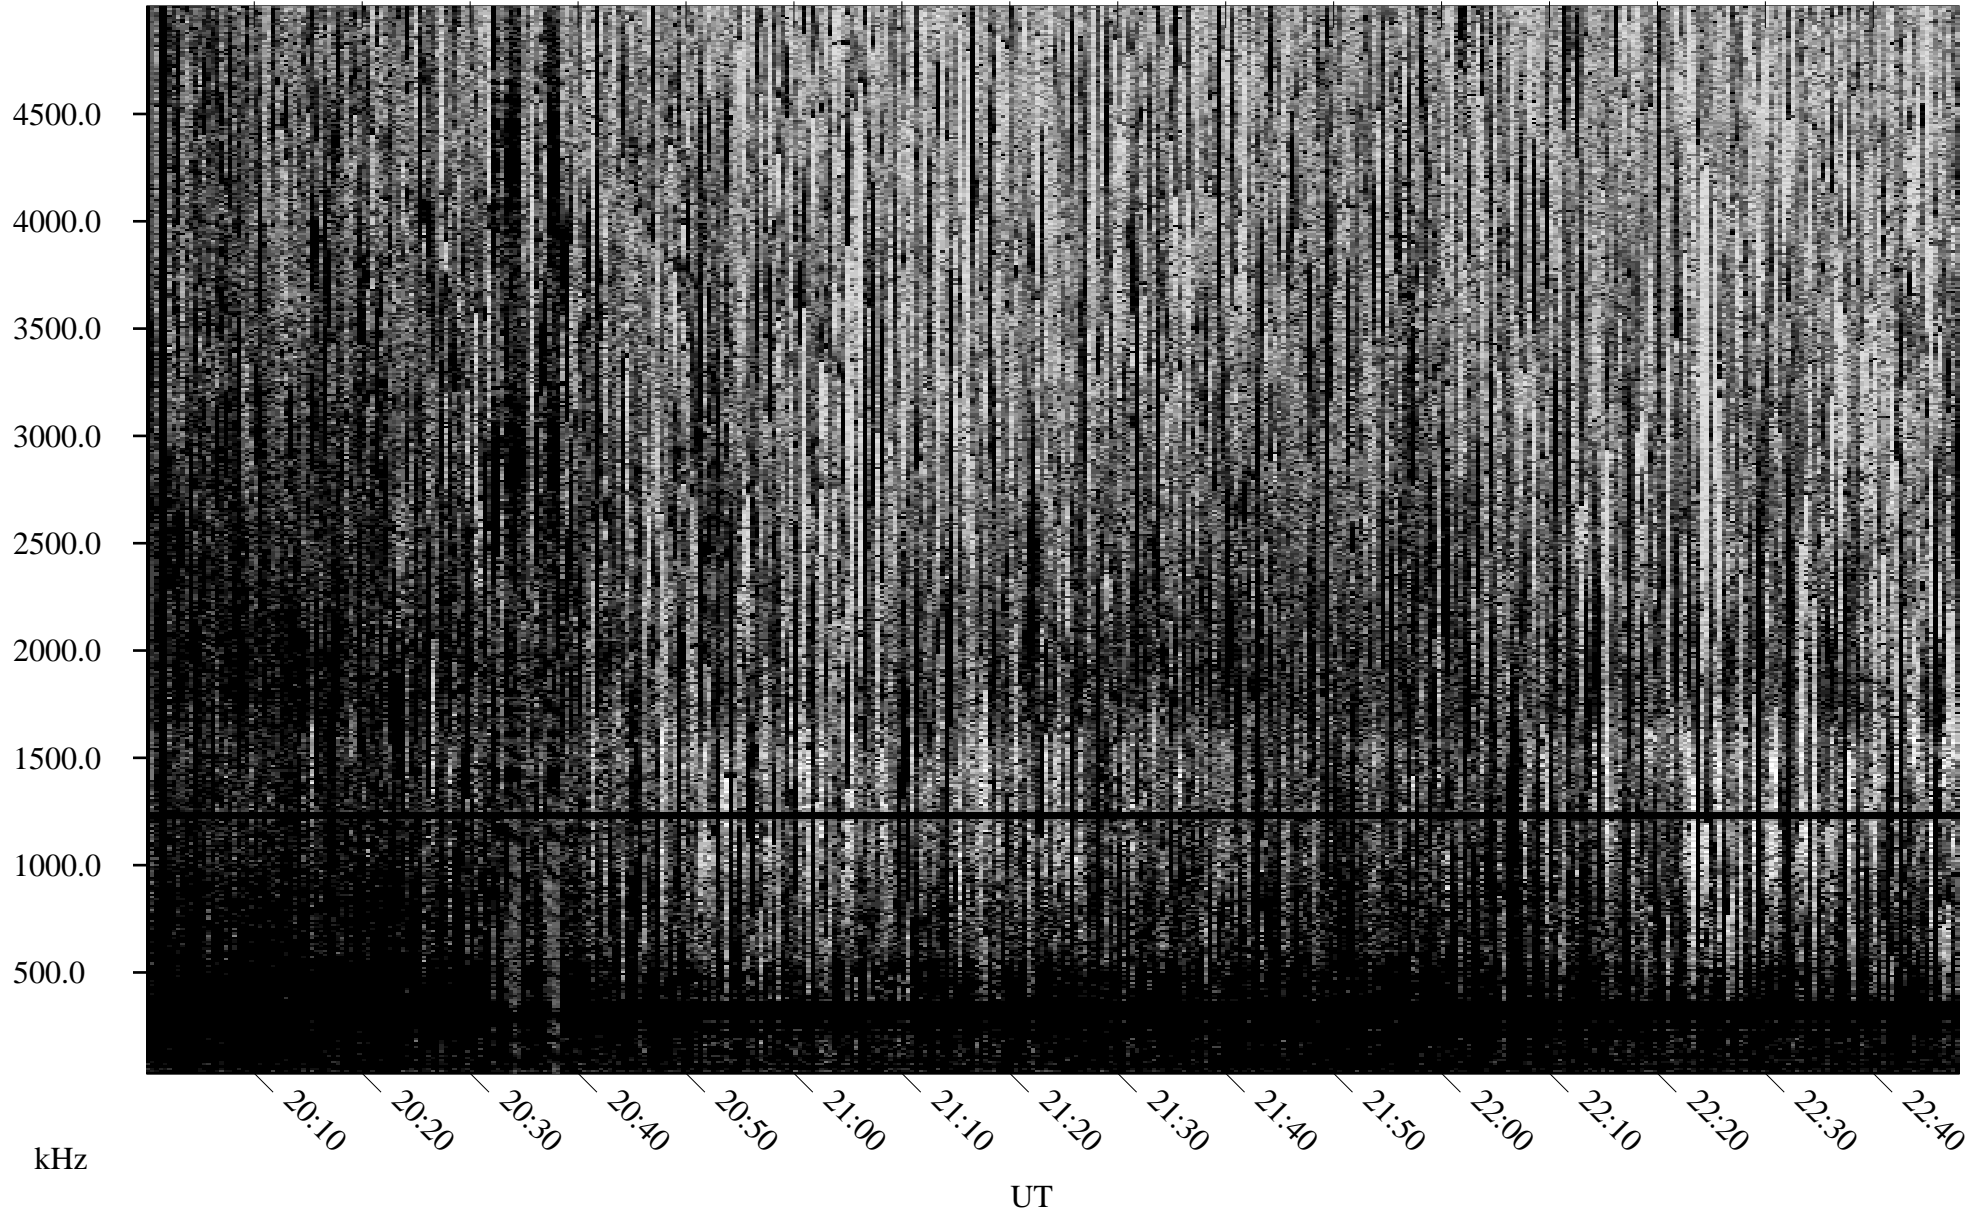

# 07/19/2001 Churchill, Manitoba

Linear Scale    Black = 161    White = 15

ch01200l.r00m max\_12

Page 1

# 07/19/2001 Churchill, Manitoba

Linear Scale    Black = 161    White = 15

ch01200l.r00m max\_12

Page 2

# 07/20/2001 Churchill, Manitoba

Linear Scale    Black = 161    White = 15

ch01200l.r00m max\_12

Page 3

# 07/20/2001 Churchill, Manitoba

Linear Scale    Black = 161    White = 15

ch01200l.r00m max\_12

Page 4