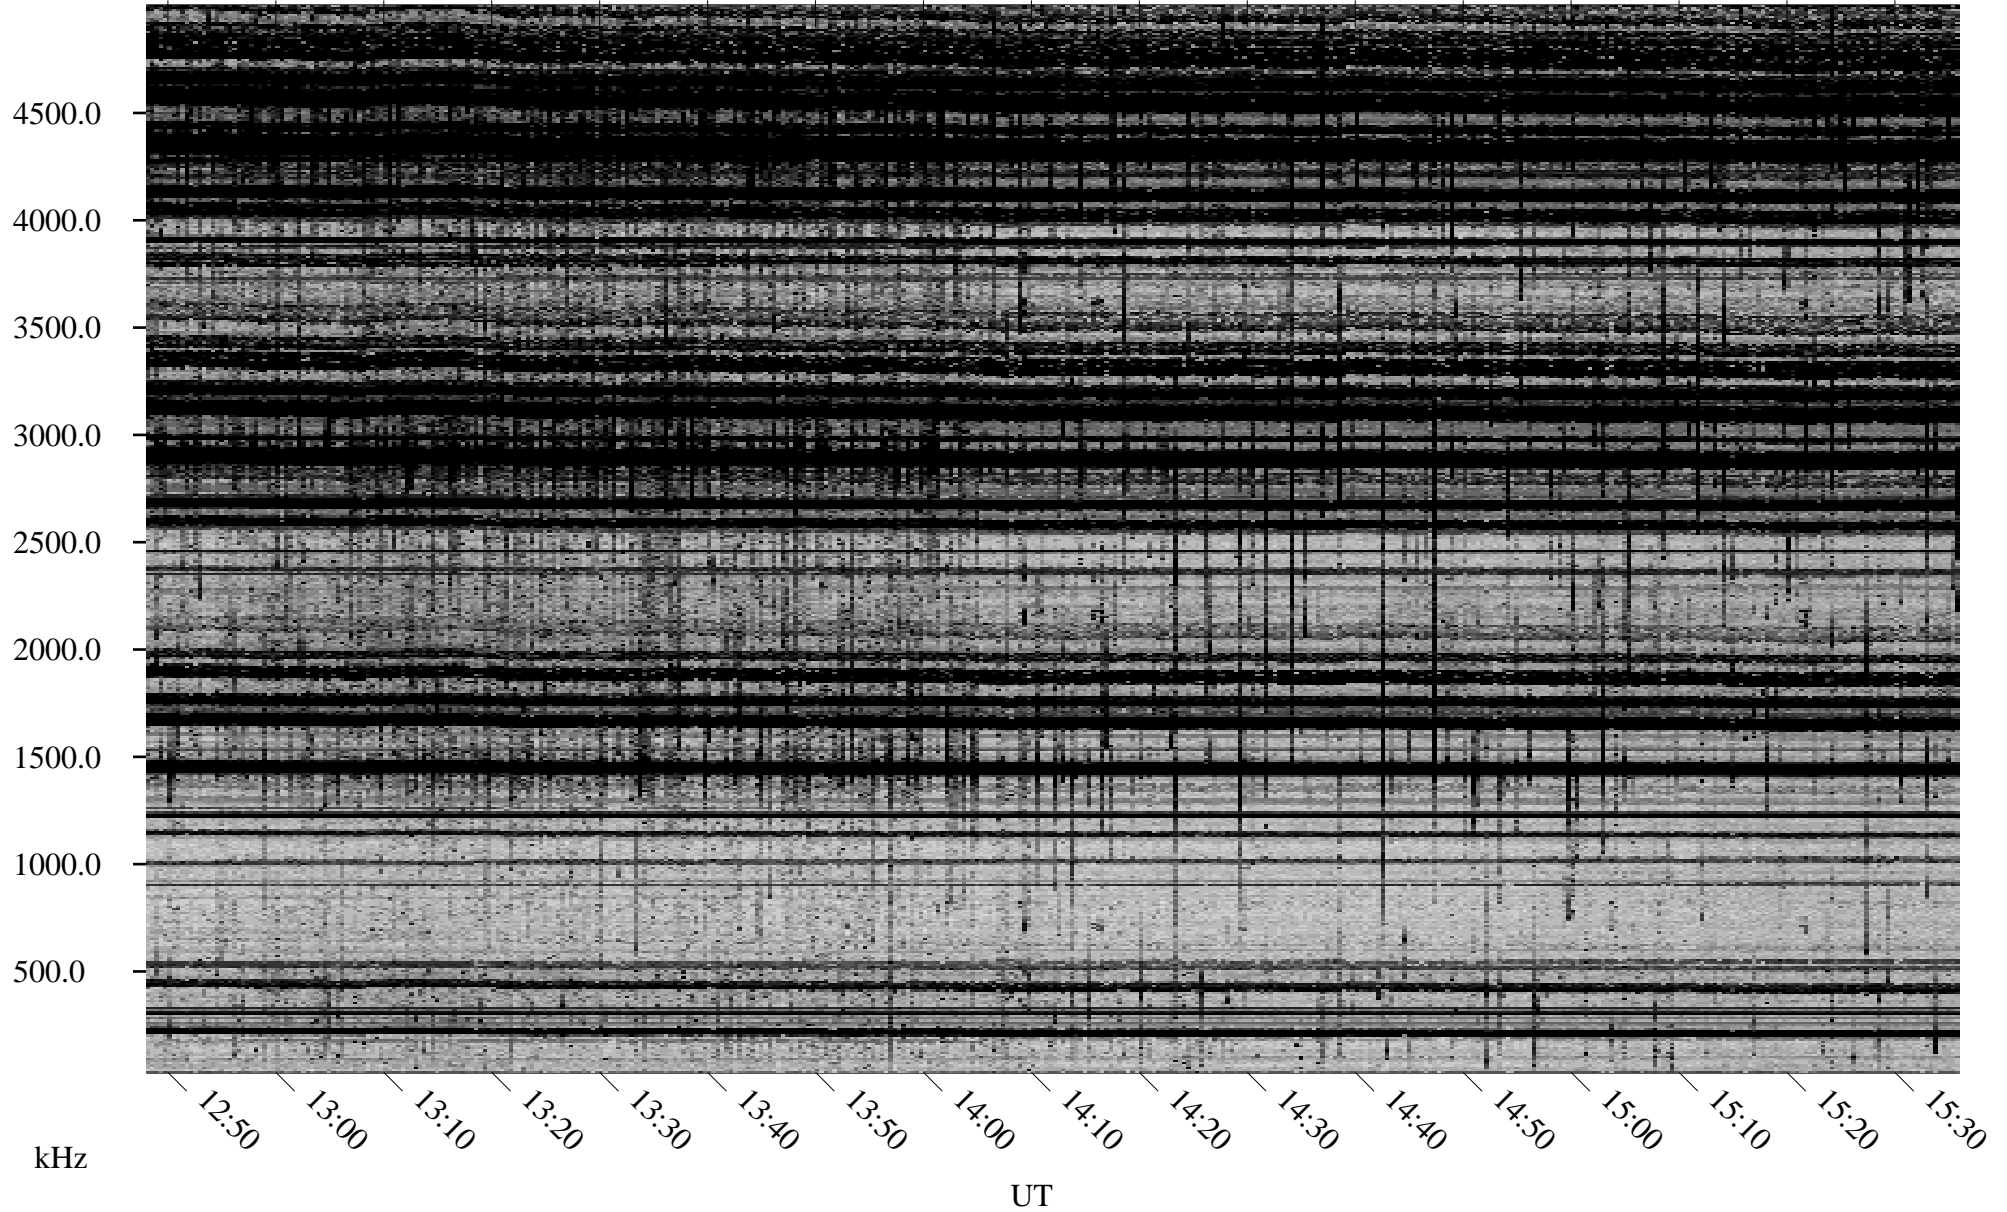

# 07/20/2001 Churchill, Manitoba

Linear Scale    Black = 161    White = 15

ch01200l.r00m max\_12

Page 6

# 07/20/2001 Churchill, Manitoba

Linear Scale    Black = 161    White = 15

ch01200l.r00m max\_12

Page 7