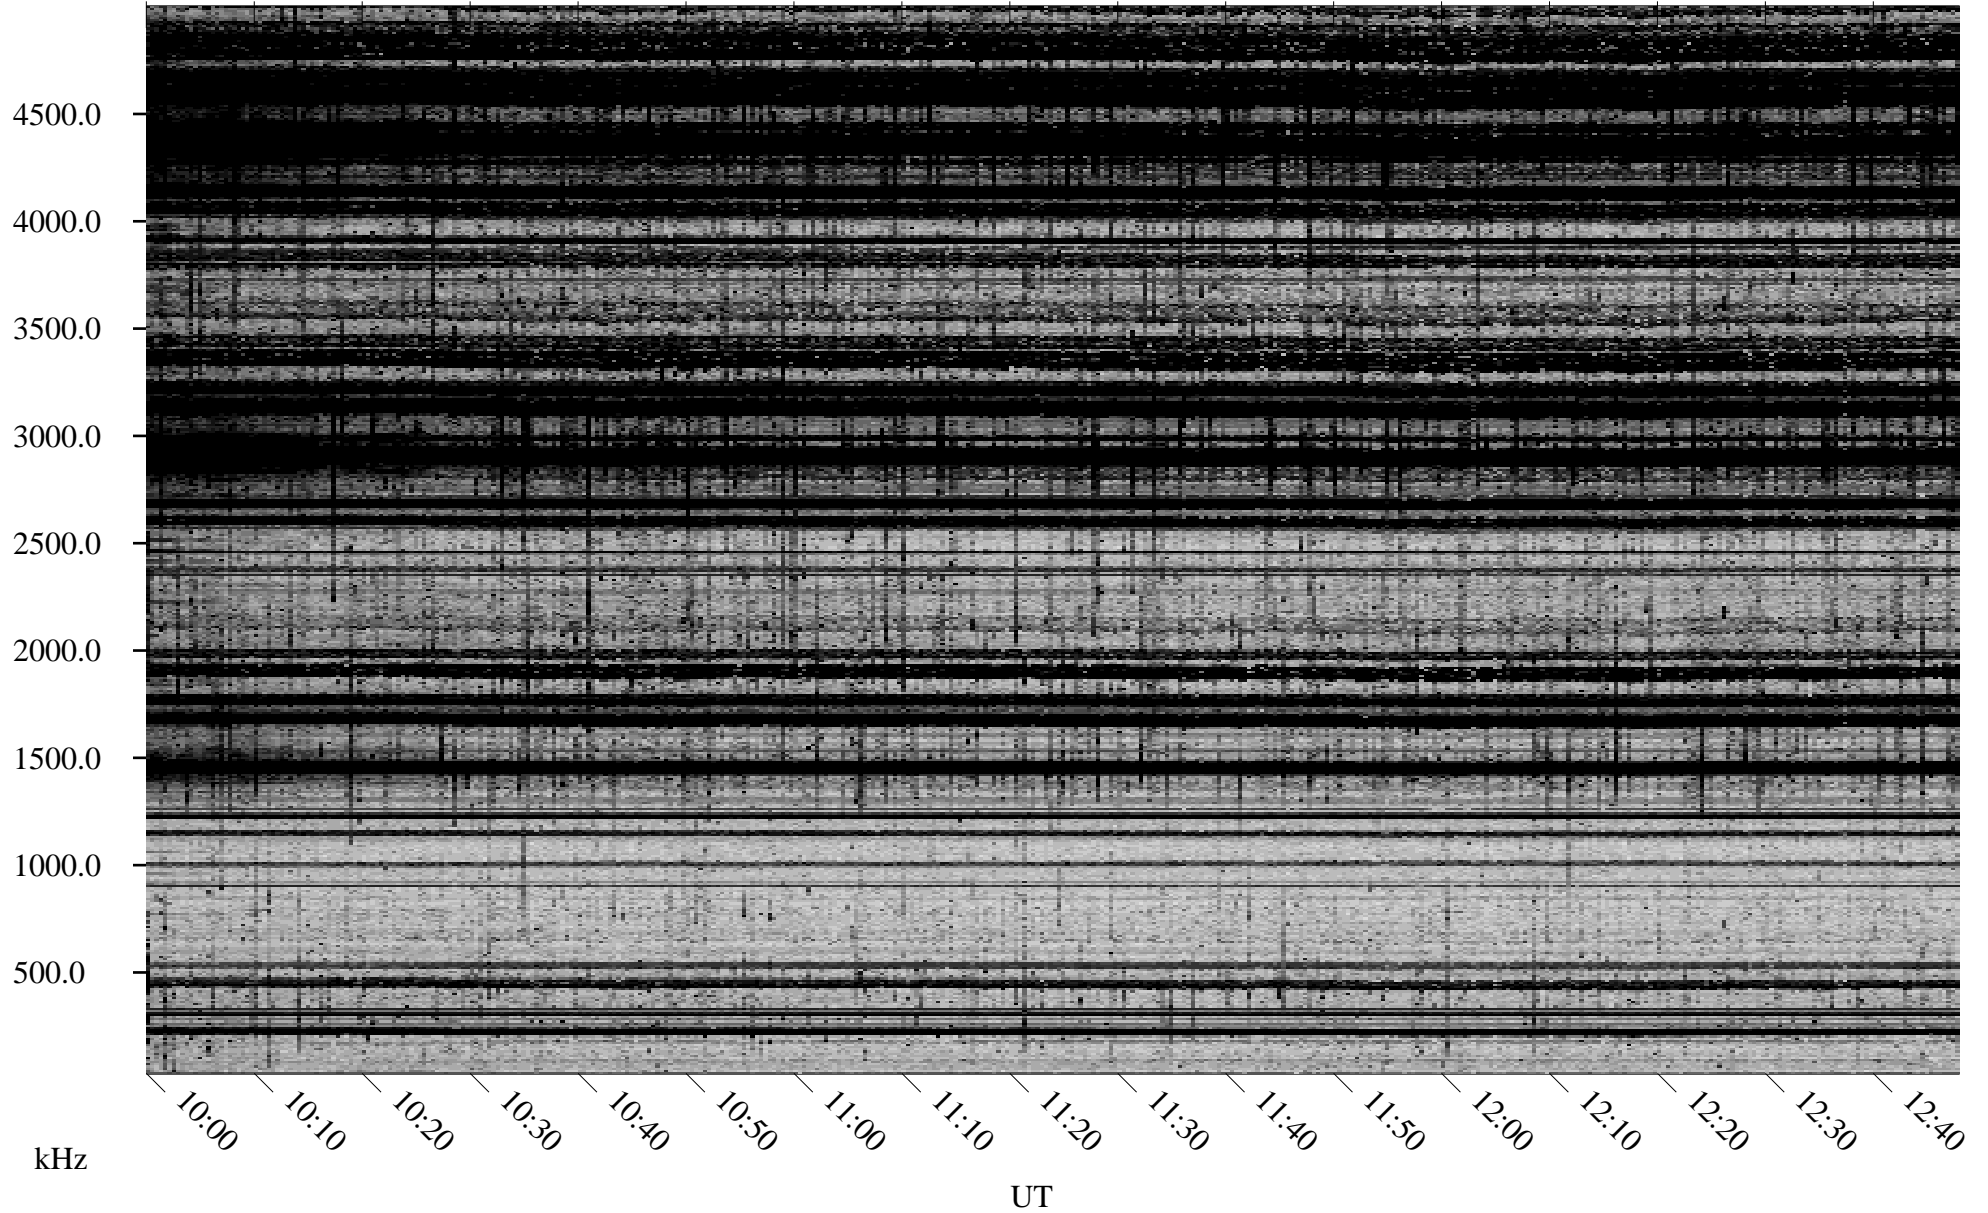

# 07/20/2001 Churchill, Manitoba

Linear Scale    Black = 161    White = 15

ch012001.r00m max\_12

Page 5

# 07/20/2001 Churchill, Manitoba

Linear Scale    Black = 161    White = 15

ch01200l.r00m max\_12

Page 6