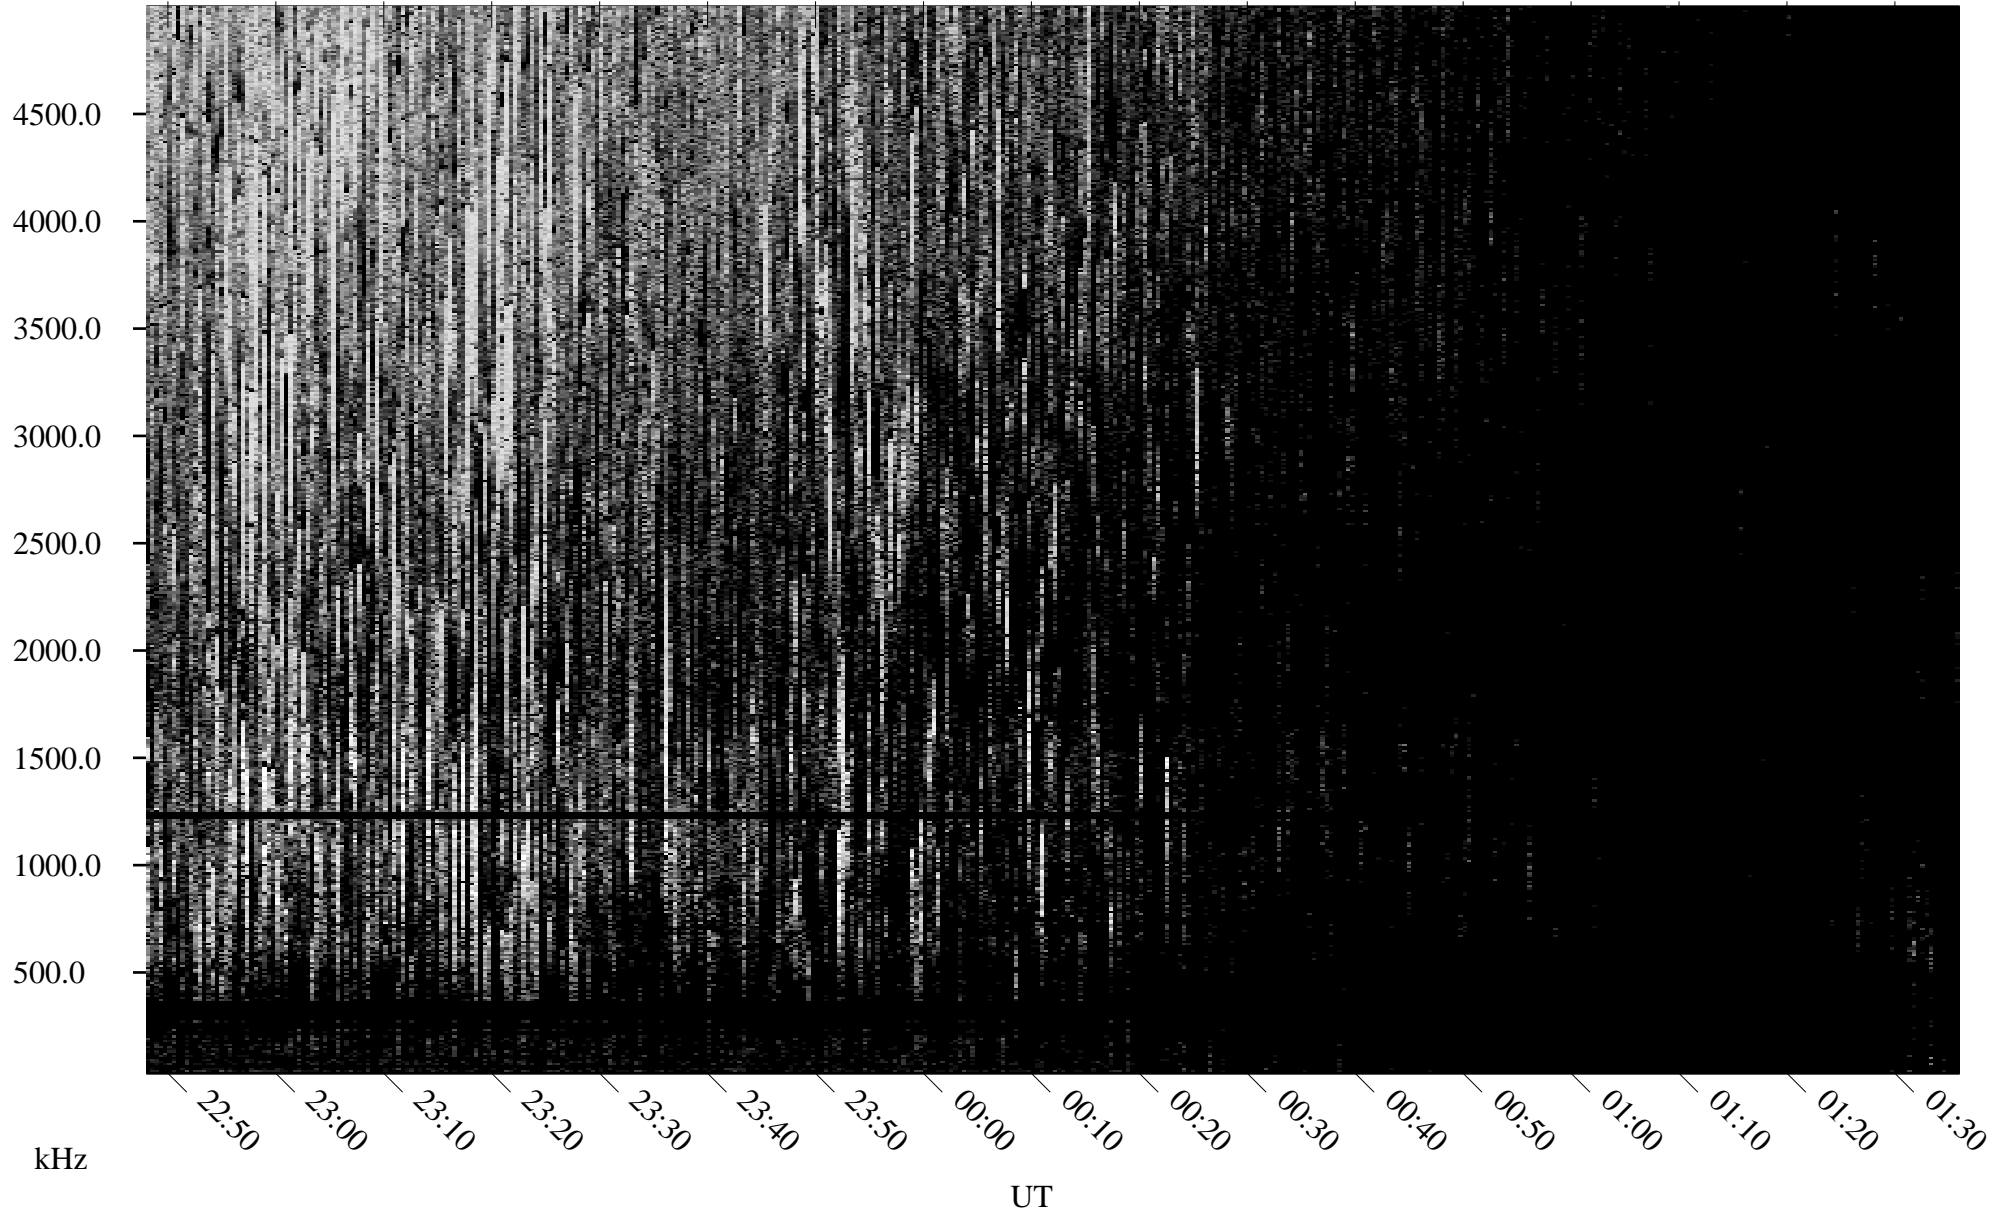

# 07/19/2001 Churchill, Manitoba

Linear Scale    Black = 161    White = 15

ch01200l.r00m max\_12

Page 1

# 07/19/2001 Churchill, Manitoba

Linear Scale    Black = 161    White = 15

ch01200l.r00m max\_12

Page 2

# 07/20/2001 Churchill, Manitoba

Linear Scale    Black = 161    White = 15

ch01200l.r00m max\_12

Page 3

# 07/20/2001 Churchill, Manitoba

Linear Scale    Black = 161    White = 15

ch01200l.r00m max\_12

Page 4