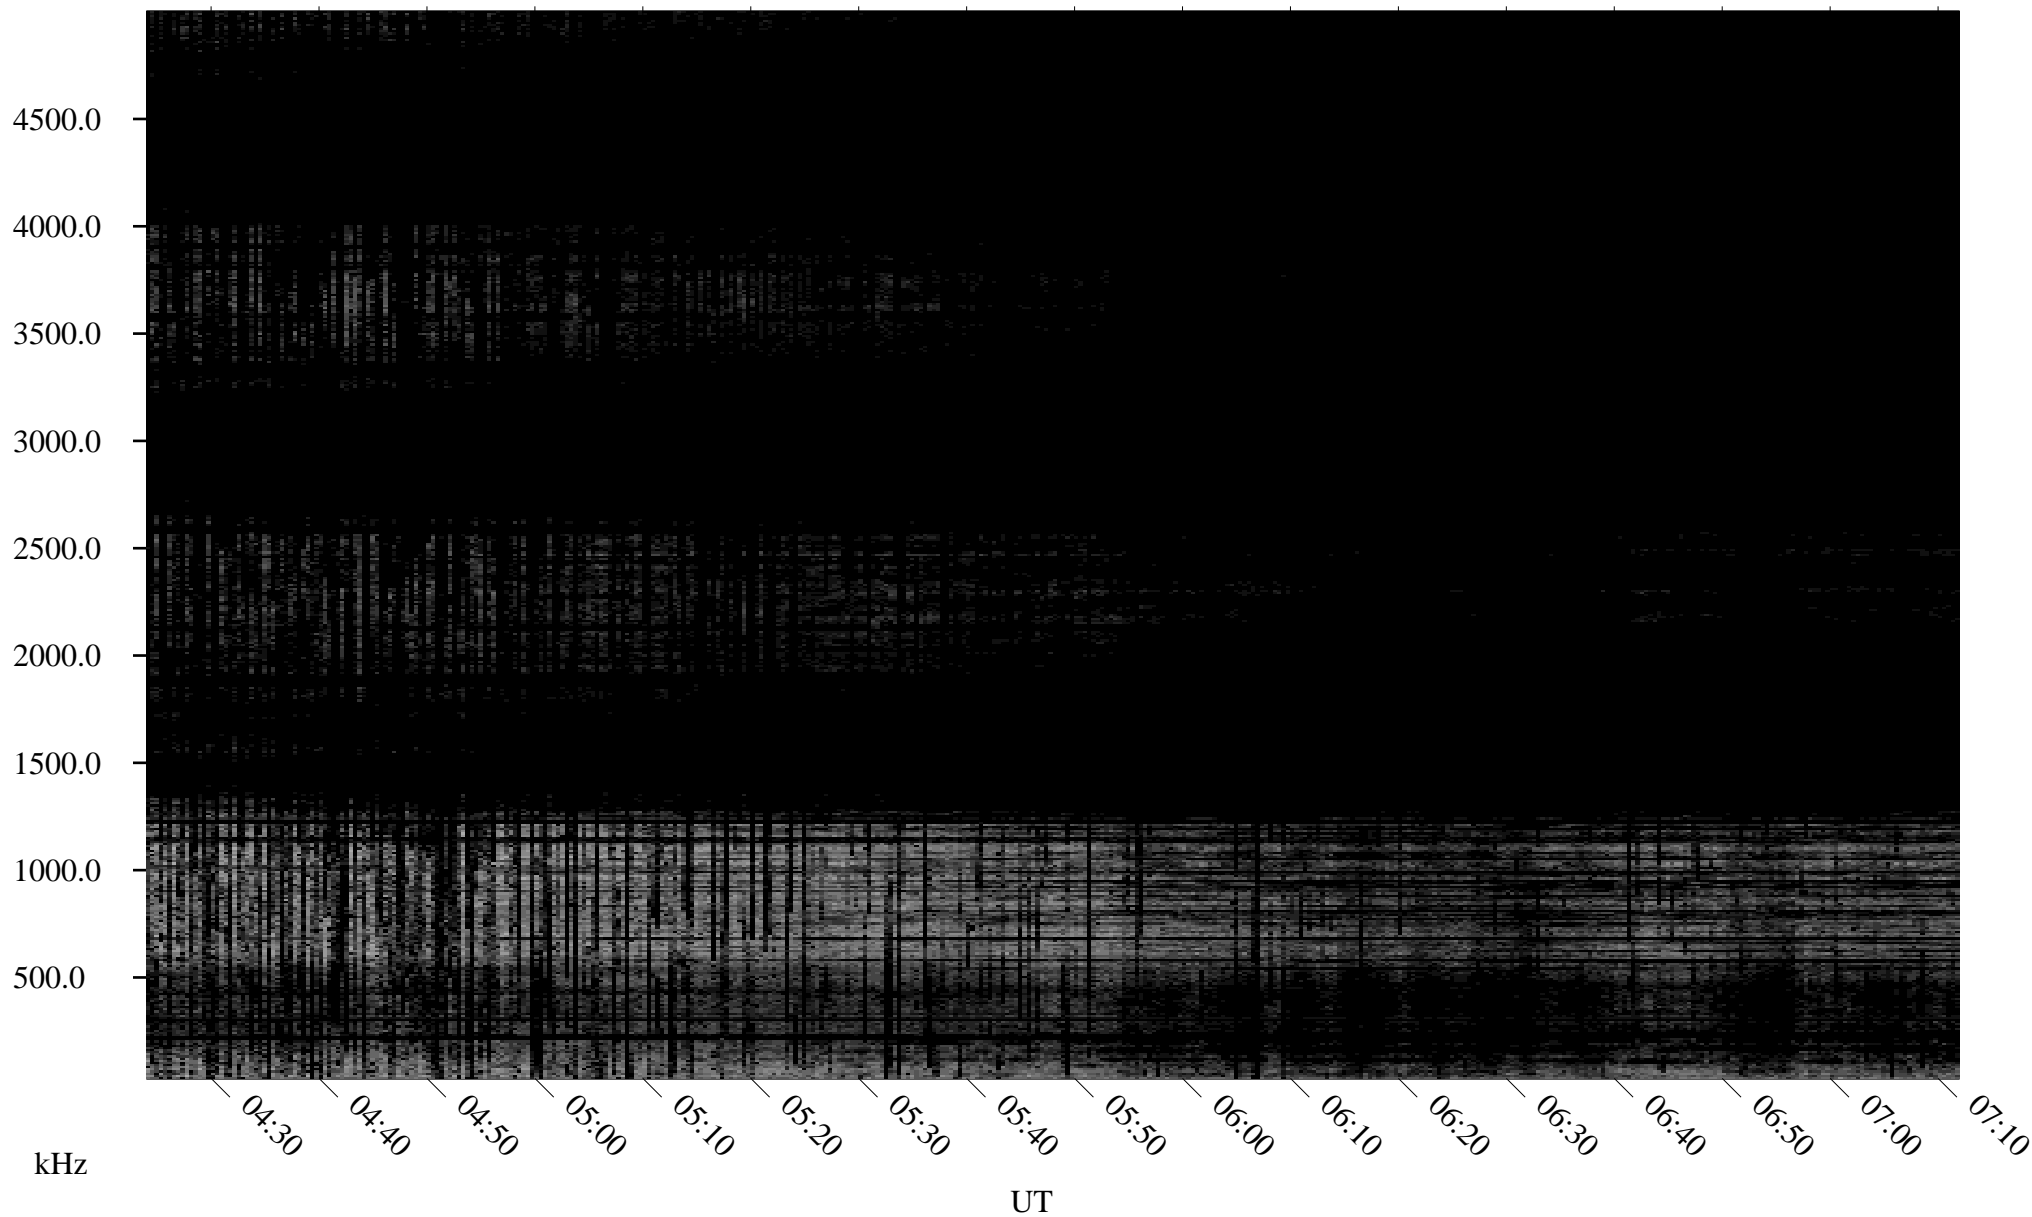

# 07/19/2001 Churchill, Manitoba

Linear Scale    Black = 161    White = 15

ch01200l.r00m max\_12

Page 1

# 07/19/2001 Churchill, Manitoba

Linear Scale    Black = 161    White = 15

ch01200l.r00m max\_12

Page 2

# 07/20/2001 Churchill, Manitoba

Linear Scale    Black = 161    White = 15

ch01200l.r00m max\_12

Page 3

# 07/20/2001 Churchill, Manitoba

Linear Scale    Black = 161    White = 15

ch01200l.r00m max\_12

Page 4