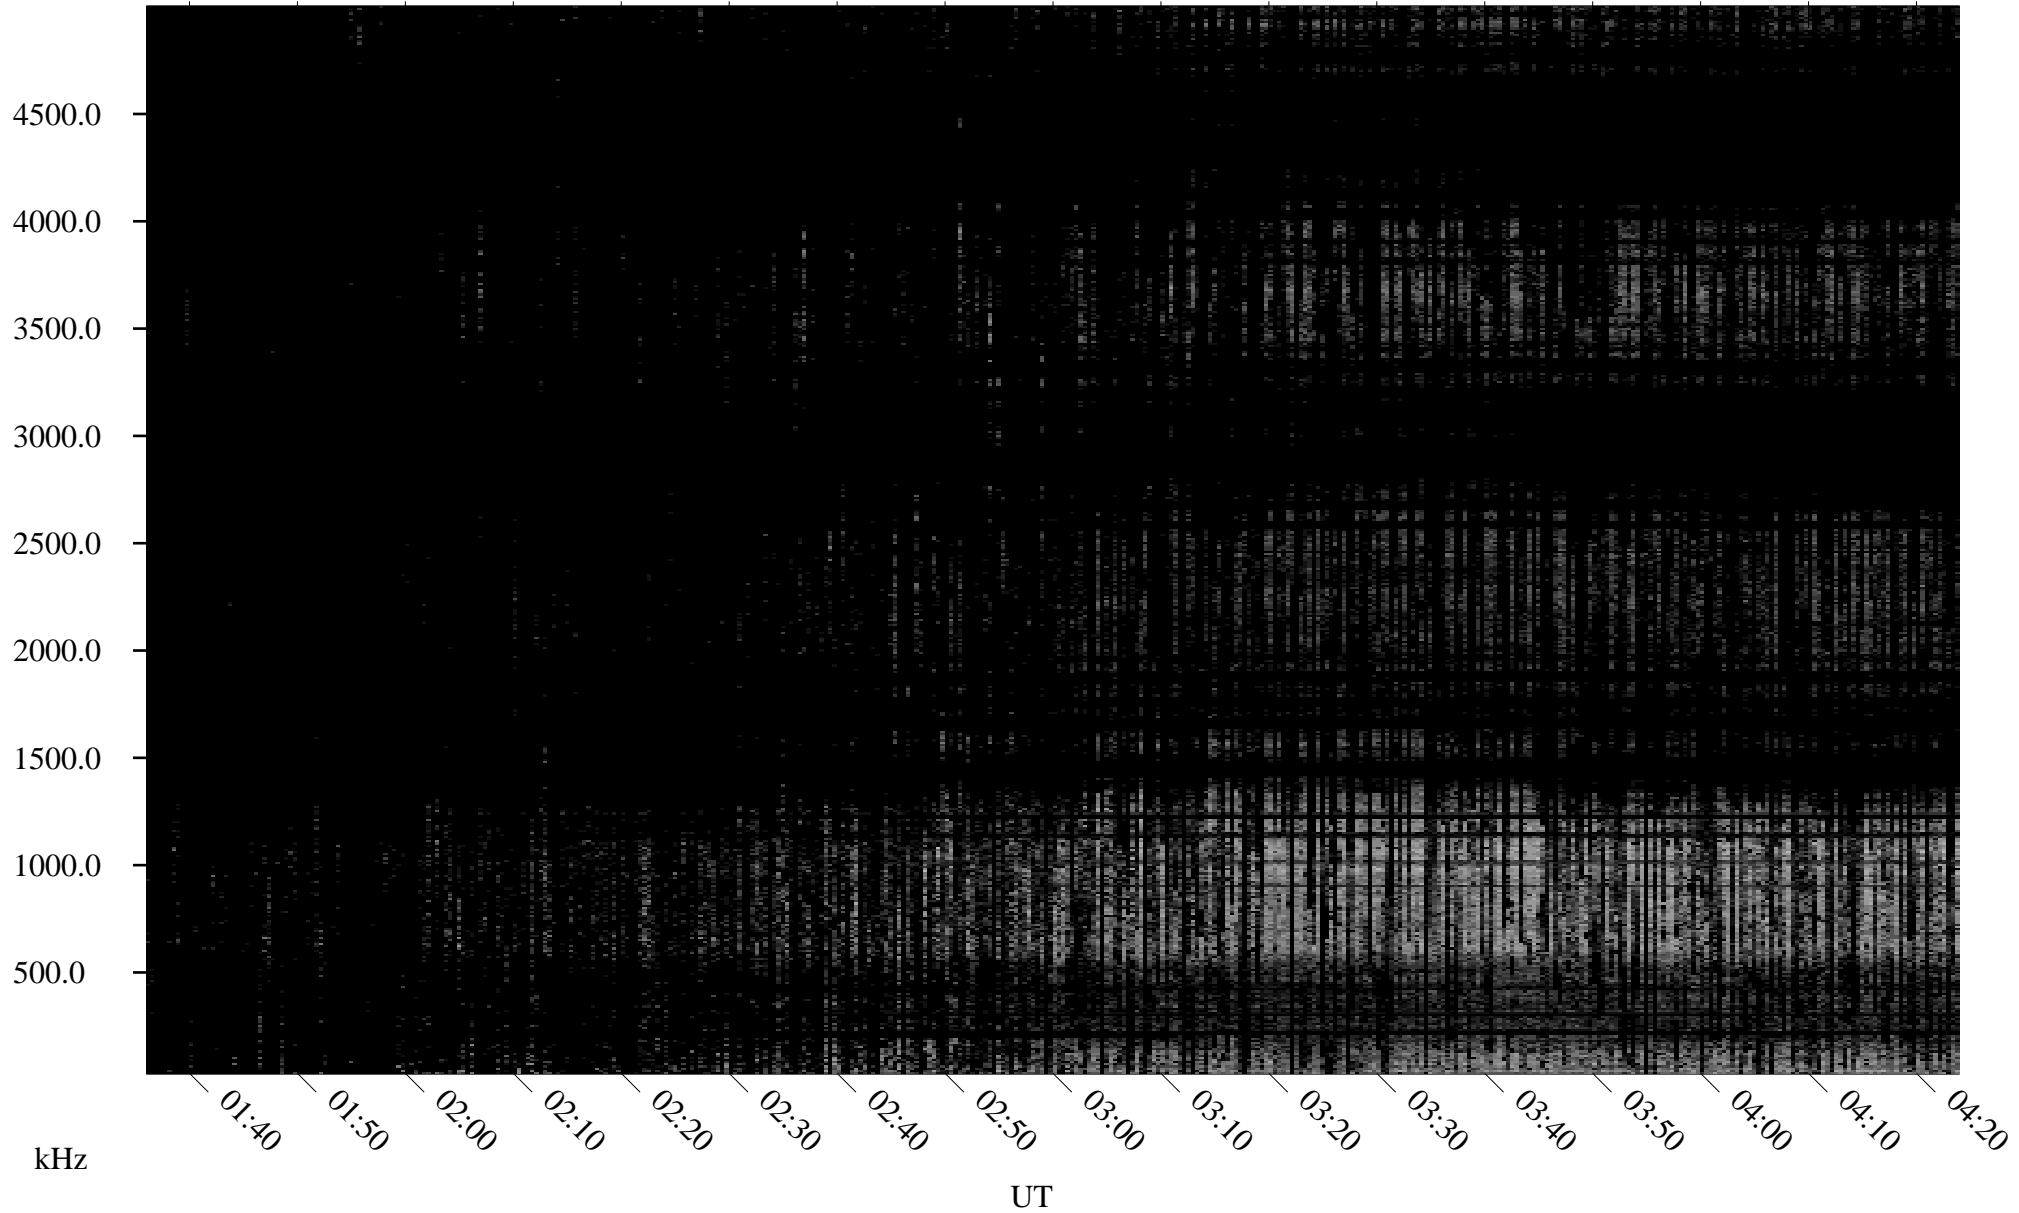

# 07/19/2001 Churchill, Manitoba

Linear Scale    Black = 161    White = 15

ch01200l.r00m max\_12

Page 1

# 07/19/2001 Churchill, Manitoba

Linear Scale    Black = 161    White = 15

ch01200l.r00m max\_12

Page 2

# 07/20/2001 Churchill, Manitoba

Linear Scale    Black = 161    White = 15

ch01200l.r00m max\_12

Page 3

# 07/20/2001 Churchill, Manitoba

Linear Scale    Black = 161    White = 15

ch01200l.r00m max\_12

Page 4