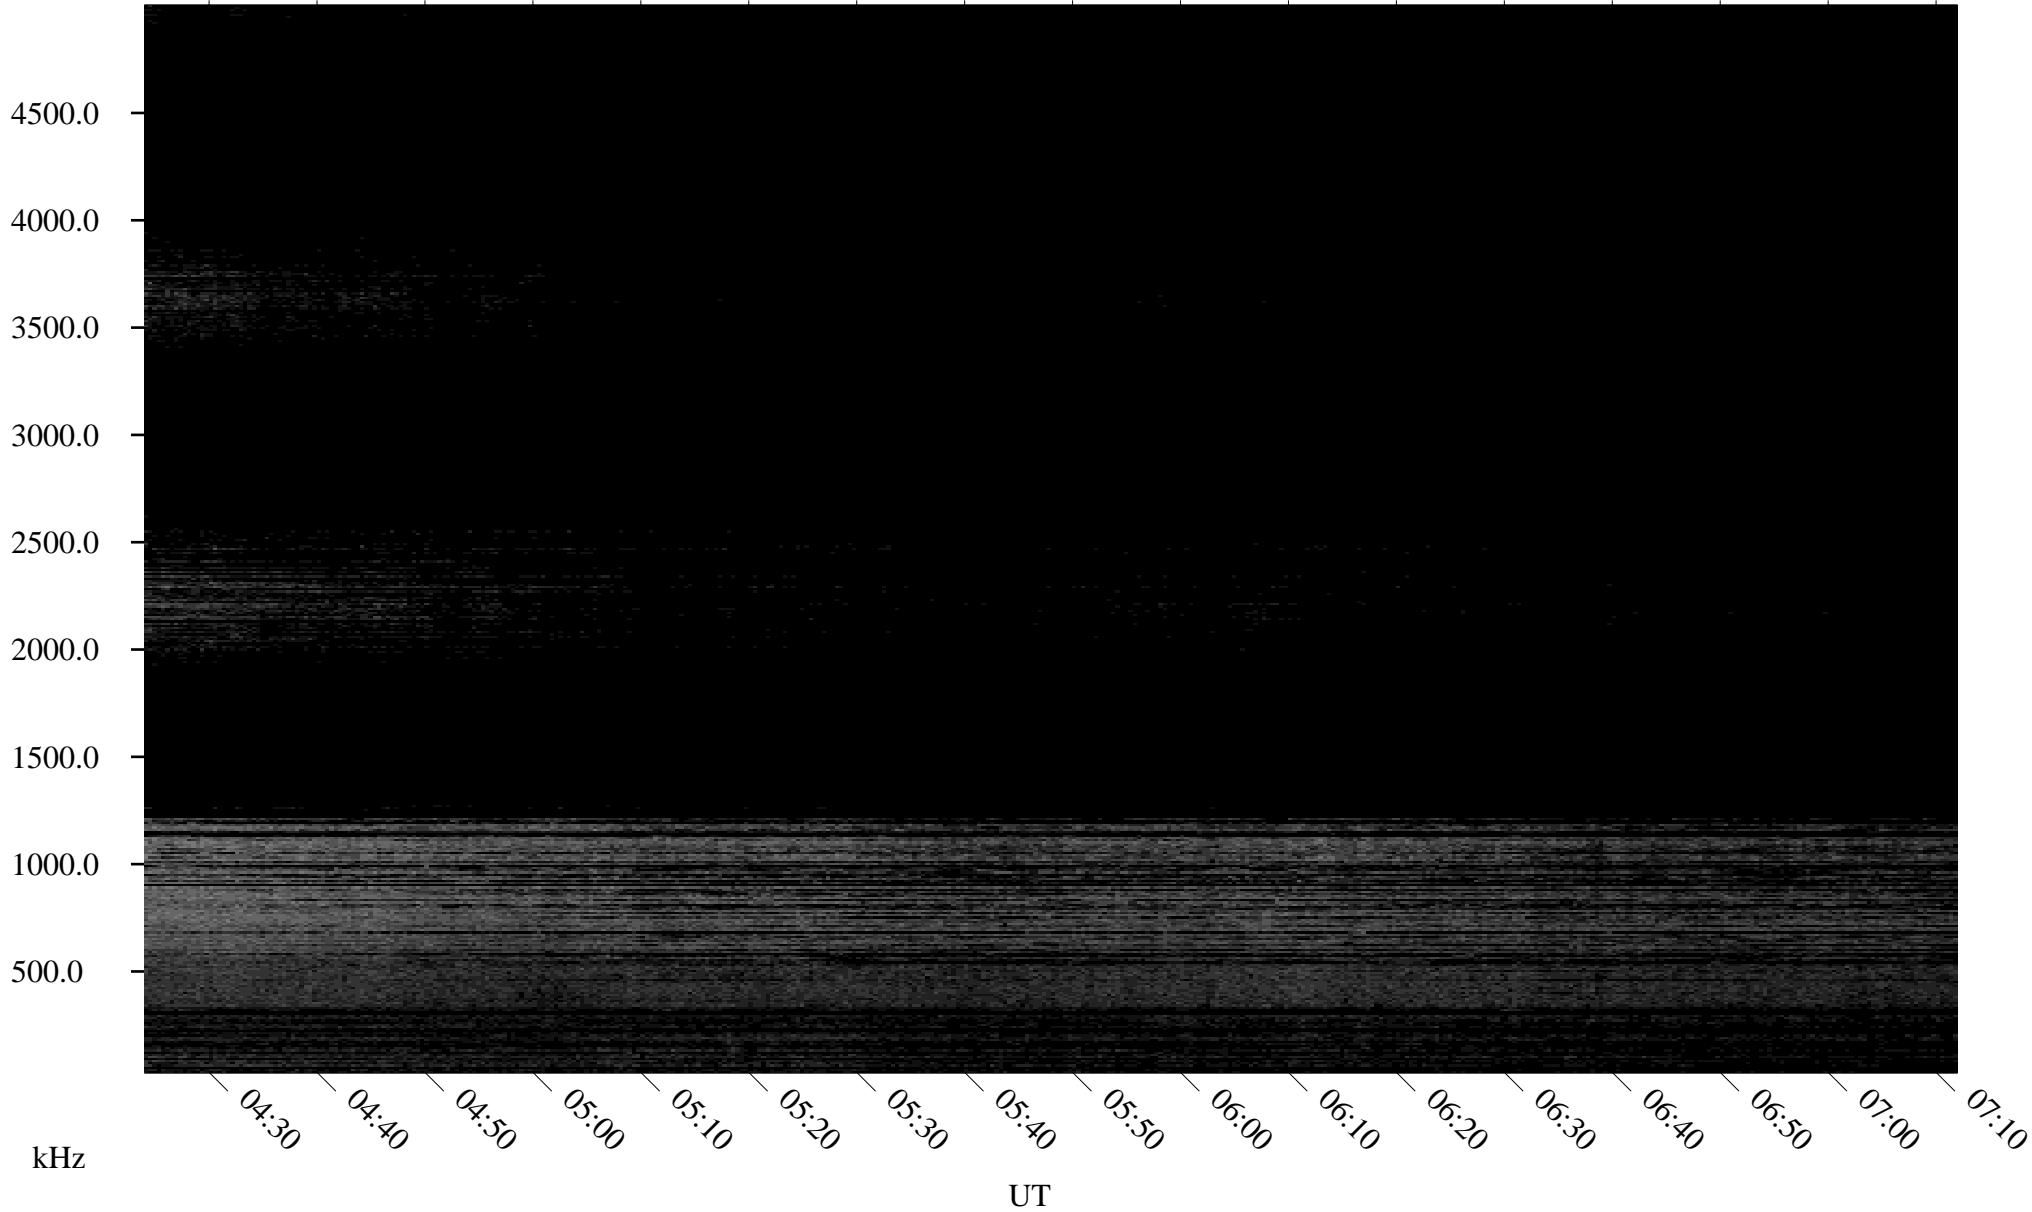

# 07/21/2001 Churchill, Manitoba

Linear Scale    Black = 161    White = 15

ch012011.r00m max\_12

Page 3

# 07/21/2001 Churchill, Manitoba

Linear Scale    Black = 161    White = 15

ch012011.r00m max\_12

Page 4

# 07/21/2001 Churchill, Manitoba

Linear Scale    Black = 161    White = 15

ch012011.r00m max\_12

Page 5