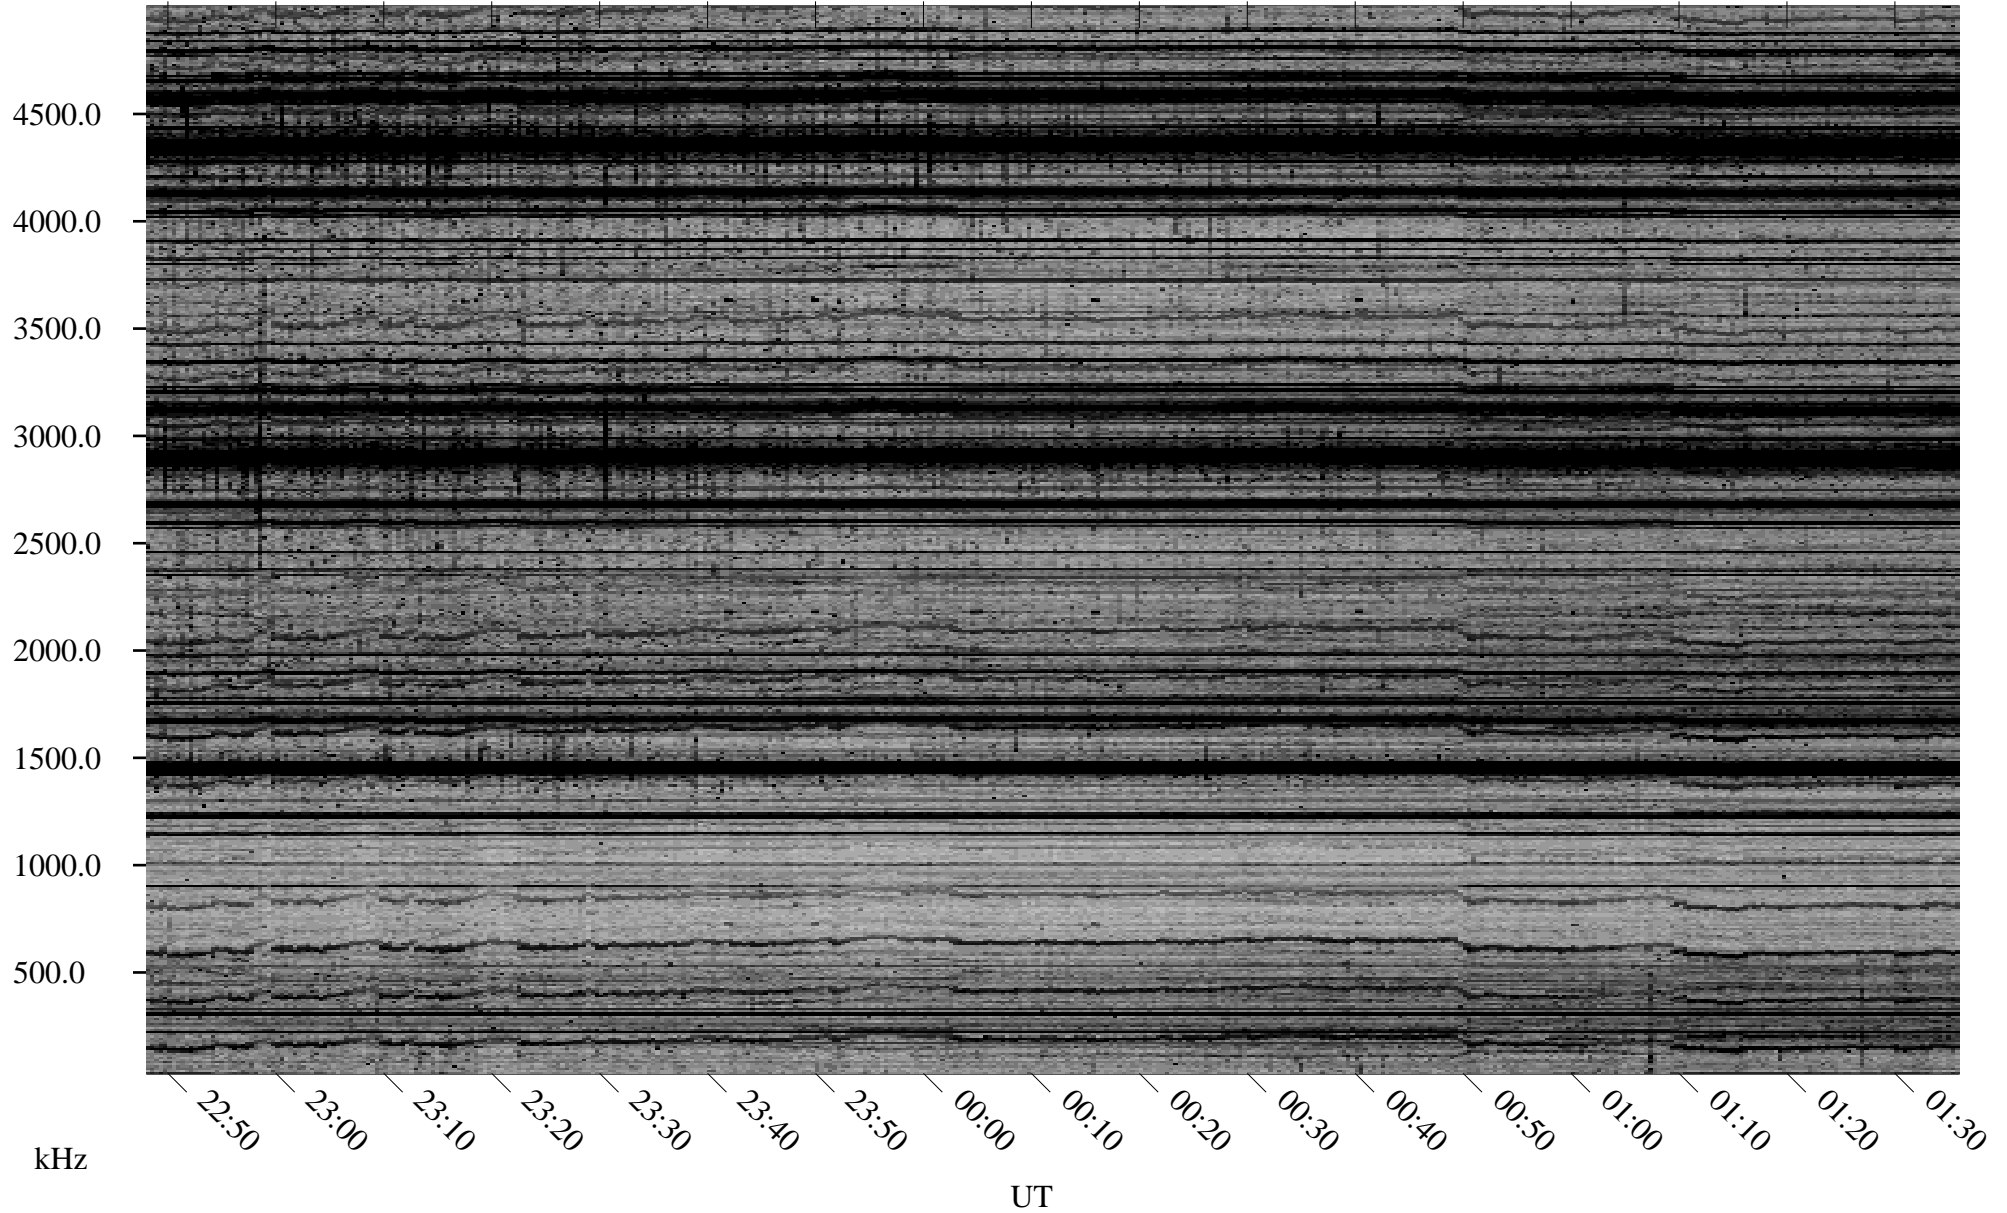

# 07/20/2001 Churchill, Manitoba

Linear Scale    Black = 161    White = 15

ch012011.r00m max\_12

Page 1

# 07/20/2001 Churchill, Manitoba

Linear Scale    Black = 161    White = 15

ch012011.r00m max\_12

Page 2

# 07/21/2001 Churchill, Manitoba

Linear Scale    Black = 161    White = 15

ch012011.r00m max\_12

Page 3

# 07/21/2001 Churchill, Manitoba

Linear Scale    Black = 161    White = 15

ch012011.r00m max\_12

Page 4