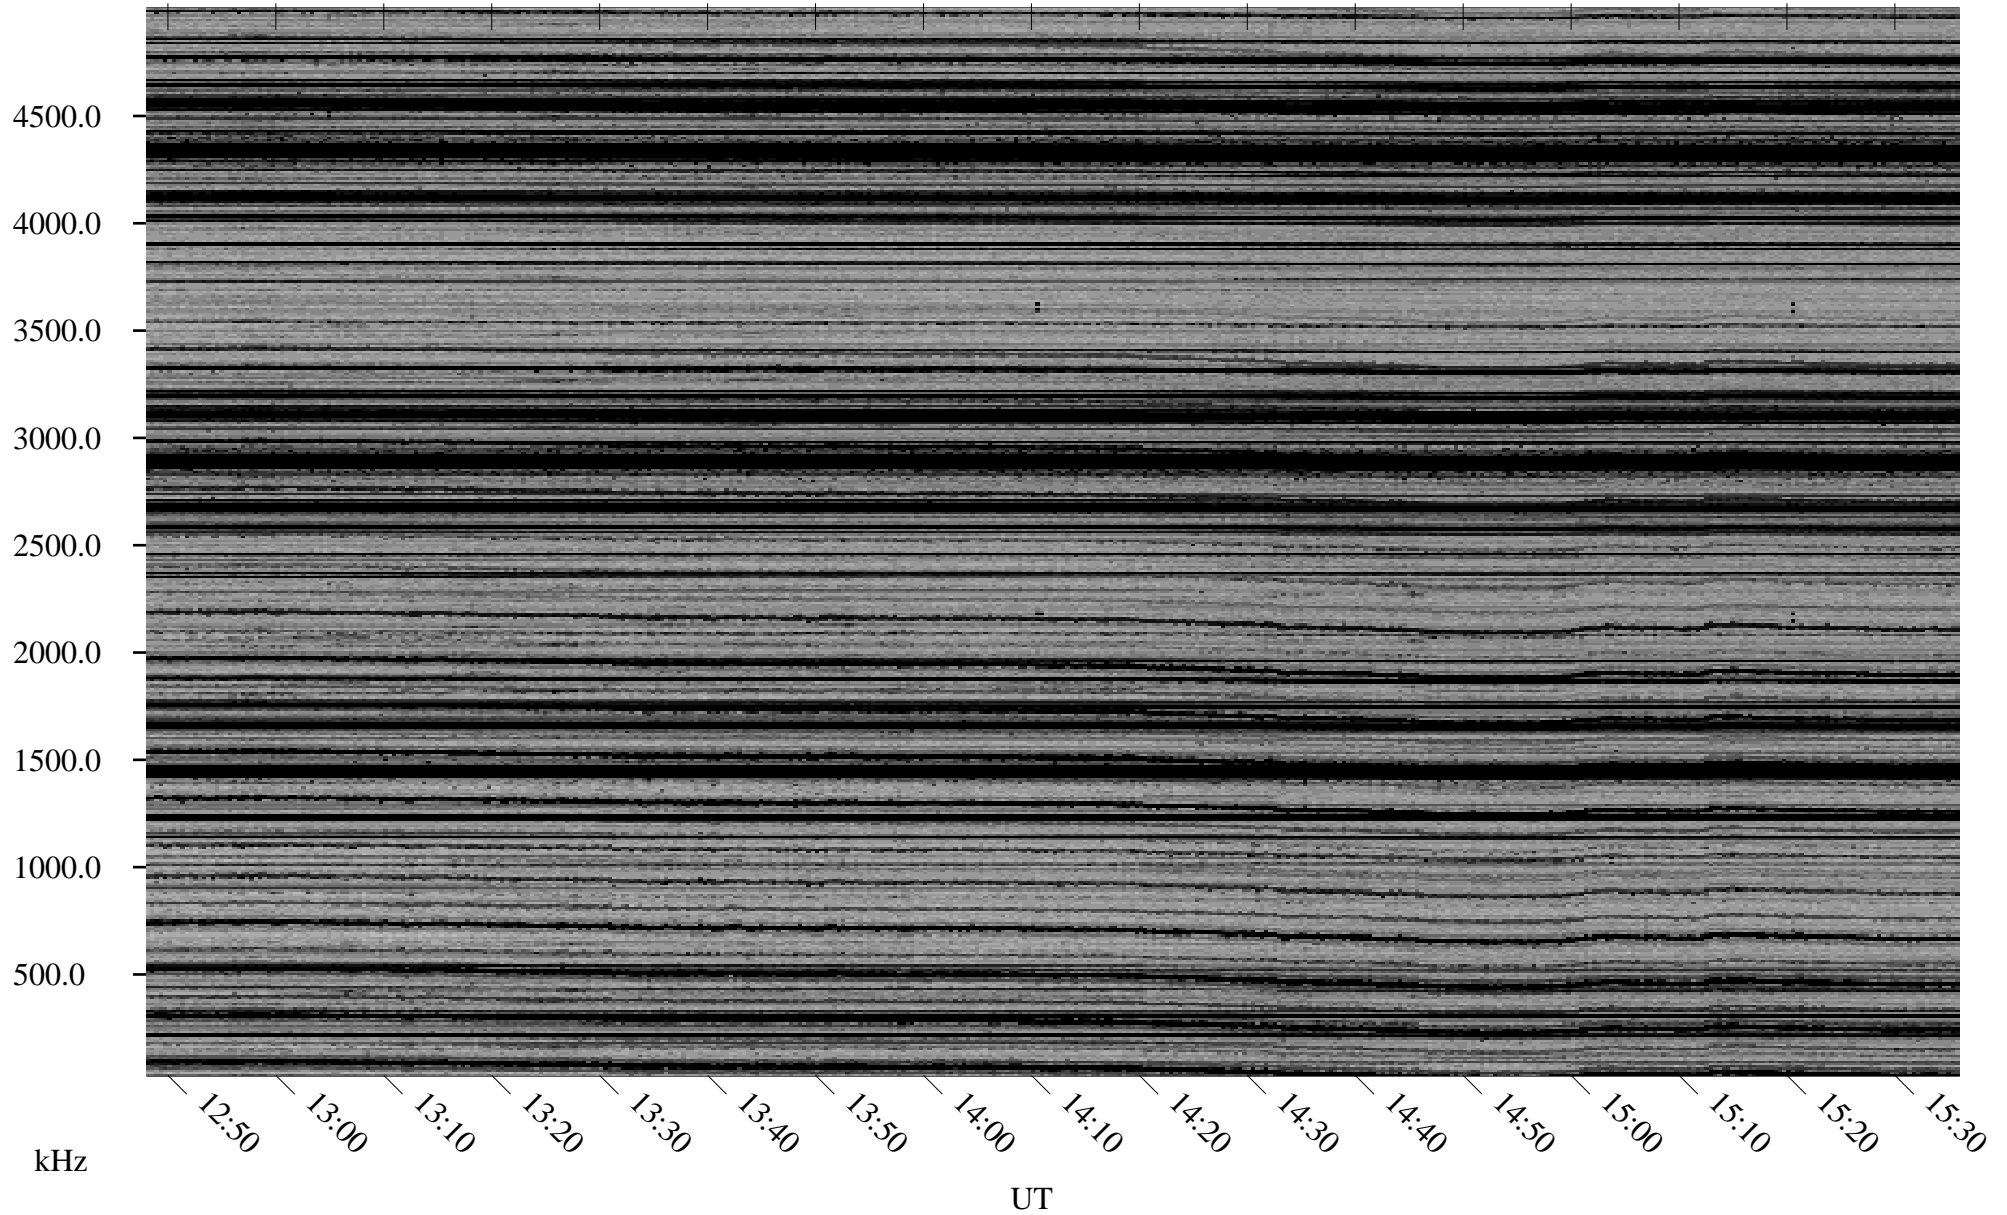

# 07/21/2001 Churchill, Manitoba

Linear Scale    Black = 161    White = 15

ch012011.r00m max\_12

Page 5

# 07/21/2001 Churchill, Manitoba

Linear Scale    Black = 161    White = 15

ch012011.r00m max\_12

Page 6

# 07/21/2001 Churchill, Manitoba

Linear Scale    Black = 161    White = 15

ch012011.r00m max\_12

Page 7

# 07/21/2001 Churchill, Manitoba

Linear Scale    Black = 161    White = 15

ch012011.r00m max\_12

Page 8