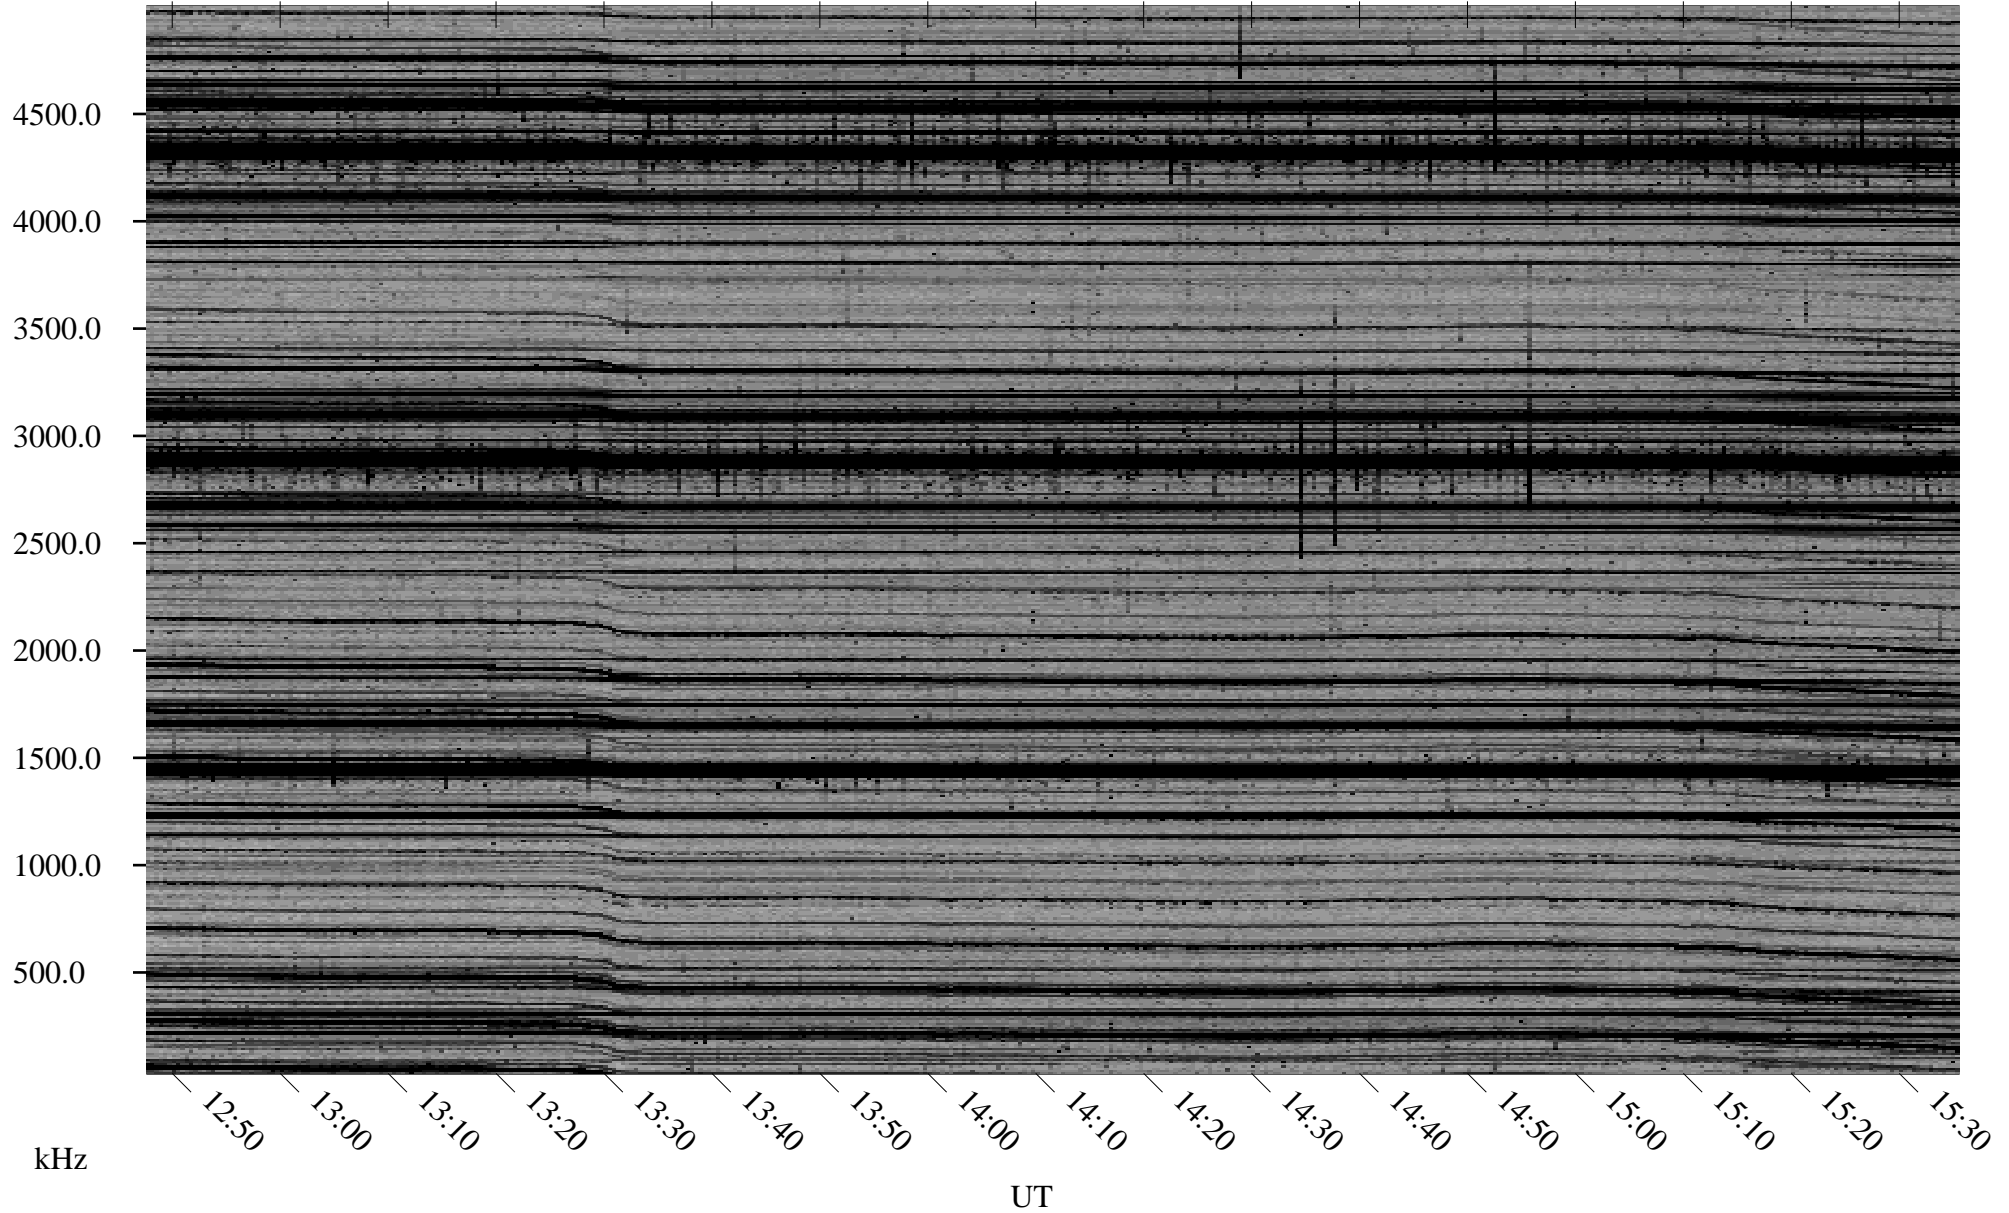

07/22/2001 Churchill, Manitoba

Linear Scale Black = 161 White = 15

ch01202l.r00m max_12

Page 5

07/22/2001 Churchill, Manitoba

Linear Scale Black = 161 White = 15

ch01202l.r00m max_12

07/22/2001 Churchill, Manitoba

Linear Scale Black = 161 White = 15

ch01202l.r00m max_12

Page 7

07/22/2001 Churchill, Manitoba

Linear Scale Black = 161 White = 15

ch01202l.r00m max_12

Page 8