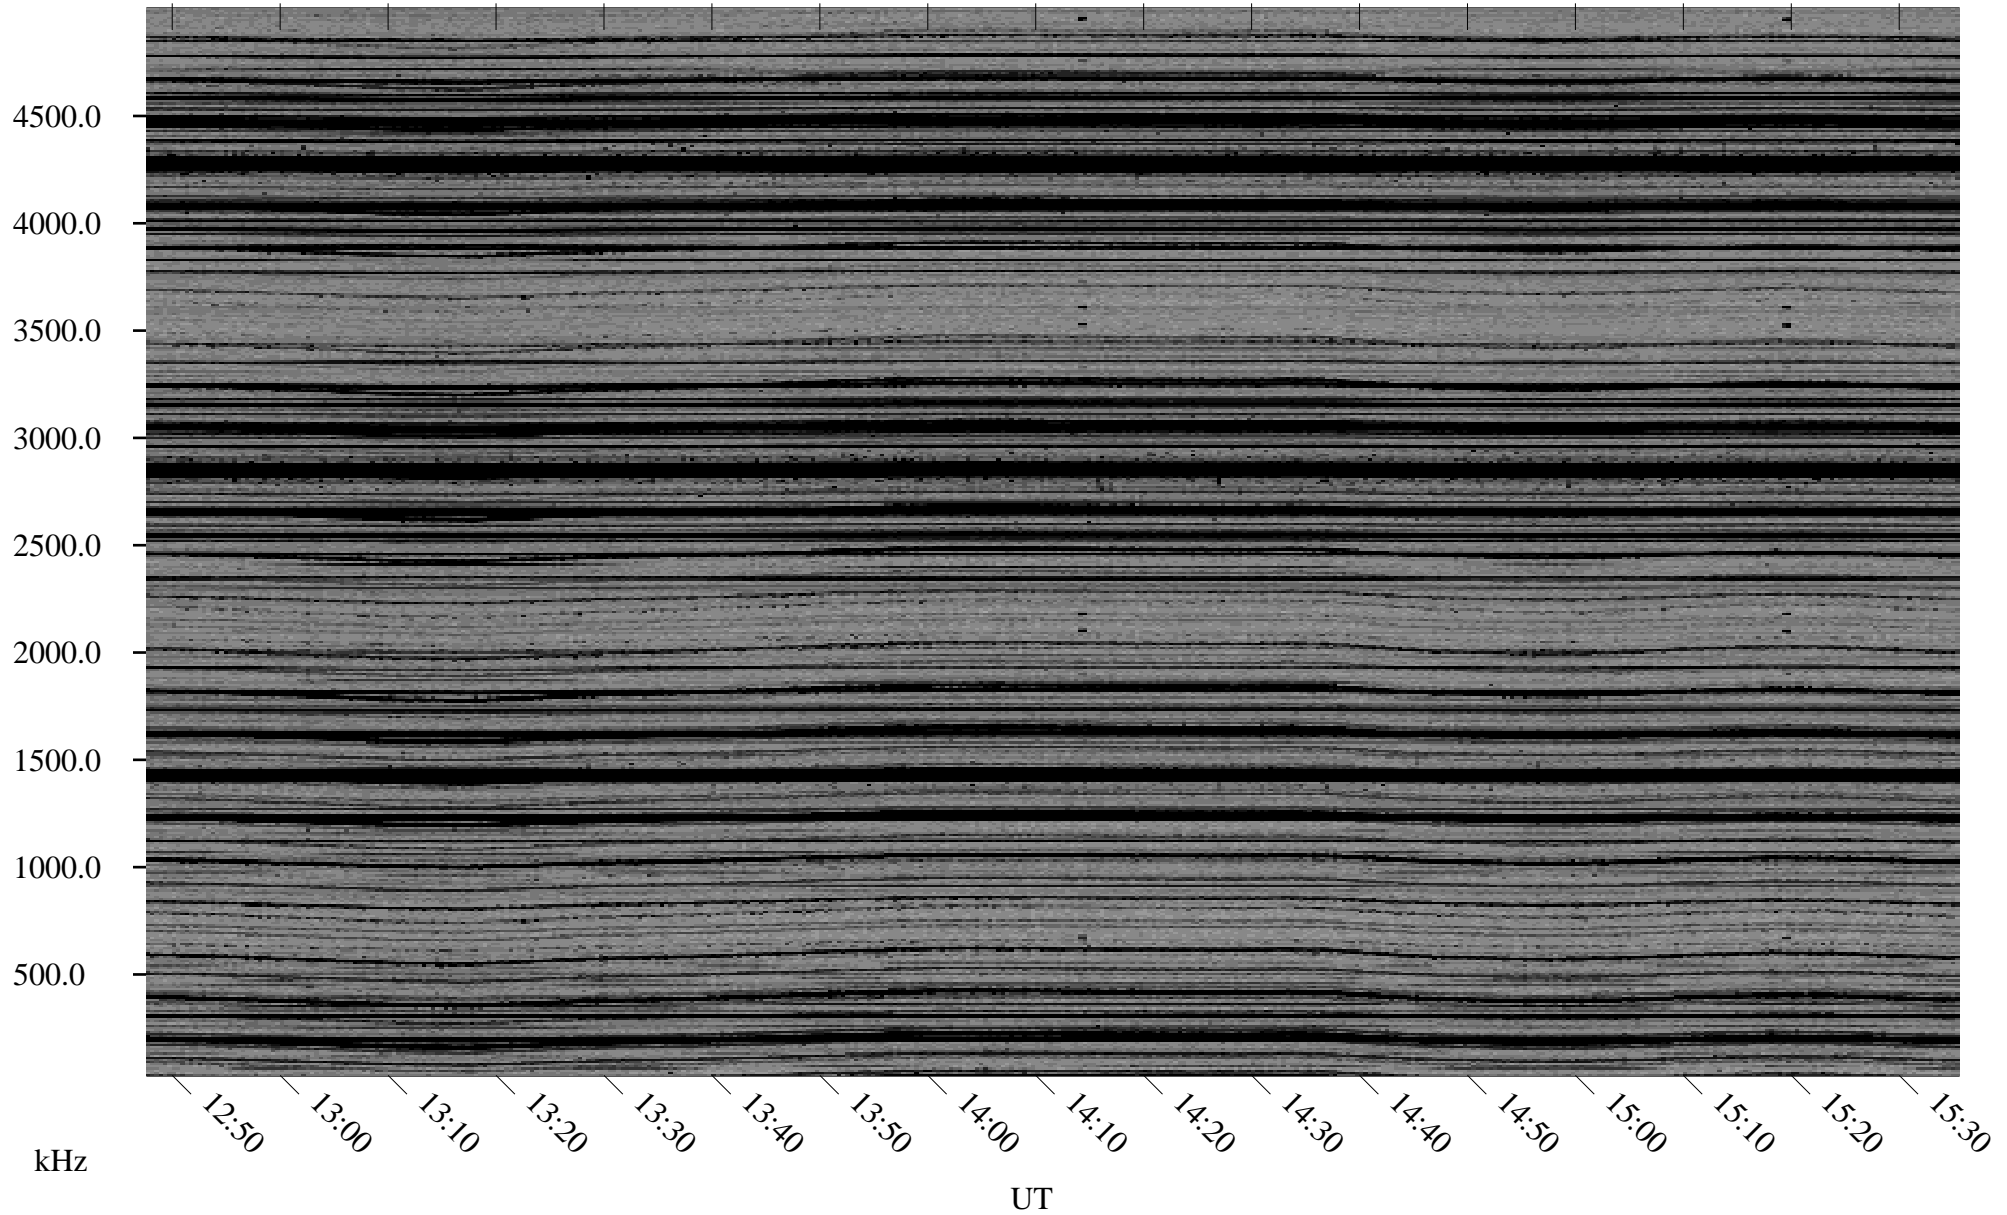

07/23/2001 Churchill, Manitoba

Linear Scale Black = 161 White = 15

ch012031.r00m max_12

Page 5

07/23/2001 Churchill, Manitoba

Linear Scale Black = 161 White = 15

ch01203l.r00m max_12

Page 6

07/23/2001 Churchill, Manitoba

Linear Scale Black = 161 White = 15

ch01203l.r00m max_12

Page 7

07/23/2001 Churchill, Manitoba

Linear Scale Black = 161 White = 15

ch01203l.r00m max_12