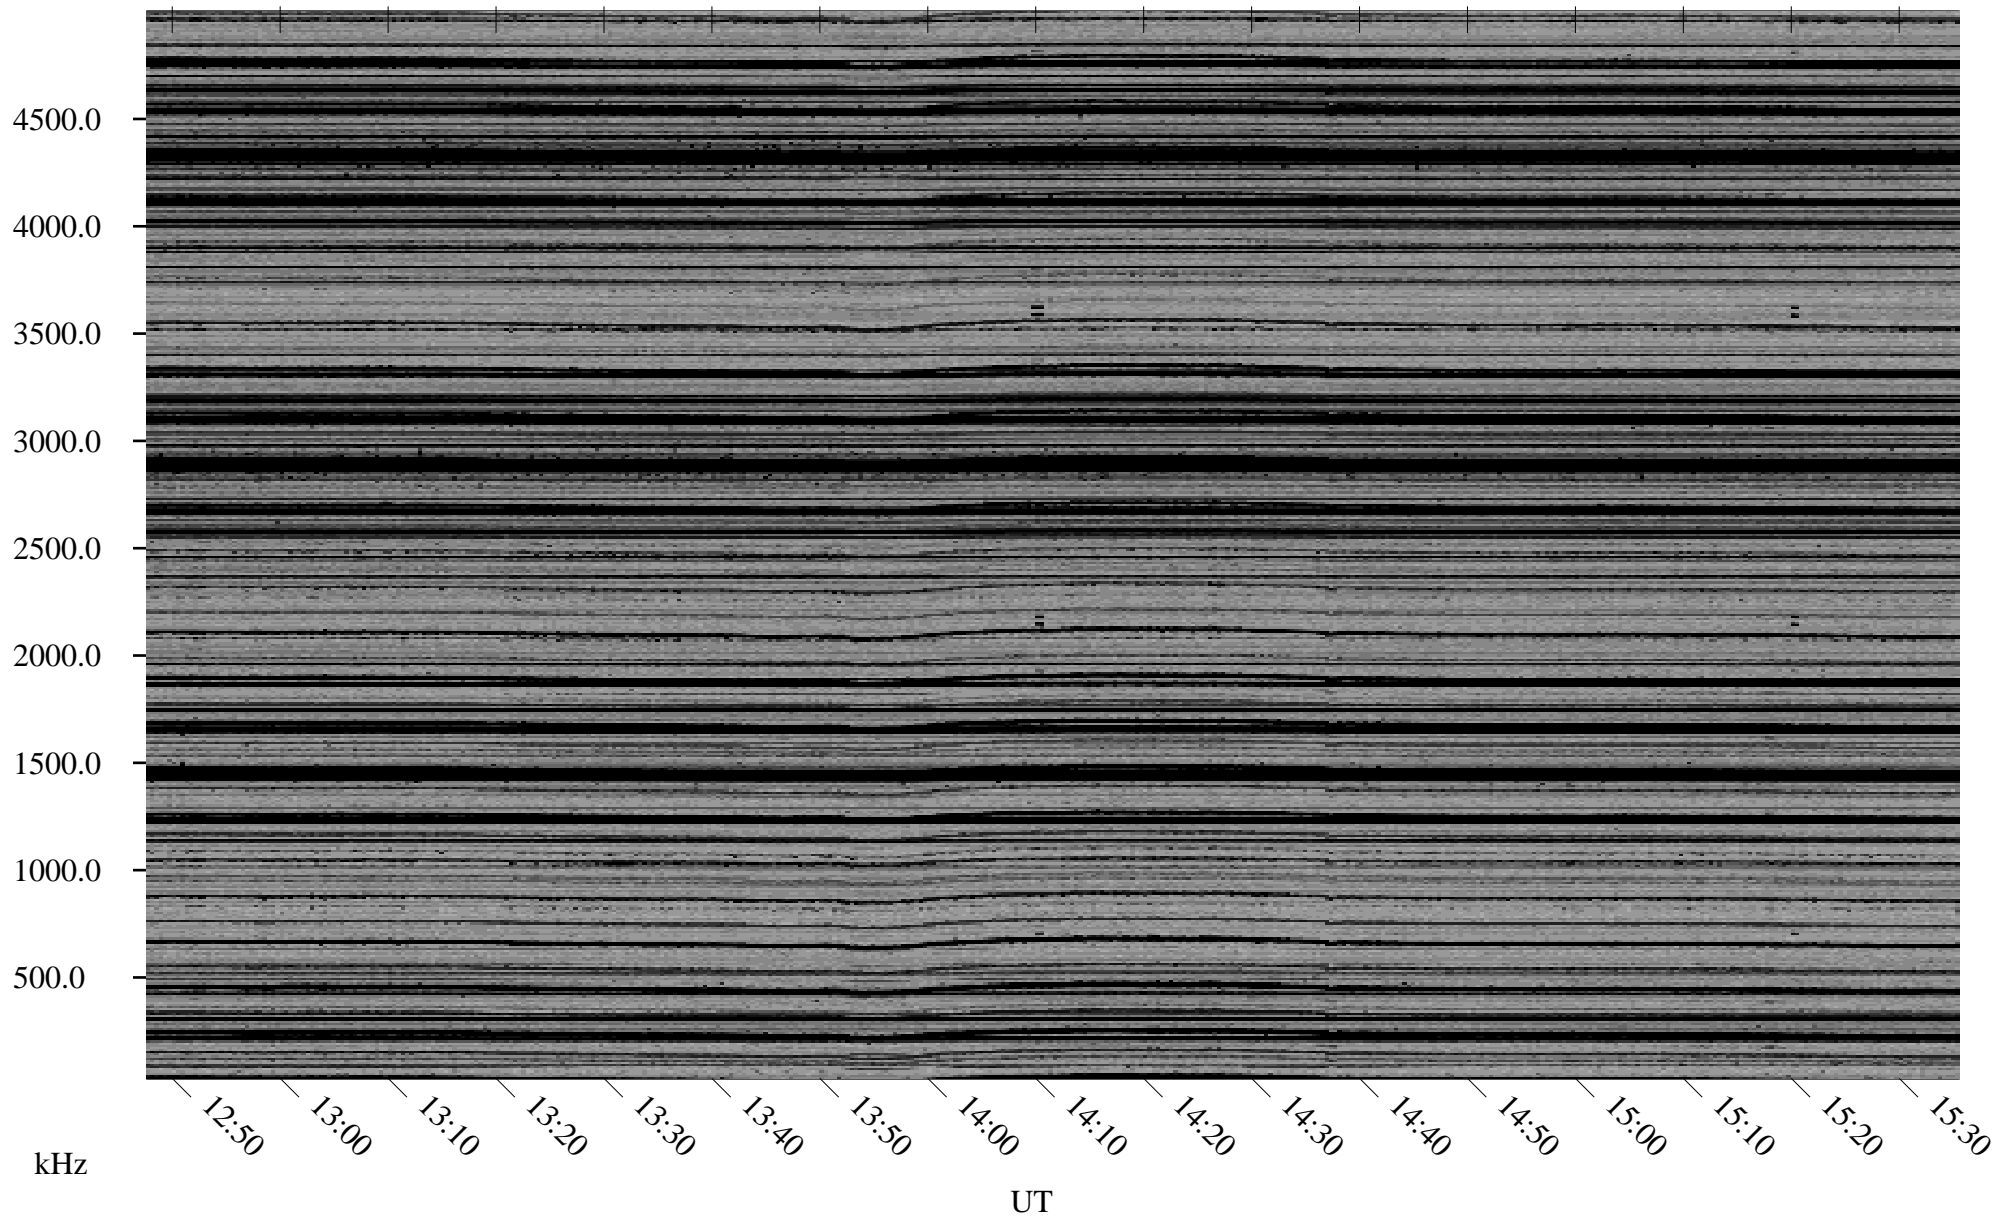

# 07/24/2001 Churchill, Manitoba

Linear Scale    Black = 161    White = 15

ch01204l.r00m max\_12

Page 5

07/24/2001 Churchill, Manitoba

Linear Scale Black = 161 White = 15

ch01204l.r00m max\_12

Page 6

# 07/24/2001 Churchill, Manitoba

Linear Scale    Black = 161    White = 15

ch01204l.r00m max\_12

Page 7

# 07/24/2001 Churchill, Manitoba

Linear Scale    Black = 161    White = 15

ch01204l.r00m max\_12