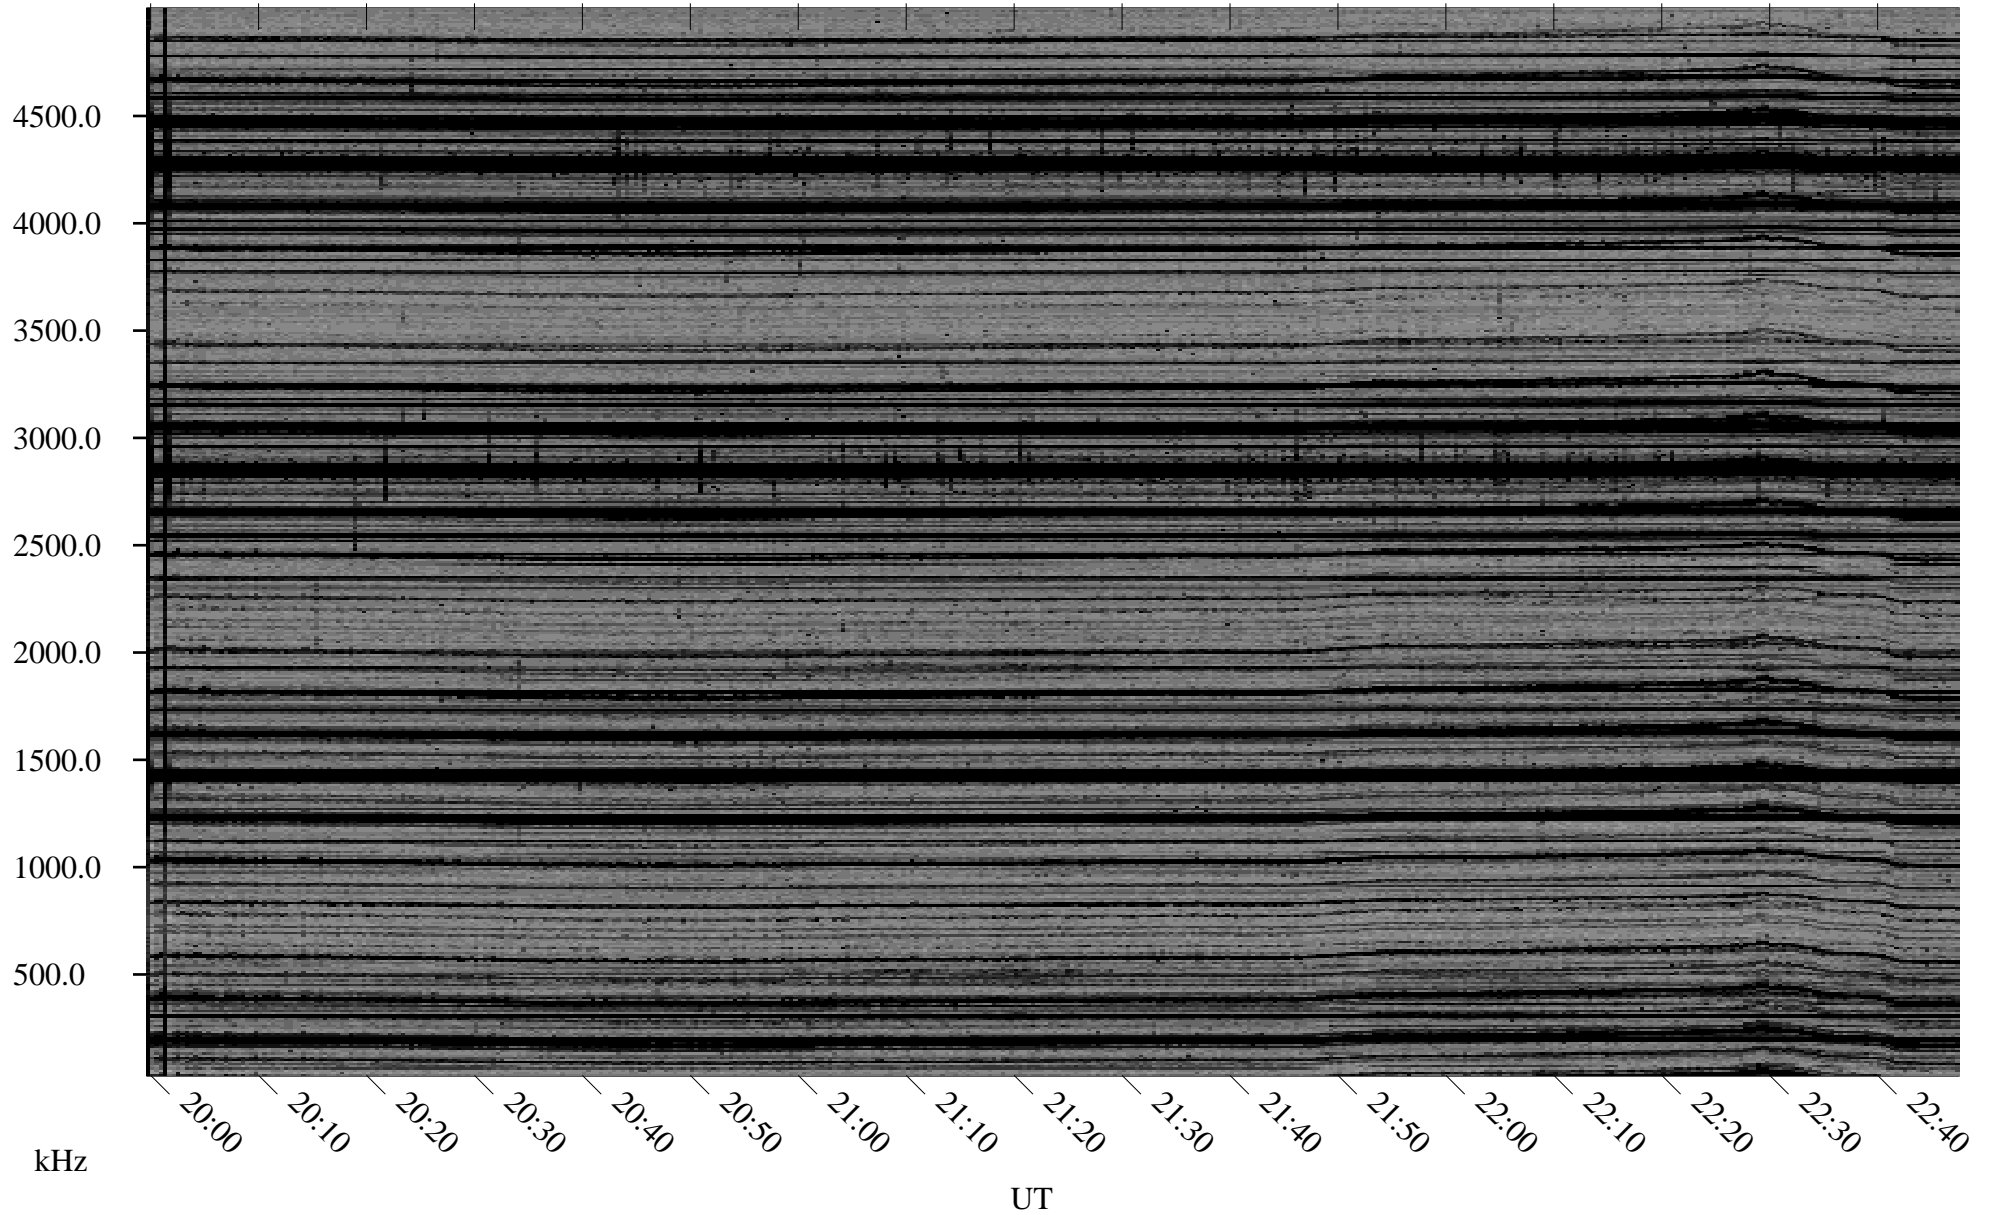

# 07/28/2001 Churchill, Manitoba

Linear Scale    Black = 161    White = 15

ch01209l.r00m max\_12

Page 1

# 07/28/2001 Churchill, Manitoba

Linear Scale    Black = 161    White = 15

ch01209l.r00m max\_12

Page 2

# 07/29/2001 Churchill, Manitoba

Linear Scale    Black = 161    White = 15

ch01209l.r00m max\_12

Page 3

# 07/29/2001 Churchill, Manitoba

Linear Scale    Black = 161    White = 15

ch01209l.r00m max\_12

Page 4