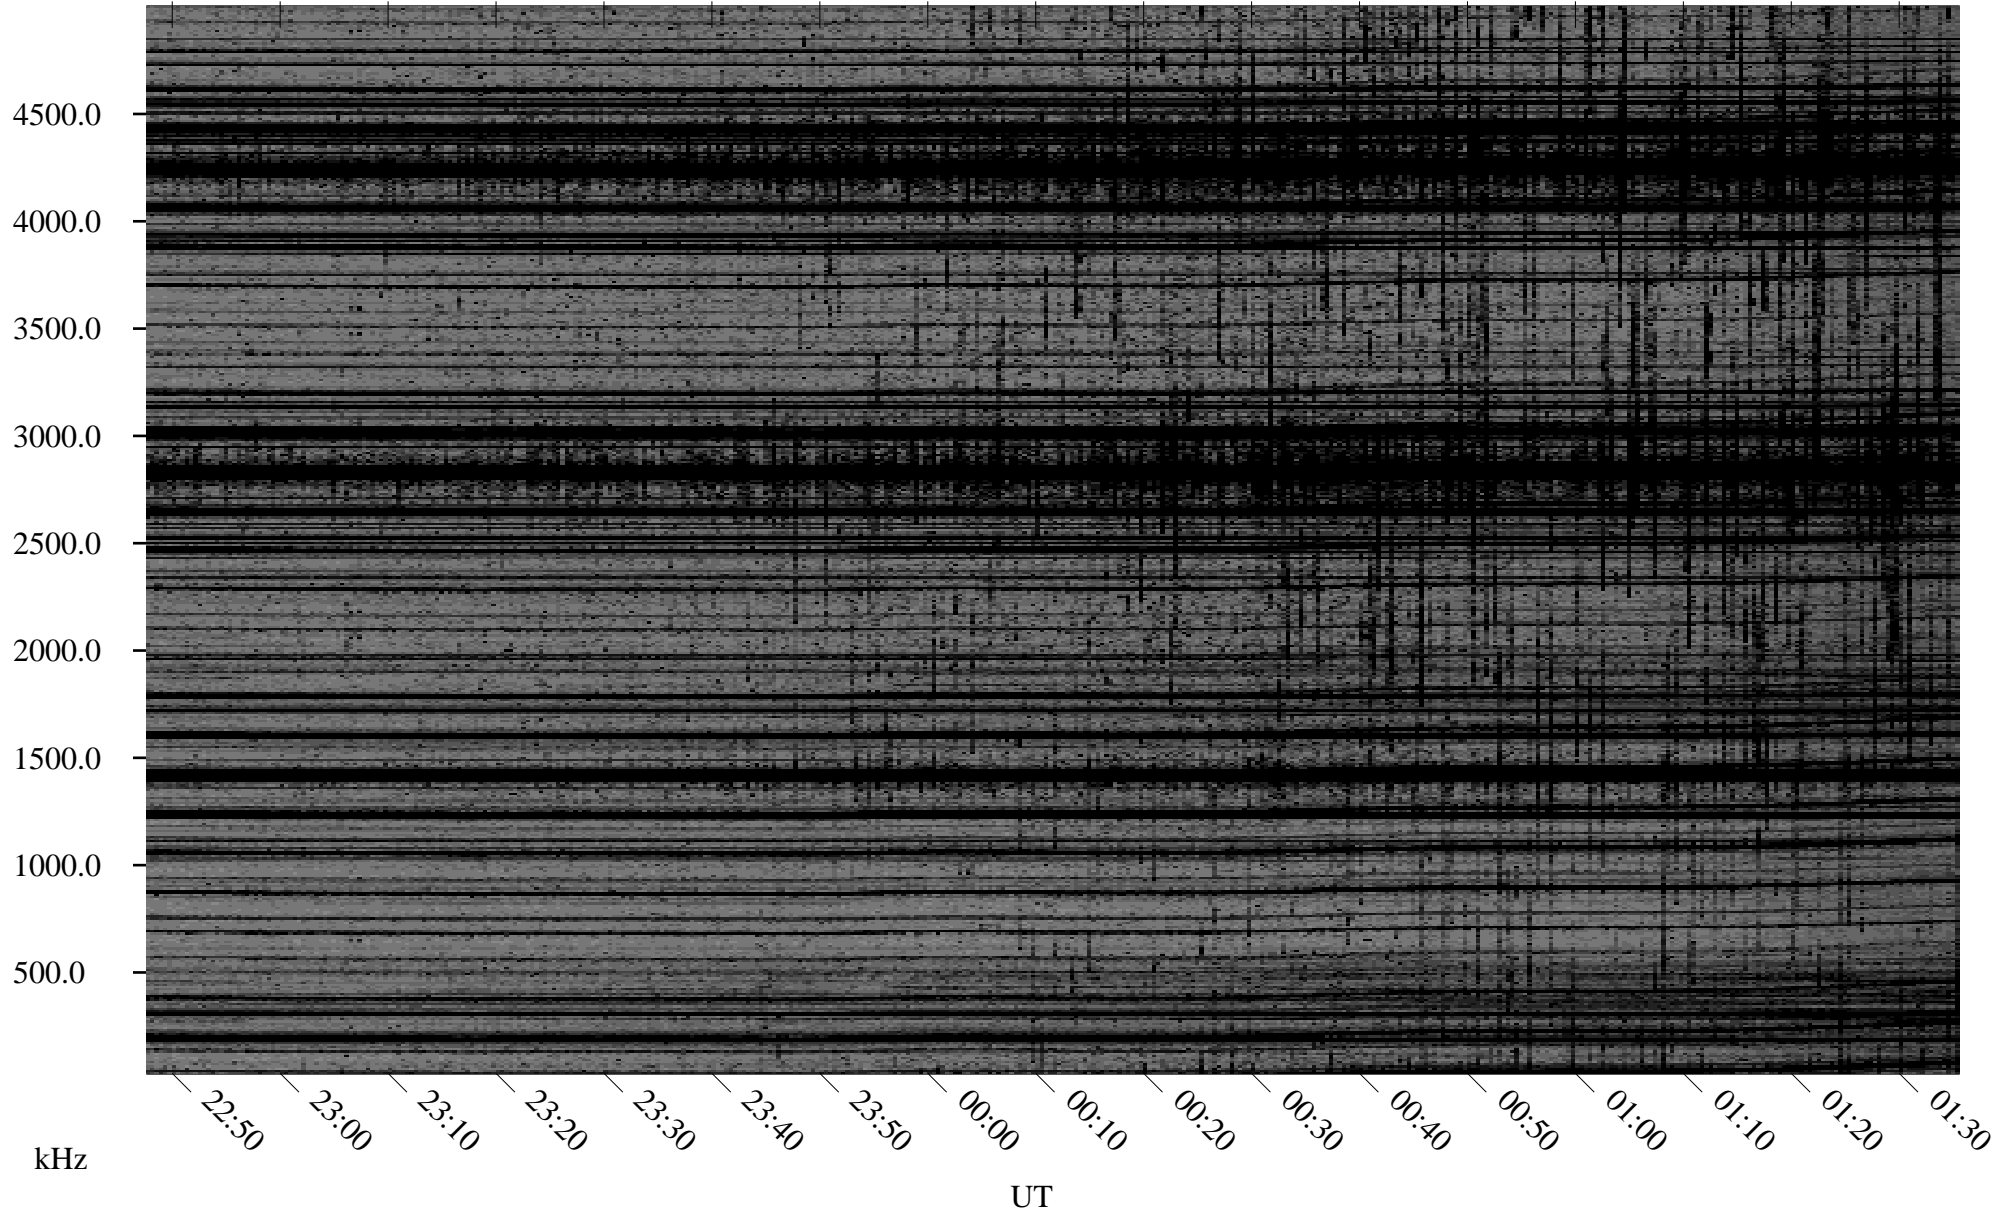

# 07/29/2001 Churchill, Manitoba

Linear Scale    Black = 161    White = 15

ch01210l.r00m max\_12

Page 1

# 07/29/2001 Churchill, Manitoba

Linear Scale    Black = 161    White = 15

ch01210l.r00m max\_12

Page 2

# 07/30/2001 Churchill, Manitoba

Linear Scale    Black = 161    White = 15

ch01210l.r00m max\_12

Page 3

# 07/30/2001 Churchill, Manitoba

Linear Scale    Black = 161    White = 15

ch01210l.r00m max\_12

Page 4