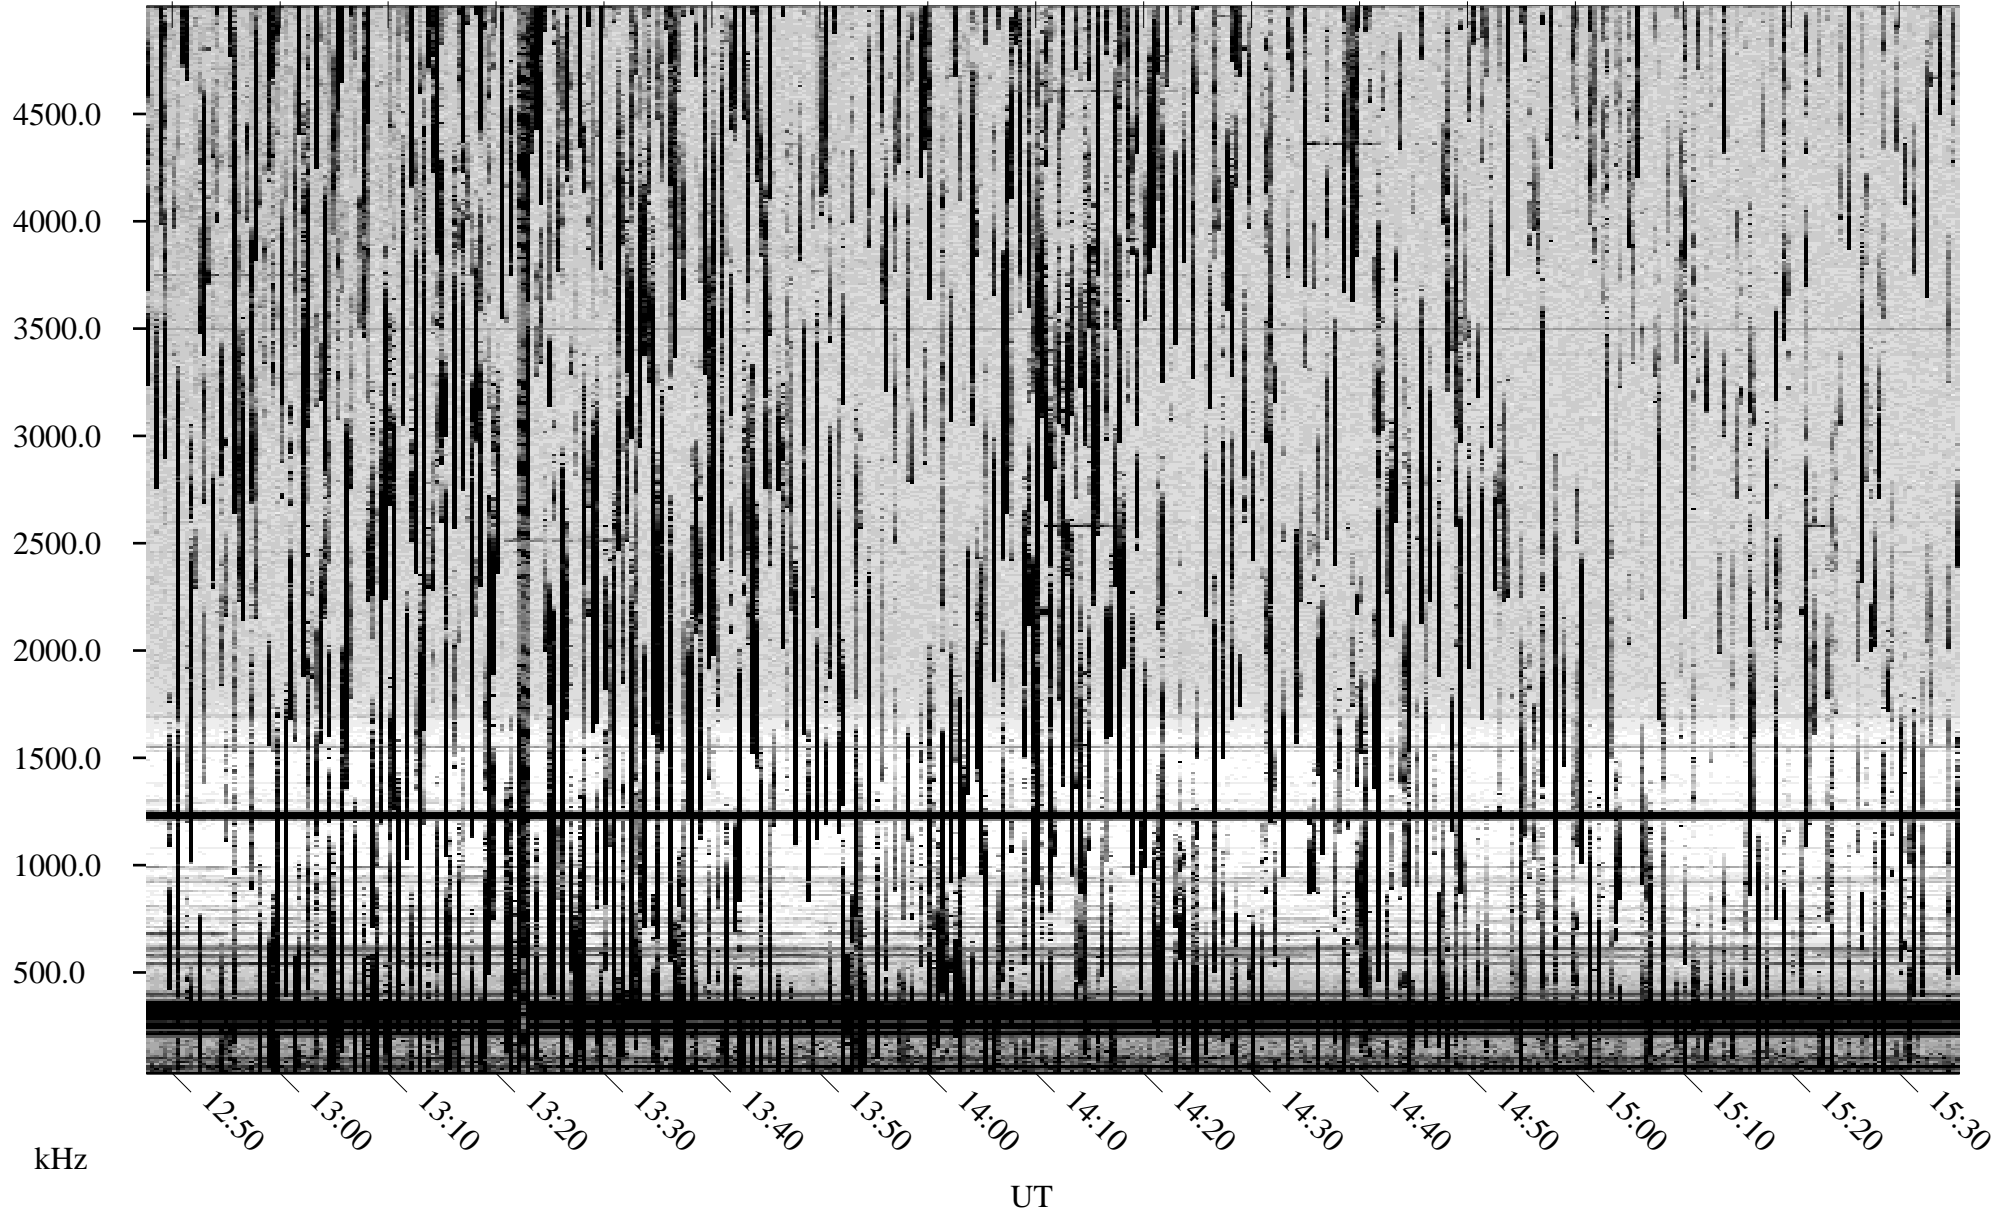

# 07/30/2001 Churchill, Manitoba

Linear Scale    Black = 161    White = 15

ch01210l.r00m max\_12

Page 5

# 07/30/2001 Churchill, Manitoba

Linear Scale    Black = 161    White = 15

ch01210l.r00m max\_12

Page 6

# 07/30/2001 Churchill, Manitoba

Linear Scale Black = 161 White = 15

ch01210l.r00m max\_12

Page 7

# 07/30/2001 Churchill, Manitoba

Linear Scale    Black = 161    White = 15

ch01210l.r00m max\_12