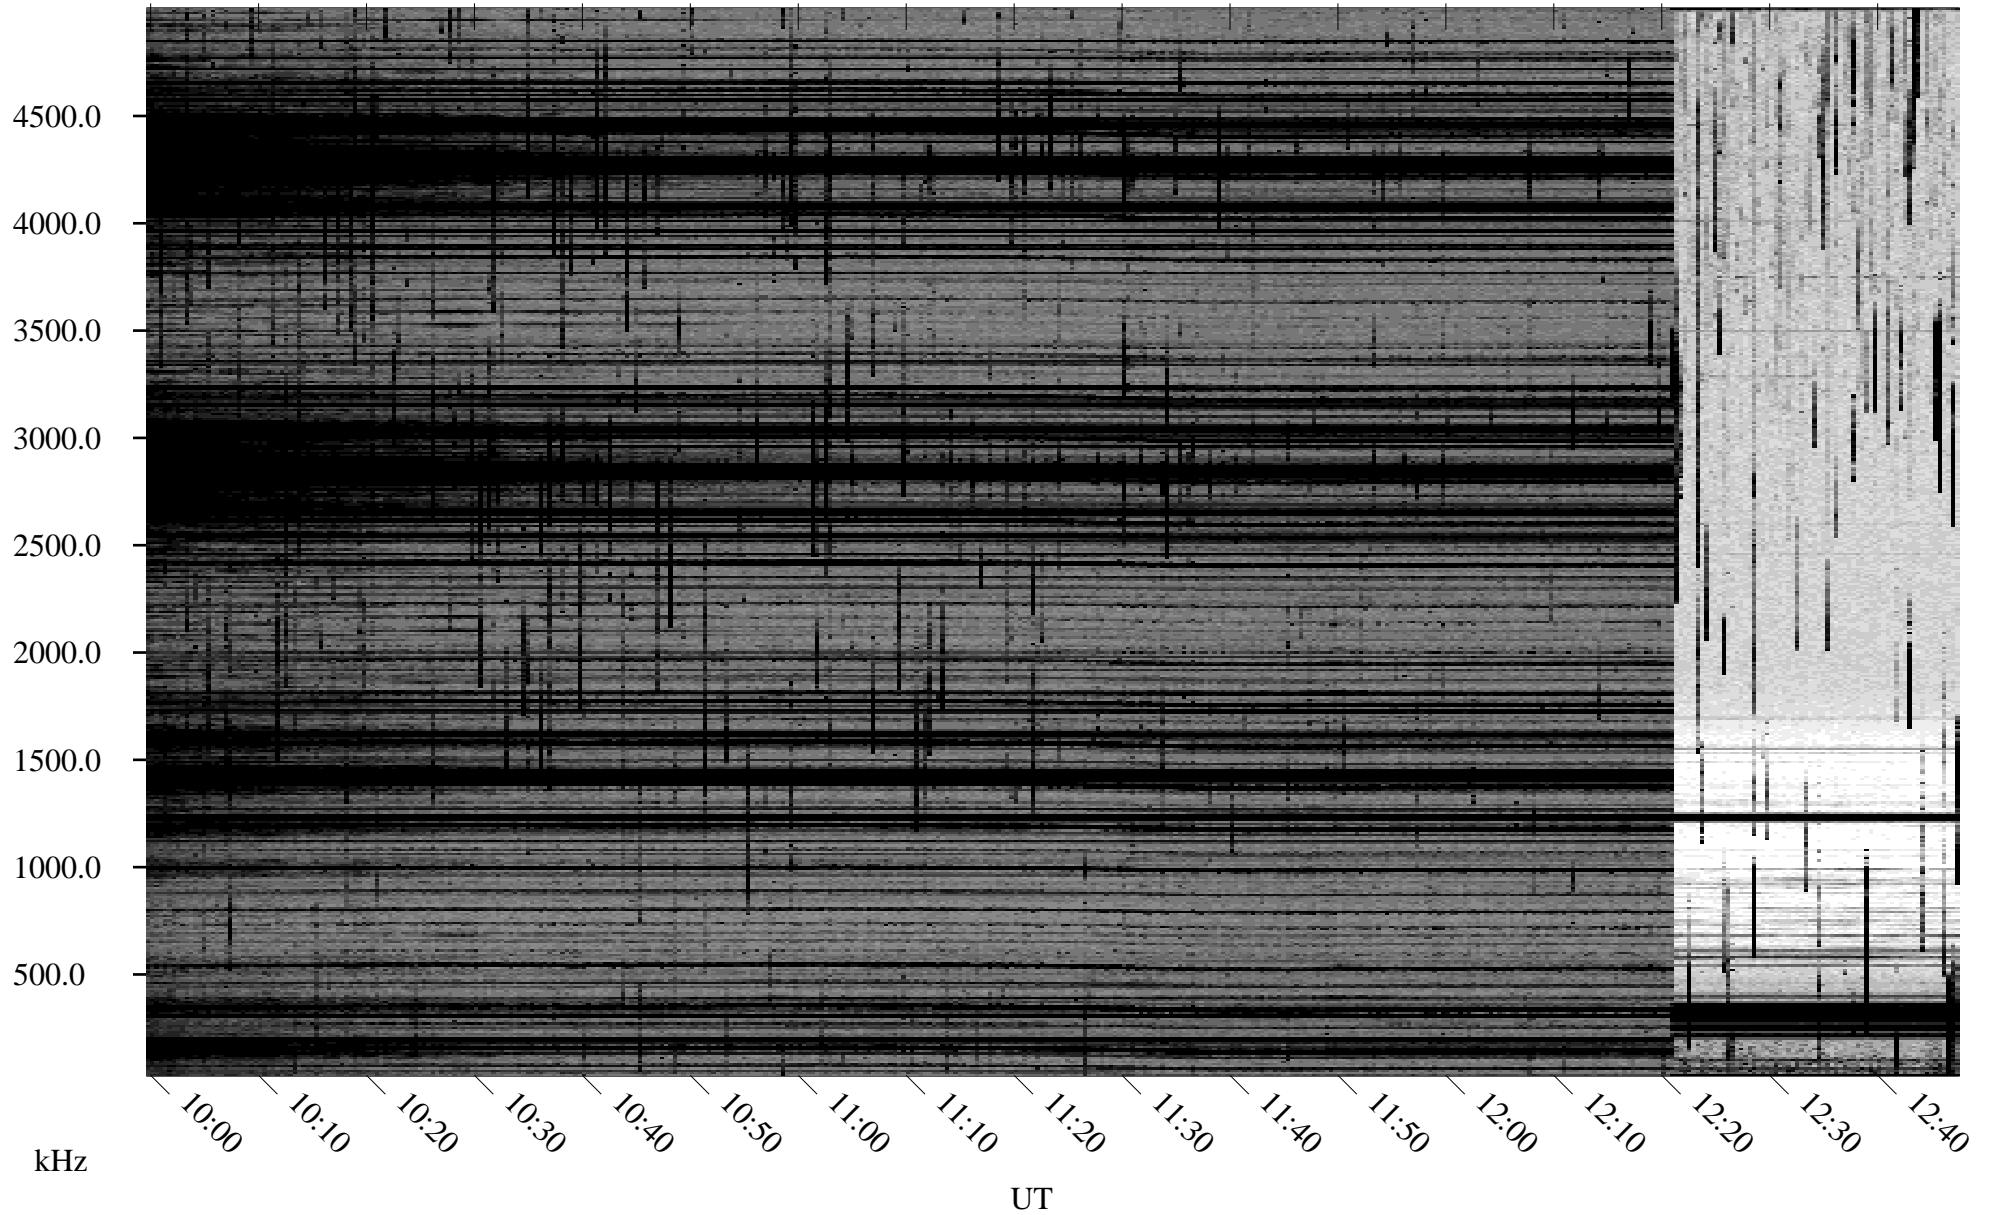

# 07/30/2001 Churchill, Manitoba

Linear Scale    Black = 161    White = 15

ch01210l.r00m max\_12

Page 5

# 07/30/2001 Churchill, Manitoba

Linear Scale    Black = 161    White = 15

ch01210l.r00m max\_12

Page 6

# 07/30/2001 Churchill, Manitoba

Linear Scale    Black = 161    White = 15

ch01210l.r00m max\_12