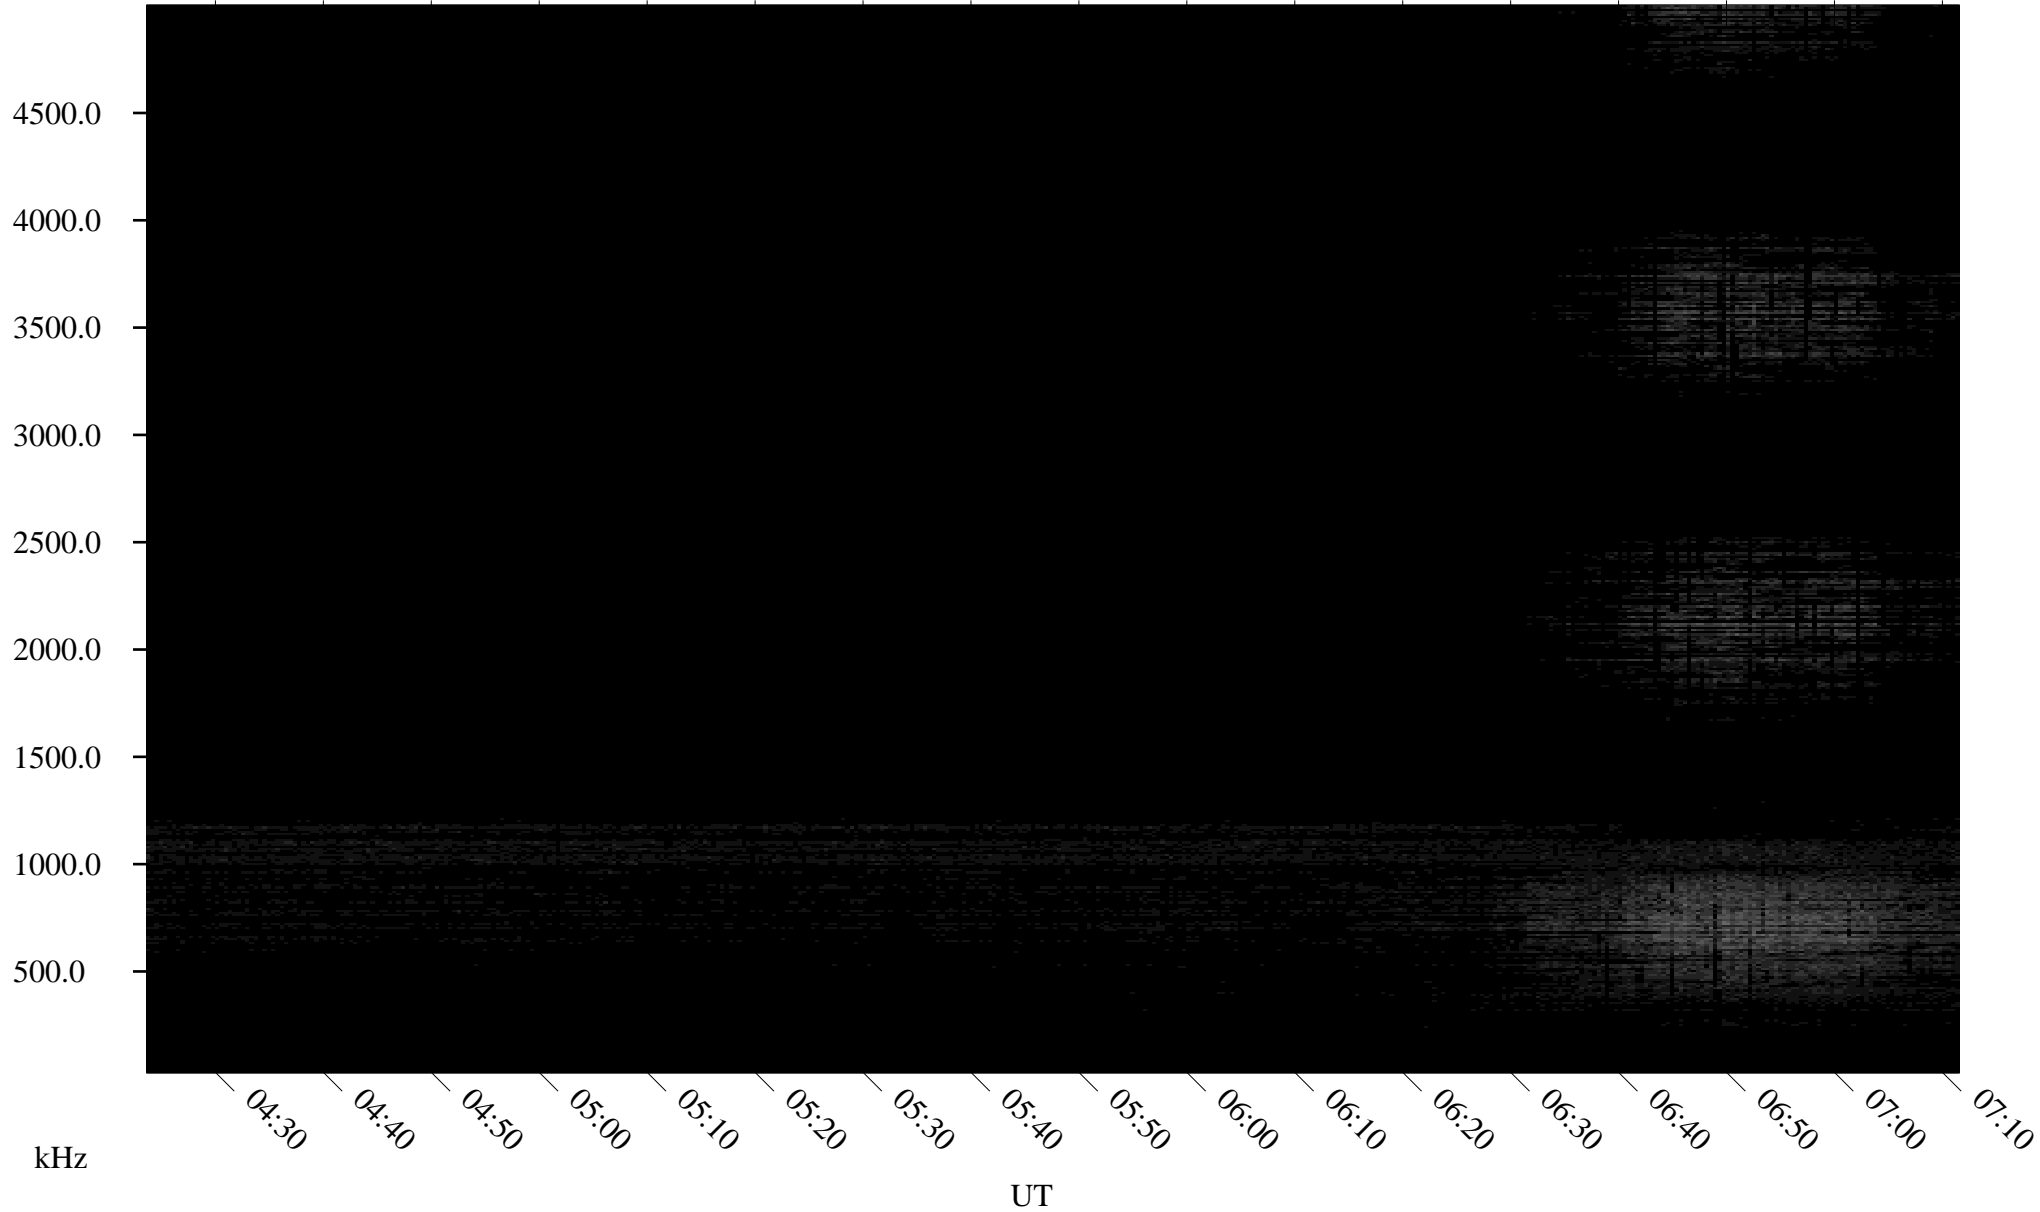

# 07/29/2001 Churchill, Manitoba

Linear Scale    Black = 161    White = 15

ch01210l.r00m max\_12

Page 1

# 07/29/2001 Churchill, Manitoba

Linear Scale    Black = 161    White = 15

ch01210l.r00m max\_12

Page 2

# 07/30/2001 Churchill, Manitoba

Linear Scale    Black = 161    White = 15

ch01210l.r00m max\_12

Page 3

# 07/30/2001 Churchill, Manitoba

Linear Scale    Black = 161    White = 15

ch01210l.r00m max\_12

Page 4