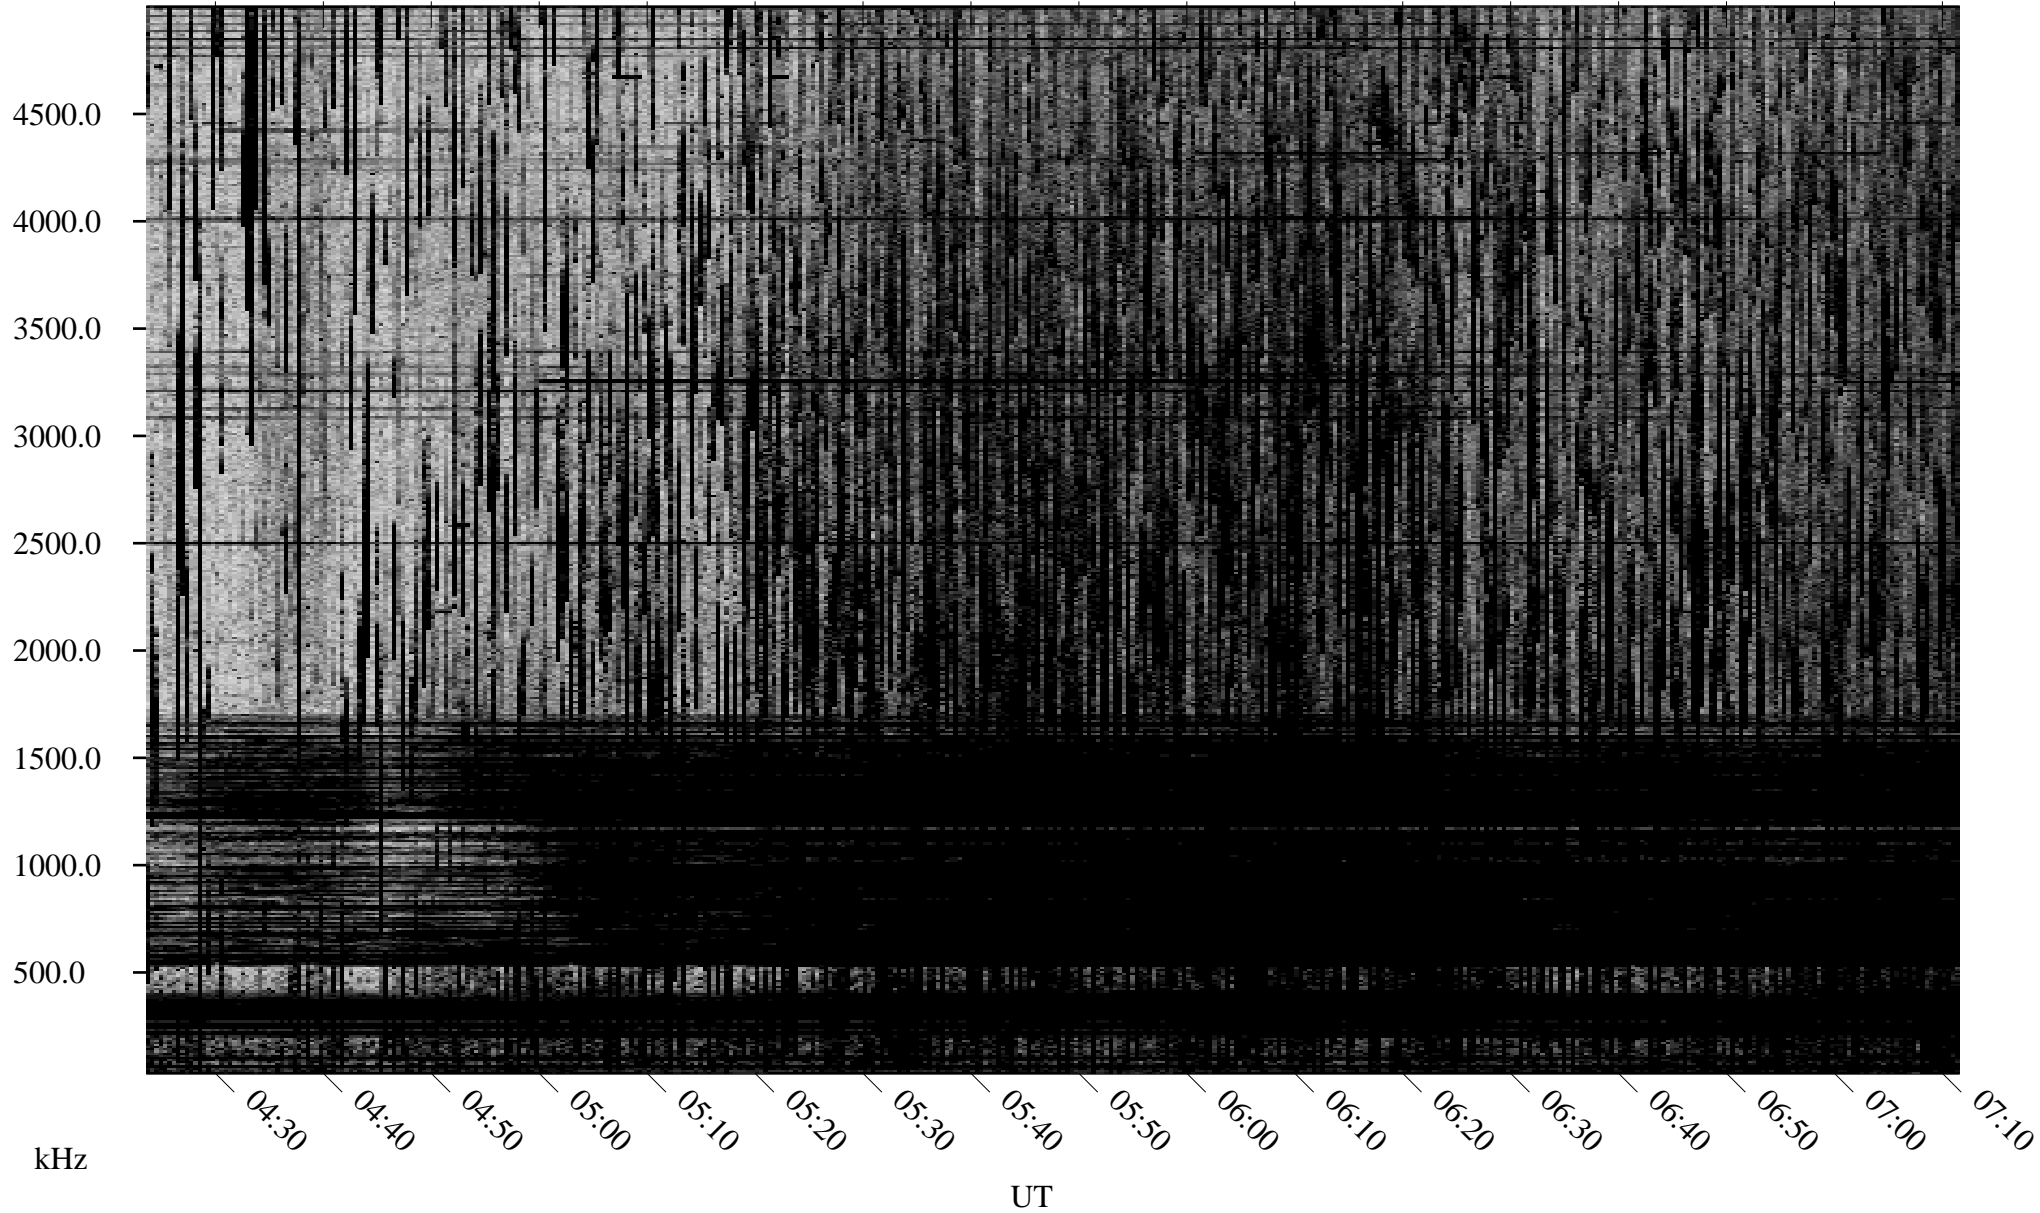

# 07/30/2001 Churchill, Manitoba

Linear Scale    Black = 161    White = 15

ch012111.r00m max\_12

Page 1

# 07/31/2001 Churchill, Manitoba

Linear Scale    Black = 161    White = 15

ch012111.r00m max\_12

Page 3

# 07/31/2001 Churchill, Manitoba

Linear Scale    Black = 161    White = 15

ch012111.r00m max\_12

Page 4

# 07/31/2001 Churchill, Manitoba

Linear Scale    Black = 161    White = 15

ch012111.r00m max\_12

Page 5