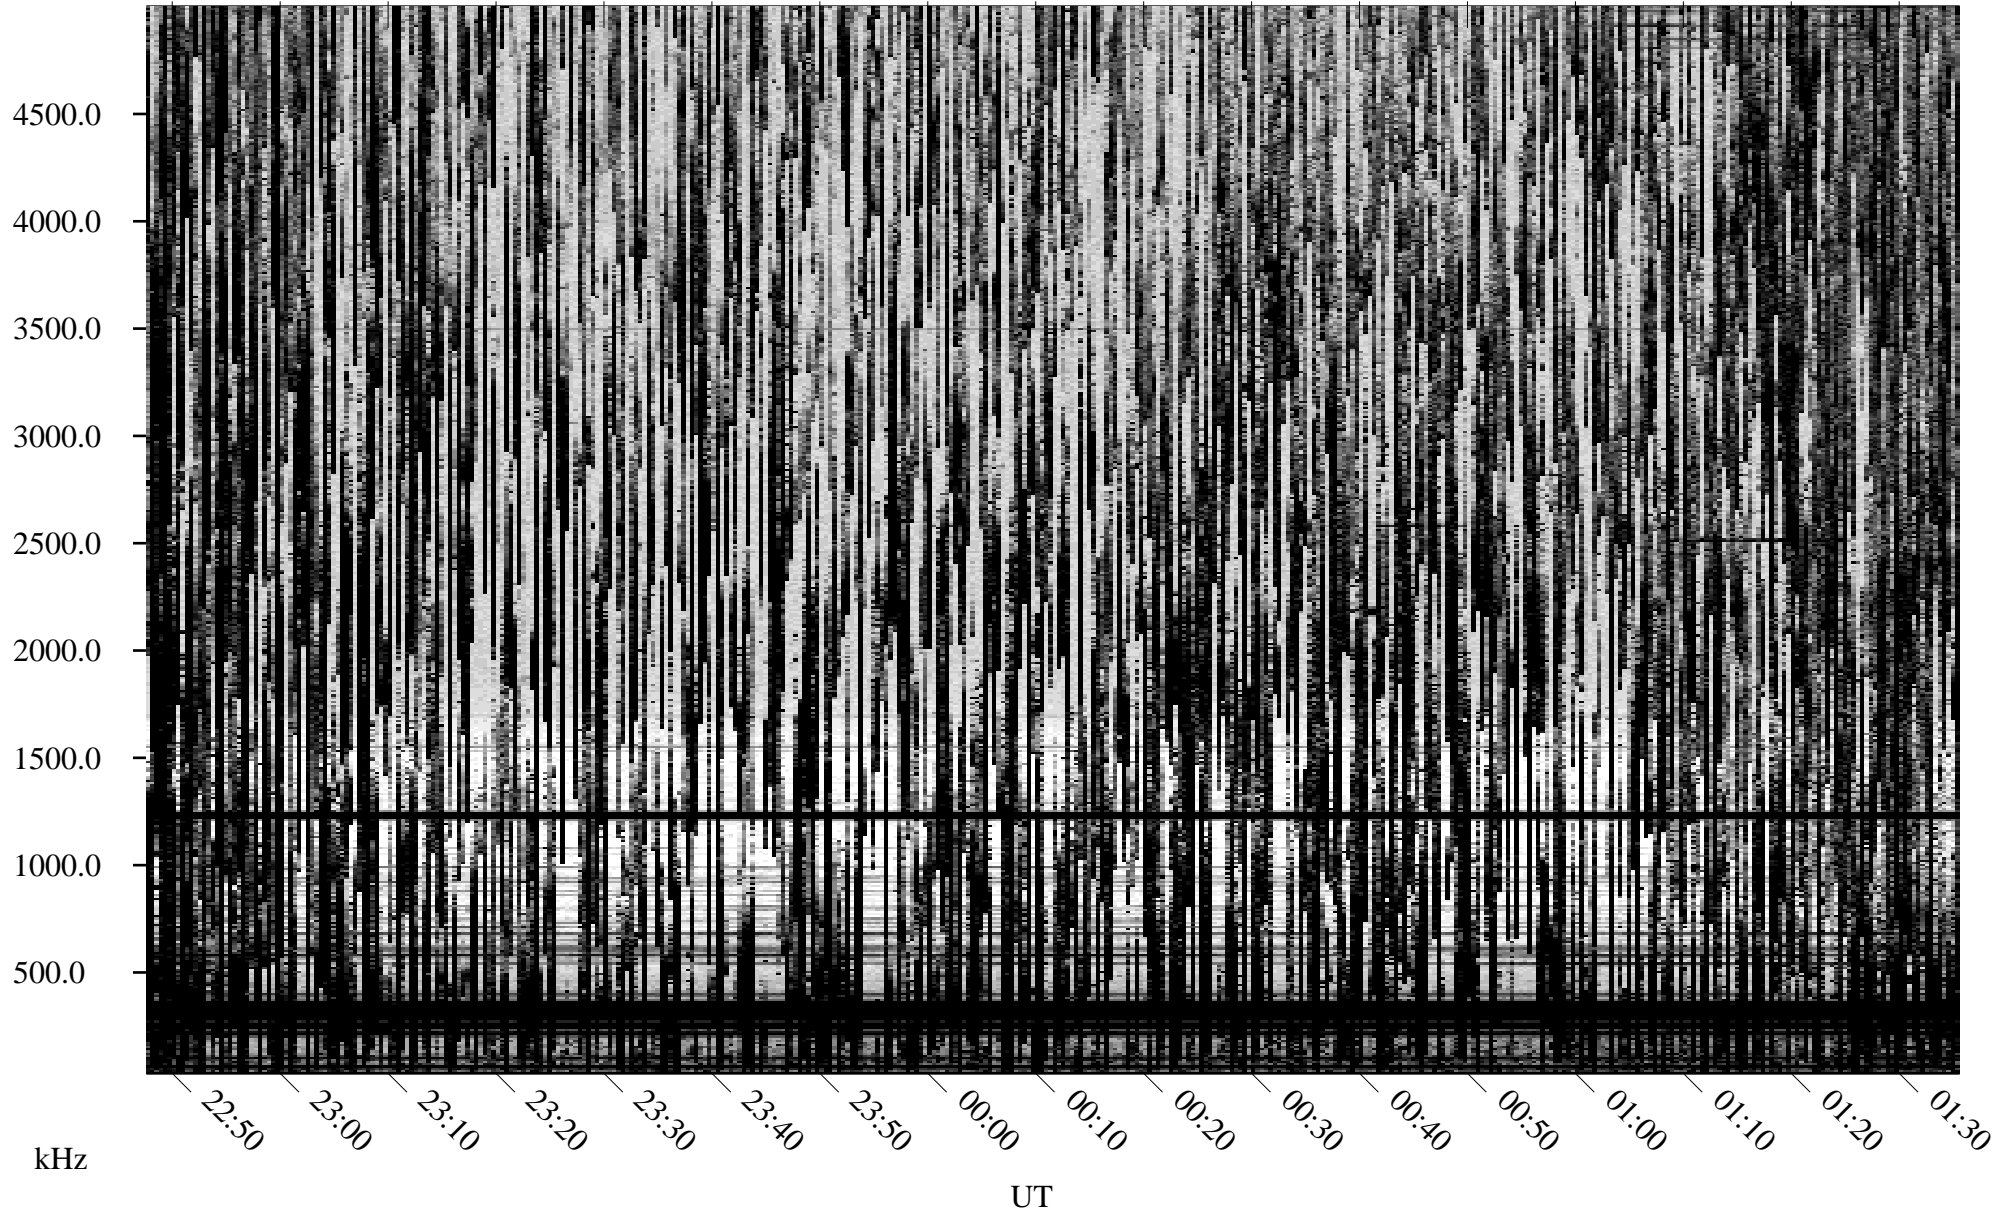

# 07/30/2001 Churchill, Manitoba

Linear Scale    Black = 161    White = 15

ch012111.r00m max\_12

Page 1

# 07/30/2001 Churchill, Manitoba

Linear Scale    Black = 161    White = 15

ch01211l.r00m max\_12

Page 2

# 07/31/2001 Churchill, Manitoba

Linear Scale    Black = 161    White = 15

ch012111.r00m max\_12

Page 3

# 07/31/2001 Churchill, Manitoba

Linear Scale    Black = 161    White = 15

ch012111.r00m max\_12

Page 4