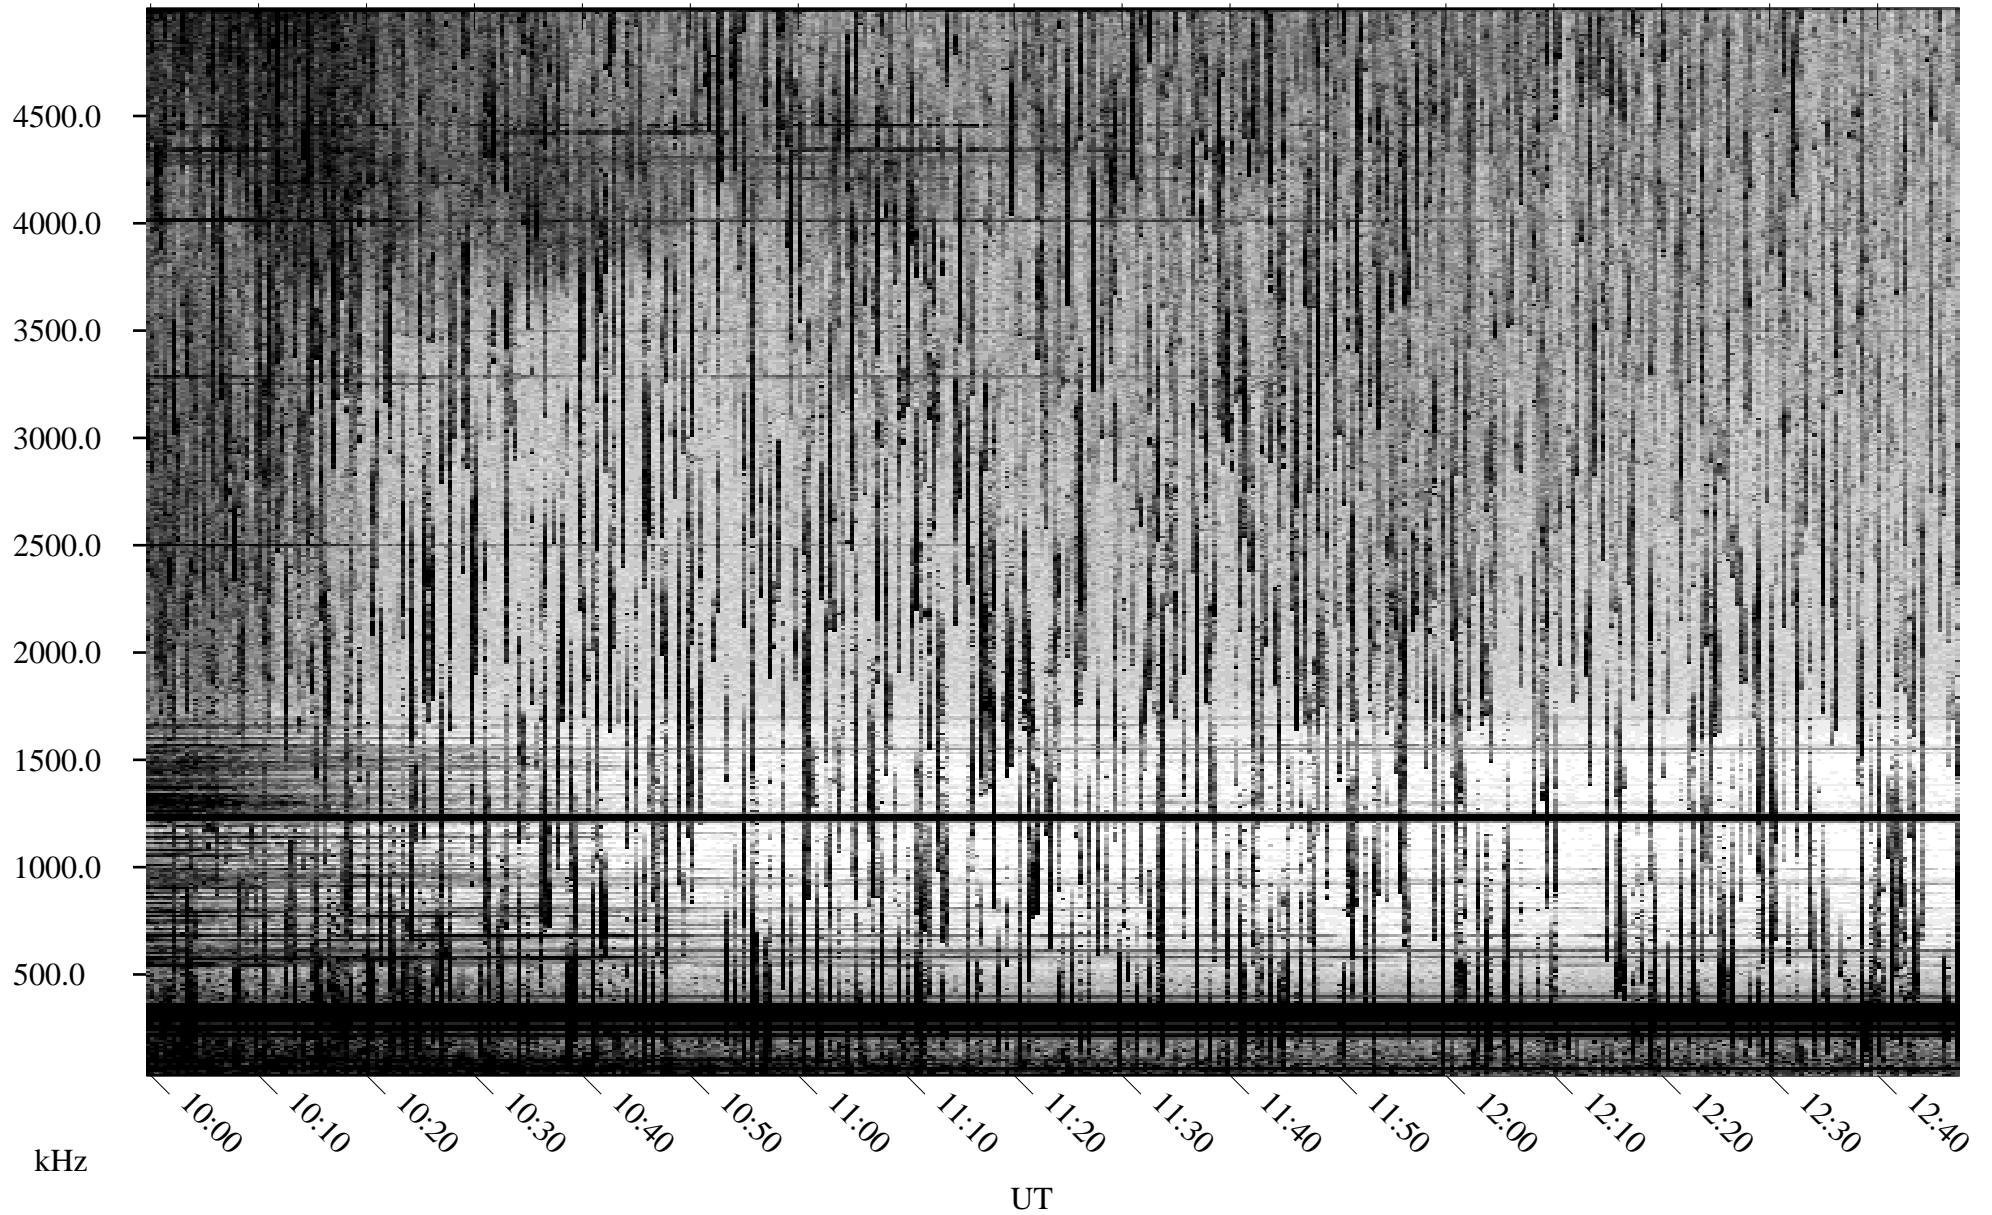

# 07/31/2001 Churchill, Manitoba

Linear Scale    Black = 161    White = 15

ch012111.r00m max\_12

Page 5

# 07/31/2001 Churchill, Manitoba

Linear Scale    Black = 161    White = 15

ch01211l.r00m max\_12

Page 6

# 07/31/2001 Churchill, Manitoba

Linear Scale    Black = 161    White = 15

ch012111.r00m max\_12

Page 7