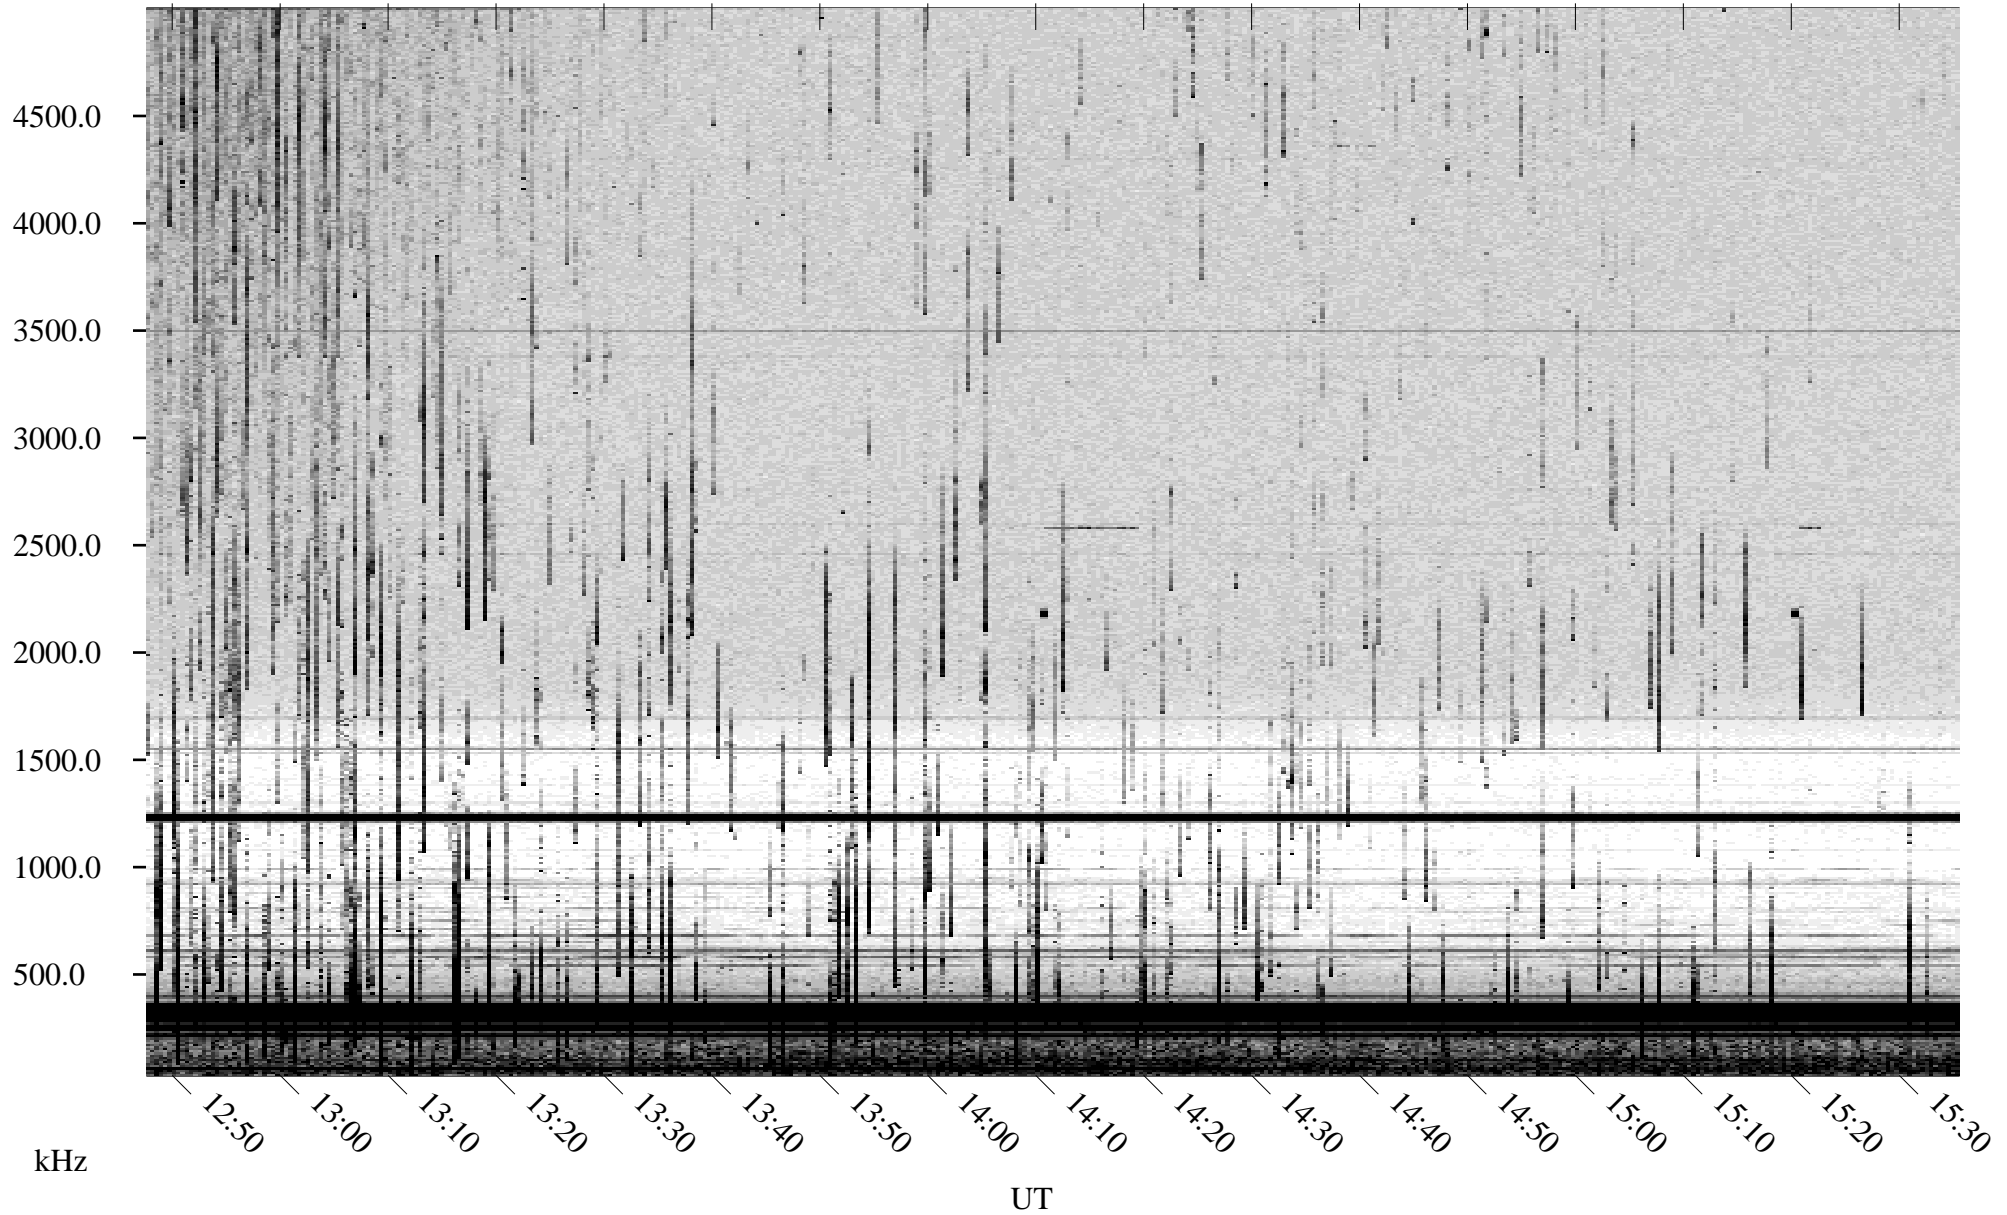

# 07/31/2001 Churchill, Manitoba

Linear Scale    Black = 161    White = 15

ch012111.r00m max\_12

Page 5

# 07/31/2001 Churchill, Manitoba

Linear Scale    Black = 161    White = 15

ch01211l.r00m max\_12

Page 6

# 07/31/2001 Churchill, Manitoba

Linear Scale    Black = 161    White = 15

ch012111.r00m max\_12

Page 7

# 07/31/2001 Churchill, Manitoba

Linear Scale    Black = 161    White = 15

ch012111.r00m max\_12

Page 8