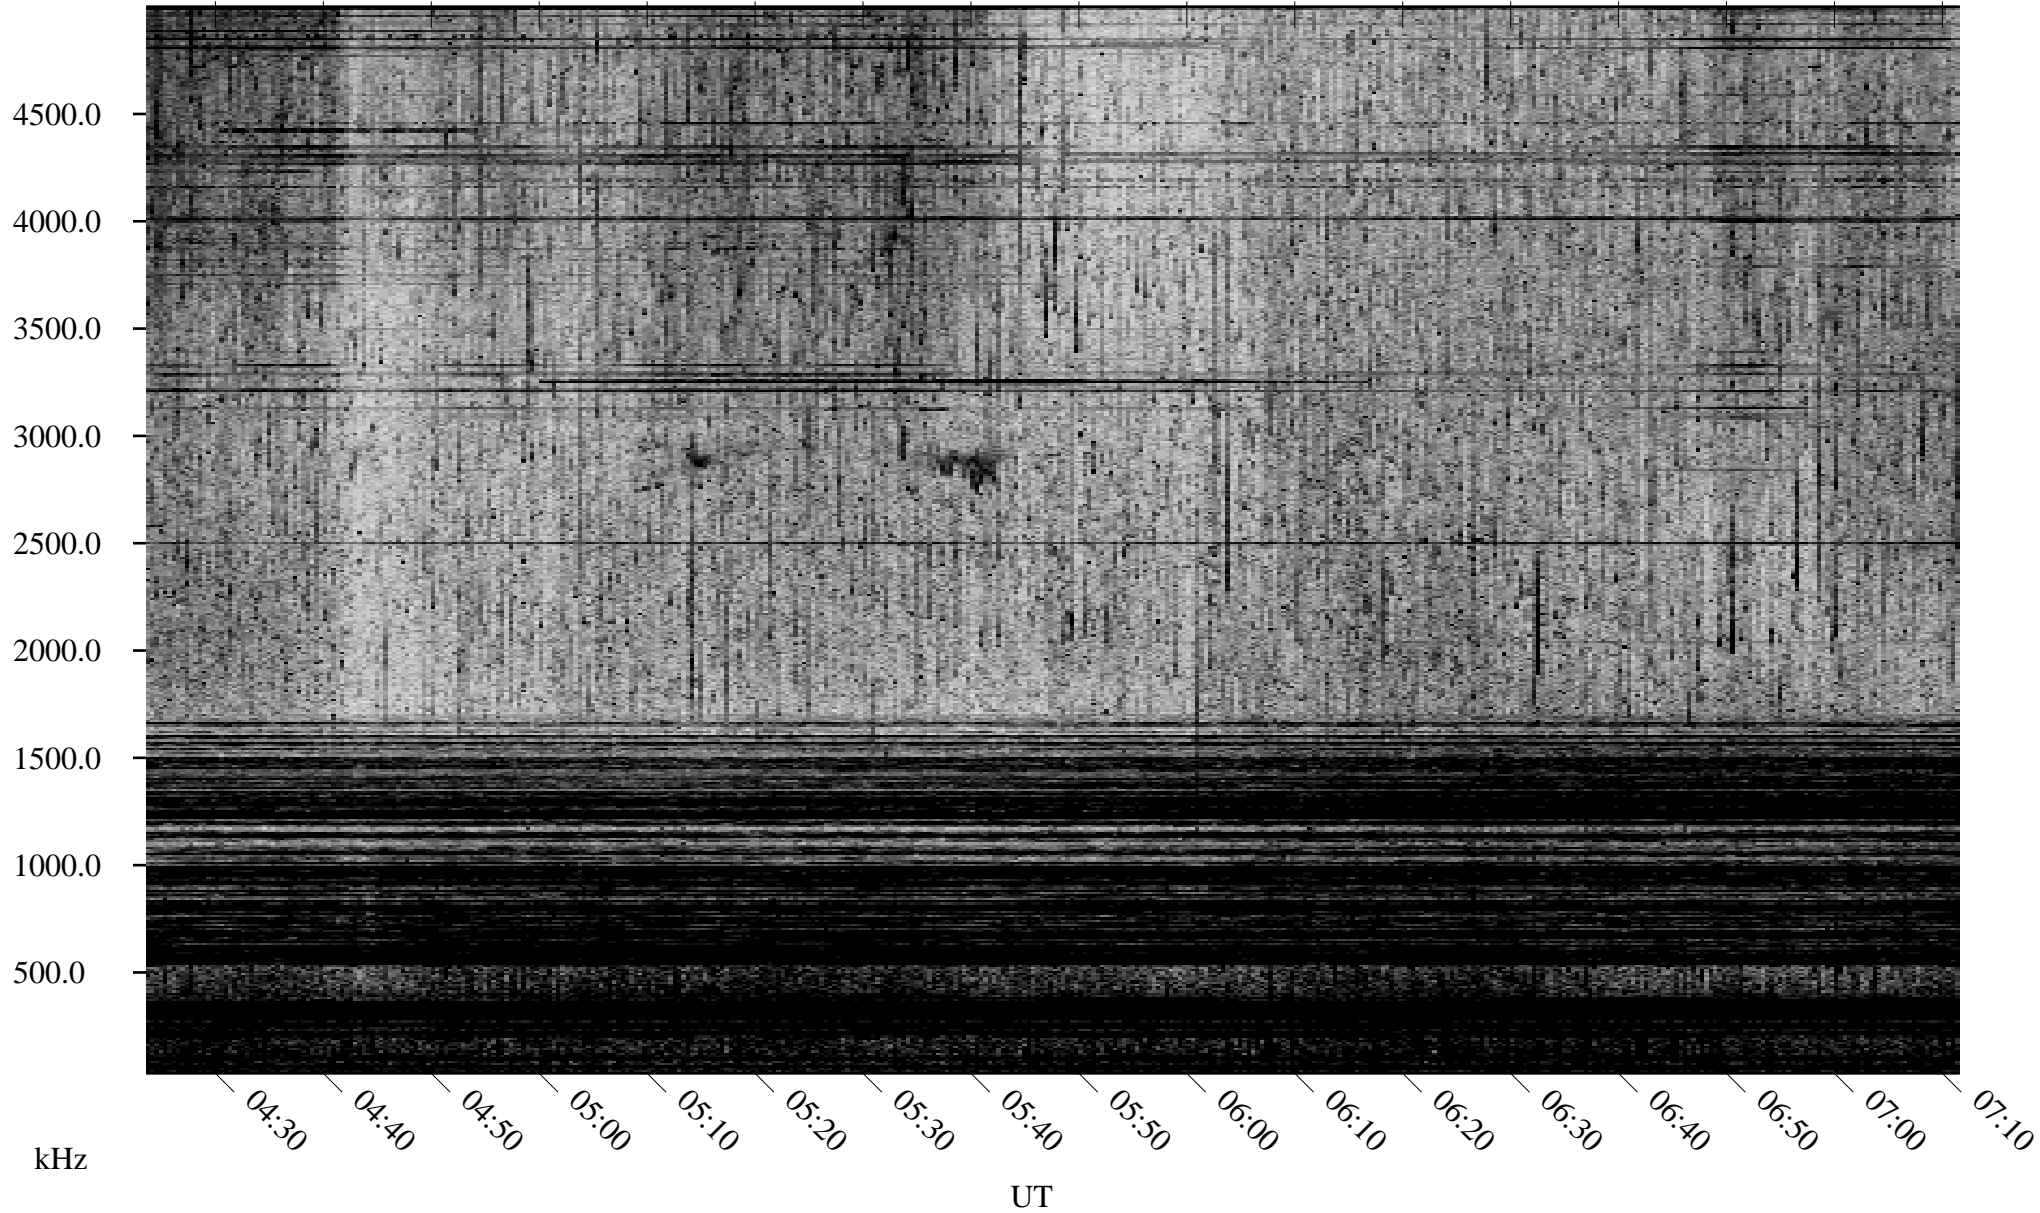

# 08/01/2001 Churchill, Manitoba

Linear Scale    Black = 161    White = 15

ch01212l.r00m max\_12

Page 3

# 08/01/2001 Churchill, Manitoba

Linear Scale    Black = 161    White = 15

ch01212l.r00m max\_12

Page 4