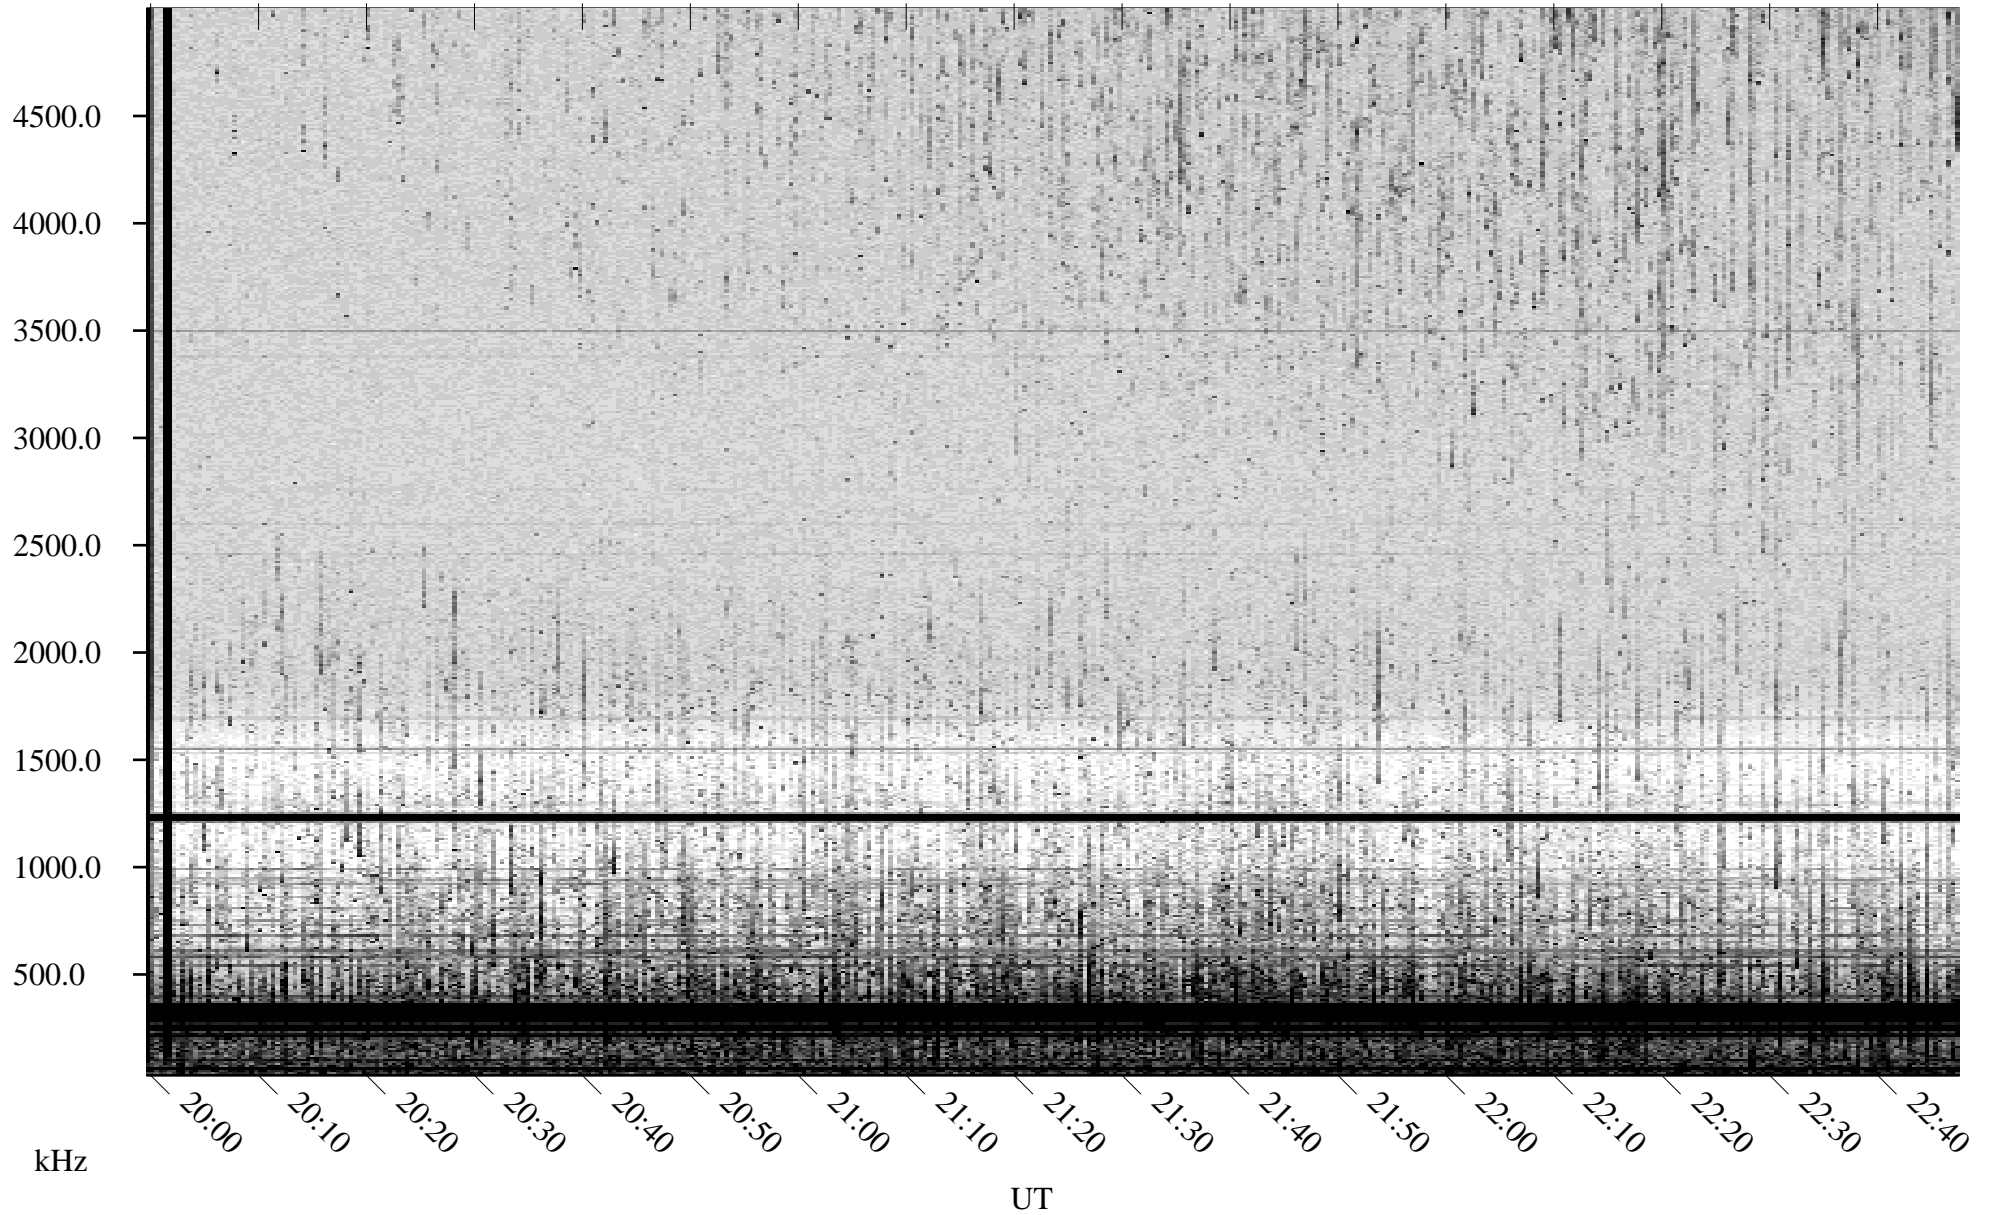

# 07/31/2001 Churchill, Manitoba

Linear Scale    Black = 161    White = 15

ch01212l.r00m max\_12

Page 1

# 07/31/2001 Churchill, Manitoba

Linear Scale    Black = 161    White = 15

ch01212l.r00m max\_12

Page 2

# 08/01/2001 Churchill, Manitoba

Linear Scale    Black = 161    White = 15

ch01212l.r00m max\_12

Page 3

# 08/01/2001 Churchill, Manitoba

Linear Scale    Black = 161    White = 15

ch01212l.r00m max\_12

Page 4