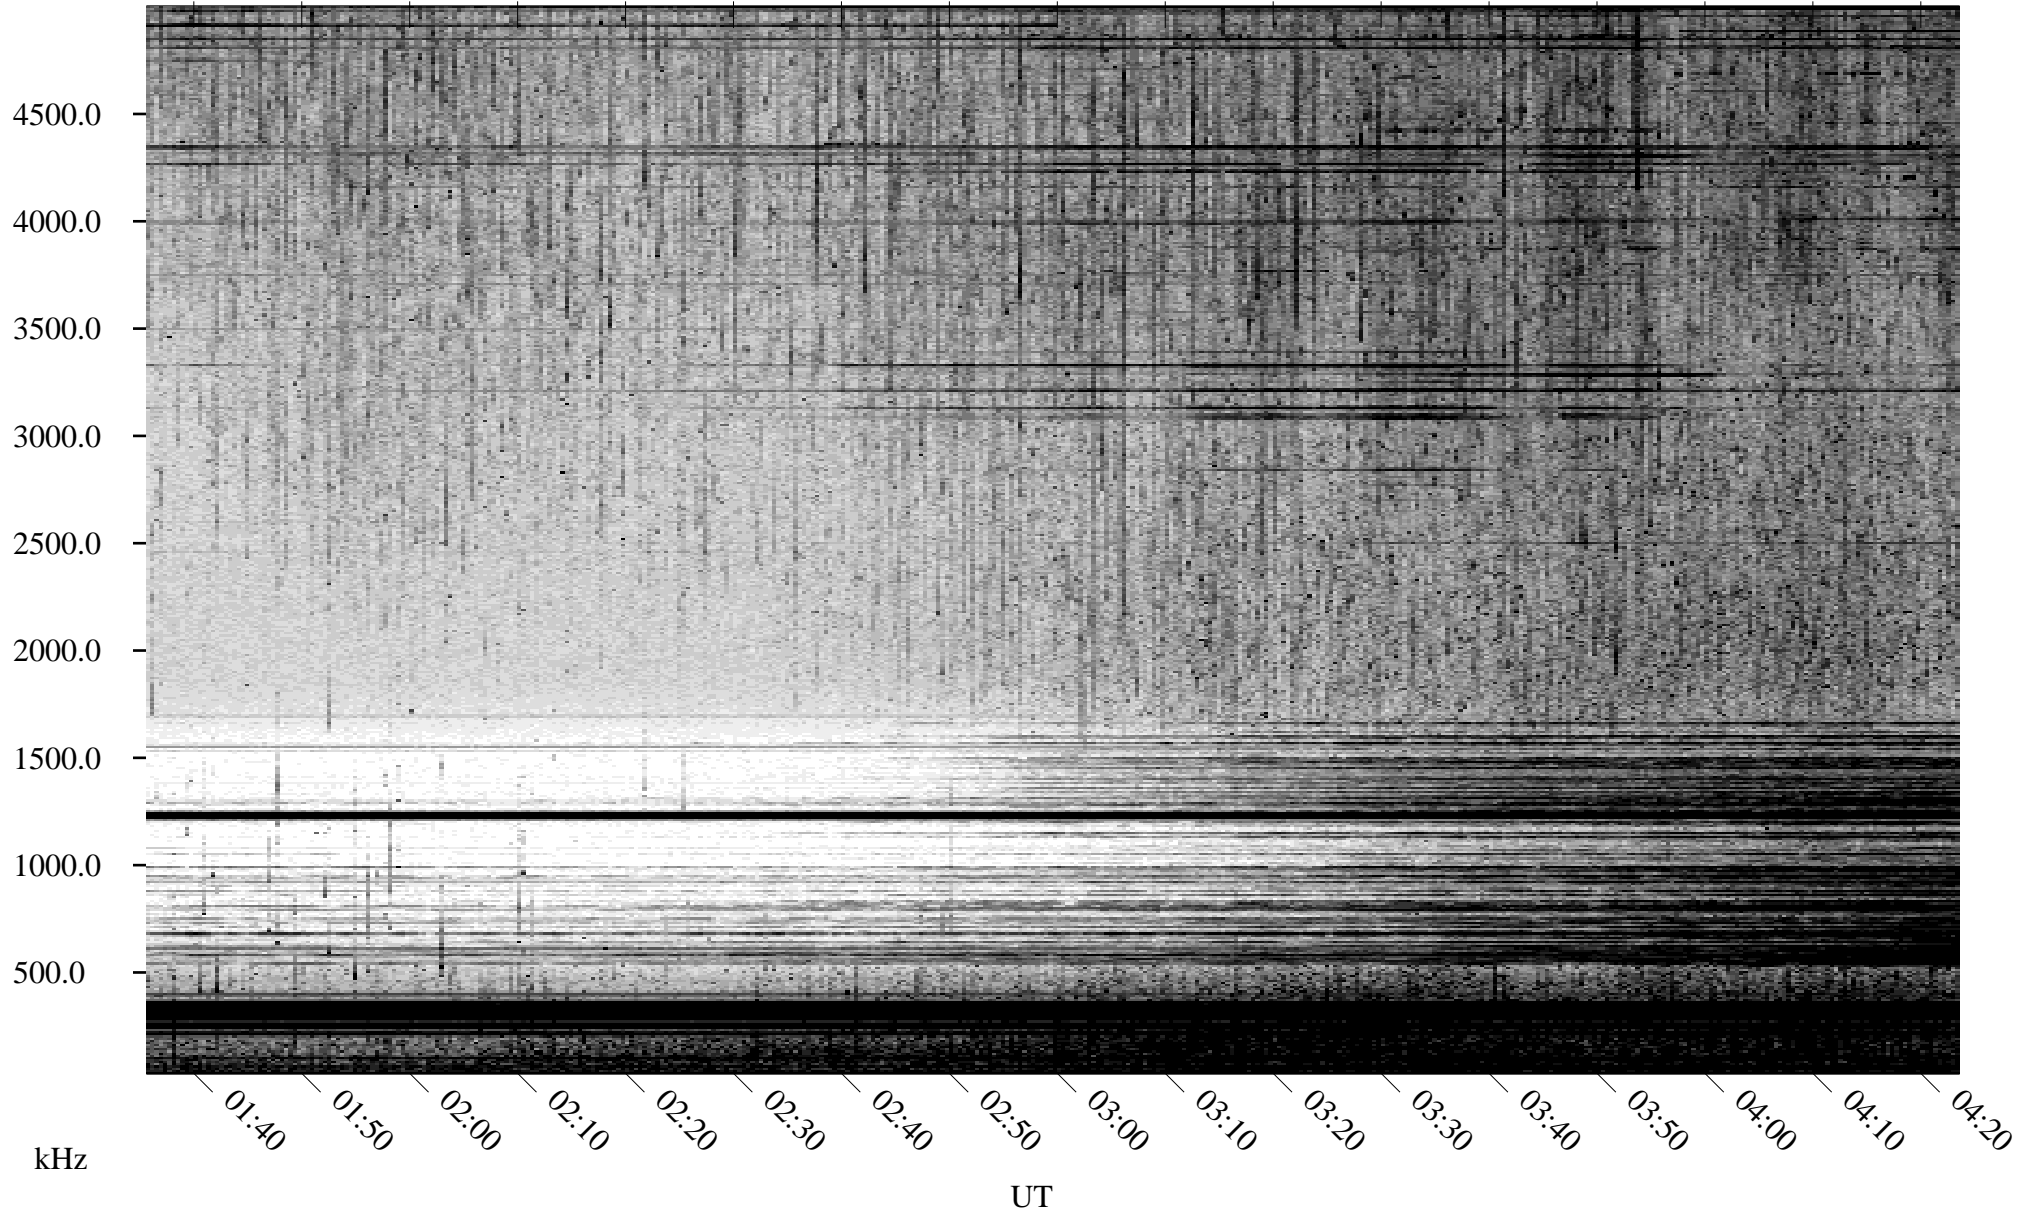

# 07/31/2001 Churchill, Manitoba

Linear Scale    Black = 161    White = 15

ch01212l.r00m max\_12

Page 1

# 07/31/2001 Churchill, Manitoba

Linear Scale    Black = 161    White = 15

ch01212l.r00m max\_12

Page 2

# 08/01/2001 Churchill, Manitoba

Linear Scale    Black = 161    White = 15

ch01212l.r00m max\_12

Page 3

# 08/01/2001 Churchill, Manitoba

Linear Scale    Black = 161    White = 15

ch01212l.r00m max\_12

Page 4