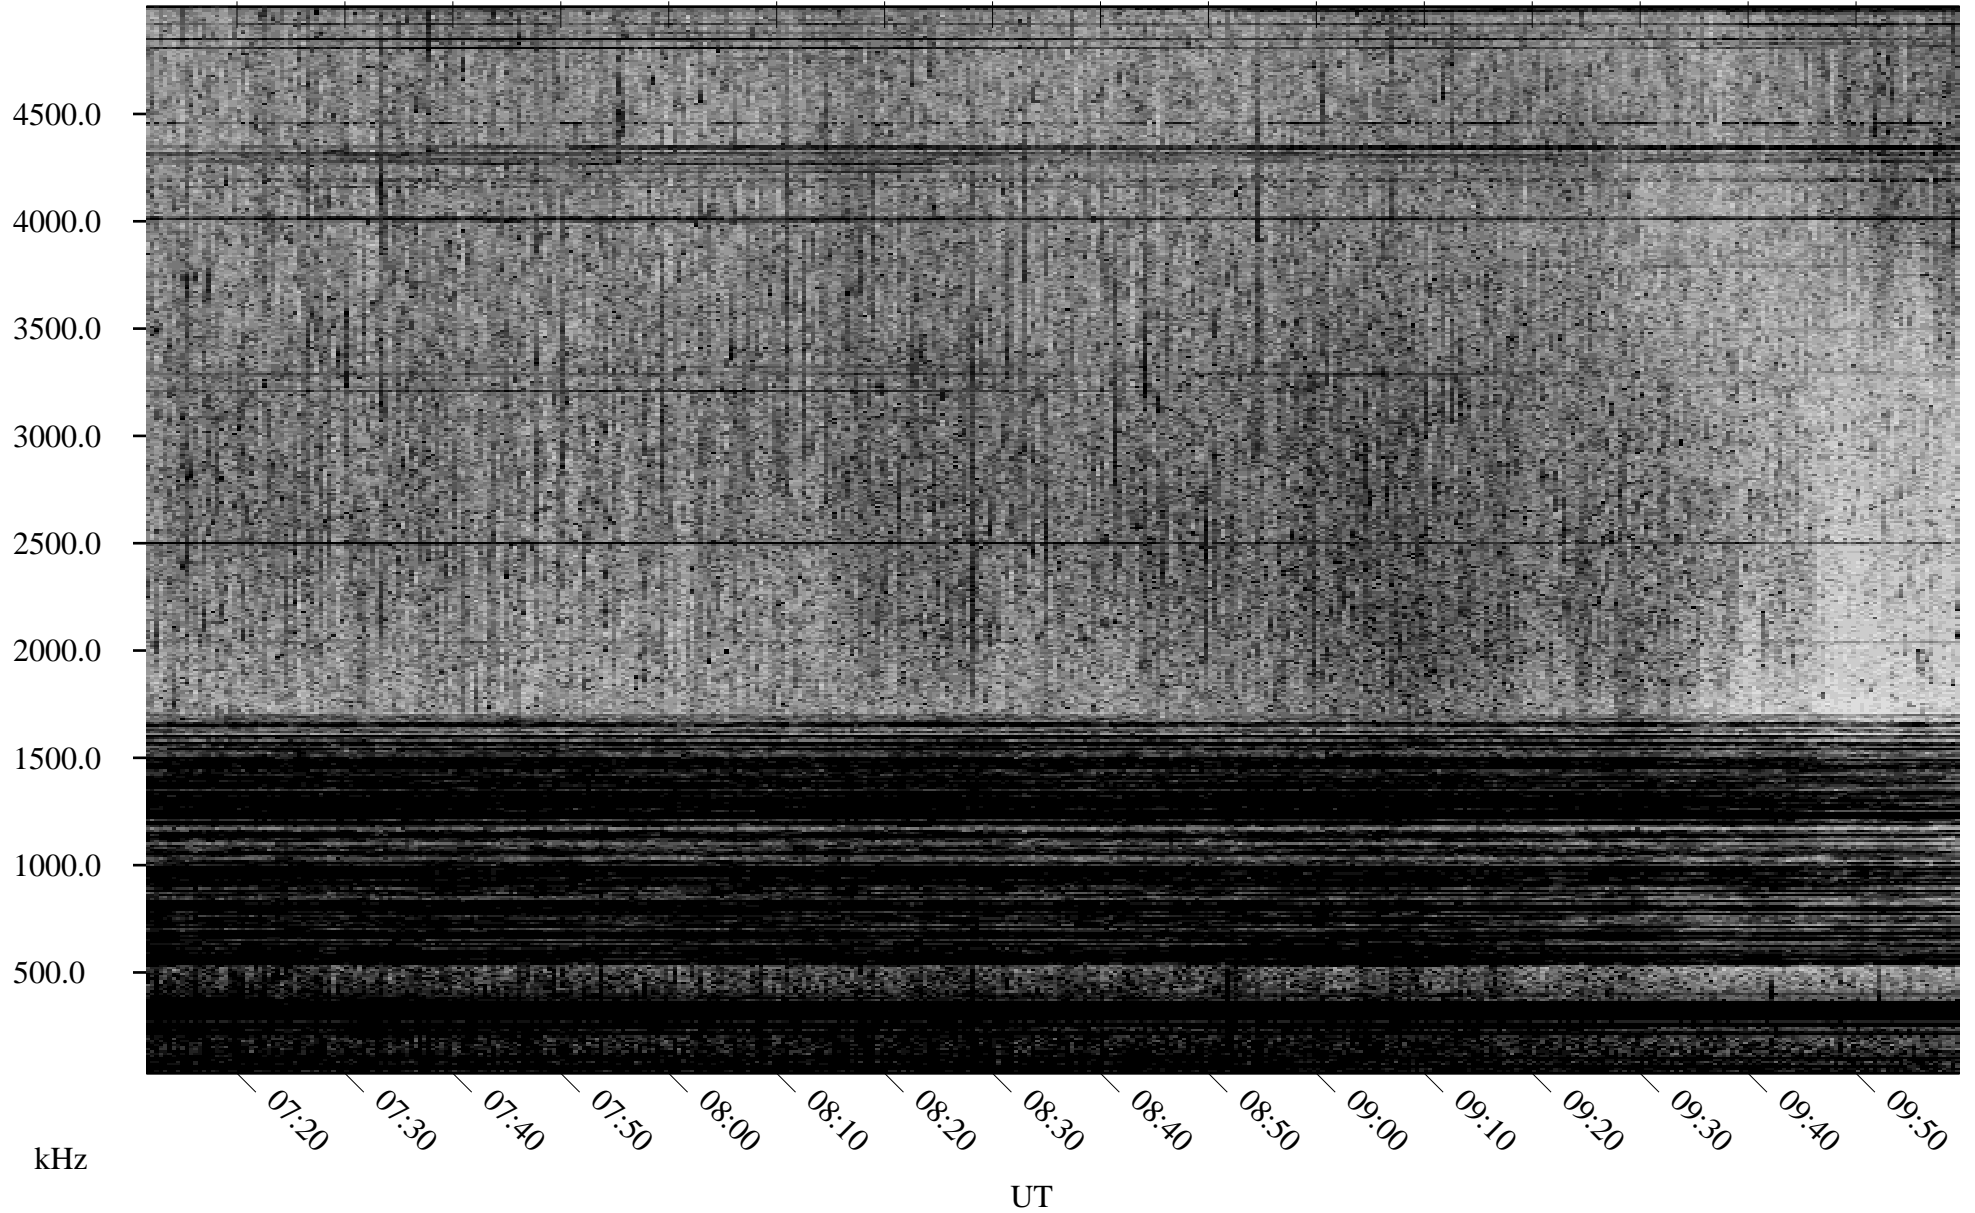

# 08/01/2001 Churchill, Manitoba

Linear Scale    Black = 161    White = 15

ch01212l.r00m max\_12

Page 4

# 08/01/2001 Churchill, Manitoba

Linear Scale    Black = 161    White = 15

ch01212l.r00m max\_12

Page 5