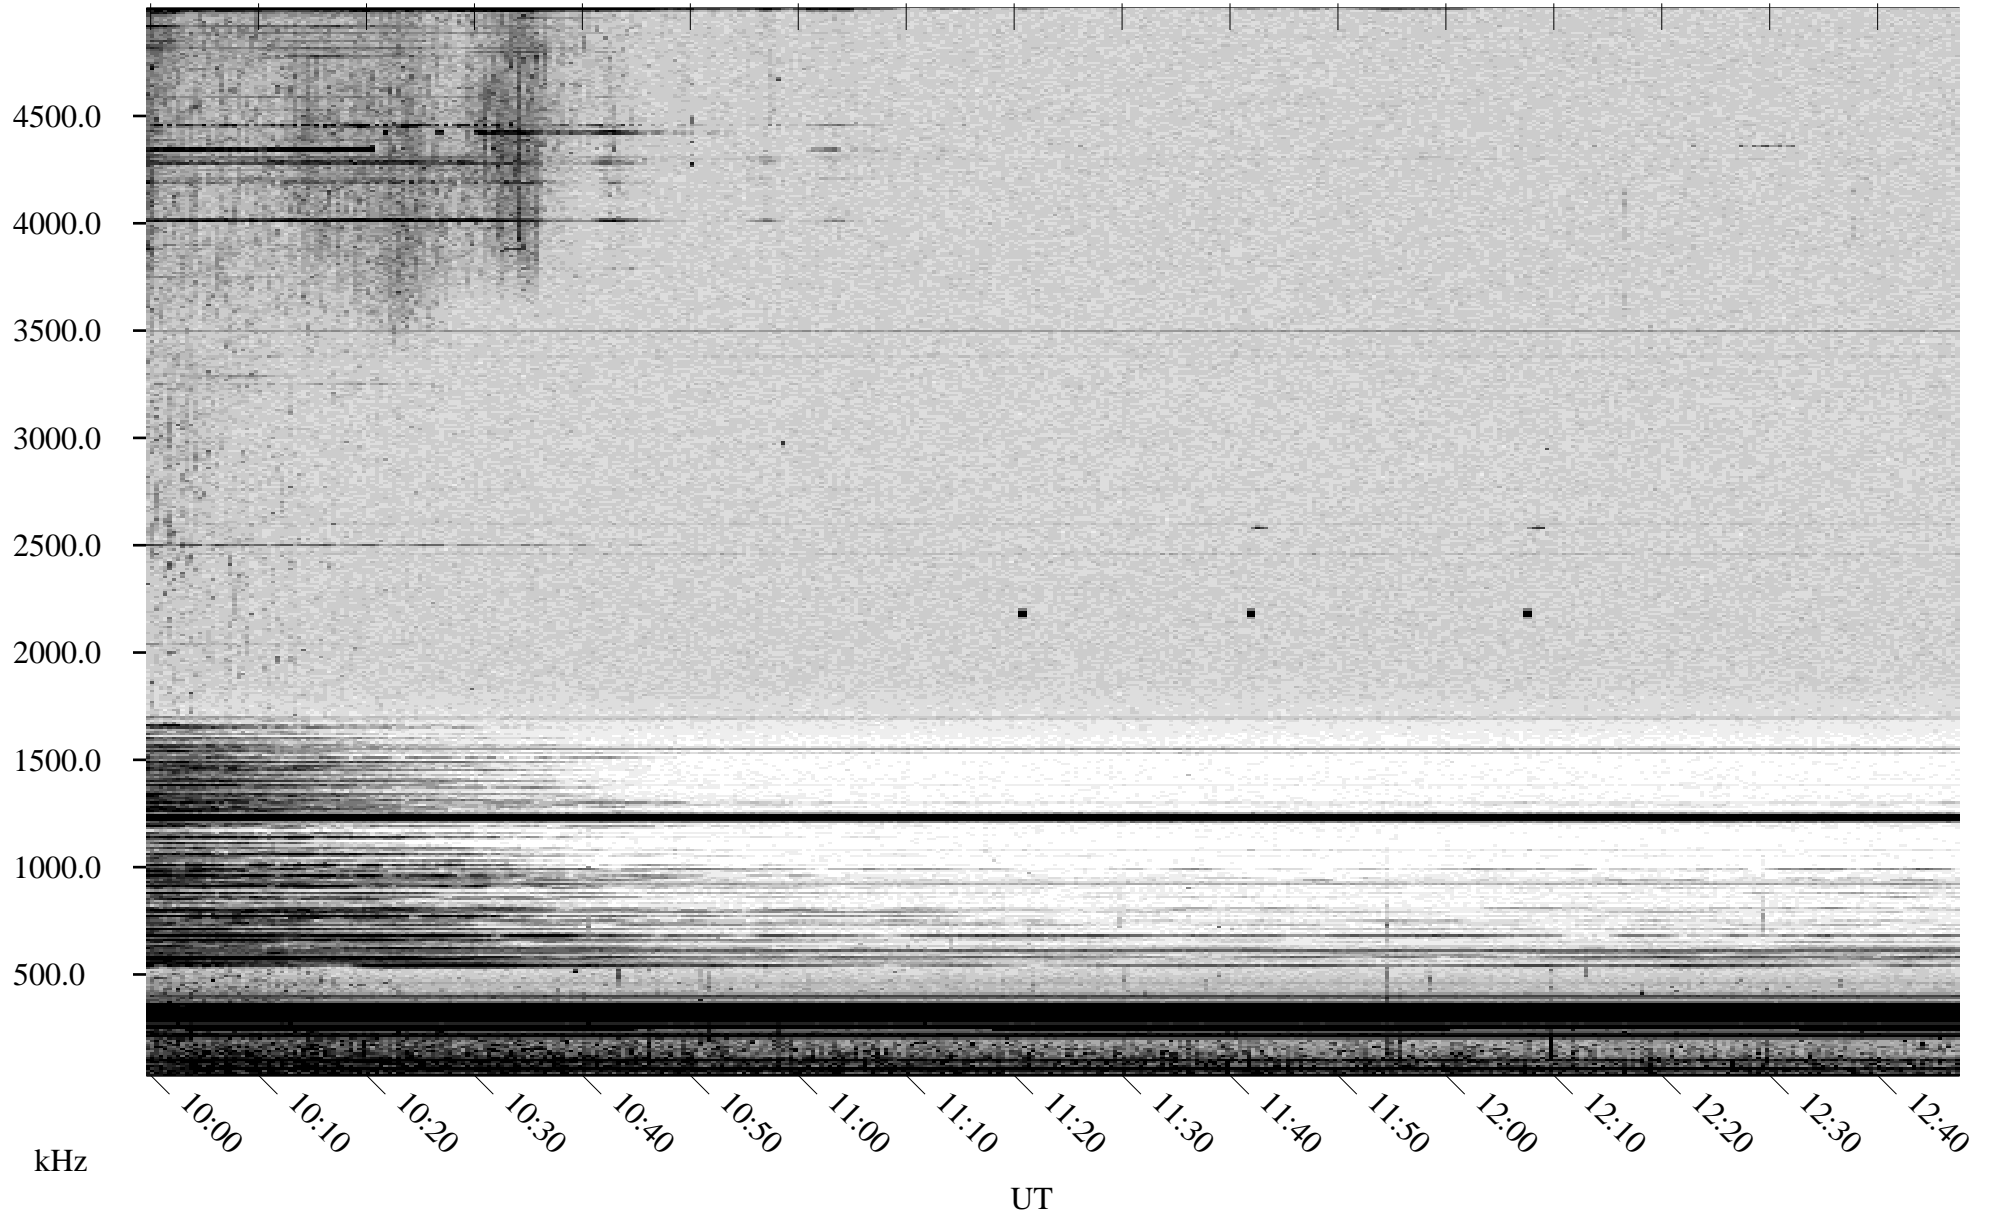

# 08/01/2001 Churchill, Manitoba

Linear Scale    Black = 161    White = 15

ch01212l.r00m max\_12

Page 4

# 08/01/2001 Churchill, Manitoba

Linear Scale    Black = 161    White = 15

ch01212l.r00m max\_12

Page 5

# 08/01/2001 Churchill, Manitoba

Linear Scale    Black = 161    White = 15

ch01212l.r00m max\_12

Page 6

# 08/01/2001 Churchill, Manitoba

Linear Scale    Black = 161    White = 15

ch01212l.r00m max\_12

Page 7