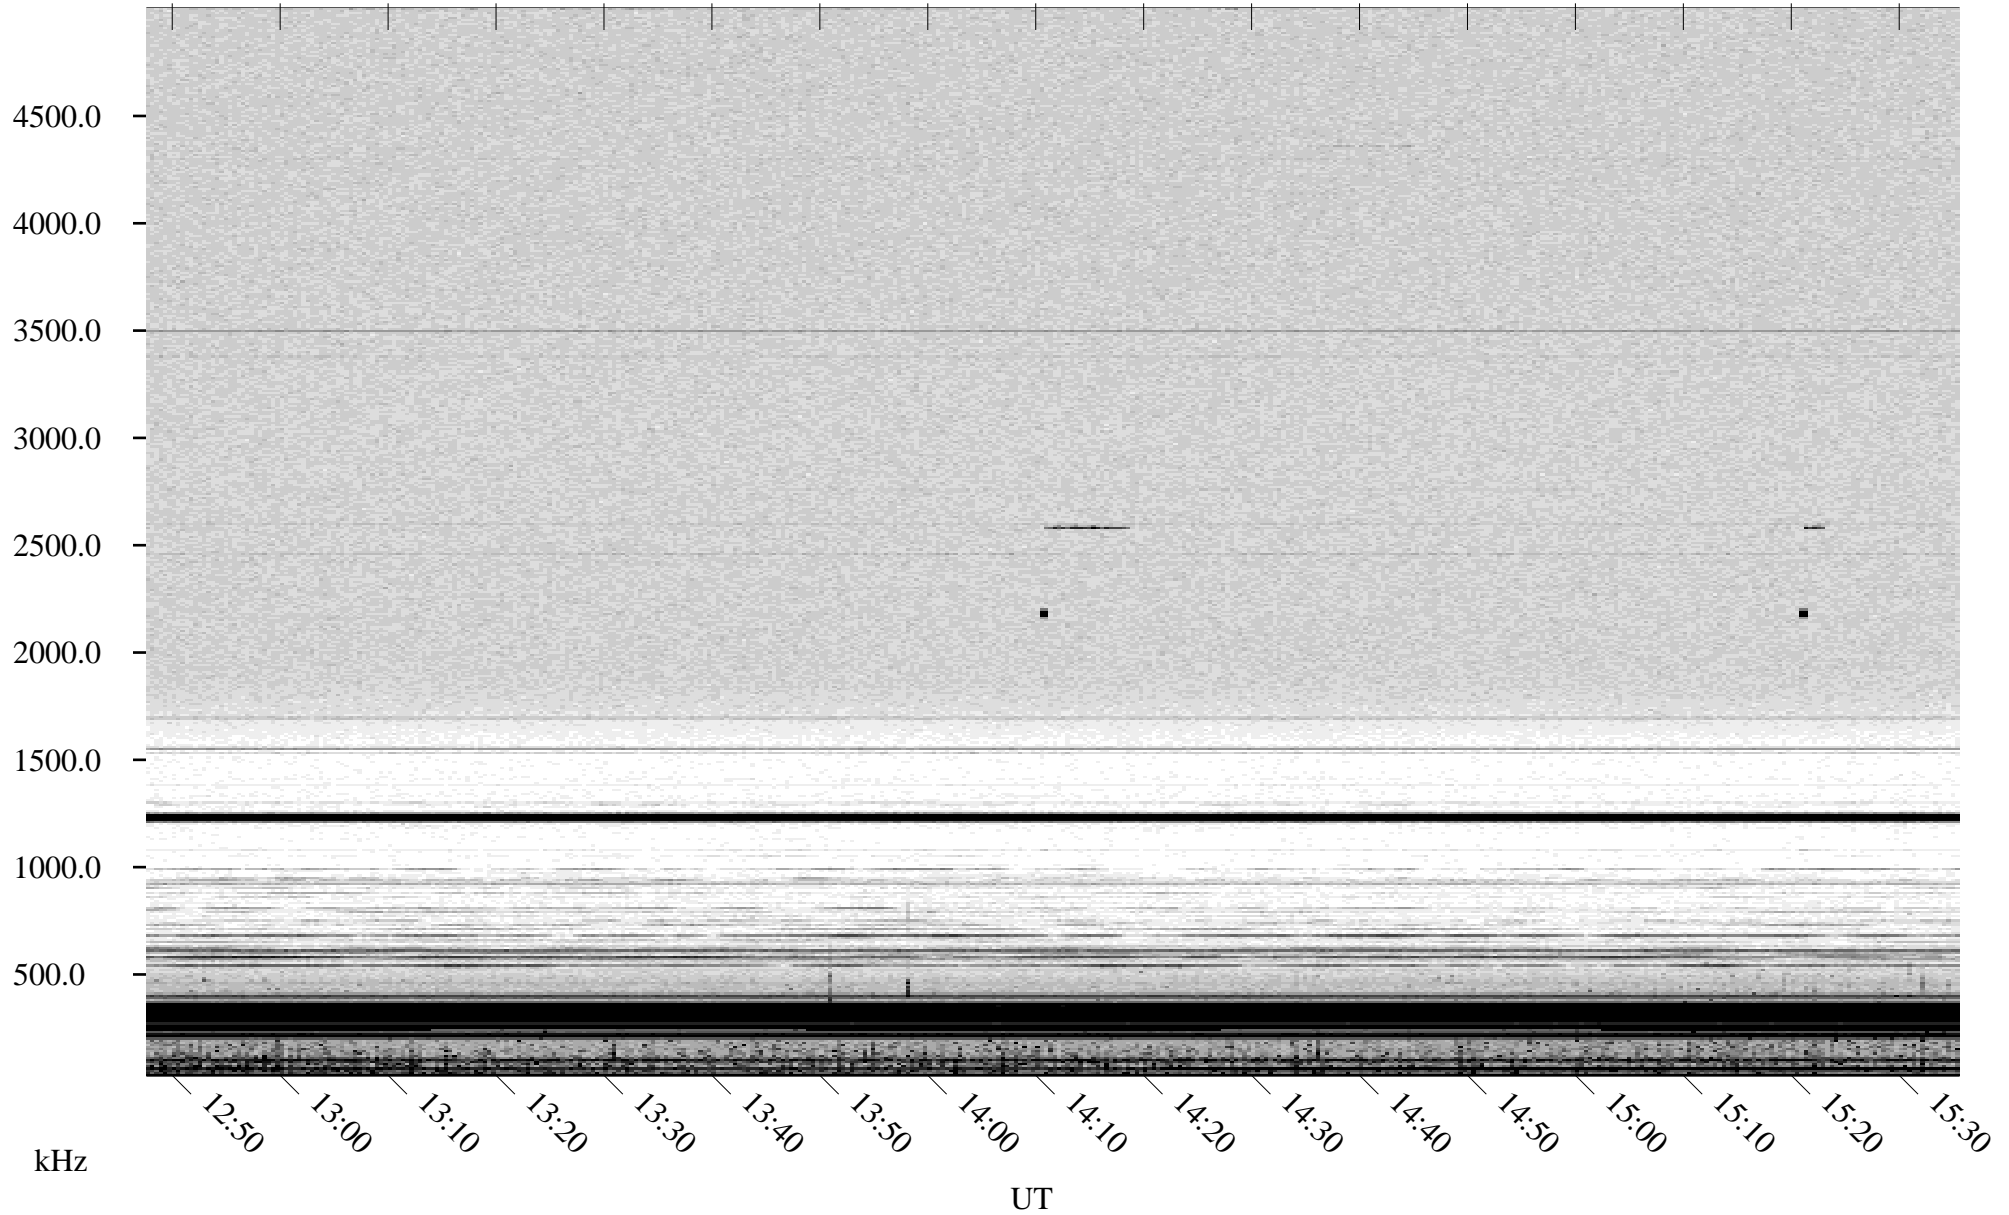

# 08/01/2001 Churchill, Manitoba

Linear Scale    Black = 161    White = 15

ch01212l.r00m max\_12

Page 5

# 08/01/2001 Churchill, Manitoba

Linear Scale    Black = 161    White = 15

ch01212l.r00m max\_12

Page 6

# 08/01/2001 Churchill, Manitoba

Linear Scale    Black = 161    White = 15

ch01212l.r00m max\_12

Page 7

# 08/01/2001 Churchill, Manitoba

Linear Scale    Black = 161    White = 15

ch01212l.r00m max\_12

Page 8