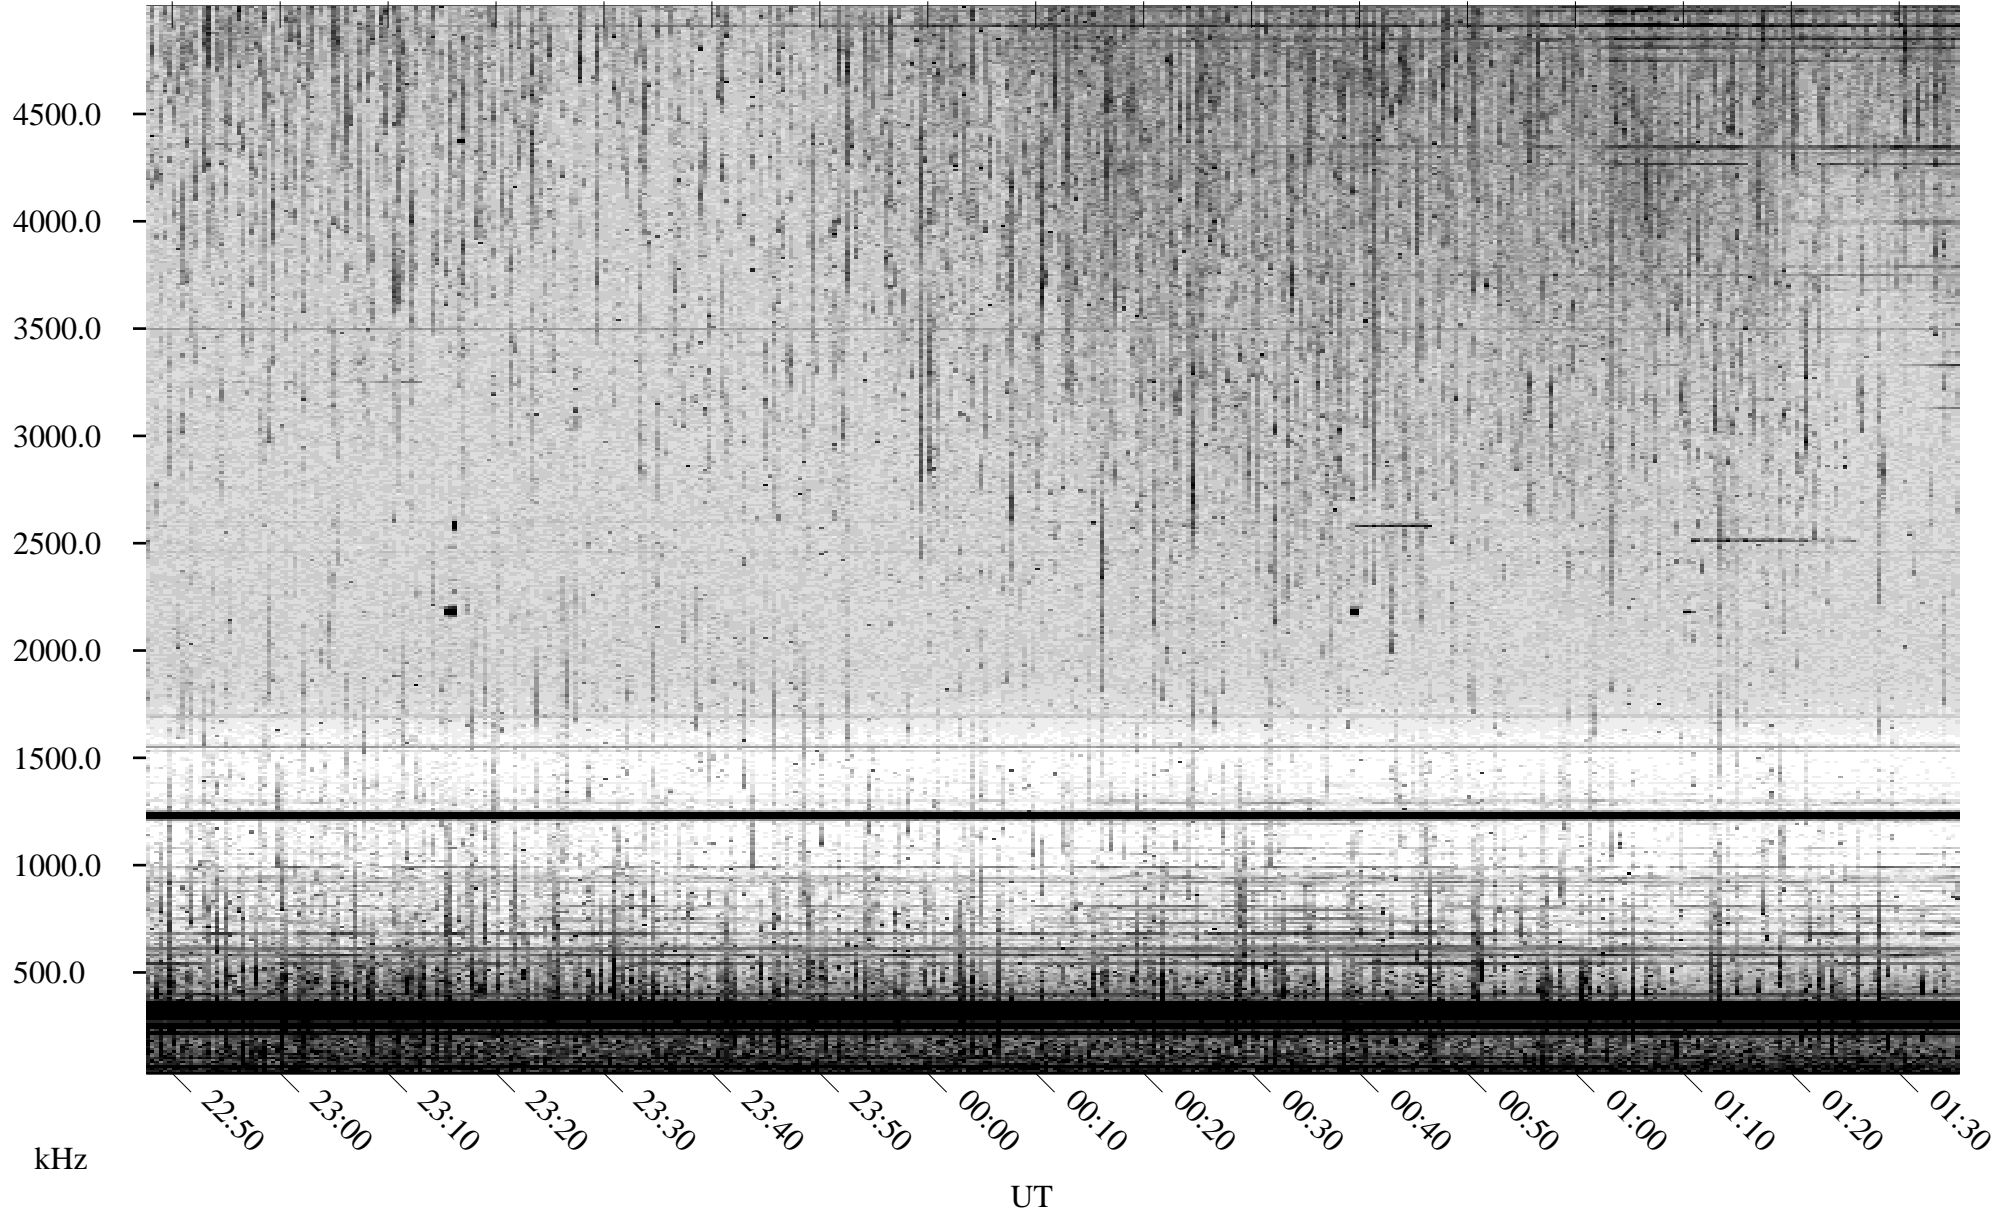

# 07/31/2001 Churchill, Manitoba

Linear Scale    Black = 161    White = 15

ch01212l.r00m max\_12

Page 1

# 07/31/2001 Churchill, Manitoba

Linear Scale    Black = 161    White = 15

ch01212l.r00m max\_12

Page 2

# 08/01/2001 Churchill, Manitoba

Linear Scale    Black = 161    White = 15

ch01212l.r00m max\_12

Page 3

# 08/01/2001 Churchill, Manitoba

Linear Scale    Black = 161    White = 15

ch01212l.r00m max\_12

Page 4